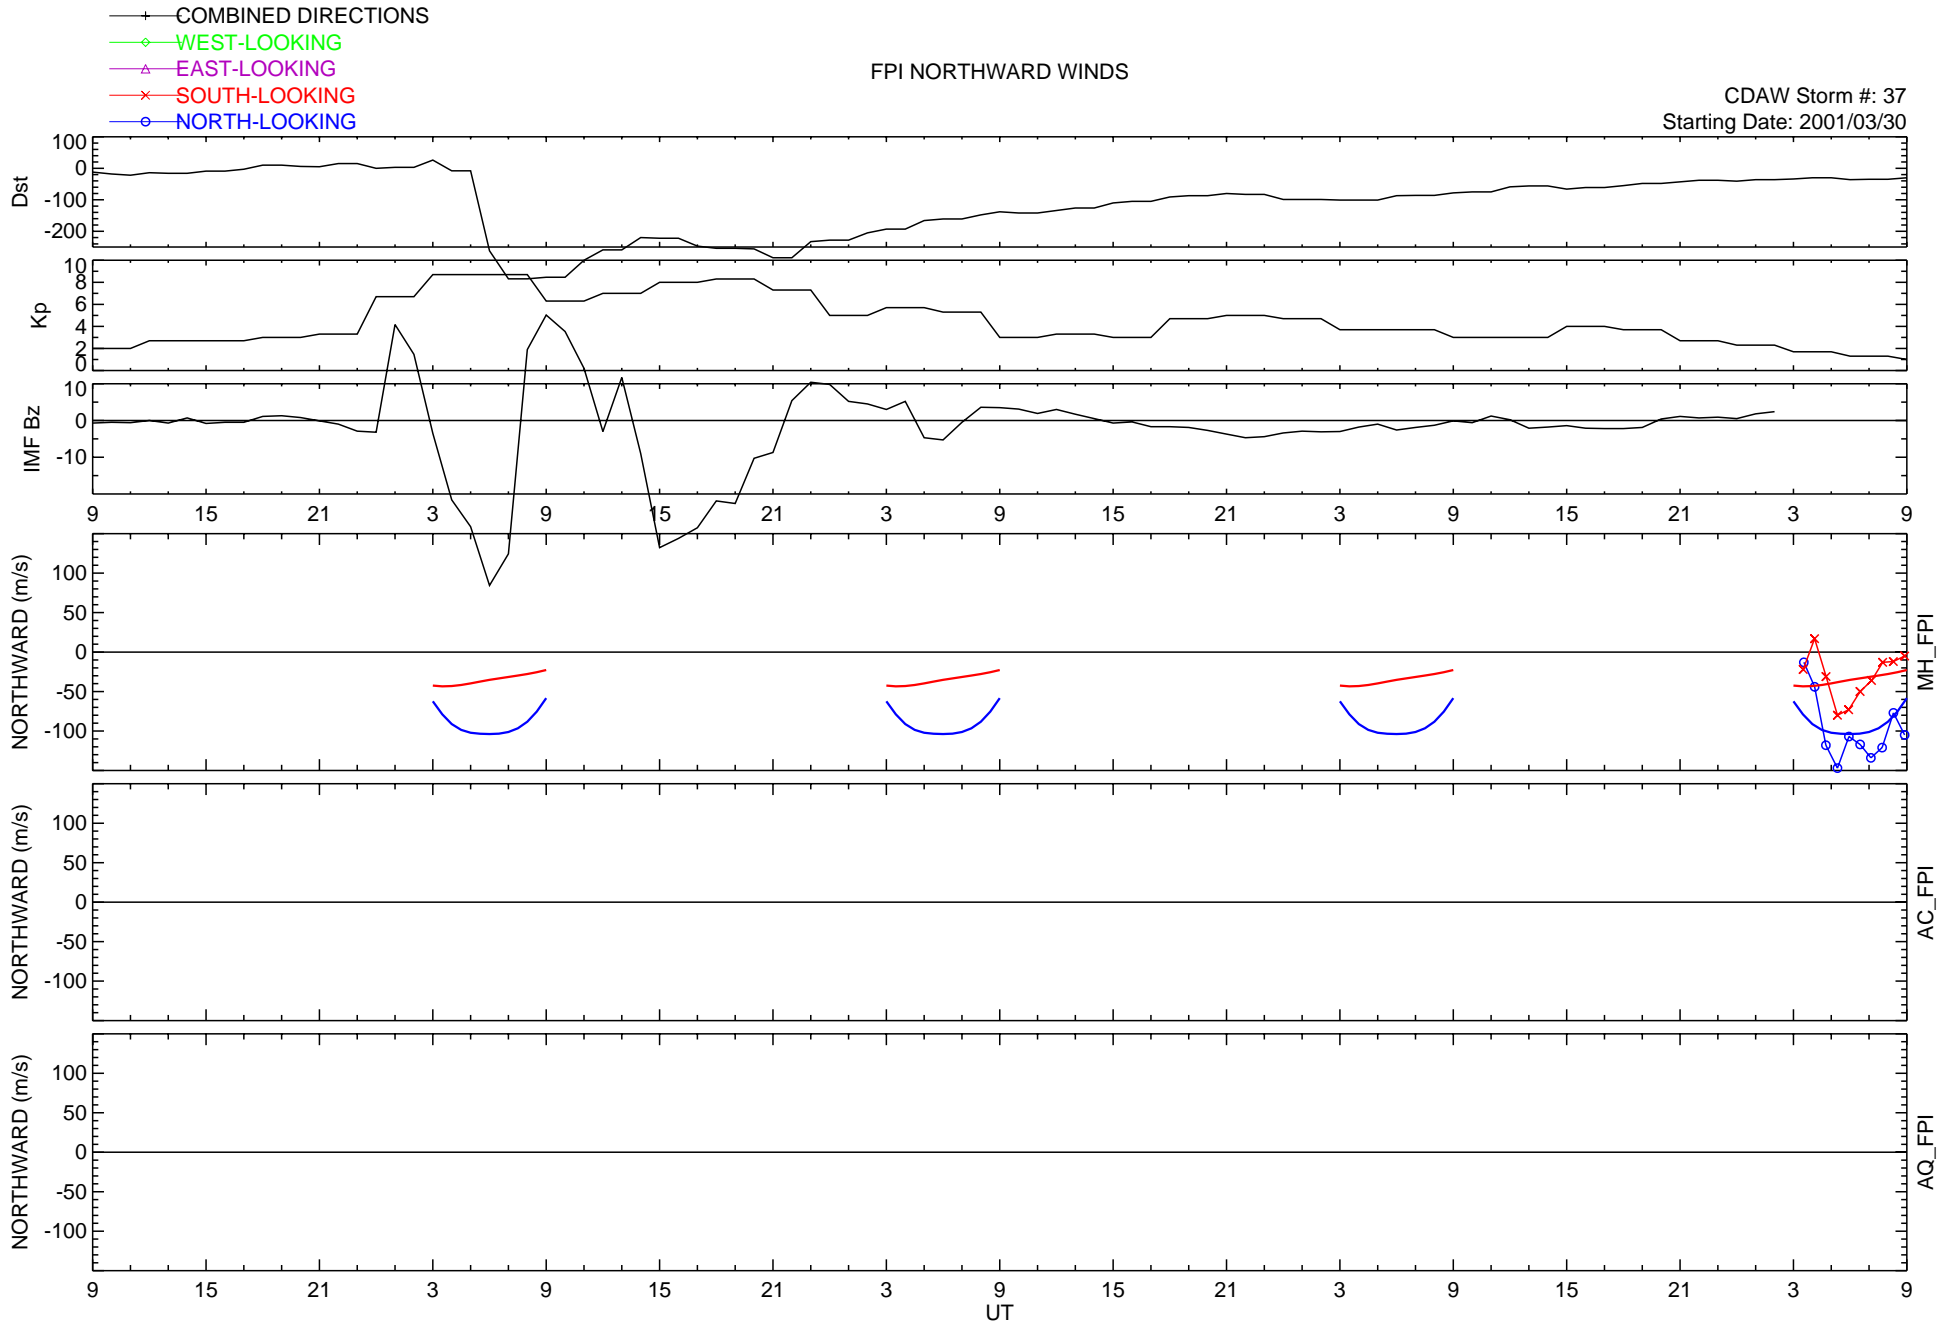

FPI NORTHWARD WINDS

CDAW Storm #: 37
Starting Date: 2001/03/30

FPI EASTWARD WINDS

CDAW Storm #: 37
Starting Date: 2001/03/30