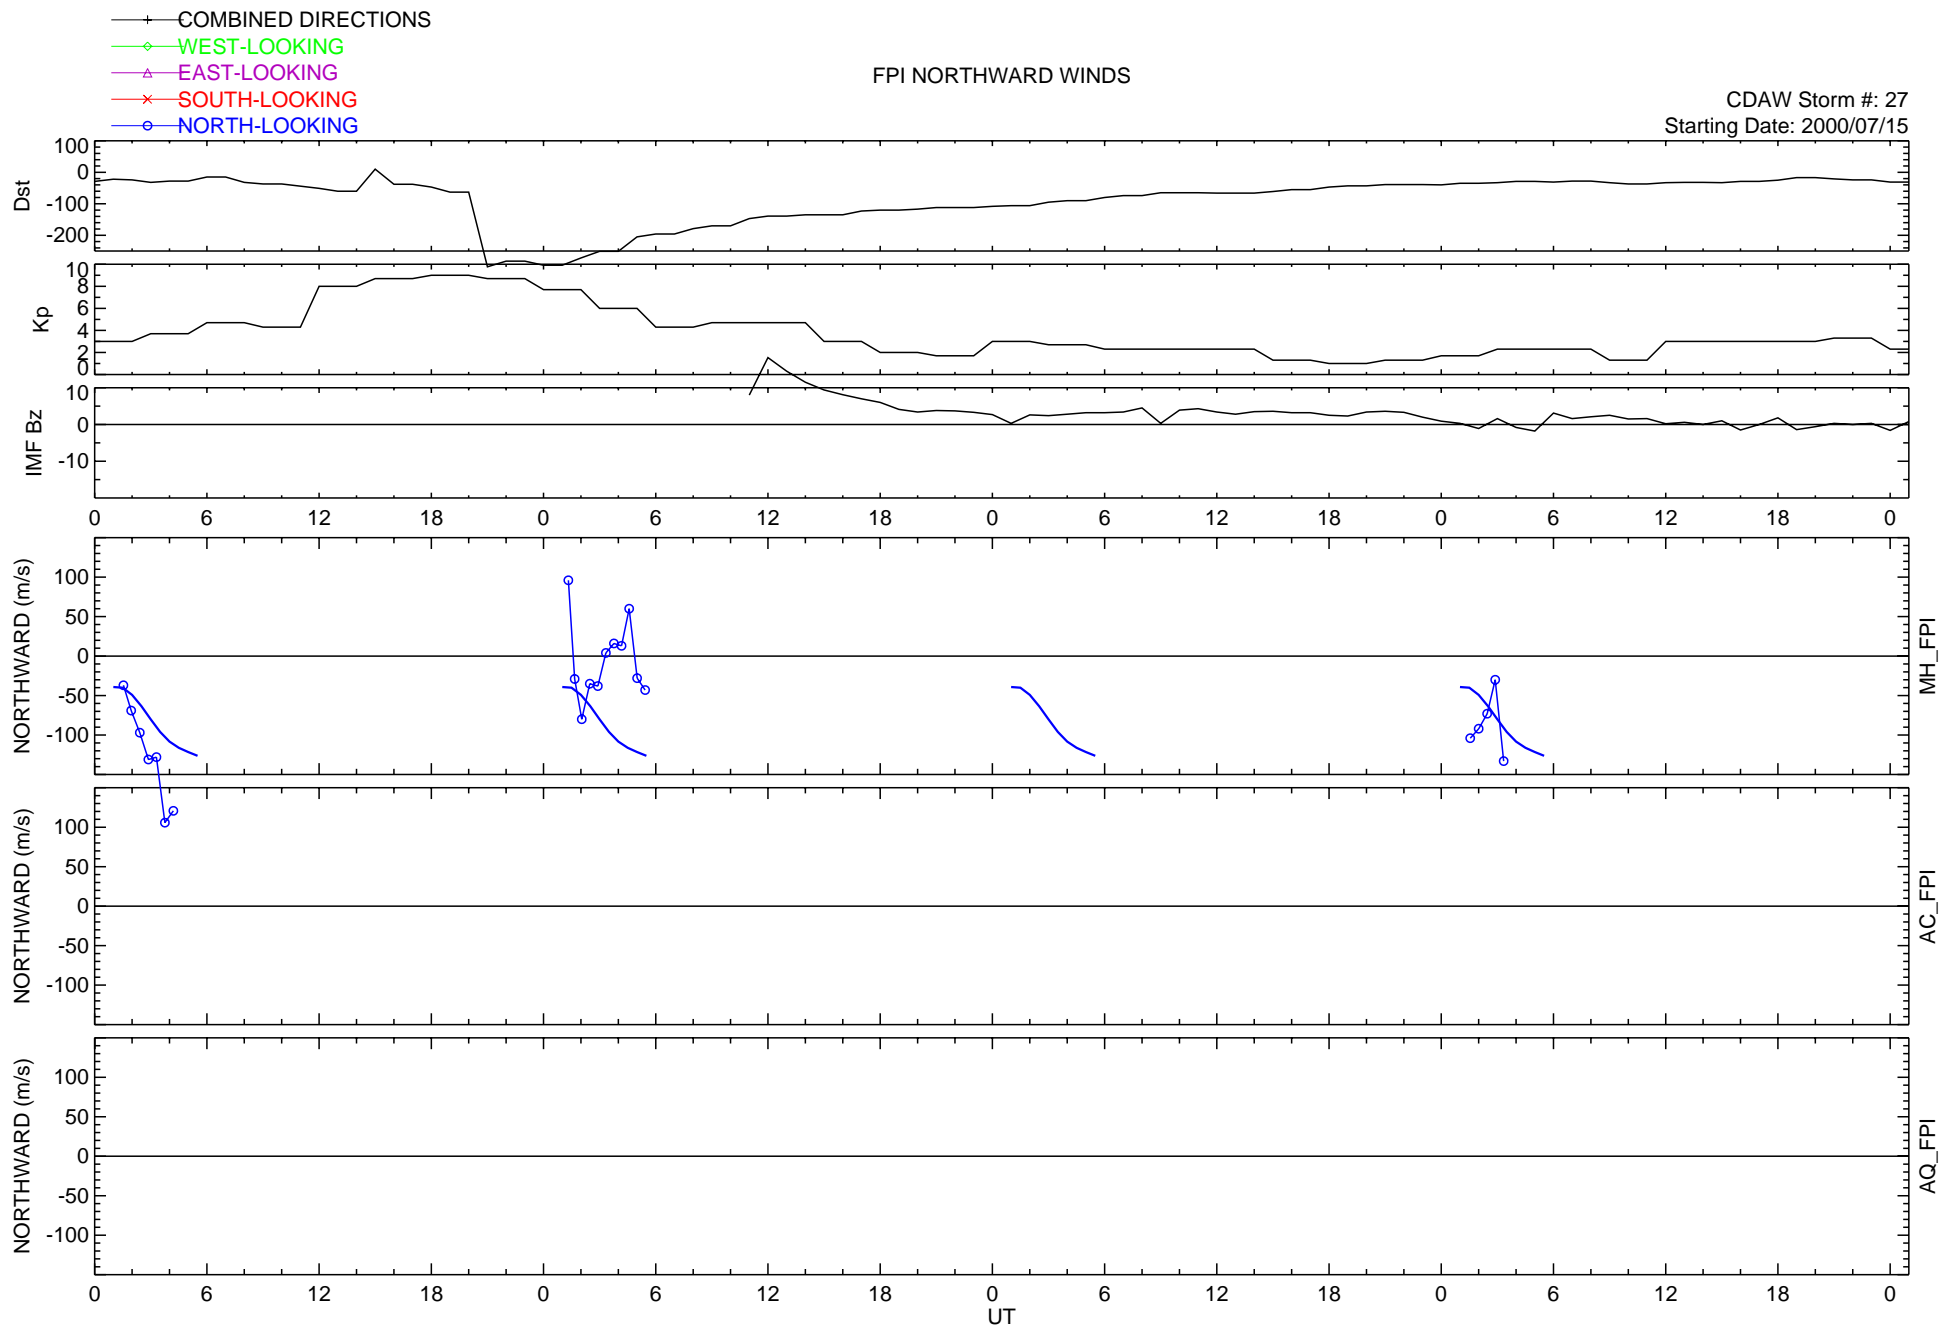

FPI NORTHWARD WINDS

CDAW Storm #: 27
Starting Date: 2000/07/15

FPI EASTWARD WINDS

CDAW Storm #: 27
Starting Date: 2000/07/15