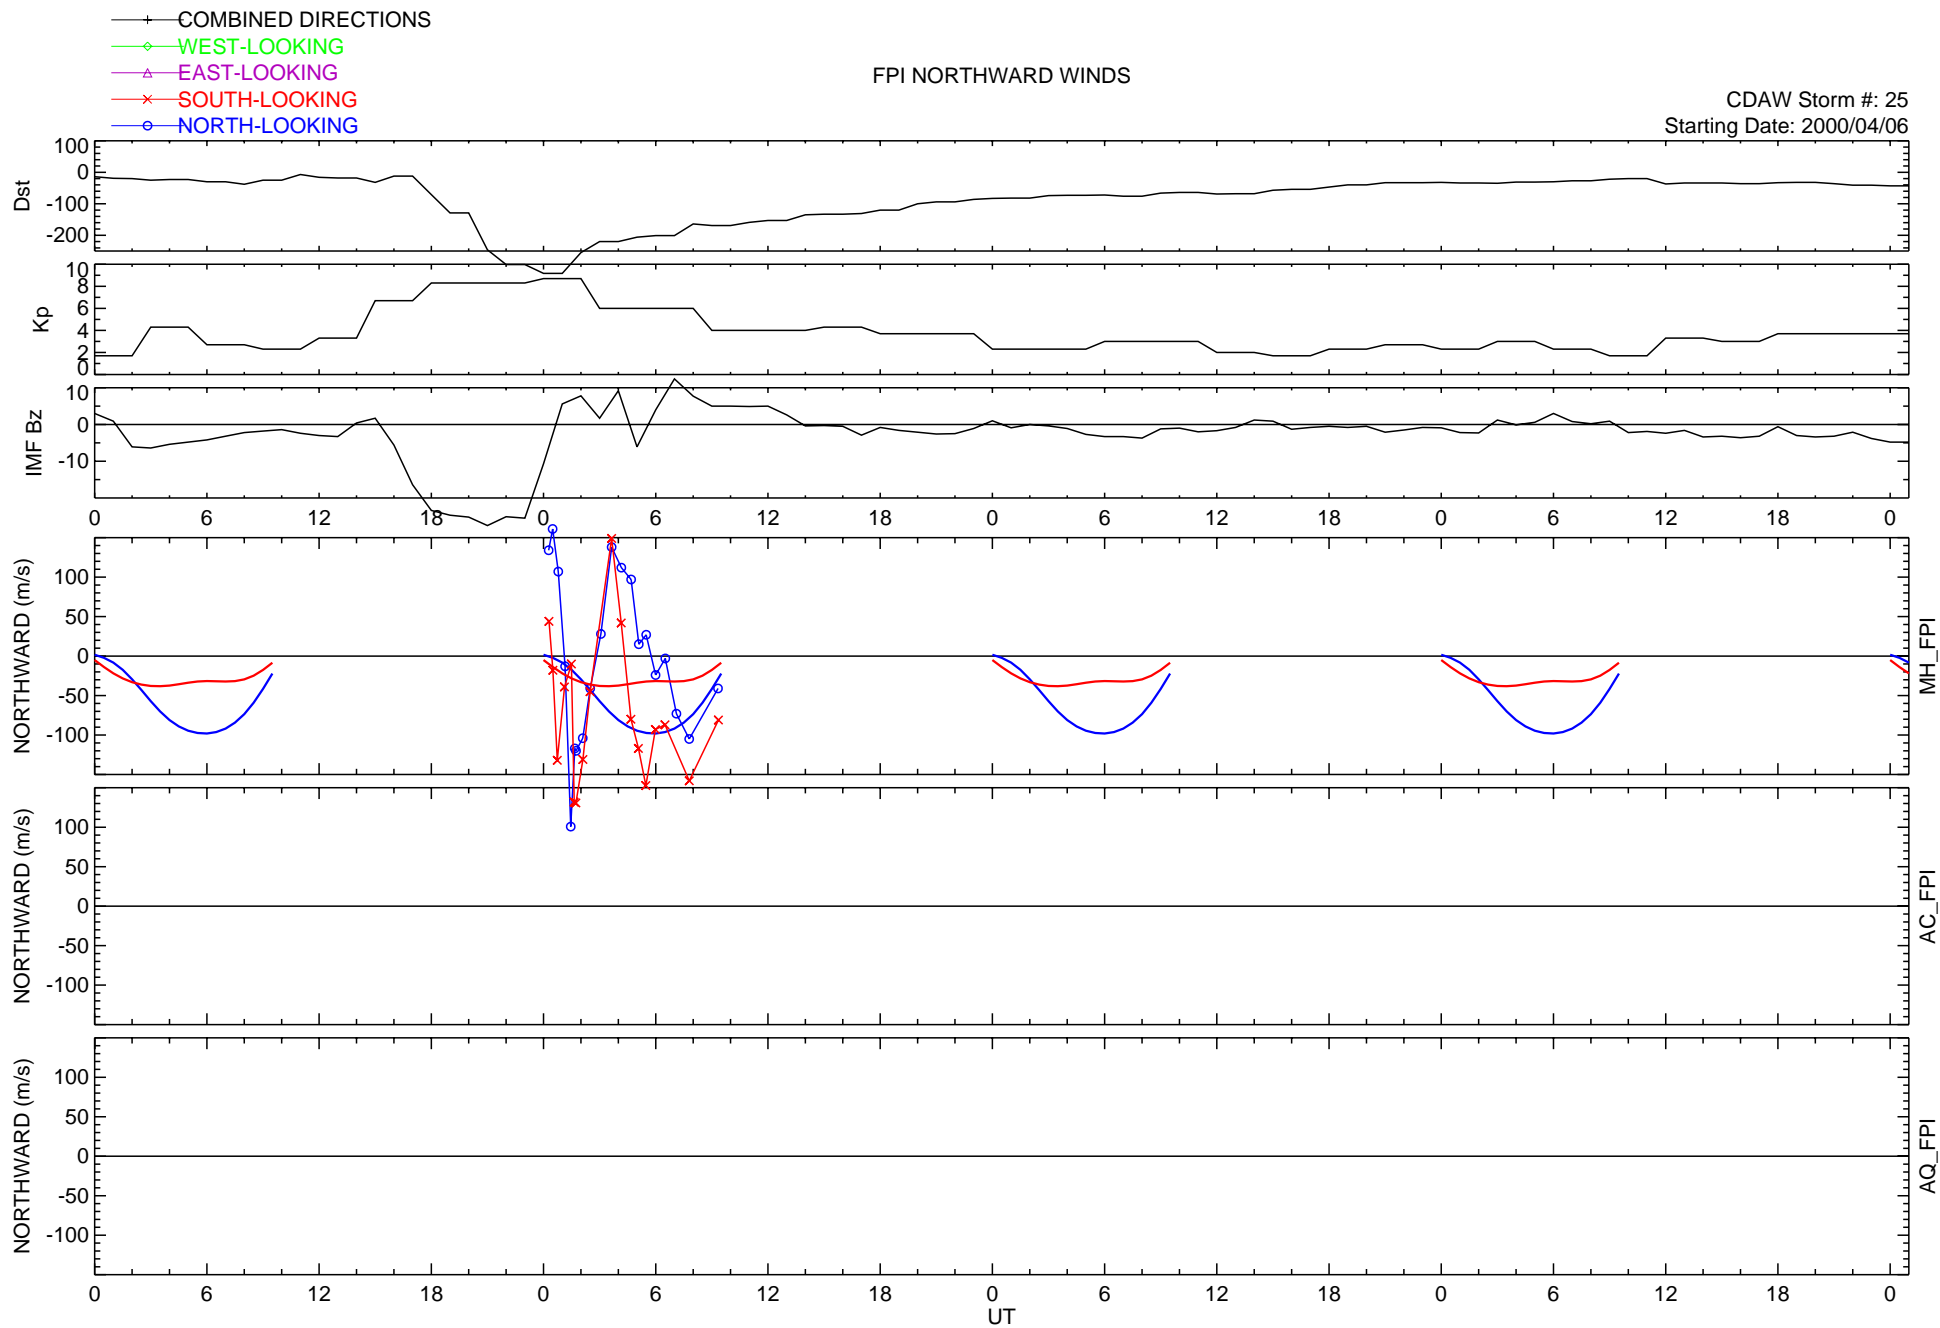

FPI NORTHWARD WINDS

CDAW Storm #: 25
Starting Date: 2000/04/06

FPI EASTWARD WINDS

CDAW Storm #: 25
Starting Date: 2000/04/06