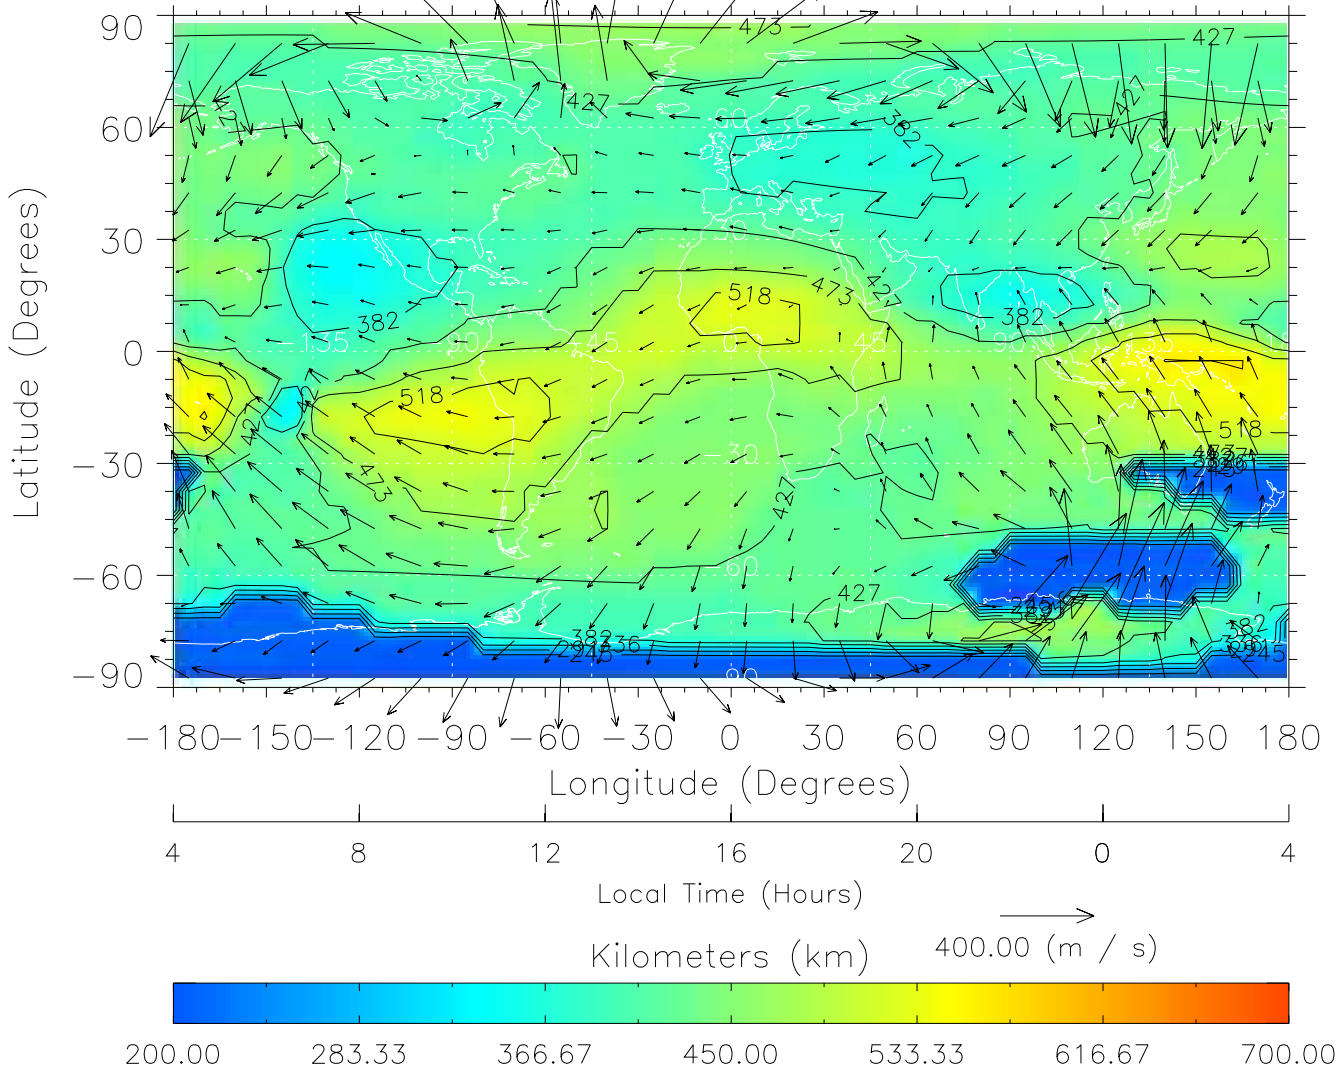

TIME-GCM MAP hmF2 with Neutral Wind vectors

ZP = 2.00 UT = 16.00 DOY = 302

Created: Thu Mar 10 13:24:19 2005

From: /home/tgcm/histories/secondary/OctoberNovember2003/OctoberNovember2003_v1/302.nc