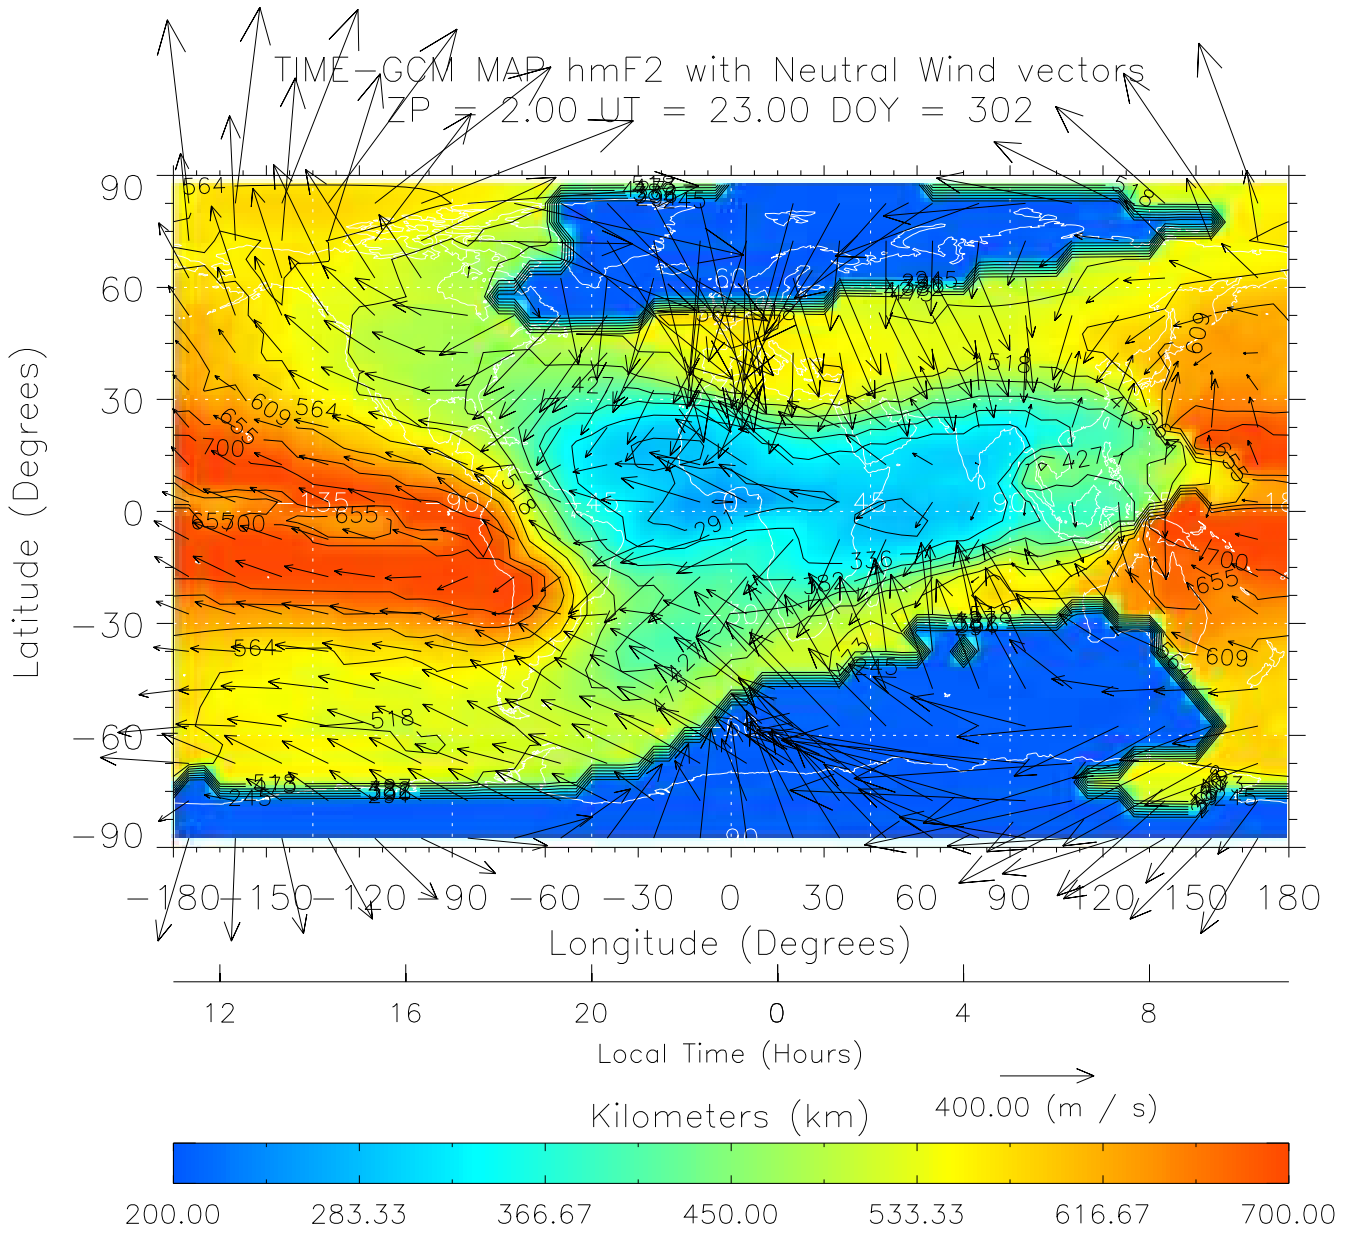

Created: Thu Mar 10 13:24:22 2005

From: /home/tgcm/histories/secondary/OctoberNovember2003/OctoberNovember2003_v1/302.nc