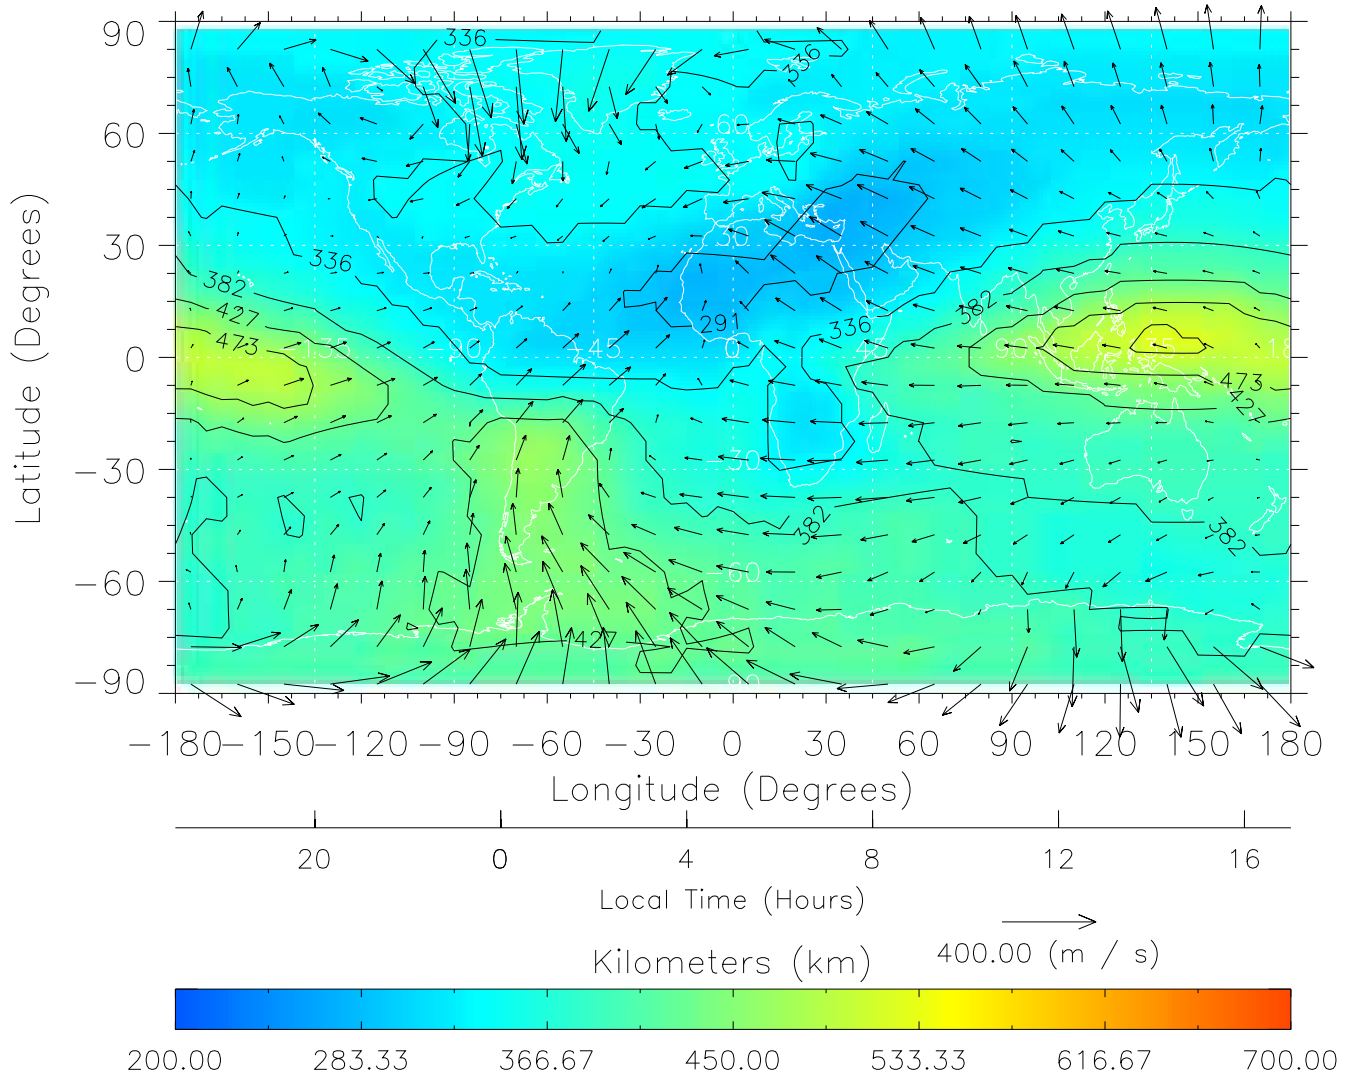

From: /home/tgcm/histories/secondary/OctoberNovember2003/OctoberNovember2003\_v1/302.nc

TIME-GCM MAP hmF2 with Neutral Wind vectors  
ZP = 2.00 UT = 3.00 DOY = 302

Created: Thu Mar 10 13:24:13 2005

From: /home/tgcm/histories/secondary/OctoberNovember2003/OctoberNovember2003\_v1/302.nc

TIME-GCM MAP hmF2 with Neutral Wind vectors  
ZP = 2.00 UT = 4.00 DOY = 302

Created: Thu Mar 10 13:24:13 2005

From: /home/tgcm/histories/secondary/OctoberNovember2003/OctoberNovember2003\_v1/302.nc

TIME-GCM MAP hmF2 with Neutral Wind vectors  
ZP = 2.00 UT = 5.00 DOY = 302