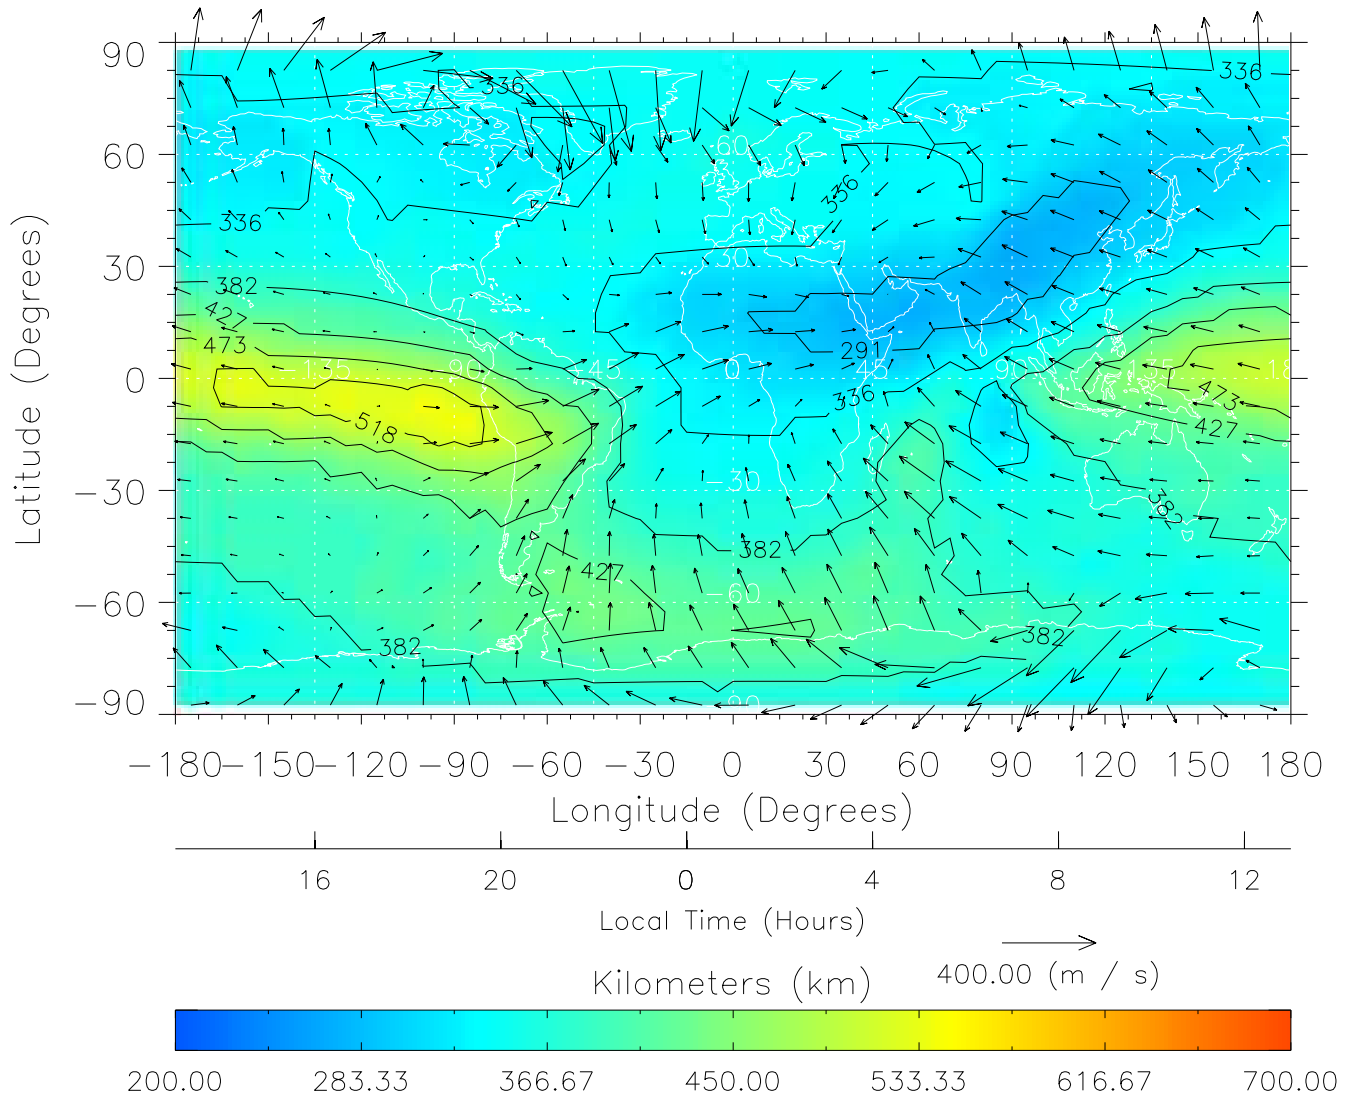

TIME-GCM MAP hmF2 with Neutral Wind vectors  
ZP = 2.00 UT = 0.00 DOY = 302

Created: Thu Mar 10 13:24:12 2005

From: /home/tgcm/histories/secondary/OctoberNovember2003/OctoberNovember2003\_v1/302.nc

TIME-GCM MAP hmF2 with Neutral Wind vectors  
ZP = 2.00 UT = 1.00 DOY = 302

Created: Thu Mar 10 13:24:12 2005

From: /home/tgcm/histories/secondary/OctoberNovember2003/OctoberNovember2003\_v1/302.nc

TIME-GCM MAP hmF2 with Neutral Wind vectors

ZP = 2.00 UT = 2.00 DOY = 302

Created: Thu Mar 10 13:24:12 2005

From: /home/tgcm/histories/secondary/OctoberNovember2003/OctoberNovember2003\_v1/302.nc

TIME-GCM MAP hmF2 with Neutral Wind vectors  
ZP = 2.00 UT = 3.00 DOY = 302

Created: Thu Mar 10 13:24:13 2005

From: /home/tgcm/histories/secondary/OctoberNovember2003/OctoberNovember2003\_v1/302.nc