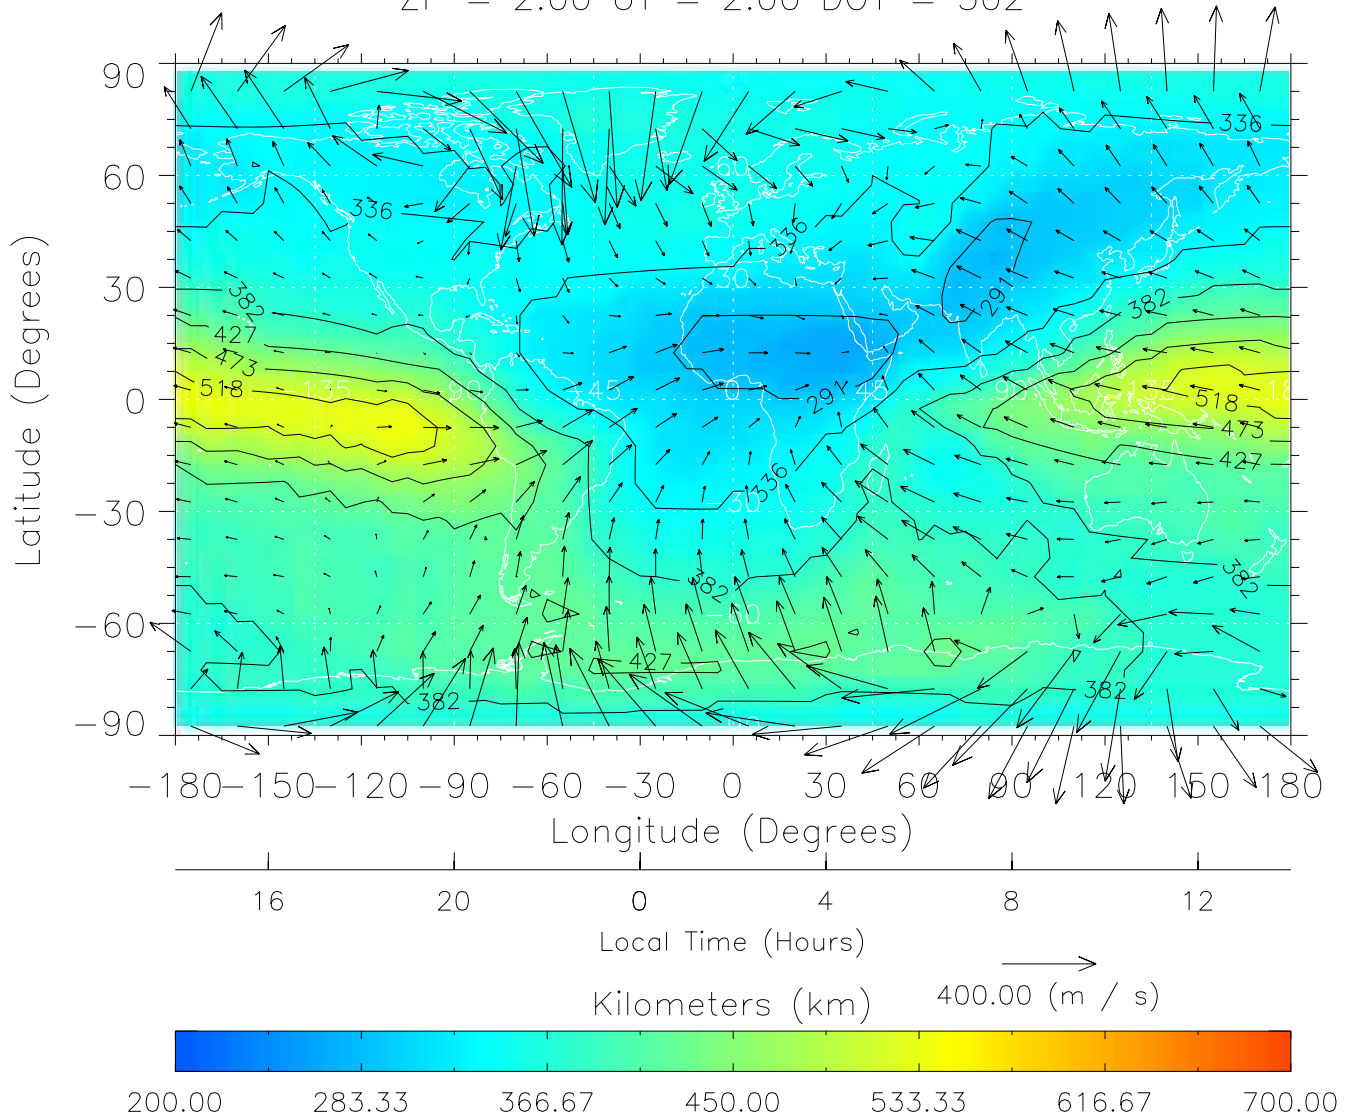

TIME-GCM MAP hmF2 with Neutral Wind vectors  
ZP = 2.00 UT = 0.00 DOY = 302

Created: Thu Mar 10 13:24:12 2005

From: /home/tgcm/histories/secondary/OctoberNovember2003/OctoberNovember2003\_v1/302.nc

TIME-GCM MAP hmF2 with Neutral Wind vectors  
ZP = 2.00 UT = 1.00 DOY = 302

Created: Thu Mar 10 13:24:12 2005

From: /home/tgcm/histories/secondary/OctoberNovember2003/OctoberNovember2003\_v1/302.nc

TIME-GCM MAP hmF2 with Neutral Wind vectors

ZP = 2.00 UT = 2.00 DOY = 302

Created: Thu Mar 10 13:24:12 2005

From: /home/tgcm/histories/secondary/OctoberNovember2003/OctoberNovember2003\_v1/302.nc

TIME-GCM MAP hmF2 with Neutral Wind vectors  
ZP = 2.00 UT = 3.00 DOY = 302

Created: Thu Mar 10 13:24:13 2005

From: /home/tgcm/histories/secondary/OctoberNovember2003/OctoberNovember2003\_v1/302.nc