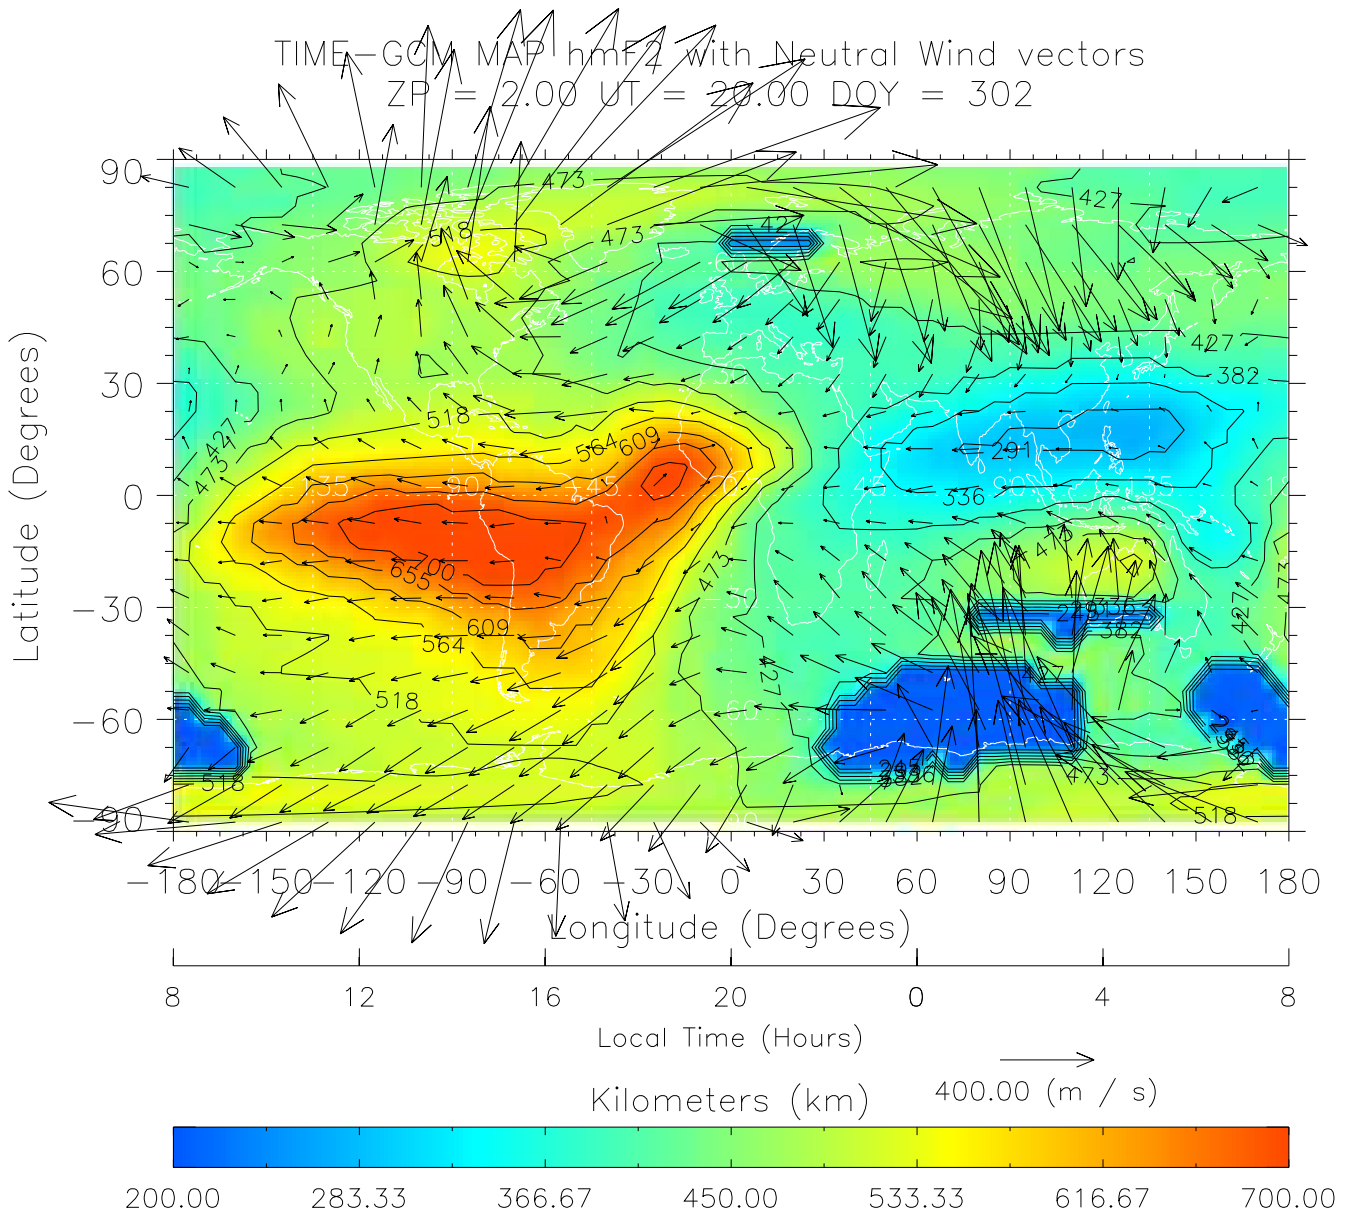

Created: Thu Mar 10 13:24:21 2005

From: /home/tgcm/histories/secondary/OctoberNovember2003/OctoberNovember2003_v1/302.nc