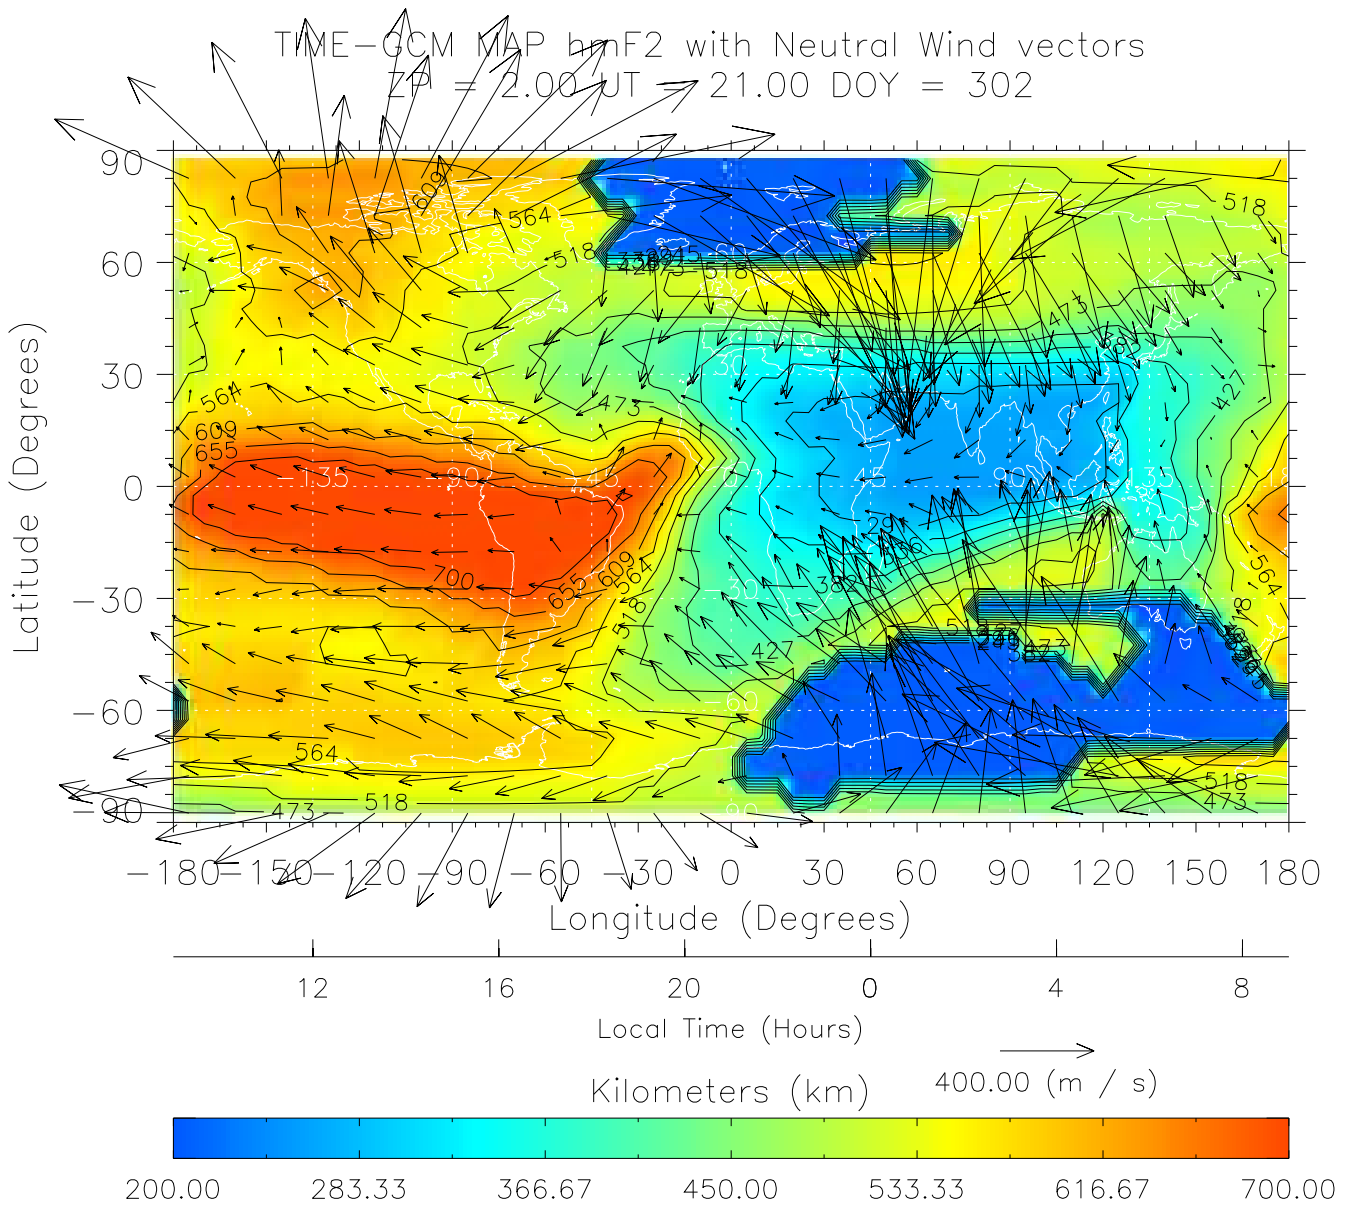

Created: Thu Mar 10 13:24:21 2005

From: /home/tgcm/histories/secondary/OctoberNovember2003/OctoberNovember2003_v1/302.nc