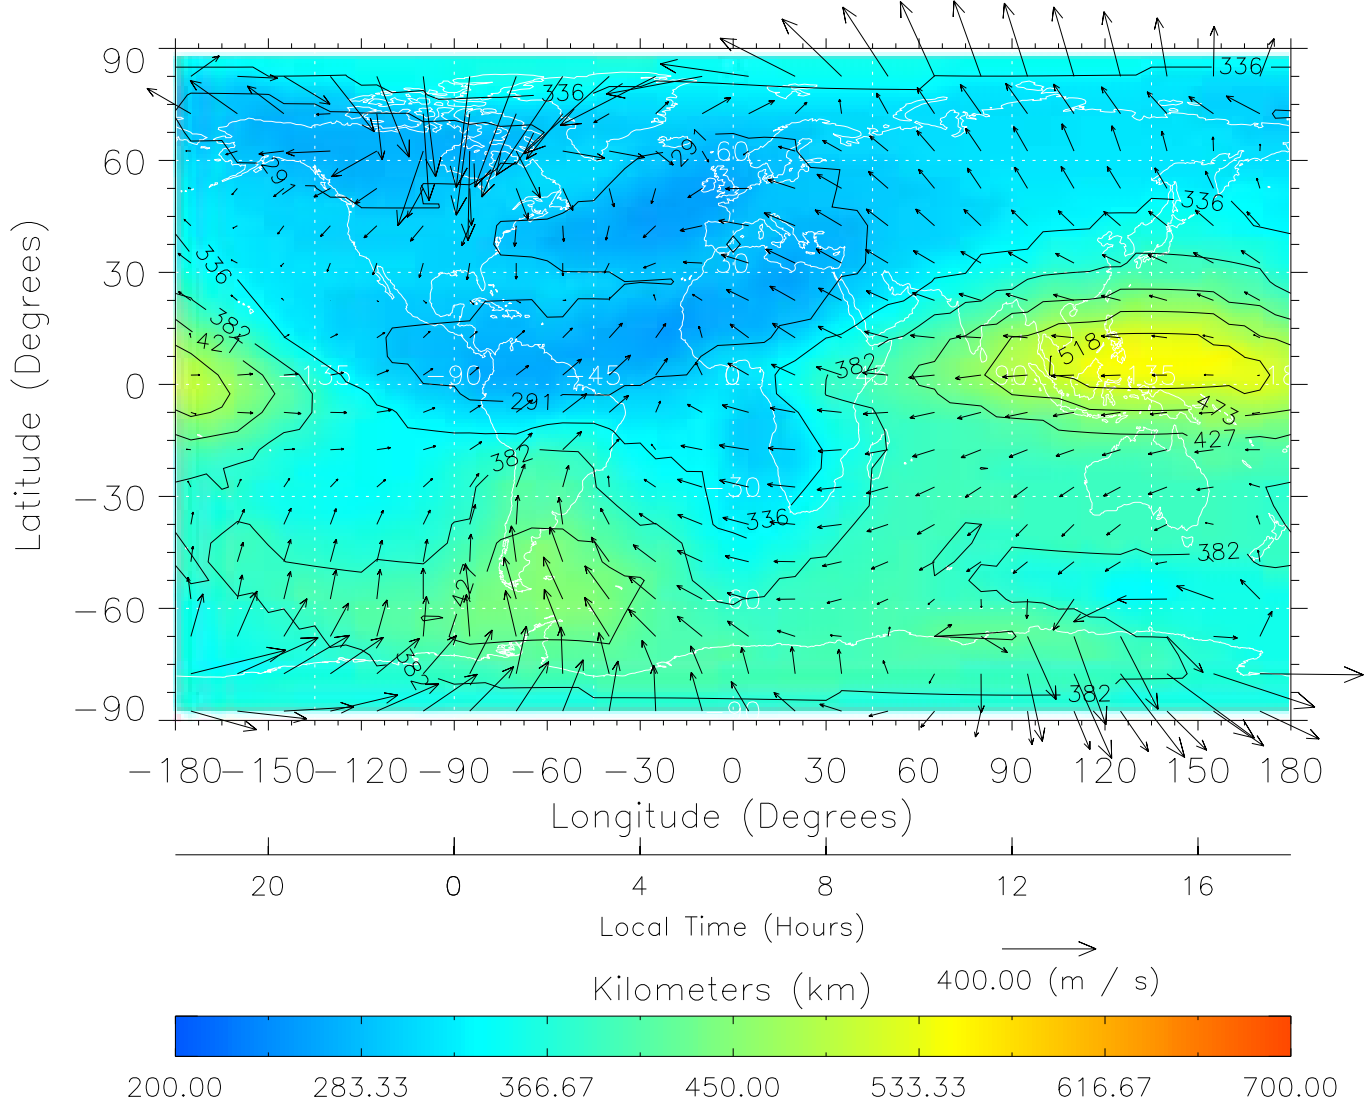

TIME-GCM MAP hmF2 with Neutral Wind vectors  
ZP = 2.00 UT = 4.00 DOY = 302

Created: Thu Mar 10 13:24:13 2005

From: /home/tgcm/histories/secondary/OctoberNovember2003/OctoberNovember2003\_v1/302.nc

TIME-GCM MAP hmF2 with Neutral Wind vectors  
ZP = 2.00 UT = 5.00 DOY = 302

Created: Thu Mar 10 13:24:14 2005

From: /home/tgcm/histories/secondary/OctoberNovember2003/OctoberNovember2003\_v1/302.nc

TIME-GCM MAP hmF2 with Neutral Wind vectors  
ZP = 2.00 UT = 6.00 DOY = 302

Created: Thu Mar 10 13:24:14 2005