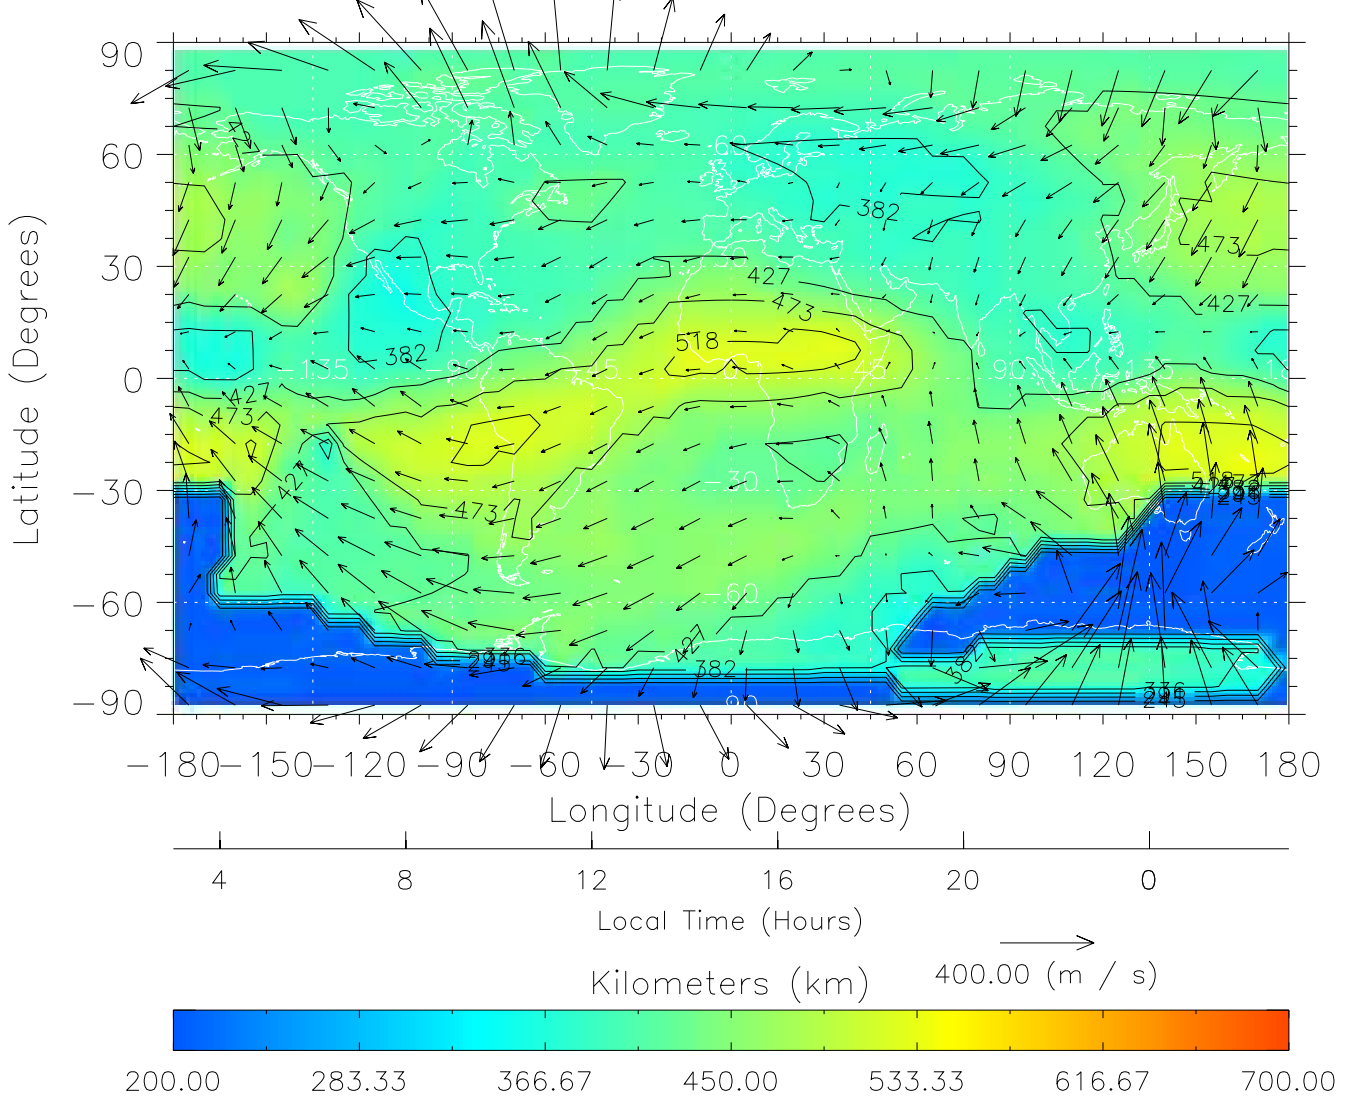

TIME-GCM MAP hmF2 with Neutral Wind vectors  
ZP = 2.00 UT = 12.00 DOY = 302

Created: Thu Mar 10 13:24:17 2005

From: /home/tgcm/histories/secondary/OctoberNovember2003/OctoberNovember2003\_v1/302.nc

TIME-GCM MAP hmF2 with Neutral Wind vectors

TIME-GCM MAP hmF2 with Neutral Wind vectors  
ZP = 2.00 UT = 15.00 DOY = 302

Created: Thu Mar 10 13:24:19 2005

From: /home/tgcm/histories/secondary/OctoberNovember2003/OctoberNovember2003\_v1/302.nc

TIME-GCM MAP hmF2 with Neutral Wind vectors