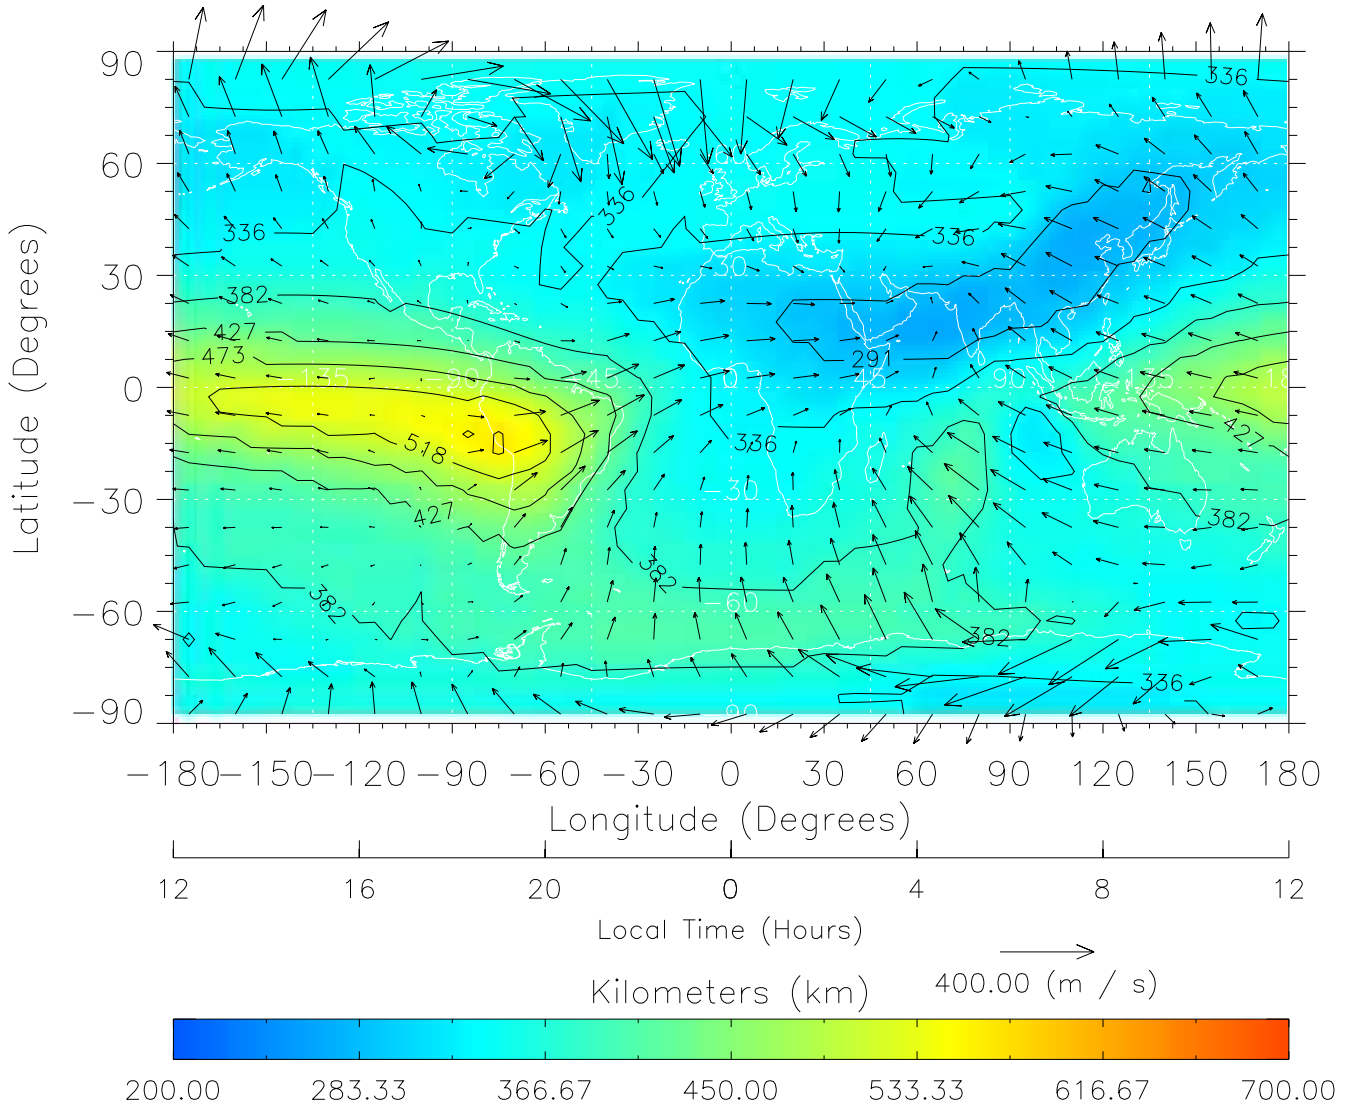

TIME-GCM MAP hmF2 with Neutral Wind vectors  
ZP = 2.00 UT = 0.00 DOY = 302

Created: Thu Mar 10 13:24:12 2005

From: /home/tgcm/histories/secondary/OctoberNovember2003/OctoberNovember2003\_v1/302.nc

TIME-GCM MAP hmF2 with Neutral Wind vectors  
ZP = 2.00 UT = 1.00 DOY = 302

Created: Thu Mar 10 13:24:12 2005

From: /home/tgcm/histories/secondary/OctoberNovember2003/OctoberNovember2003\_v1/302.nc

TIME-GCM MAP hmF2 with Neutral Wind vectors

ZP = 2.00 UT = 2.00 DOY = 302

Created: Thu Mar 10 13:24:12 2005

From: /home/tgcm/histories/secondary/OctoberNovember2003/OctoberNovember2003\_v1/302.nc

TIME-GCM MAP hmF2 with Neutral Wind vectors  
ZP = 2.00 UT = 3.00 DOY = 302

Created: Thu Mar 10 13:24:13 2005

From: /home/tgcm/histories/secondary/OctoberNovember2003/OctoberNovember2003\_v1/302.nc