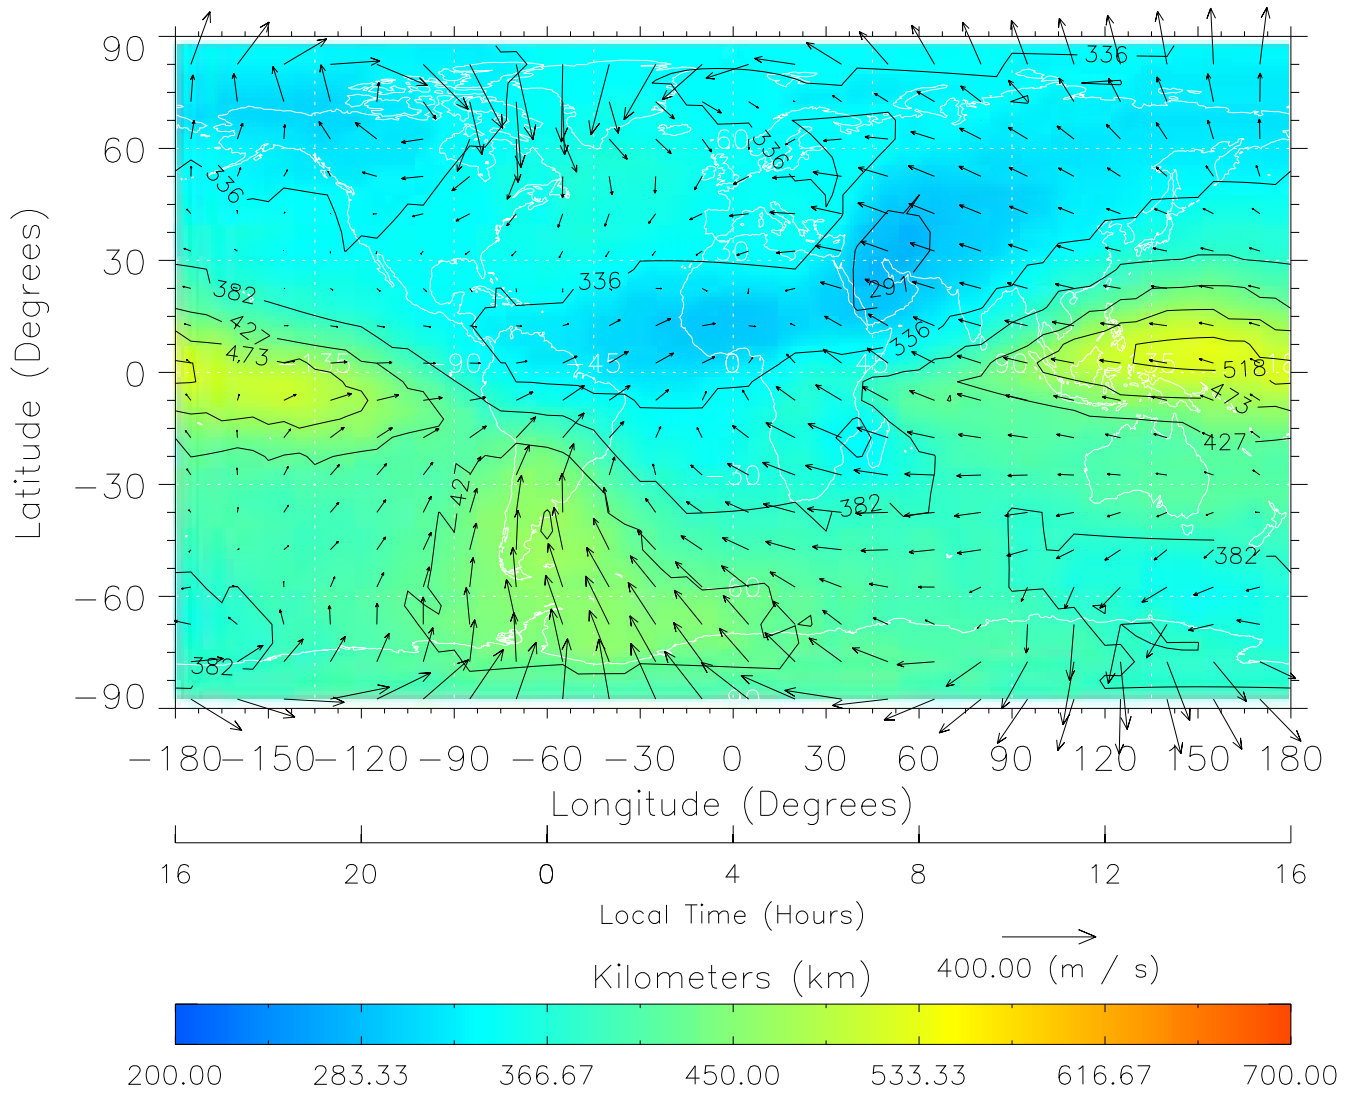

From: /home/tgcm/histories/secondary/OctoberNovember2003/OctoberNovember2003\_v1/302.nc

TIME-GCM MAP hmF2 with Neutral Wind vectors  
ZP = 2.00 UT = 3.00 DOY = 302

Created: Thu Mar 10 13:24:13 2005

From: /home/tgcm/histories/secondary/OctoberNovember2003/OctoberNovember2003\_v1/302.nc

TIME-GCM MAP hmF2 with Neutral Wind vectors  
ZP = 2.00 UT = 4.00 DOY = 302

Created: Thu Mar 10 13:24:13 2005

From: /home/tgcm/histories/secondary/OctoberNovember2003/OctoberNovember2003\_v1/302.nc

TIME-GCM MAP hmF2 with Neutral Wind vectors  
ZP = 2.00 UT = 5.00 DOY = 302