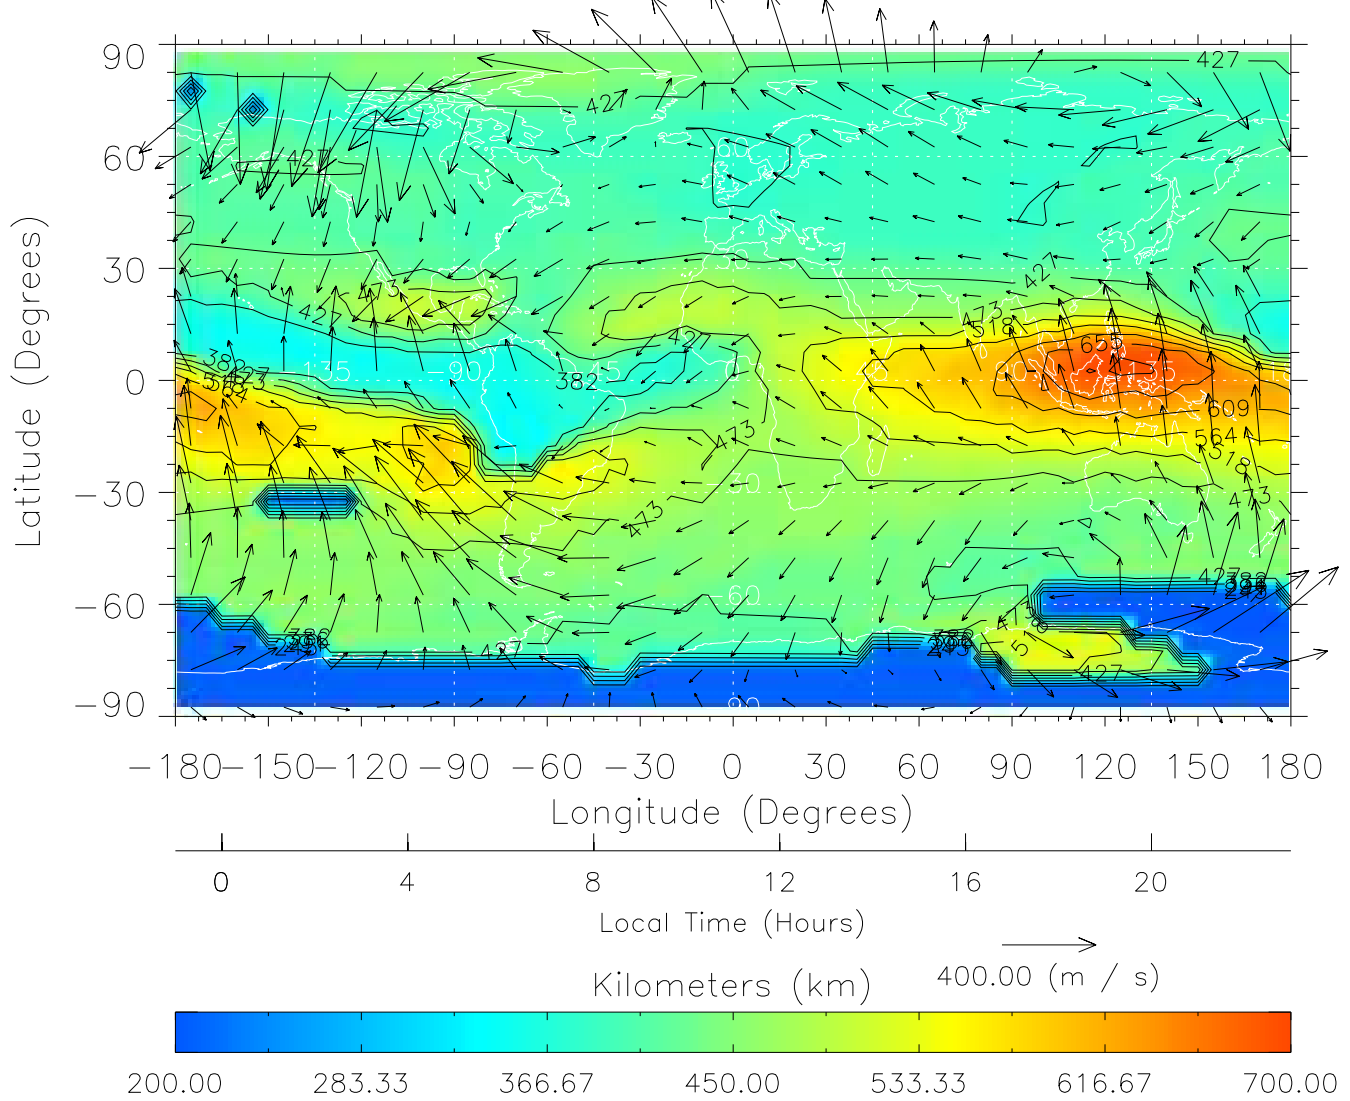

TIME-GCM MAP hmF2 with Neutral Wind vectors
ZP = 2.00 UT = 11.00 DOY = 302

Created: Thu Mar 10 13:24:17 2005

From: /home/tgcm/histories/secondary/OctoberNovember2003/OctoberNovember2003_v1/302.nc