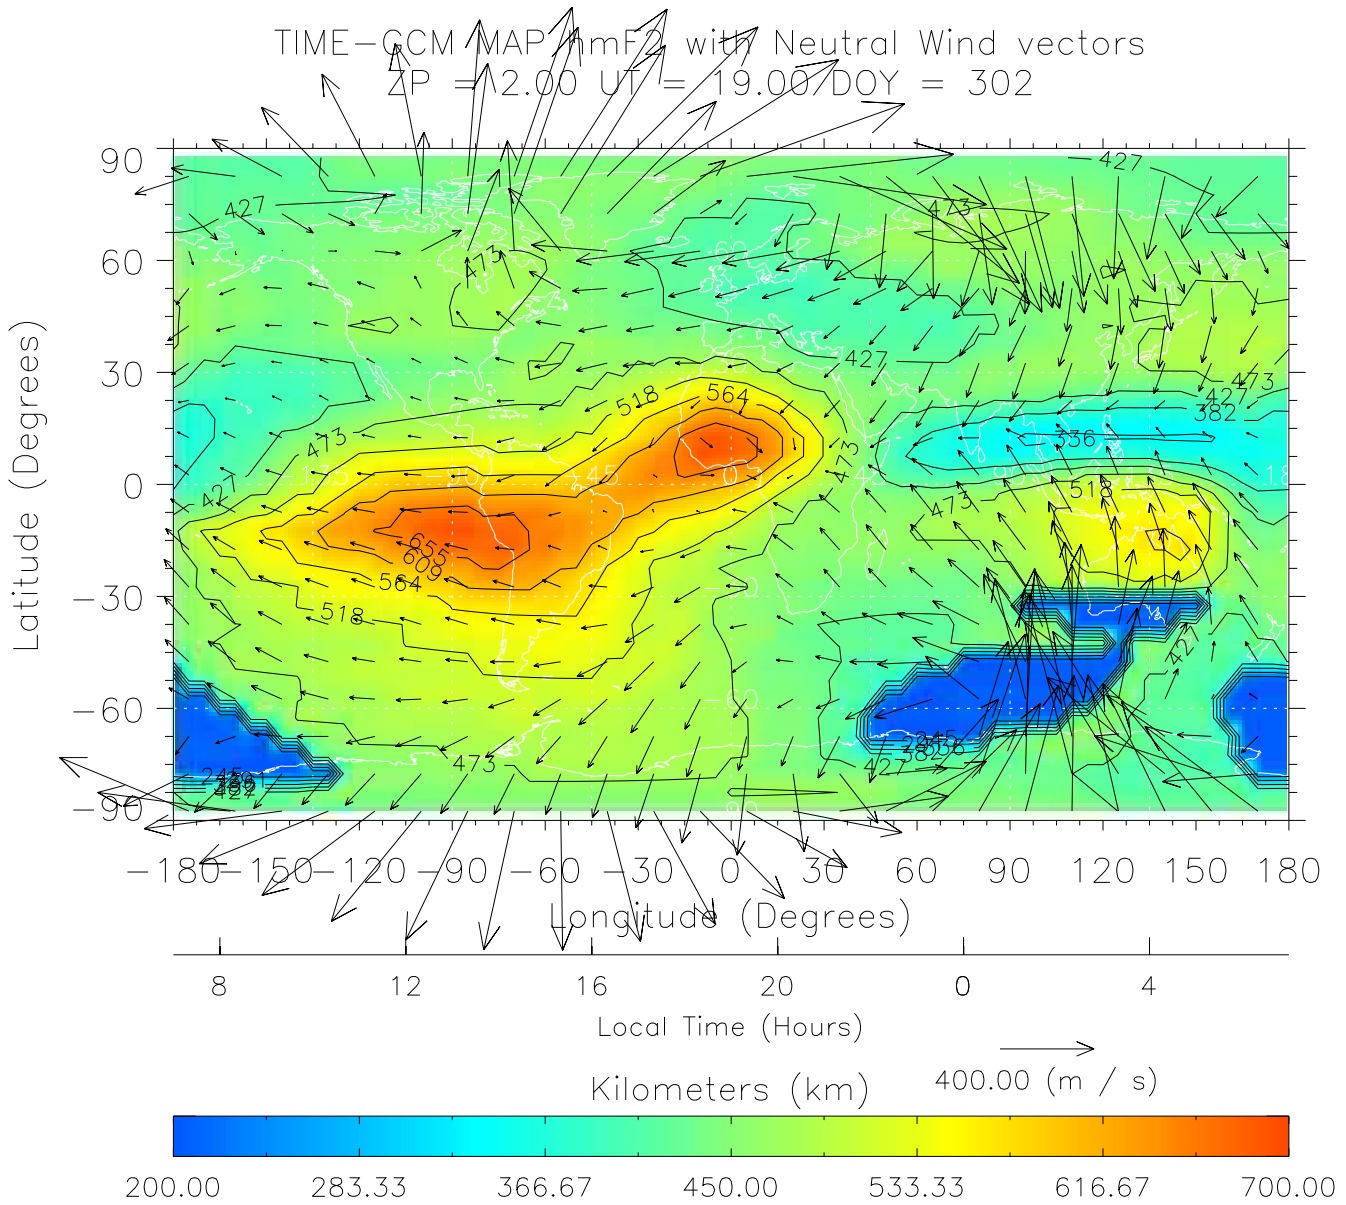

Created: Thu Mar 10 13:24:20 2005

From: /home/tgcm/histories/secondary/OctoberNovember2003/OctoberNovember2003_v1/302.nc