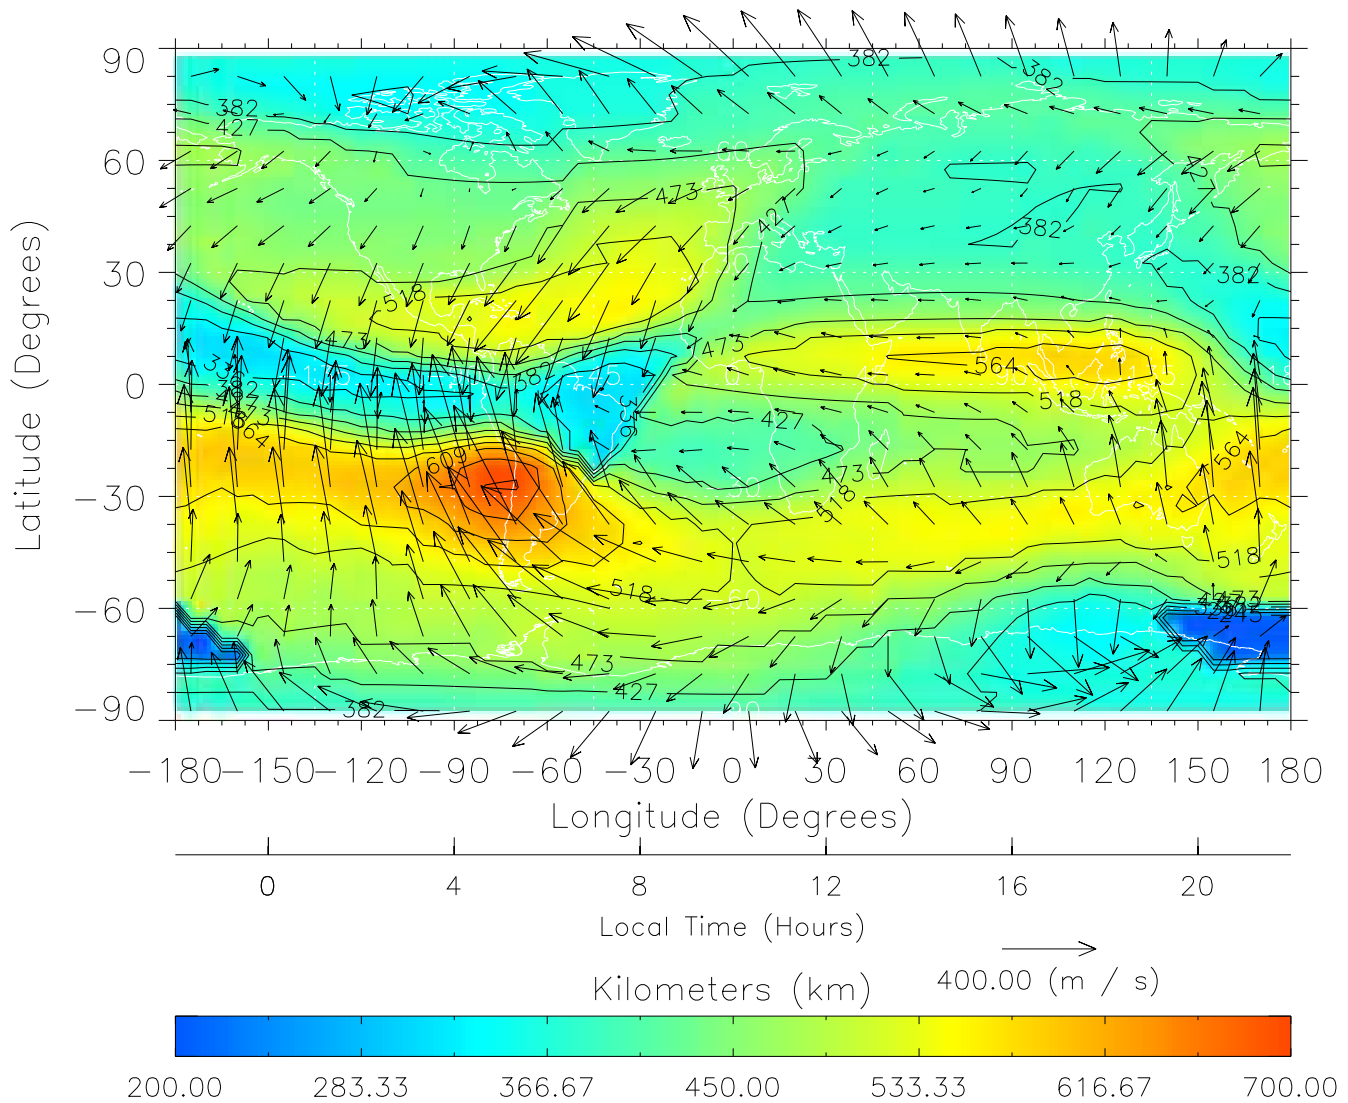

TIME-GCM MAP hmF2 with Neutral Wind vectors  
 ZP = 2.00 UT = 8.00 DOY = 302

Created: Thu Mar 10 13:24:15 2005

From: /home/tgcm/histories/secondary/OctoberNovember2003/OctoberNovember2003\_v1/302.nc

TIME-GCM MAP hmF2 with Neutral Wind vectors  
ZP = 2.00 UT = 9.00 DOY = 302

Created: Thu Mar 10 13:24:16 2005

From: /home/tgcm/histories/secondary/OctoberNovember2003/OctoberNovember2003\_v1/302.nc

TIME-GCM MAP hmF2 with Neutral Wind vectors  
ZP = 2.00 UT = 10.00 DOY = 302

Created: Thu Mar 10 13:24:16 2005