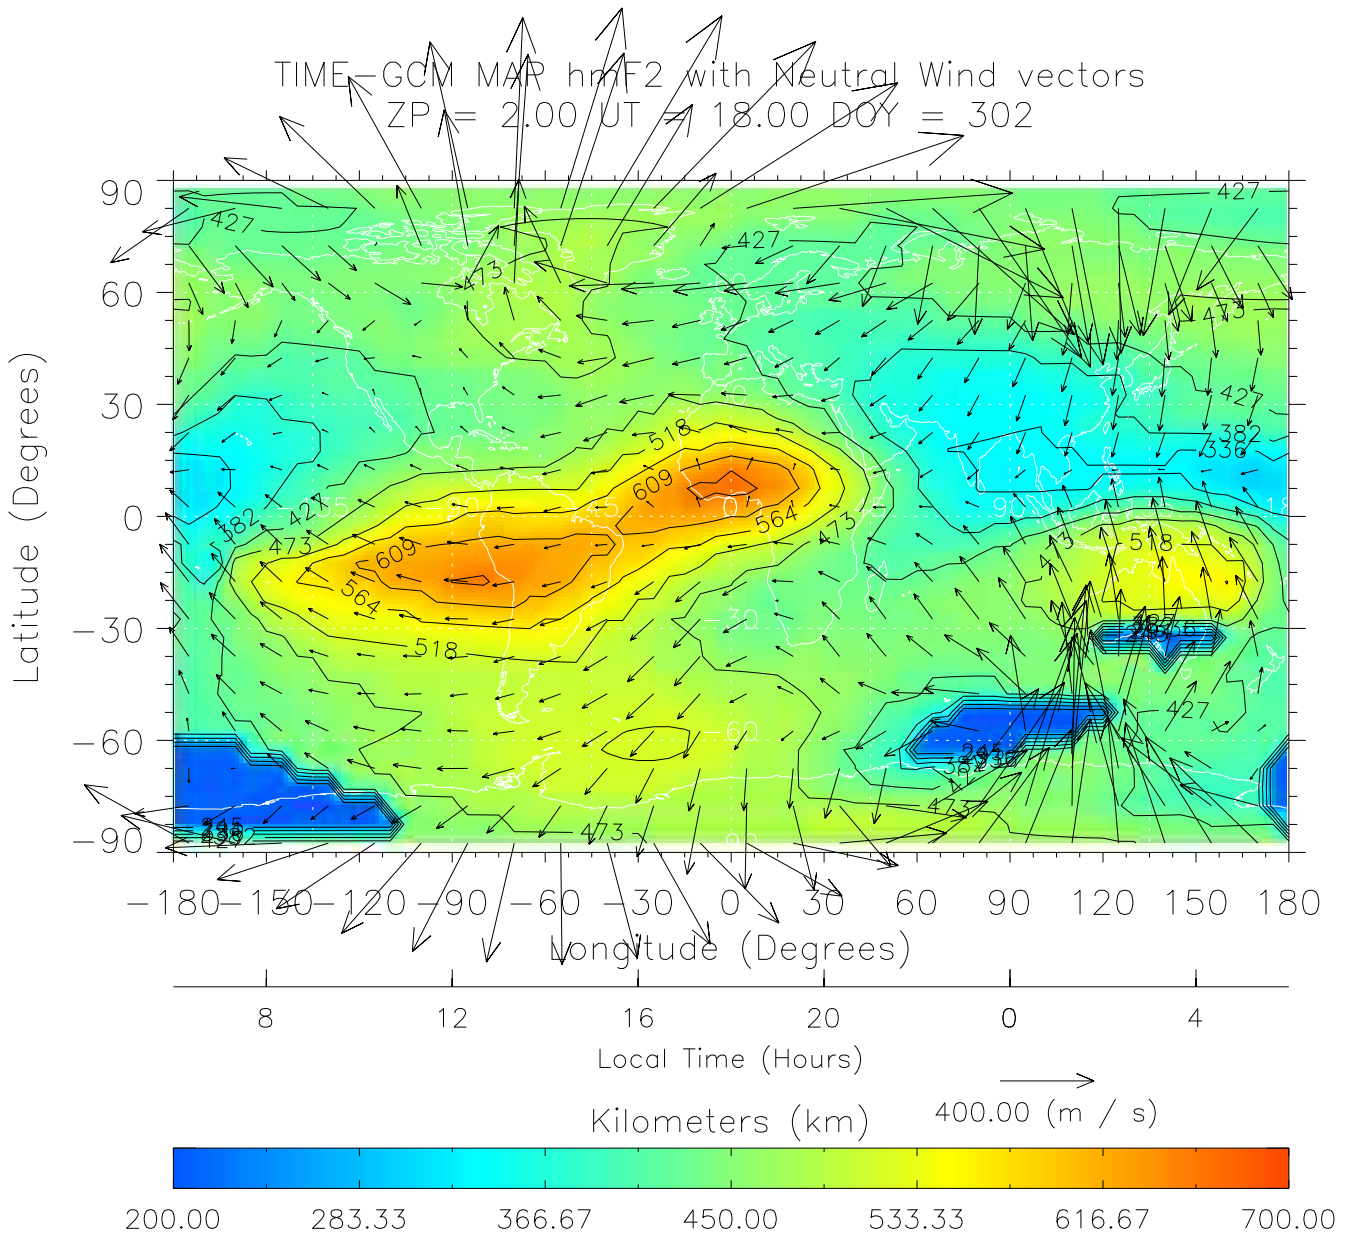

ZP = 2.00 UT = 16.00 DOY = 302

Created: Thu Mar 10 13:24:19 2005

From: /home/tgcm/histories/secondary/OctoberNovember2003/OctoberNovember2003\_v1/302.nc

Created: Thu Mar 10 13:24:19 2005

From: /home/tgcm/histories/secondary/OctoberNovember2003/OctoberNovember2003\_v1/302.nc