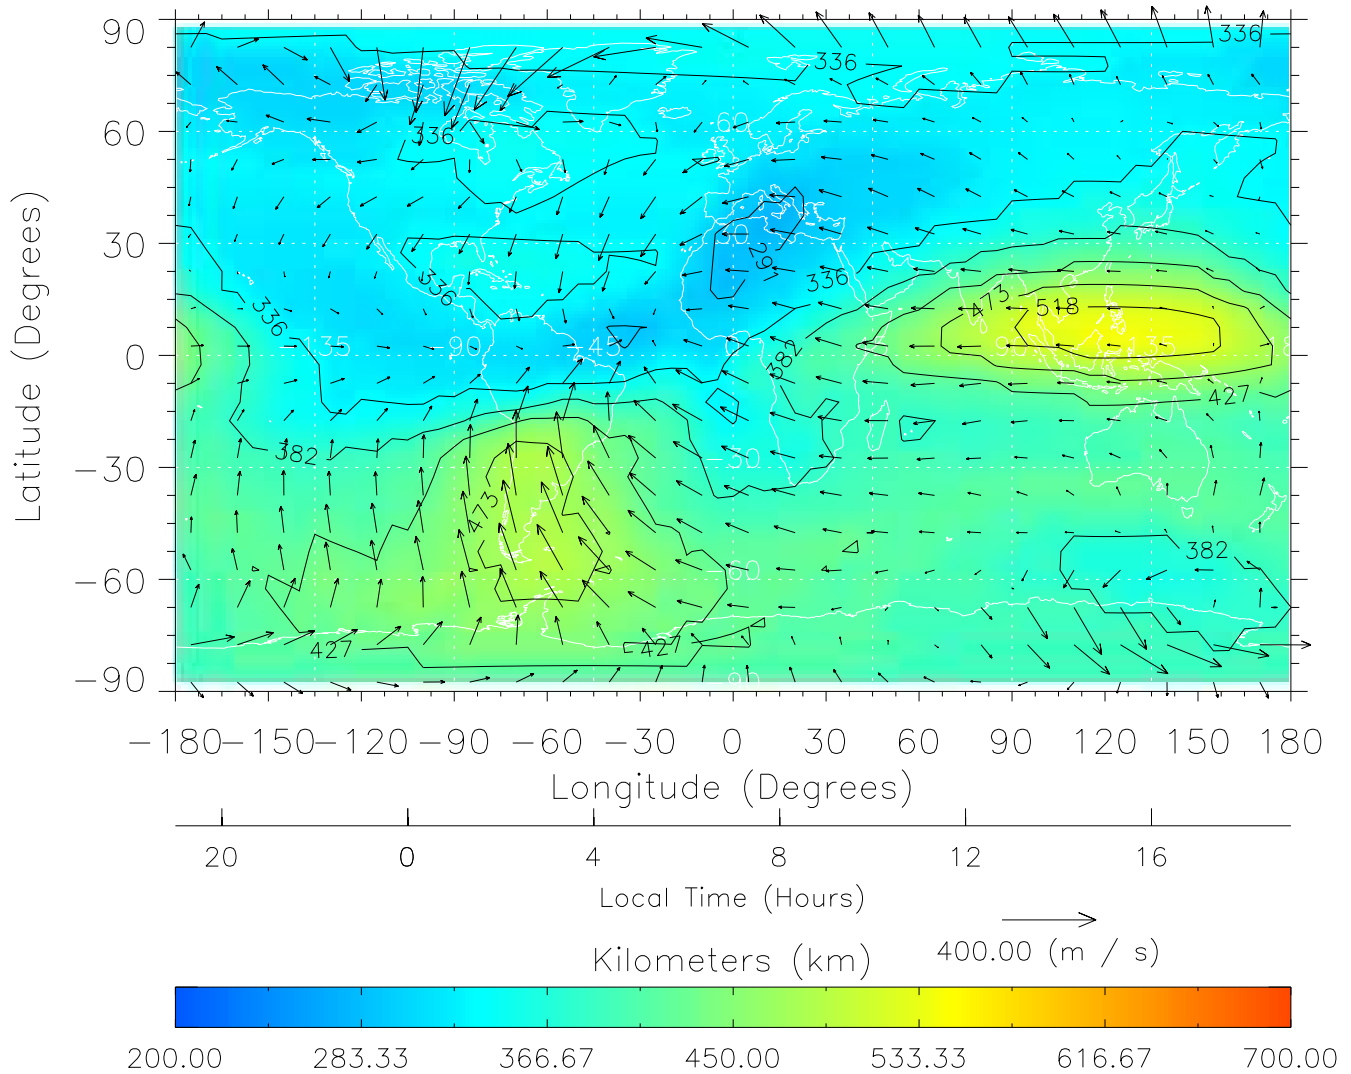

TIME-GCM MAP hmF2 with Neutral Wind vectors
ZP = 2.00 UT = 7.00 DOY = 302

Created: Thu Mar 10 13:24:15 2005

From: /home/tgcm/histories/secondary/OctoberNovember2003/OctoberNovember2003_v1/302.nc