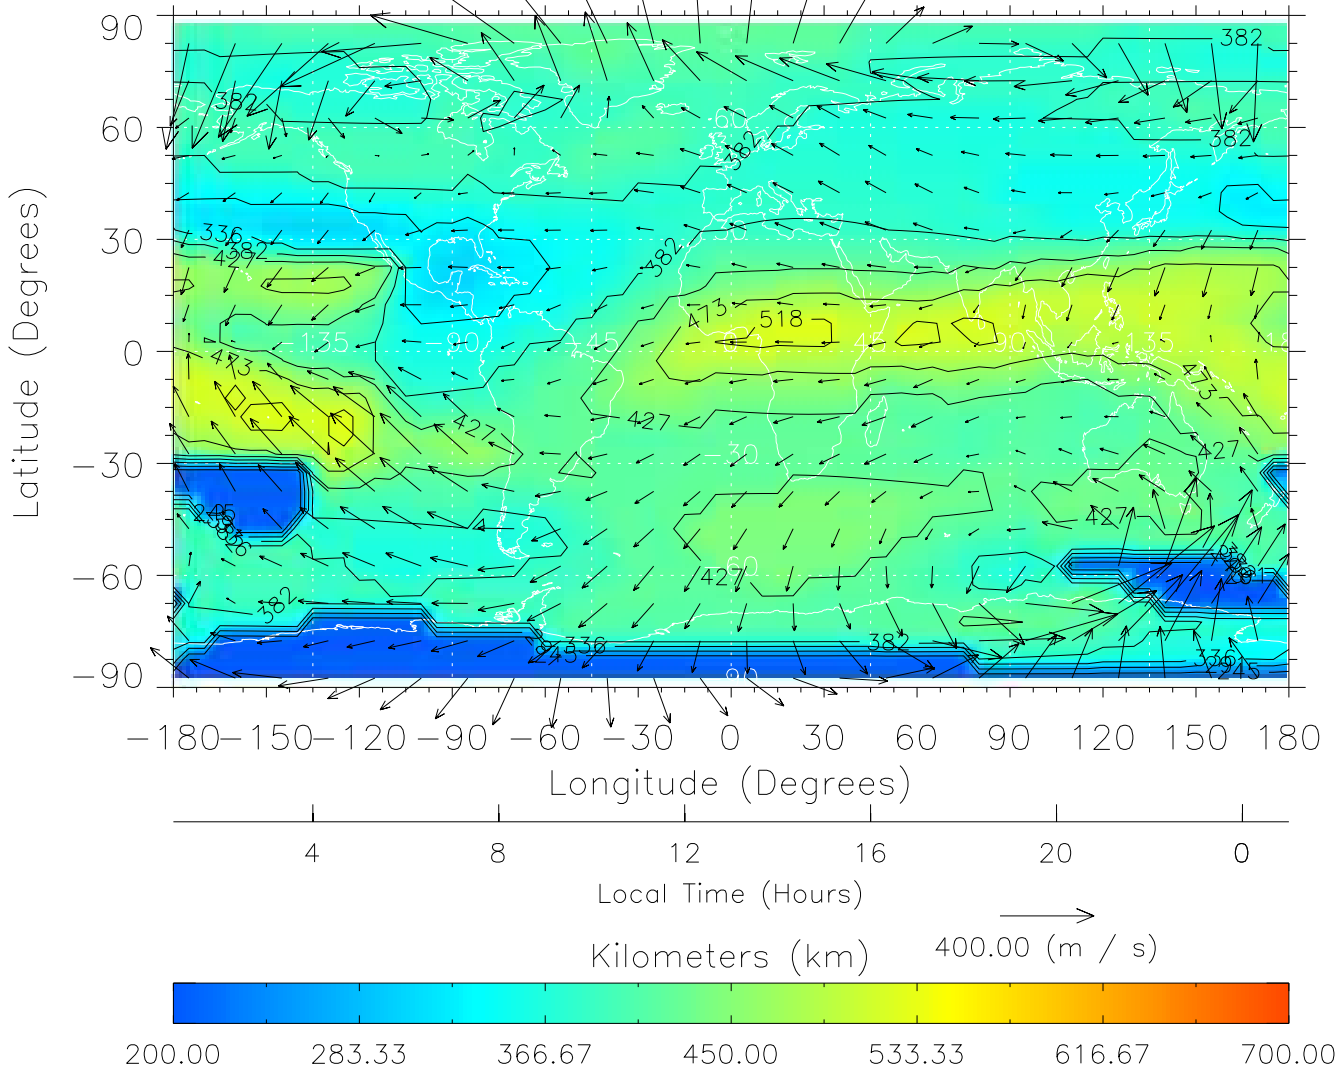

TIME-GCM MAP hmF2 with Neutral Wind vectors

ZP = 2.00 U = 13.00 DOY = 302

Created: Thu Mar 10 13:24:18 2005

From: /home/tgcm/histories/secondary/OctoberNovember2003/OctoberNovember2003_v1/302.nc