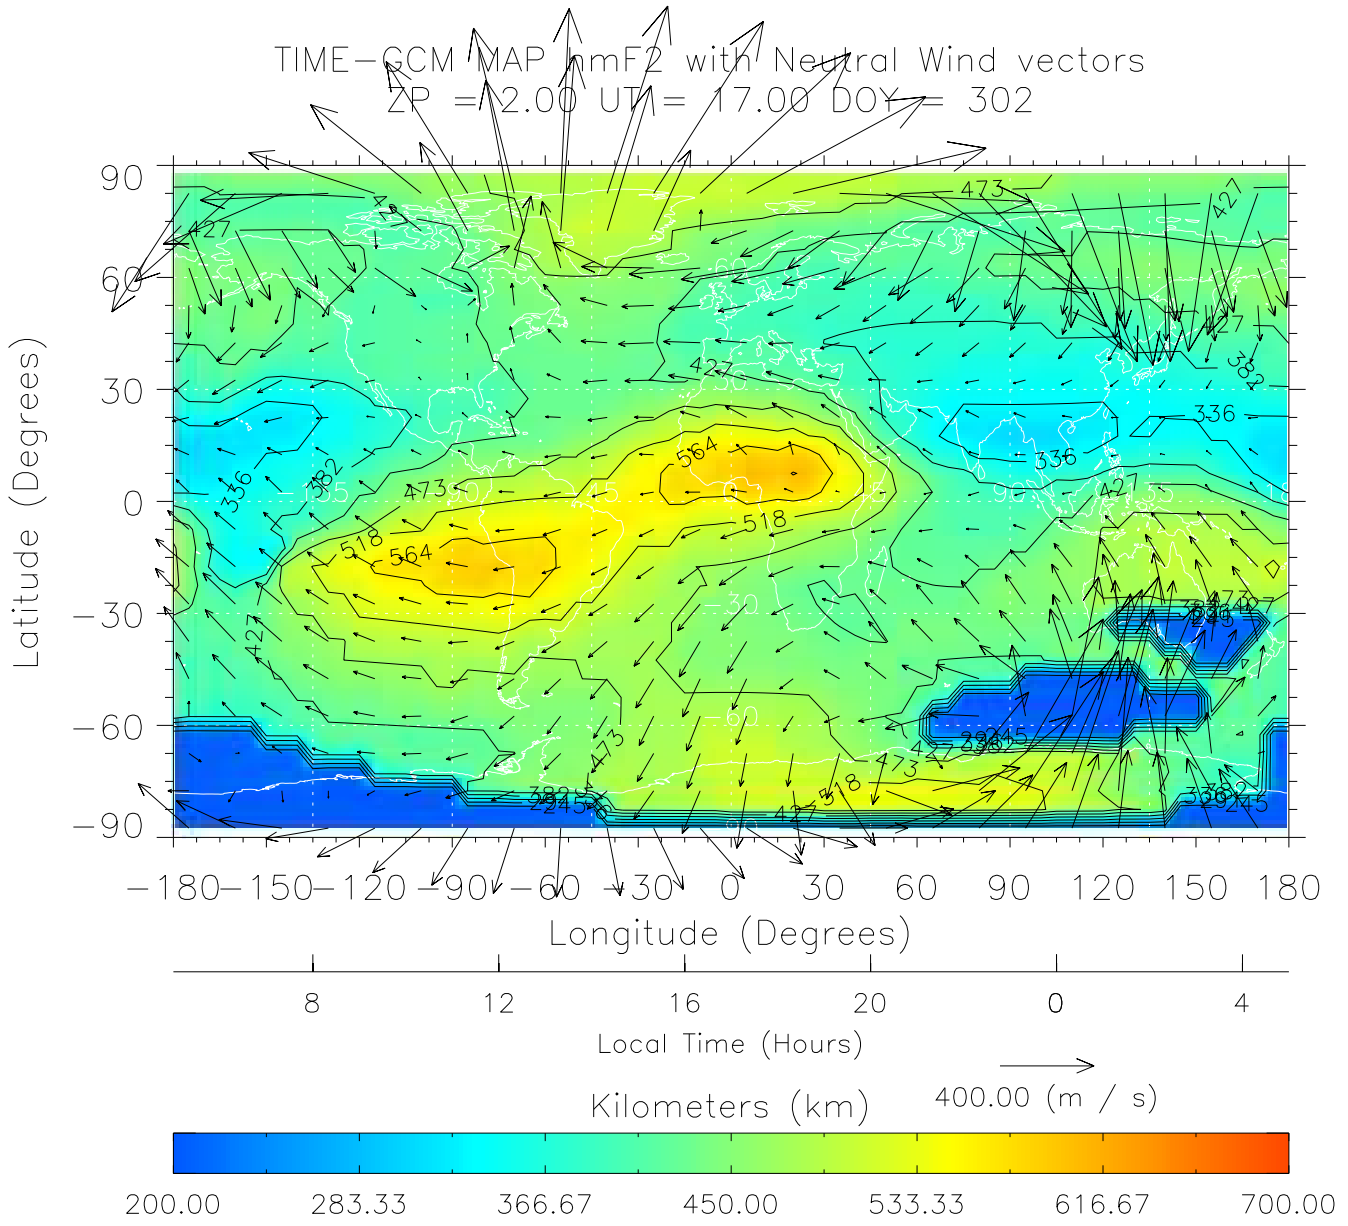

Created: Thu Mar 10 13:24:19 2005

From: /home/tgcm/histories/secondary/OctoberNovember2003/OctoberNovember2003_v1/302.nc