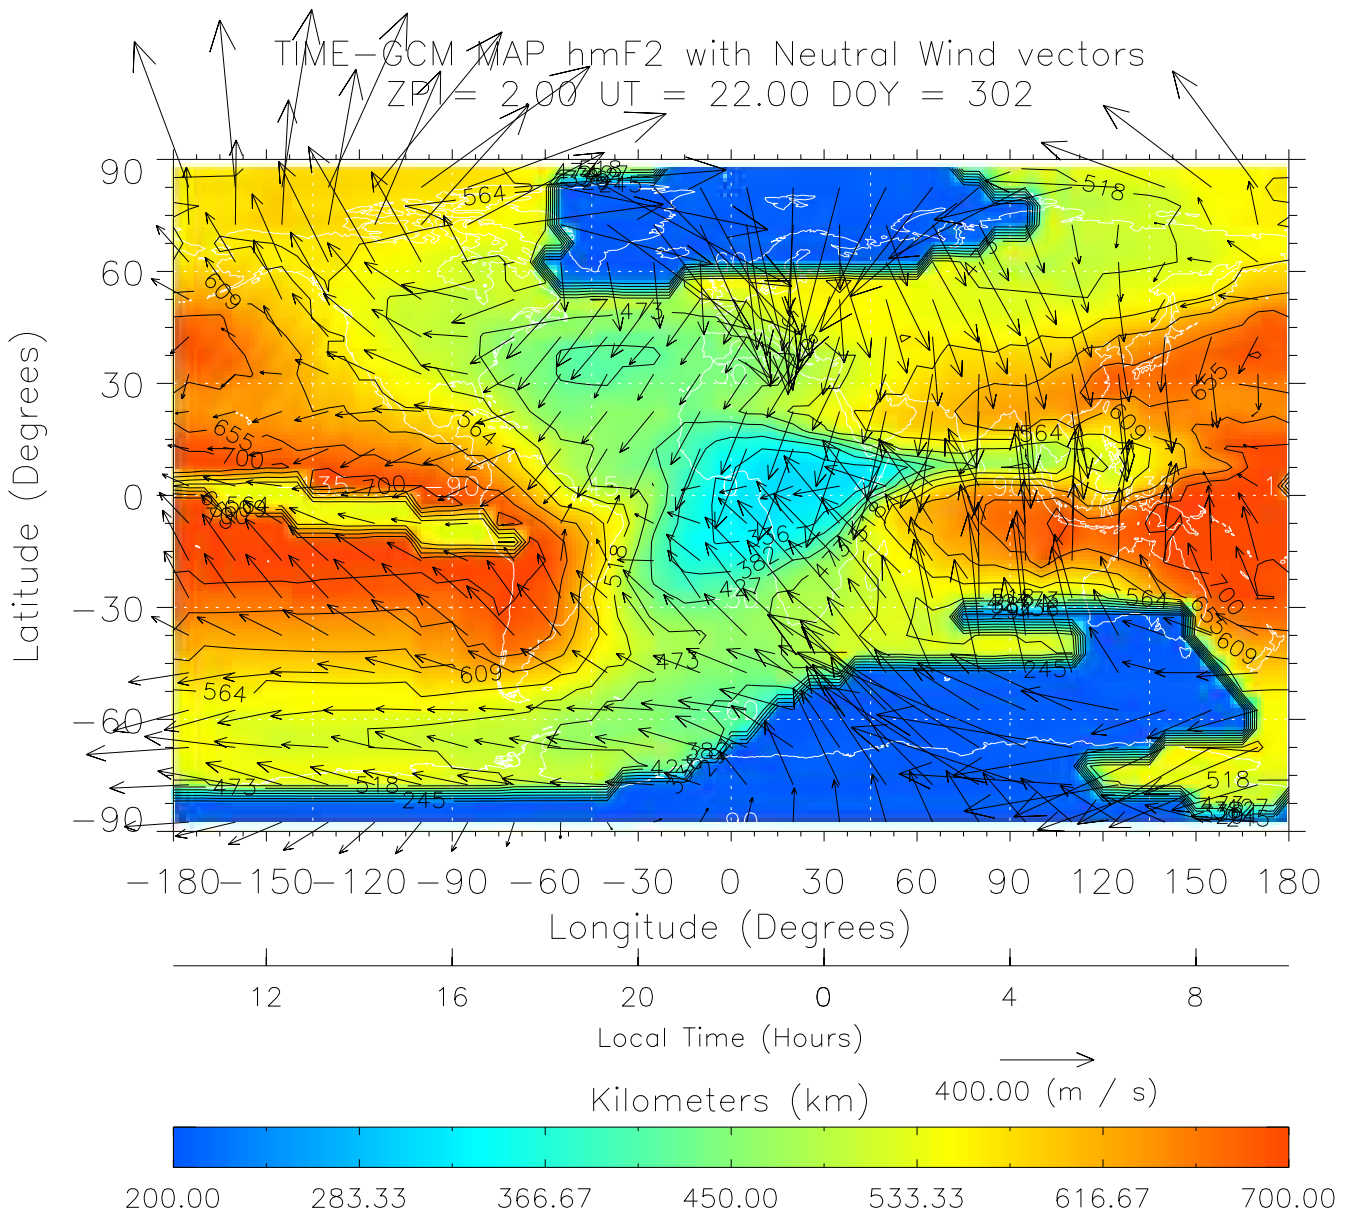

Created: Thu Mar 10 13:24:22 2005

From: /home/tgcm/histories/secondary/OctoberNovember2003/OctoberNovember2003_v1/302.nc