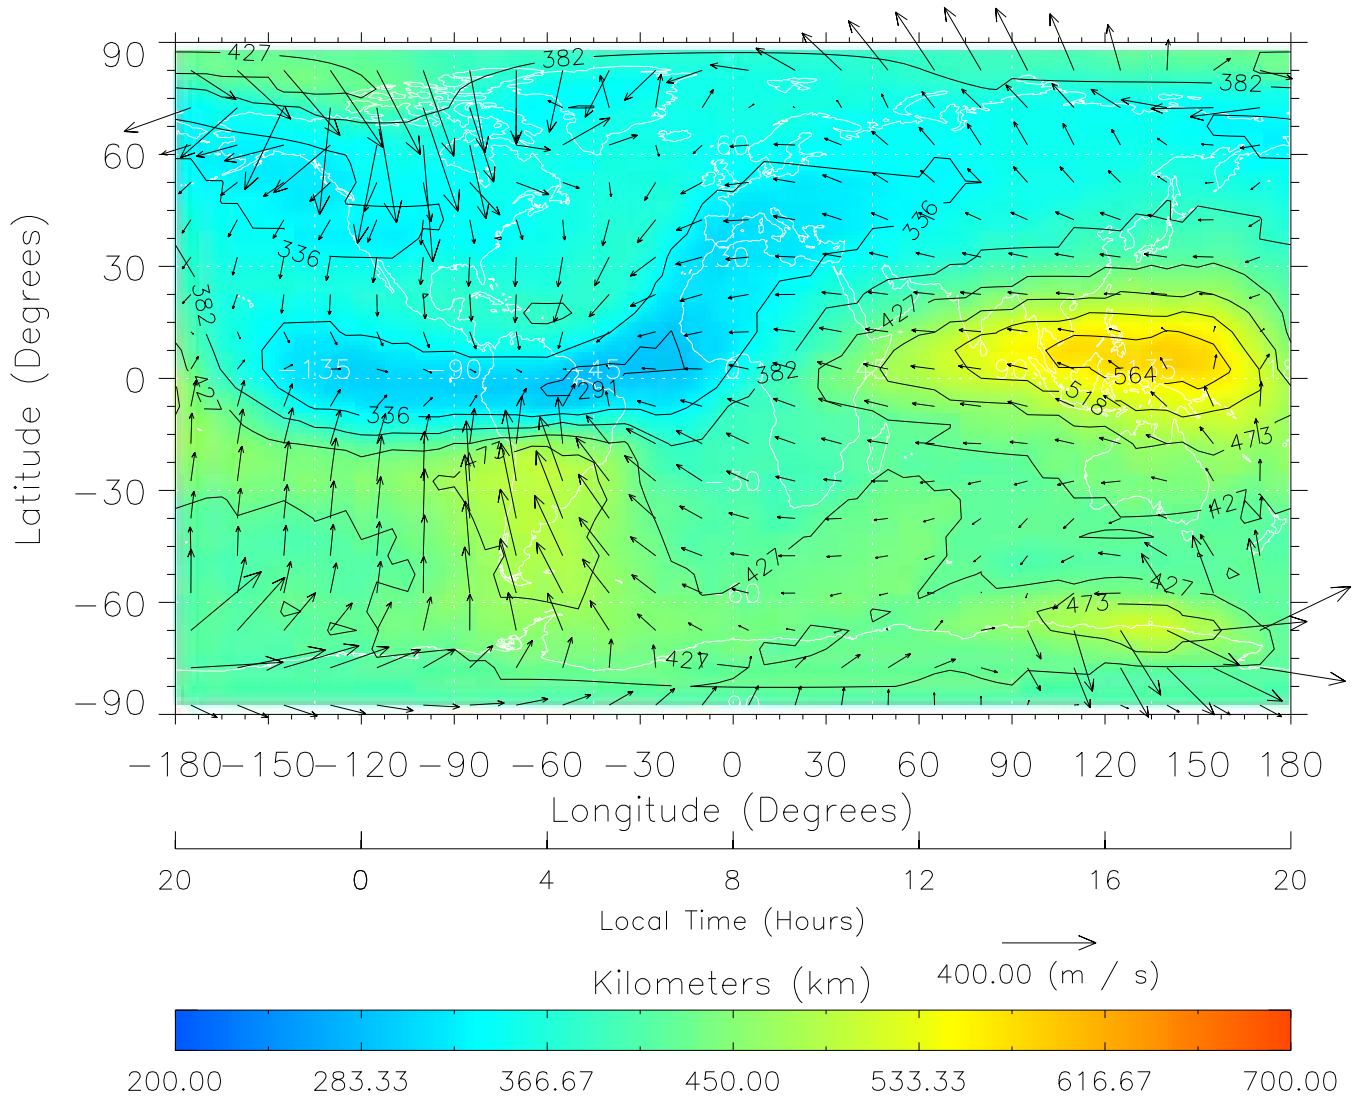

From: /home/tgcm/histories/secondary/OctoberNovember2003/OctoberNovember2003\_v1/302.nc

TIME-GCM MAP hmF2 with Neutral Wind vectors  
ZP = 2.00 UT = 7.00 DOY = 302

Created: Thu Mar 10 13:24:15 2005

From: /home/tgcm/histories/secondary/OctoberNovember2003/OctoberNovember2003\_v1/302.nc

TIME-GCM MAP hmF2 with Neutral Wind vectors  
 ZP = 2.00 UT = 8.00 DOY = 302

Created: Thu Mar 10 13:24:15 2005

From: /home/tgcm/histories/secondary/OctoberNovember2003/OctoberNovember2003\_v1/302.nc

TIME-GCM MAP hmF2 with Neutral Wind vectors  
ZP = 2.00 UT = 9.00 DOY = 302