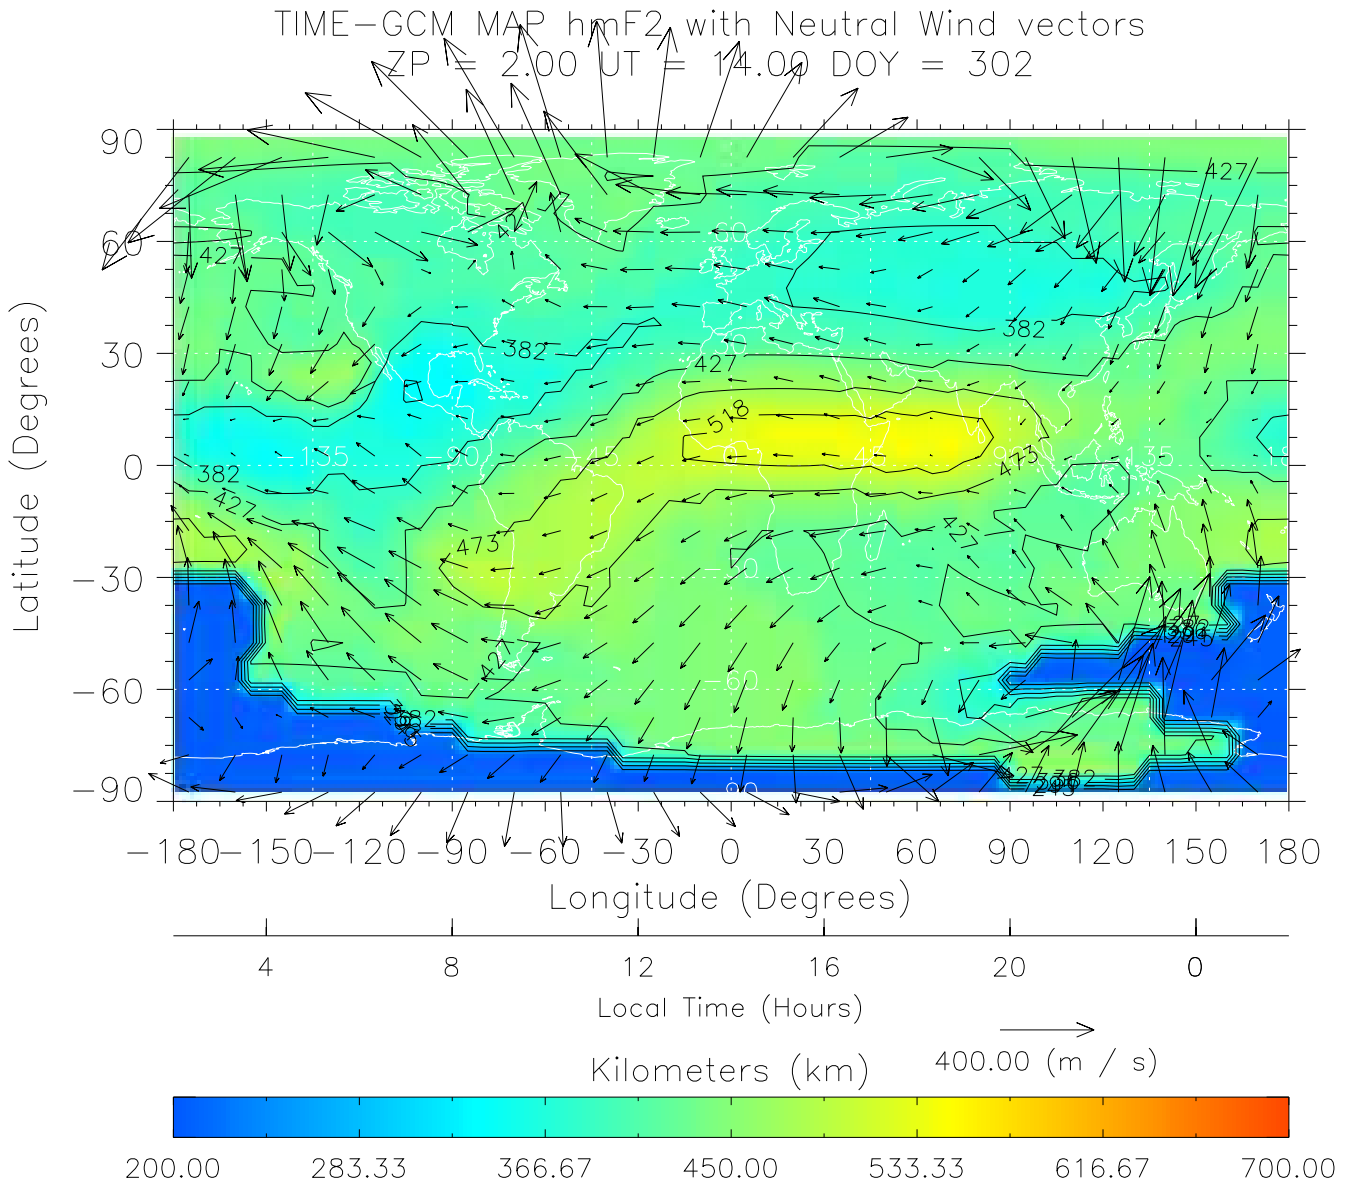

Created: Thu Mar 10 13:24:18 2005

From: /home/tgcm/histories/secondary/OctoberNovember2003/OctoberNovember2003_v1/302.nc