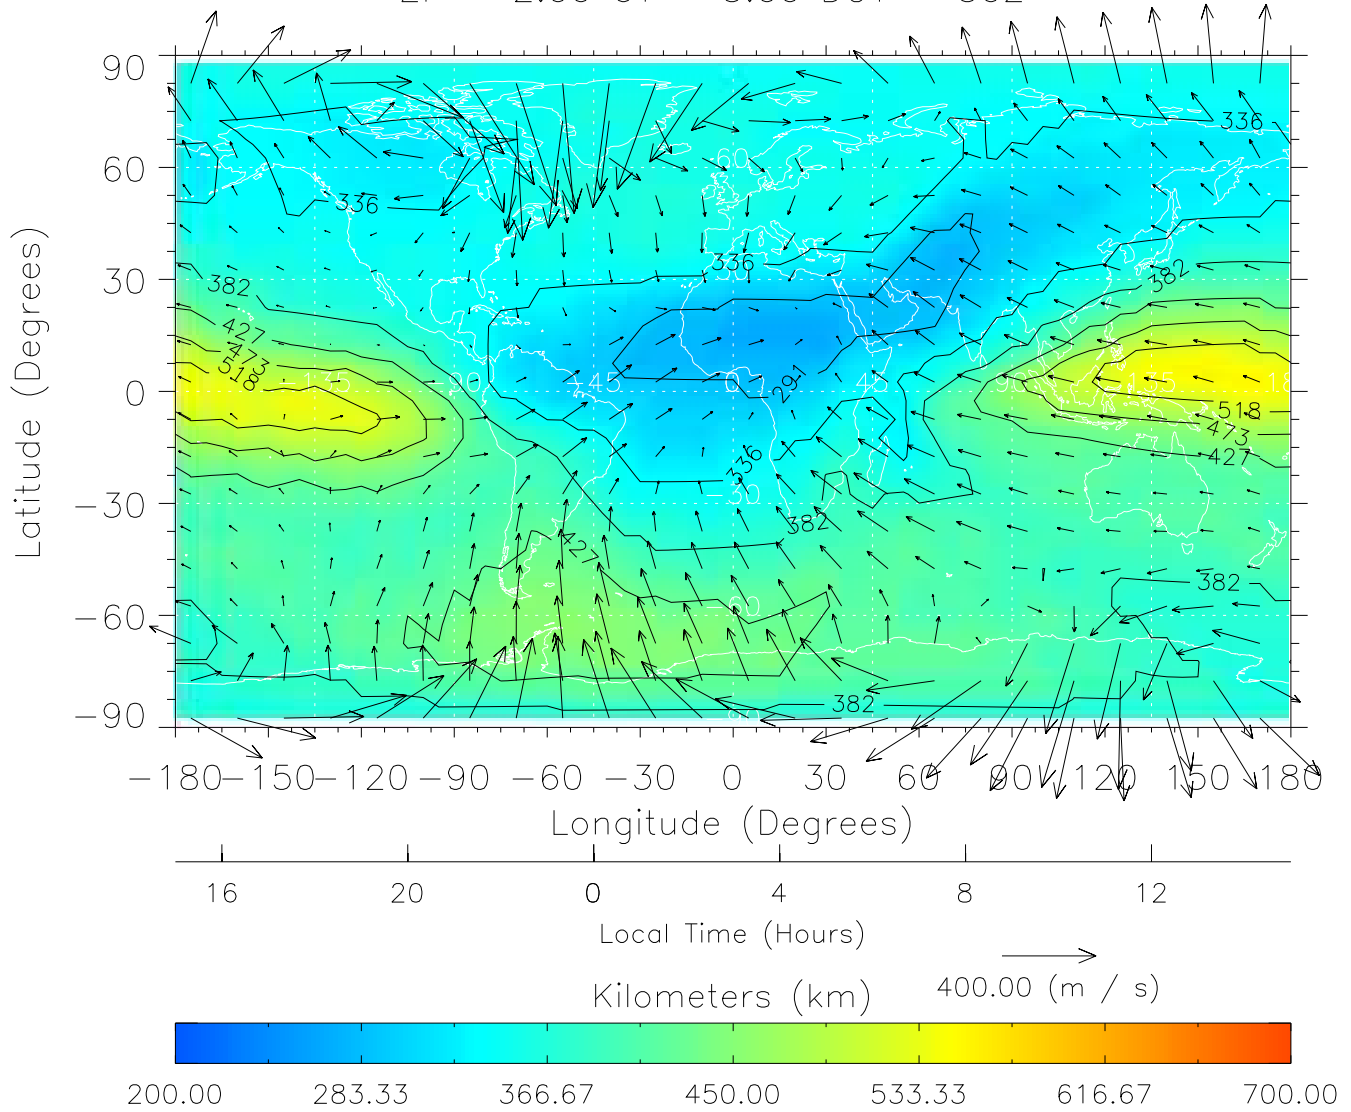

TIME-GCM MAP hmF2 with Neutral Wind vectors  
ZP = 2.00 UT = 0.00 DOY = 302

Created: Thu Mar 10 13:24:12 2005

From: /home/tgcm/histories/secondary/OctoberNovember2003/OctoberNovember2003\_v1/302.nc

TIME-GCM MAP hmF2 with Neutral Wind vectors  
ZP = 2.00 UT = 1.00 DOY = 302

Created: Thu Mar 10 13:24:12 2005

From: /home/tgcm/histories/secondary/OctoberNovember2003/OctoberNovember2003\_v1/302.nc

TIME-GCM MAP hmF2 with Neutral Wind vectors

ZP = 2.00 UT = 2.00 DOY = 302

Created: Thu Mar 10 13:24:12 2005

From: /home/tgcm/histories/secondary/OctoberNovember2003/OctoberNovember2003\_v1/302.nc

TIME-GCM MAP hmF2 with Neutral Wind vectors  
ZP = 2.00 UT = 3.00 DOY = 302

Created: Thu Mar 10 13:24:13 2005

From: /home/tgcm/histories/secondary/OctoberNovember2003/OctoberNovember2003\_v1/302.nc

TIME-GCM MAP hmF2 with Neutral Wind vectors  
ZP = 2.00 UT = 4.00 DOY = 302

Created: Thu Mar 10 13:24:13 2005

From: /home/tgcm/histories/secondary/OctoberNovember2003/OctoberNovember2003\_v1/302.nc

TIME-GCM MAP hmF2 with Neutral Wind vectors  
ZP = 2.00 UT = 5.00 DOY = 302