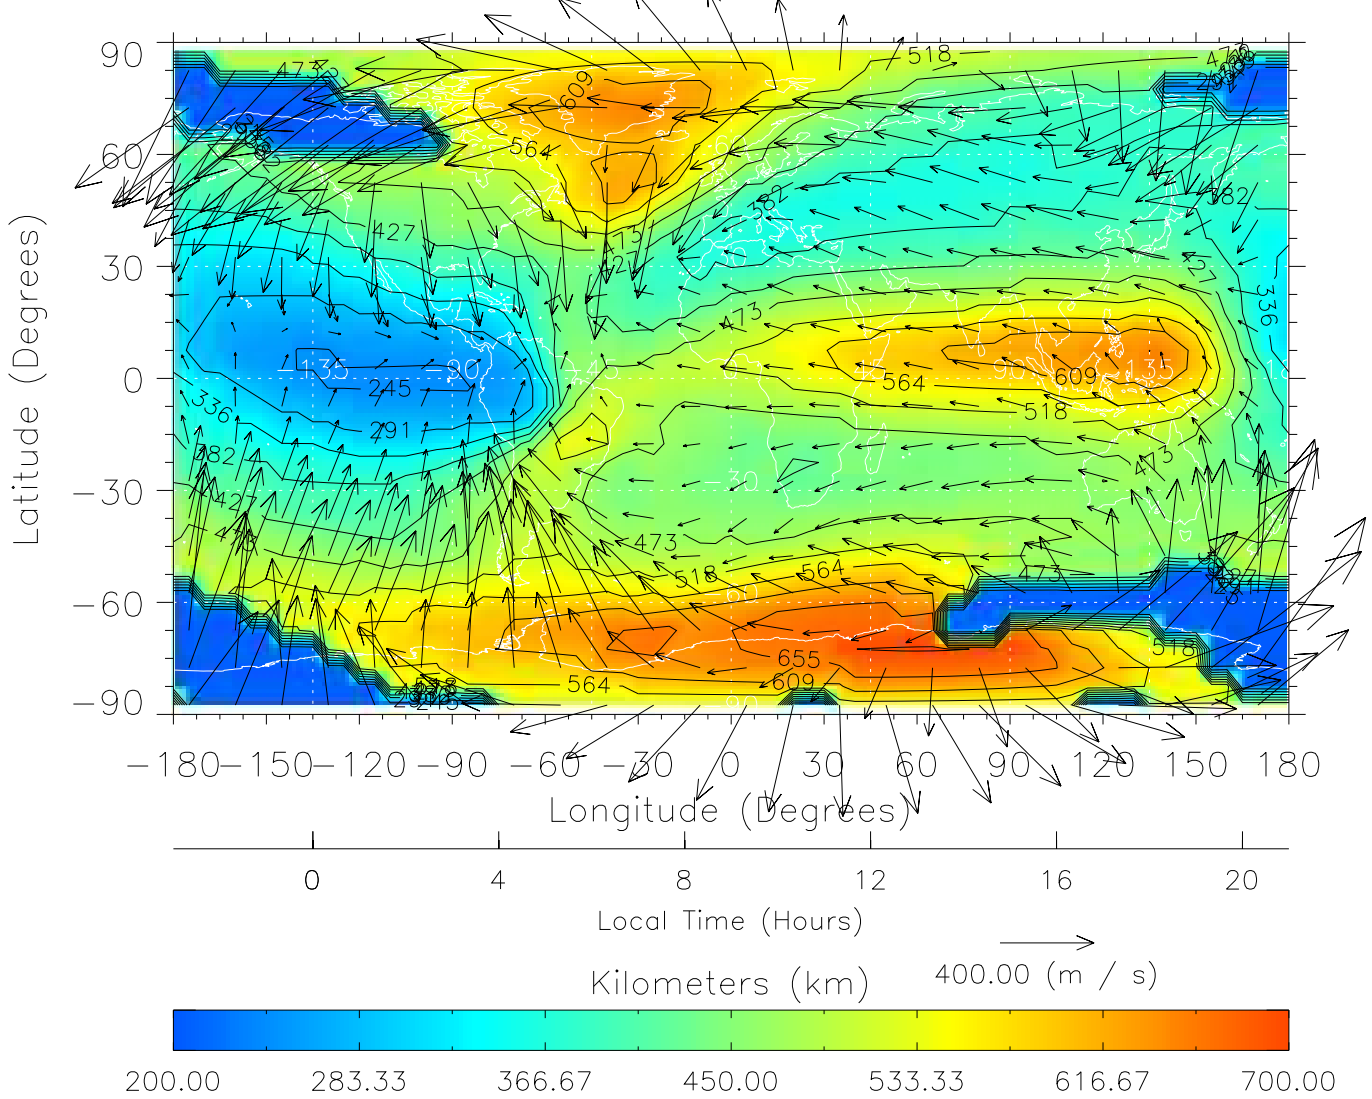

From: /home/tgcm/histories/secondary/OctoberNovember2003/OctoberNovember2003\_v1/302.nc

TIME-GCM MAP hmF2 with Neutral Wind vectors  
ZP = 2.00 UT = 7.00 DOY = 302

Created: Thu Mar 10 13:24:15 2005

From: /home/tgcm/histories/secondary/OctoberNovember2003/OctoberNovember2003\_v1/302.nc

TIME-GCM MAP hmF2 with Neutral Wind vectors  
 ZP = 2.00 UT = 8.00 DOY = 302

Created: Thu Mar 10 13:24:15 2005

From: /home/tgcm/histories/secondary/OctoberNovember2003/OctoberNovember2003\_v1/302.nc

TIME-GCM MAP hmF2 with Neutral Wind vectors  
ZP = 2.00 UT = 9.00 DOY = 302