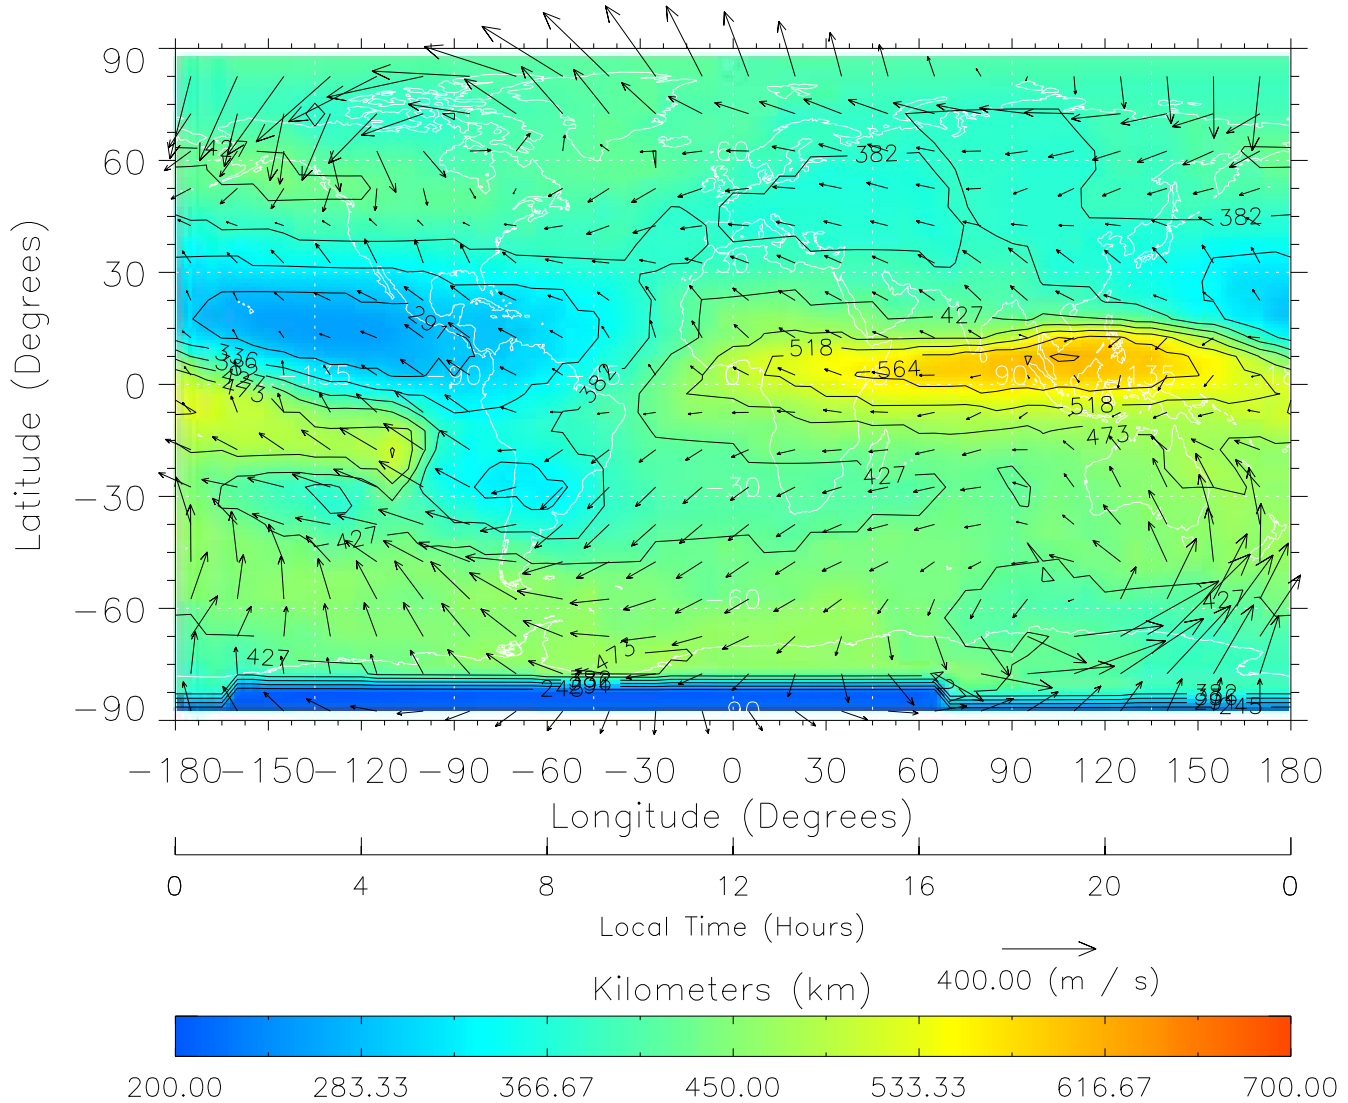

From: /home/tgcm/histories/secondary/OctoberNovember2003/OctoberNovember2003\_v1/302.nc

TIME-GCM MAP hmF2 with Neutral Wind vectors  
 ZP = 2.00 UT = 11.00 DOY = 302

Created: Thu Mar 10 13:24:17 2005

From: /home/tgcm/histories/secondary/OctoberNovember2003/OctoberNovember2003\_v1/302.nc

TIME-GCM MAP hmF2 with Neutral Wind vectors  
ZP = 2.00 UT = 12.00 DOY = 302

Created: Thu Mar 10 13:24:17 2005

From: /home/tgcm/histories/secondary/OctoberNovember2003/OctoberNovember2003\_v1/302.nc

TIME-GCM MAP hmF2 with Neutral Wind vectors