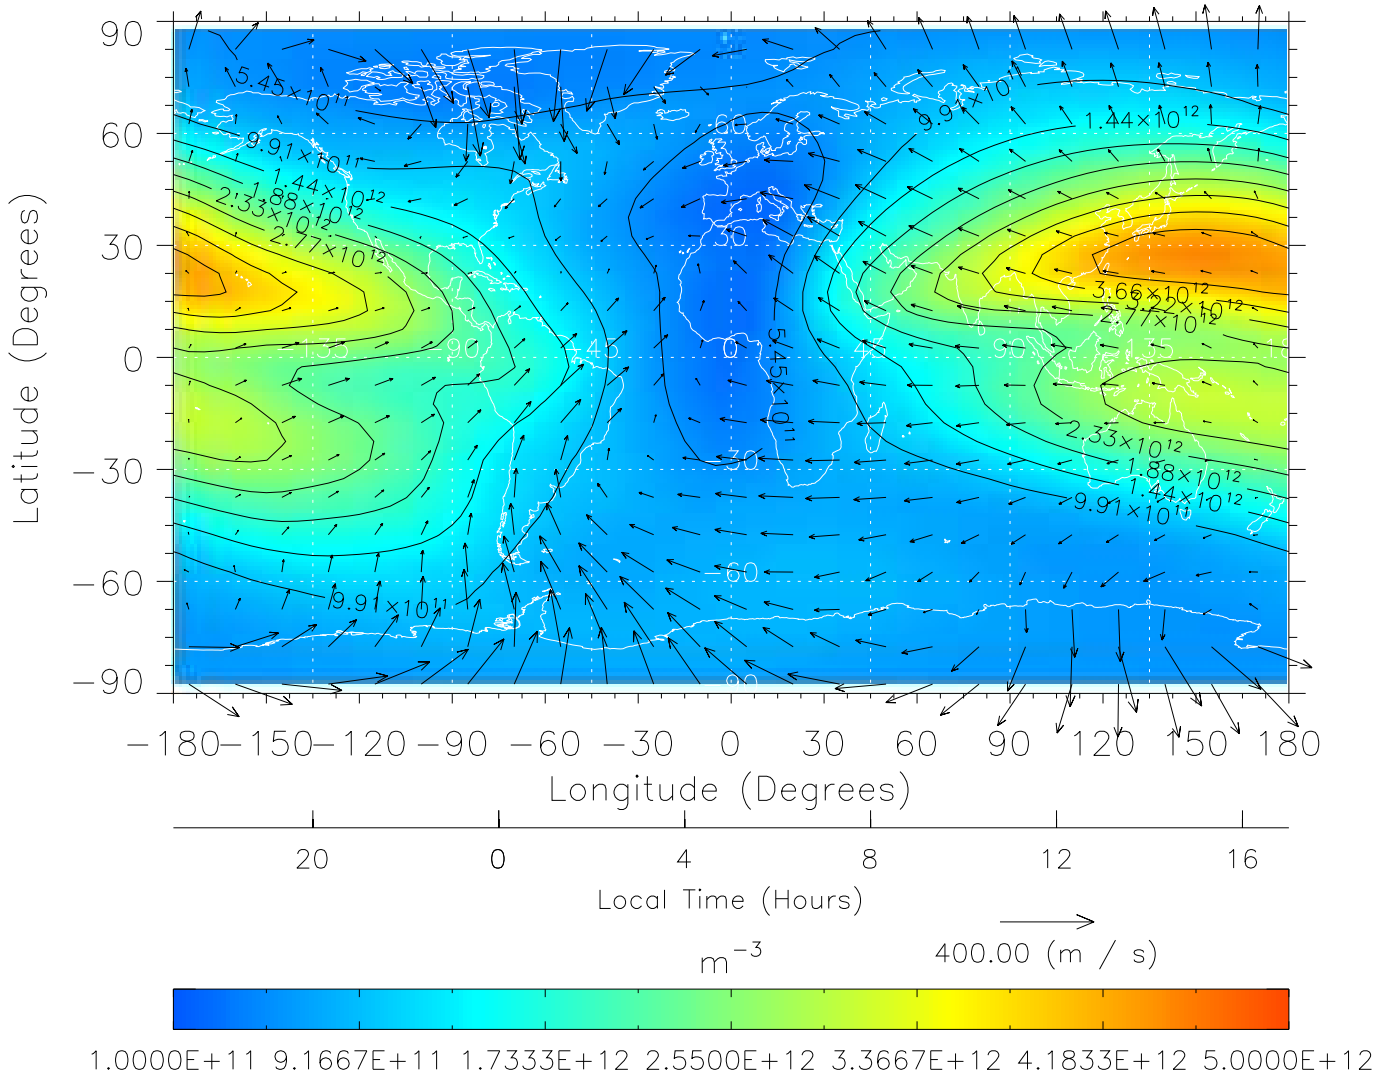

From: /home/tgcm/histories/secondary/OctoberNovember2003/OctoberNovember2003_v1/302.nc

TIME-GCM MAP NmF2 with Neutral Wind vectors
 ZP = 2.00 UT = 3.00 DOY = 302

Created: Thu Mar 10 14:20:41 2005

From: /home/tgcm/histories/secondary/OctoberNovember2003/OctoberNovember2003_v1/302.nc

TIME-GCM MAP NmF2 with Neutral Wind vectors
 ZP = 2.00 UT = 4.00 DOY = 302

Created: Thu Mar 10 14:20:41 2005

From: /home/tgcm/histories/secondary/OctoberNovember2003/OctoberNovember2003_v1/302.nc

TIME-GCM MAP NmF2 with Neutral Wind vectors
 ZP = 2.00 UT = 5.00 DOY = 302