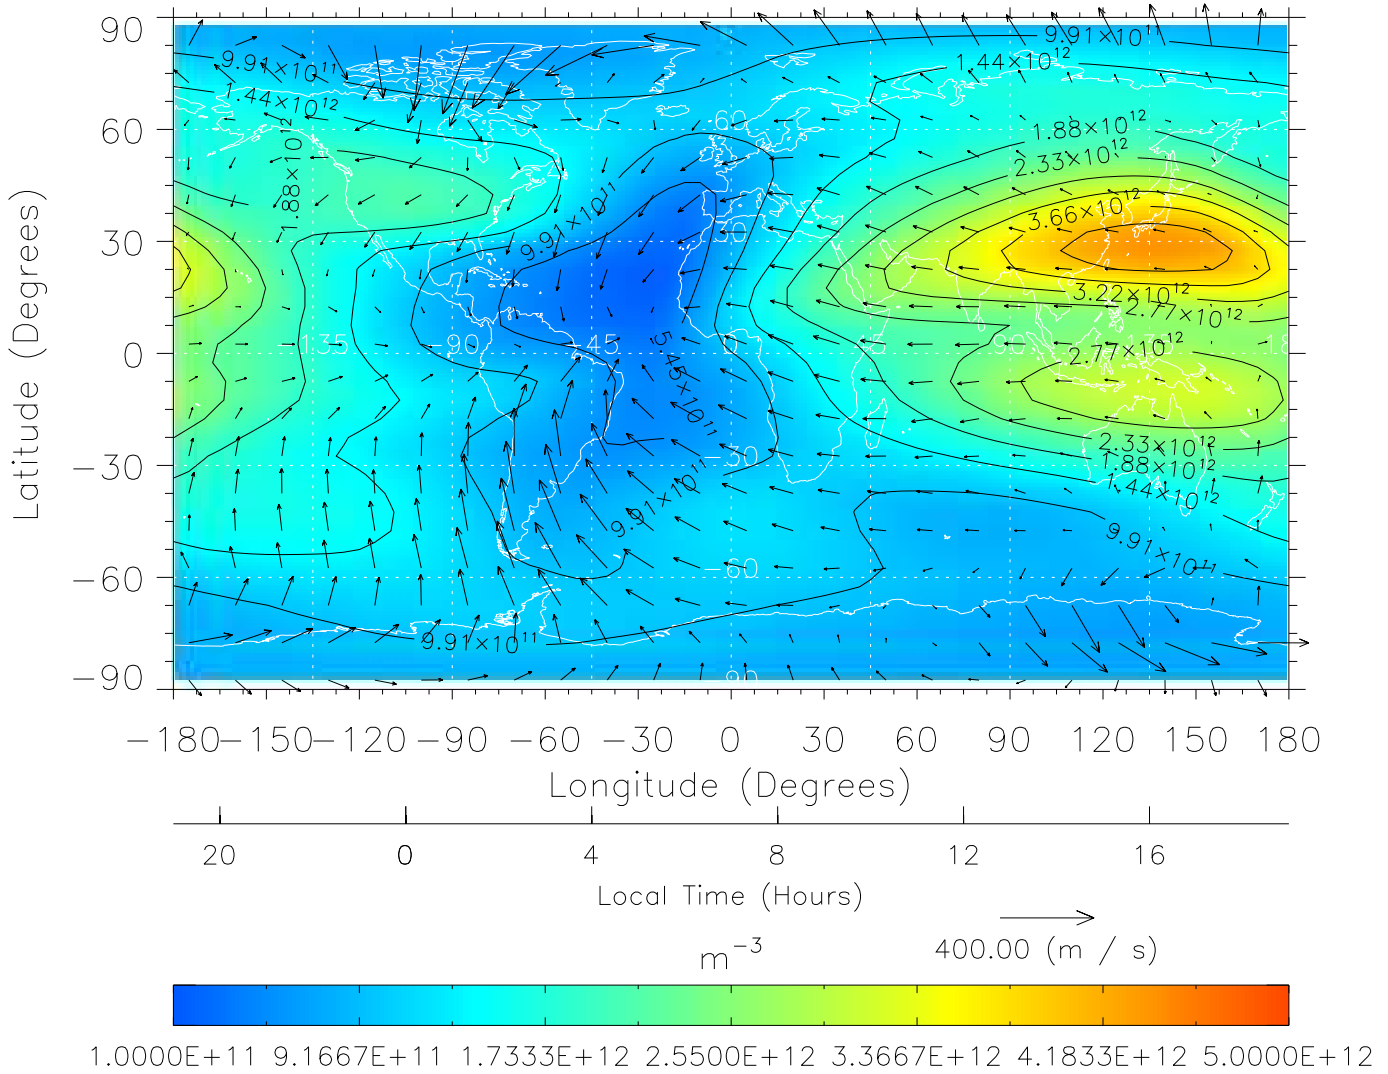

TIME-GCM MAP NmF2 with Neutral Wind vectors
ZP = 2.00 UT = 7.00 DOY = 302

Created: Thu Mar 10 14:20:43 2005

From: /home/tgcm/histories/secondary/OctoberNovember2003/OctoberNovember2003_v1/302.nc