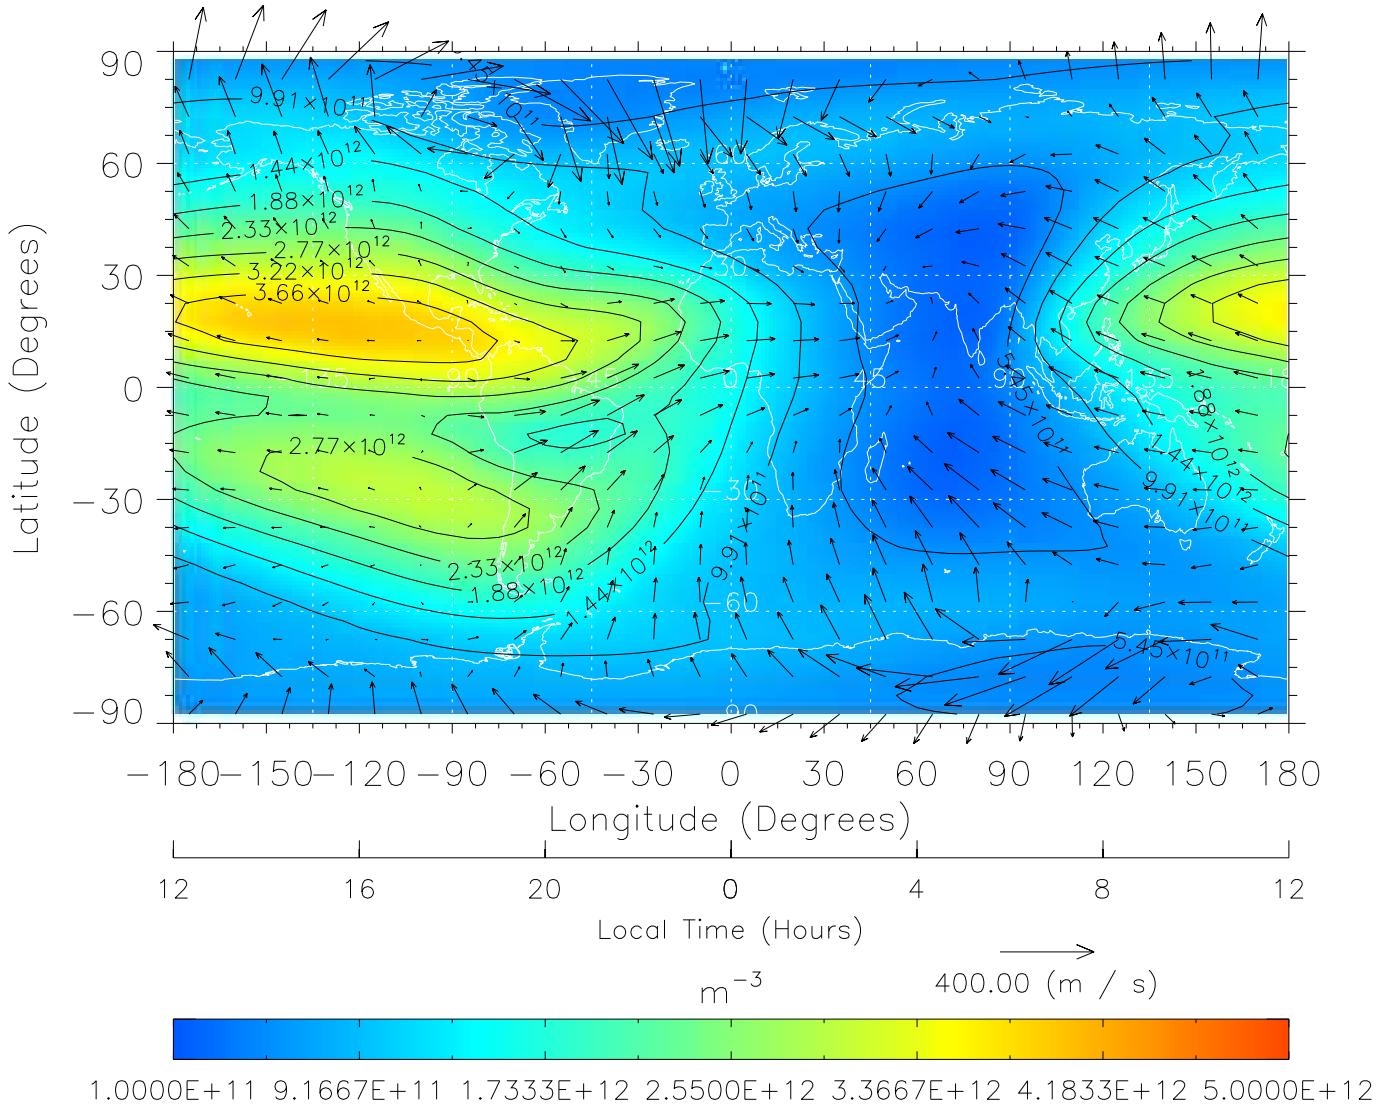

TIME-GCM MAP NmF2 with Neutral Wind vectors
 ZP = 2.00 UT = 0.00 DOY = 302

Created: Thu Mar 10 14:20:39 2005

From: /home/tgcm/histories/secondary/OctoberNovember2003/OctoberNovember2003_v1/302.nc

TIME-GCM MAP NmF2 with Neutral Wind vectors
 ZP = 2.00 UT = 1.00 DOY = 302

Created: Thu Mar 10 14:20:40 2005

From: /home/tgcm/histories/secondary/OctoberNovember2003/OctoberNovember2003_v1/302.nc

TIME-GCM MAP NmF2 with Neutral Wind vectors

ZP = 2.00 UT = 2.00 DOY = 302

Created: Thu Mar 10 14:20:40 2005