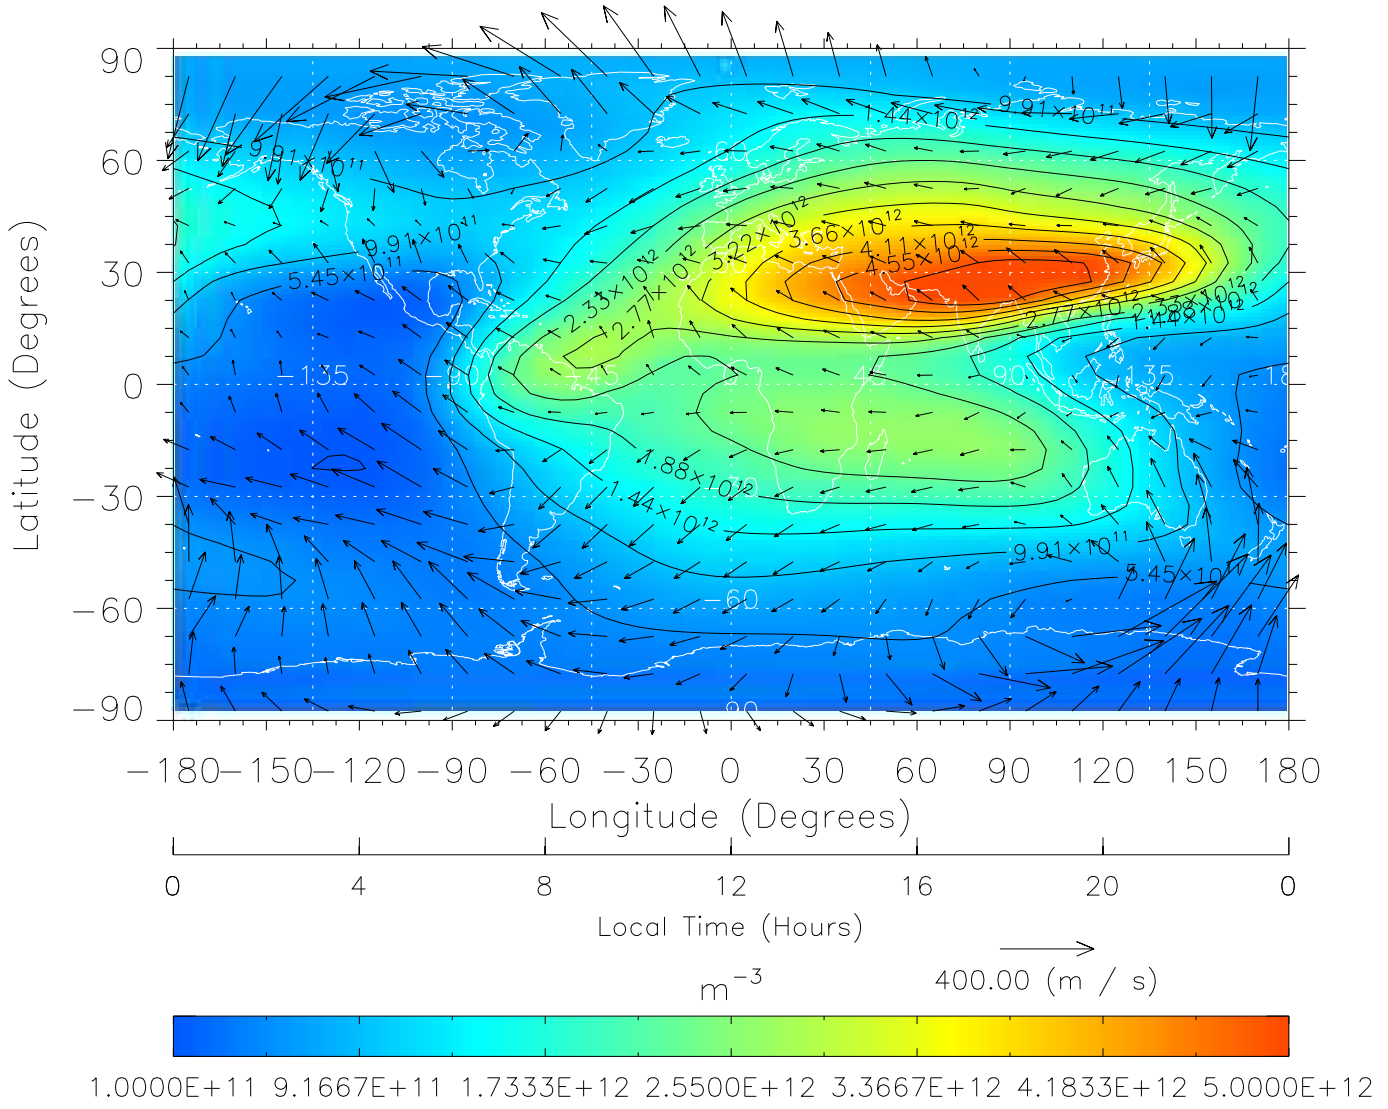

TIME-GCM MAP NmF2 with Neutral Wind vectors
ZP = 2.00 UT = 12.00 DOY = 302

Created: Thu Mar 10 14:20:45 2005

From: /home/tgcm/histories/secondary/OctoberNovember2003/OctoberNovember2003_v1/302.nc