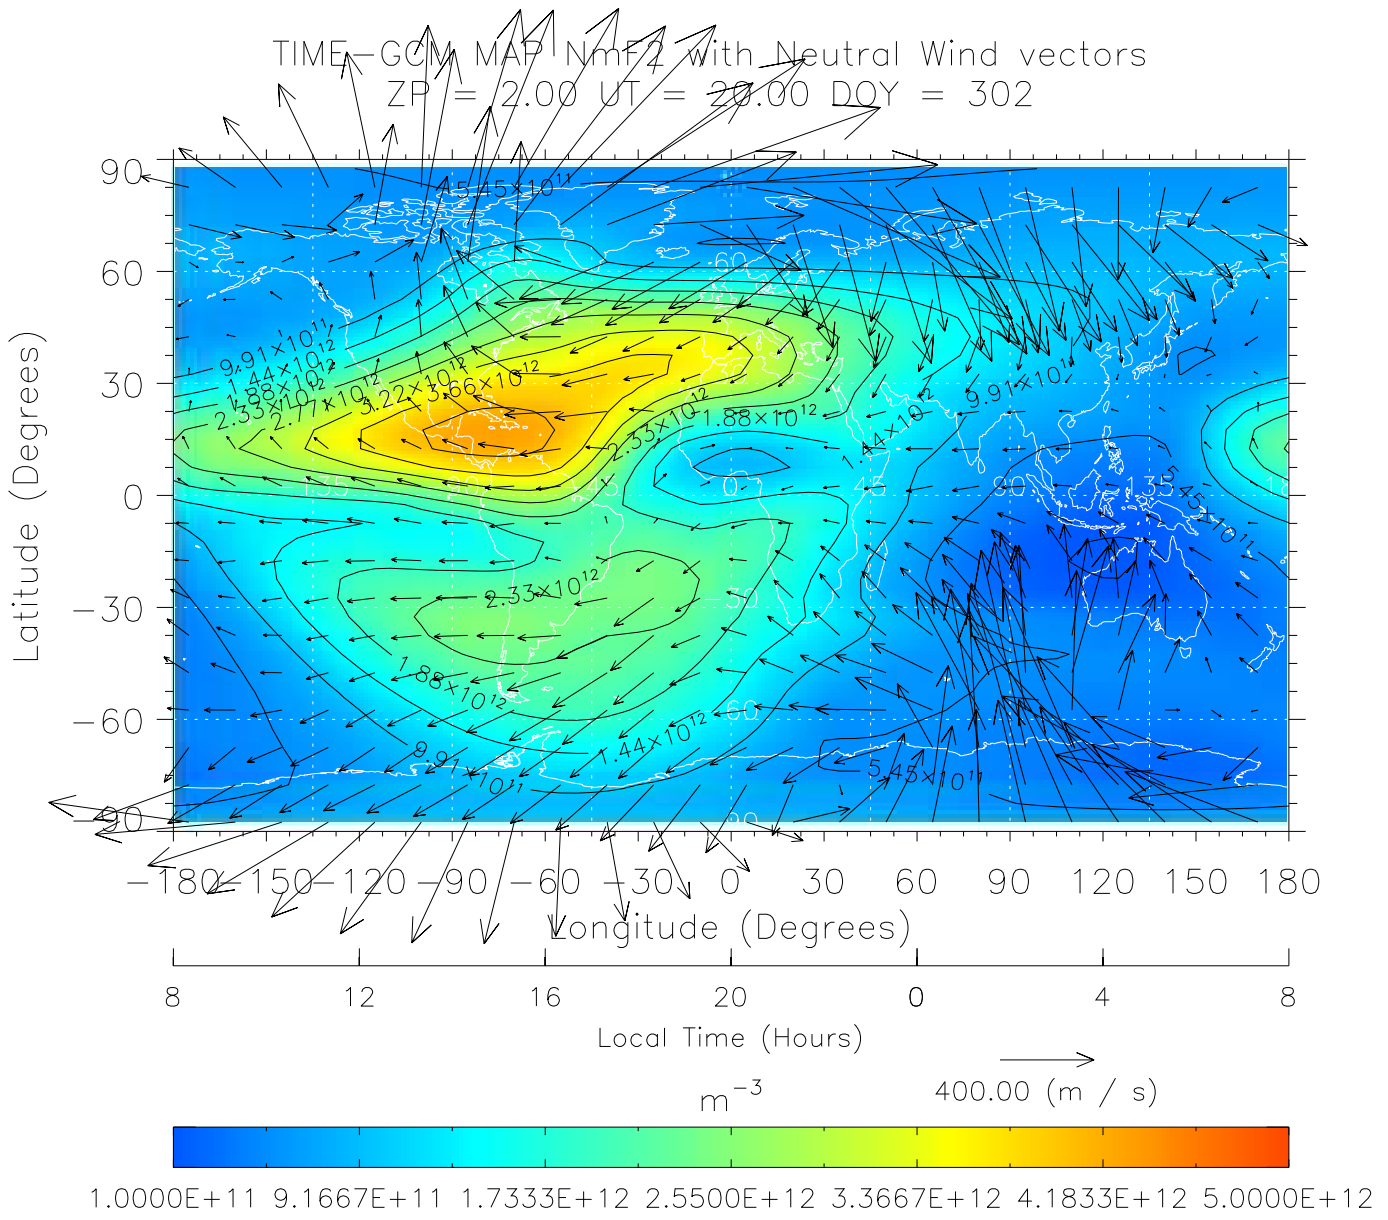

Created: Thu Mar 10 14:20:49 2005

From: /home/tgcm/histories/secondary/OctoberNovember2003/OctoberNovember2003_v1/302.nc