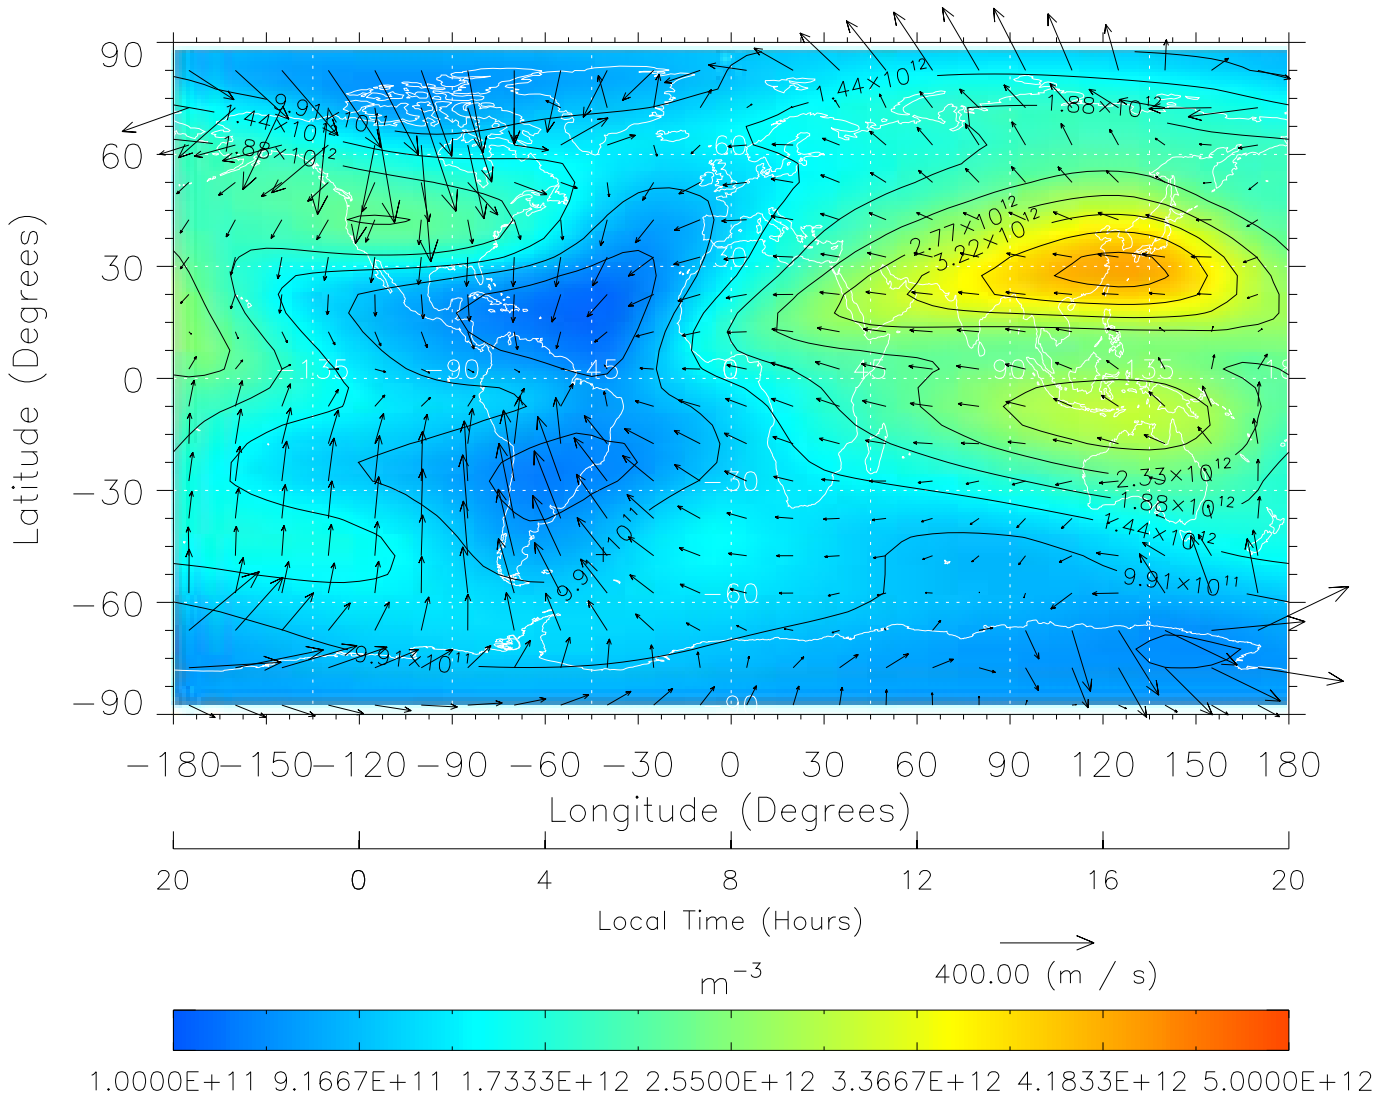

From: /home/tgcm/histories/secondary/OctoberNovember2003/OctoberNovember2003_v1/302.nc

TIME-GCM MAP NmF2 with Neutral Wind vectors
 ZP = 2.00 UT = 7.00 DOY = 302

Created: Thu Mar 10 14:20:43 2005

From: /home/tgcm/histories/secondary/OctoberNovember2003/OctoberNovember2003_v1/302.nc

TIME-GCM MAP NmF2 with Neutral Wind vectors
 ZP = 2.00 UT = 8.00 DOY = 302

Created: Thu Mar 10 14:20:43 2005

From: /home/tgcm/histories/secondary/OctoberNovember2003/OctoberNovember2003_v1/302.nc

TIME-GCM MAP NmF2 with Neutral Wind vectors
 ZP = 2.00 UT = 9.00 DOY = 302