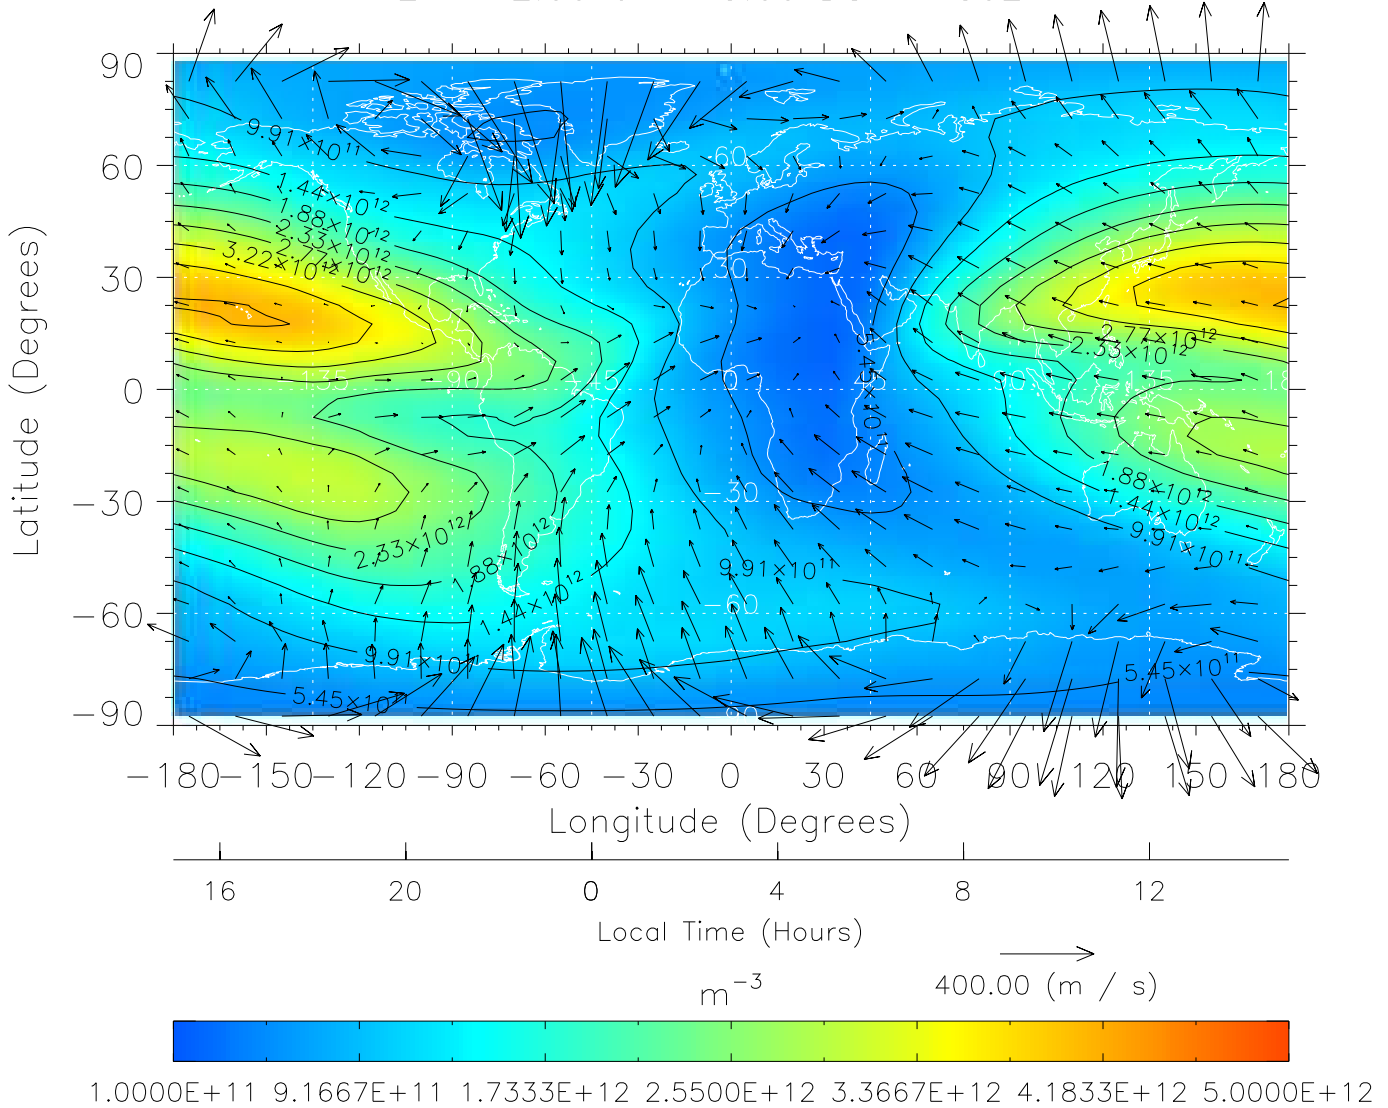

TIME-GCM MAP NmF2 with Neutral Wind vectors
 ZP = 2.00 UT = 0.00 DOY = 302

Created: Thu Mar 10 14:20:39 2005

From: /home/tgcm/histories/secondary/OctoberNovember2003/OctoberNovember2003_v1/302.nc

TIME-GCM MAP NmF2 with Neutral Wind vectors
 ZP = 2.00 UT = 1.00 DOY = 302

Created: Thu Mar 10 14:20:40 2005

From: /home/tgcm/histories/secondary/OctoberNovember2003/OctoberNovember2003_v1/302.nc

TIME-GCM MAP NmF2 with Neutral Wind vectors

ZP = 2.00 UT = 2.00 DOY = 302

Created: Thu Mar 10 14:20:40 2005

From: /home/tgcm/histories/secondary/OctoberNovember2003/OctoberNovember2003_v1/302.nc

TIME-GCM MAP NmF2 with Neutral Wind vectors
 ZP = 2.00 UT = 3.00 DOY = 302

Created: Thu Mar 10 14:20:41 2005

From: /home/tgcm/histories/secondary/OctoberNovember2003/OctoberNovember2003_v1/302.nc