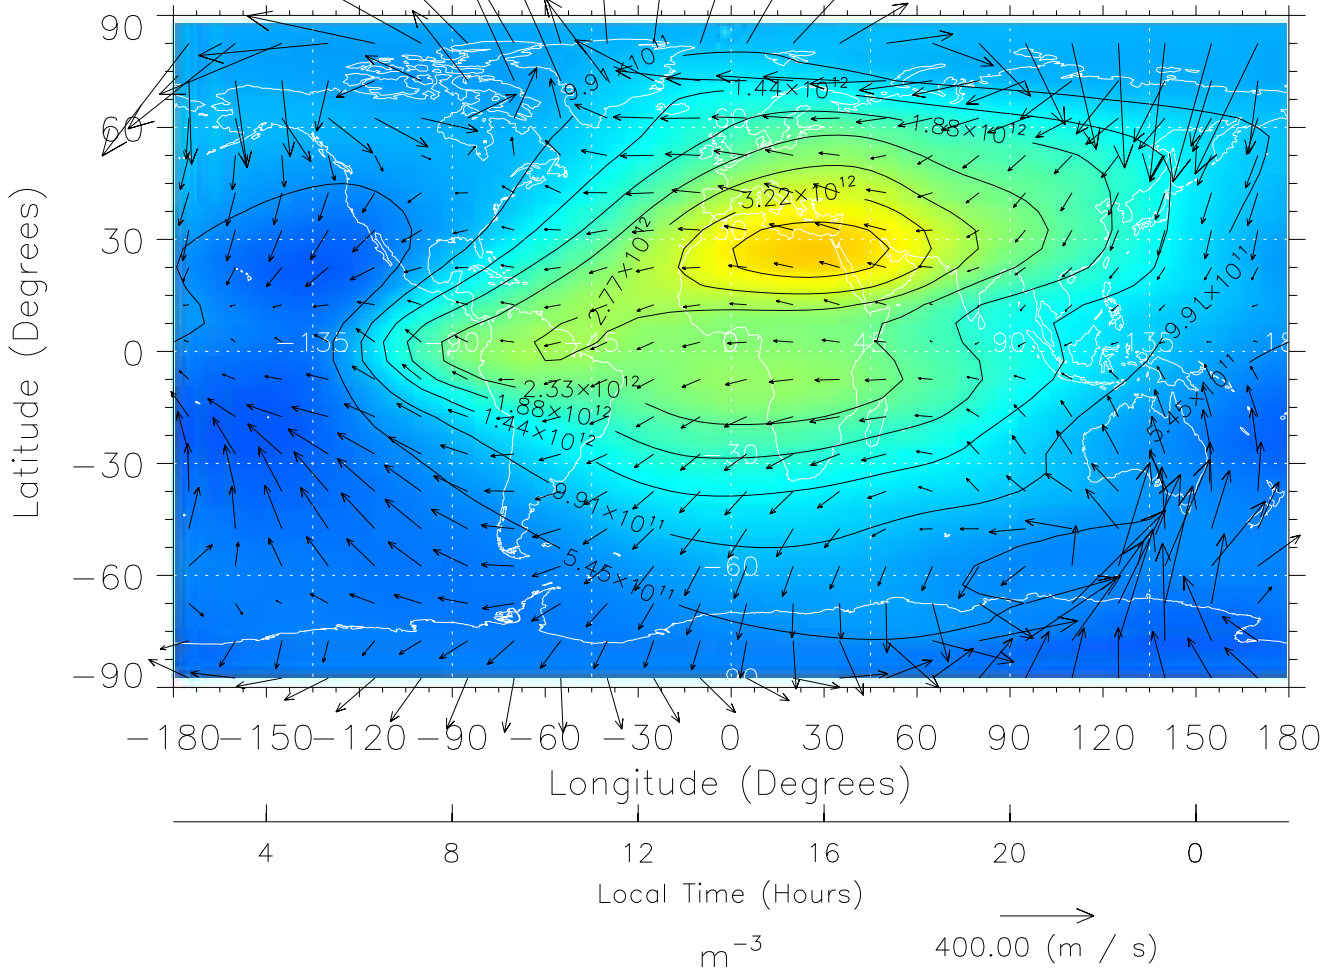

ZP = 2.00 U = 13.00 DOY = 302

Created: Thu Mar 10 14:20:46 2005

From: /home/tgcm/histories/secondary/OctoberNovember2003/OctoberNovember2003_v1/302.nc

TIME-GCM MAP NmF2 with Neutral Wind vectors

ZP = 2.00 UT = 14.00 DOY = 302