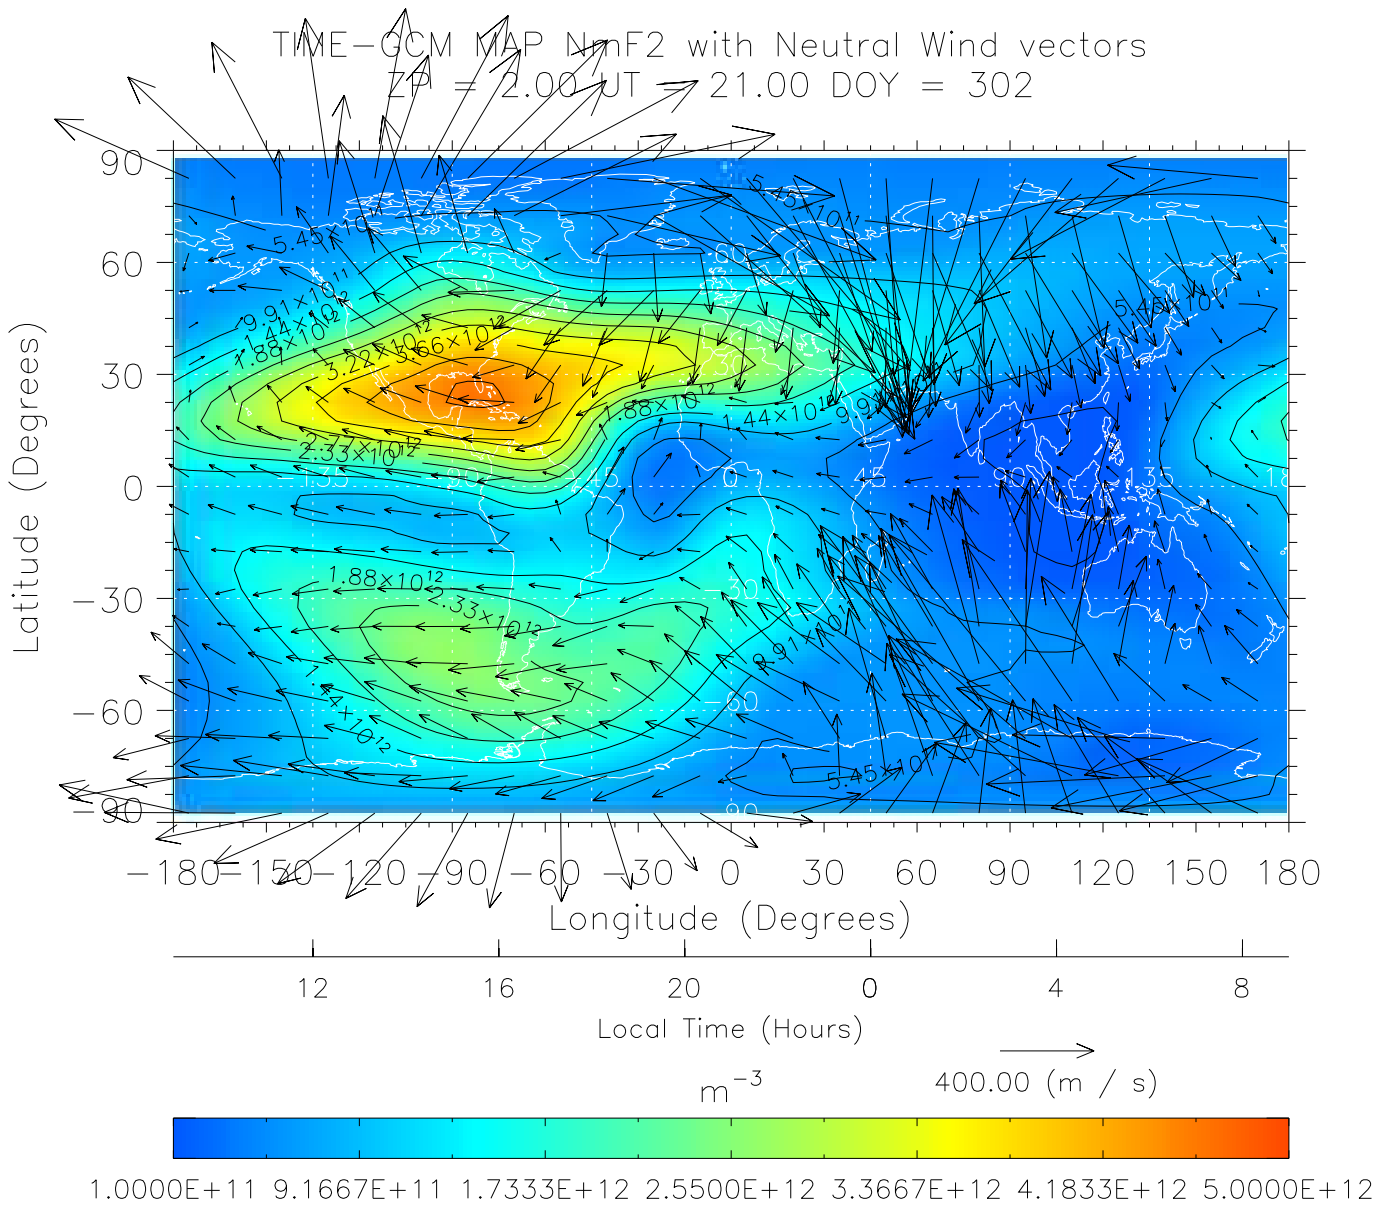

Created: Thu Mar 10 14:20:49 2005

From: /home/tgcm/histories/secondary/OctoberNovember2003/OctoberNovember2003_v1/302.nc