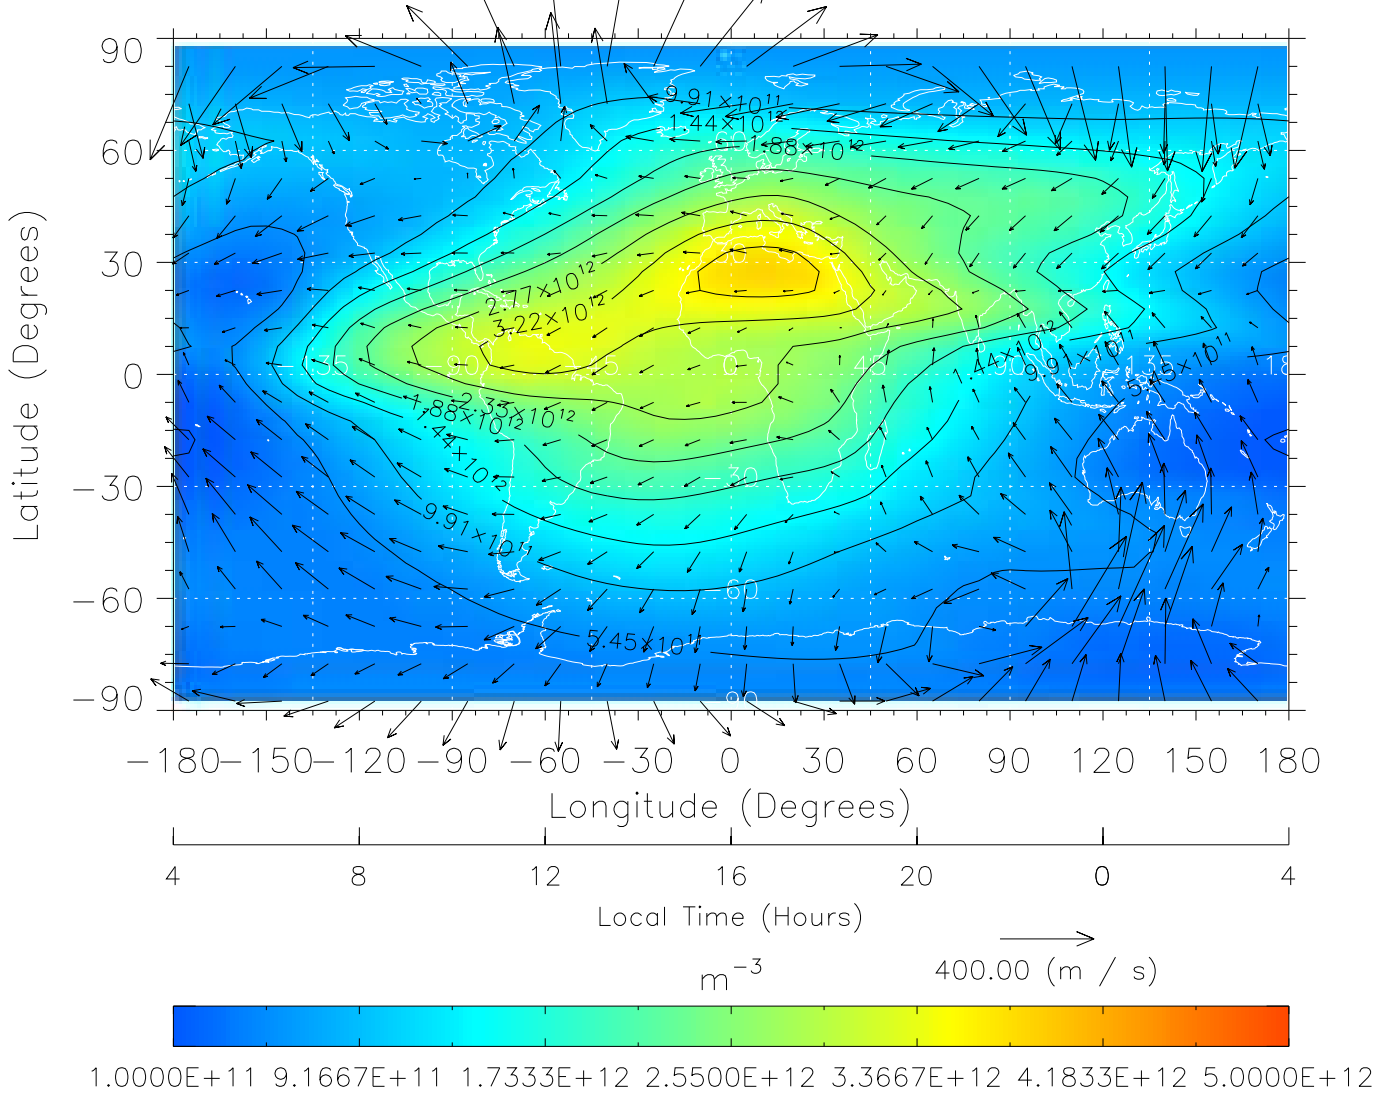

ZP = 2.00 UT = 15.00 DOY = 302

Created: Thu Mar 10 14:20:47 2005

From: /home/tgcm/histories/secondary/OctoberNovember2003/OctoberNovember2003_v1/302.nc

TIME-GCM MAP NmF2 with Neutral Wind vectors

ZP = 2.00 UT = 16.00 DOY = 302