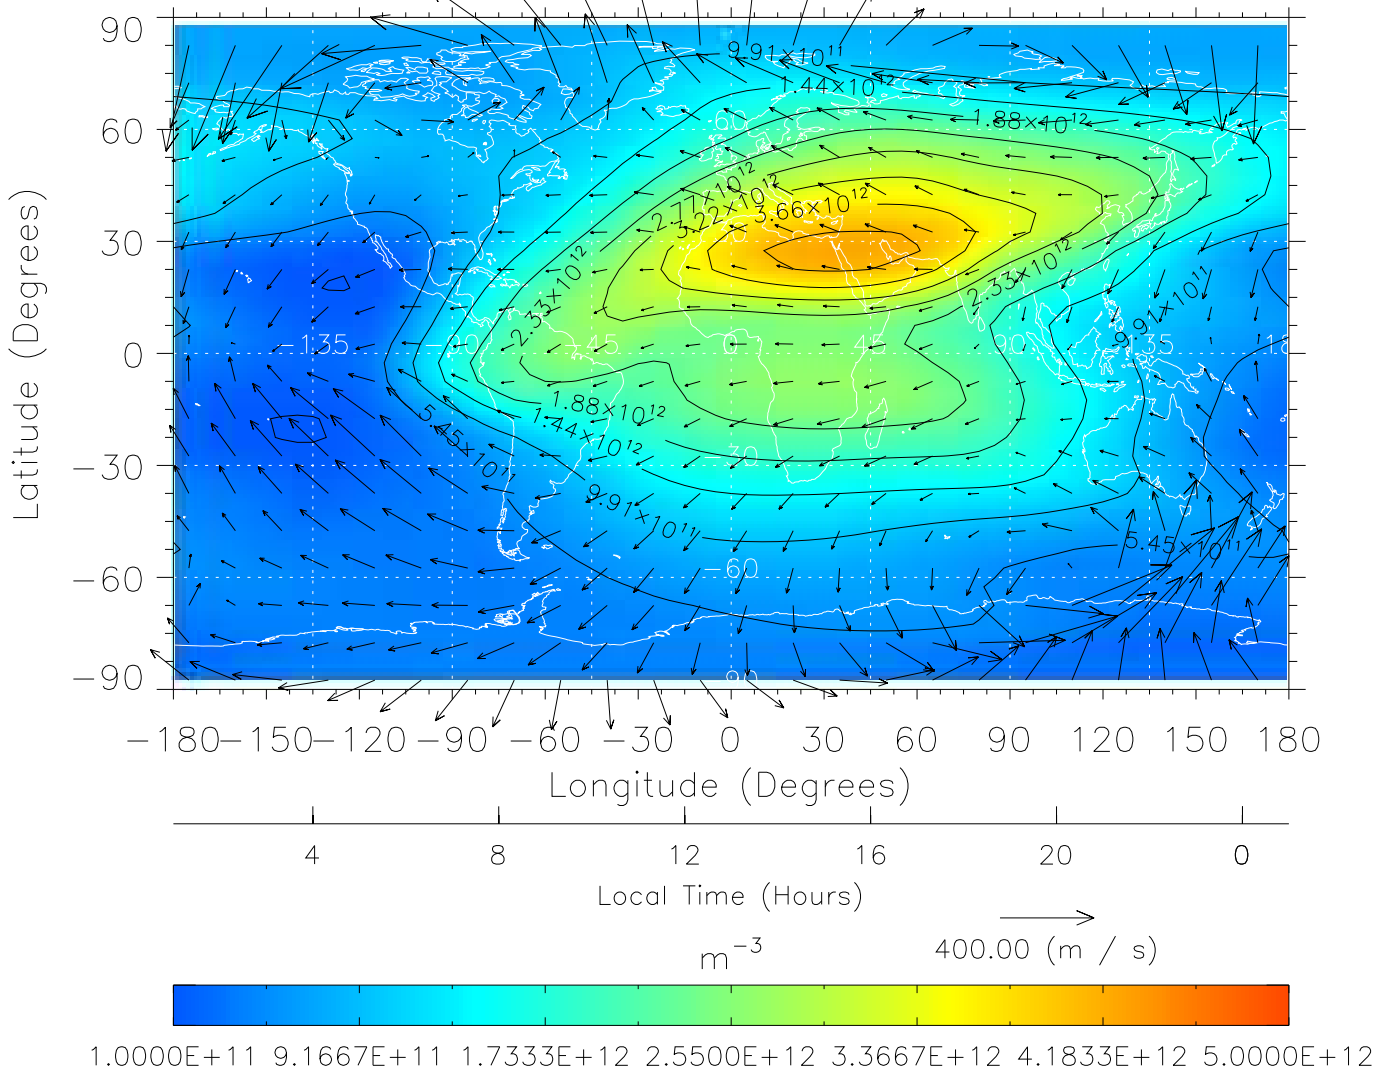

TIME-GCM MAP NmF2 with Neutral Wind vectors

ZP = 2.00 U = 13.00 DOY = 302

Created: Thu Mar 10 14:20:46 2005

From: /home/tgcm/histories/secondary/OctoberNovember2003/OctoberNovember2003_v1/302.nc