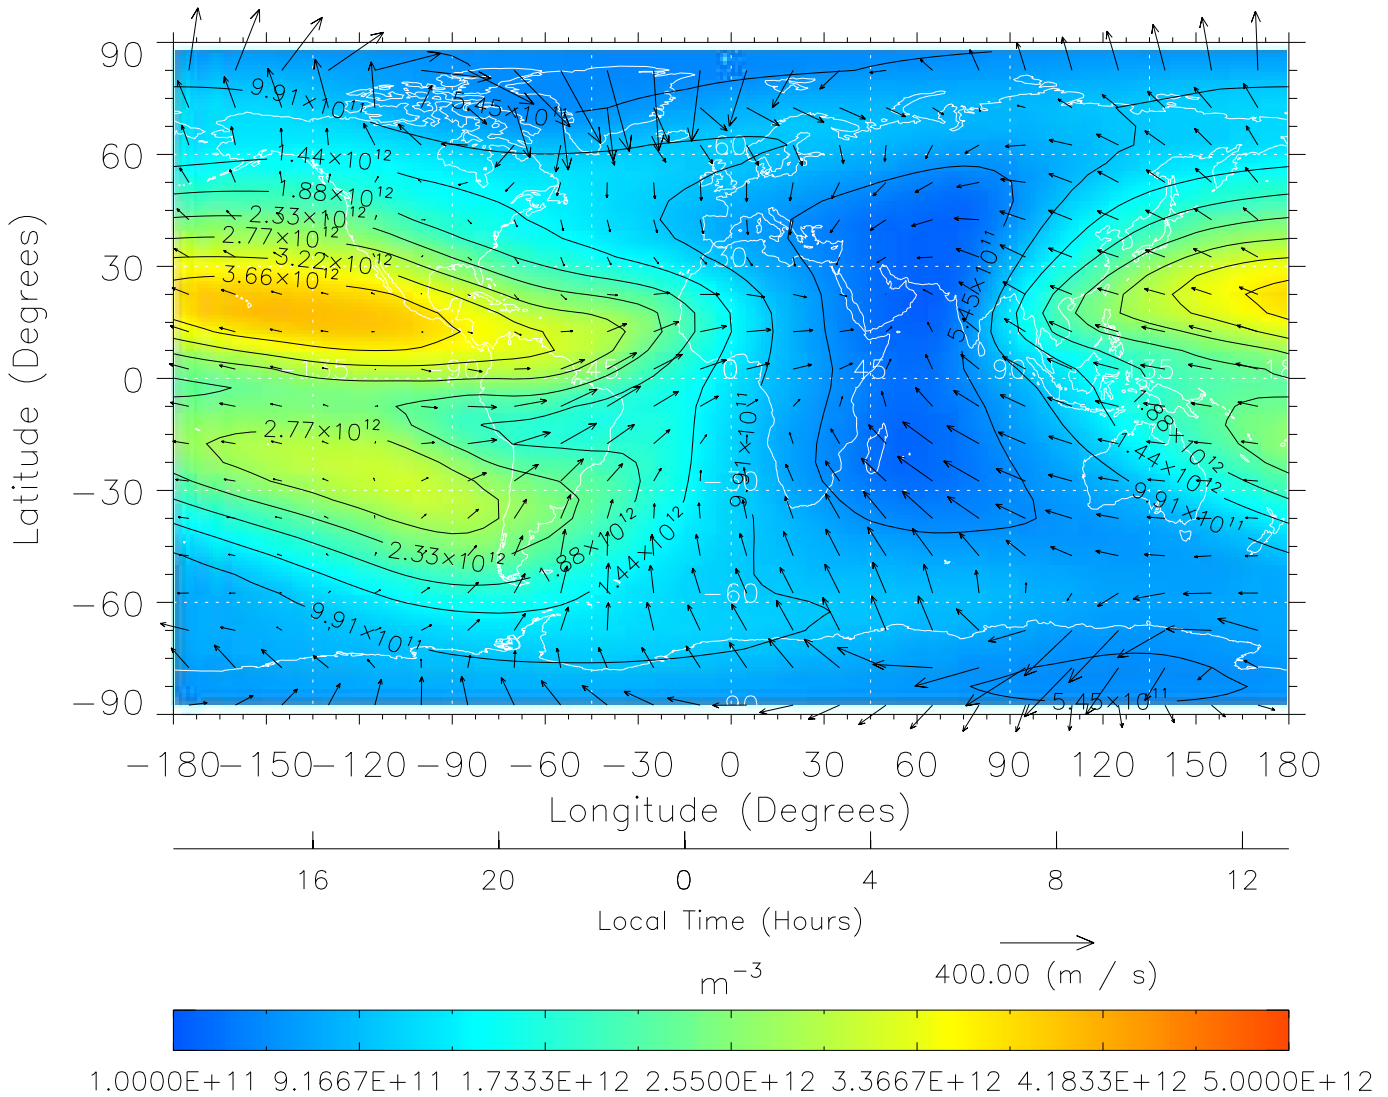

TIME-GCM MAP NmF2 with Neutral Wind vectors
 ZP = 2.00 UT = 0.00 DOY = 302

Created: Thu Mar 10 14:20:39 2005

From: /home/tgcm/histories/secondary/OctoberNovember2003/OctoberNovember2003_v1/302.nc

TIME-GCM MAP NmF2 with Neutral Wind vectors
 ZP = 2.00 UT = 1.00 DOY = 302

Created: Thu Mar 10 14:20:40 2005

From: /home/tgcm/histories/secondary/OctoberNovember2003/OctoberNovember2003_v1/302.nc

TIME-GCM MAP NmF2 with Neutral Wind vectors

ZP = 2.00 UT = 2.00 DOY = 302

Created: Thu Mar 10 14:20:40 2005