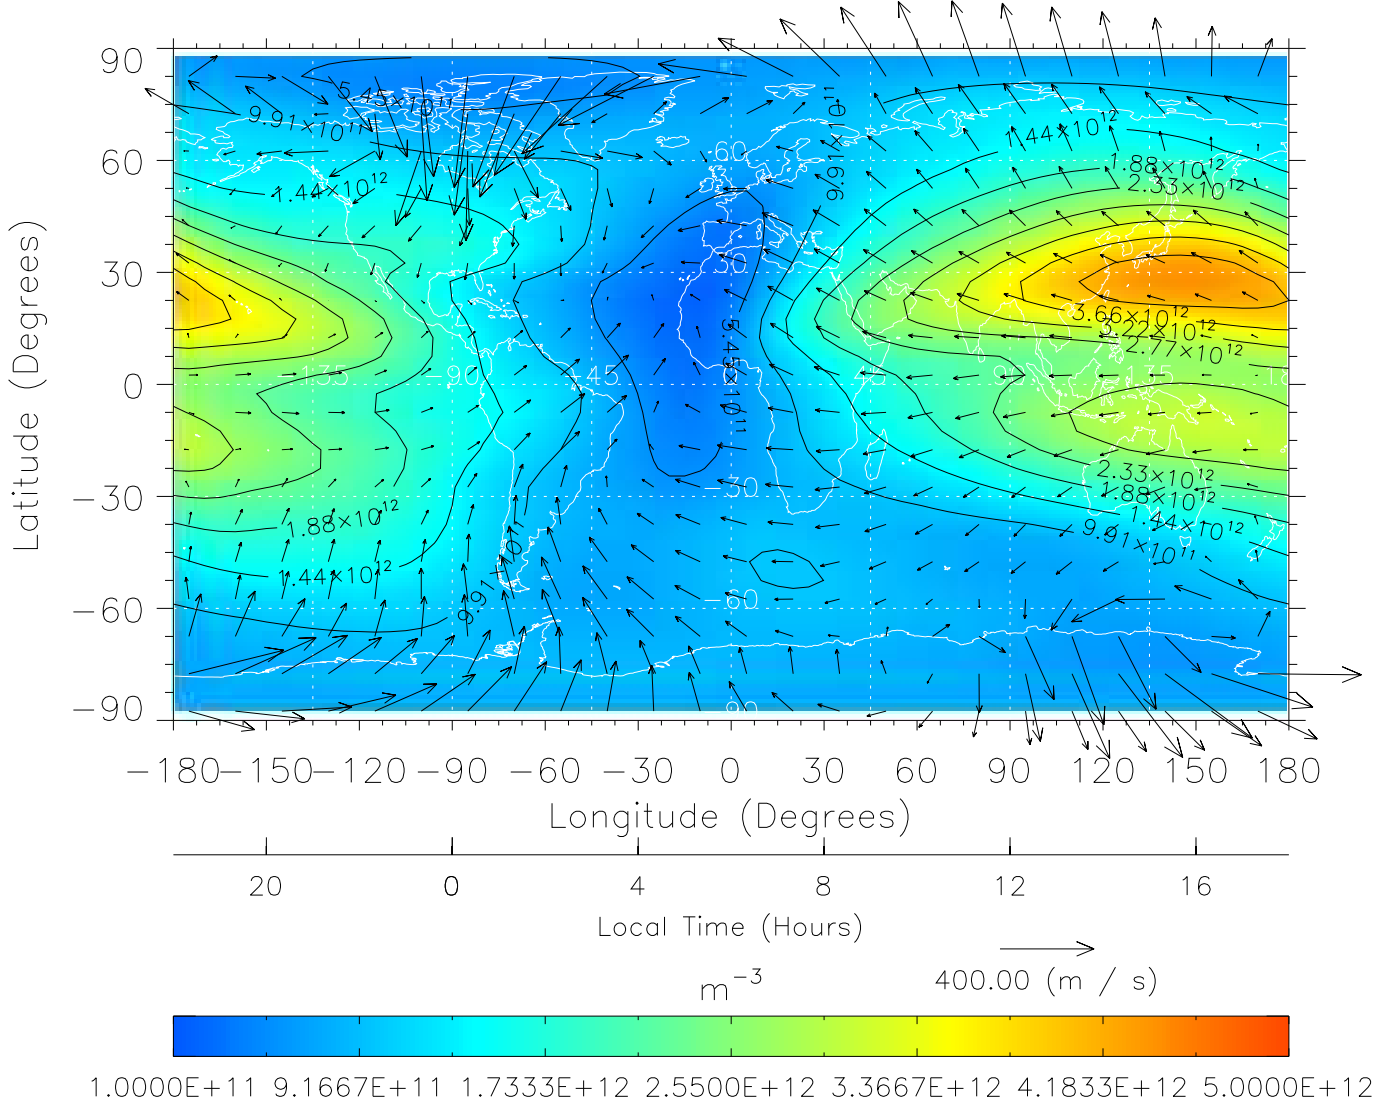

TIME-GCM MAP NmF2 with Neutral Wind vectors
 ZP = 2.00 UT = 4.00 DOY = 302

Created: Thu Mar 10 14:20:41 2005

From: /home/tgcm/histories/secondary/OctoberNovember2003/OctoberNovember2003_v1/302.nc

TIME-GCM MAP NmF2 with Neutral Wind vectors
 ZP = 2.00 UT = 5.00 DOY = 302

Created: Thu Mar 10 14:20:42 2005

From: /home/tgcm/histories/secondary/OctoberNovember2003/OctoberNovember2003_v1/302.nc

TIME-GCM MAP NmF2 with Neutral Wind vectors
 ZP = 2.00 UT = 6.00 DOY = 302

Created: Thu Mar 10 14:20:42 2005