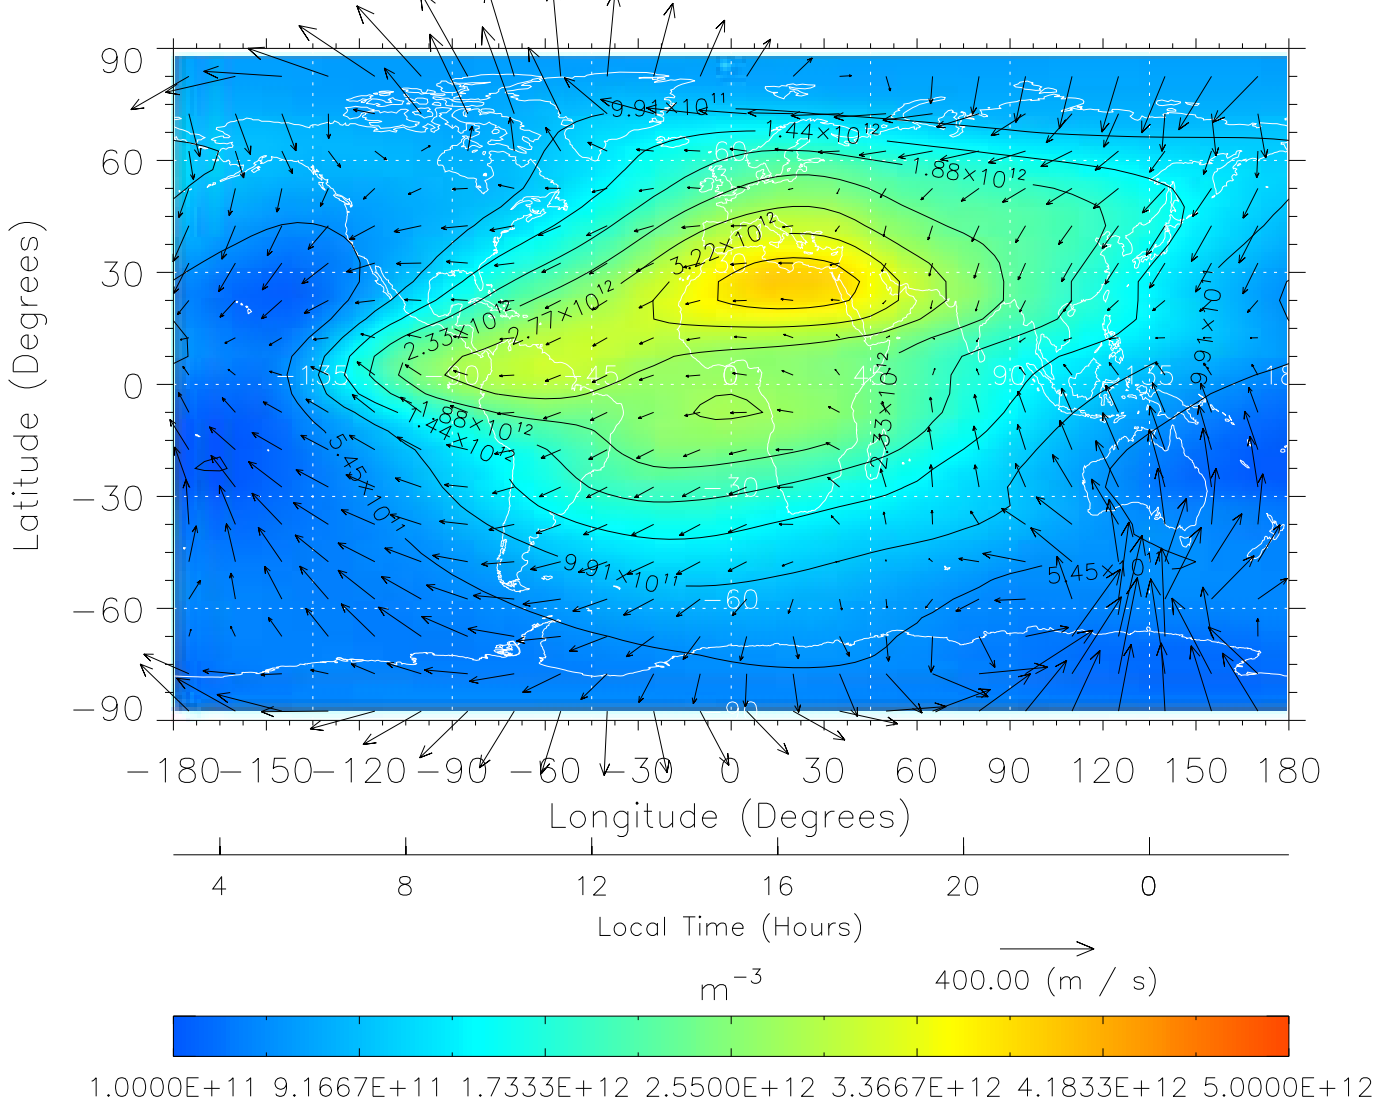

TIME-GCM MAP NmF2 with Neutral Wind vectors

ZP = 2.00 UT = 15.00 DOY = 302

Created: Thu Mar 10 14:20:47 2005

From: /home/tgcm/histories/secondary/OctoberNovember2003/OctoberNovember2003_v1/302.nc