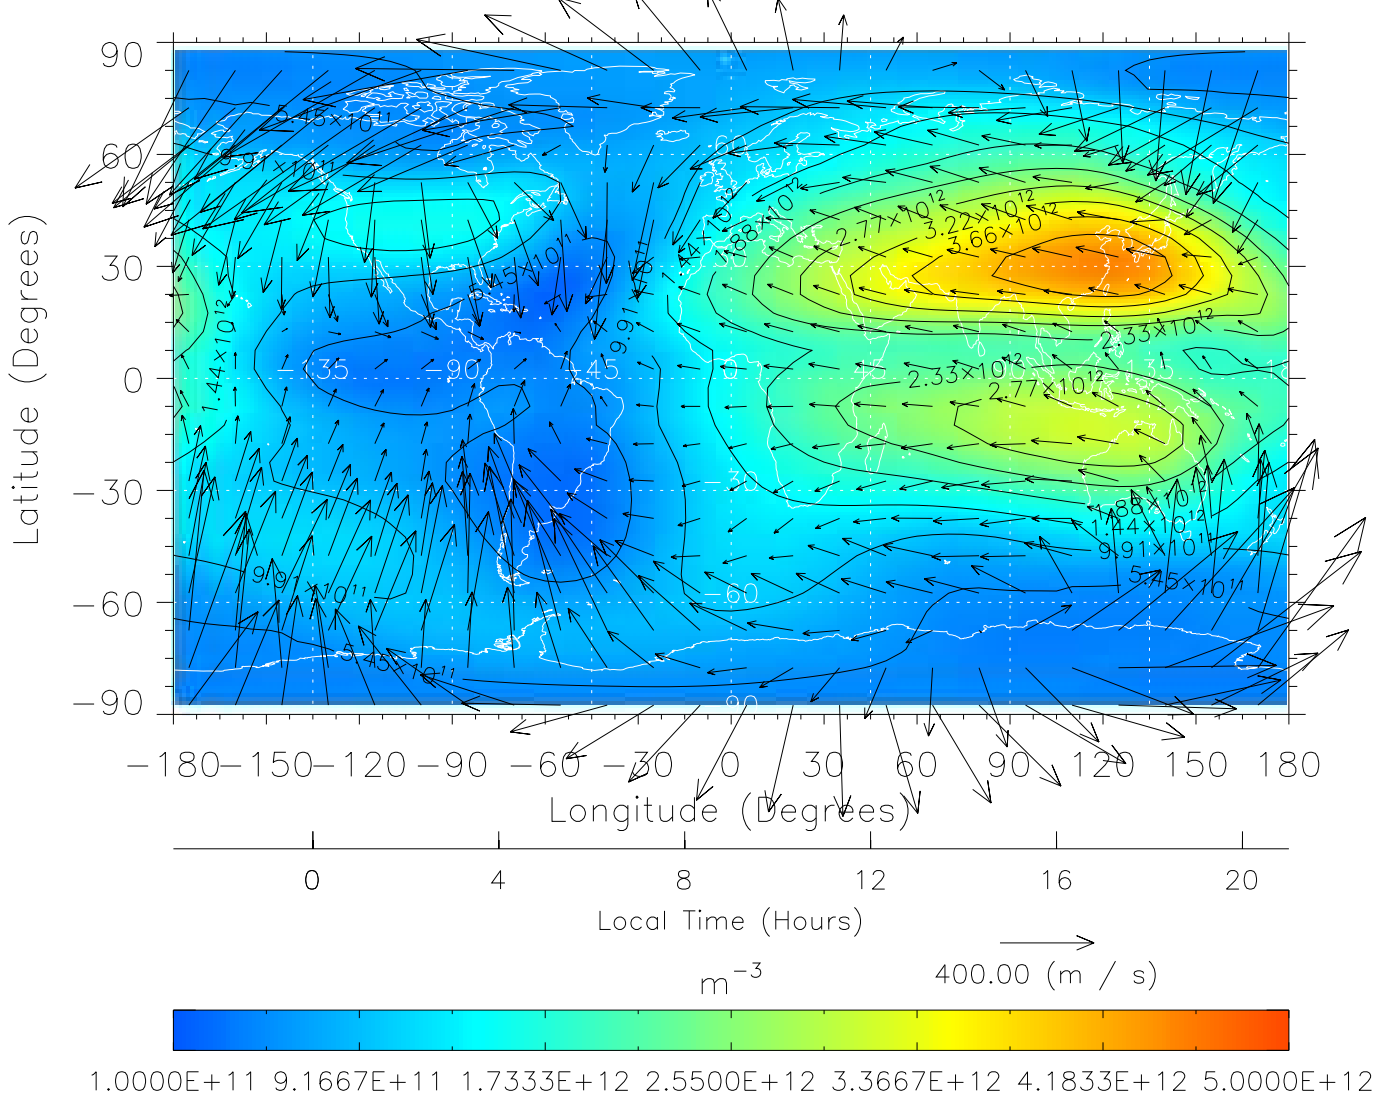

TIME-GCM MAP NmF2 with Neutral Wind vectors
ZP = 2.00 UT = 9.00 DOY = 302

Created: Thu Mar 10 14:20:44 2005

From: /home/tgcm/histories/secondary/OctoberNovember2003/OctoberNovember2003_v1/302.nc