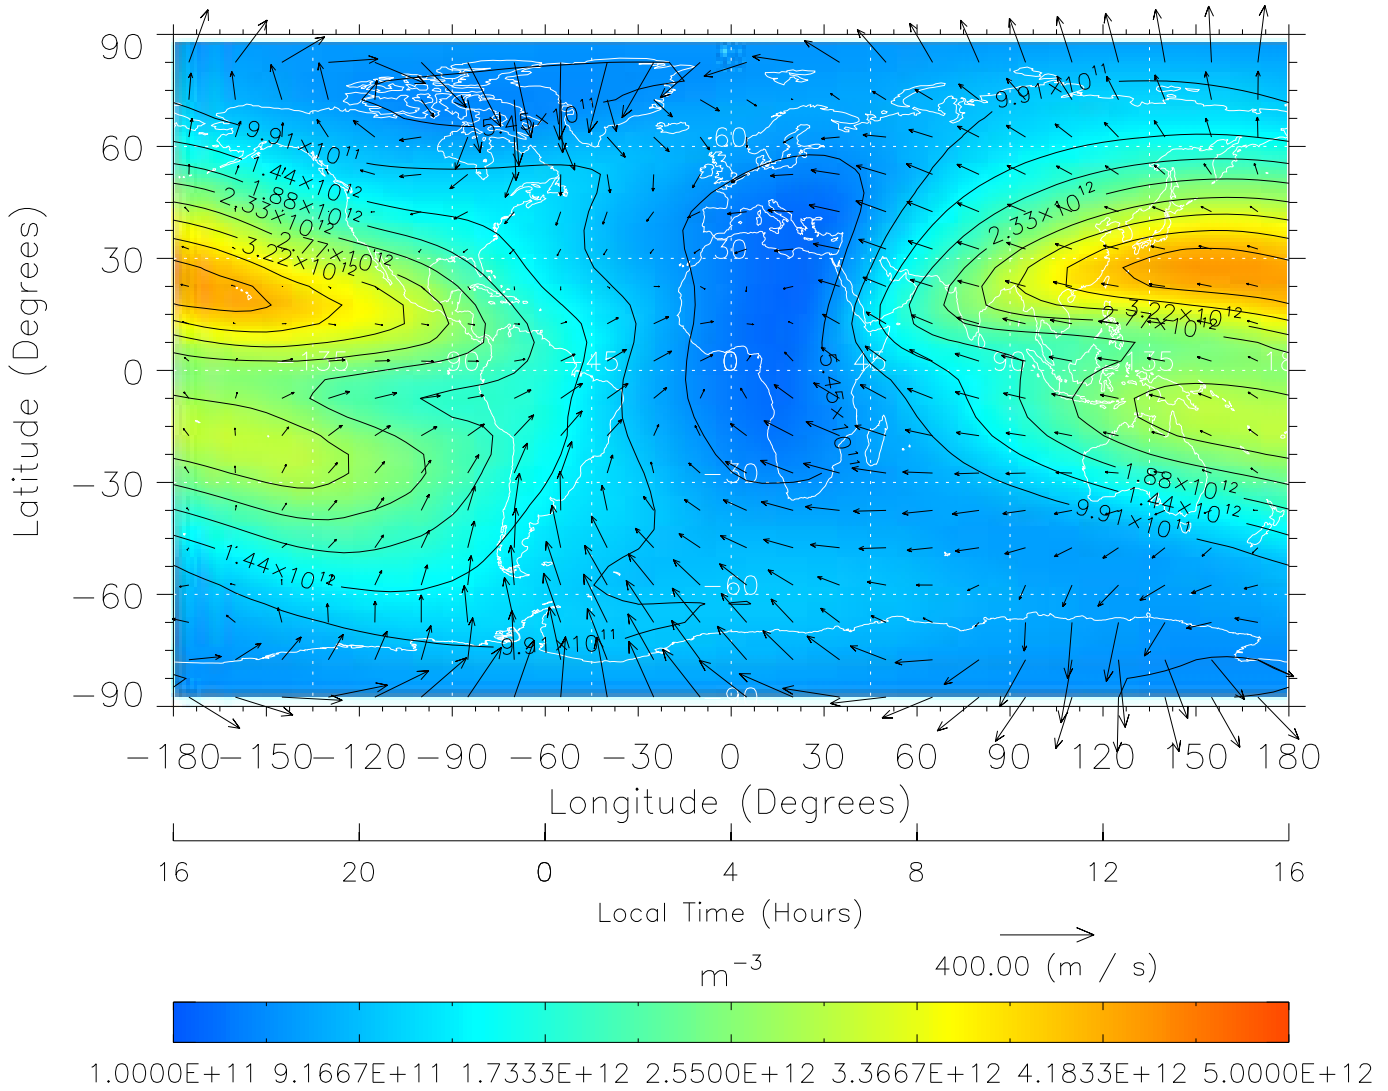

From: /home/tgcm/histories/secondary/OctoberNovember2003/OctoberNovember2003_v1/302.nc

TIME-GCM MAP NmF2 with Neutral Wind vectors
 ZP = 2.00 UT = 3.00 DOY = 302

Created: Thu Mar 10 14:20:41 2005

From: /home/tgcm/histories/secondary/OctoberNovember2003/OctoberNovember2003_v1/302.nc

TIME-GCM MAP NmF2 with Neutral Wind vectors
 ZP = 2.00 UT = 4.00 DOY = 302

Created: Thu Mar 10 14:20:41 2005

From: /home/tgcm/histories/secondary/OctoberNovember2003/OctoberNovember2003_v1/302.nc

TIME-GCM MAP NmF2 with Neutral Wind vectors
 ZP = 2.00 UT = 5.00 DOY = 302