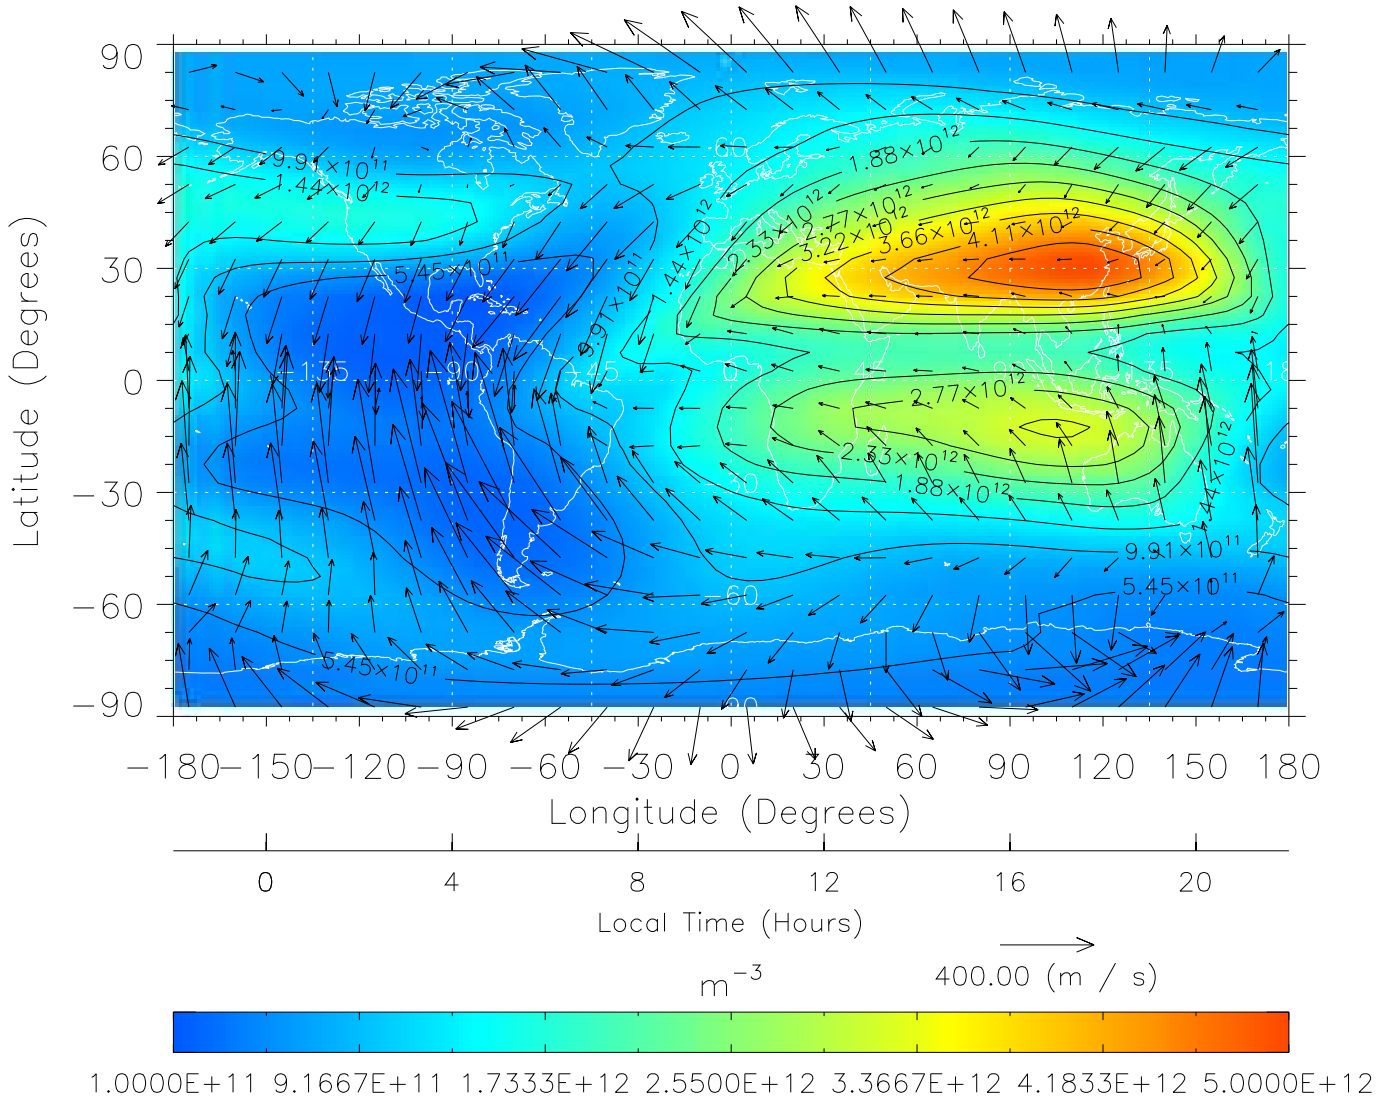

TIME-GCM MAP NmF2 with Neutral Wind vectors
ZP = 2.00 UT = 10.00 DOY = 302

Created: Thu Mar 10 14:20:44 2005

From: /home/tgcm/histories/secondary/OctoberNovember2003/OctoberNovember2003_v1/302.nc