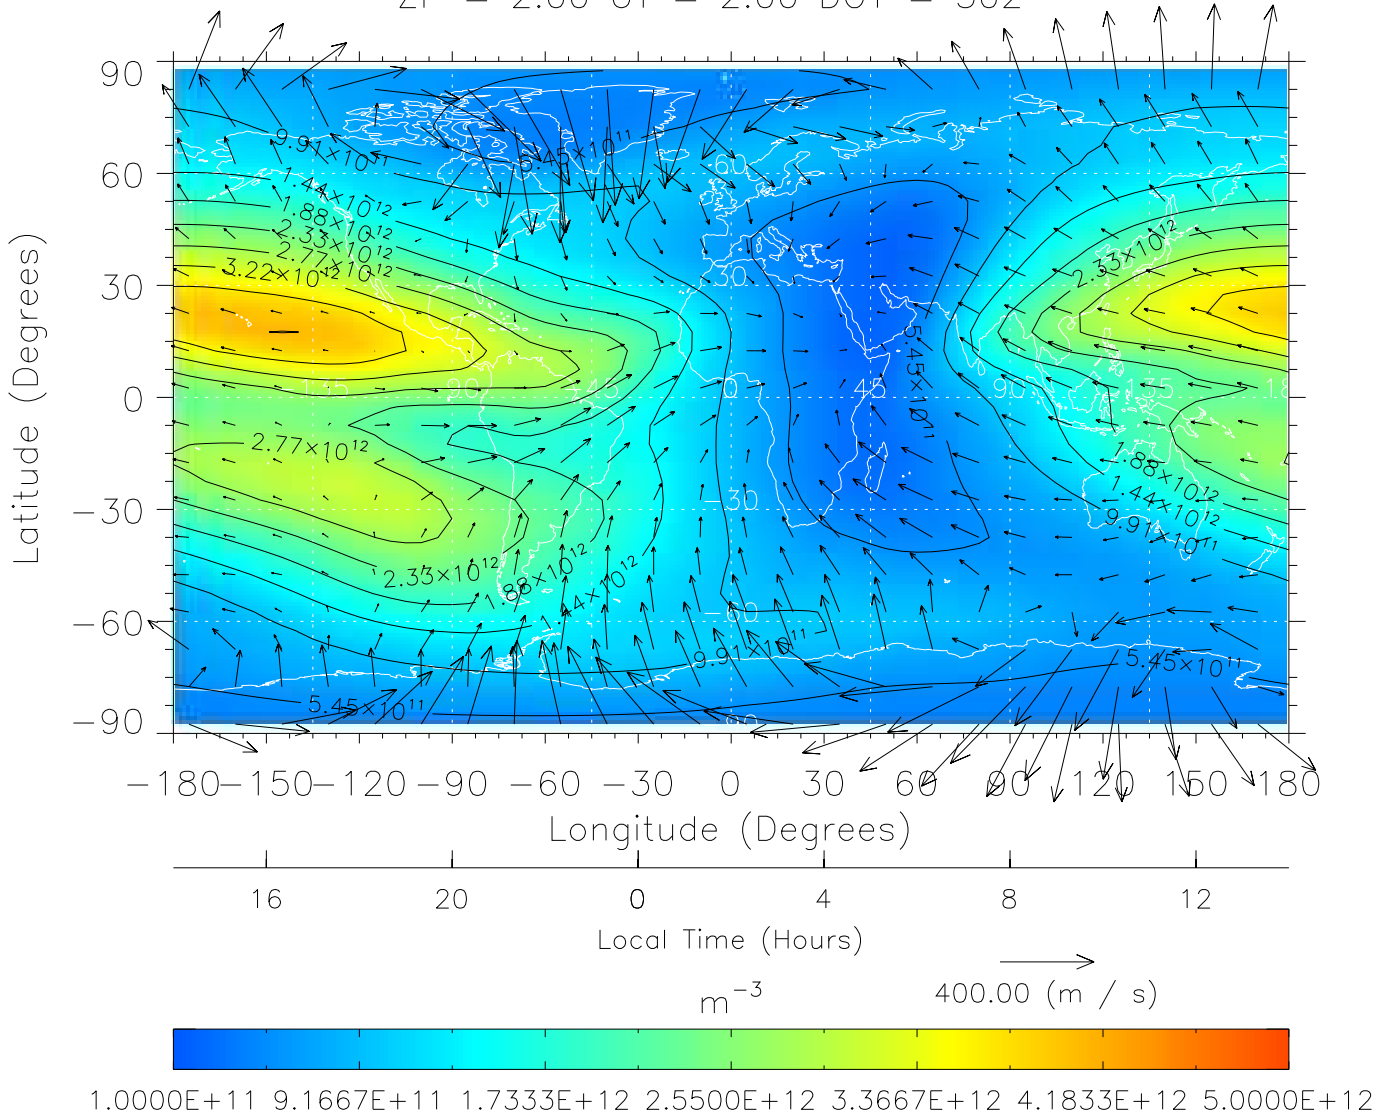

TIME-GCM MAP NmF2 with Neutral Wind vectors
 ZP = 2.00 UT = 0.00 DOY = 302

Created: Thu Mar 10 14:20:39 2005

From: /home/tgcm/histories/secondary/OctoberNovember2003/OctoberNovember2003_v1/302.nc

TIME-GCM MAP NmF2 with Neutral Wind vectors
 ZP = 2.00 UT = 1.00 DOY = 302

Created: Thu Mar 10 14:20:40 2005

From: /home/tgcm/histories/secondary/OctoberNovember2003/OctoberNovember2003_v1/302.nc

TIME-GCM MAP NmF2 with Neutral Wind vectors

ZP = 2.00 UT = 2.00 DOY = 302

Created: Thu Mar 10 14:20:40 2005