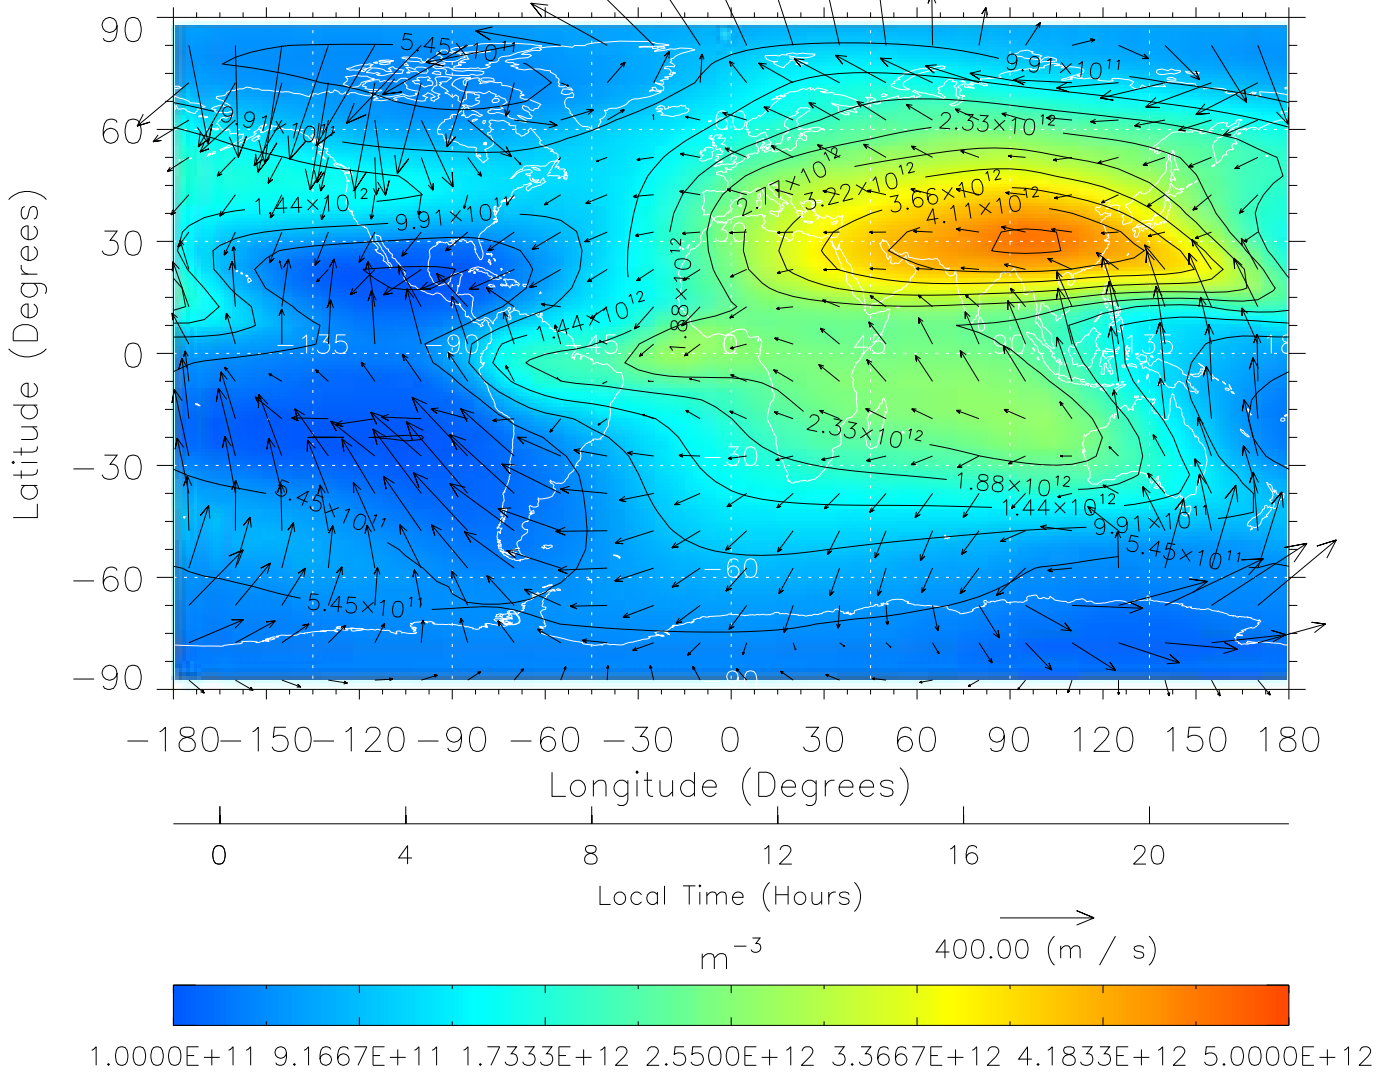

TIME-GCM MAP NmF2 with Neutral Wind vectors
ZP = 2.00 UT = 11.00 DOY = 302

Created: Thu Mar 10 14:20:45 2005

From: /home/tgcm/histories/secondary/OctoberNovember2003/OctoberNovember2003_v1/302.nc