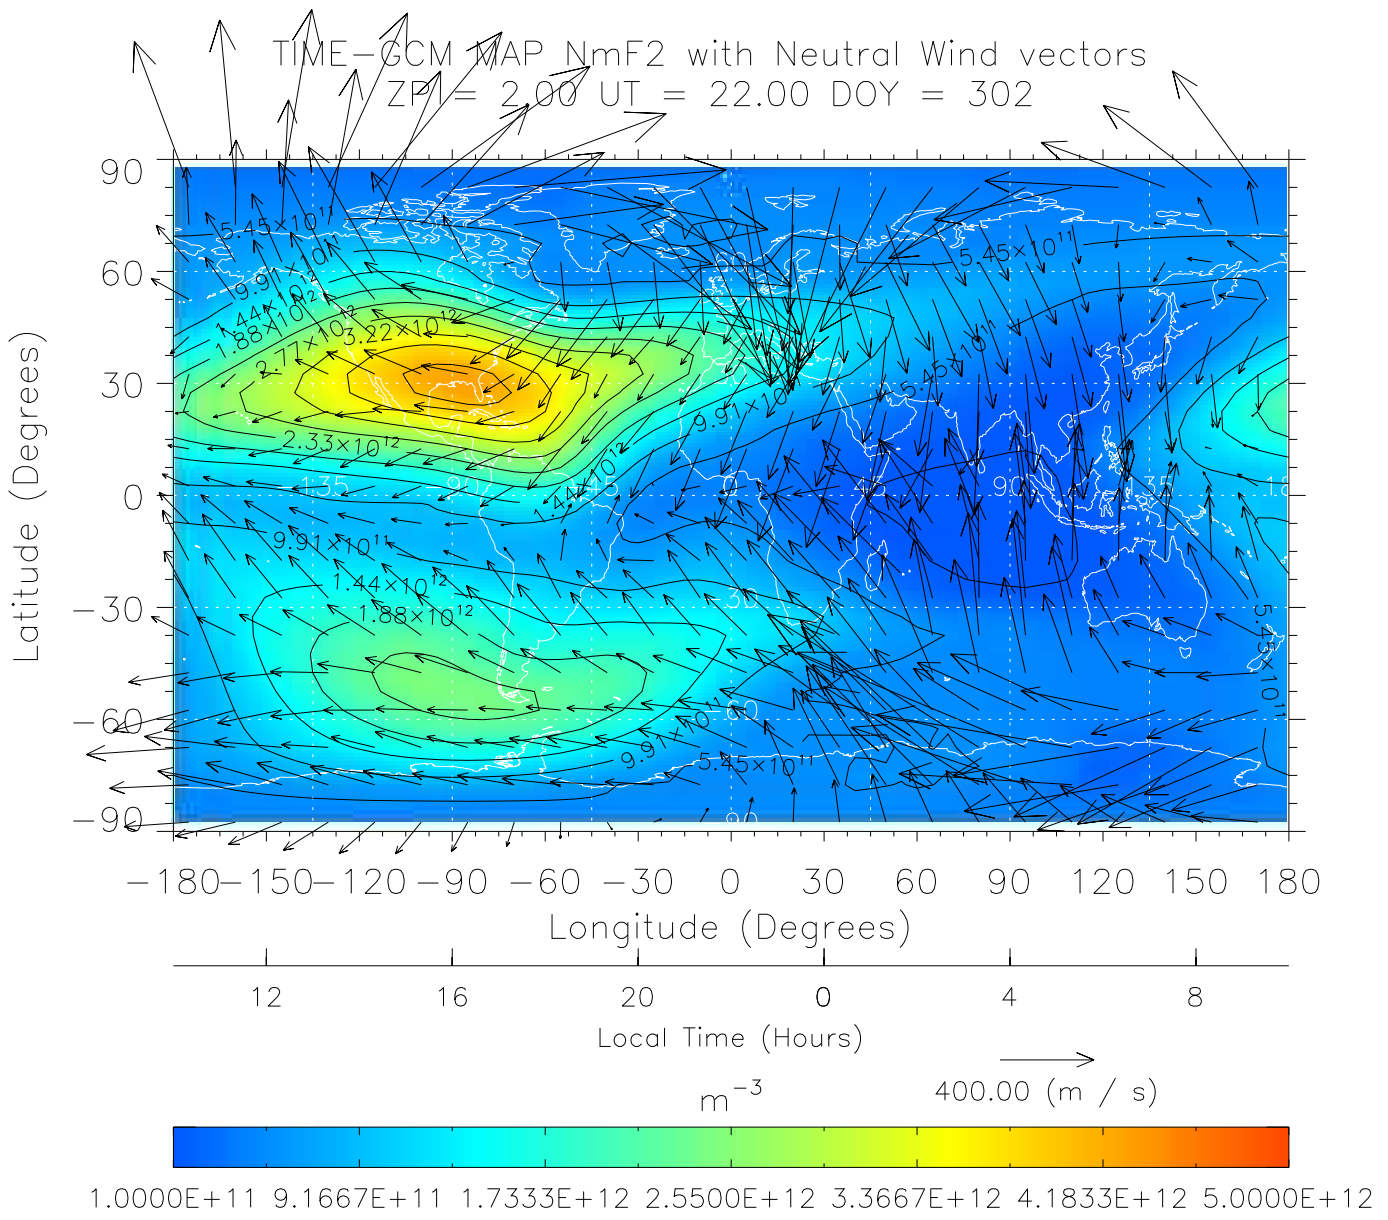

Created: Thu Mar 10 14:20:50 2005

From: /home/tgcm/histories/secondary/OctoberNovember2003/OctoberNovember2003_v1/302.nc