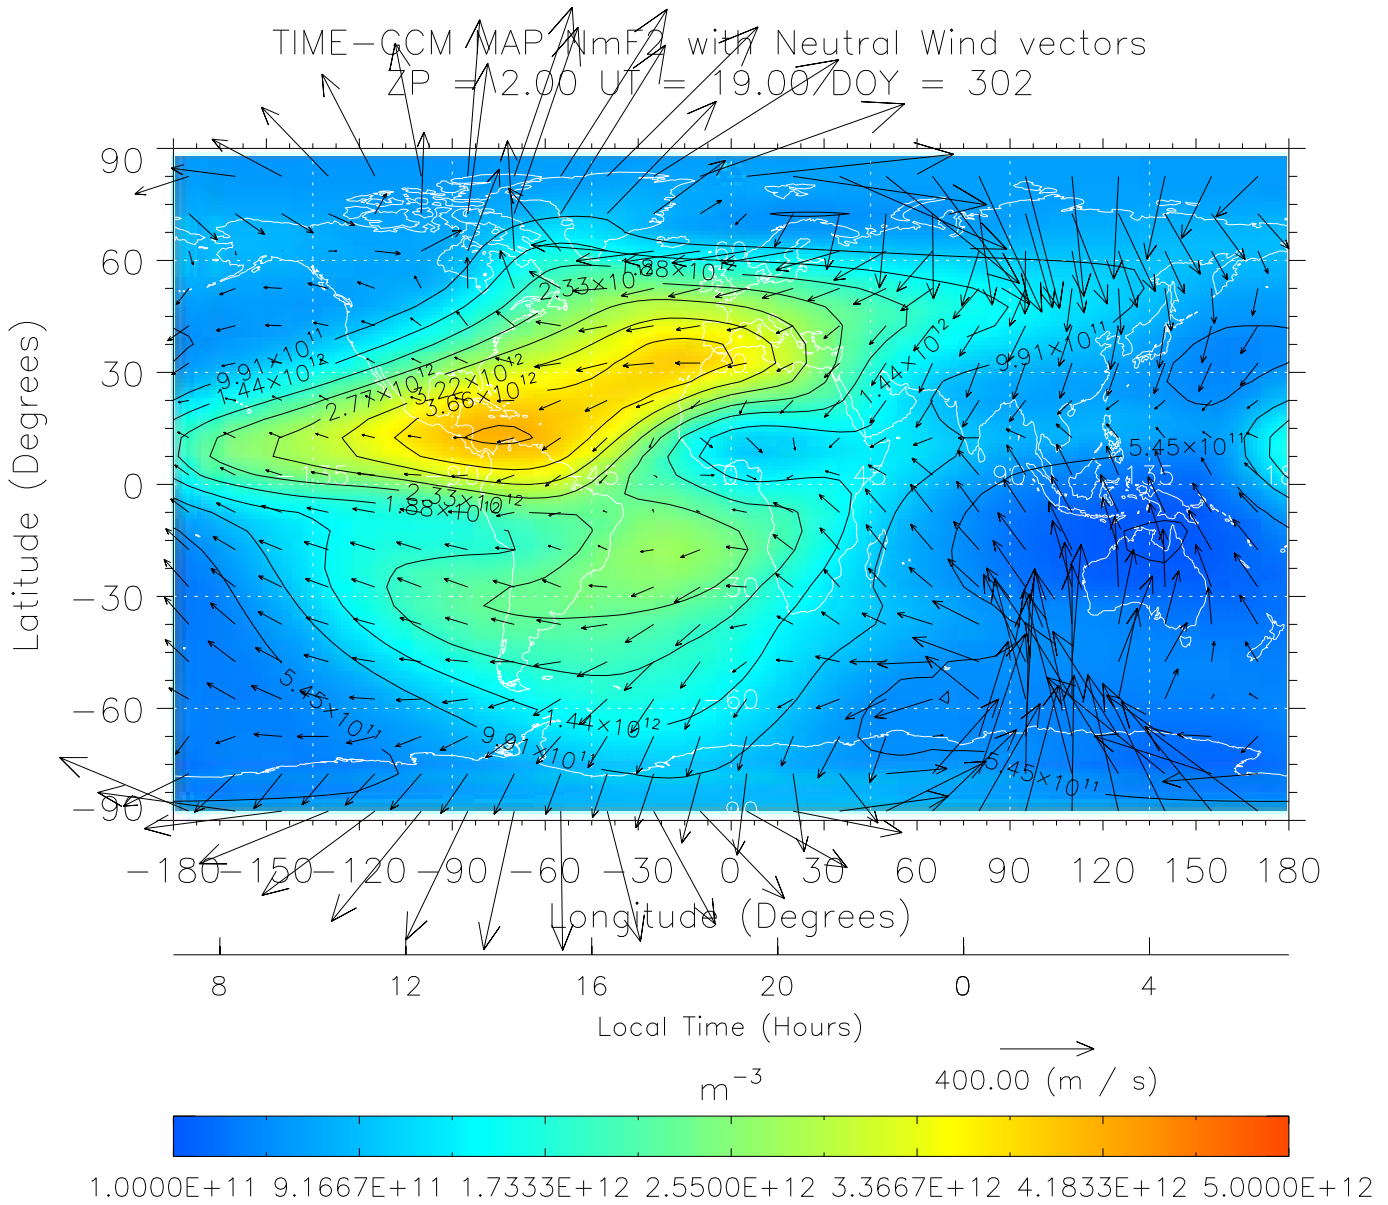

Created: Thu Mar 10 14:20:48 2005

From: /home/tgcm/histories/secondary/OctoberNovember2003/OctoberNovember2003_v1/302.nc