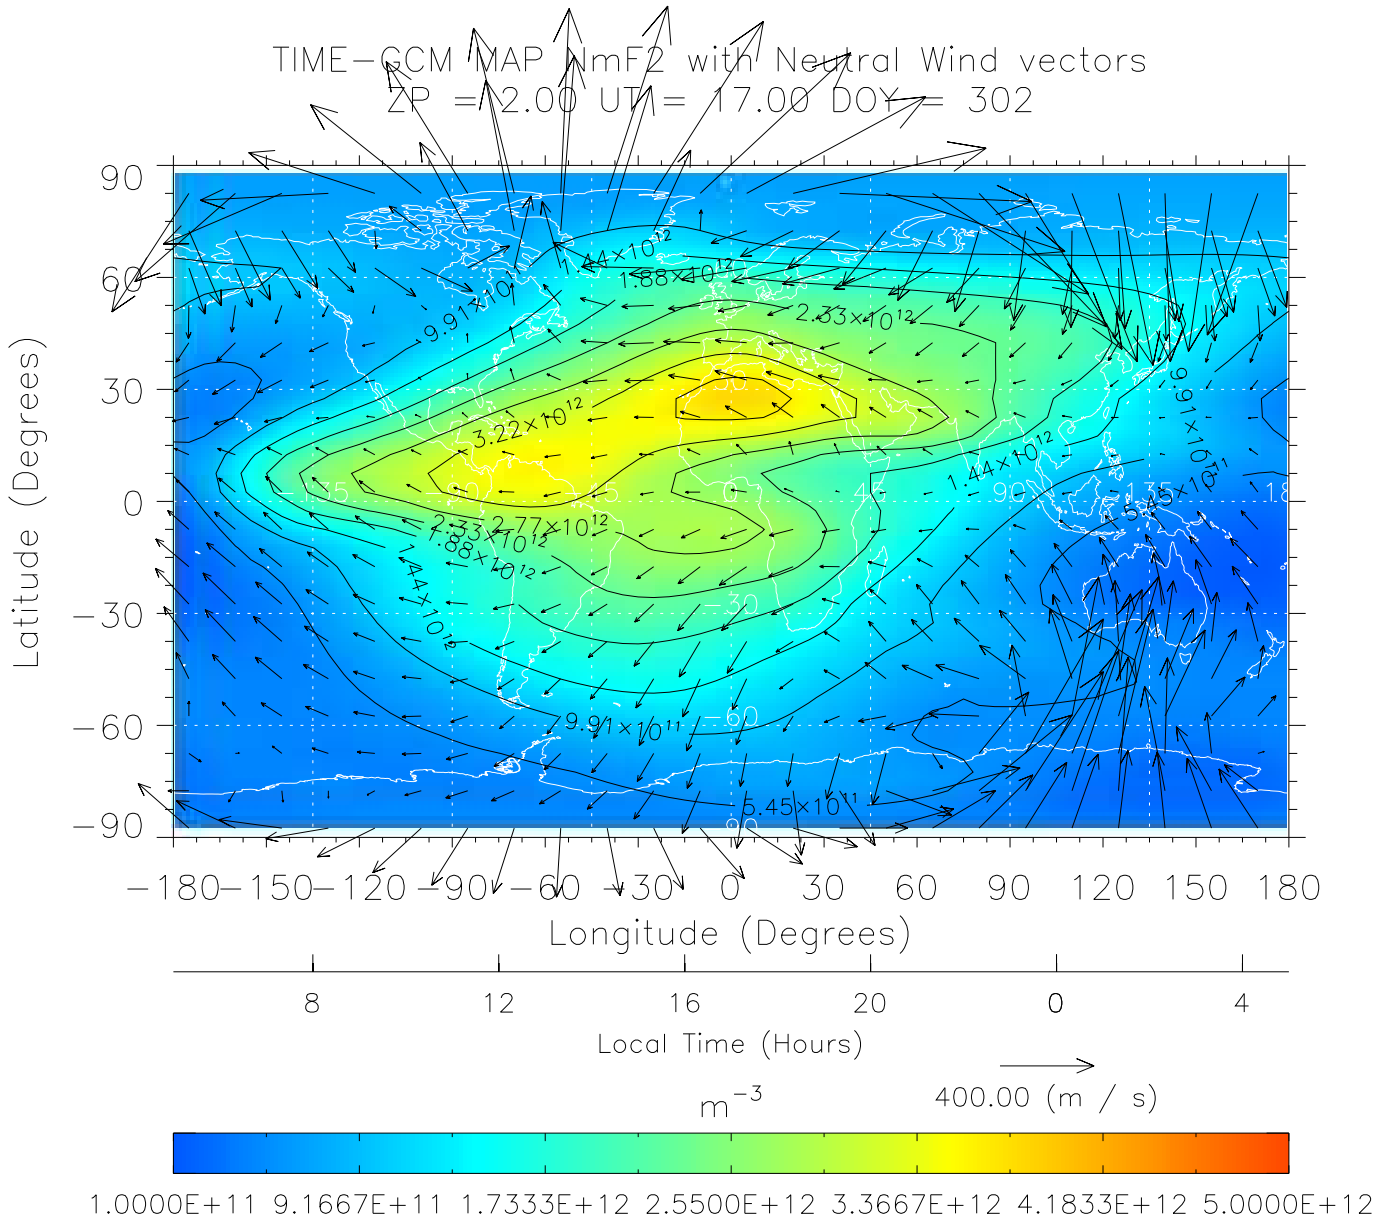

Created: Thu Mar 10 14:20:47 2005

From: /home/tgcm/histories/secondary/OctoberNovember2003/OctoberNovember2003_v1/302.nc