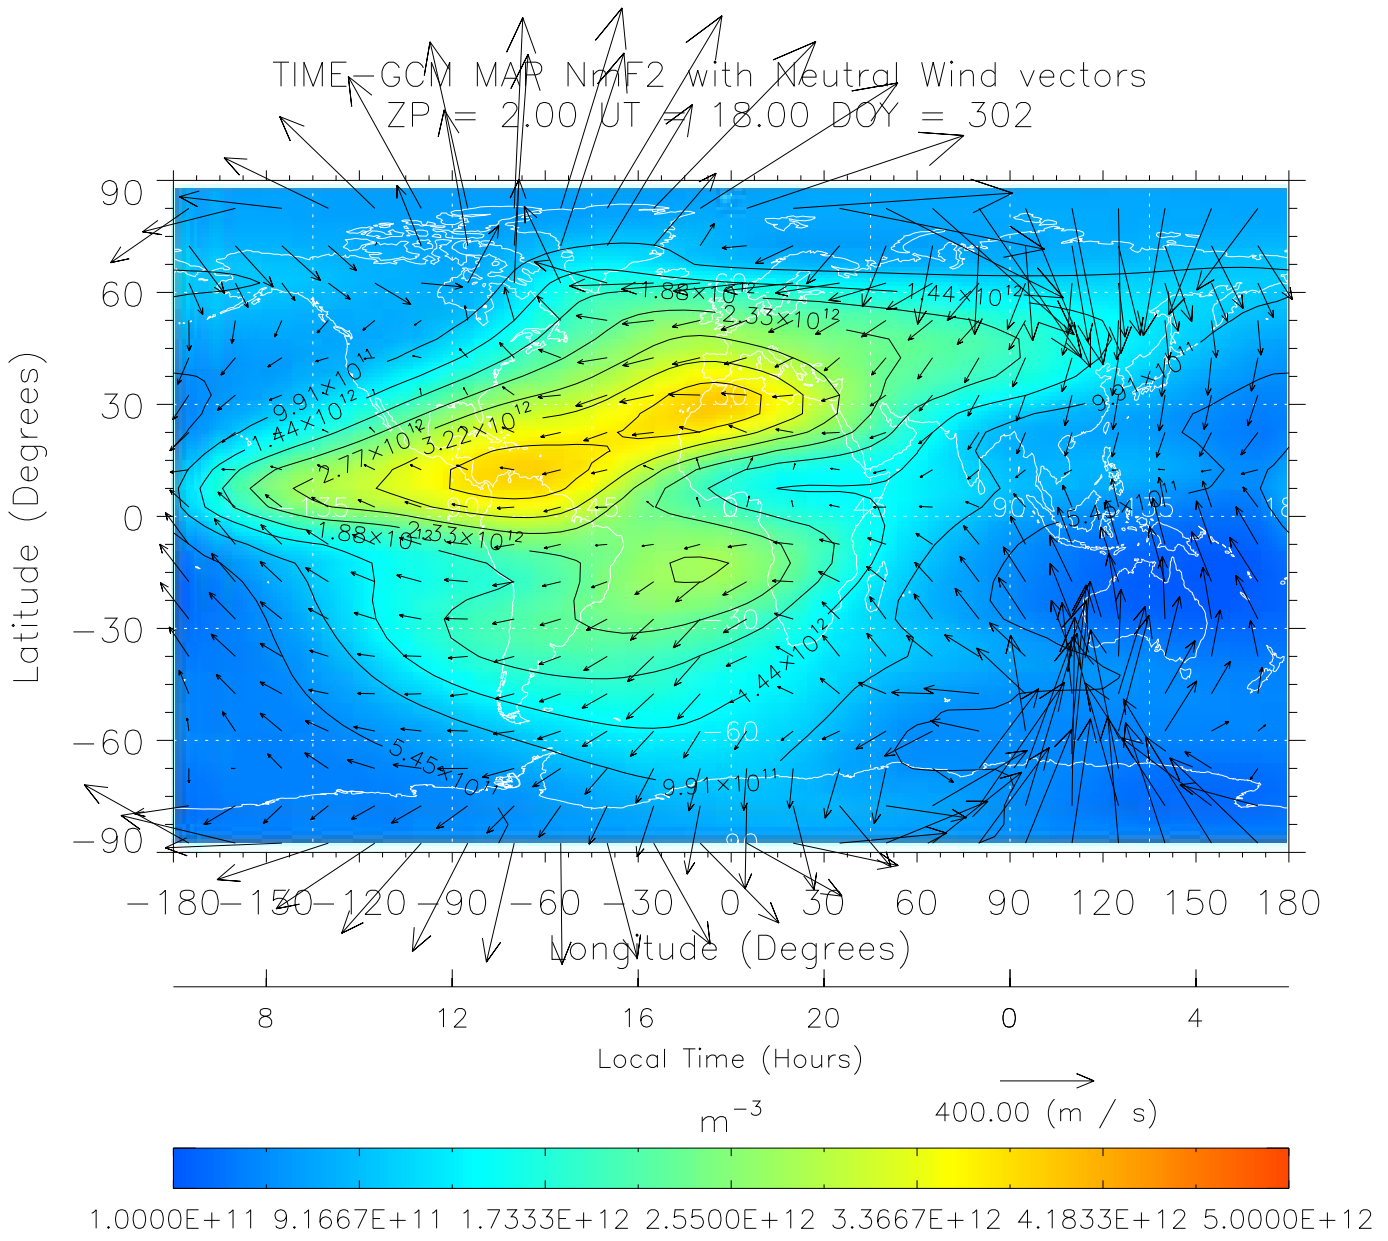

Created: Thu Mar 10 14:20:48 2005

From: /home/tgcm/histories/secondary/OctoberNovember2003/OctoberNovember2003_v1/302.nc