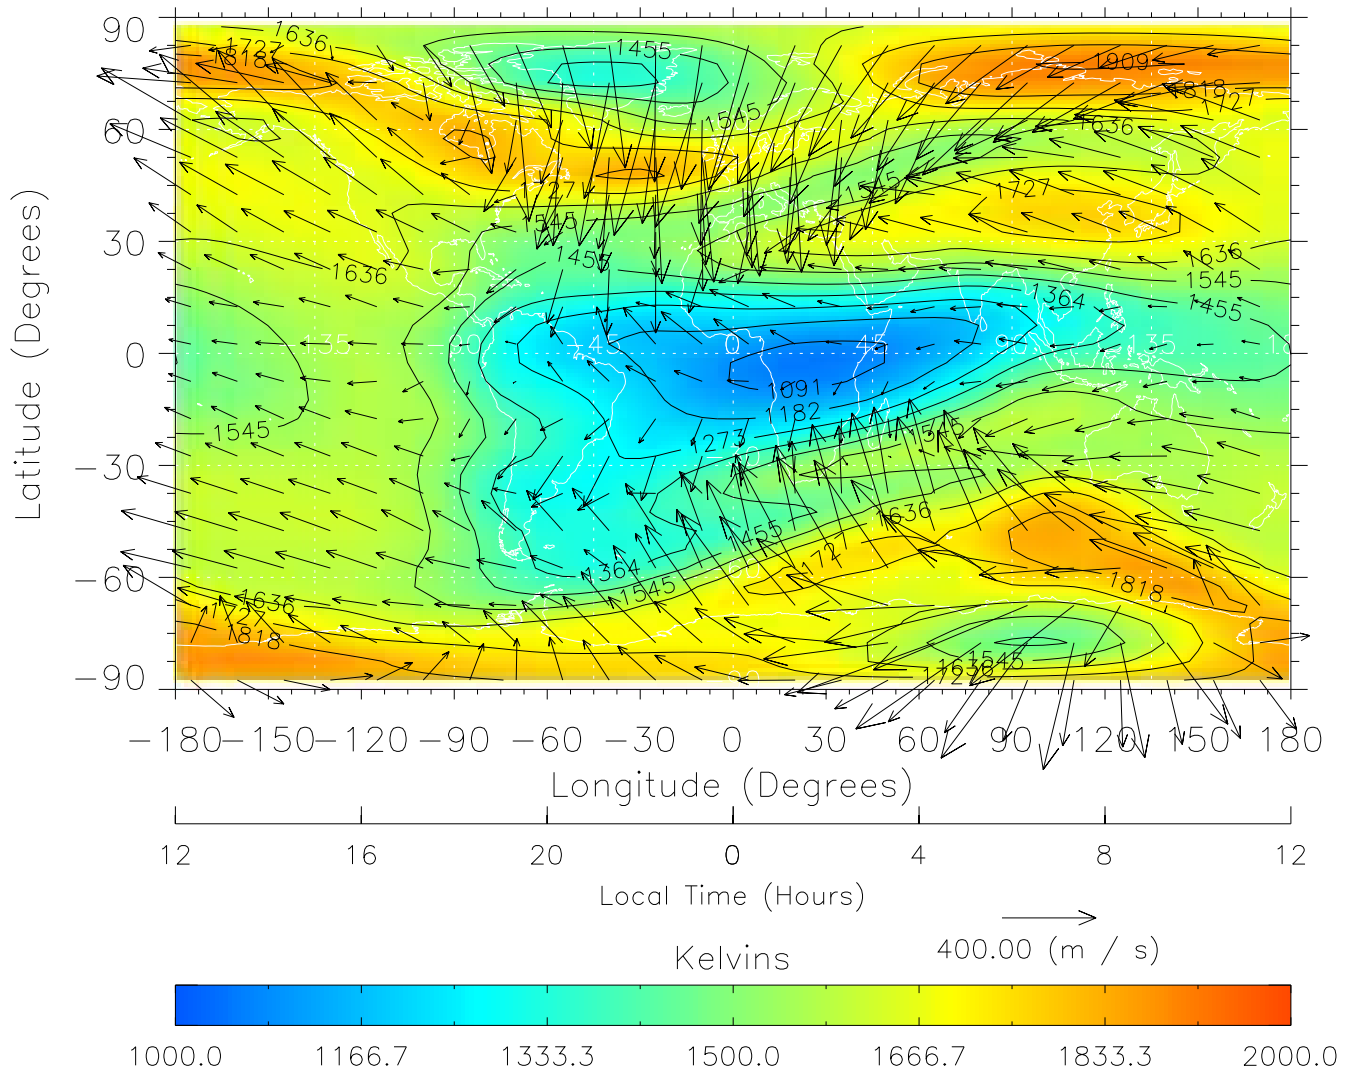

TIME-GCM MAP Temperature with Neutral Wind vectors
ZP = 2.00 UT = 0.00 DOY = 091

Created: Thu Mar 10 13:07:51 2005

From: /tgcm/histories/secondary/March2001/March2001_v1/091.nc

Created: Thu Mar 10 13:07:52 2005

From: /tgcm/histories/secondary/March2001/March2001_v1/091.nc

Created: Thu Mar 10 13:07:52 2005

From: /tgcm/histories/secondary/March2001/March2001_v1/091.nc

TIME-GCM MAP Temperature with Neutral Wind vectors