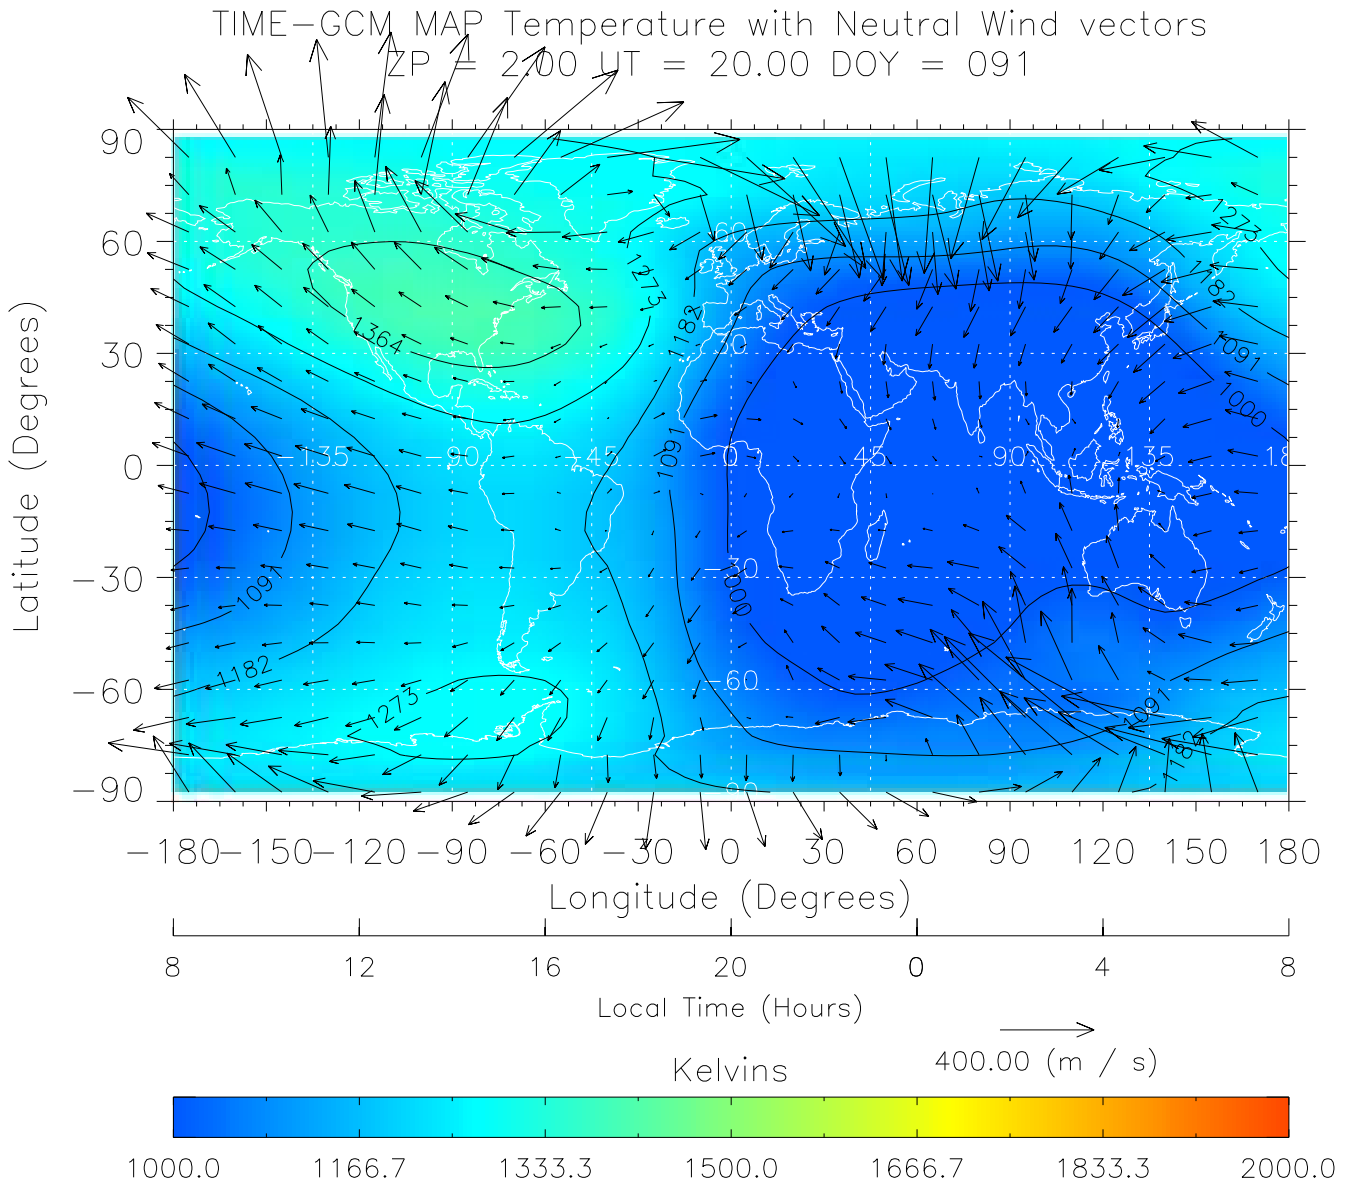

TIME-GCM MAP Temperature with Neutral Wind vectors
ZP = 2.00 UT = 19.00 DOY = 091

Created: Thu Mar 10 13:08:00 2005

From: /tgcm/histories/secondary/March2001/March2001_v1/091.nc

Created: Thu Mar 10 13:08:01 2005