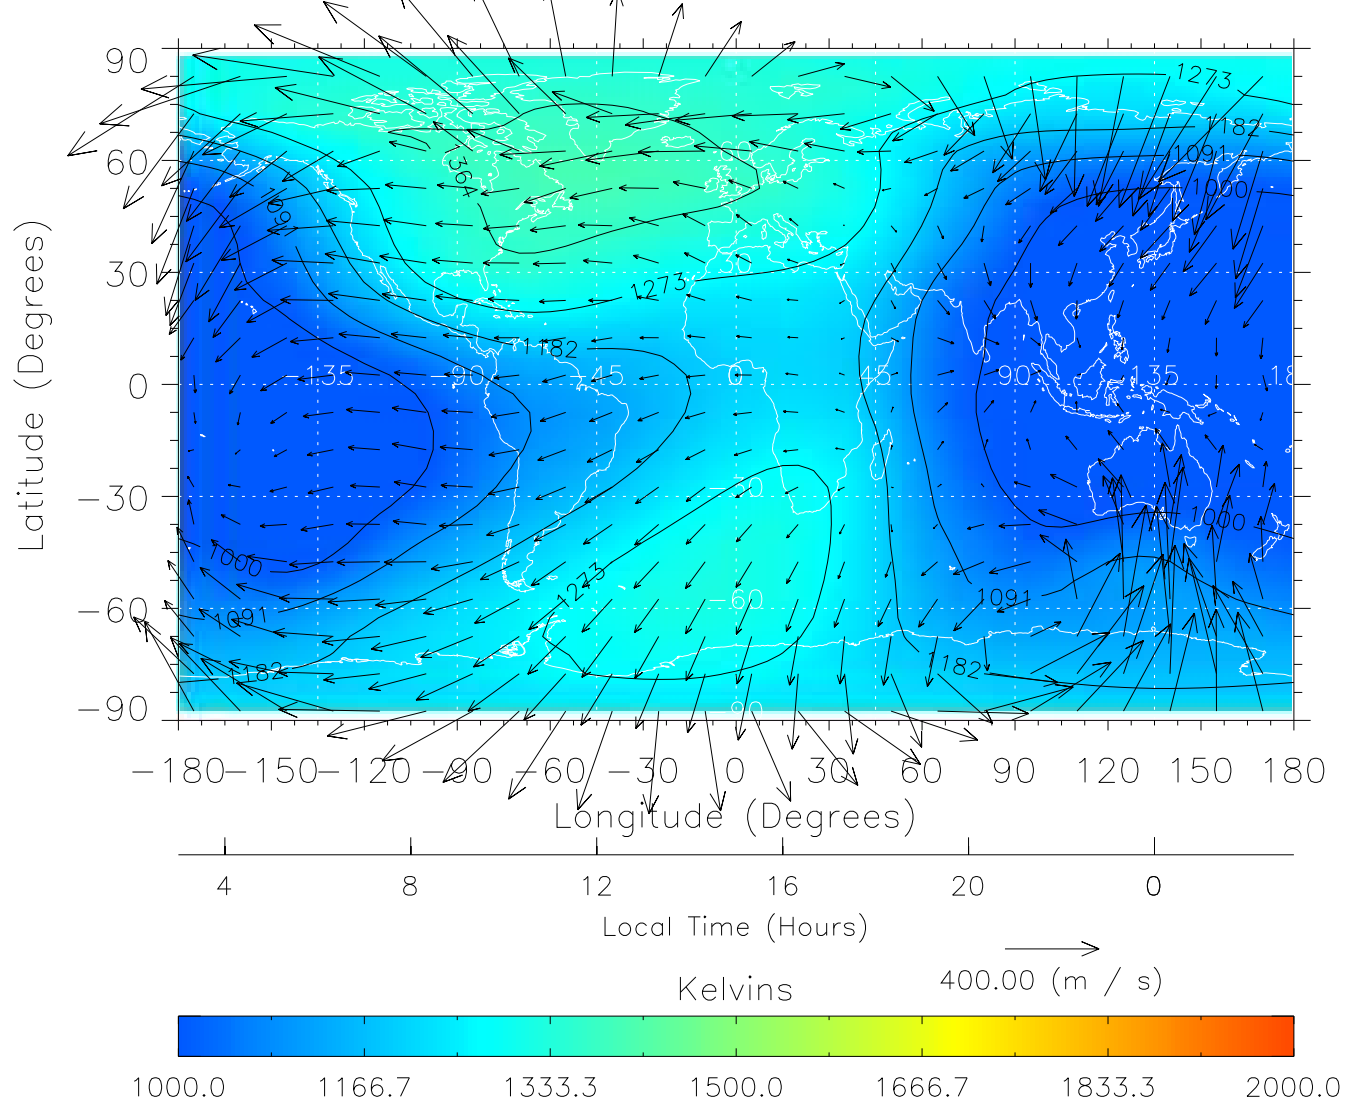

Created: Thu Mar 10 13:07:57 2005

From: /tgcm/histories/secondary/March2001/March2001_v1/091.nc

TIME-GCM MAP Temperature with Neutral Wind vectors
ZP = 2.00 UT = 14.00 DOY = 091

Created: Thu Mar 10 13:07:58 2005

From: /tgcm/histories/secondary/March2001/March2001_v1/091.nc

TIME-GCM MAP Temperature with Neutral Wind vectors

ZP = 2.00 UT = 15.00 DOY = 091

Created: Thu Mar 10 13:07:58 2005

From: /tgcm/histories/secondary/March2001/March2001_v1/091.nc