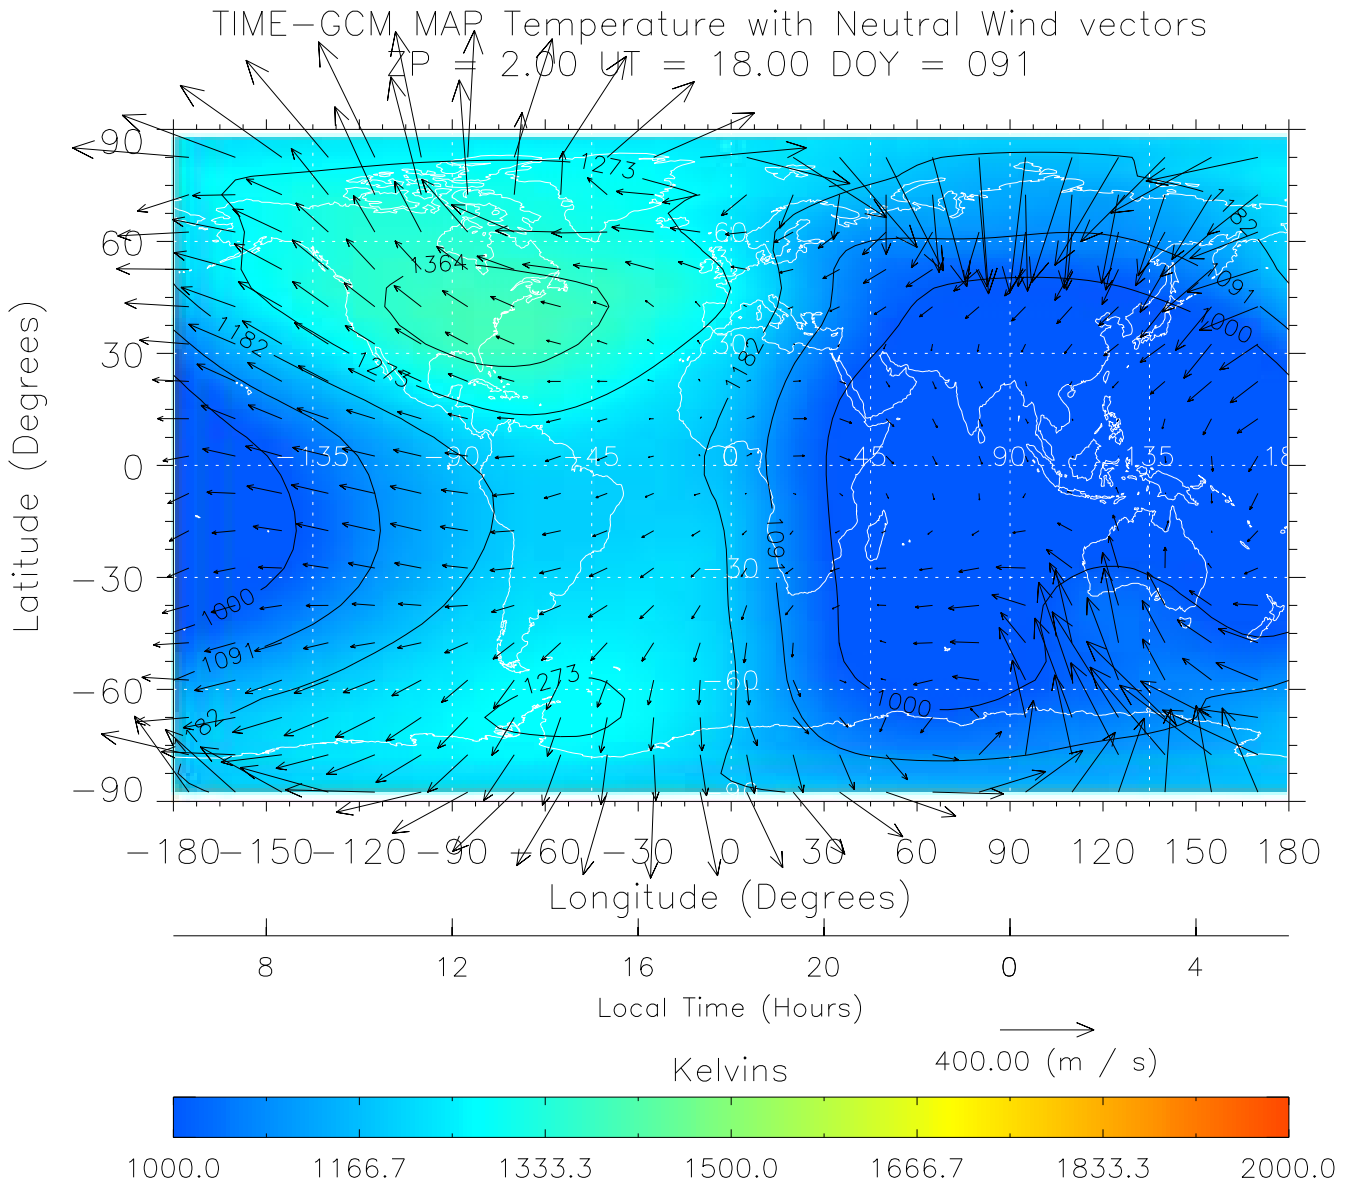

Created: Thu Mar 10 13:08:00 2005

From: /tgcm/histories/secondary/March2001/March2001_v1/091.nc