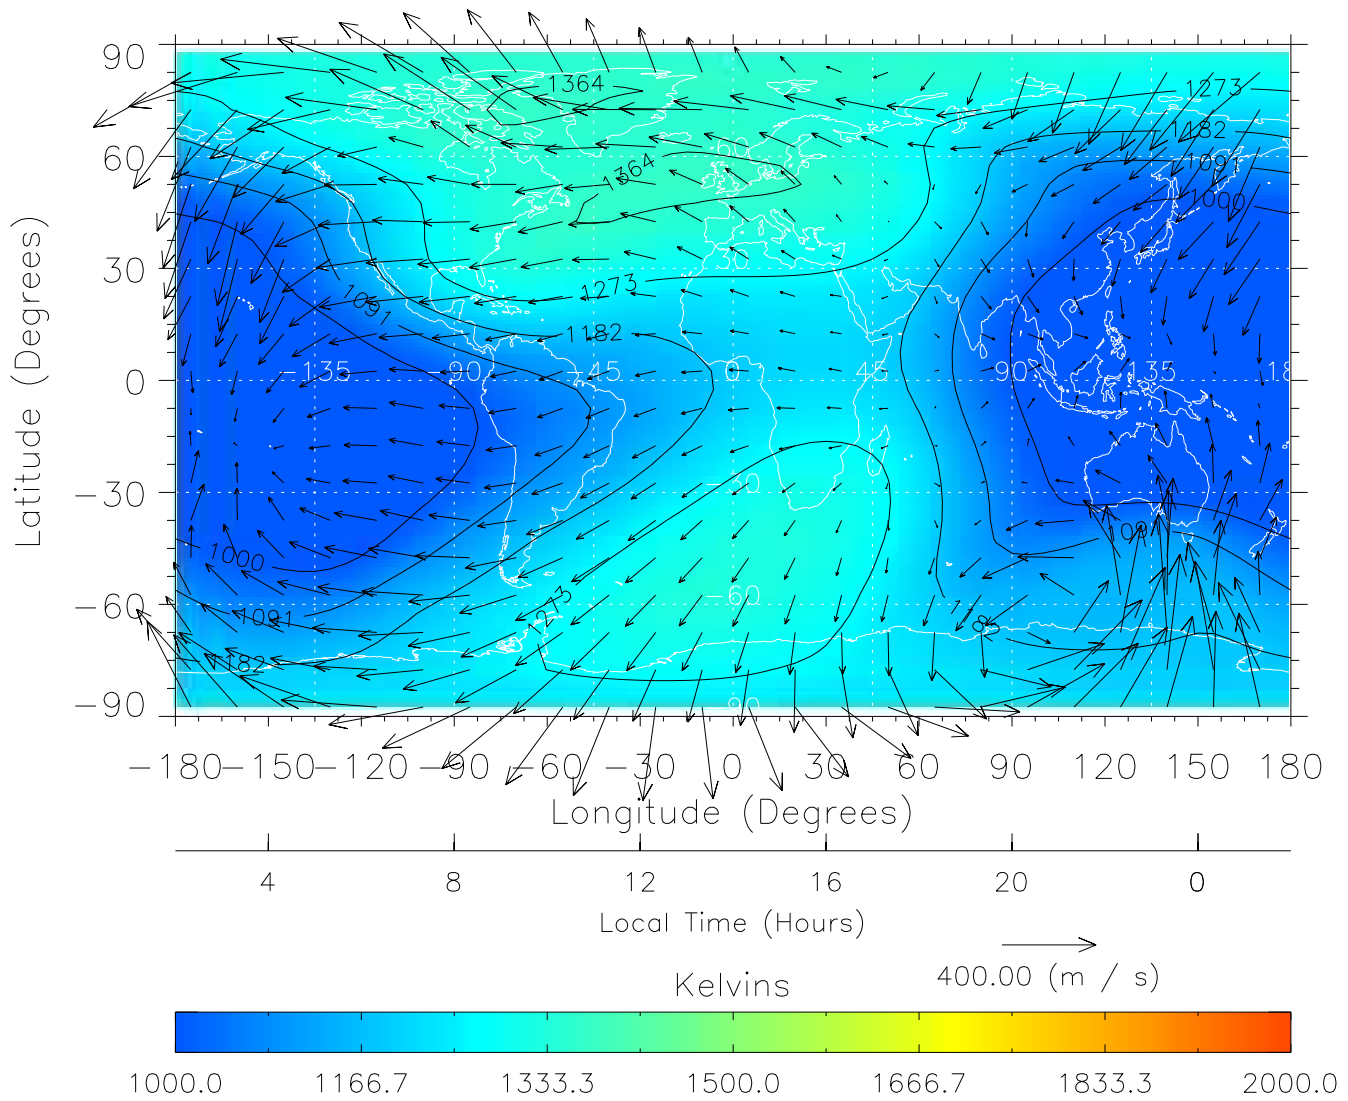

TIME-GCM MAP Temperature with Neutral Wind vectors
ZP = 2.00 UT = 14.00 DOY = 091

Created: Thu Mar 10 13:07:58 2005

From: /tgcm/histories/secondary/March2001/March2001_v1/091.nc