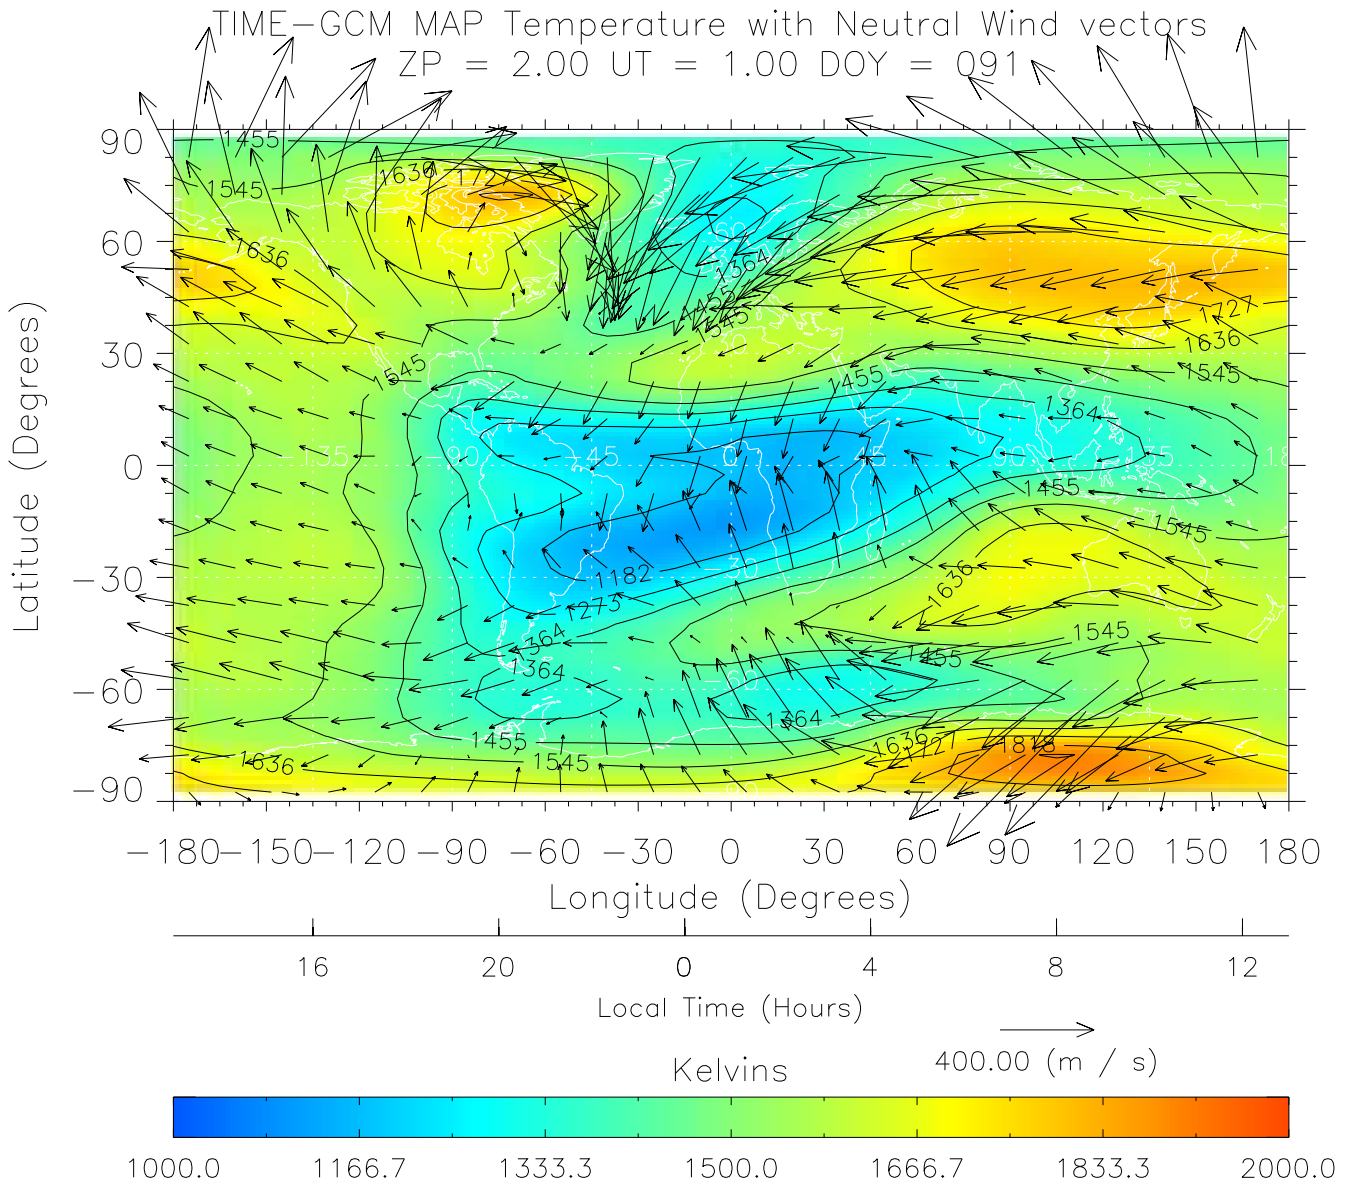

TIME-GCM MAP Temperature with Neutral Wind vectors
ZP = 2.00 UT = 0.00 DOY = 091

Created: Thu Mar 10 13:07:51 2005

From: /tgcm/histories/secondary/March2001/March2001_v1/091.nc

Created: Thu Mar 10 13:07:52 2005

From: /tgcm/histories/secondary/March2001/March2001_v1/091.nc

Created: Thu Mar 10 13:07:52 2005

From: /tgcm/histories/secondary/March2001/March2001_v1/091.nc

TIME-GCM MAP Temperature with Neutral Wind vectors