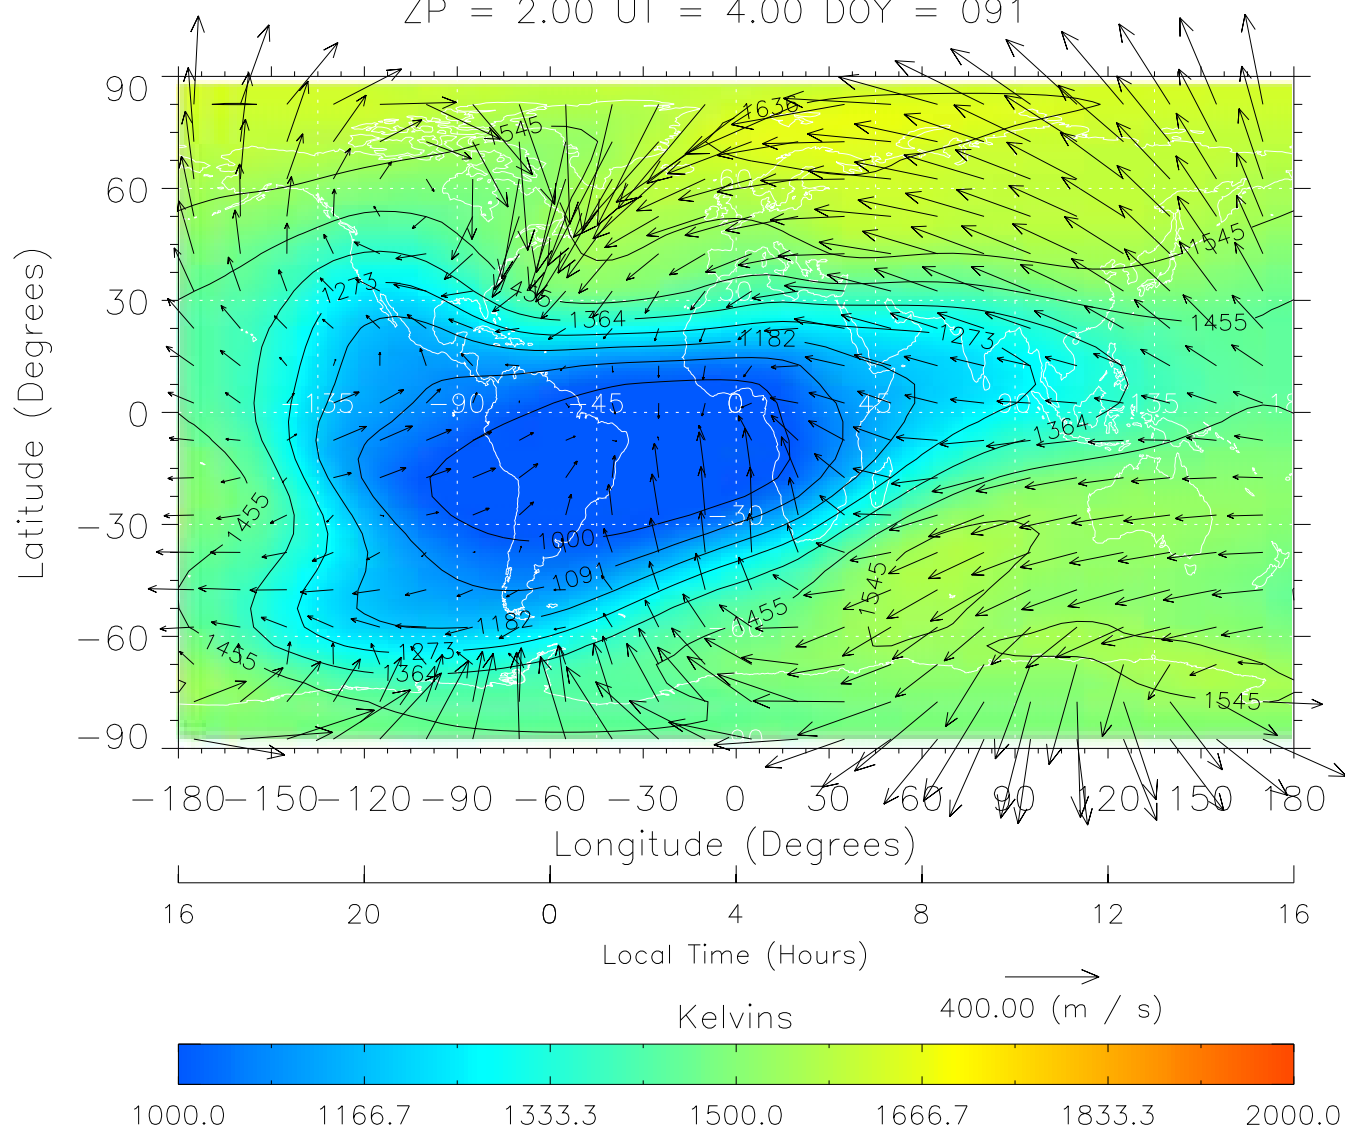

From: /tgcm/histories/secondary/March2001/March2001_v1/091.nc

Created: Thu Mar 10 13:07:52 2005

From: /tgcm/histories/secondary/March2001/March2001_v1/091.nc

TIME-GCM MAP Temperature with Neutral Wind vectors

ZP = 2.00 UT = 3.00 DOY = 091

Created: Thu Mar 10 13:07:53 2005

From: /tgcm/histories/secondary/March2001/March2001_v1/091.nc

TIME-GCM MAP Temperature with Neutral Wind vectors

ZP = 2.00 UT = 4.00 DOY = 091

Created: Thu Mar 10 13:07:53 2005

From: /tgcm/histories/secondary/March2001/March2001_v1/091.nc

TIME-GCM MAP Temperature with Neutral Wind vectors
ZP = 2.00 UT = 5.00 DOY = 091

Created: Thu Mar 10 13:07:54 2005