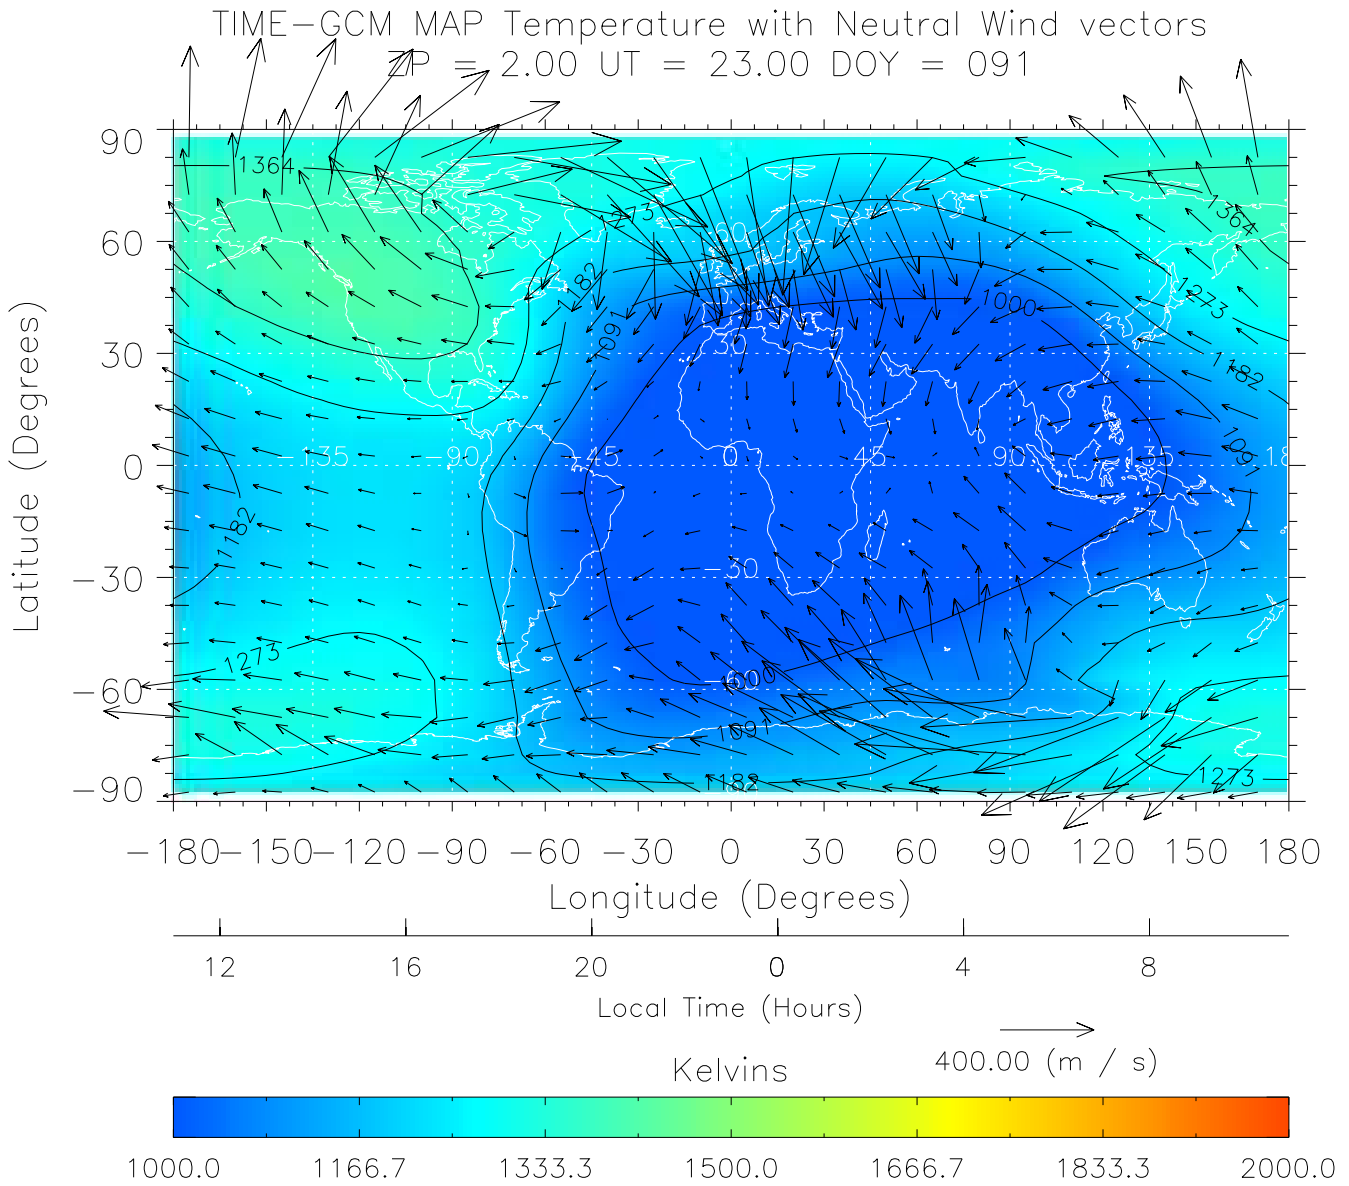

Created: Thu Mar 10 13:08:02 2005

From: /tgcm/histories/secondary/March2001/March2001_v1/091.nc