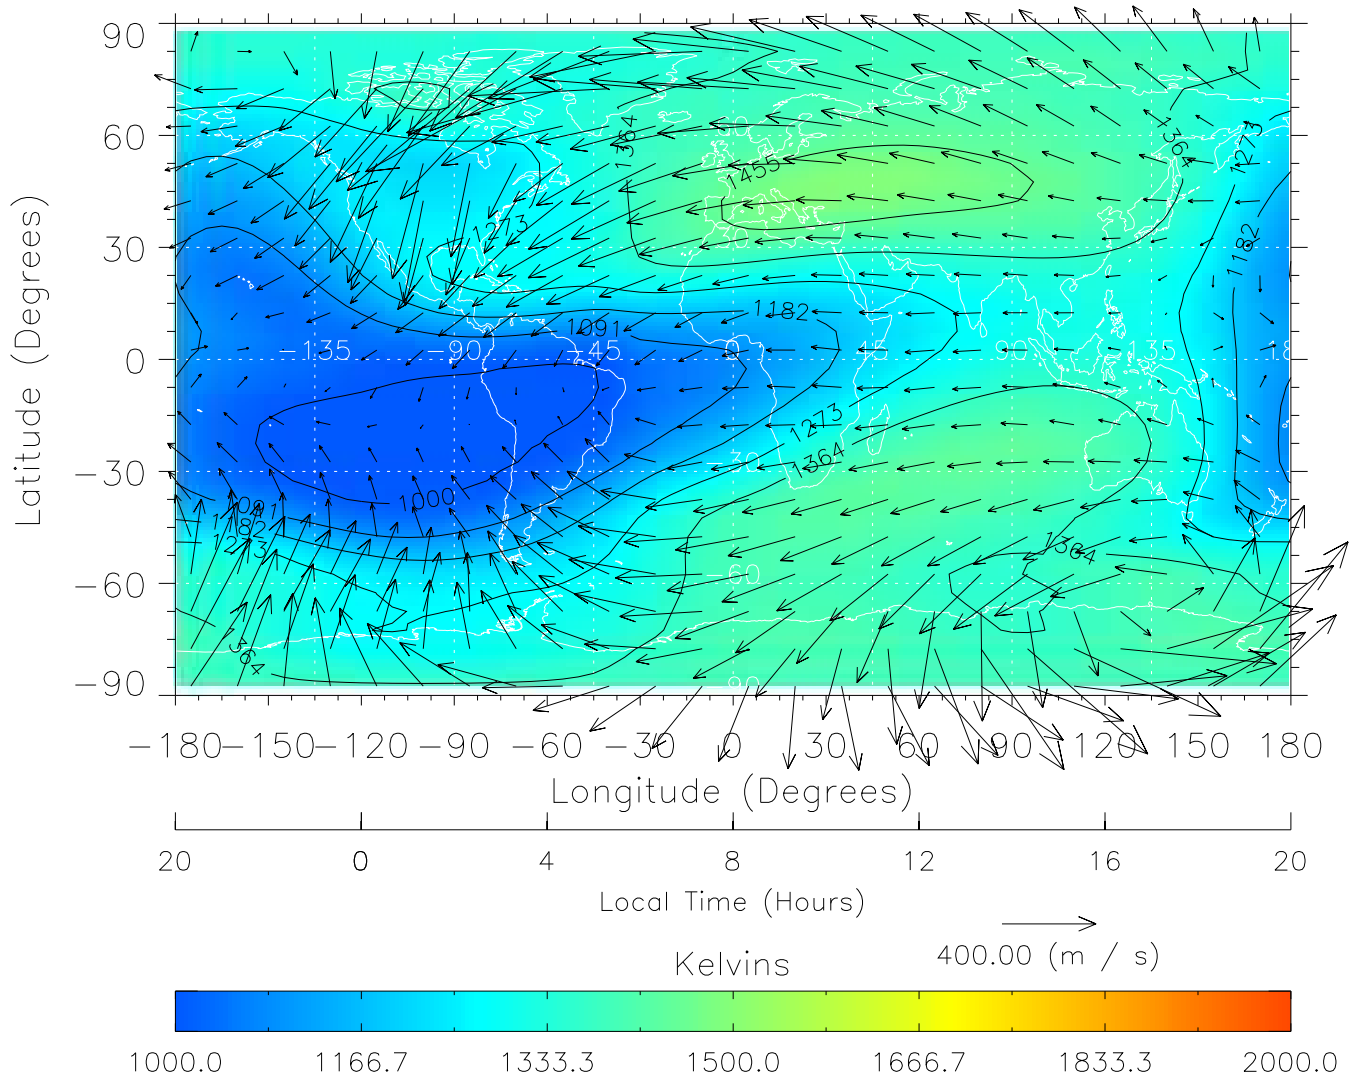

From: /tgcm/histories/secondary/March2001/March2001_v1/091.nc

TIME-GCM MAP Temperature with Neutral Wind vectors
ZP = 2.00 UT = 6.00 DOY = 091

Created: Thu Mar 10 13:07:54 2005

From: /tgcm/histories/secondary/March2001/March2001_v1/091.nc

TIME-GCM MAP Temperature with Neutral Wind vectors
ZP = 2.00 UT = 7.00 DOY = 091

Created: Thu Mar 10 13:07:55 2005

From: /tgcm/histories/secondary/March2001/March2001_v1/091.nc

TIME-GCM MAP Temperature with Neutral Wind vectors
ZP = 2.00 UT = 8.00 DOY = 091