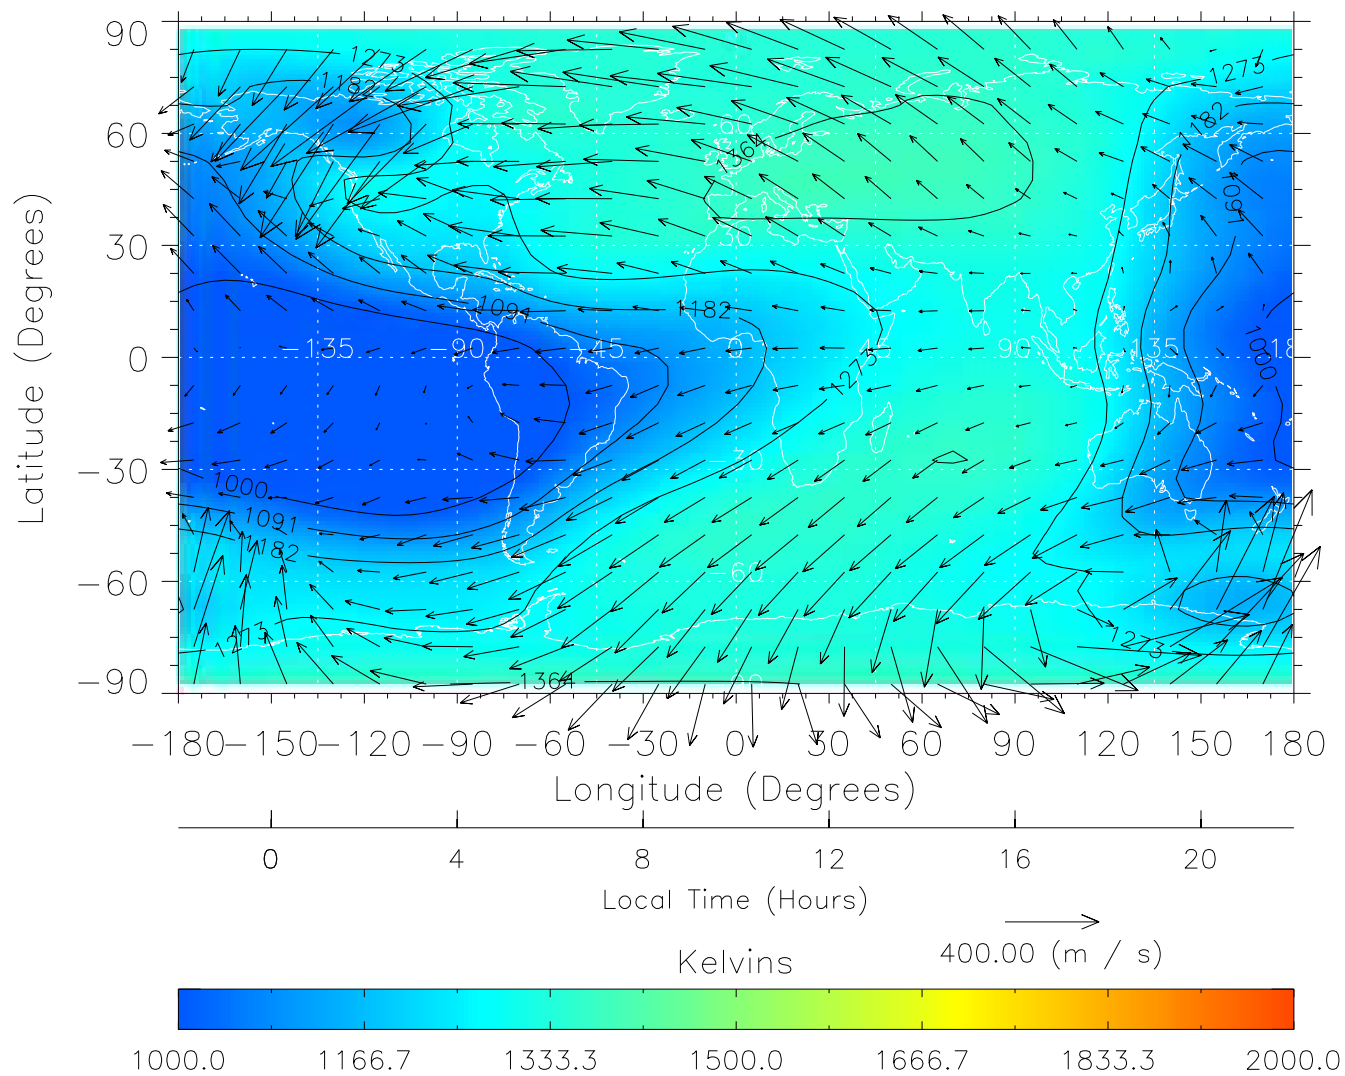

TIME-GCM MAP Temperature with Neutral Wind vectors
ZP = 2.00 UT = 10.00 DOY = 091

Created: Thu Mar 10 13:07:56 2005

From: /tgcm/histories/secondary/March2001/March2001_v1/091.nc