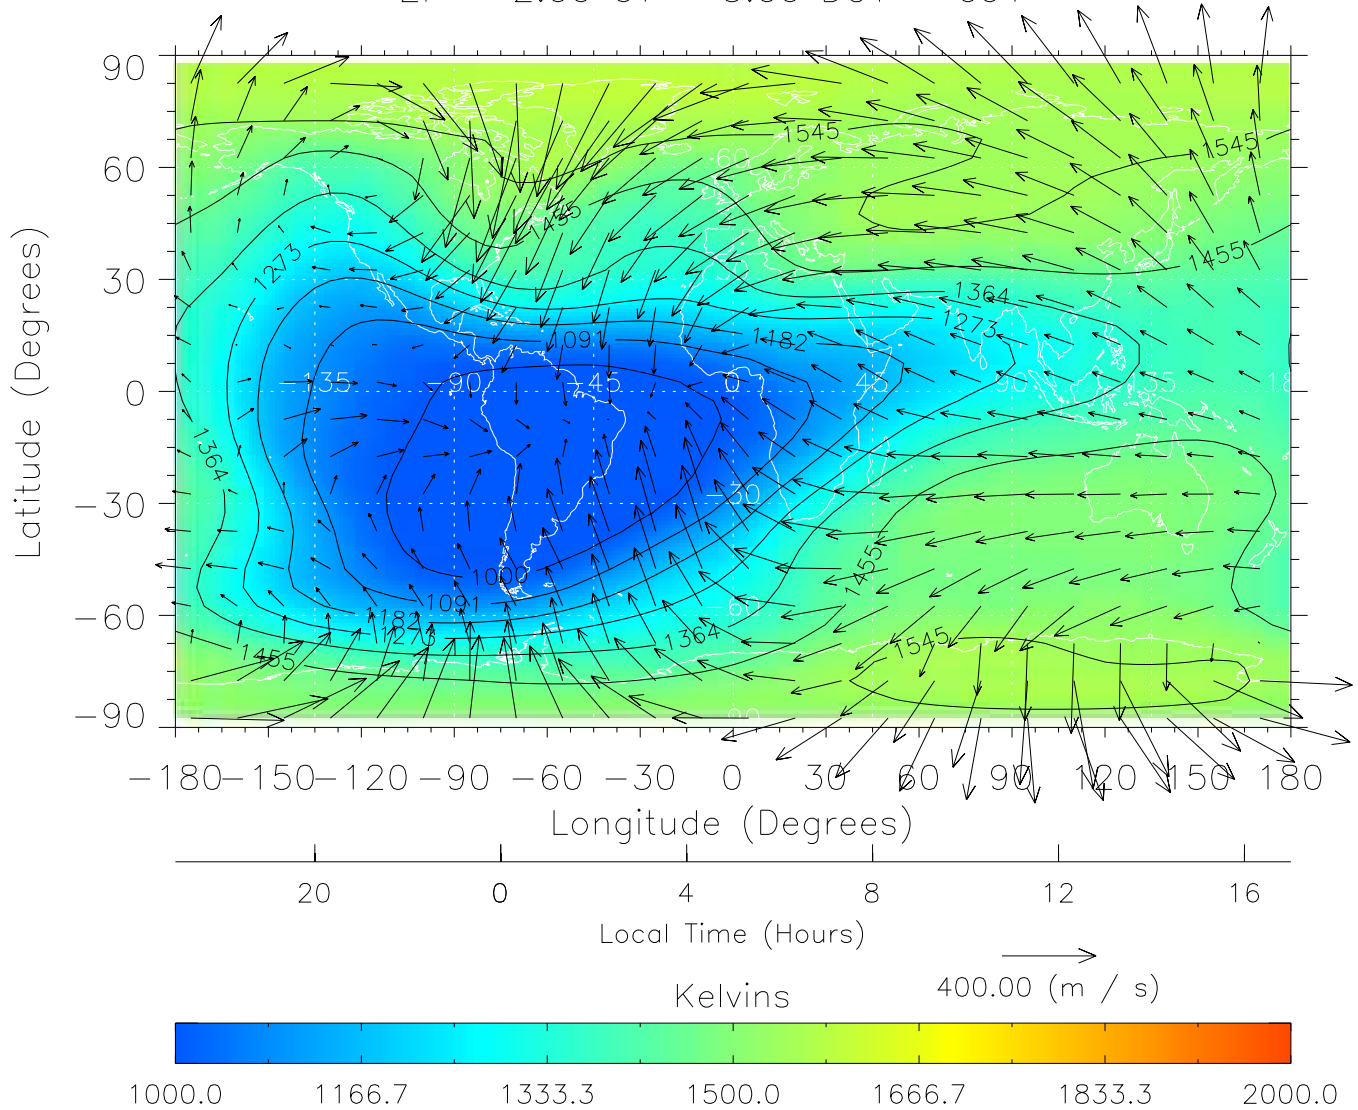

ZP = 2.00 UT = 3.00 DOY = 091

Created: Thu Mar 10 13:07:53 2005

From: /tgcm/histories/secondary/March2001/March2001_v1/091.nc

TIME-GCM MAP Temperature with Neutral Wind vectors

ZP = 2.00 UT = 4.00 DOY = 091

Created: Thu Mar 10 13:07:53 2005

From: /tgcm/histories/secondary/March2001/March2001_v1/091.nc

TIME-GCM MAP Temperature with Neutral Wind vectors
ZP = 2.00 UT = 5.00 DOY = 091

Created: Thu Mar 10 13:07:54 2005