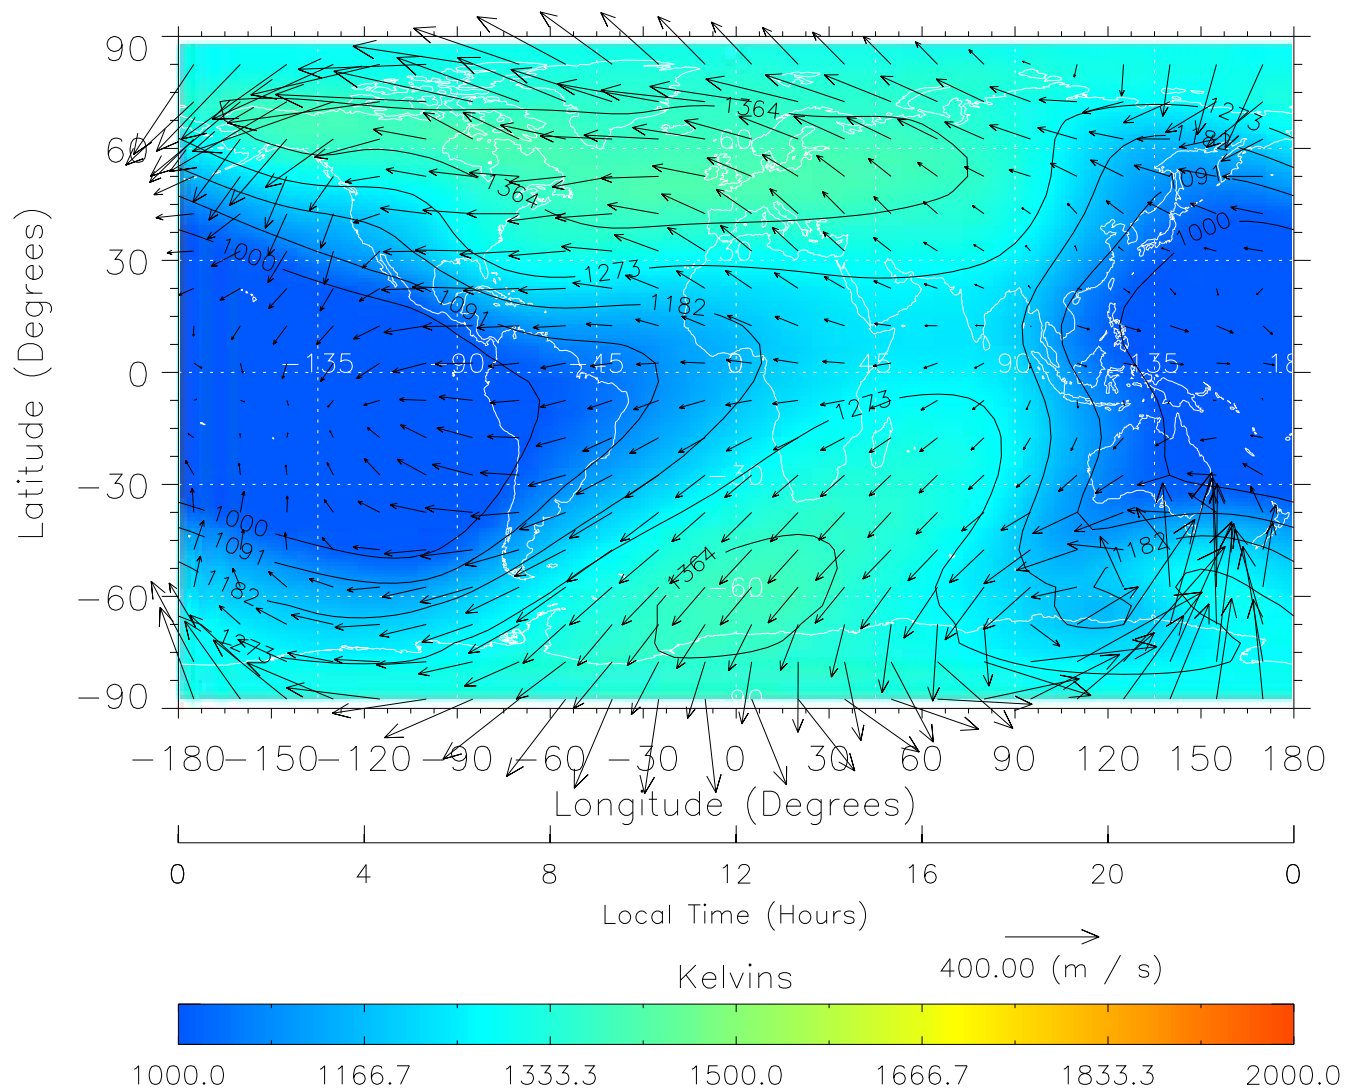

TIME-GCM MAP Temperature with Neutral Wind vectors

ZP = 2.00 UT = 12.00 DOY = 091

Created: Thu Mar 10 13:07:57 2005

From: /tgcm/histories/secondary/March2001/March2001_lv1/091.nc