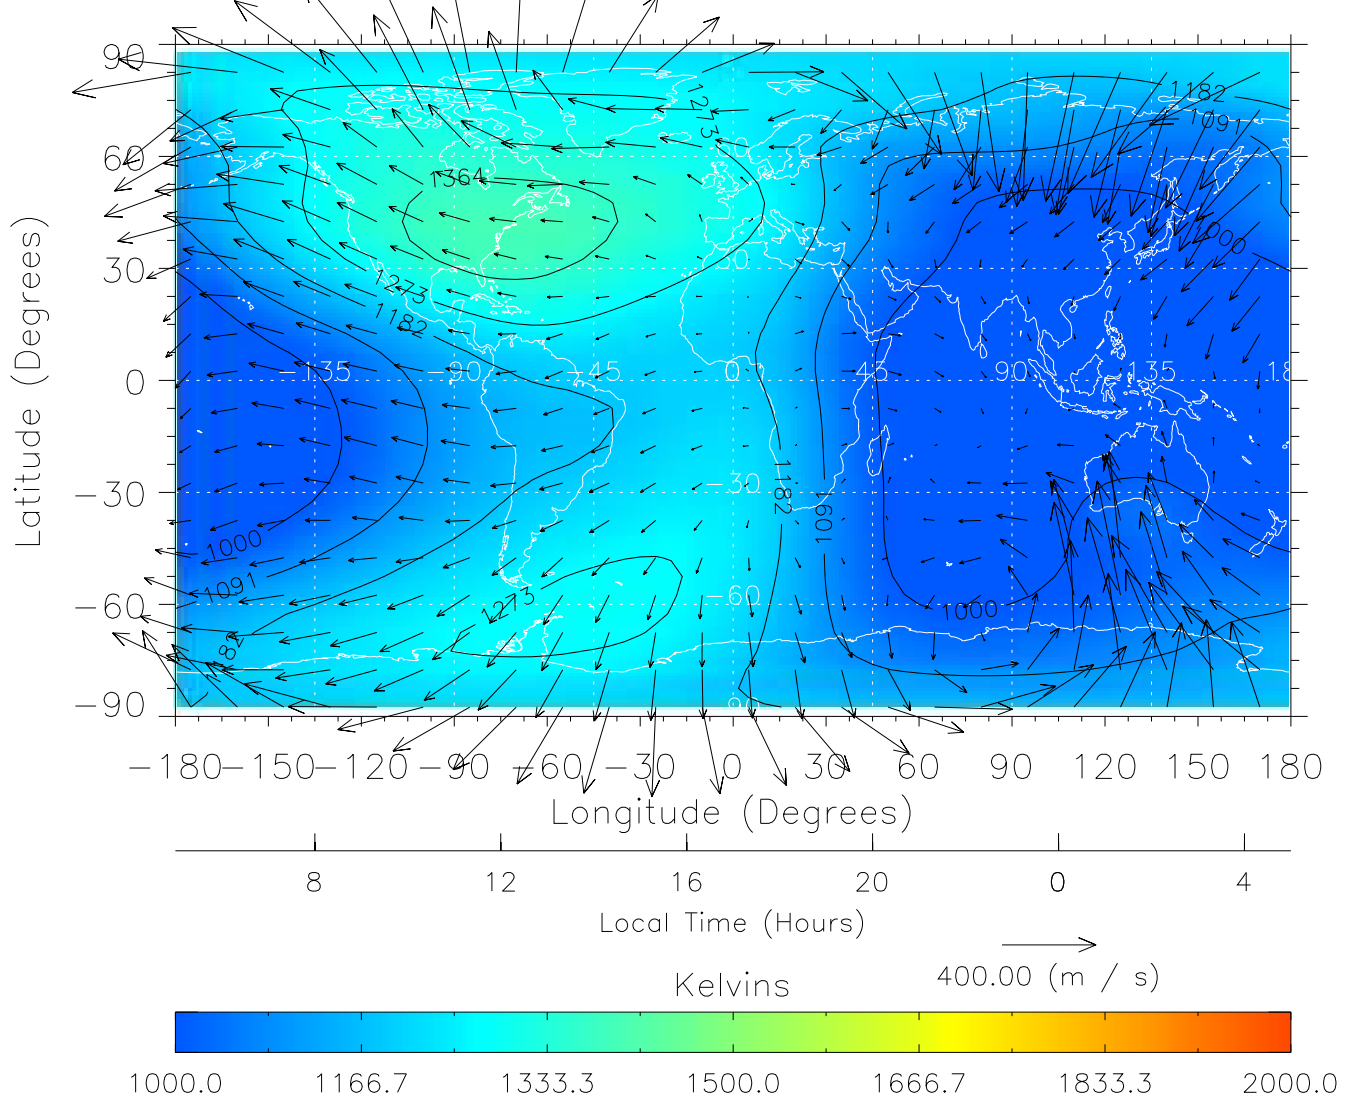

TIME-GCM MAP Temperature with Neutral Wind vectors

ZP = 2.00 UT = 17.00 DOY = 091

Created: Thu Mar 10 13:07:59 2005

From: /tgcm/histories/secondary/March2001/March2001_v1/091.nc