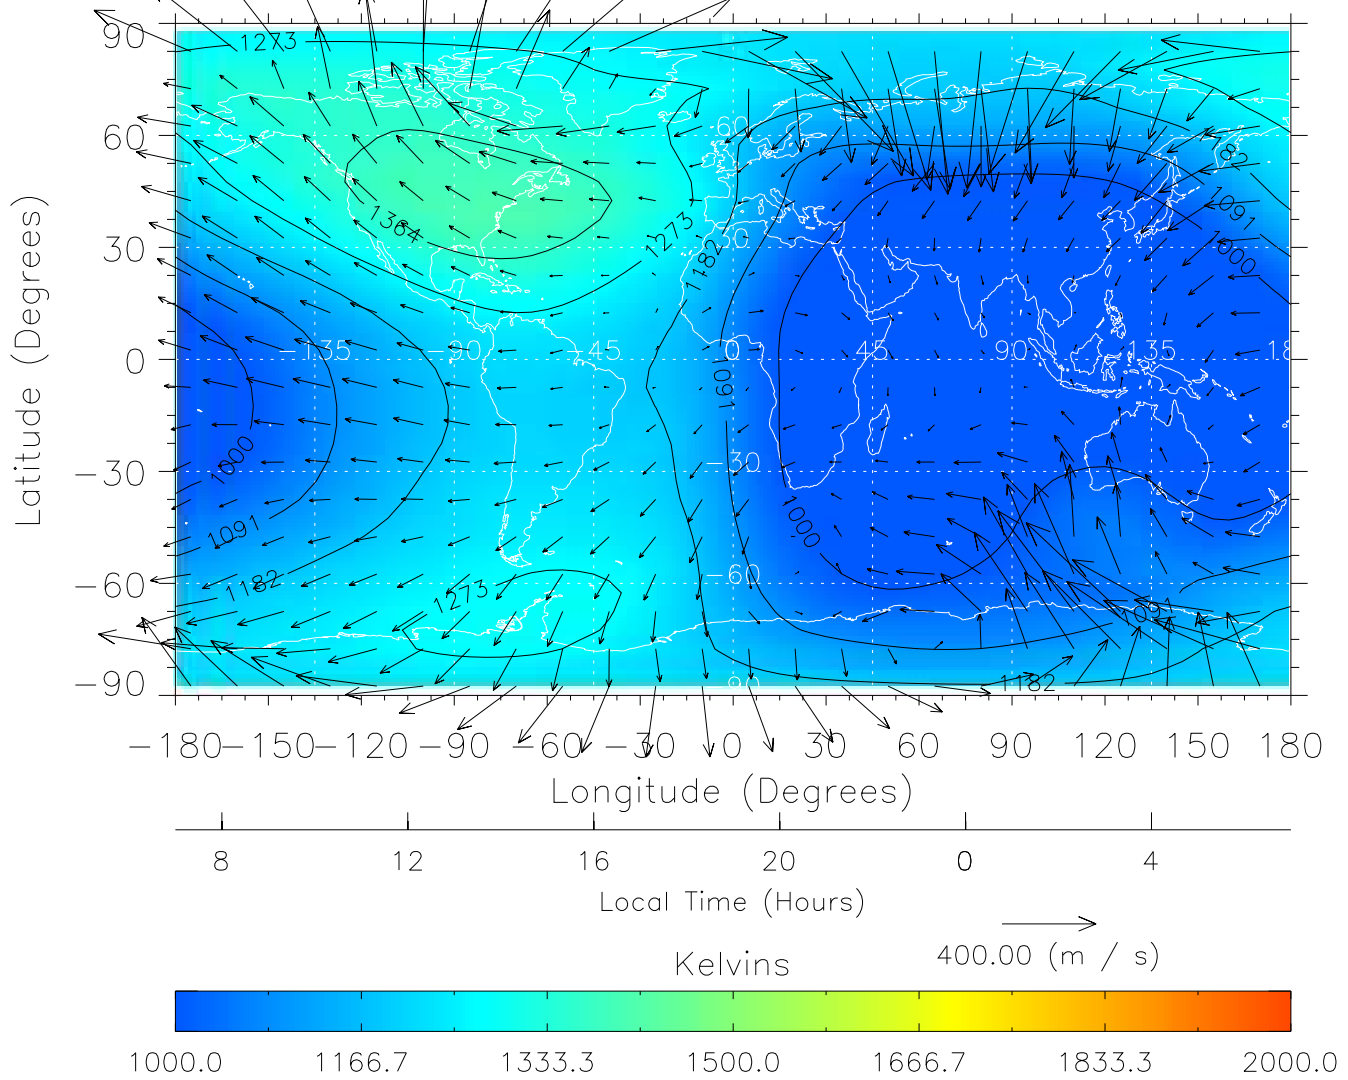

TIME-GCM MAP Temperature with Neutral Wind vectors
ZP = 2.00 UT = 19.00 DOY = 091

Created: Thu Mar 10 13:08:00 2005

From: /tgcm/histories/secondary/March2001/March2001_v1/091.nc

Created: Thu Mar 10 13:08:01 2005