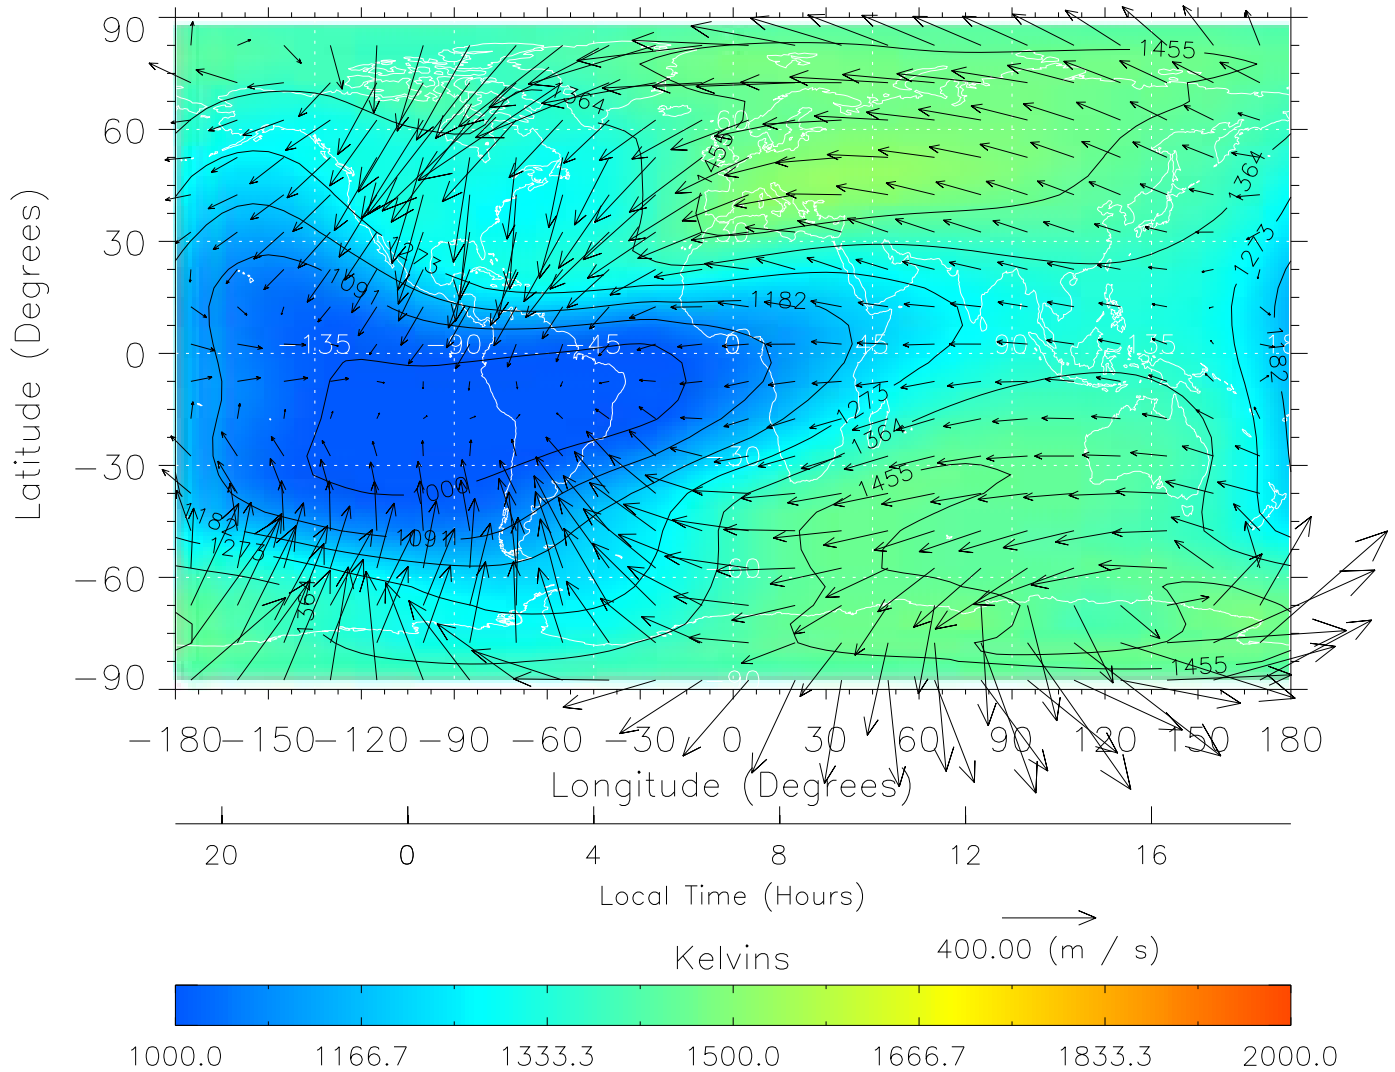

From: /tgcm/histories/secondary/March2001/March2001_v1/091.nc

TIME-GCM MAP Temperature with Neutral Wind vectors
ZP = 2.00 UT = 6.00 DOY = 091

Created: Thu Mar 10 13:07:54 2005

From: /tgcm/histories/secondary/March2001/March2001_v1/091.nc

TIME-GCM MAP Temperature with Neutral Wind vectors
ZP = 2.00 UT = 7.00 DOY = 091

Created: Thu Mar 10 13:07:55 2005

From: /tgcm/histories/secondary/March2001/March2001_v1/091.nc

TIME-GCM MAP Temperature with Neutral Wind vectors
ZP = 2.00 UT = 8.00 DOY = 091