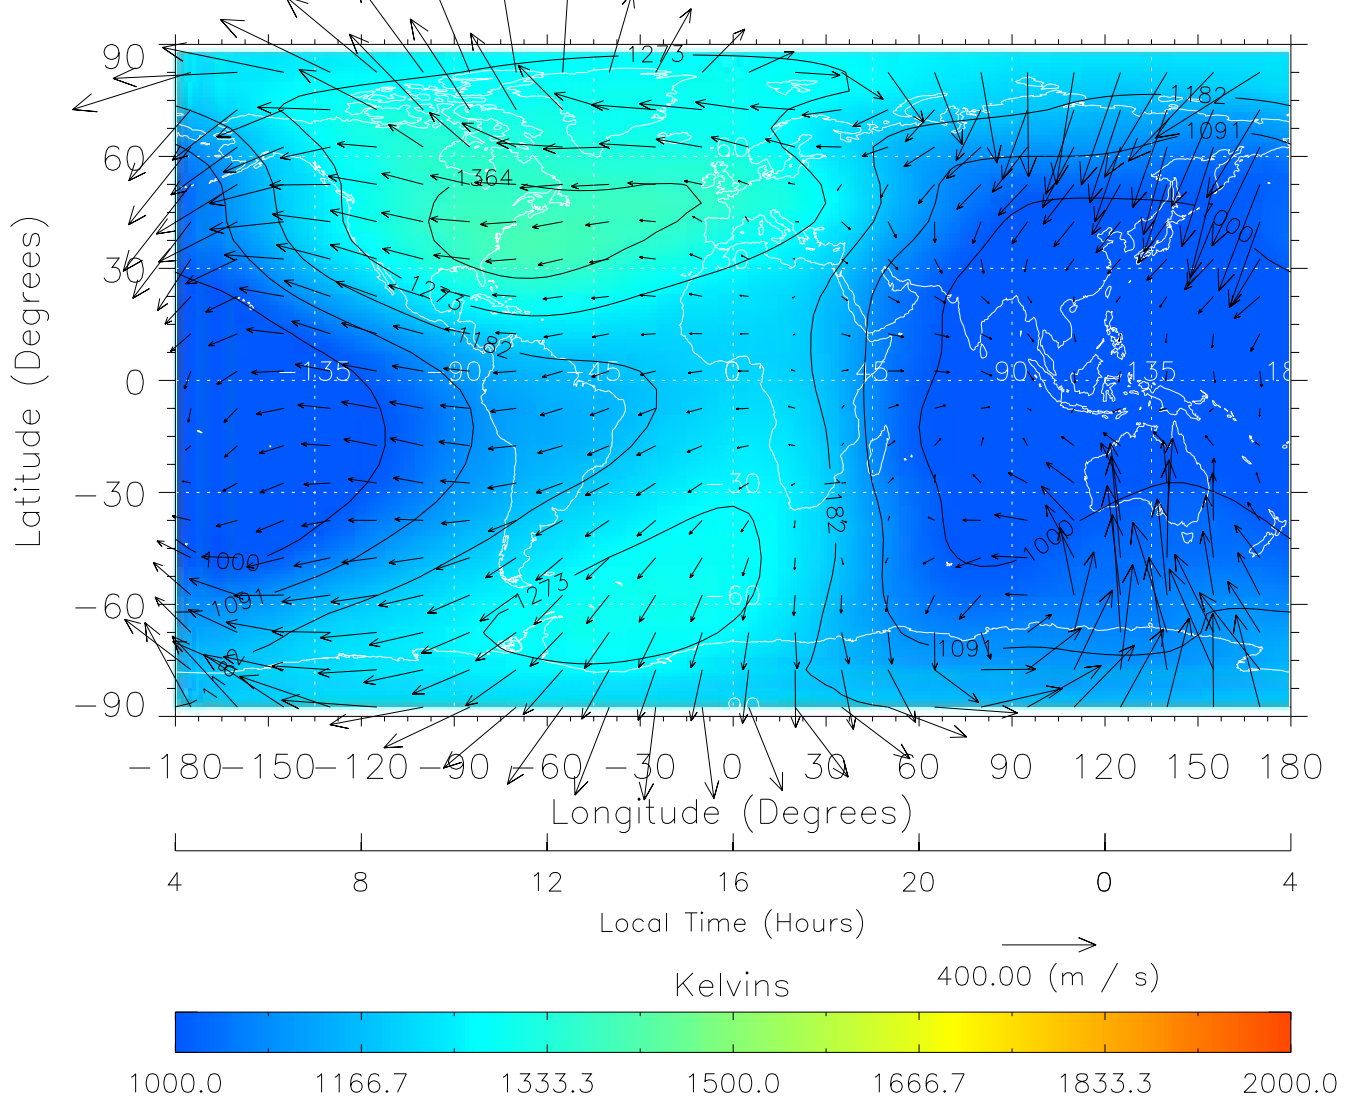

From: /tgcm/histories/secondary/March2001/March2001_v1/091.nc

TIME-GCM MAP Temperature with Neutral Wind vectors

ZP = 2.00 UT = 15.00 DOY = 091

Created: Thu Mar 10 13:07:58 2005

From: /tgcm/histories/secondary/March2001/March2001_v1/091.nc

TIME-GCM MAP Temperature with Neutral Wind vectors

ZP = 2.00 UT = 16.00 DOY = 091

Created: Thu Mar 10 13:07:59 2005

From: /tgcm/histories/secondary/March2001/March2001_v1/091.nc

TIME-GCM MAP Temperature with Neutral Wind vectors