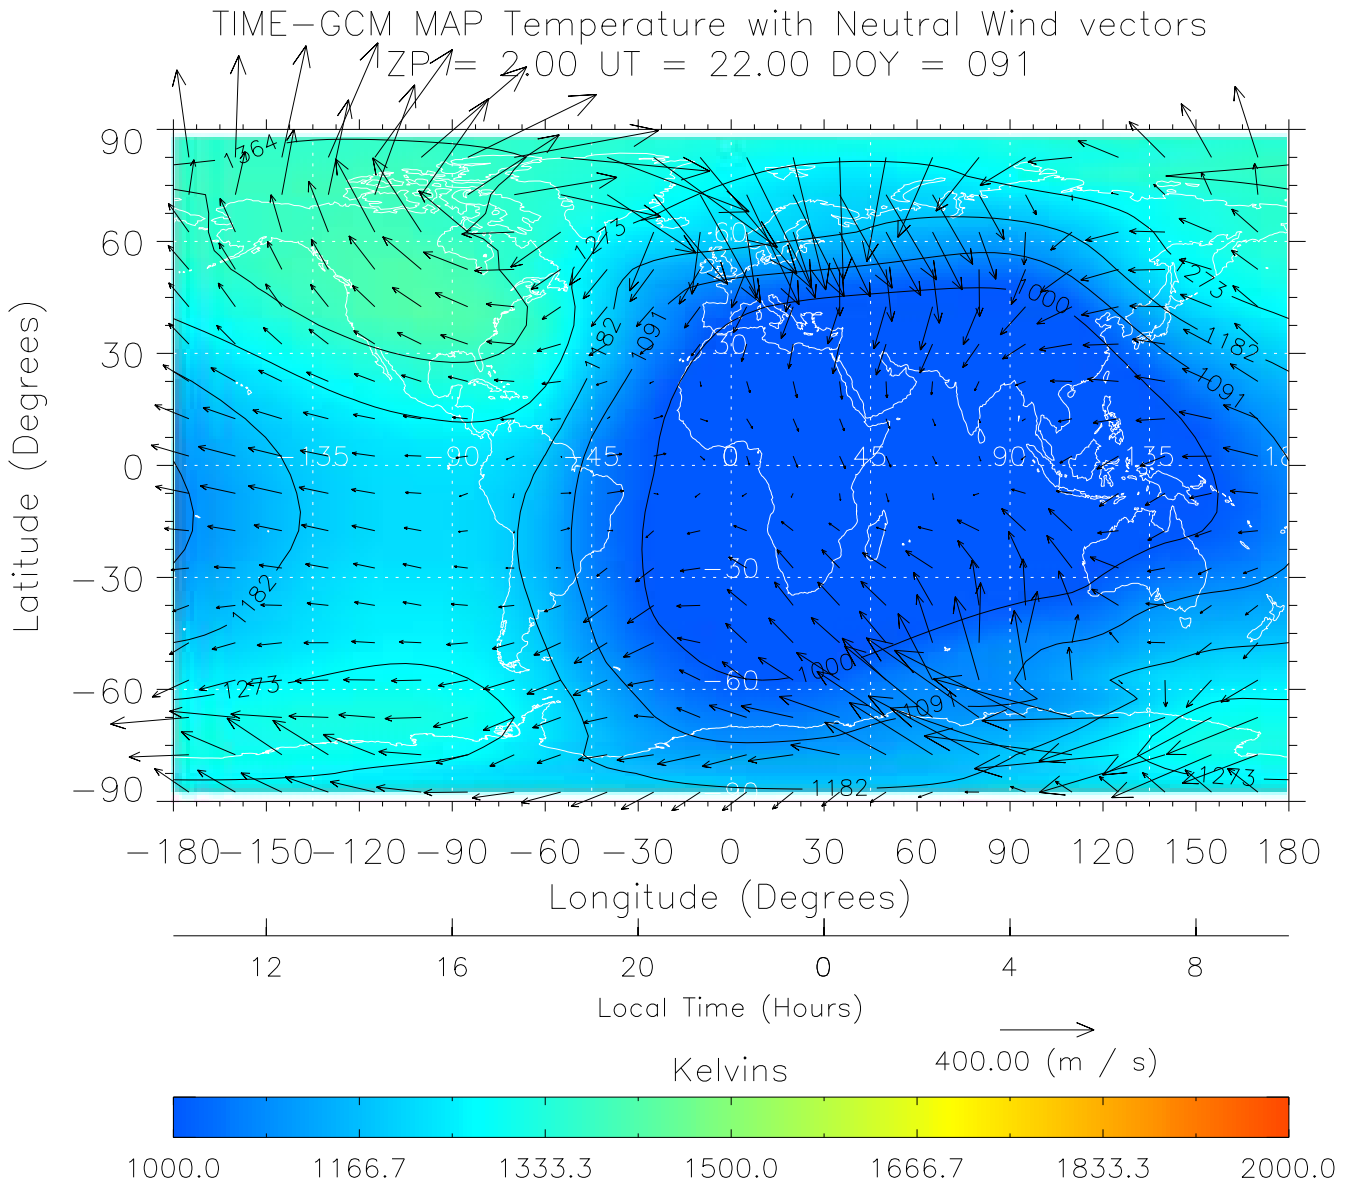

Created: Thu Mar 10 13:08:02 2005

From: /tgcm/histories/secondary/March2001/March2001_v1/091.nc