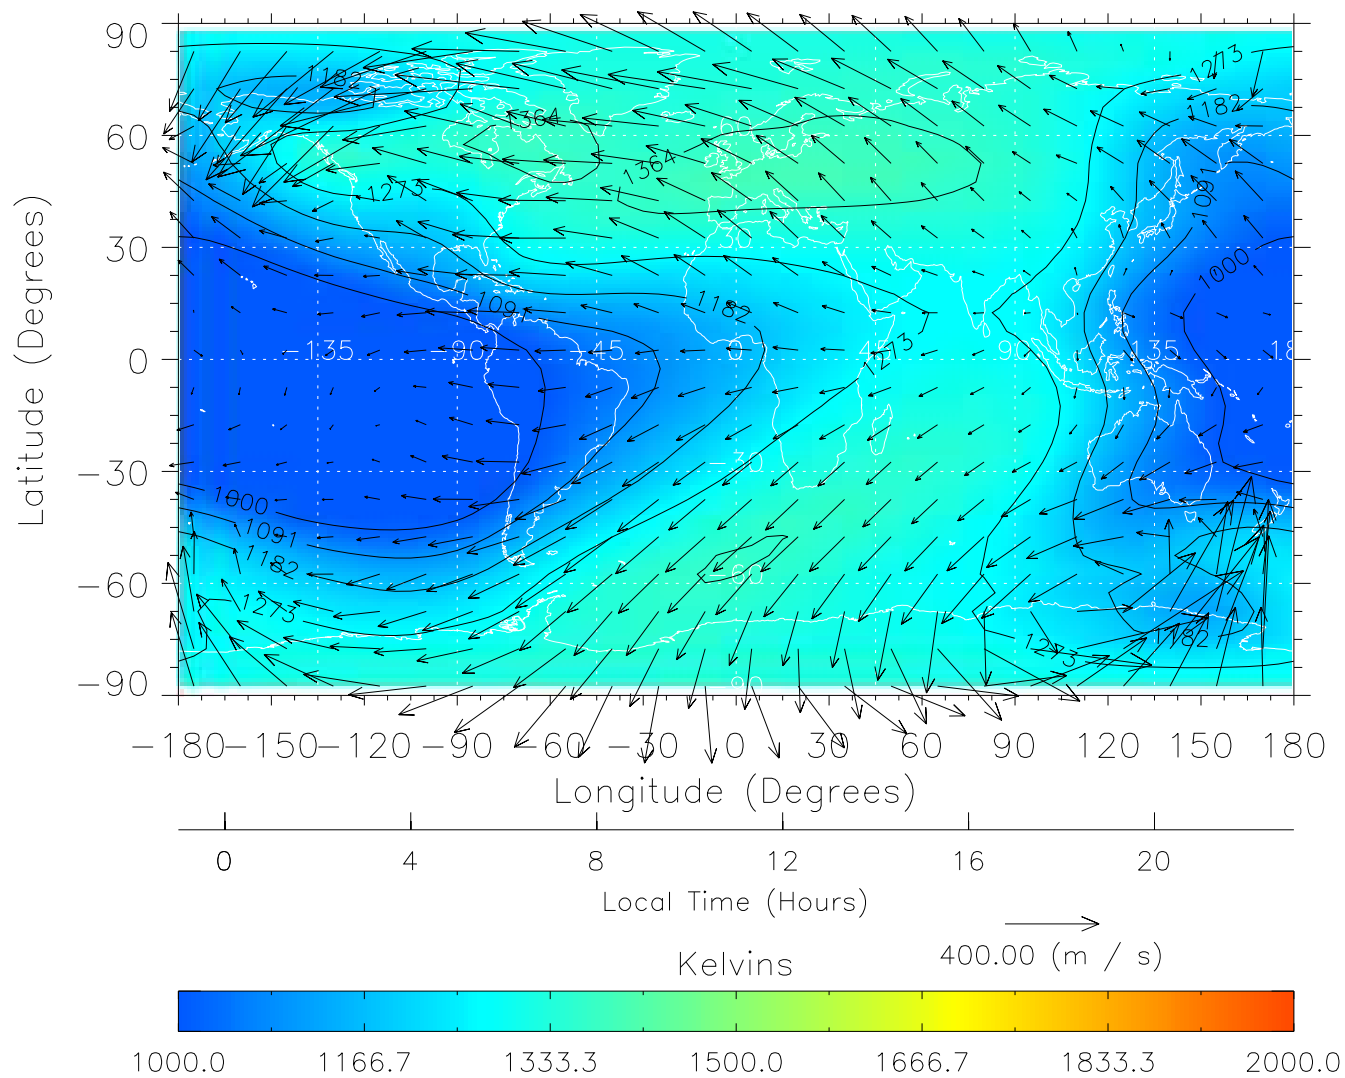

From: /tgcm/histories/secondary/March2001/March2001_v1/091.nc

TIME-GCM MAP Temperature with Neutral Wind vectors
ZP = 2.00 UT = 10.00 DOY = 091

Created: Thu Mar 10 13:07:56 2005

From: /tgcm/histories/secondary/March2001/March2001_v1/091.nc

TIME-GCM MAP Temperature with Neutral Wind vectors
ZP = 2.00 UT = 11.00 DOY = 091

Created: Thu Mar 10 13:07:56 2005

From: /tgcm/histories/secondary/March2001/March2001_v1/091.nc

TIME-GCM MAP Temperature with Neutral Wind vectors