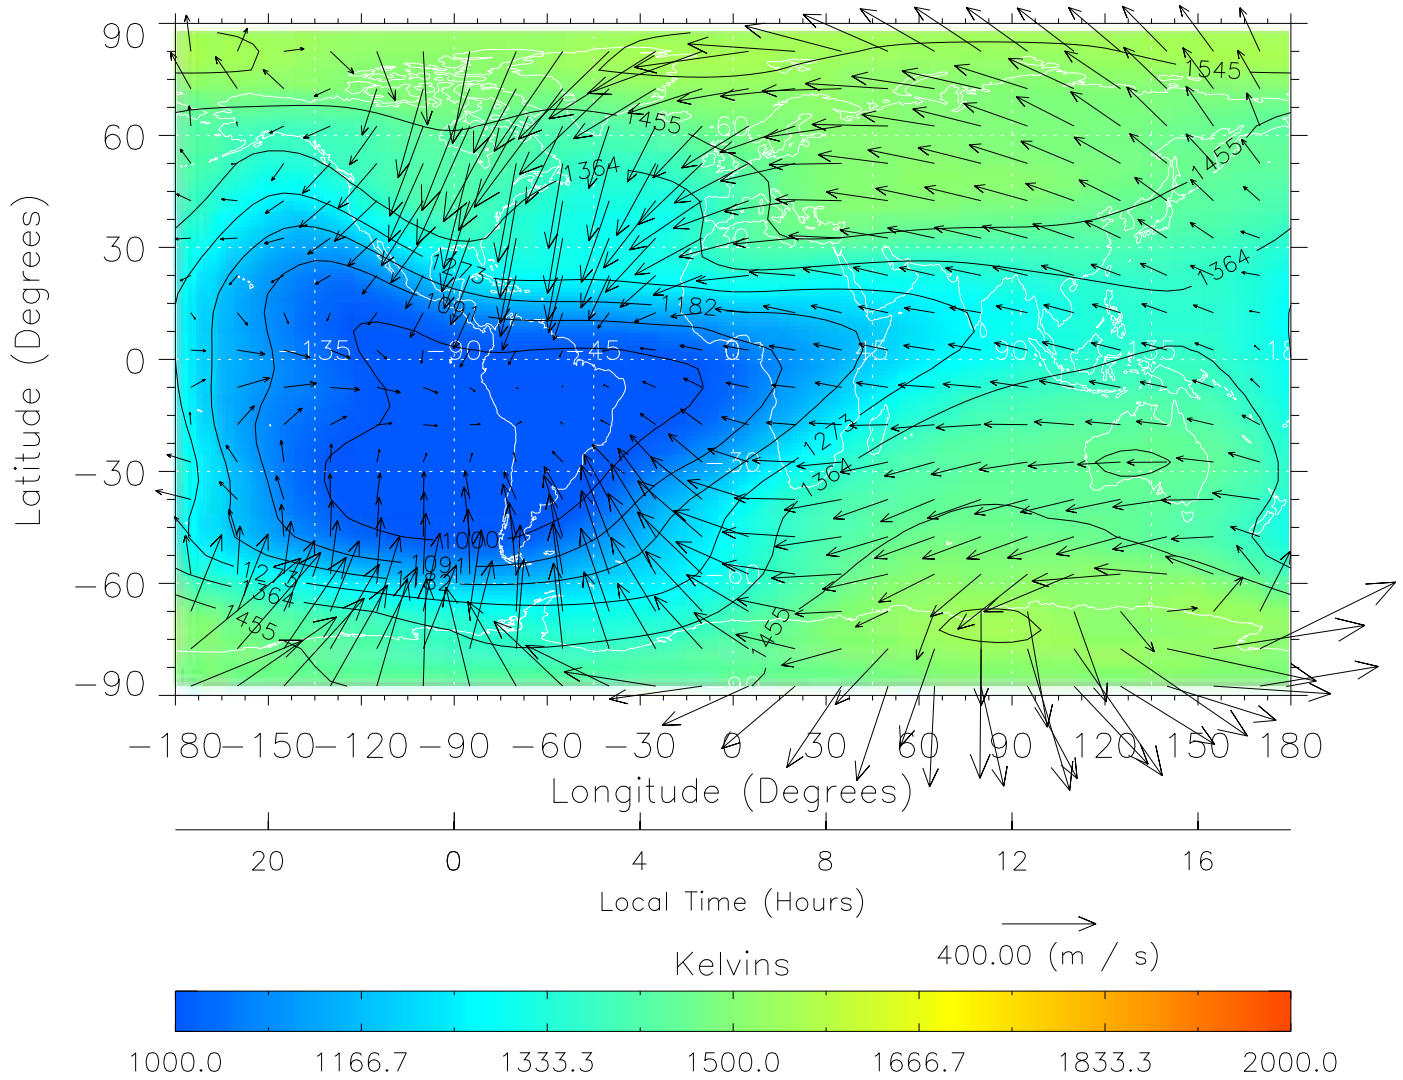

Created: Thu Mar 10 13:07:53 2005

From: /tgcm/histories/secondary/March2001/March2001_v1/091.nc

TIME-GCM MAP Temperature with Neutral Wind vectors
ZP = 2.00 UT = 5.00 DOY = 091

Created: Thu Mar 10 13:07:54 2005

From: /tgcm/histories/secondary/March2001/March2001_v1/091.nc

TIME-GCM MAP Temperature with Neutral Wind vectors
ZP = 2.00 UT = 6.00 DOY = 091

Created: Thu Mar 10 13:07:54 2005

From: /tgcm/histories/secondary/March2001/March2001_v1/091.nc

TIME-GCM MAP Temperature with Neutral Wind vectors
ZP = 2.00 UT = 7.00 DOY = 091

Created: Thu Mar 10 13:07:55 2005

From: /tgcm/histories/secondary/March2001/March2001_v1/091.nc

TIME-GCM MAP Temperature with Neutral Wind vectors
ZP = 2.00 UT = 8.00 DOY = 091