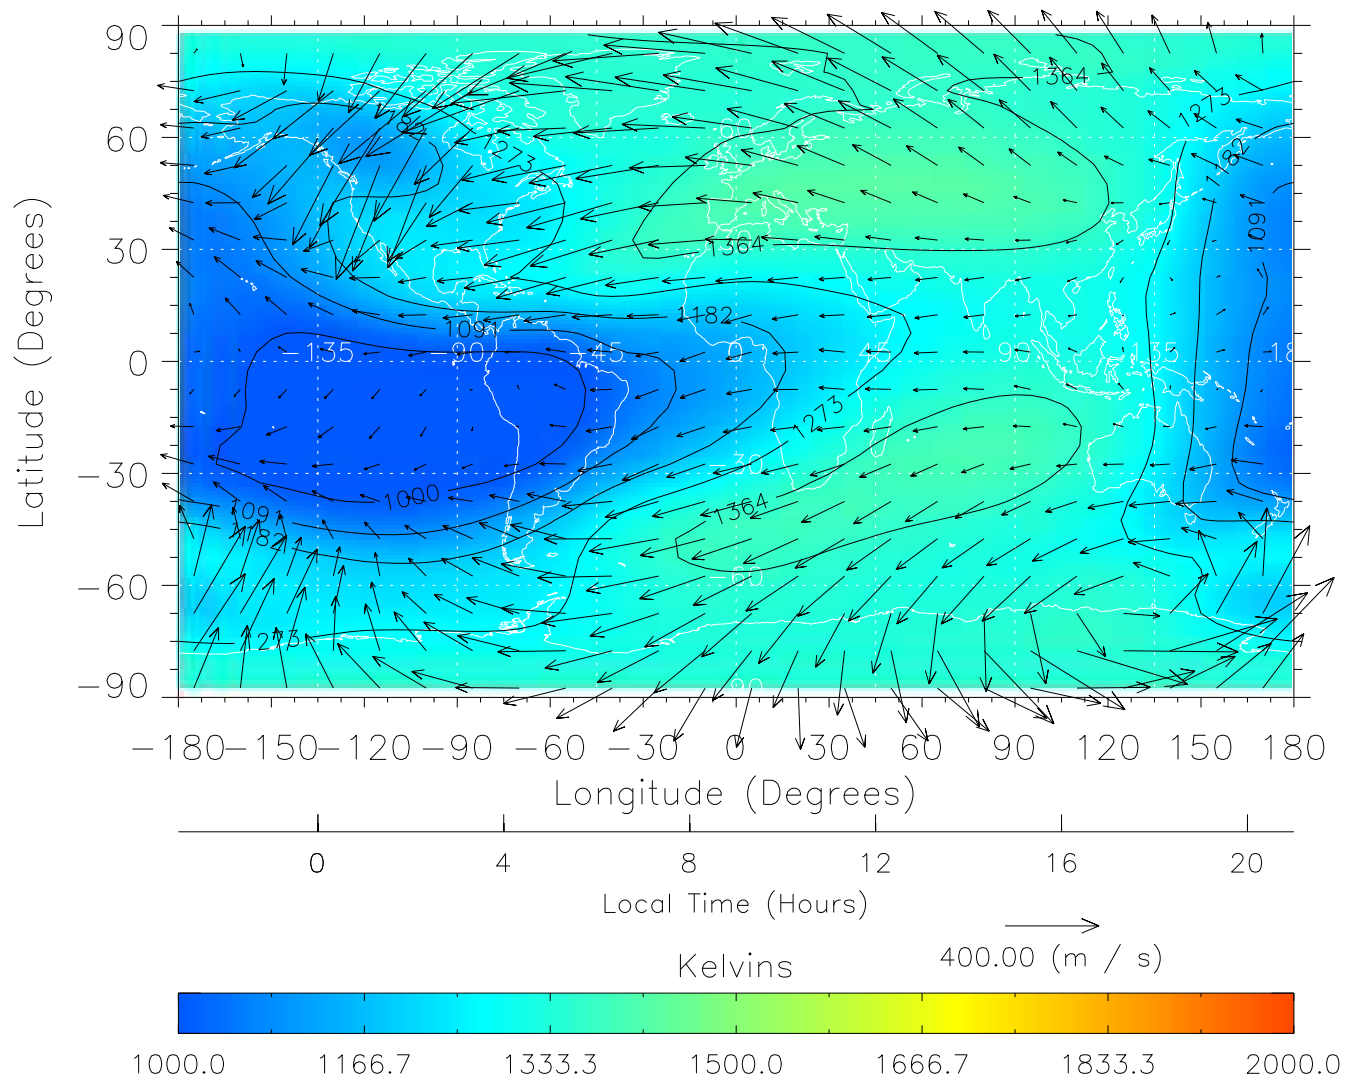

TIME-GCM MAP Temperature with Neutral Wind vectors

ZP = 2.00 UT = 9.00 DOY = 091

Created: Thu Mar 10 13:07:55 2005

From: /tgcm/histories/secondary/March2001/March2001_v1/091.nc