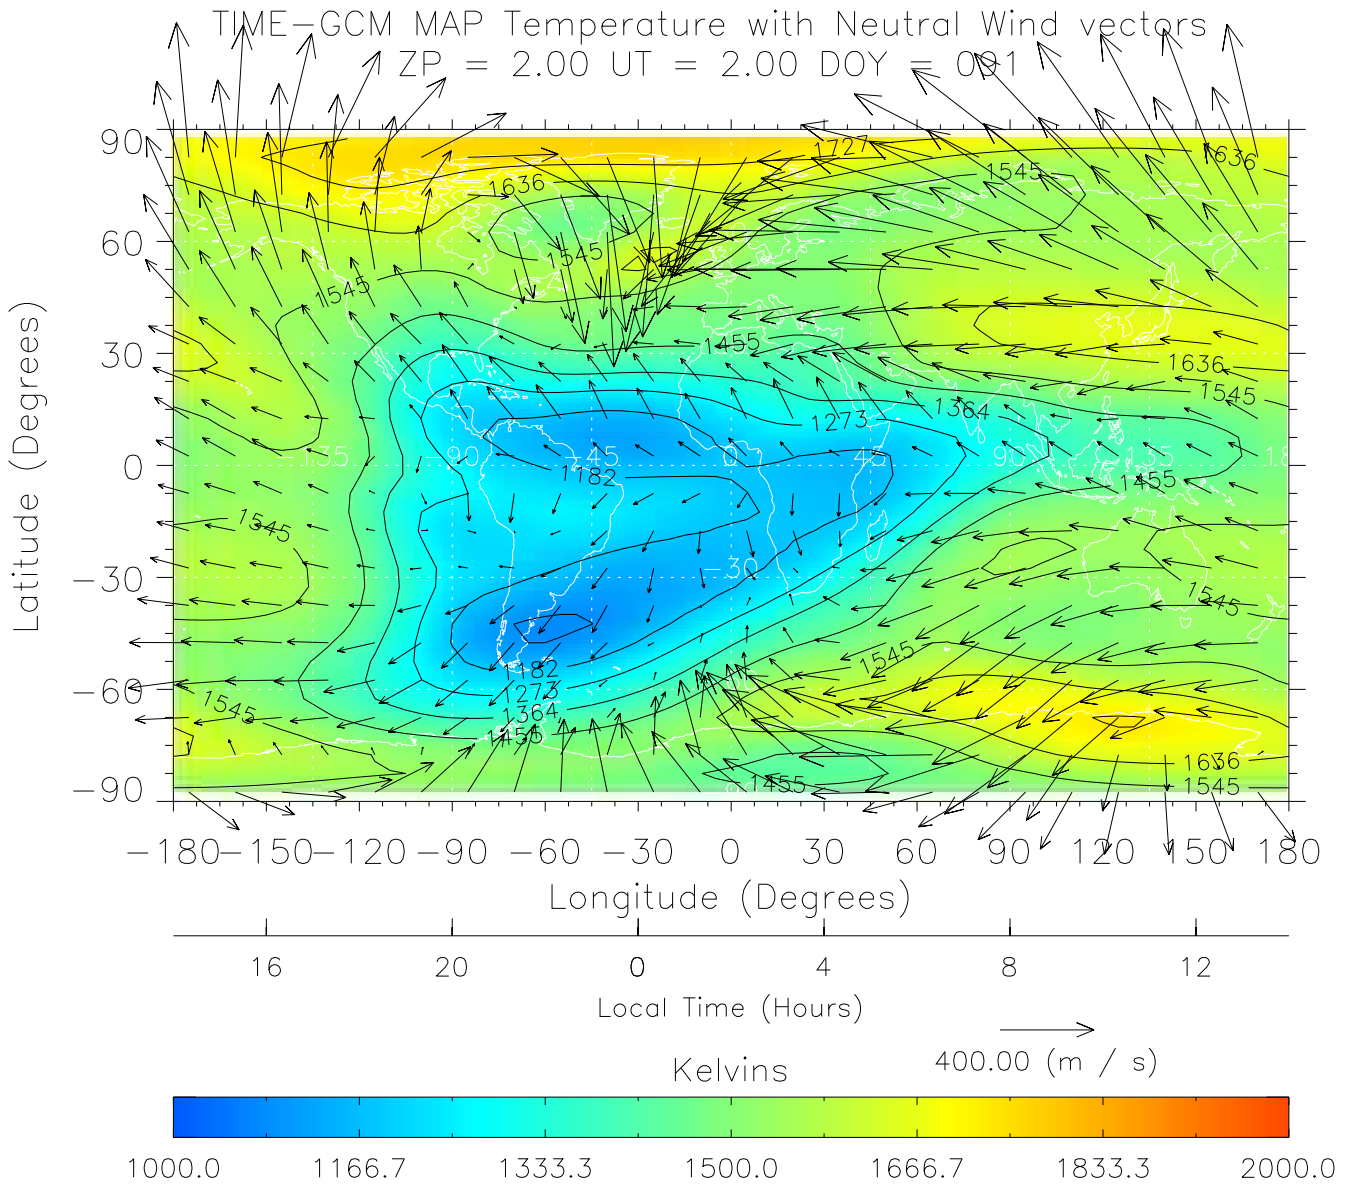

TIME-GCM MAP Temperature with Neutral Wind vectors
ZP = 2.00 UT = 0.00 DOY = 091

Created: Thu Mar 10 13:07:51 2005

From: /tgcm/histories/secondary/March2001/March2001_v1/091.nc

Created: Thu Mar 10 13:07:52 2005

From: /tgcm/histories/secondary/March2001/March2001_v1/091.nc

Created: Thu Mar 10 13:07:52 2005

From: /tgcm/histories/secondary/March2001/March2001_v1/091.nc

TIME-GCM MAP Temperature with Neutral Wind vectors