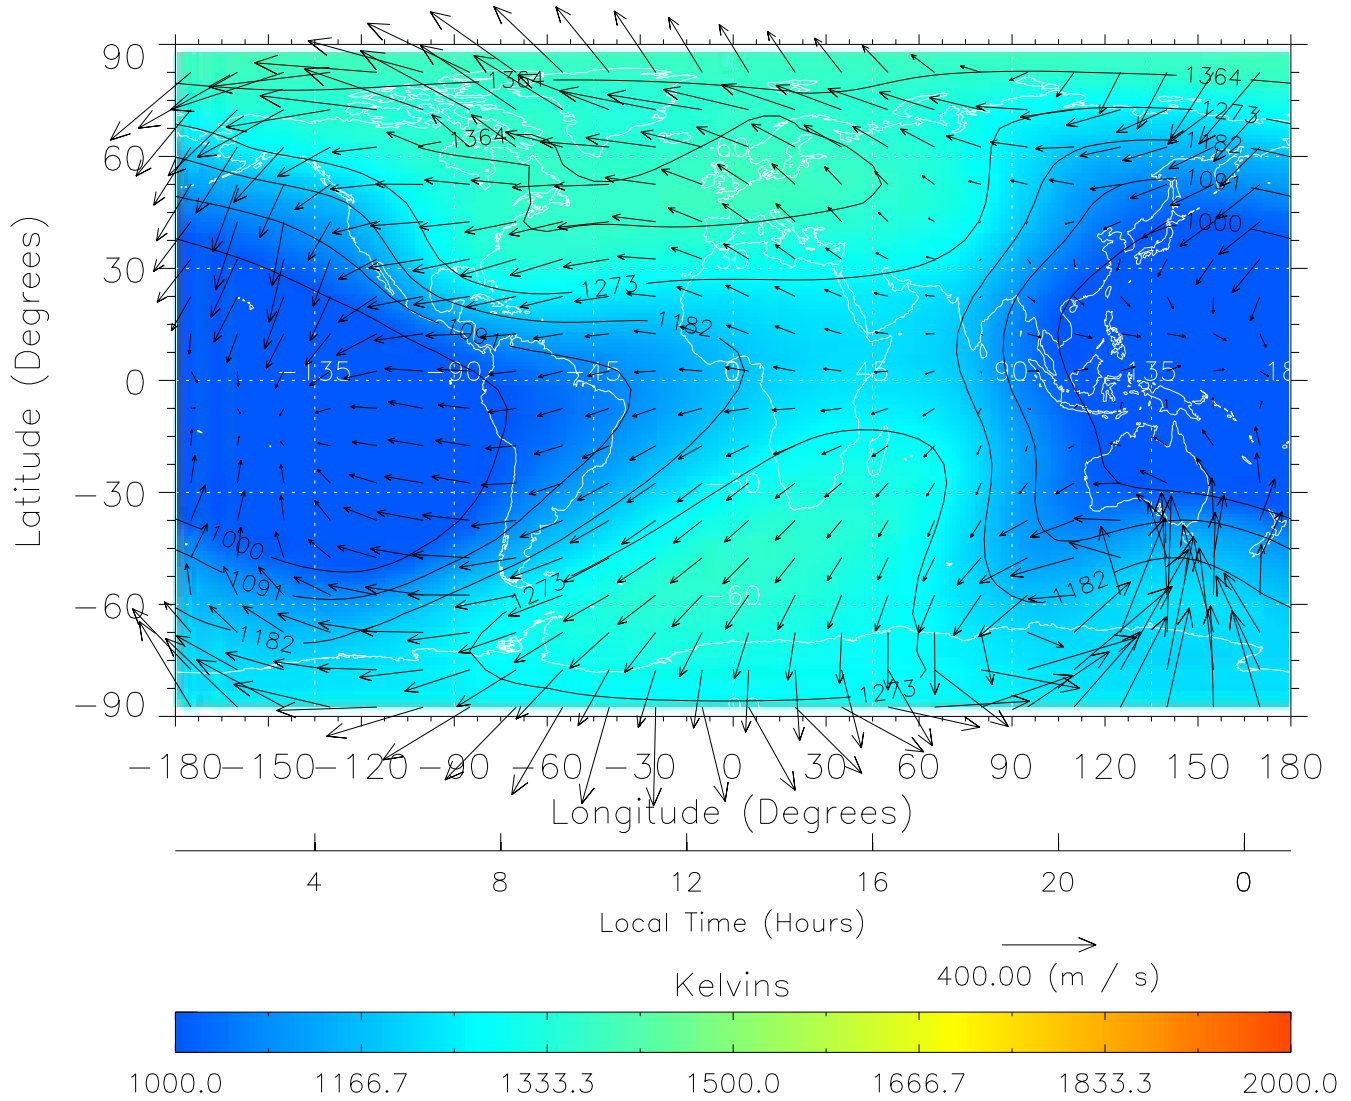

TIME-GCM MAP Temperature with Neutral Wind vectors
ZP = 2.00 UT = 13.00 DOY = 091

Created: Thu Mar 10 13:07:57 2005

From: /tgcm/histories/secondary/March2001/March2001_v1/091.nc