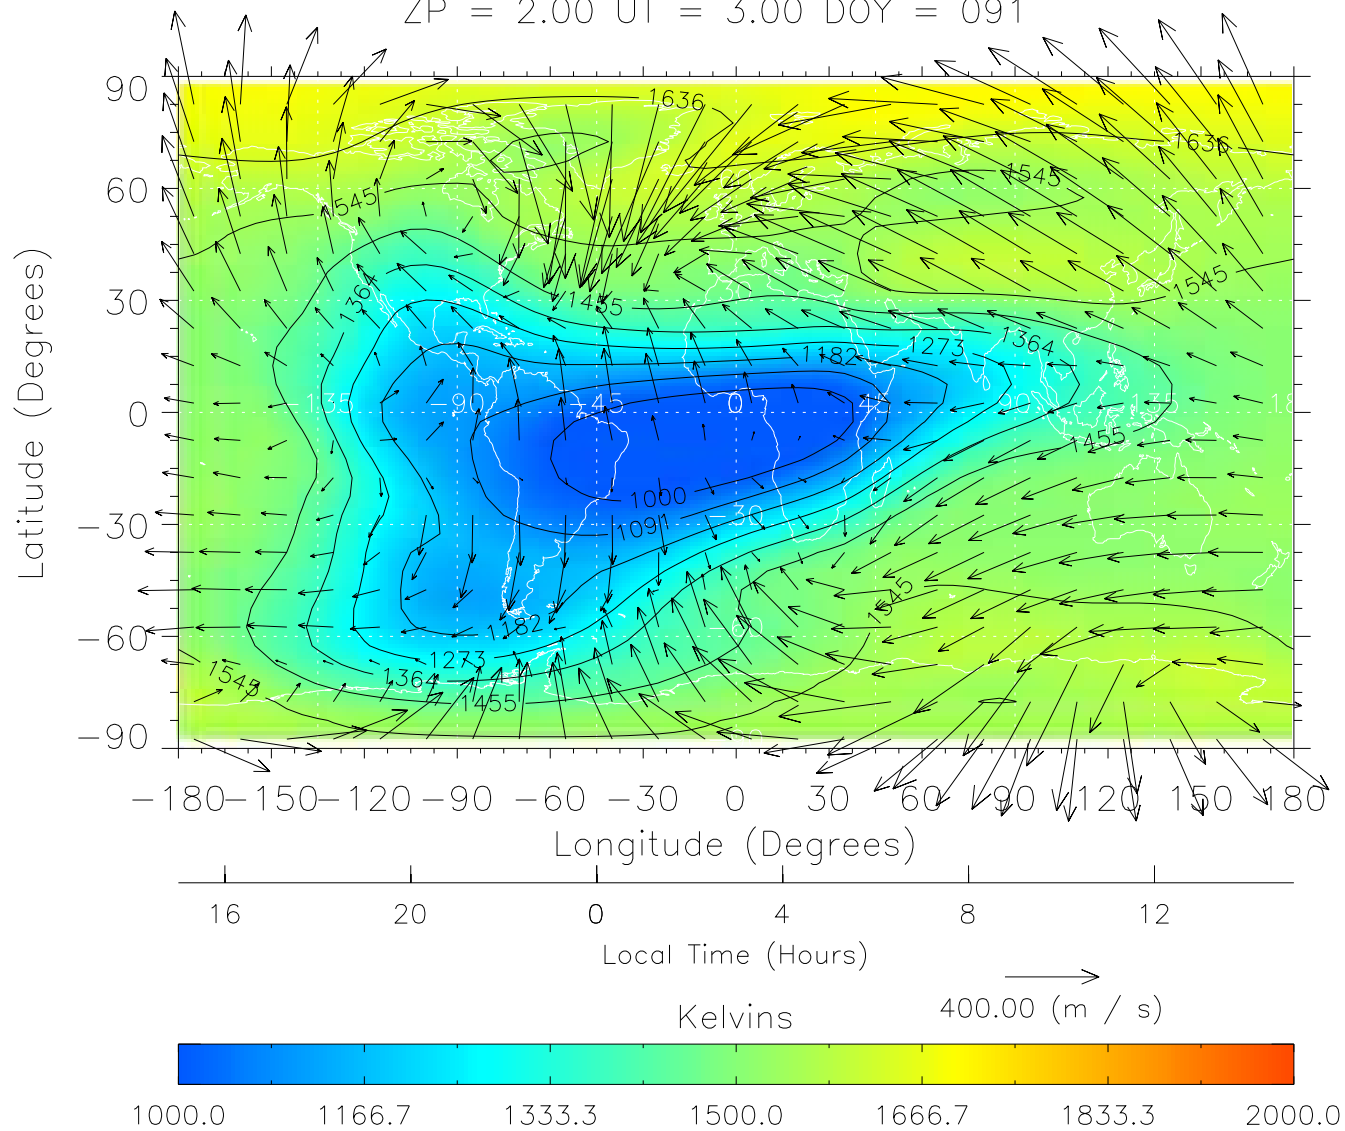

TIME-GCM MAP Temperature with Neutral Wind vectors
ZP = 2.00 UT = 0.00 DOY = 091

Created: Thu Mar 10 13:07:51 2005

From: /tgcm/histories/secondary/March2001/March2001_v1/091.nc

Created: Thu Mar 10 13:07:52 2005

From: /tgcm/histories/secondary/March2001/March2001_v1/091.nc

Created: Thu Mar 10 13:07:52 2005

From: /tgcm/histories/secondary/March2001/March2001_v1/091.nc

TIME-GCM MAP Temperature with Neutral Wind vectors

ZP = 2.00 UT = 3.00 DOY = 091

Created: Thu Mar 10 13:07:53 2005

From: /tgcm/histories/secondary/March2001/March2001_v1/091.nc

TIME-GCM MAP Temperature with Neutral Wind vectors

ZP = 2.00 UT = 4.00 DOY = 091