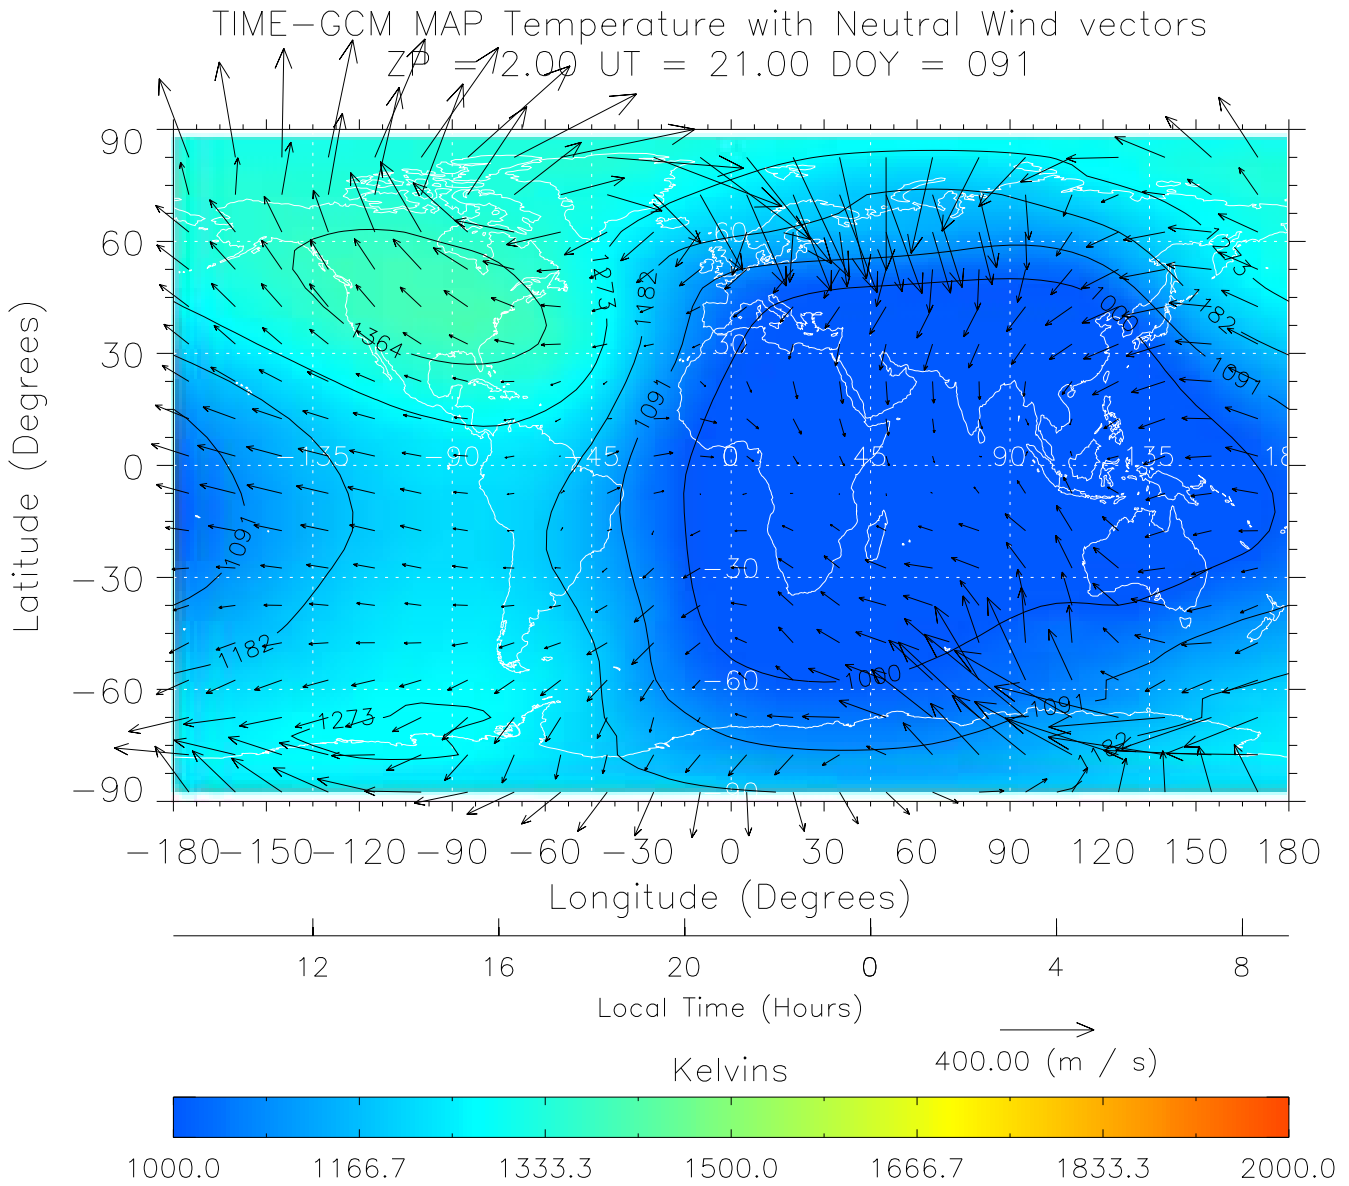

Created: Thu Mar 10 13:08:01 2005

From: /tgcm/histories/secondary/March2001/March2001_v1/091.nc