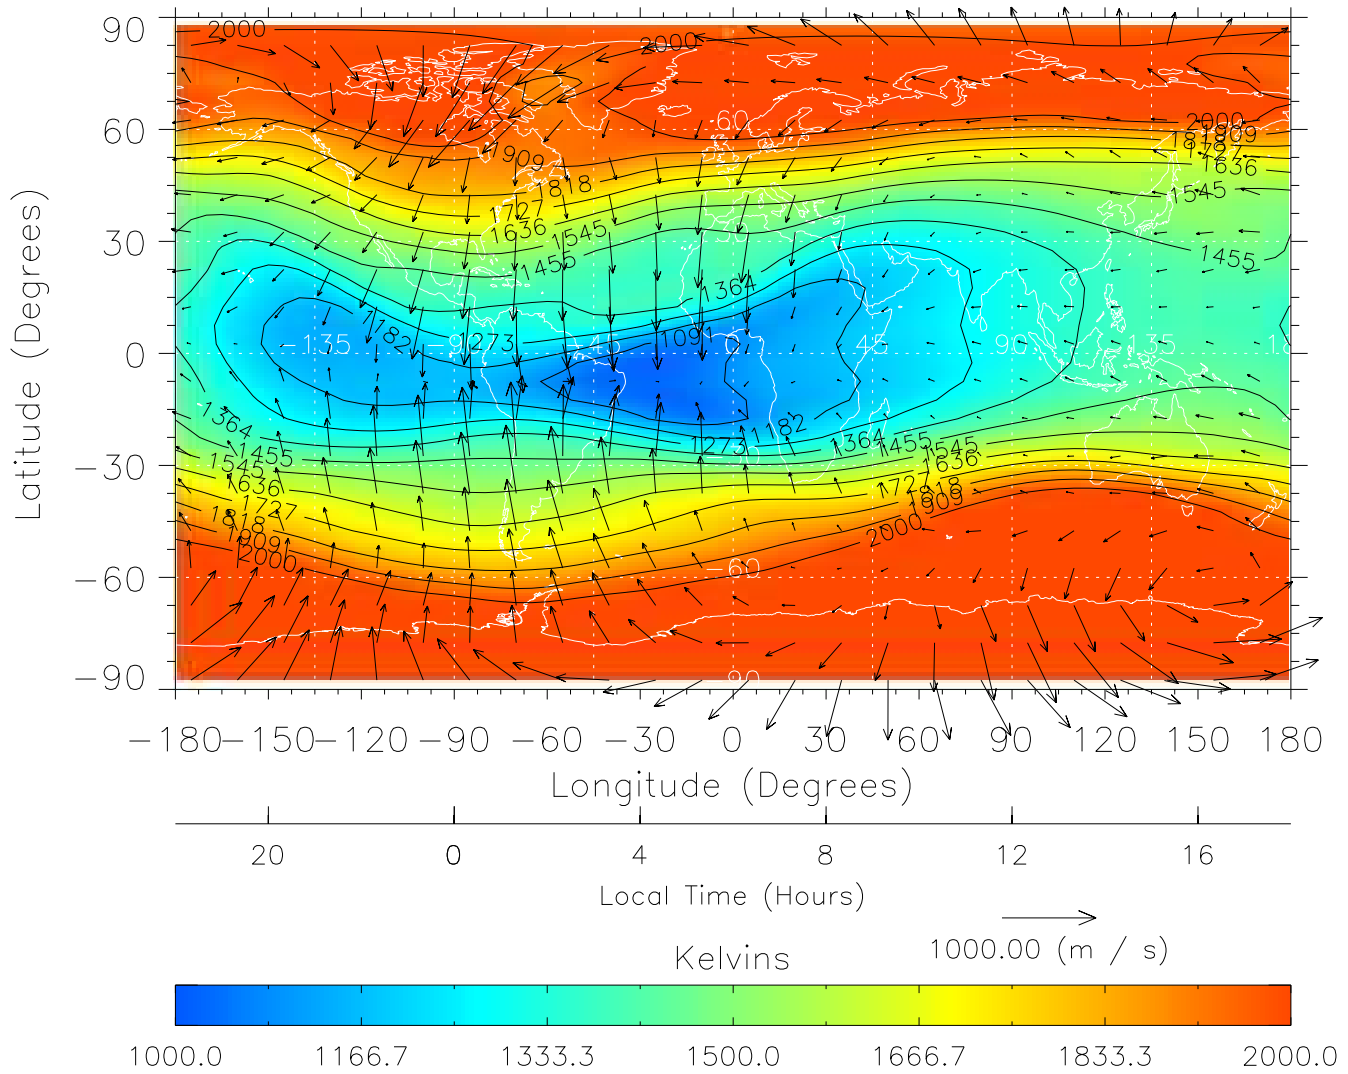

TIME-GCM MAP Temperature with Neutral Wind vectors
ZP = 2.00 UT = 6.00 DOY = 090

Created: Thu Mar 10 13:06:20 2005

From: /tgcm/histories/secondary/March2001/March2001_v1/090.nc