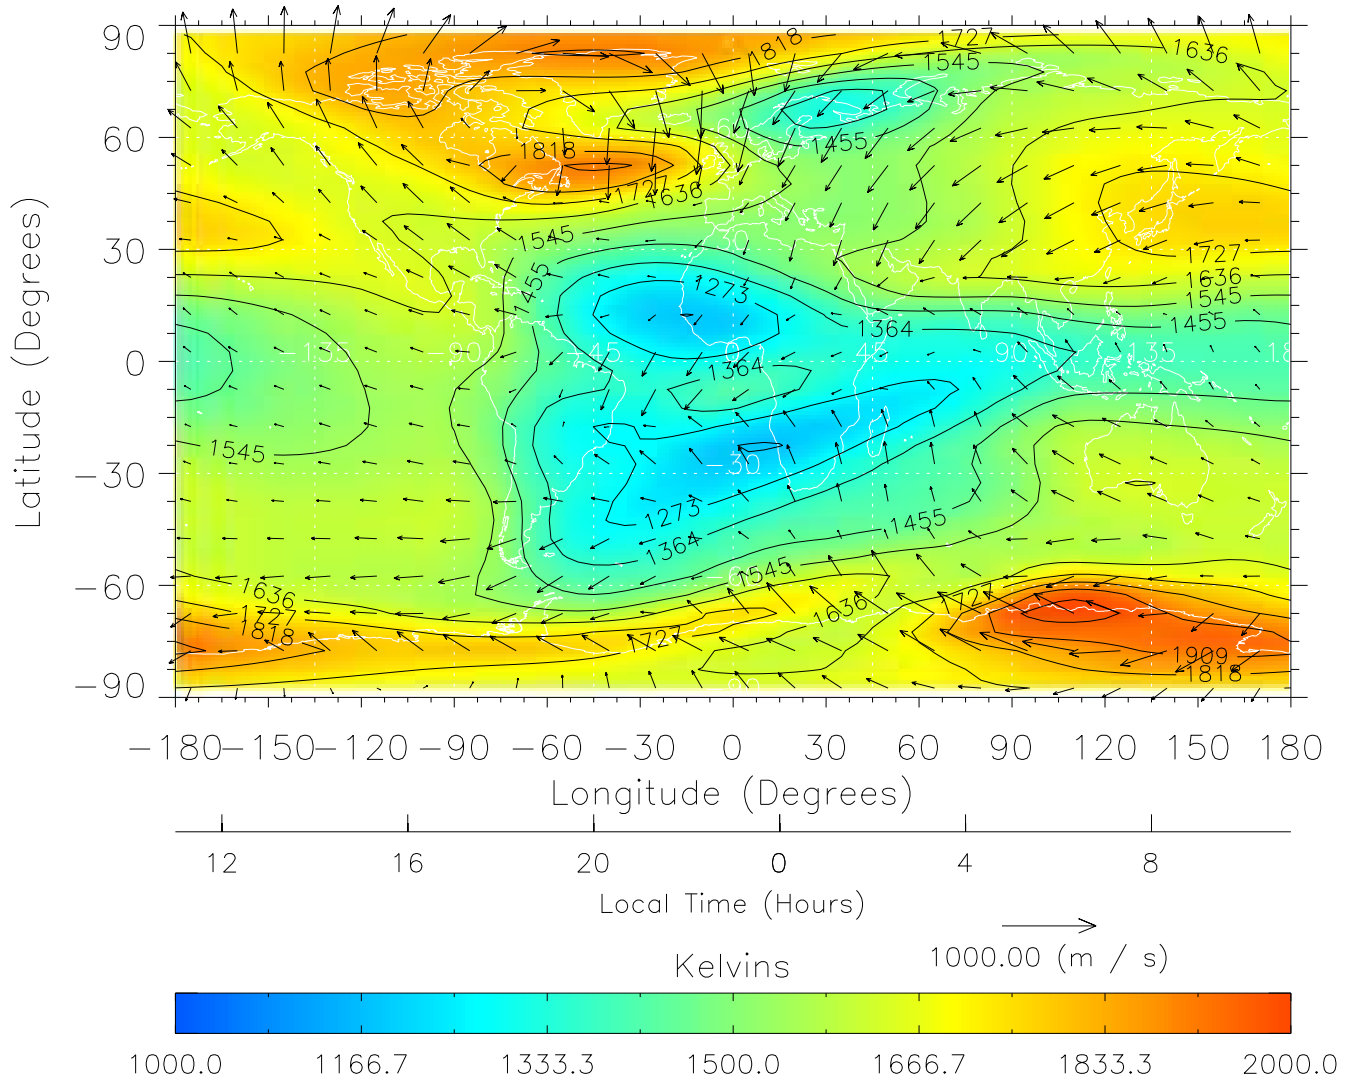

TIME-GCM MAP Temperature with Neutral Wind vectors
ZP = 2.00 UT = 23.00 DOY = 090

Created: Thu Mar 10 13:06:29 2005

From: /tgcm/histories/secondary/March2001/March2001_v1/090.nc