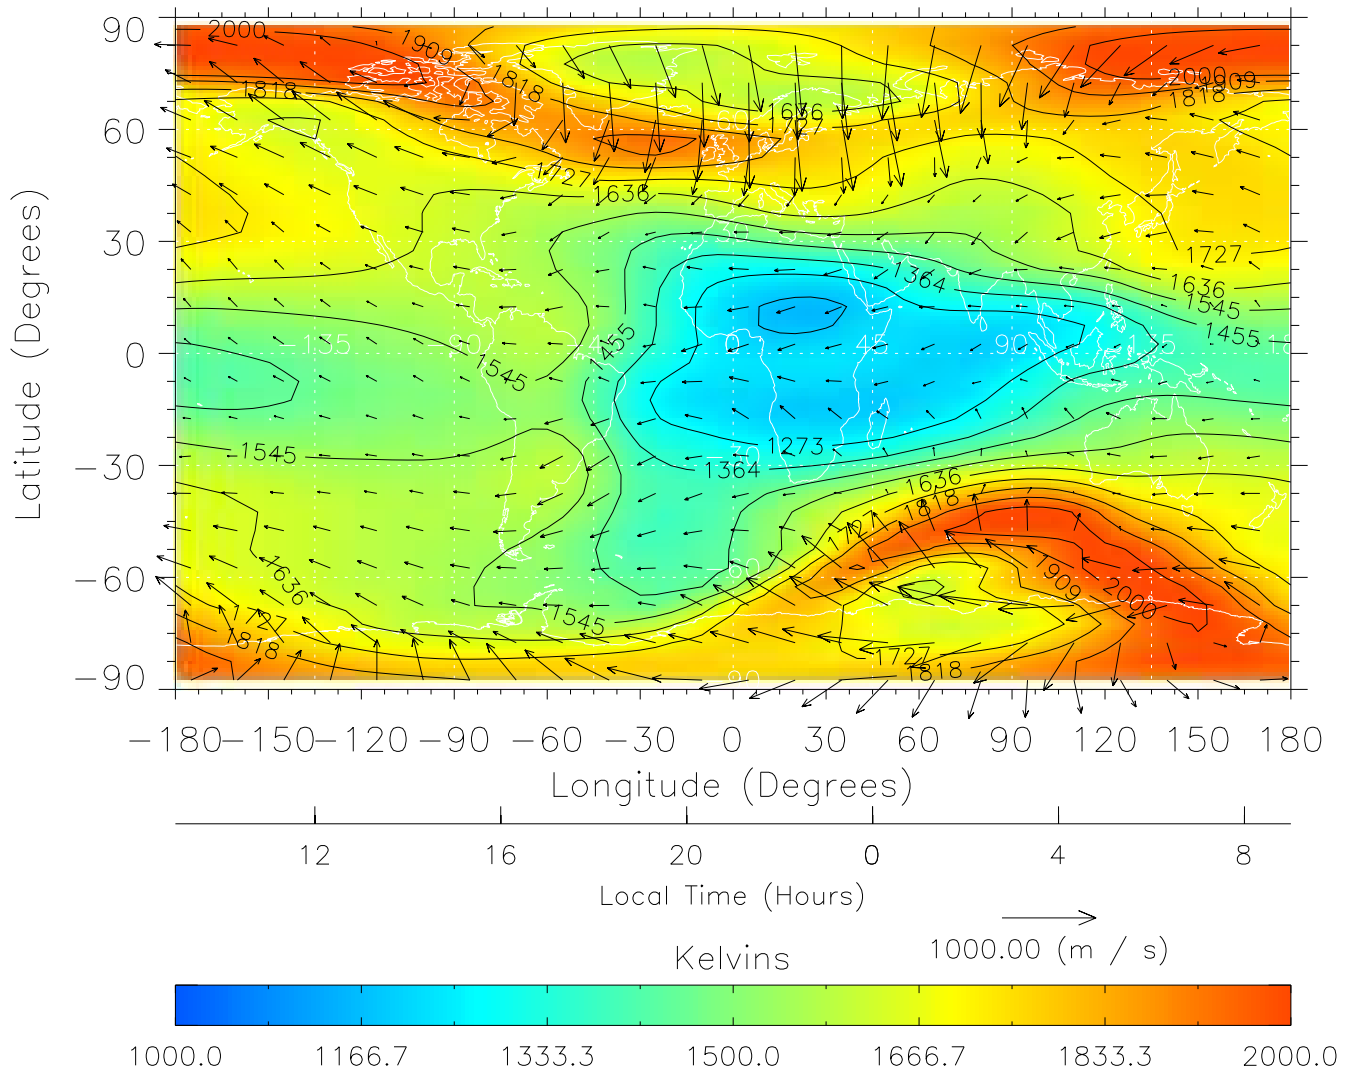

TIME-GCM MAP Temperature with Neutral Wind vectors
ZP = 2.00 UT = 21.00 DOY = 090

Created: Thu Mar 10 13:06:28 2005

From: /tgcm/histories/secondary/March2001/March2001_v1/090.nc