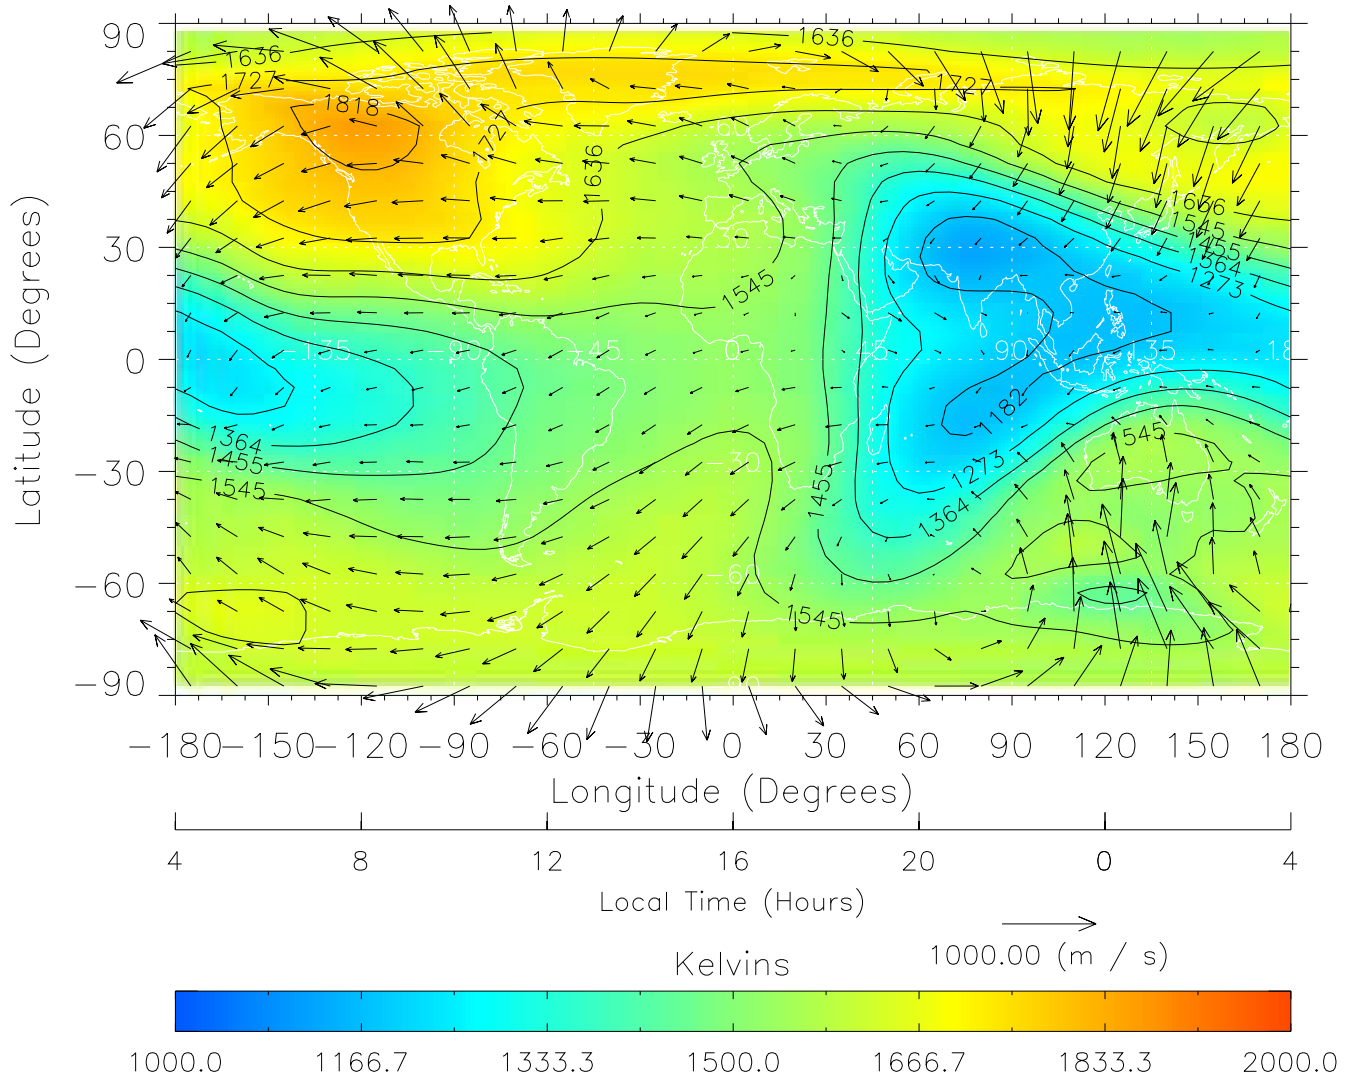

TIME-GCM MAP Temperature with Neutral Wind vectors
ZP = 2.00 UT = 16.00 DOY = 090

Created: Thu Mar 10 13:06:25 2005

From: /tgcm/histories/secondary/March2001/March2001_v1/090.nc