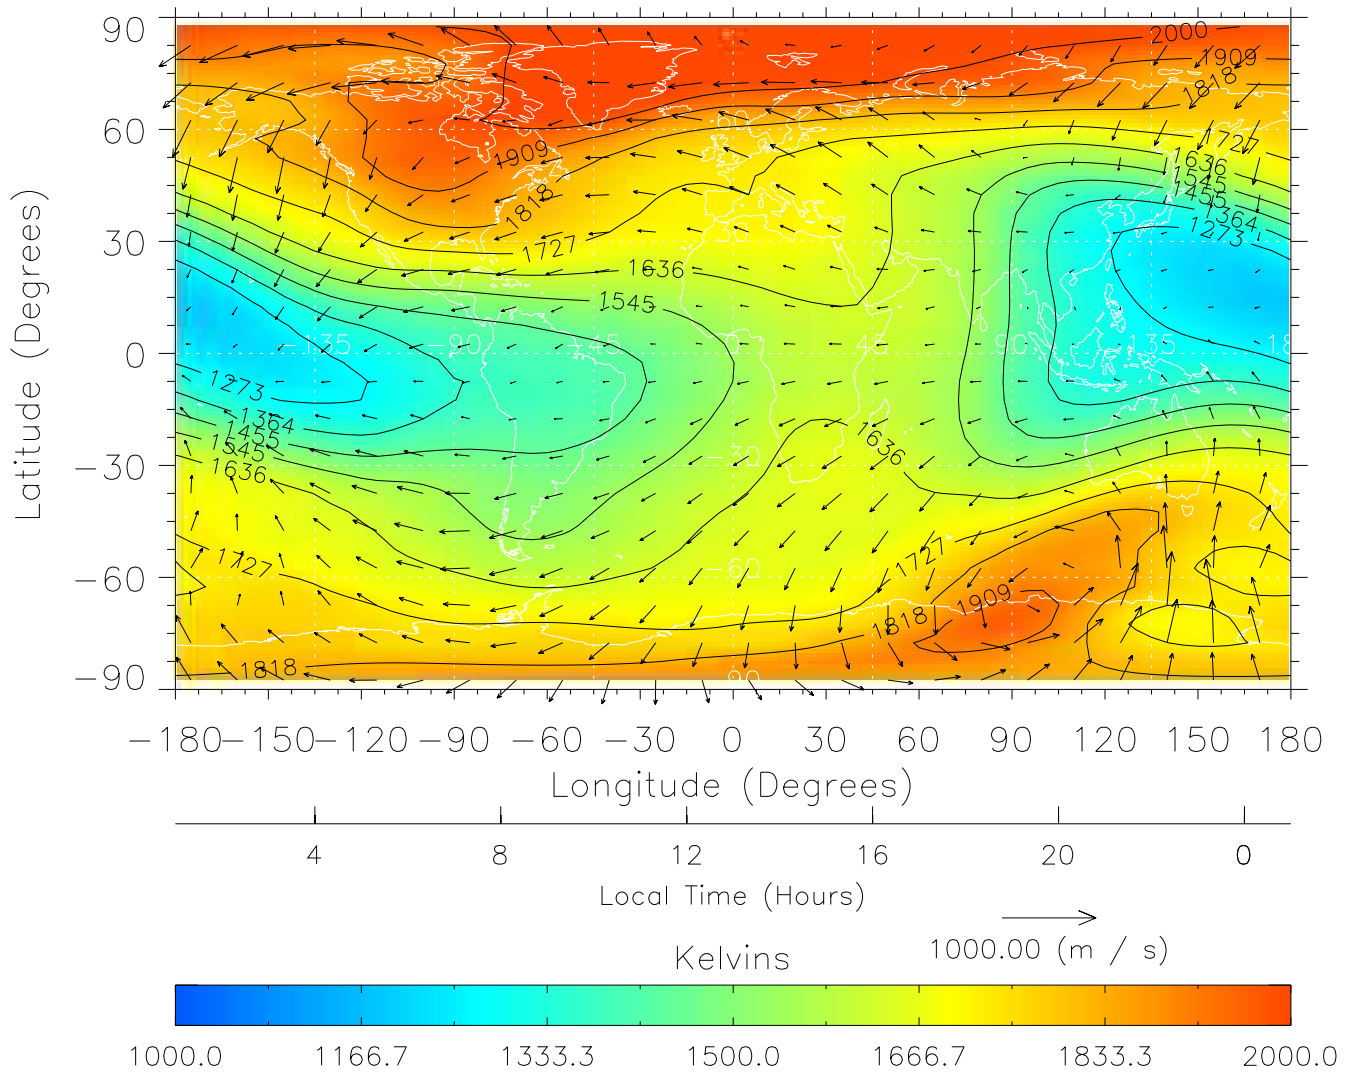

From: /tgcm/histories/secondary/March2001/March2001_v1/090.nc

TIME-GCM MAP Temperature with Neutral Wind vectors
ZP = 2.00 UT = 12.00 DOY = 090

Created: Thu Mar 10 13:06:23 2005

From: /tgcm/histories/secondary/March2001/March2001_v1/090.nc

TIME-GCM MAP Temperature with Neutral Wind vectors
ZP = 2.00 UT = 13.00 DOY = 090

Created: Thu Mar 10 13:06:24 2005

From: /tgcm/histories/secondary/March2001/March2001_v1/090.nc

TIME-GCM MAP Temperature with Neutral Wind vectors
ZP = 2.00 UT = 14.00 DOY = 090