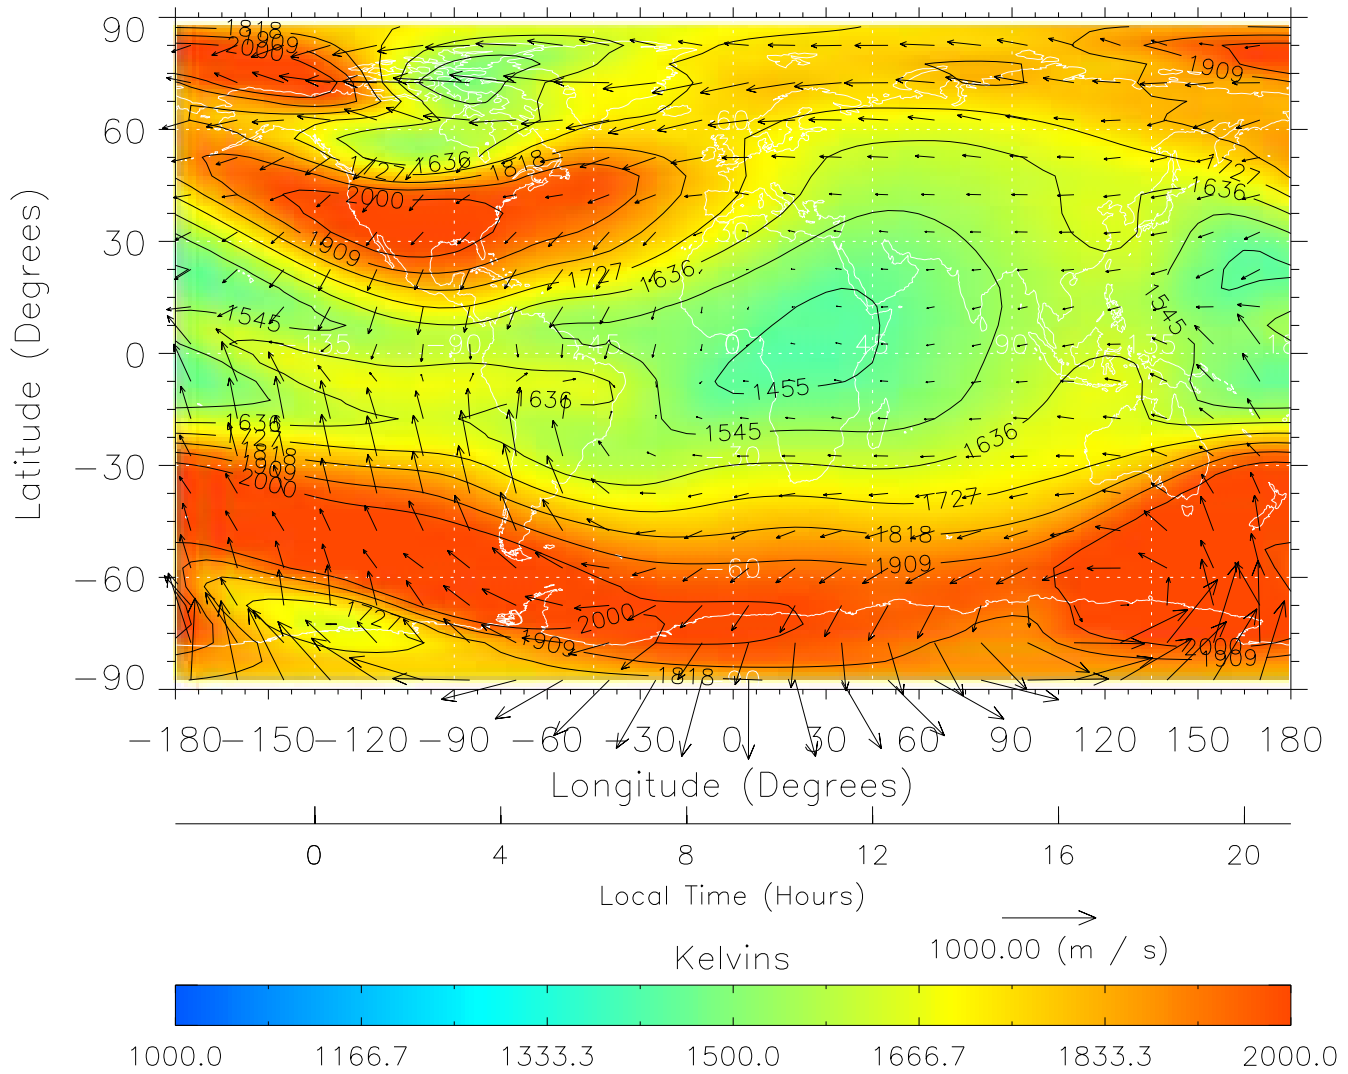

From: /tgcm/histories/secondary/March2001/March2001_v1/090.nc

TIME-GCM MAP Temperature with Neutral Wind vectors
ZP = 2.00 UT = 7.00 DOY = 090

Created: Thu Mar 10 13:06:21 2005

From: /tgcm/histories/secondary/March2001/March2001_v1/090.nc

TIME-GCM MAP Temperature with Neutral Wind vectors
ZP = 2.00 UT = 9.00 DOY = 090

Created: Thu Mar 10 13:06:22 2005

From: /tgcm/histories/secondary/March2001/March2001_v1/090.nc

TIME-GCM MAP Temperature with Neutral Wind vectors
ZP = 2.00 UT = 10.00 DOY = 090