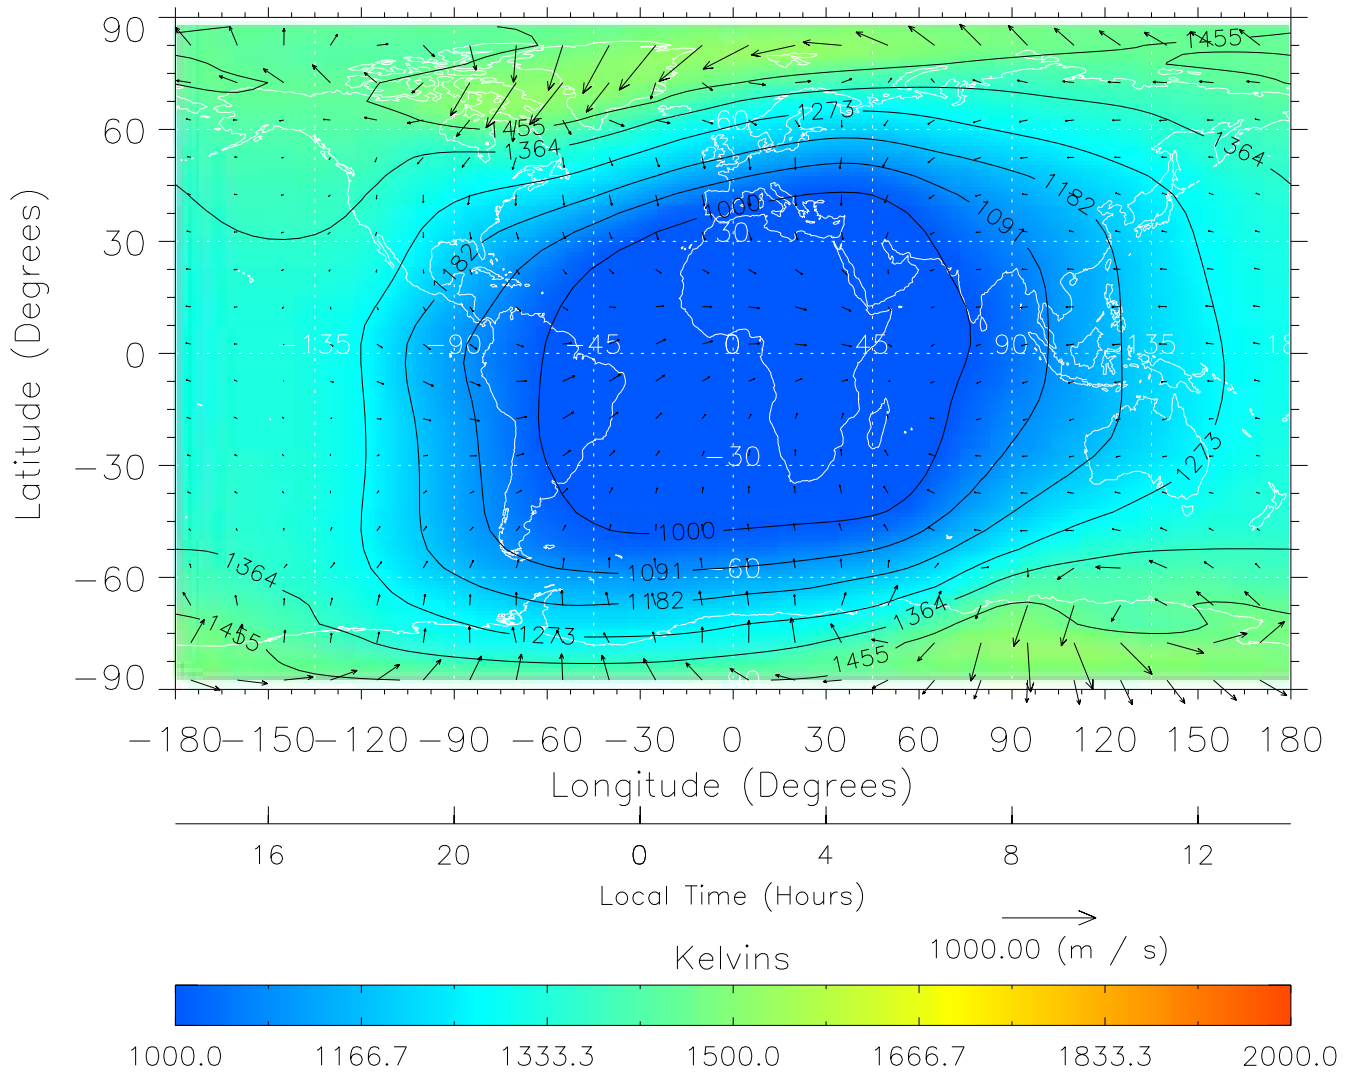

TIME-GCM MAP Temperature with Neutral Wind vectors
ZP = 2.00 UT = 0.00 DOY = 090

Created: Thu Mar 10 13:06:18 2005

From: /tgcm/histories/secondary/March2001/March2001_v1/090.nc

TIME-GCM MAP Temperature with Neutral Wind vectors
ZP = 2.00 UT = 1.00 DOY = 090

Created: Thu Mar 10 13:06:18 2005

From: /tgcm/histories/secondary/March2001/March2001_v1/090.nc

TIME-GCM MAP Temperature with Neutral Wind vectors
ZP = 2.00 UT = 2.00 DOY = 090

Created: Thu Mar 10 13:06:19 2005

From: /tgcm/histories/secondary/March2001/March2001_v1/090.nc

TIME-GCM MAP Temperature with Neutral Wind vectors
ZP = 2.00 UT = 3.00 DOY = 090

Created: Thu Mar 10 13:06:19 2005

From: /tgcm/histories/secondary/March2001/March2001_v1/090.nc