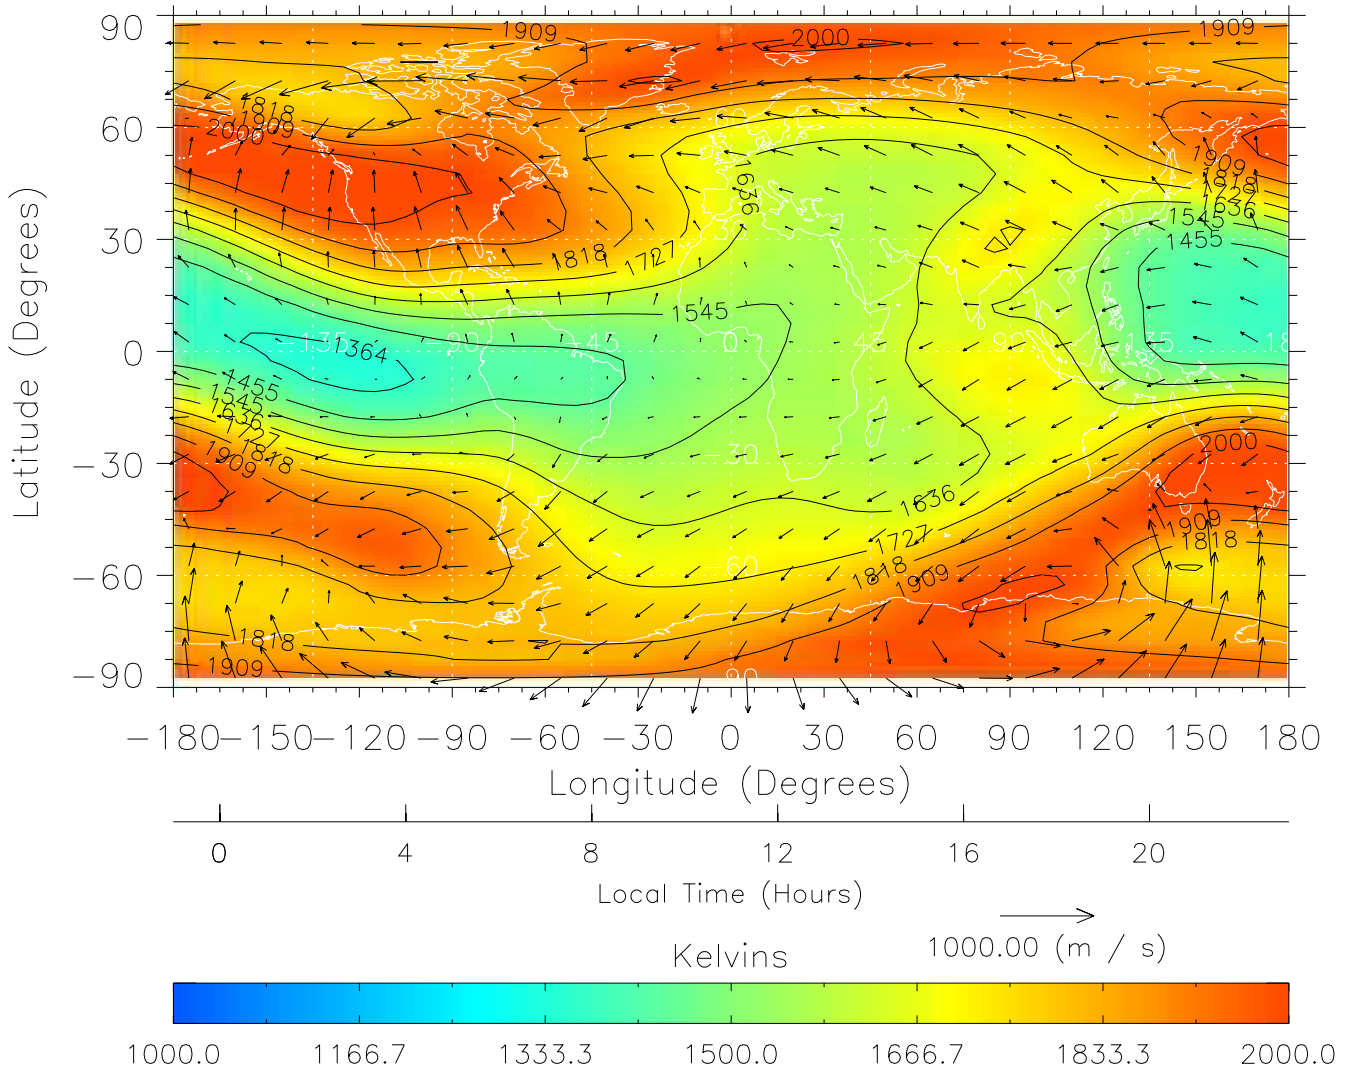

TIME-GCM MAP Temperature with Neutral Wind vectors
ZP = 2.00 UT = 11.00 DOY = 090

Created: Thu Mar 10 13:06:23 2005

From: /tgcm/histories/secondary/March2001/March2001_v1/090.nc