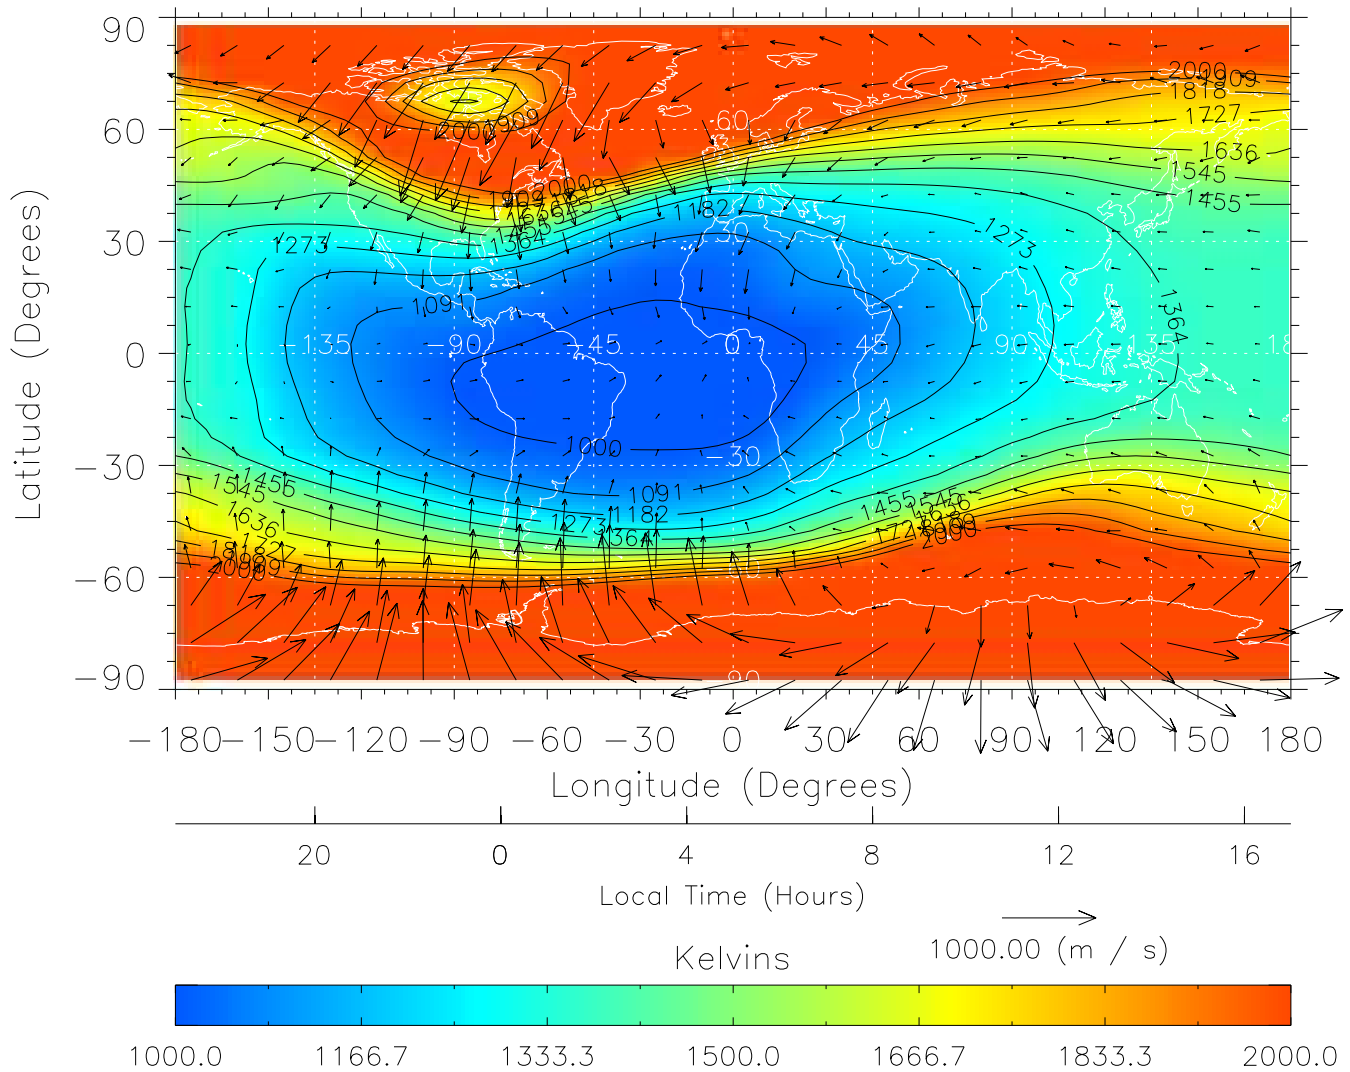

TIME-GCM MAP Temperature with Neutral Wind vectors
ZP = 2.00 UT = 0.00 DOY = 090

Created: Thu Mar 10 13:06:18 2005

From: /tgcm/histories/secondary/March2001/March2001_v1/090.nc

TIME-GCM MAP Temperature with Neutral Wind vectors
ZP = 2.00 UT = 1.00 DOY = 090

From: /tgcm/histories/secondary/March2001/March2001_v1/090.nc

TIME-GCM MAP Temperature with Neutral Wind vectors
ZP = 2.00 UT = 3.00 DOY = 090

Created: Thu Mar 10 13:06:19 2005

From: /tgcm/histories/secondary/March2001/March2001_v1/090.nc

TIME-GCM MAP Temperature with Neutral Wind vectors
ZP = 2.00 UT = 4.00 DOY = 090

Created: Thu Mar 10 13:06:19 2005

From: /tgcm/histories/secondary/March2001/March2001_v1/090.nc

TIME-GCM MAP Temperature with Neutral Wind vectors
ZP = 2.00 UT = 5.00 DOY = 090