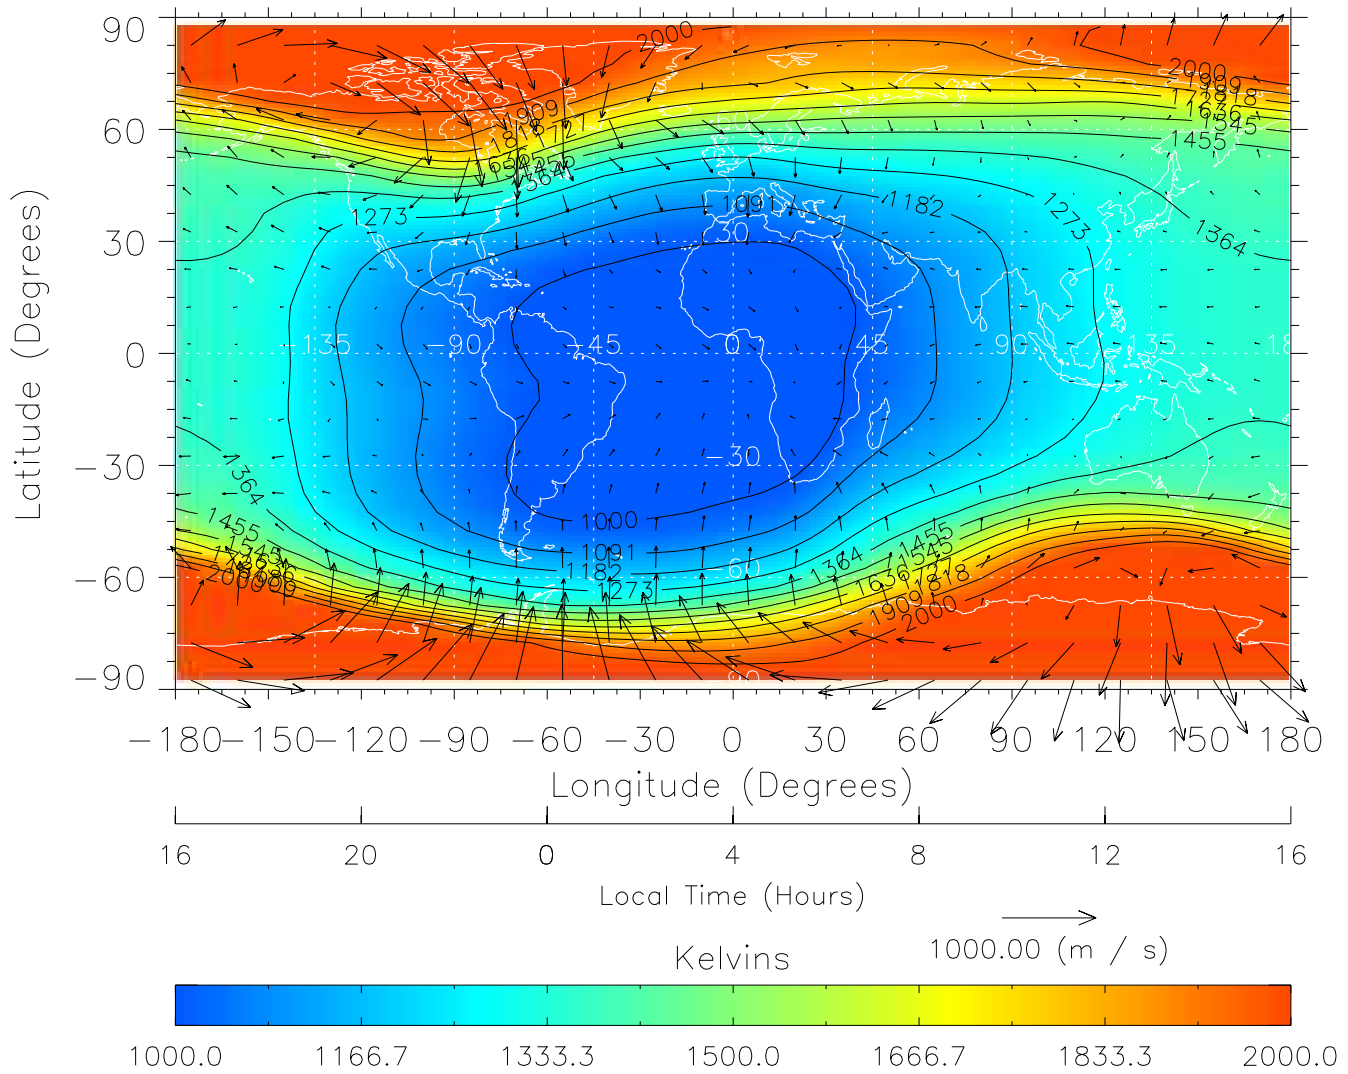

TIME-GCM MAP Temperature with Neutral Wind vectors
ZP = 2.00 UT = 0.00 DOY = 090

Created: Thu Mar 10 13:06:18 2005

From: /tgcm/histories/secondary/March2001/March2001_v1/090.nc

TIME-GCM MAP Temperature with Neutral Wind vectors
ZP = 2.00 UT = 1.00 DOY = 090

From: /tgcm/histories/secondary/March2001/March2001_v1/090.nc

TIME-GCM MAP Temperature with Neutral Wind vectors
ZP = 2.00 UT = 3.00 DOY = 090

Created: Thu Mar 10 13:06:19 2005

From: /tgcm/histories/secondary/March2001/March2001_v1/090.nc

TIME-GCM MAP Temperature with Neutral Wind vectors
ZP = 2.00 UT = 4.00 DOY = 090

Created: Thu Mar 10 13:06:19 2005

From: /tgcm/histories/secondary/March2001/March2001_v1/090.nc

TIME-GCM MAP Temperature with Neutral Wind vectors
ZP = 2.00 UT = 5.00 DOY = 090