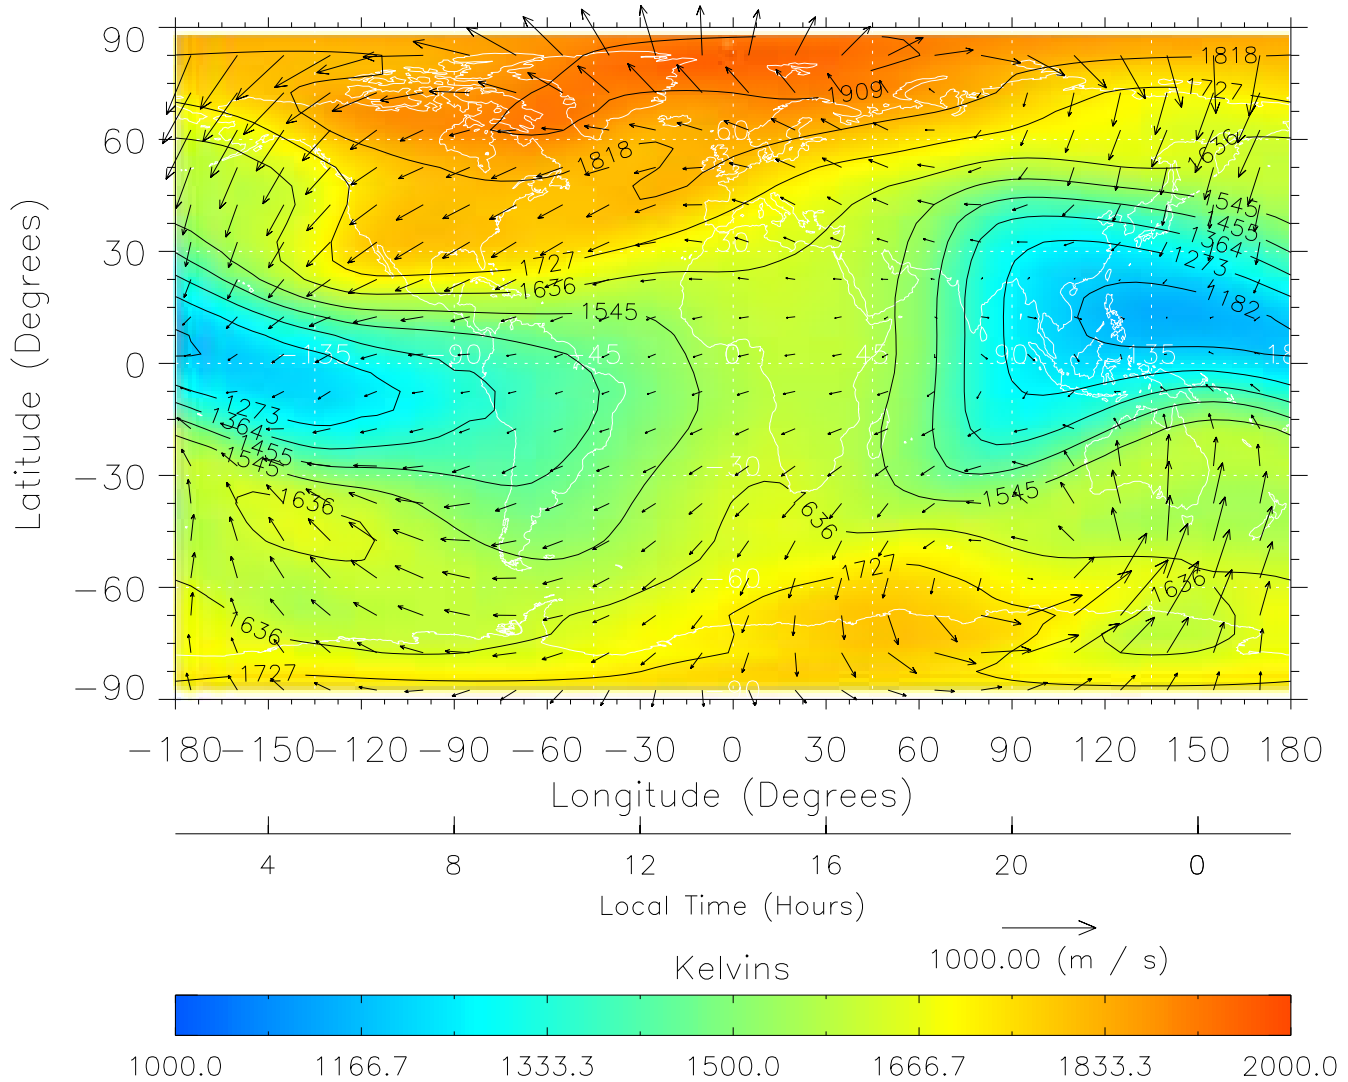

From: /tgcm/histories/secondary/March2001/March2001_v1/090.nc

TIME-GCM MAP Temperature with Neutral Wind vectors
ZP = 2.00 UT = 12.00 DOY = 090

Created: Thu Mar 10 13:06:23 2005

From: /tgcm/histories/secondary/March2001/March2001_v1/090.nc

TIME-GCM MAP Temperature with Neutral Wind vectors
ZP = 2.00 UT = 13.00 DOY = 090

Created: Thu Mar 10 13:06:24 2005

From: /tgcm/histories/secondary/March2001/March2001_v1/090.nc

TIME-GCM MAP Temperature with Neutral Wind vectors
ZP = 2.00 UT = 14.00 DOY = 090