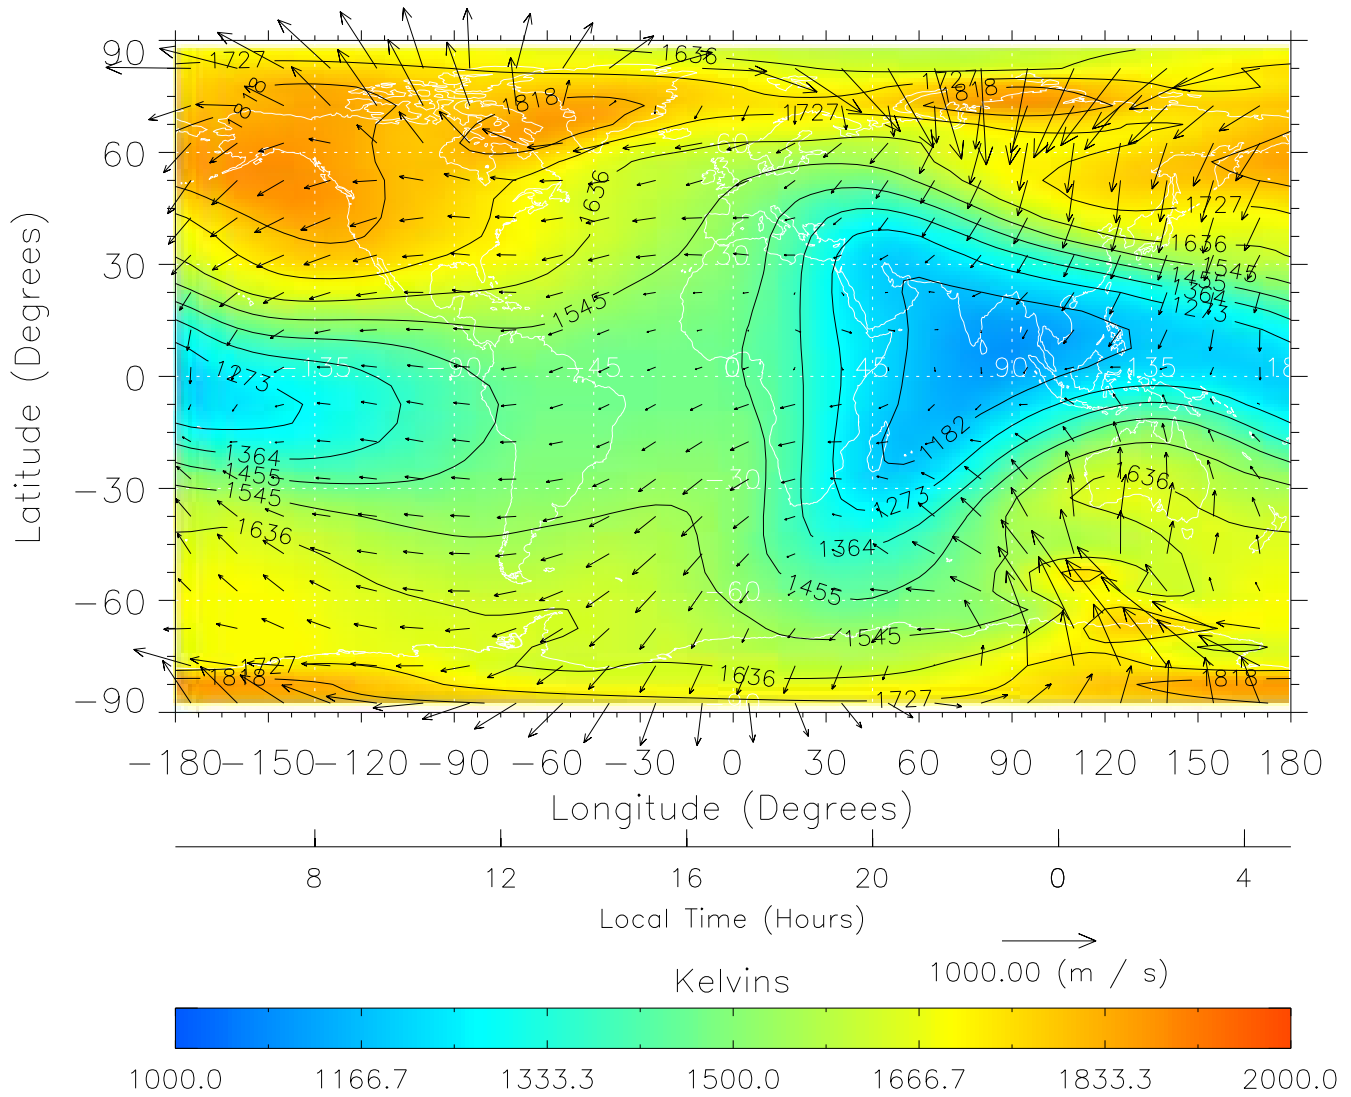

TIME-GCM MAP Temperature with Neutral Wind vectors
ZP = 2.00 UT = 17.00 DOY = 090

Created: Thu Mar 10 13:06:26 2005

From: /tgcm/histories/secondary/March2001/March2001_v1/090.nc