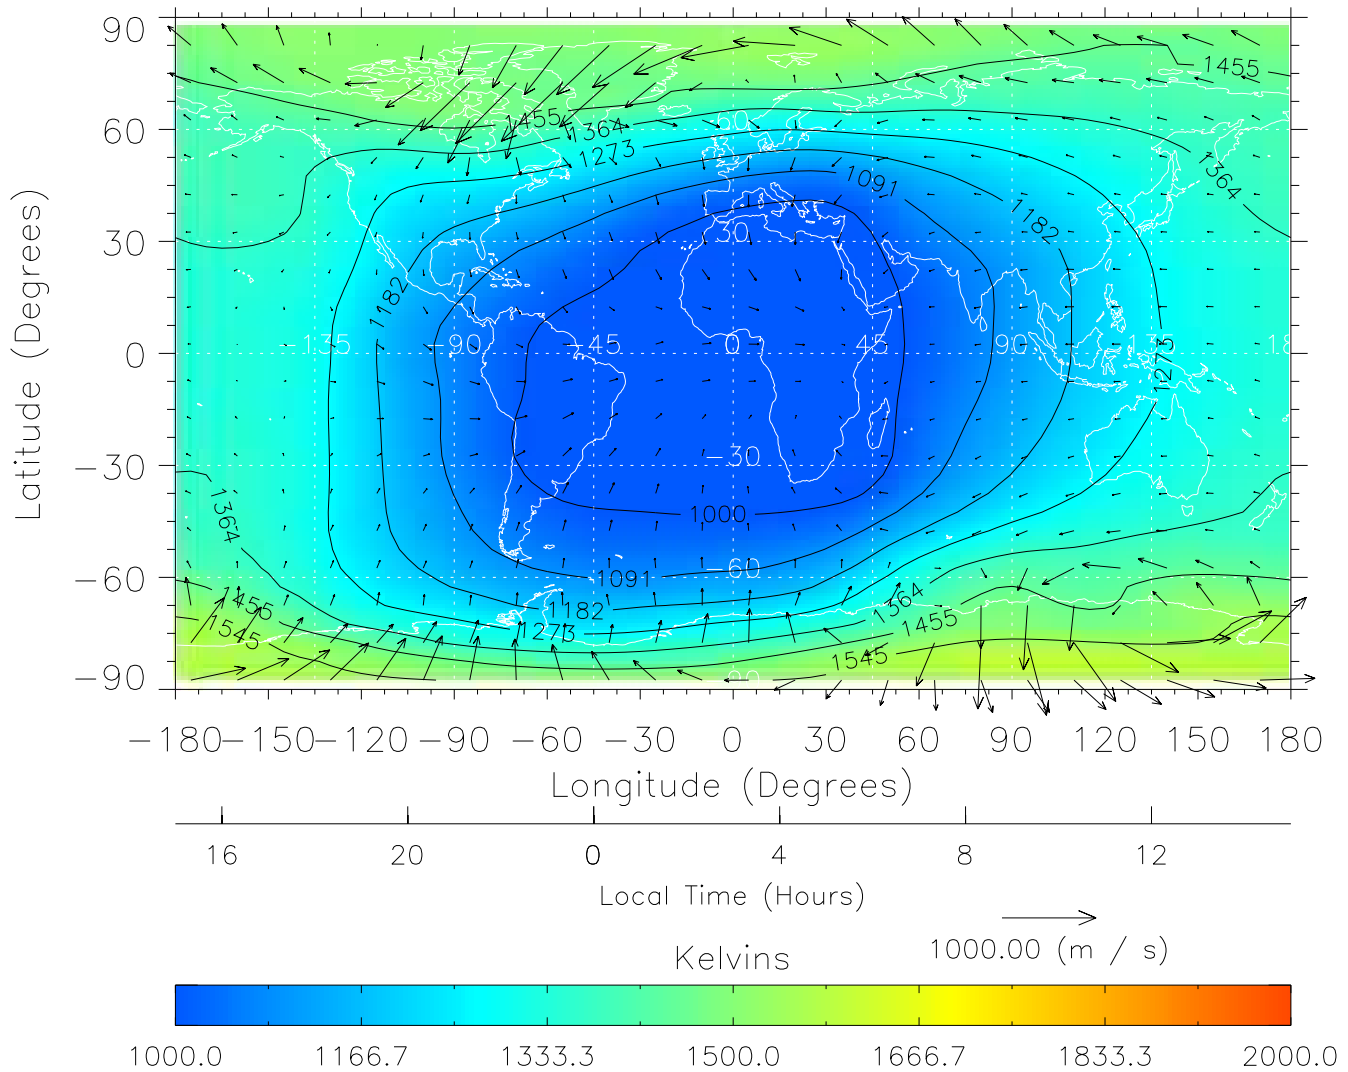

TIME-GCM MAP Temperature with Neutral Wind vectors
ZP = 2.00 UT = 0.00 DOY = 090

Created: Thu Mar 10 13:06:18 2005

From: /tgcm/histories/secondary/March2001/March2001_v1/090.nc

TIME-GCM MAP Temperature with Neutral Wind vectors
ZP = 2.00 UT = 1.00 DOY = 090

Created: Thu Mar 10 13:06:18 2005

From: /tgcm/histories/secondary/March2001/March2001_v1/090.nc

TIME-GCM MAP Temperature with Neutral Wind vectors
ZP = 2.00 UT = 2.00 DOY = 090

Created: Thu Mar 10 13:06:19 2005

From: /tgcm/histories/secondary/March2001/March2001_v1/090.nc

TIME-GCM MAP Temperature with Neutral Wind vectors
ZP = 2.00 UT = 3.00 DOY = 090

Created: Thu Mar 10 13:06:19 2005

From: /tgcm/histories/secondary/March2001/March2001_v1/090.nc

TIME-GCM MAP Temperature with Neutral Wind vectors
ZP = 2.00 UT = 4.00 DOY = 090

Created: Thu Mar 10 13:06:19 2005

From: /tgcm/histories/secondary/March2001/March2001_v1/090.nc

TIME-GCM MAP Temperature with Neutral Wind vectors
ZP = 2.00 UT = 5.00 DOY = 090