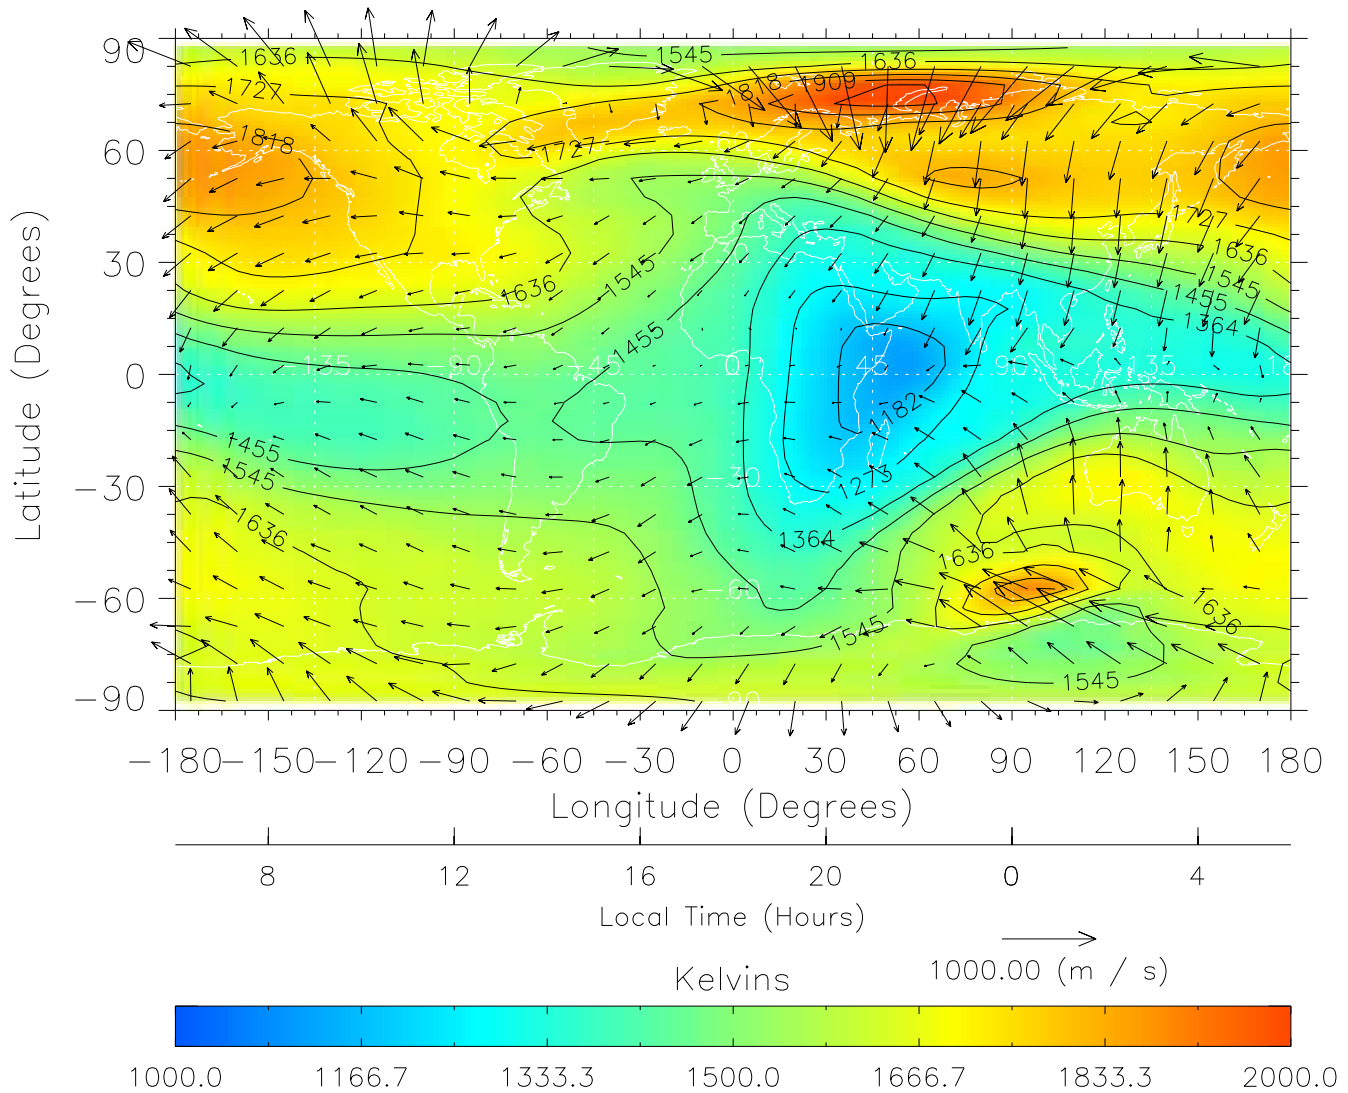

From: /tgcm/histories/secondary/March2001/March2001_v1/090.nc

TIME-GCM MAP Temperature with Neutral Wind vectors
ZP = 2.00 UT = 17.00 DOY = 090

Created: Thu Mar 10 13:06:26 2005

From: /tgcm/histories/secondary/March2001/March2001_v1/090.nc

TIME-GCM MAP Temperature with Neutral Wind vectors
ZP = 2.00 UT = 18.00 DOY = 090

Created: Thu Mar 10 13:06:26 2005

From: /tgcm/histories/secondary/March2001/March2001_v1/090.nc

TIME-GCM MAP Temperature with Neutral Wind vectors
ZP = 2.00 UT = 19.00 DOY = 090