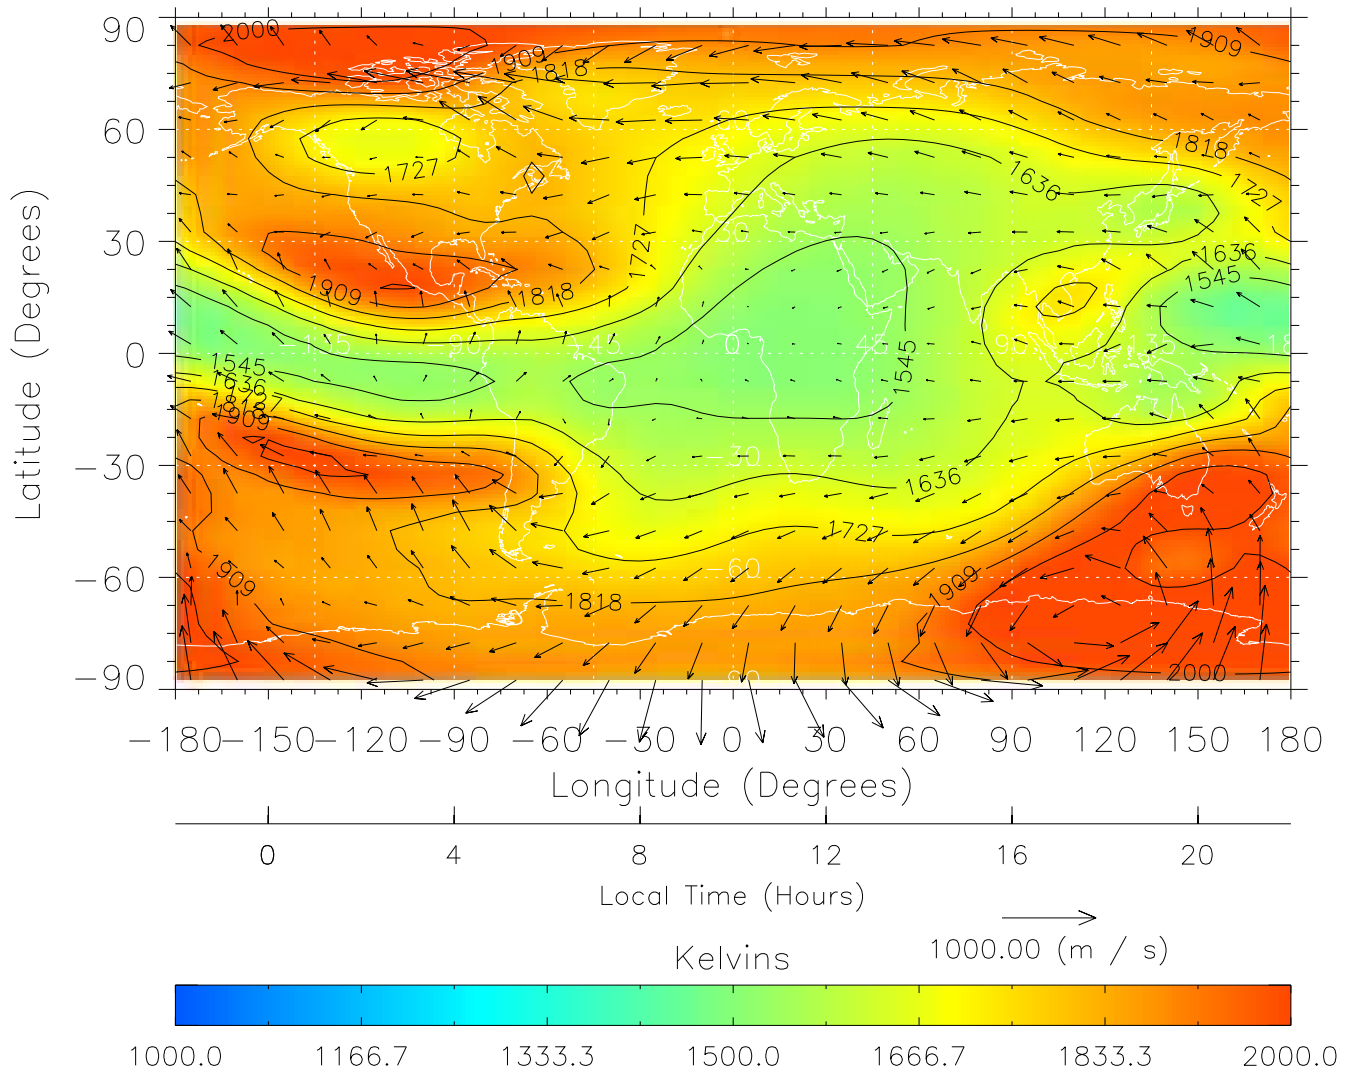

From: /tgcm/histories/secondary/March2001/March2001_v1/090.nc

TIME-GCM MAP Temperature with Neutral Wind vectors
ZP = 2.00 UT = 7.00 DOY = 090

Created: Thu Mar 10 13:06:21 2005

From: /tgcm/histories/secondary/March2001/March2001_v1/090.nc

TIME-GCM MAP Temperature with Neutral Wind vectors
ZP = 2.00 UT = 9.00 DOY = 090

Created: Thu Mar 10 13:06:22 2005

From: /tgcm/histories/secondary/March2001/March2001_v1/090.nc

TIME-GCM MAP Temperature with Neutral Wind vectors
ZP = 2.00 UT = 10.00 DOY = 090