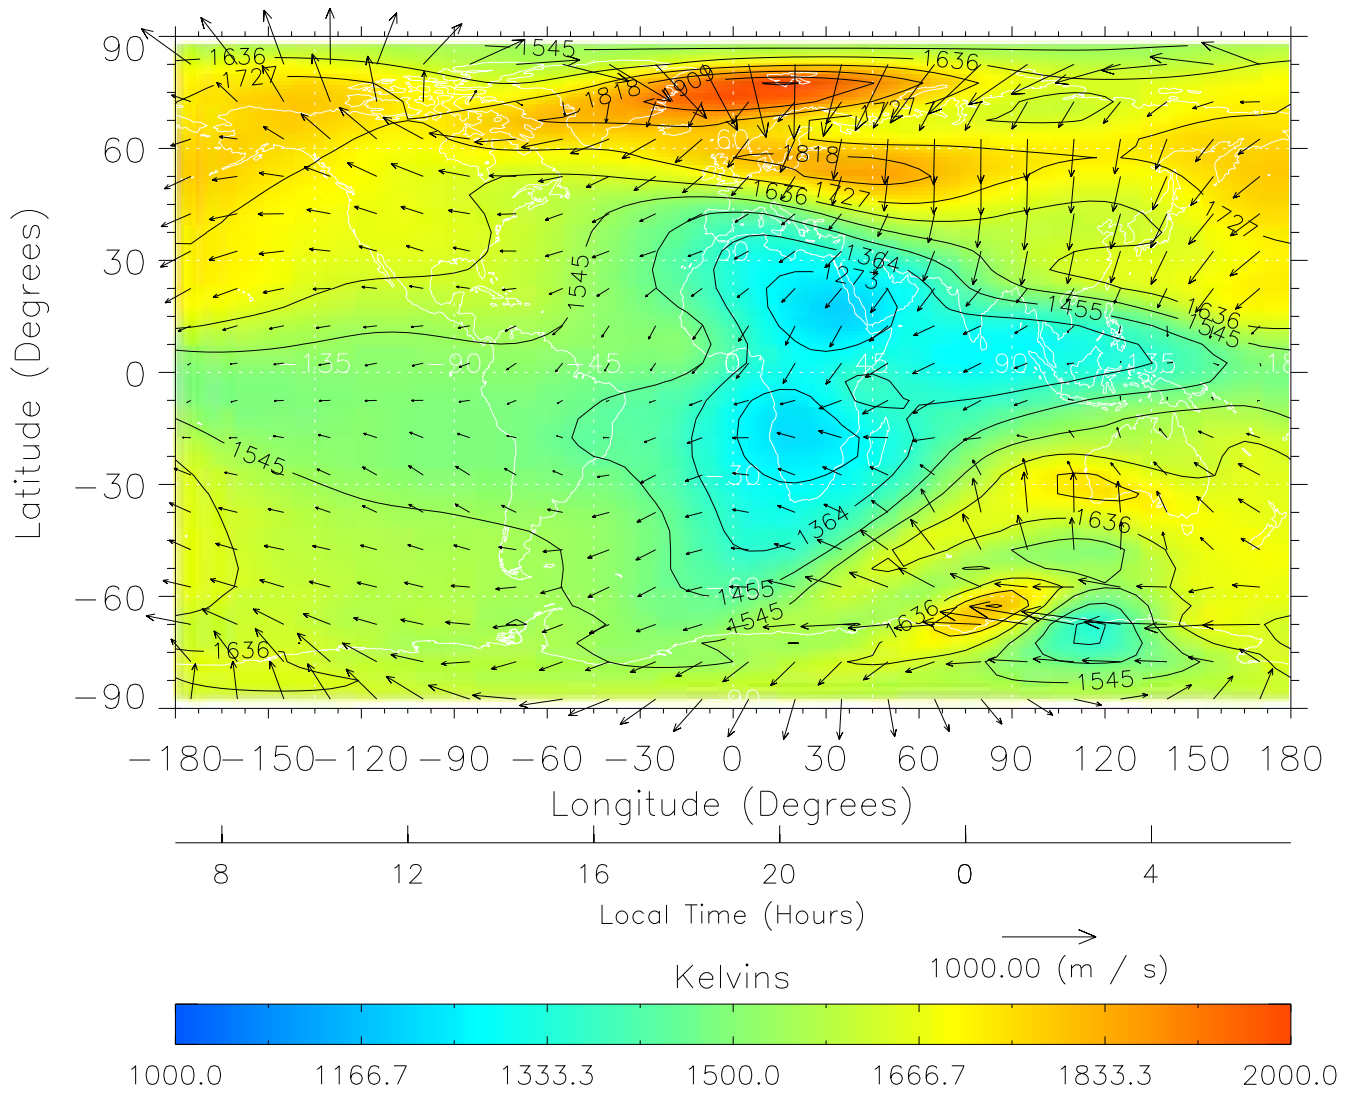

From: /tgcm/histories/secondary/March2001/March2001_v1/090.nc

TIME-GCM MAP Temperature with Neutral Wind vectors
ZP = 2.00 UT = 17.00 DOY = 090

Created: Thu Mar 10 13:06:26 2005

From: /tgcm/histories/secondary/March2001/March2001_v1/090.nc

TIME-GCM MAP Temperature with Neutral Wind vectors
ZP = 2.00 UT = 18.00 DOY = 090

Created: Thu Mar 10 13:06:26 2005

From: /tgcm/histories/secondary/March2001/March2001_v1/090.nc

TIME-GCM MAP Temperature with Neutral Wind vectors
ZP = 2.00 UT = 19.00 DOY = 090