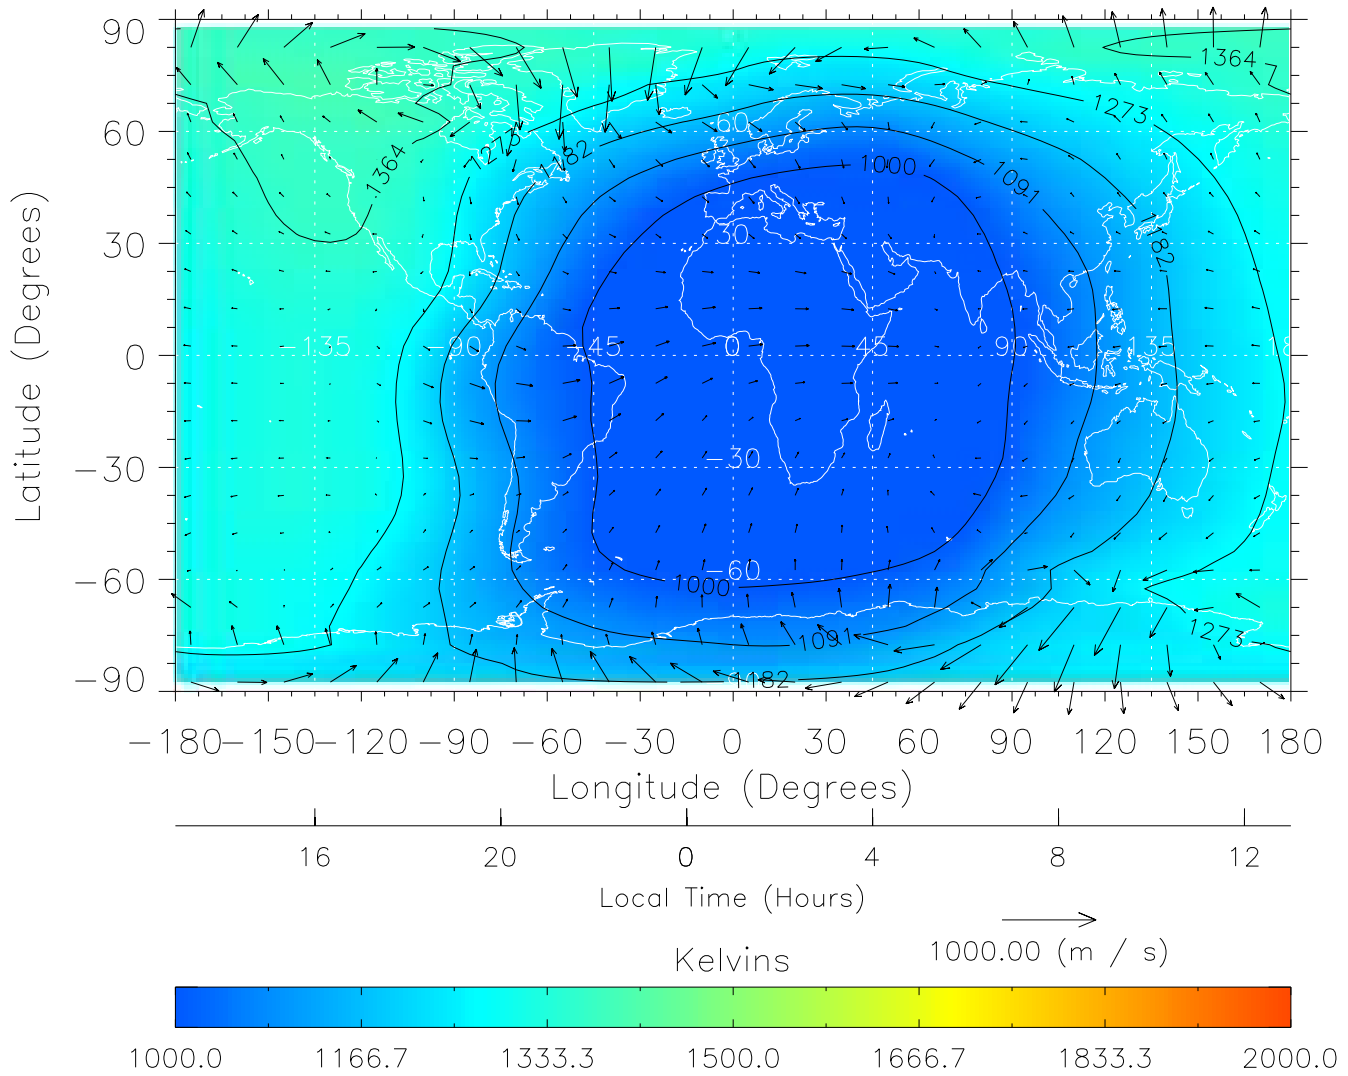

TIME-GCM MAP Temperature with Neutral Wind vectors
ZP = 2.00 UT = 0.00 DOY = 090

Created: Thu Mar 10 13:06:18 2005

From: /tgcm/histories/secondary/March2001/March2001_v1/090.nc

TIME-GCM MAP Temperature with Neutral Wind vectors
ZP = 2.00 UT = 1.00 DOY = 090

Created: Thu Mar 10 13:06:18 2005

From: /tgcm/histories/secondary/March2001/March2001_v1/090.nc

TIME-GCM MAP Temperature with Neutral Wind vectors
ZP = 2.00 UT = 2.00 DOY = 090

Created: Thu Mar 10 13:06:19 2005

From: /tgcm/histories/secondary/March2001/March2001_v1/090.nc

TIME-GCM MAP Temperature with Neutral Wind vectors
ZP = 2.00 UT = 3.00 DOY = 090

Created: Thu Mar 10 13:06:19 2005

From: /tgcm/histories/secondary/March2001/March2001_v1/090.nc