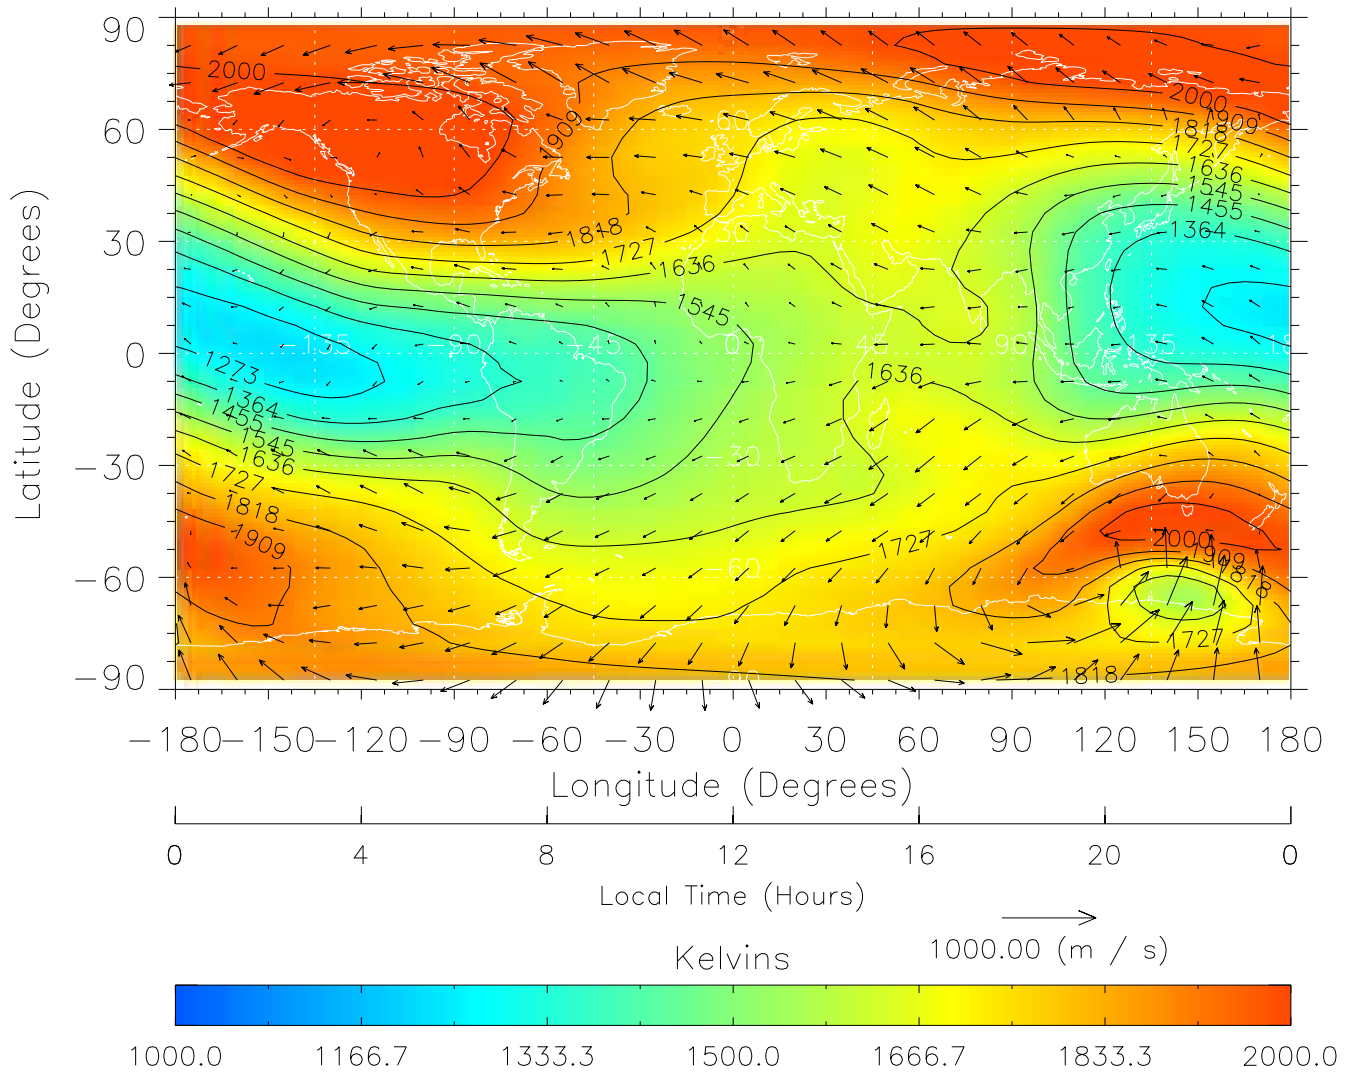

TIME-GCM MAP Temperature with Neutral Wind vectors
ZP = 2.00 UT = 12.00 DOY = 090

Created: Thu Mar 10 13:06:23 2005

From: /tgcm/histories/secondary/March2001/March2001_v1/090.nc