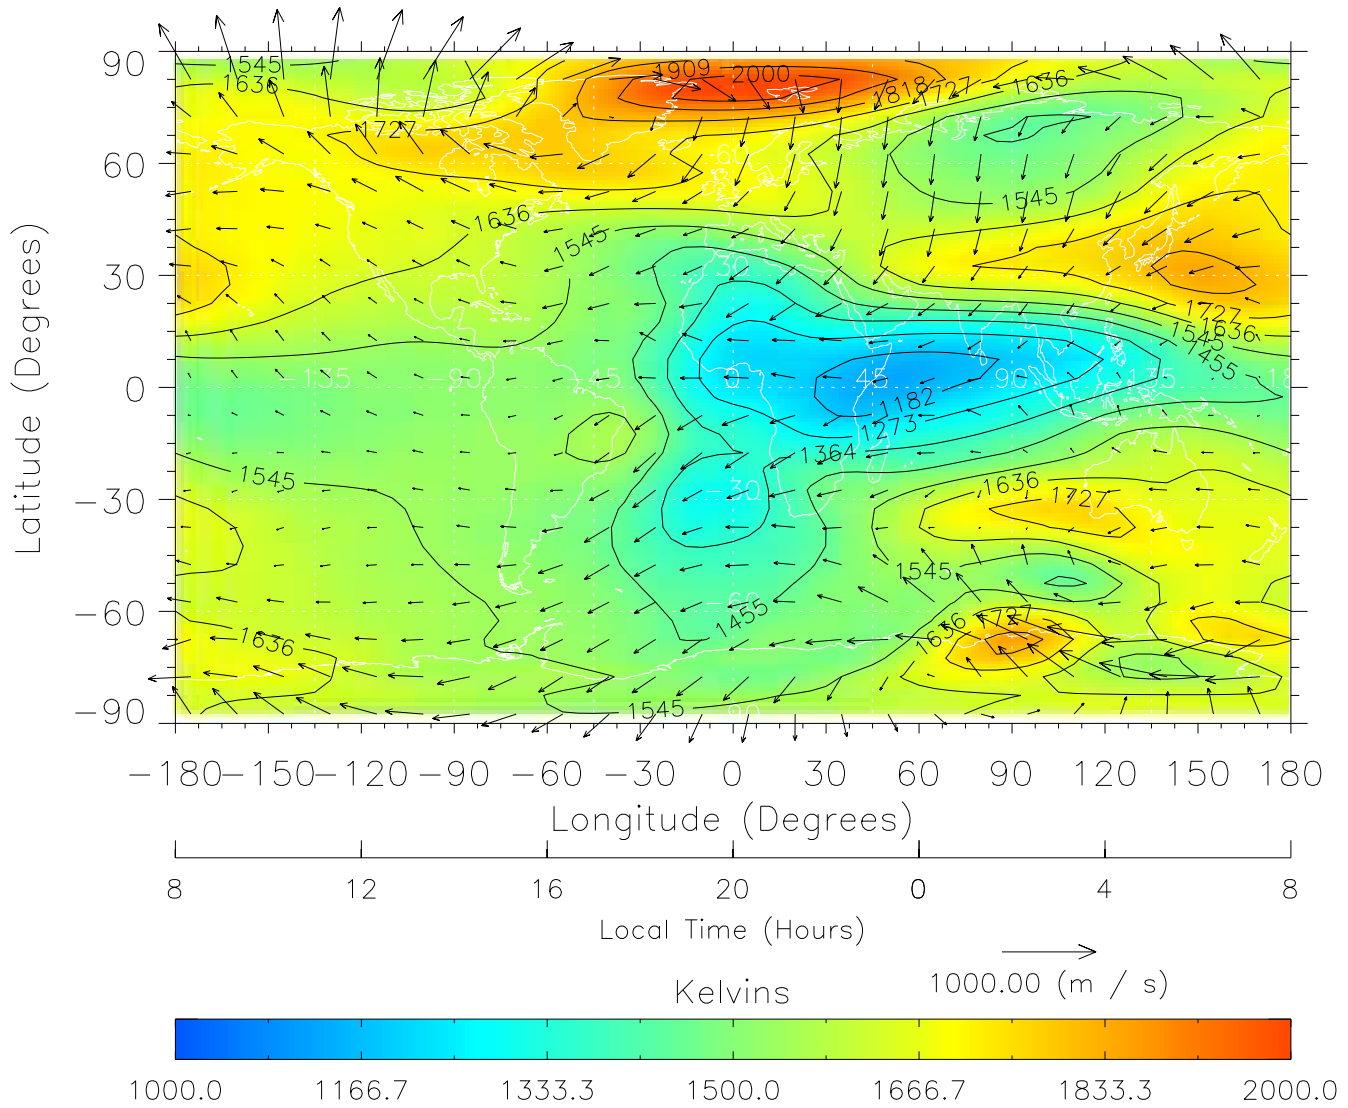

TIME-GCM MAP Temperature with Neutral Wind vectors
ZP = 2.00 UT = 20.00 DOY = 090

Created: Thu Mar 10 13:06:27 2005

From: /tgcm/histories/secondary/March2001/March2001_v1/090.nc