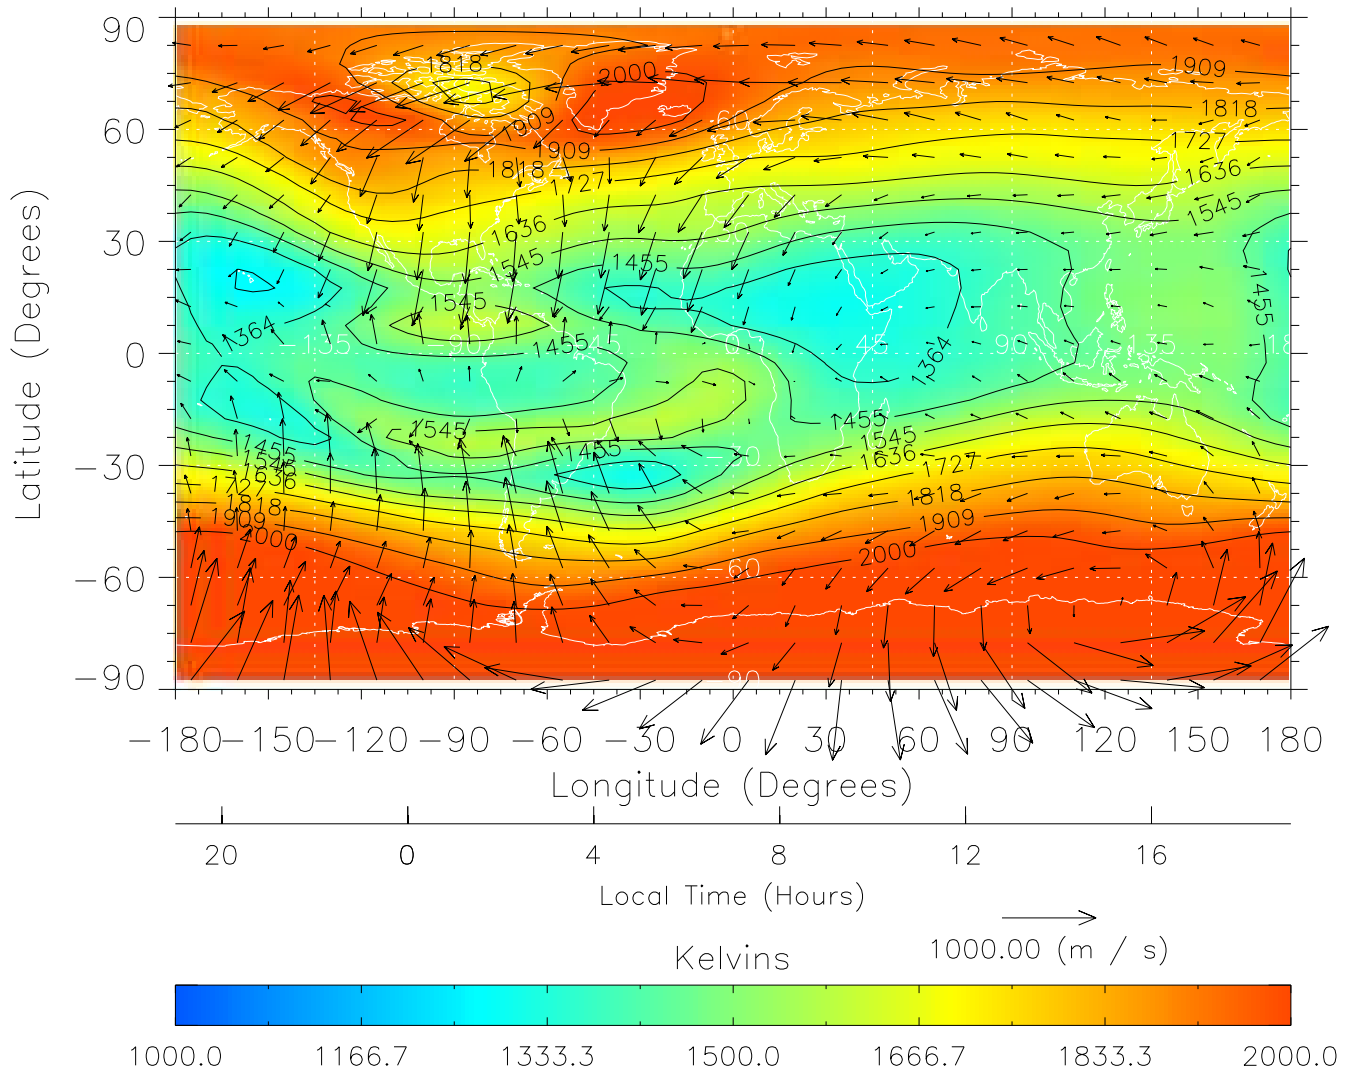

TIME-GCM MAP Temperature with Neutral Wind vectors
ZP = 2.00 UT = 4.00 DOY = 090

Created: Thu Mar 10 13:06:19 2005

From: /tgcm/histories/secondary/March2001/March2001_v1/090.nc

TIME-GCM MAP Temperature with Neutral Wind vectors
ZP = 2.00 UT = 5.00 DOY = 090

Created: Thu Mar 10 13:06:20 2005

From: /tgcm/histories/secondary/March2001/March2001_v1/090.nc

TIME-GCM MAP Temperature with Neutral Wind vectors
ZP = 2.00 UT = 6.00 DOY = 090

Created: Thu Mar 10 13:06:20 2005

From: /tgcm/histories/secondary/March2001/March2001_v1/090.nc

TIME-GCM MAP Temperature with Neutral Wind vectors
ZP = 2.00 UT = 7.00 DOY = 090

Created: Thu Mar 10 13:06:21 2005

From: /tgcm/histories/secondary/March2001/March2001_v1/090.nc