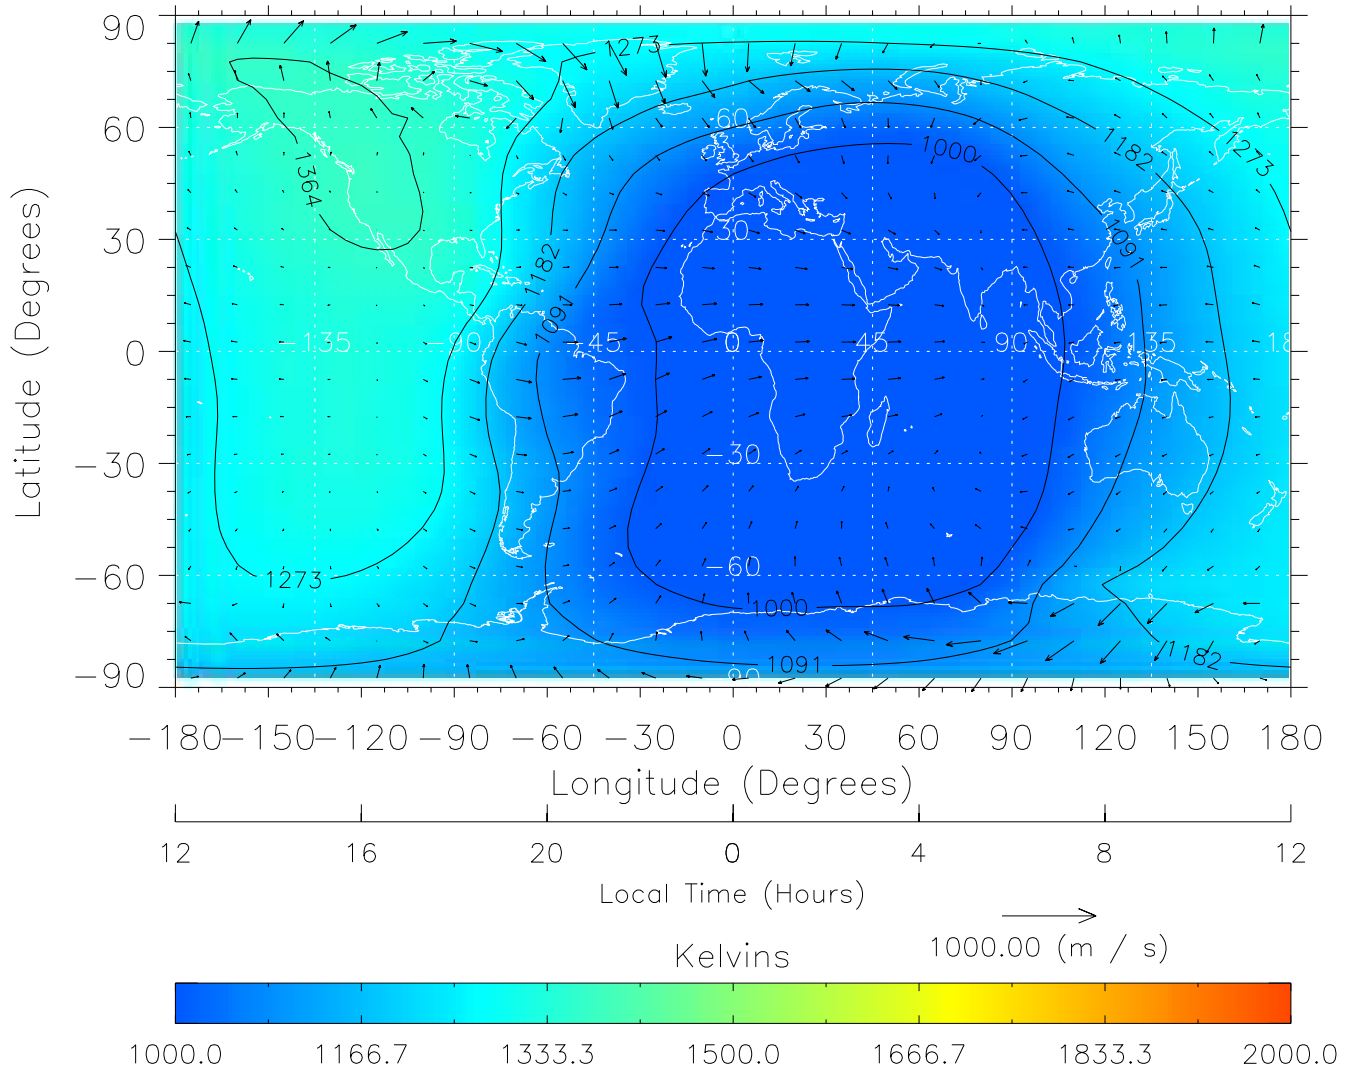

TIME-GCM MAP Temperature with Neutral Wind vectors
ZP = 2.00 UT = 0.00 DOY = 090

Created: Thu Mar 10 13:06:18 2005

From: /tgcm/histories/secondary/March2001/March2001_v1/090.nc

TIME-GCM MAP Temperature with Neutral Wind vectors
ZP = 2.00 UT = 1.00 DOY = 090

Created: Thu Mar 10 13:06:18 2005

From: /tgcm/histories/secondary/March2001/March2001_v1/090.nc

TIME-GCM MAP Temperature with Neutral Wind vectors
ZP = 2.00 UT = 2.00 DOY = 090

Created: Thu Mar 10 13:06:19 2005

From: /tgcm/histories/secondary/March2001/March2001_v1/090.nc

TIME-GCM MAP Temperature with Neutral Wind vectors
ZP = 2.00 UT = 3.00 DOY = 090

Created: Thu Mar 10 13:06:19 2005

From: /tgcm/histories/secondary/March2001/March2001_v1/090.nc