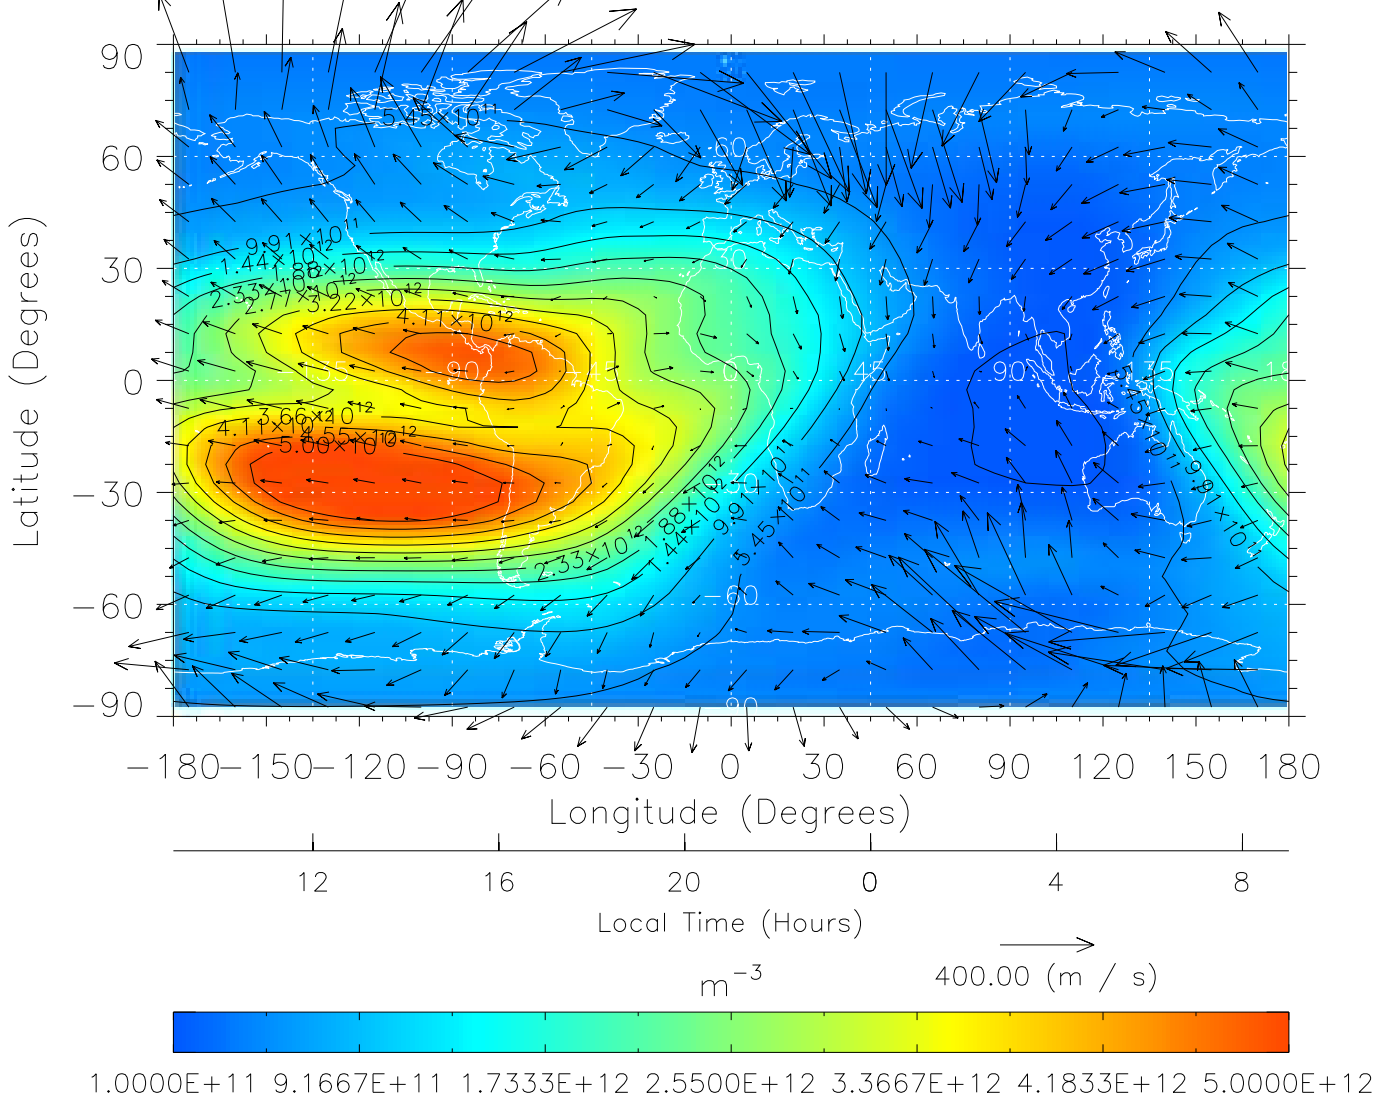

From: /tgcm/histories/secondary/March2001/March2001_v1/091.nc

TIME-GCM MAP NmF2 with Neutral Wind vectors

ZP = 200 UT = 20.00 DOY = 091

Created: Thu Mar 10 14:12:52 2005

From: /tgcm/histories/secondary/March2001/March2001_v1/091.nc

TIME-GCM MAP NmF2 with Neutral Wind vectors

ZP = 12.00 UT = 21.00 DOY = 091

Created: Thu Mar 10 14:12:52 2005

From: /tgcm/histories/secondary/March2001/March2001_v1/091.nc

TIME-GCM MAP NmF2 with Neutral Wind vectors