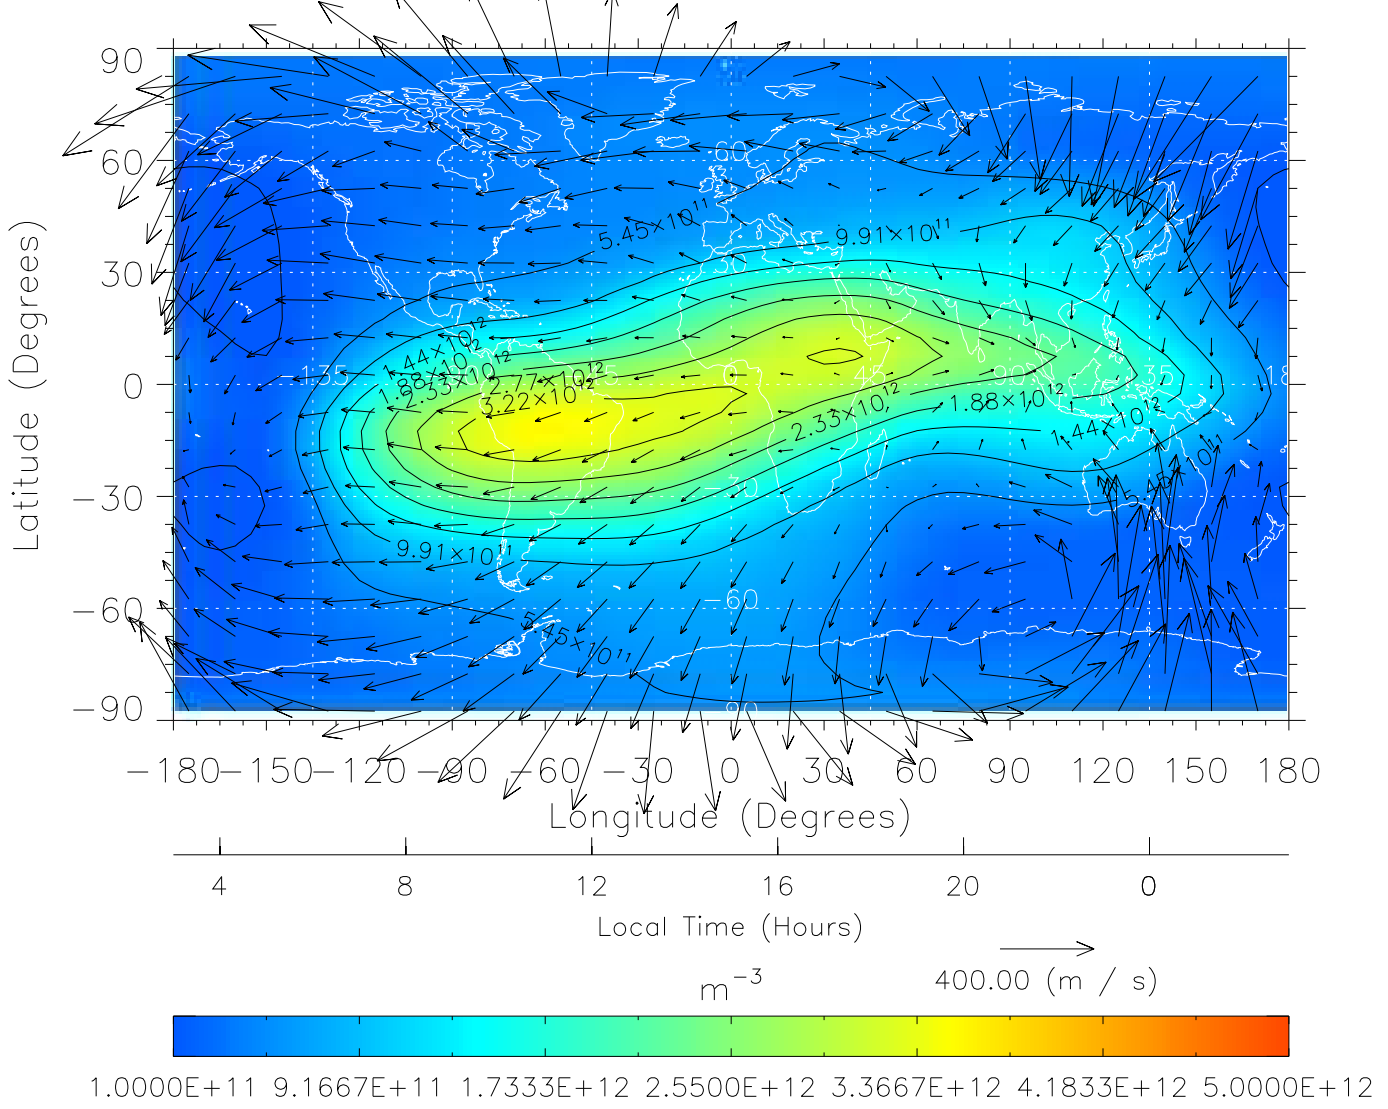

TIME-GCM MAP NmF2 with Neutral Wind vectors

ZP = 2.00 UT = 15.00 DOY = 091

Created: Thu Mar 10 14:12:49 2005

From: /tgcm/histories/secondary/March2001/March2001_v1/091.nc