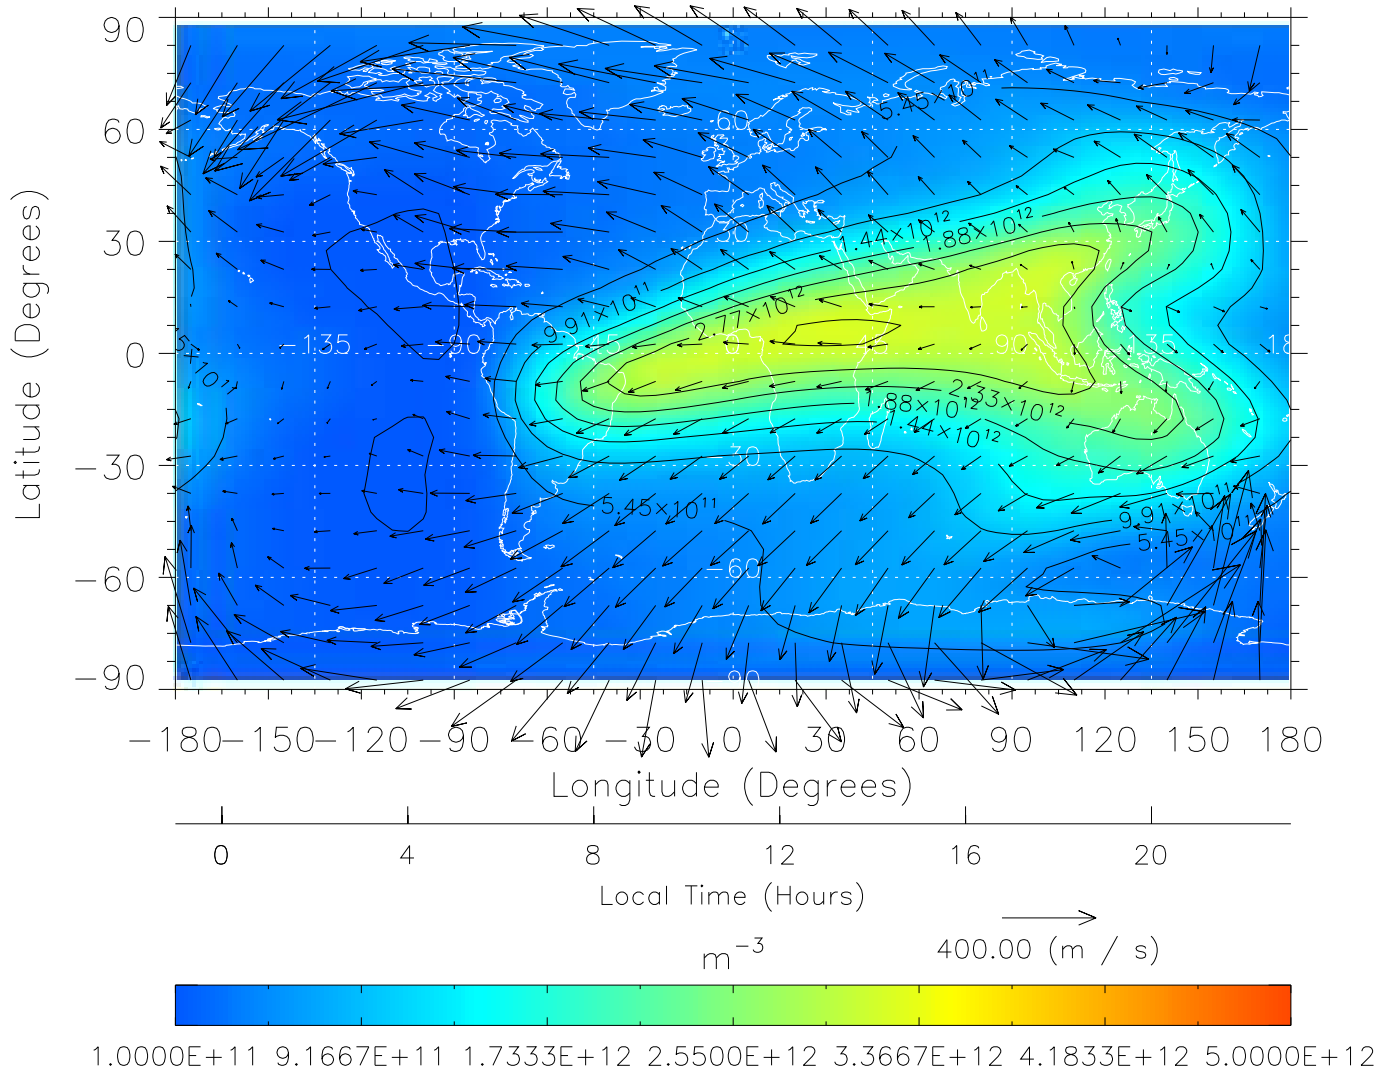

TIME-GCM MAP NmF2 with Neutral Wind vectors
ZP = 2.00 UT = 11.00 DOY = 091

Created: Thu Mar 10 14:12:47 2005

From: /tgcm/histories/secondary/March2001/March2001_v1/091.nc