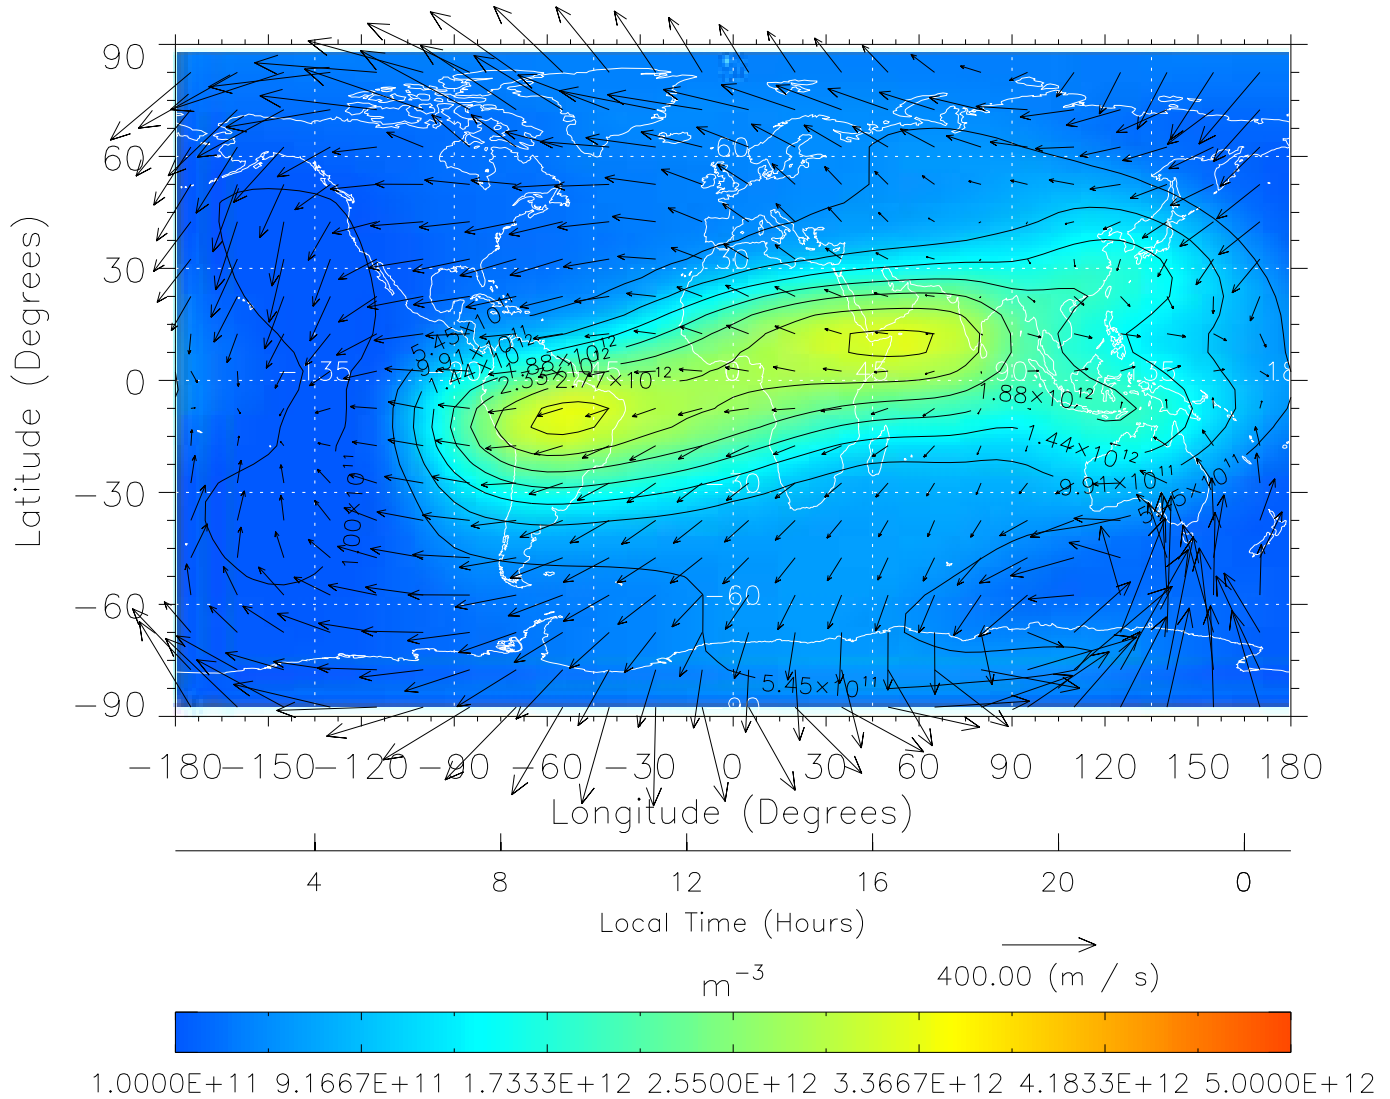

TIME-GCM MAP NmF2 with Neutral Wind vectors
ZP = 2.00 UT = 13.00 DOY = 091

Created: Thu Mar 10 14:12:48 2005

From: /tgcm/histories/secondary/March2001/March2001_v1/091.nc