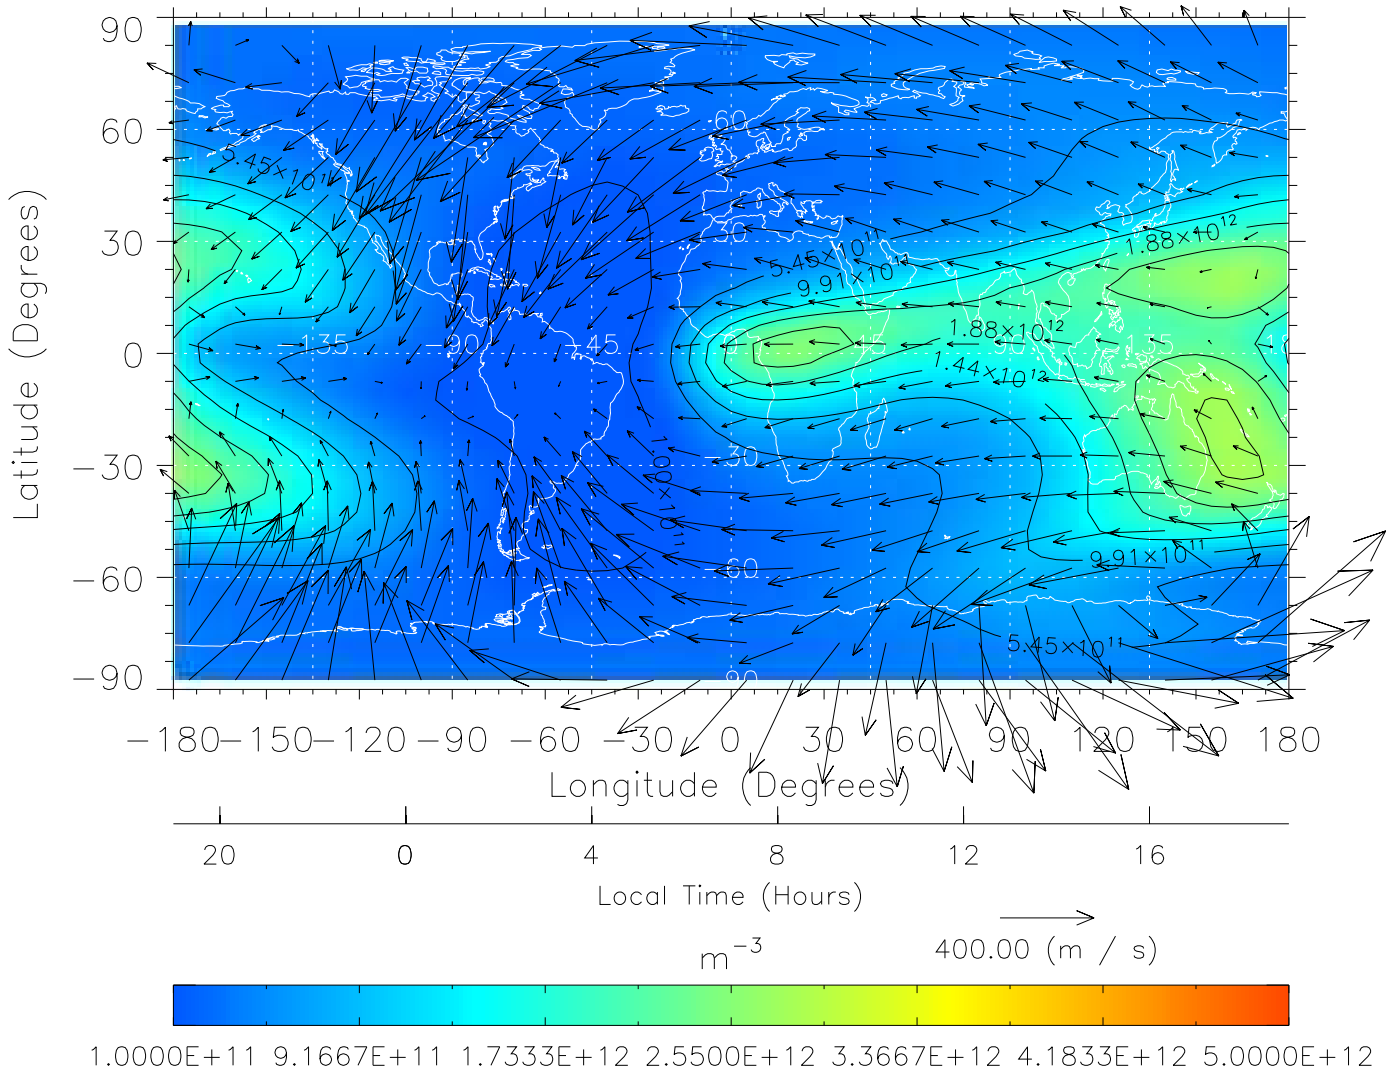

TIME-GCM MAP NmF2 with Neutral Wind vectors
ZP = 2.00 UT = 7.00 DOY = 091

Created: Thu Mar 10 14:12:45 2005

From: /tgcm/histories/secondary/March2001/March2001_v1/091.nc