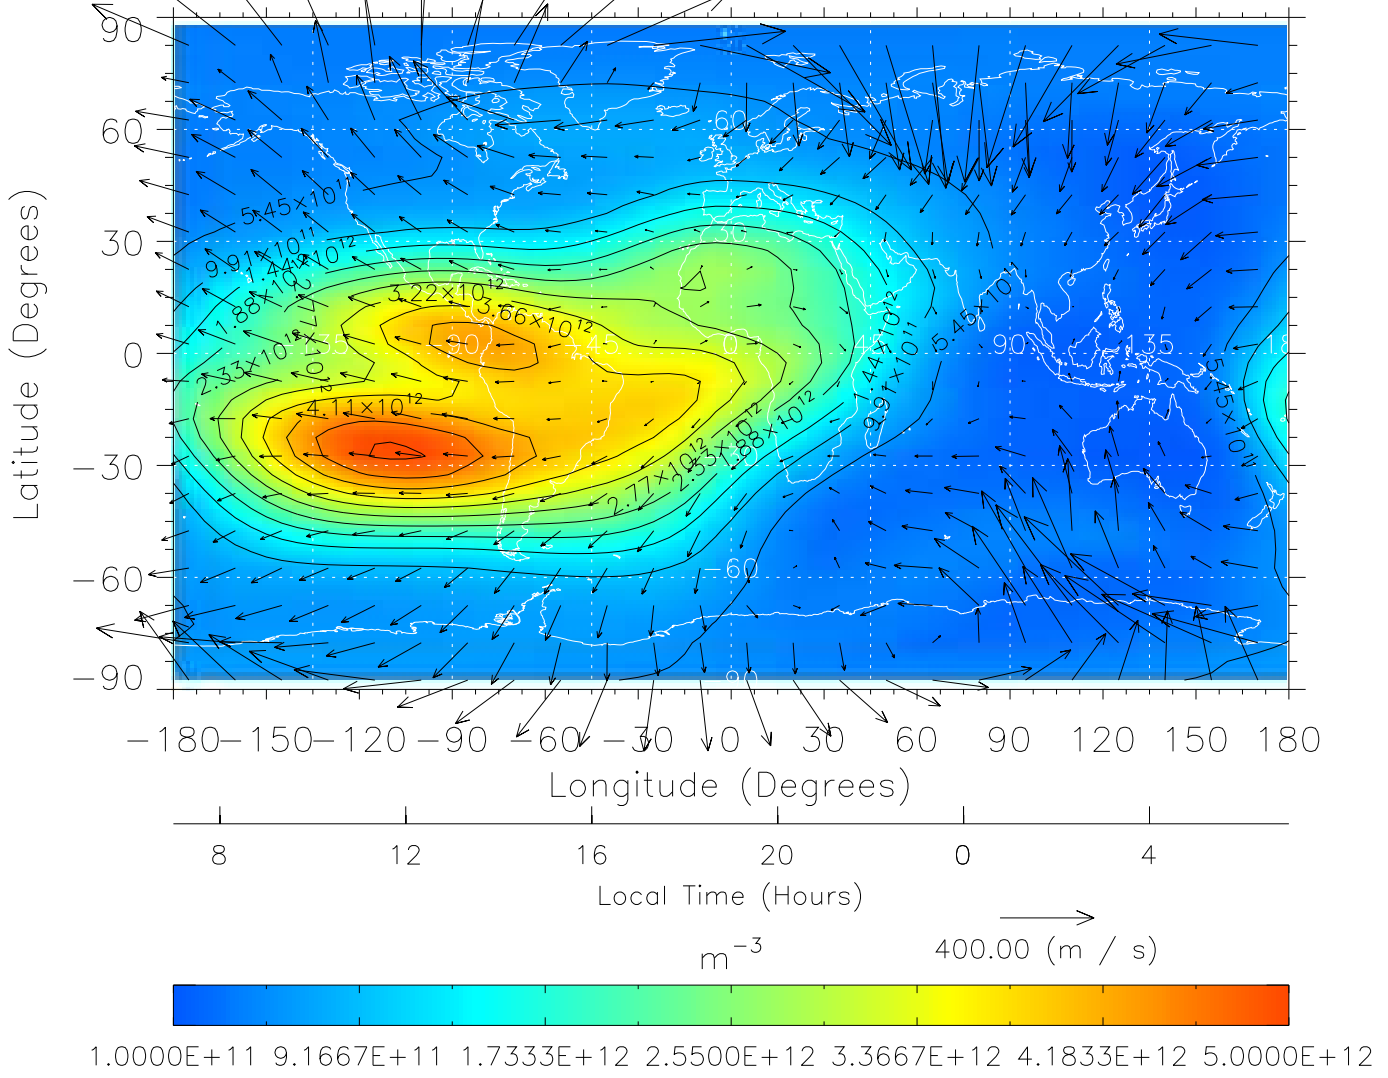

TIME-GCM MAP NmF2 with Neutral Wind vectors
ZP = 2.00 UT = 19.00 DOY = 091

Created: Thu Mar 10 14:12:51 2005

From: /tgcm/histories/secondary/March2001/March2001_v1/091.nc