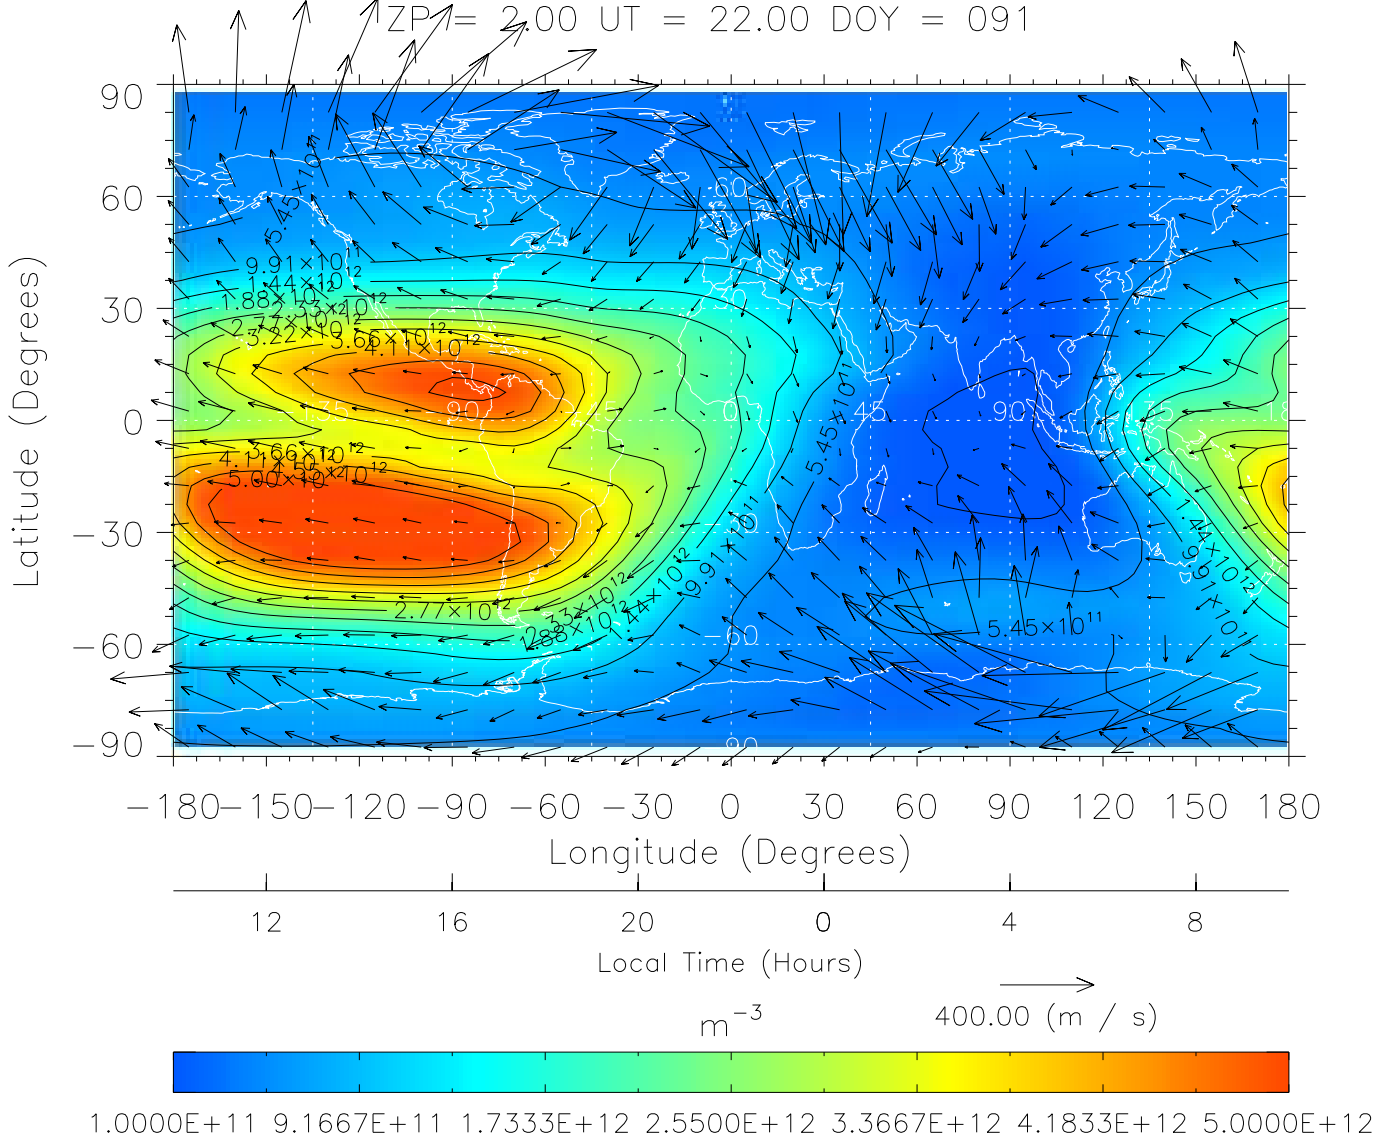

TIME-GCM MAP NmF2 with Neutral Wind vectors

ZP = 2.00 UT = 22.00 DOY = 091

Created: Thu Mar 10 14:12:53 2005

From: /tgcm/histories/secondary/March2001/March2001_v1/091.nc