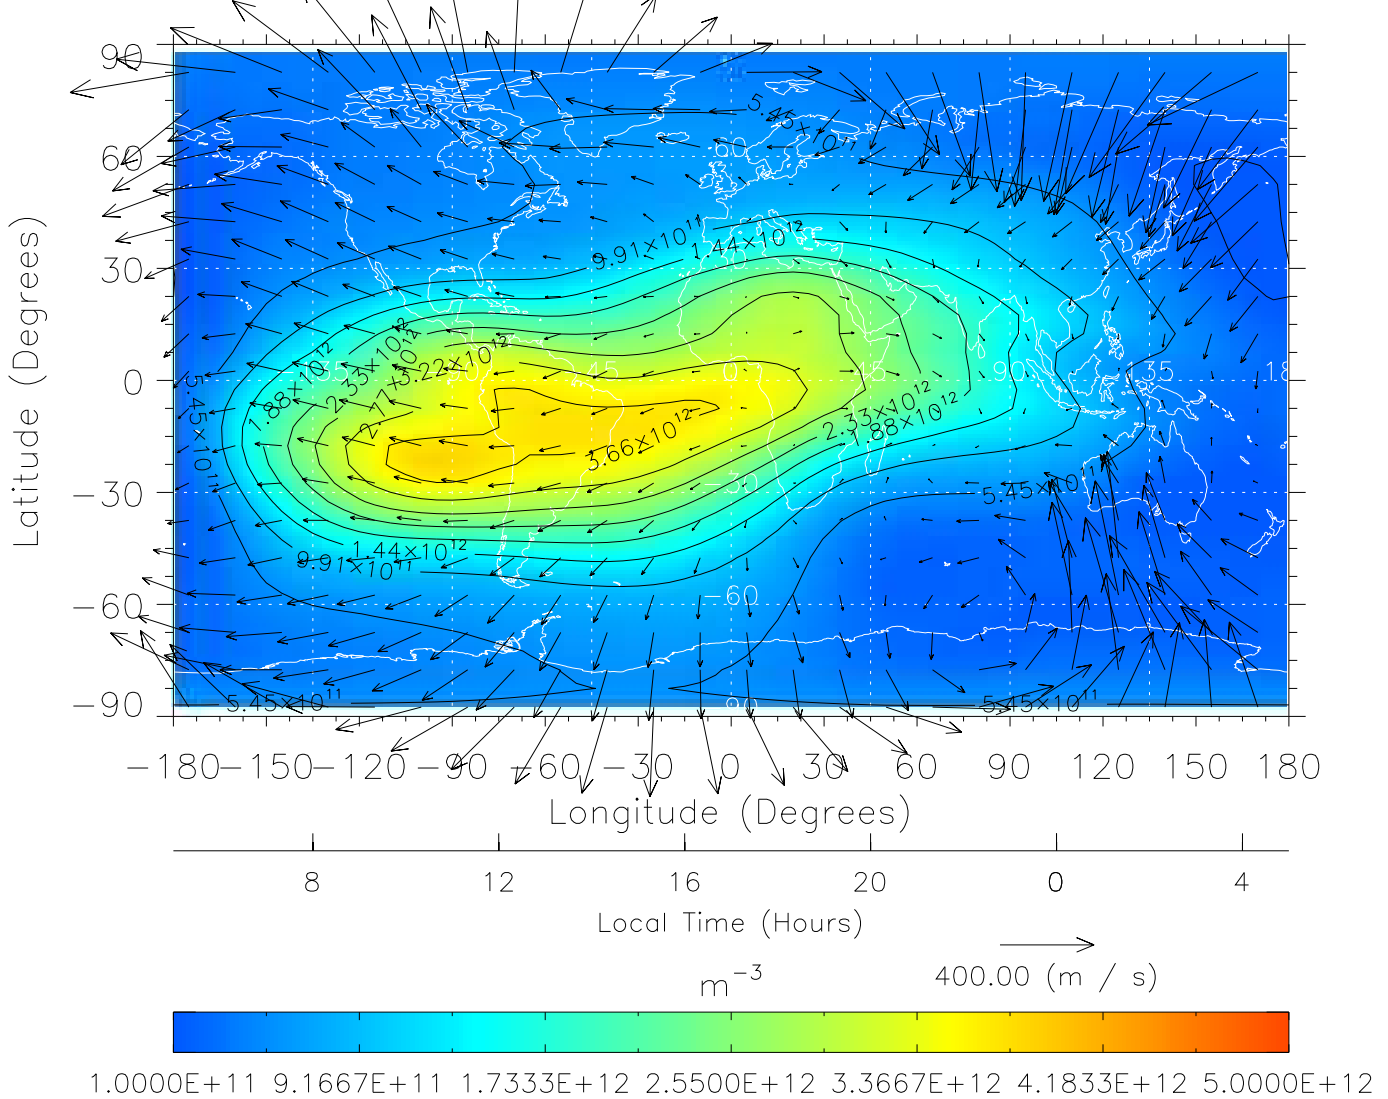

From: /tgcm/histories/secondary/March2001/March2001_v1/091.nc

TIME-GCM MAP NmF2 with Neutral Wind vectors

ZF = 2.00 UT = 16.00 DOY = 091

Created: Thu Mar 10 14:12:50 2005

From: /tgcm/histories/secondary/March2001/March2001_v1/091.nc

TIME-GCM MAP NmF2 with Neutral Wind vectors

MZP = 2.00 UT = 17.00 DOY = 091

Created: Thu Mar 10 14:12:50 2005

From: /tgcm/histories/secondary/March2001/March2001_v1/091.nc

TIME-GCM MAP NmF2 with Neutral Wind vectors