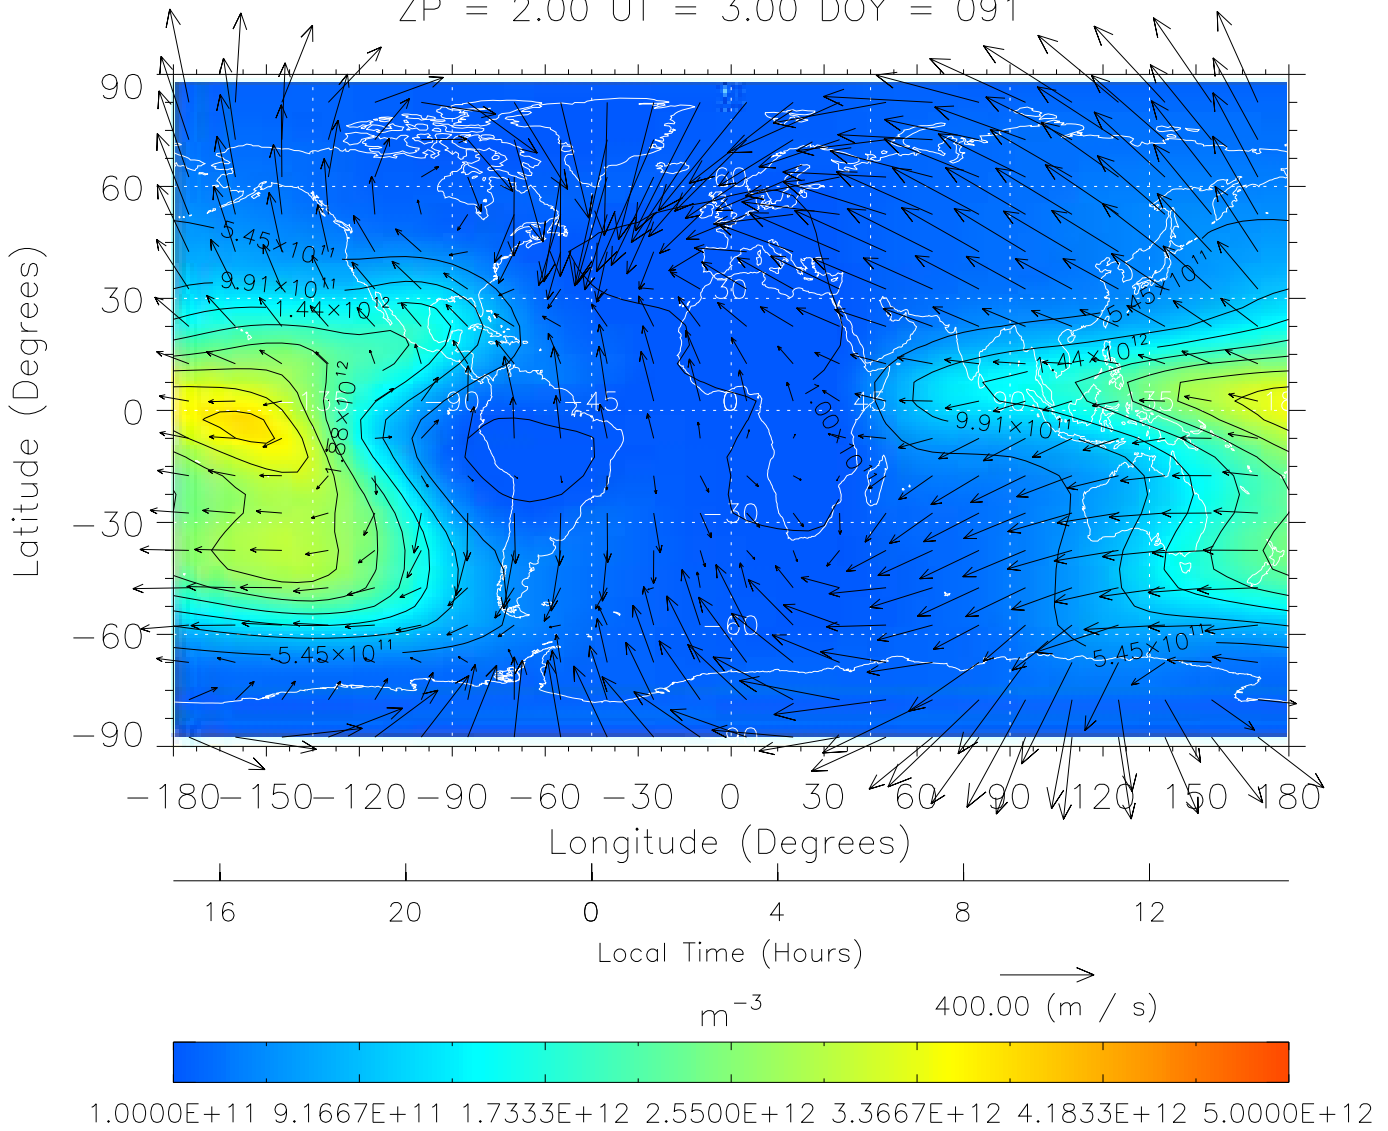

TIME-GCM MAP NmF2 with Neutral Wind vectors
 ZP = 2.00 UT = 0.00 DOY = 091

Created: Thu Mar 10 14:12:42 2005

From: /tgcm/histories/secondary/March2001/March2001_v1/091.nc

Created: Thu Mar 10 14:12:42 2005

From: /tgcm/histories/secondary/March2001/March2001_v1/091.nc

Created: Thu Mar 10 14:12:43 2005

From: /tgcm/histories/secondary/March2001/March2001_v1/091.nc

TIME-GCM MAP NmF2 with Neutral Wind vectors
 ZP = 2.00 UT = 3.00 DOY = 091