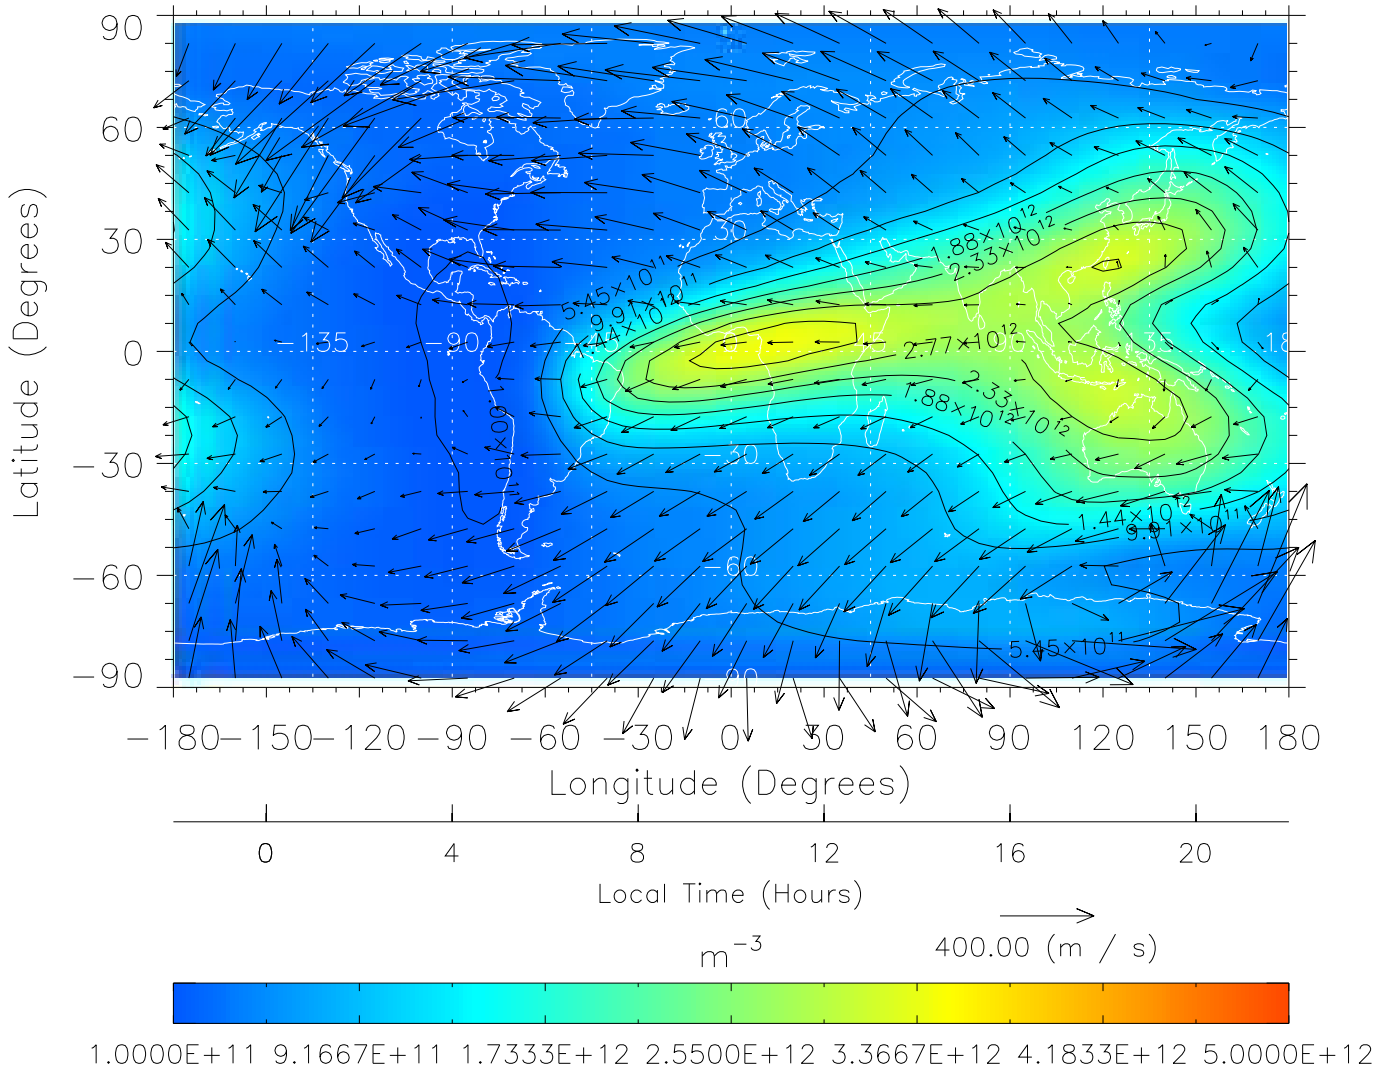

From: /tgcm/histories/secondary/March2001/March2001_v1/091.nc

TIME-GCM MAP NmF2 with Neutral Wind vectors
 ZP = 2.00 UT = 8.00 DOY = 091

Created: Thu Mar 10 14:12:46 2005

From: /tgcm/histories/secondary/March2001/March2001_lv1/091.nc

TIME-GCM MAP NmF2 with Neutral Wind vectors
 ZP = 2.00 UT = 9.00 DOY = 091

Created: Thu Mar 10 14:12:46 2005

From: /tgcm/histories/secondary/March2001/March2001_v1/091.nc

TIME-GCM MAP NmF2 with Neutral Wind vectors
 ZP = 2.00 UT = 10.00 DOY = 091