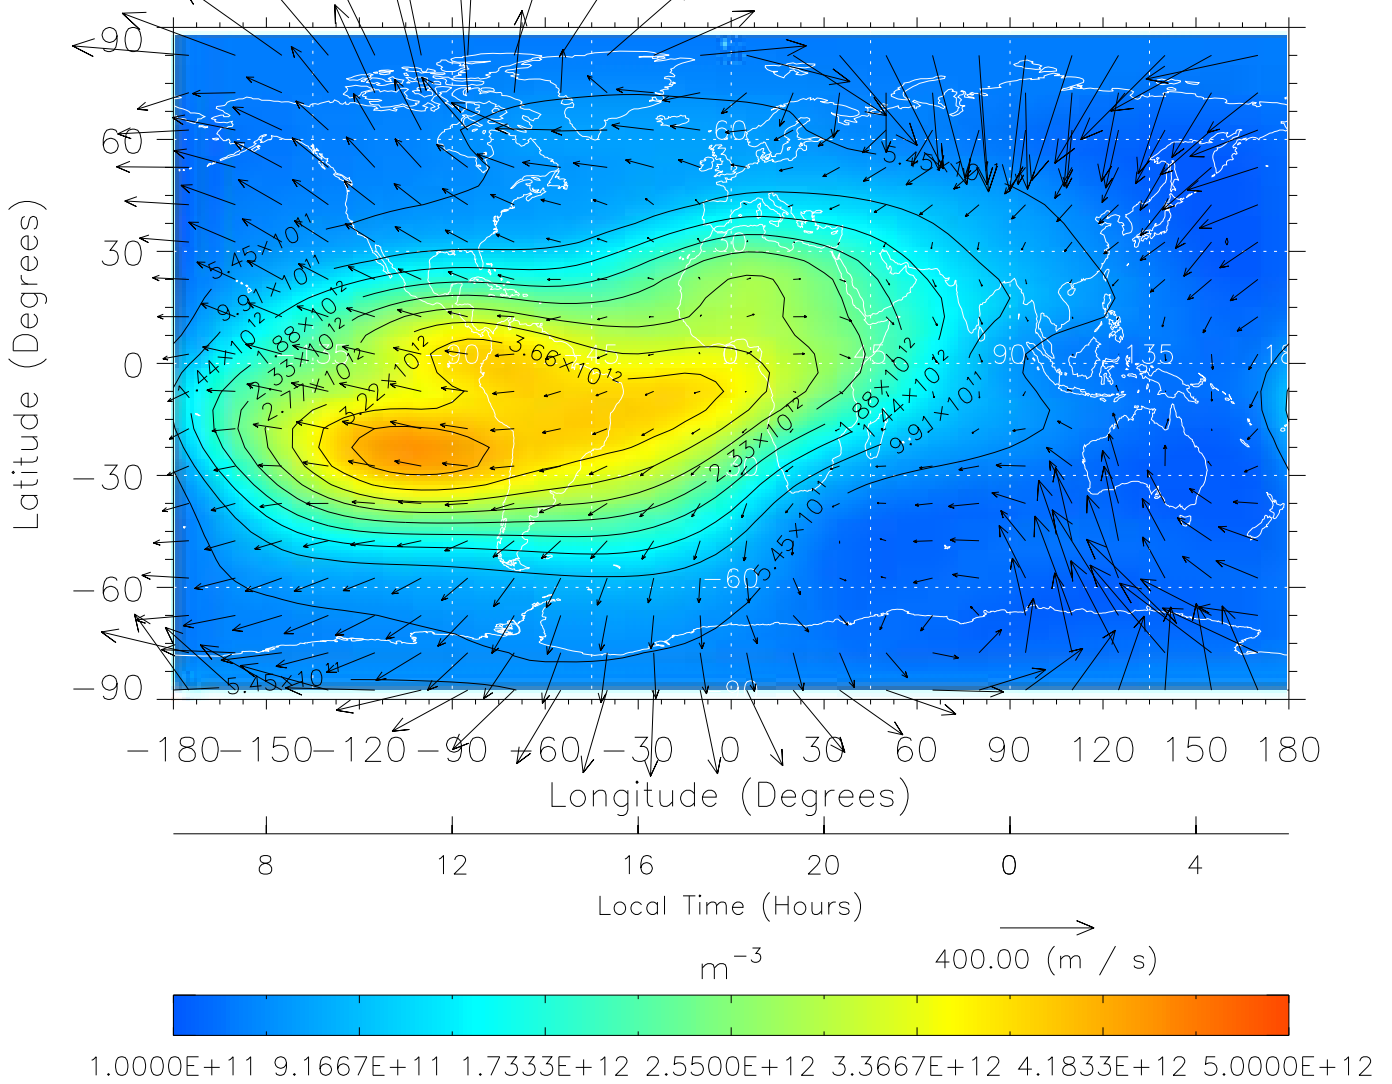

TIME-GCM MAP NmF2 with Neutral Wind vectors

AP = 2.00 UT = 18.00 DOY = 091

Created: Thu Mar 10 14:12:50 2005

From: /tgcm/histories/secondary/March2001/March2001_v1/091.nc