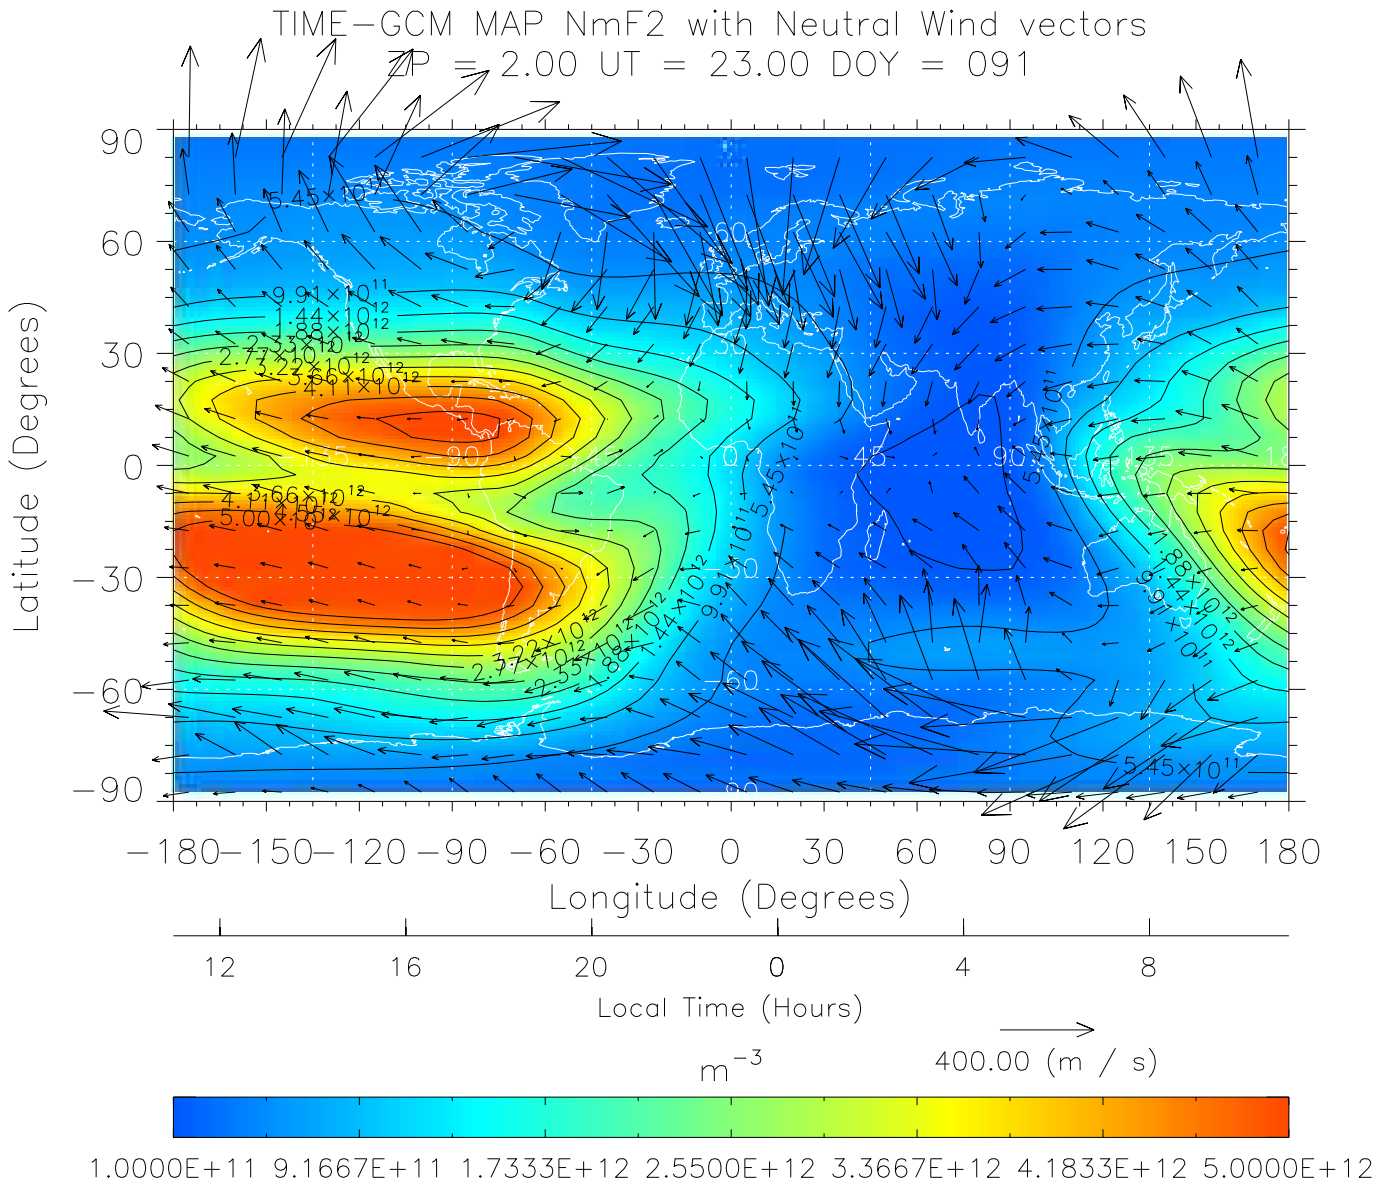

Created: Thu Mar 10 14:12:53 2005

From: /tgcm/histories/secondary/March2001/March2001_v1/091.nc