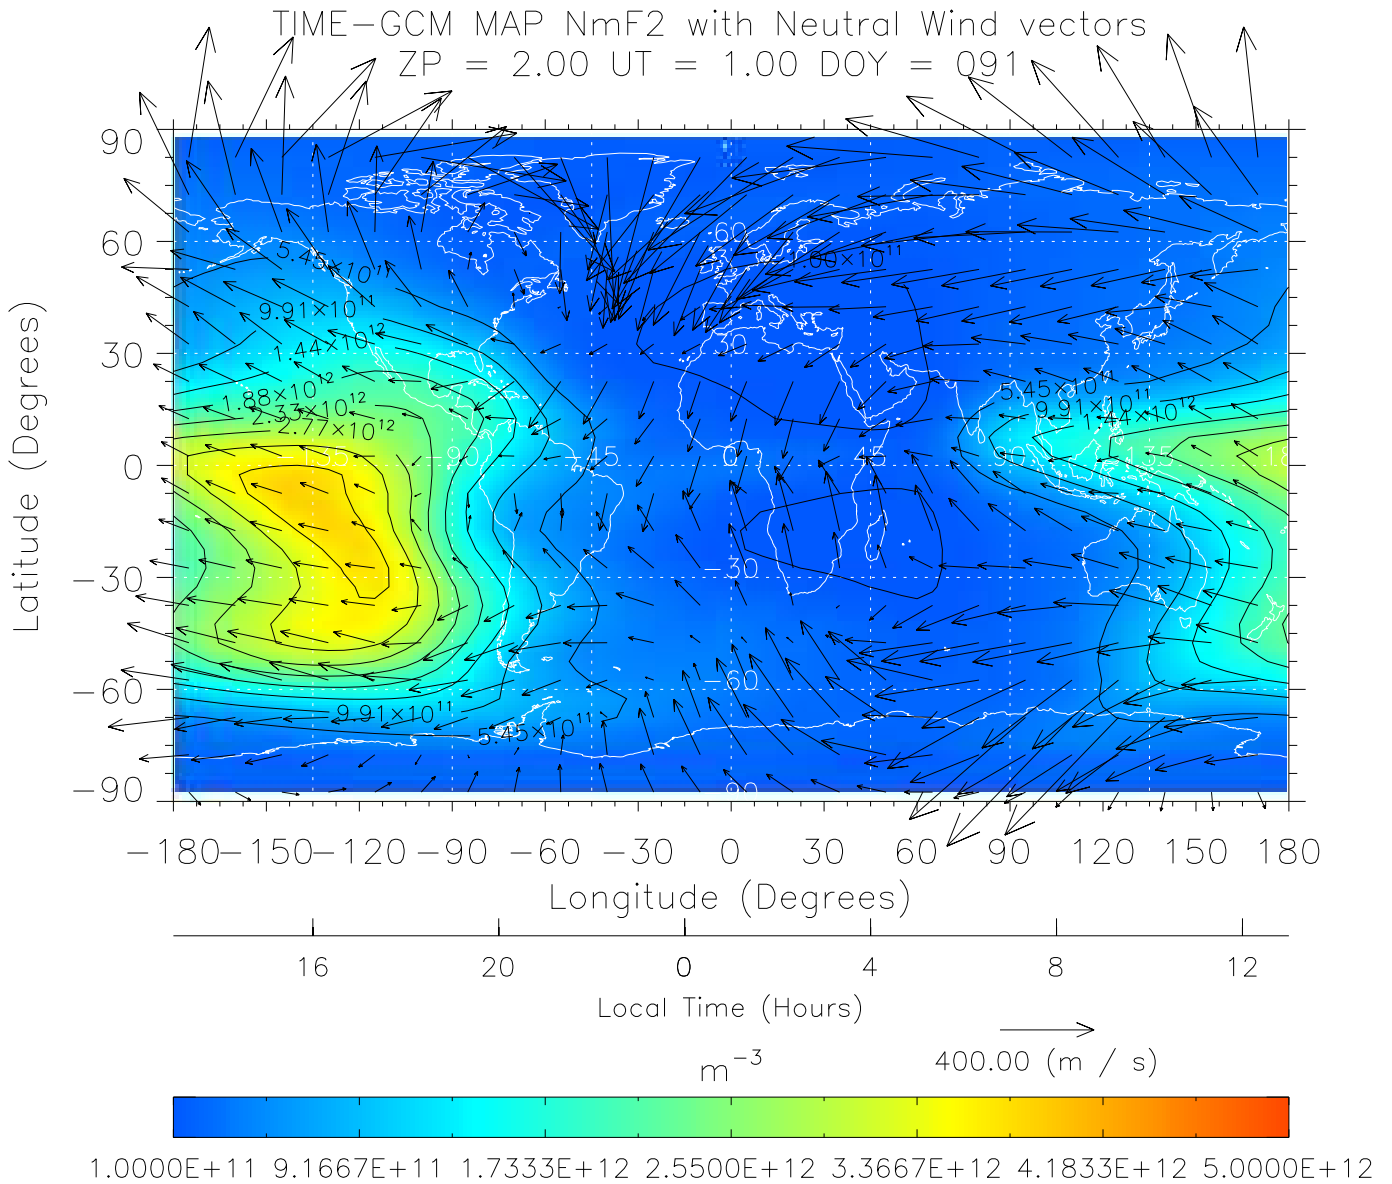

TIME-GCM MAP NmF2 with Neutral Wind vectors
 ZP = 2.00 UT = 0.00 DOY = 091

Created: Thu Mar 10 14:12:42 2005

From: /tgcm/histories/secondary/March2001/March2001_v1/091.nc

Created: Thu Mar 10 14:12:42 2005

From: /tgcm/histories/secondary/March2001/March2001_v1/091.nc

Created: Thu Mar 10 14:12:43 2005

From: /tgcm/histories/secondary/March2001/March2001_v1/091.nc

TIME-GCM MAP NmF2 with Neutral Wind vectors
 ZP = 2.00 UT = 3.00 DOY = 091