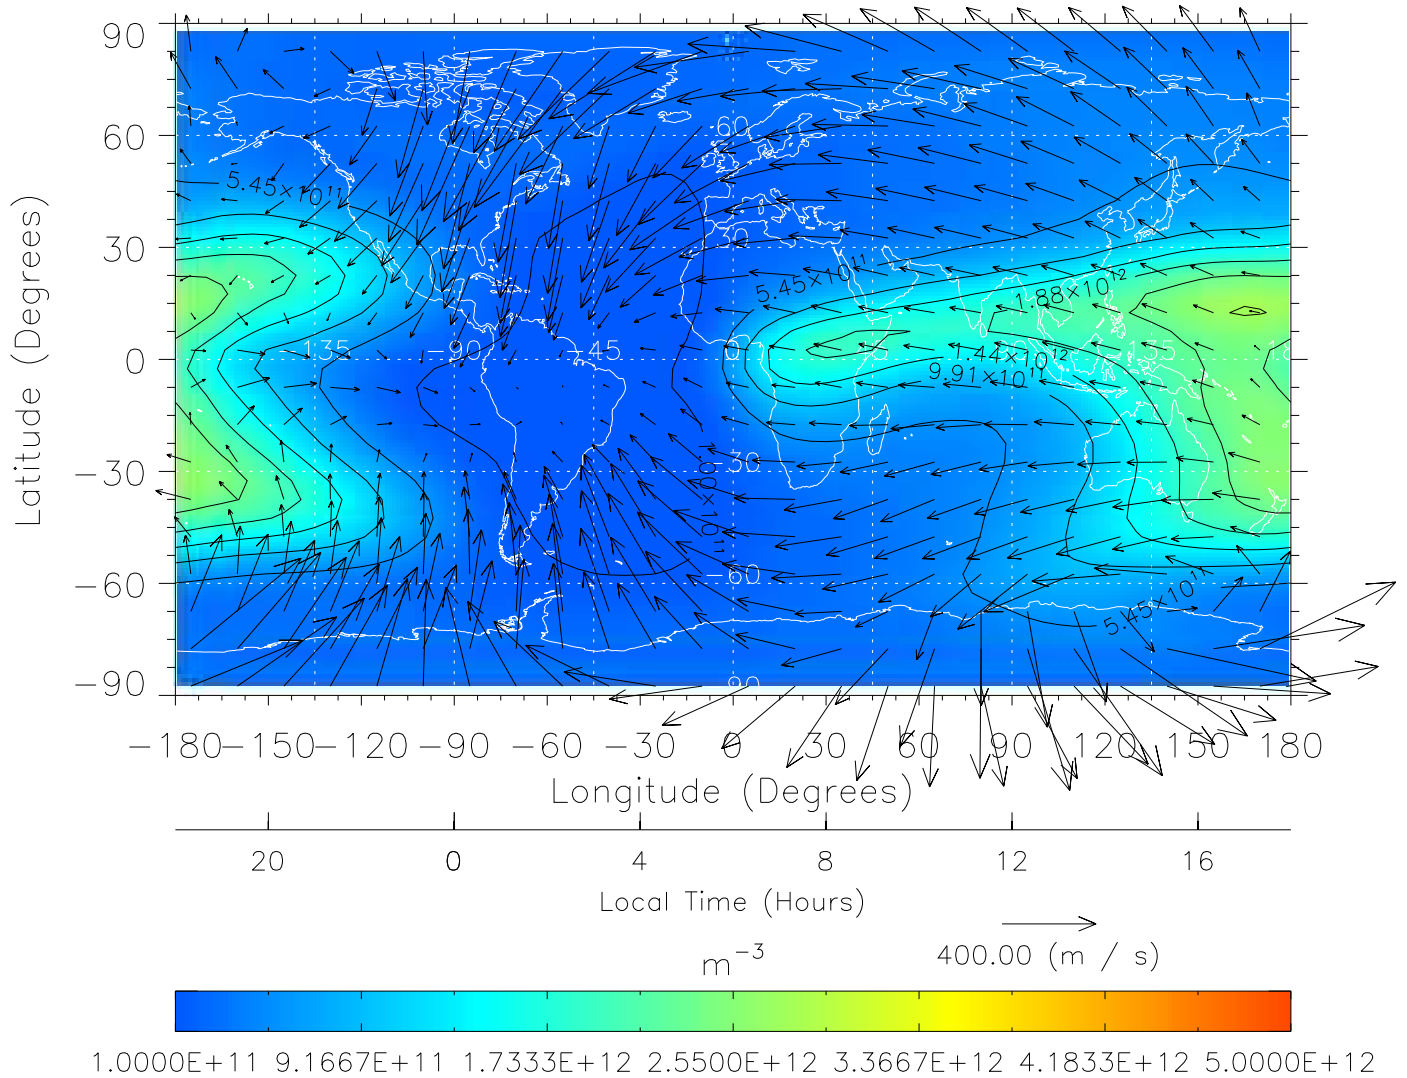

Created: Thu Mar 10 14:12:43 2005

From: /tgcm/histories/secondary/March2001/March2001_v1/091.nc

TIME-GCM MAP NmF2 with Neutral Wind vectors

ZP = 2.00 UT = 4.00 DOY = 091

Created: Thu Mar 10 14:12:44 2005

From: /tgcm/histories/secondary/March2001/March2001_v1/091.nc

TIME-GCM MAP NmF2 with Neutral Wind vectors
 ZP = 2.00 UT = 5.00 DOY = 091

Created: Thu Mar 10 14:12:44 2005

From: /tgcm/histories/secondary/March2001/March2001_v1/091.nc

TIME-GCM MAP NmF2 with Neutral Wind vectors
 ZP = 2.00 UT = 6.00 DOY = 091