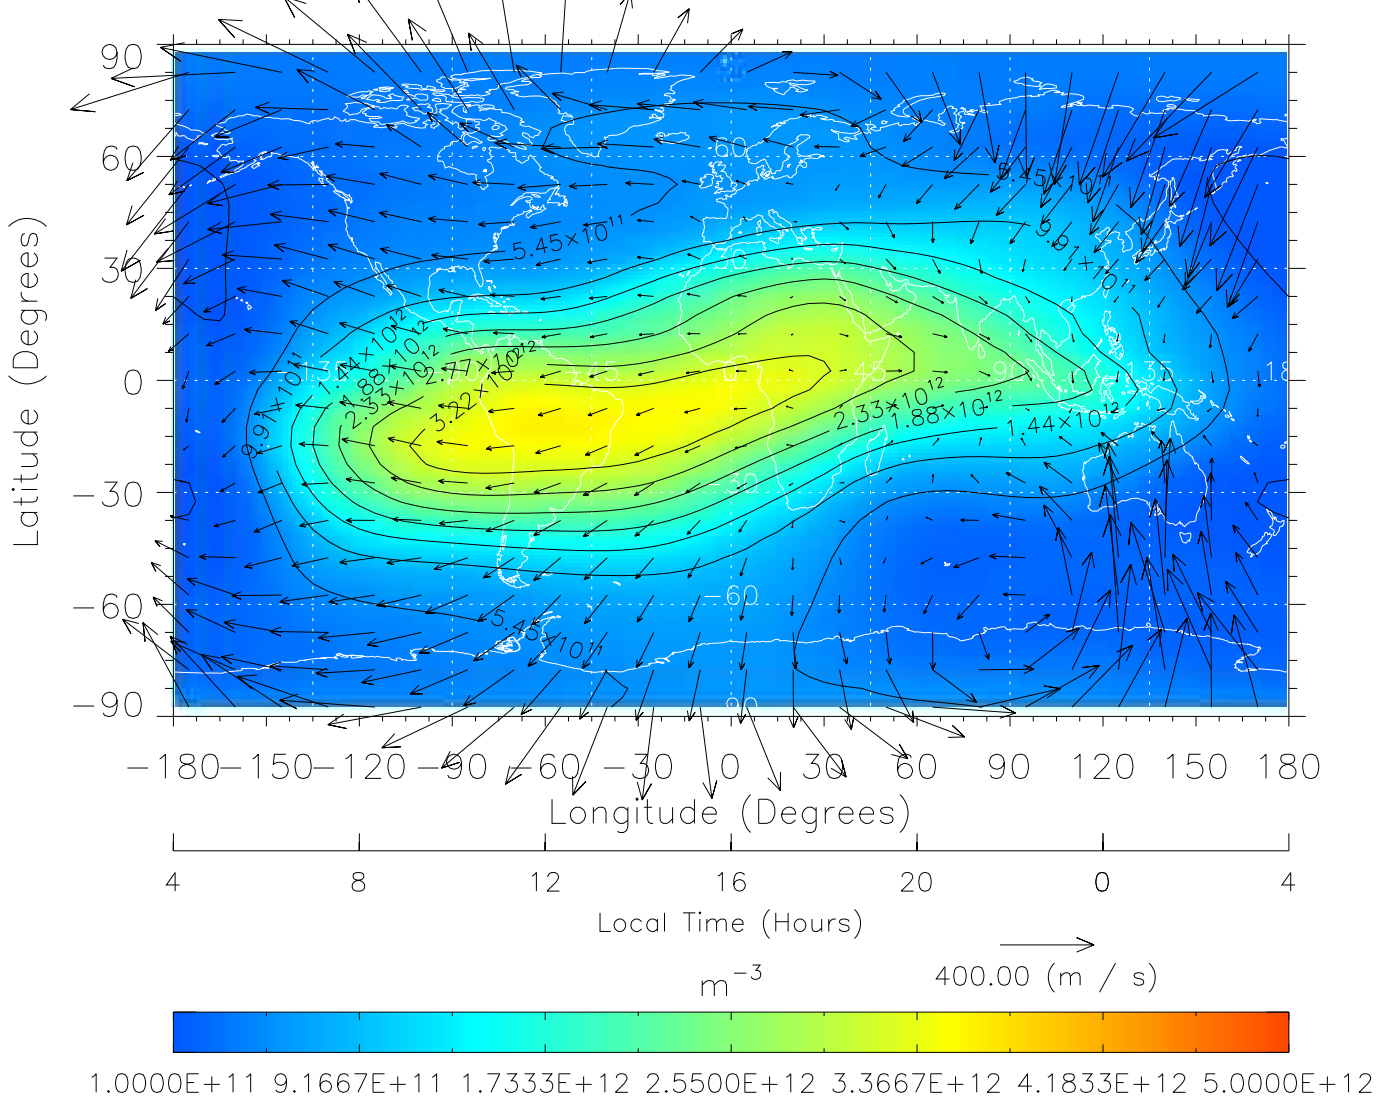

TIME-GCM MAP NmF2 with Neutral Wind vectors

ZF = 2.00 UT = 16.00 DOY = 091

Created: Thu Mar 10 14:12:50 2005

From: /tgcm/histories/secondary/March2001/March2001_v1/091.nc