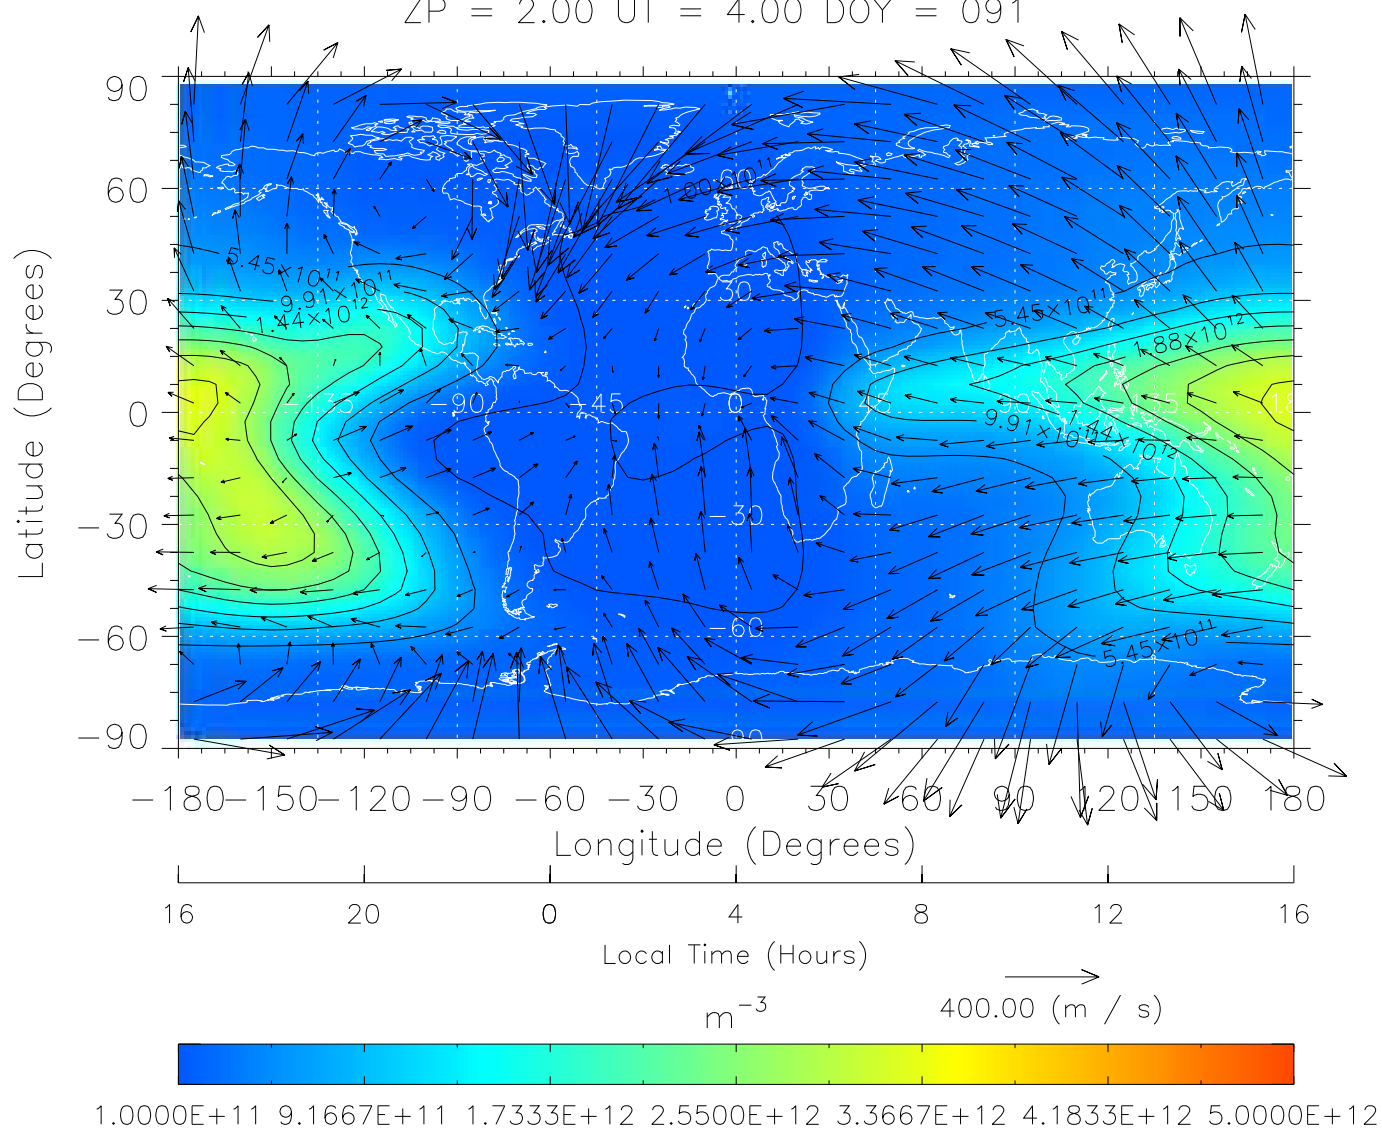

TIME-GCM MAP NmF2 with Neutral Wind vectors
 ZP = 2.00 UT = 0.00 DOY = 091

Created: Thu Mar 10 14:12:42 2005

From: /tgcm/histories/secondary/March2001/March2001_v1/091.nc

Created: Thu Mar 10 14:12:42 2005

From: /tgcm/histories/secondary/March2001/March2001_v1/091.nc

Created: Thu Mar 10 14:12:43 2005

From: /tgcm/histories/secondary/March2001/March2001_v1/091.nc

TIME-GCM MAP NmF2 with Neutral Wind vectors
 ZP = 2.00 UT = 3.00 DOY = 091

Created: Thu Mar 10 14:12:43 2005

From: /tgcm/histories/secondary/March2001/March2001_v1/091.nc

TIME-GCM MAP NmF2 with Neutral Wind vectors

ZP = 2.00 UT = 4.00 DOY = 091

Created: Thu Mar 10 14:12:44 2005

From: /tgcm/histories/secondary/March2001/March2001_v1/091.nc

TIME-GCM MAP NmF2 with Neutral Wind vectors
 ZP = 2.00 UT = 5.00 DOY = 091

Created: Thu Mar 10 14:12:44 2005

From: /tgcm/histories/secondary/March2001/March2001_v1/091.nc

TIME-GCM MAP NmF2 with Neutral Wind vectors
 ZP = 2.00 UT = 6.00 DOY = 091