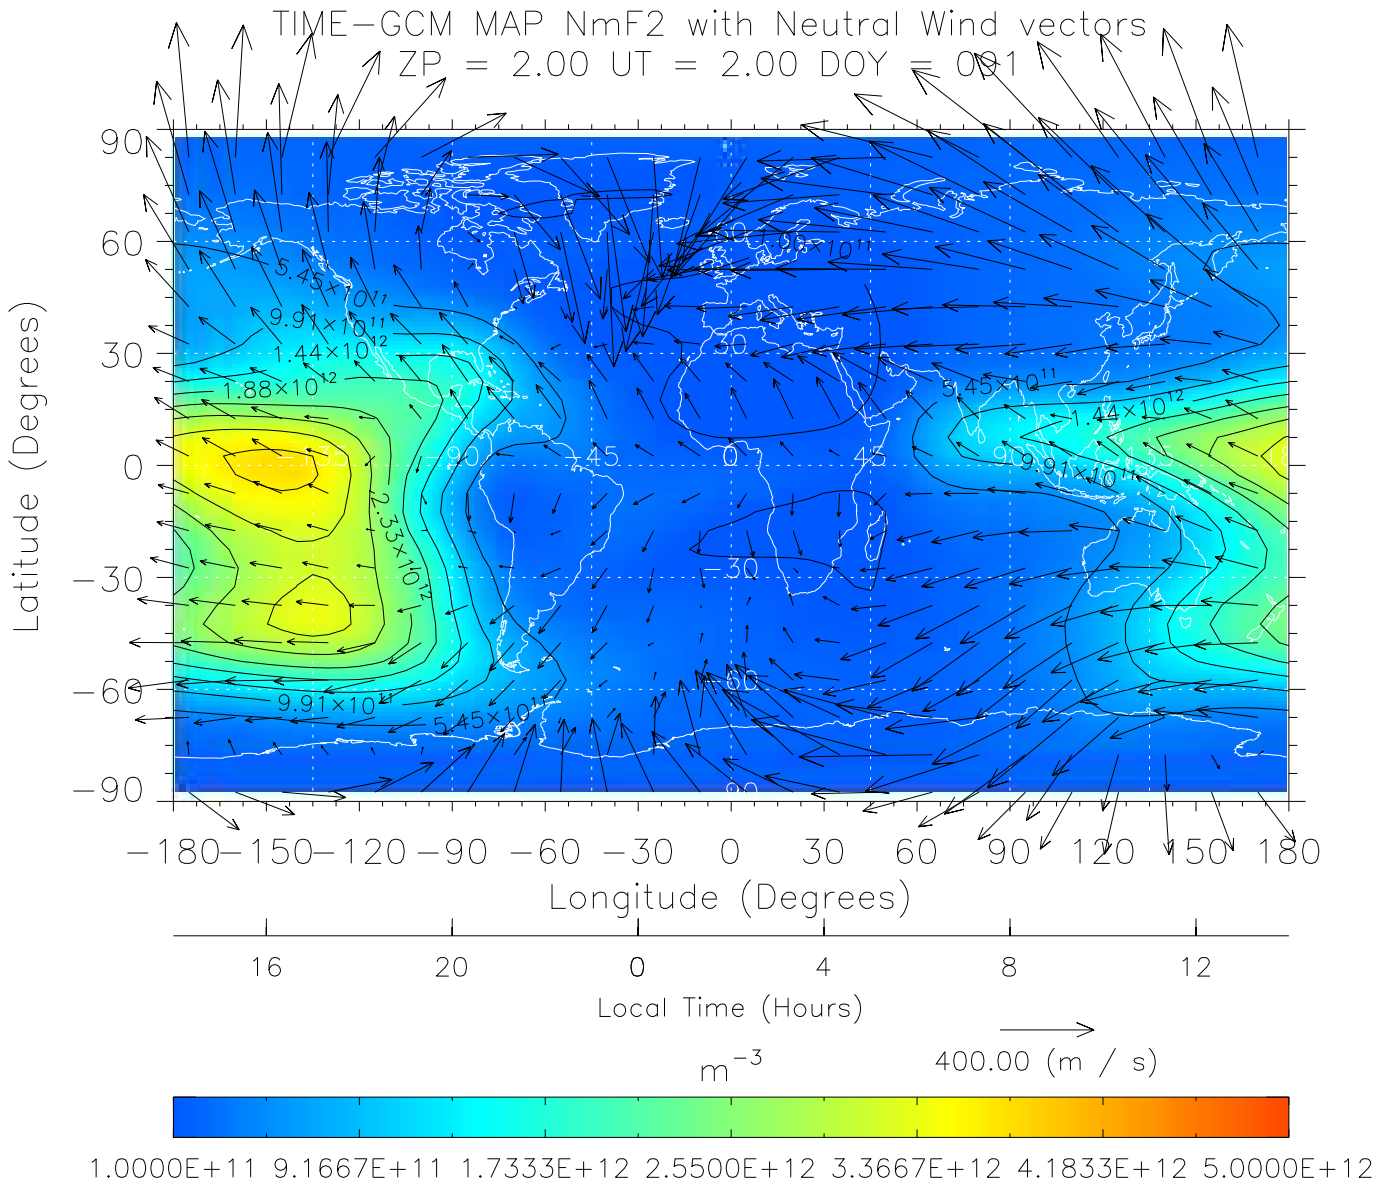

TIME-GCM MAP NmF2 with Neutral Wind vectors
 ZP = 2.00 UT = 0.00 DOY = 091

Created: Thu Mar 10 14:12:42 2005

From: /tgcm/histories/secondary/March2001/March2001_v1/091.nc

Created: Thu Mar 10 14:12:42 2005

From: /tgcm/histories/secondary/March2001/March2001_v1/091.nc

Created: Thu Mar 10 14:12:43 2005

From: /tgcm/histories/secondary/March2001/March2001_v1/091.nc

TIME-GCM MAP NmF2 with Neutral Wind vectors
 ZP = 2.00 UT = 3.00 DOY = 091