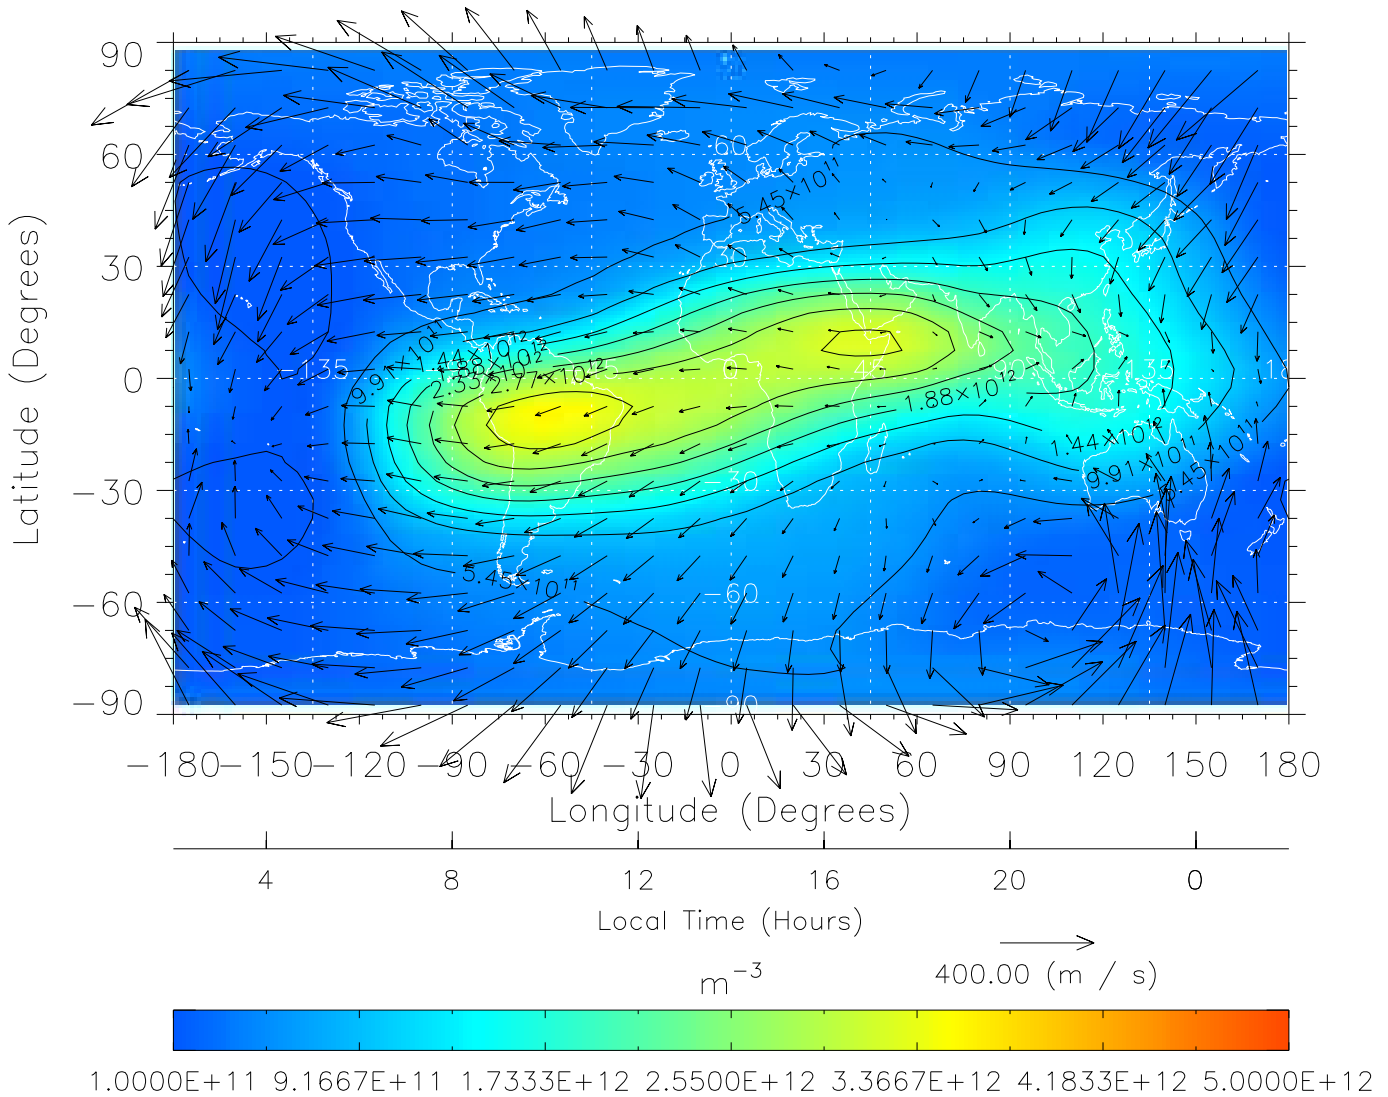

From: /tgcm/histories/secondary/March2001/March2001_v1/091.nc

TIME-GCM MAP NmF2 with Neutral Wind vectors
 ZP = 2.00 UT = 12.00 DOY = 091

Created: Thu Mar 10 14:12:48 2005

From: /tgcm/histories/secondary/March2001/March2001_v1/091.nc

TIME-GCM MAP NmF2 with Neutral Wind vectors
 ZP = 2.00 UT = 13.00 DOY = 091

Created: Thu Mar 10 14:12:48 2005

From: /tgcm/histories/secondary/March2001/March2001_v1/091.nc

TIME-GCM MAP NmF2 with Neutral Wind vectors
 ZP = 2.00 UT = 14.00 DOY = 091