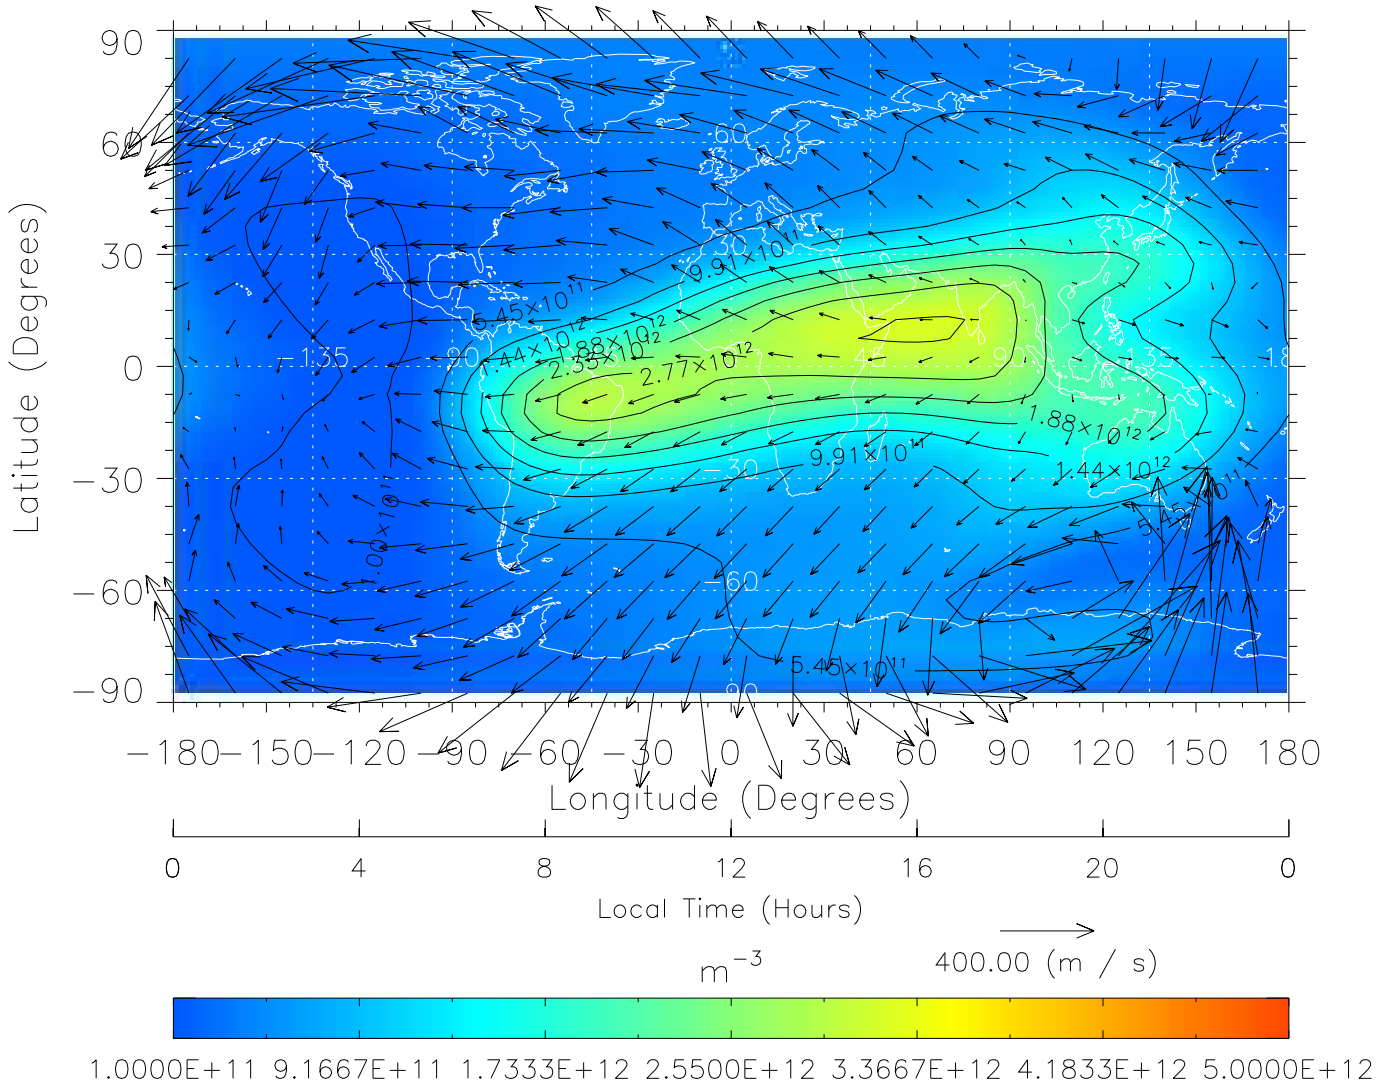

TIME-GCM MAP NmF2 with Neutral Wind vectors
ZP = 2.00 UT = 12.00 DOY = 091

Created: Thu Mar 10 14:12:48 2005

From: /tgcm/histories/secondary/March2001/March2001_v1/091.nc