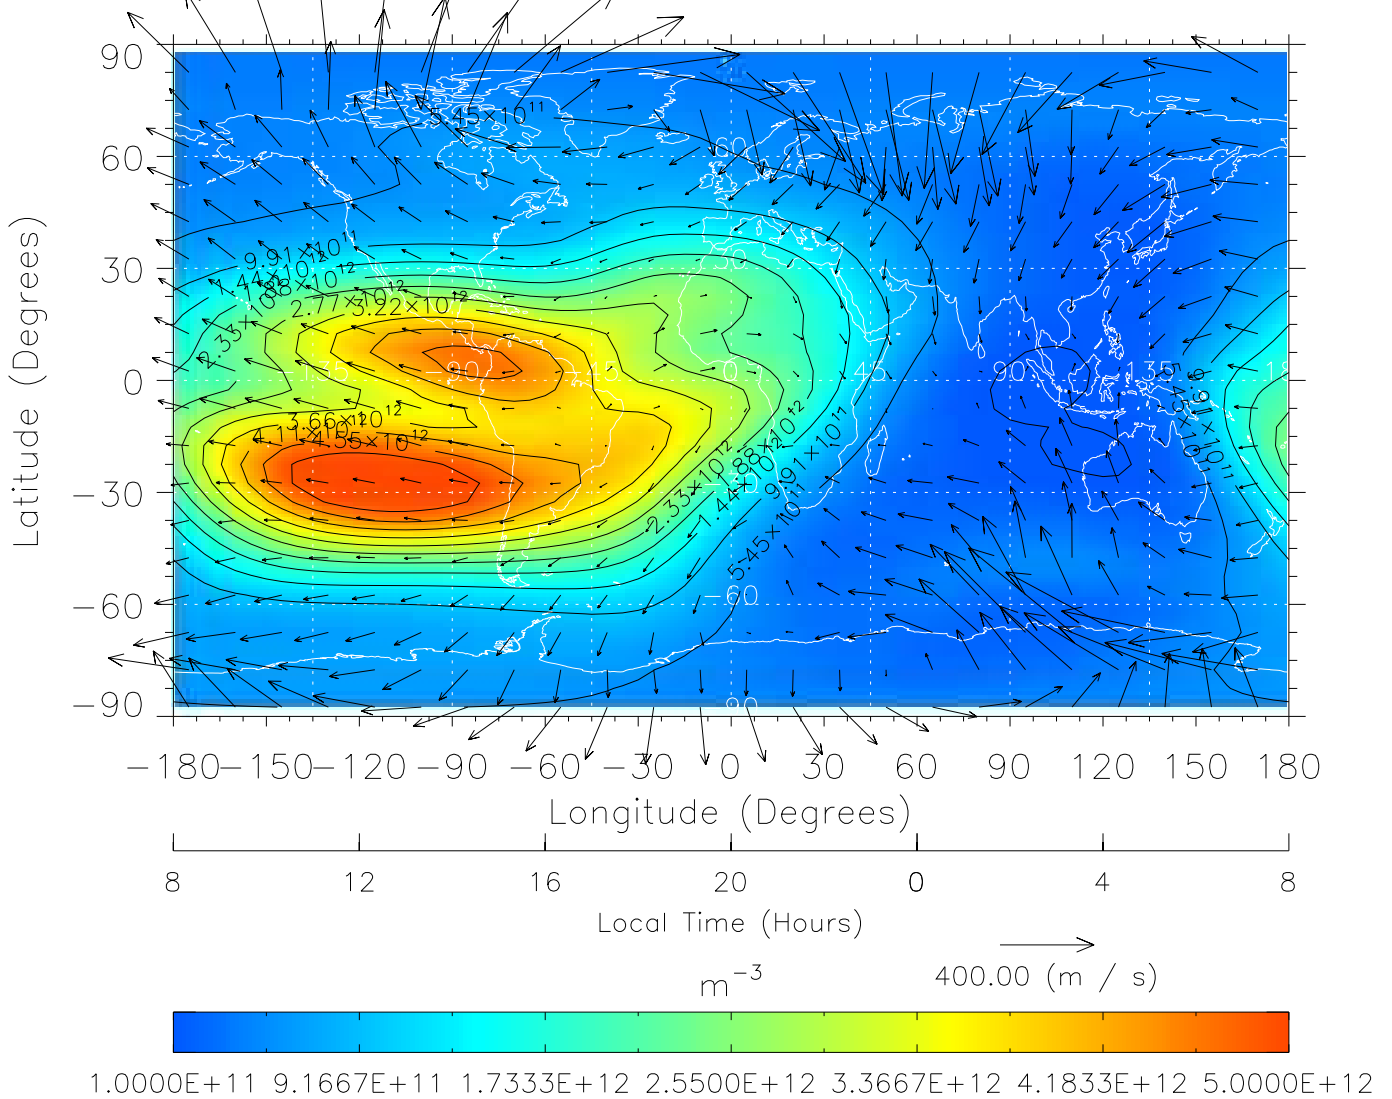

TIME-GCM MAP NmF2 with Neutral Wind vectors

ZP = 200 UT = 20.00 DOY = 091

Created: Thu Mar 10 14:12:52 2005

From: /tgcm/histories/secondary/March2001/March2001_v1/091.nc