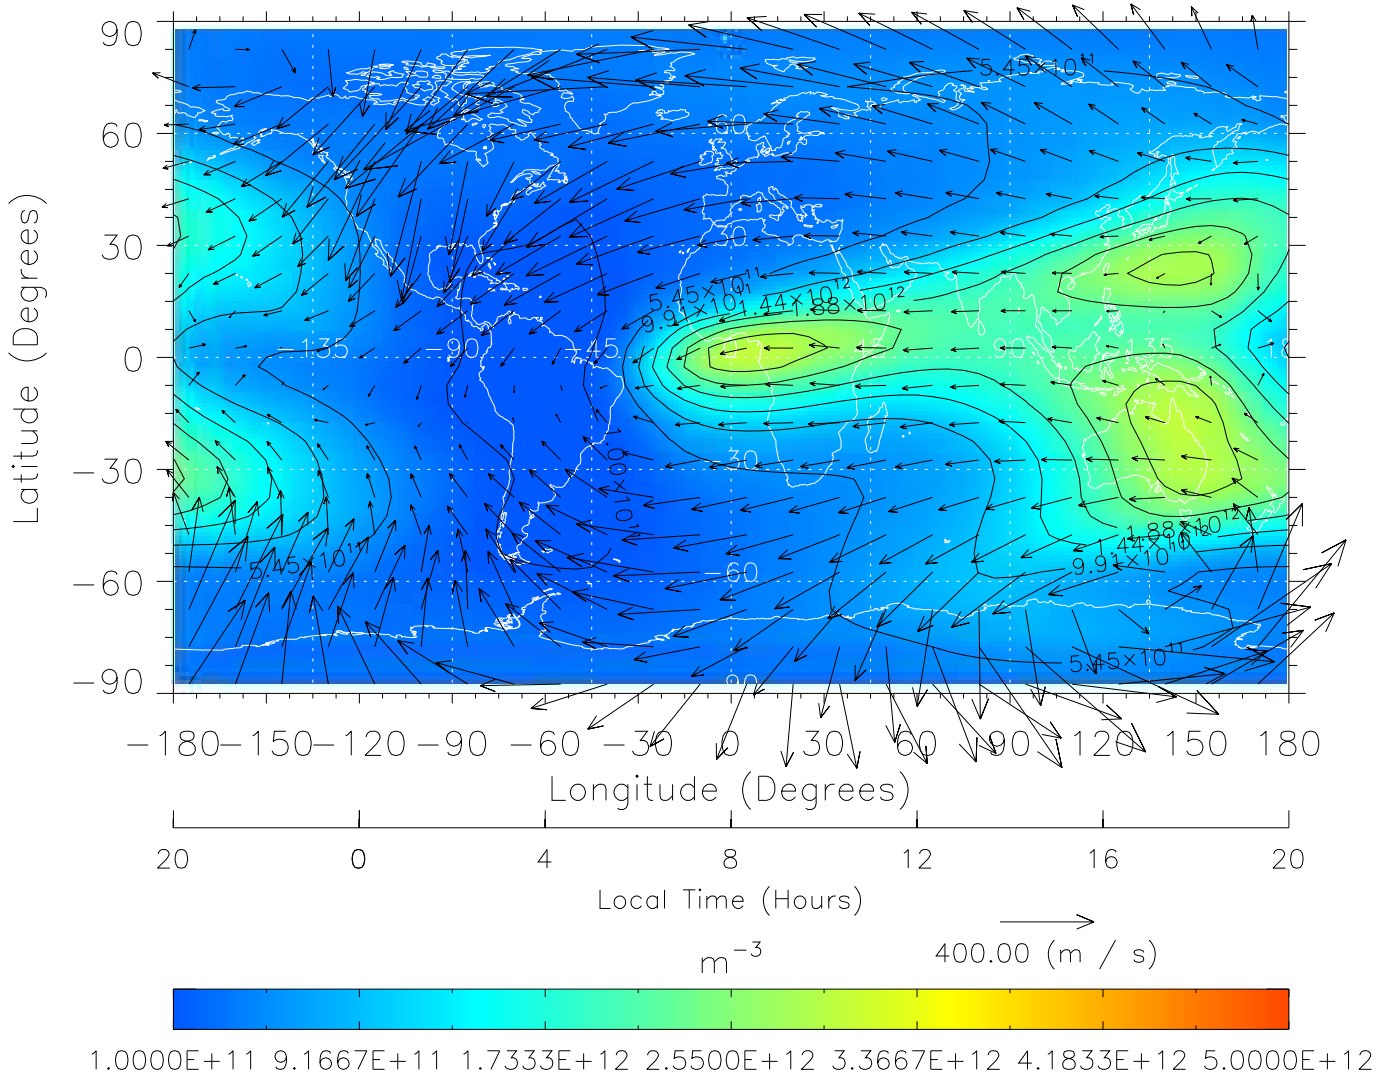

TIME-GCM MAP NmF2 with Neutral Wind vectors
ZP = 2.00 UT = 8.00 DOY = 091

Created: Thu Mar 10 14:12:46 2005

From: /tgcm/histories/secondary/March2001/March2001_lv1/091.nc