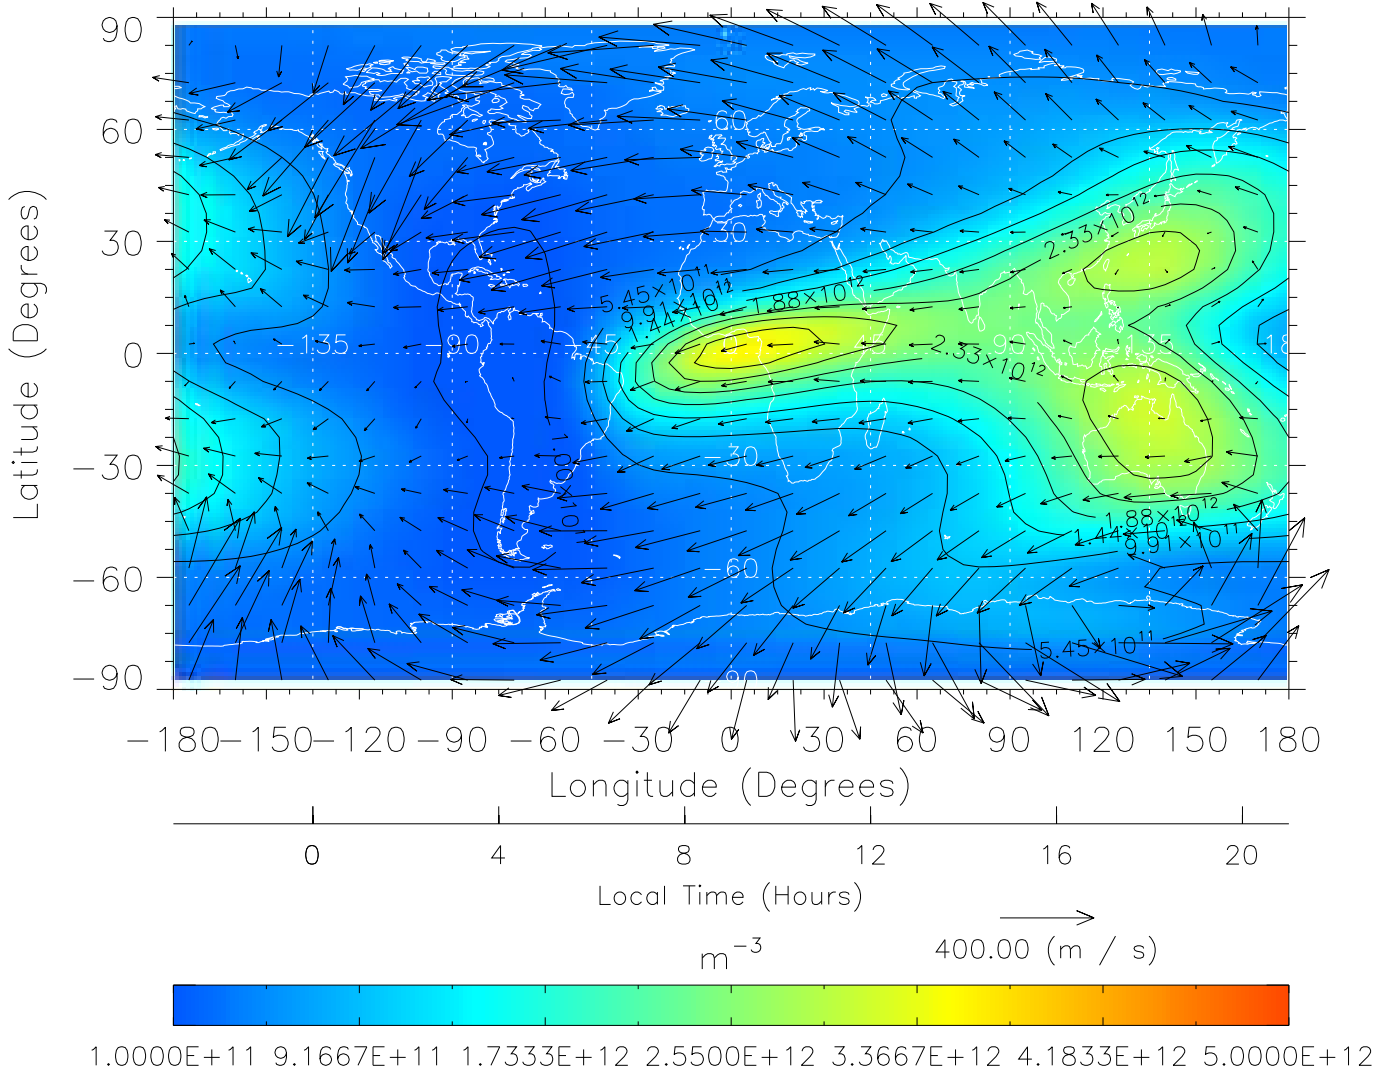

TIME-GCM MAP NmF2 with Neutral Wind vectors
ZP = 2.00 UT = 9.00 DOY = 091

Created: Thu Mar 10 14:12:46 2005

From: /tgcm/histories/secondary/March2001/March2001_v1/091.nc