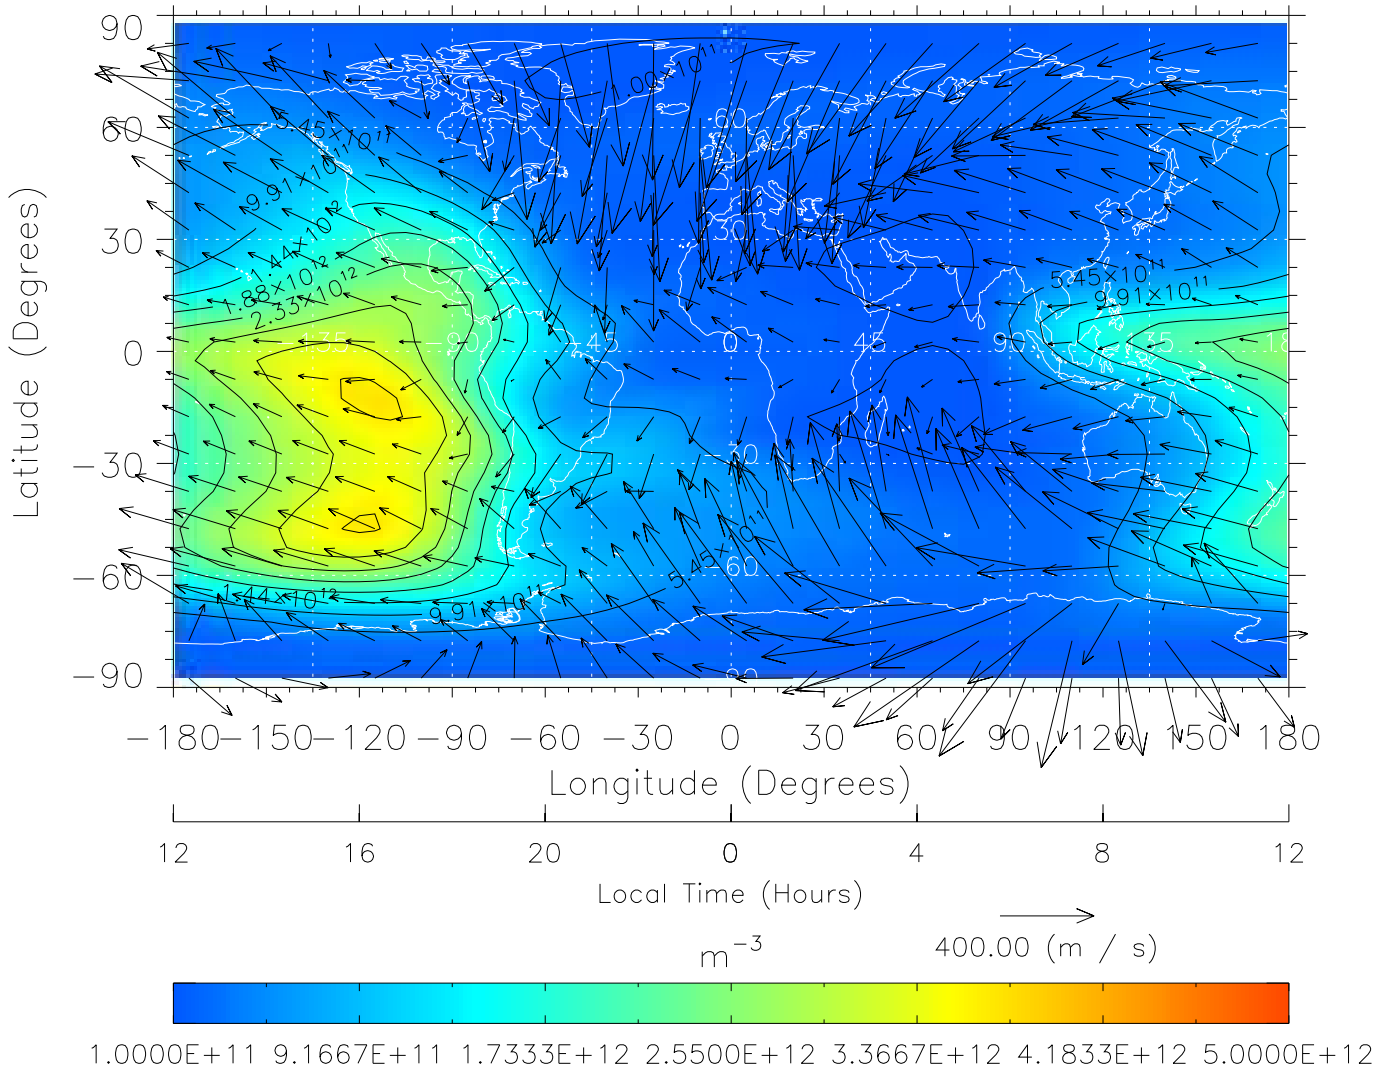

TIME-GCM MAP NmF2 with Neutral Wind vectors
 ZP = 2.00 UT = 0.00 DOY = 091

Created: Thu Mar 10 14:12:42 2005

From: /tgcm/histories/secondary/March2001/March2001_v1/091.nc

Created: Thu Mar 10 14:12:42 2005

From: /tgcm/histories/secondary/March2001/March2001_v1/091.nc

Created: Thu Mar 10 14:12:43 2005

From: /tgcm/histories/secondary/March2001/March2001_v1/091.nc

TIME-GCM MAP NmF2 with Neutral Wind vectors
 ZP = 2.00 UT = 3.00 DOY = 091