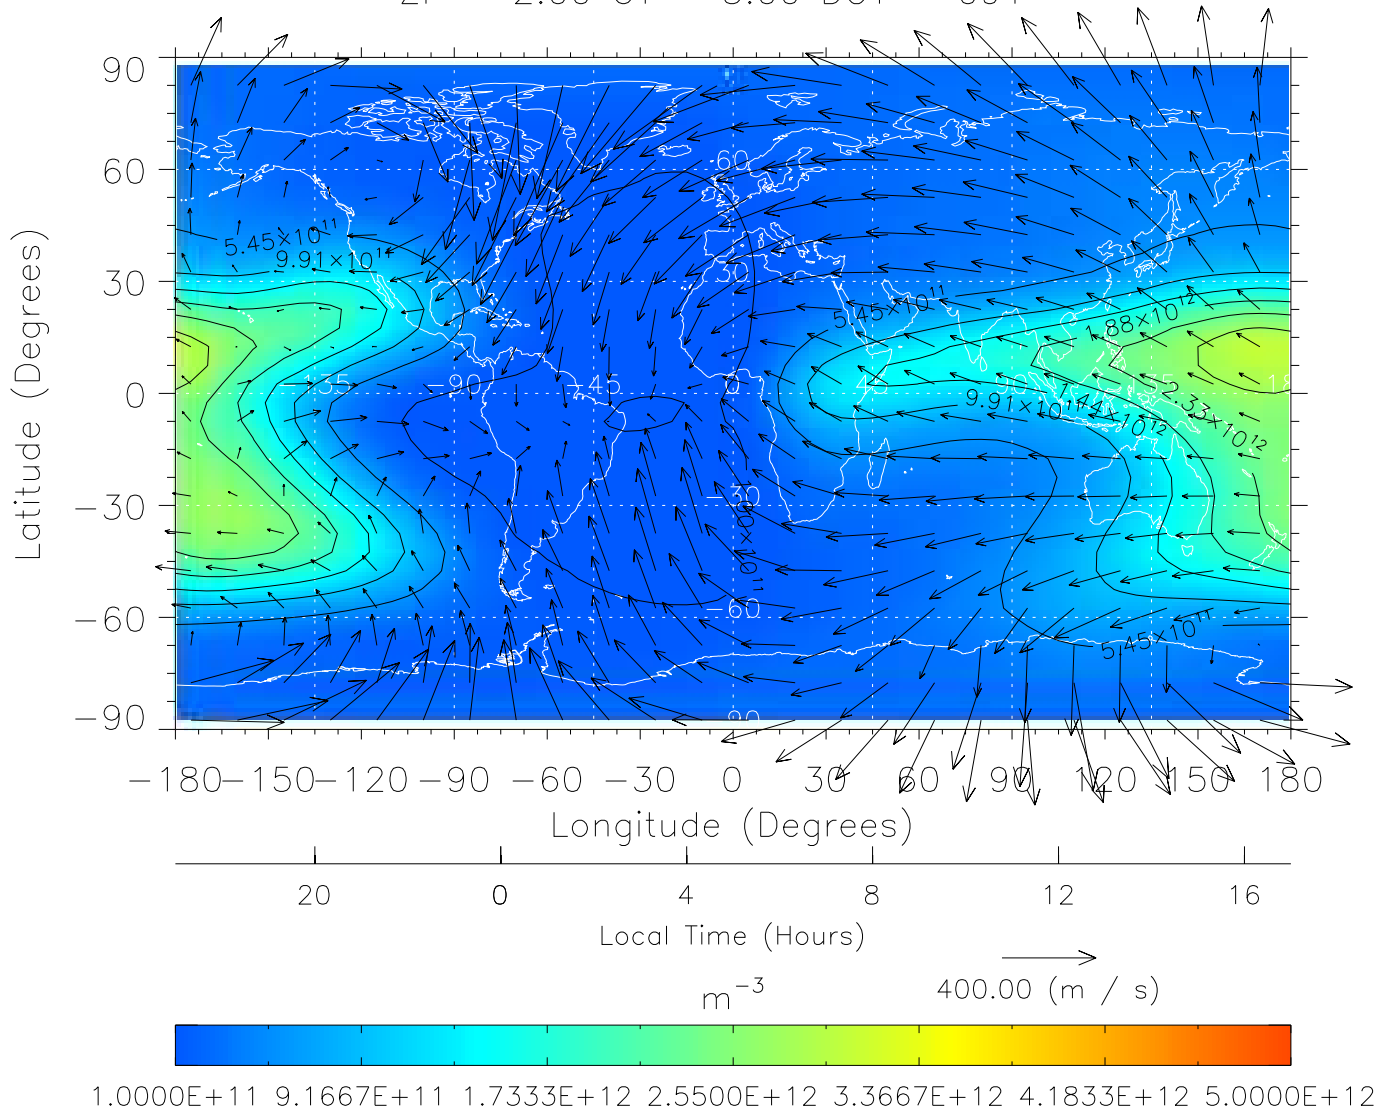

Created: Thu Mar 10 14:12:43 2005

From: /tgcm/histories/secondary/March2001/March2001_v1/091.nc

TIME-GCM MAP NmF2 with Neutral Wind vectors

ZP = 2.00 UT = 4.00 DOY = 091

Created: Thu Mar 10 14:12:44 2005

From: /tgcm/histories/secondary/March2001/March2001_v1/091.nc

TIME-GCM MAP NmF2 with Neutral Wind vectors
 ZP = 2.00 UT = 5.00 DOY = 091

Created: Thu Mar 10 14:12:44 2005

From: /tgcm/histories/secondary/March2001/March2001_v1/091.nc

TIME-GCM MAP NmF2 with Neutral Wind vectors
 ZP = 2.00 UT = 6.00 DOY = 091