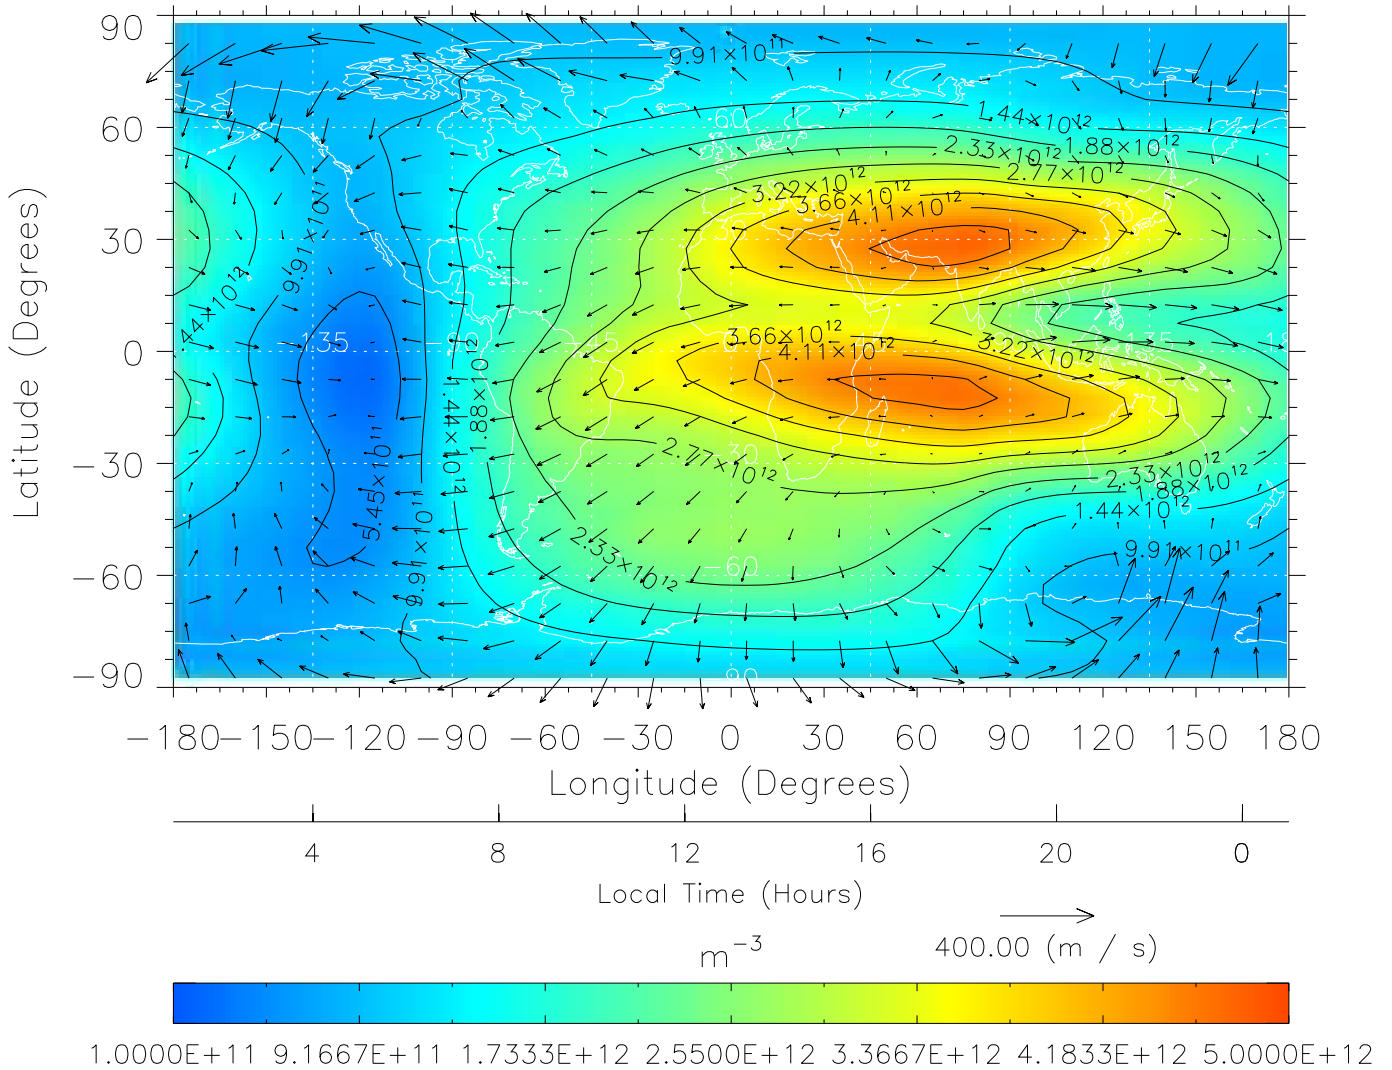

TIME-GCM MAP NmF2 with Neutral Wind vectors
ZP = 2.00 UT = 13.00 DOY = 089

Created: Thu Mar 10 14:10:23 2005

From: /tgcm/histories/secondary/March2001/March2001_v1/089.nc