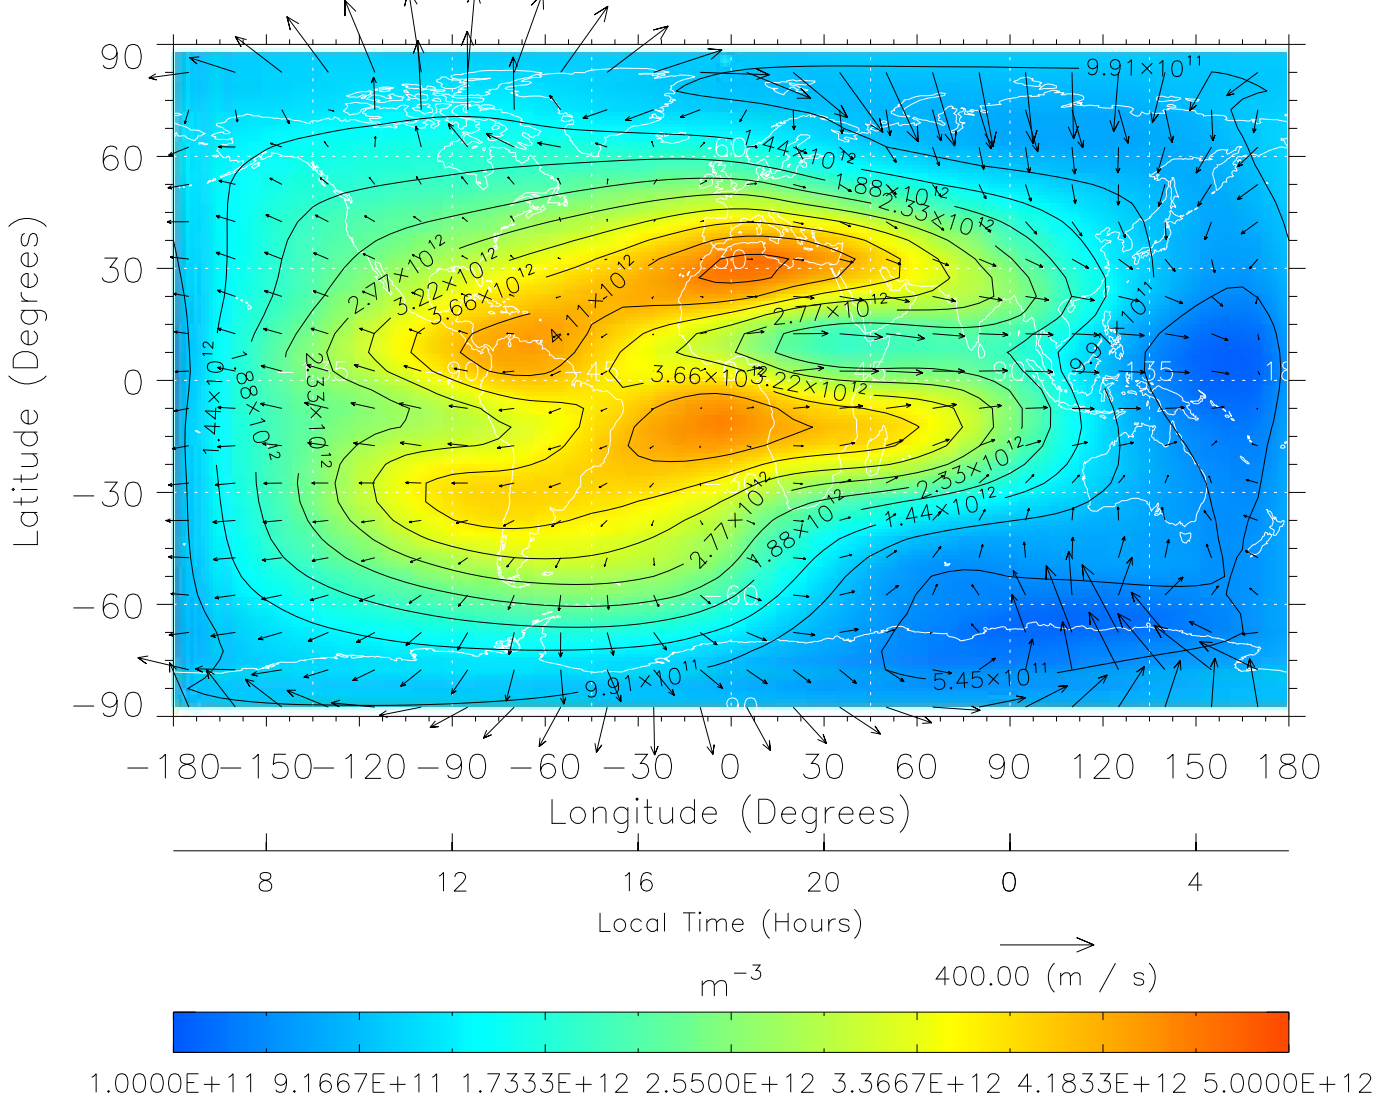

TIME-GCM MAP NmF2 with Neutral Wind vectors

ZP = 2.00 UT = 18.00 DOY = 089

Created: Thu Mar 10 14:10:25 2005

From: /tgcm/histories/secondary/March2001/March2001_v1/089.nc