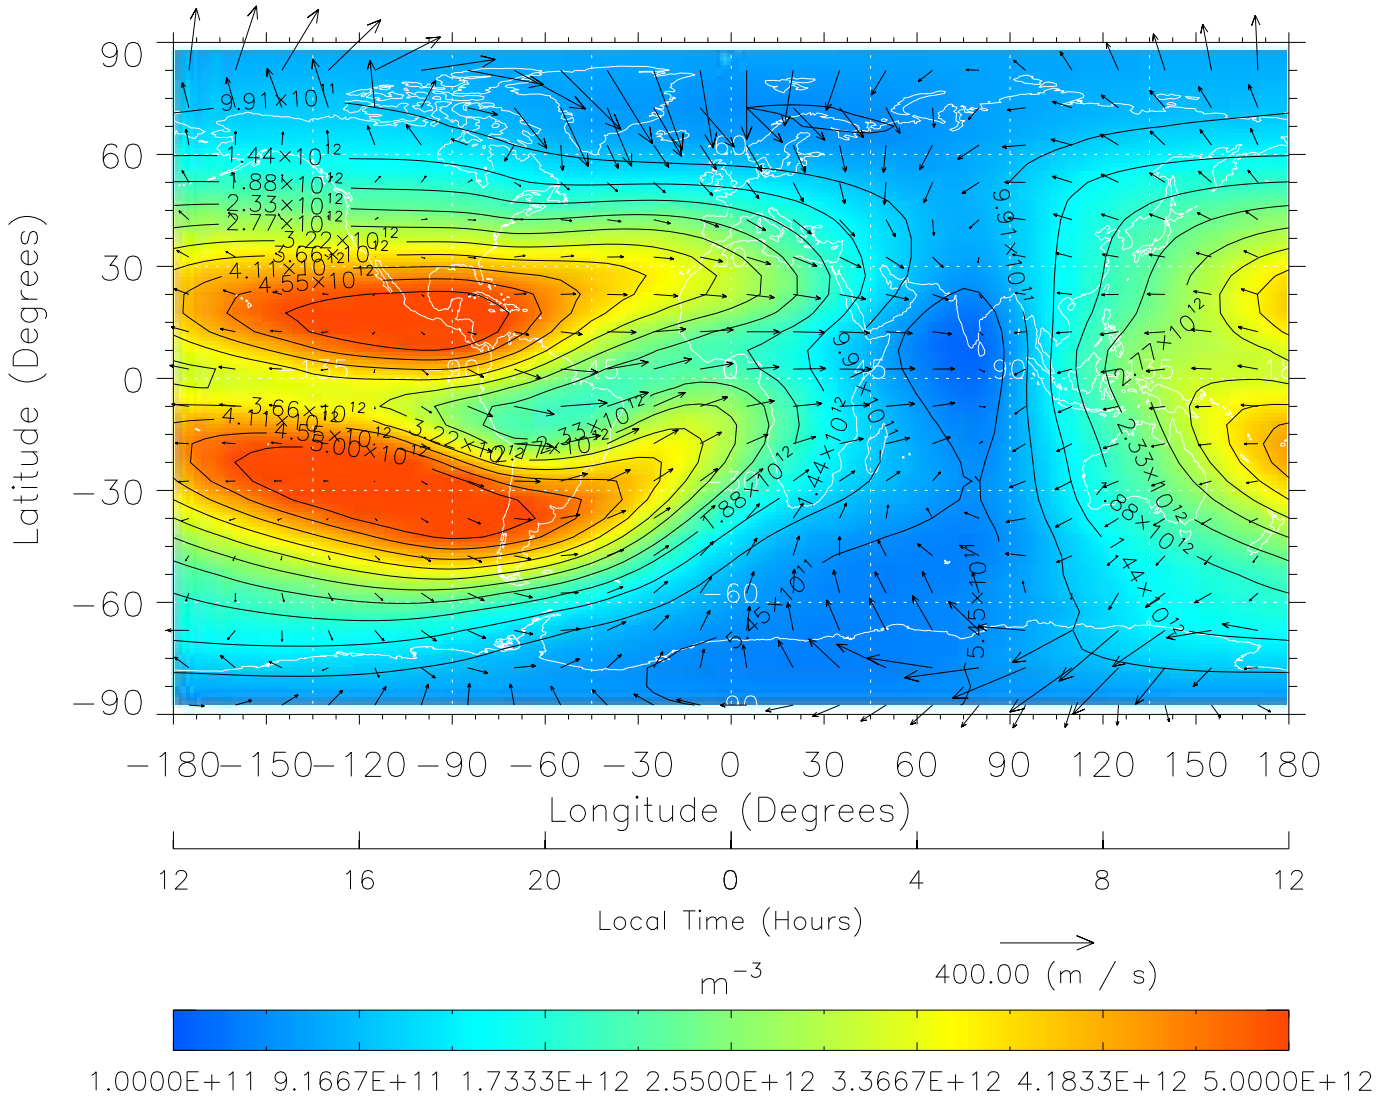

TIME-GCM MAP NmF2 with Neutral Wind vectors
 ZP = 2.00 UT = 0.00 DOY = 089

Created: Thu Mar 10 14:10:17 2005

From: /tgcm/histories/secondary/March2001/March2001_v1/089.nc

TIME-GCM MAP NmF2 with Neutral Wind vectors
 ZP = 2.00 UT = 1.00 DOY = 089

Created: Thu Mar 10 14:10:17 2005

From: /tgcm/histories/secondary/March2001/March2001_v1/089.nc

TIME-GCM MAP NmF2 with Neutral Wind vectors
 ZP = 2.00 UT = 2.00 DOY = 089

Created: Thu Mar 10 14:10:17 2005