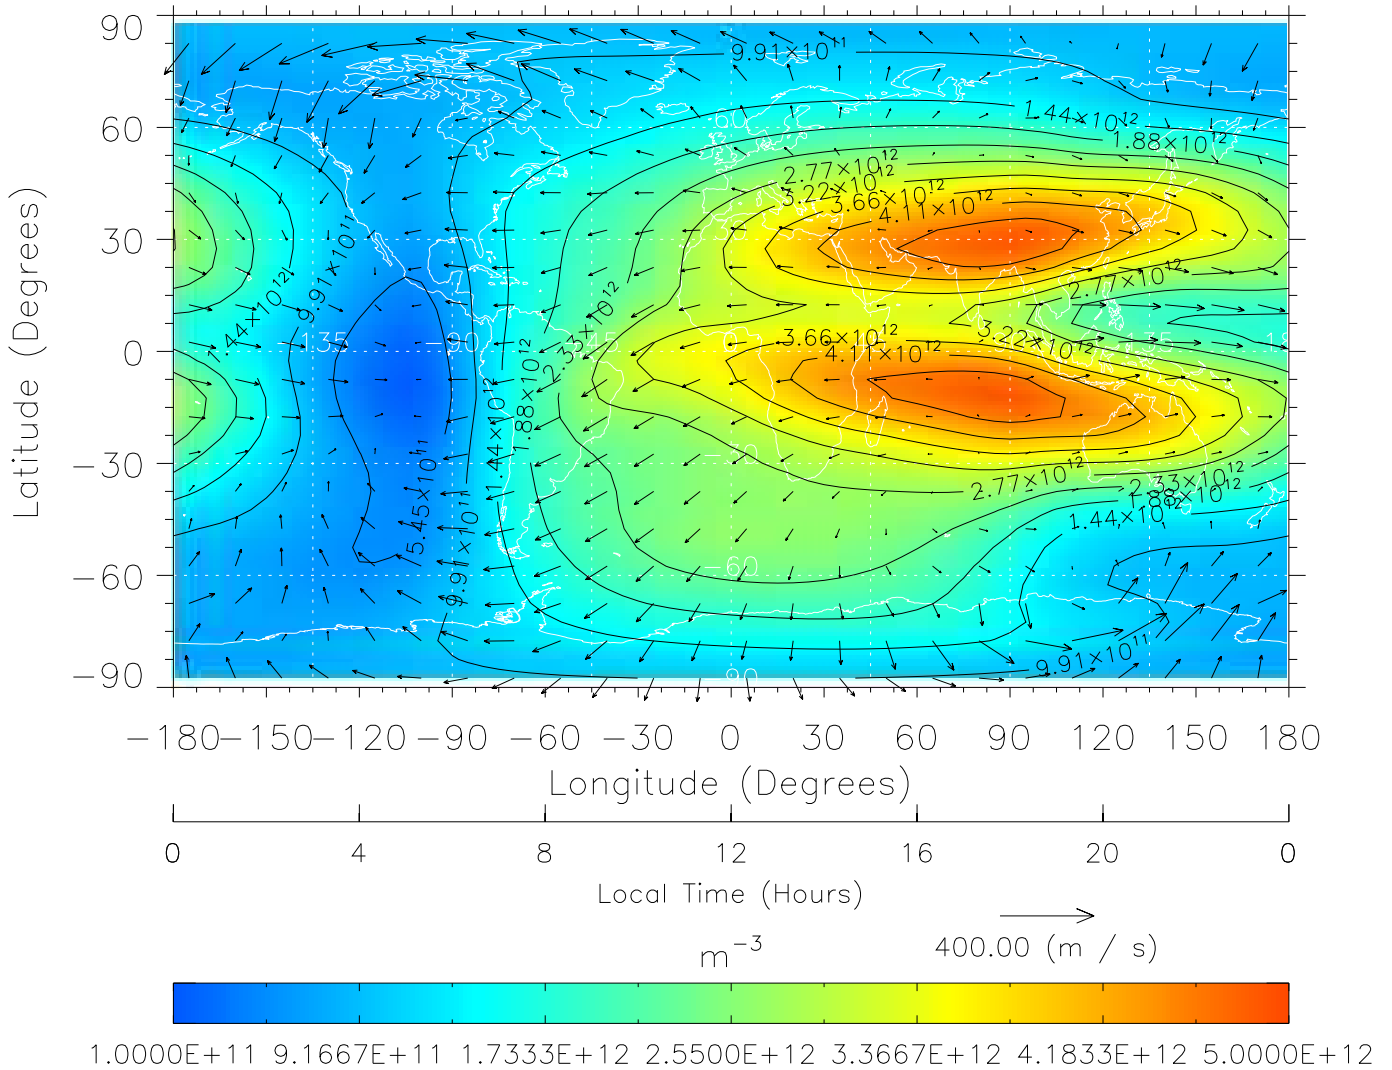

TIME-GCM MAP NmF2 with Neutral Wind vectors
ZP = 2.00 UT = 12.00 DOY = 089

Created: Thu Mar 10 14:10:22 2005

From: /tgcm/histories/secondary/March2001/March2001_v1/089.nc