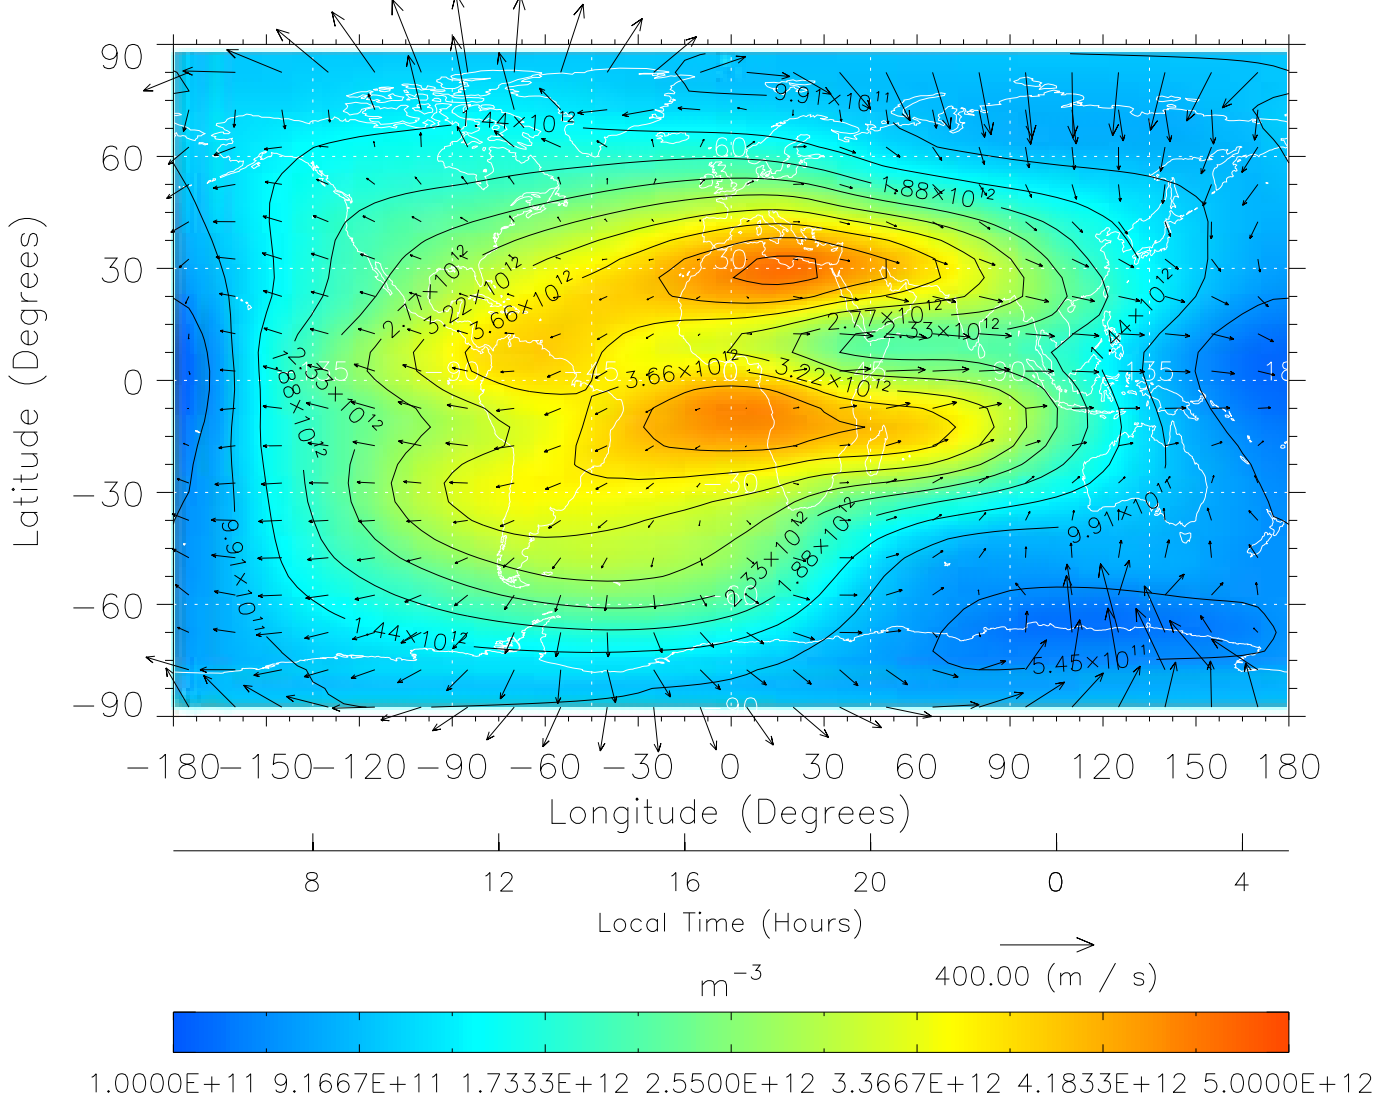

From: /tgcm/histories/secondary/March2001/March2001_v1/089.nc

TIME-GCM MAP NmF2 with Neutral Wind vectors
 ZP = 2.00 UT = 16.00 DOY = 089

Created: Thu Mar 10 14:10:24 2005

From: /tgcm/histories/secondary/March2001/March2001_v1/089.nc

TIME-GCM MAP NmF2 with Neutral Wind vectors

ZP = 2.00 UT = 17.00 DOY = 089

Created: Thu Mar 10 14:10:25 2005

From: /tgcm/histories/secondary/March2001/March2001_v1/089.nc

TIME-GCM MAP NmF2 with Neutral Wind vectors