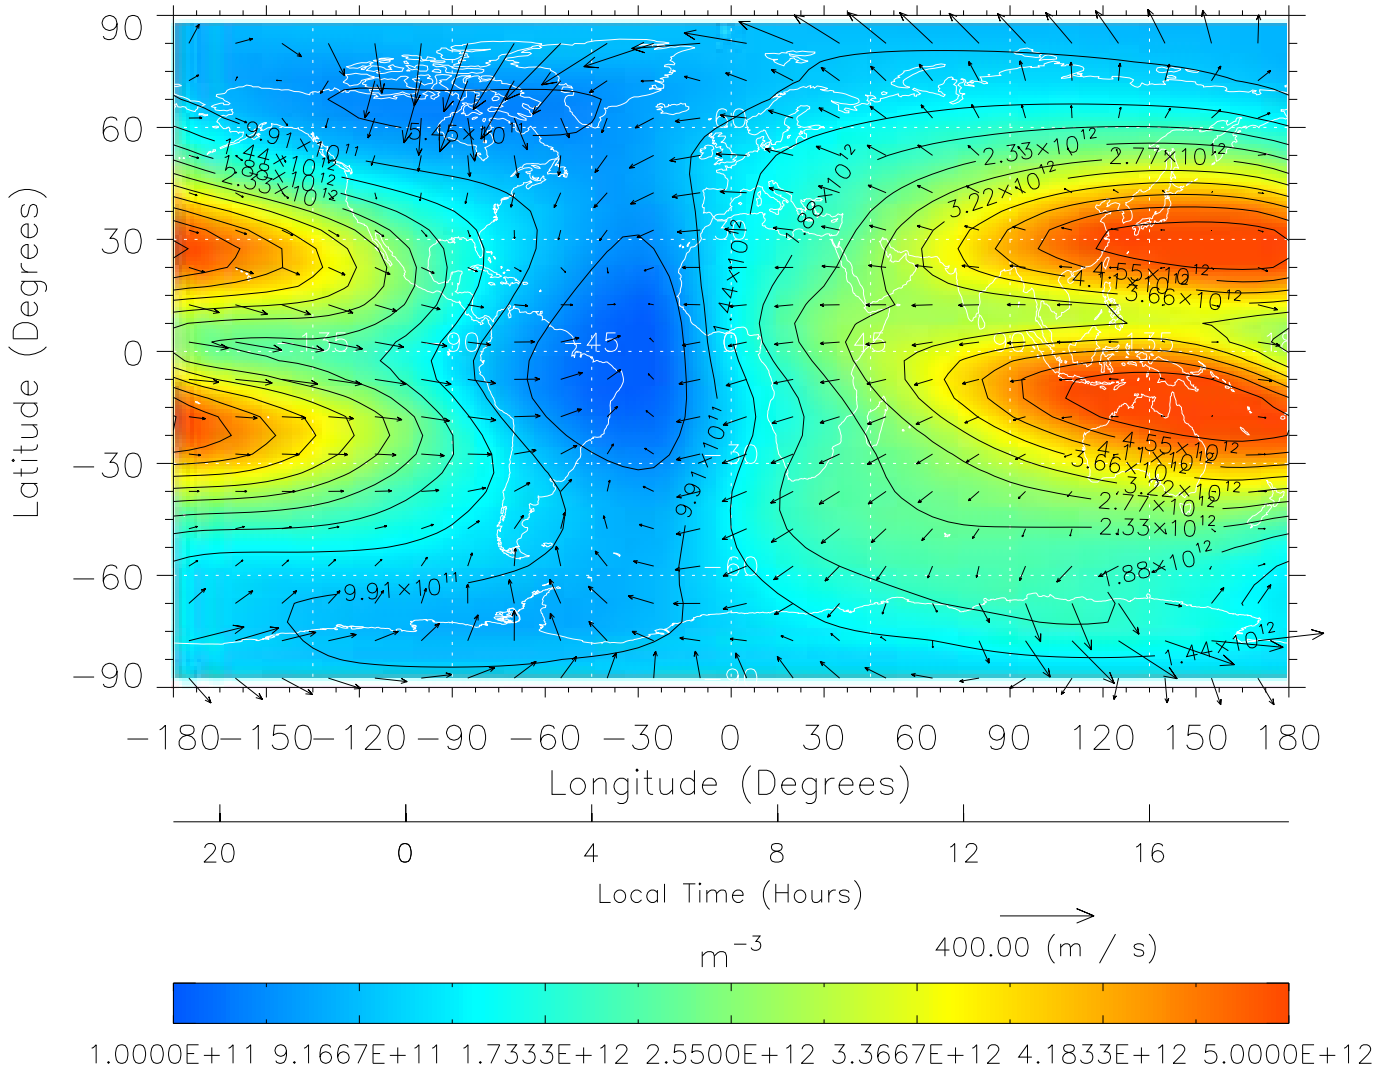

TIME-GCM MAP NmF2 with Neutral Wind vectors
ZP = 2.00 UT = 7.00 DOY = 089

Created: Thu Mar 10 14:10:20 2005

From: /tgcm/histories/secondary/March2001/March2001_v1/089.nc