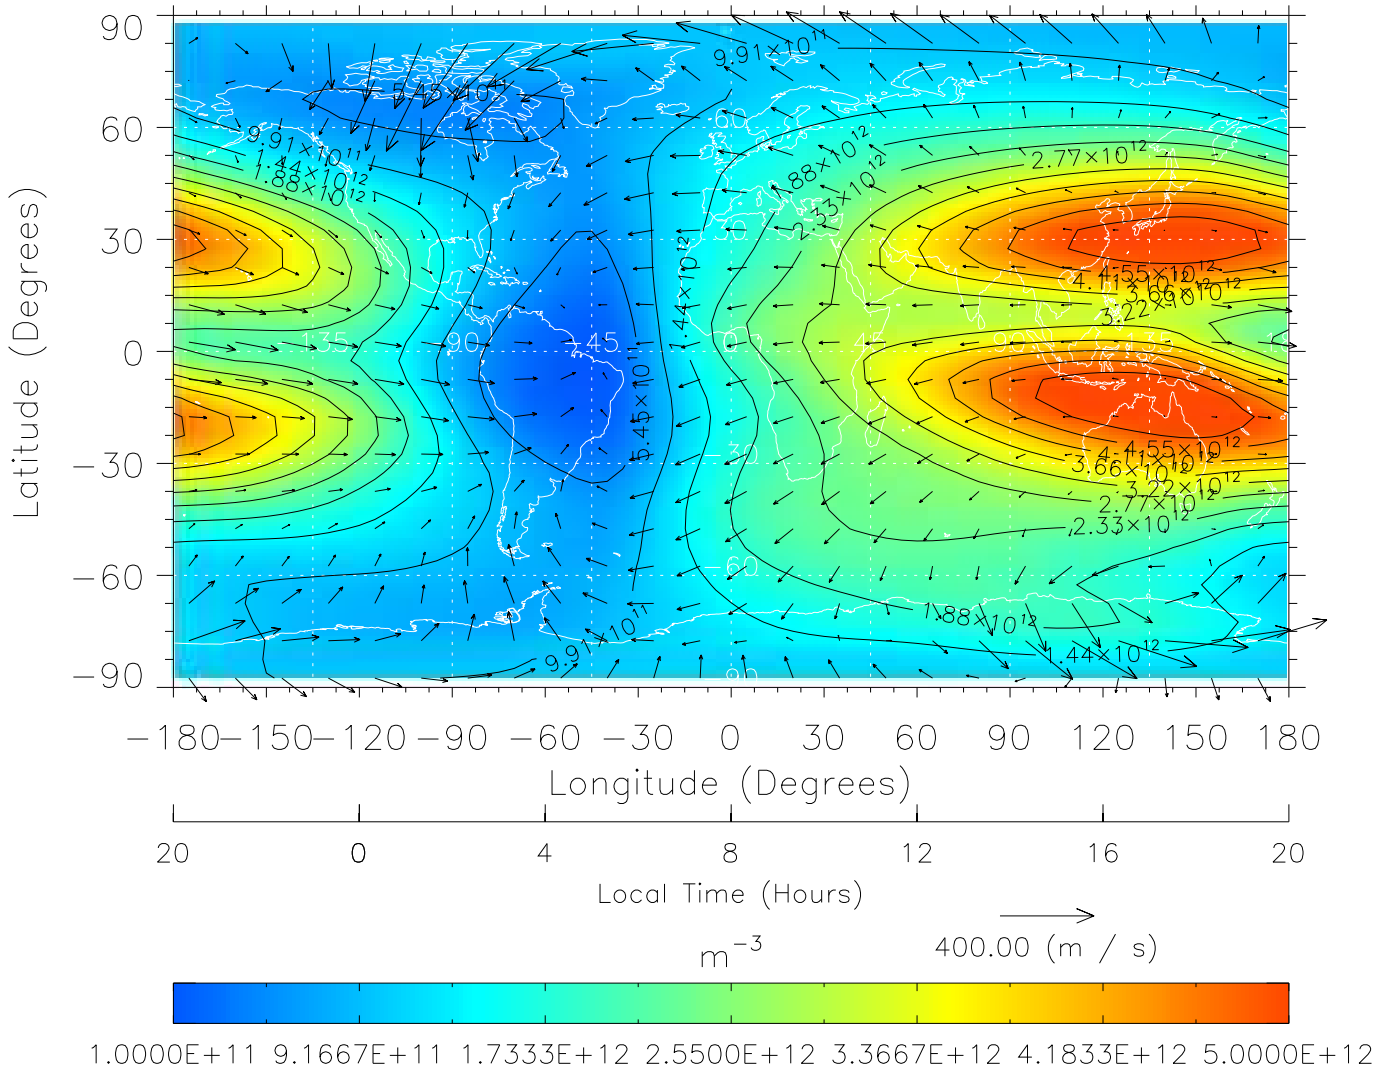

TIME-GCM MAP NmF2 with Neutral Wind vectors
ZP = 2.00 UT = 8.00 DOY = 089

Created: Thu Mar 10 14:10:20 2005

From: /tgcm/histories/secondary/March2001/March2001_v1/089.nc