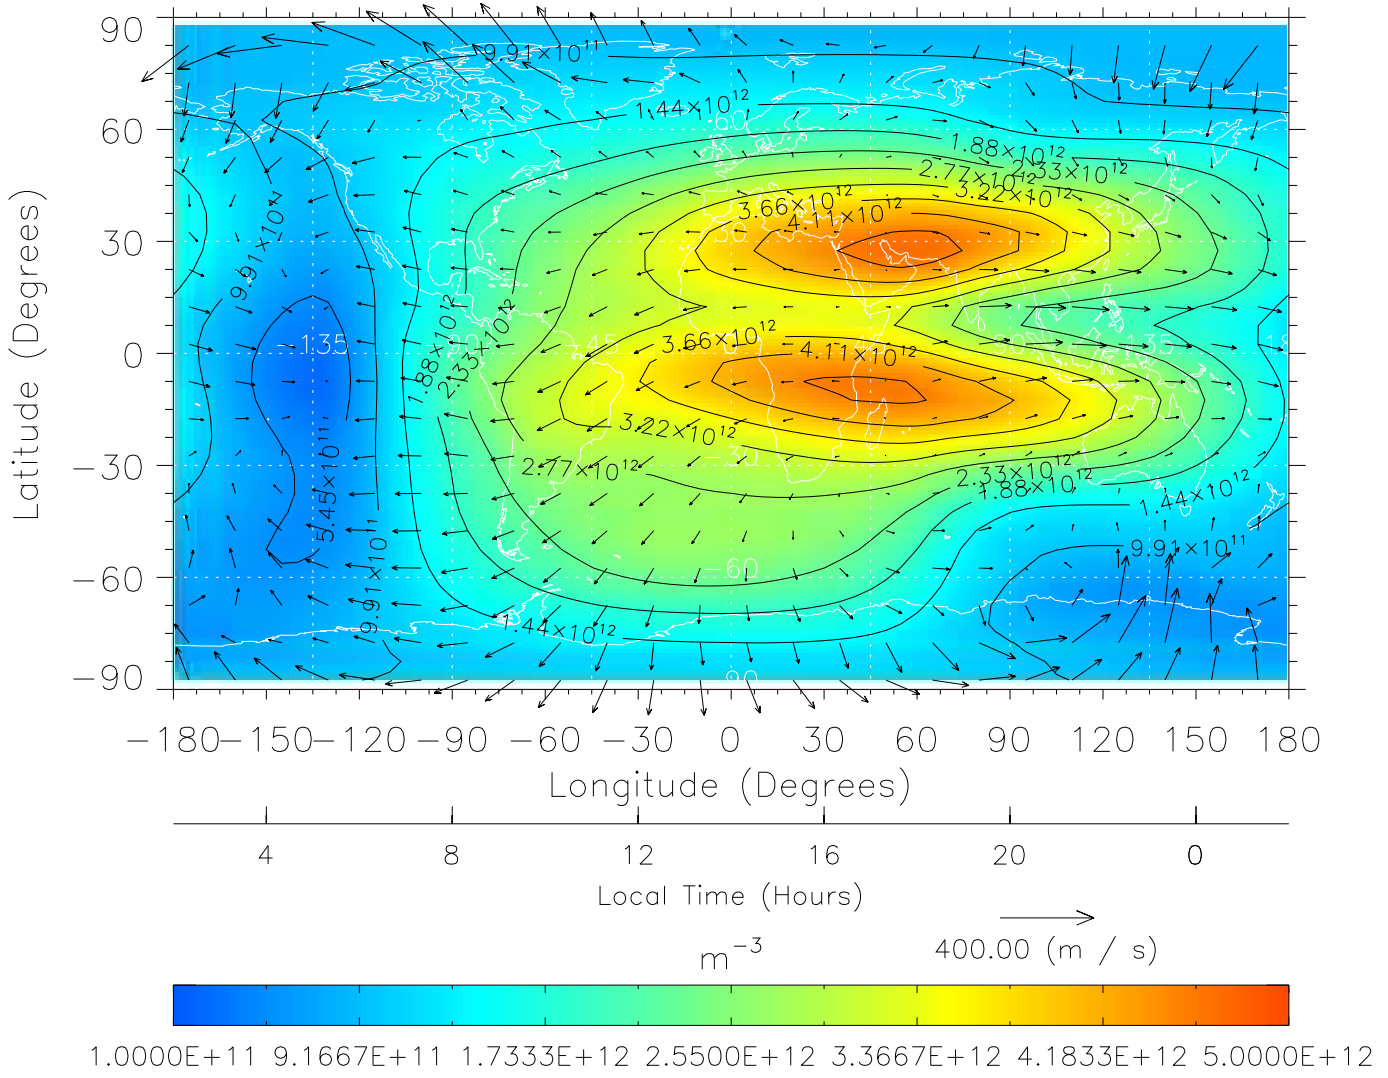

TIME-GCM MAP NmF2 with Neutral Wind vectors
ZP = 2.00 UT = 14.00 DOY = 089

Created: Thu Mar 10 14:10:23 2005

From: /tgcm/histories/secondary/March2001/March2001_v1/089.nc