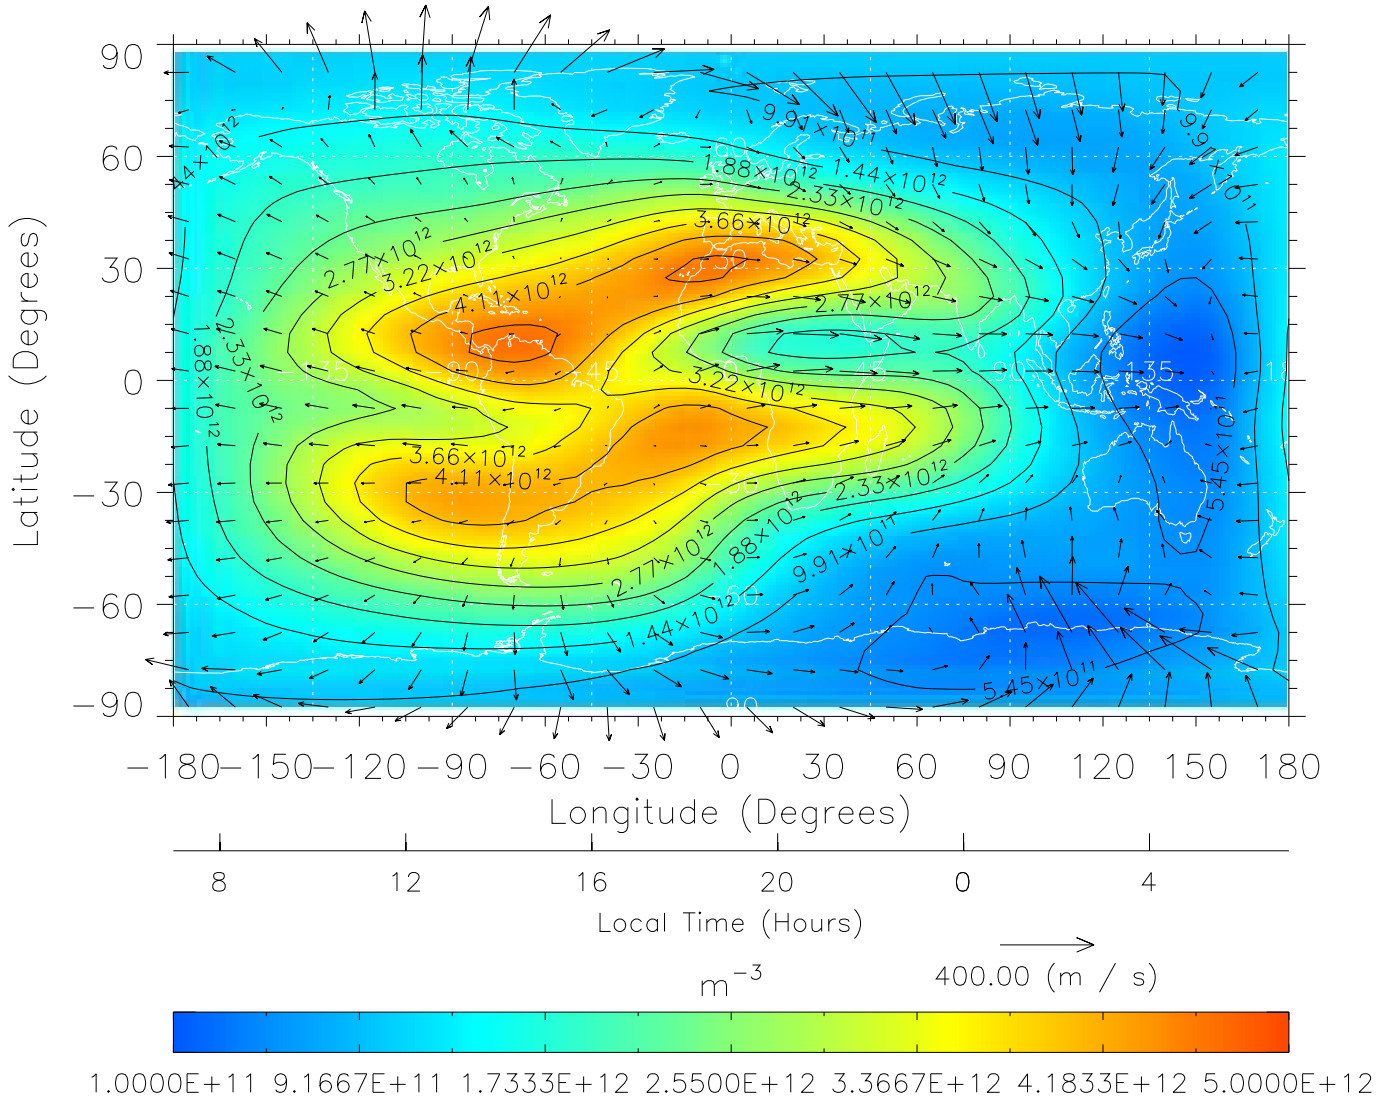

TIME-GCM MAP NmF2 with Neutral Wind vectors
ZP = 2.00 UT = 19.00 DOY = 089

Created: Thu Mar 10 14:10:26 2005

From: /tgcm/histories/secondary/March2001/March2001_v1/089.nc