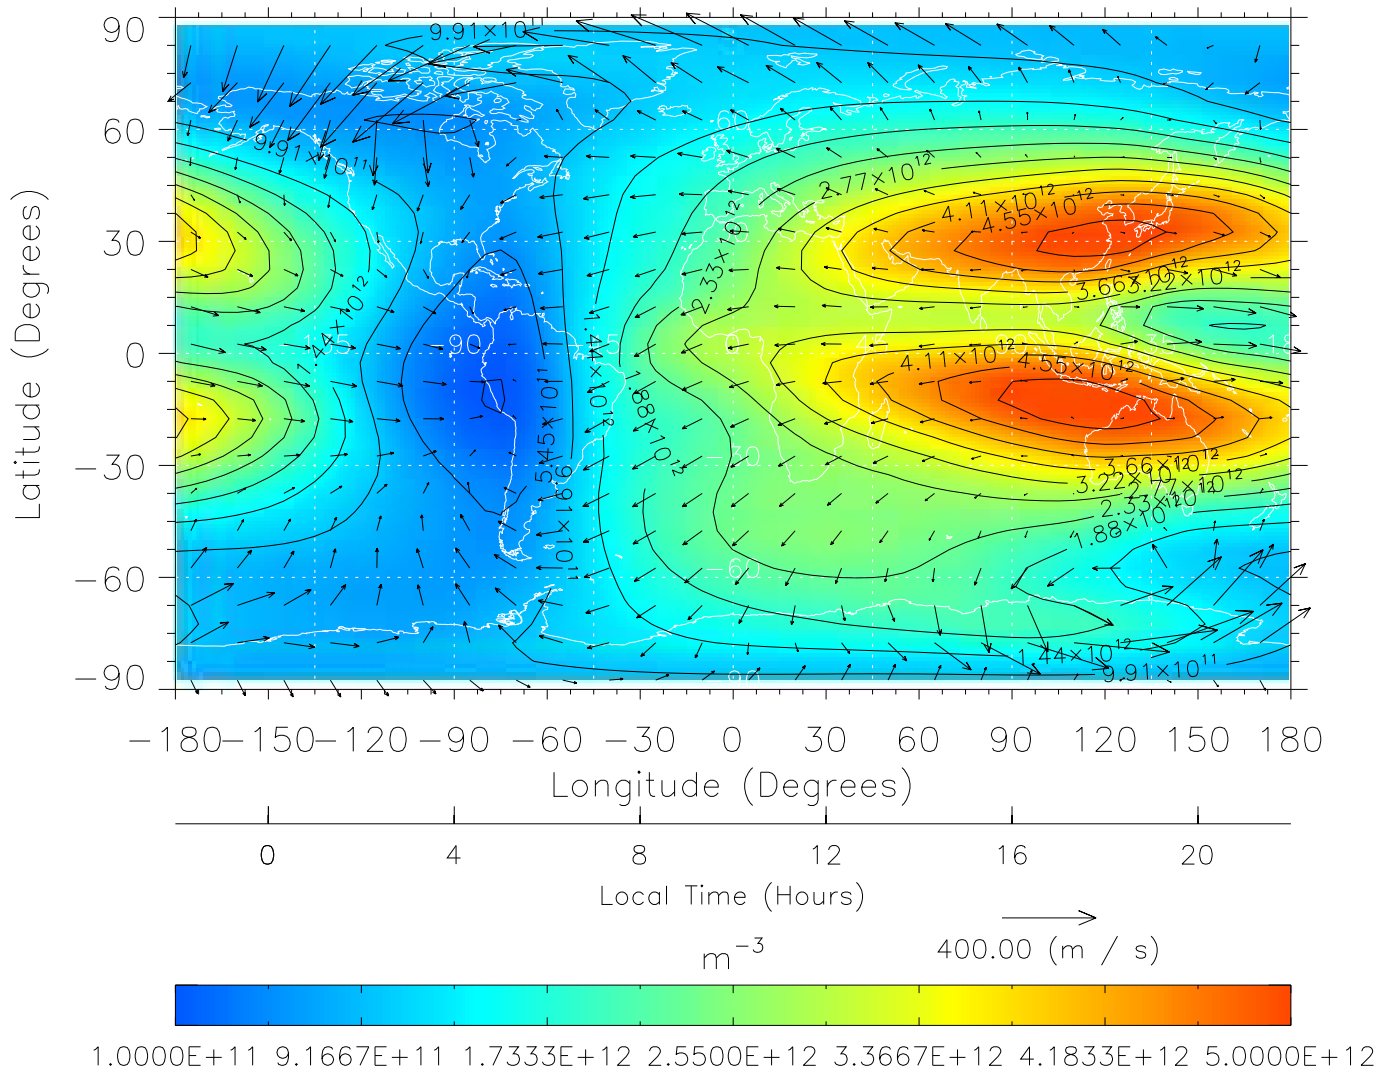

TIME-GCM MAP NmF2 with Neutral Wind vectors
ZP = 2.00 UT = 10.00 DOY = 089

Created: Thu Mar 10 14:10:21 2005

From: /tgcm/histories/secondary/March2001/March2001_v1/089.nc