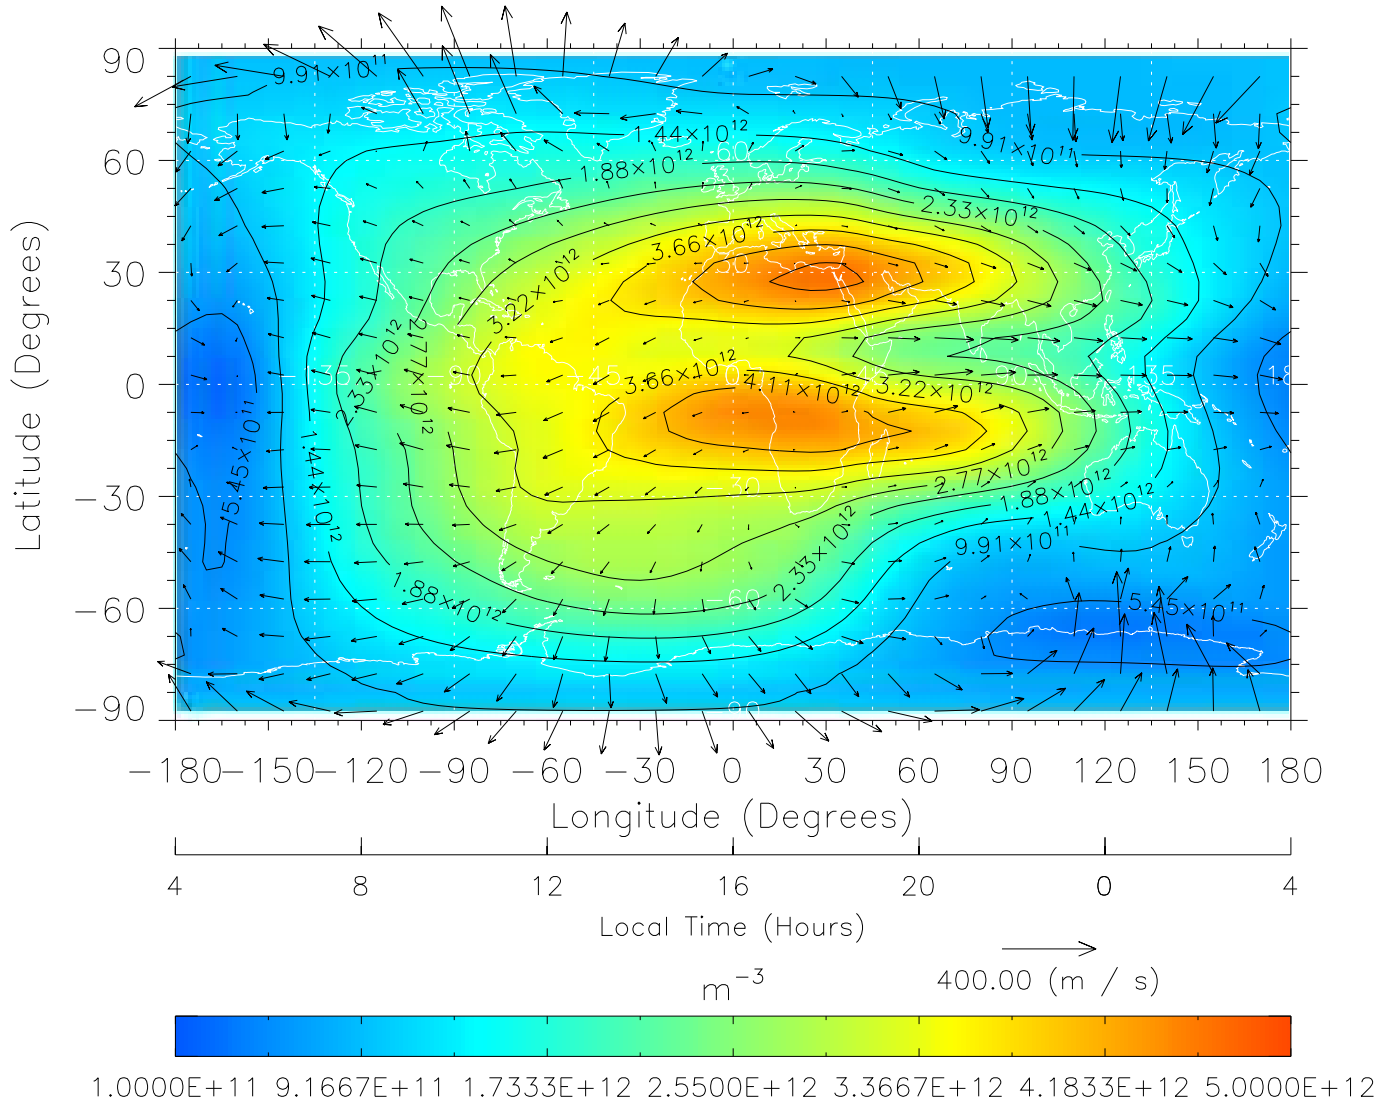

TIME-GCM MAP NmF2 with Neutral Wind vectors
ZP = 2.00 UT = 16.00 DOY = 089

Created: Thu Mar 10 14:10:24 2005

From: /tgcm/histories/secondary/March2001/March2001_v1/089.nc