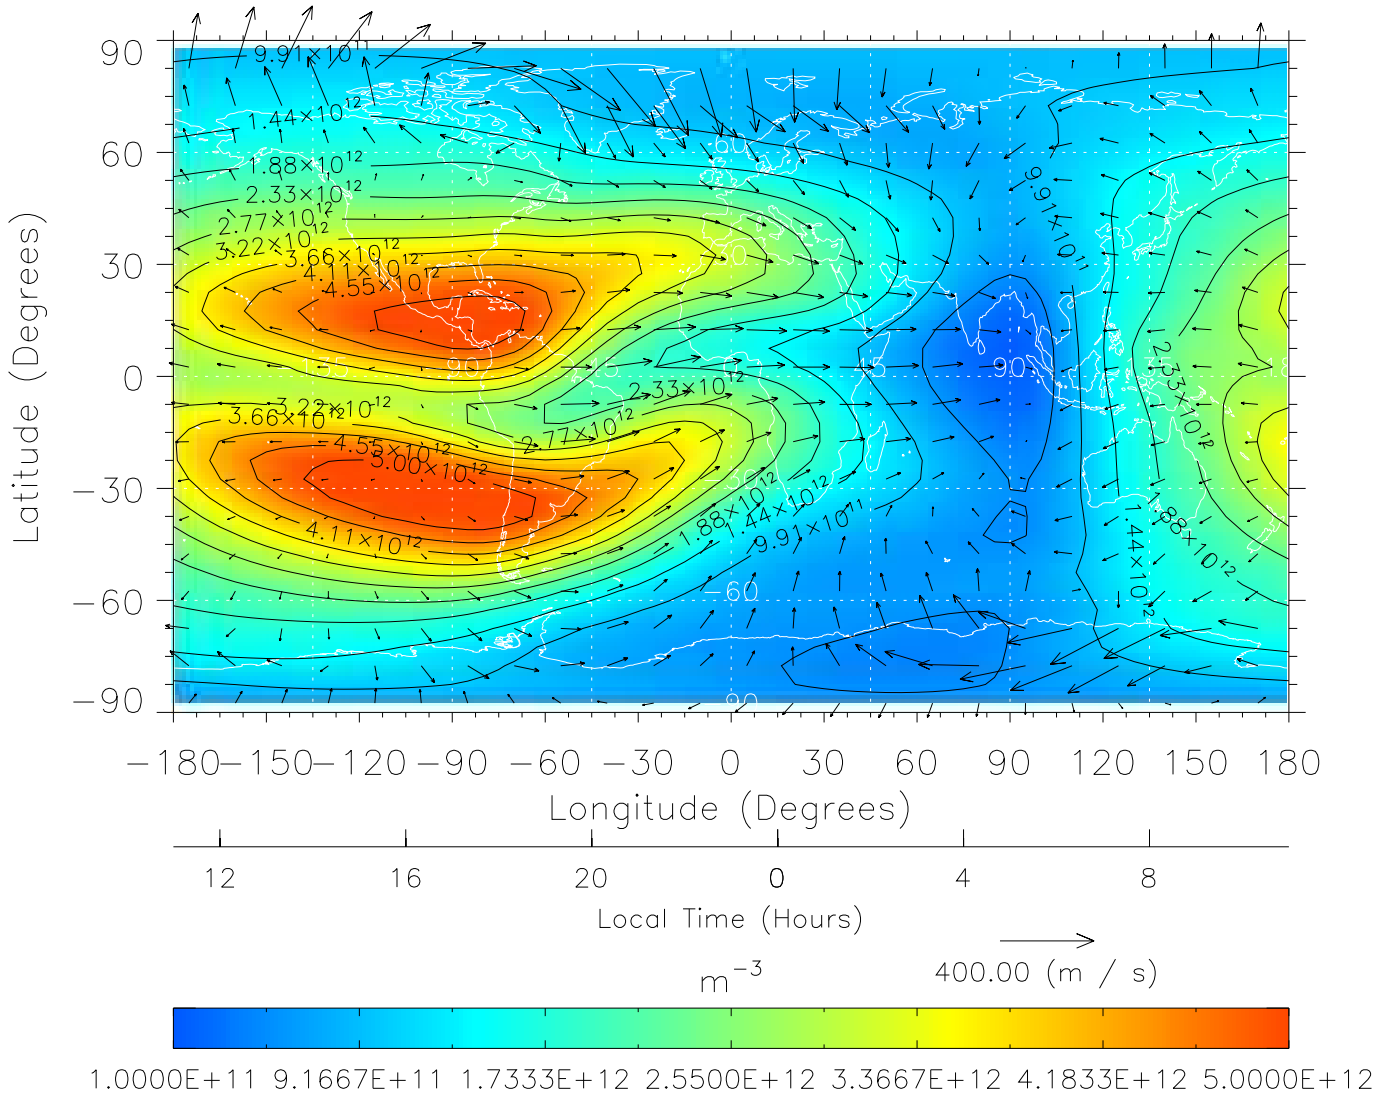

TIME-GCM MAP NmF2 with Neutral Wind vectors
ZP = 2.00 UT = 23.00 DOY = 089

Created: Thu Mar 10 14:10:28 2005

From: /tgcm/histories/secondary/March2001/March2001_v1/089.nc