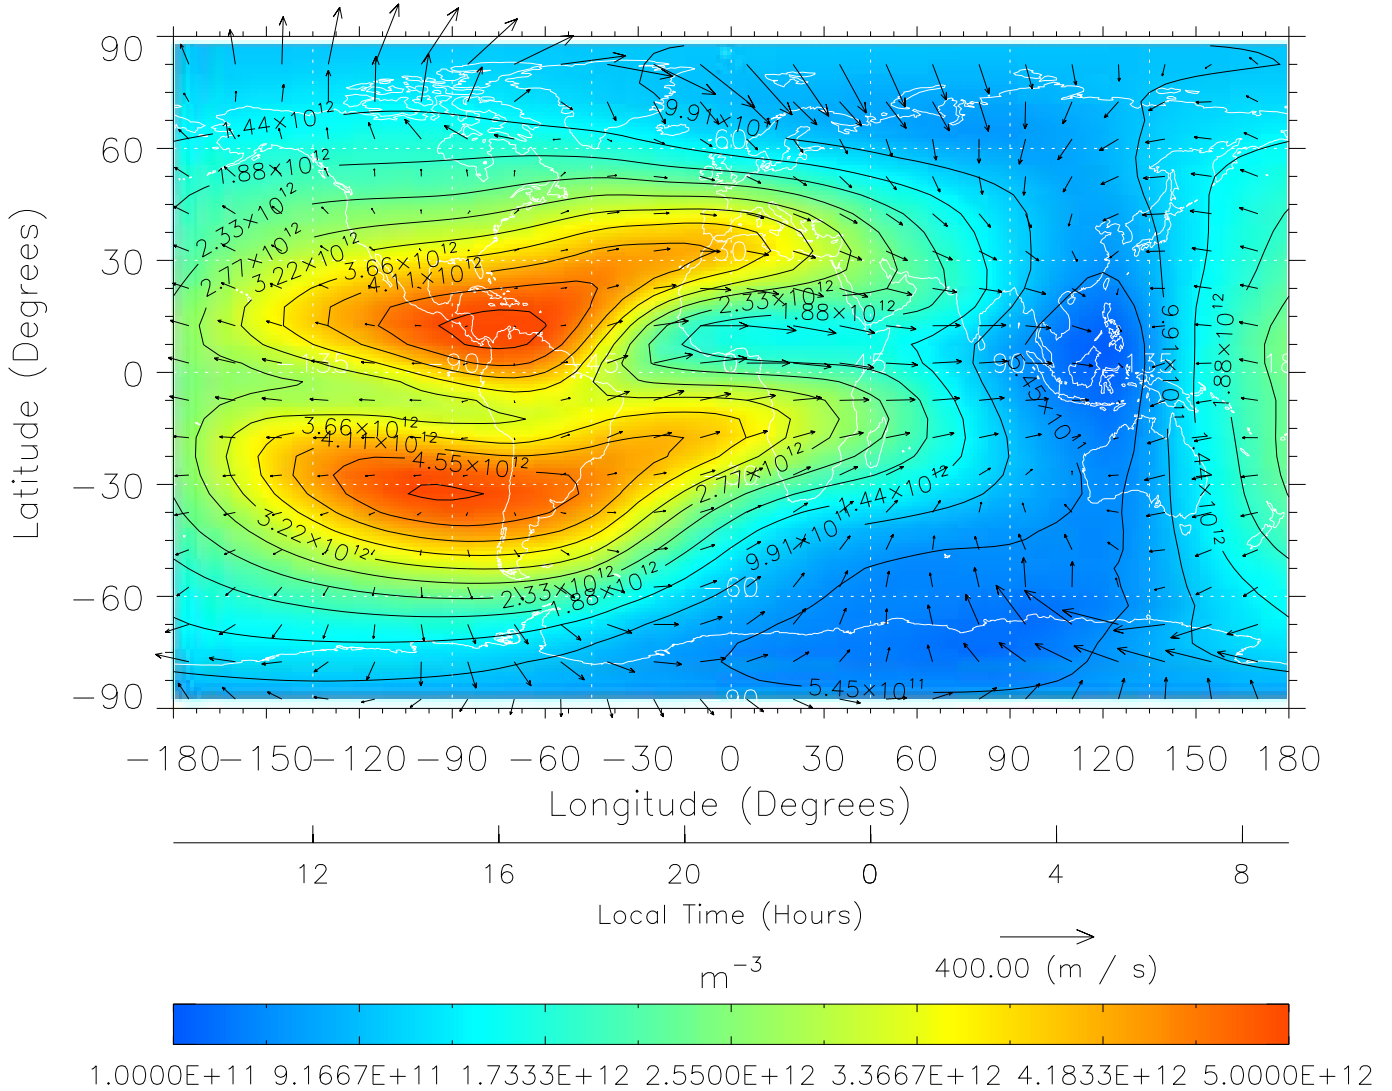

From: /tgcm/histories/secondary/March2001/March2001_v1/089.nc

TIME-GCM MAP NmF2 with Neutral Wind vectors
 ZP = 2.00 UT = 20.00 DOY = 089

Created: Thu Mar 10 14:10:26 2005

From: /tgcm/histories/secondary/March2001/March2001_v1/089.nc

TIME-GCM MAP NmF2 with Neutral Wind vectors
 ZP = 2.00 UT = 21.00 DOY = 089

Created: Thu Mar 10 14:10:27 2005

From: /tgcm/histories/secondary/March2001/March2001_v1/089.nc

TIME-GCM MAP NmF2 with Neutral Wind vectors
 ZP = 2.00 UT = 22.00 DOY = 089