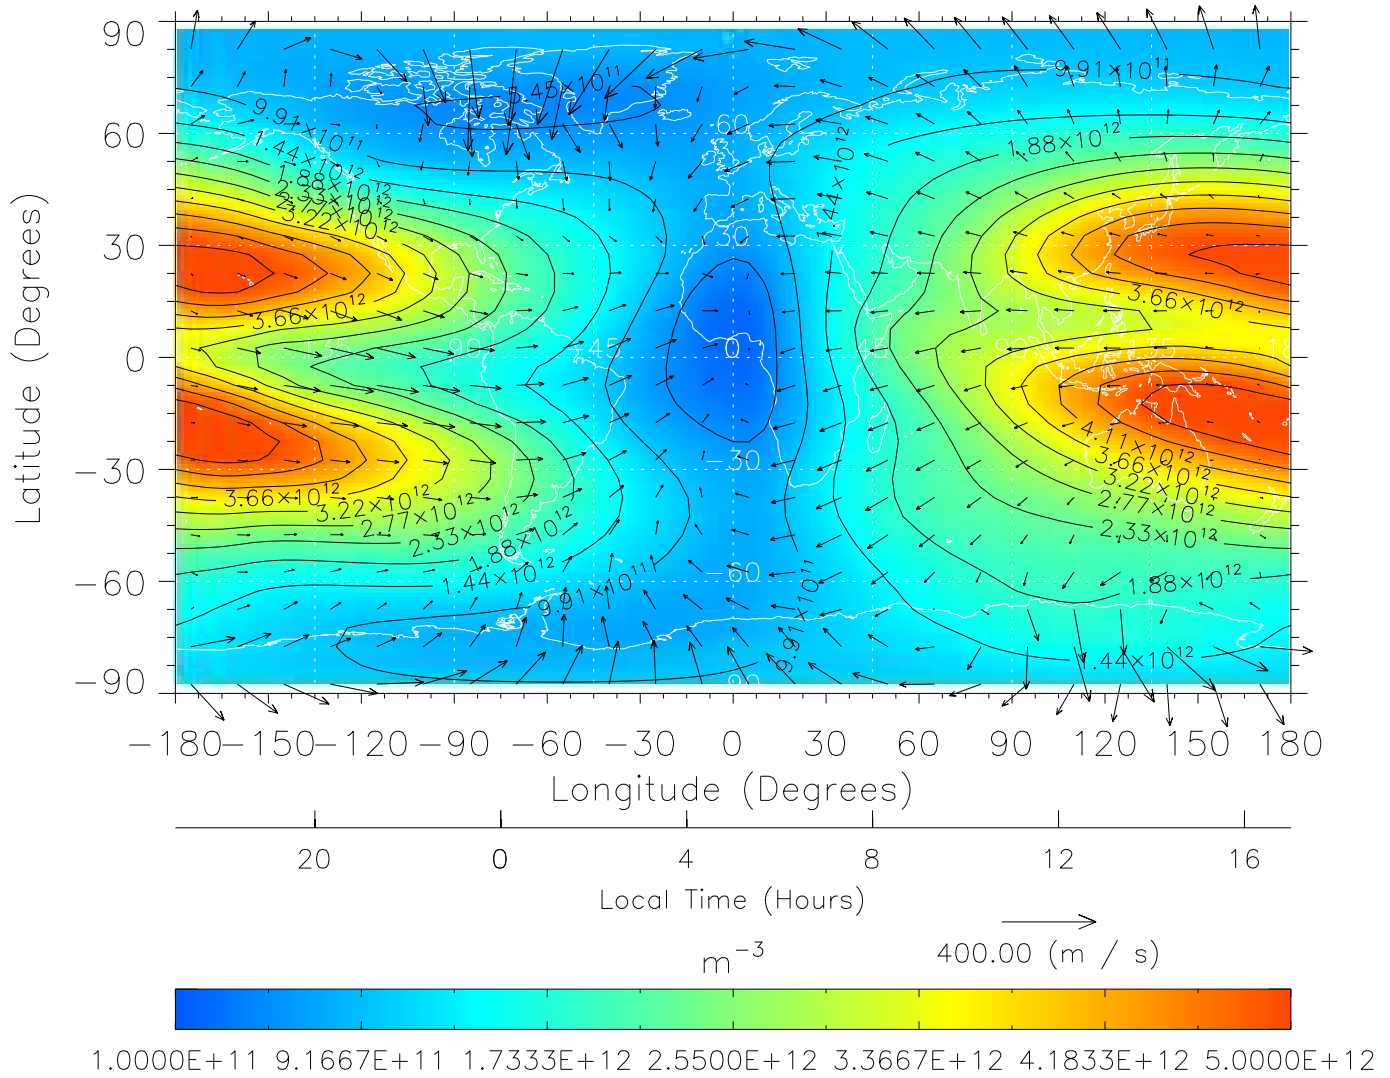

From: /tgcm/histories/secondary/March2001/March2001_v1/089.nc

TIME-GCM MAP NmF2 with Neutral Wind vectors
 ZP = 2.00 UT = 4.00 DOY = 089

Created: Thu Mar 10 14:10:18 2005

From: /tgcm/histories/secondary/March2001/March2001_v1/089.nc

TIME-GCM MAP NmF2 with Neutral Wind vectors
 ZP = 2.00 UT = 5.00 DOY = 089

Created: Thu Mar 10 14:10:19 2005

From: /tgcm/histories/secondary/March2001/March2001_v1/089.nc

TIME-GCM MAP NmF2 with Neutral Wind vectors
 ZP = 2.00 UT = 6.00 DOY = 089