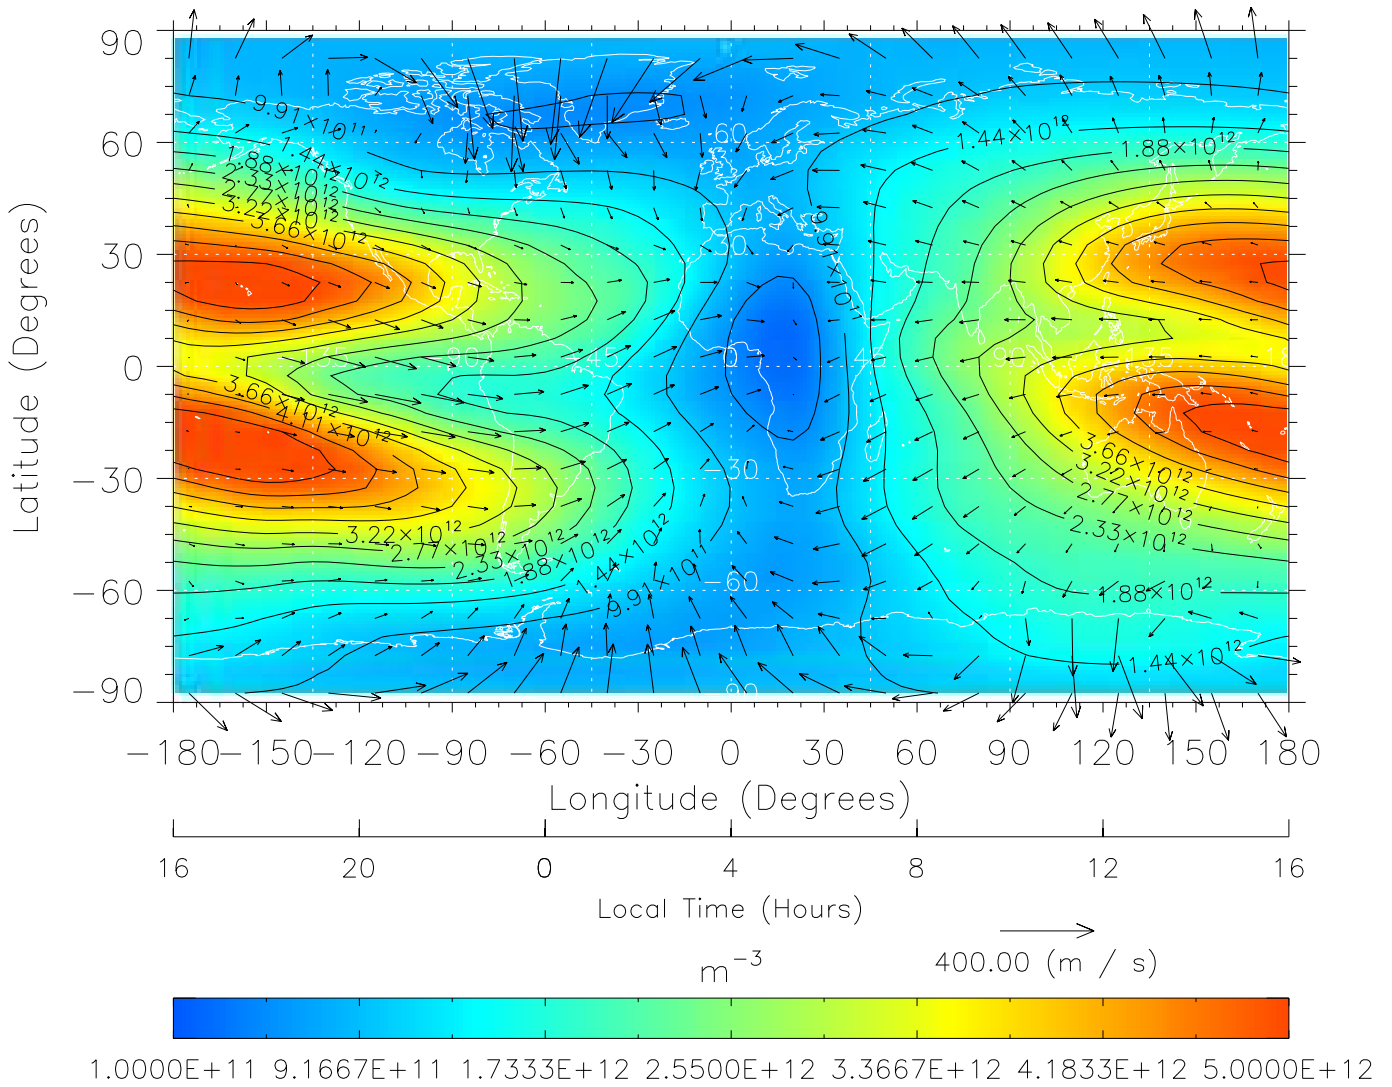

TIME-GCM MAP NmF2 with Neutral Wind vectors
 ZP = 2.00 UT = 0.00 DOY = 089

Created: Thu Mar 10 14:10:17 2005

From: /tgcm/histories/secondary/March2001/March2001_v1/089.nc

TIME-GCM MAP NmF2 with Neutral Wind vectors
 ZP = 2.00 UT = 1.00 DOY = 089

Created: Thu Mar 10 14:10:17 2005

From: /tgcm/histories/secondary/March2001/March2001_v1/089.nc

TIME-GCM MAP NmF2 with Neutral Wind vectors
 ZP = 2.00 UT = 2.00 DOY = 089

Created: Thu Mar 10 14:10:17 2005

From: /tgcm/histories/secondary/March2001/March2001_v1/089.nc

TIME-GCM MAP NmF2 with Neutral Wind vectors
 ZP = 2.00 UT = 4.00 DOY = 089

Created: Thu Mar 10 14:10:18 2005

From: /tgcm/histories/secondary/March2001/March2001_v1/089.nc