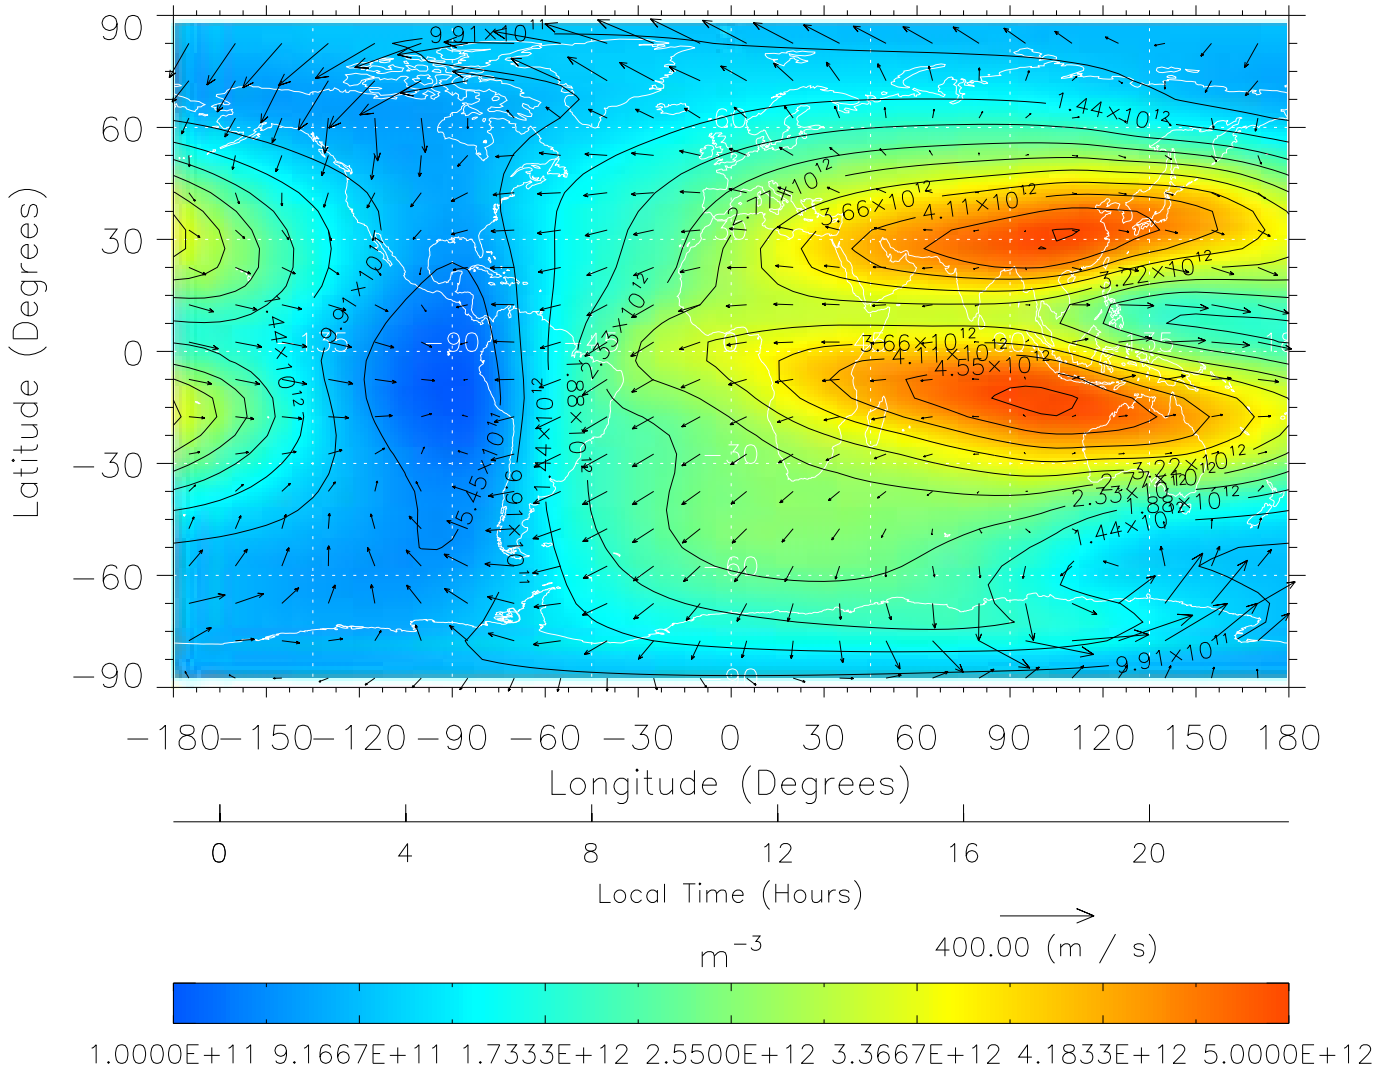

TIME-GCM MAP NmF2 with Neutral Wind vectors
ZP = 2.00 UT = 11.00 DOY = 089

Created: Thu Mar 10 14:10:22 2005

From: /tgcm/histories/secondary/March2001/March2001_v1/089.nc