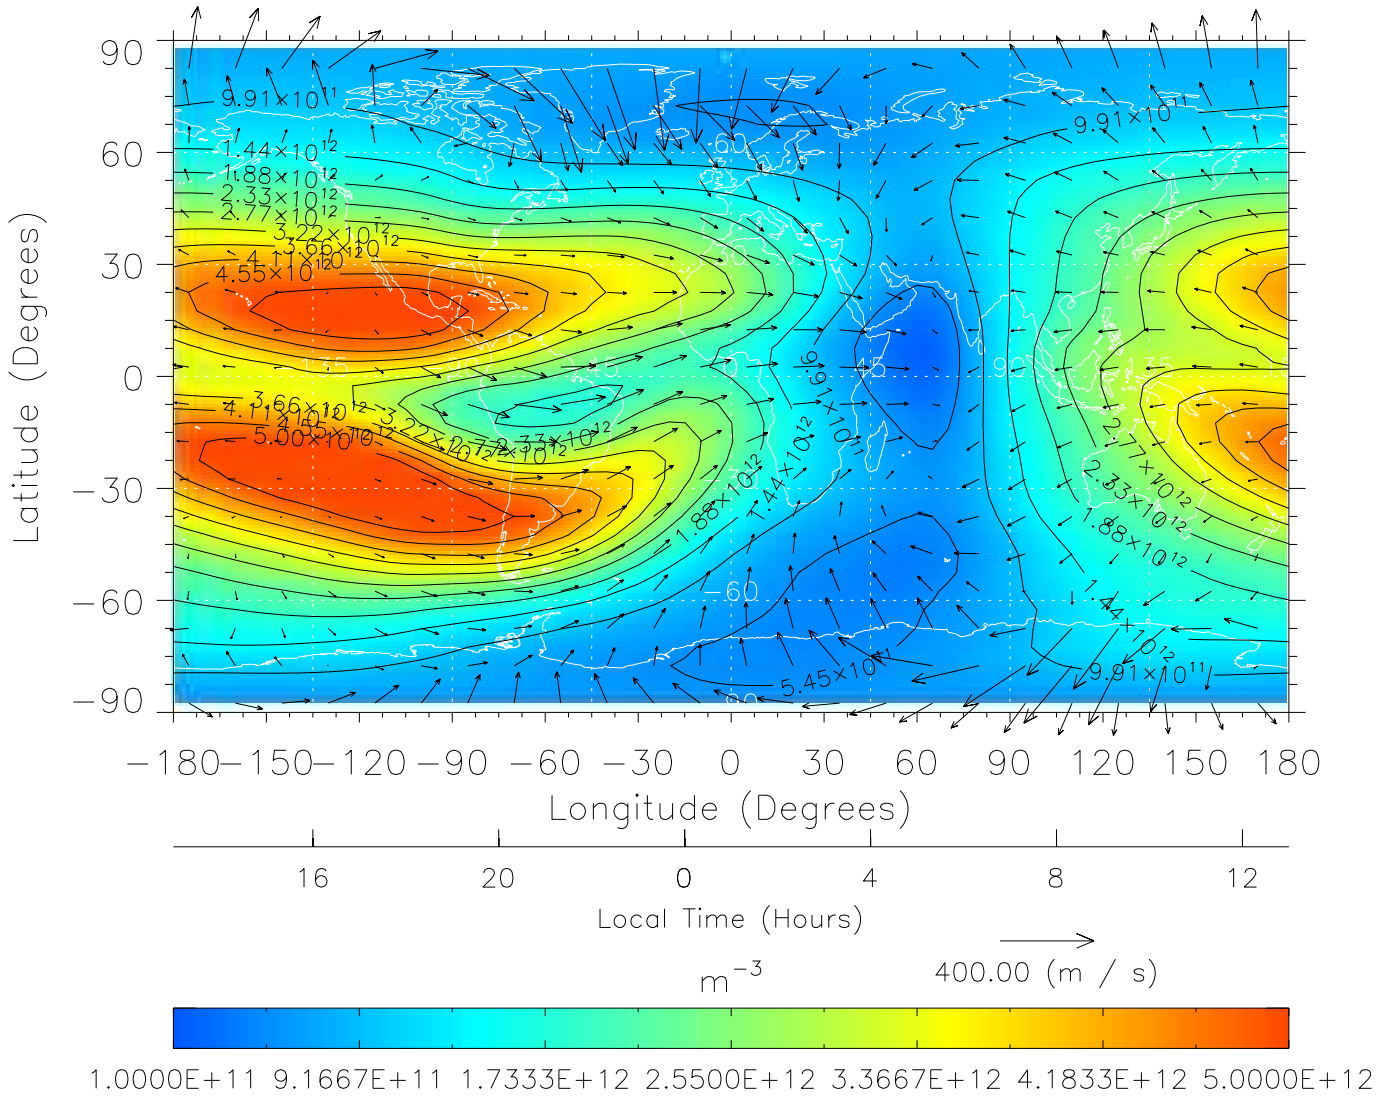

TIME-GCM MAP NmF2 with Neutral Wind vectors
 ZP = 2.00 UT = 0.00 DOY = 089

Created: Thu Mar 10 14:10:17 2005

From: /tgcm/histories/secondary/March2001/March2001_v1/089.nc

TIME-GCM MAP NmF2 with Neutral Wind vectors
 ZP = 2.00 UT = 1.00 DOY = 089

Created: Thu Mar 10 14:10:17 2005

From: /tgcm/histories/secondary/March2001/March2001_v1/089.nc

TIME-GCM MAP NmF2 with Neutral Wind vectors
 ZP = 2.00 UT = 2.00 DOY = 089

Created: Thu Mar 10 14:10:17 2005