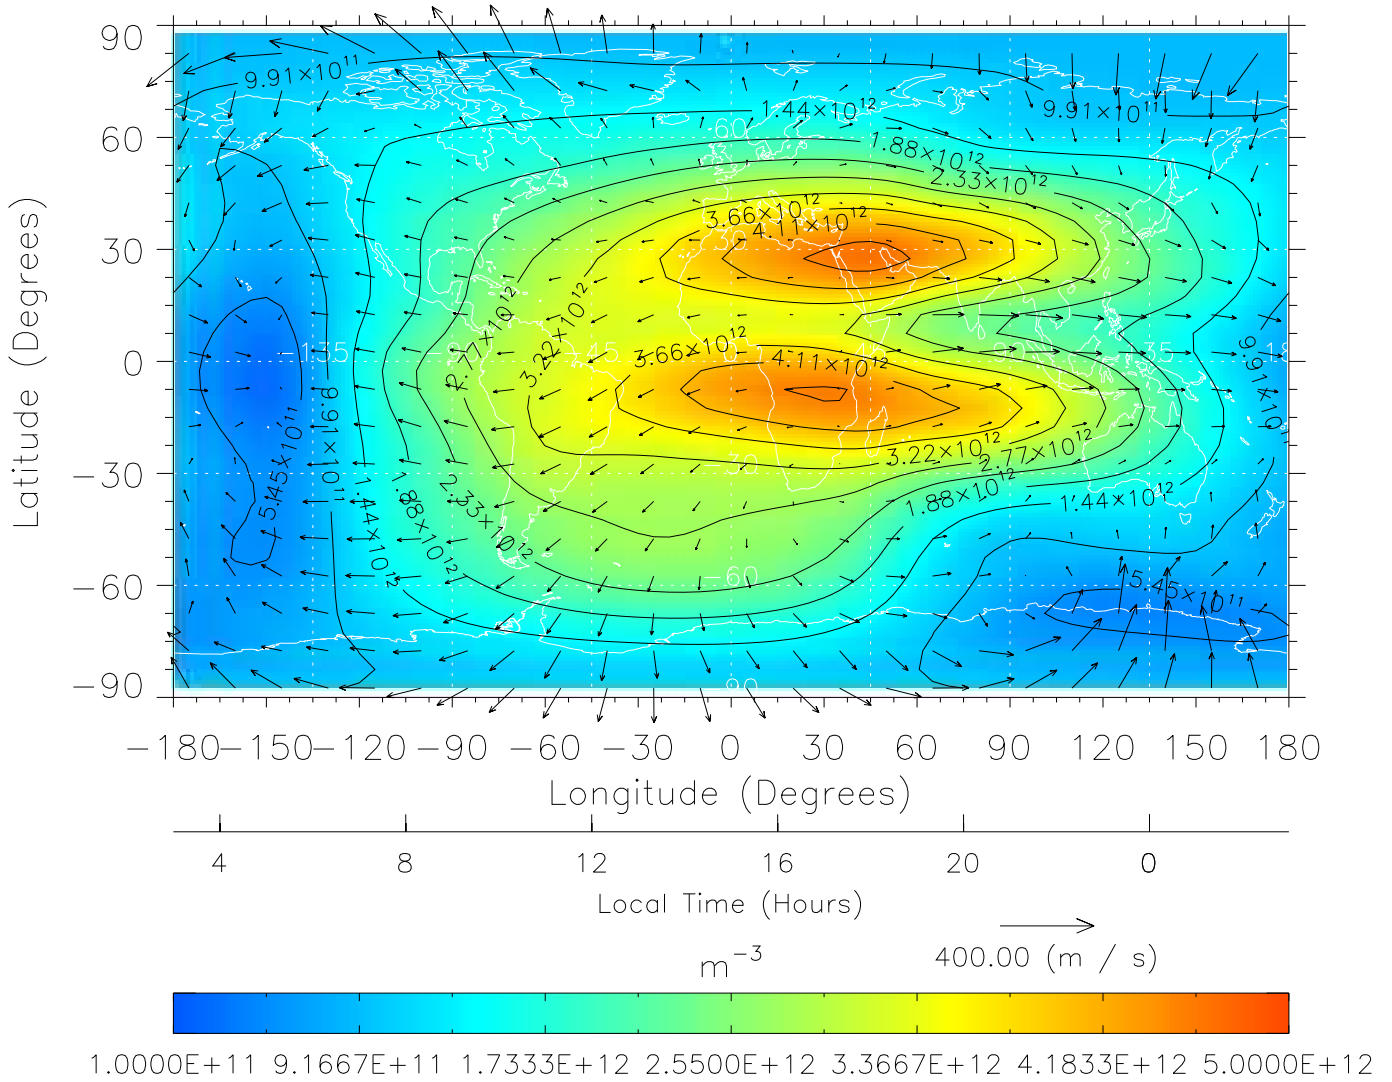

TIME-GCM MAP NmF2 with Neutral Wind vectors
ZP = 2.00 UT = 15.00 DOY = 089

Created: Thu Mar 10 14:10:24 2005

From: /tgcm/histories/secondary/March2001/March2001_v1/089.nc