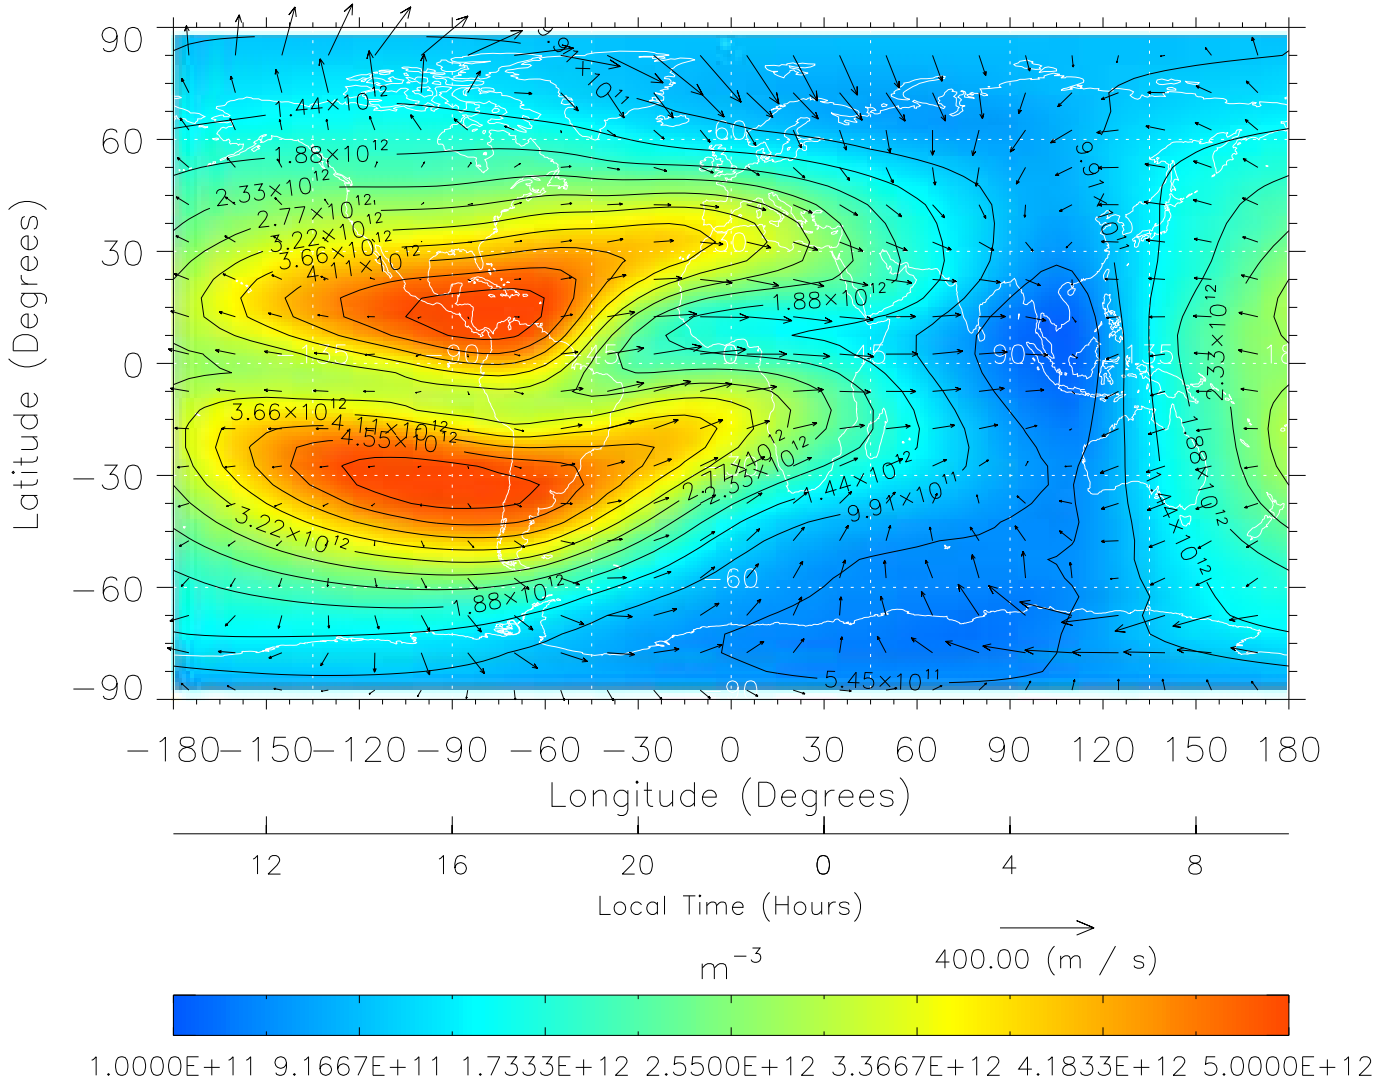

TIME-GCM MAP NmF2 with Neutral Wind vectors
ZP = 2.00 UT = 22.00 DOY = 089

Created: Thu Mar 10 14:10:27 2005

From: /tgcm/histories/secondary/March2001/March2001_v1/089.nc