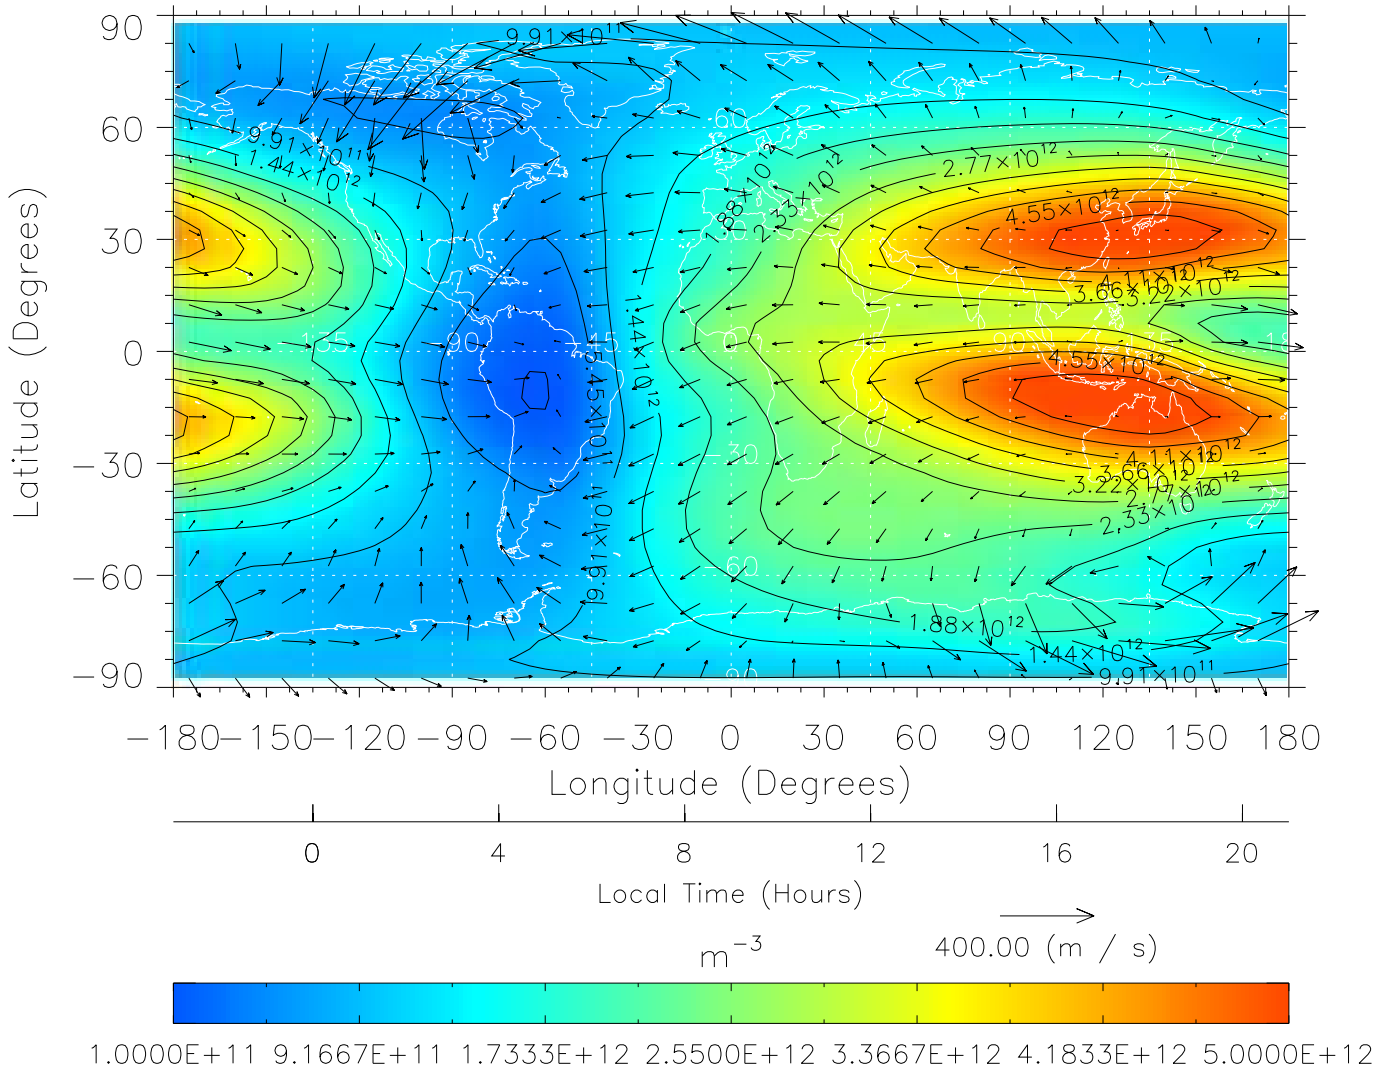

From: /tgcm/histories/secondary/March2001/March2001_v1/089.nc

TIME-GCM MAP NmF2 with Neutral Wind vectors
 ZP = 2.00 UT = 8.00 DOY = 089

Created: Thu Mar 10 14:10:20 2005

From: /tgcm/histories/secondary/March2001/March2001_v1/089.nc

TIME-GCM MAP NmF2 with Neutral Wind vectors
 ZP = 2.00 UT = 9.00 DOY = 089

Created: Thu Mar 10 14:10:21 2005

From: /tgcm/histories/secondary/March2001/March2001_v1/089.nc

TIME-GCM MAP NmF2 with Neutral Wind vectors
 ZP = 2.00 UT = 10.00 DOY = 089