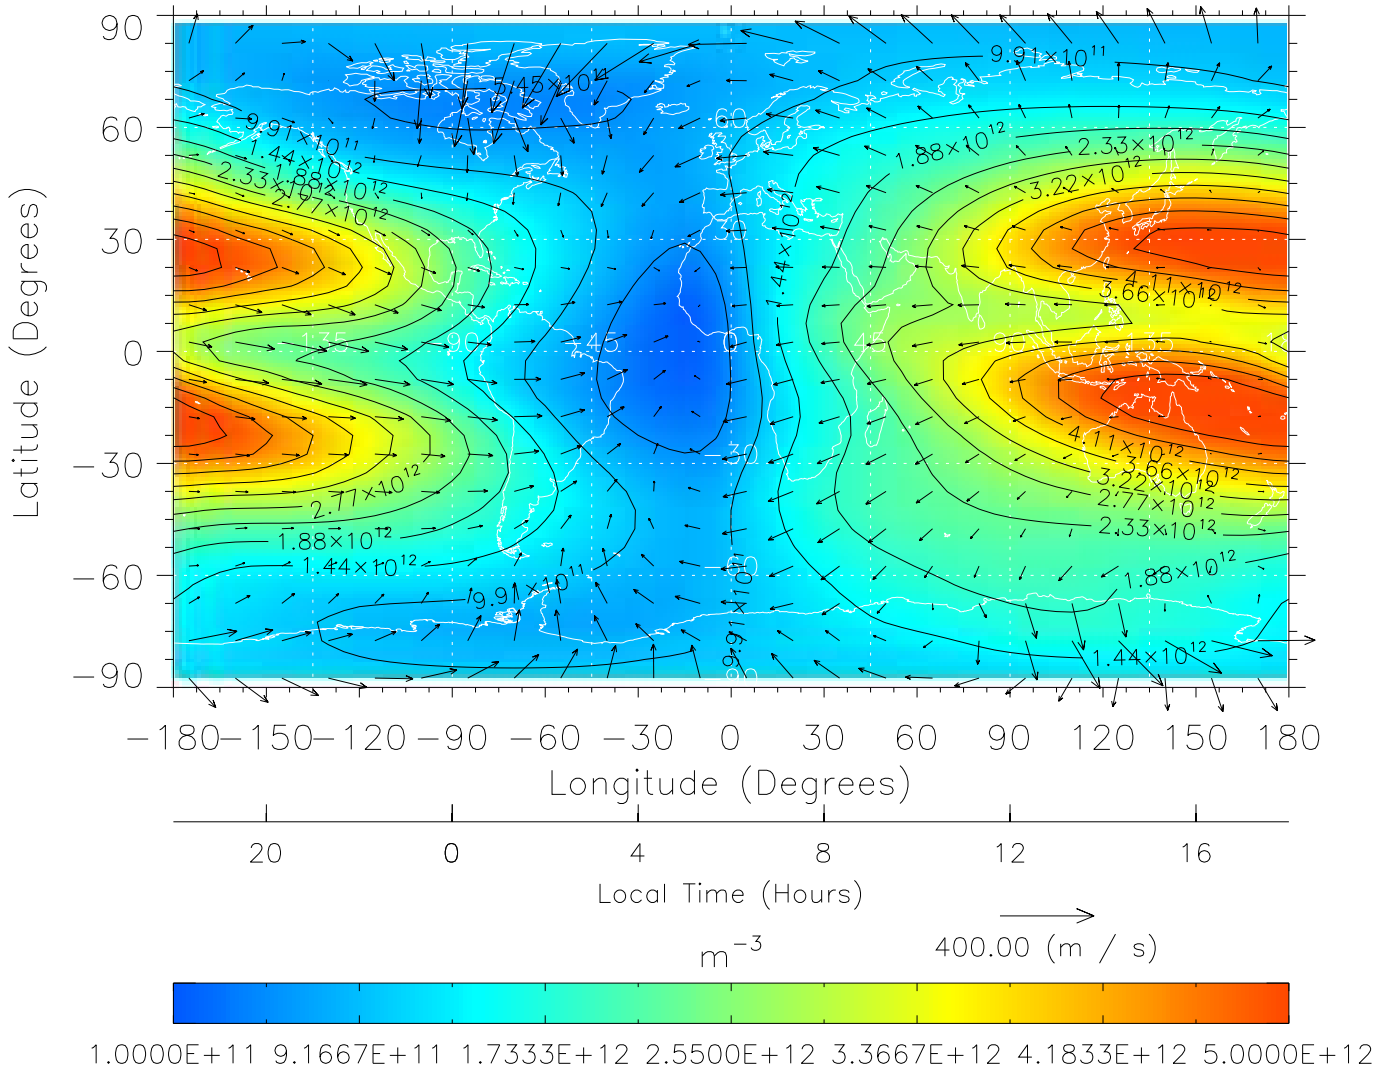

From: /tgcm/histories/secondary/March2001/March2001_v1/089.nc

TIME-GCM MAP NmF2 with Neutral Wind vectors
 ZP = 2.00 UT = 4.00 DOY = 089

Created: Thu Mar 10 14:10:18 2005

From: /tgcm/histories/secondary/March2001/March2001_v1/089.nc

TIME-GCM MAP NmF2 with Neutral Wind vectors
 ZP = 2.00 UT = 5.00 DOY = 089

Created: Thu Mar 10 14:10:19 2005

From: /tgcm/histories/secondary/March2001/March2001_v1/089.nc

TIME-GCM MAP NmF2 with Neutral Wind vectors
 ZP = 2.00 UT = 6.00 DOY = 089