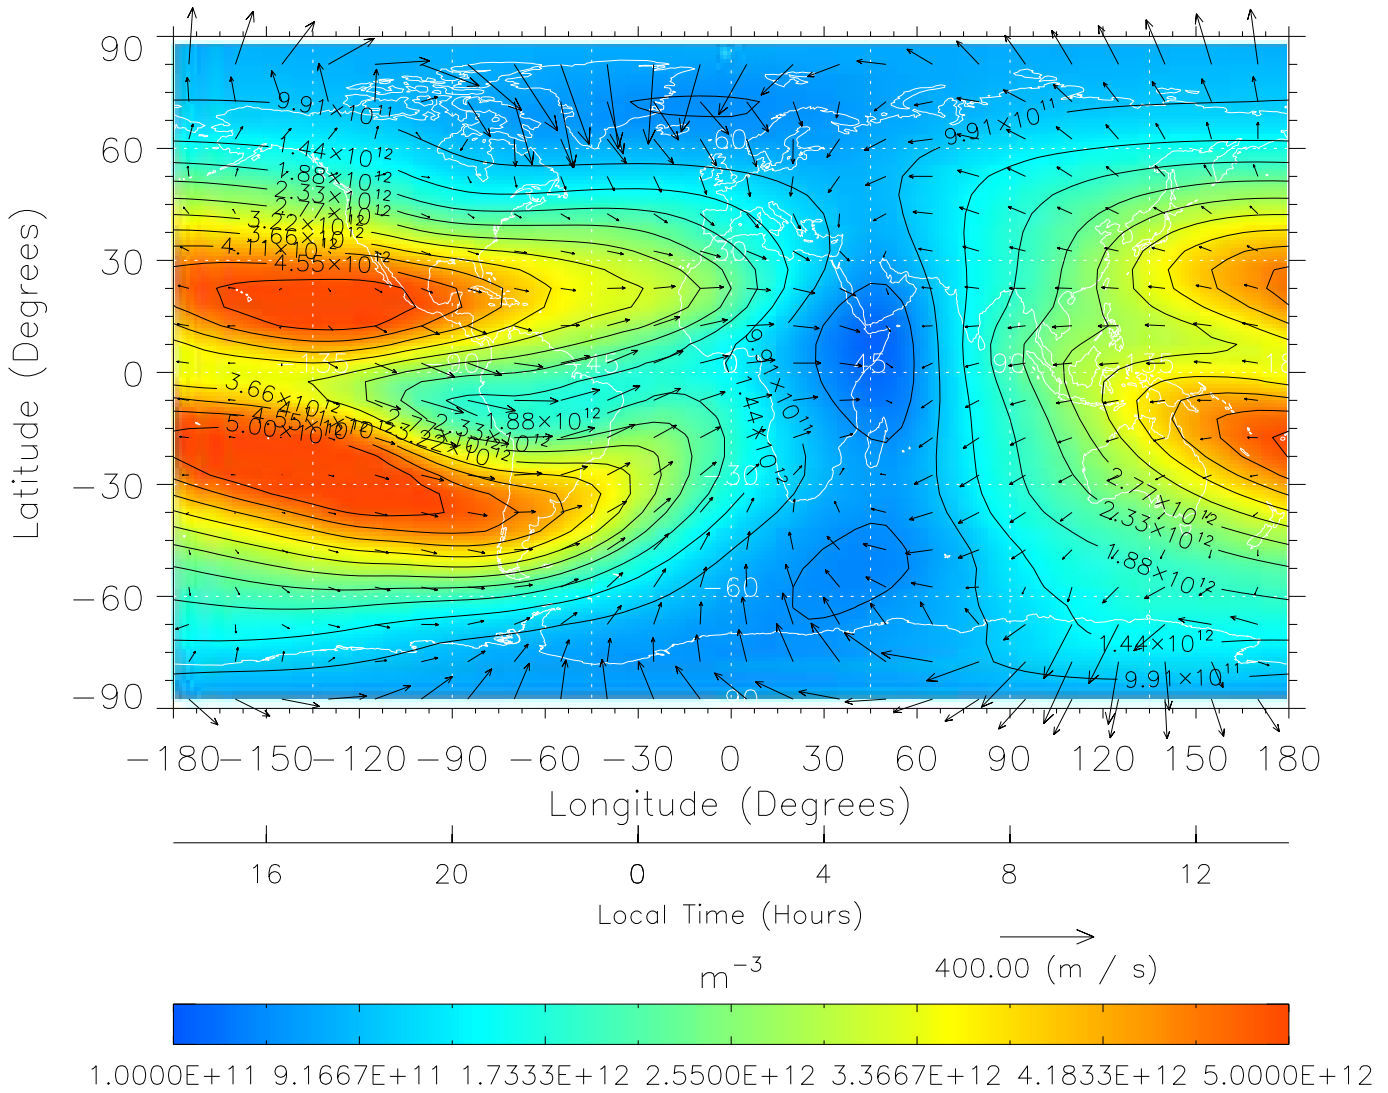

TIME-GCM MAP NmF2 with Neutral Wind vectors
 ZP = 2.00 UT = 0.00 DOY = 089

Created: Thu Mar 10 14:10:17 2005

From: /tgcm/histories/secondary/March2001/March2001_v1/089.nc

TIME-GCM MAP NmF2 with Neutral Wind vectors
 ZP = 2.00 UT = 1.00 DOY = 089

Created: Thu Mar 10 14:10:17 2005

From: /tgcm/histories/secondary/March2001/March2001_v1/089.nc

TIME-GCM MAP NmF2 with Neutral Wind vectors
 ZP = 2.00 UT = 2.00 DOY = 089

Created: Thu Mar 10 14:10:17 2005