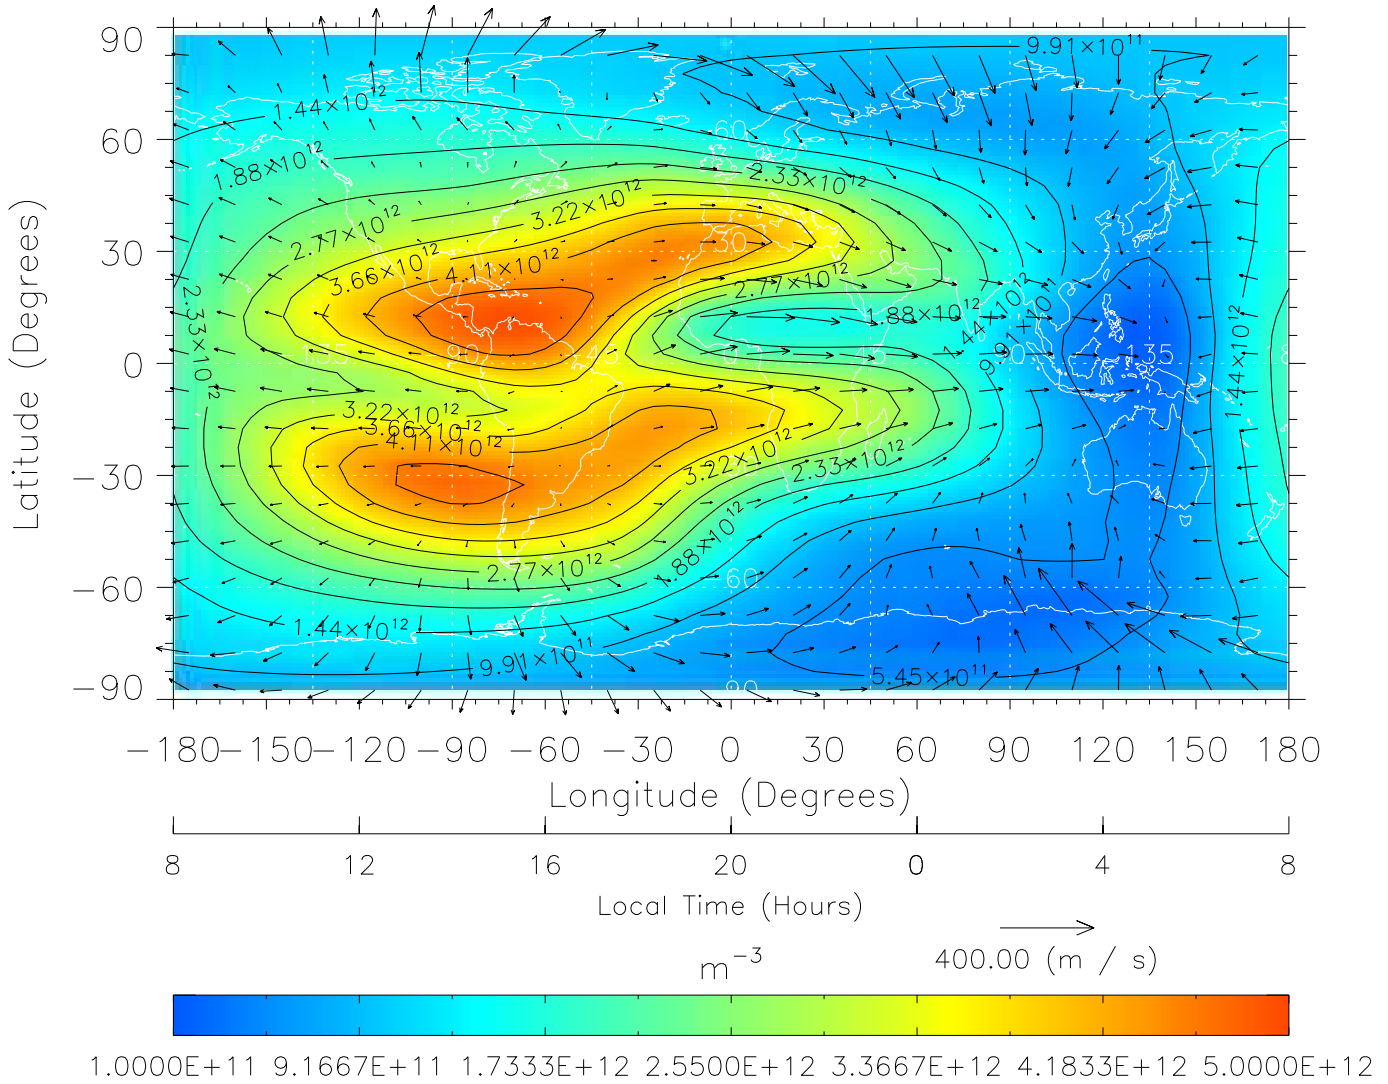

TIME-GCM MAP NmF2 with Neutral Wind vectors
ZP = 2.00 UT = 20.00 DOY = 089

Created: Thu Mar 10 14:10:26 2005

From: /tgcm/histories/secondary/March2001/March2001_v1/089.nc