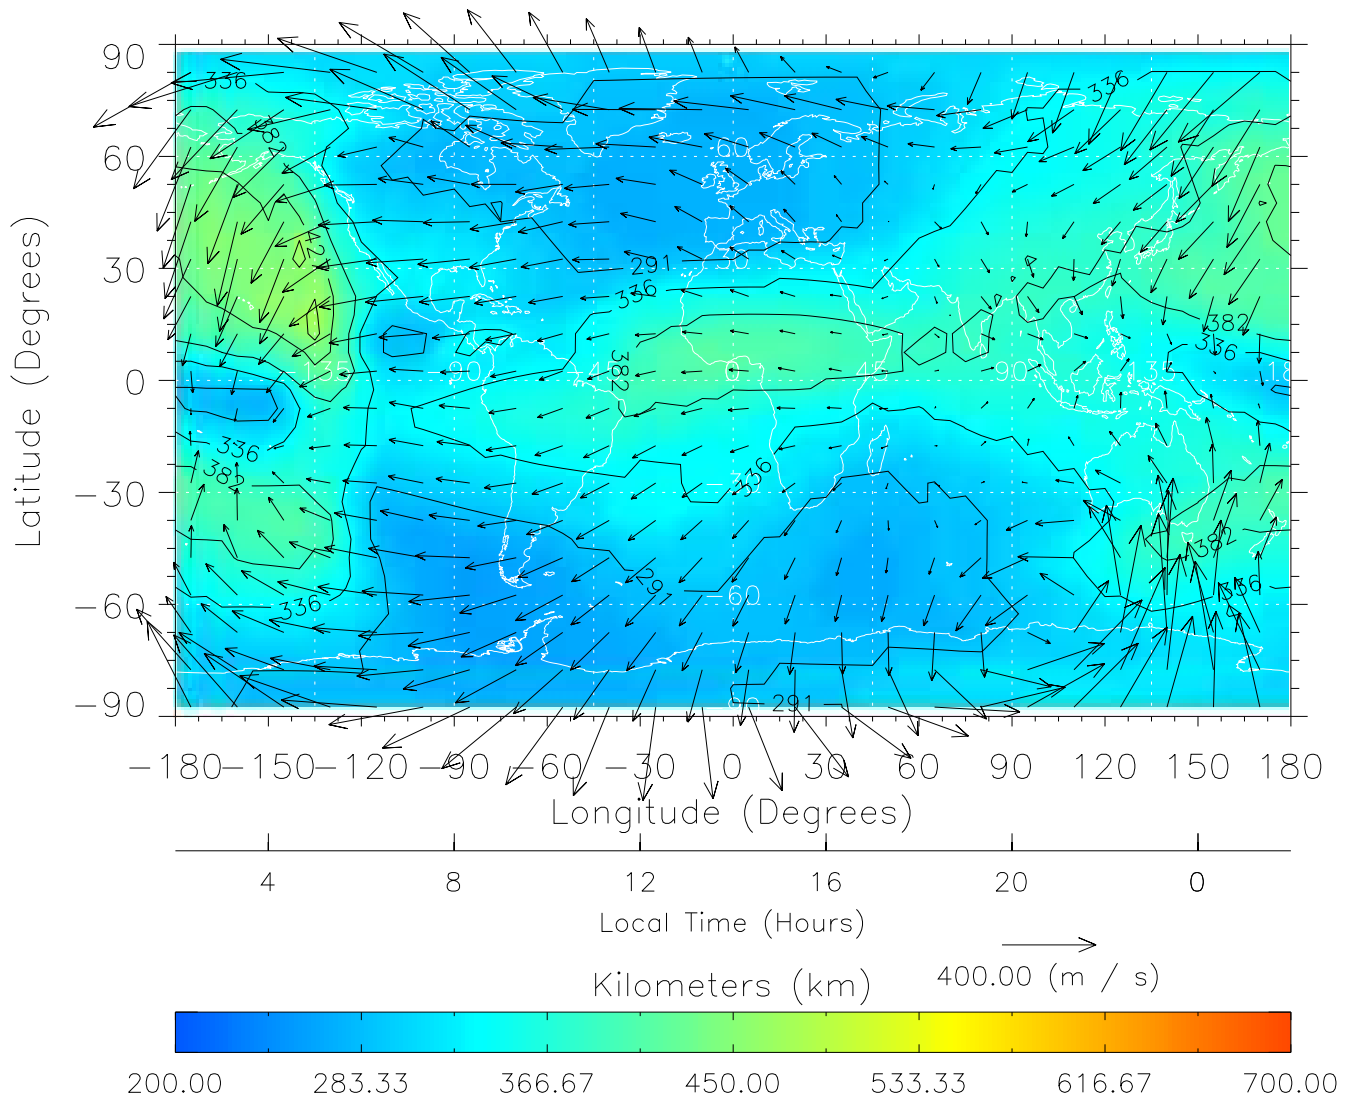

TIME-GCM MAP hmF2 with Neutral Wind vectors
ZP = 2.00 UT = 14.00 DOY = 091

Created: Thu Mar 10 13:08:32 2005

From: /tgcm/histories/secondary/March2001/March2001_v1/091.nc