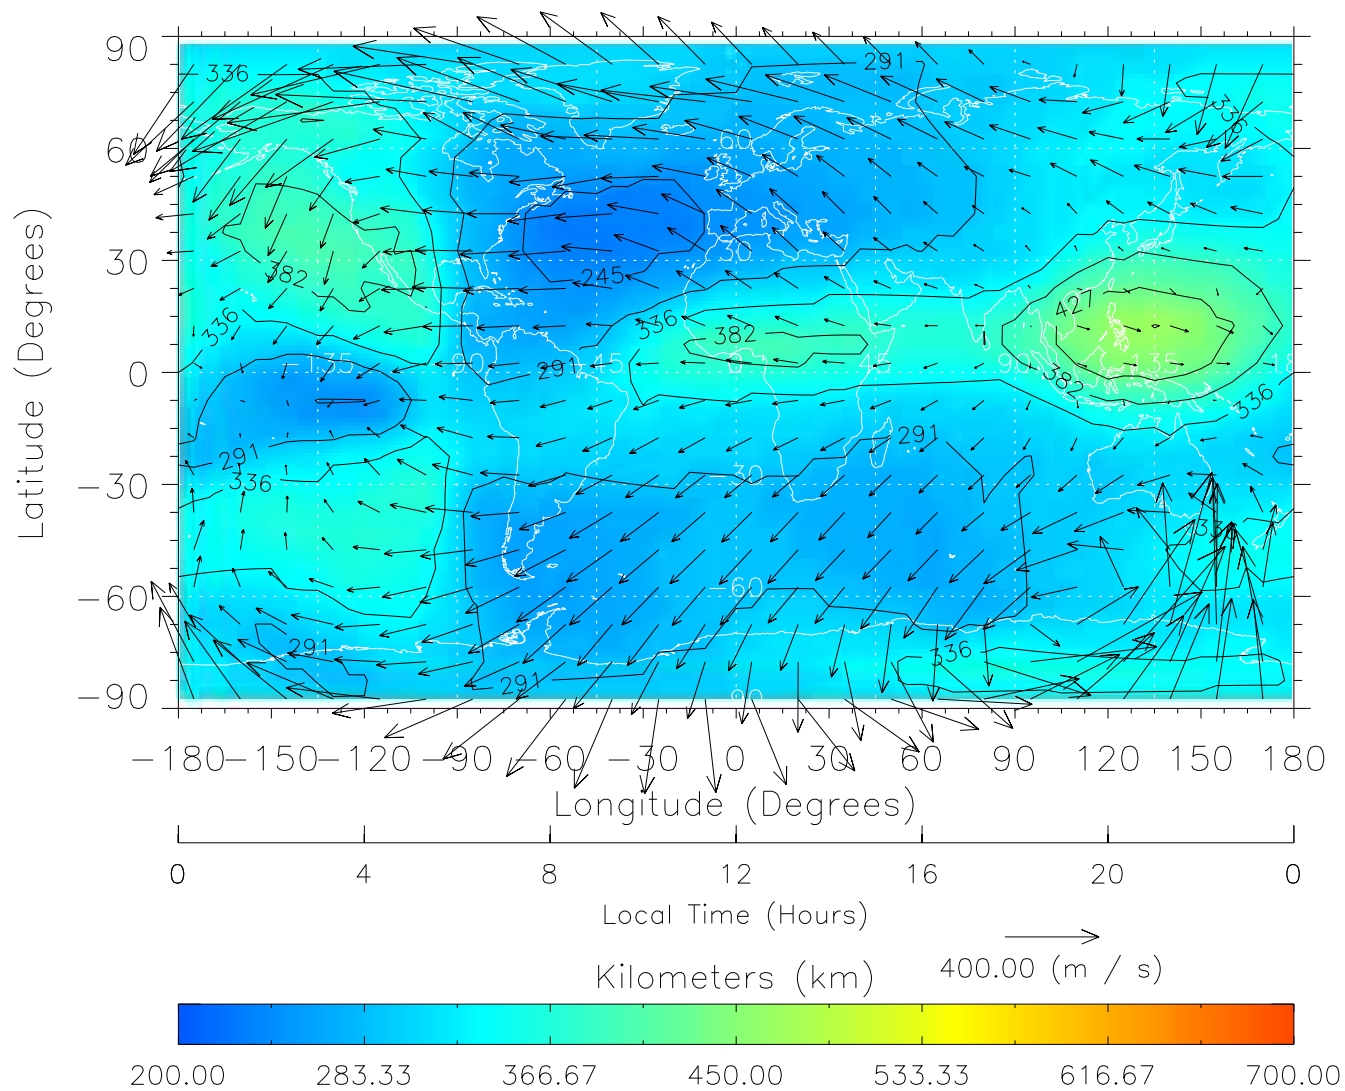

TIME-GCM MAP hmF2 with Neutral Wind vectors

ZP = 2.00 UT = 12.00 DOY = 091

Created: Thu Mar 10 13:08:31 2005

From: /tgcm/histories/secondary/March2001/March2001_v1/091.nc