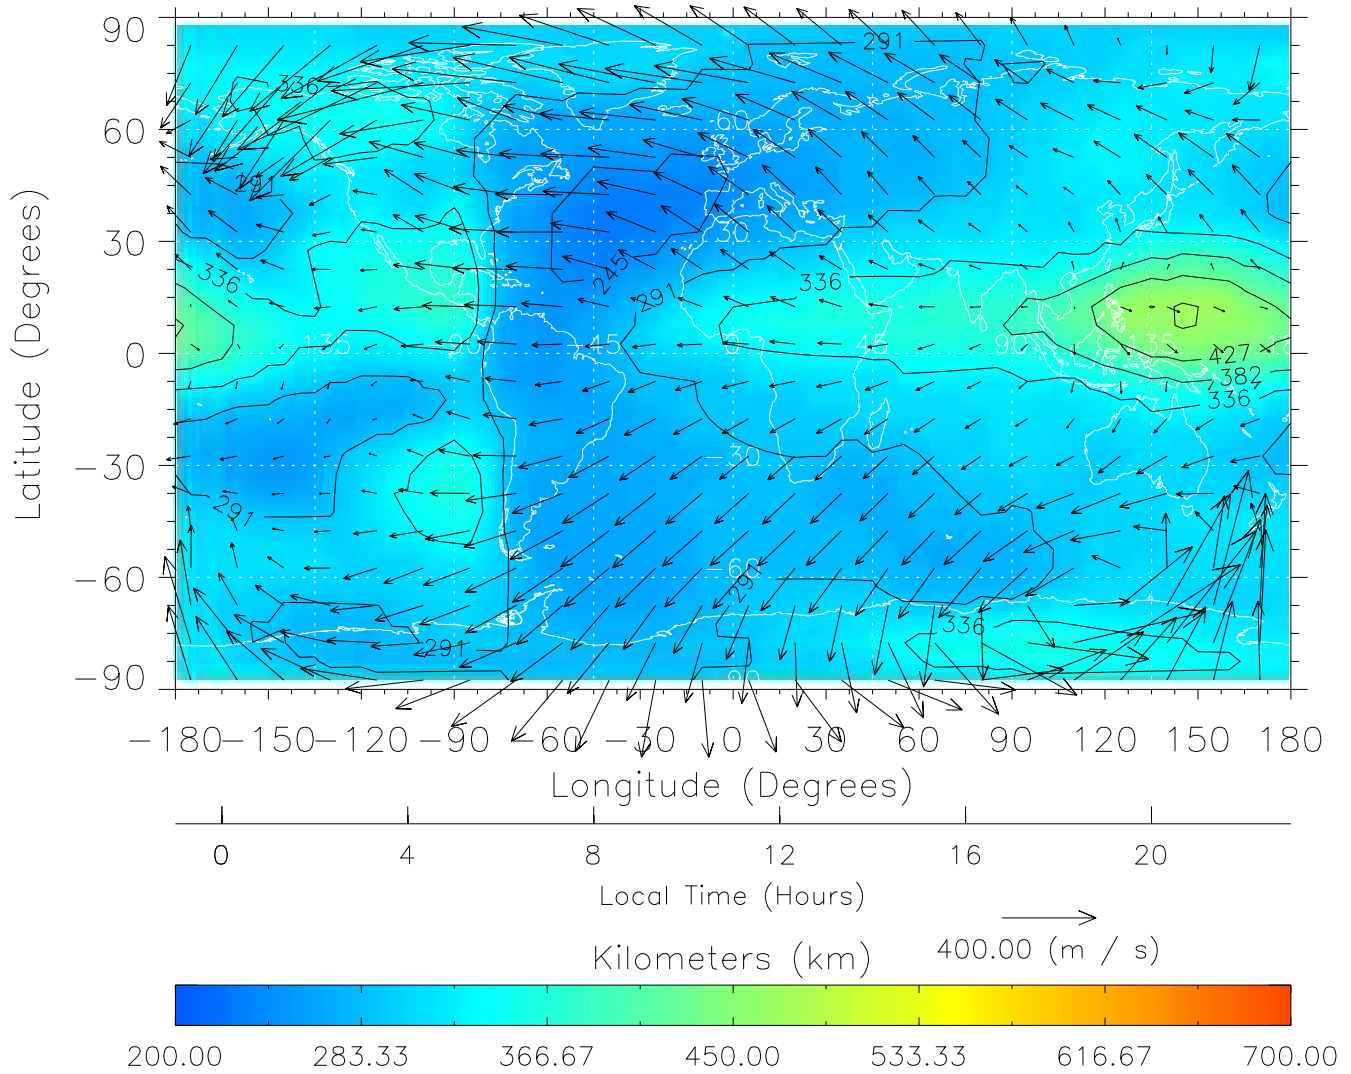

From: /tgcm/histories/secondary/March2001/March2001_v1/091.nc

TIME-GCM MAP hmF2 with Neutral Wind vectors
ZP = 2.00 UT = 10.00 DOY = 091

Created: Thu Mar 10 13:08:30 2005

From: /tgcm/histories/secondary/March2001/March2001_v1/091.nc

TIME-GCM MAP hmF2 with Neutral Wind vectors
ZP = 2.00 UT = 11.00 DOY = 091

Created: Thu Mar 10 13:08:31 2005

From: /tgcm/histories/secondary/March2001/March2001_v1/091.nc

TIME-GCM MAP hmF2 with Neutral Wind vectors