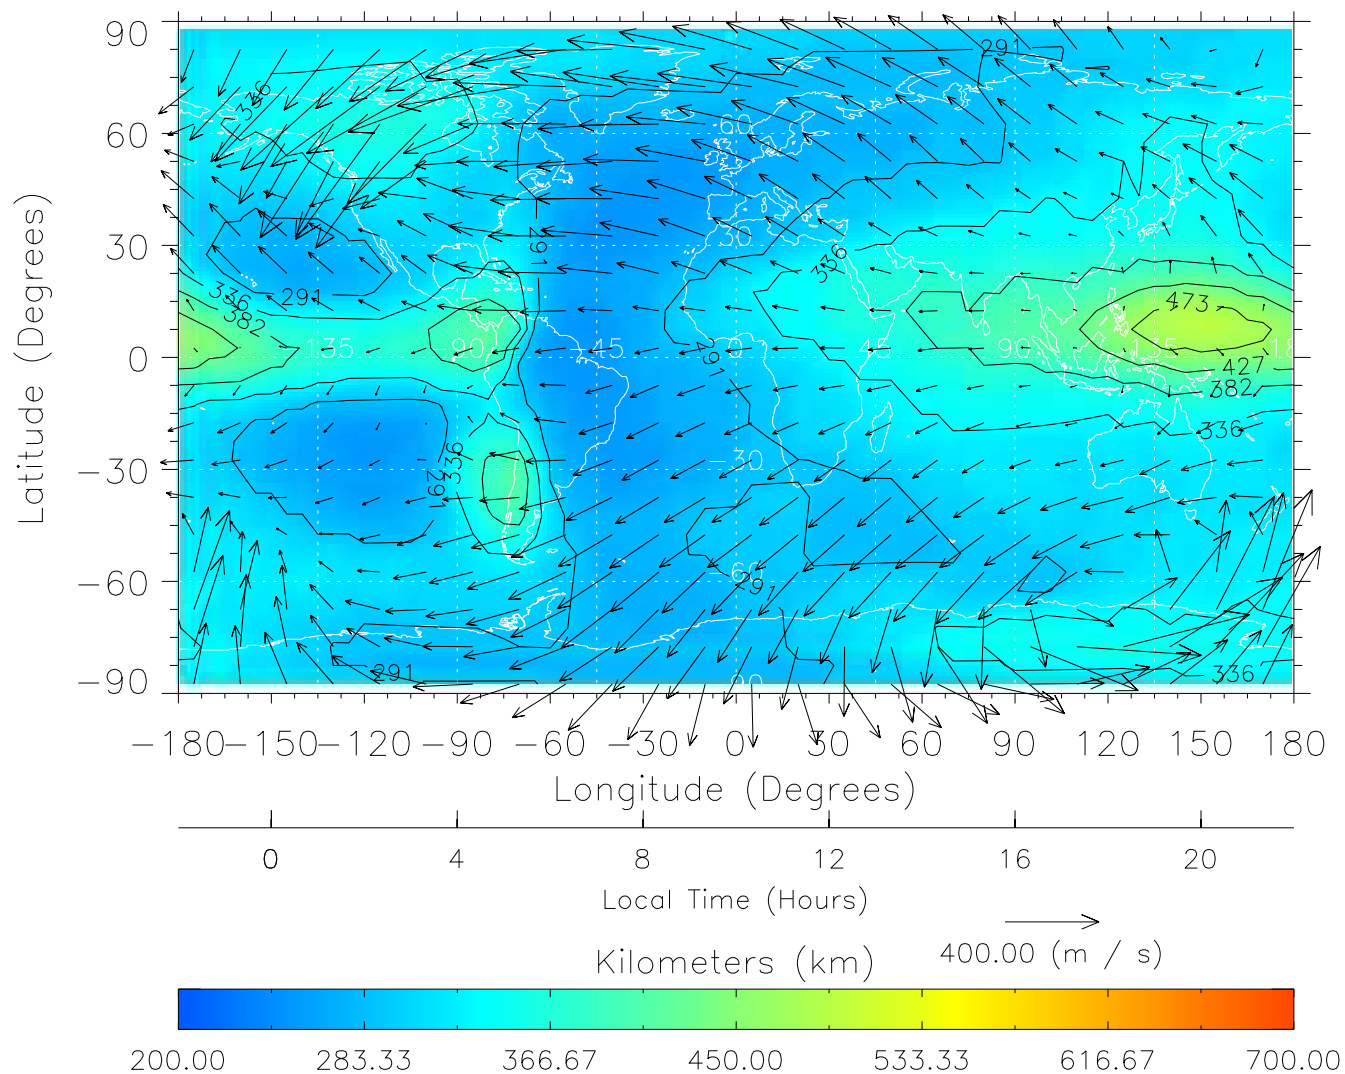

TIME-GCM MAP hmF2 with Neutral Wind vectors
ZP = 2.00 UT = 10.00 DOY = 091

Created: Thu Mar 10 13:08:30 2005

From: /tgcm/histories/secondary/March2001/March2001_v1/091.nc