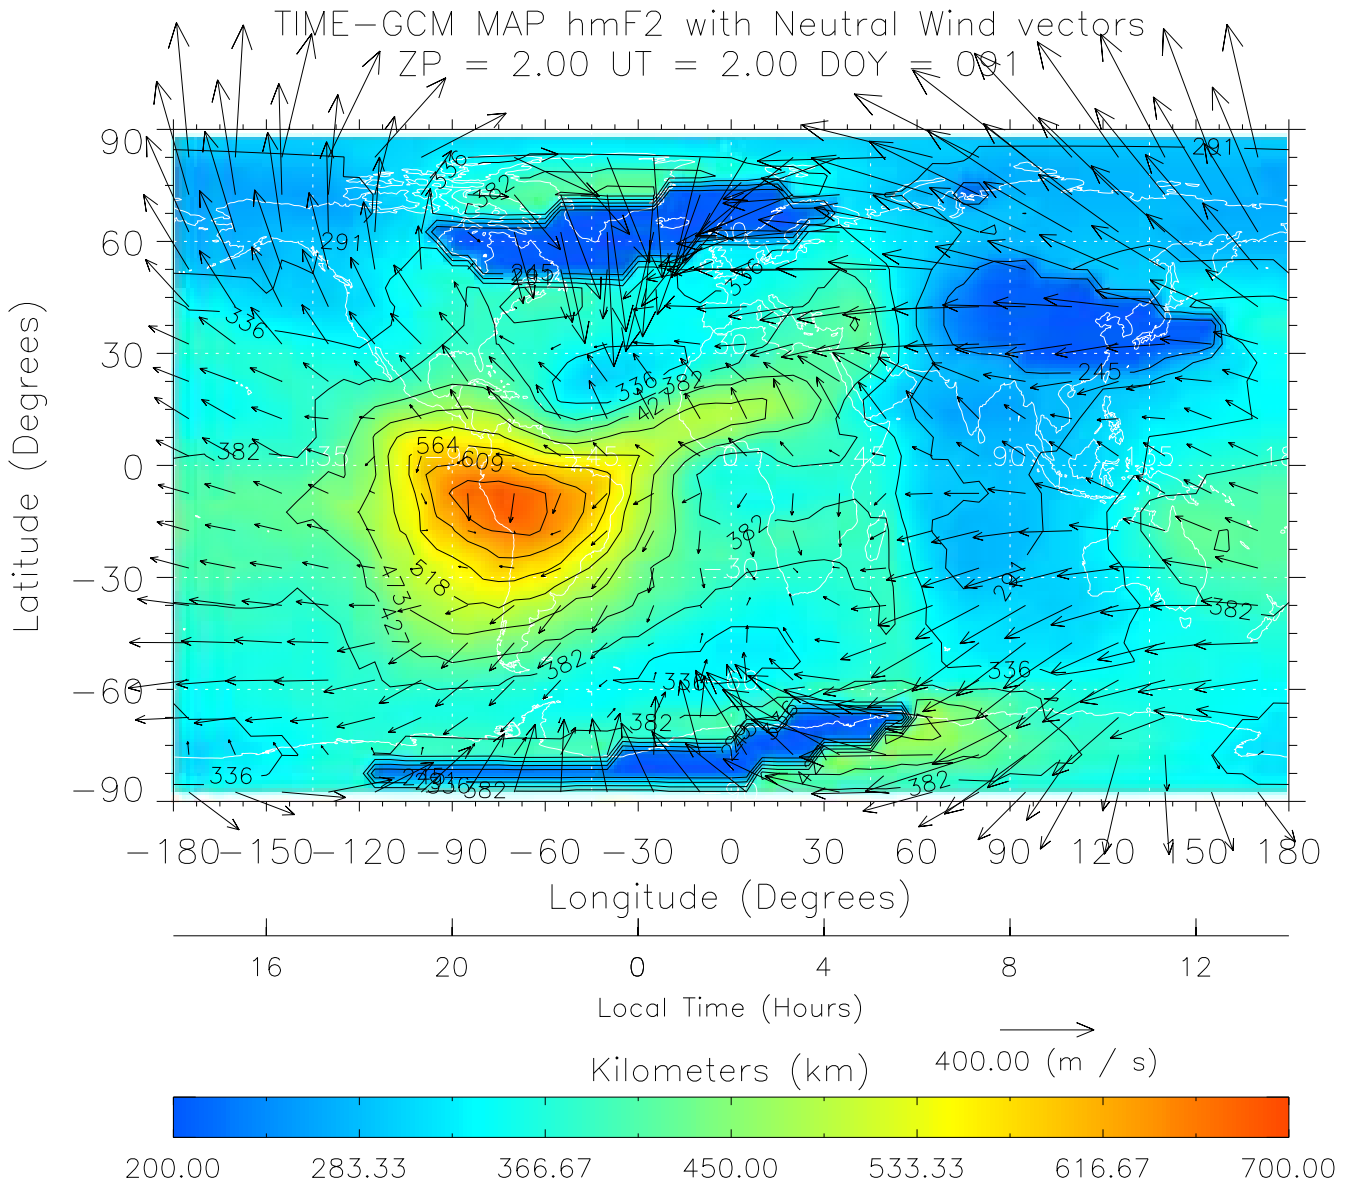

TIME-GCM MAP hmF2 with Neutral Wind vectors
ZP = 2.00 UT = 0.00 DOY = 091

Created: Thu Mar 10 13:08:25 2005

From: /tgcm/histories/secondary/March2001/March2001_v1/091.nc

Created: Thu Mar 10 13:08:26 2005

From: /tgcm/histories/secondary/March2001/March2001_v1/091.nc

Created: Thu Mar 10 13:08:26 2005

From: /tgcm/histories/secondary/March2001/March2001_v1/091.nc

TIME-GCM MAP hmF2 with Neutral Wind vectors

ZP = 2.00 UT = 3.00 DOY = 091