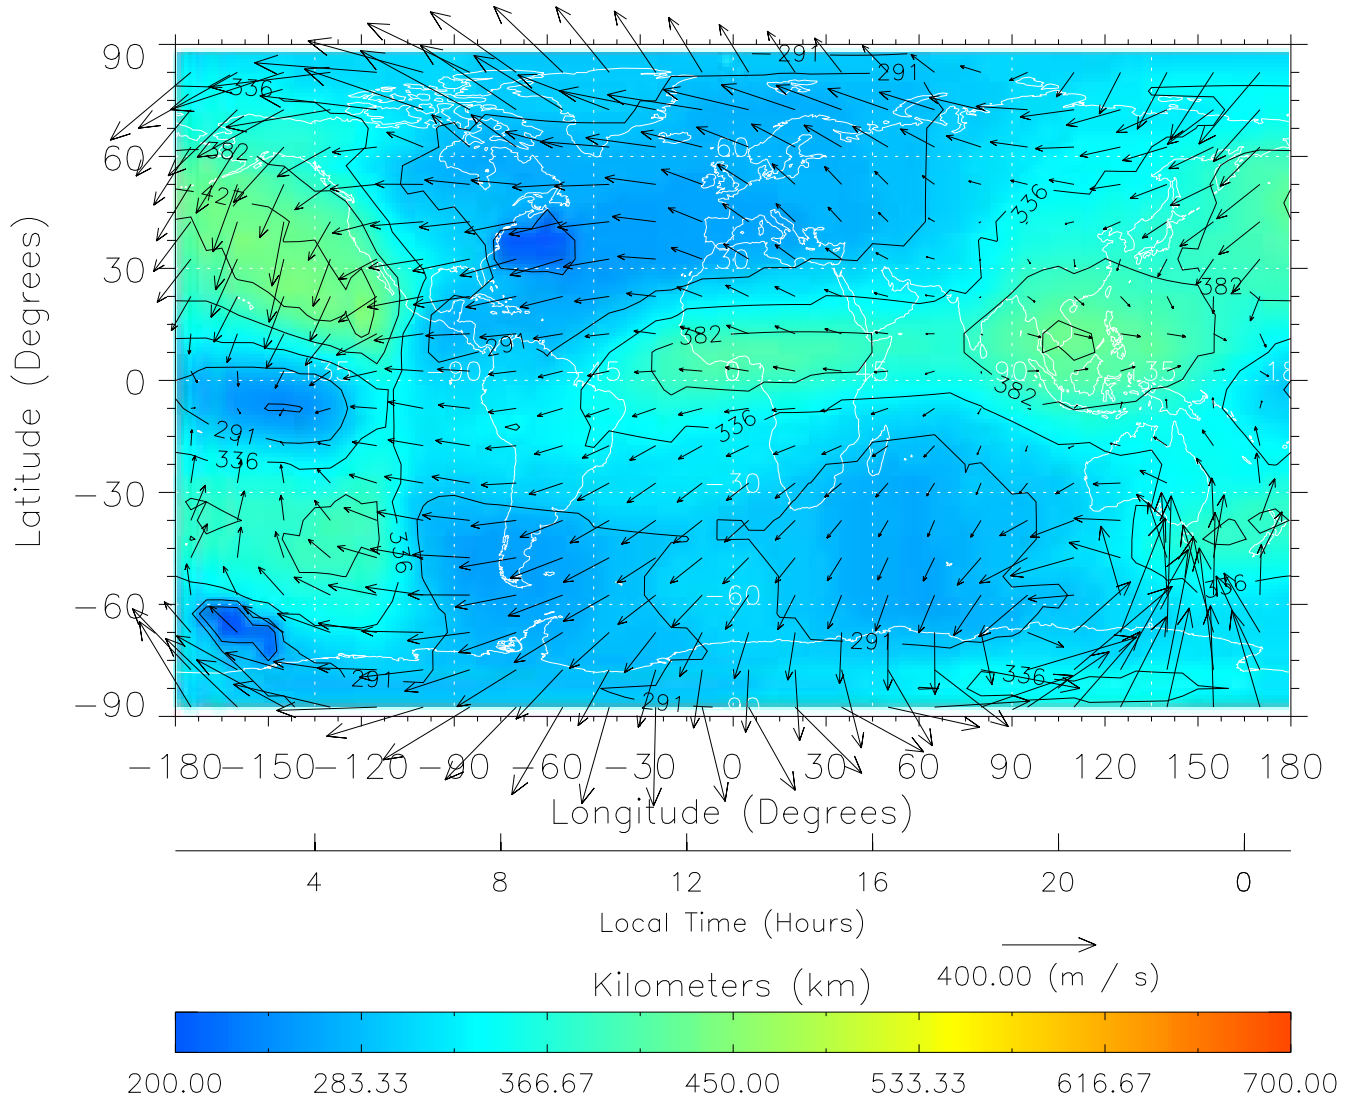

TIME-GCM MAP hmF2 with Neutral Wind vectors
ZP = 2.00 UT = 13.00 DOY = 091

Created: Thu Mar 10 13:08:31 2005

From: /tgcm/histories/secondary/March2001/March2001_v1/091.nc