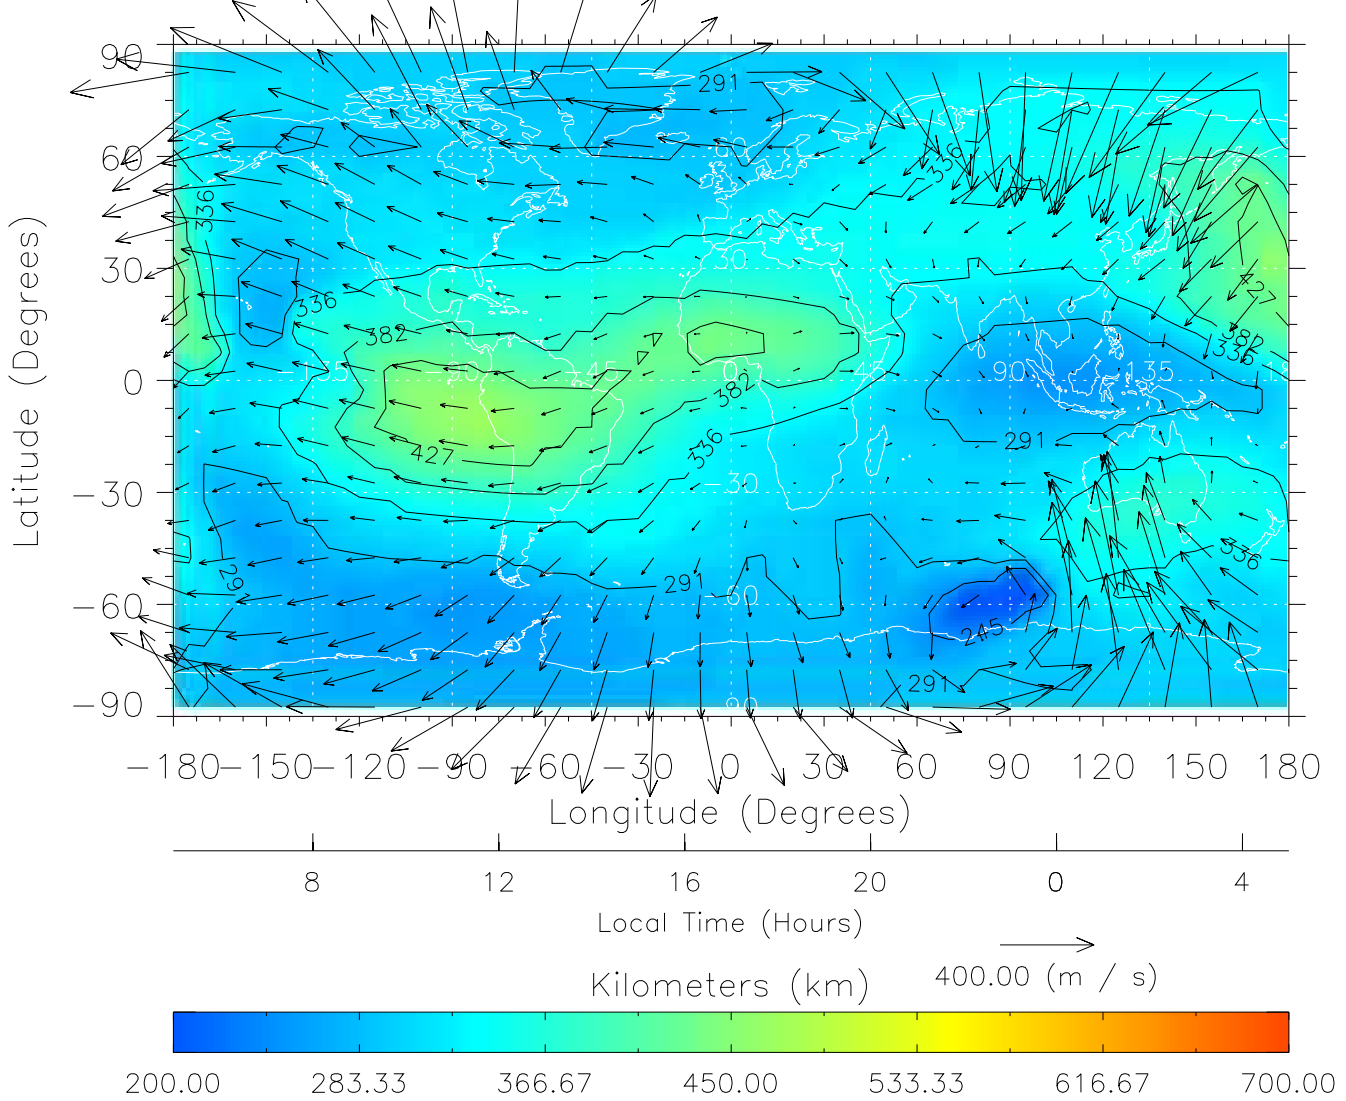

ZF = 2.00 UT = 16.00 DOY = 091

Created: Thu Mar 10 13:08:33 2005

From: /tgcm/histories/secondary/March2001/March2001_v1/091.nc

TIME-GCM MAP hmF2 with Neutral Wind vectors

ZP = 2.00 UT = 17.00 DOY = 091

Created: Thu Mar 10 13:08:33 2005