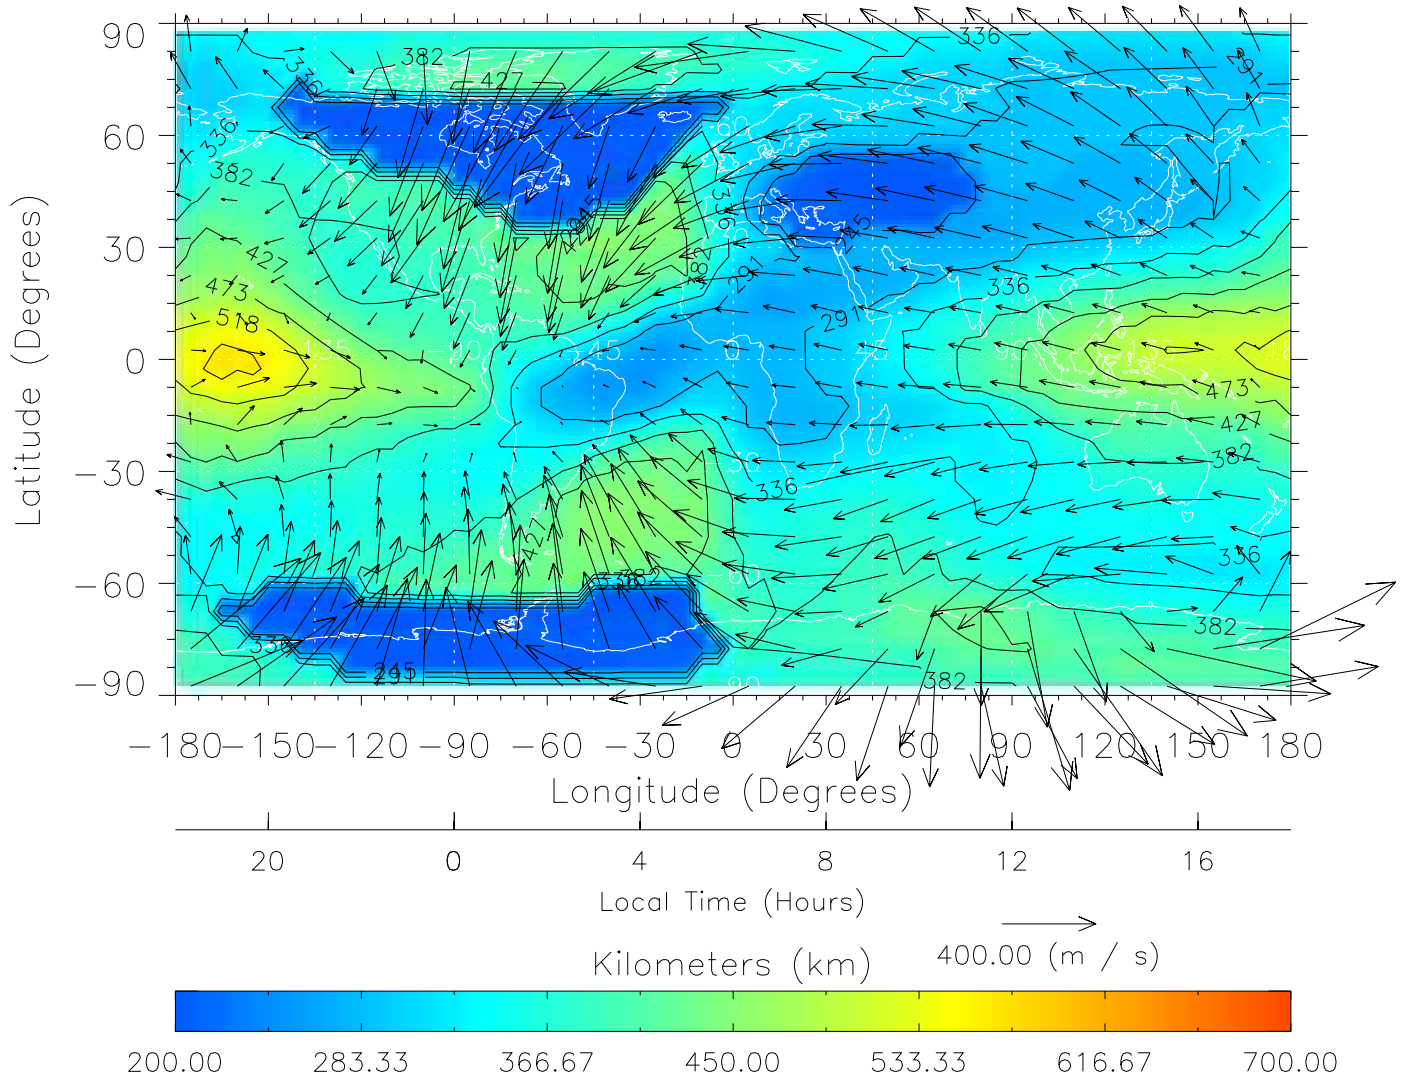

Created: Thu Mar 10 13:08:27 2005

From: /tgcm/histories/secondary/March2001/March2001_v1/091.nc

TIME-GCM MAP hmF2 with Neutral Wind vectors
ZP = 2.00 UT = 5.00 DOY = 091

Created: Thu Mar 10 13:08:28 2005

From: /tgcm/histories/secondary/March2001/March2001_v1/091.nc

TIME-GCM MAP hmF2 with Neutral Wind vectors
ZP = 2.00 UT = 6.00 DOY = 091

Created: Thu Mar 10 13:08:28 2005

From: /tgcm/histories/secondary/March2001/March2001_v1/091.nc

TIME-GCM MAP hmF2 with Neutral Wind vectors
ZP = 2.00 UT = 7.00 DOY = 091

Created: Thu Mar 10 13:08:29 2005

From: /tgcm/histories/secondary/March2001/March2001_v1/091.nc

TIME-GCM MAP hmF2 with Neutral Wind vectors
ZP = 2.00 UT = 8.00 DOY = 091