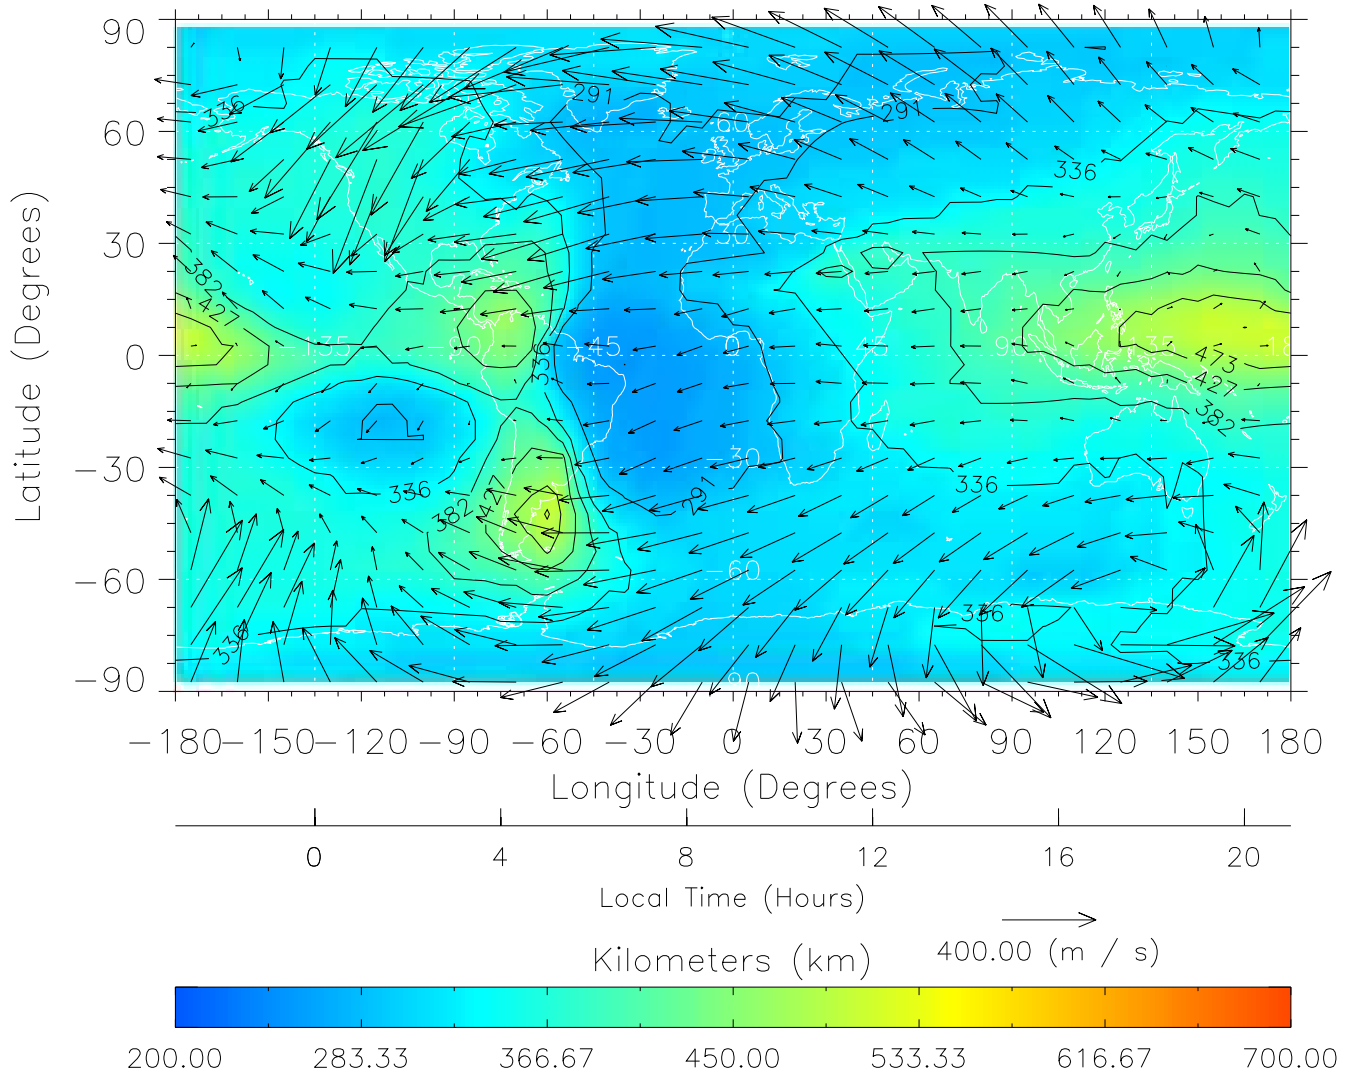

TIME-GCM MAP hmF2 with Neutral Wind vectors
ZP = 2.00 UT = 7.00 DOY = 091

Created: Thu Mar 10 13:08:29 2005

From: /tgcm/histories/secondary/March2001/March2001_v1/091.nc

TIME-GCM MAP hmF2 with Neutral Wind vectors
ZP = 2.00 UT = 8.00 DOY = 091

Created: Thu Mar 10 13:08:29 2005

From: /tgcm/histories/secondary/March2001/March2001_v1/091.nc

TIME-GCM MAP hmF2 with Neutral Wind vectors
ZP = 2.00 UT = 9.00 DOY = 091

Created: Thu Mar 10 13:08:30 2005