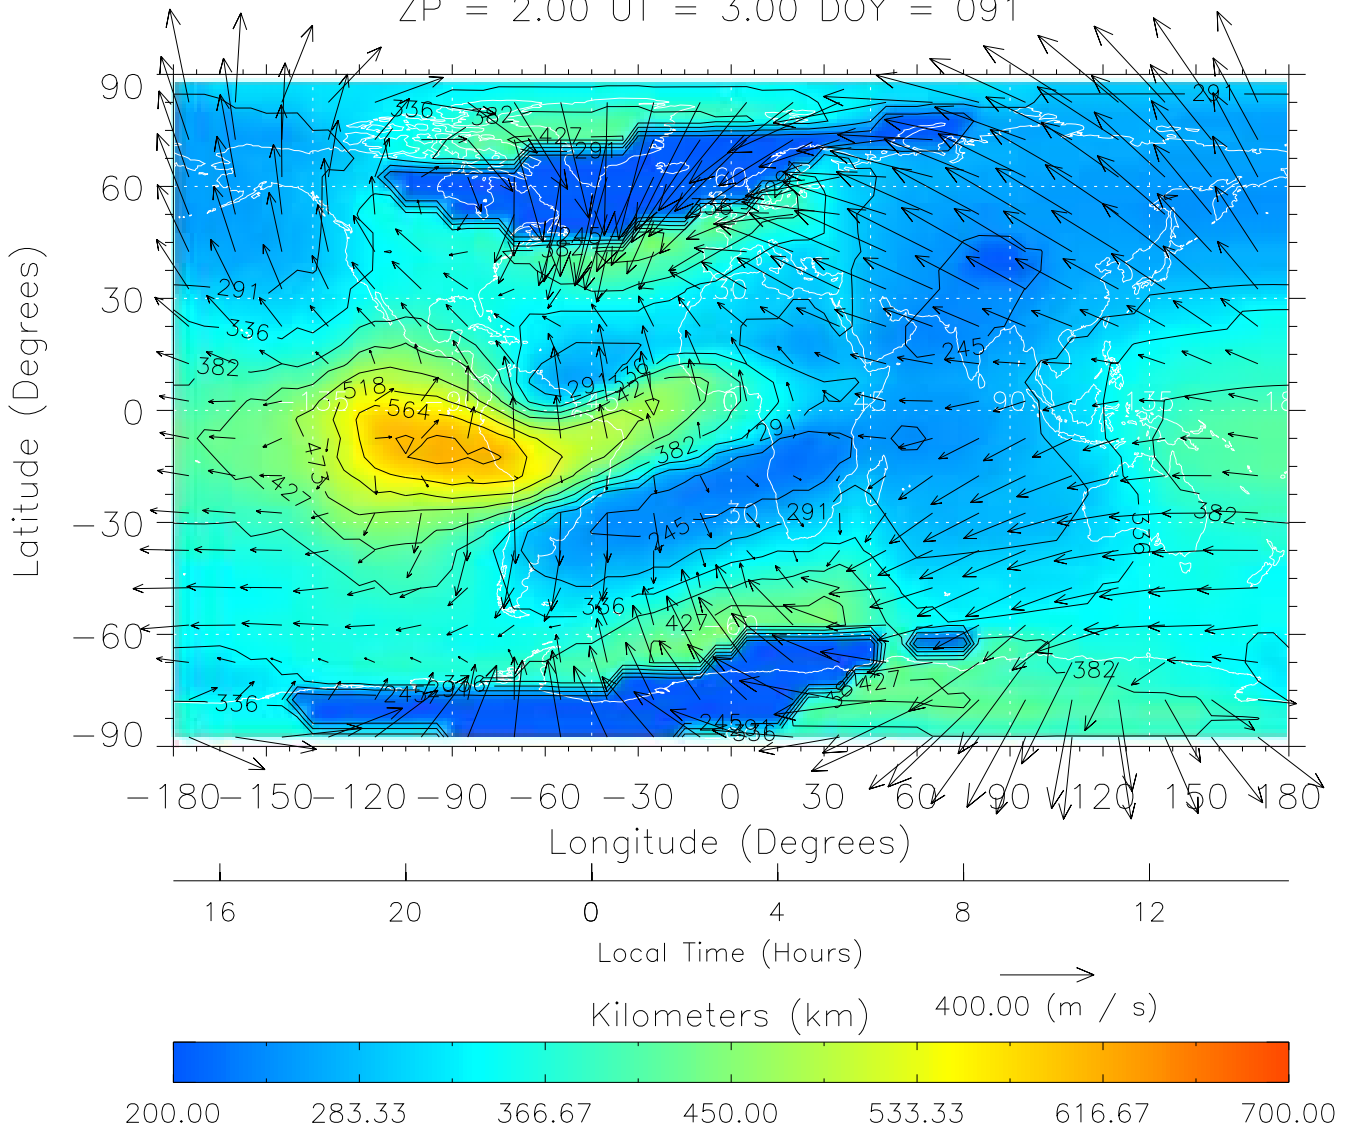

TIME-GCM MAP hmF2 with Neutral Wind vectors
ZP = 2.00 UT = 0.00 DOY = 091

Created: Thu Mar 10 13:08:25 2005

From: /tgcm/histories/secondary/March2001/March2001_v1/091.nc

Created: Thu Mar 10 13:08:26 2005

From: /tgcm/histories/secondary/March2001/March2001_v1/091.nc

Created: Thu Mar 10 13:08:26 2005

From: /tgcm/histories/secondary/March2001/March2001_v1/091.nc

TIME-GCM MAP hmF2 with Neutral Wind vectors

ZP = 2.00 UT = 3.00 DOY = 091

Created: Thu Mar 10 13:08:27 2005

From: /tgcm/histories/secondary/March2001/March2001_v1/091.nc

TIME-GCM MAP hmF2 with Neutral Wind vectors
ZP = 2.00 UT = 5.00 DOY = 091

Created: Thu Mar 10 13:08:28 2005