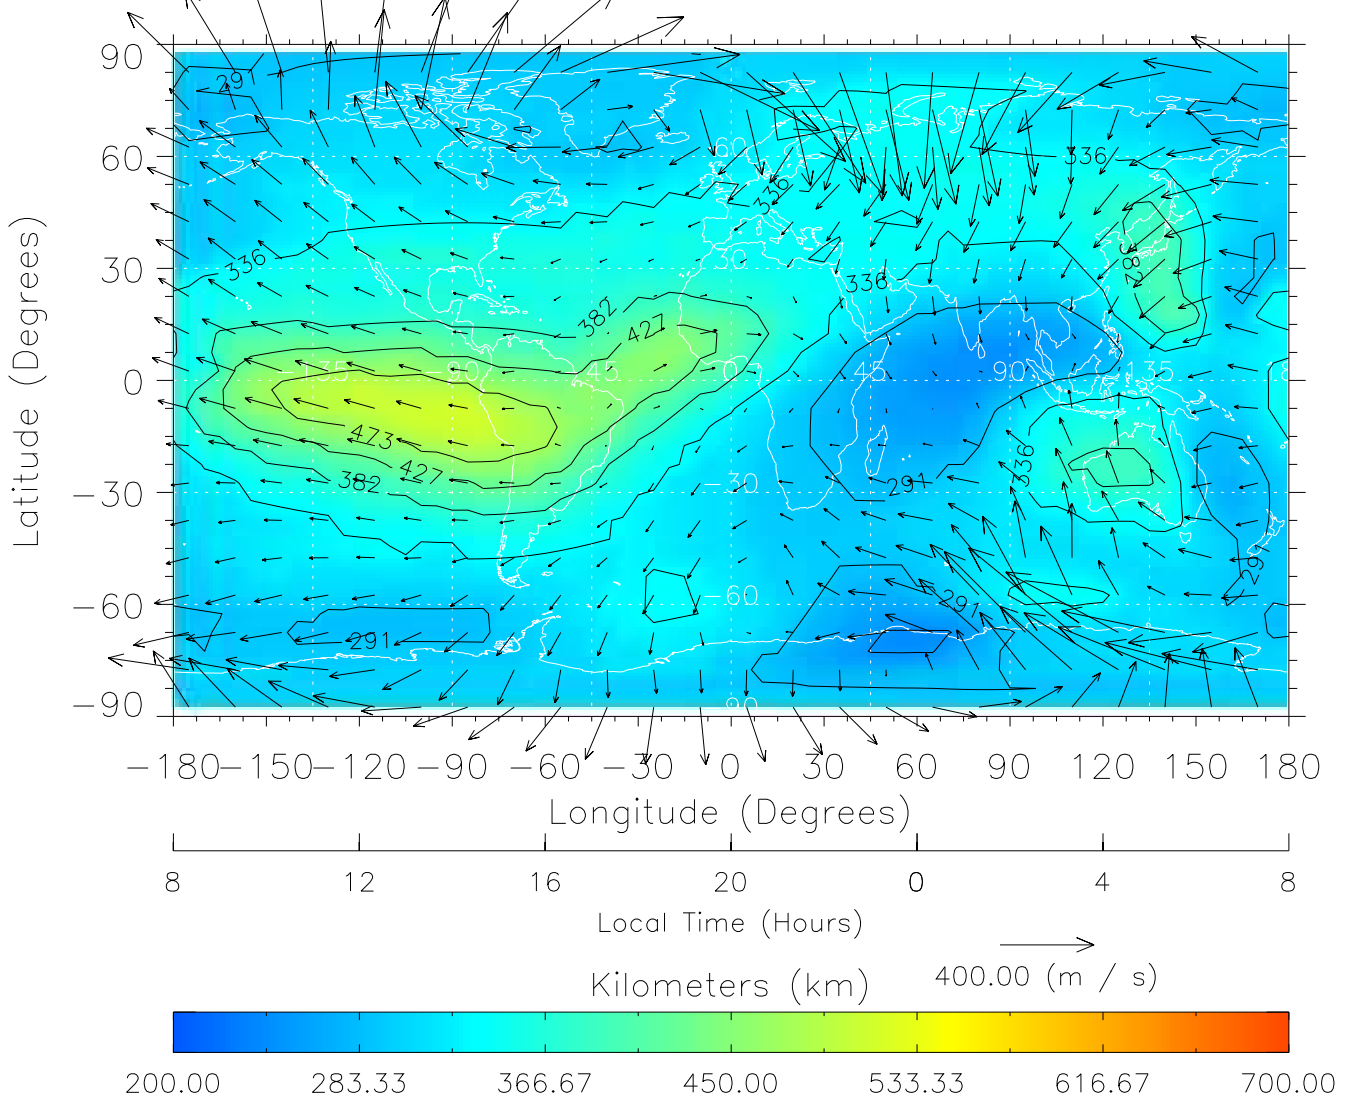

TIME-GCM MAP hmF2 with Neutral Wind vectors

ZP = 200 UT = 20.00 DOY = 091

Created: Thu Mar 10 13:08:35 2005

From: /tgcm/histories/secondary/March2001/March2001_v1/091.nc