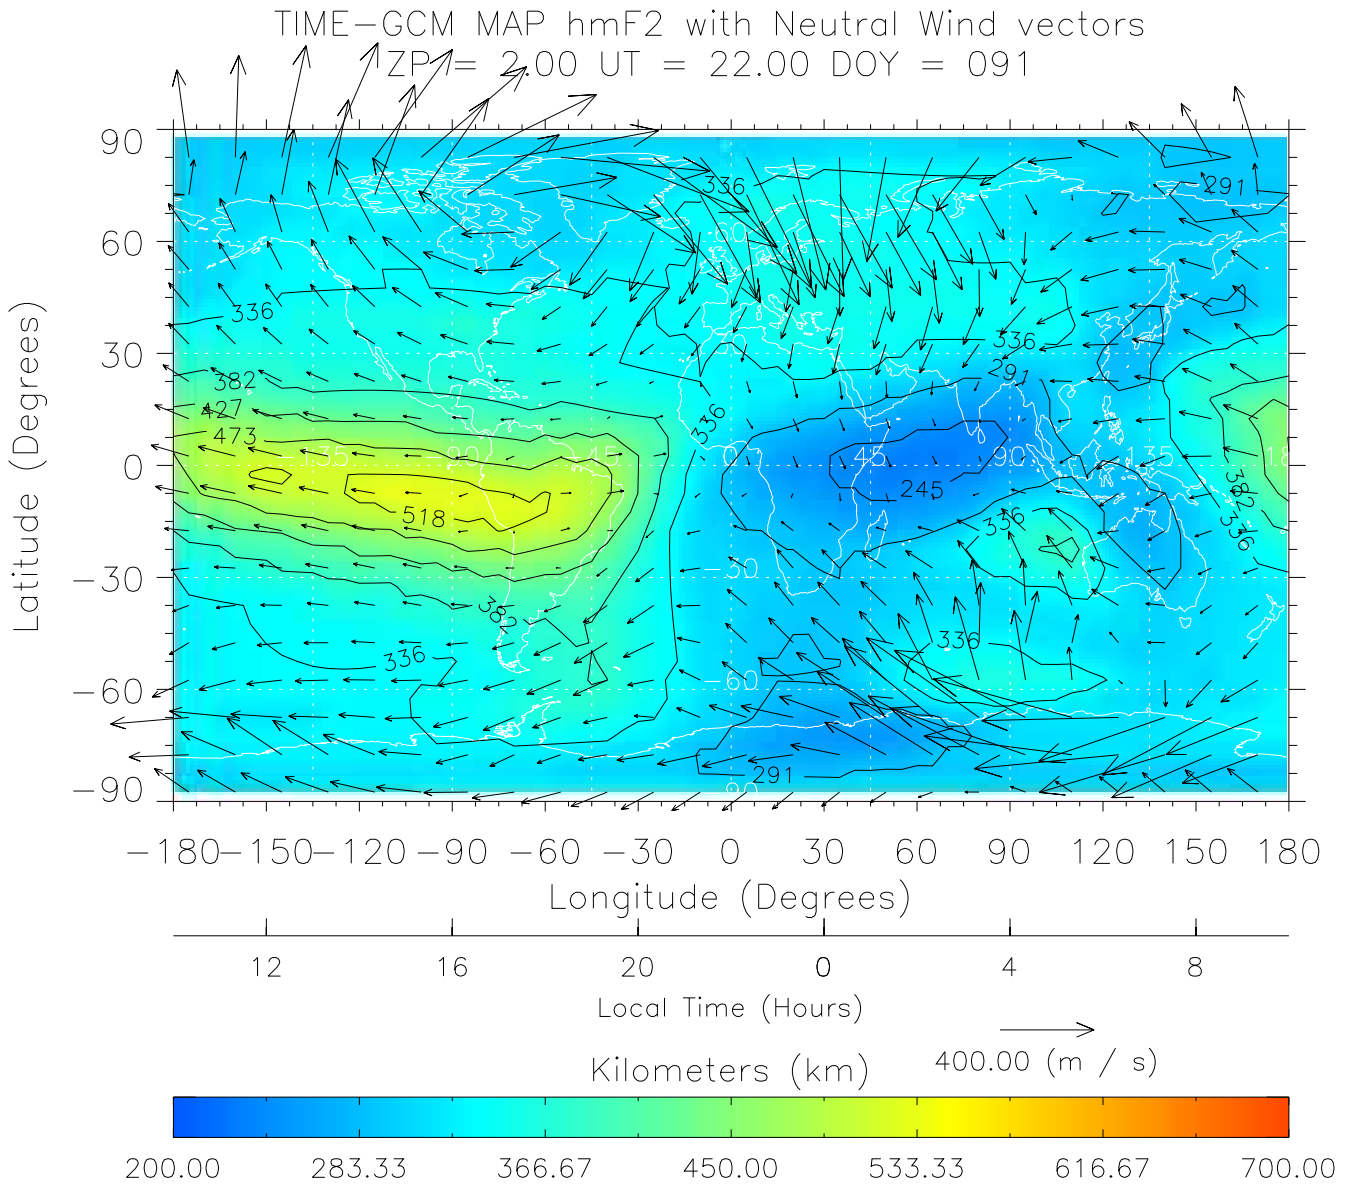

Created: Thu Mar 10 13:08:36 2005

From: /tgcm/histories/secondary/March2001/March2001_v1/091.nc