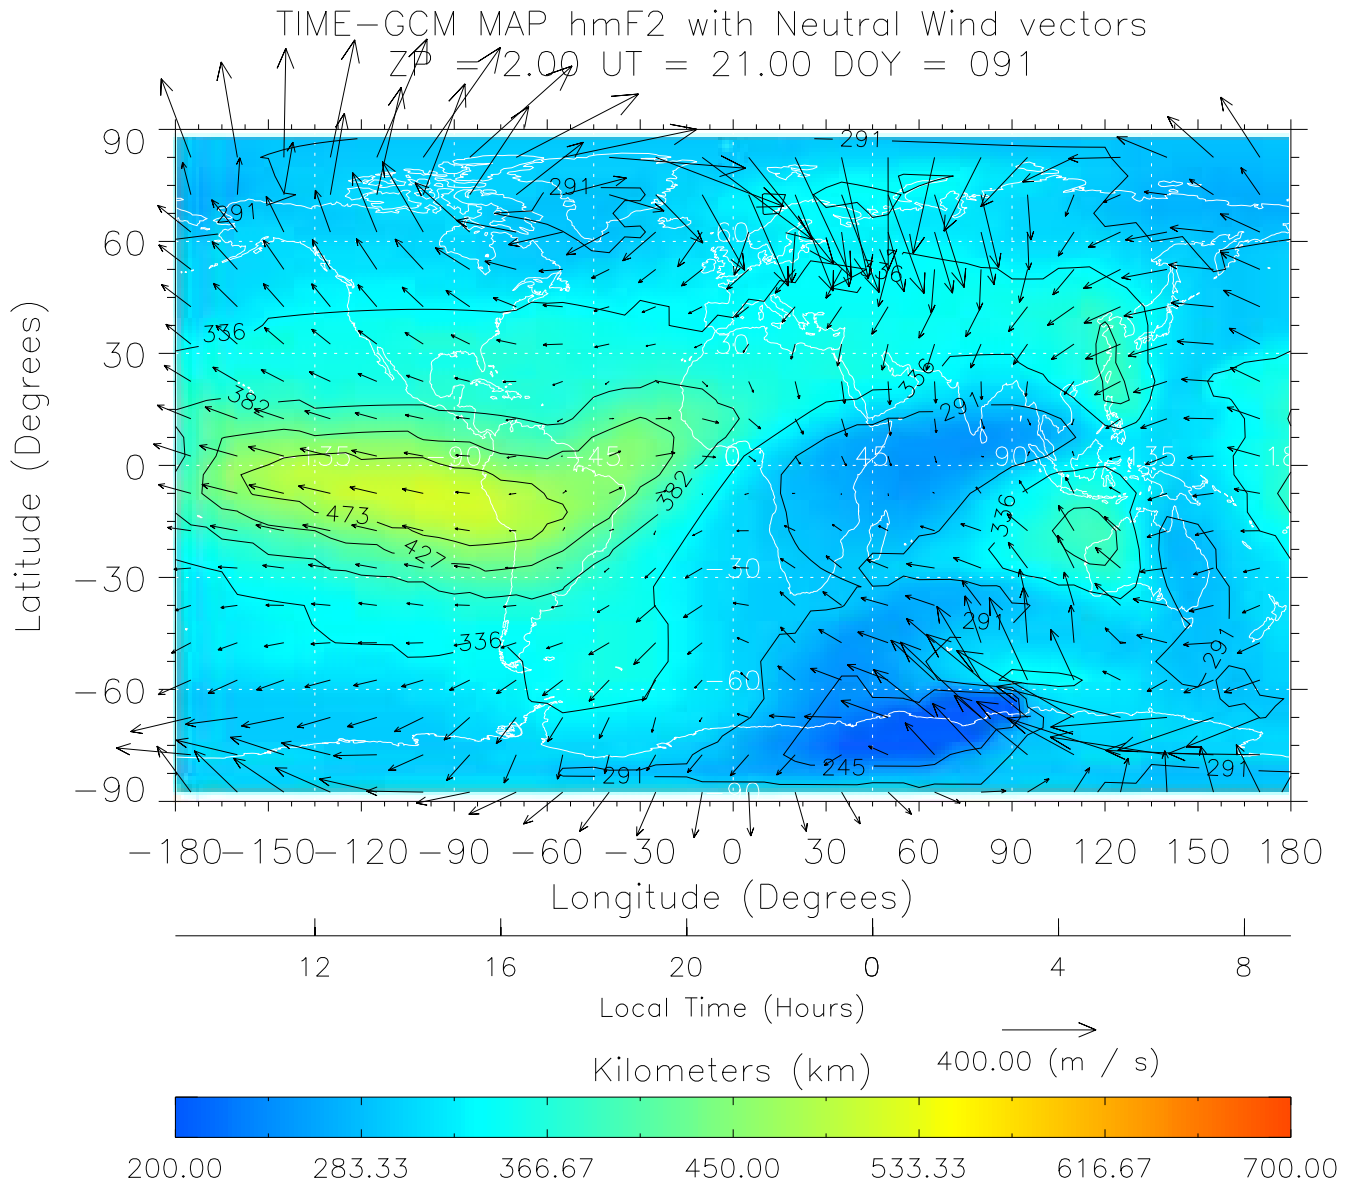

Created: Thu Mar 10 13:08:35 2005

From: /tgcm/histories/secondary/March2001/March2001_v1/091.nc