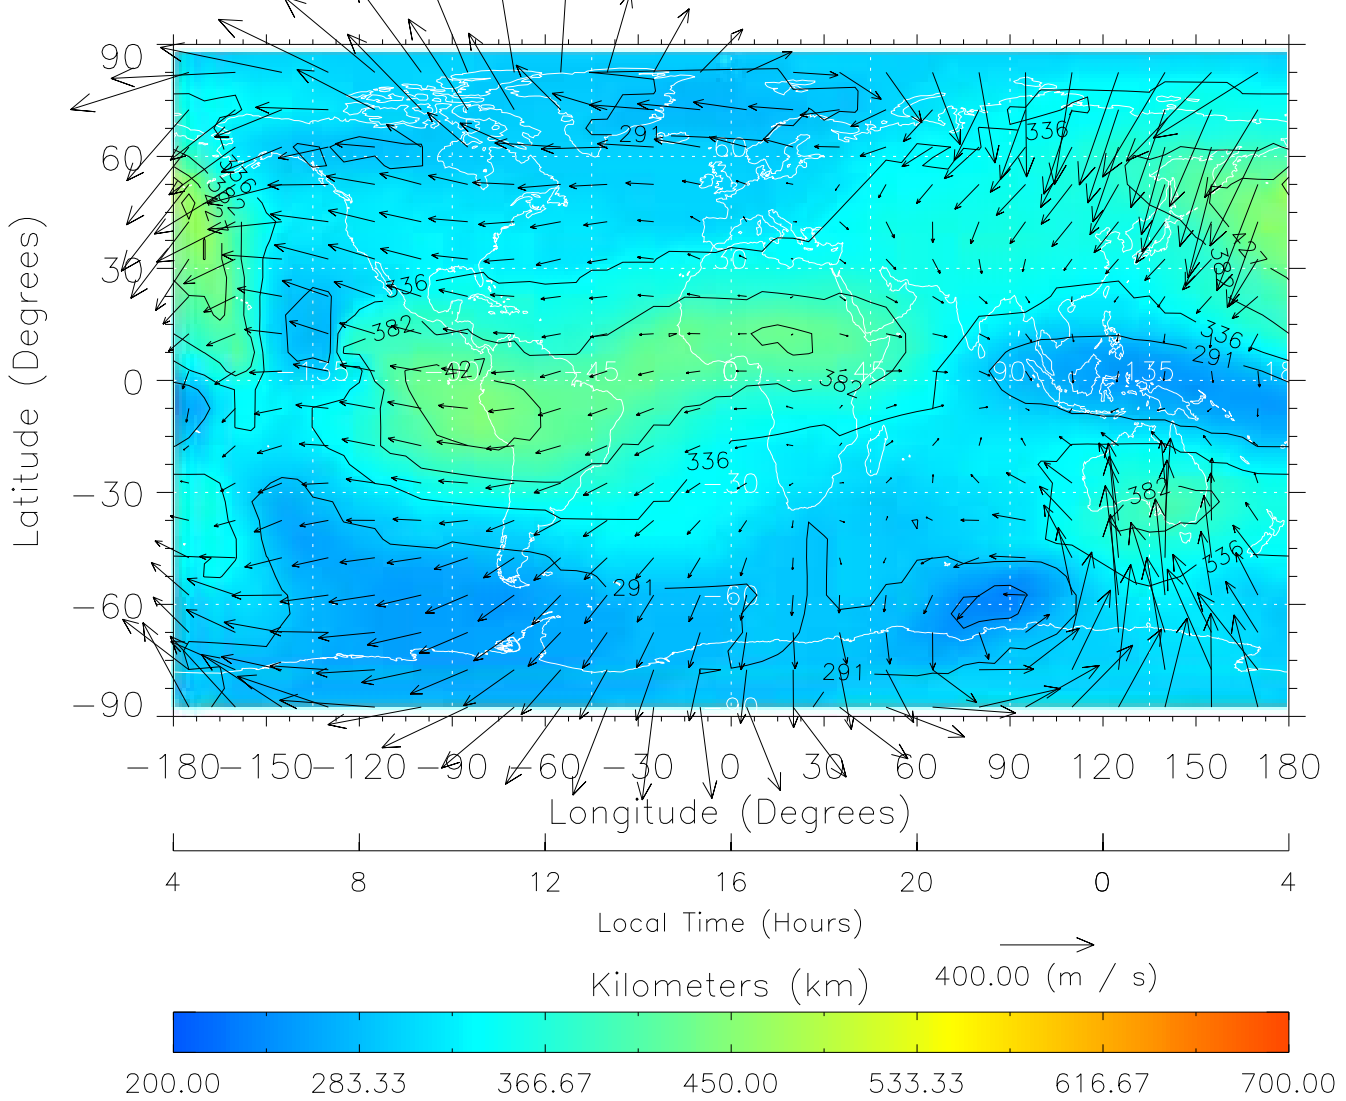

TIME-GCM MAP hmF2 with Neutral Wind vectors

ZP = 2.00 UT = 15.00 DOY = 091

Created: Thu Mar 10 13:08:32 2005

From: /tgcm/histories/secondary/March2001/March2001_v1/091.nc

TIME-GCM MAP hmF2 with Neutral Wind vectors

ZF = 2.00 UT = 16.00 DOY = 091

Created: Thu Mar 10 13:08:33 2005

From: /tgcm/histories/secondary/March2001/March2001_v1/091.nc

TIME-GCM MAP hmF2 with Neutral Wind vectors

ZP = 2.00 UT = 17.00 DOY = 091

Created: Thu Mar 10 13:08:33 2005