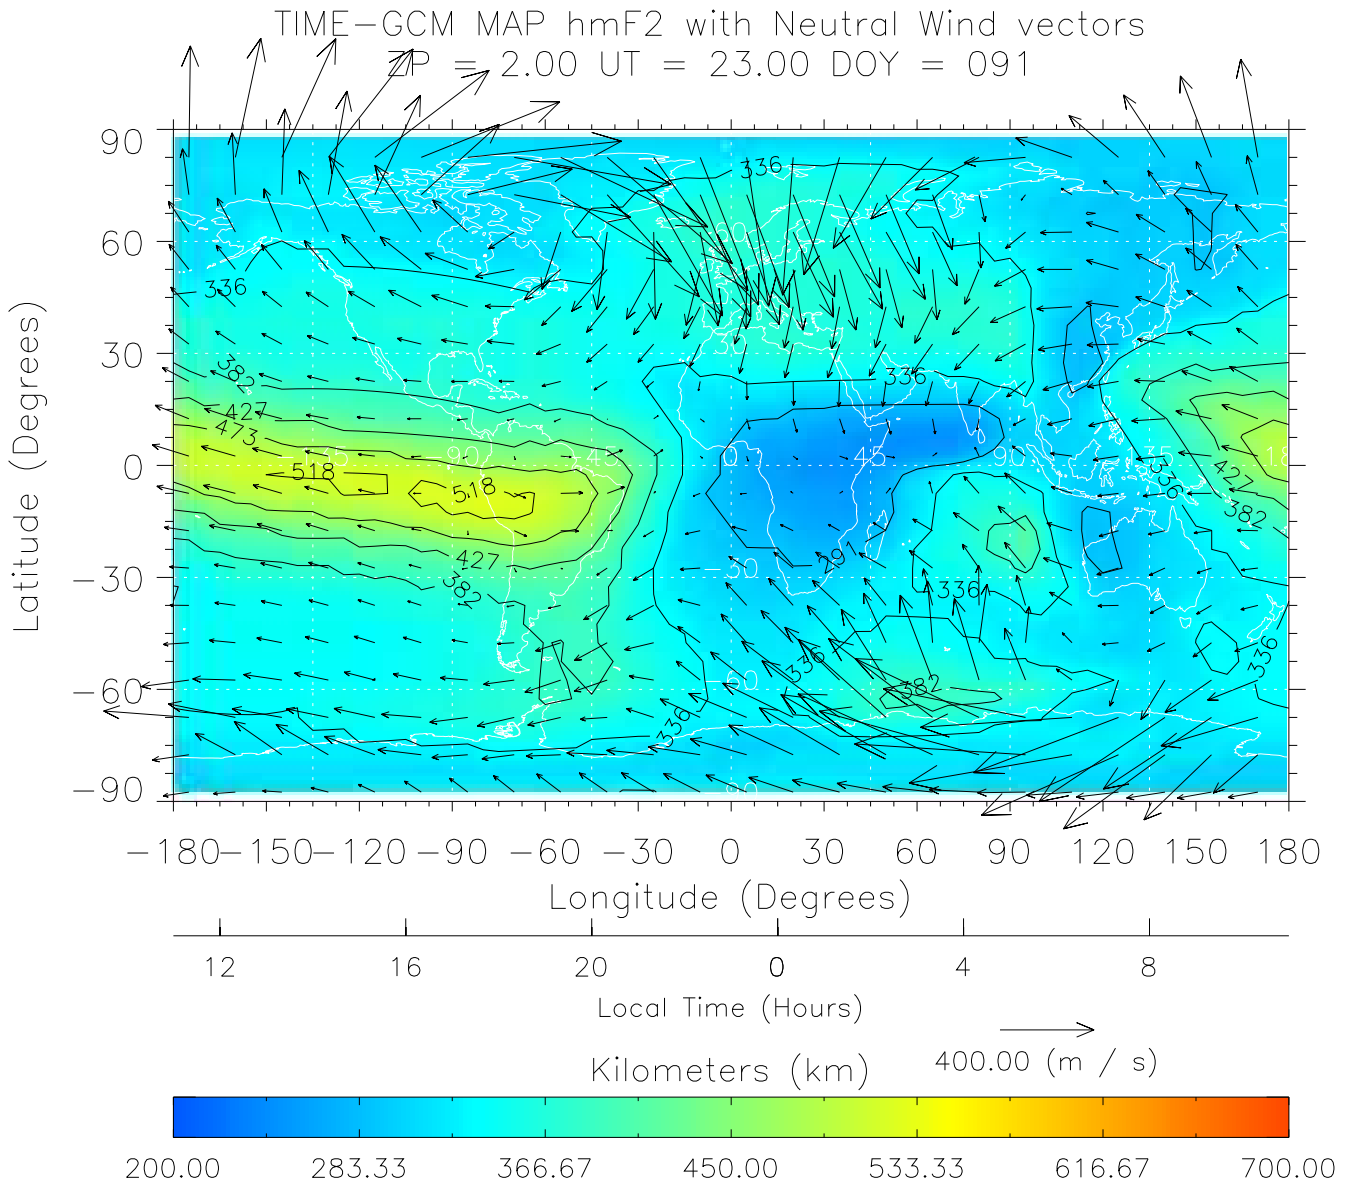

Created: Thu Mar 10 13:08:36 2005

From: /tgcm/histories/secondary/March2001/March2001_v1/091.nc