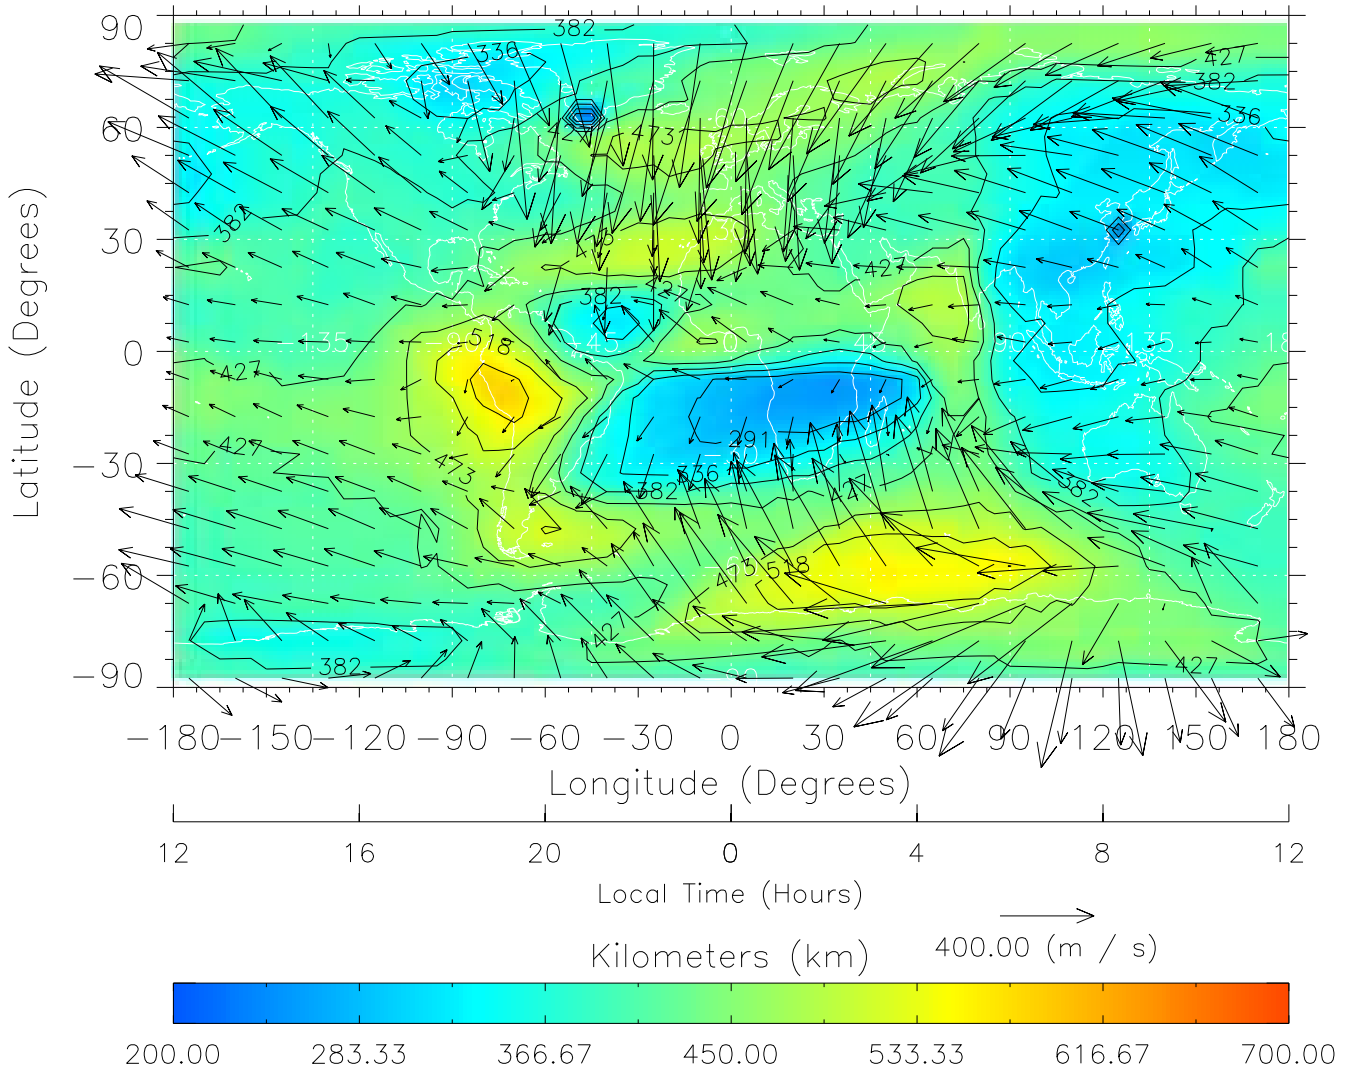

TIME-GCM MAP hmF2 with Neutral Wind vectors
ZP = 2.00 UT = 0.00 DOY = 091

Created: Thu Mar 10 13:08:25 2005

From: /tgcm/histories/secondary/March2001/March2001_v1/091.nc

Created: Thu Mar 10 13:08:26 2005

From: /tgcm/histories/secondary/March2001/March2001_v1/091.nc

Created: Thu Mar 10 13:08:26 2005

From: /tgcm/histories/secondary/March2001/March2001_v1/091.nc

TIME-GCM MAP hmF2 with Neutral Wind vectors

ZP = 2.00 UT = 3.00 DOY = 091