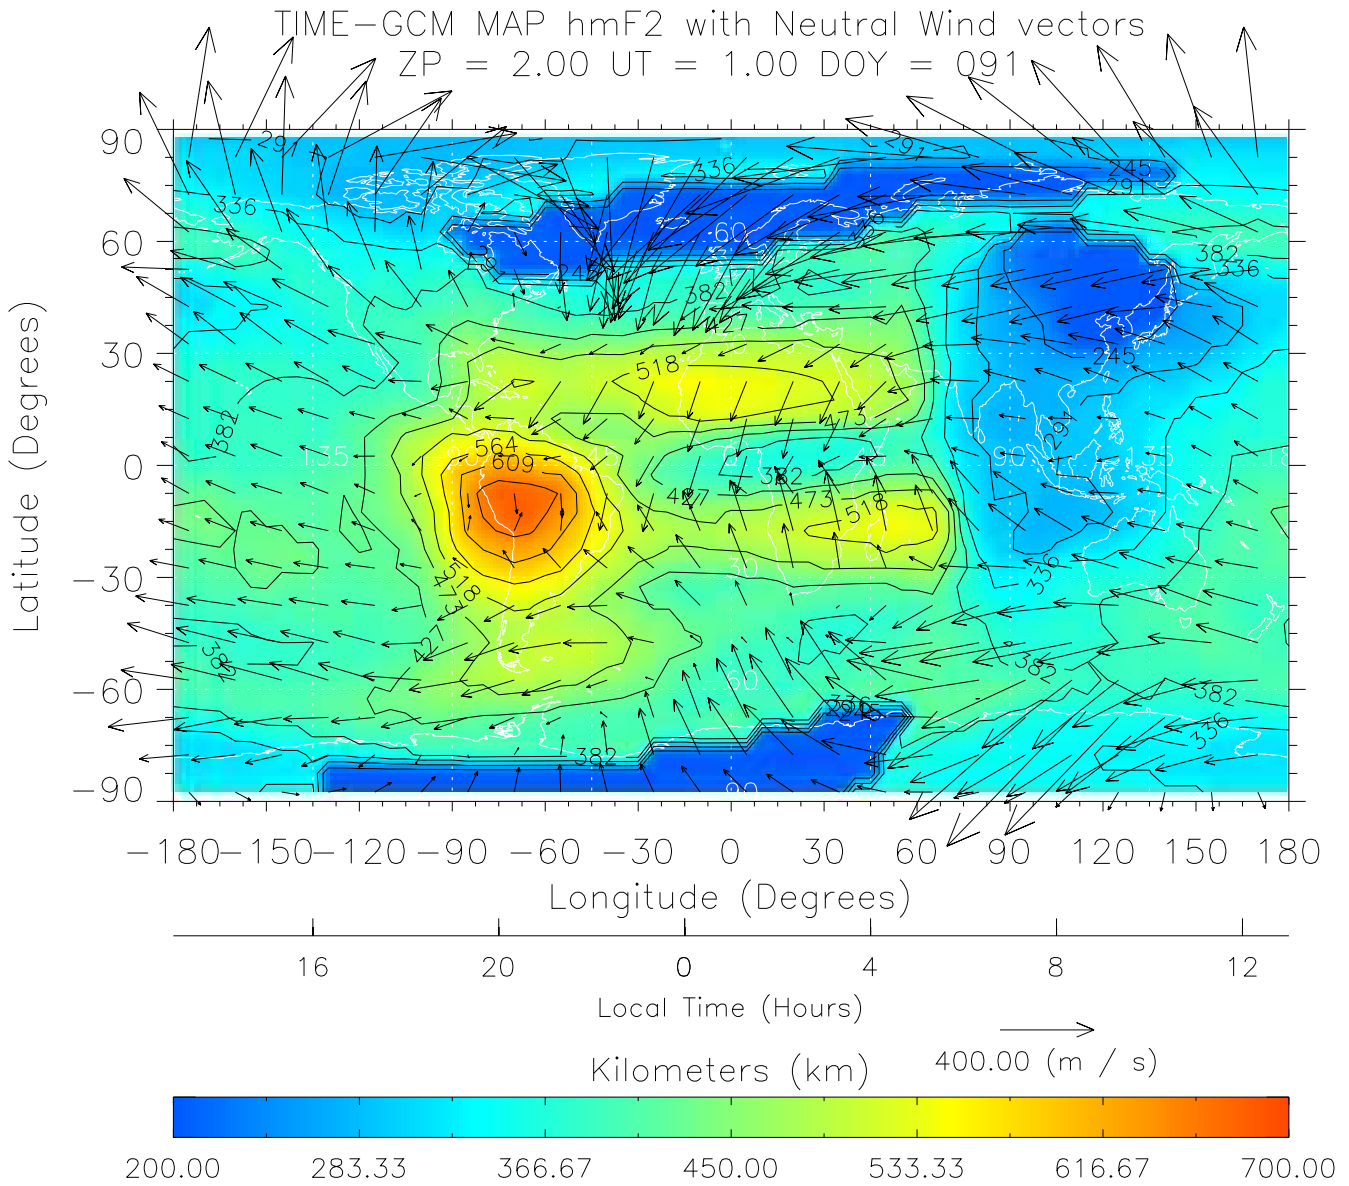

TIME-GCM MAP hmF2 with Neutral Wind vectors
ZP = 2.00 UT = 0.00 DOY = 091

Created: Thu Mar 10 13:08:25 2005

From: /tgcm/histories/secondary/March2001/March2001_v1/091.nc

Created: Thu Mar 10 13:08:26 2005

From: /tgcm/histories/secondary/March2001/March2001_v1/091.nc

Created: Thu Mar 10 13:08:26 2005

From: /tgcm/histories/secondary/March2001/March2001_v1/091.nc

TIME-GCM MAP hmF2 with Neutral Wind vectors

ZP = 2.00 UT = 3.00 DOY = 091