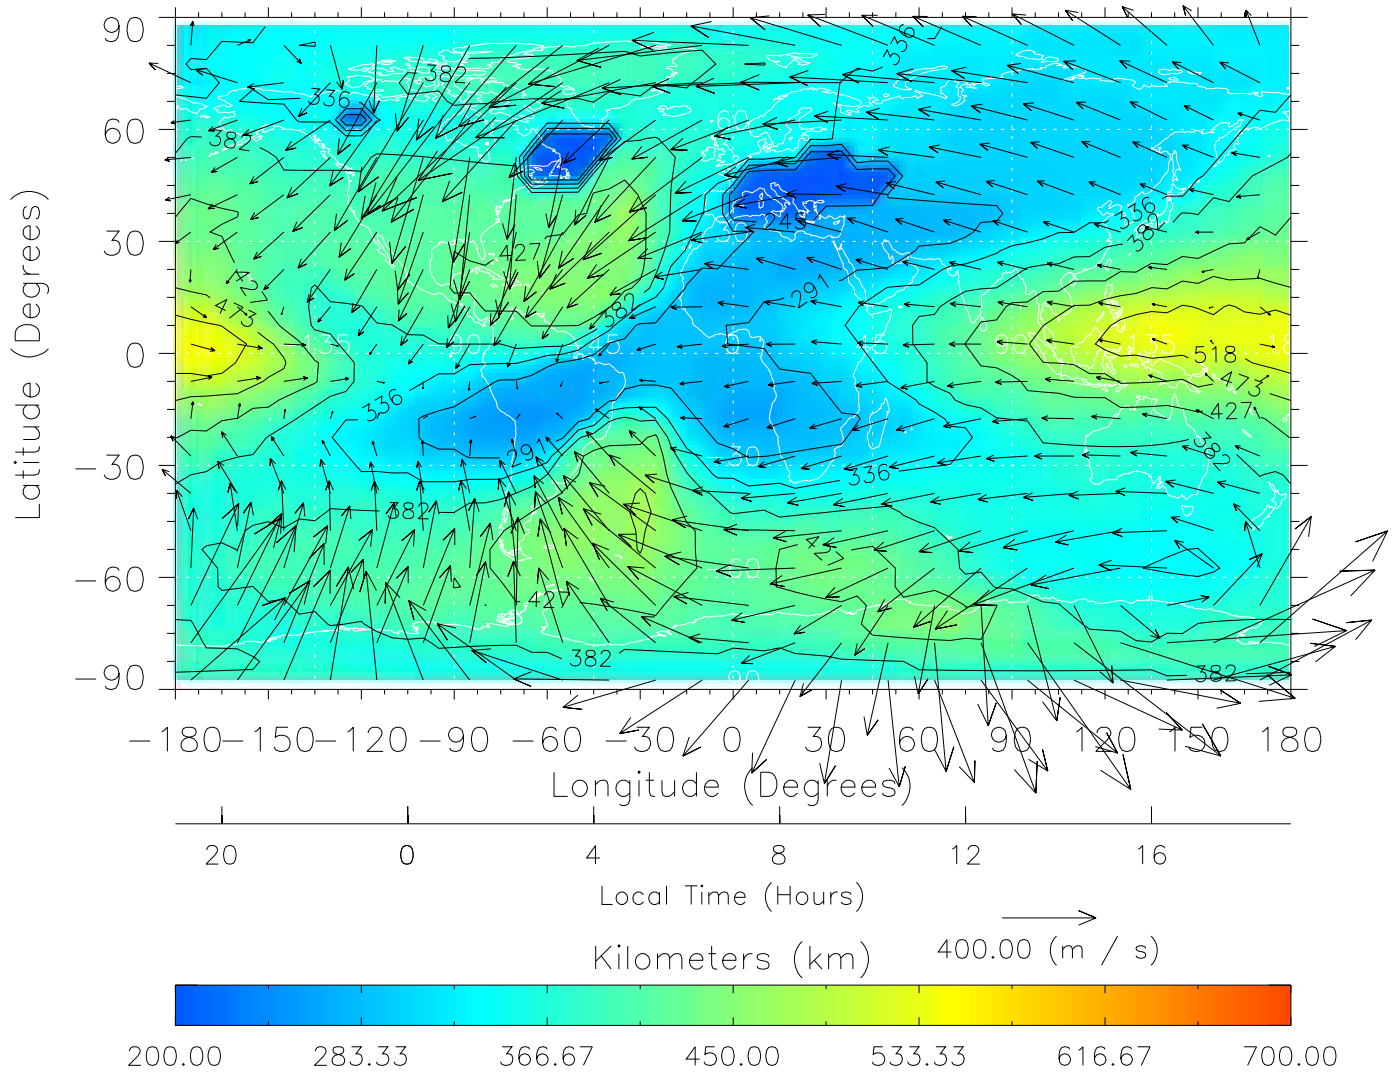

From: /tgcm/histories/secondary/March2001/March2001_v1/091.nc

TIME-GCM MAP hmF2 with Neutral Wind vectors
ZP = 2.00 UT = 6.00 DOY = 091

Created: Thu Mar 10 13:08:28 2005

From: /tgcm/histories/secondary/March2001/March2001_v1/091.nc

TIME-GCM MAP hmF2 with Neutral Wind vectors
ZP = 2.00 UT = 7.00 DOY = 091

Created: Thu Mar 10 13:08:29 2005

From: /tgcm/histories/secondary/March2001/March2001_v1/091.nc

TIME-GCM MAP hmF2 with Neutral Wind vectors
ZP = 2.00 UT = 8.00 DOY = 091