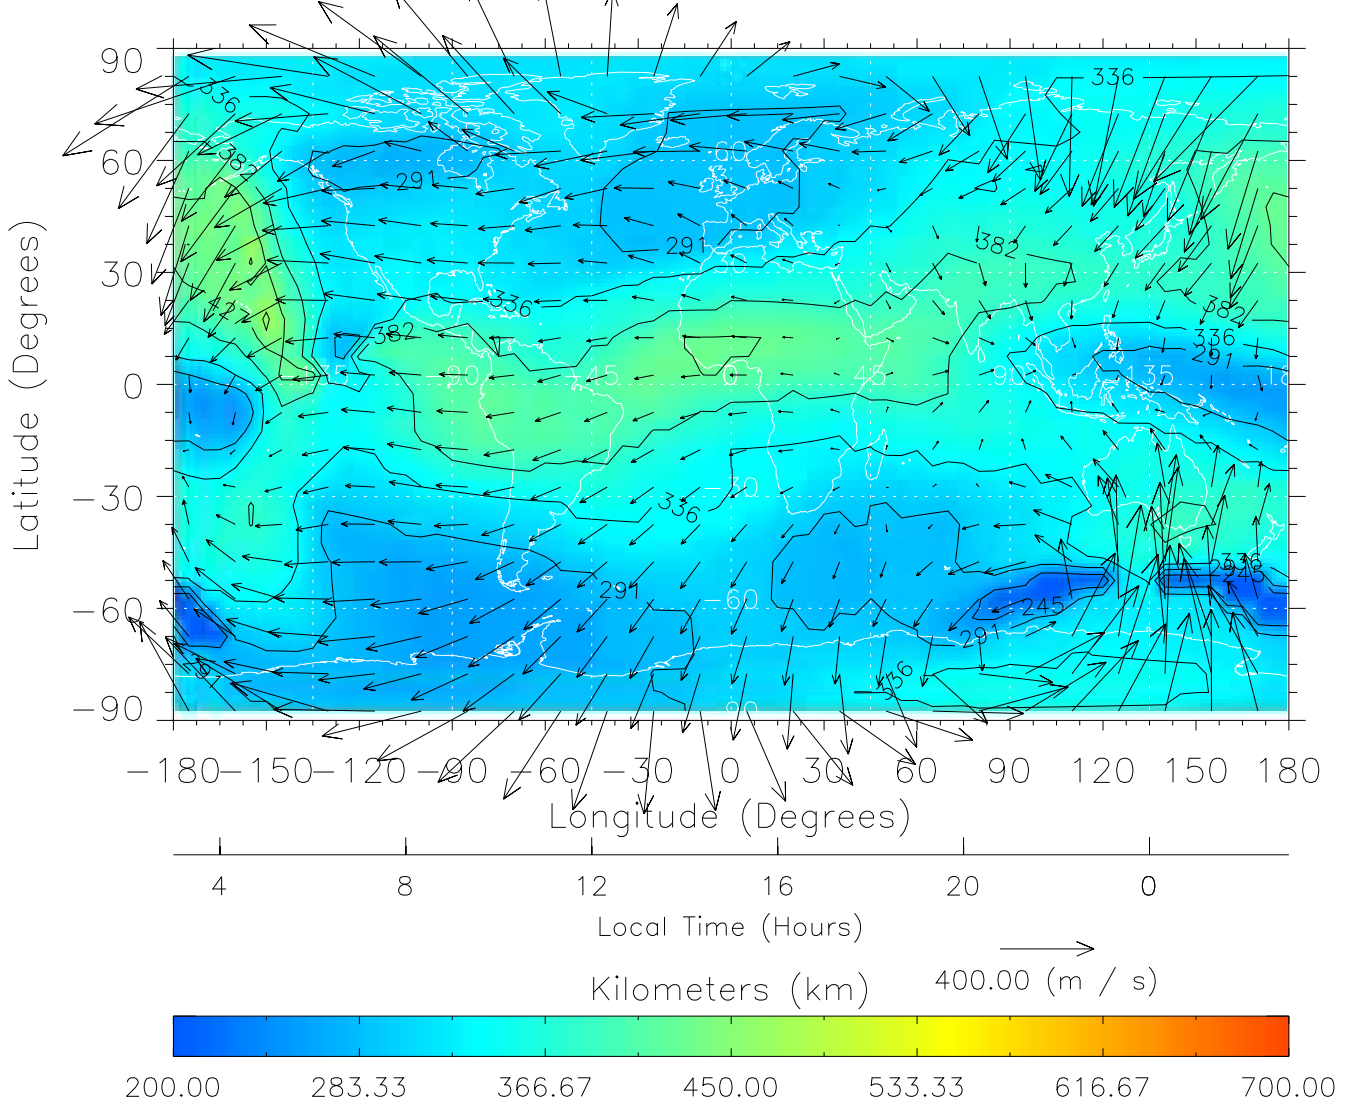

From: /tgcm/histories/secondary/March2001/March2001_v1/091.nc

TIME-GCM MAP hmF2 with Neutral Wind vectors
ZP = 2.00 UT = 14.00 DOY = 091

Created: Thu Mar 10 13:08:32 2005

From: /tgcm/histories/secondary/March2001/March2001_v1/091.nc

TIME-GCM MAP hmF2 with Neutral Wind vectors

ZP = 2.00 UT = 15.00 DOY = 091

Created: Thu Mar 10 13:08:32 2005

From: /tgcm/histories/secondary/March2001/March2001_v1/091.nc

TIME-GCM MAP hmF2 with Neutral Wind vectors