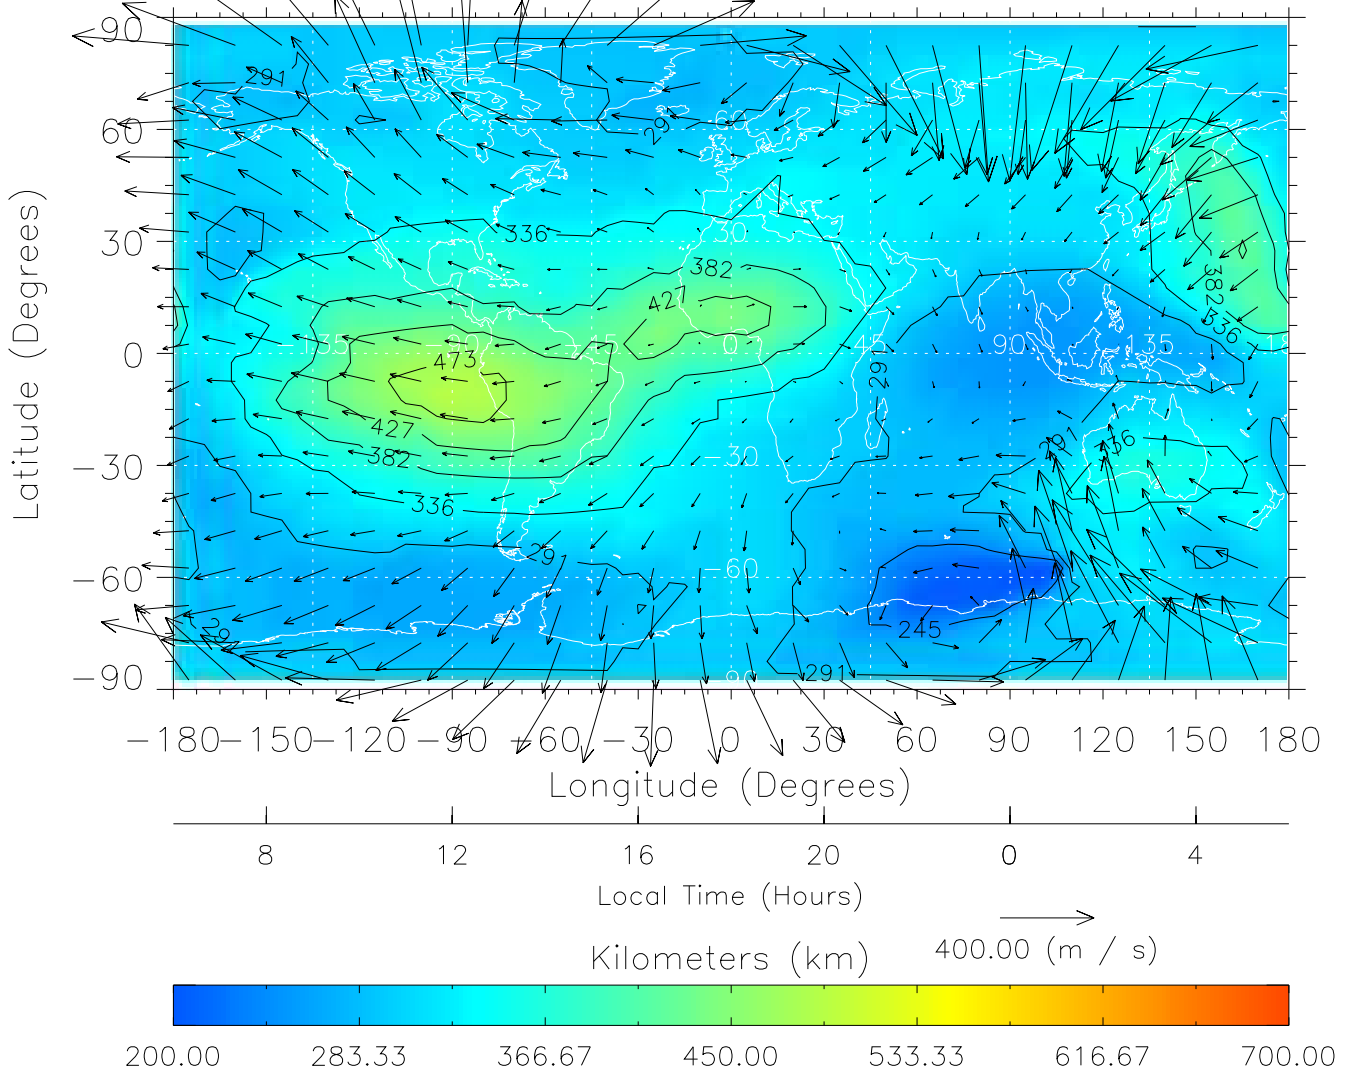

TIME-GCM MAP hmF2 with Neutral Wind vectors

AP = 2.00 UT = 18.00 DOY = 091

Created: Thu Mar 10 13:08:34 2005

From: /tgcm/histories/secondary/March2001/March2001_v1/091.nc