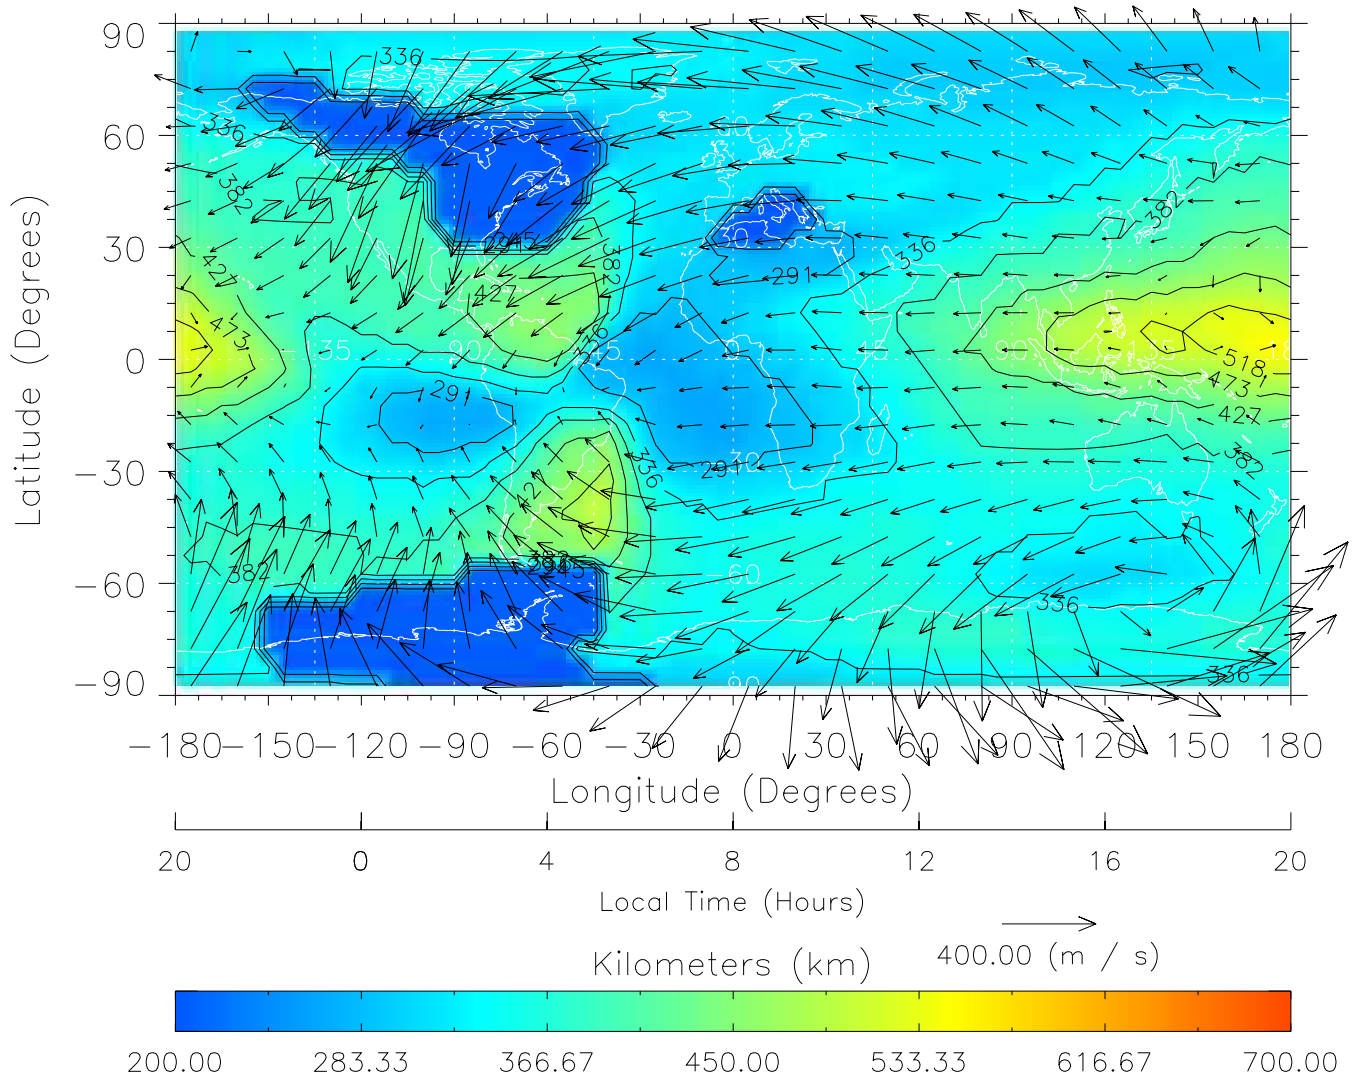

From: /tgcm/histories/secondary/March2001/March2001_v1/091.nc

TIME-GCM MAP hmF2 with Neutral Wind vectors
ZP = 2.00 UT = 6.00 DOY = 091

Created: Thu Mar 10 13:08:28 2005

From: /tgcm/histories/secondary/March2001/March2001_v1/091.nc

TIME-GCM MAP hmF2 with Neutral Wind vectors
ZP = 2.00 UT = 7.00 DOY = 091

Created: Thu Mar 10 13:08:29 2005

From: /tgcm/histories/secondary/March2001/March2001_v1/091.nc

TIME-GCM MAP hmF2 with Neutral Wind vectors
ZP = 2.00 UT = 8.00 DOY = 091