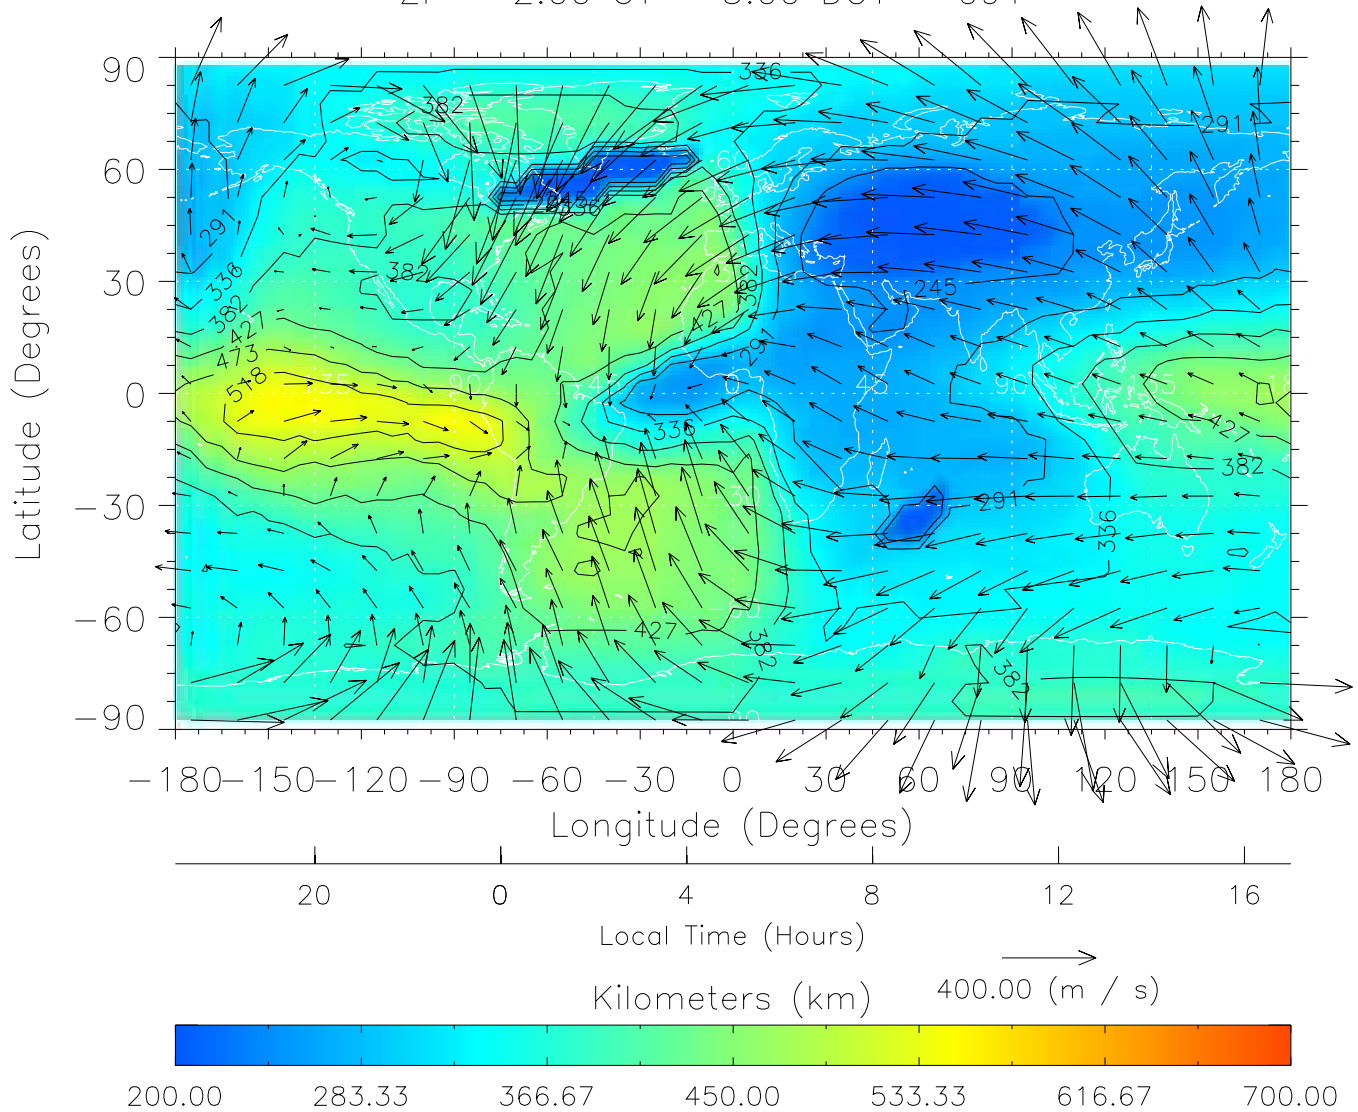

TIME-GCM MAP hmF2 with Neutral Wind vectors
ZP = 2.00 UT = 0.00 DOY = 091

Created: Thu Mar 10 13:08:25 2005

From: /tgcm/histories/secondary/March2001/March2001_v1/091.nc

Created: Thu Mar 10 13:08:26 2005

From: /tgcm/histories/secondary/March2001/March2001_v1/091.nc

Created: Thu Mar 10 13:08:26 2005

From: /tgcm/histories/secondary/March2001/March2001_v1/091.nc

TIME-GCM MAP hmF2 with Neutral Wind vectors

ZP = 2.00 UT = 3.00 DOY = 091

Created: Thu Mar 10 13:08:27 2005

From: /tgcm/histories/secondary/March2001/March2001_v1/091.nc

TIME-GCM MAP hmF2 with Neutral Wind vectors
ZP = 2.00 UT = 5.00 DOY = 091

Created: Thu Mar 10 13:08:28 2005