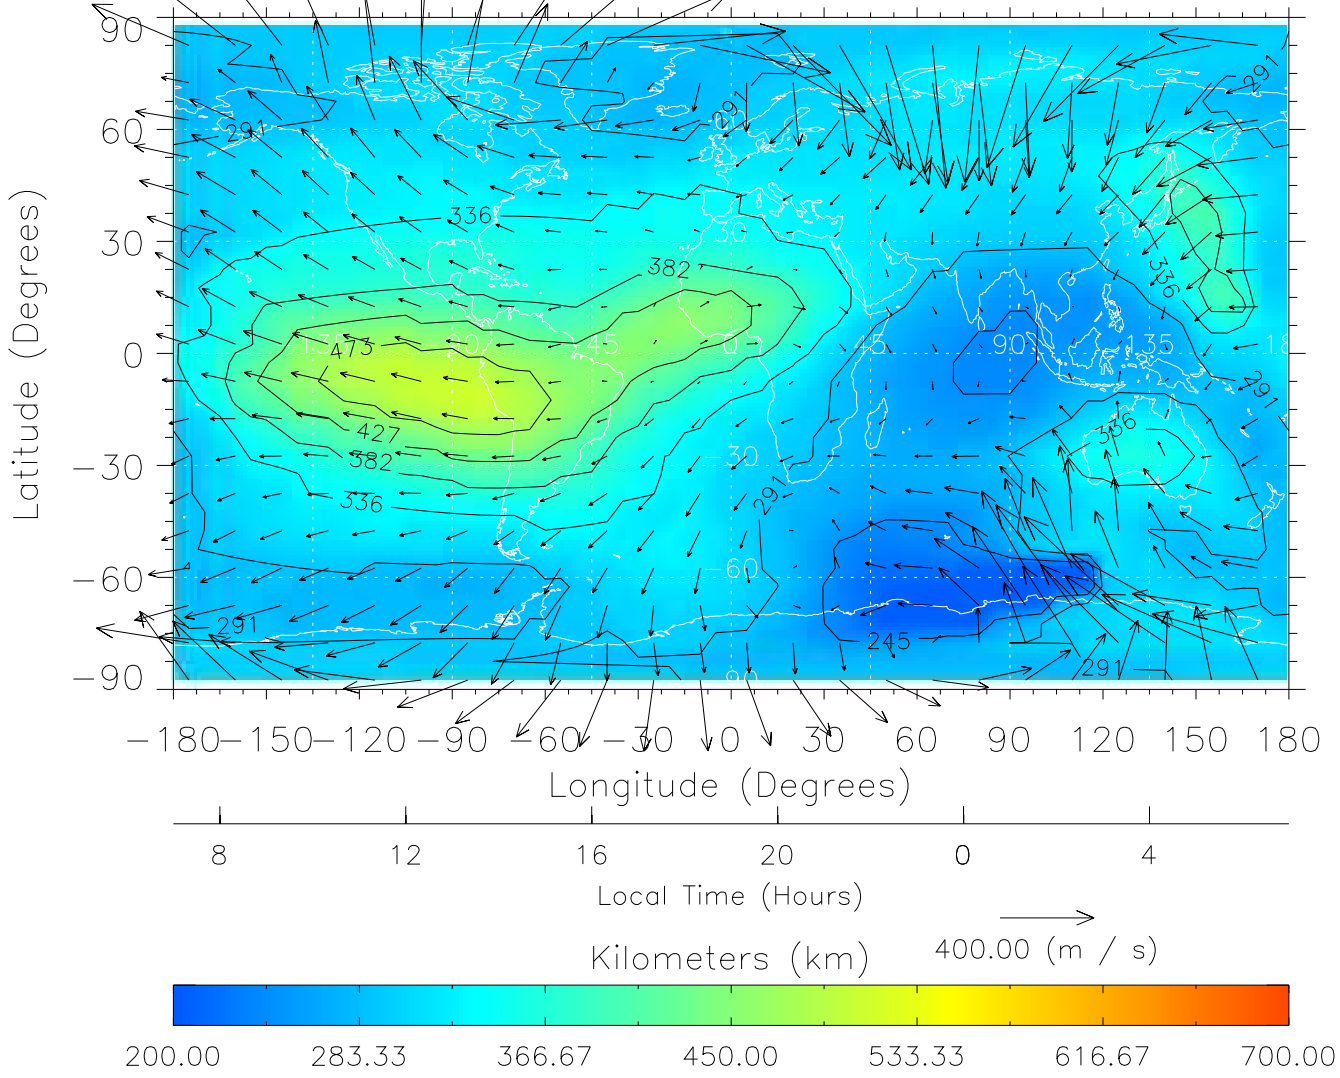

From: /tgcm/histories/secondary/March2001/March2001_v1/091.nc

TIME-GCM MAP hmF2 with Neutral Wind vectors

AP = 2.00 UT = 18.00 DOY = 091

Created: Thu Mar 10 13:08:34 2005

From: /tgcm/histories/secondary/March2001/March2001_v1/091.nc

TIME-GCM MAP hmF2 with Neutral Wind vectors
ZP = 2.00 UT = 19.00 DOY = 091

Created: Thu Mar 10 13:08:34 2005
From: /tgcm/histories/secondary/March2001/March2001_v1/091.nc

TIME-GCM MAP hmF2 with Neutral Wind vectors