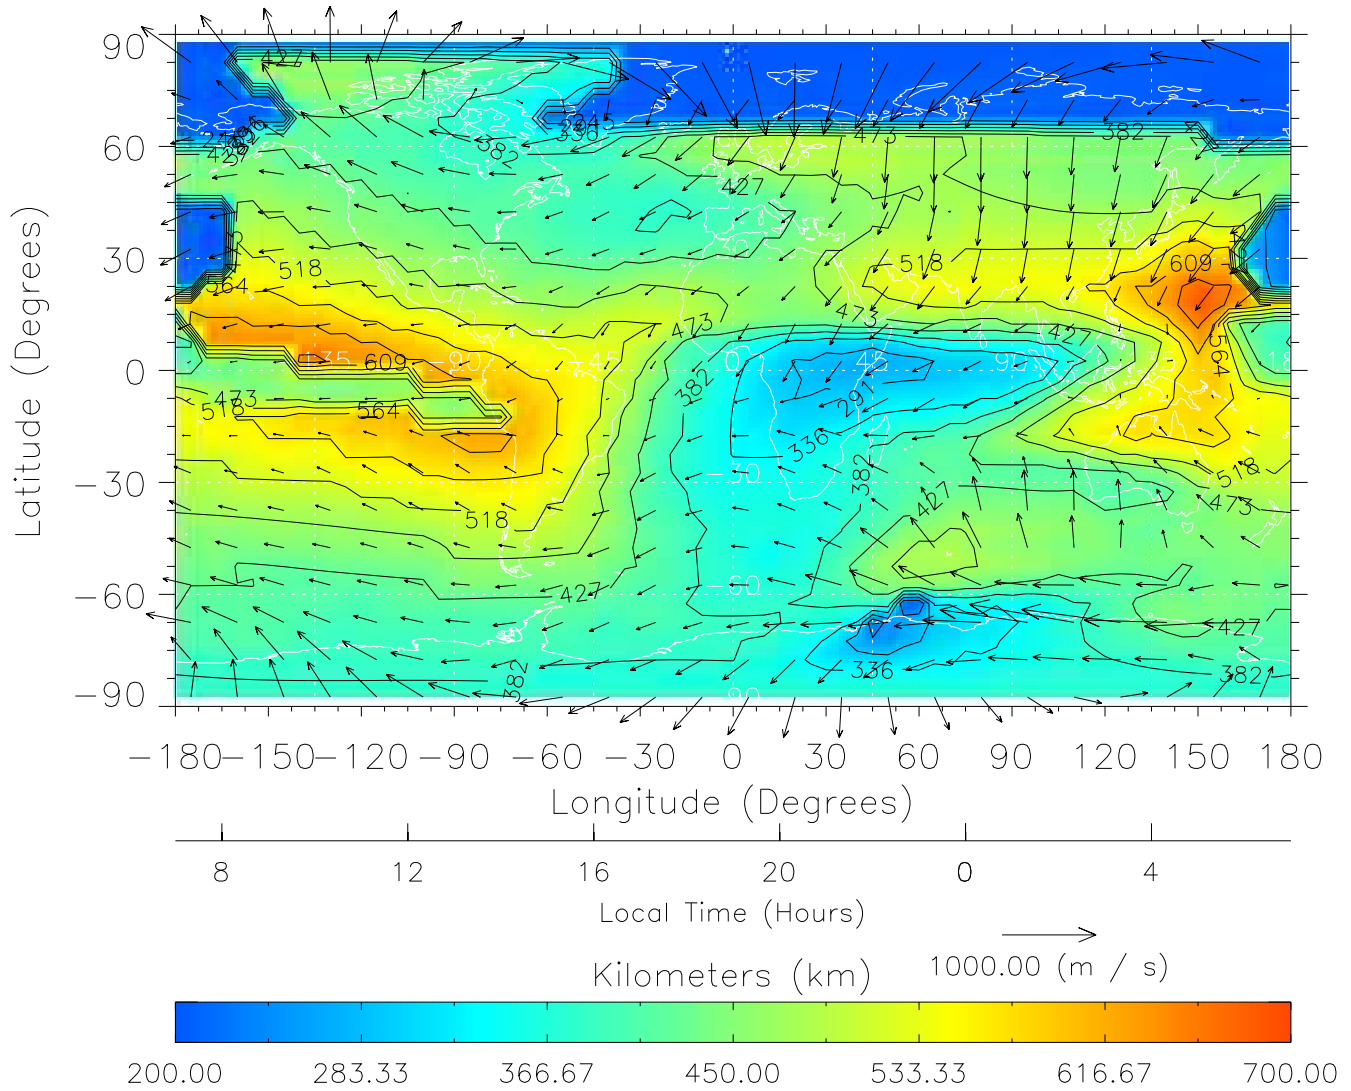

TIME-GCM MAP hmF2 with Neutral Wind vectors
ZP = 2.00 UT = 19.00 DOY = 090

Created: Thu Mar 10 13:07:01 2005

From: /tgcm/histories/secondary/March2001/March2001_v1/090.nc