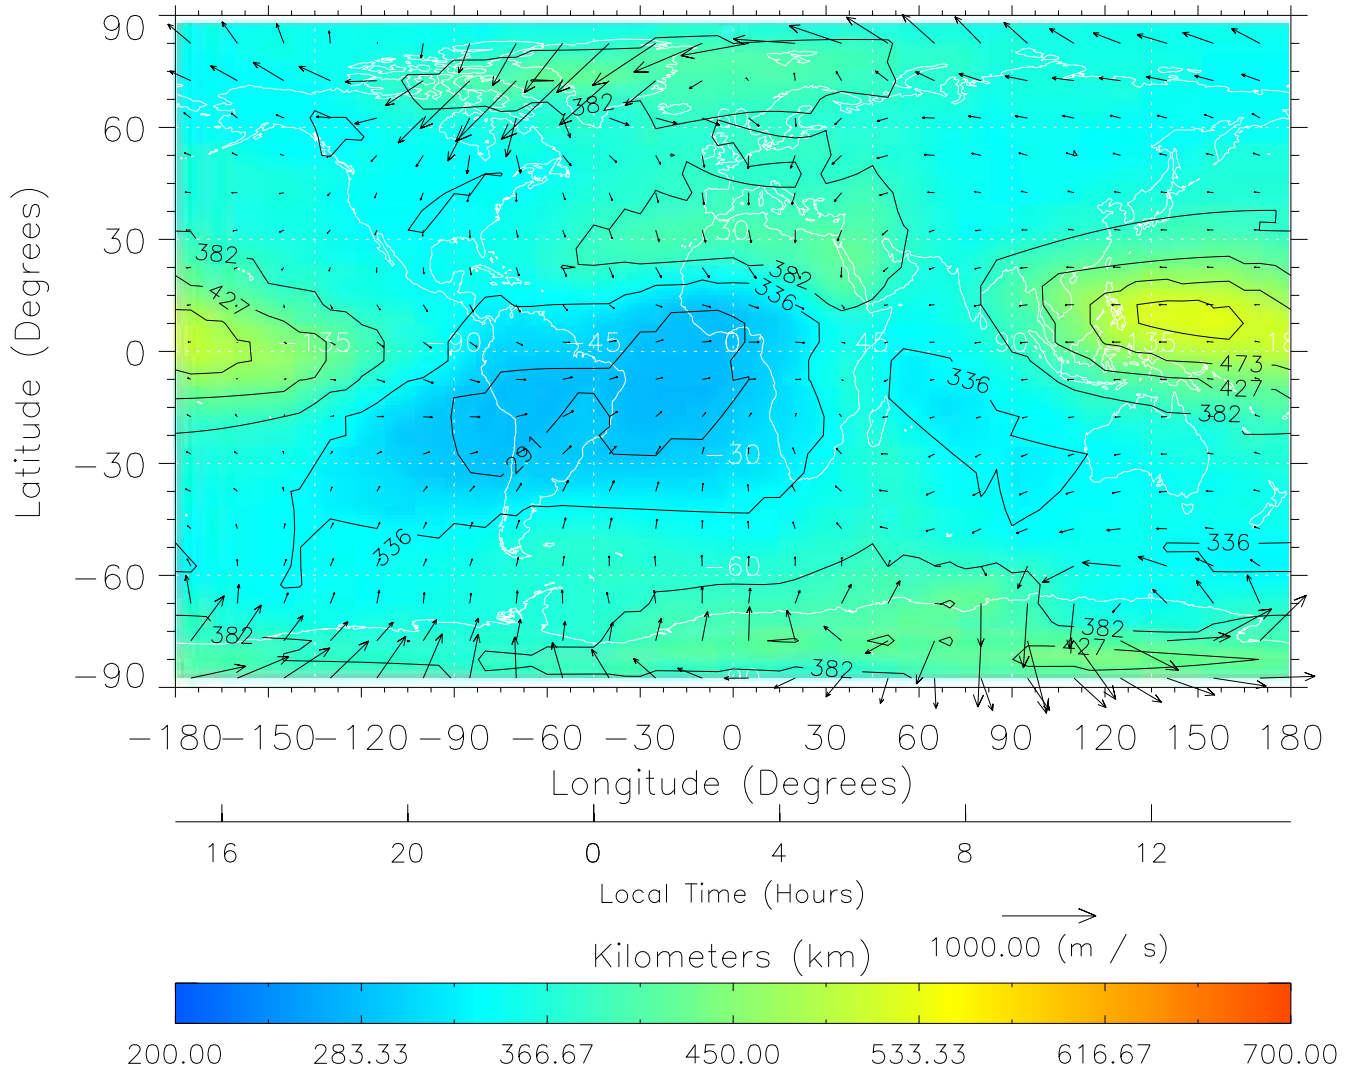

TIME-GCM MAP hmF2 with Neutral Wind vectors  
ZP = 2.00 UT = 0.00 DOY = 090

Created: Thu Mar 10 13:06:52 2005

From: /tgcm/histories/secondary/March2001/March2001\_v1/090.nc

TIME-GCM MAP hmF2 with Neutral Wind vectors  
ZP = 2.00 UT = 1.00 DOY = 090

Created: Thu Mar 10 13:06:52 2005

From: /tgcm/histories/secondary/March2001/March2001\_v1/090.nc

TIME-GCM MAP hmF2 with Neutral Wind vectors  
ZP = 2.00 UT = 2.00 DOY = 090

Created: Thu Mar 10 13:06:53 2005

From: /tgcm/histories/secondary/March2001/March2001\_v1/090.nc

TIME-GCM MAP hmF2 with Neutral Wind vectors  
ZP = 2.00 UT = 3.00 DOY = 090

Created: Thu Mar 10 13:06:53 2005

From: /tgcm/histories/secondary/March2001/March2001\_v1/090.nc