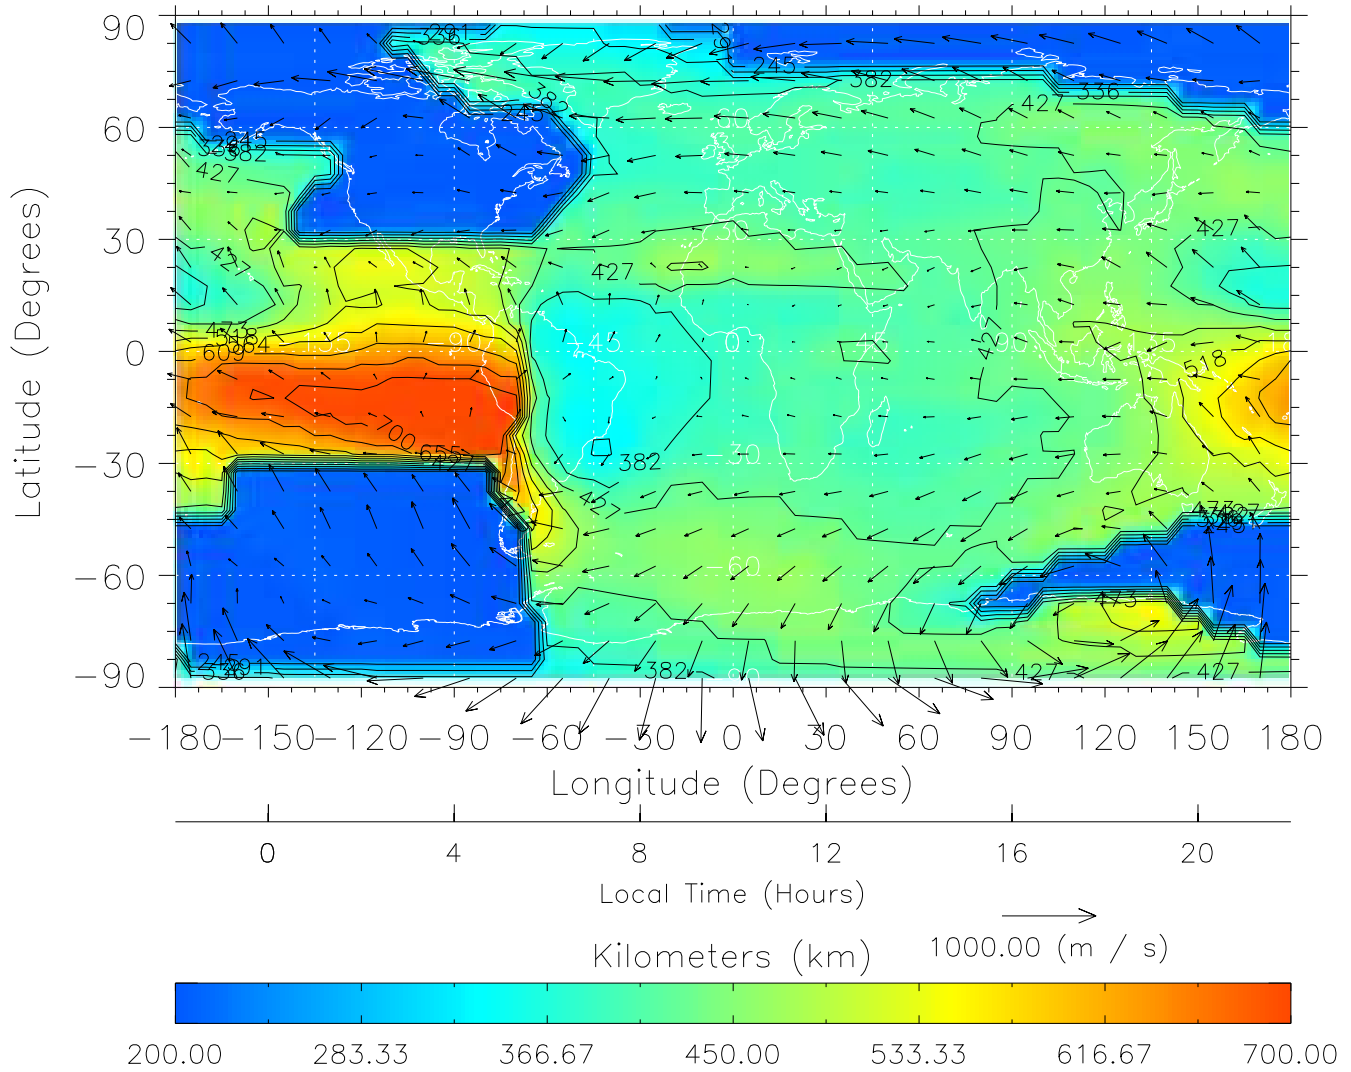

TIME-GCM MAP hmF2 with Neutral Wind vectors

ZP = 2.00 UT = 8.00 DOY = 090

Created: Thu Mar 10 13:06:56 2005

From: /tgcm/histories/secondary/March2001/March2001\_v1/090.nc

TIME-GCM MAP hmF2 with Neutral Wind vectors  
ZP = 2.00 UT = 9.00 DOY = 090

Created: Thu Mar 10 13:06:56 2005

From: /tgcm/histories/secondary/March2001/March2001\_v1/090.nc

TIME-GCM MAP hmF2 with Neutral Wind vectors  
ZP = 2.00 UT = 10.00 DOY = 090

Created: Thu Mar 10 13:06:57 2005