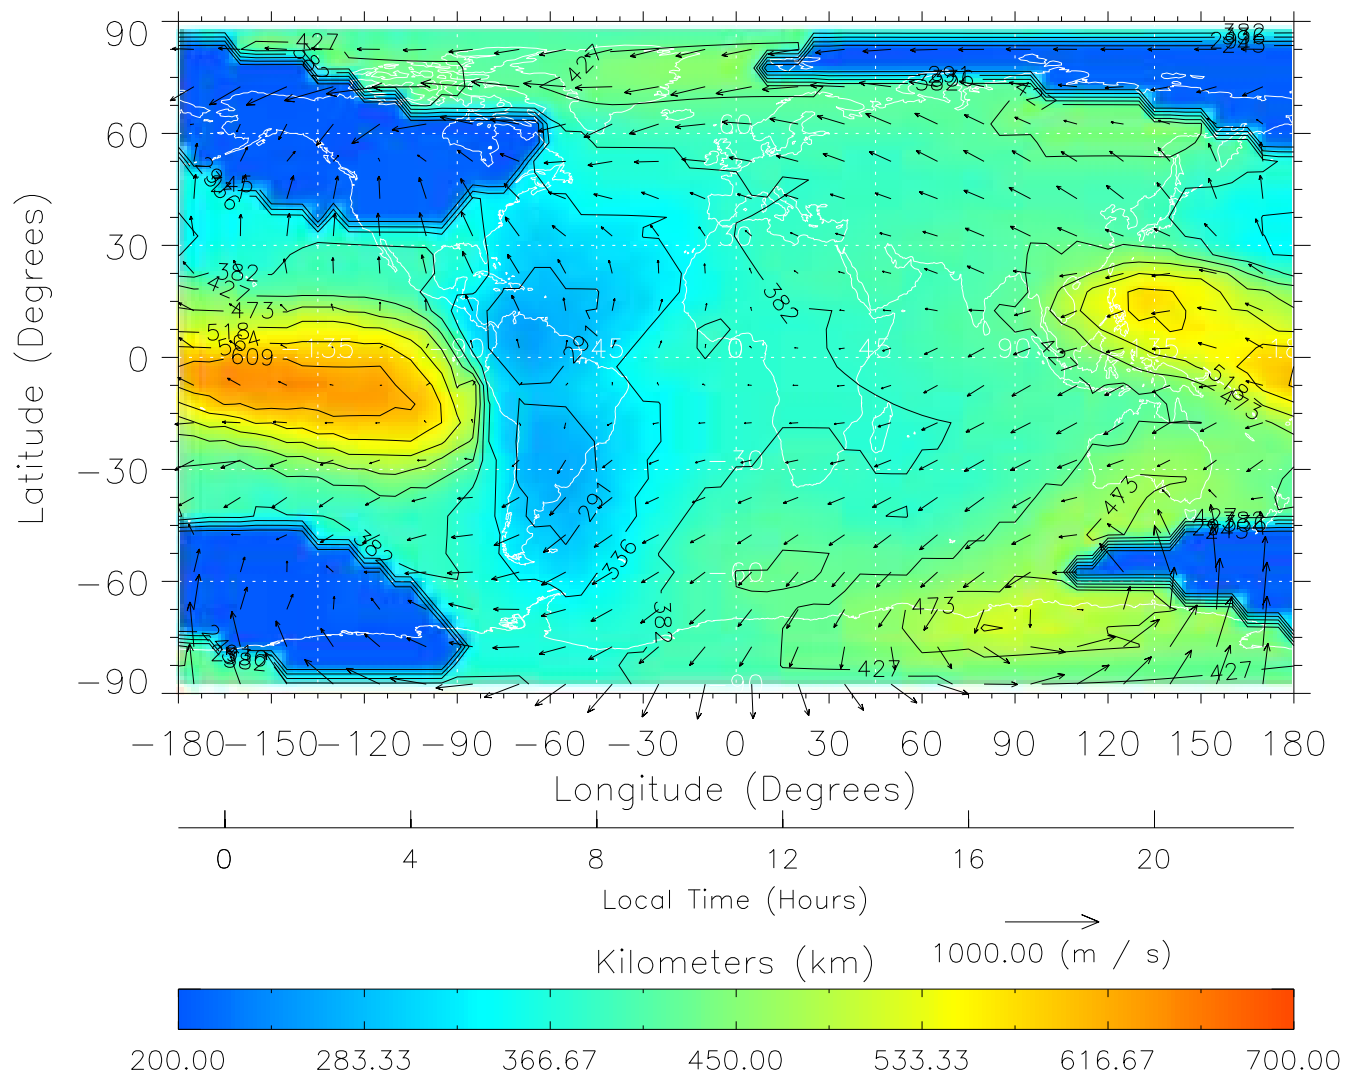

TIME-GCM MAP hmF2 with Neutral Wind vectors
ZP = 2.00 UT = 11.00 DOY = 090

Created: Thu Mar 10 13:06:57 2005

From: /tgcm/histories/secondary/March2001/March2001_v1/090.nc