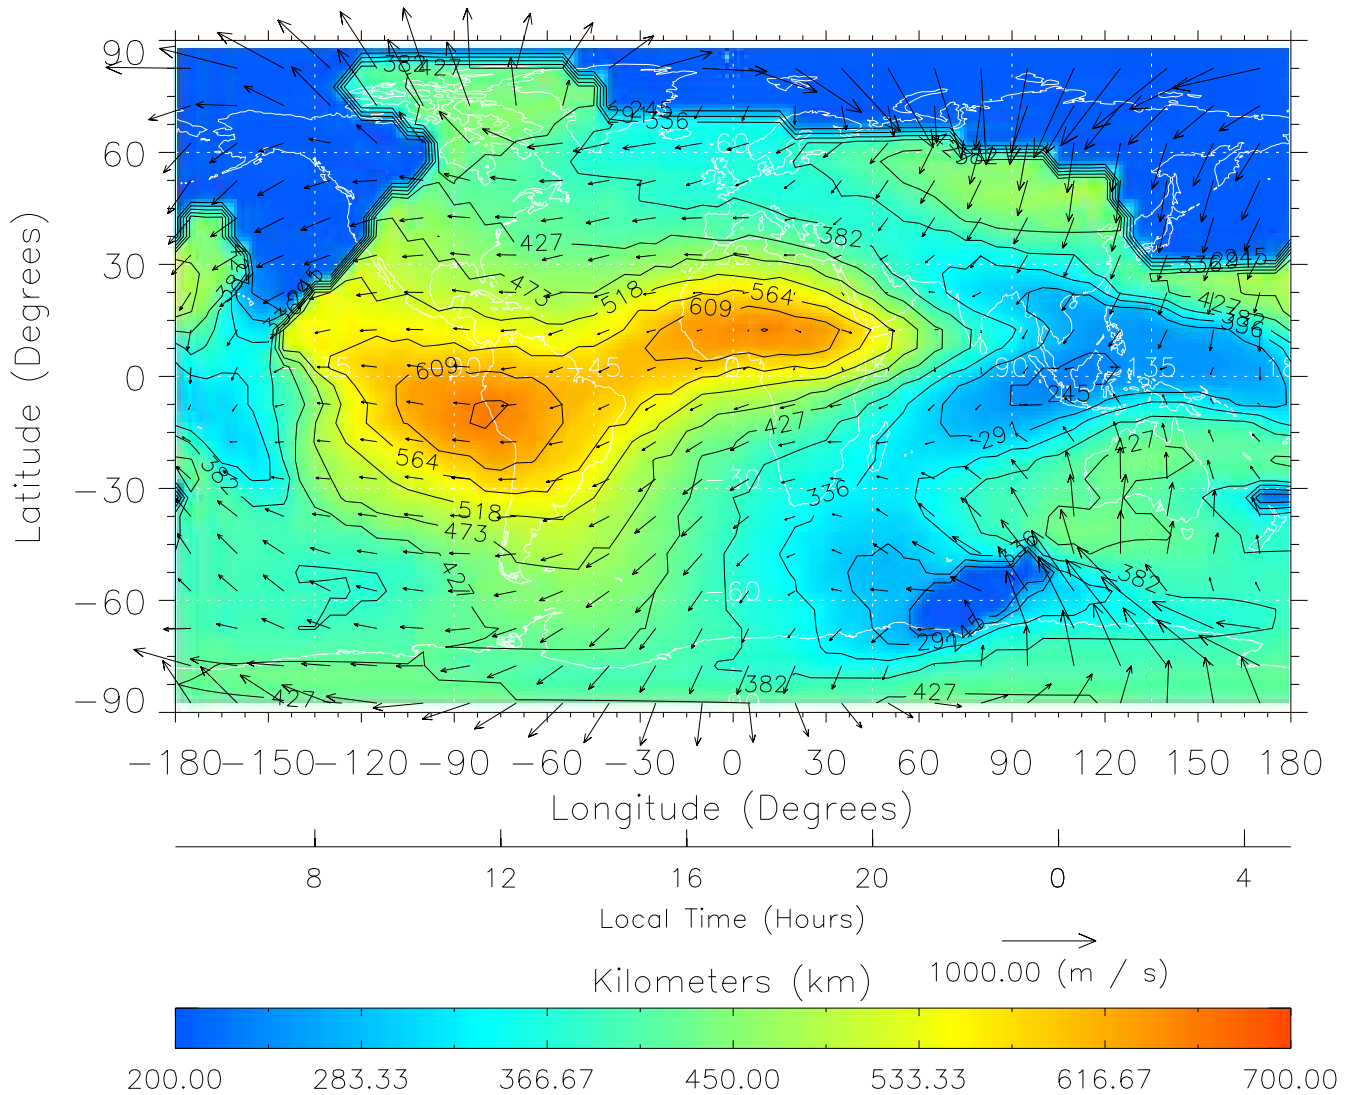

From: /tgcm/histories/secondary/March2001/March2001\_v1/090.nc

TIME-GCM MAP hmF2 with Neutral Wind vectors  
ZP = 2.00 UT = 15.00 DOY = 090

Created: Thu Mar 10 13:06:59 2005

From: /tgcm/histories/secondary/March2001/March2001\_v1/090.nc

TIME-GCM MAP hmF2 with Neutral Wind vectors  
ZP = 2.00 UT = 16.00 DOY = 090

Created: Thu Mar 10 13:06:59 2005

From: /tgcm/histories/secondary/March2001/March2001\_v1/090.nc

TIME-GCM MAP hmF2 with Neutral Wind vectors  
ZP = 2.00 UT = 17.00 DOY = 090