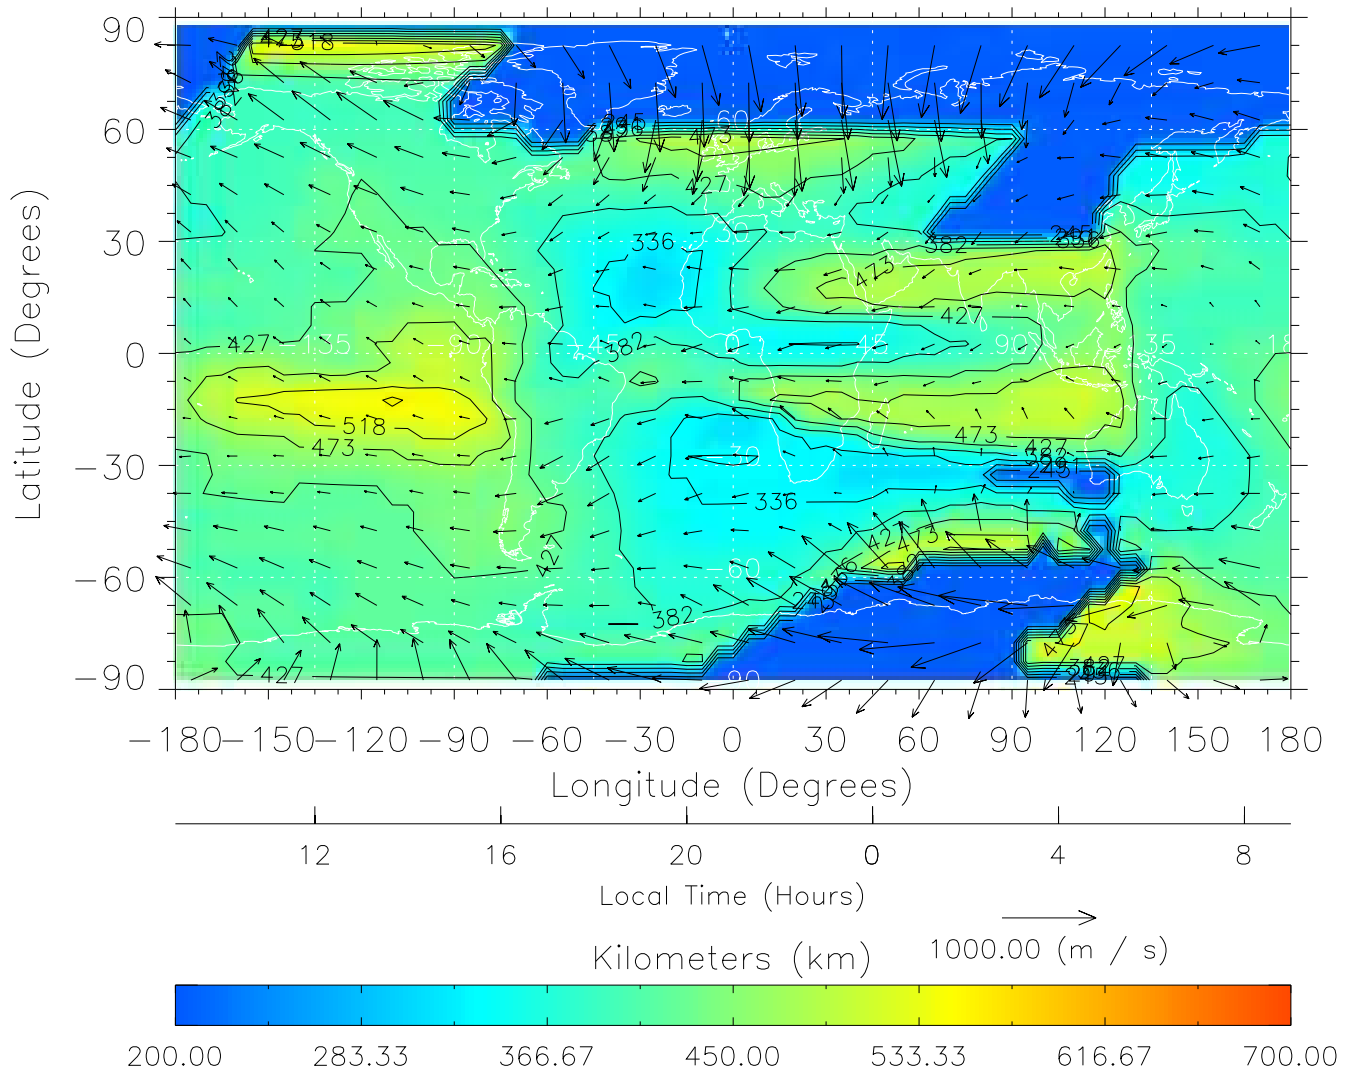

From: /tgcm/histories/secondary/March2001/March2001\_v1/090.nc

TIME-GCM MAP hmF2 with Neutral Wind vectors  
ZP = 2.00 UT = 19.00 DOY = 090

Created: Thu Mar 10 13:07:01 2005

From: /tgcm/histories/secondary/March2001/March2001\_v1/090.nc

TIME-GCM MAP hmF2 with Neutral Wind vectors  
ZP = 2.00 UT = 20.00 DOY = 090

Created: Thu Mar 10 13:07:01 2005

From: /tgcm/histories/secondary/March2001/March2001\_v1/090.nc

TIME-GCM MAP hmF2 with Neutral Wind vectors  
ZP = 2.00 UT = 21.00 DOY = 090