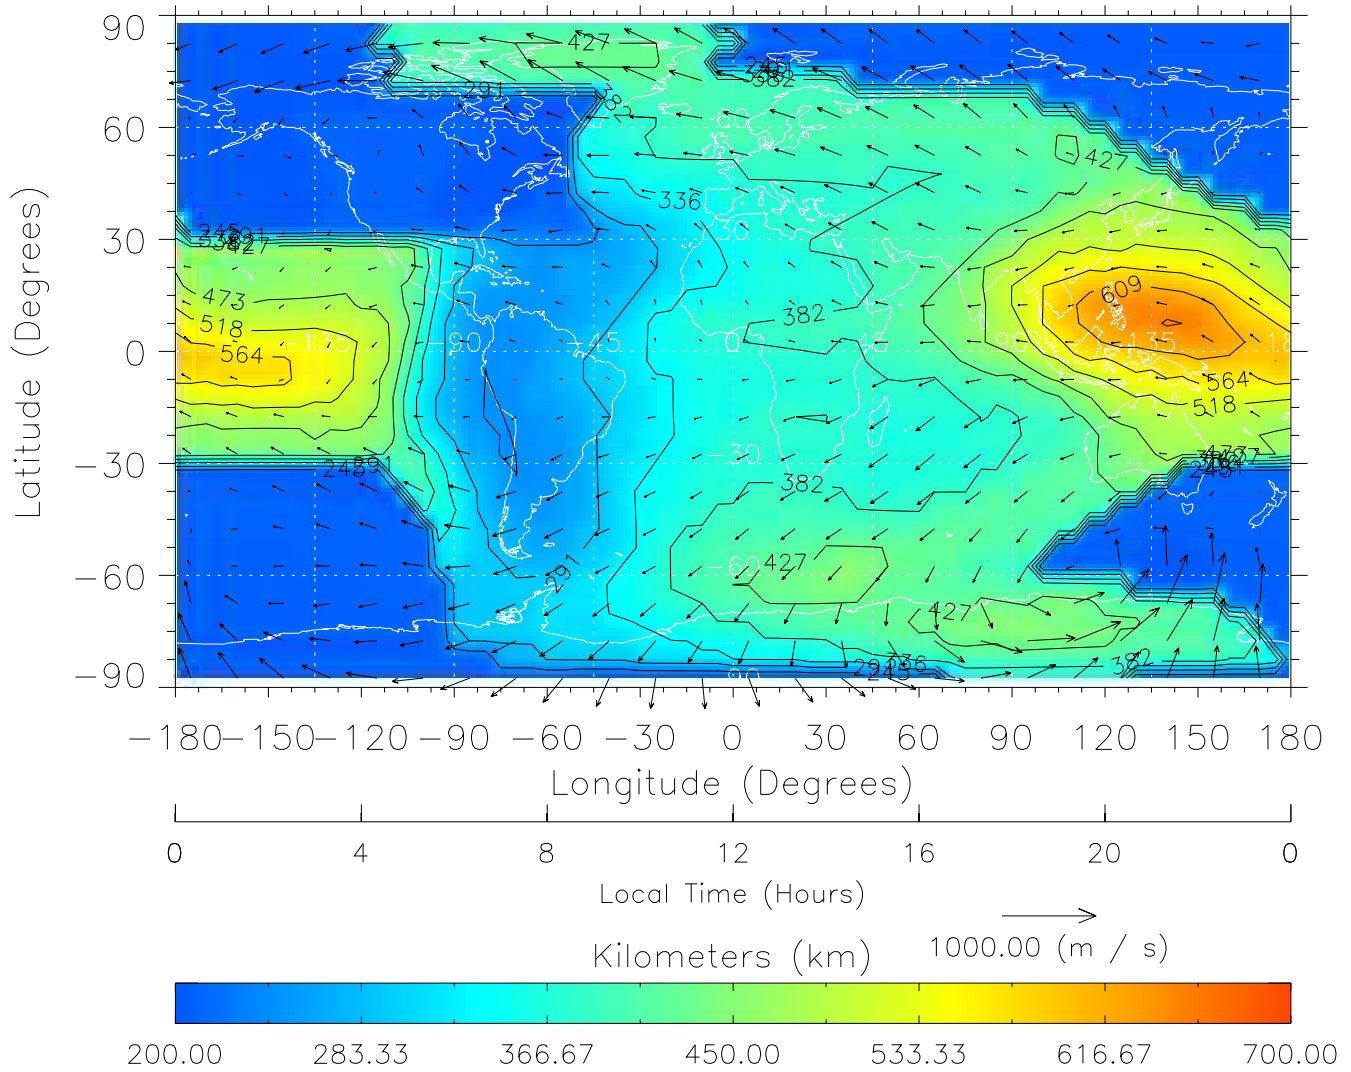

From: /tgcm/histories/secondary/March2001/March2001\_v1/090.nc

TIME-GCM MAP hmF2 with Neutral Wind vectors  
ZP = 2.00 UT = 11.00 DOY = 090

Created: Thu Mar 10 13:06:57 2005

From: /tgcm/histories/secondary/March2001/March2001\_v1/090.nc

TIME-GCM MAP hmF2 with Neutral Wind vectors  
ZP = 2.00 UT = 12.00 DOY = 090

Created: Thu Mar 10 13:06:58 2005

From: /tgcm/histories/secondary/March2001/March2001\_v1/090.nc

TIME-GCM MAP hmF2 with Neutral Wind vectors  
ZP = 2.00 UT = 13.00 DOY = 090