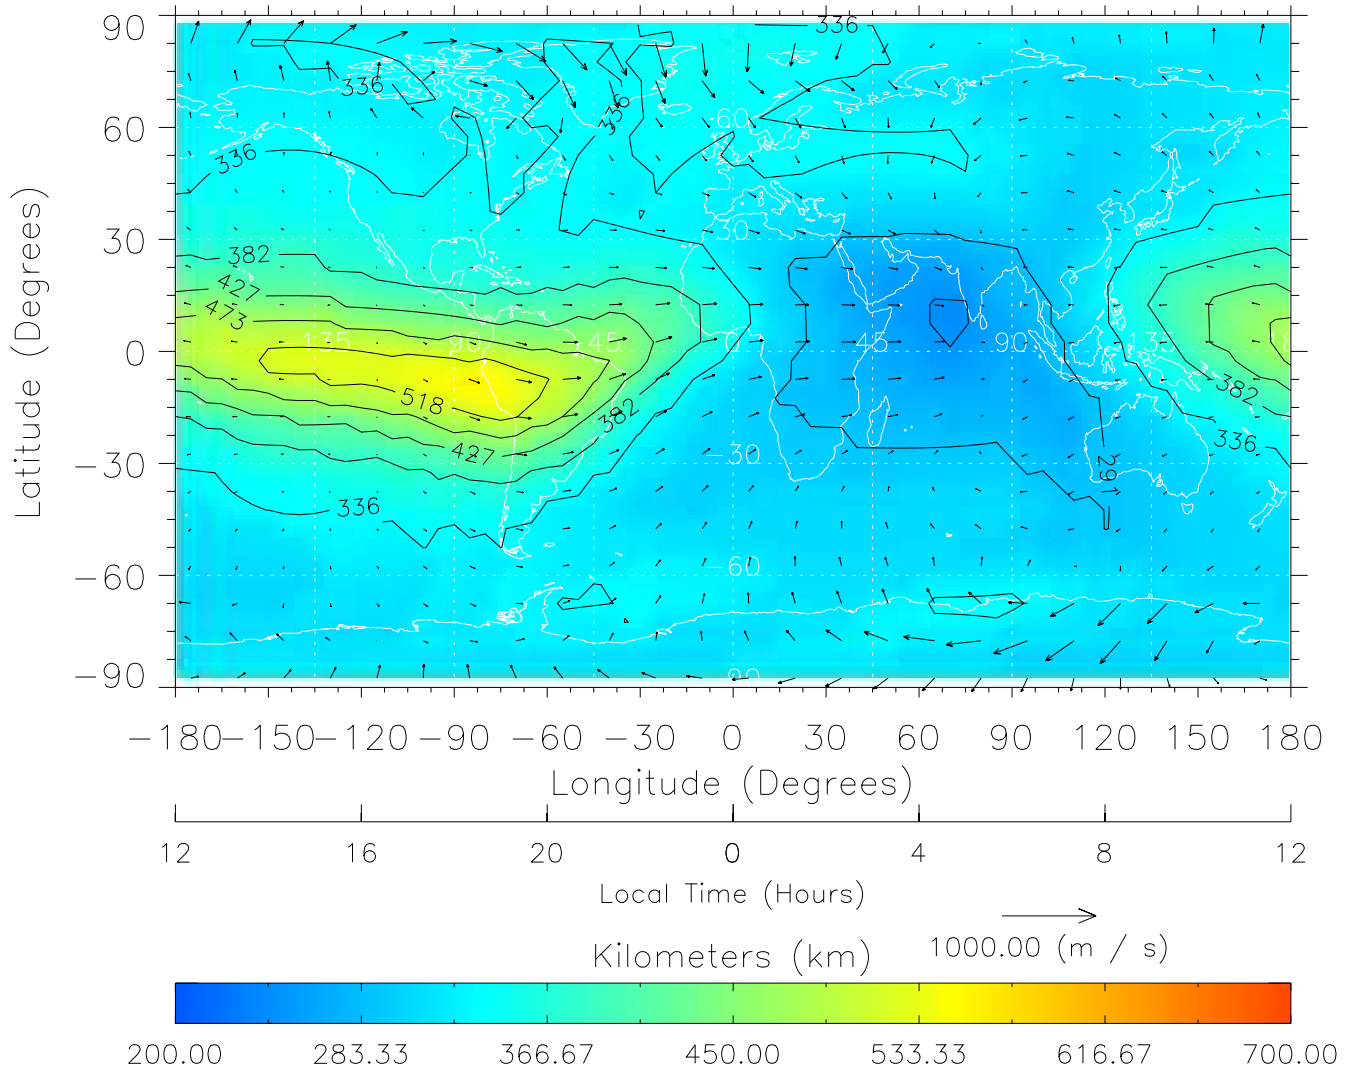

TIME-GCM MAP hmF2 with Neutral Wind vectors  
ZP = 2.00 UT = 0.00 DOY = 090

Created: Thu Mar 10 13:06:52 2005

From: /tgcm/histories/secondary/March2001/March2001\_v1/090.nc

TIME-GCM MAP hmF2 with Neutral Wind vectors  
ZP = 2.00 UT = 1.00 DOY = 090

Created: Thu Mar 10 13:06:52 2005

From: /tgcm/histories/secondary/March2001/March2001\_v1/090.nc

TIME-GCM MAP hmF2 with Neutral Wind vectors  
ZP = 2.00 UT = 2.00 DOY = 090

Created: Thu Mar 10 13:06:53 2005