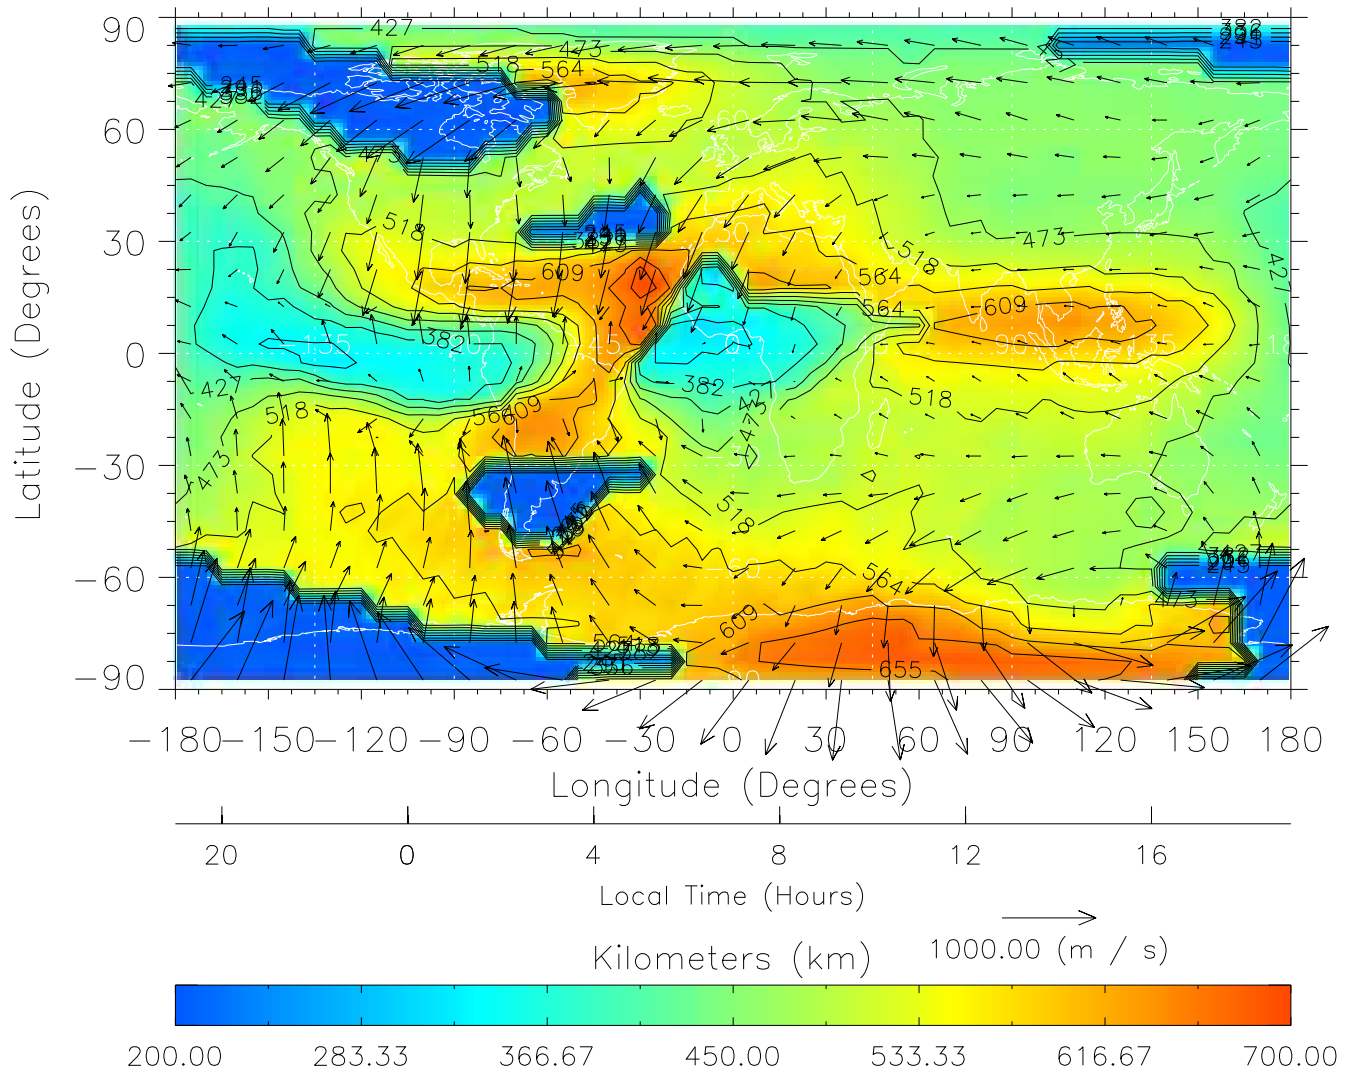

TIME-GCM MAP hmF2 with Neutral Wind vectors  
ZP = 2.00 UT = 4.00 DOY = 090

Created: Thu Mar 10 13:06:54 2005

From: /tgcm/histories/secondary/March2001/March2001\_v1/090.nc

TIME-GCM MAP hmF2 with Neutral Wind vectors  
ZP = 2.00 UT = 5.00 DOY = 090

Created: Thu Mar 10 13:06:54 2005

From: /tgcm/histories/secondary/March2001/March2001\_v1/090.nc

TIME-GCM MAP hmF2 with Neutral Wind vectors  
ZP = 2.00 UT = 6.00 DOY = 090

Created: Thu Mar 10 13:06:55 2005

From: /tgcm/histories/secondary/March2001/March2001\_v1/090.nc

TIME-GCM MAP hmF2 with Neutral Wind vectors  
ZP = 2.00 UT = 7.00 DOY = 090

Created: Thu Mar 10 13:06:55 2005

From: /tgcm/histories/secondary/March2001/March2001\_v1/090.nc