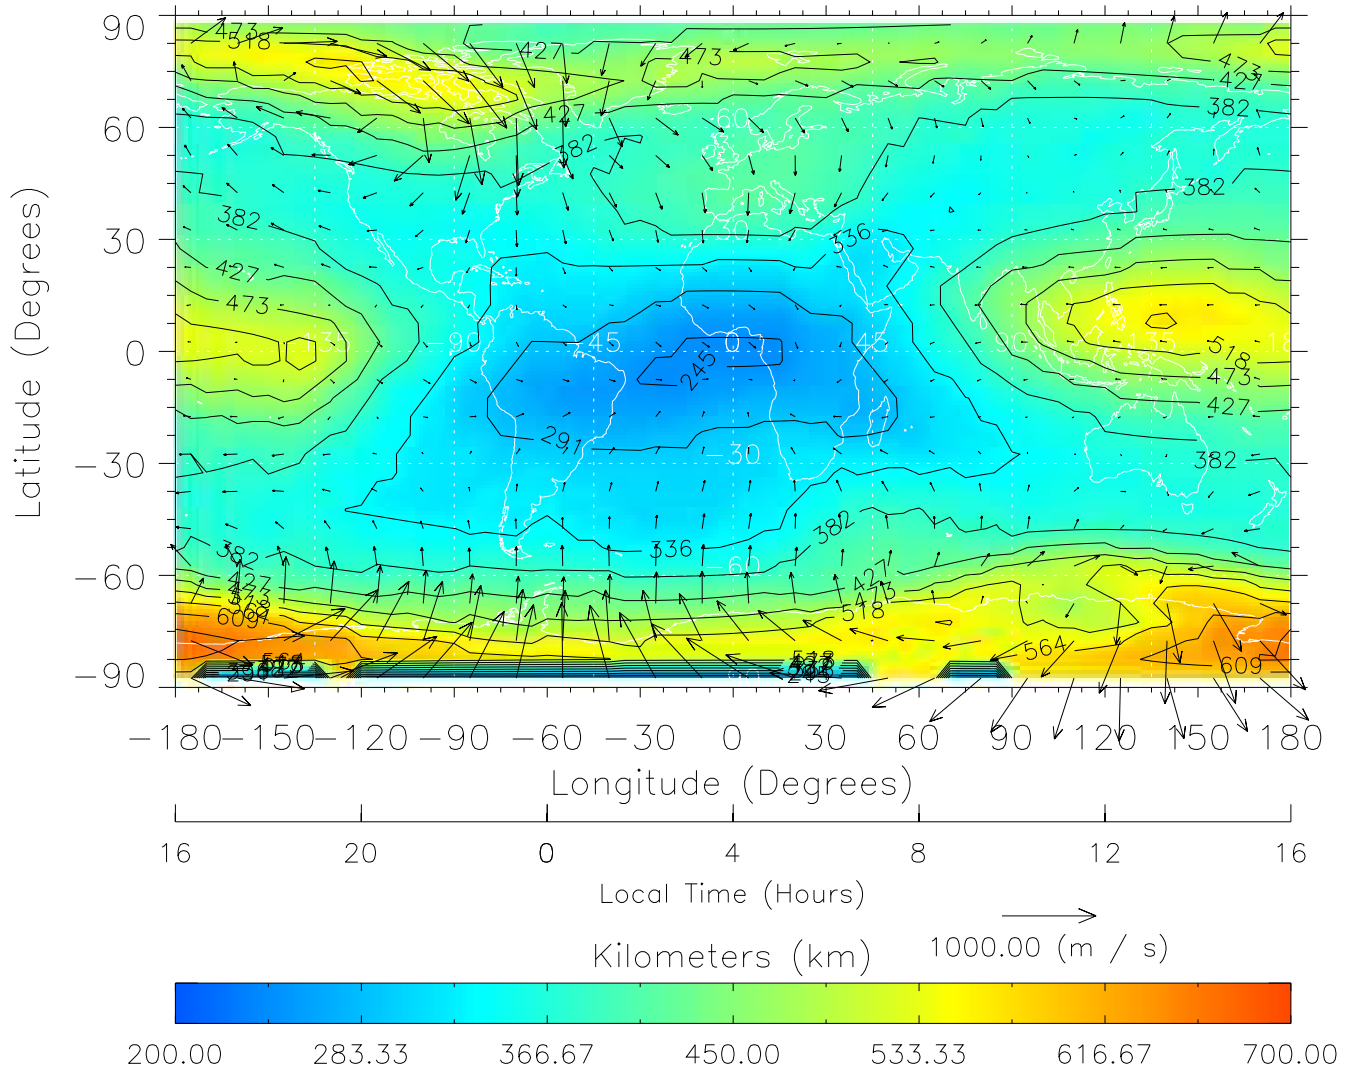

From: /tgcm/histories/secondary/March2001/March2001\_v1/090.nc

TIME-GCM MAP hmF2 with Neutral Wind vectors  
ZP = 2.00 UT = 3.00 DOY = 090

Created: Thu Mar 10 13:06:53 2005

From: /tgcm/histories/secondary/March2001/March2001\_v1/090.nc

TIME-GCM MAP hmF2 with Neutral Wind vectors  
ZP = 2.00 UT = 4.00 DOY = 090

Created: Thu Mar 10 13:06:54 2005

From: /tgcm/histories/secondary/March2001/March2001\_v1/090.nc

TIME-GCM MAP hmF2 with Neutral Wind vectors  
ZP = 2.00 UT = 5.00 DOY = 090