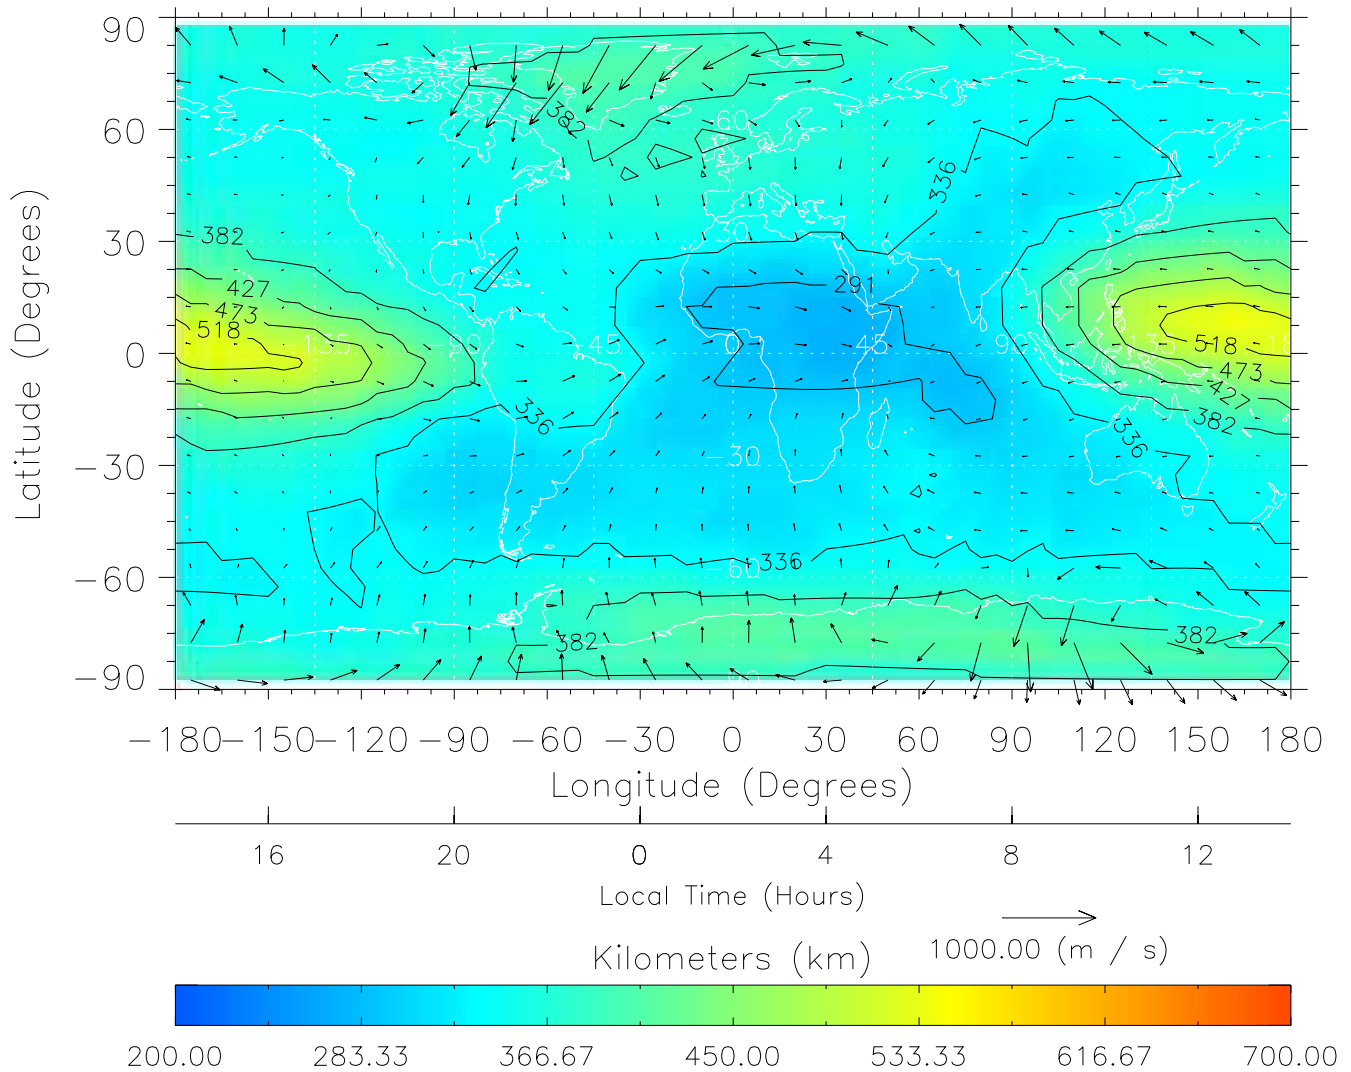

TIME-GCM MAP hmF2 with Neutral Wind vectors  
ZP = 2.00 UT = 0.00 DOY = 090

Created: Thu Mar 10 13:06:52 2005

From: /tgcm/histories/secondary/March2001/March2001\_v1/090.nc

TIME-GCM MAP hmF2 with Neutral Wind vectors  
ZP = 2.00 UT = 1.00 DOY = 090

Created: Thu Mar 10 13:06:52 2005

From: /tgcm/histories/secondary/March2001/March2001\_v1/090.nc

TIME-GCM MAP hmF2 with Neutral Wind vectors  
ZP = 2.00 UT = 2.00 DOY = 090

Created: Thu Mar 10 13:06:53 2005