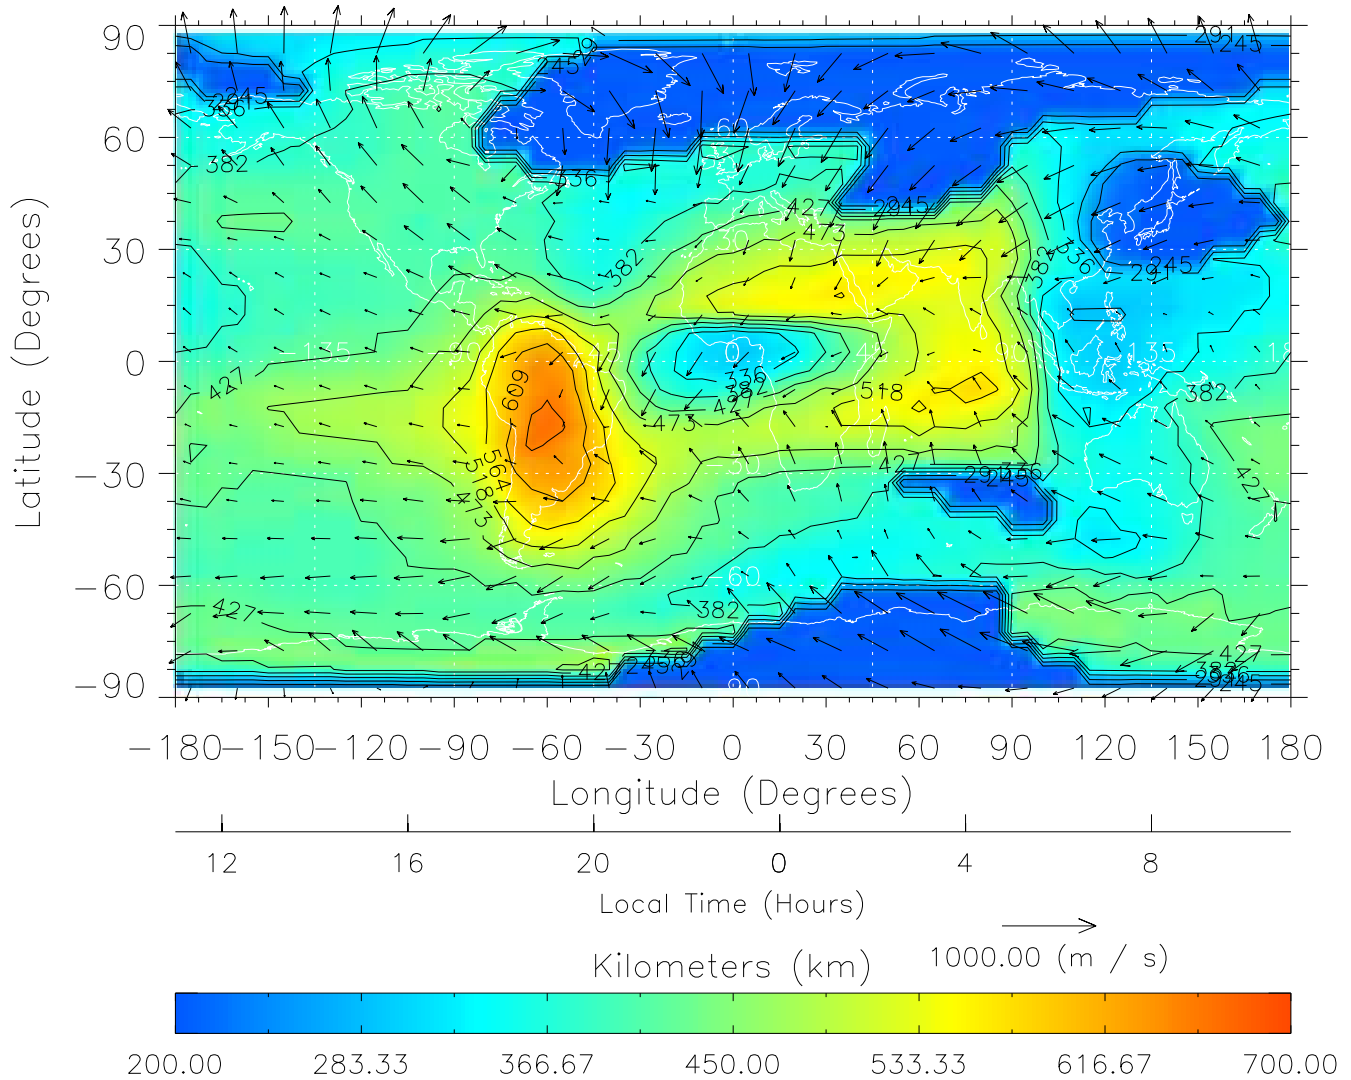

TIME-GCM MAP hmF2 with Neutral Wind vectors
ZP = 2.00 UT = 23.00 DOY = 090

Created: Thu Mar 10 13:07:03 2005

From: /tgcm/histories/secondary/March2001/March2001_lv1/090.nc