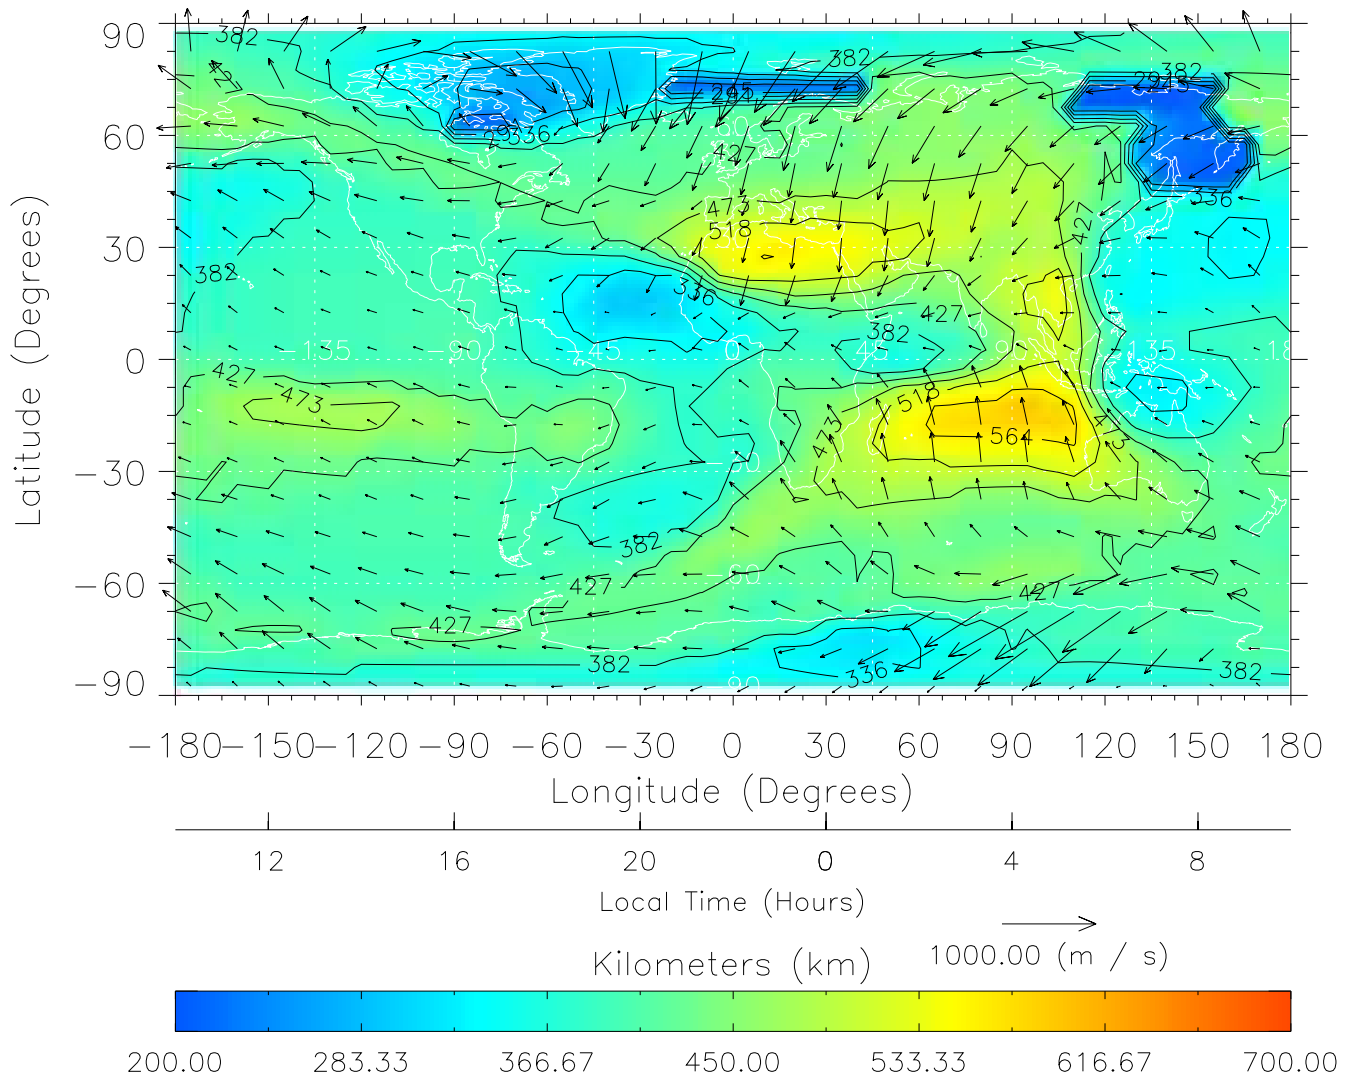

TIME-GCM MAP hmF2 with Neutral Wind vectors
ZP = 2.00 UT = 22.00 DOY = 090

Created: Thu Mar 10 13:07:02 2005

From: /tgcm/histories/secondary/March2001/March2001_v1/090.nc