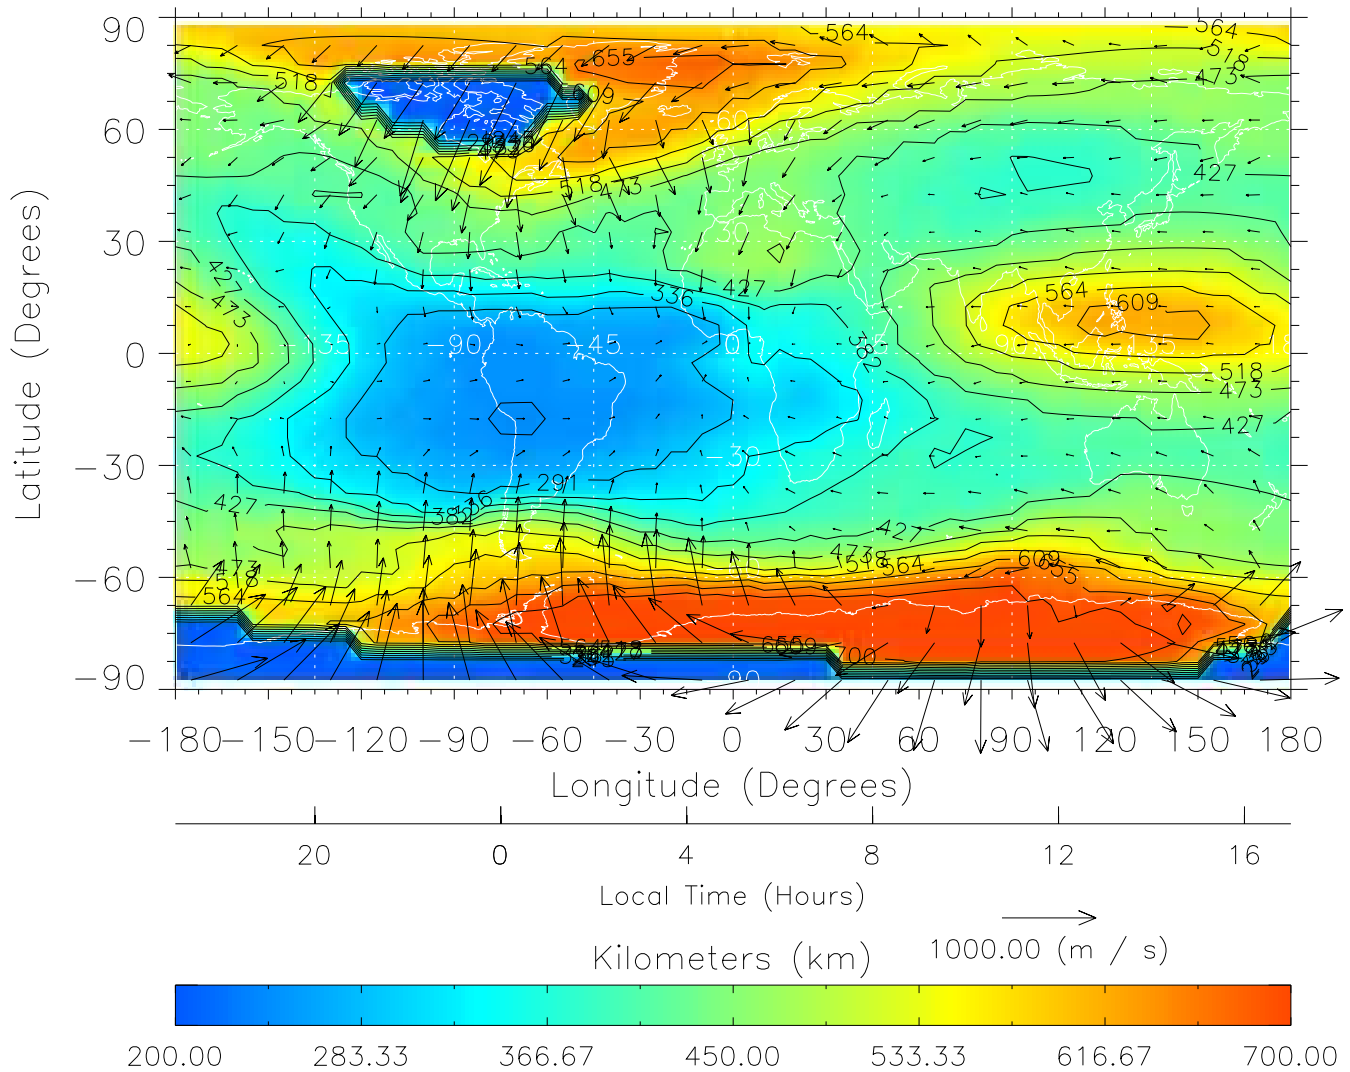

TIME-GCM MAP hmF2 with Neutral Wind vectors  
ZP = 2.00 UT = 0.00 DOY = 090

Created: Thu Mar 10 13:06:52 2005

From: /tgcm/histories/secondary/March2001/March2001\_v1/090.nc

TIME-GCM MAP hmF2 with Neutral Wind vectors  
ZP = 2.00 UT = 1.00 DOY = 090

From: /tgcm/histories/secondary/March2001/March2001\_v1/090.nc

TIME-GCM MAP hmF2 with Neutral Wind vectors  
ZP = 2.00 UT = 3.00 DOY = 090

Created: Thu Mar 10 13:06:53 2005

From: /tgcm/histories/secondary/March2001/March2001\_v1/090.nc

TIME-GCM MAP hmF2 with Neutral Wind vectors  
ZP = 2.00 UT = 4.00 DOY = 090

Created: Thu Mar 10 13:06:54 2005

From: /tgcm/histories/secondary/March2001/March2001\_v1/090.nc

TIME-GCM MAP hmF2 with Neutral Wind vectors  
ZP = 2.00 UT = 5.00 DOY = 090