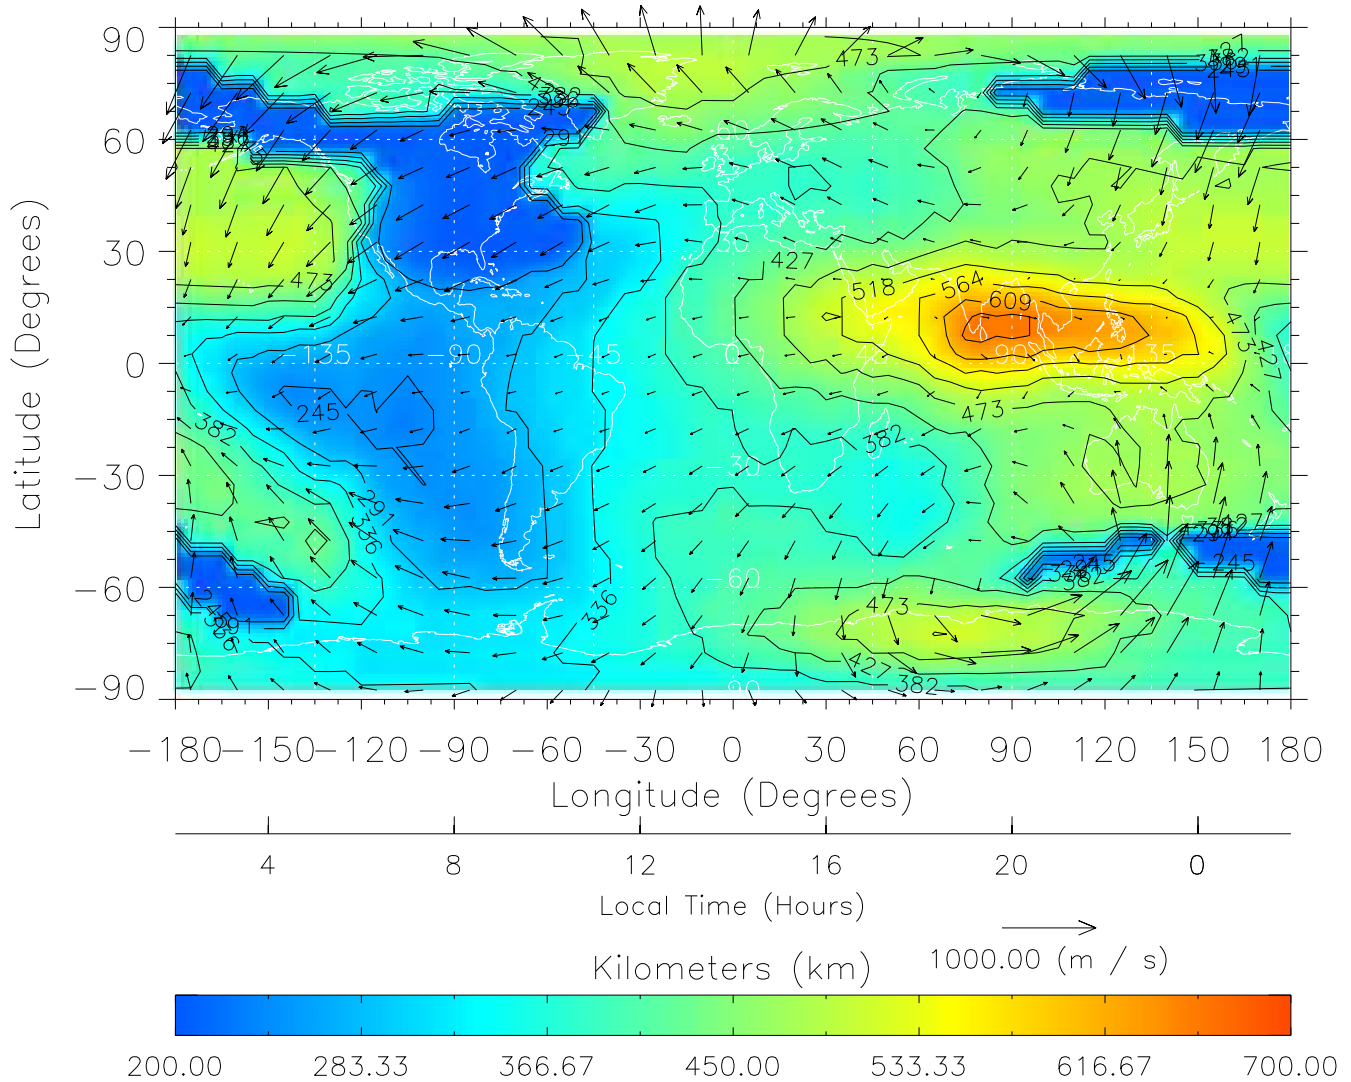

TIME-GCM MAP hmF2 with Neutral Wind vectors
ZP = 2.00 UT = 14.00 DOY = 090

Created: Thu Mar 10 13:06:59 2005

From: /tgcm/histories/secondary/March2001/March2001_v1/090.nc