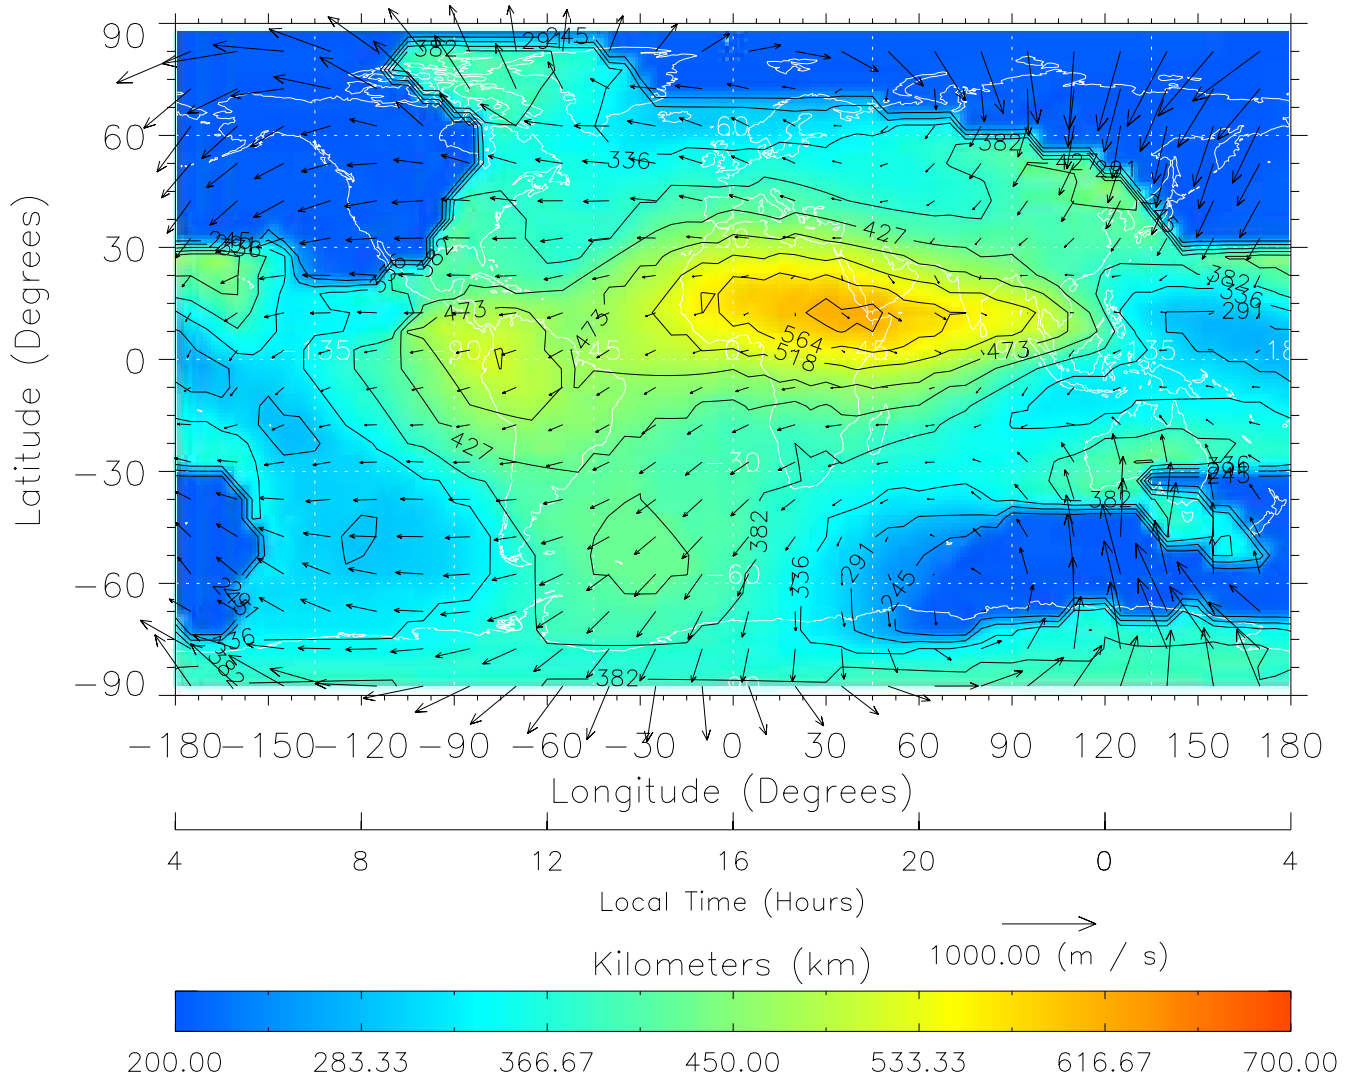

From: /tgcm/histories/secondary/March2001/March2001\_v1/090.nc

TIME-GCM MAP hmF2 with Neutral Wind vectors  
ZP = 2.00 UT = 15.00 DOY = 090

Created: Thu Mar 10 13:06:59 2005

From: /tgcm/histories/secondary/March2001/March2001\_v1/090.nc

TIME-GCM MAP hmF2 with Neutral Wind vectors  
ZP = 2.00 UT = 16.00 DOY = 090

Created: Thu Mar 10 13:06:59 2005

From: /tgcm/histories/secondary/March2001/March2001\_v1/090.nc

TIME-GCM MAP hmF2 with Neutral Wind vectors  
ZP = 2.00 UT = 17.00 DOY = 090