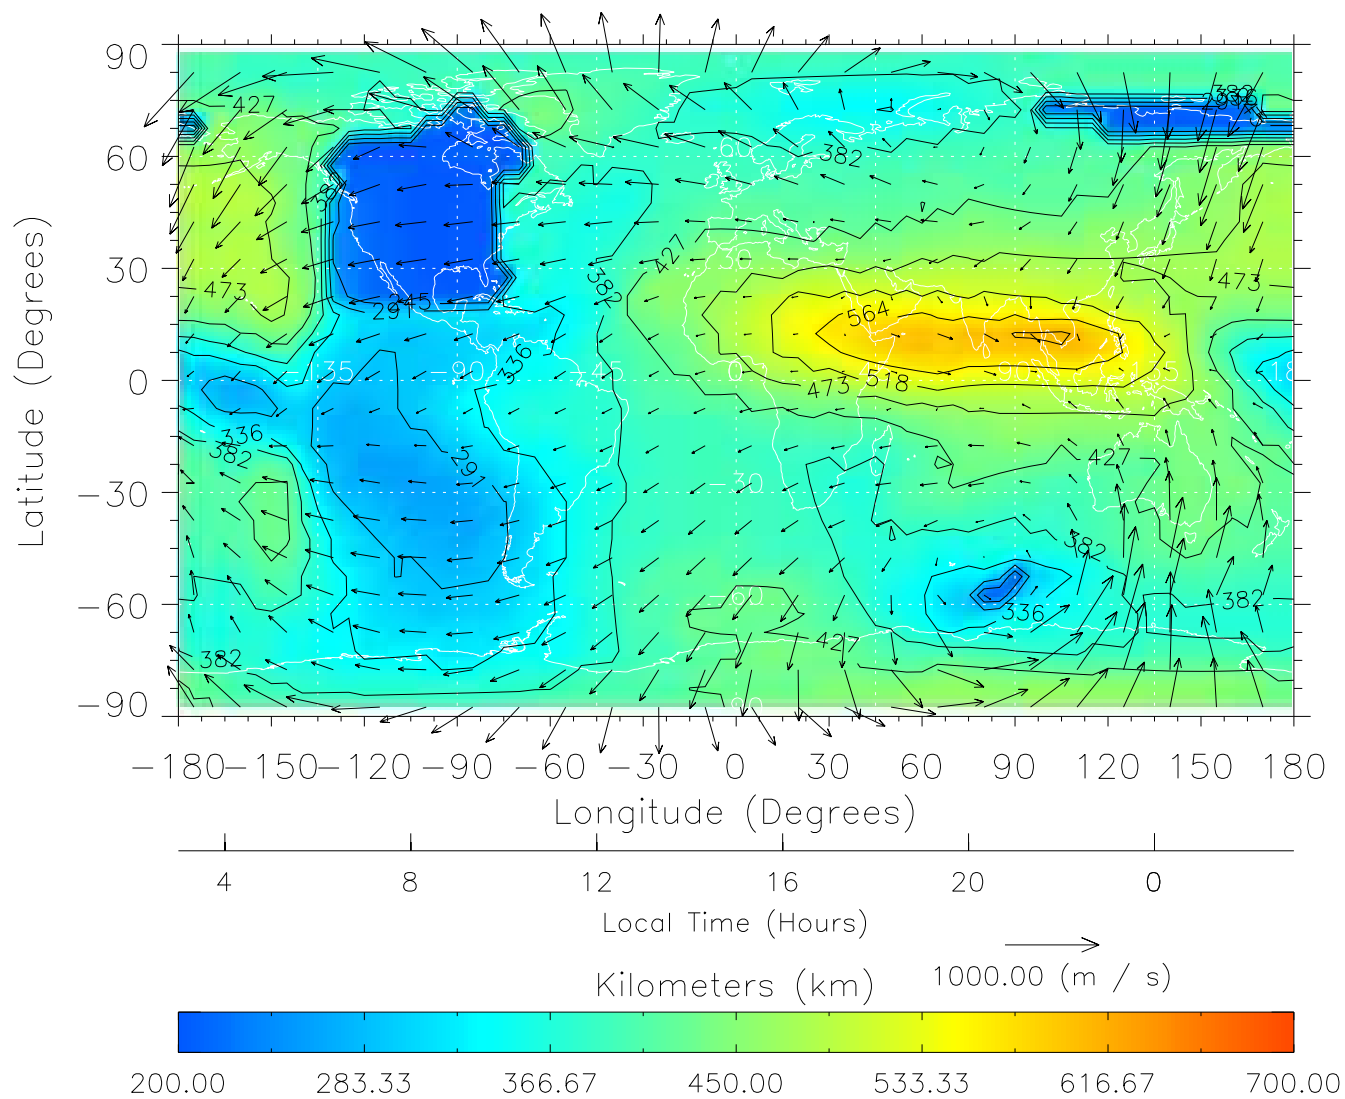

TIME-GCM MAP hmF2 with Neutral Wind vectors
ZP = 2.00 UT = 15.00 DOY = 090

Created: Thu Mar 10 13:06:59 2005

From: /tgcm/histories/secondary/March2001/March2001_v1/090.nc