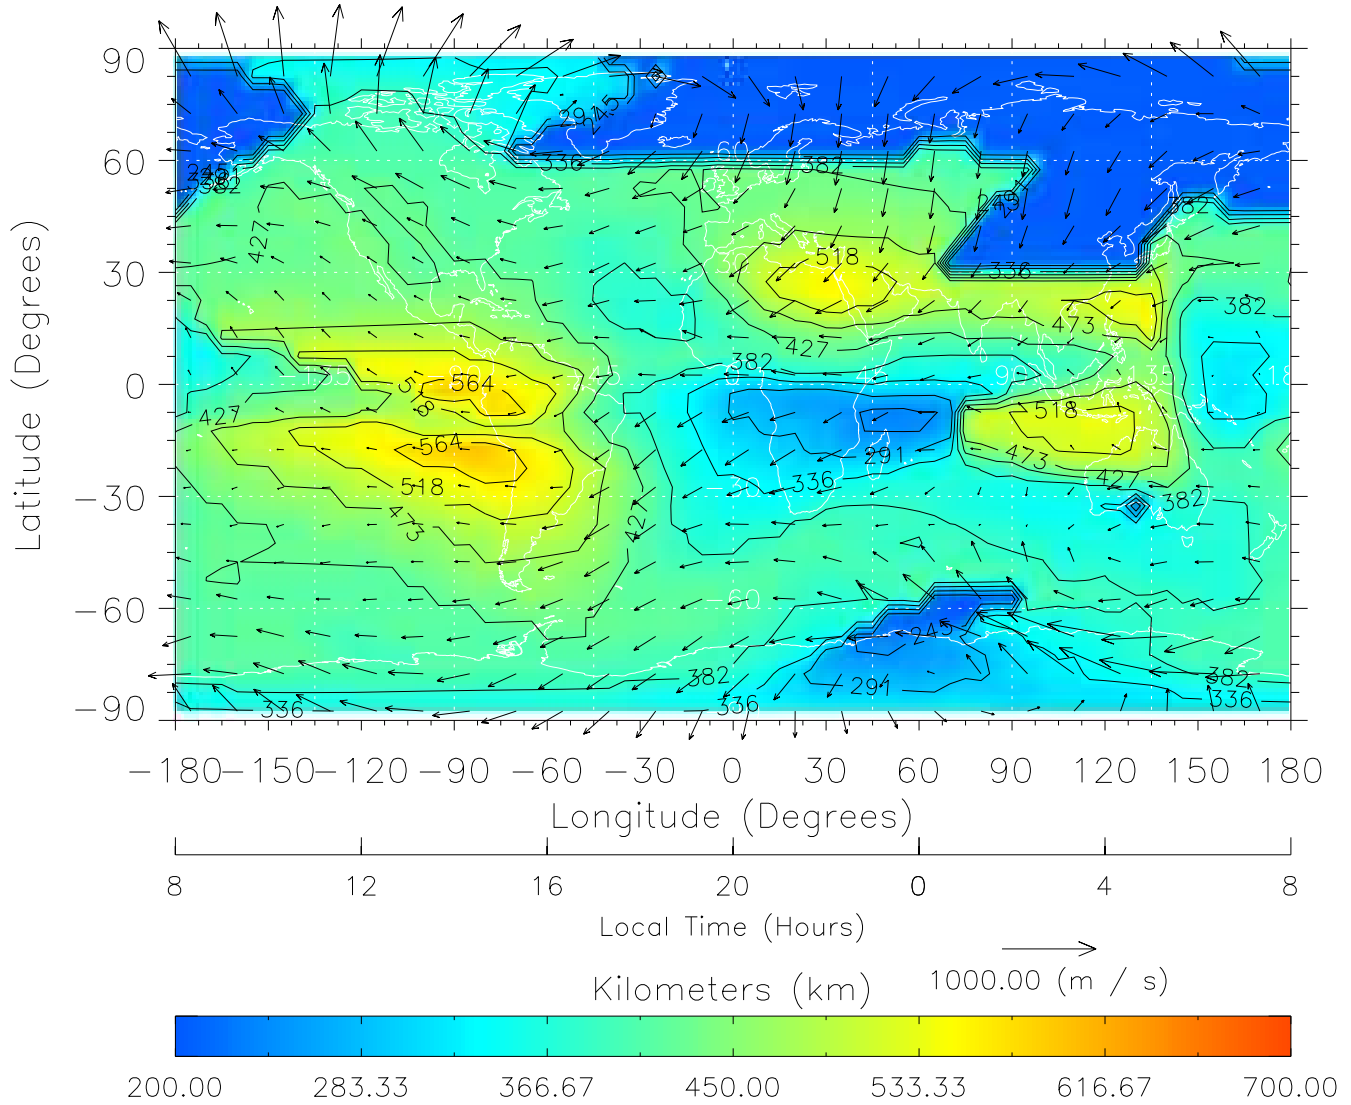

From: /tgcm/histories/secondary/March2001/March2001\_v1/090.nc

TIME-GCM MAP hmF2 with Neutral Wind vectors  
ZP = 2.00 UT = 19.00 DOY = 090

Created: Thu Mar 10 13:07:01 2005

From: /tgcm/histories/secondary/March2001/March2001\_v1/090.nc

TIME-GCM MAP hmF2 with Neutral Wind vectors  
ZP = 2.00 UT = 20.00 DOY = 090

Created: Thu Mar 10 13:07:01 2005

From: /tgcm/histories/secondary/March2001/March2001\_v1/090.nc

TIME-GCM MAP hmF2 with Neutral Wind vectors  
ZP = 2.00 UT = 21.00 DOY = 090