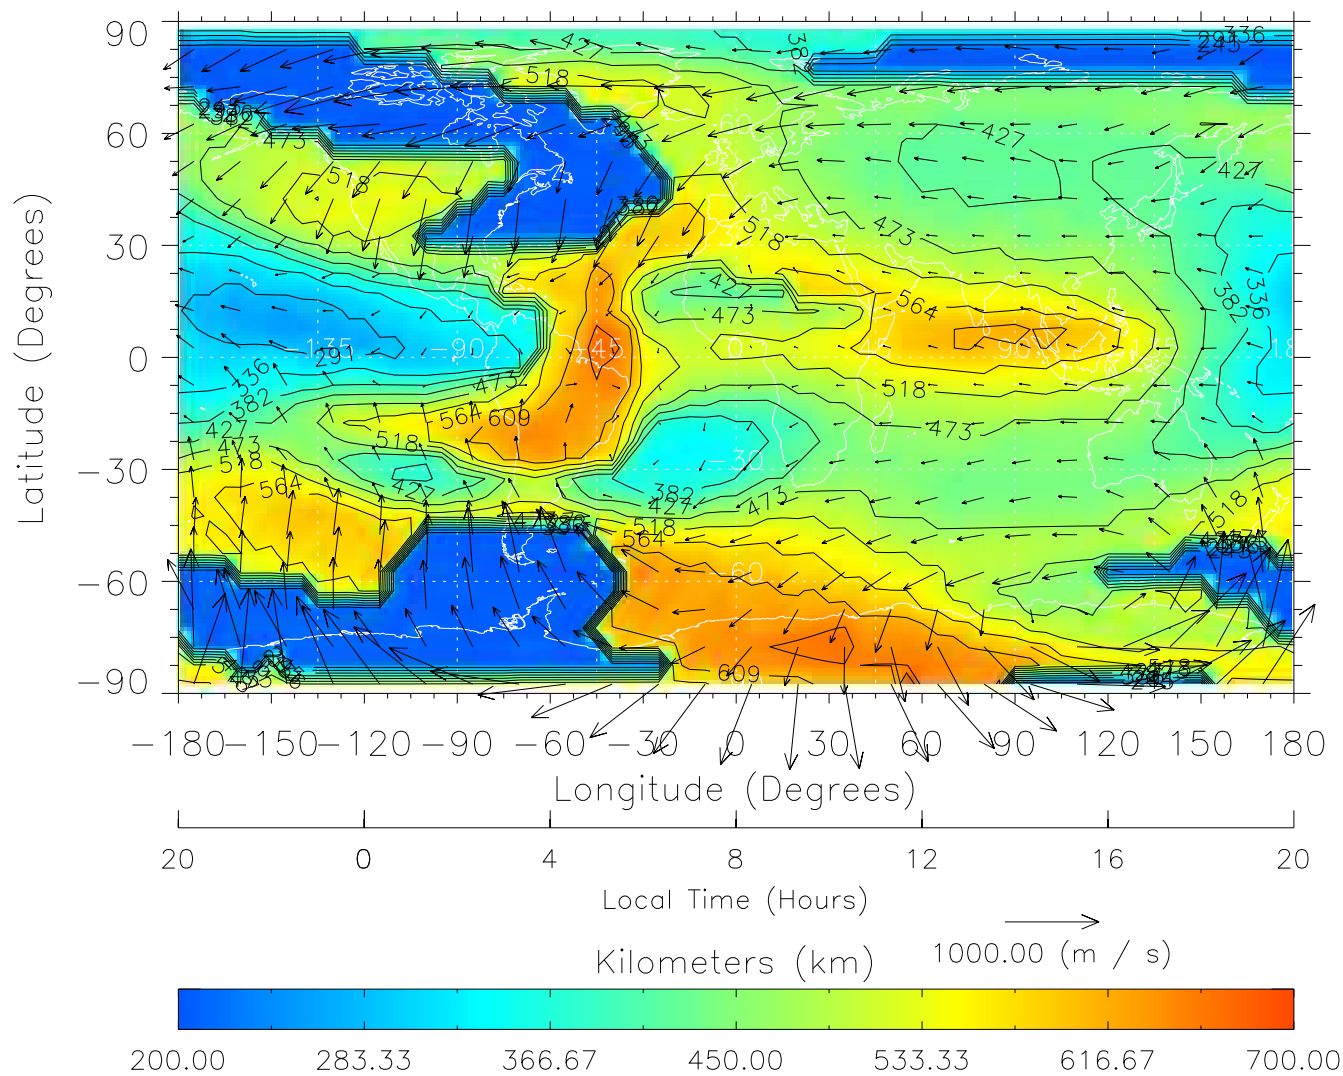

From: /tgcm/histories/secondary/March2001/March2001\_v1/090.nc

TIME-GCM MAP hmF2 with Neutral Wind vectors  
ZP = 2.00 UT = 7.00 DOY = 090

Created: Thu Mar 10 13:06:55 2005

From: /tgcm/histories/secondary/March2001/March2001\_v1/090.nc

TIME-GCM MAP hmF2 with Neutral Wind vectors

ZP = 2.00 UT = 8.00 DOY = 090

Created: Thu Mar 10 13:06:56 2005

From: /tgcm/histories/secondary/March2001/March2001\_v1/090.nc

TIME-GCM MAP hmF2 with Neutral Wind vectors  
ZP = 2.00 UT = 9.00 DOY = 090