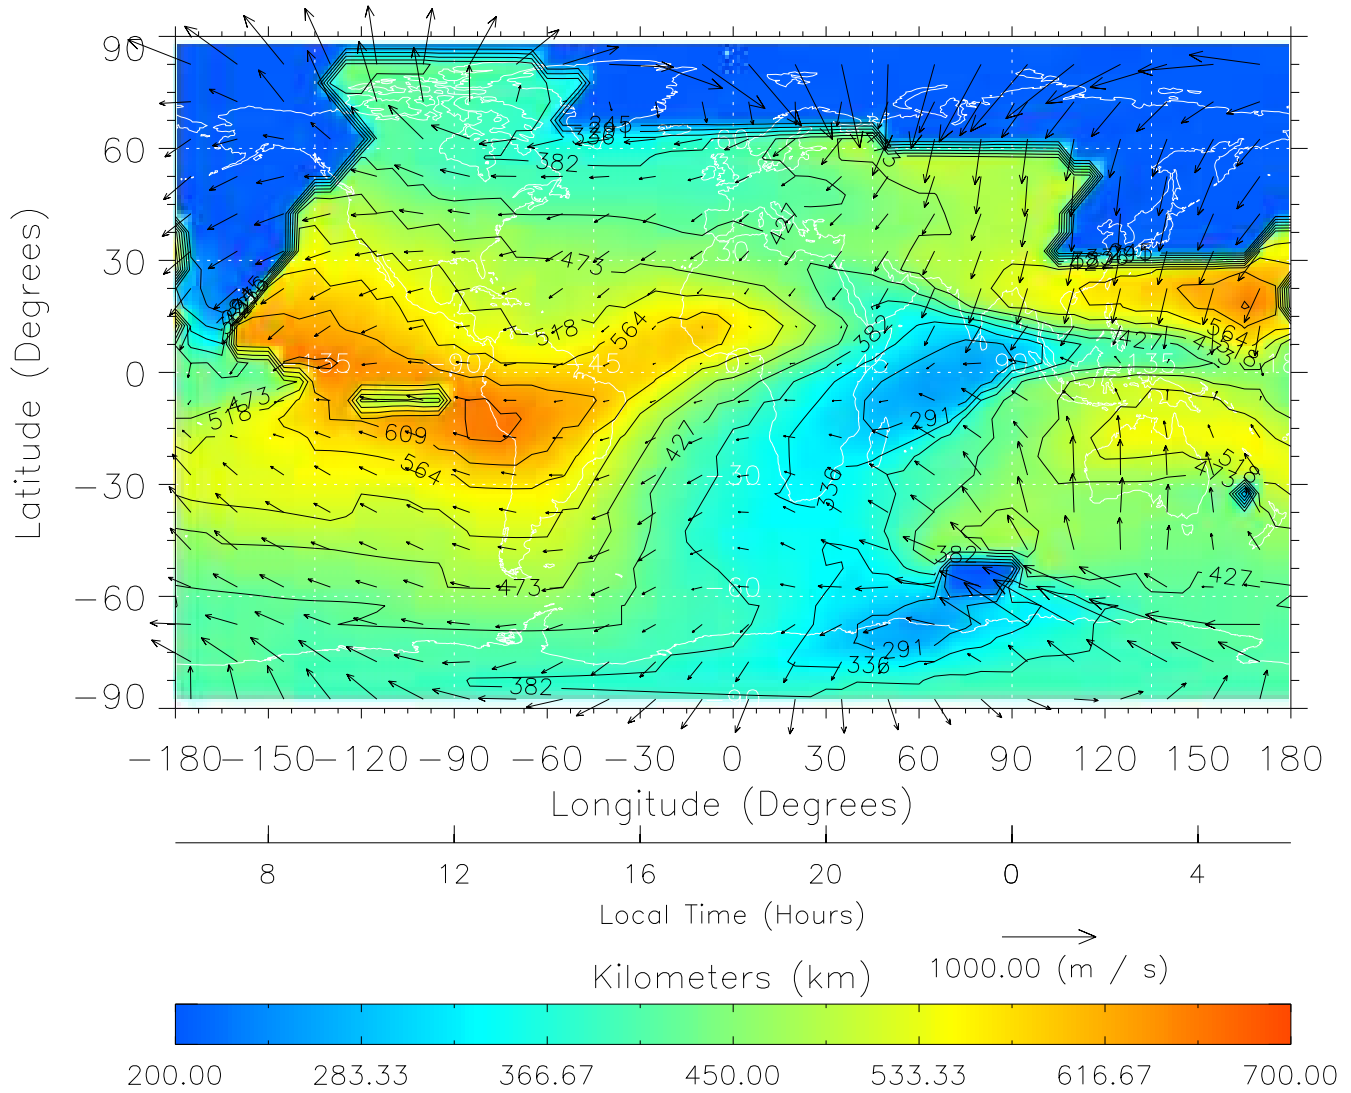

TIME-GCM MAP hmF2 with Neutral Wind vectors
ZP = 2.00 UT = 18.00 DOY = 090

Created: Thu Mar 10 13:07:00 2005

From: /tgcm/histories/secondary/March2001/March2001_v1/090.nc