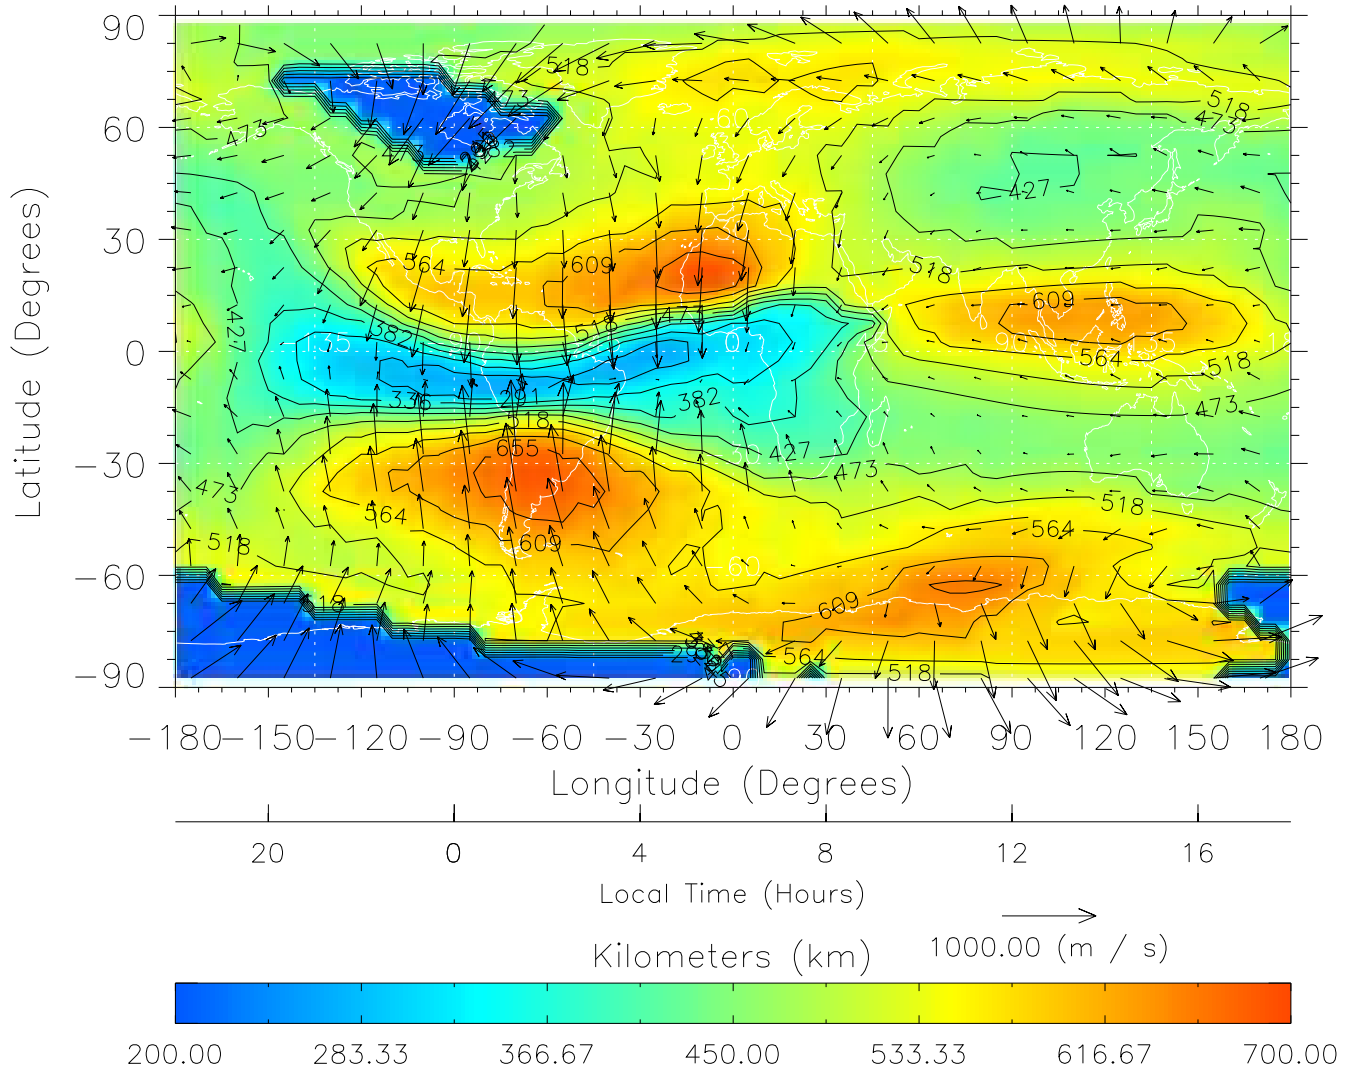

From: /tgcm/histories/secondary/March2001/March2001\_v1/090.nc

TIME-GCM MAP hmF2 with Neutral Wind vectors  
ZP = 2.00 UT = 3.00 DOY = 090

Created: Thu Mar 10 13:06:53 2005

From: /tgcm/histories/secondary/March2001/March2001\_v1/090.nc

TIME-GCM MAP hmF2 with Neutral Wind vectors  
ZP = 2.00 UT = 4.00 DOY = 090

Created: Thu Mar 10 13:06:54 2005

From: /tgcm/histories/secondary/March2001/March2001\_v1/090.nc

TIME-GCM MAP hmF2 with Neutral Wind vectors  
ZP = 2.00 UT = 5.00 DOY = 090

Created: Thu Mar 10 13:06:54 2005

From: /tgcm/histories/secondary/March2001/March2001\_v1/090.nc

TIME-GCM MAP hmF2 with Neutral Wind vectors  
ZP = 2.00 UT = 6.00 DOY = 090

Created: Thu Mar 10 13:06:55 2005