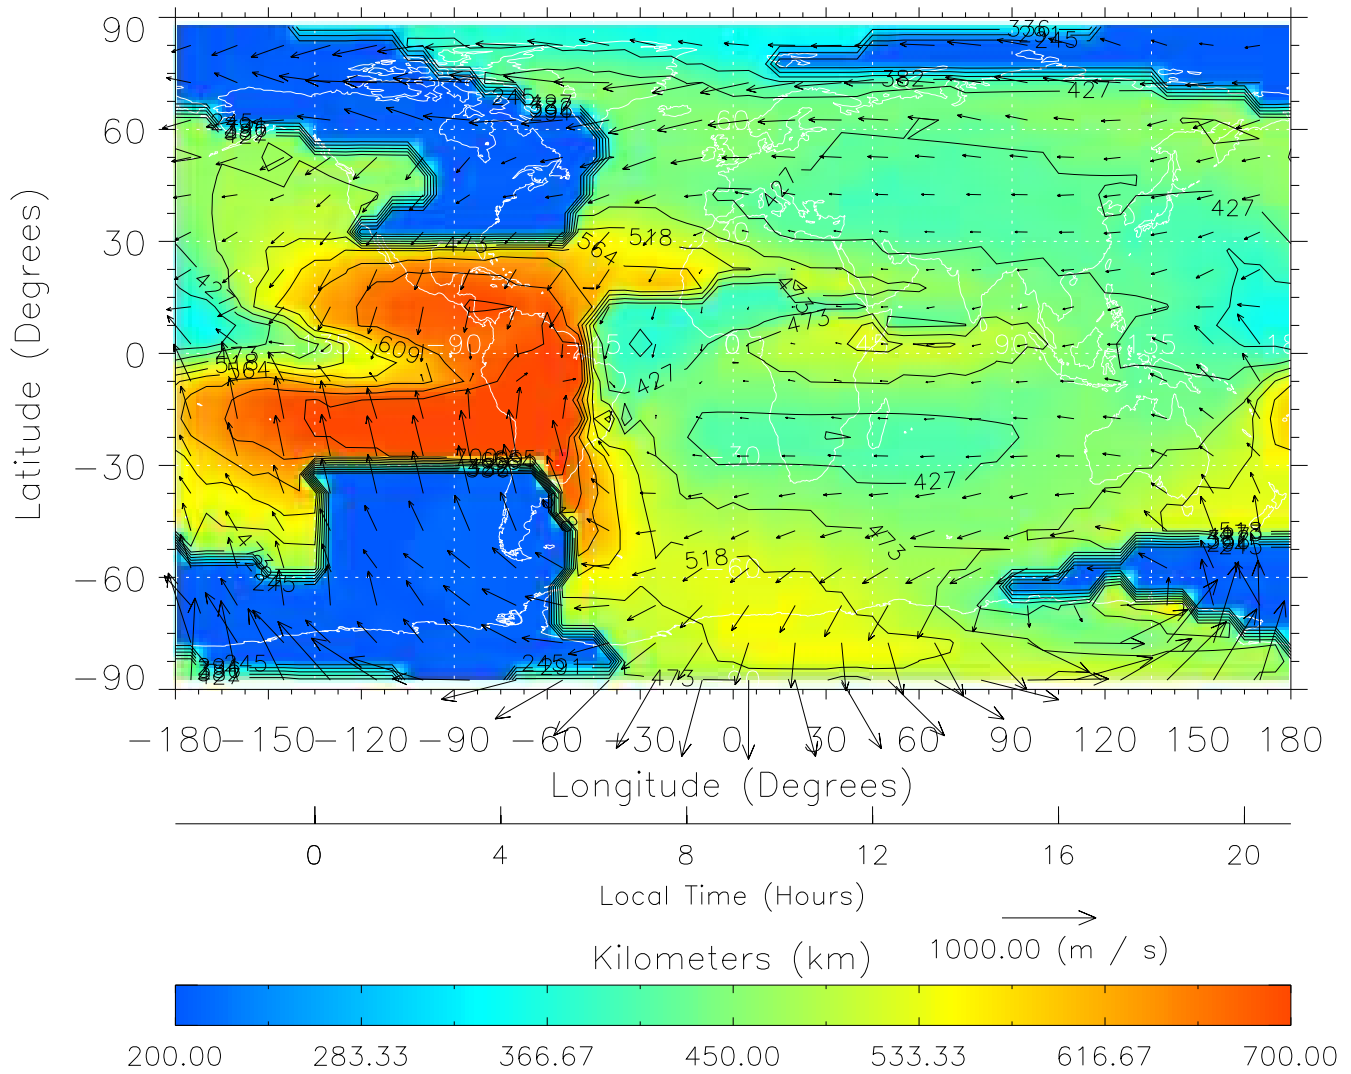

TIME-GCM MAP hmF2 with Neutral Wind vectors

ZP = 2.00 UT = 8.00 DOY = 090

Created: Thu Mar 10 13:06:56 2005

From: /tgcm/histories/secondary/March2001/March2001\_v1/090.nc

TIME-GCM MAP hmF2 with Neutral Wind vectors  
ZP = 2.00 UT = 9.00 DOY = 090

Created: Thu Mar 10 13:06:56 2005

From: /tgcm/histories/secondary/March2001/March2001\_v1/090.nc

TIME-GCM MAP hmF2 with Neutral Wind vectors  
ZP = 2.00 UT = 10.00 DOY = 090

Created: Thu Mar 10 13:06:57 2005