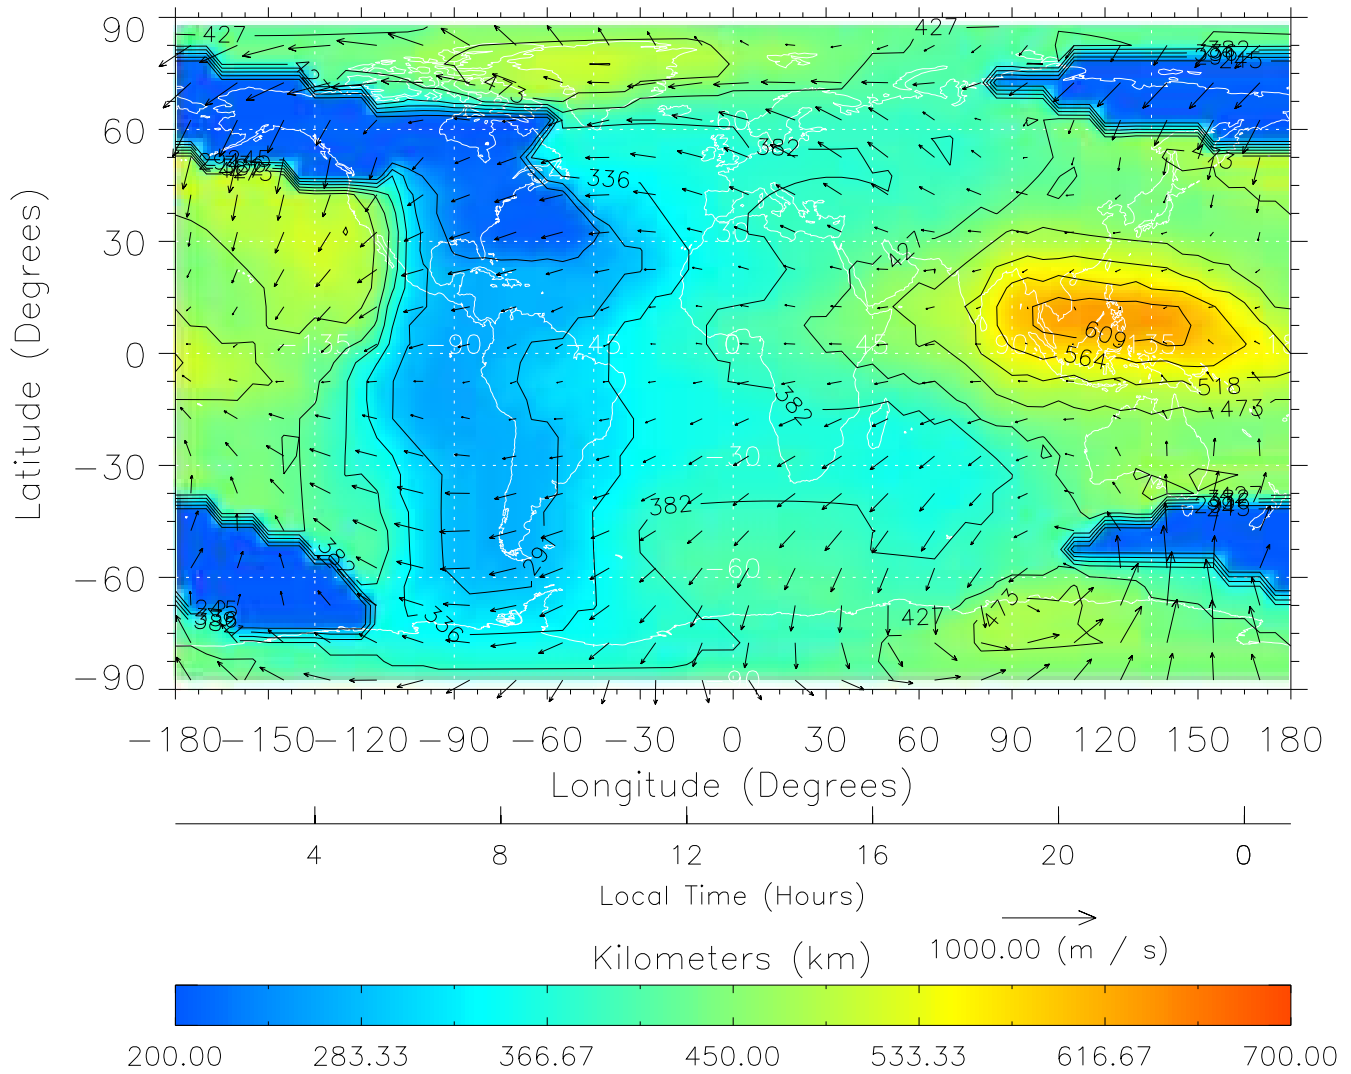

From: /tgcm/histories/secondary/March2001/March2001\_v1/090.nc

TIME-GCM MAP hmF2 with Neutral Wind vectors  
ZP = 2.00 UT = 11.00 DOY = 090

Created: Thu Mar 10 13:06:57 2005

From: /tgcm/histories/secondary/March2001/March2001\_v1/090.nc

TIME-GCM MAP hmF2 with Neutral Wind vectors  
ZP = 2.00 UT = 12.00 DOY = 090

Created: Thu Mar 10 13:06:58 2005

From: /tgcm/histories/secondary/March2001/March2001\_v1/090.nc

TIME-GCM MAP hmF2 with Neutral Wind vectors  
ZP = 2.00 UT = 13.00 DOY = 090