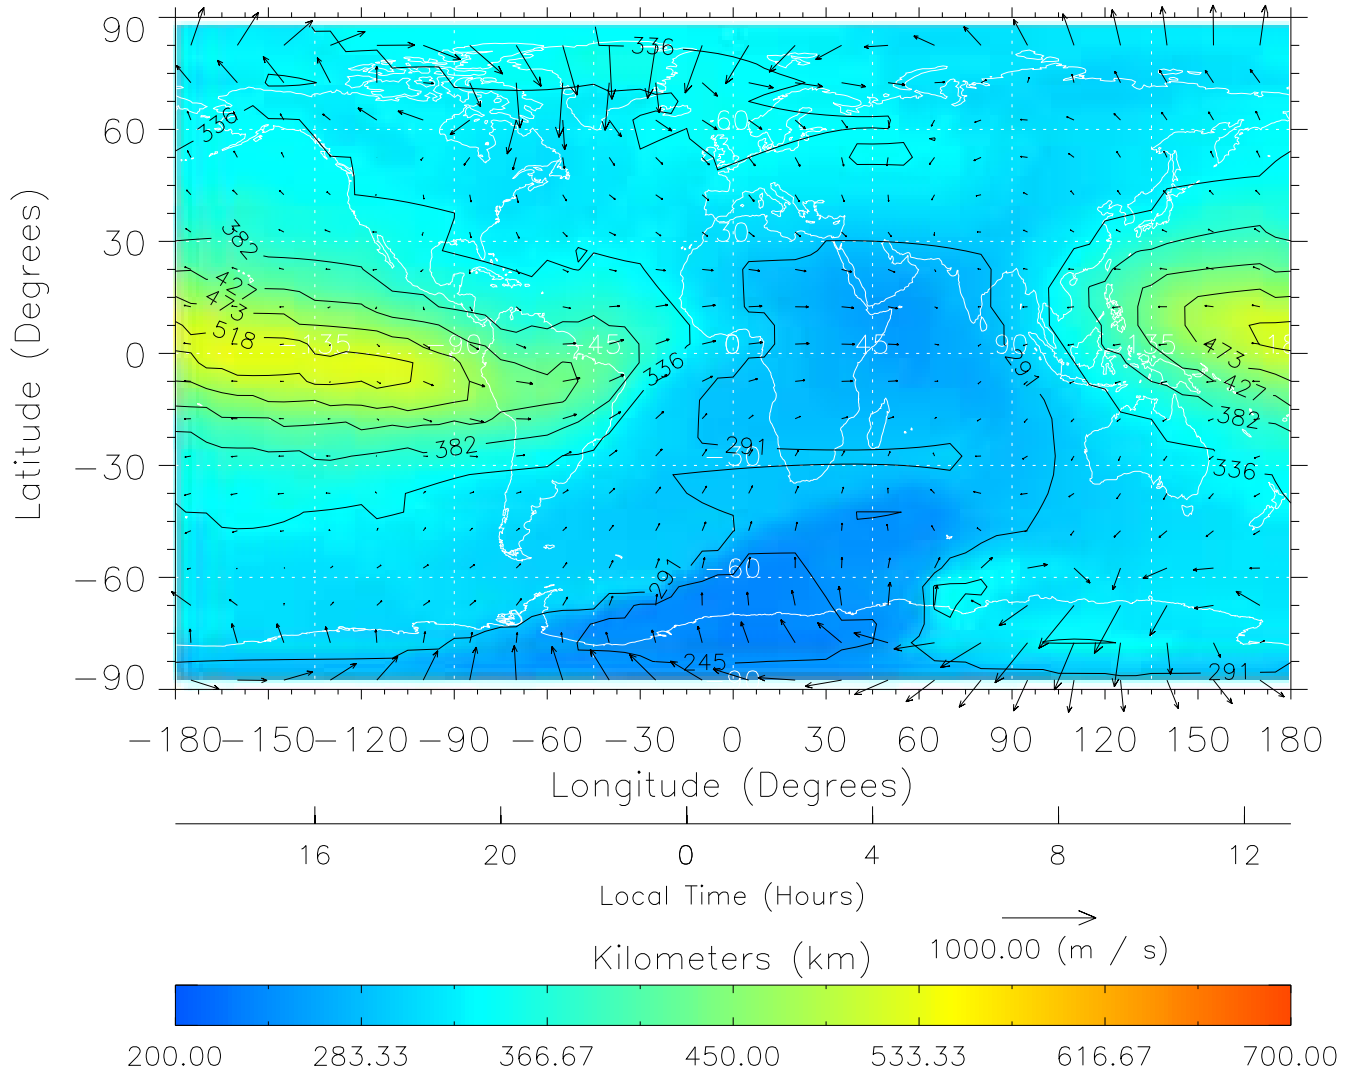

TIME-GCM MAP hmF2 with Neutral Wind vectors  
ZP = 2.00 UT = 0.00 DOY = 090

Created: Thu Mar 10 13:06:52 2005

From: /tgcm/histories/secondary/March2001/March2001\_v1/090.nc

TIME-GCM MAP hmF2 with Neutral Wind vectors  
ZP = 2.00 UT = 1.00 DOY = 090

Created: Thu Mar 10 13:06:52 2005

From: /tgcm/histories/secondary/March2001/March2001\_v1/090.nc

TIME-GCM MAP hmF2 with Neutral Wind vectors  
ZP = 2.00 UT = 2.00 DOY = 090

Created: Thu Mar 10 13:06:53 2005