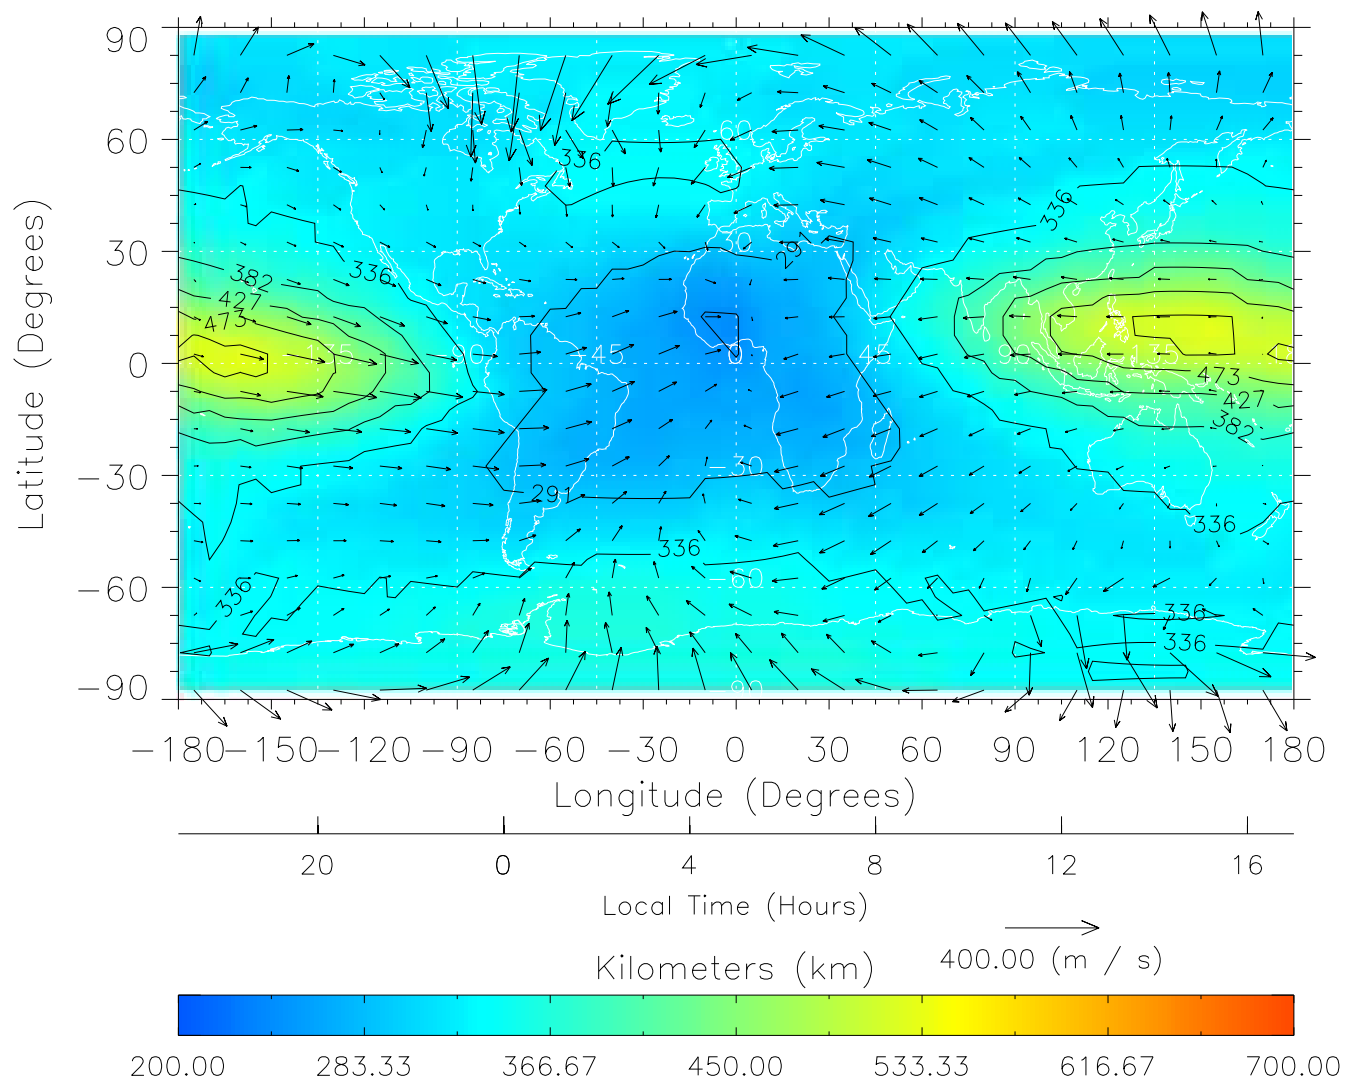

TIME-GCM MAP hmF2 with Neutral Wind vectors

ZP = 2.00 UT = 5.00 DOY = 089

Created: Thu Mar 10 13:05:17 2005

From: /tgcm/histories/secondary/March2001/March2001_v1/089.nc