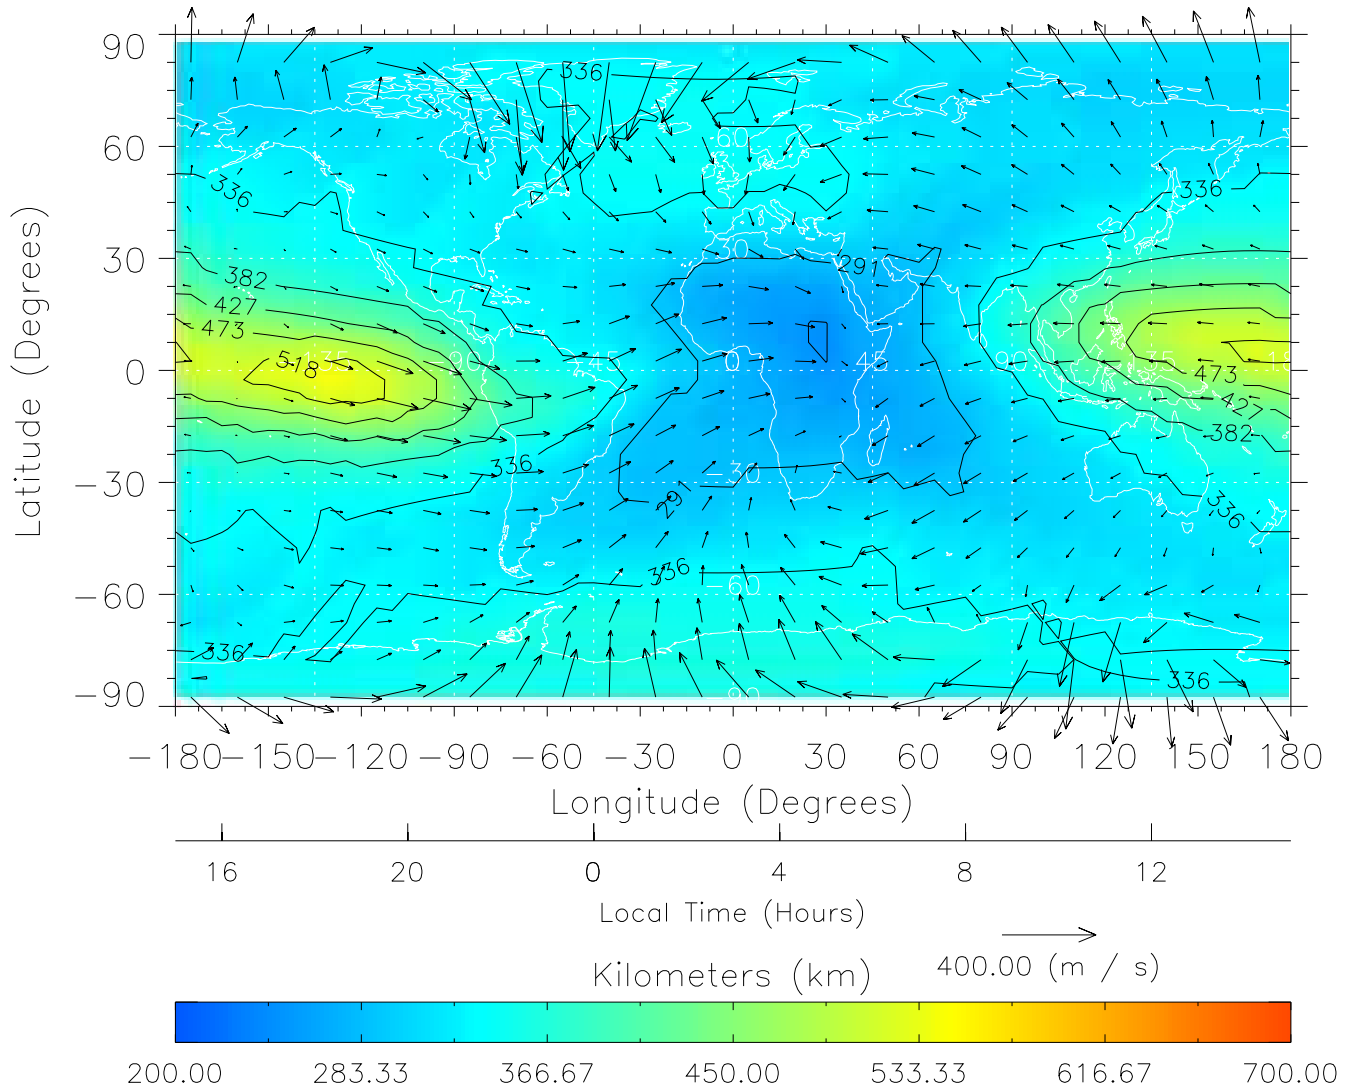

TIME-GCM MAP hmF2 with Neutral Wind vectors
ZP = 2.00 UT = 0.00 DOY = 089

Created: Thu Mar 10 13:05:15 2005

From: /tgcm/histories/secondary/March2001/March2001_v1/089.nc

TIME-GCM MAP hmF2 with Neutral Wind vectors
ZP = 2.00 UT = 1.00 DOY = 089

Created: Thu Mar 10 13:05:16 2005

From: /tgcm/histories/secondary/March2001/March2001_v1/089.nc

TIME-GCM MAP hmF2 with Neutral Wind vectors
ZP = 2.00 UT = 2.00 DOY = 089

Created: Thu Mar 10 13:05:16 2005

From: /tgcm/histories/secondary/March2001/March2001_v1/089.nc

TIME-GCM MAP hmF2 with Neutral Wind vectors
ZP = 2.00 UT = 3.00 DOY = 089

Created: Thu Mar 10 13:05:17 2005

From: /tgcm/histories/secondary/March2001/March2001_v1/089.nc

TIME-GCM MAP hmF2 with Neutral Wind vectors

ZP = 2.00 UT = 4.00 DOY = 089

Created: Thu Mar 10 13:05:17 2005

From: /tgcm/histories/secondary/March2001/March2001_v1/089.nc

TIME-GCM MAP hmF2 with Neutral Wind vectors