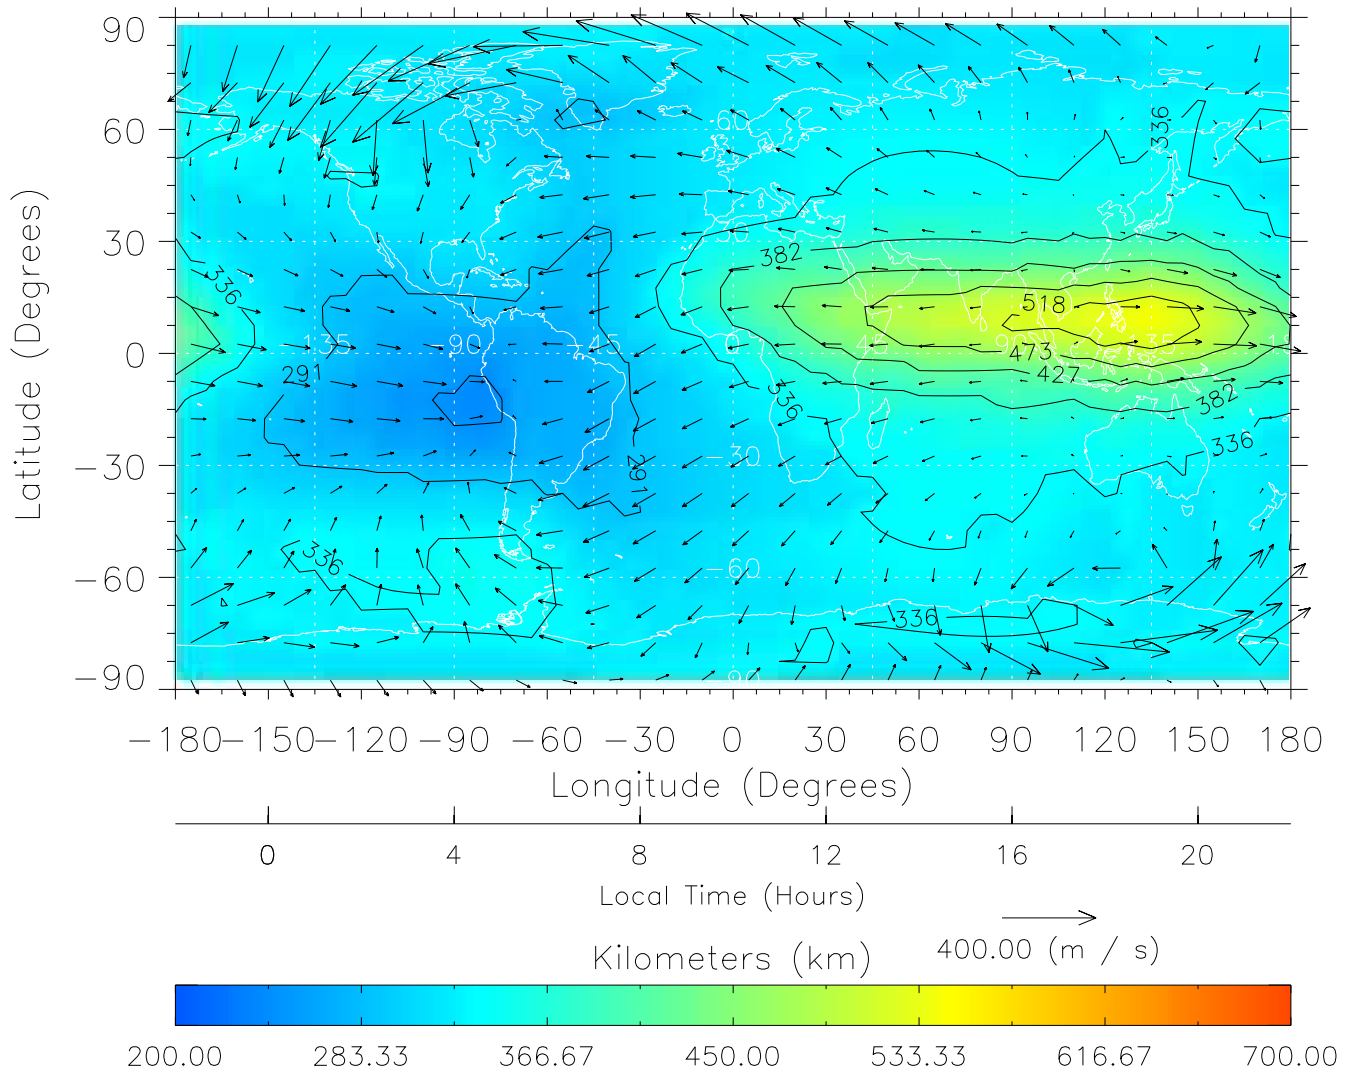

TIME-GCM MAP hmF2 with Neutral Wind vectors
ZP = 2.00 UT = 10.00 DOY = 089

Created: Thu Mar 10 13:05:20 2005

From: /tgcm/histories/secondary/March2001/March2001_v1/089.nc