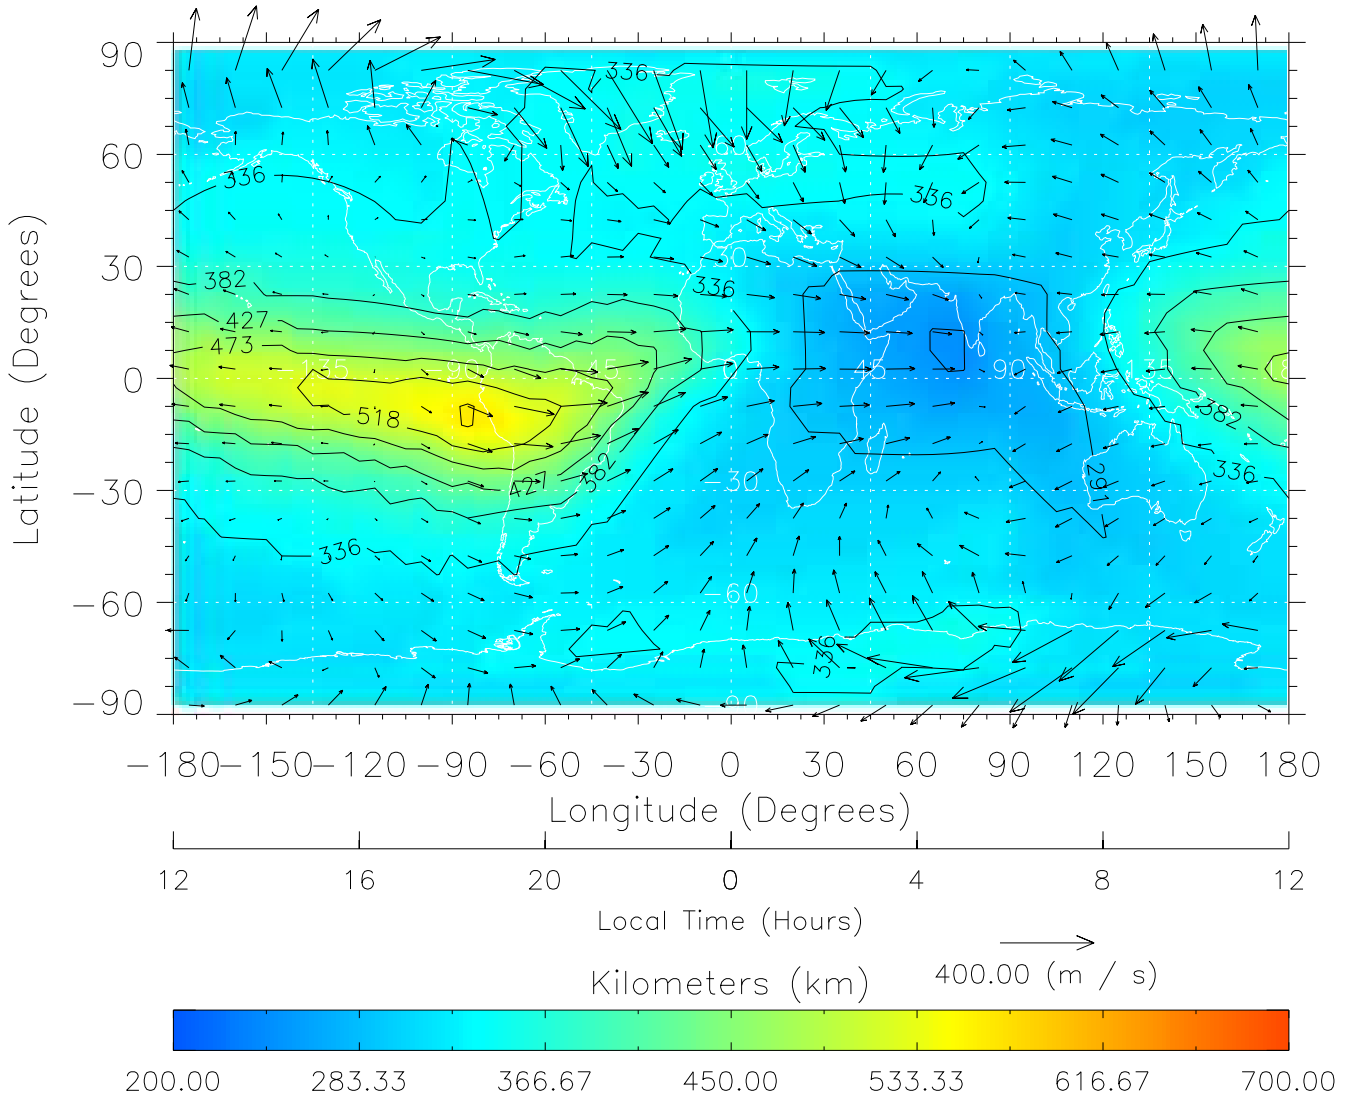

TIME-GCM MAP hmF2 with Neutral Wind vectors
ZP = 2.00 UT = 0.00 DOY = 089

Created: Thu Mar 10 13:05:15 2005

From: /tgcm/histories/secondary/March2001/March2001_v1/089.nc

TIME-GCM MAP hmF2 with Neutral Wind vectors
ZP = 2.00 UT = 1.00 DOY = 089

Created: Thu Mar 10 13:05:16 2005

From: /tgcm/histories/secondary/March2001/March2001_v1/089.nc

TIME-GCM MAP hmF2 with Neutral Wind vectors
ZP = 2.00 UT = 2.00 DOY = 089

Created: Thu Mar 10 13:05:16 2005