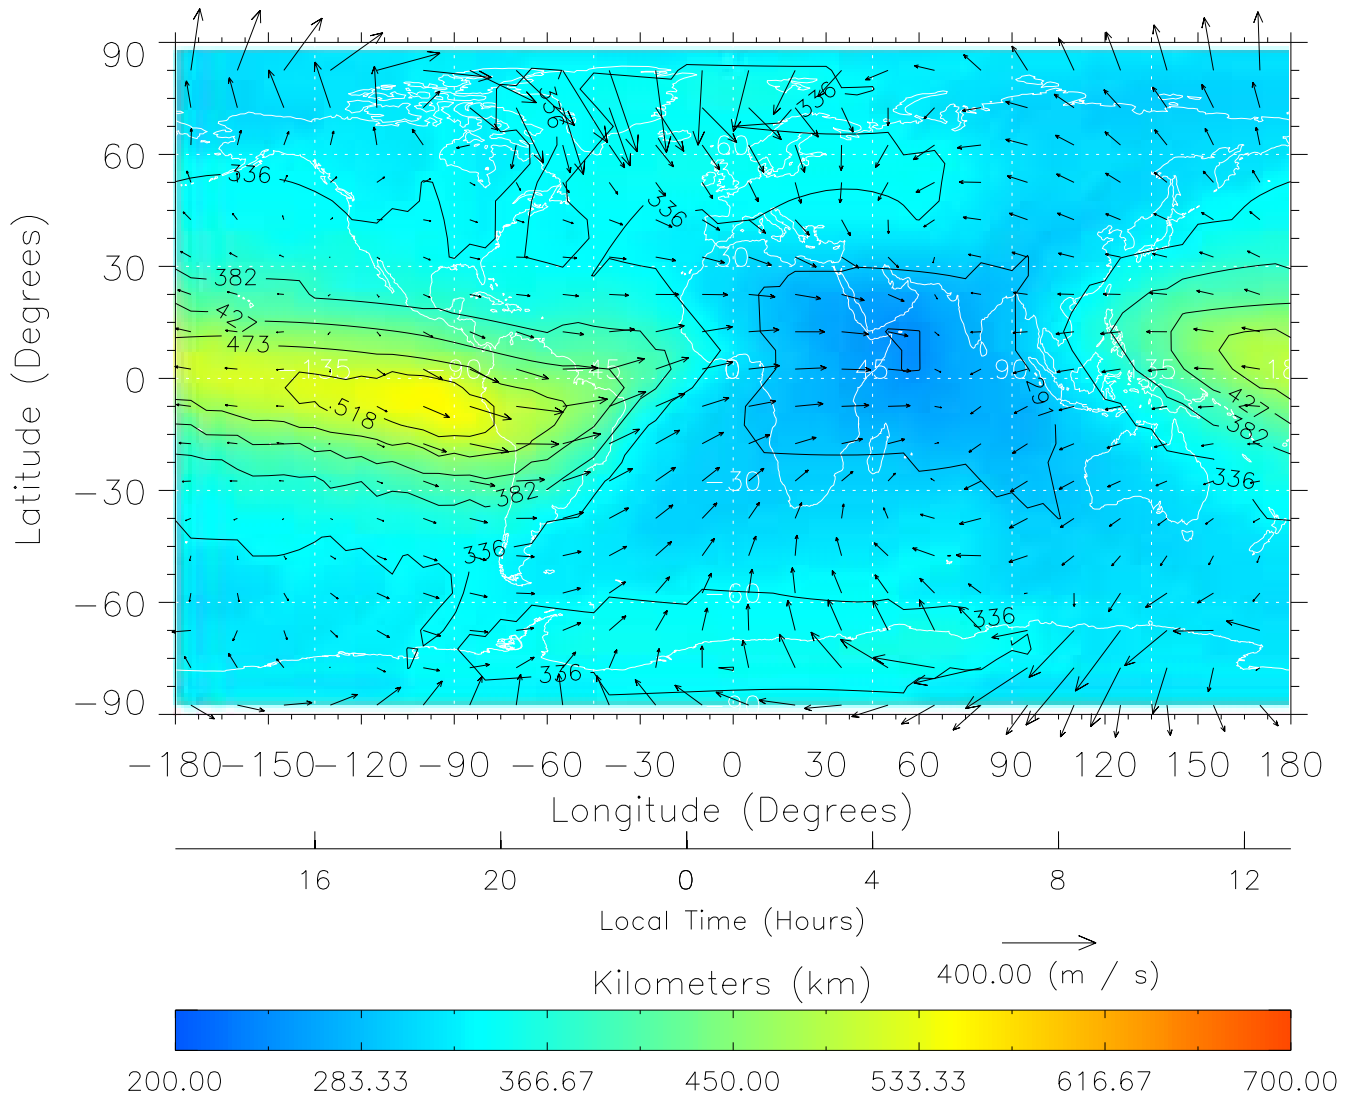

TIME-GCM MAP hmF2 with Neutral Wind vectors
ZP = 2.00 UT = 0.00 DOY = 089

Created: Thu Mar 10 13:05:15 2005

From: /tgcm/histories/secondary/March2001/March2001_v1/089.nc

TIME-GCM MAP hmF2 with Neutral Wind vectors
ZP = 2.00 UT = 1.00 DOY = 089

Created: Thu Mar 10 13:05:16 2005

From: /tgcm/histories/secondary/March2001/March2001_v1/089.nc

TIME-GCM MAP hmF2 with Neutral Wind vectors
ZP = 2.00 UT = 2.00 DOY = 089

Created: Thu Mar 10 13:05:16 2005

From: /tgcm/histories/secondary/March2001/March2001_v1/089.nc

TIME-GCM MAP hmF2 with Neutral Wind vectors
ZP = 2.00 UT = 3.00 DOY = 089

Created: Thu Mar 10 13:05:17 2005

From: /tgcm/histories/secondary/March2001/March2001_v1/089.nc