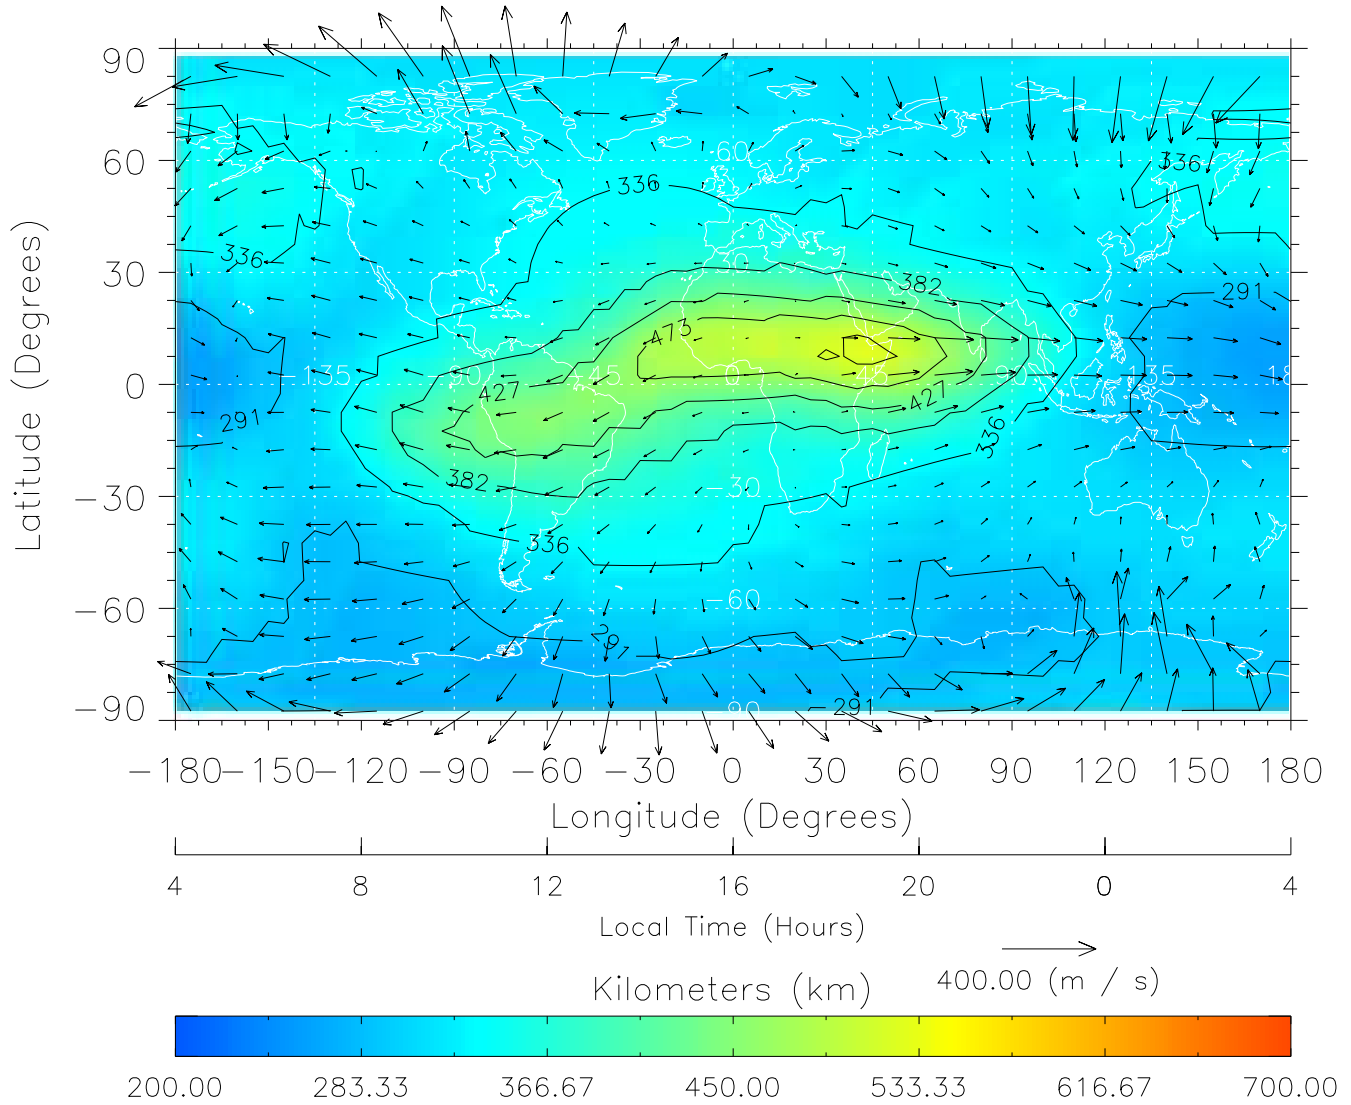

From: /tgcm/histories/secondary/March2001/March2001_v1/089.nc

TIME-GCM MAP hmF2 with Neutral Wind vectors
ZP = 2.00 UT = 15.00 DOY = 089

Created: Thu Mar 10 13:05:22 2005

From: /tgcm/histories/secondary/March2001/March2001_v1/089.nc

TIME-GCM MAP hmF2 with Neutral Wind vectors
ZP = 2.00 UT = 16.00 DOY = 089

Created: Thu Mar 10 13:05:23 2005

From: /tgcm/histories/secondary/March2001/March2001_v1/089.nc

TIME-GCM MAP hmF2 with Neutral Wind vectors