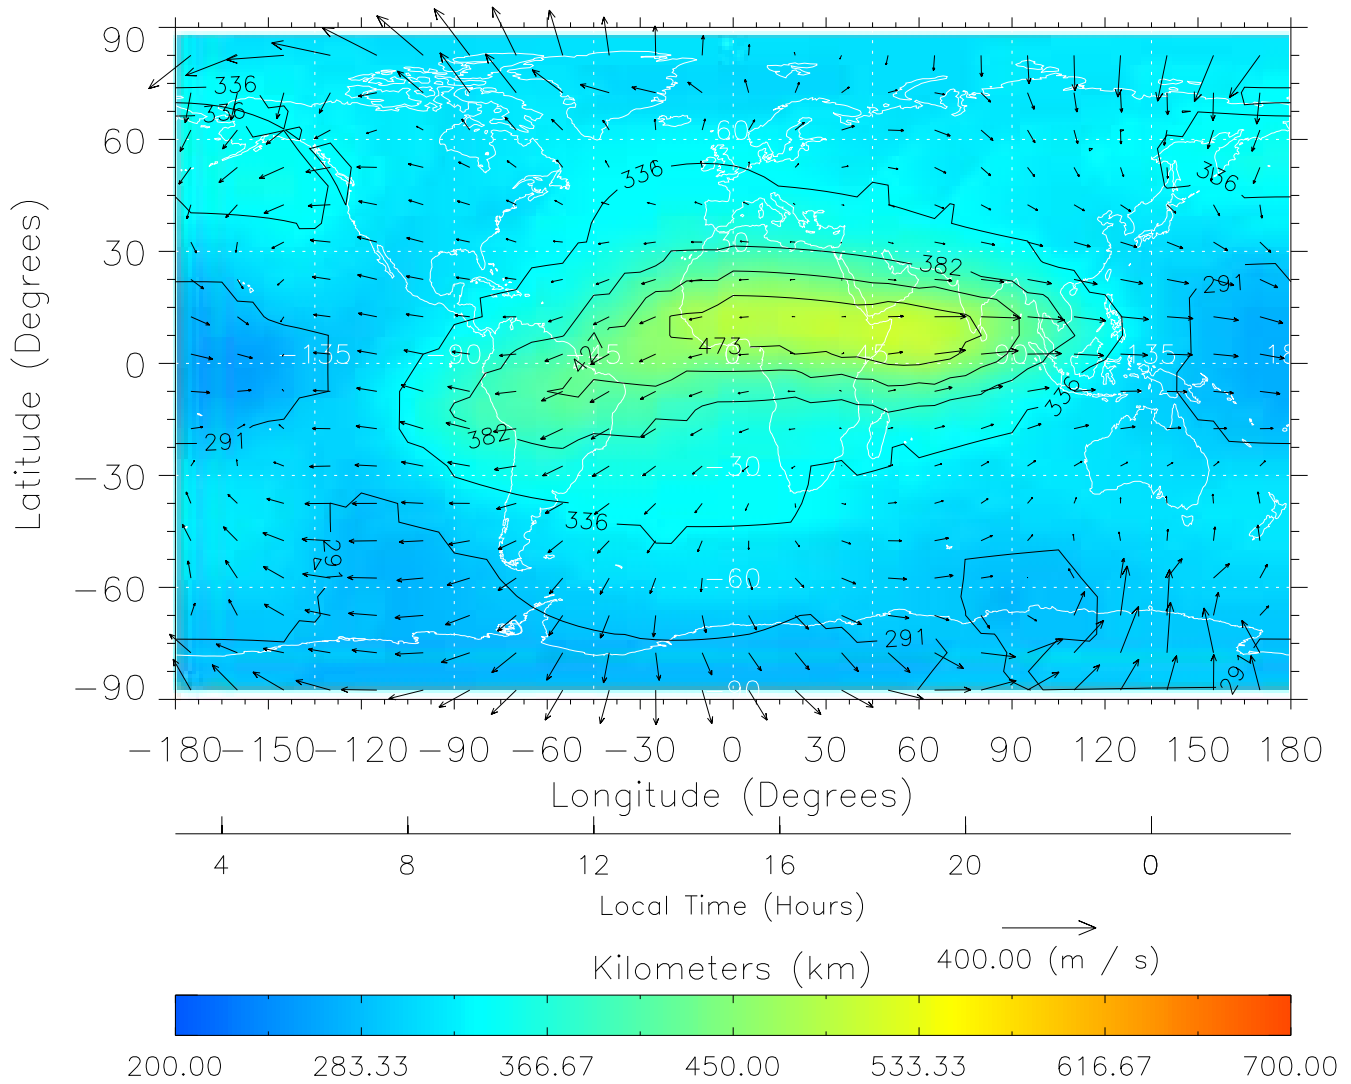

TIME-GCM MAP hmF2 with Neutral Wind vectors
ZP = 2.00 UT = 15.00 DOY = 089

Created: Thu Mar 10 13:05:22 2005

From: /tgcm/histories/secondary/March2001/March2001_v1/089.nc