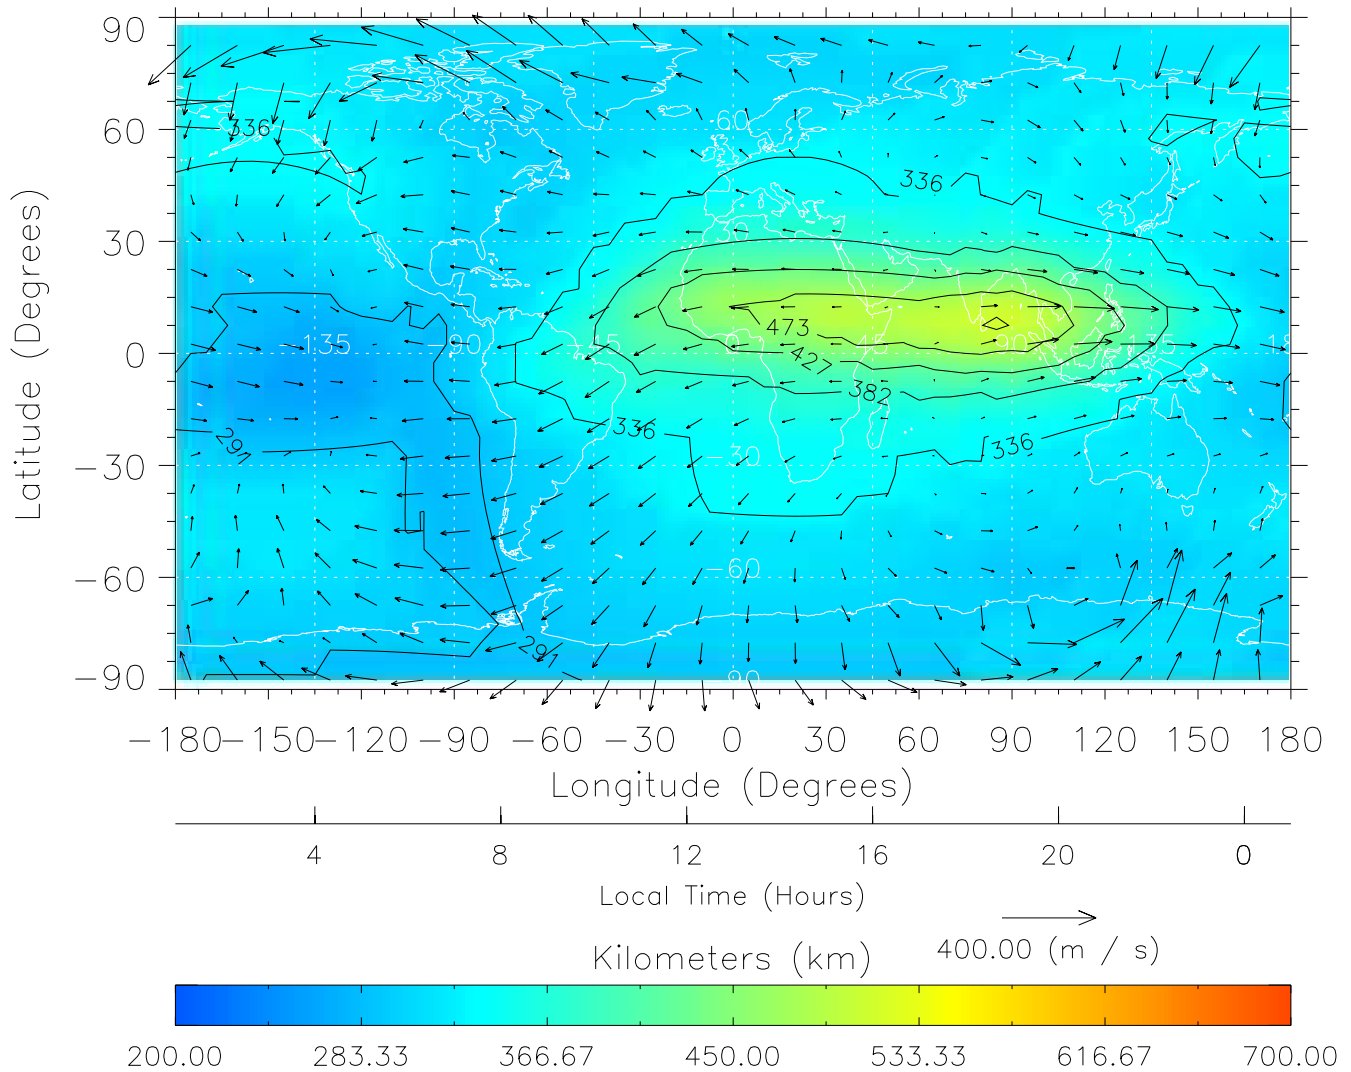

From: /tgcm/histories/secondary/March2001/March2001_v1/089.nc

TIME-GCM MAP hmF2 with Neutral Wind vectors
ZP = 2.00 UT = 11.00 DOY = 089

Created: Thu Mar 10 13:05:20 2005

From: /tgcm/histories/secondary/March2001/March2001_v1/089.nc

TIME-GCM MAP hmF2 with Neutral Wind vectors
ZP = 2.00 UT = 12.00 DOY = 089

Created: Thu Mar 10 13:05:21 2005

From: /tgcm/histories/secondary/March2001/March2001_v1/089.nc

TIME-GCM MAP hmF2 with Neutral Wind vectors
ZP = 2.00 UT = 13.00 DOY = 089