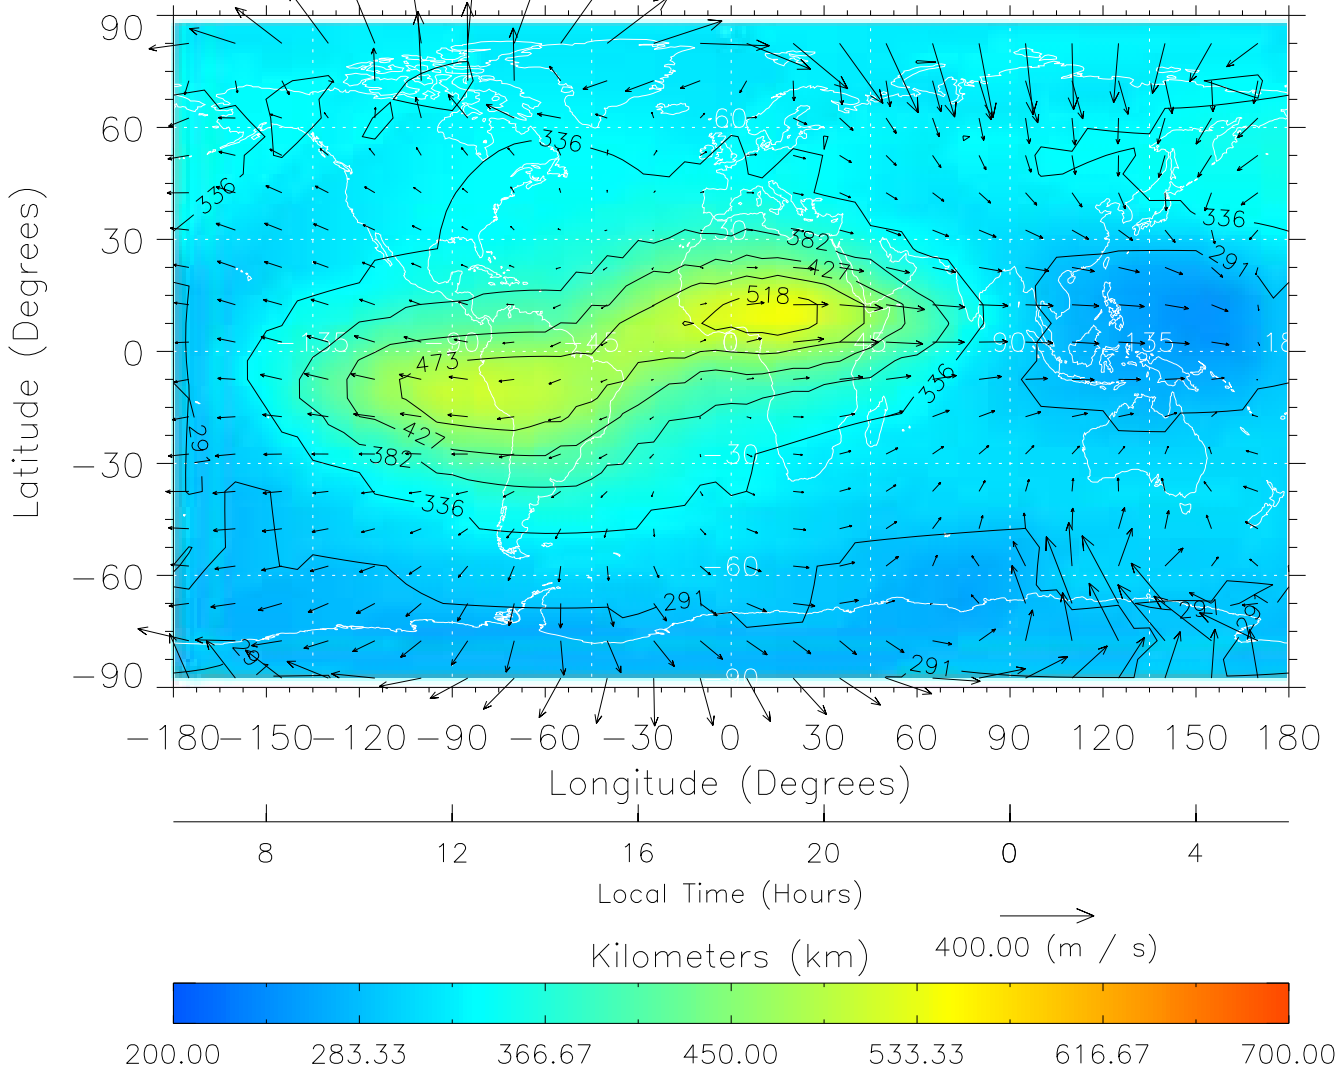

ZP = 2.00 UT = 17.00 DOY = 089

Created: Thu Mar 10 13:05:23 2005

From: /tgcm/histories/secondary/March2001/March2001_v1/089.nc

TIME-GCM MAP hmF2 with Neutral Wind vectors

ZP = 2.00 UT = 18.00 DOY = 089

Created: Thu Mar 10 13:05:24 2005