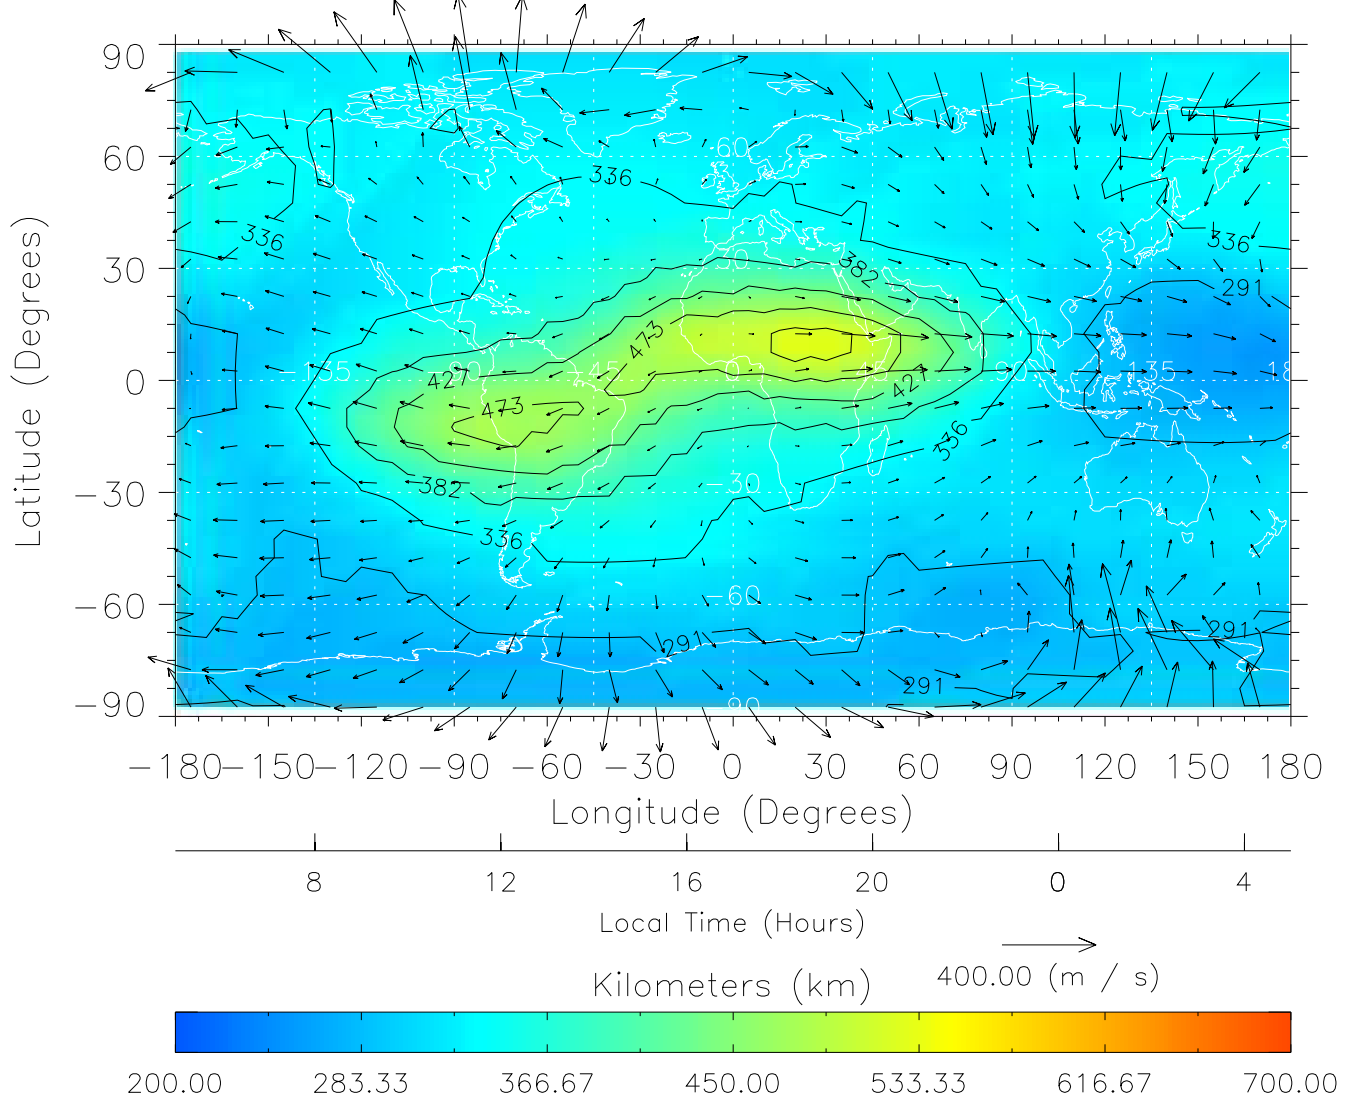

TIME-GCM MAP hmF2 with Neutral Wind vectors
ZP = 2.00 UT = 16.00 DOY = 089

Created: Thu Mar 10 13:05:23 2005

From: /tgcm/histories/secondary/March2001/March2001_v1/089.nc

TIME-GCM MAP hmF2 with Neutral Wind vectors

ZP = 2.00 UT = 17.00 DOY = 089

Created: Thu Mar 10 13:05:23 2005

From: /tgcm/histories/secondary/March2001/March2001_v1/089.nc

TIME-GCM MAP hmF2 with Neutral Wind vectors

ZP = 2.00 UT = 18.00 DOY = 089

Created: Thu Mar 10 13:05:24 2005