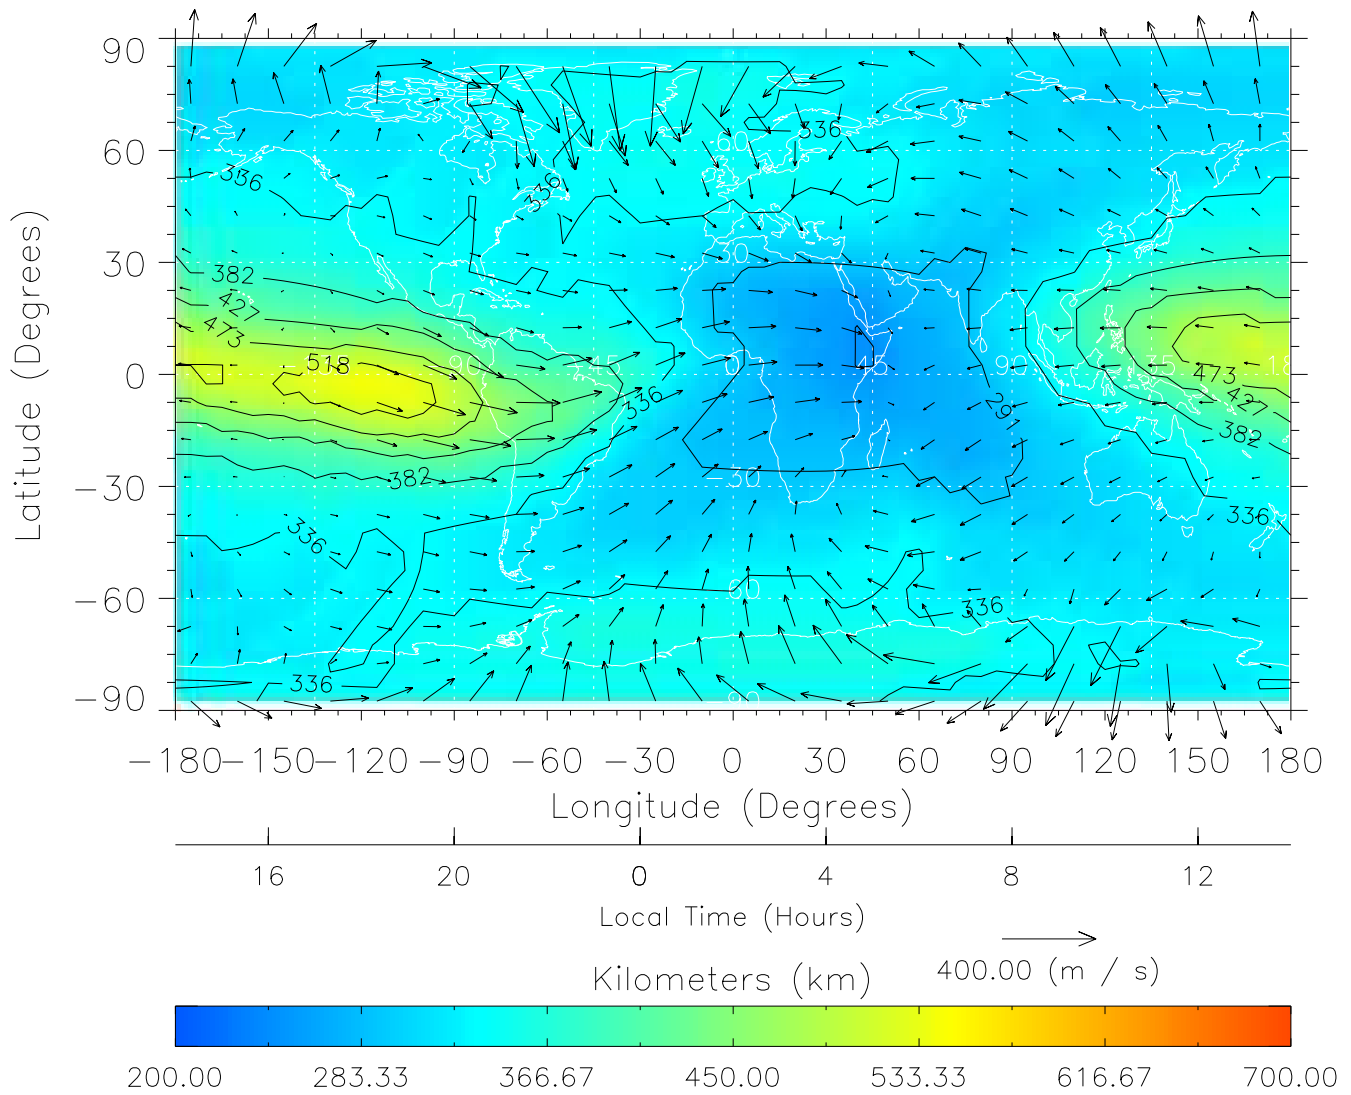

TIME-GCM MAP hmF2 with Neutral Wind vectors
ZP = 2.00 UT = 0.00 DOY = 089

Created: Thu Mar 10 13:05:15 2005

From: /tgcm/histories/secondary/March2001/March2001_v1/089.nc

TIME-GCM MAP hmF2 with Neutral Wind vectors
ZP = 2.00 UT = 1.00 DOY = 089

Created: Thu Mar 10 13:05:16 2005

From: /tgcm/histories/secondary/March2001/March2001_v1/089.nc

TIME-GCM MAP hmF2 with Neutral Wind vectors
ZP = 2.00 UT = 2.00 DOY = 089

Created: Thu Mar 10 13:05:16 2005