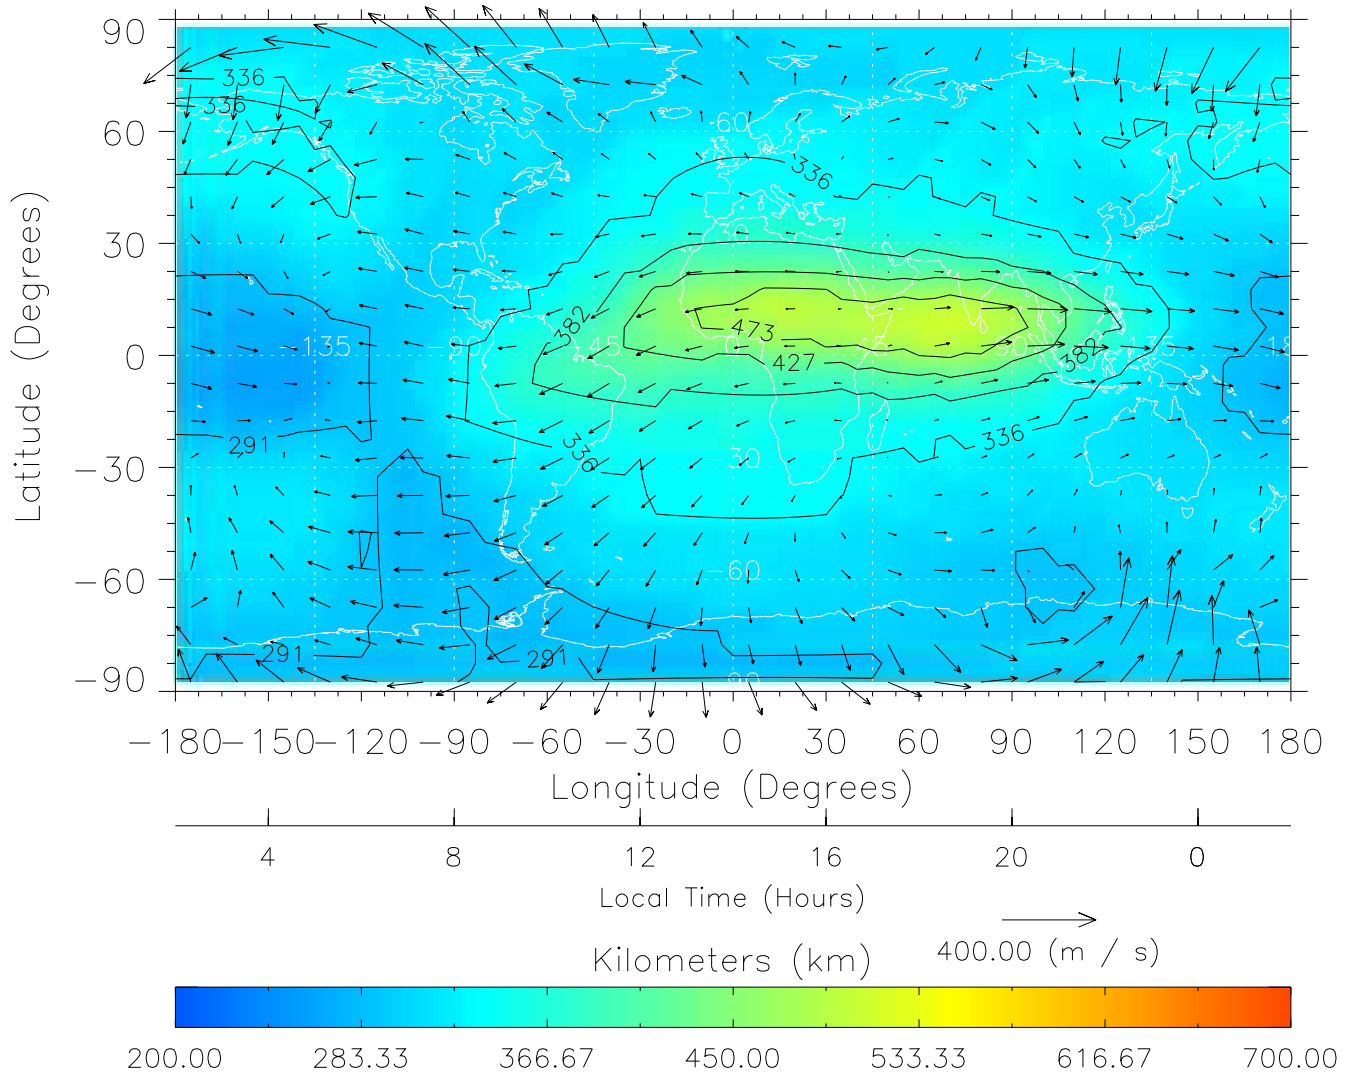

TIME-GCM MAP hmF2 with Neutral Wind vectors
ZP = 2.00 UT = 14.00 DOY = 089

Created: Thu Mar 10 13:05:22 2005

From: /tgcm/histories/secondary/March2001/March2001_v1/089.nc