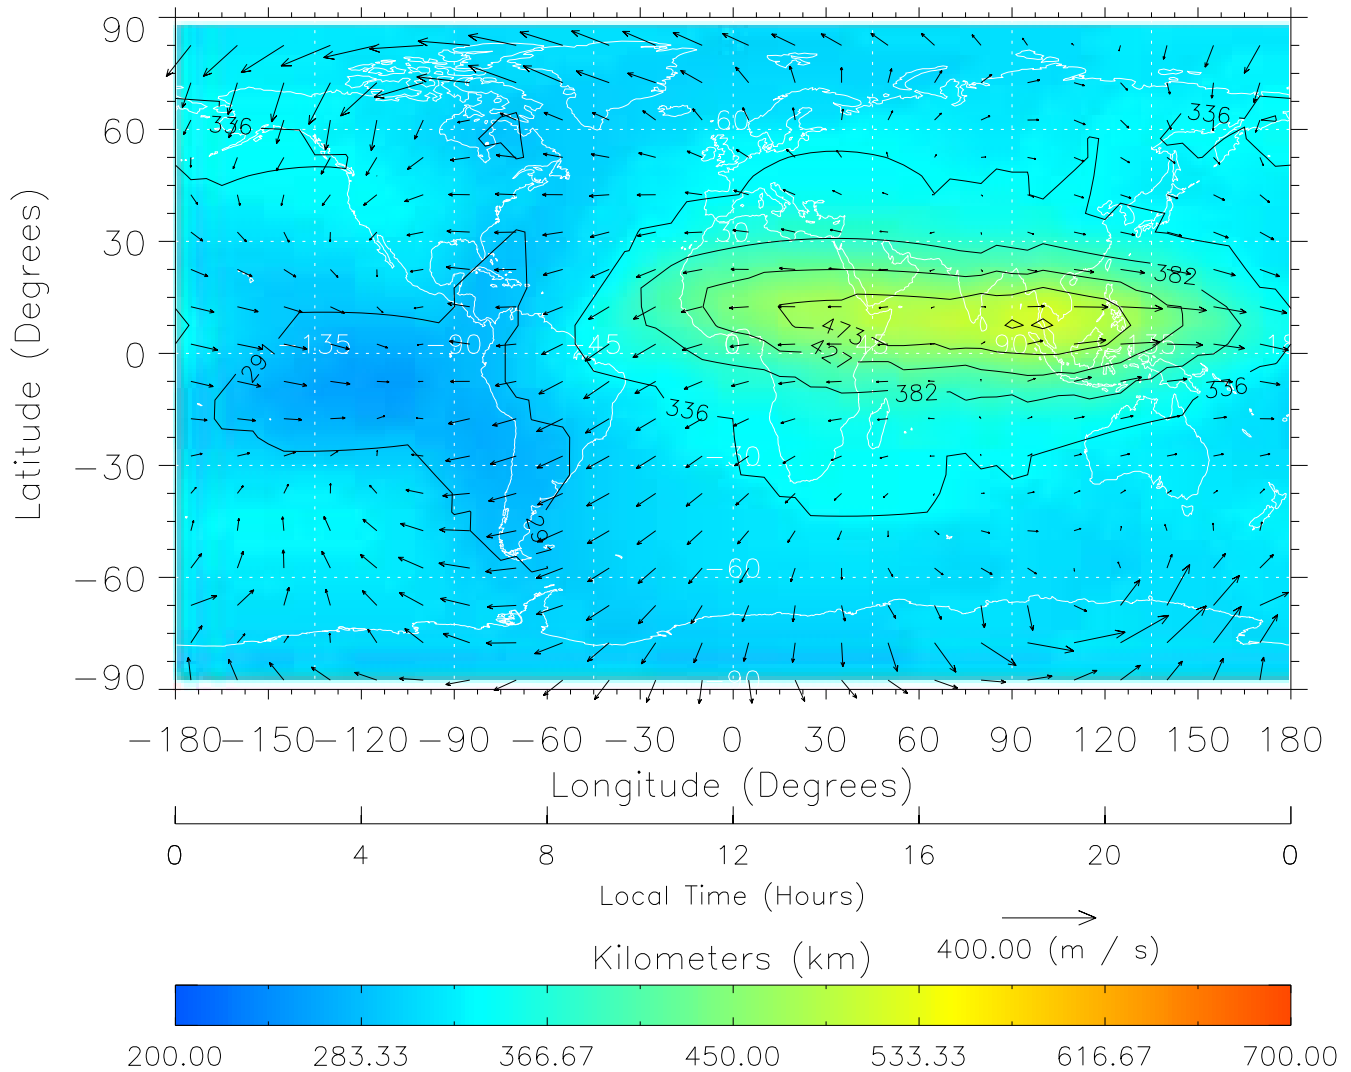

From: /tgcm/histories/secondary/March2001/March2001_v1/089.nc

TIME-GCM MAP hmF2 with Neutral Wind vectors
ZP = 2.00 UT = 11.00 DOY = 089

Created: Thu Mar 10 13:05:20 2005

From: /tgcm/histories/secondary/March2001/March2001_v1/089.nc

TIME-GCM MAP hmF2 with Neutral Wind vectors
ZP = 2.00 UT = 12.00 DOY = 089

Created: Thu Mar 10 13:05:21 2005

From: /tgcm/histories/secondary/March2001/March2001_v1/089.nc

TIME-GCM MAP hmF2 with Neutral Wind vectors
ZP = 2.00 UT = 13.00 DOY = 089