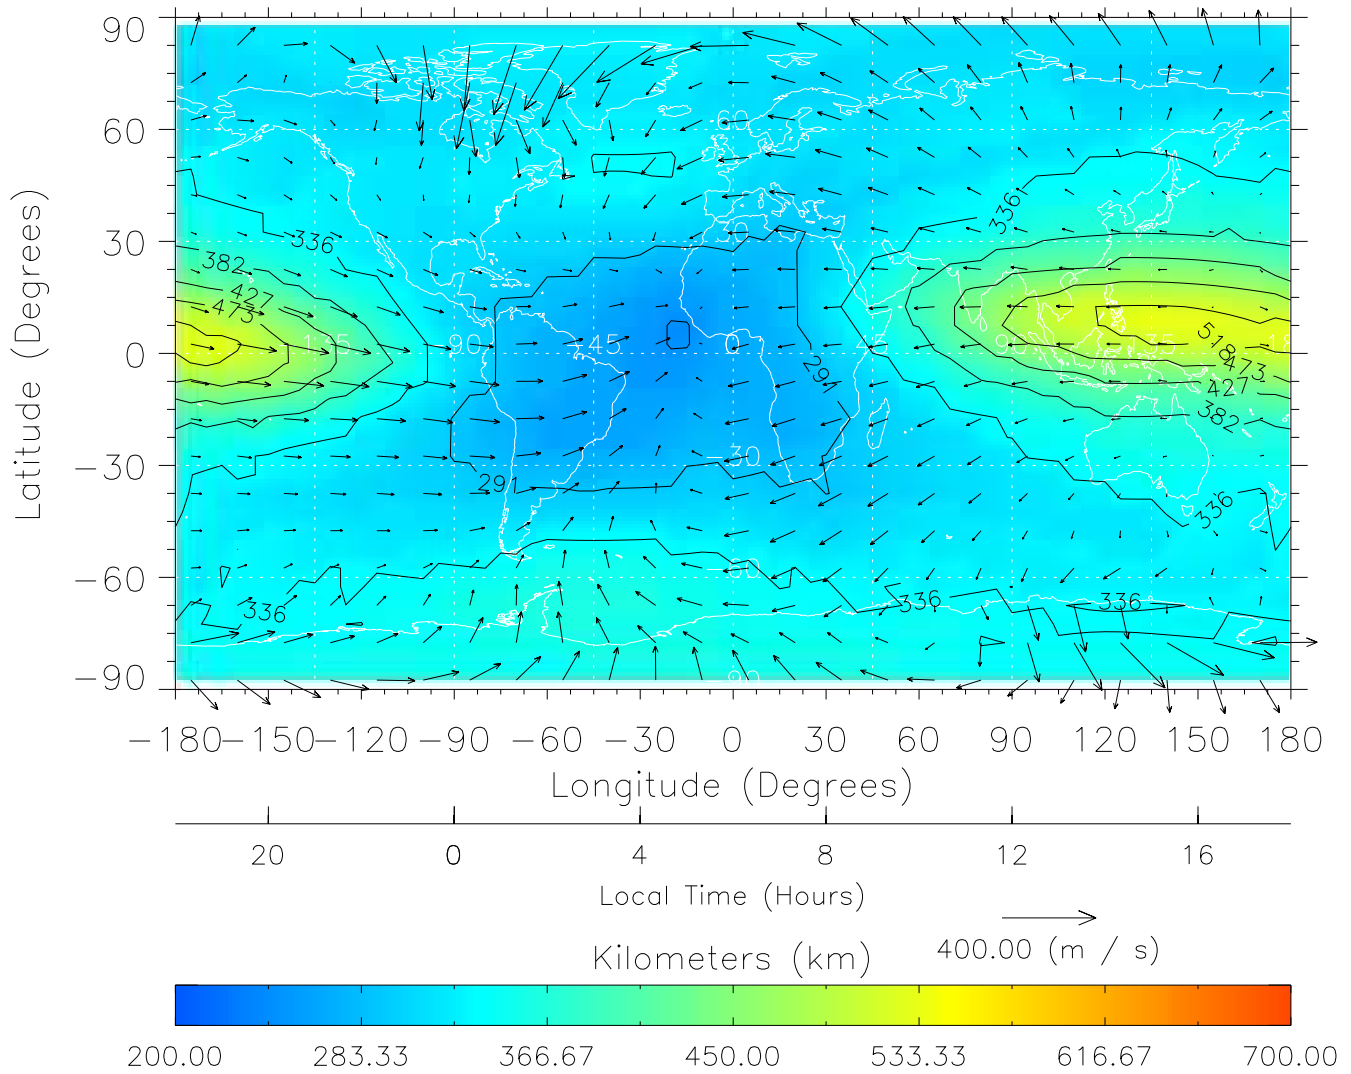

TIME-GCM MAP hmF2 with Neutral Wind vectors

ZP = 2.00 UT = 4.00 DOY = 089

Created: Thu Mar 10 13:05:17 2005

From: /tgcm/histories/secondary/March2001/March2001_v1/089.nc

TIME-GCM MAP hmF2 with Neutral Wind vectors

ZP = 2.00 UT = 5.00 DOY = 089

Created: Thu Mar 10 13:05:17 2005

From: /tgcm/histories/secondary/March2001/March2001_v1/089.nc

TIME-GCM MAP hmF2 with Neutral Wind vectors
ZP = 2.00 UT = 6.00 DOY = 089

Created: Thu Mar 10 13:05:18 2005