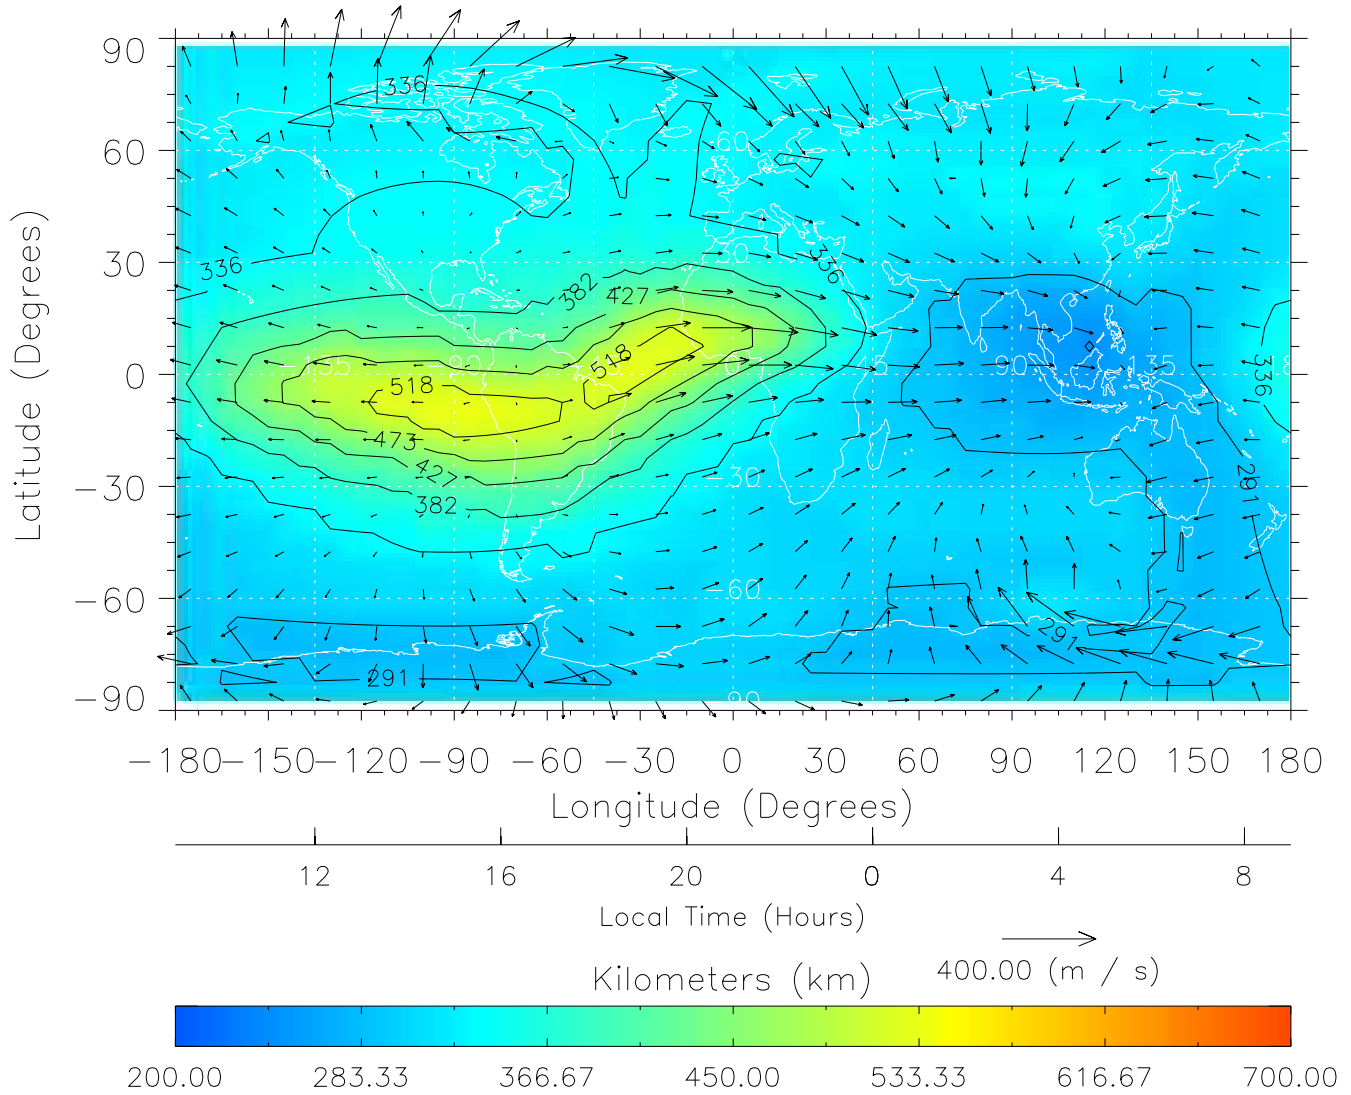

From: /tgcm/histories/secondary/March2001/March2001_v1/089.nc

TIME-GCM MAP hmF2 with Neutral Wind vectors
ZP = 2.00 UT = 19.00 DOY = 089

Created: Thu Mar 10 13:05:24 2005

From: /tgcm/histories/secondary/March2001/March2001_v1/089.nc

TIME-GCM MAP hmF2 with Neutral Wind vectors
 ZP = 2.00 UT = 20.00 DOY = 089

Created: Thu Mar 10 13:05:24 2005

From: /tgcm/histories/secondary/March2001/March2001_v1/089.nc

TIME-GCM MAP hmF2 with Neutral Wind vectors
ZP = 2.00 UT = 21.00 DOY = 089