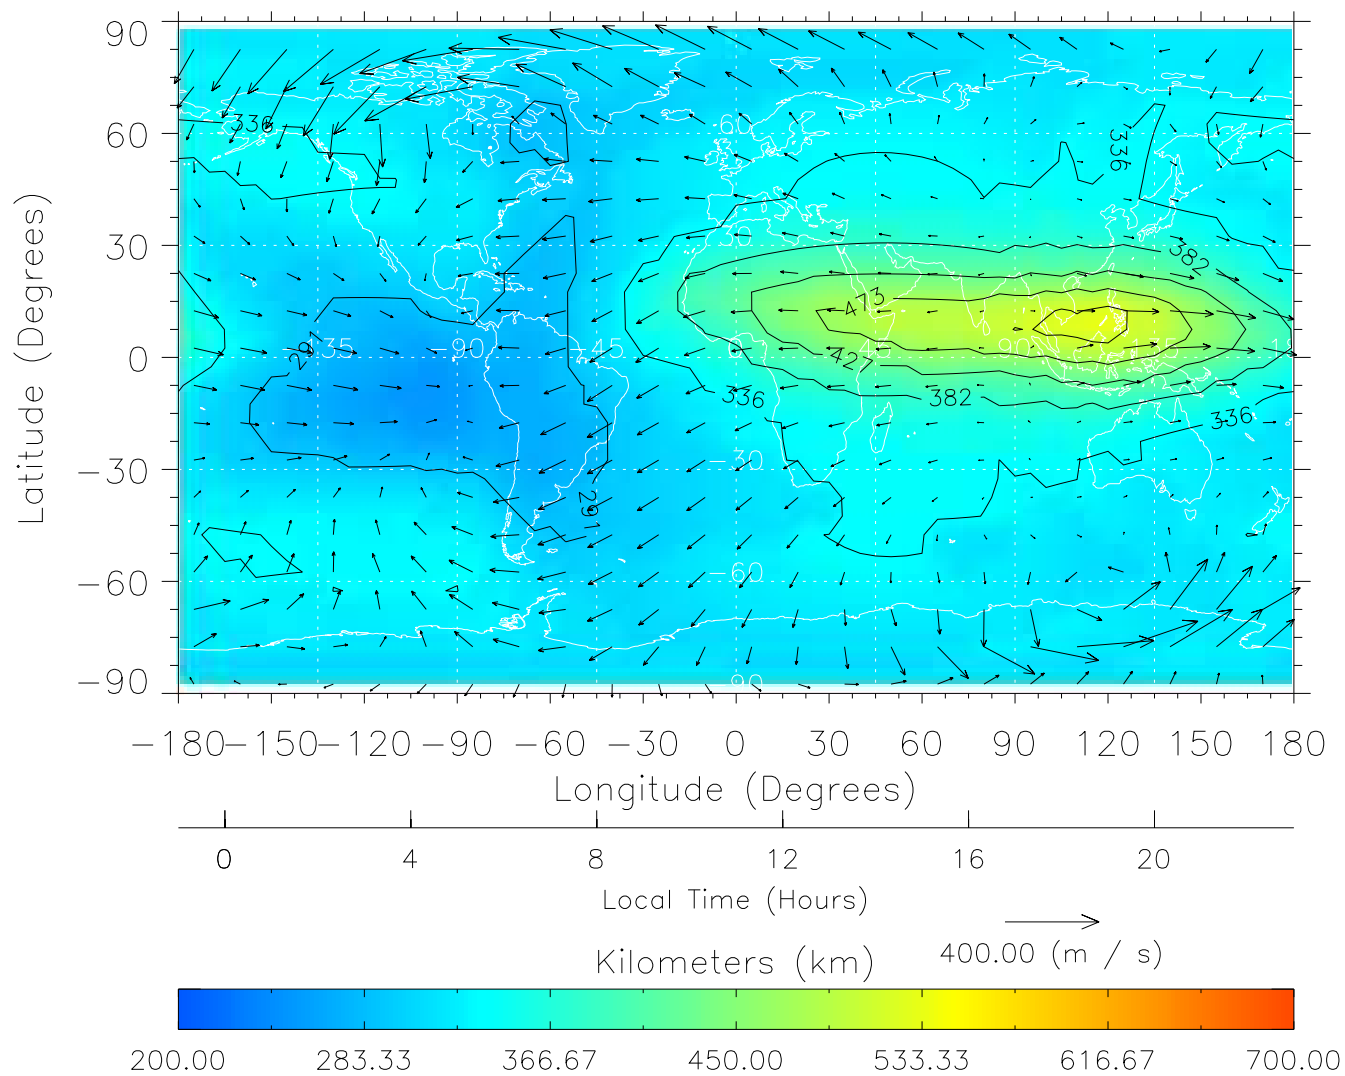

TIME-GCM MAP hmF2 with Neutral Wind vectors
ZP = 2.00 UT = 11.00 DOY = 089

Created: Thu Mar 10 13:05:20 2005

From: /tgcm/histories/secondary/March2001/March2001_v1/089.nc