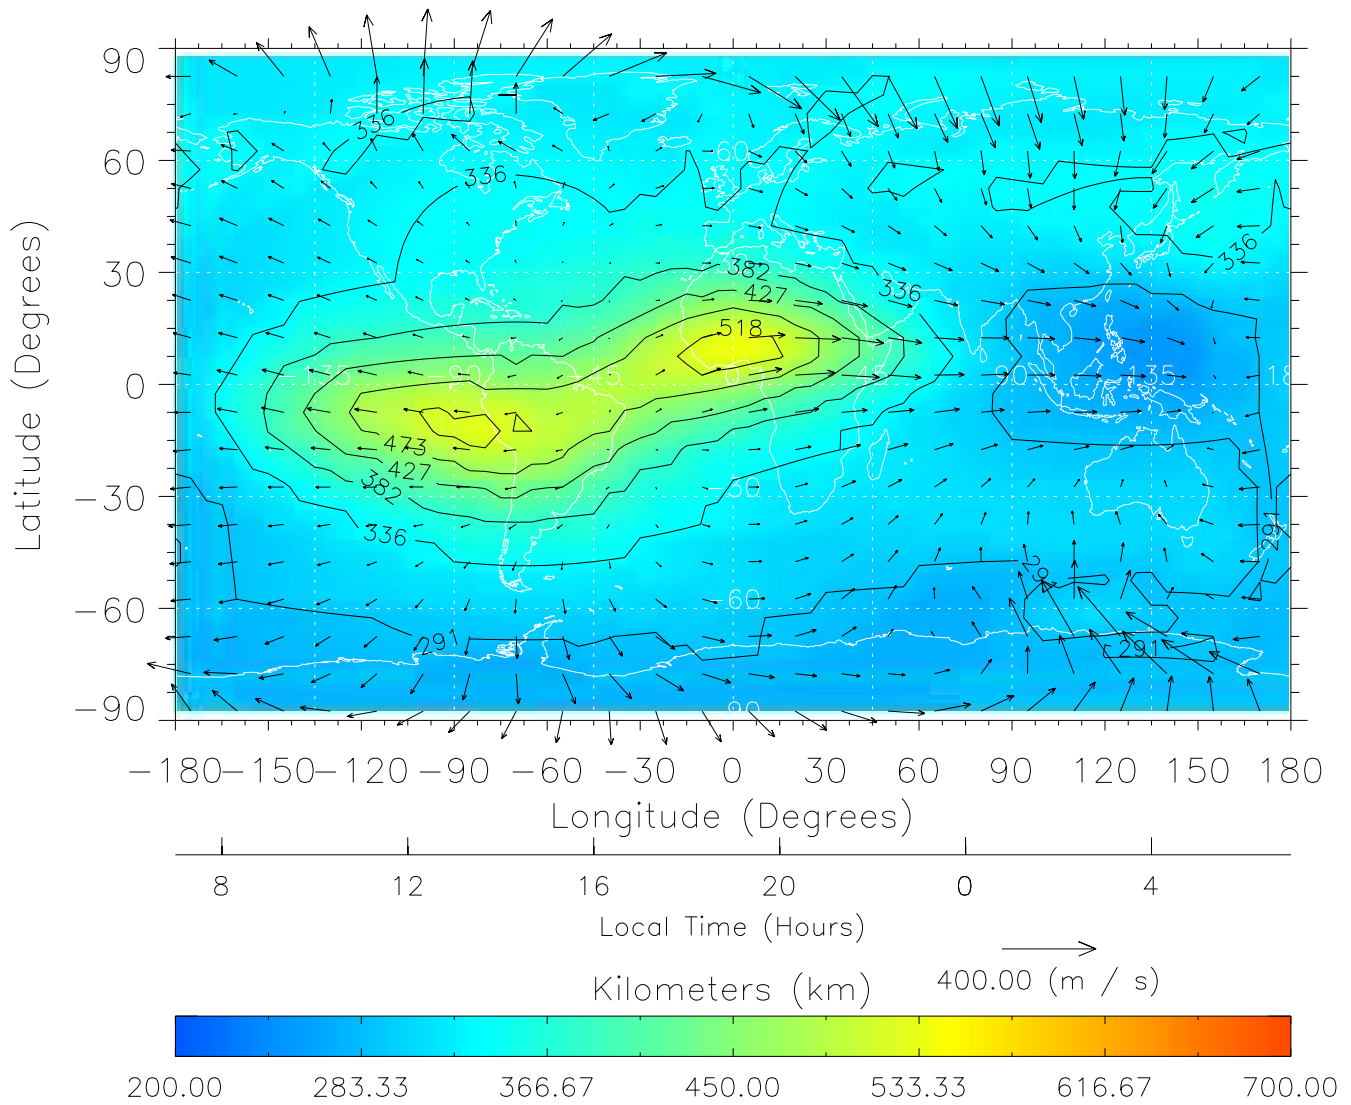

TIME-GCM MAP hmF2 with Neutral Wind vectors
ZP = 2.00 UT = 19.00 DOY = 089

Created: Thu Mar 10 13:05:24 2005

From: /tgcm/histories/secondary/March2001/March2001_v1/089.nc