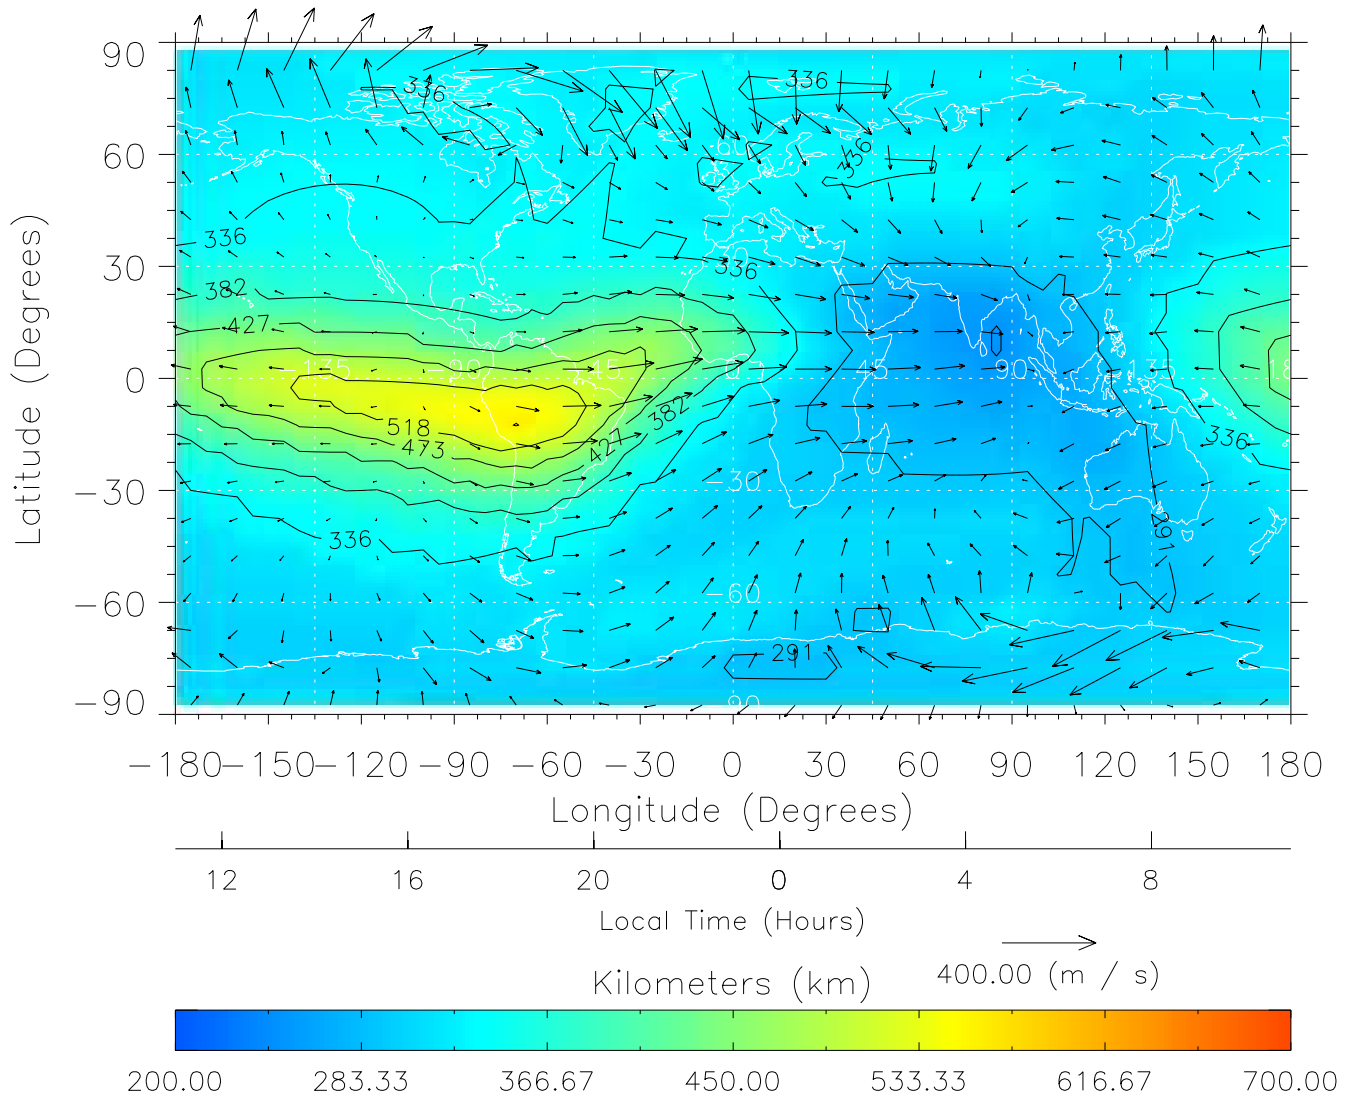

TIME-GCM MAP hmF2 with Neutral Wind vectors
ZP = 2.00 UT = 23.00 DOY = 089

Created: Thu Mar 10 13:05:26 2005

From: /tgcm/histories/secondary/March2001/March2001_v1/089.nc