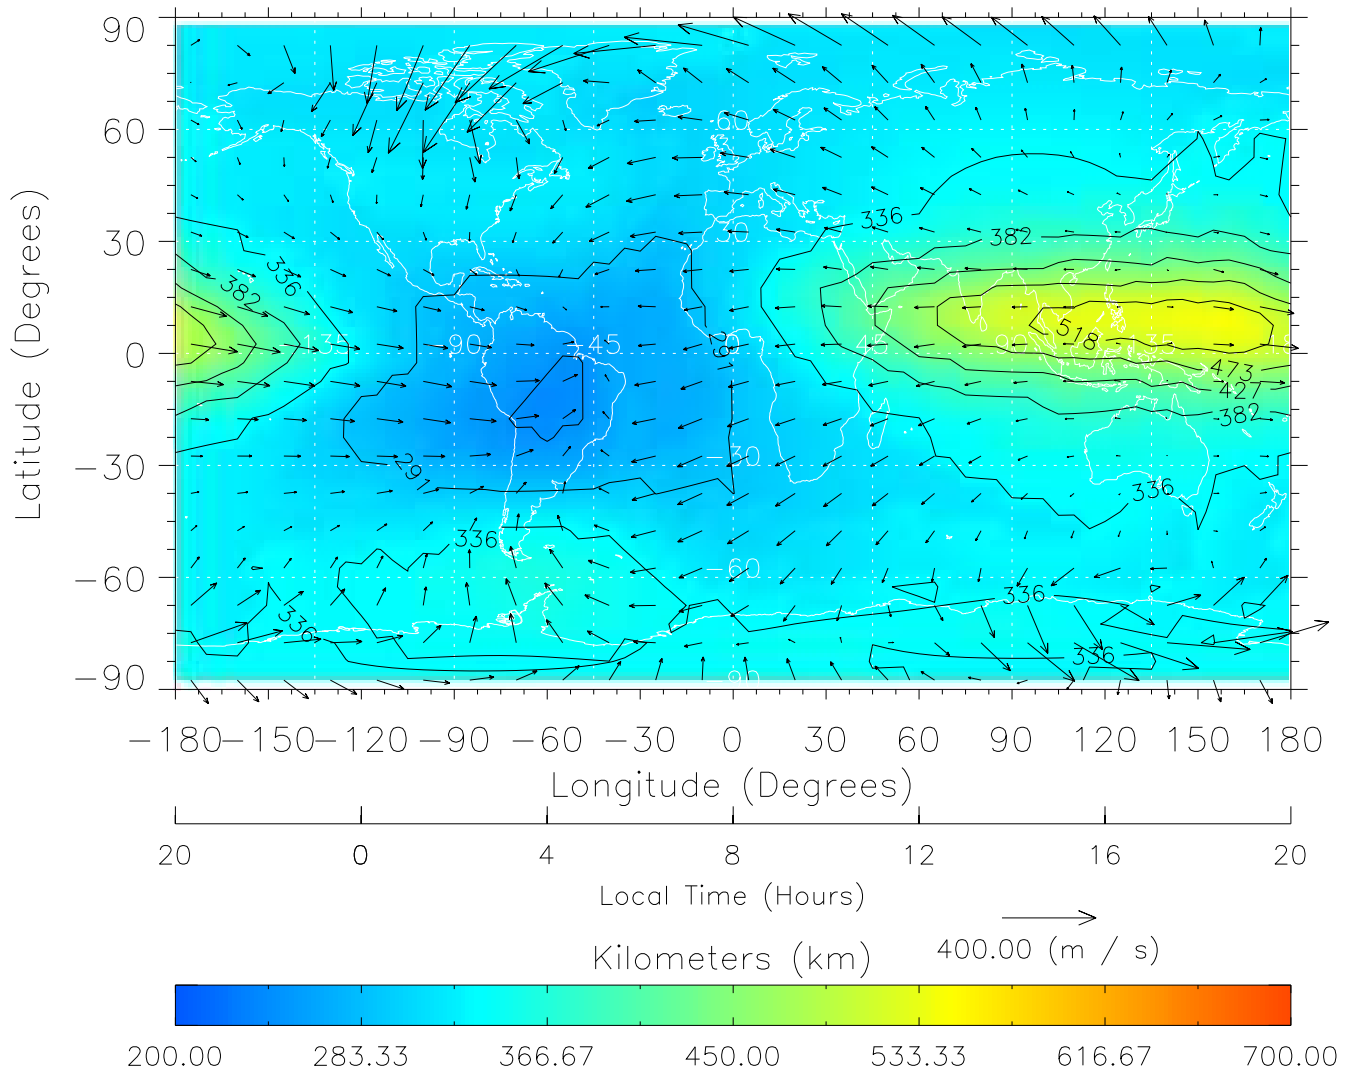

From: /tgcm/histories/secondary/March2001/March2001_v1/089.nc

TIME-GCM MAP hmF2 with Neutral Wind vectors
ZP = 2.00 UT = 7.00 DOY = 089

Created: Thu Mar 10 13:05:18 2005

From: /tgcm/histories/secondary/March2001/March2001_v1/089.nc

TIME-GCM MAP hmF2 with Neutral Wind vectors
ZP = 2.00 UT = 8.00 DOY = 089

Created: Thu Mar 10 13:05:19 2005

From: /tgcm/histories/secondary/March2001/March2001_v1/089.nc

TIME-GCM MAP hmF2 with Neutral Wind vectors
ZP = 2.00 UT = 9.00 DOY = 089