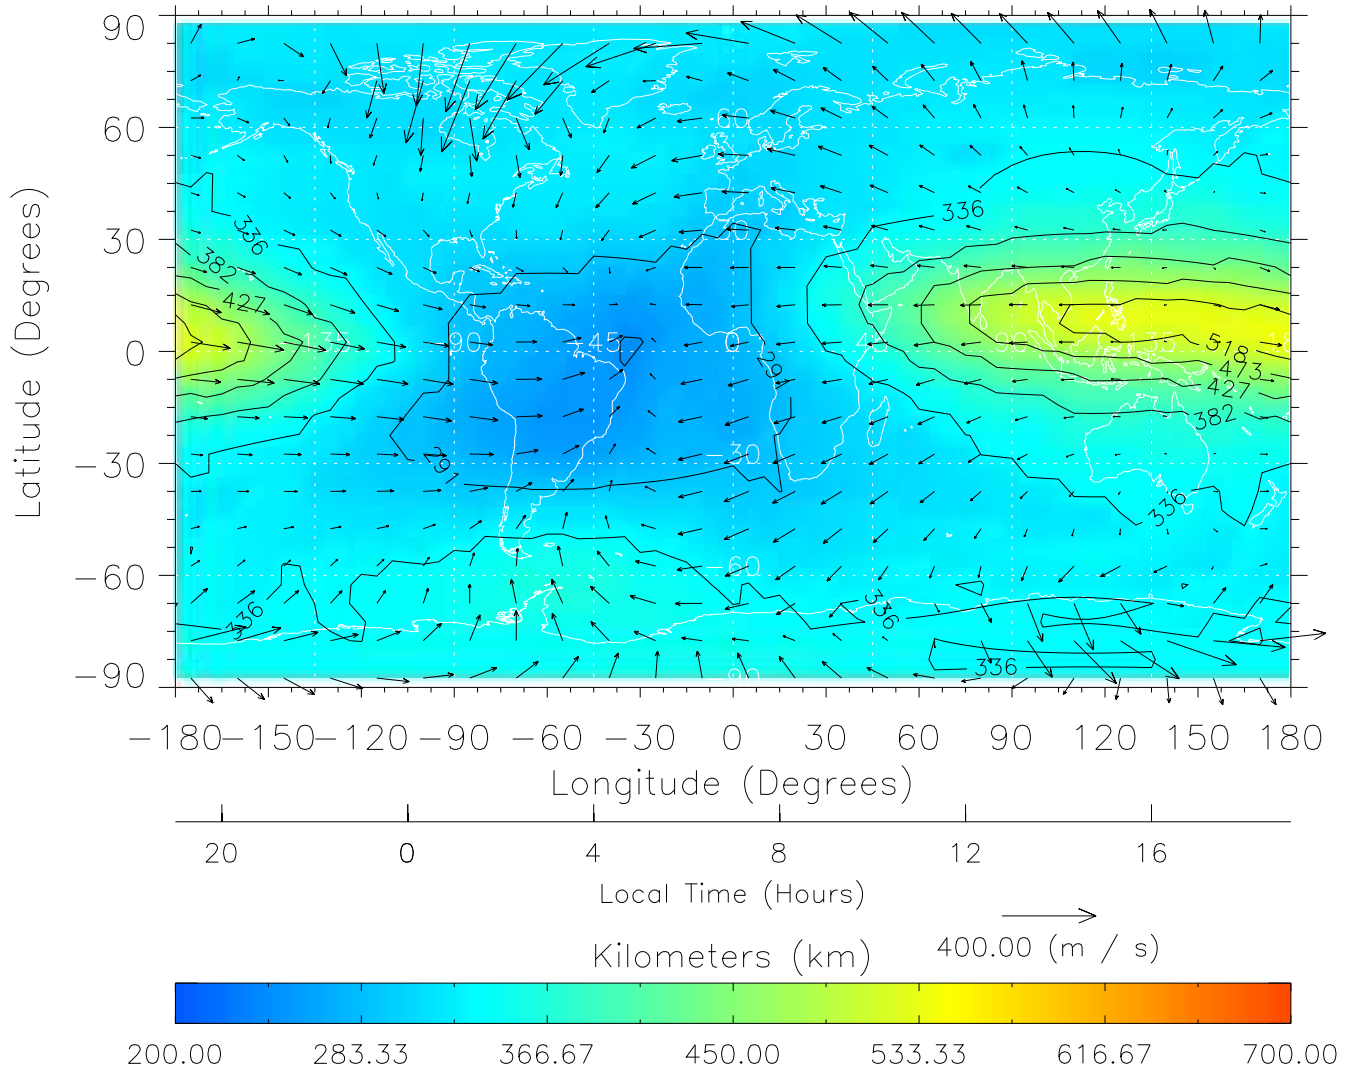

TIME-GCM MAP hmF2 with Neutral Wind vectors

ZP = 2.00 UT = 4.00 DOY = 089

Created: Thu Mar 10 13:05:17 2005

From: /tgcm/histories/secondary/March2001/March2001_v1/089.nc

TIME-GCM MAP hmF2 with Neutral Wind vectors

ZP = 2.00 UT = 5.00 DOY = 089

Created: Thu Mar 10 13:05:17 2005

From: /tgcm/histories/secondary/March2001/March2001_v1/089.nc

TIME-GCM MAP hmF2 with Neutral Wind vectors
ZP = 2.00 UT = 6.00 DOY = 089

Created: Thu Mar 10 13:05:18 2005

From: /tgcm/histories/secondary/March2001/March2001_v1/089.nc

TIME-GCM MAP hmF2 with Neutral Wind vectors
ZP = 2.00 UT = 7.00 DOY = 089

Created: Thu Mar 10 13:05:18 2005

From: /tgcm/histories/secondary/March2001/March2001_v1/089.nc