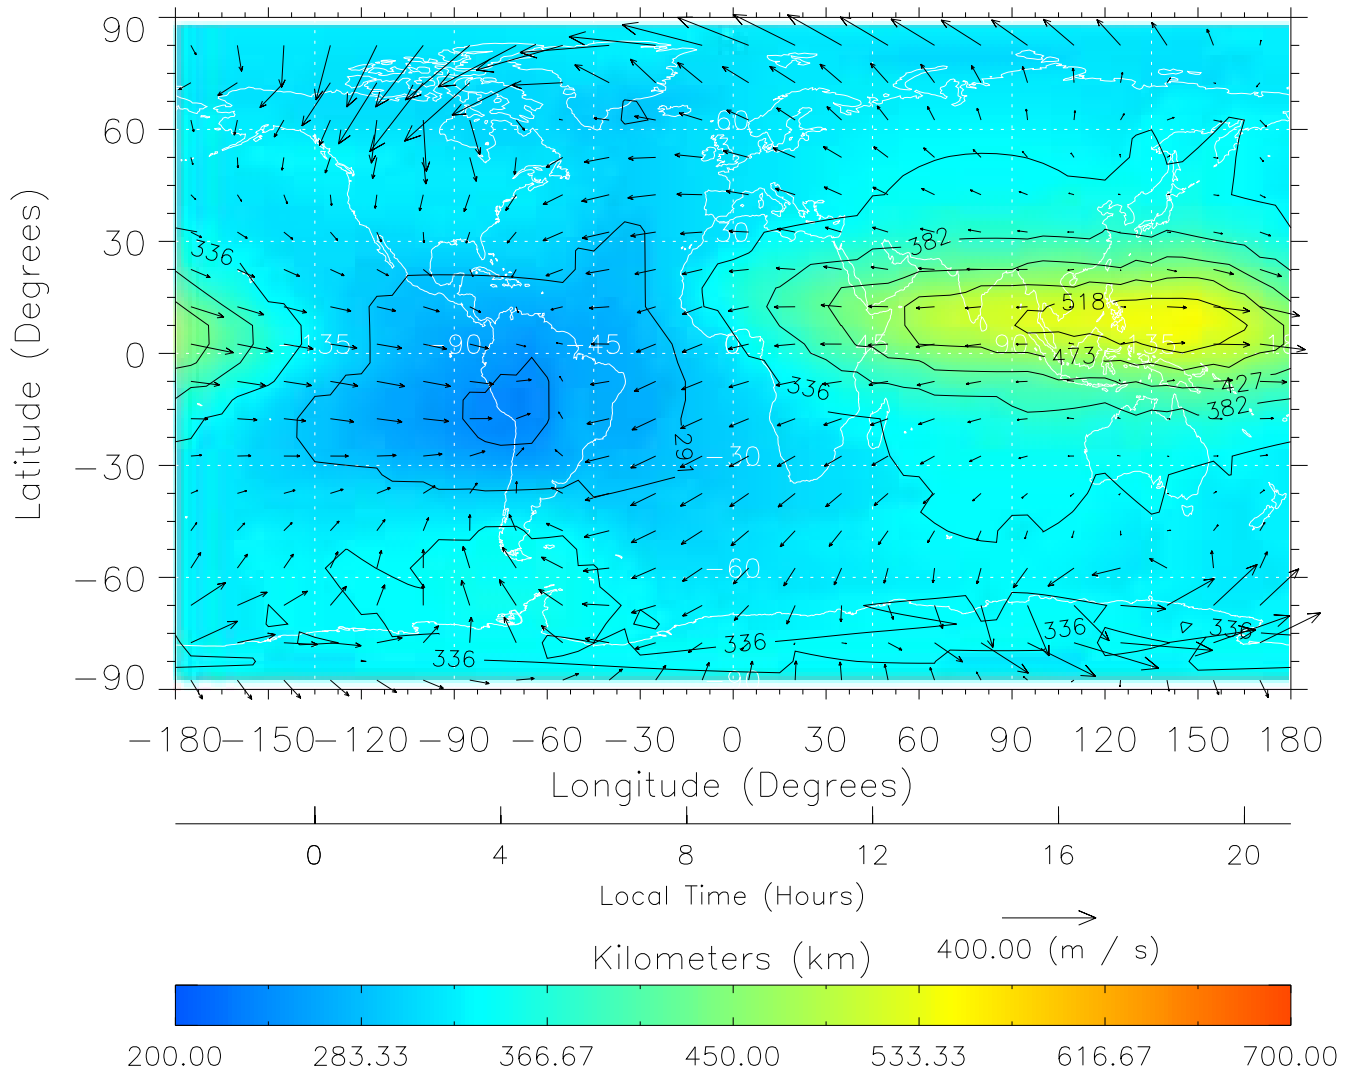

From: /tgcm/histories/secondary/March2001/March2001_v1/089.nc

TIME-GCM MAP hmF2 with Neutral Wind vectors
ZP = 2.00 UT = 7.00 DOY = 089

Created: Thu Mar 10 13:05:18 2005

From: /tgcm/histories/secondary/March2001/March2001_v1/089.nc

TIME-GCM MAP hmF2 with Neutral Wind vectors
ZP = 2.00 UT = 8.00 DOY = 089

Created: Thu Mar 10 13:05:19 2005

From: /tgcm/histories/secondary/March2001/March2001_v1/089.nc

TIME-GCM MAP hmF2 with Neutral Wind vectors
ZP = 2.00 UT = 9.00 DOY = 089