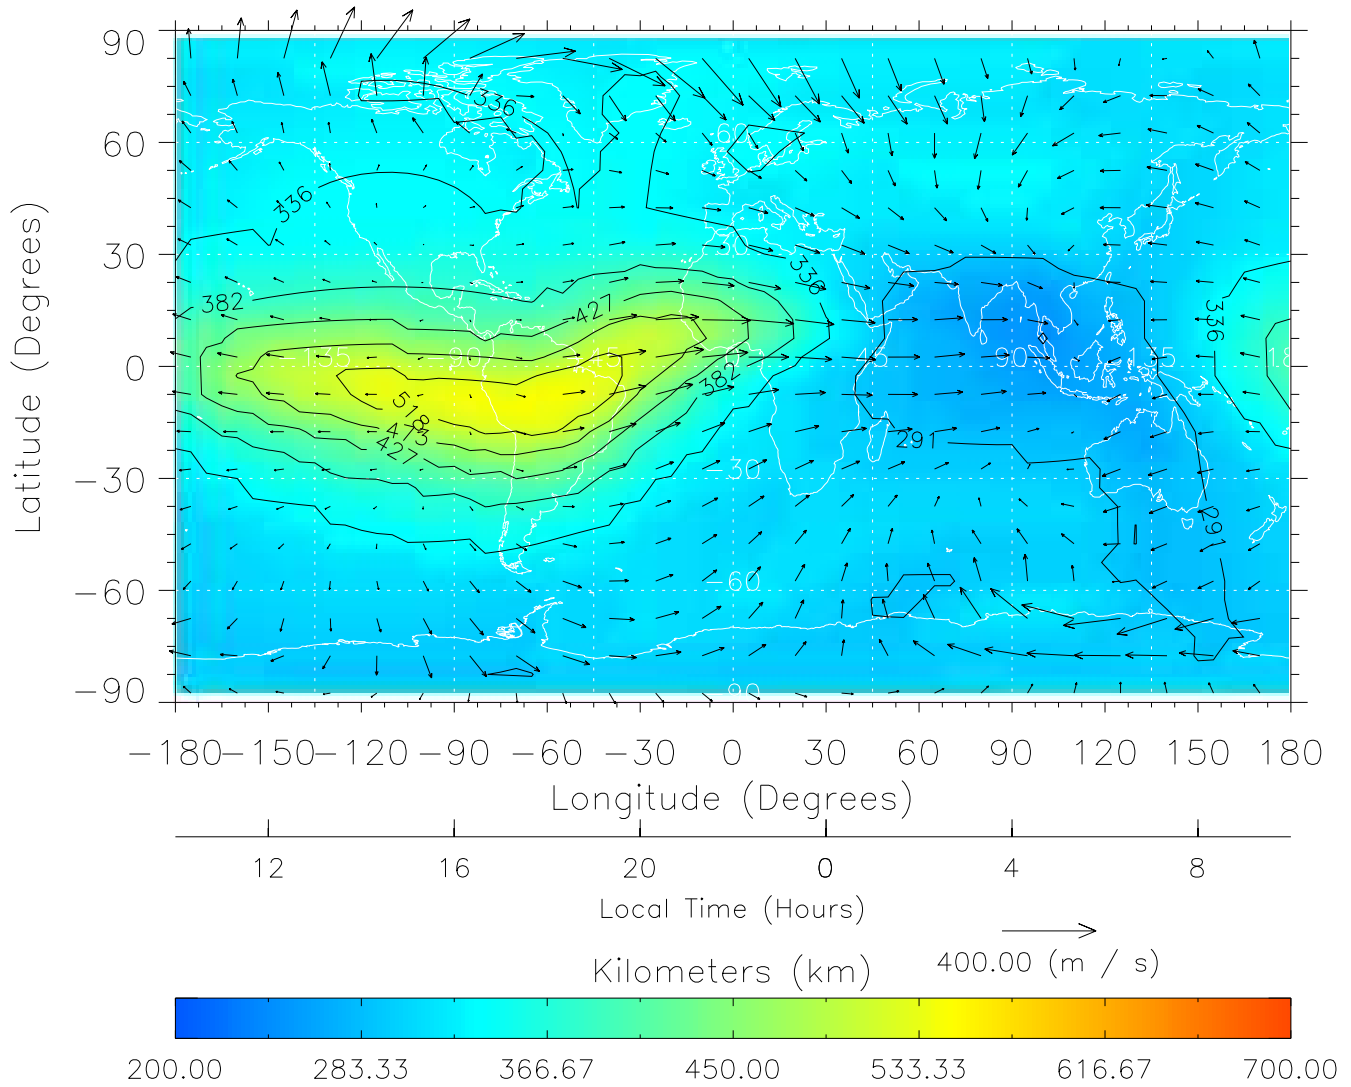

TIME-GCM MAP hmF2 with Neutral Wind vectors
ZP = 2.00 UT = 22.00 DOY = 089

Created: Thu Mar 10 13:05:25 2005

From: /tgcm/histories/secondary/March2001/March2001_v1/089.nc