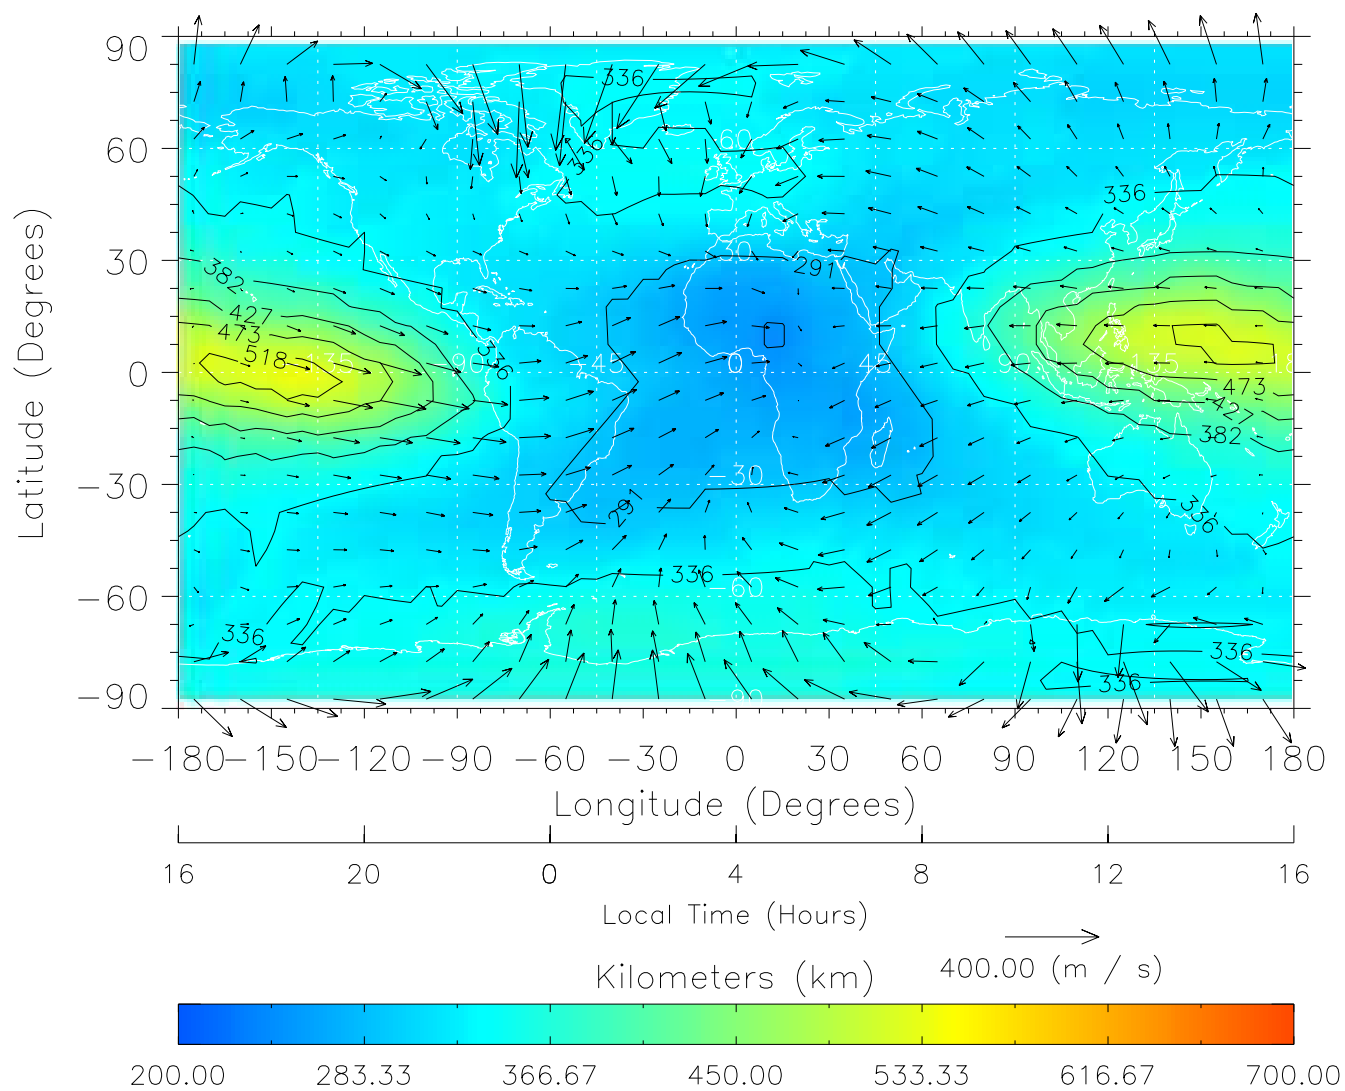

From: /tgcm/histories/secondary/March2001/March2001_v1/089.nc

TIME-GCM MAP hmF2 with Neutral Wind vectors
ZP = 2.00 UT = 3.00 DOY = 089

Created: Thu Mar 10 13:05:17 2005

From: /tgcm/histories/secondary/March2001/March2001_v1/089.nc

TIME-GCM MAP hmF2 with Neutral Wind vectors

ZP = 2.00 UT = 4.00 DOY = 089

Created: Thu Mar 10 13:05:17 2005

From: /tgcm/histories/secondary/March2001/March2001_v1/089.nc

TIME-GCM MAP hmF2 with Neutral Wind vectors