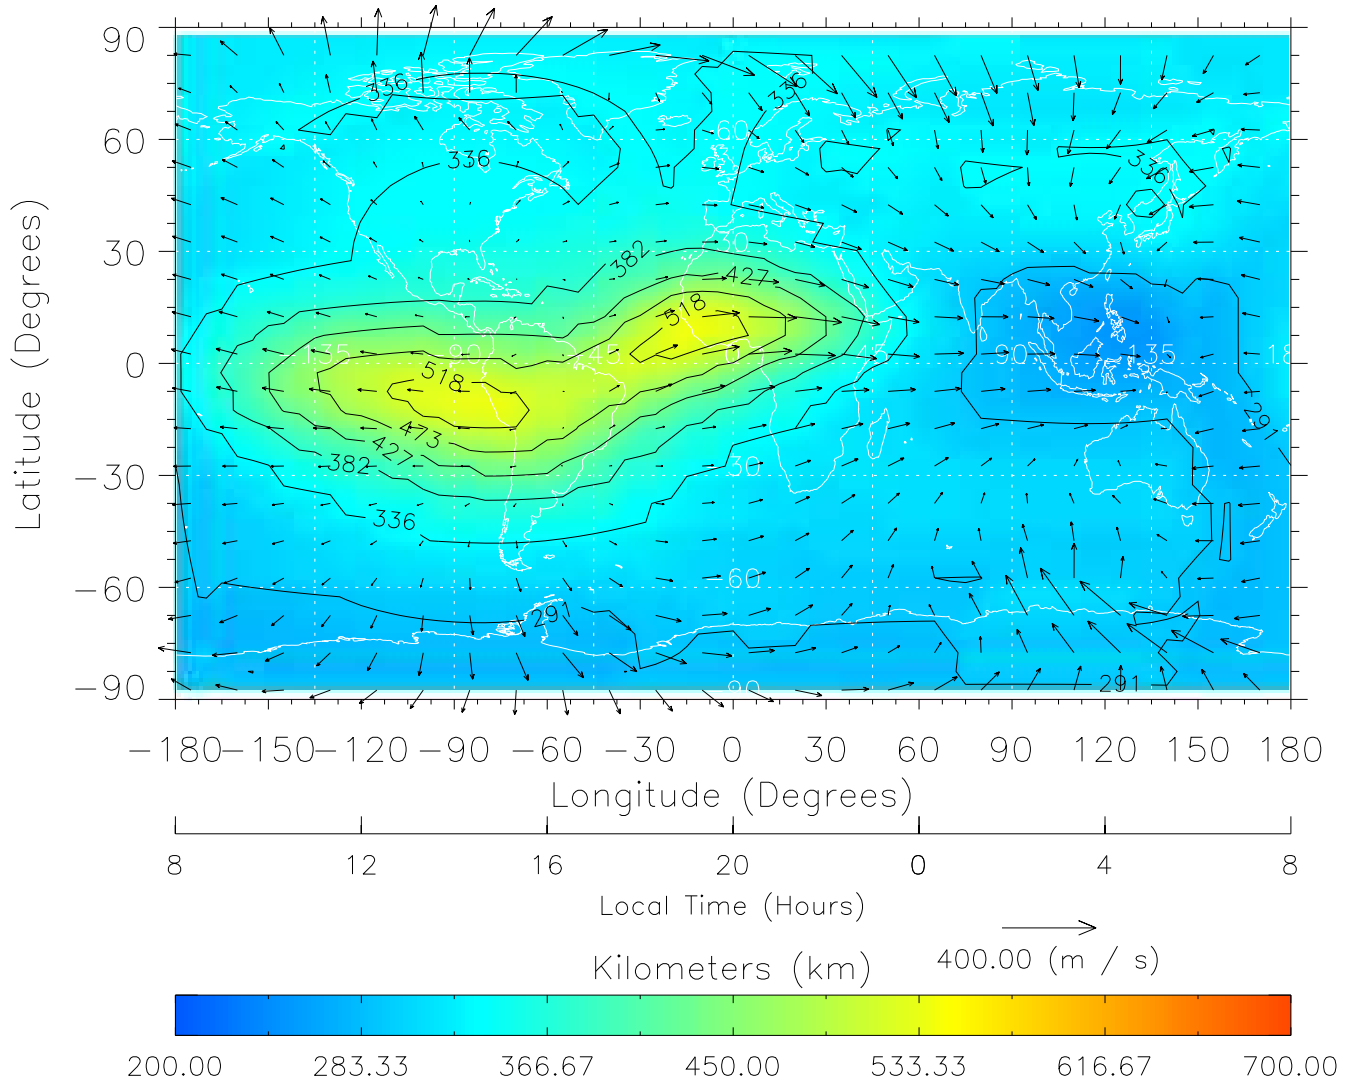

From: /tgcm/histories/secondary/March2001/March2001_v1/089.nc

TIME-GCM MAP hmF2 with Neutral Wind vectors
ZP = 2.00 UT = 19.00 DOY = 089

Created: Thu Mar 10 13:05:24 2005

From: /tgcm/histories/secondary/March2001/March2001_v1/089.nc

TIME-GCM MAP hmF2 with Neutral Wind vectors
 ZP = 2.00 UT = 20.00 DOY = 089

Created: Thu Mar 10 13:05:24 2005

From: /tgcm/histories/secondary/March2001/March2001_v1/089.nc

TIME-GCM MAP hmF2 with Neutral Wind vectors
ZP = 2.00 UT = 21.00 DOY = 089