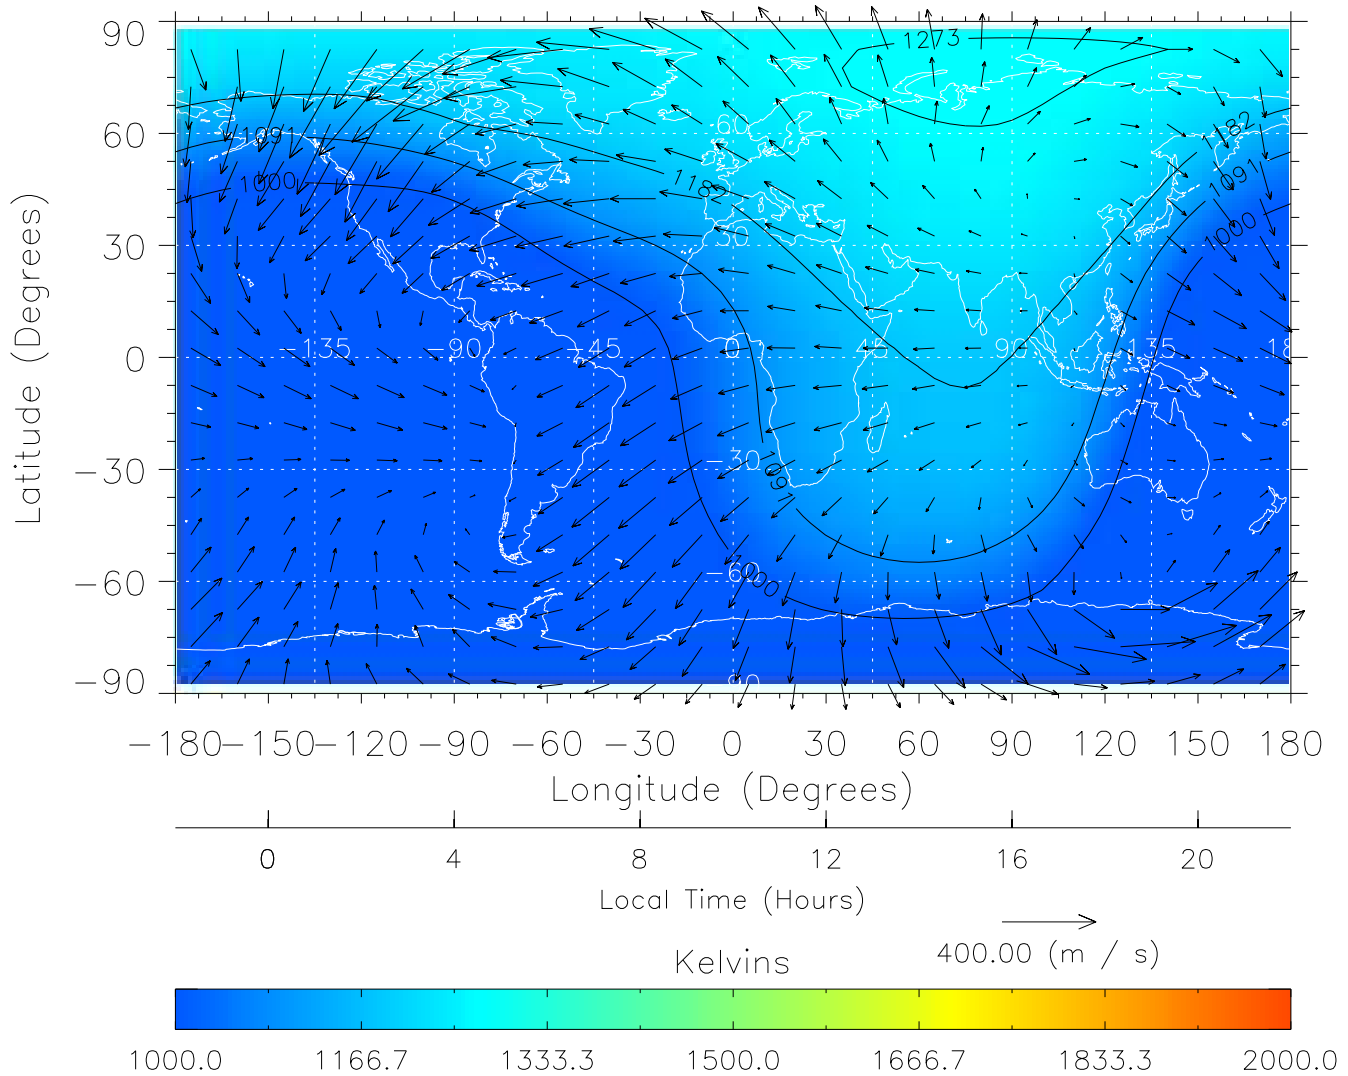

TIME-GCM MAP Temperature with Neutral Wind vectors
ZP = 2.00 UT = 10.00 DOY = 199

Created: Thu Mar 10 13:03:12 2005
From: /tgcm/histories/secondary/Bastille/Bastille_v1/199.nc