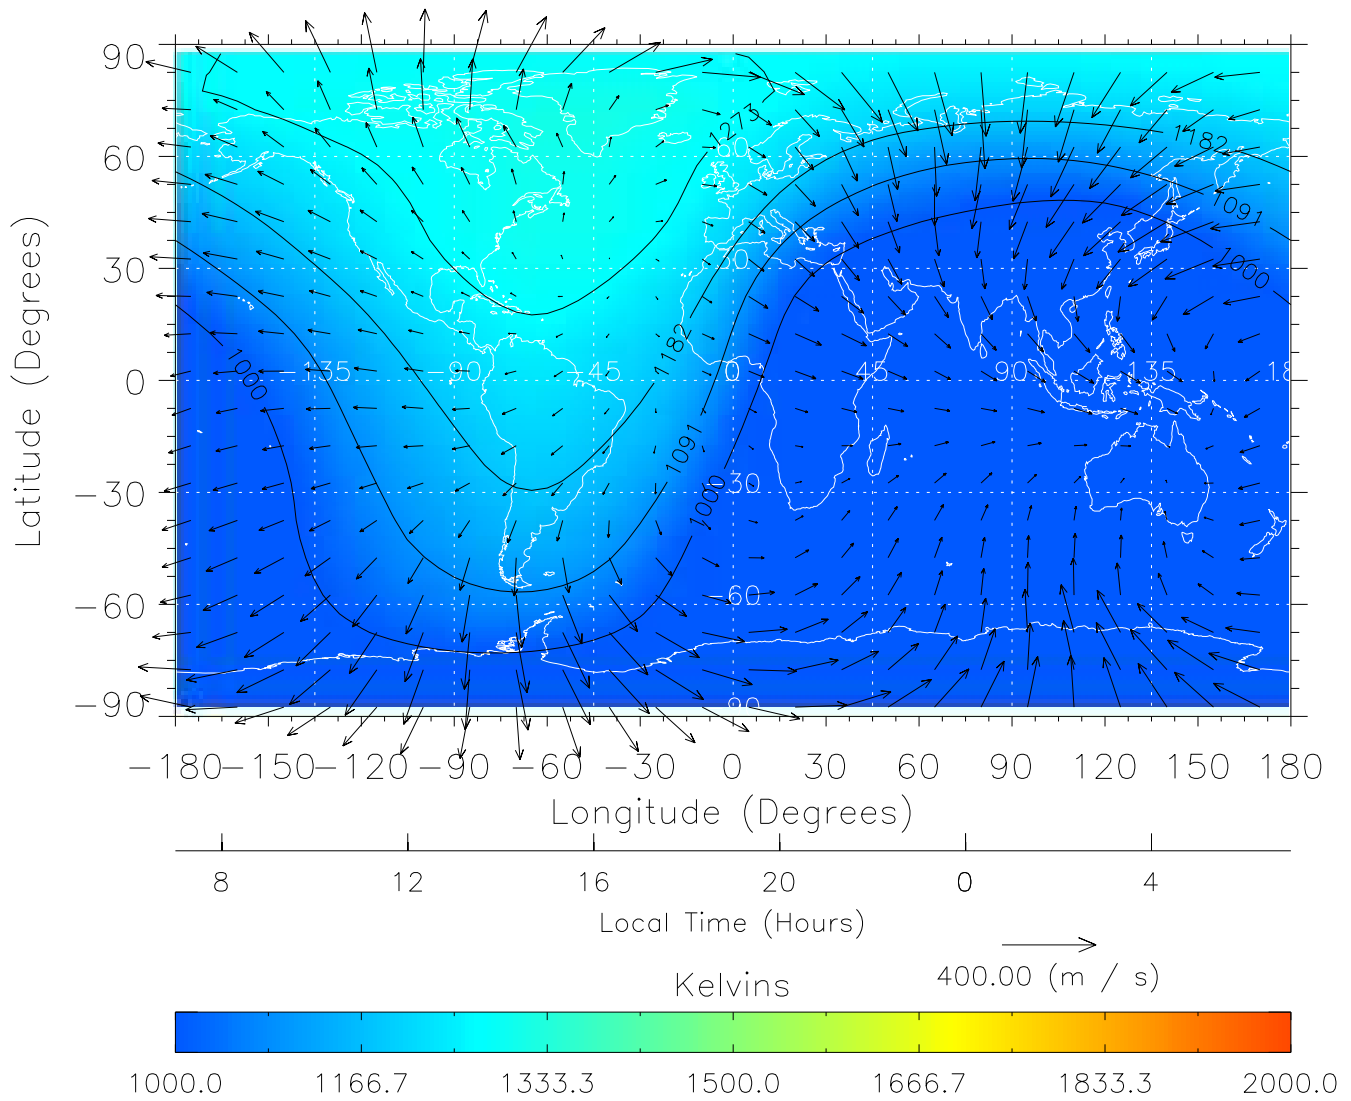

TIME-GCM MAP Temperature with Neutral Wind vectors
ZP = 2.00 UT = 19.00 DOY = 199

Created: Thu Mar 10 13:03:16 2005

From: /tgcm/histories/secondary/Bastille/Bastille_v1/199.nc