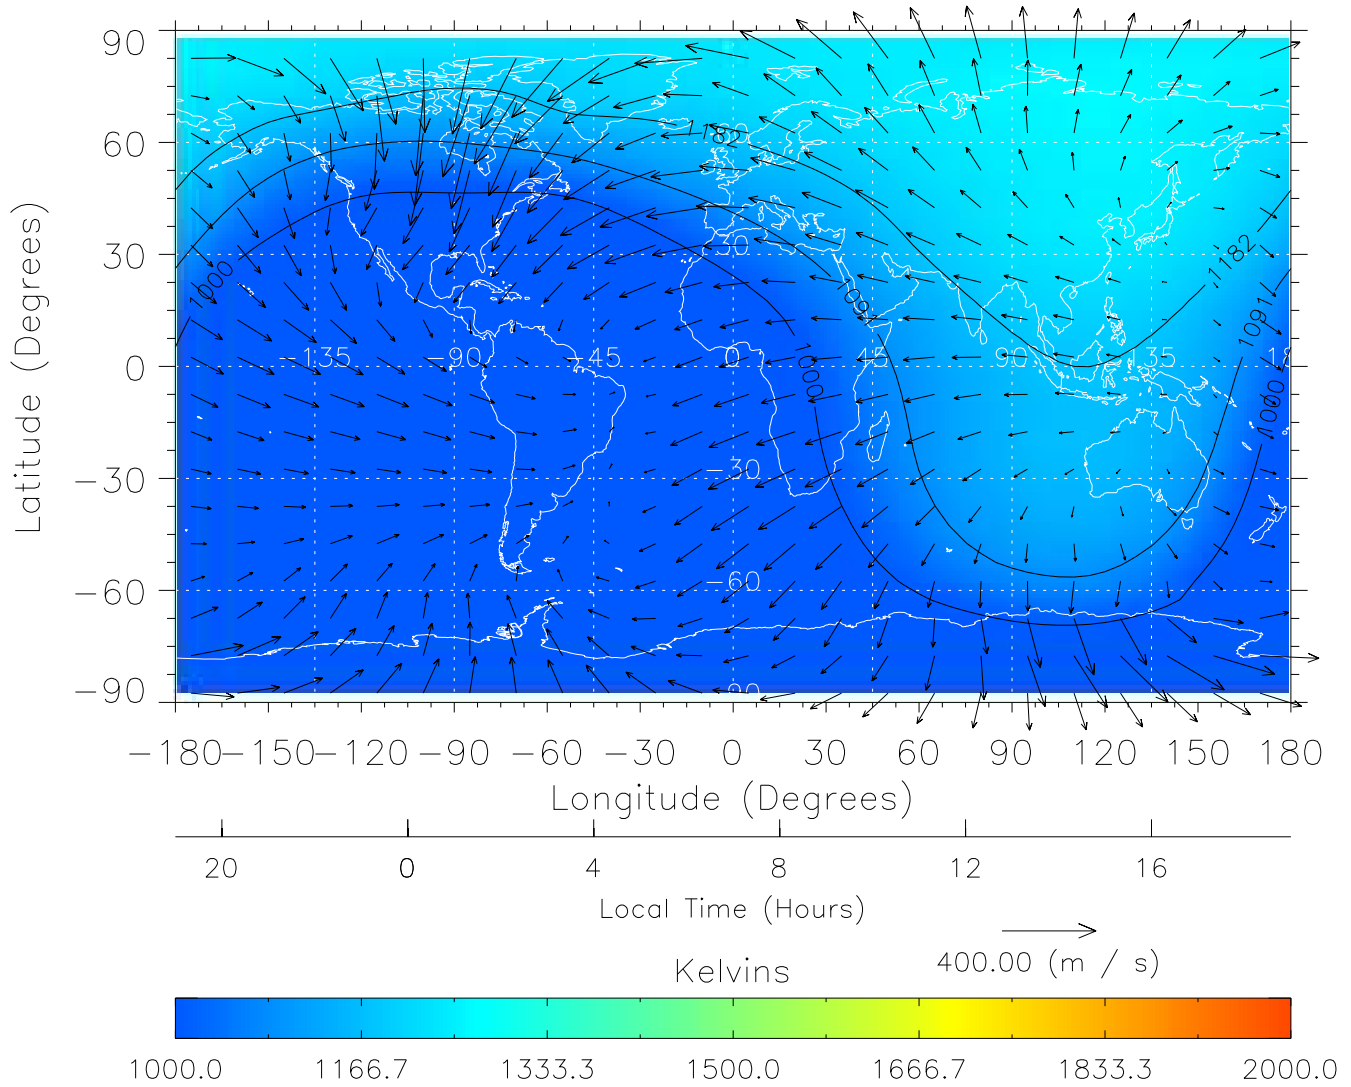

TIME-GCM MAP Temperature with Neutral Wind vectors
ZP = 2.00 UT = 7.00 DOY = 199

Created: Thu Mar 10 13:03:11 2005

From: /tgcm/histories/secondary/Bastille/Bastille_v1/199.nc