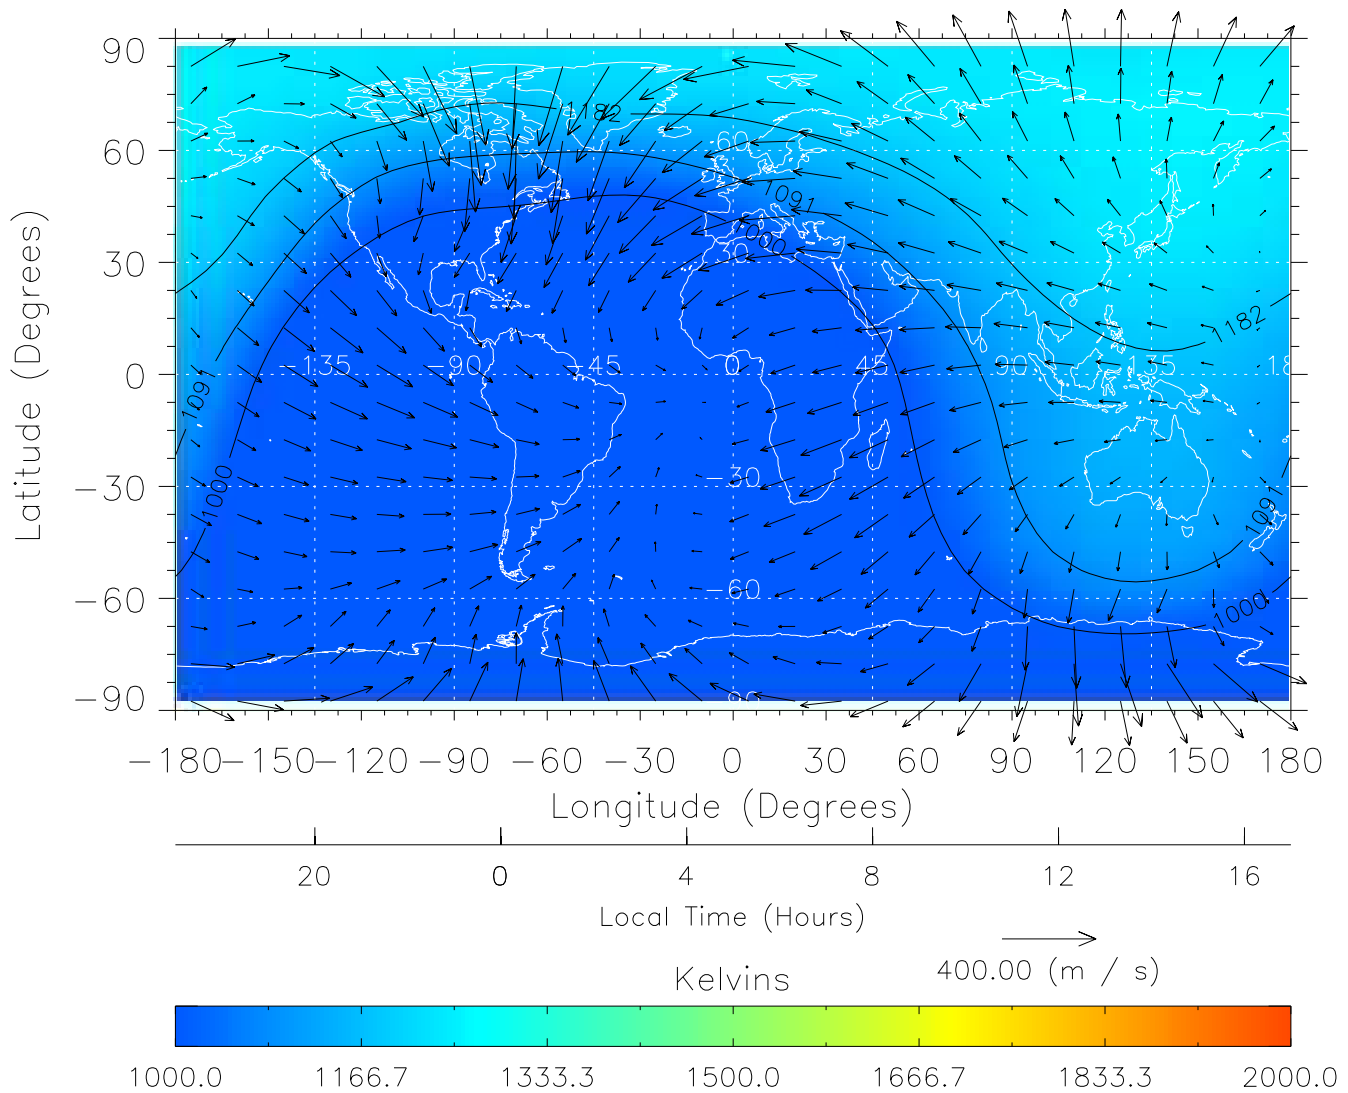

TIME-GCM MAP Temperature with Neutral Wind vectors
ZP = 2.00 UT = 0.00 DOY = 199

Created: Thu Mar 10 13:03:07 2005

From: /tgcm/histories/secondary/Bastille/Bastille_v1/199.nc

TIME-GCM MAP Temperature with Neutral Wind vectors
ZP = 2.00 UT = 1.00 DOY = 199

Created: Thu Mar 10 13:03:08 2005

From: /tgcm/histories/secondary/Bastille/Bastille_v1/199.nc

TIME-GCM MAP Temperature with Neutral Wind vectors
ZP = 2.00 UT = 2.00 DOY = 199

Created: Thu Mar 10 13:03:08 2005

From: /tgcm/histories/secondary/Bastille/Bastille_v1/199.nc

TIME-GCM MAP Temperature with Neutral Wind vectors
ZP = 2.00 UT = 3.00 DOY = 199

Created: Thu Mar 10 13:03:09 2005

From: /tgcm/histories/secondary/Bastille/Bastille_v1/199.nc

TIME-GCM MAP Temperature with Neutral Wind vectors
ZP = 2.00 UT = 4.00 DOY = 199

Created: Thu Mar 10 13:03:09 2005

From: /tgcm/histories/secondary/Bastille/Bastille_v1/199.nc

TIME-GCM MAP Temperature with Neutral Wind vectors
ZP = 2.00 UT = 5.00 DOY = 199