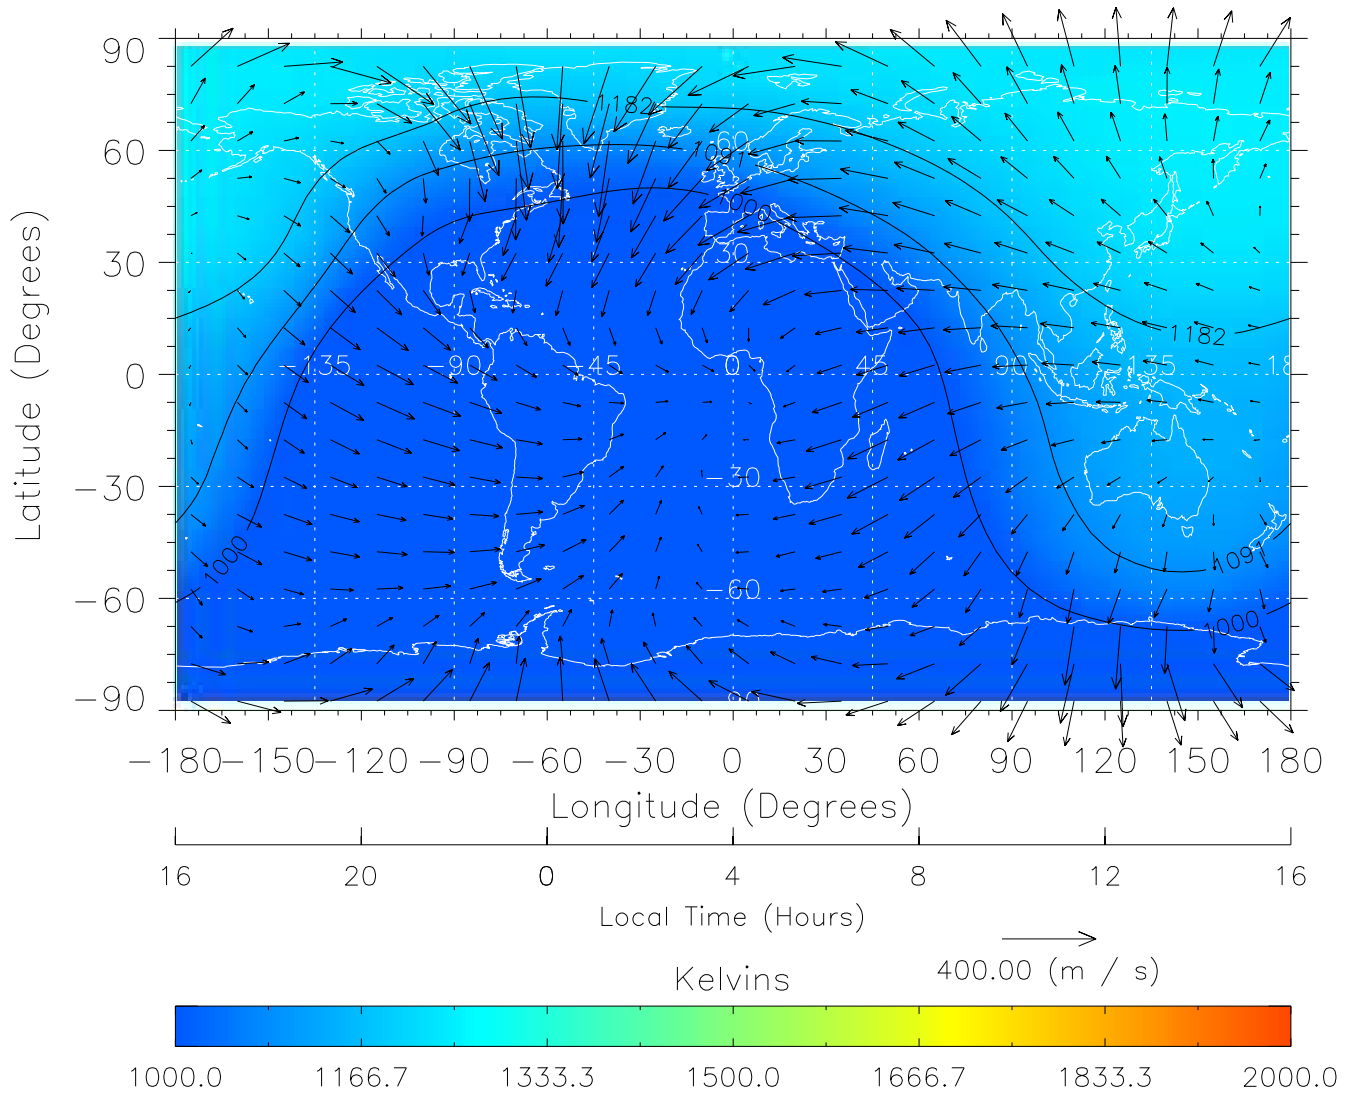

TIME-GCM MAP Temperature with Neutral Wind vectors
ZP = 2.00 UT = 0.00 DOY = 199

Created: Thu Mar 10 13:03:07 2005

From: /tgcm/histories/secondary/Bastille/Bastille_v1/199.nc

TIME-GCM MAP Temperature with Neutral Wind vectors
ZP = 2.00 UT = 1.00 DOY = 199

Created: Thu Mar 10 13:03:08 2005

From: /tgcm/histories/secondary/Bastille/Bastille_v1/199.nc

TIME-GCM MAP Temperature with Neutral Wind vectors
ZP = 2.00 UT = 2.00 DOY = 199

Created: Thu Mar 10 13:03:08 2005

From: /tgcm/histories/secondary/Bastille/Bastille_v1/199.nc

TIME-GCM MAP Temperature with Neutral Wind vectors
ZP = 2.00 UT = 3.00 DOY = 199

Created: Thu Mar 10 13:03:09 2005

From: /tgcm/histories/secondary/Bastille/Bastille_v1/199.nc

TIME-GCM MAP Temperature with Neutral Wind vectors
ZP = 2.00 UT = 4.00 DOY = 199

Created: Thu Mar 10 13:03:09 2005

From: /tgcm/histories/secondary/Bastille/Bastille_v1/199.nc

TIME-GCM MAP Temperature with Neutral Wind vectors
ZP = 2.00 UT = 5.00 DOY = 199