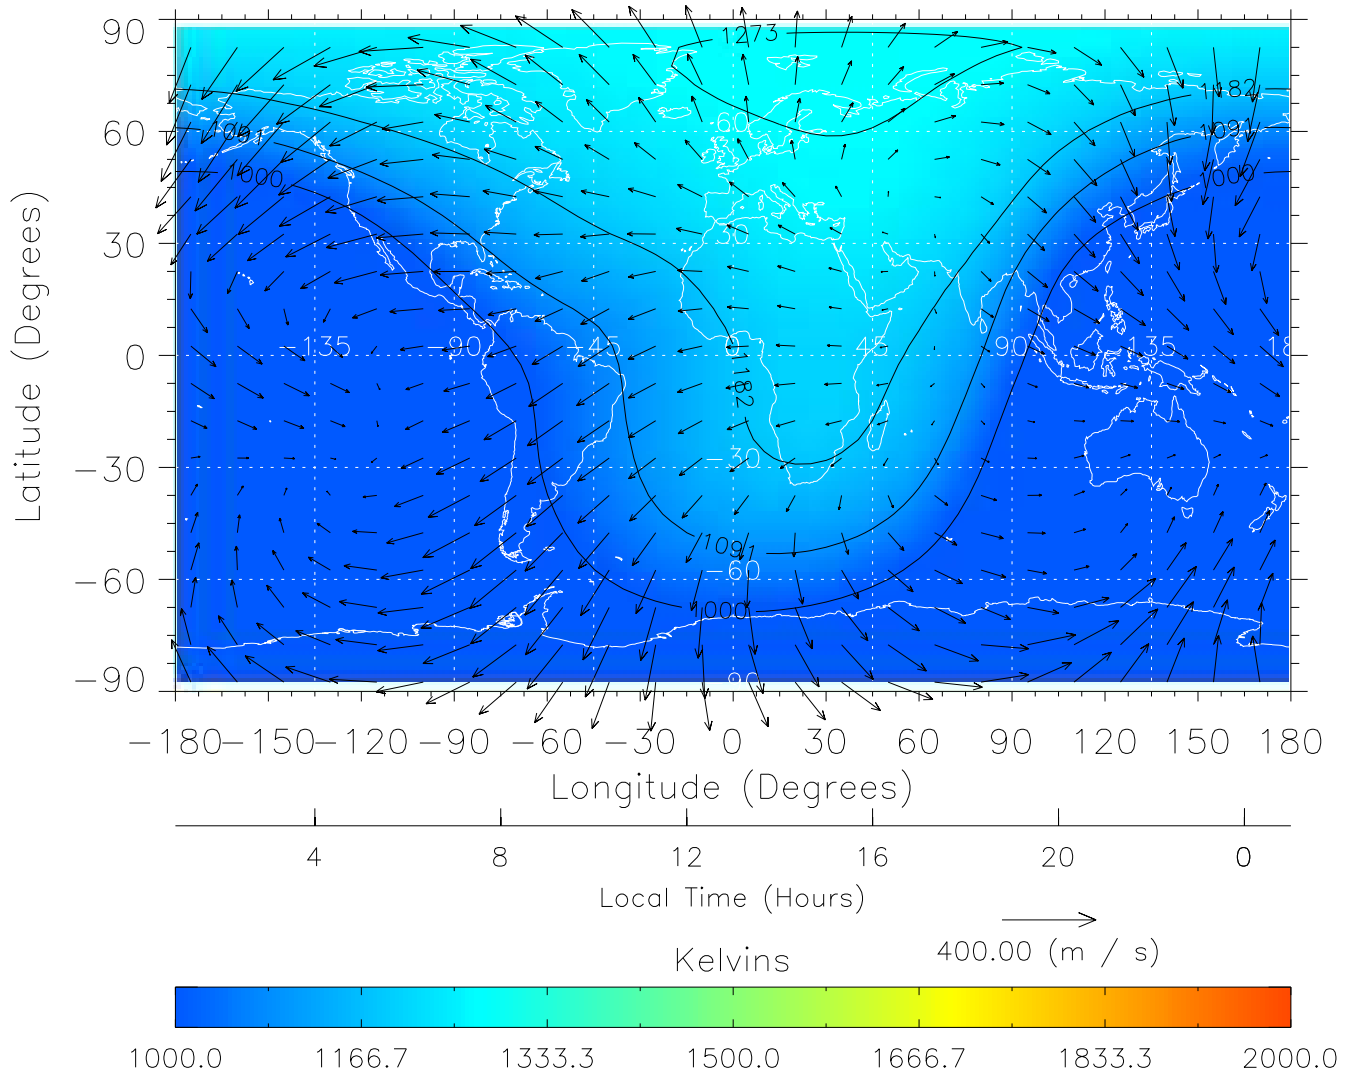

TIME-GCM MAP Temperature with Neutral Wind vectors
ZP = 2.00 UT = 13.00 DOY = 199

Created: Thu Mar 10 13:03:13 2005

From: /tgcm/histories/secondary/Bastille/Bastille_v1/199.nc