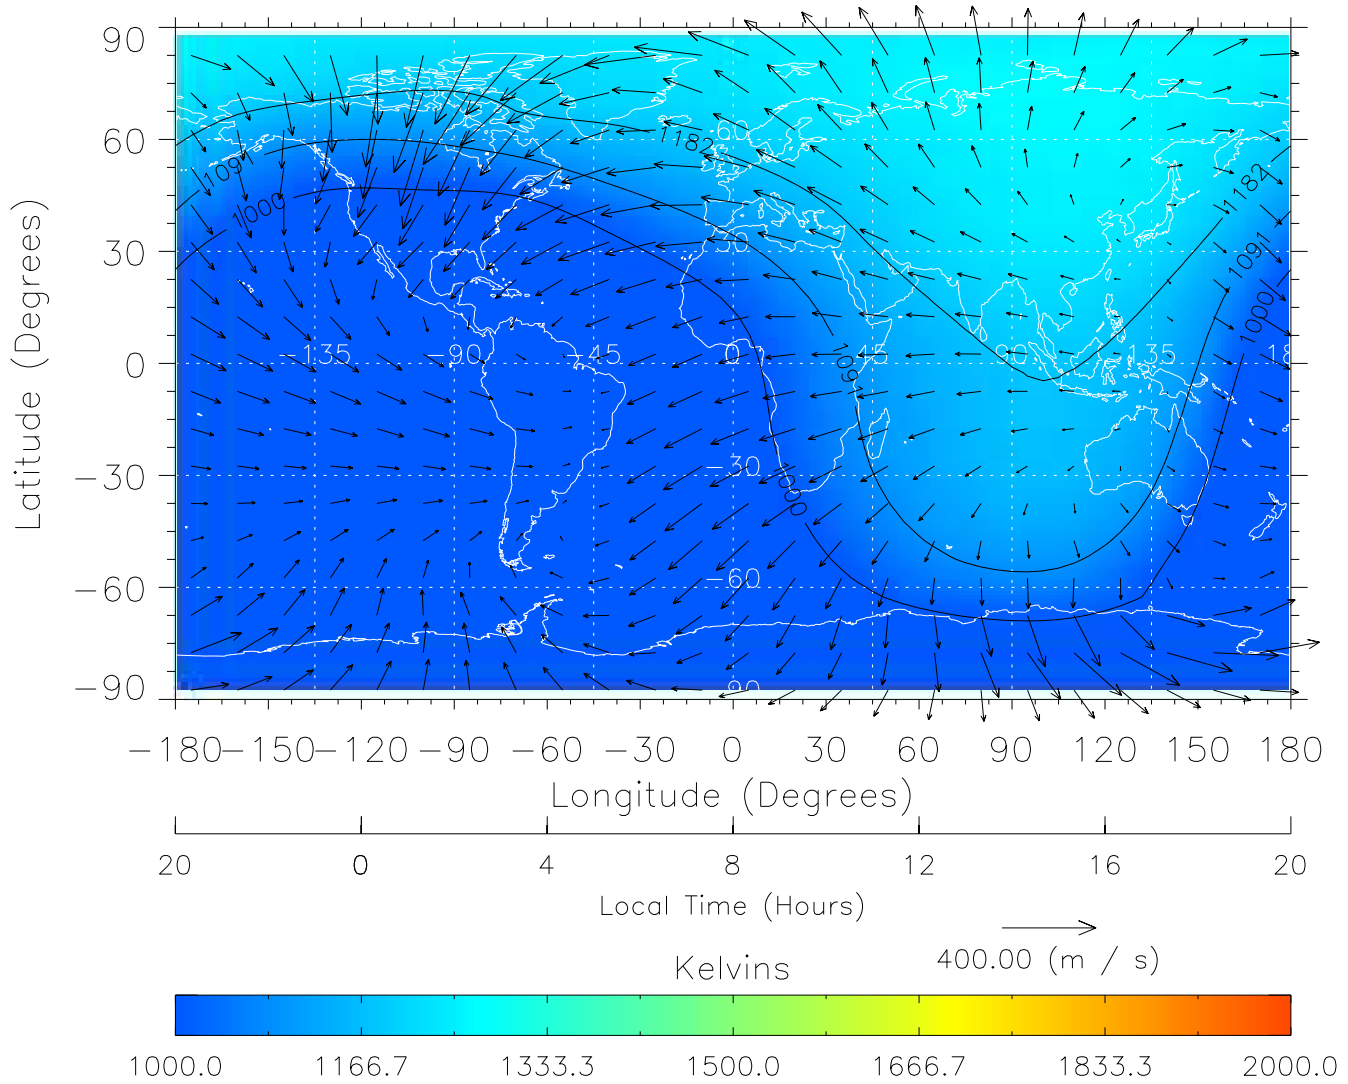

From: /tgcm/histories/secondary/Bastille/Bastille_v1/199.nc

TIME-GCM MAP Temperature with Neutral Wind vectors
ZP = 2.00 UT = 7.00 DOY = 199

Created: Thu Mar 10 13:03:11 2005

From: /tgcm/histories/secondary/Bastille/Bastille_v1/199.nc

TIME-GCM MAP Temperature with Neutral Wind vectors
ZP = 2.00 UT = 8.00 DOY = 199

Created: Thu Mar 10 13:03:11 2005
From: /tgcm/histories/secondary/Bastille/Bastille_v1/199.nc

TIME-GCM MAP Temperature with Neutral Wind vectors