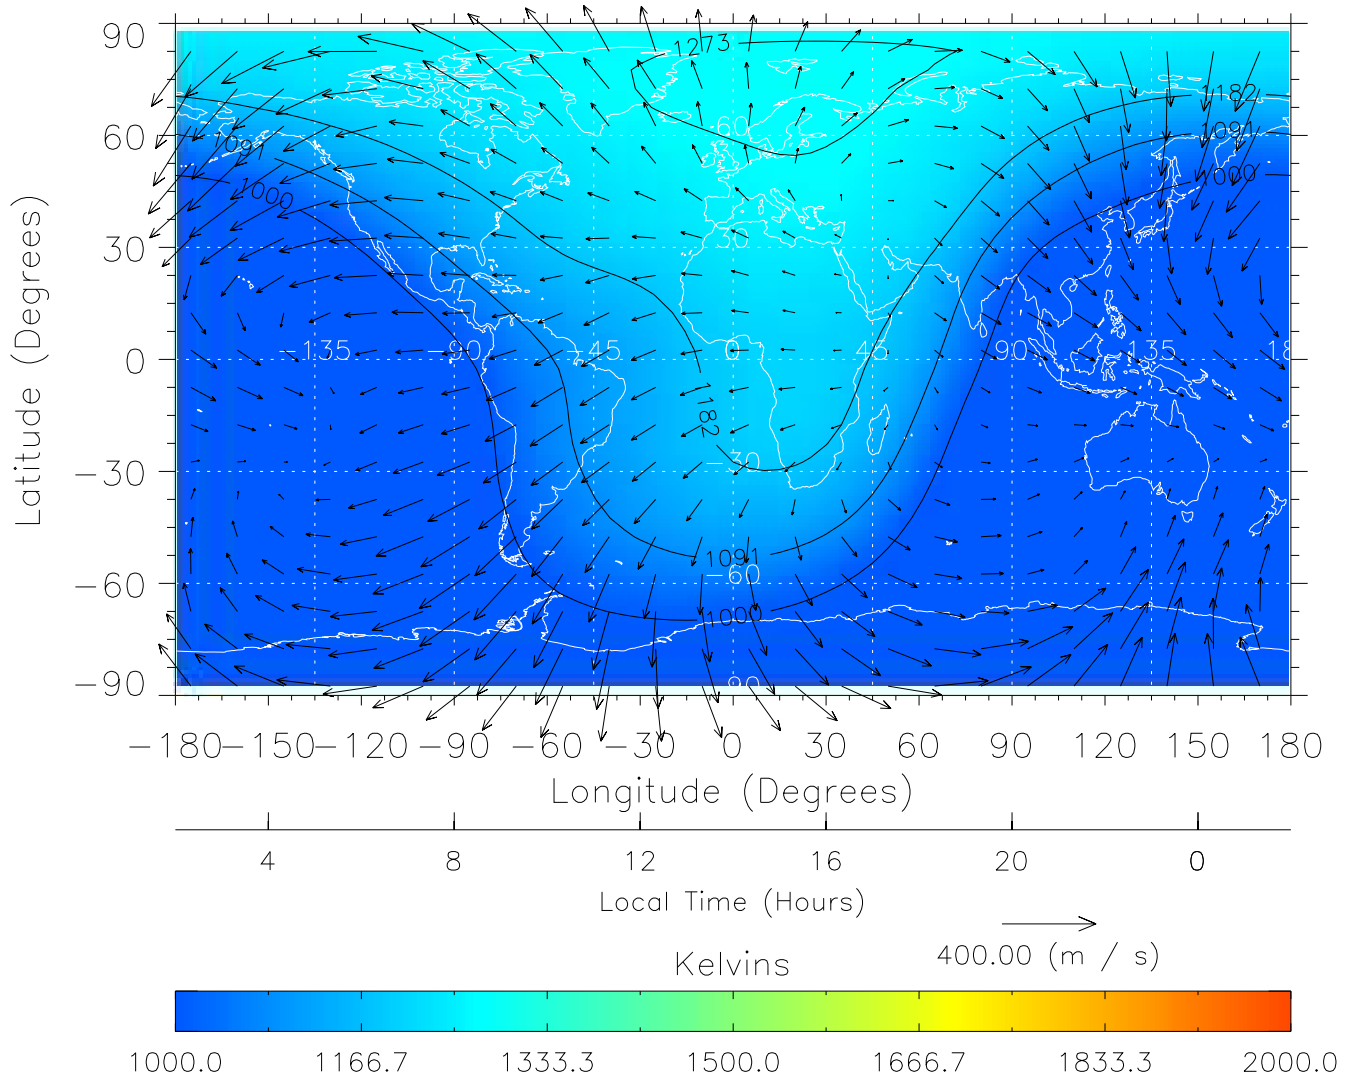

From: /tgcm/histories/secondary/Bastille/Bastille_v1/199.nc

TIME-GCM MAP Temperature with Neutral Wind vectors
ZP = 2.00 UT = 12.00 DOY = 199

Created: Thu Mar 10 13:03:13 2005

From: /tgcm/histories/secondary/Bastille/Bastille_v1/199.nc

TIME-GCM MAP Temperature with Neutral Wind vectors
ZP = 2.00 UT = 13.00 DOY = 199

Created: Thu Mar 10 13:03:13 2005

From: /tgcm/histories/secondary/Bastille/Bastille_v1/199.nc

TIME-GCM MAP Temperature with Neutral Wind vectors
ZP = 2.00 UT = 14.00 DOY = 199