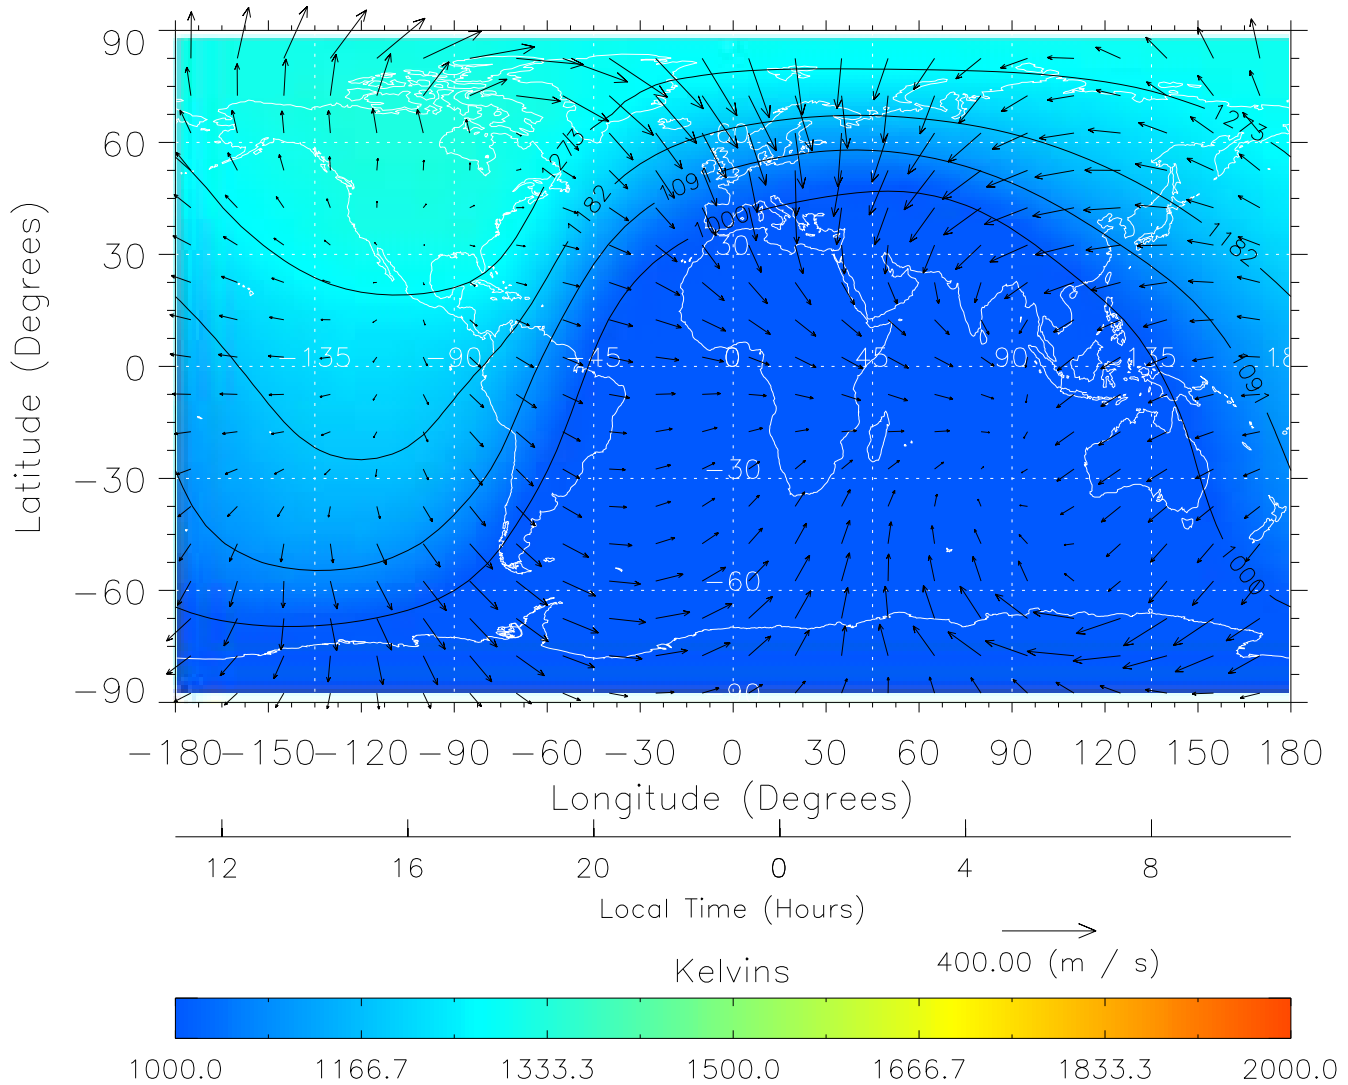

TIME-GCM MAP Temperature with Neutral Wind vectors
ZP = 2.00 UT = 23.00 DOY = 199

Created: Thu Mar 10 13:03:18 2005

From: /tgcm/histories/secondary/Bastille/Bastille_v1/199.nc