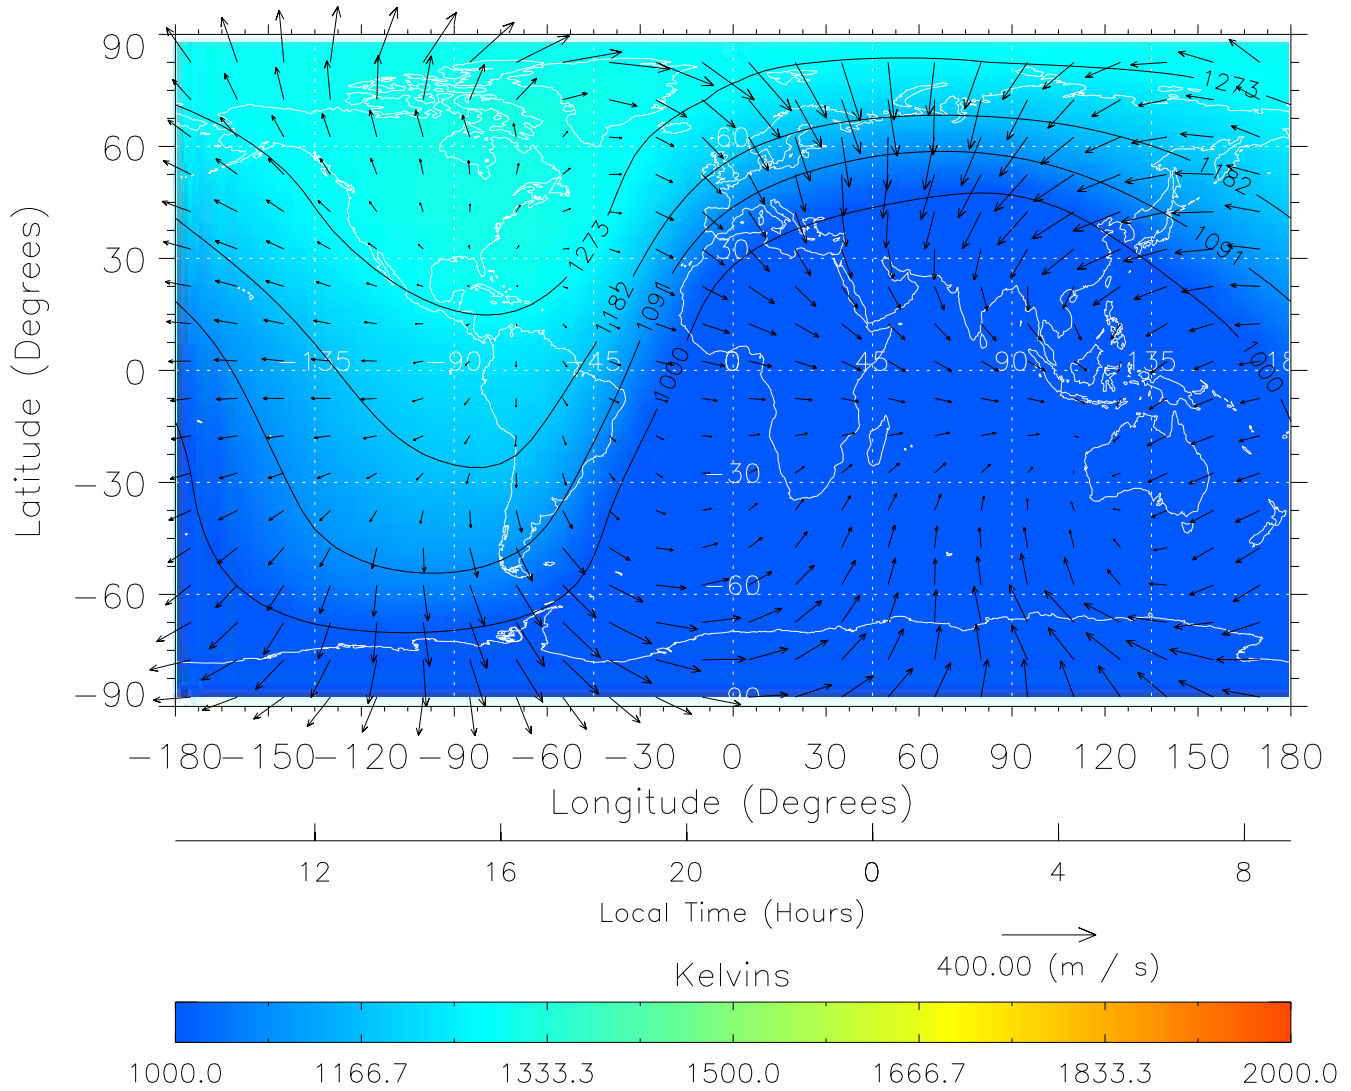

From: /tgcm/histories/secondary/Bastille/Bastille_v1/199.nc

TIME-GCM MAP Temperature with Neutral Wind vectors
ZP = 2.00 UT = 20.00 DOY = 199

Created: Thu Mar 10 13:03:17 2005

From: /tgcm/histories/secondary/Bastille/Bastille_v1/199.nc

TIME-GCM MAP Temperature with Neutral Wind vectors
ZP = 2.00 UT = 21.00 DOY = 199

Created: Thu Mar 10 13:03:17 2005

From: /tgcm/histories/secondary/Bastille/Bastille_v1/199.nc

TIME-GCM MAP Temperature with Neutral Wind vectors
ZP = 2.00 UT = 22.00 DOY = 199