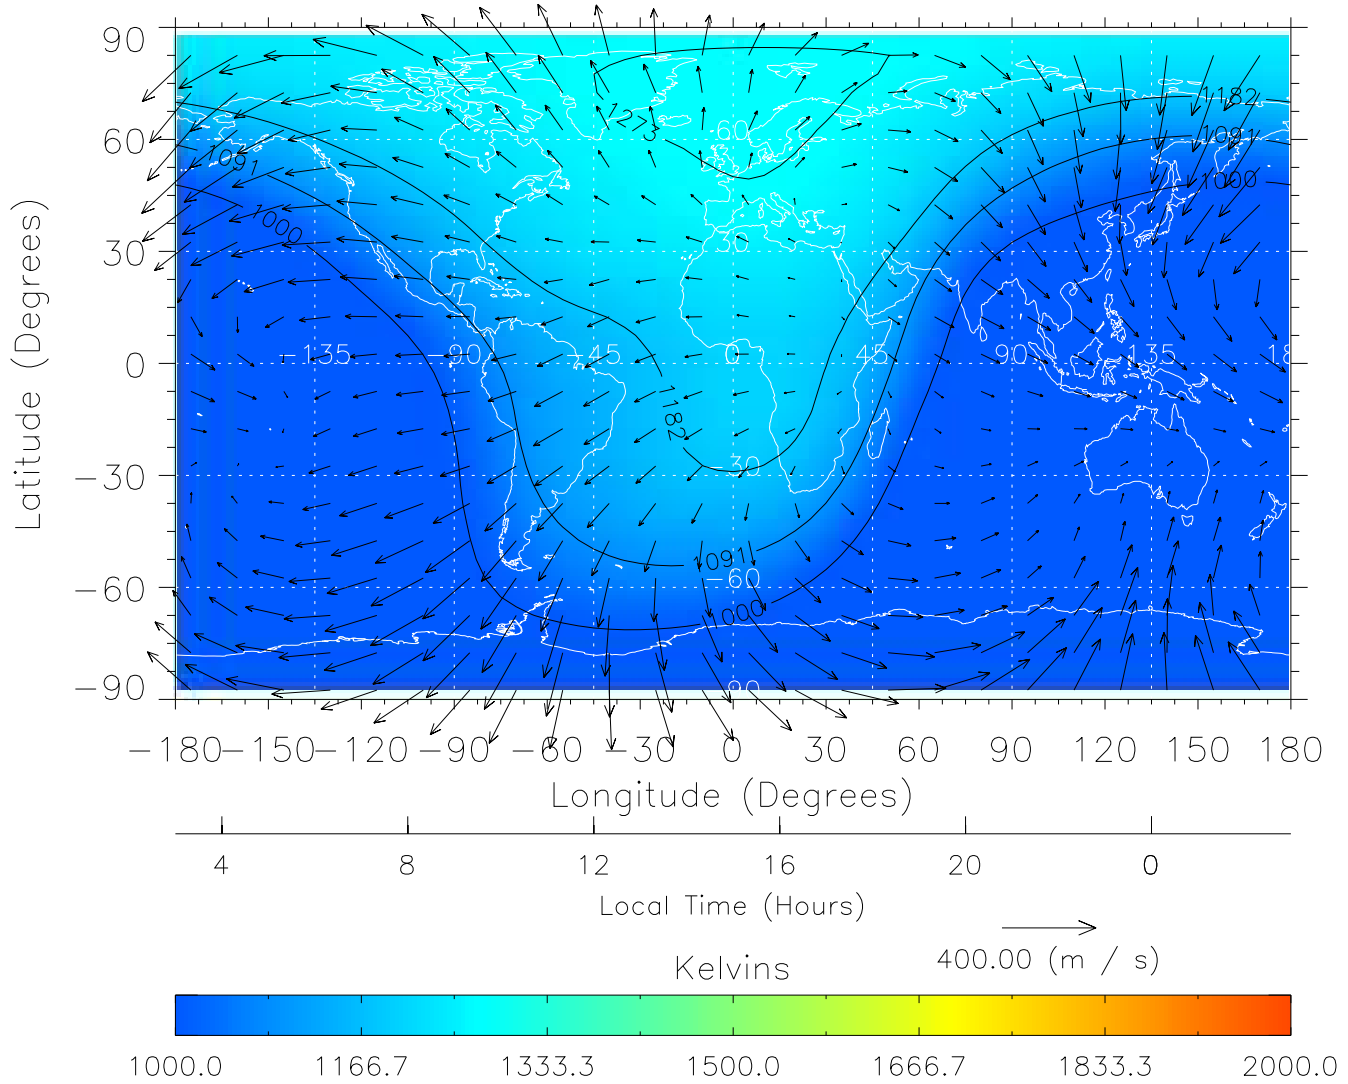

TIME-GCM MAP Temperature with Neutral Wind vectors
ZP = 2.00 UT = 15.00 DOY = 199

Created: Thu Mar 10 13:03:14 2005

From: /tgcm/histories/secondary/Bastille/Bastille_v1/199.nc