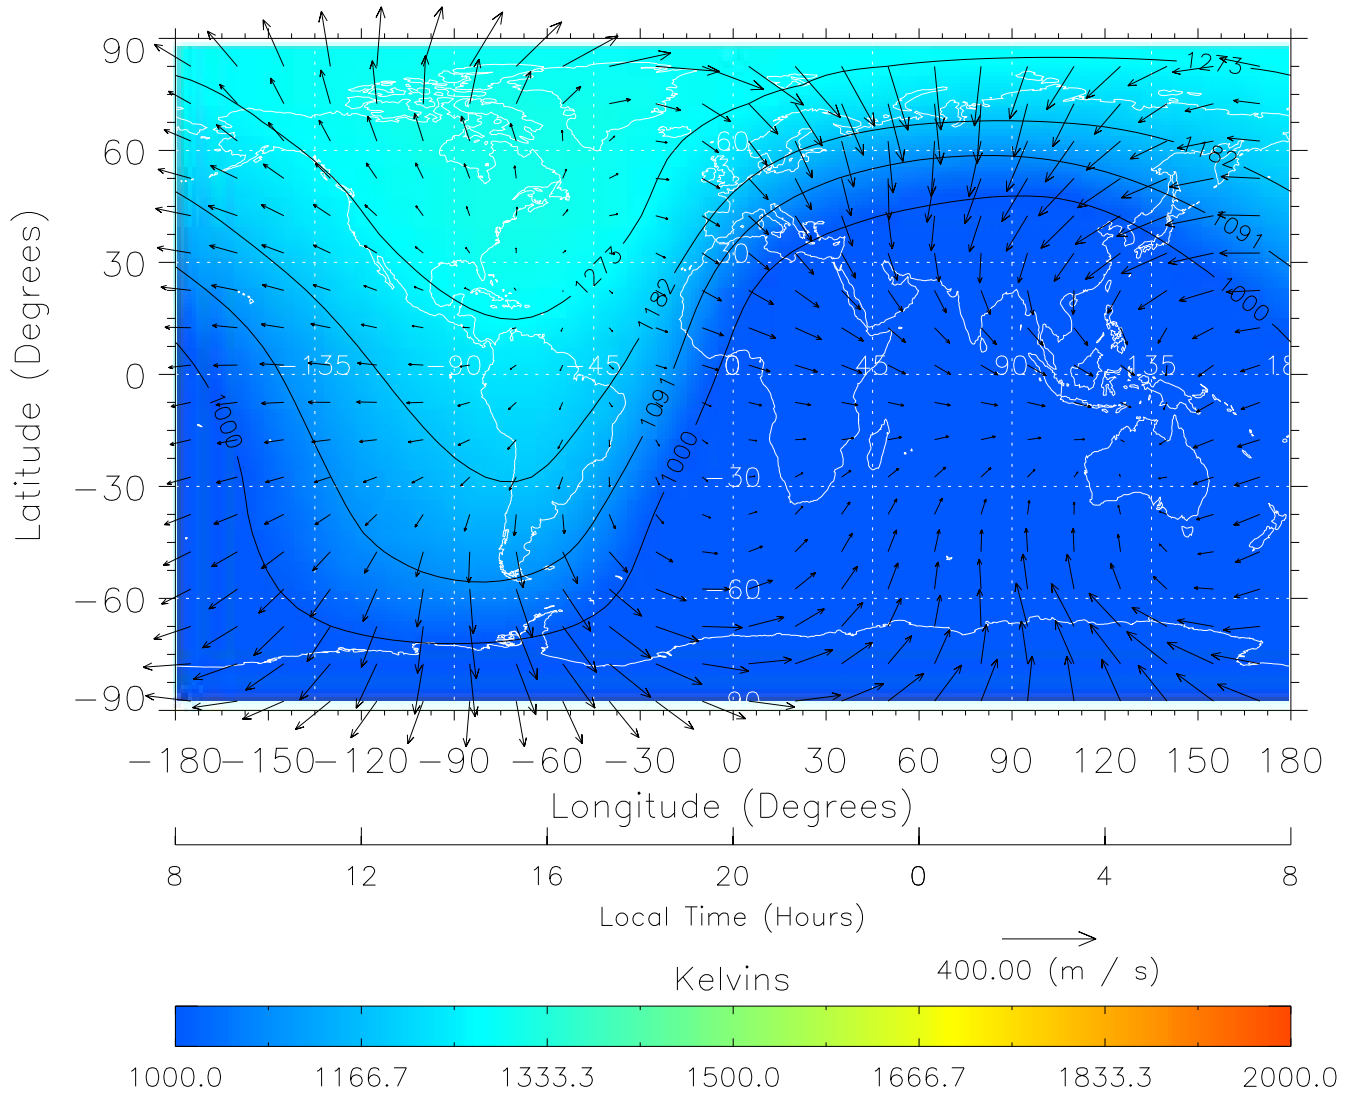

TIME-GCM MAP Temperature with Neutral Wind vectors
ZP = 2.00 UT = 20.00 DOY = 199

Created: Thu Mar 10 13:03:17 2005

From: /tgcm/histories/secondary/Bastille/Bastille_v1/199.nc