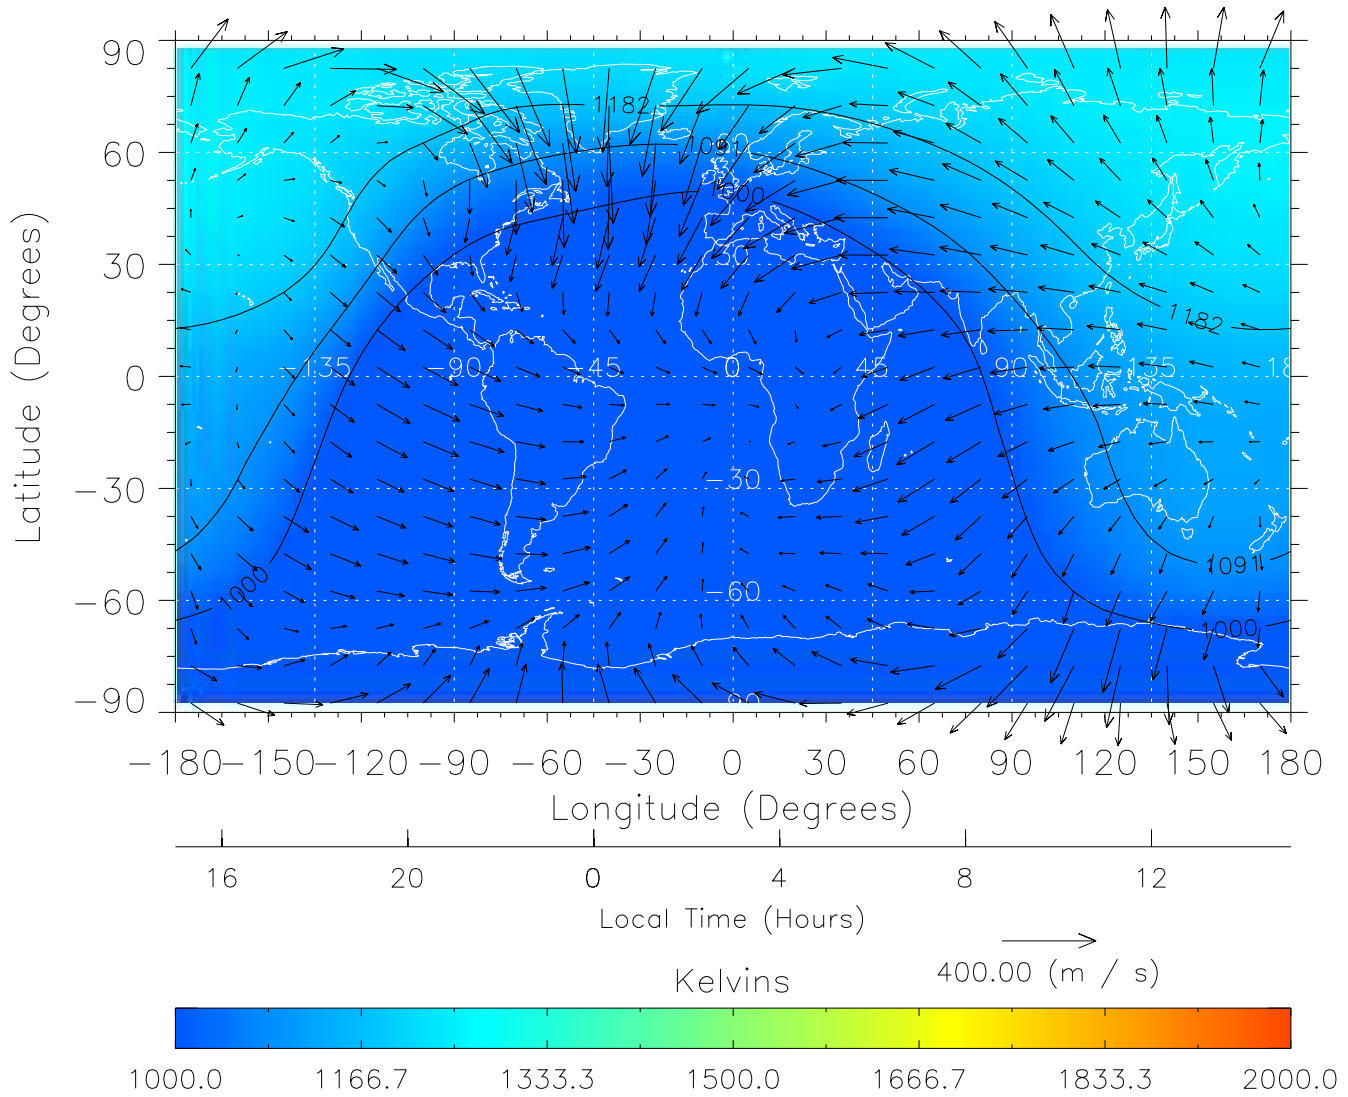

TIME-GCM MAP Temperature with Neutral Wind vectors
ZP = 2.00 UT = 0.00 DOY = 199

Created: Thu Mar 10 13:03:07 2005

From: /tgcm/histories/secondary/Bastille/Bastille_v1/199.nc

TIME-GCM MAP Temperature with Neutral Wind vectors
ZP = 2.00 UT = 1.00 DOY = 199

Created: Thu Mar 10 13:03:08 2005

From: /tgcm/histories/secondary/Bastille/Bastille_v1/199.nc

TIME-GCM MAP Temperature with Neutral Wind vectors
ZP = 2.00 UT = 2.00 DOY = 199

Created: Thu Mar 10 13:03:08 2005

From: /tgcm/histories/secondary/Bastille/Bastille_v1/199.nc

TIME-GCM MAP Temperature with Neutral Wind vectors
ZP = 2.00 UT = 3.00 DOY = 199

Created: Thu Mar 10 13:03:09 2005

From: /tgcm/histories/secondary/Bastille/Bastille_v1/199.nc

TIME-GCM MAP Temperature with Neutral Wind vectors
ZP = 2.00 UT = 4.00 DOY = 199

Created: Thu Mar 10 13:03:09 2005

From: /tgcm/histories/secondary/Bastille/Bastille_v1/199.nc

TIME-GCM MAP Temperature with Neutral Wind vectors
ZP = 2.00 UT = 5.00 DOY = 199