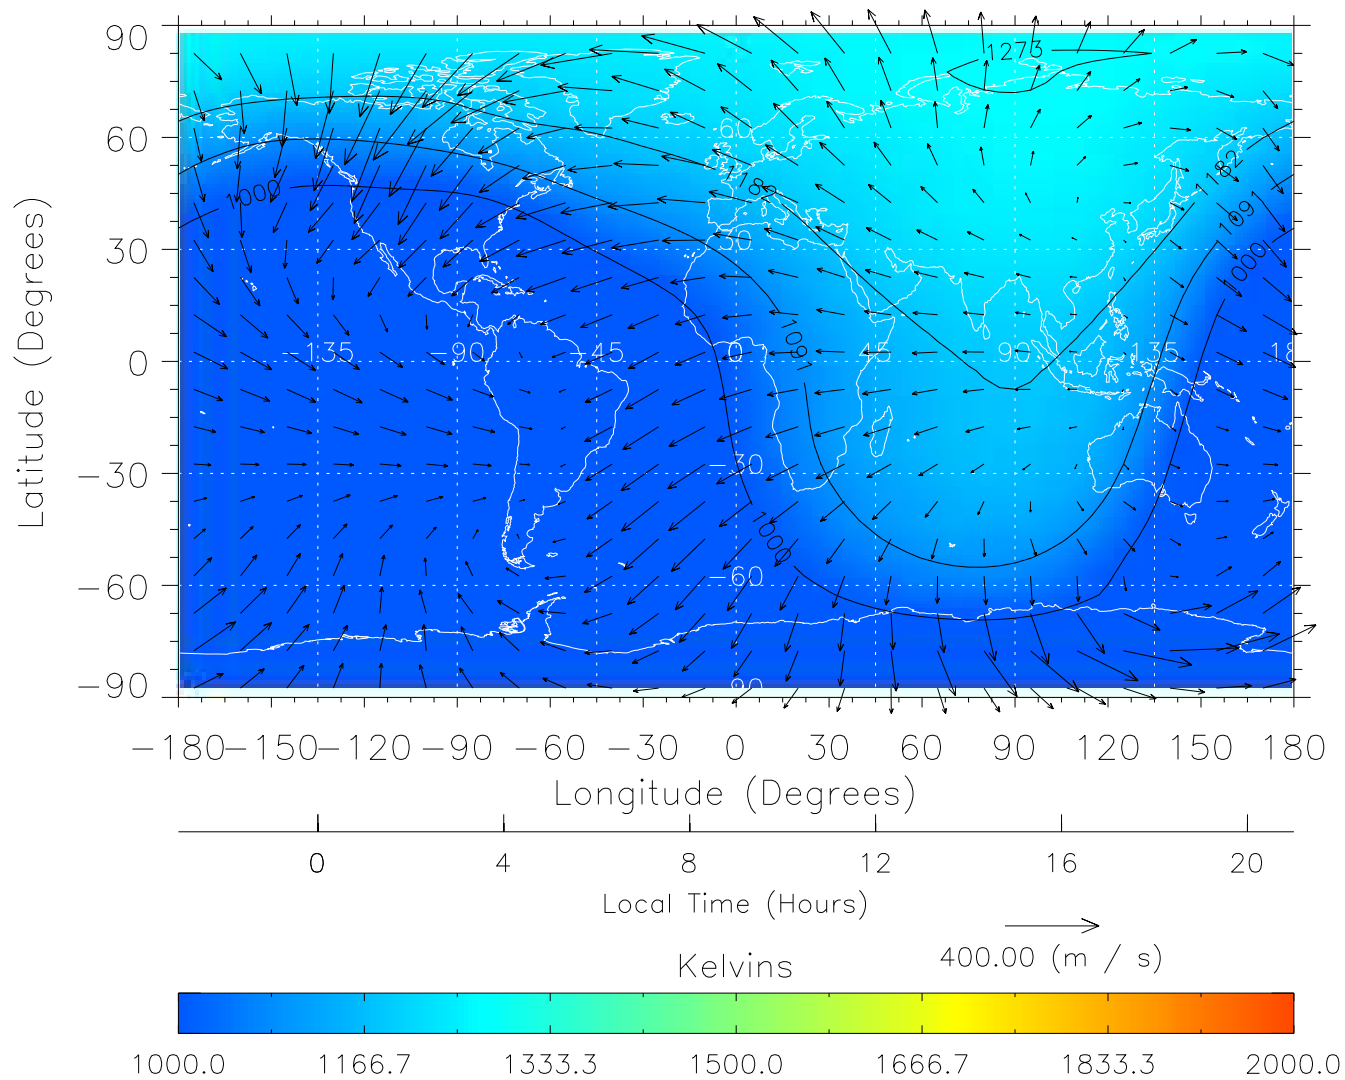

TIME-GCM MAP Temperature with Neutral Wind vectors

ZP = 2.00 UT = 9.00 DOY = 199

Created: Thu Mar 10 13:03:12 2005

From: /tgcm/histories/secondary/Bastille/Bastille_v1/199.nc