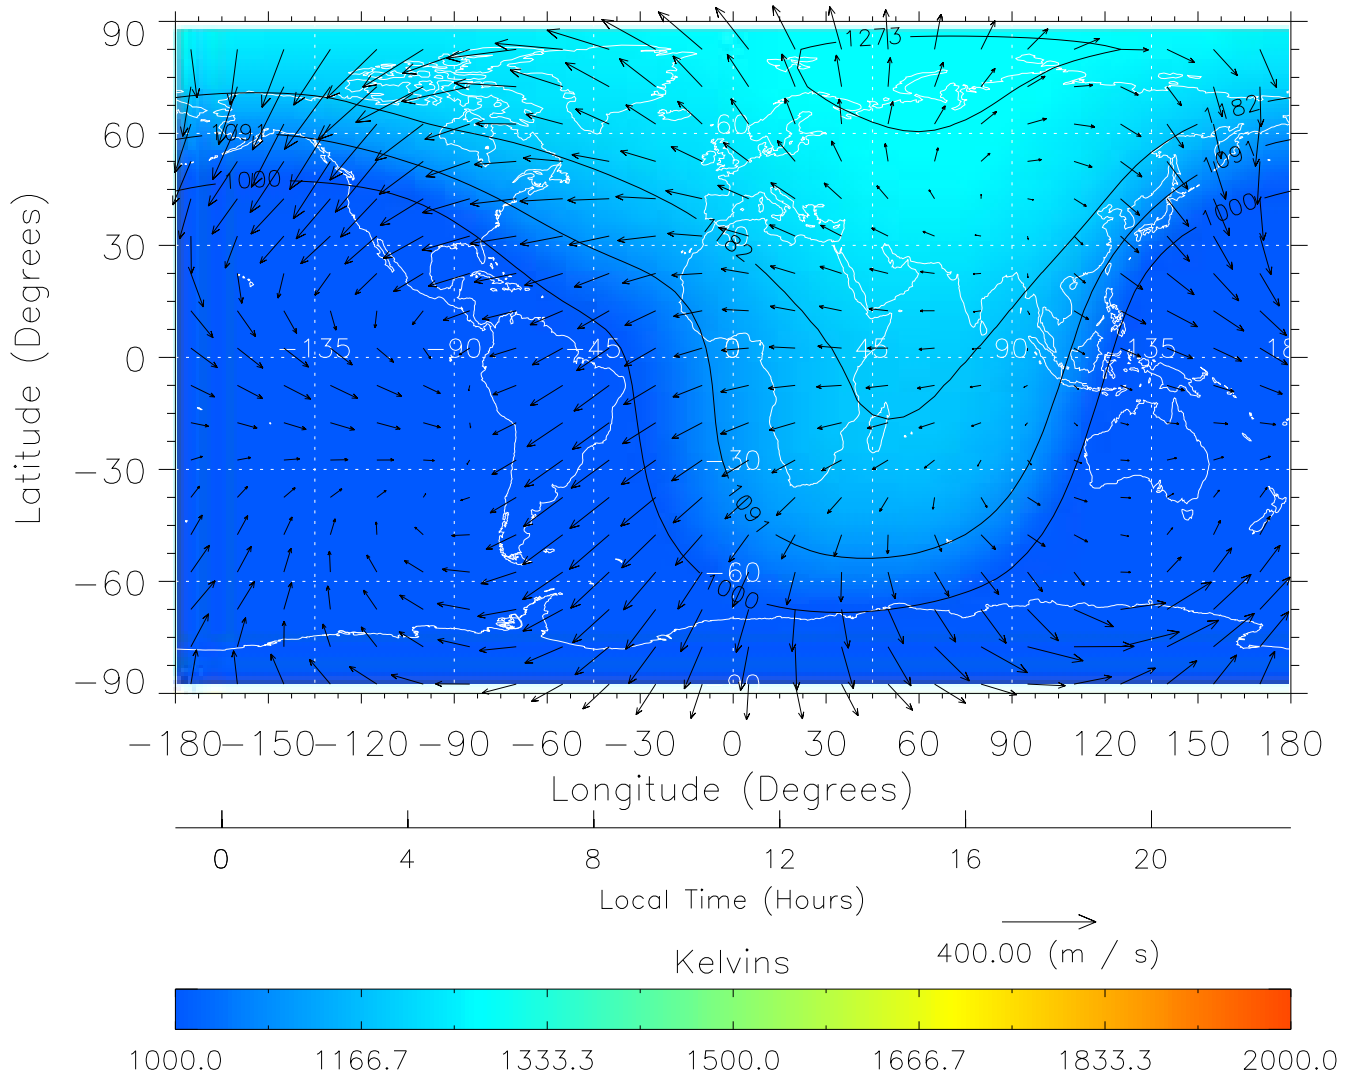

TIME-GCM MAP Temperature with Neutral Wind vectors
ZP = 2.00 UT = 11.00 DOY = 199

Created: Thu Mar 10 13:03:13 2005

From: /tgcm/histories/secondary/Bastille/Bastille_v1/199.nc