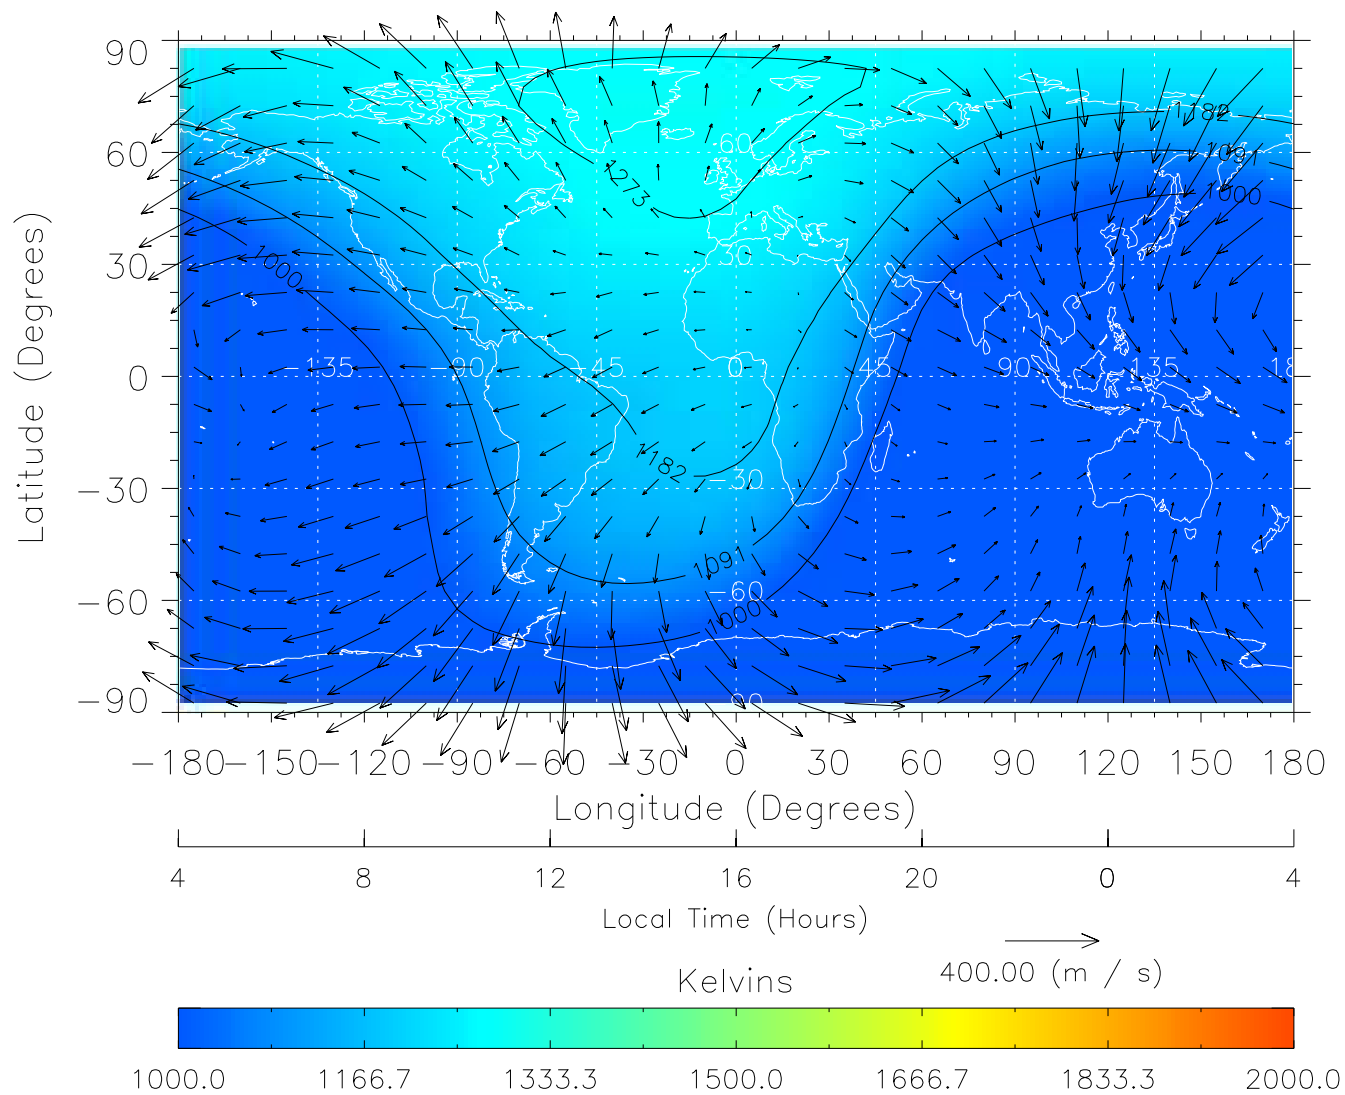

TIME-GCM MAP Temperature with Neutral Wind vectors

ZP = 2.00 UT = 16.00 DOY = 199

Created: Thu Mar 10 13:03:15 2005

From: /tgcm/histories/secondary/Bastille/Bastille_v1/199.nc