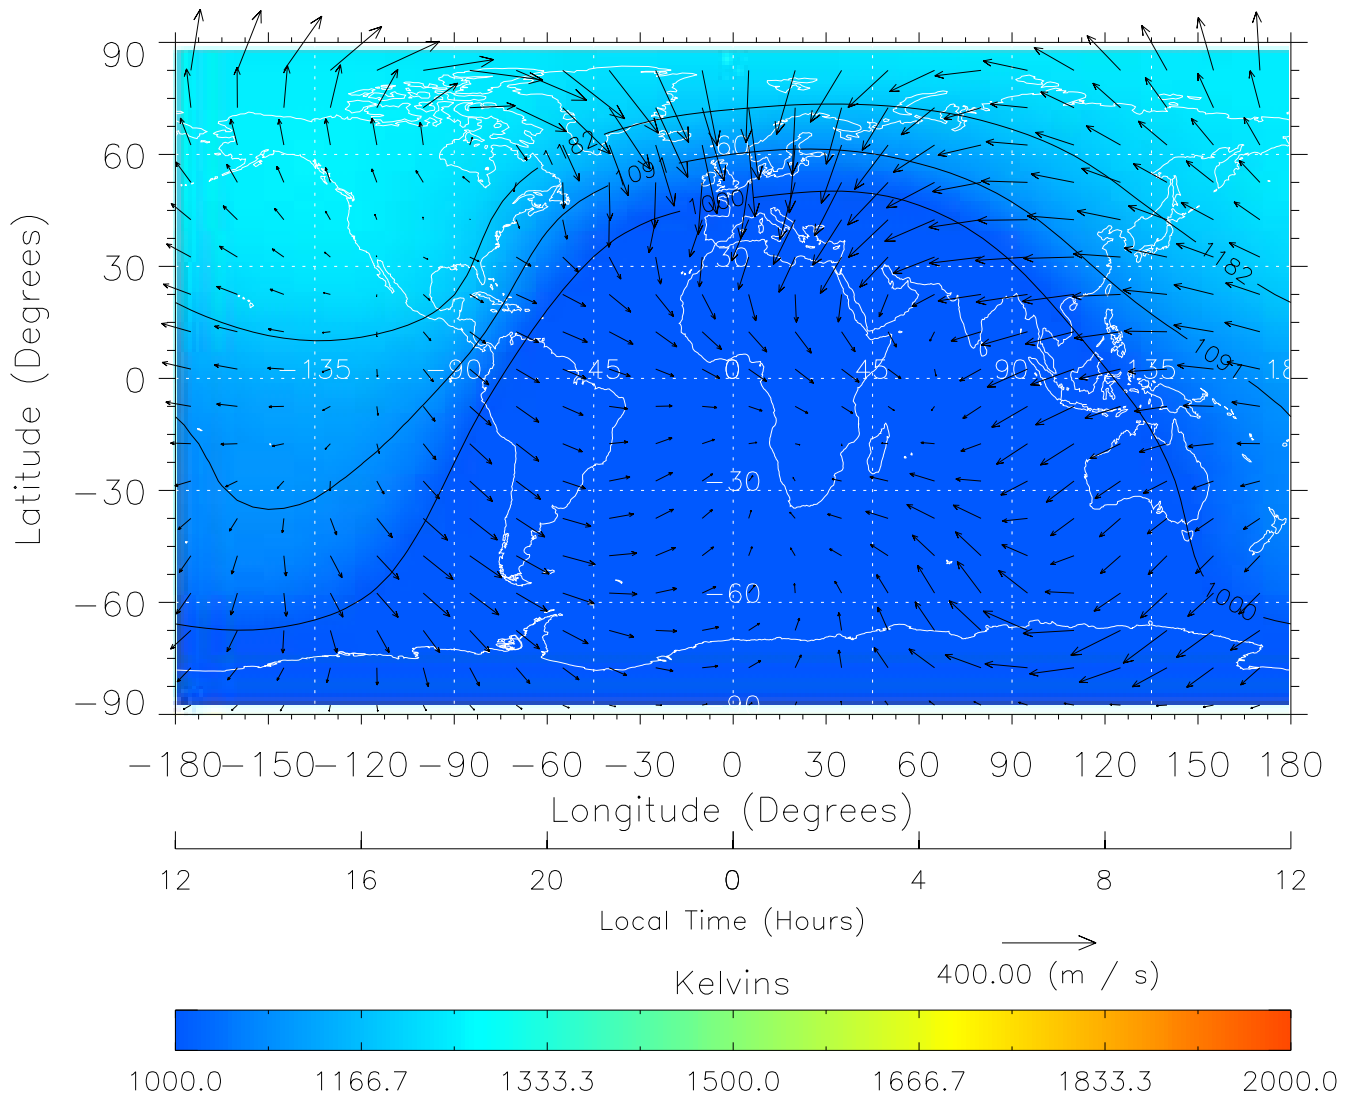

TIME-GCM MAP Temperature with Neutral Wind vectors
ZP = 2.00 UT = 0.00 DOY = 199

Created: Thu Mar 10 13:03:07 2005

From: /tgcm/histories/secondary/Bastille/Bastille_v1/199.nc

TIME-GCM MAP Temperature with Neutral Wind vectors
ZP = 2.00 UT = 1.00 DOY = 199

Created: Thu Mar 10 13:03:08 2005

From: /tgcm/histories/secondary/Bastille/Bastille_v1/199.nc

TIME-GCM MAP Temperature with Neutral Wind vectors
ZP = 2.00 UT = 2.00 DOY = 199

Created: Thu Mar 10 13:03:08 2005

From: /tgcm/histories/secondary/Bastille/Bastille_v1/199.nc

TIME-GCM MAP Temperature with Neutral Wind vectors
ZP = 2.00 UT = 3.00 DOY = 199

Created: Thu Mar 10 13:03:09 2005

From: /tgcm/histories/secondary/Bastille/Bastille_v1/199.nc