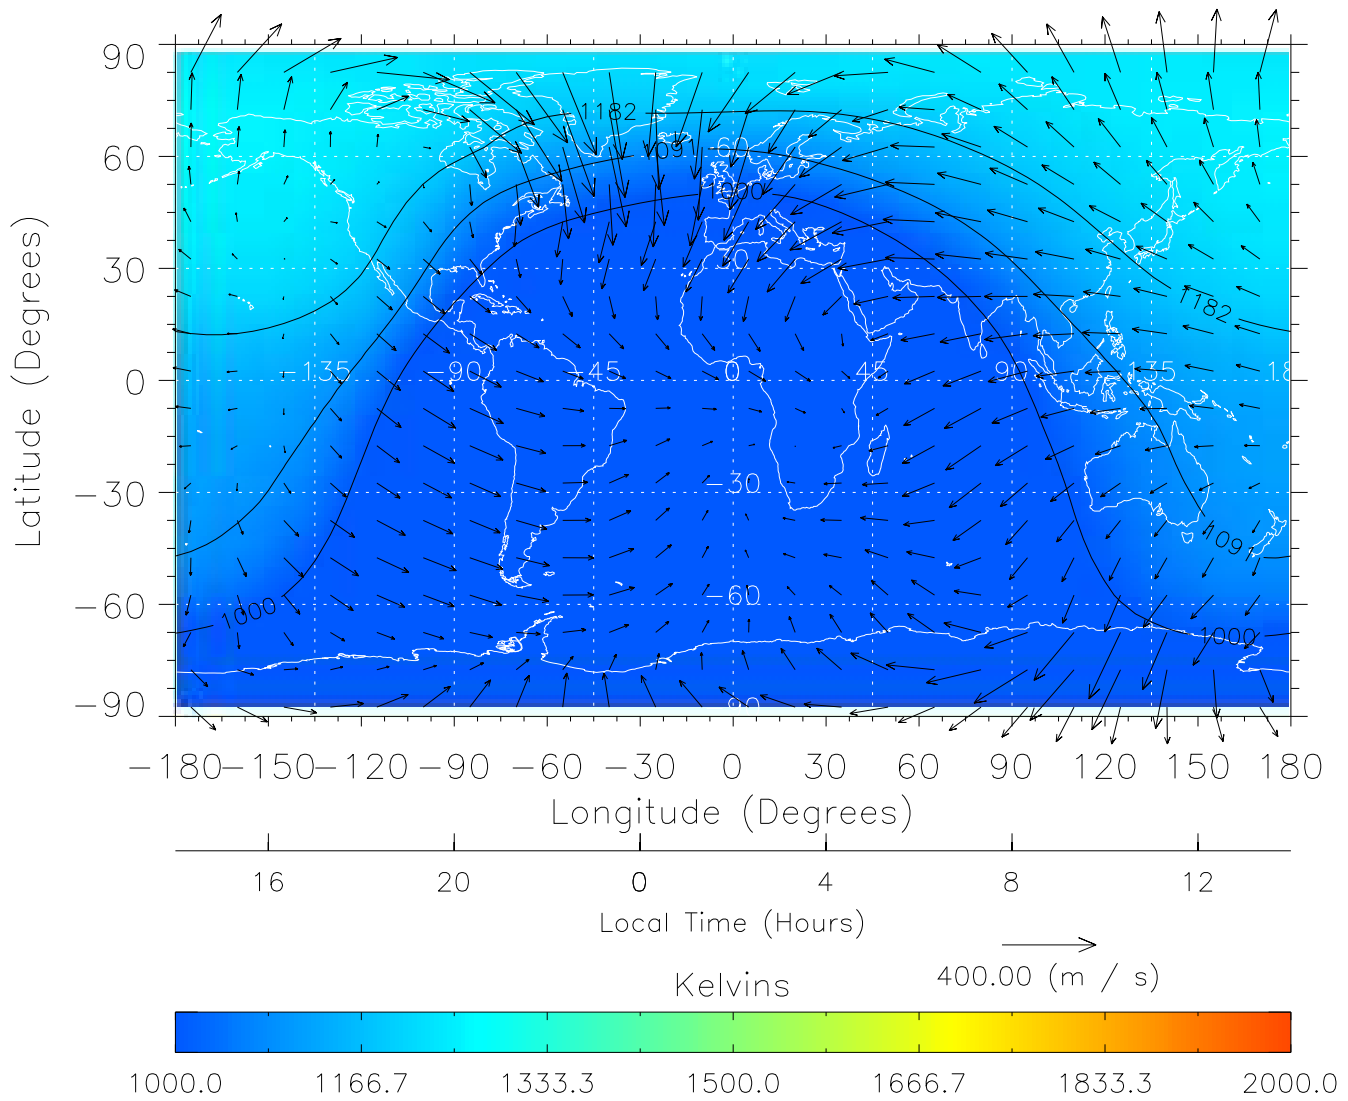

TIME-GCM MAP Temperature with Neutral Wind vectors
ZP = 2.00 UT = 0.00 DOY = 199

Created: Thu Mar 10 13:03:07 2005

From: /tgcm/histories/secondary/Bastille/Bastille_v1/199.nc

TIME-GCM MAP Temperature with Neutral Wind vectors
ZP = 2.00 UT = 1.00 DOY = 199

Created: Thu Mar 10 13:03:08 2005

From: /tgcm/histories/secondary/Bastille/Bastille_v1/199.nc

TIME-GCM MAP Temperature with Neutral Wind vectors
ZP = 2.00 UT = 2.00 DOY = 199

Created: Thu Mar 10 13:03:08 2005

From: /tgcm/histories/secondary/Bastille/Bastille_v1/199.nc

TIME-GCM MAP Temperature with Neutral Wind vectors
ZP = 2.00 UT = 3.00 DOY = 199

Created: Thu Mar 10 13:03:09 2005

From: /tgcm/histories/secondary/Bastille/Bastille_v1/199.nc