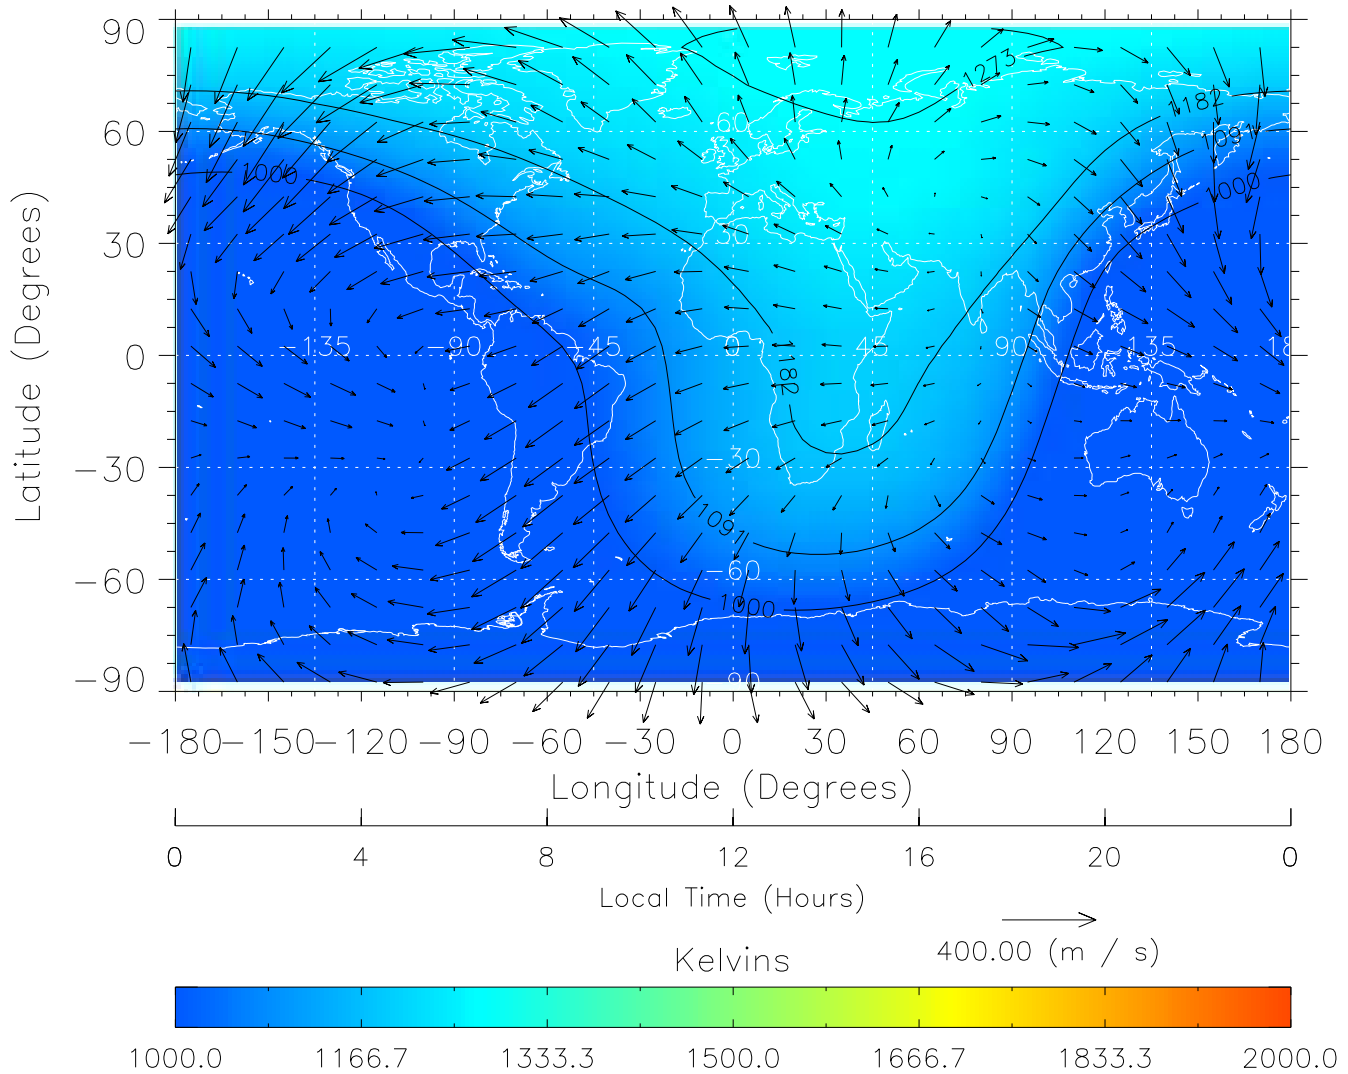

TIME-GCM MAP Temperature with Neutral Wind vectors
ZP = 2.00 UT = 12.00 DOY = 199

Created: Thu Mar 10 13:03:13 2005

From: /tgcm/histories/secondary/Bastille/Bastille_v1/199.nc