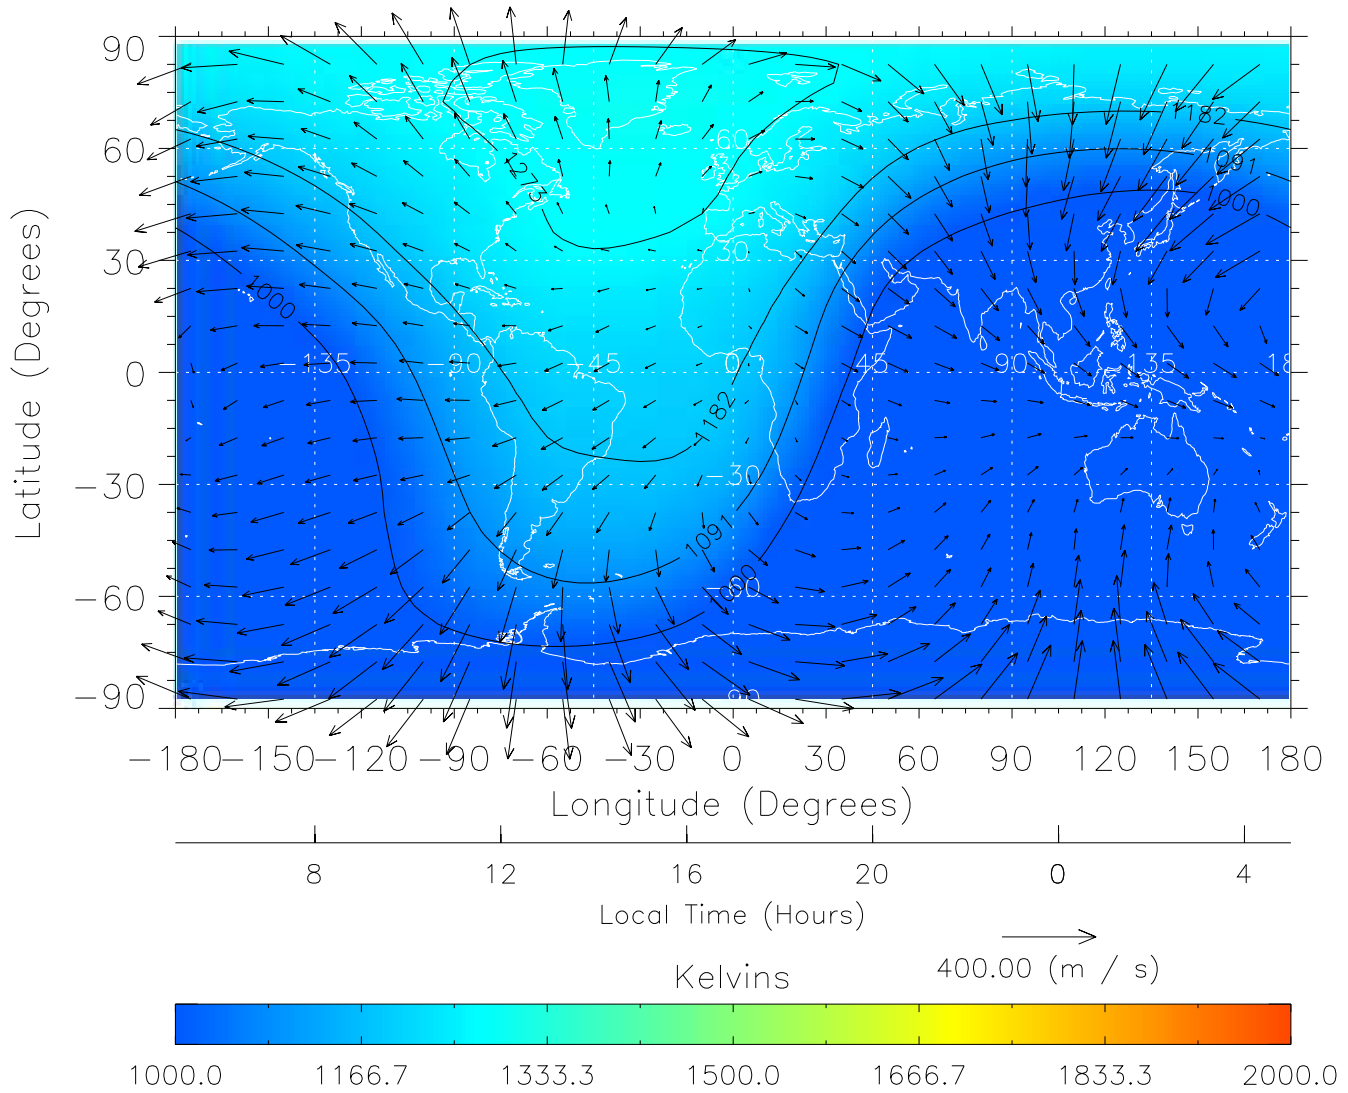

TIME-GCM MAP Temperature with Neutral Wind vectors
ZP = 2.00 UT = 17.00 DOY = 199

Created: Thu Mar 10 13:03:15 2005

From: /tgcm/histories/secondary/Bastille/Bastille_v1/199.nc