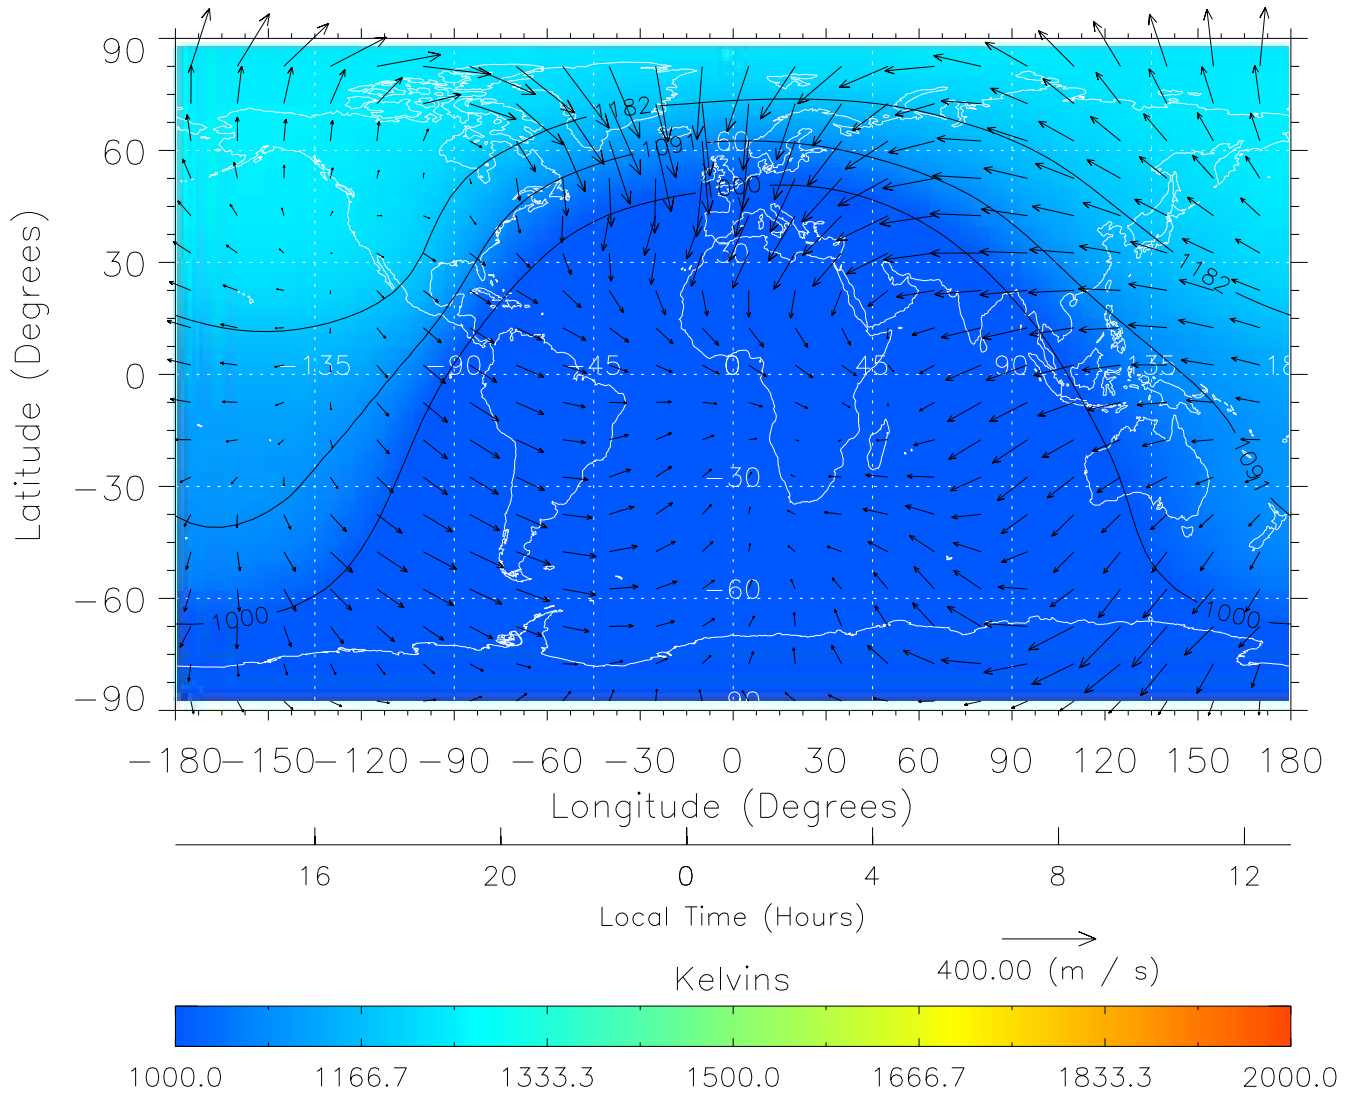

TIME-GCM MAP Temperature with Neutral Wind vectors
ZP = 2.00 UT = 0.00 DOY = 199

Created: Thu Mar 10 13:03:07 2005

From: /tgcm/histories/secondary/Bastille/Bastille_v1/199.nc

TIME-GCM MAP Temperature with Neutral Wind vectors
ZP = 2.00 UT = 1.00 DOY = 199

Created: Thu Mar 10 13:03:08 2005

From: /tgcm/histories/secondary/Bastille/Bastille_v1/199.nc

TIME-GCM MAP Temperature with Neutral Wind vectors
ZP = 2.00 UT = 2.00 DOY = 199

Created: Thu Mar 10 13:03:08 2005

From: /tgcm/histories/secondary/Bastille/Bastille_v1/199.nc

TIME-GCM MAP Temperature with Neutral Wind vectors
ZP = 2.00 UT = 3.00 DOY = 199

Created: Thu Mar 10 13:03:09 2005

From: /tgcm/histories/secondary/Bastille/Bastille_v1/199.nc