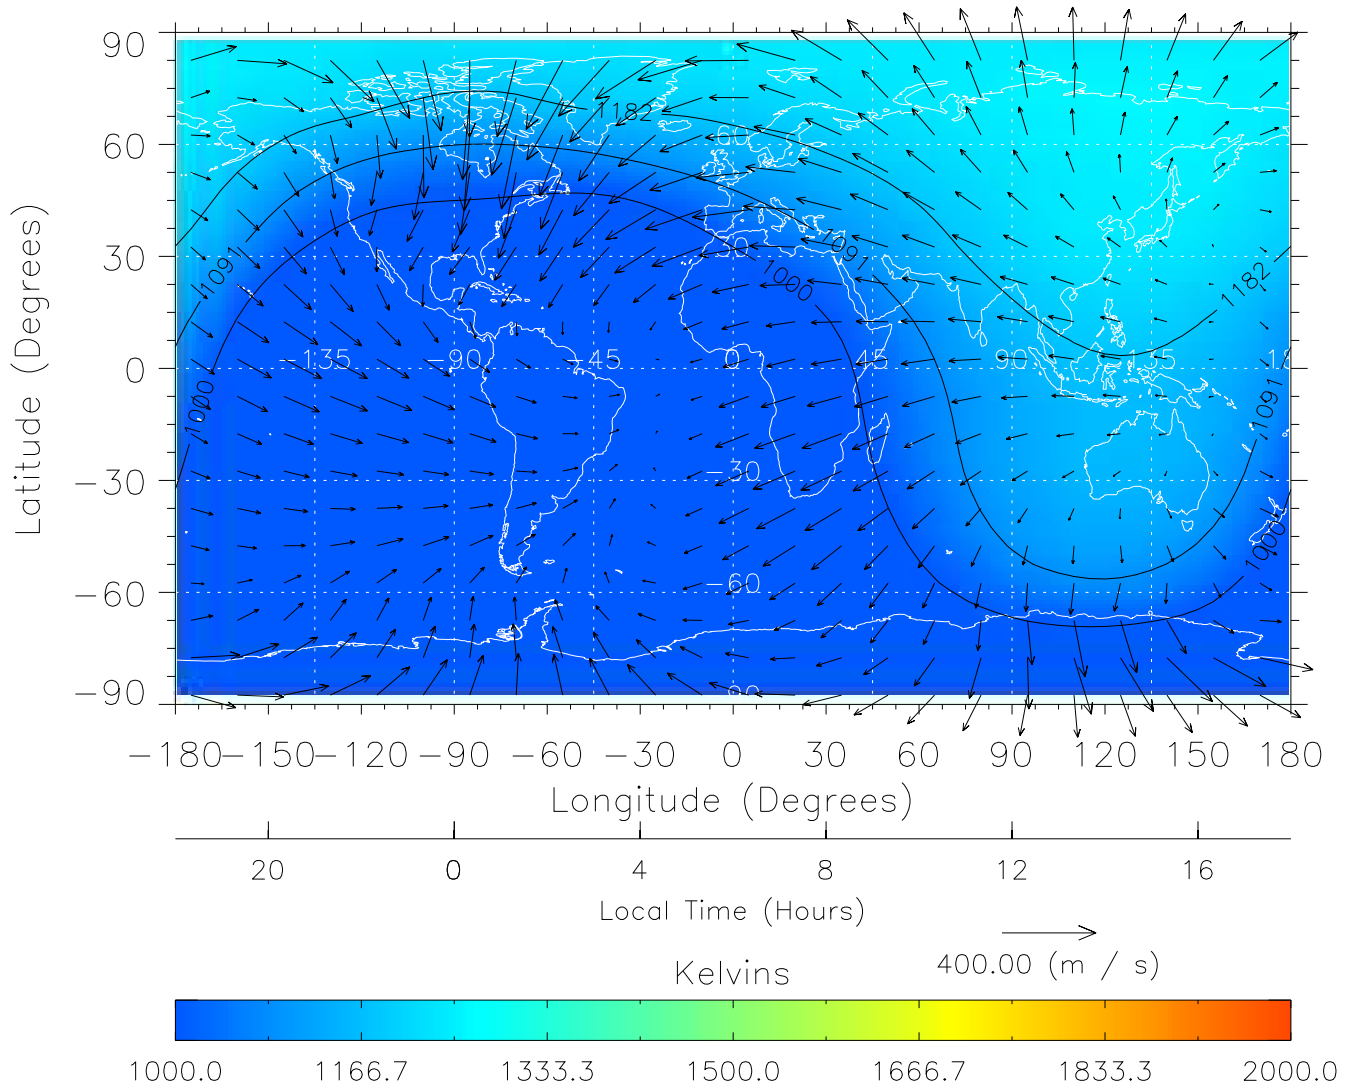

TIME-GCM MAP Temperature with Neutral Wind vectors
ZP = 2.00 UT = 6.00 DOY = 199

Created: Thu Mar 10 13:03:10 2005

From: /tgcm/histories/secondary/Bastille/Bastille_v1/199.nc