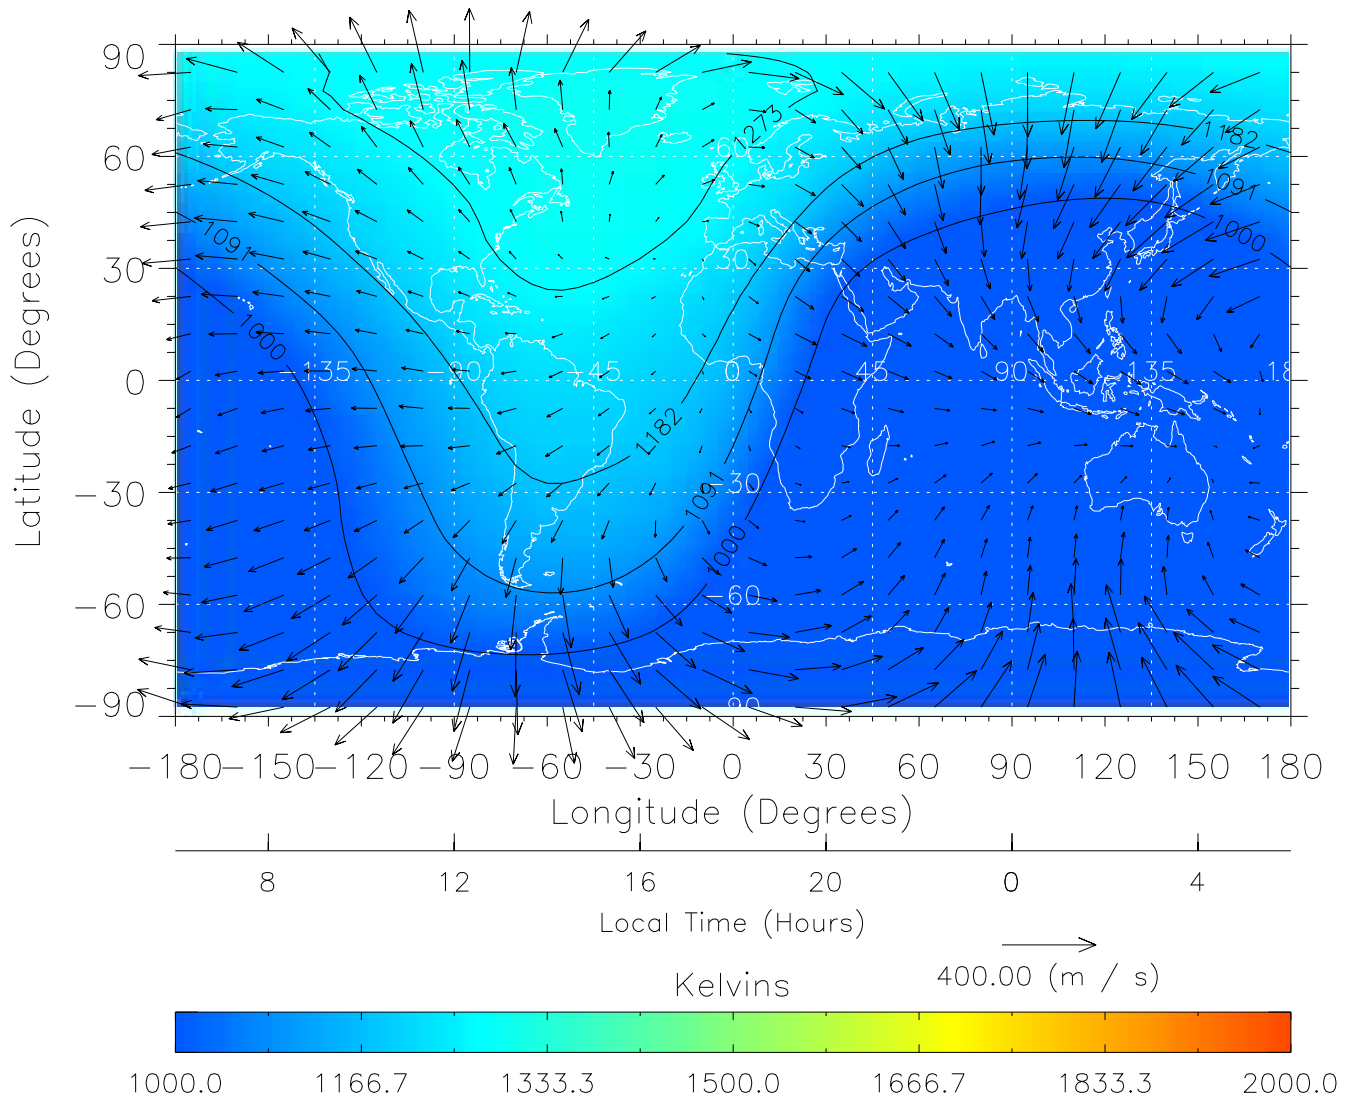

From: /tgcm/histories/secondary/Bastille/Bastille_v1/199.nc

TIME-GCM MAP Temperature with Neutral Wind vectors

ZP = 2.00 UT = 16.00 DOY = 199

Created: Thu Mar 10 13:03:15 2005

From: /tgcm/histories/secondary/Bastille/Bastille_v1/199.nc

TIME-GCM MAP Temperature with Neutral Wind vectors
ZP = 2.00 UT = 17.00 DOY = 199

Created: Thu Mar 10 13:03:15 2005

From: /tgcm/histories/secondary/Bastille/Bastille_v1/199.nc

TIME-GCM MAP Temperature with Neutral Wind vectors
ZP = 2.00 UT = 18.00 DOY = 199