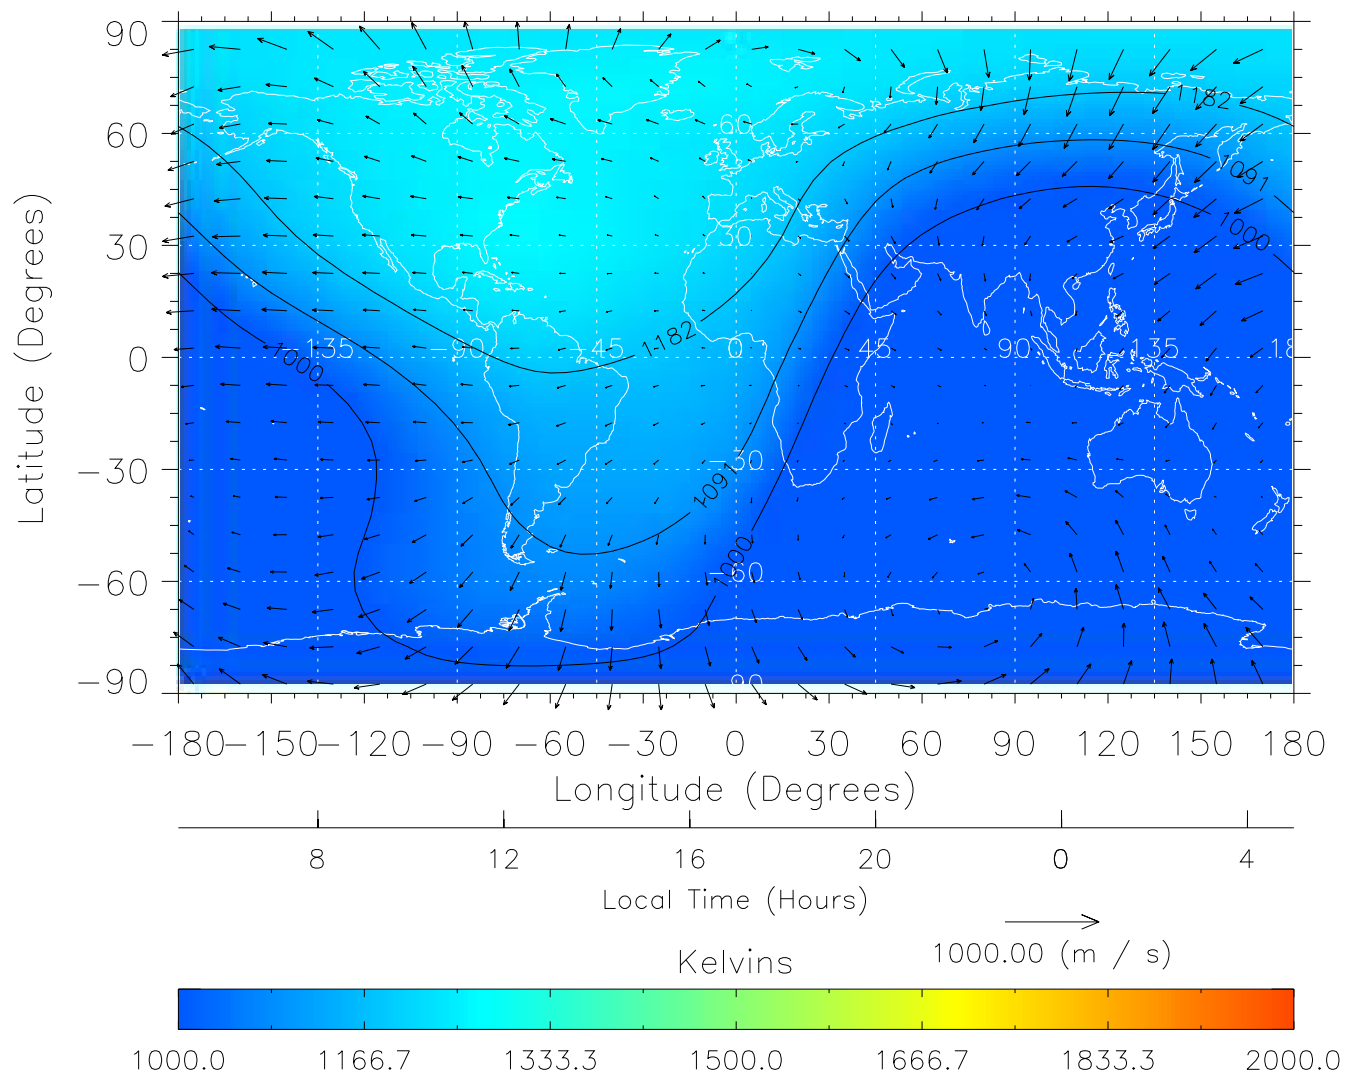

TIME-GCM MAP Temperature with Neutral Wind vectors

ZP = 2.00 UT = 16.00 DOY = 198

Created: Thu Mar 10 13:01:45 2005

From: /tgcm/histories/secondary/Bastille/Bastille\_v1/198.nc

TIME-GCM MAP Temperature with Neutral Wind vectors  
ZP = 2.00 UT = 17.00 DOY = 198