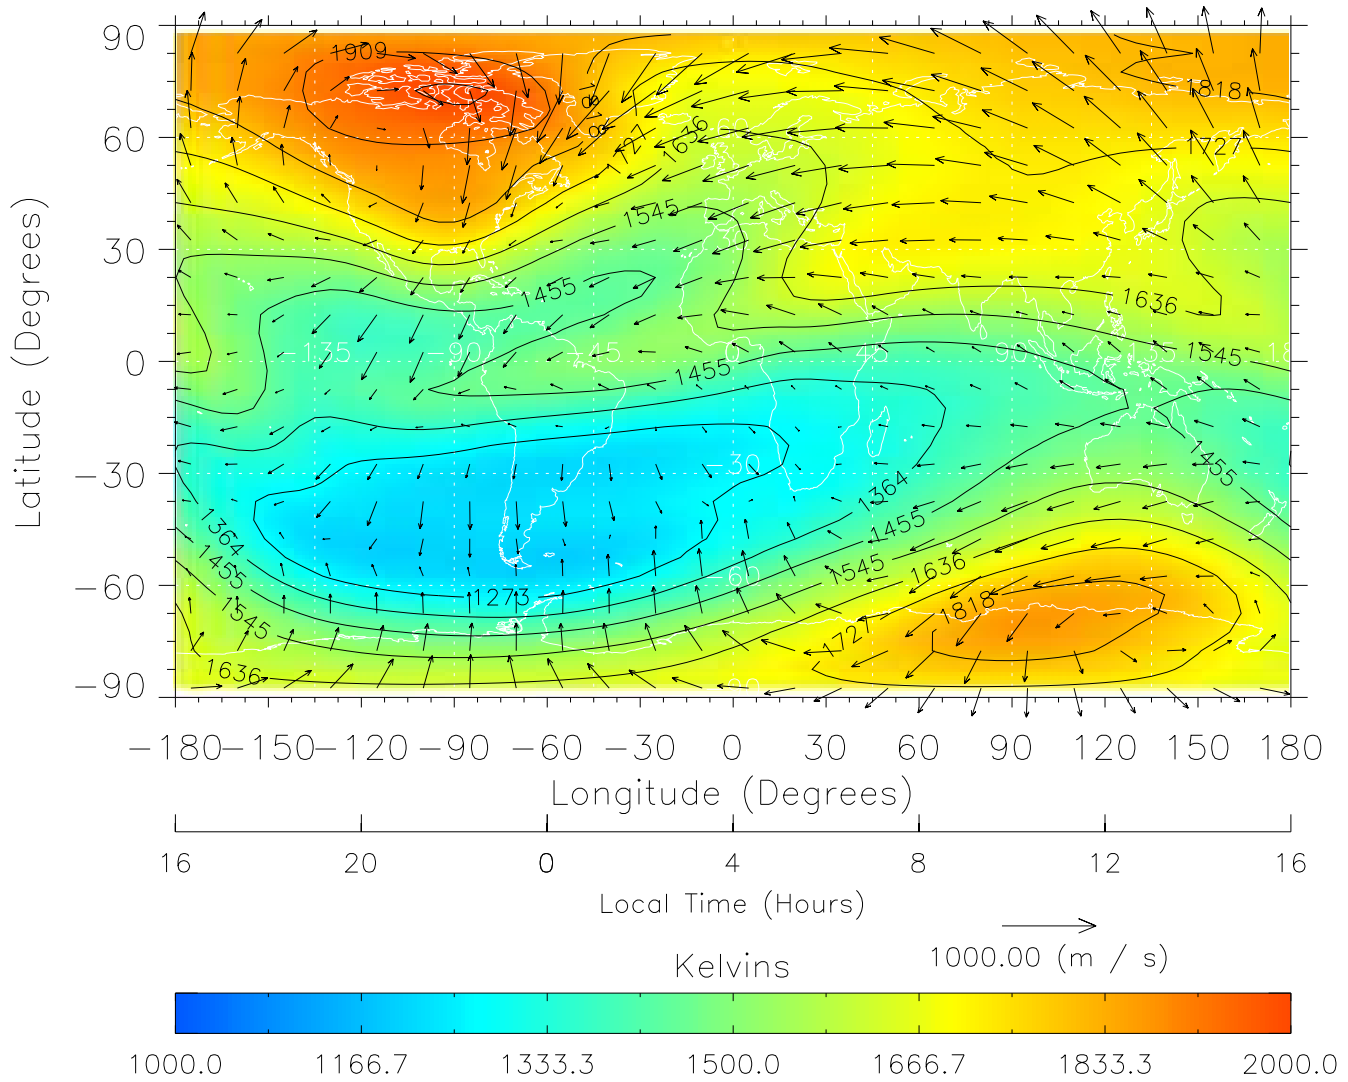

TIME-GCM MAP Temperature with Neutral Wind vectors  
ZP = 2.00 UT = 0.00 DOY = 198

Created: Thu Mar 10 13:01:38 2005

From: /tgcm/histories/secondary/Bastille/Bastille\_v1/198.nc

TIME-GCM MAP Temperature with Neutral Wind vectors  
 ZP = 2.00 UT = 1.00 DOY = 198

Created: Thu Mar 10 13:01:38 2005  
 From: /tgcm/histories/secondary/Bastille/Bastille\_v1/198.nc

TIME-GCM MAP Temperature with Neutral Wind vectors  
ZP = 2.00 UT = 2.00 DOY = 198

Created: Thu Mar 10 13:01:39 2005

From: /tgcm/histories/secondary/Bastille/Bastille\_v1/198.nc

TIME-GCM MAP Temperature with Neutral Wind vectors  
ZP = 2.00 UT = 3.00 DOY = 198

Created: Thu Mar 10 13:01:39 2005

From: /tgcm/histories/secondary/Bastille/Bastille\_v1/198.nc

TIME-GCM MAP Temperature with Neutral Wind vectors  
ZP = 2.00 UT = 4.00 DOY = 198

Created: Thu Mar 10 13:01:40 2005

From: /tgcm/histories/secondary/Bastille/Bastille\_v1/198.nc

TIME-GCM MAP Temperature with Neutral Wind vectors  
ZP = 2.00 UT = 5.00 DOY = 198