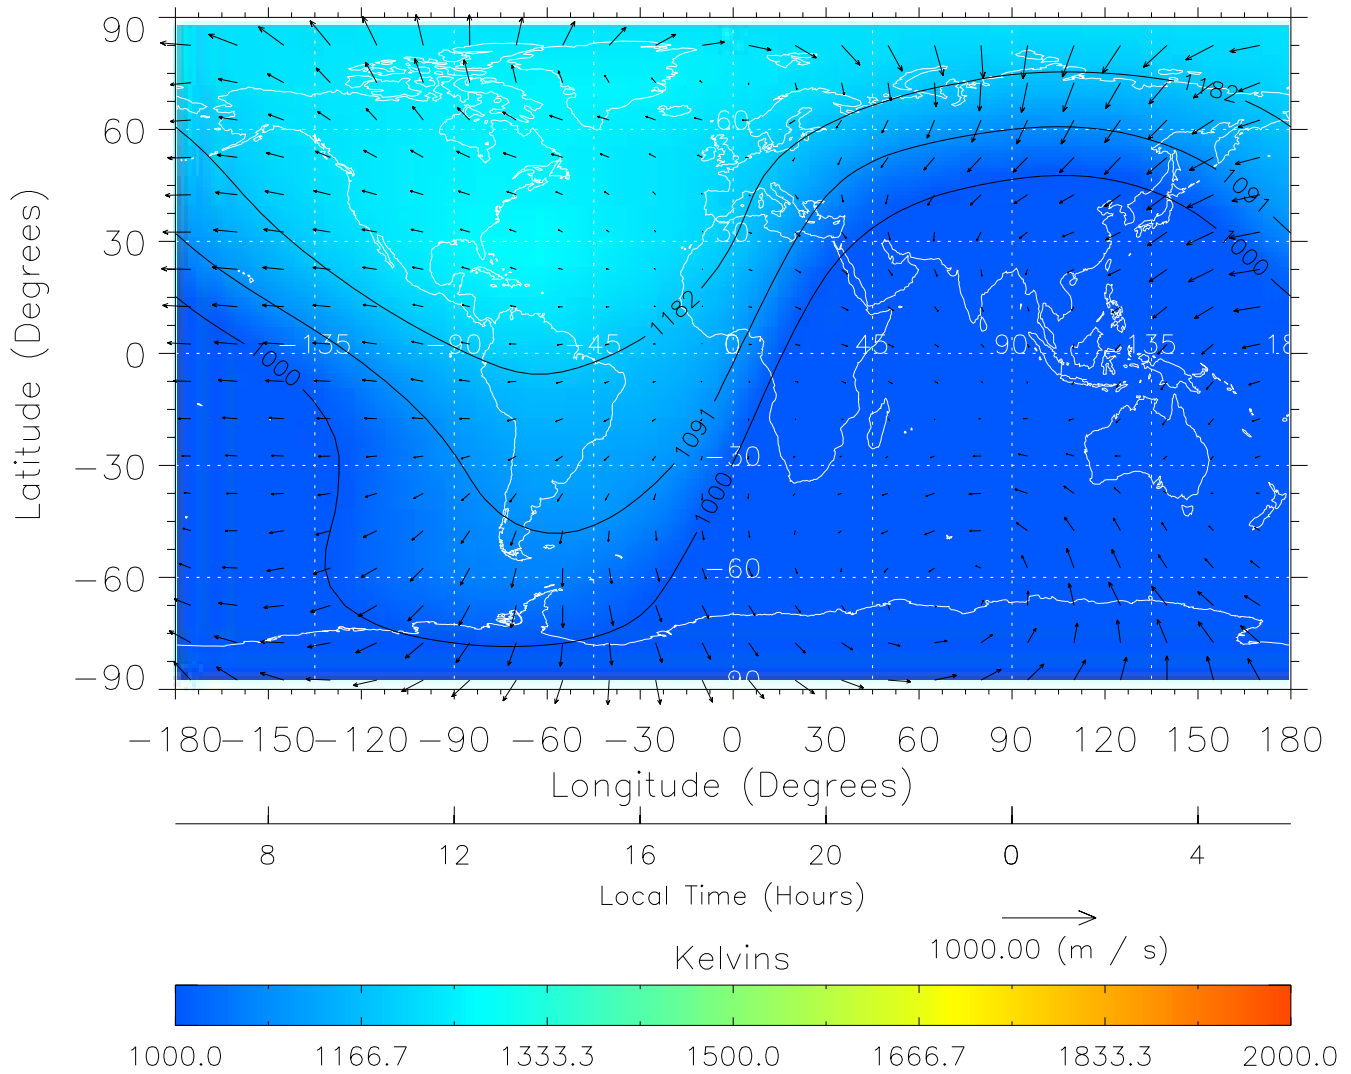

TIME-GCM MAP Temperature with Neutral Wind vectors
ZP = 2.00 UT = 18.00 DOY = 198

Created: Thu Mar 10 13:01:46 2005

From: /tgcm/histories/secondary/Bastille/Bastille_v1/198.nc