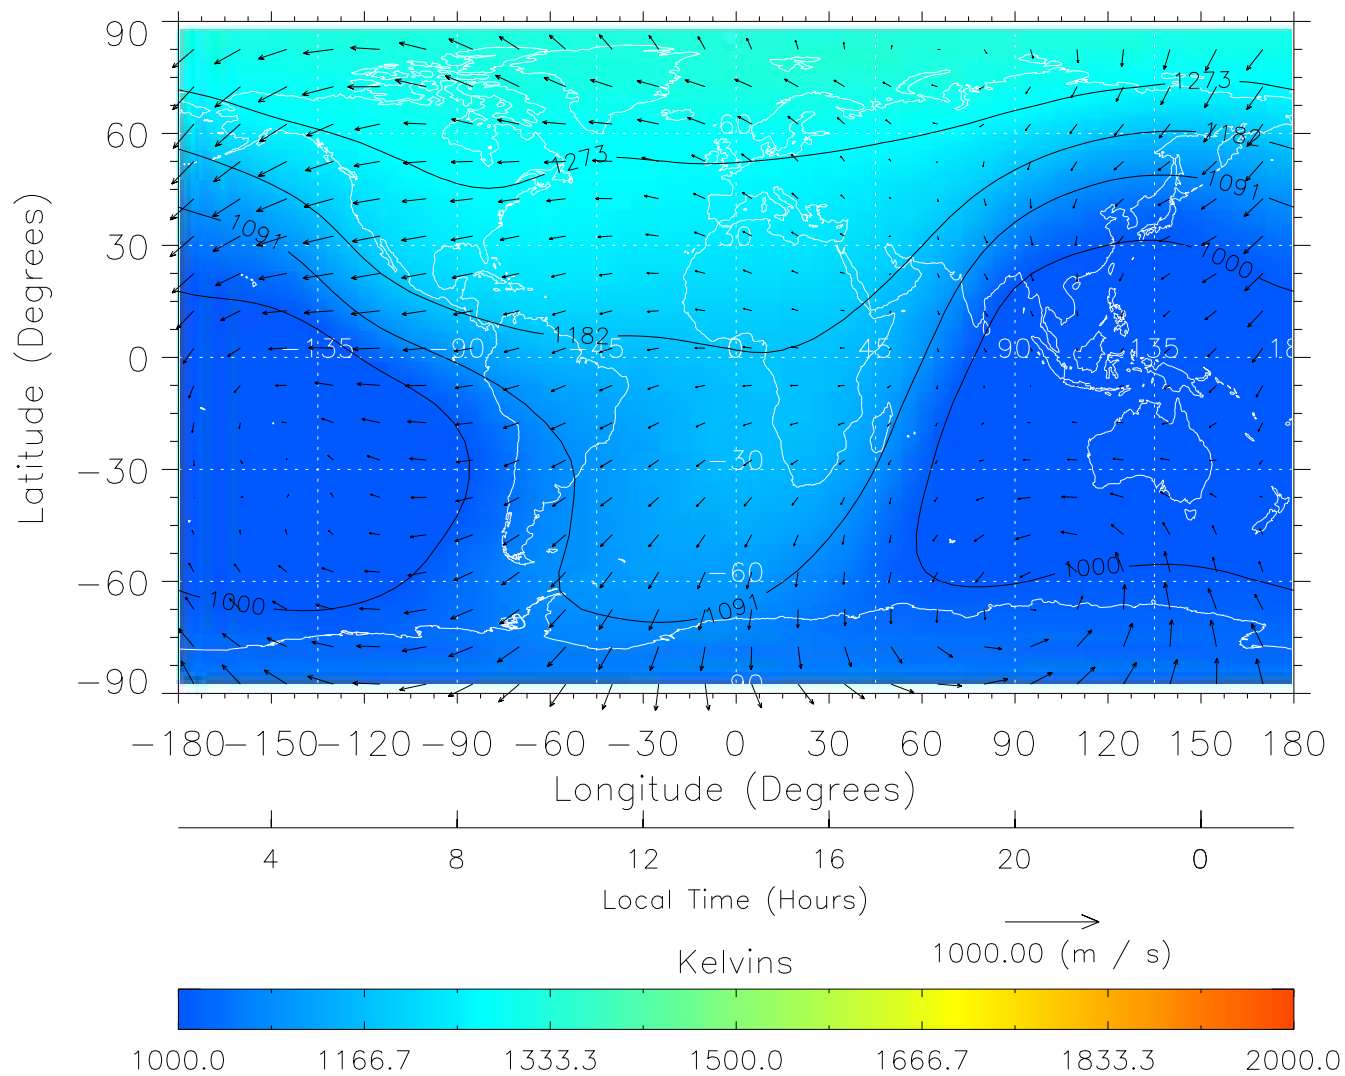

TIME-GCM MAP Temperature with Neutral Wind vectors

ZP = 2.00 UT = 14.00 DOY = 198

Created: Thu Mar 10 13:01:45 2005

From: /tgcm/histories/secondary/Bastille/Bastille_v1/198.nc