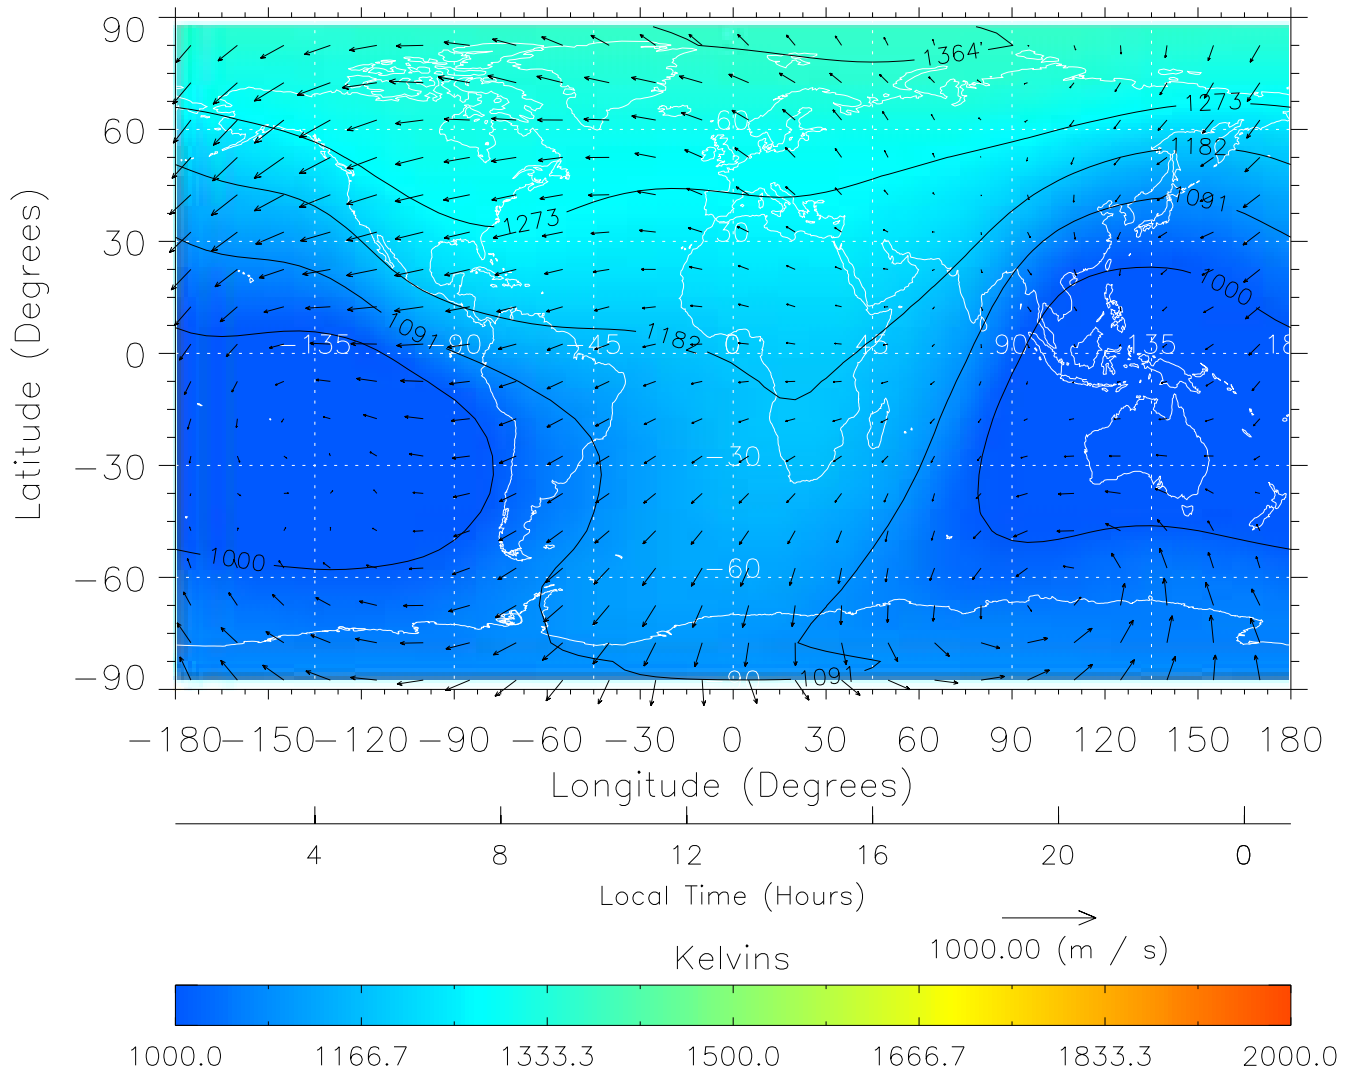

TIME-GCM MAP Temperature with Neutral Wind vectors

ZP = 2.00 UT = 12.00 DOY = 198

Created: Thu Mar 10 13:01:44 2005

From: /tgcm/histories/secondary/Bastille/Bastille\_v1/198.nc

TIME-GCM MAP Temperature with Neutral Wind vectors  
ZP = 2.00 UT = 13.00 DOY = 198