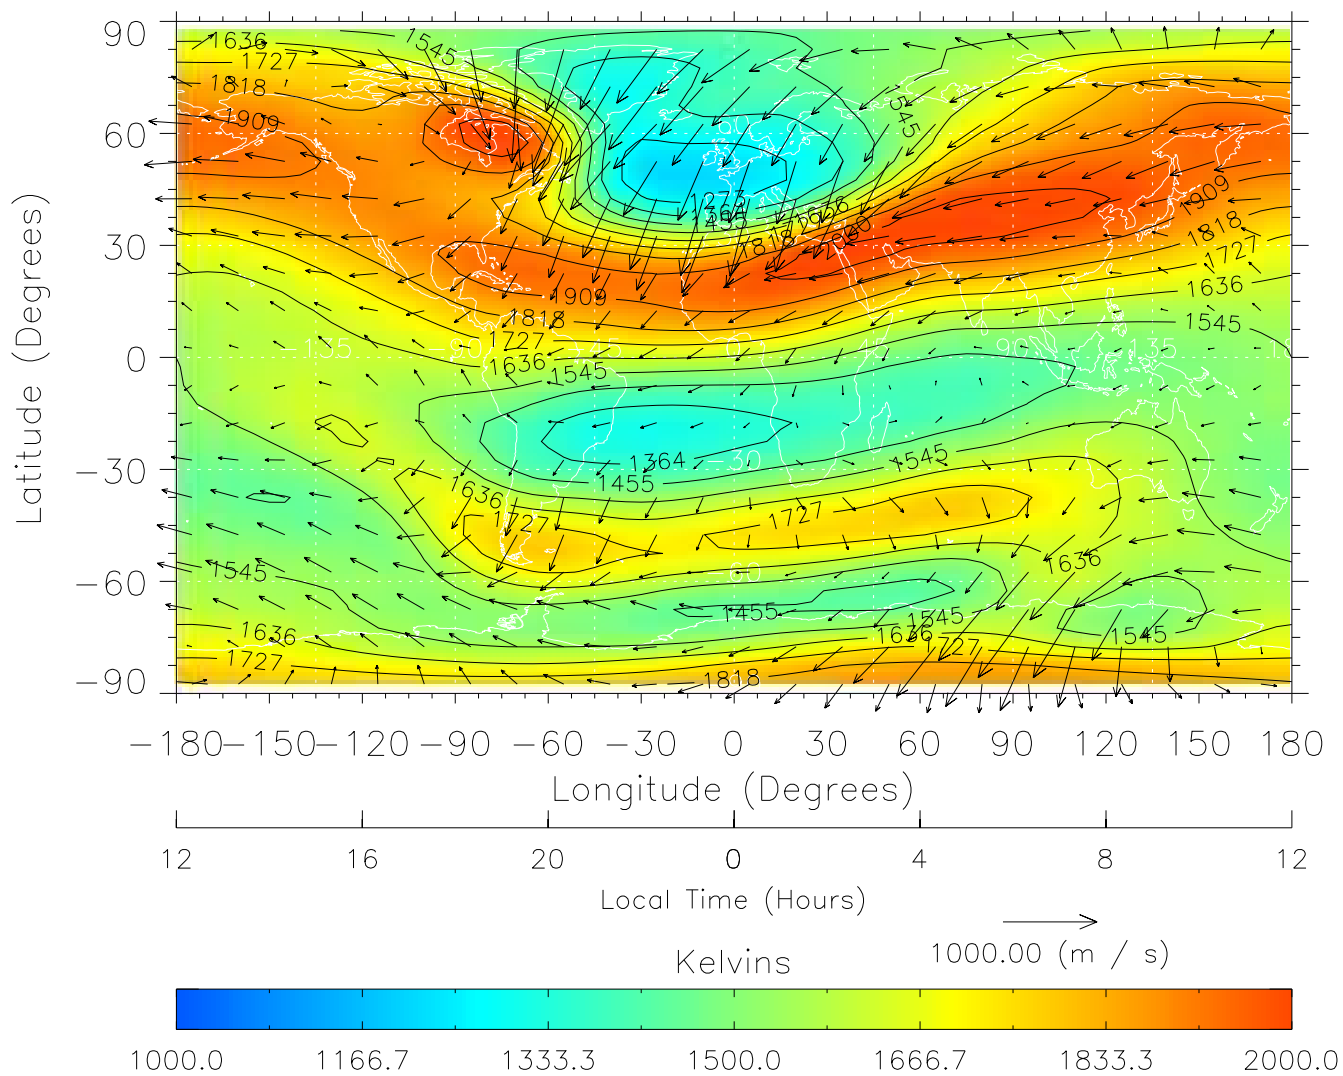

TIME-GCM MAP Temperature with Neutral Wind vectors  
ZP = 2.00 UT = 0.00 DOY = 198

Created: Thu Mar 10 13:01:38 2005

From: /tgcm/histories/secondary/Bastille/Bastille\_v1/198.nc

TIME-GCM MAP Temperature with Neutral Wind vectors  
 ZP = 2.00 UT = 1.00 DOY = 198

Created: Thu Mar 10 13:01:38 2005  
 From: /tgcm/histories/secondary/Bastille/Bastille\_v1/198.nc

TIME-GCM MAP Temperature with Neutral Wind vectors  
ZP = 2.00 UT = 2.00 DOY = 198

Created: Thu Mar 10 13:01:39 2005

From: /tgcm/histories/secondary/Bastille/Bastille\_v1/198.nc

TIME-GCM MAP Temperature with Neutral Wind vectors  
ZP = 2.00 UT = 3.00 DOY = 198

Created: Thu Mar 10 13:01:39 2005

From: /tgcm/histories/secondary/Bastille/Bastille\_v1/198.nc