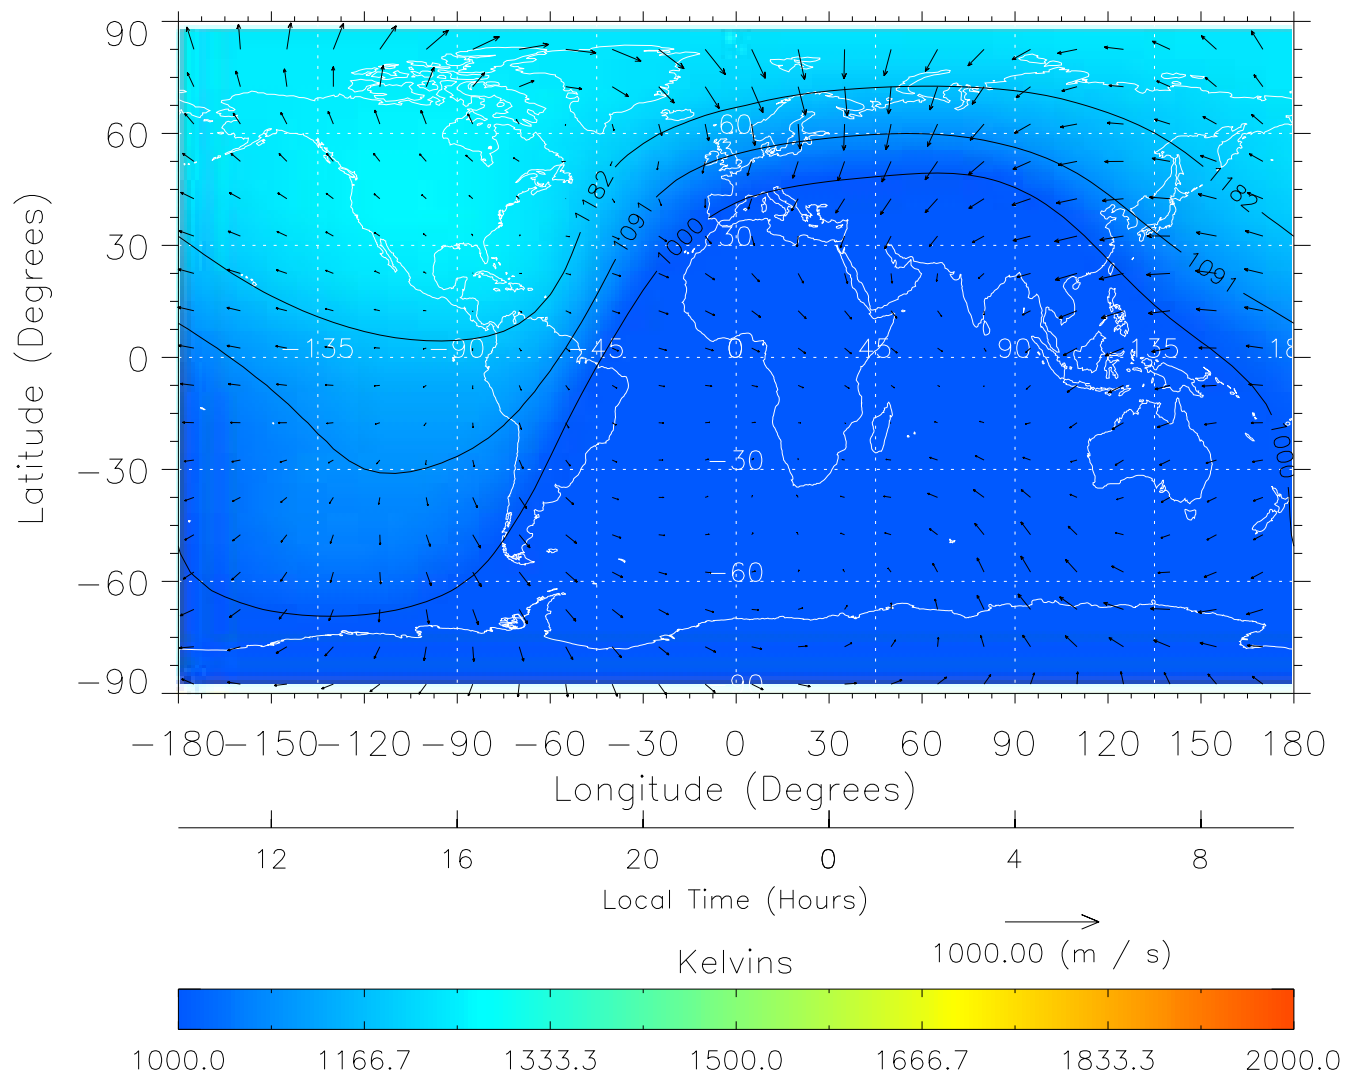

TIME-GCM MAP Temperature with Neutral Wind vectors

ZP = 2.00 UT = 22.00 DOY = 198

Created: Thu Mar 10 13:01:48 2005

From: /tgcm/histories/secondary/Bastille/Bastille_v1/198.nc