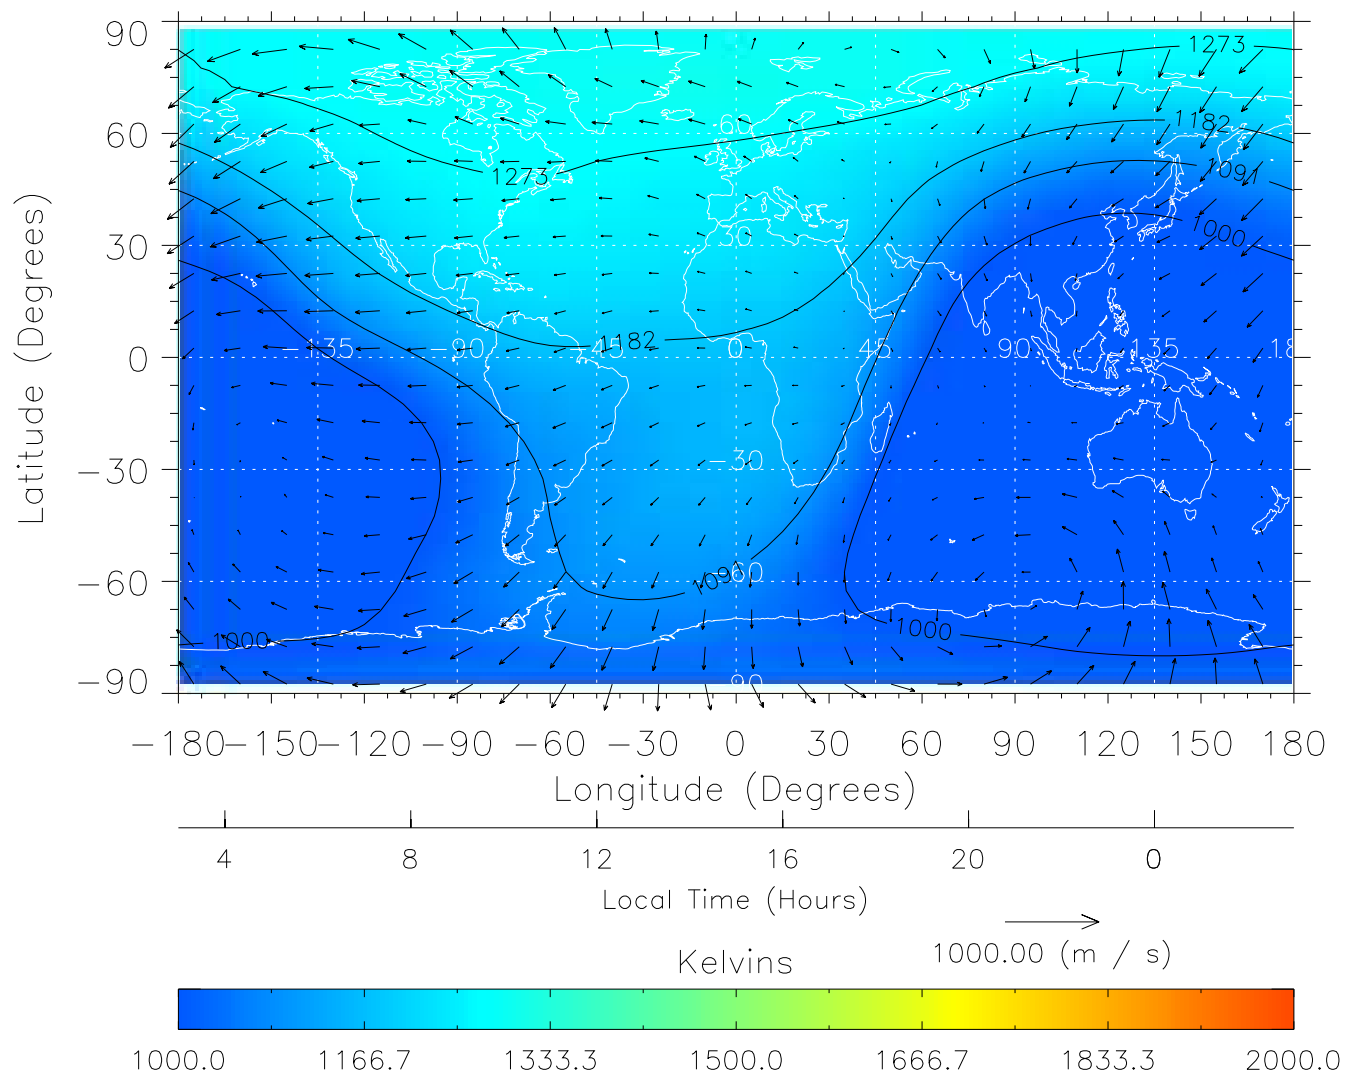

TIME-GCM MAP Temperature with Neutral Wind vectors

ZP = 2.00 UT = 15.00 DOY = 198

Created: Thu Mar 10 13:01:45 2005

From: /tgcm/histories/secondary/Bastille/Bastille_v1/198.nc