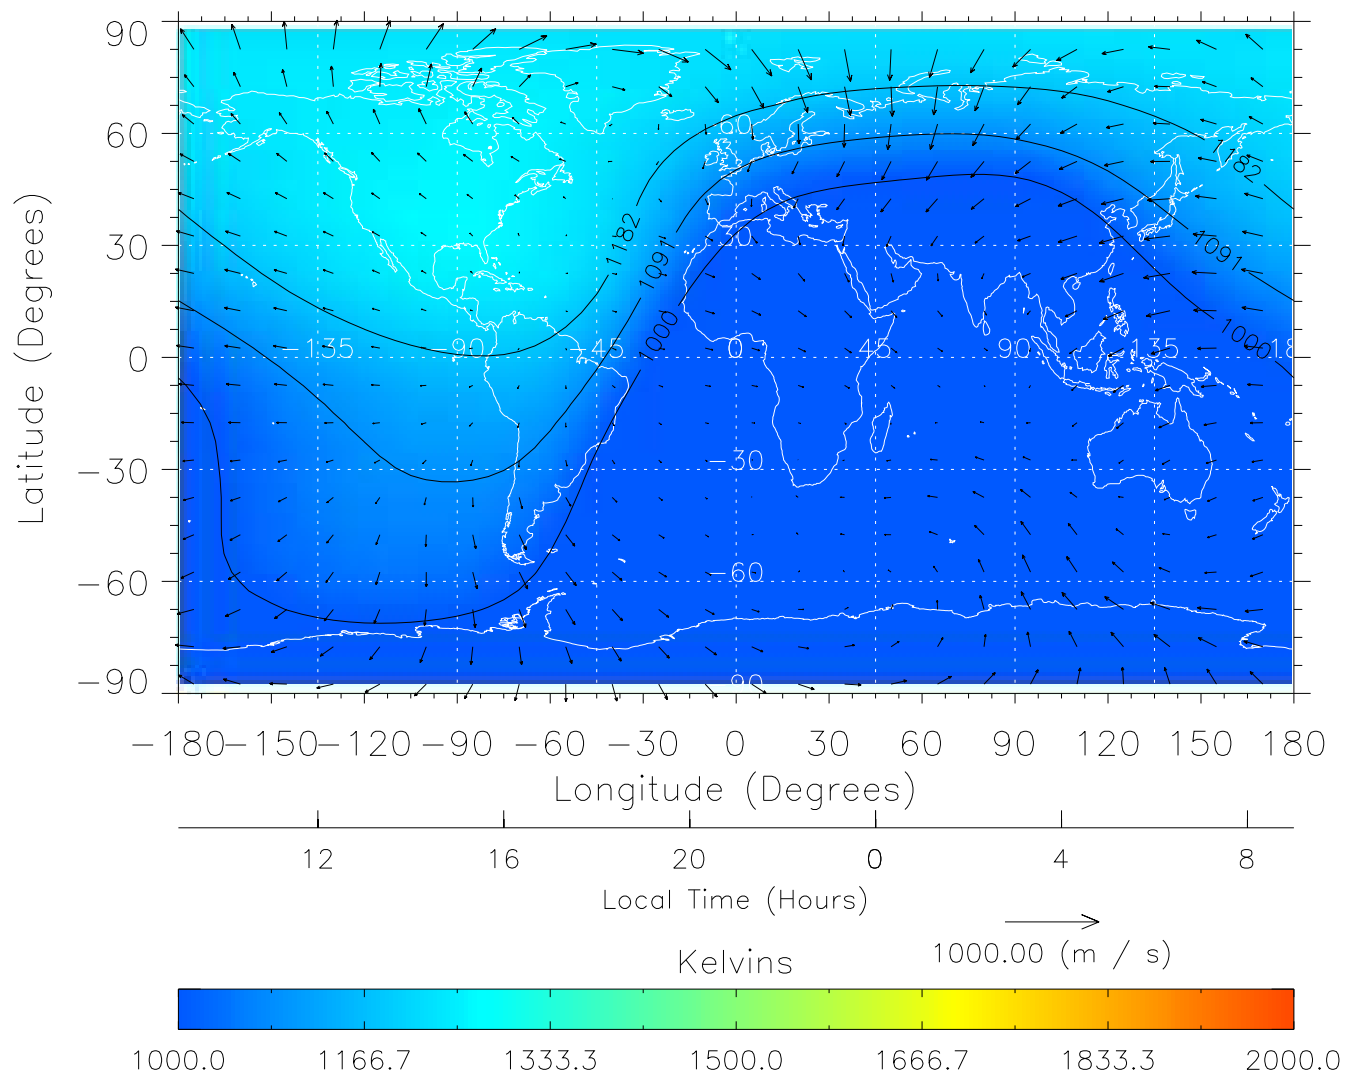

TIME-GCM MAP Temperature with Neutral Wind vectors

ZP = 2.00 UT = 20.00 DOY = 198

Created: Thu Mar 10 13:01:47 2005

From: /tgcm/histories/secondary/Bastille/Bastille\_v1/198.nc

TIME-GCM MAP Temperature with Neutral Wind vectors  
ZP = 2.00 UT = 21.00 DOY = 198