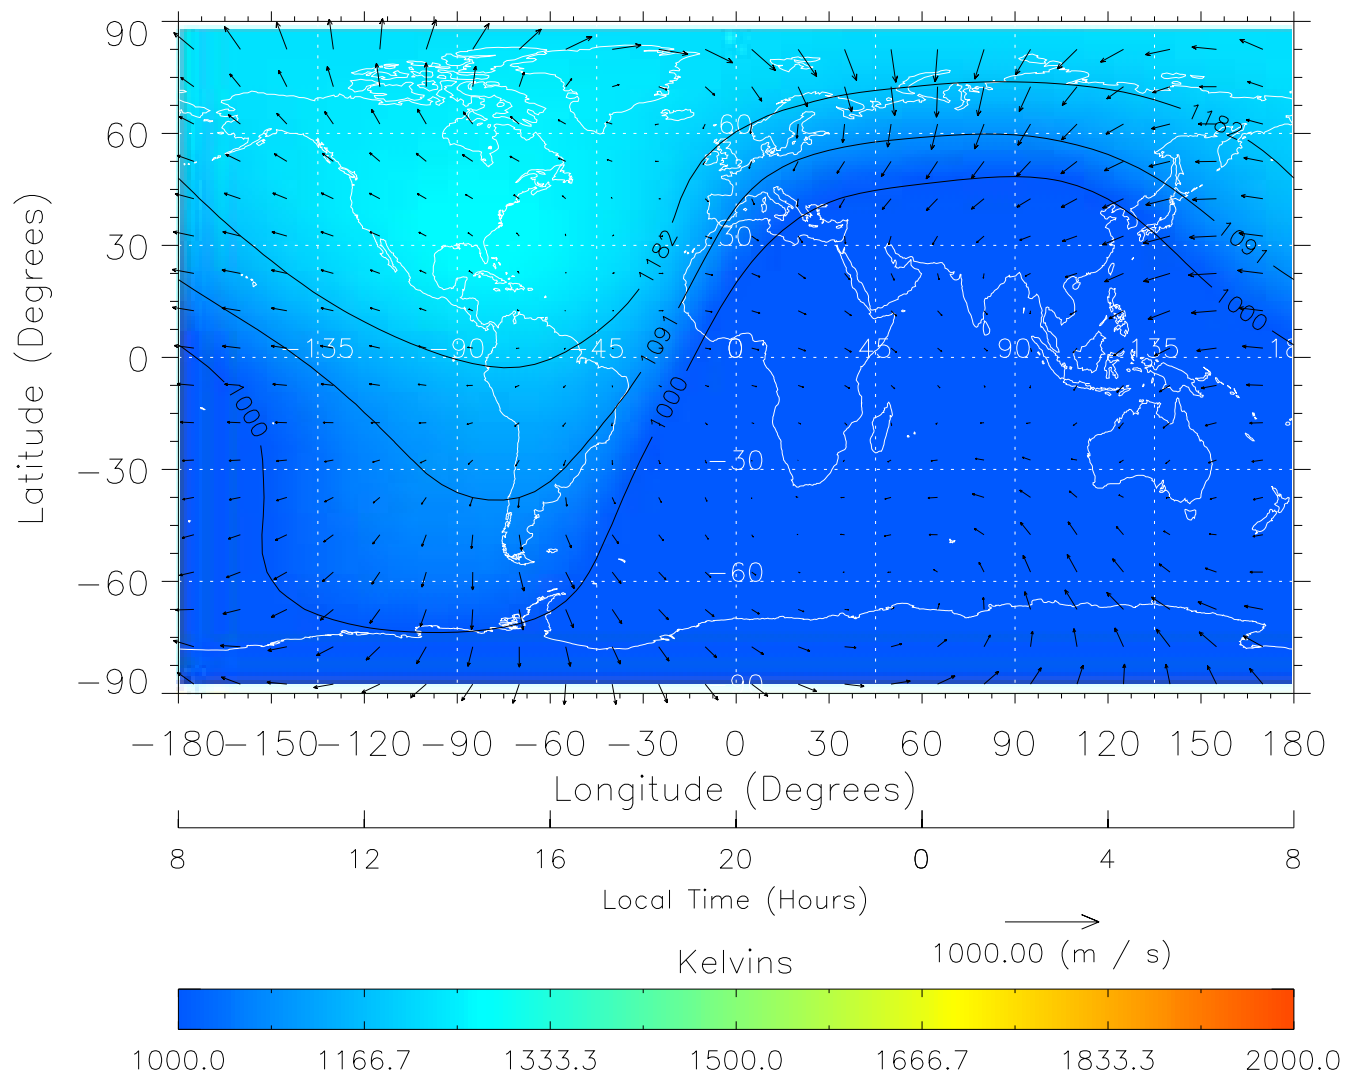

From: /tgcm/histories/secondary/Bastille/Bastille\_v1/198.nc

TIME-GCM MAP Temperature with Neutral Wind vectors  
ZP = 2.00 UT = 19.00 DOY = 198

Created: Thu Mar 10 13:01:47 2005

From: /tgcm/histories/secondary/Bastille/Bastille\_v1/198.nc

TIME-GCM MAP Temperature with Neutral Wind vectors

ZP = 2.00 UT = 20.00 DOY = 198

Created: Thu Mar 10 13:01:47 2005

From: /tgcm/histories/secondary/Bastille/Bastille\_v1/198.nc

TIME-GCM MAP Temperature with Neutral Wind vectors  
ZP = 2.00 UT = 21.00 DOY = 198