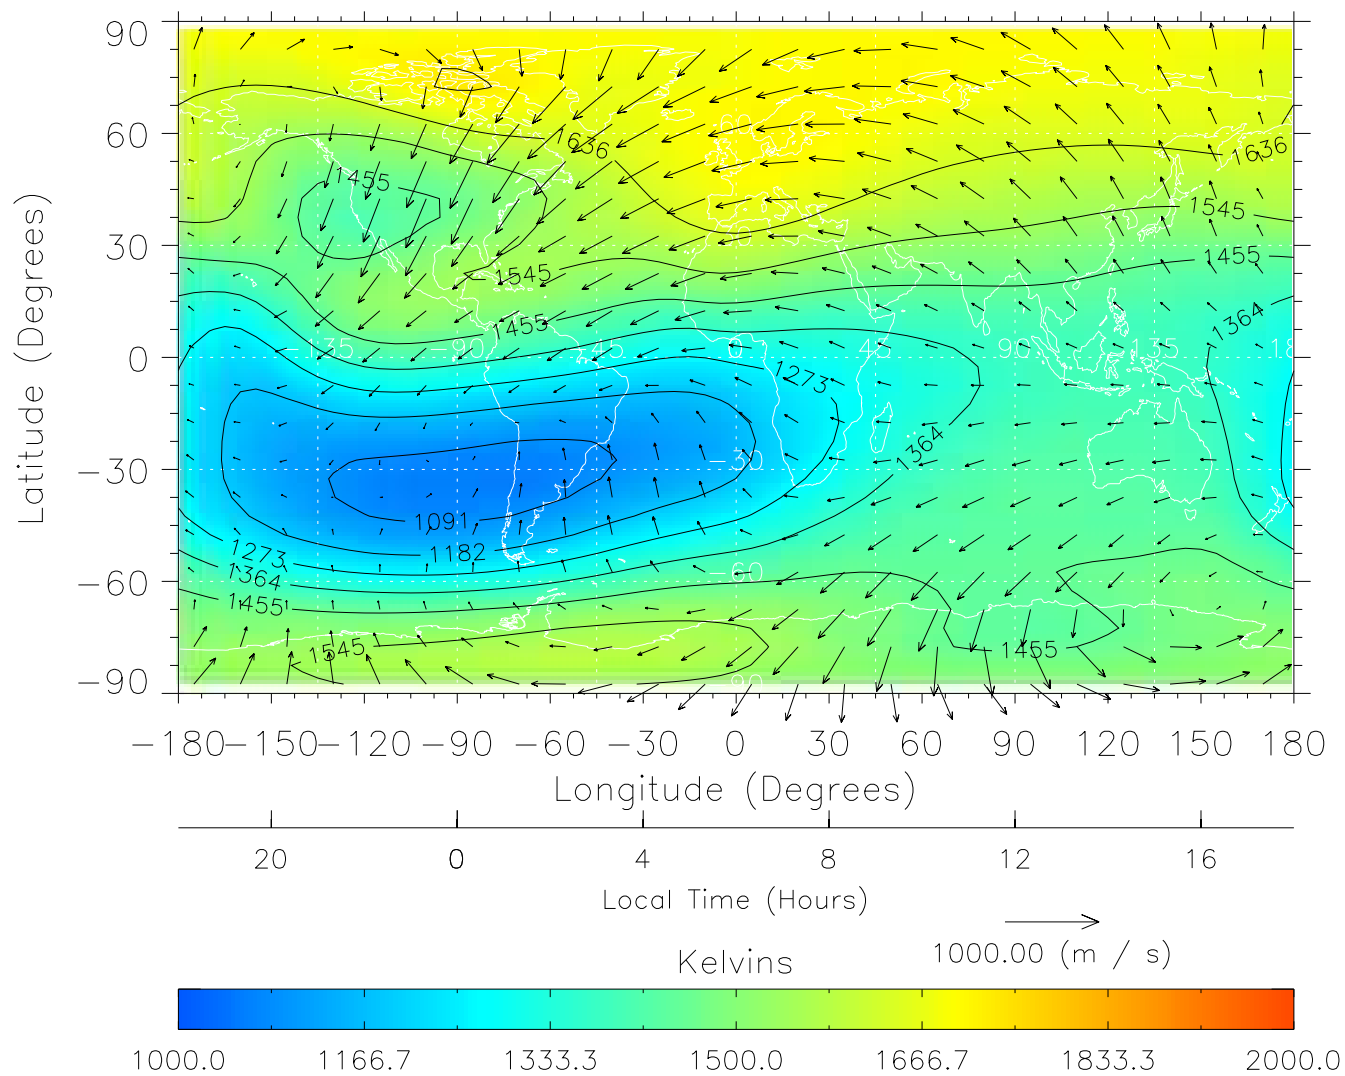

From: /tgcm/histories/secondary/Bastille/Bastille\_v1/198.nc

TIME-GCM MAP Temperature with Neutral Wind vectors  
ZP = 2.00 UT = 3.00 DOY = 198

Created: Thu Mar 10 13:01:39 2005

From: /tgcm/histories/secondary/Bastille/Bastille\_v1/198.nc

TIME-GCM MAP Temperature with Neutral Wind vectors  
ZP = 2.00 UT = 4.00 DOY = 198

Created: Thu Mar 10 13:01:40 2005

From: /tgcm/histories/secondary/Bastille/Bastille\_v1/198.nc

TIME-GCM MAP Temperature with Neutral Wind vectors  
ZP = 2.00 UT = 5.00 DOY = 198

Created: Thu Mar 10 13:01:40 2005  
From: /tgcm/histories/secondary/Bastille/Bastille\_v1/198.nc

TIME-GCM MAP Temperature with Neutral Wind vectors

ZP = 2.00 UT = 6.00 DOY = 198

Created: Thu Mar 10 13:01:41 2005