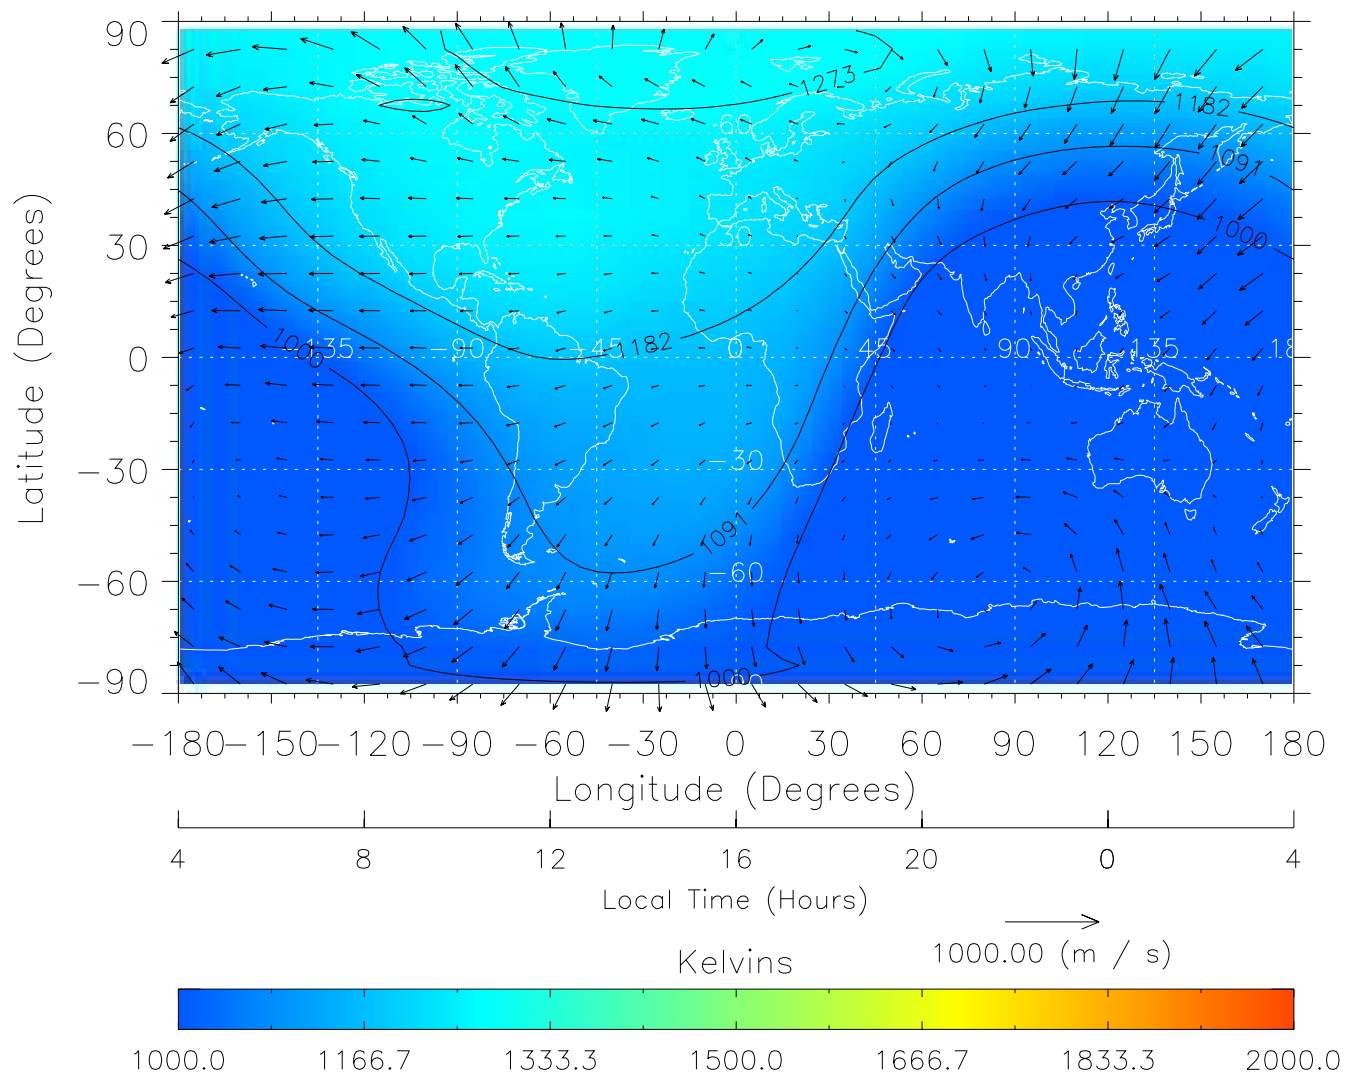

From: /tgcm/histories/secondary/Bastille/Bastille\_v1/198.nc

TIME-GCM MAP Temperature with Neutral Wind vectors

ZP = 2.00 UT = 15.00 DOY = 198

Created: Thu Mar 10 13:01:45 2005

From: /tgcm/histories/secondary/Bastille/Bastille\_v1/198.nc

TIME-GCM MAP Temperature with Neutral Wind vectors

ZP = 2.00 UT = 16.00 DOY = 198

Created: Thu Mar 10 13:01:45 2005

From: /tgcm/histories/secondary/Bastille/Bastille\_v1/198.nc

TIME-GCM MAP Temperature with Neutral Wind vectors  
ZP = 2.00 UT = 17.00 DOY = 198