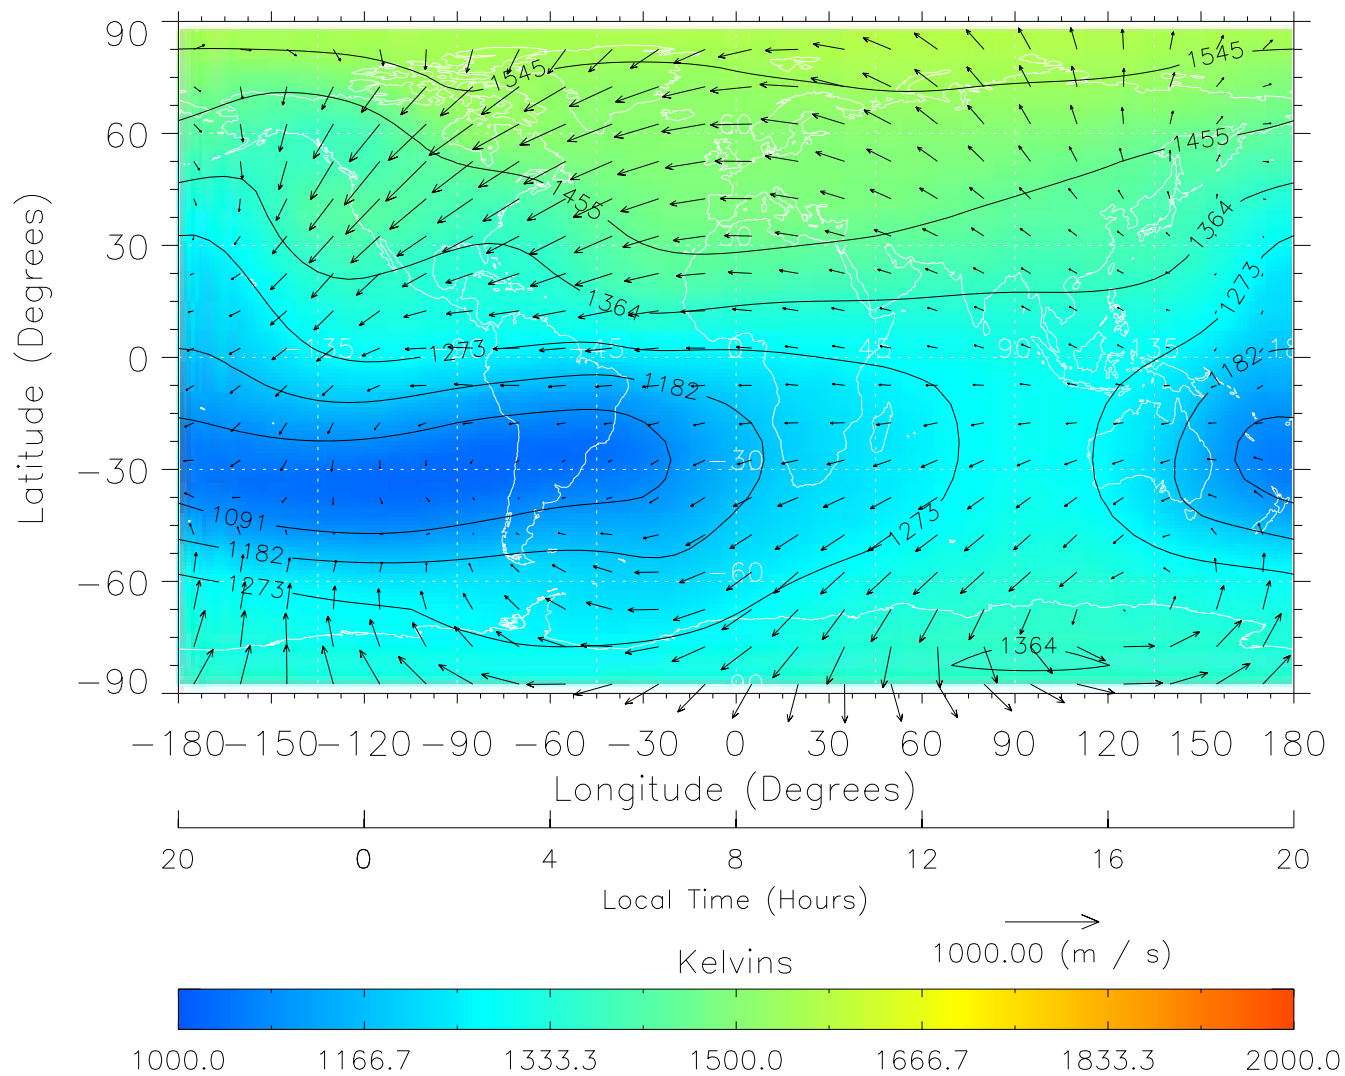

From: /tgcm/histories/secondary/Bastille/Bastille\_v1/198.nc

TIME-GCM MAP Temperature with Neutral Wind vectors

ZP = 2.00 UT = 7.00 DOY = 198

Created: Thu Mar 10 13:01:41 2005

From: /tgcm/histories/secondary/Bastille/Bastille\_v1/198.nc

TIME-GCM MAP Temperature with Neutral Wind vectors

ZP = 2.00 UT = 8.00 DOY = 198

Created: Thu Mar 10 13:01:42 2005

From: /tgcm/histories/secondary/Bastille/Bastille\_v1/198.nc

TIME-GCM MAP Temperature with Neutral Wind vectors  
ZP = 2.00 UT = 9.00 DOY = 198