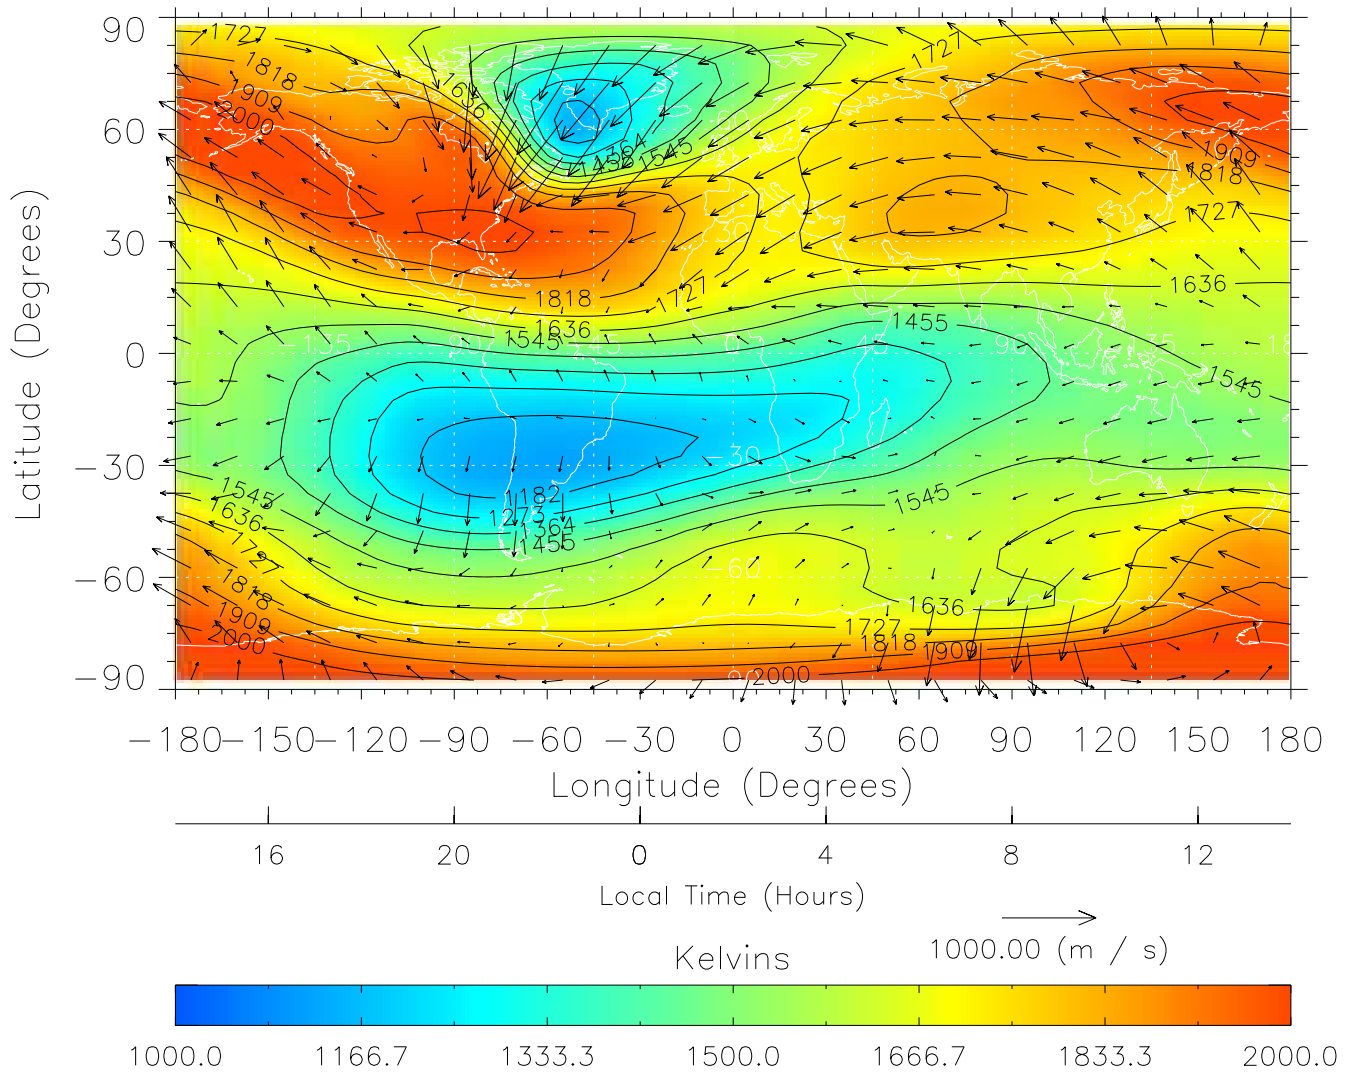

TIME-GCM MAP Temperature with Neutral Wind vectors  
ZP = 2.00 UT = 0.00 DOY = 198

Created: Thu Mar 10 13:01:38 2005

From: /tgcm/histories/secondary/Bastille/Bastille\_v1/198.nc

TIME-GCM MAP Temperature with Neutral Wind vectors  
 ZP = 2.00 UT = 1.00 DOY = 198

Created: Thu Mar 10 13:01:38 2005  
 From: /tgcm/histories/secondary/Bastille/Bastille\_v1/198.nc

TIME-GCM MAP Temperature with Neutral Wind vectors  
ZP = 2.00 UT = 2.00 DOY = 198

Created: Thu Mar 10 13:01:39 2005