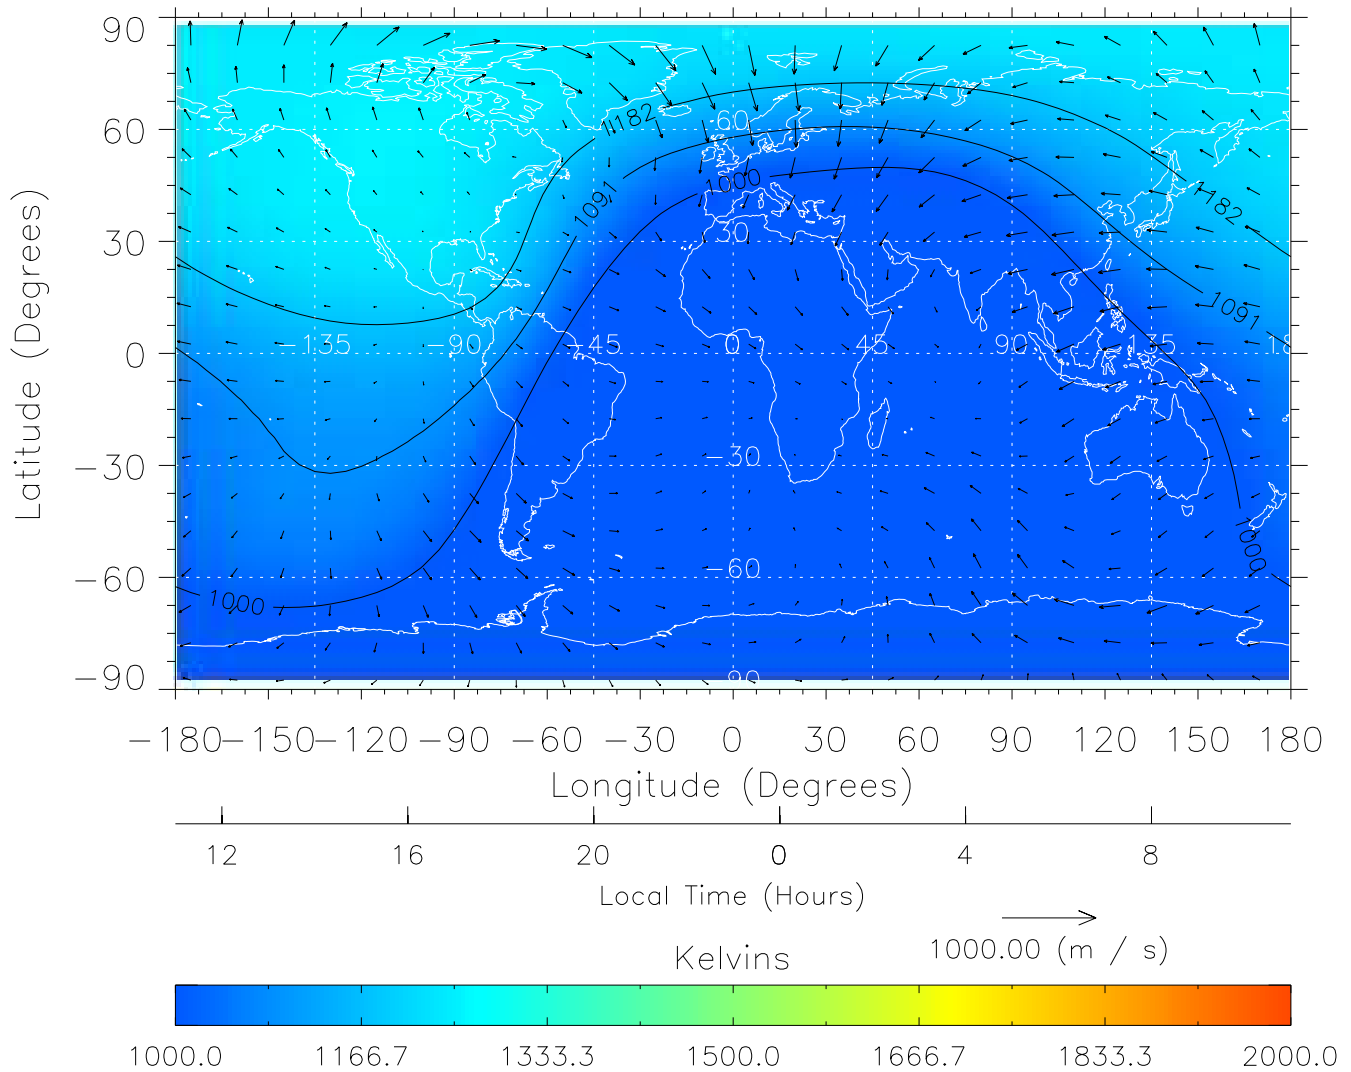

TIME-GCM MAP Temperature with Neutral Wind vectors
ZP = 2.00 UT = 23.00 DOY = 198

Created: Thu Mar 10 13:01:49 2005

From: /tgcm/histories/secondary/Bastille/Bastille_v1/198.nc