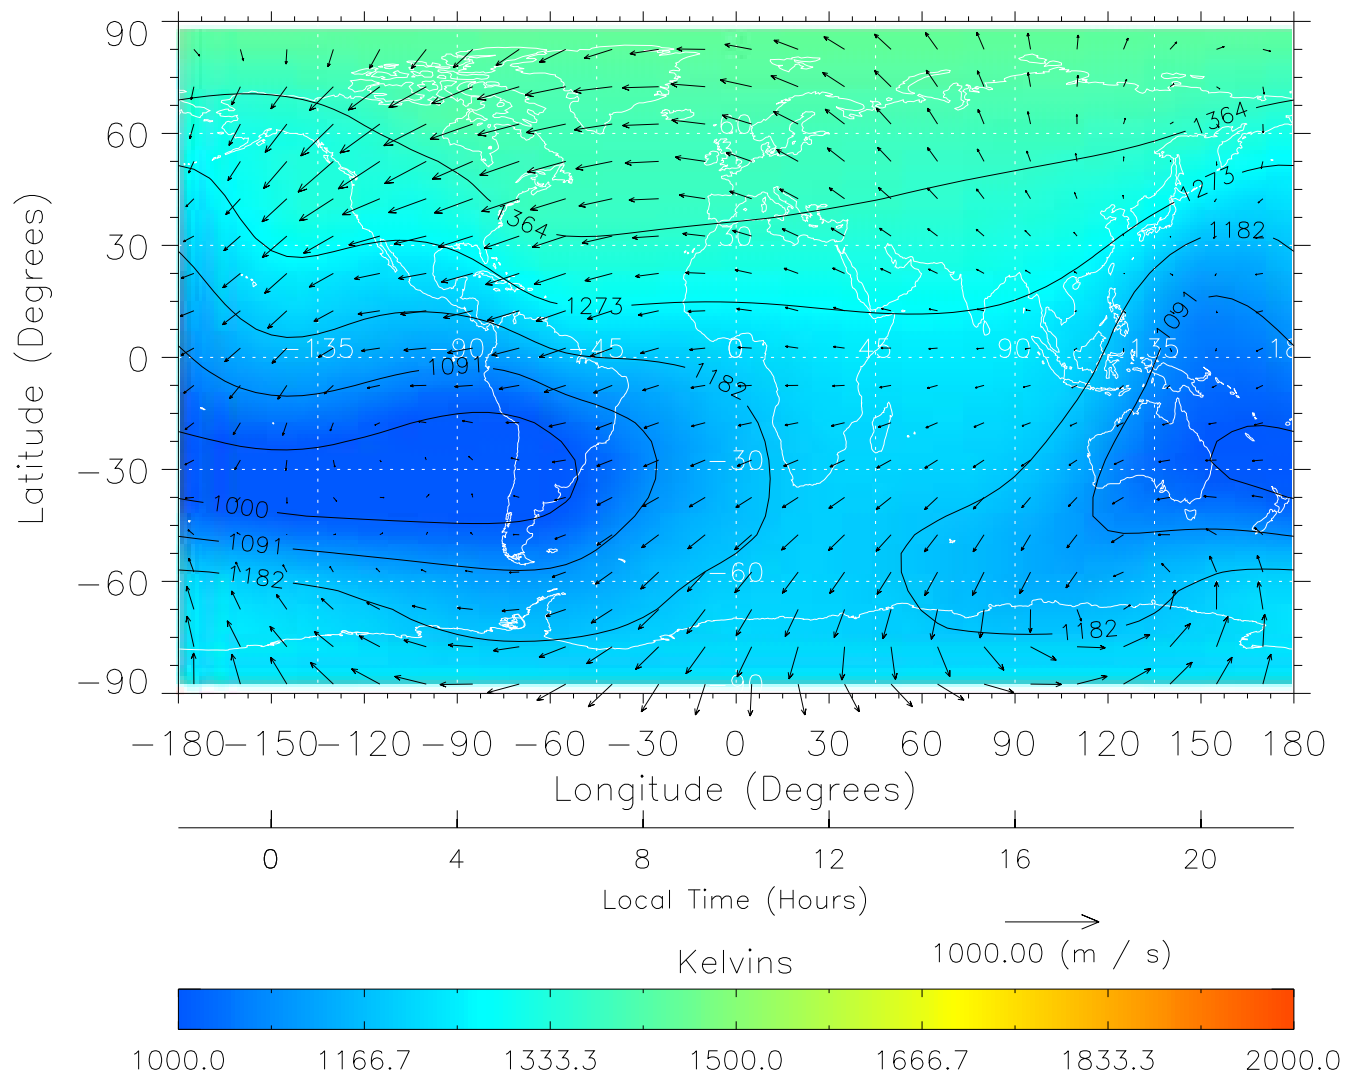

TIME-GCM MAP Temperature with Neutral Wind vectors

ZP = 2.00 UT = 10.00 DOY = 198

Created: Thu Mar 10 13:01:43 2005

From: /tgcm/histories/secondary/Bastille/Bastille_v1/198.nc