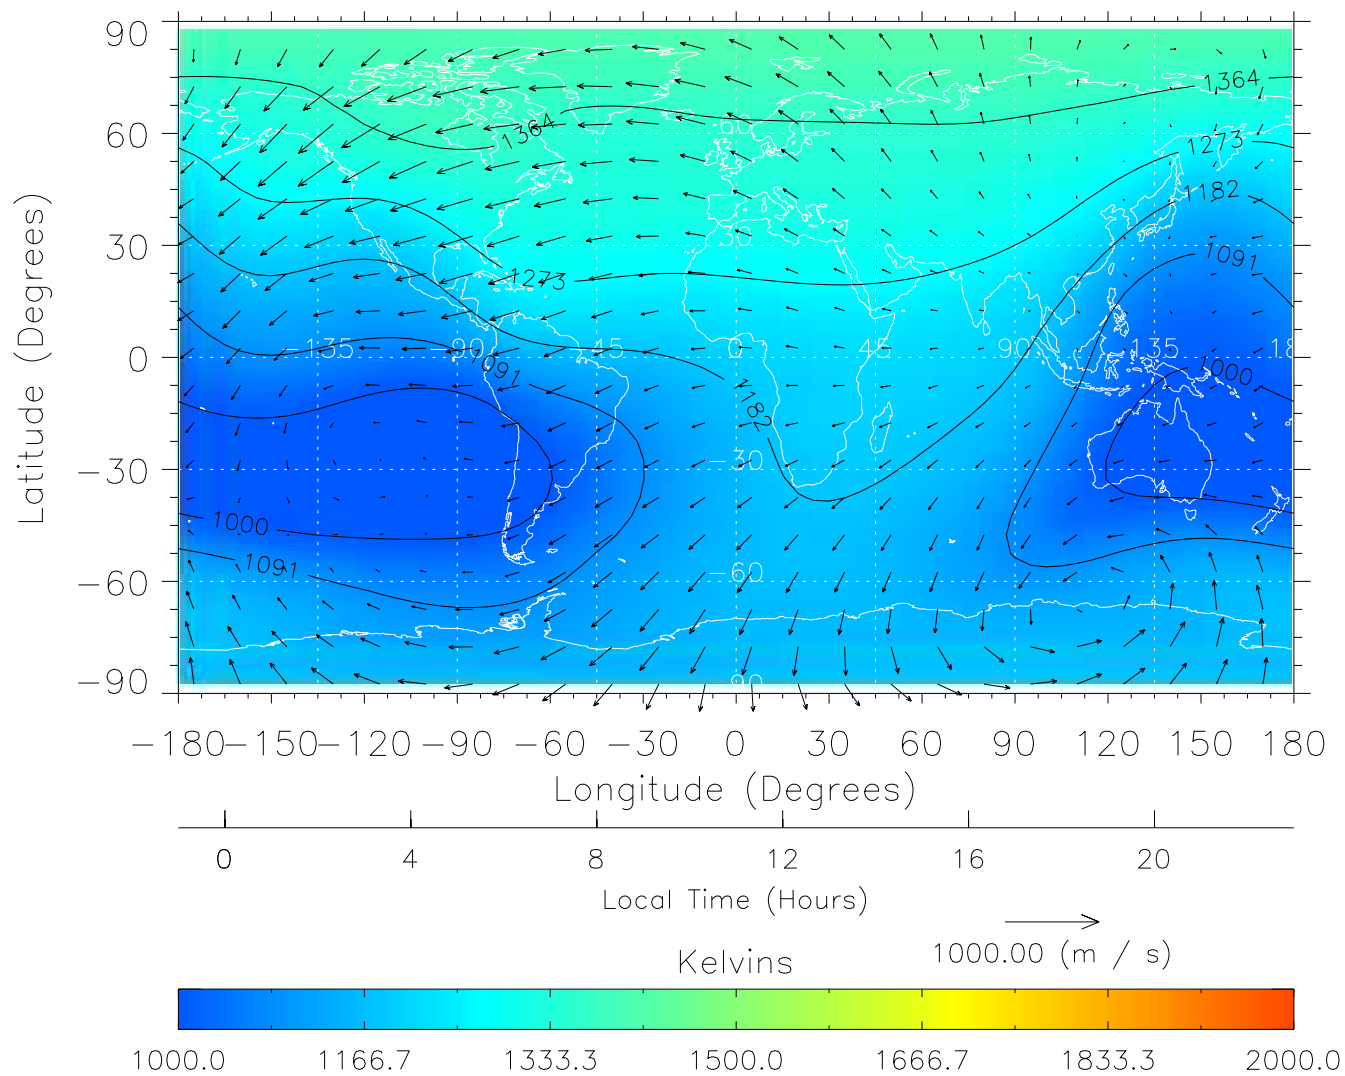

TIME-GCM MAP Temperature with Neutral Wind vectors

ZP = 2.00 UT = 11.00 DOY = 198

Created: Thu Mar 10 13:01:43 2005

From: /tgcm/histories/secondary/Bastille/Bastille_v1/198.nc