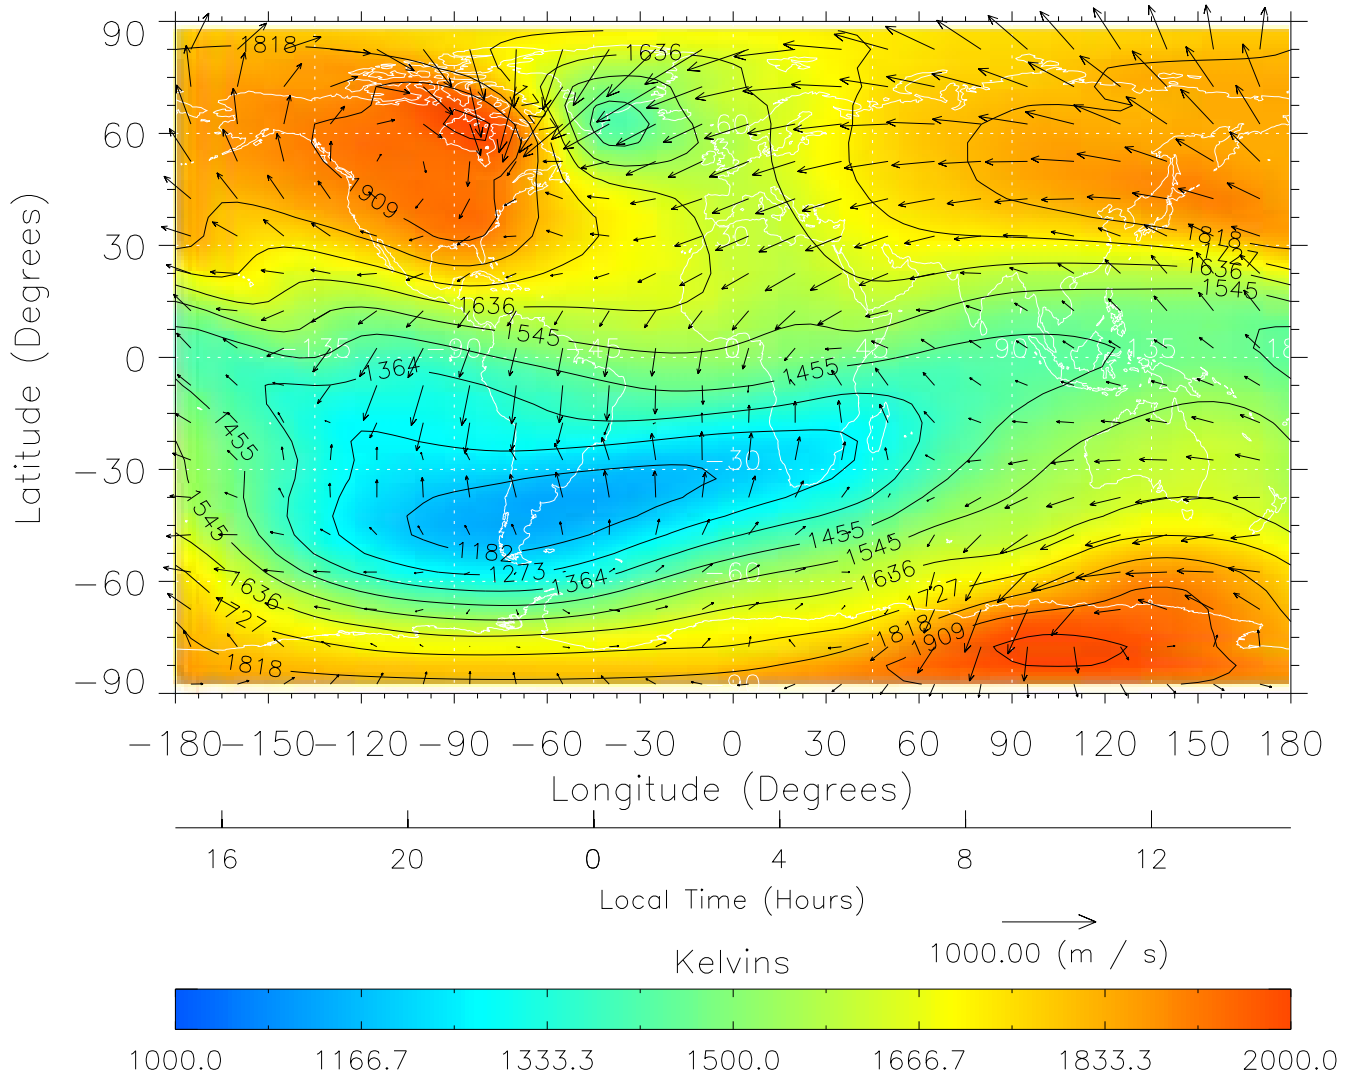

TIME-GCM MAP Temperature with Neutral Wind vectors  
ZP = 2.00 UT = 0.00 DOY = 198

Created: Thu Mar 10 13:01:38 2005

From: /tgcm/histories/secondary/Bastille/Bastille\_v1/198.nc

TIME-GCM MAP Temperature with Neutral Wind vectors  
 ZP = 2.00 UT = 1.00 DOY = 198

Created: Thu Mar 10 13:01:38 2005  
 From: /tgcm/histories/secondary/Bastille/Bastille\_v1/198.nc

TIME-GCM MAP Temperature with Neutral Wind vectors  
ZP = 2.00 UT = 2.00 DOY = 198

Created: Thu Mar 10 13:01:39 2005

From: /tgcm/histories/secondary/Bastille/Bastille\_v1/198.nc

TIME-GCM MAP Temperature with Neutral Wind vectors  
ZP = 2.00 UT = 3.00 DOY = 198

Created: Thu Mar 10 13:01:39 2005

From: /tgcm/histories/secondary/Bastille/Bastille\_v1/198.nc

TIME-GCM MAP Temperature with Neutral Wind vectors  
ZP = 2.00 UT = 4.00 DOY = 198

Created: Thu Mar 10 13:01:40 2005

From: /tgcm/histories/secondary/Bastille/Bastille\_v1/198.nc

TIME-GCM MAP Temperature with Neutral Wind vectors  
ZP = 2.00 UT = 5.00 DOY = 198