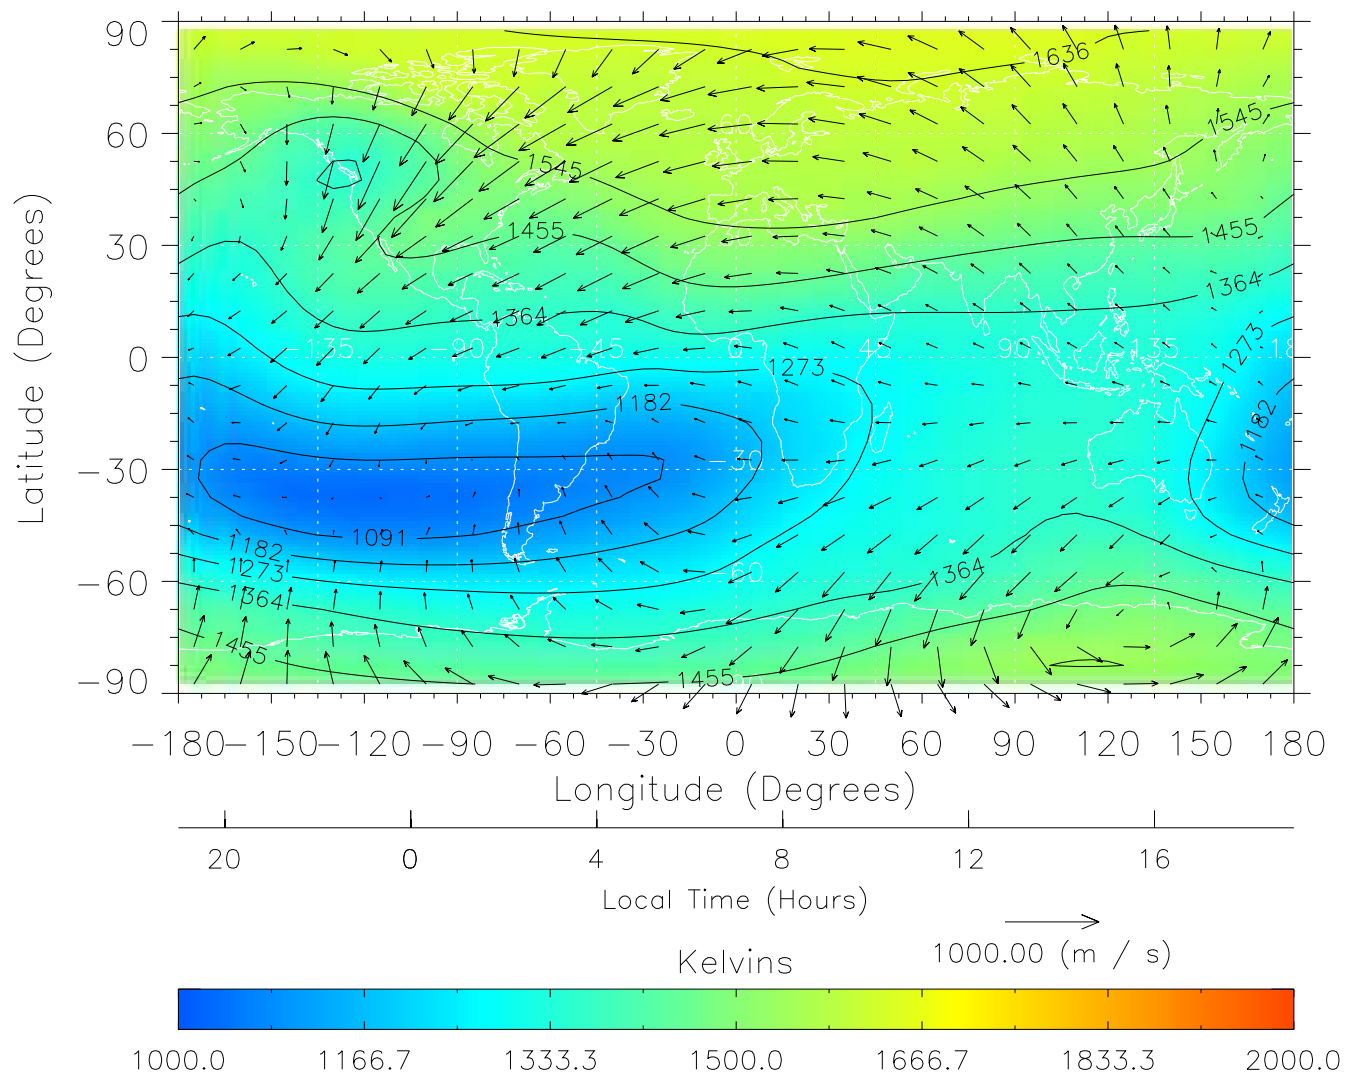

TIME-GCM MAP Temperature with Neutral Wind vectors  
ZP = 2.00 UT = 4.00 DOY = 198

Created: Thu Mar 10 13:01:40 2005

From: /tgcm/histories/secondary/Bastille/Bastille\_v1/198.nc

TIME-GCM MAP Temperature with Neutral Wind vectors  
ZP = 2.00 UT = 5.00 DOY = 198

Created: Thu Mar 10 13:01:40 2005  
From: /tgcm/histories/secondary/Bastille/Bastille\_v1/198.nc

TIME-GCM MAP Temperature with Neutral Wind vectors

ZP = 2.00 UT = 6.00 DOY = 198

Created: Thu Mar 10 13:01:41 2005

From: /tgcm/histories/secondary/Bastille/Bastille\_v1/198.nc

TIME-GCM MAP Temperature with Neutral Wind vectors

ZP = 2.00 UT = 7.00 DOY = 198

Created: Thu Mar 10 13:01:41 2005

From: /tgcm/histories/secondary/Bastille/Bastille\_v1/198.nc