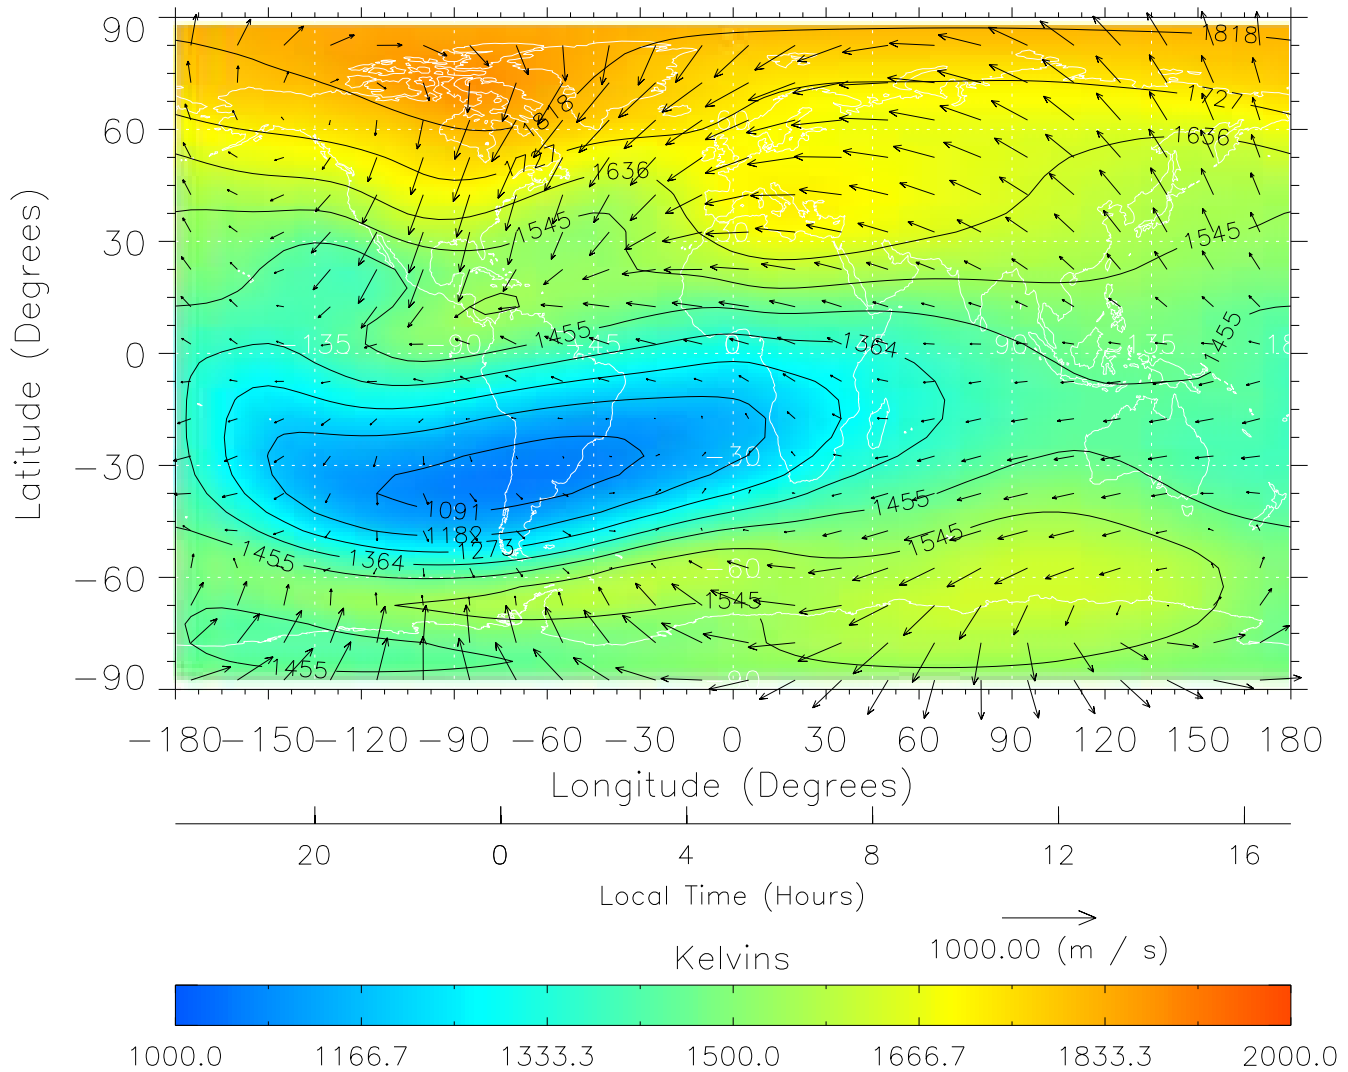

TIME-GCM MAP Temperature with Neutral Wind vectors  
ZP = 2.00 UT = 0.00 DOY = 198

Created: Thu Mar 10 13:01:38 2005

From: /tgcm/histories/secondary/Bastille/Bastille\_v1/198.nc

TIME-GCM MAP Temperature with Neutral Wind vectors  
 ZP = 2.00 UT = 1.00 DOY = 198

Created: Thu Mar 10 13:01:38 2005  
 From: /tgcm/histories/secondary/Bastille/Bastille\_v1/198.nc

TIME-GCM MAP Temperature with Neutral Wind vectors  
ZP = 2.00 UT = 2.00 DOY = 198

Created: Thu Mar 10 13:01:39 2005

From: /tgcm/histories/secondary/Bastille/Bastille\_v1/198.nc

TIME-GCM MAP Temperature with Neutral Wind vectors  
ZP = 2.00 UT = 3.00 DOY = 198

Created: Thu Mar 10 13:01:39 2005

From: /tgcm/histories/secondary/Bastille/Bastille\_v1/198.nc

TIME-GCM MAP Temperature with Neutral Wind vectors  
ZP = 2.00 UT = 4.00 DOY = 198

Created: Thu Mar 10 13:01:40 2005

From: /tgcm/histories/secondary/Bastille/Bastille\_v1/198.nc

TIME-GCM MAP Temperature with Neutral Wind vectors  
ZP = 2.00 UT = 5.00 DOY = 198