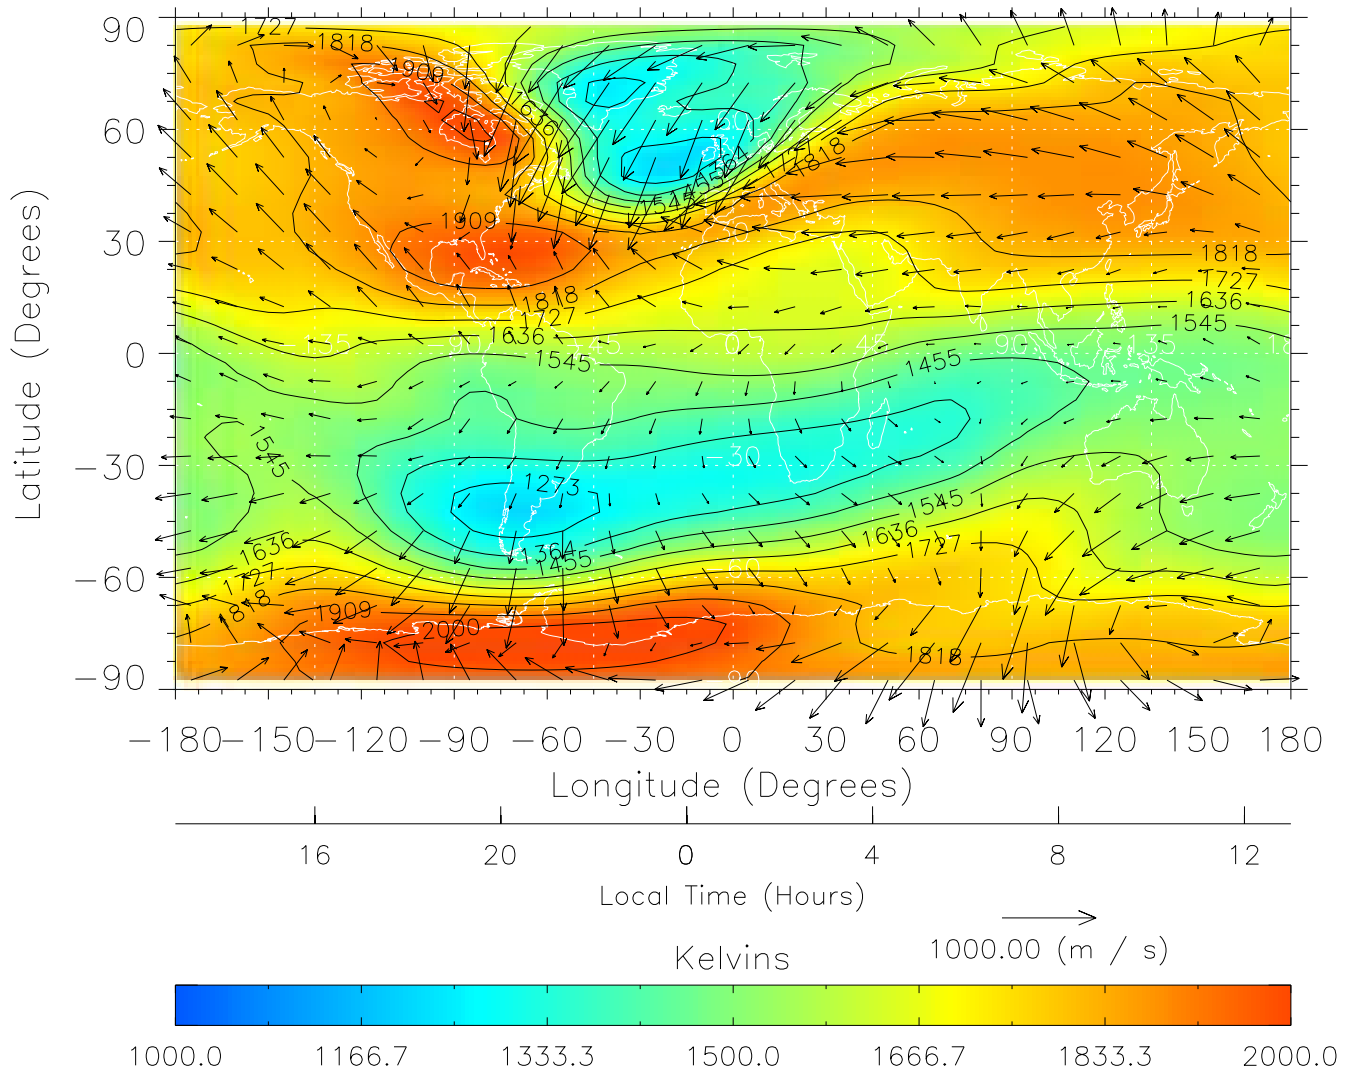

TIME-GCM MAP Temperature with Neutral Wind vectors  
ZP = 2.00 UT = 0.00 DOY = 198

Created: Thu Mar 10 13:01:38 2005

From: /tgcm/histories/secondary/Bastille/Bastille\_v1/198.nc

TIME-GCM MAP Temperature with Neutral Wind vectors  
 ZP = 2.00 UT = 1.00 DOY = 198

Created: Thu Mar 10 13:01:38 2005  
 From: /tgcm/histories/secondary/Bastille/Bastille\_v1/198.nc

TIME-GCM MAP Temperature with Neutral Wind vectors  
ZP = 2.00 UT = 2.00 DOY = 198

Created: Thu Mar 10 13:01:39 2005

From: /tgcm/histories/secondary/Bastille/Bastille\_v1/198.nc

TIME-GCM MAP Temperature with Neutral Wind vectors  
ZP = 2.00 UT = 3.00 DOY = 198

Created: Thu Mar 10 13:01:39 2005

From: /tgcm/histories/secondary/Bastille/Bastille\_v1/198.nc