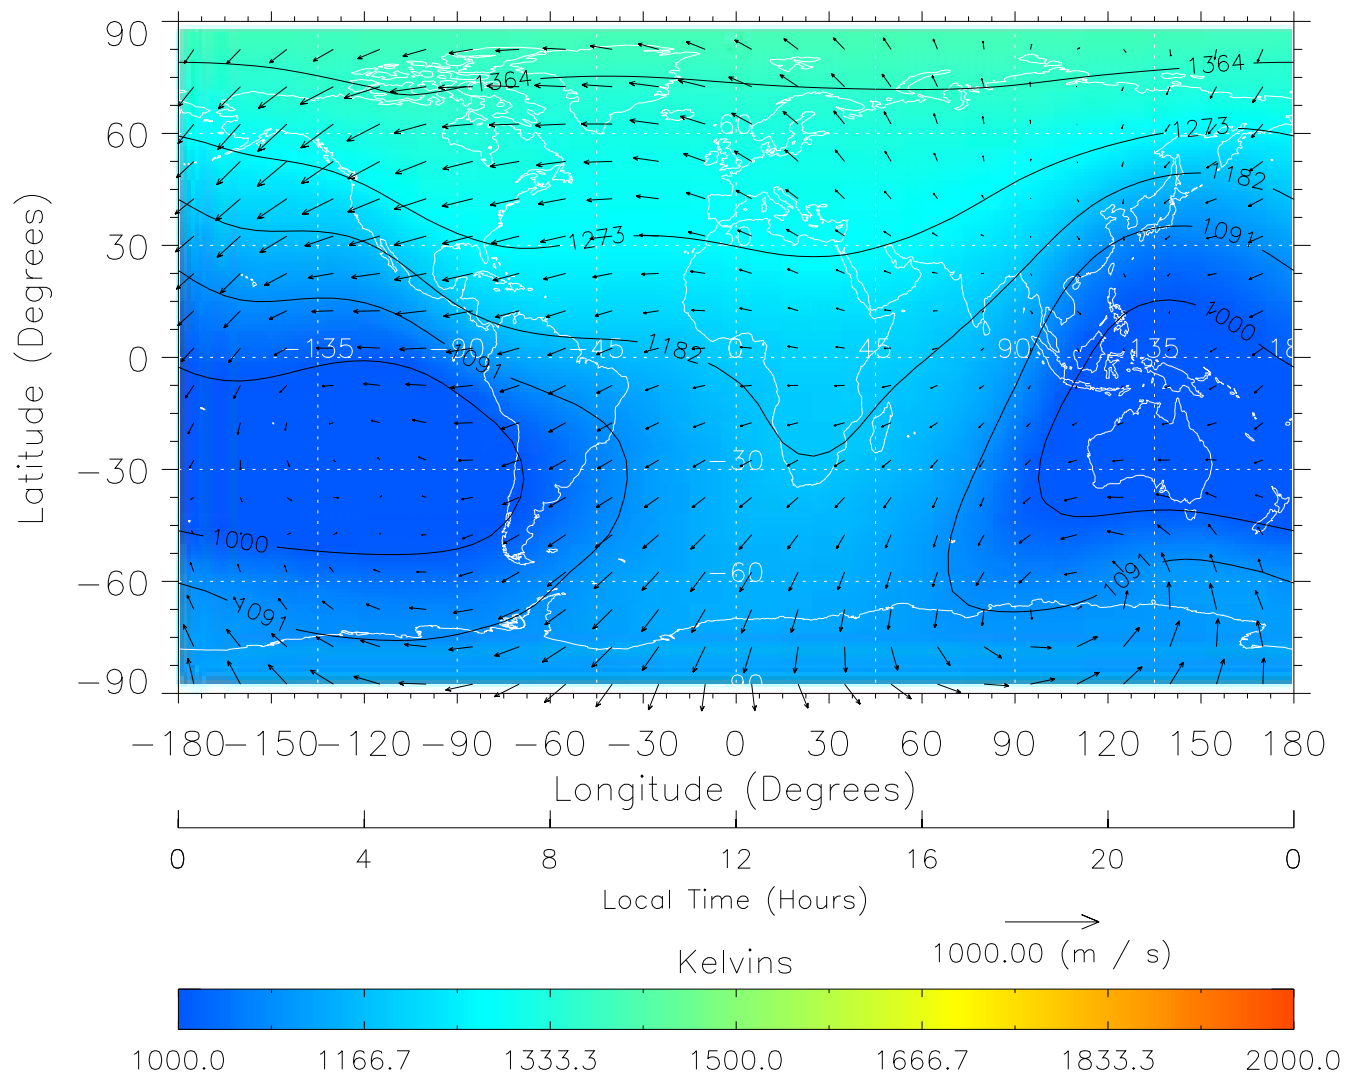

From: /tgcm/histories/secondary/Bastille/Bastille\_v1/198.nc

TIME-GCM MAP Temperature with Neutral Wind vectors

ZP = 2.00 UT = 11.00 DOY = 198

Created: Thu Mar 10 13:01:43 2005

From: /tgcm/histories/secondary/Bastille/Bastille\_v1/198.nc

TIME-GCM MAP Temperature with Neutral Wind vectors

ZP = 2.00 UT = 12.00 DOY = 198

Created: Thu Mar 10 13:01:44 2005

From: /tgcm/histories/secondary/Bastille/Bastille\_v1/198.nc

TIME-GCM MAP Temperature with Neutral Wind vectors  
ZP = 2.00 UT = 13.00 DOY = 198