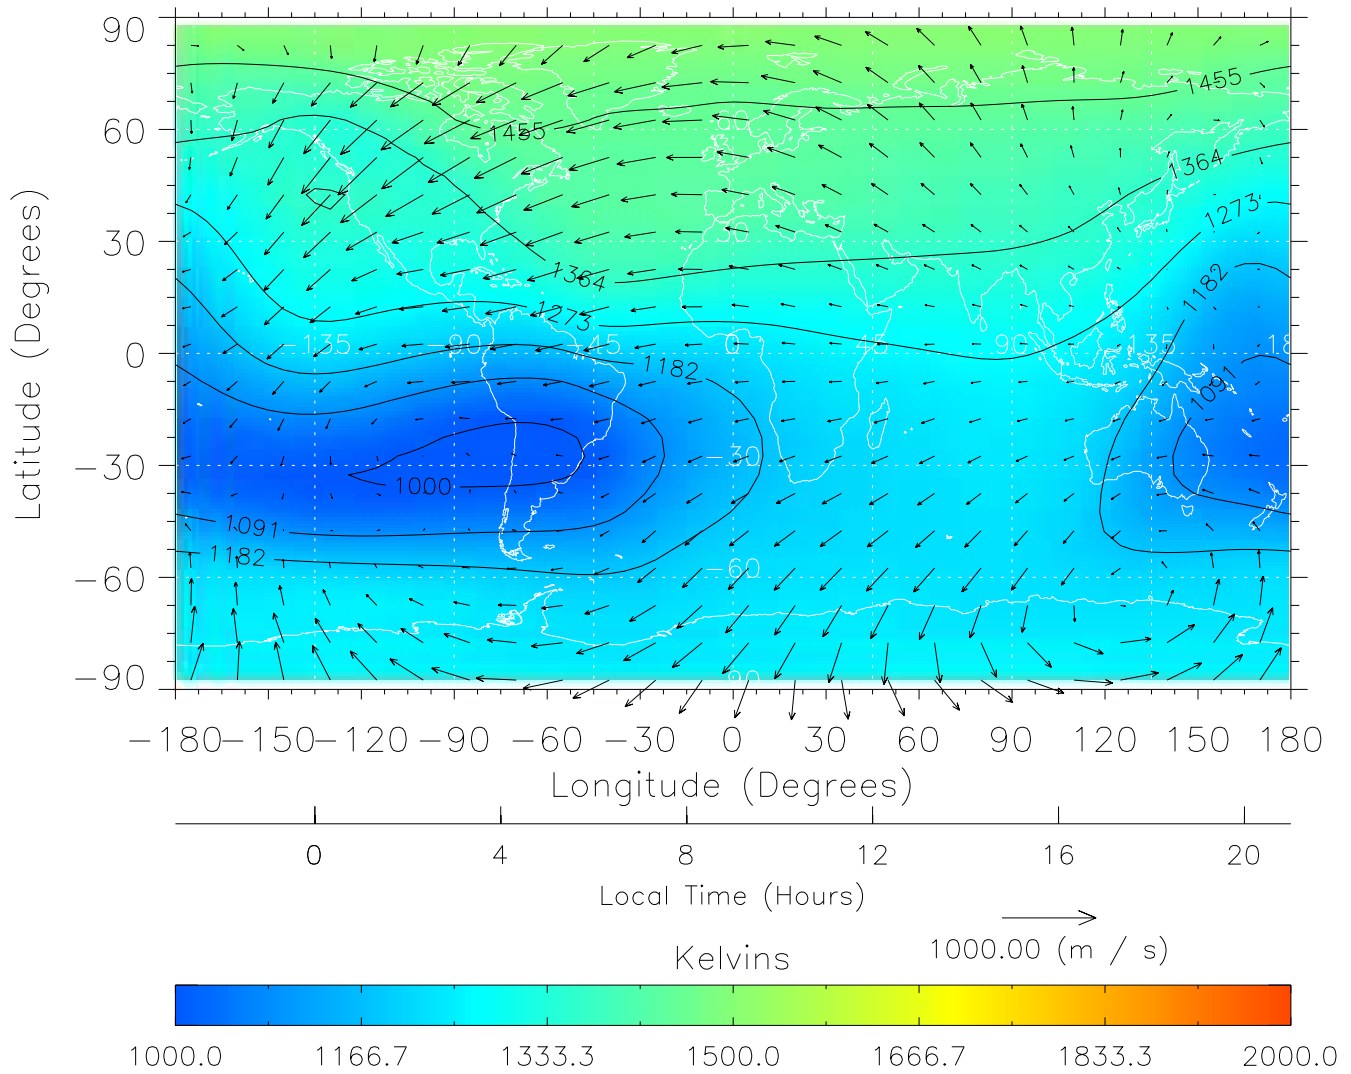

TIME-GCM MAP Temperature with Neutral Wind vectors

ZP = 2.00 UT = 8.00 DOY = 198

Created: Thu Mar 10 13:01:42 2005

From: /tgcm/histories/secondary/Bastille/Bastille\_v1/198.nc

TIME-GCM MAP Temperature with Neutral Wind vectors  
ZP = 2.00 UT = 9.00 DOY = 198