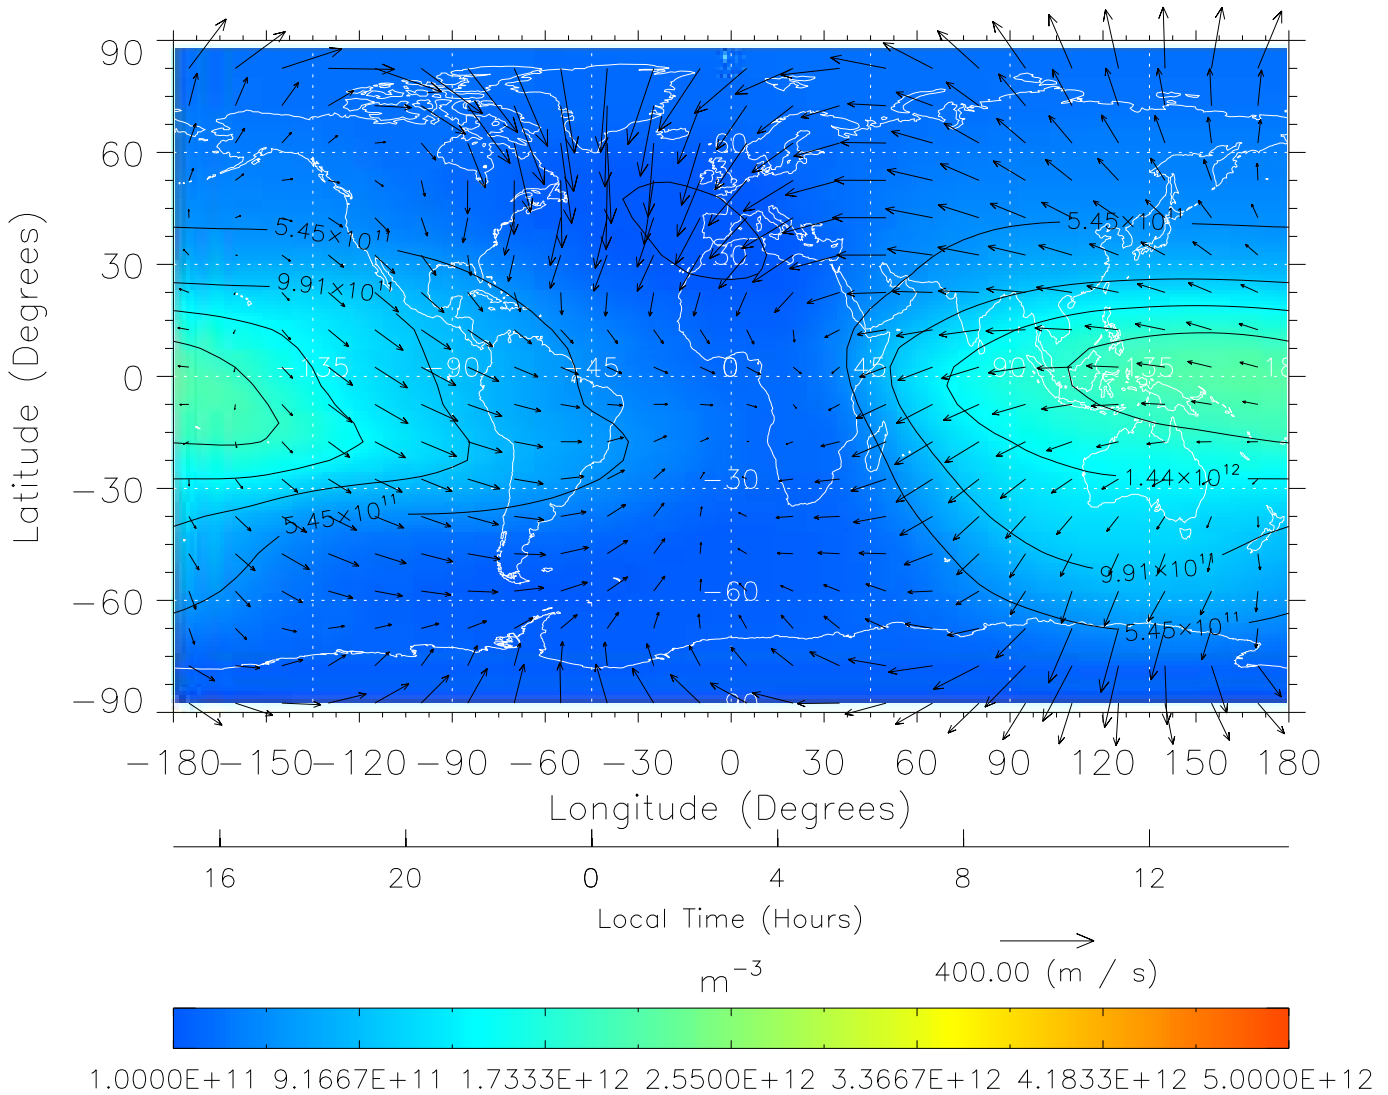

TIME-GCM MAP NmF2 with Neutral Wind vectors
 ZP = 2.00 UT = 0.00 DOY = 199

Created: Thu Mar 10 14:09:07 2005

From: /tgcm/histories/secondary/Bastille/Bastille_v1/199.nc

TIME-GCM MAP NmF2 with Neutral Wind vectors
 ZP = 2.00 UT = 1.00 DOY = 199

Created: Thu Mar 10 14:09:07 2005

From: /tgcm/histories/secondary/Bastille/Bastille_v1/199.nc

TIME-GCM MAP NmF2 with Neutral Wind vectors
 ZP = 2.00 UT = 2.00 DOY = 199

Created: Thu Mar 10 14:09:08 2005
 From: /tgcm/histories/secondary/Bastille/Bastille_v1/199.nc

TIME-GCM MAP NmF2 with Neutral Wind vectors
 ZP = 2.00 UT = 3.00 DOY = 199

Created: Thu Mar 10 14:09:08 2005
 From: /tgcm/histories/secondary/Bastille/Bastille_v1/199.nc

TIME-GCM MAP NmF2 with Neutral Wind vectors
 ZP = 2.00 UT = 4.00 DOY = 199