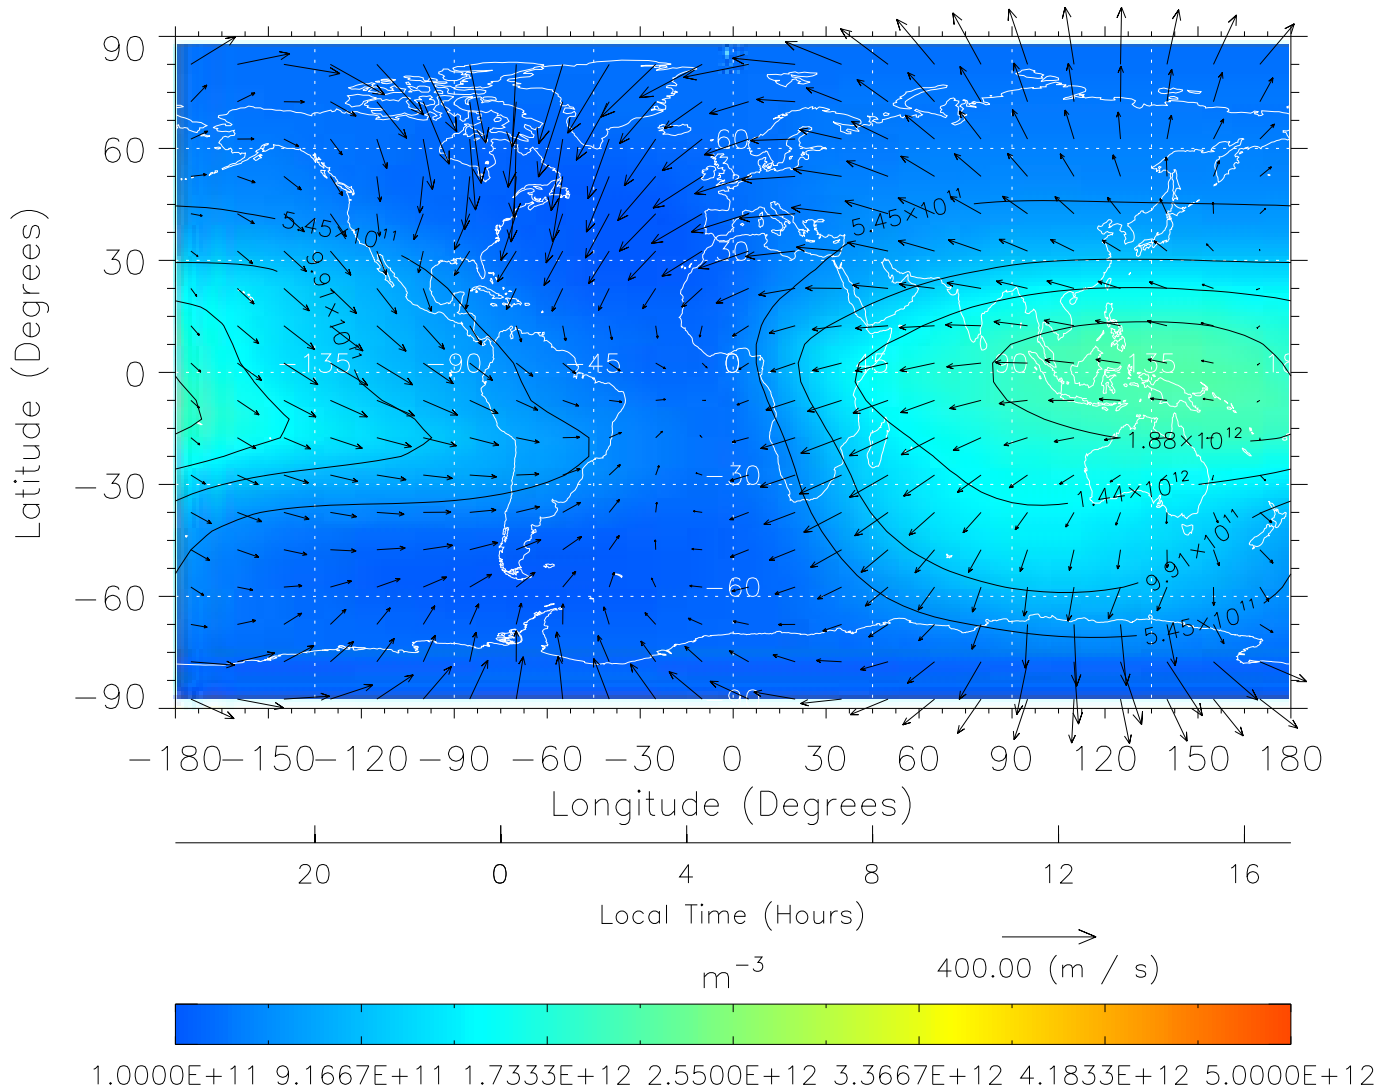

TIME-GCM MAP NmF2 with Neutral Wind vectors
ZP = 2.00 UT = 5.00 DOY = 199

Created: Thu Mar 10 14:09:09 2005

From: /tgcm/histories/secondary/Bastille/Bastille_v1/199.nc