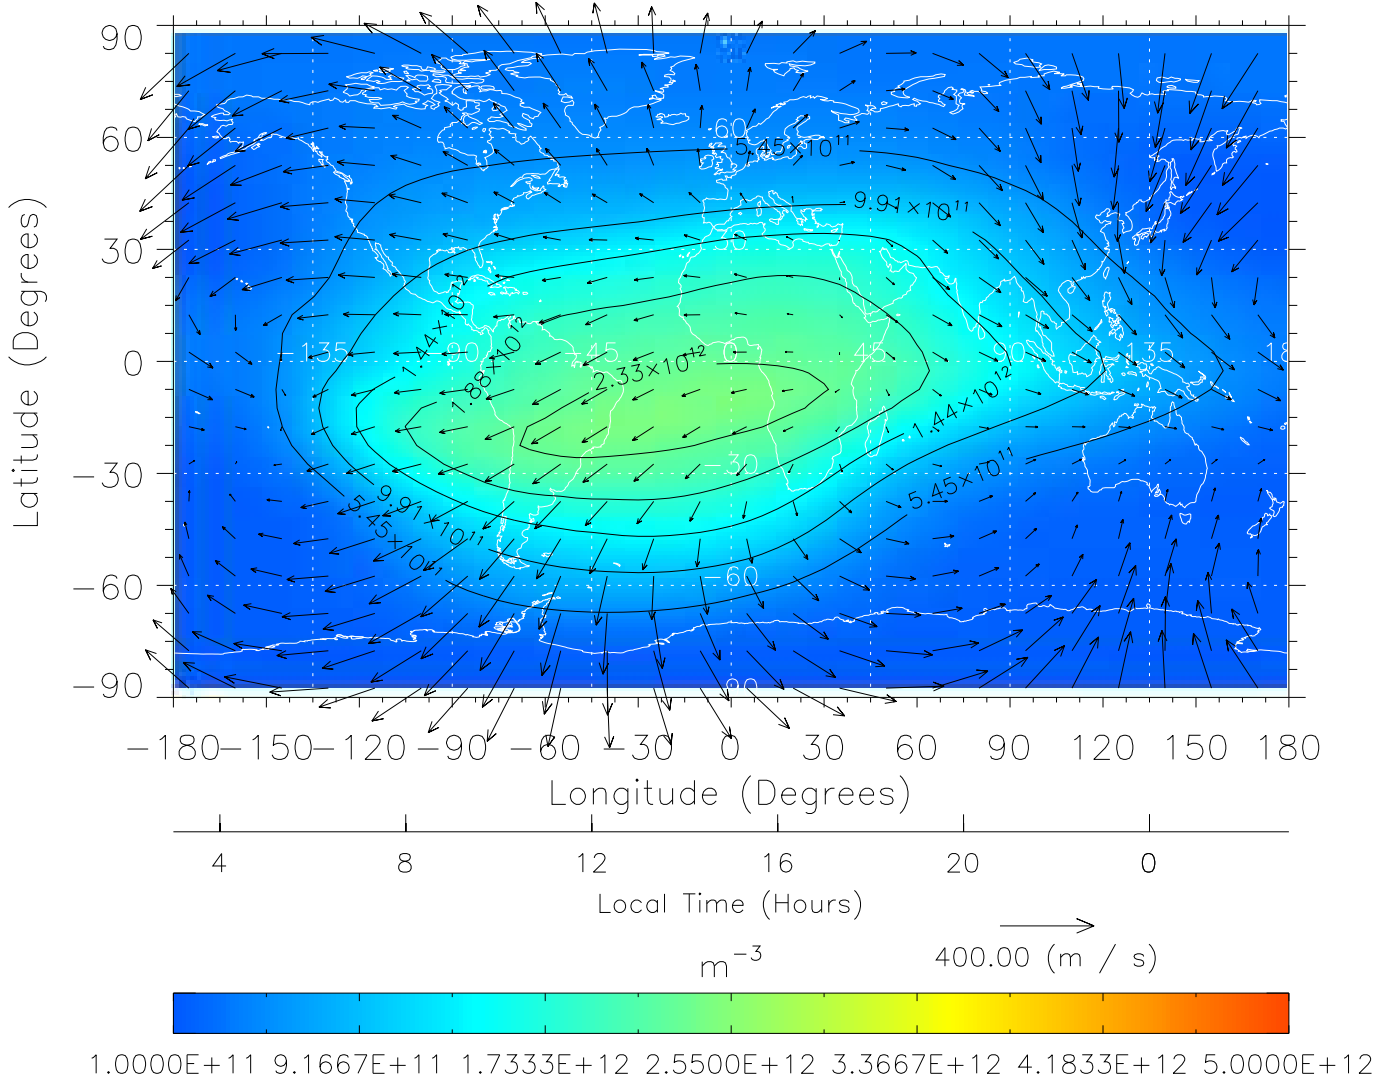

TIME-GCM MAP NmF2 with Neutral Wind vectors
ZP = 2.00 UT = 15.00 DOY = 199

Created: Thu Mar 10 14:09:14 2005

From: /tgcm/histories/secondary/Bastille/Bastille_v1/199.nc