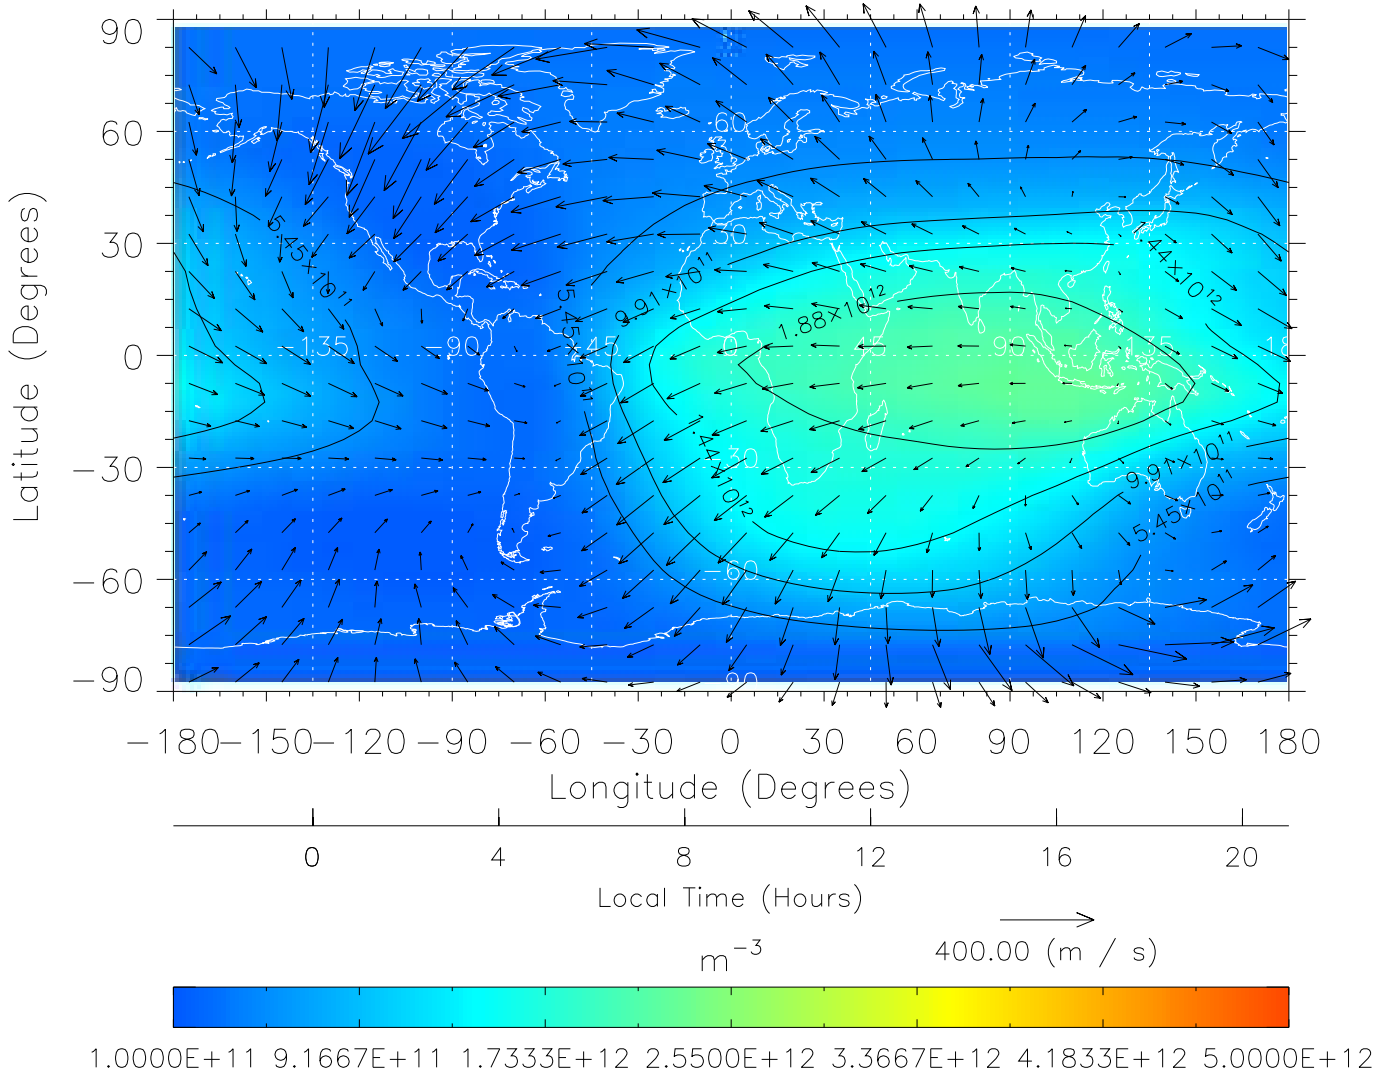

TIME-GCM MAP NmF2 with Neutral Wind vectors
ZP = 2.00 UT = 9.00 DOY = 199

Created: Thu Mar 10 14:09:11 2005

From: /tgcm/histories/secondary/Bastille/Bastille_v1/199.nc