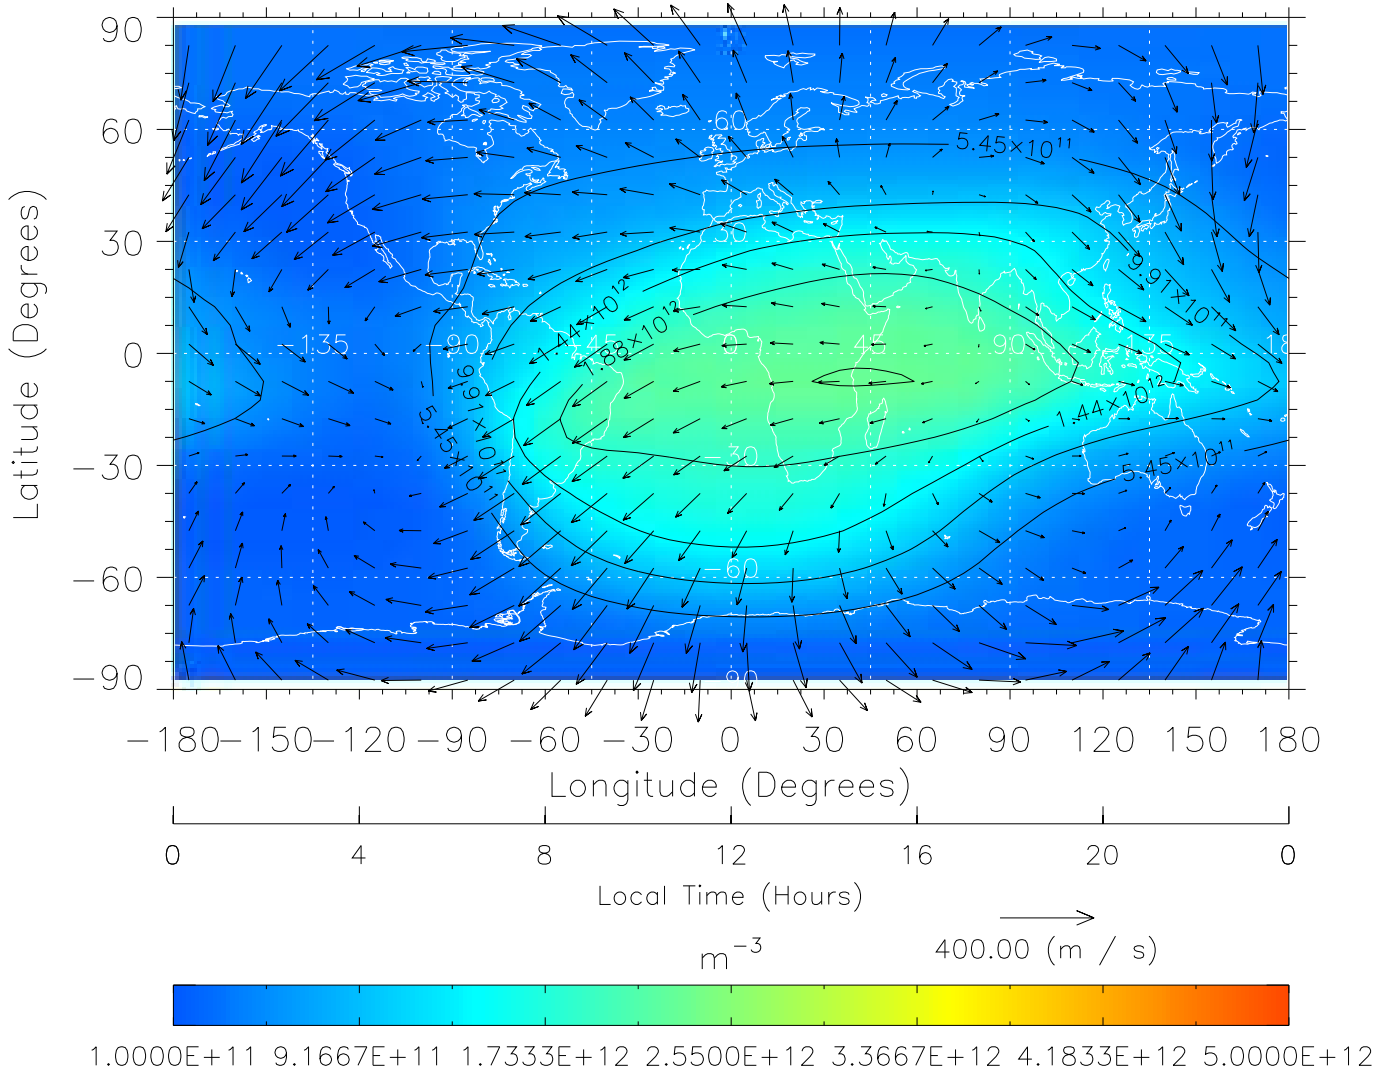

TIME-GCM MAP NmF2 with Neutral Wind vectors
ZP = 2.00 UT = 12.00 DOY = 199

Created: Thu Mar 10 14:09:12 2005
From: /tgcm/histories/secondary/Bastille/Bastille_v1/199.nc