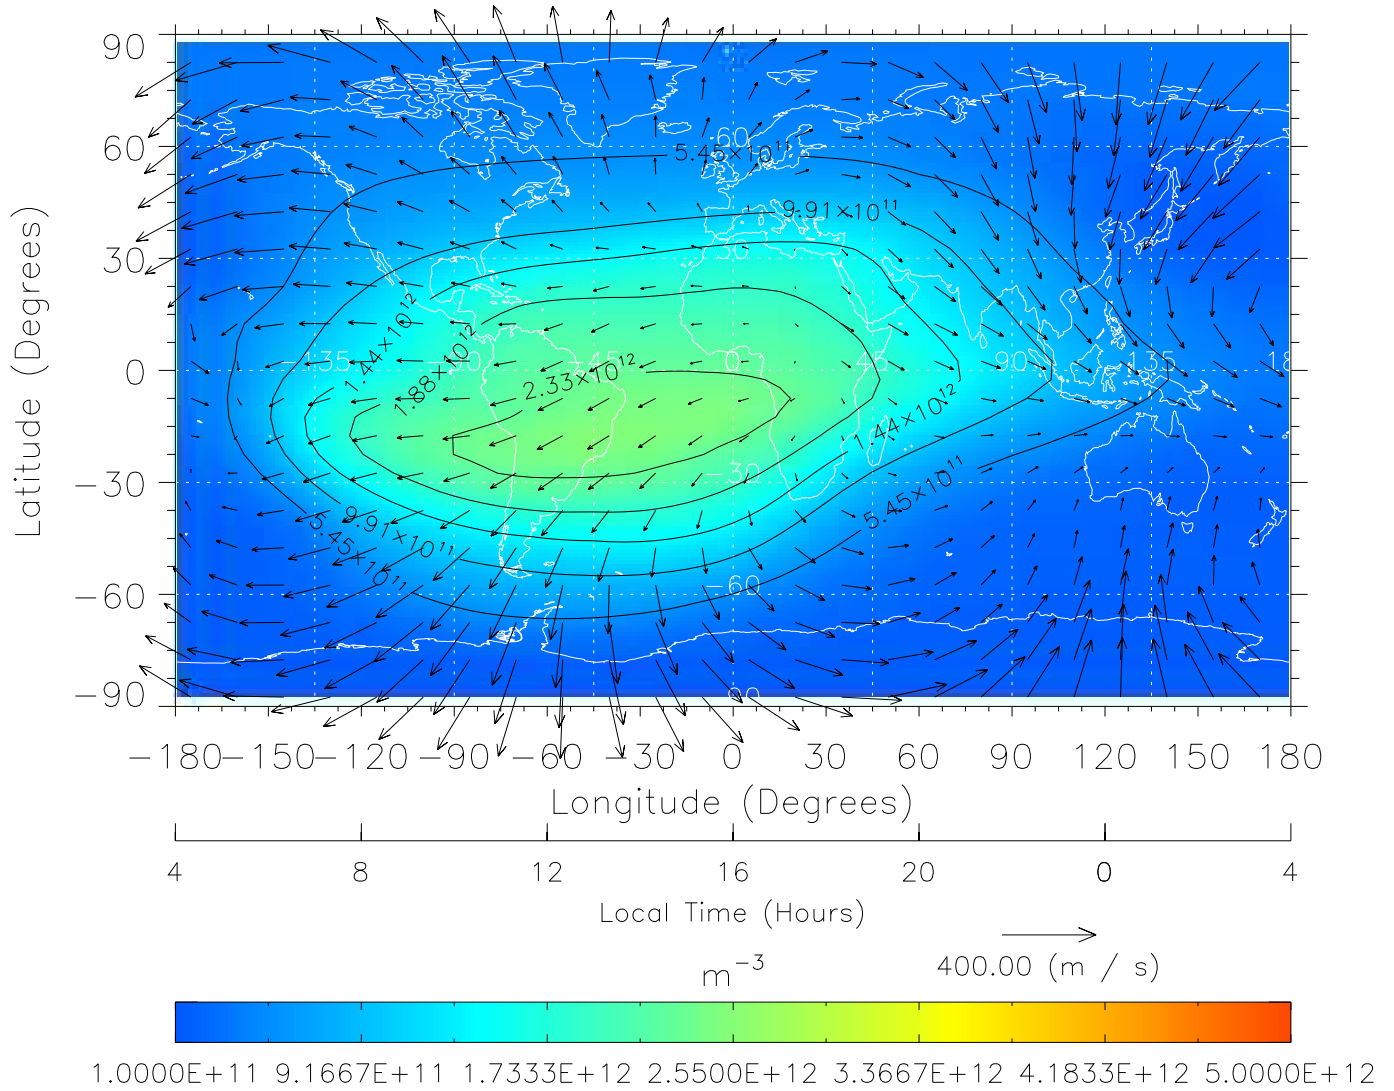

TIME-GCM MAP NmF2 with Neutral Wind vectors
ZP = 2.00 UT = 16.00 DOY = 199

Created: Thu Mar 10 14:09:14 2005
From: /tgcm/histories/secondary/Bastille/Bastille_v1/199.nc