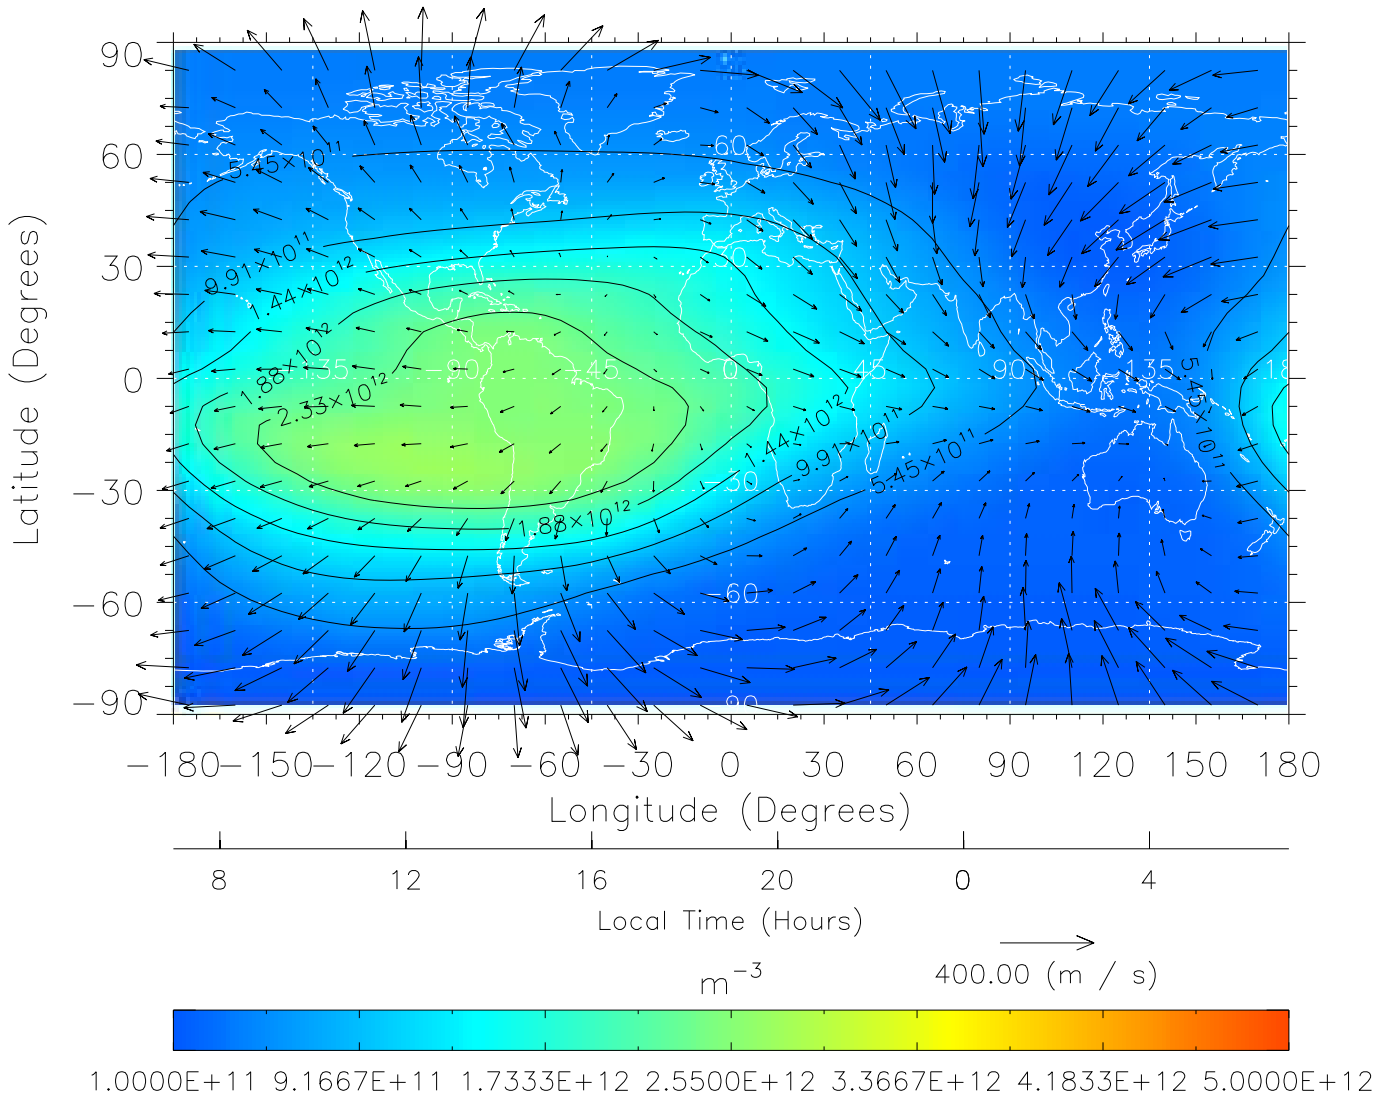

TIME-GCM MAP NmF2 with Neutral Wind vectors
ZP = 2.00 UT = 19.00 DOY = 199

Created: Thu Mar 10 14:09:16 2005
From: /tgcm/histories/secondary/Bastille/Bastille_v1/199.nc