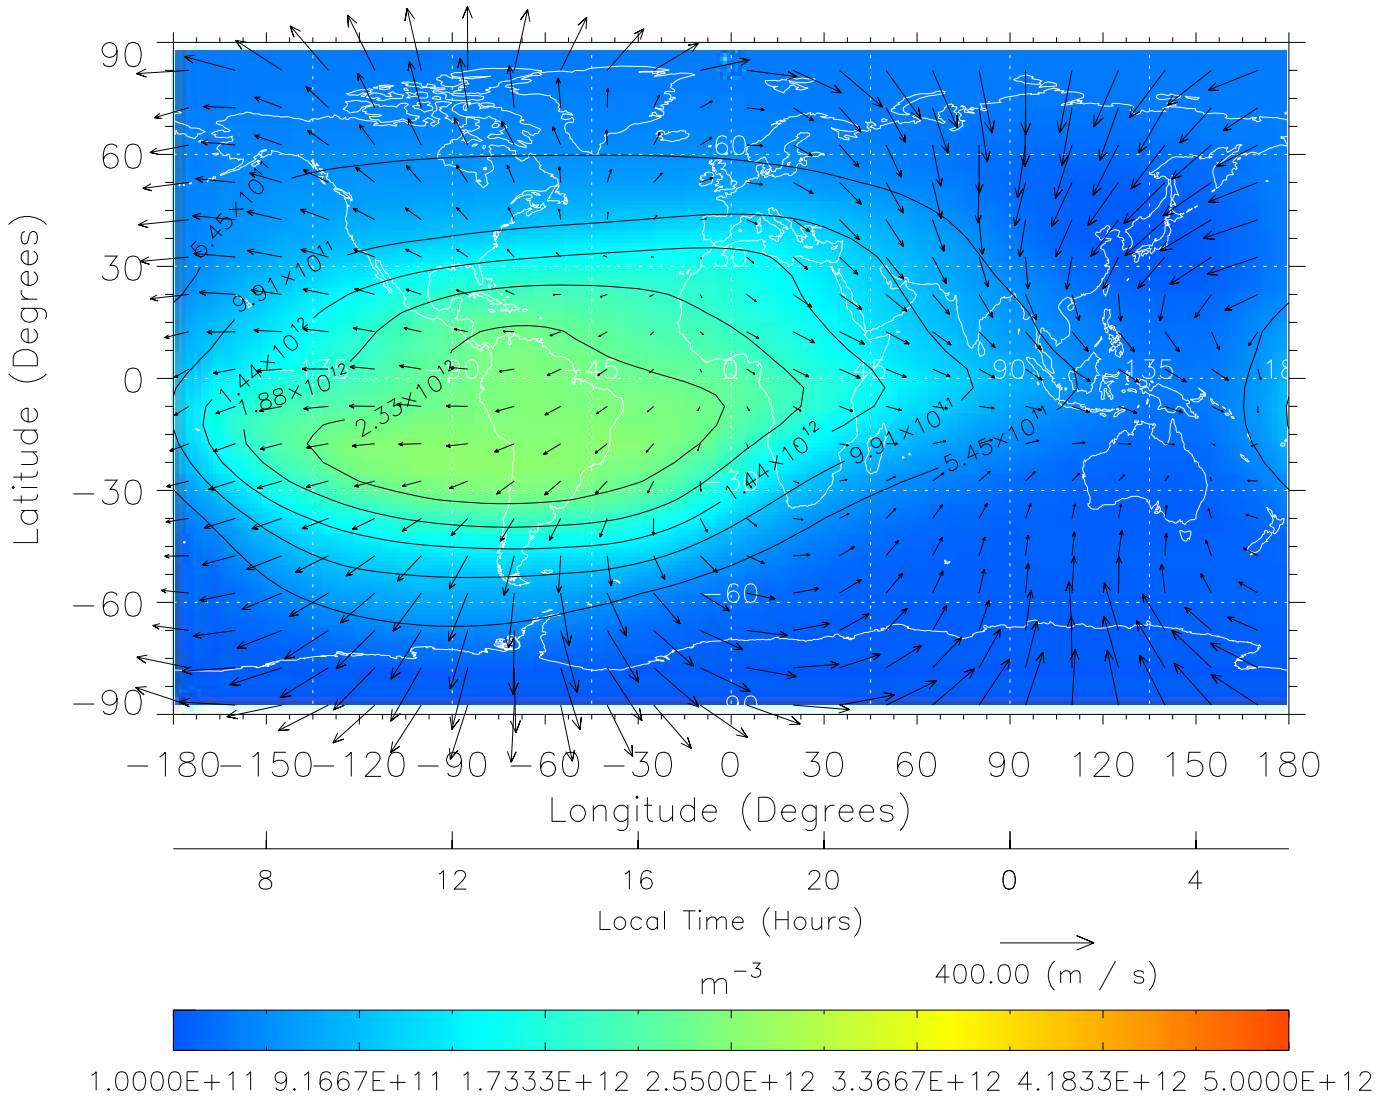

TIME-GCM MAP NmF2 with Neutral Wind vectors
ZP = 2.00 UT = 18.00 DOY = 199

Created: Thu Mar 10 14:09:15 2005

From: /tgcm/histories/secondary/Bastille/Bastille_v1/199.nc