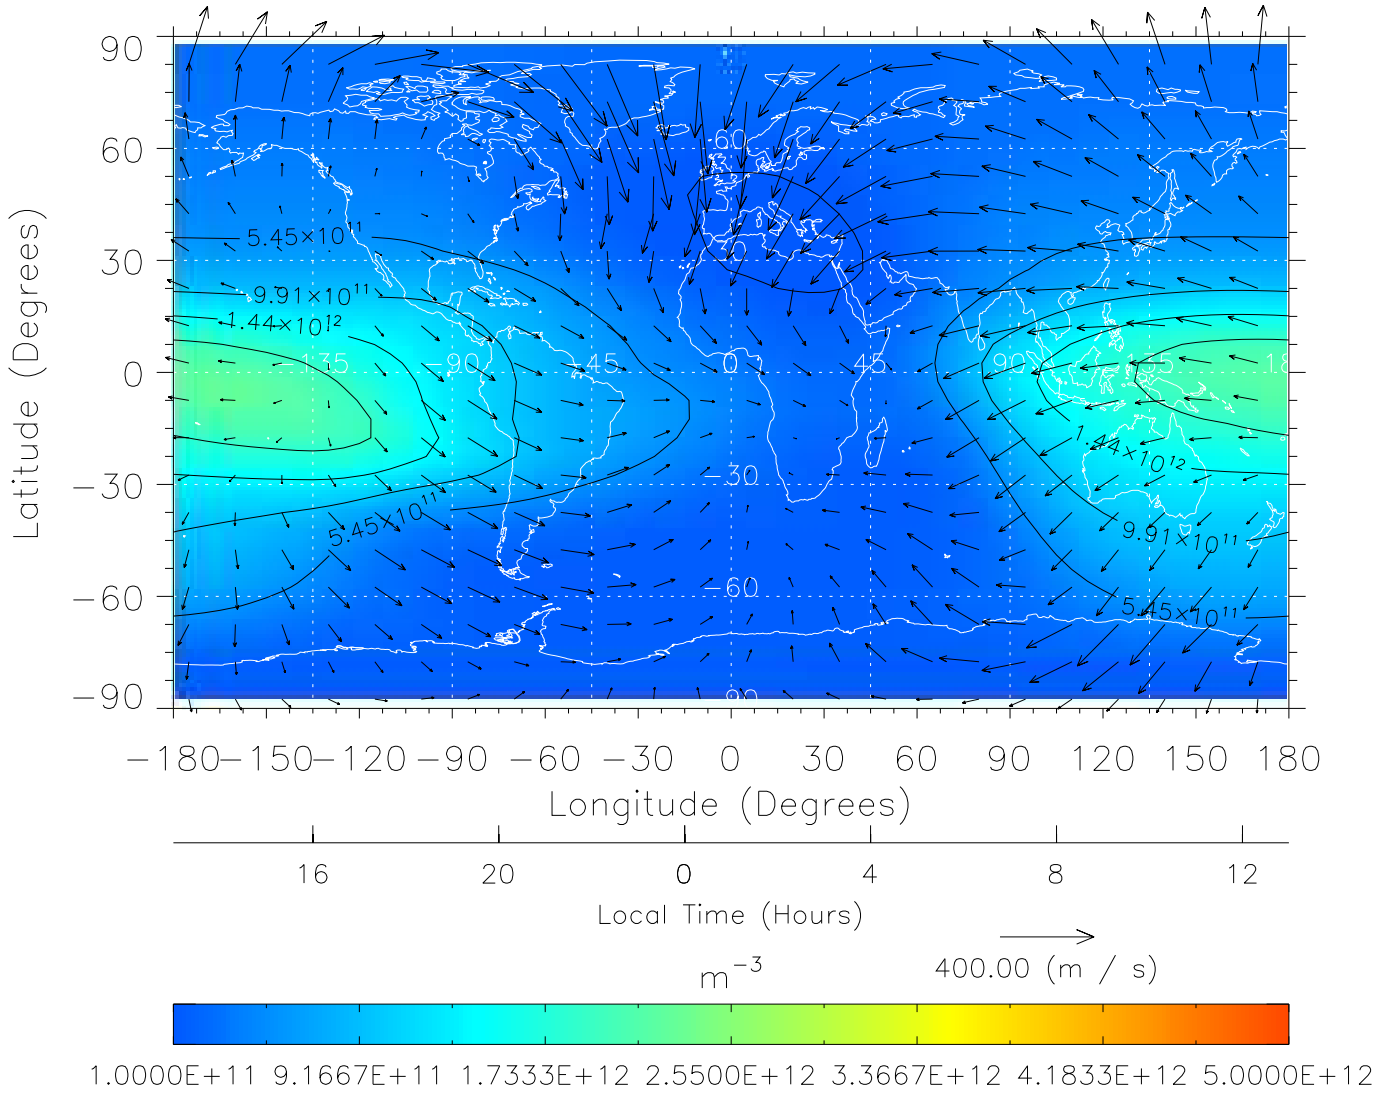

TIME-GCM MAP NmF2 with Neutral Wind vectors
 ZP = 2.00 UT = 0.00 DOY = 199

Created: Thu Mar 10 14:09:07 2005

From: /tgcm/histories/secondary/Bastille/Bastille_v1/199.nc

TIME-GCM MAP NmF2 with Neutral Wind vectors
 ZP = 2.00 UT = 1.00 DOY = 199

Created: Thu Mar 10 14:09:07 2005

From: /tgcm/histories/secondary/Bastille/Bastille_v1/199.nc

TIME-GCM MAP NmF2 with Neutral Wind vectors
 ZP = 2.00 UT = 2.00 DOY = 199

Created: Thu Mar 10 14:09:08 2005
 From: /tgcm/histories/secondary/Bastille/Bastille_v1/199.nc