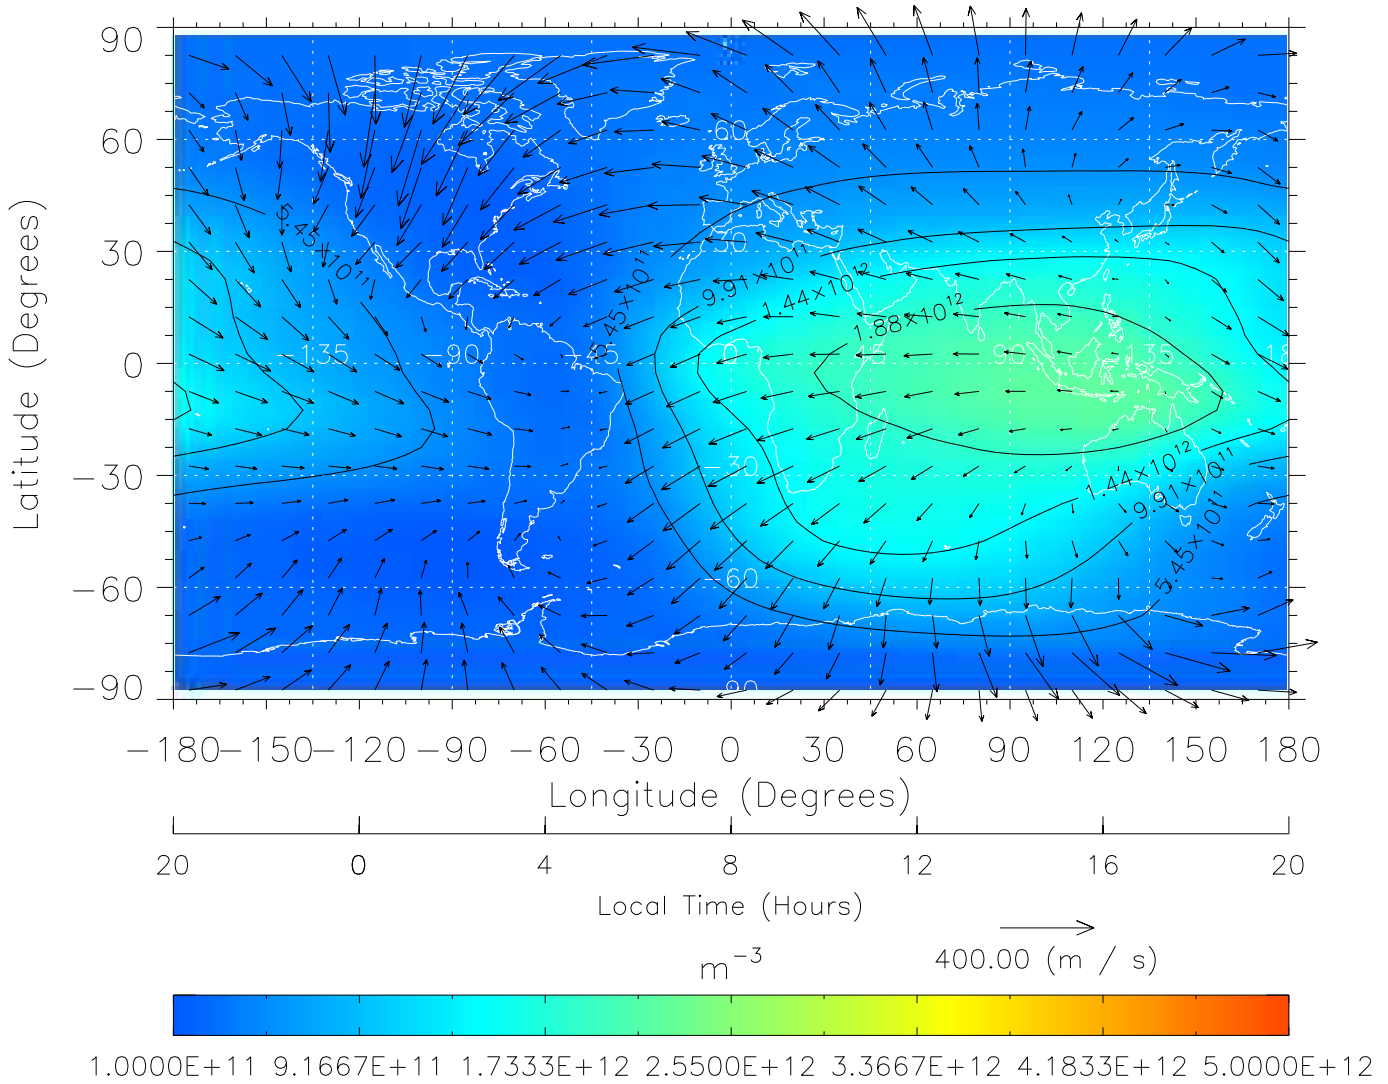

From: /tgcm/histories/secondary/Bastille/Bastille_v1/199.nc

TIME-GCM MAP NmF2 with Neutral Wind vectors
ZP = 2.00 UT = 6.00 DOY = 199

Created: Thu Mar 10 14:09:10 2005

From: /tgcm/histories/secondary/Bastille/Bastille_v1/199.nc

TIME-GCM MAP NmF2 with Neutral Wind vectors
 ZP = 2.00 UT = 7.00 DOY = 199

Created: Thu Mar 10 14:09:10 2005

From: /tgcm/histories/secondary/Bastille/Bastille_v1/199.nc

TIME-GCM MAP NmF2 with Neutral Wind vectors
ZP = 2.00 UT = 8.00 DOY = 199