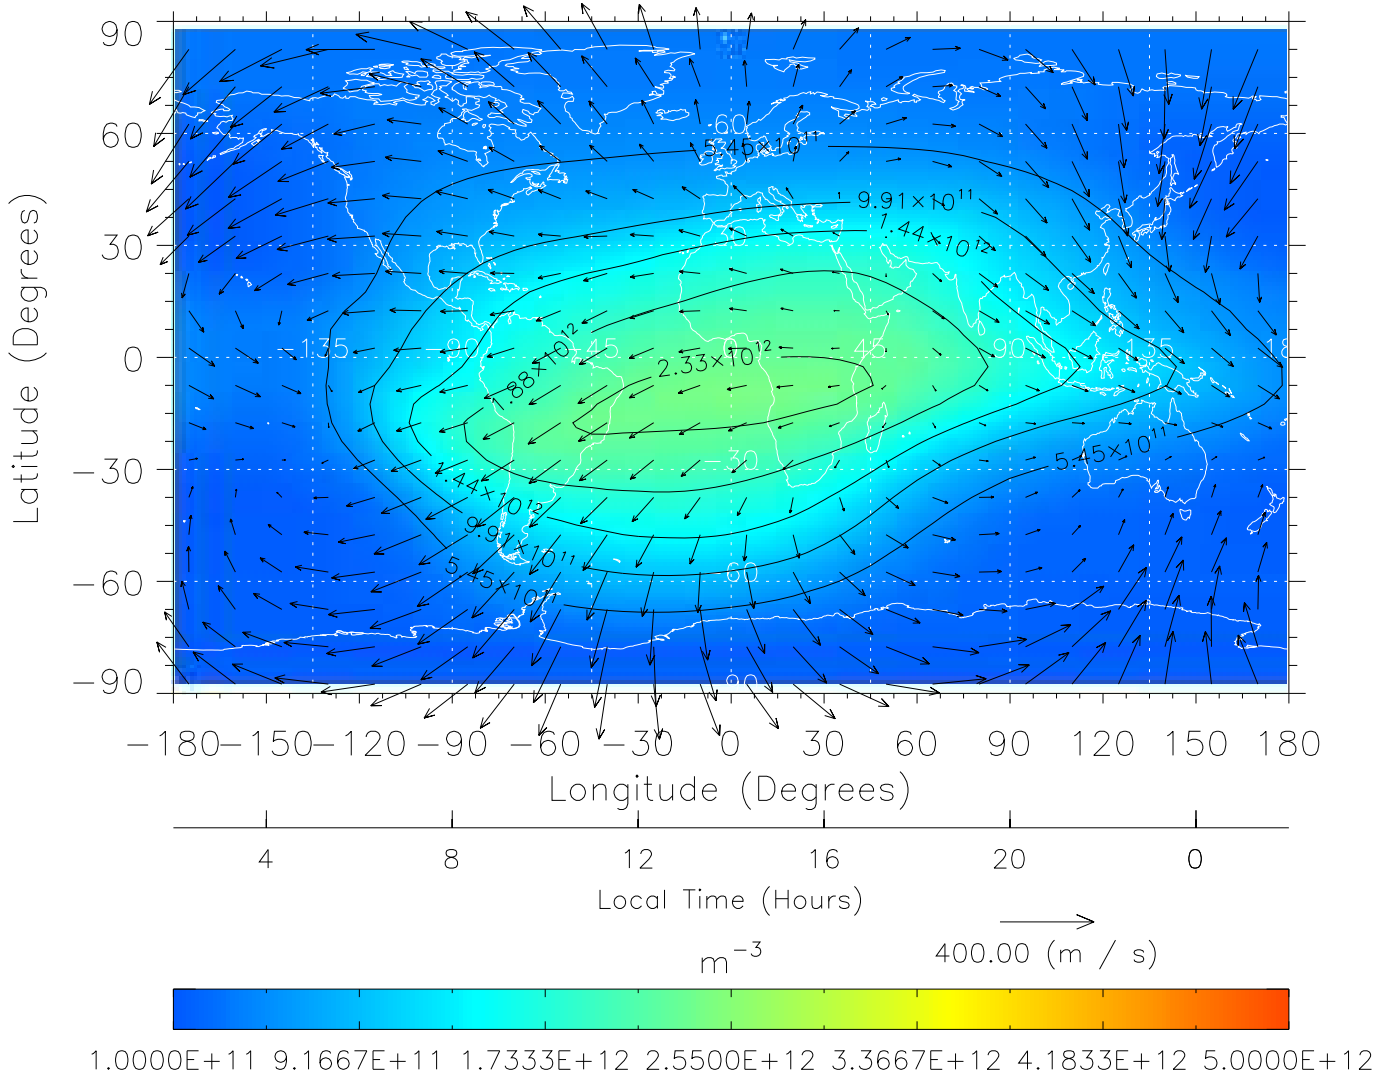

TIME-GCM MAP NmF2 with Neutral Wind vectors
ZP = 2.00 UT = 14.00 DOY = 199

Created: Thu Mar 10 14:09:13 2005
From: /tgcm/histories/secondary/Bastille/Bastille_v1/199.nc