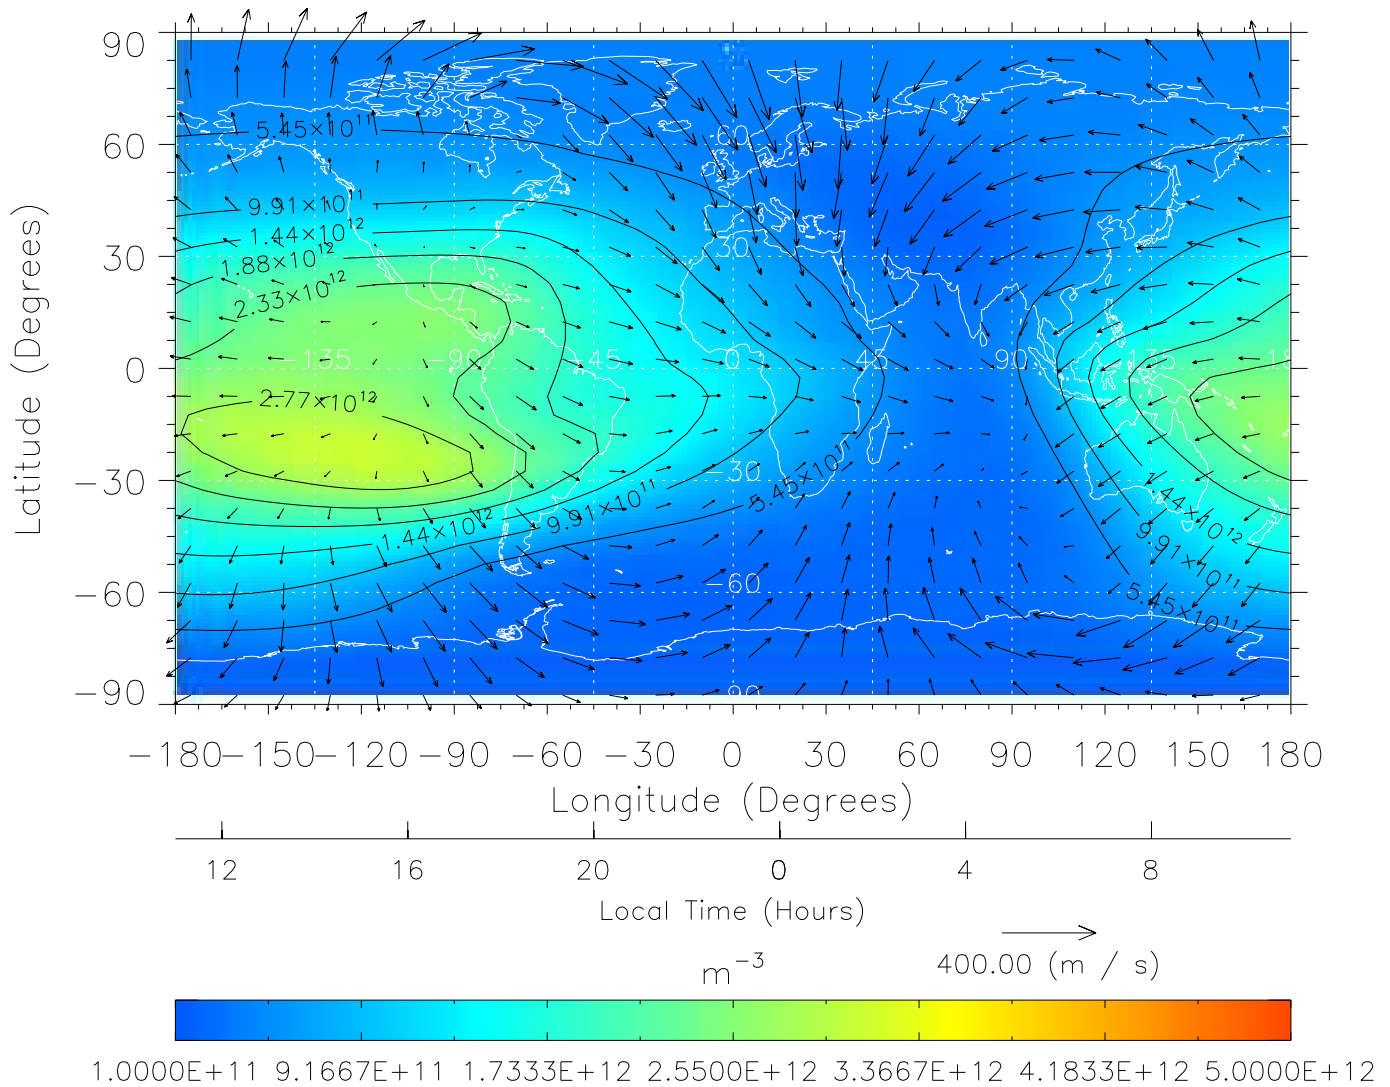

TIME-GCM MAP NmF2 with Neutral Wind vectors
ZP = 2.00 UT = 23.00 DOY = 199

Created: Thu Mar 10 14:09:18 2005
From: /tgcm/histories/secondary/Bastille/Bastille_v1/199.nc