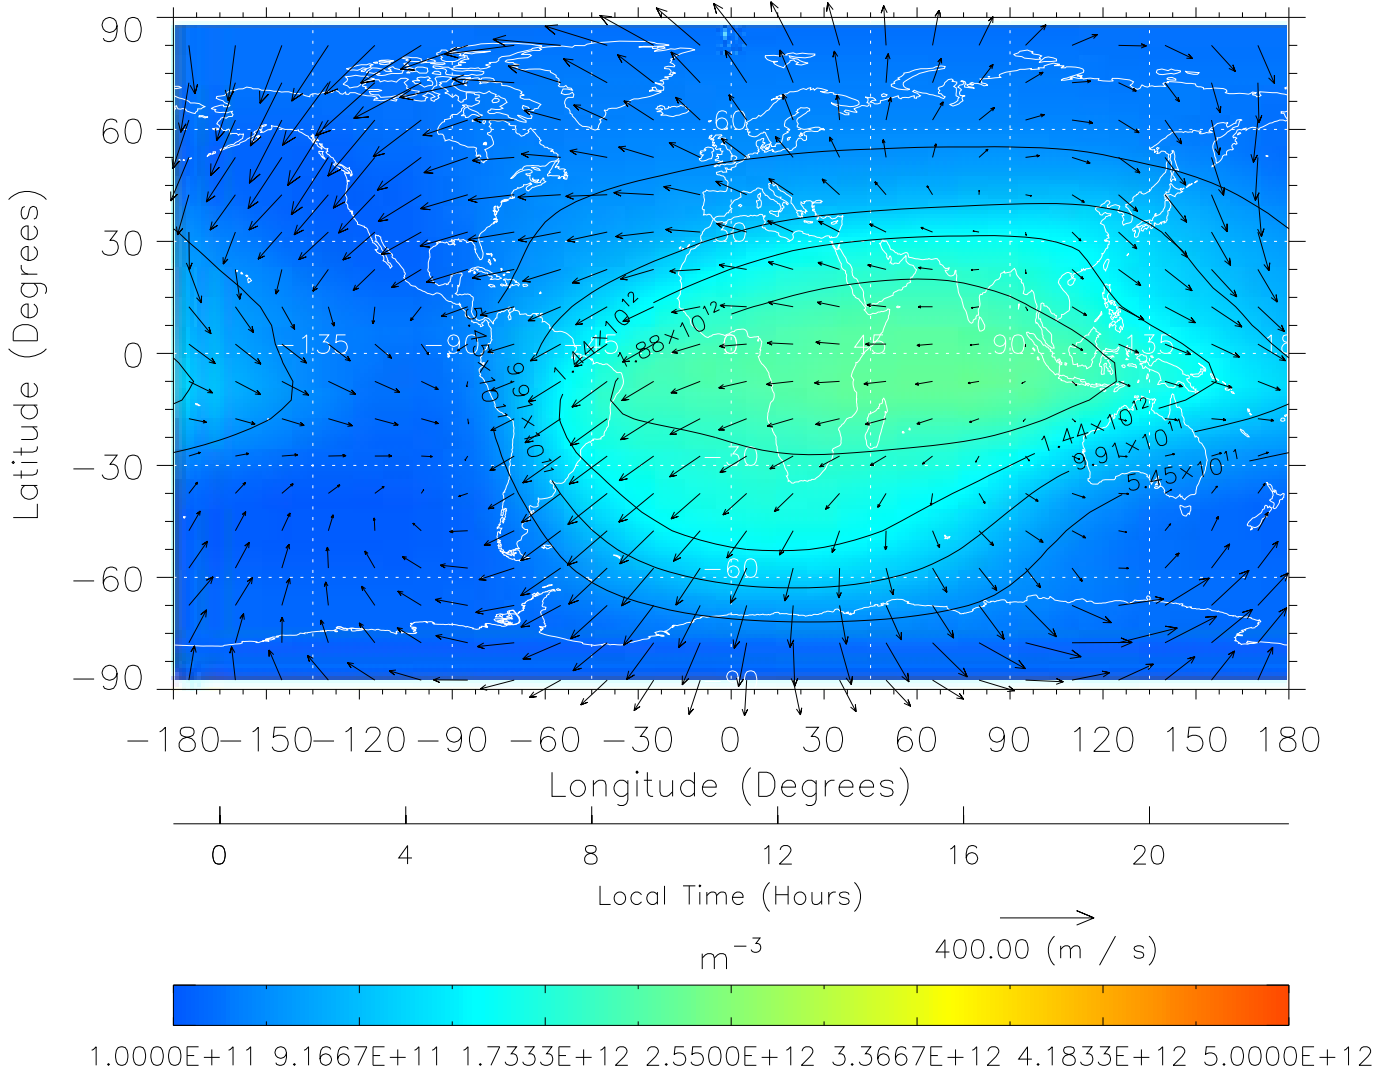

Created: Thu Mar 10 14:09:10 2005

From: /tgcm/histories/secondary/Bastille/Bastille_v1/199.nc

TIME-GCM MAP NmF2 with Neutral Wind vectors
 ZP = 2.00 UT = 9.00 DOY = 199

Created: Thu Mar 10 14:09:11 2005

From: /tgcm/histories/secondary/Bastille/Bastille_v1/199.nc

TIME-GCM MAP NmF2 with Neutral Wind vectors
 ZP = 2.00 UT = 10.00 DOY = 199

Created: Thu Mar 10 14:09:11 2005
 From: /tgcm/histories/secondary/Bastille/Bastille_v1/199.nc

TIME-GCM MAP NmF2 with Neutral Wind vectors
 ZP = 2.00 UT = 11.00 DOY = 199