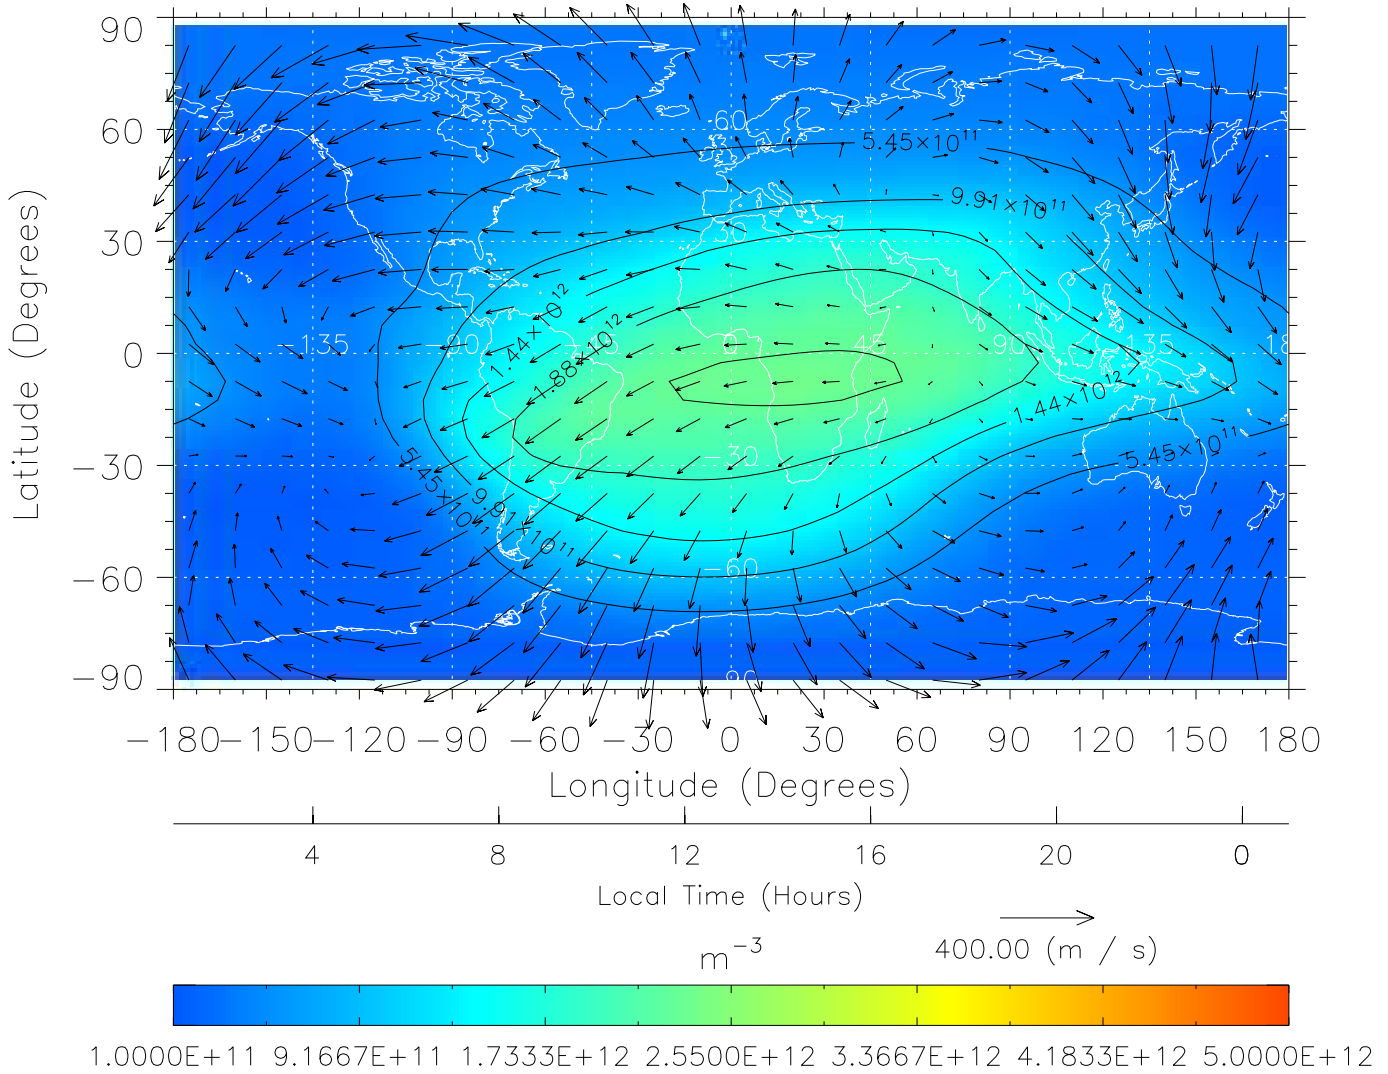

TIME-GCM MAP NmF2 with Neutral Wind vectors
ZP = 2.00 UT = 13.00 DOY = 199

Created: Thu Mar 10 14:09:13 2005
From: /tgcm/histories/secondary/Bastille/Bastille_v1/199.nc