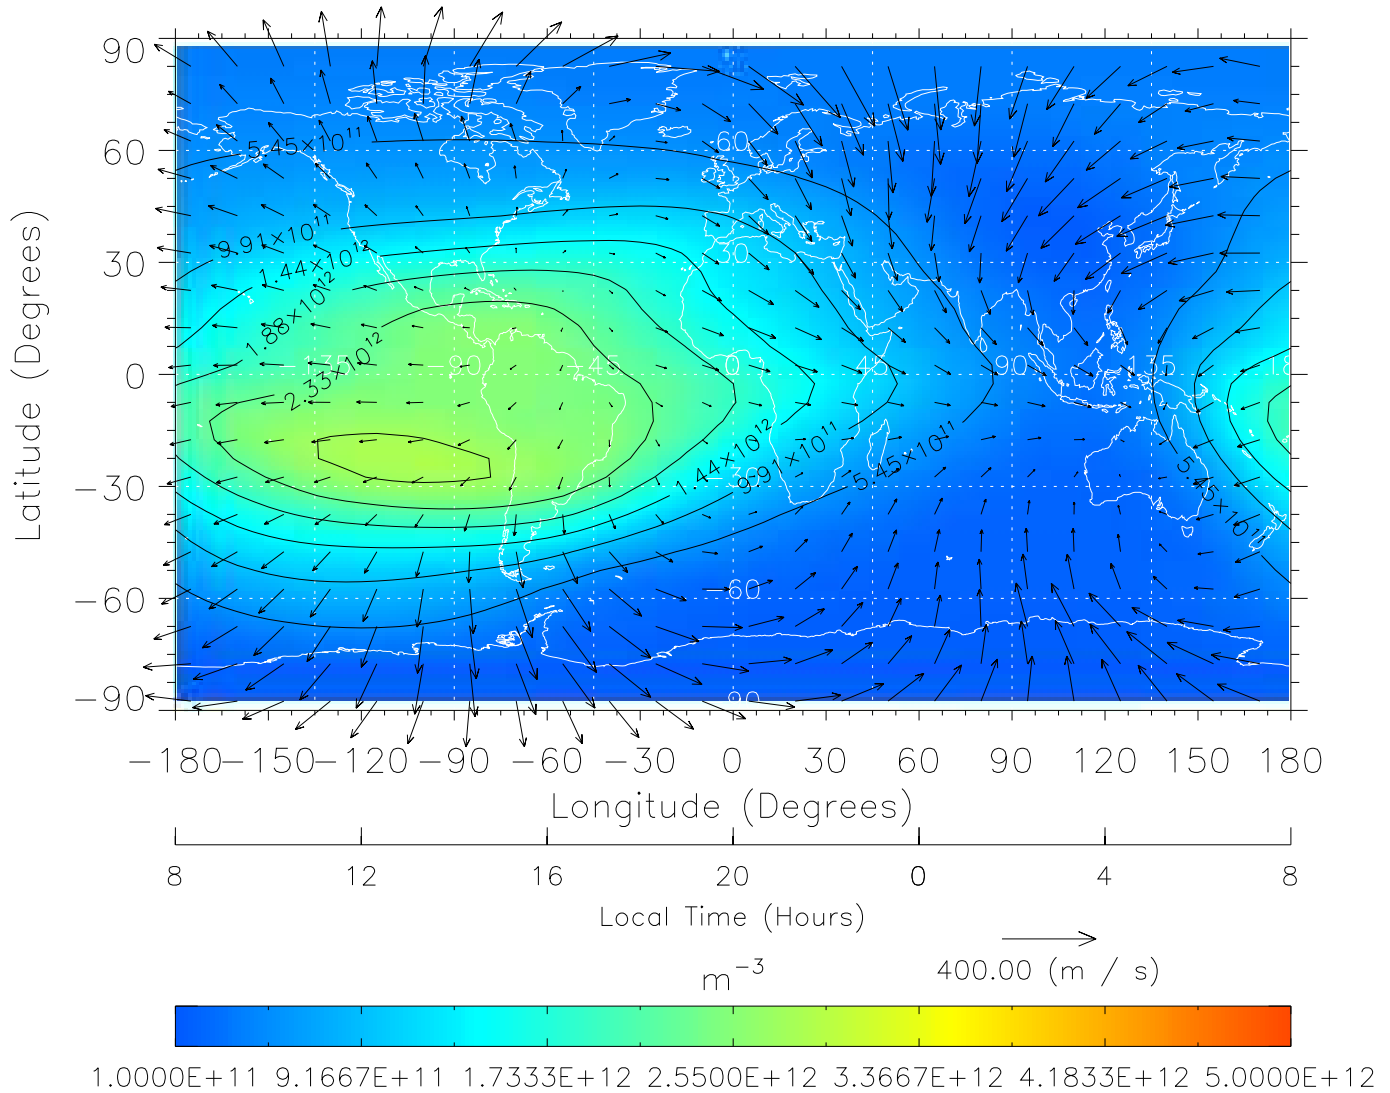

TIME-GCM MAP NmF2 with Neutral Wind vectors
ZP = 2.00 UT = 20.00 DOY = 199

Created: Thu Mar 10 14:09:16 2005

From: /tgcm/histories/secondary/Bastille/Bastille_v1/199.nc