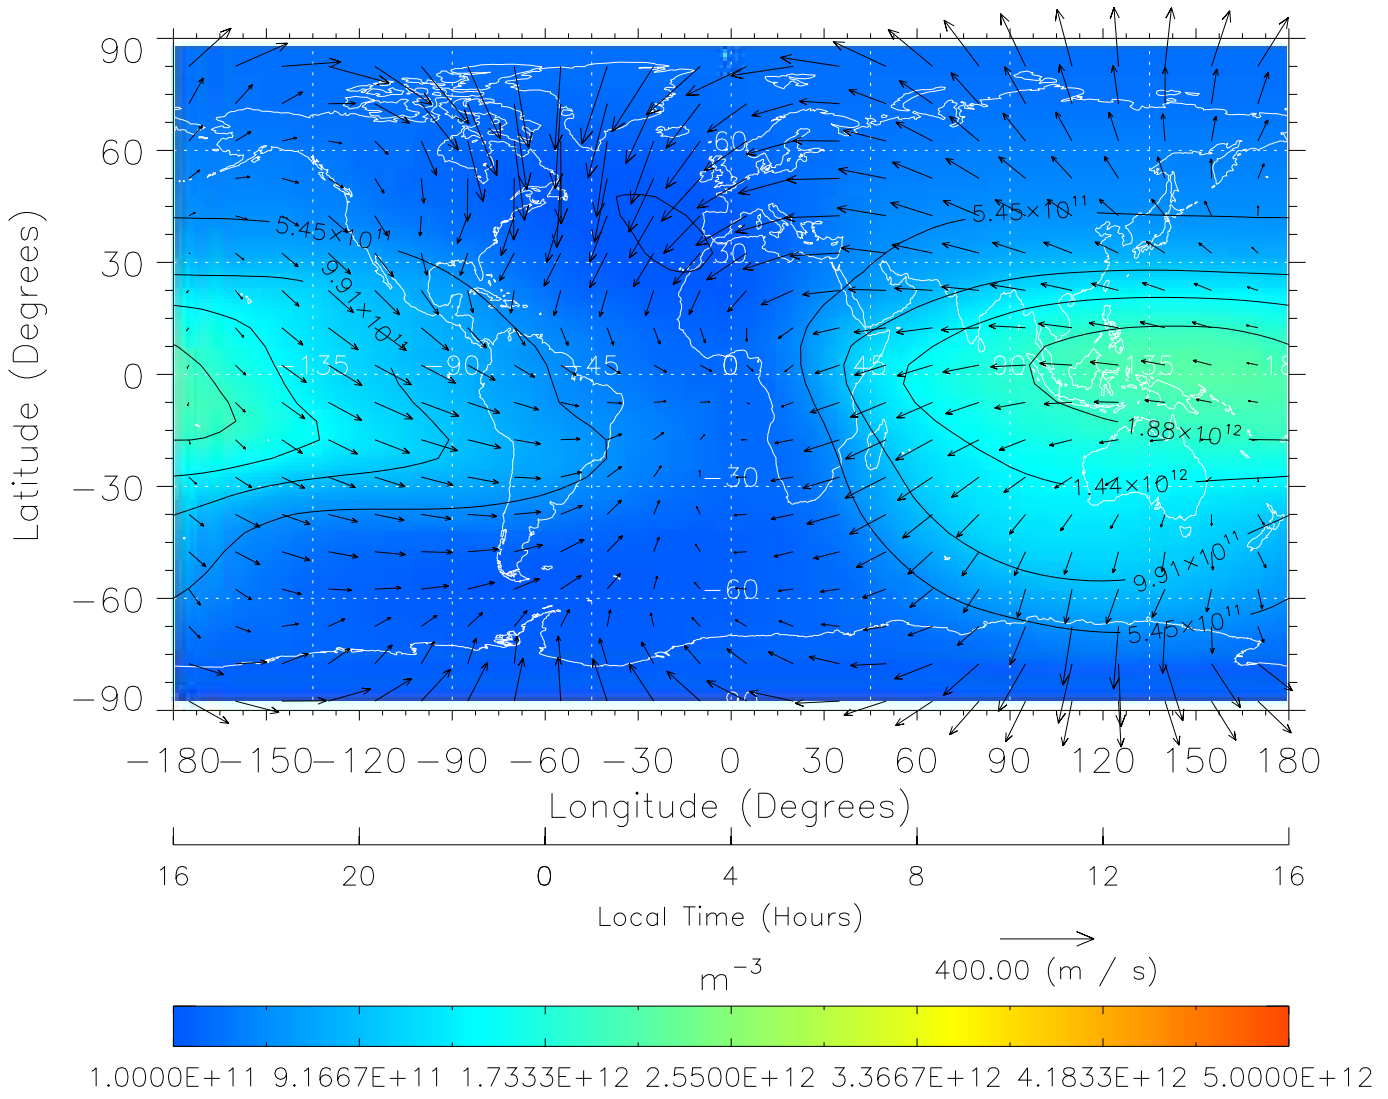

TIME-GCM MAP NmF2 with Neutral Wind vectors
 ZP = 2.00 UT = 0.00 DOY = 199

Created: Thu Mar 10 14:09:07 2005

From: /tgcm/histories/secondary/Bastille/Bastille_v1/199.nc

TIME-GCM MAP NmF2 with Neutral Wind vectors
 ZP = 2.00 UT = 1.00 DOY = 199

Created: Thu Mar 10 14:09:07 2005

From: /tgcm/histories/secondary/Bastille/Bastille_v1/199.nc

TIME-GCM MAP NmF2 with Neutral Wind vectors
 ZP = 2.00 UT = 2.00 DOY = 199

Created: Thu Mar 10 14:09:08 2005
 From: /tgcm/histories/secondary/Bastille/Bastille_v1/199.nc

TIME-GCM MAP NmF2 with Neutral Wind vectors
 ZP = 2.00 UT = 3.00 DOY = 199

Created: Thu Mar 10 14:09:08 2005
 From: /tgcm/histories/secondary/Bastille/Bastille_v1/199.nc

TIME-GCM MAP NmF2 with Neutral Wind vectors
 ZP = 2.00 UT = 4.00 DOY = 199