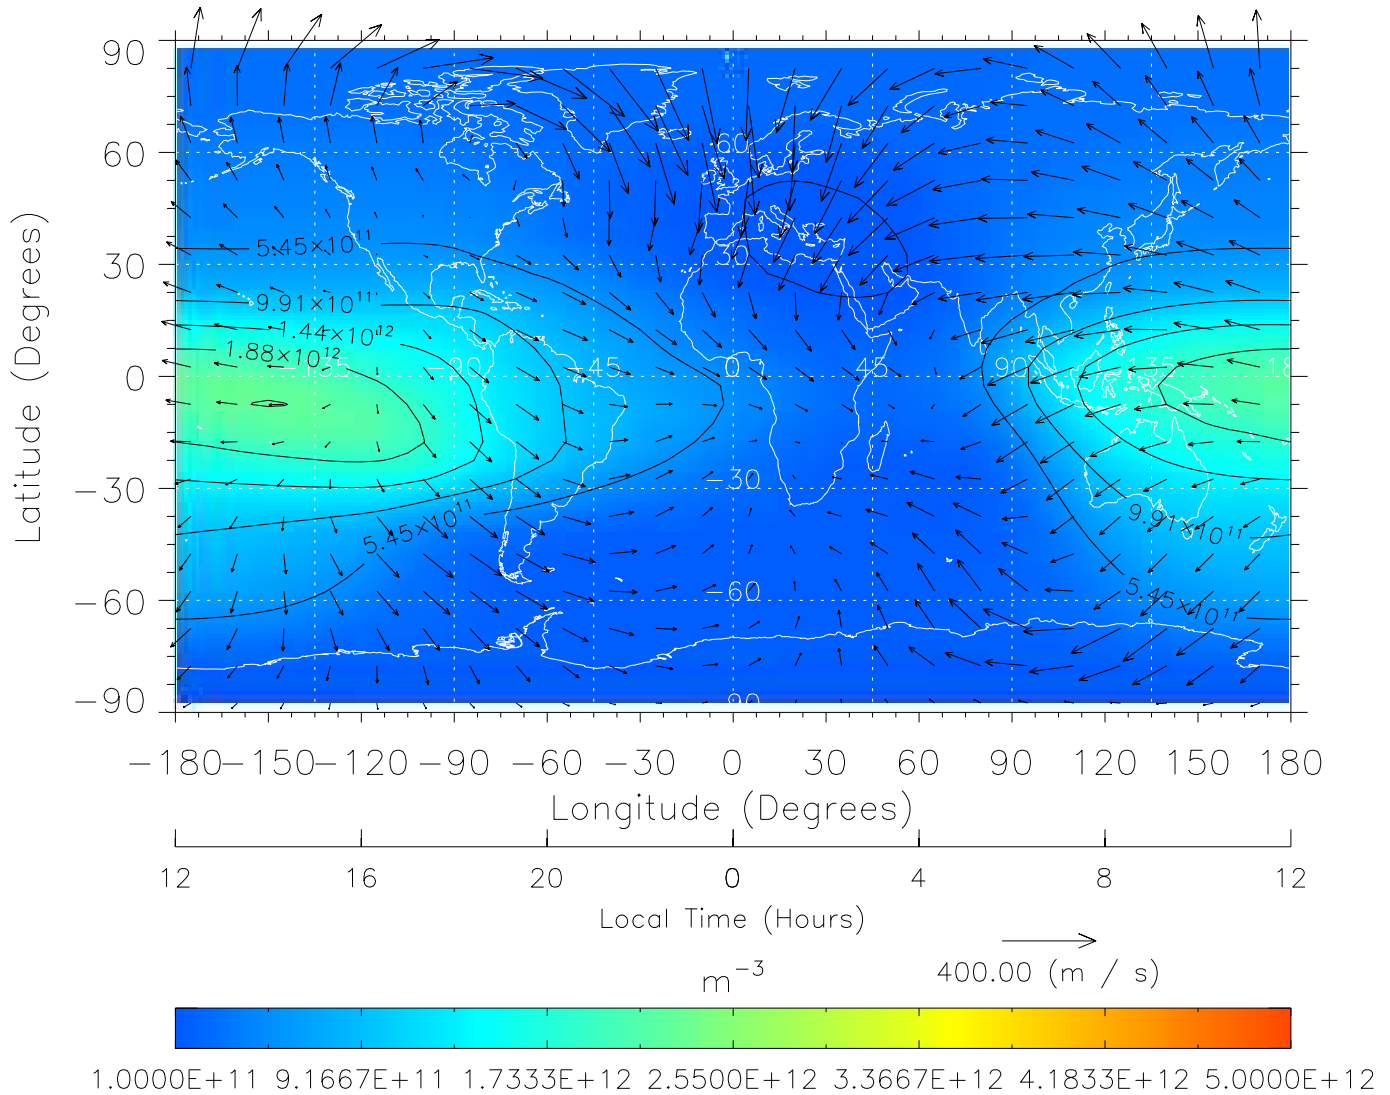

TIME-GCM MAP NmF2 with Neutral Wind vectors
 ZP = 2.00 UT = 0.00 DOY = 199

Created: Thu Mar 10 14:09:07 2005

From: /tgcm/histories/secondary/Bastille/Bastille_v1/199.nc

TIME-GCM MAP NmF2 with Neutral Wind vectors
 ZP = 2.00 UT = 1.00 DOY = 199

Created: Thu Mar 10 14:09:07 2005

From: /tgcm/histories/secondary/Bastille/Bastille_v1/199.nc

TIME-GCM MAP NmF2 with Neutral Wind vectors
 ZP = 2.00 UT = 2.00 DOY = 199

Created: Thu Mar 10 14:09:08 2005
 From: /tgcm/histories/secondary/Bastille/Bastille_v1/199.nc