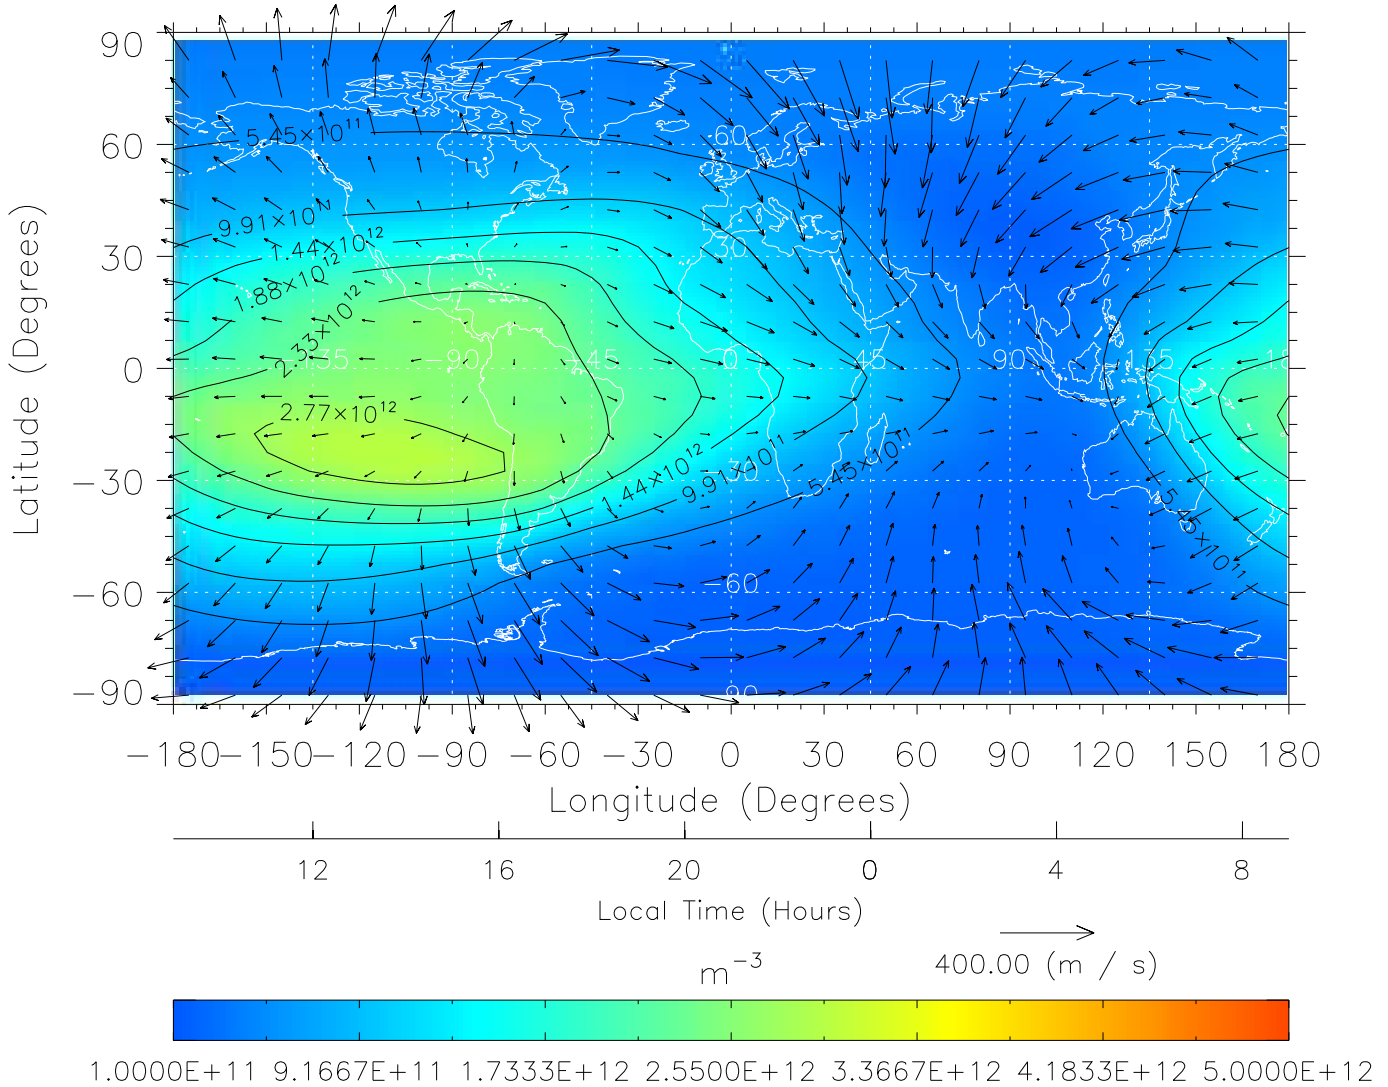

Created: Thu Mar 10 14:09:15 2005

From: /tgcm/histories/secondary/Bastille/Bastille_v1/199.nc

TIME-GCM MAP NmF2 with Neutral Wind vectors
 ZP = 2.00 UT = 19.00 DOY = 199

Created: Thu Mar 10 14:09:16 2005
 From: /tgcm/histories/secondary/Bastille/Bastille_v1/199.nc

TIME-GCM MAP NmF2 with Neutral Wind vectors
 ZP = 2.00 UT = 20.00 DOY = 199

Created: Thu Mar 10 14:09:16 2005

From: /tgcm/histories/secondary/Bastille/Bastille_v1/199.nc

TIME-GCM MAP NmF2 with Neutral Wind vectors
 ZP = 2.00 UT = 21.00 DOY = 199