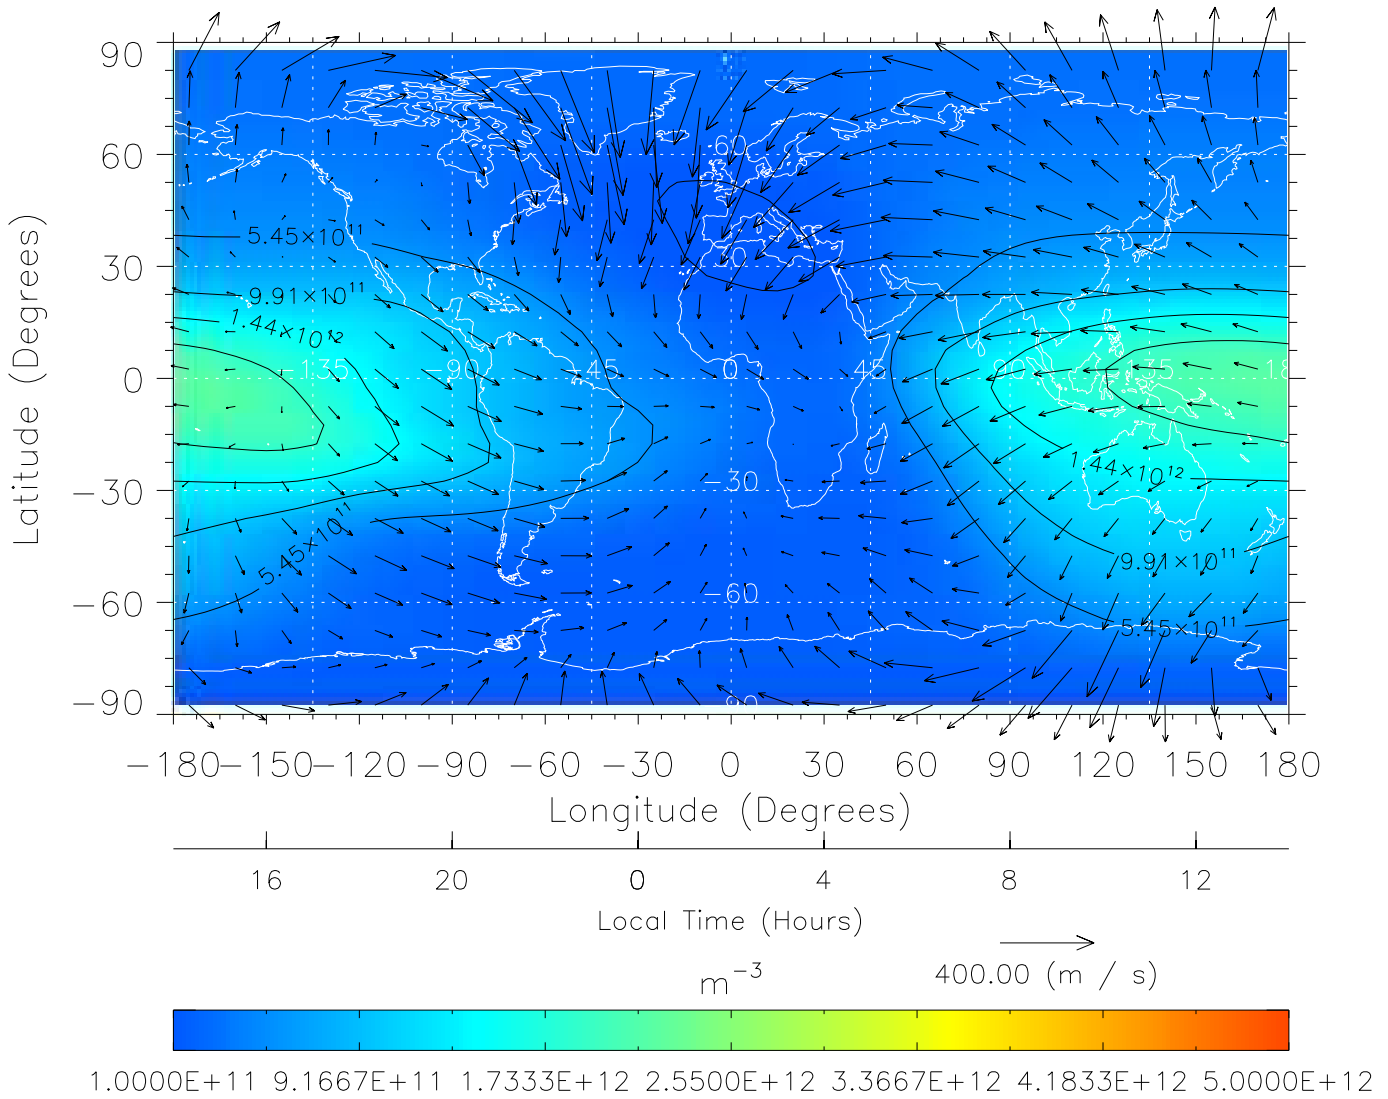

TIME-GCM MAP NmF2 with Neutral Wind vectors
 ZP = 2.00 UT = 0.00 DOY = 199

Created: Thu Mar 10 14:09:07 2005

From: /tgcm/histories/secondary/Bastille/Bastille_v1/199.nc

TIME-GCM MAP NmF2 with Neutral Wind vectors
 ZP = 2.00 UT = 1.00 DOY = 199

Created: Thu Mar 10 14:09:07 2005

From: /tgcm/histories/secondary/Bastille/Bastille_v1/199.nc

TIME-GCM MAP NmF2 with Neutral Wind vectors
 ZP = 2.00 UT = 2.00 DOY = 199

Created: Thu Mar 10 14:09:08 2005
 From: /tgcm/histories/secondary/Bastille/Bastille_v1/199.nc

TIME-GCM MAP NmF2 with Neutral Wind vectors
 ZP = 2.00 UT = 3.00 DOY = 199

Created: Thu Mar 10 14:09:08 2005
 From: /tgcm/histories/secondary/Bastille/Bastille_v1/199.nc

TIME-GCM MAP NmF2 with Neutral Wind vectors
 ZP = 2.00 UT = 4.00 DOY = 199