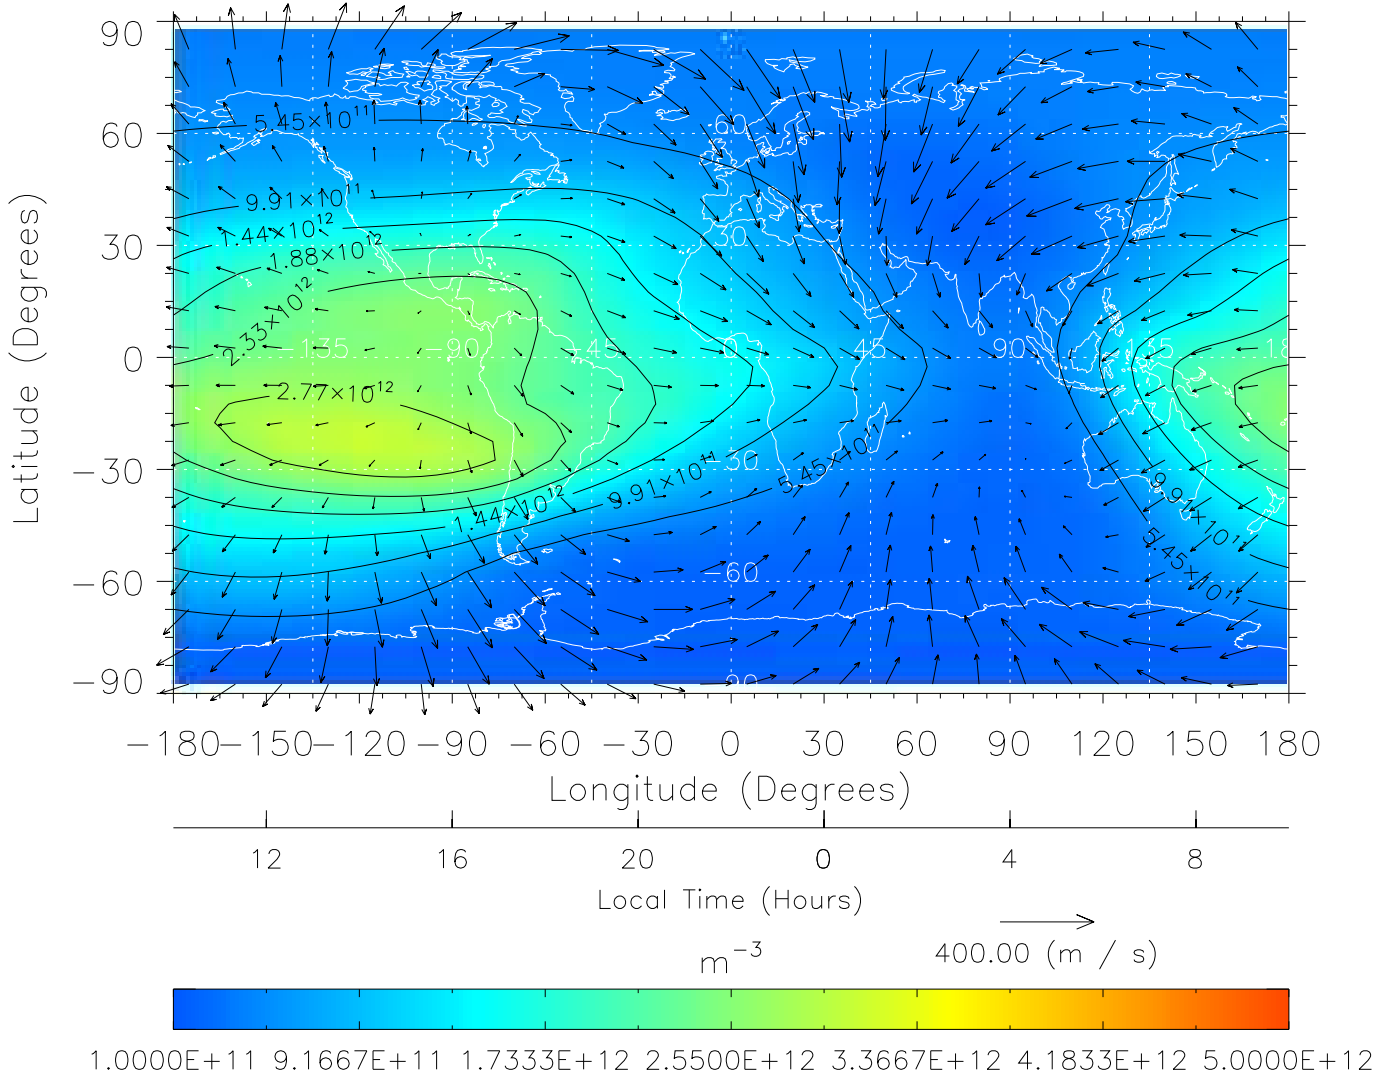

TIME-GCM MAP NmF2 with Neutral Wind vectors
ZP = 2.00 UT = 22.00 DOY = 199

Created: Thu Mar 10 14:09:17 2005
From: /tgcm/histories/secondary/Bastille/Bastille_v1/199.nc