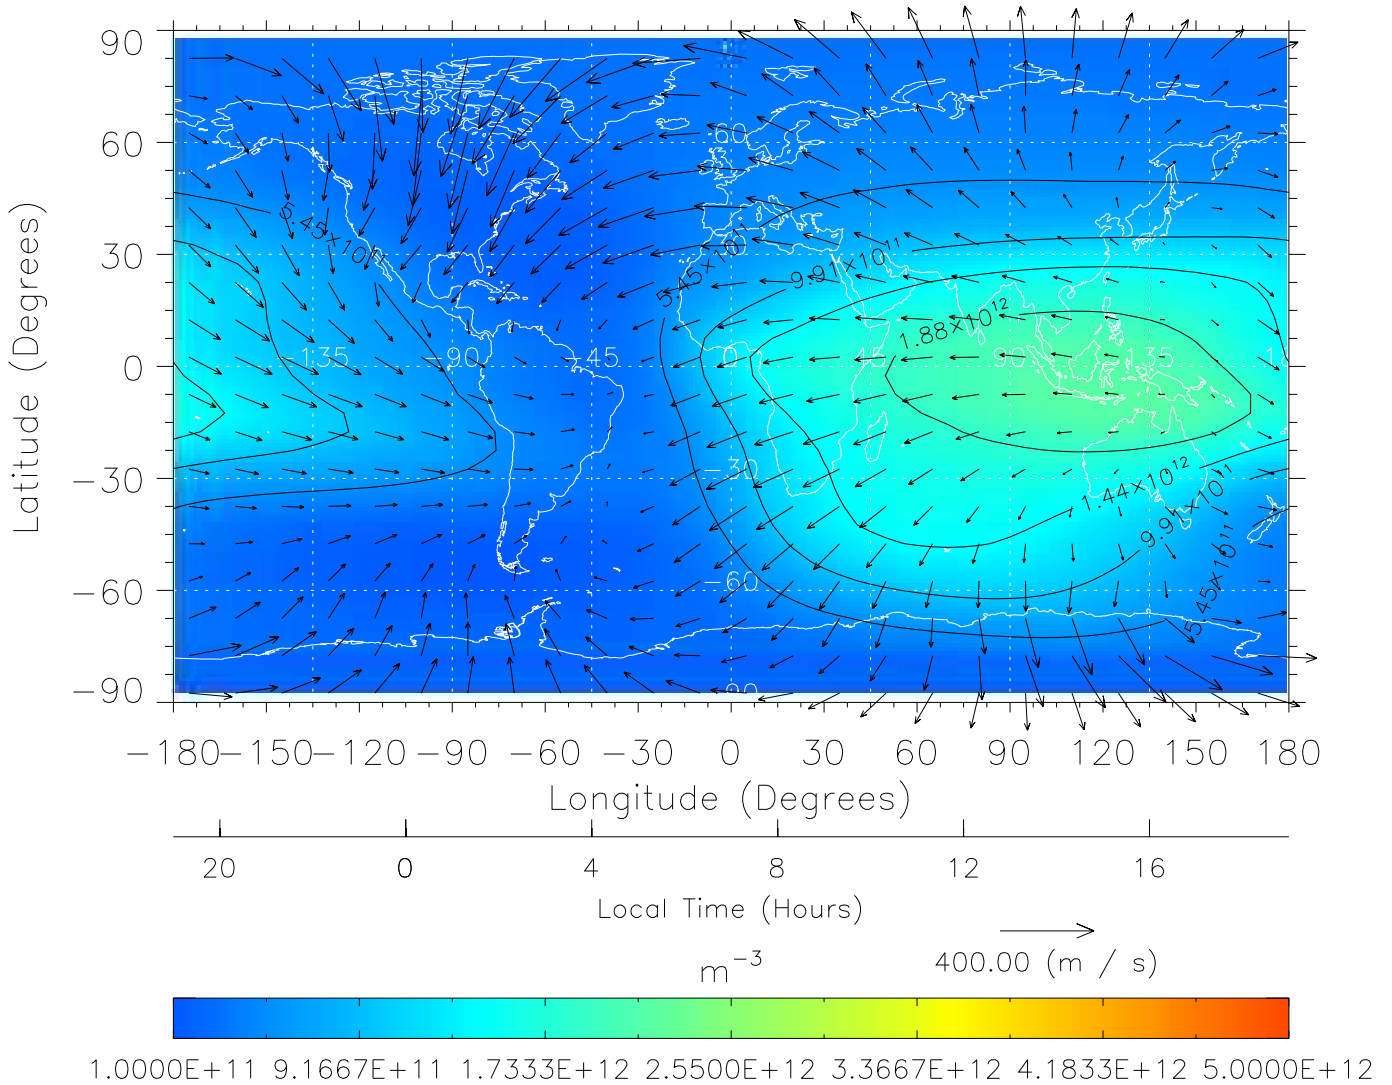

TIME-GCM MAP NmF2 with Neutral Wind vectors
ZP = 2.00 UT = 7.00 DOY = 199

Created: Thu Mar 10 14:09:10 2005

From: /tgcm/histories/secondary/Bastille/Bastille_v1/199.nc