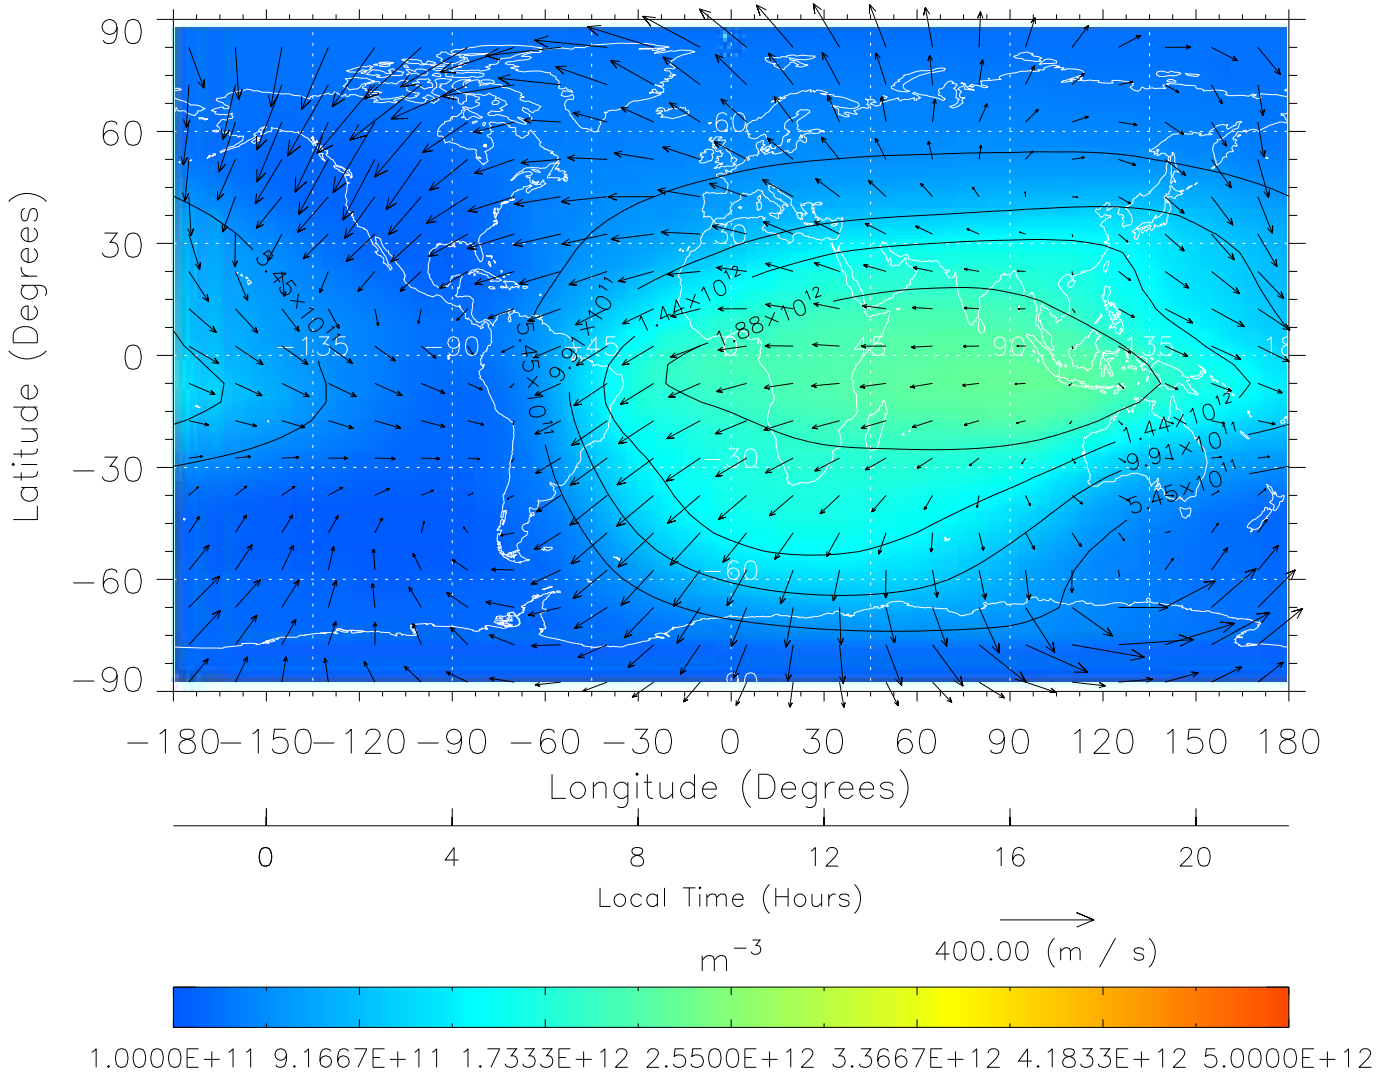

TIME-GCM MAP NmF2 with Neutral Wind vectors
ZP = 2.00 UT = 10.00 DOY = 199

Created: Thu Mar 10 14:09:11 2005
From: /tgcm/histories/secondary/Bastille/Bastille_v1/199.nc