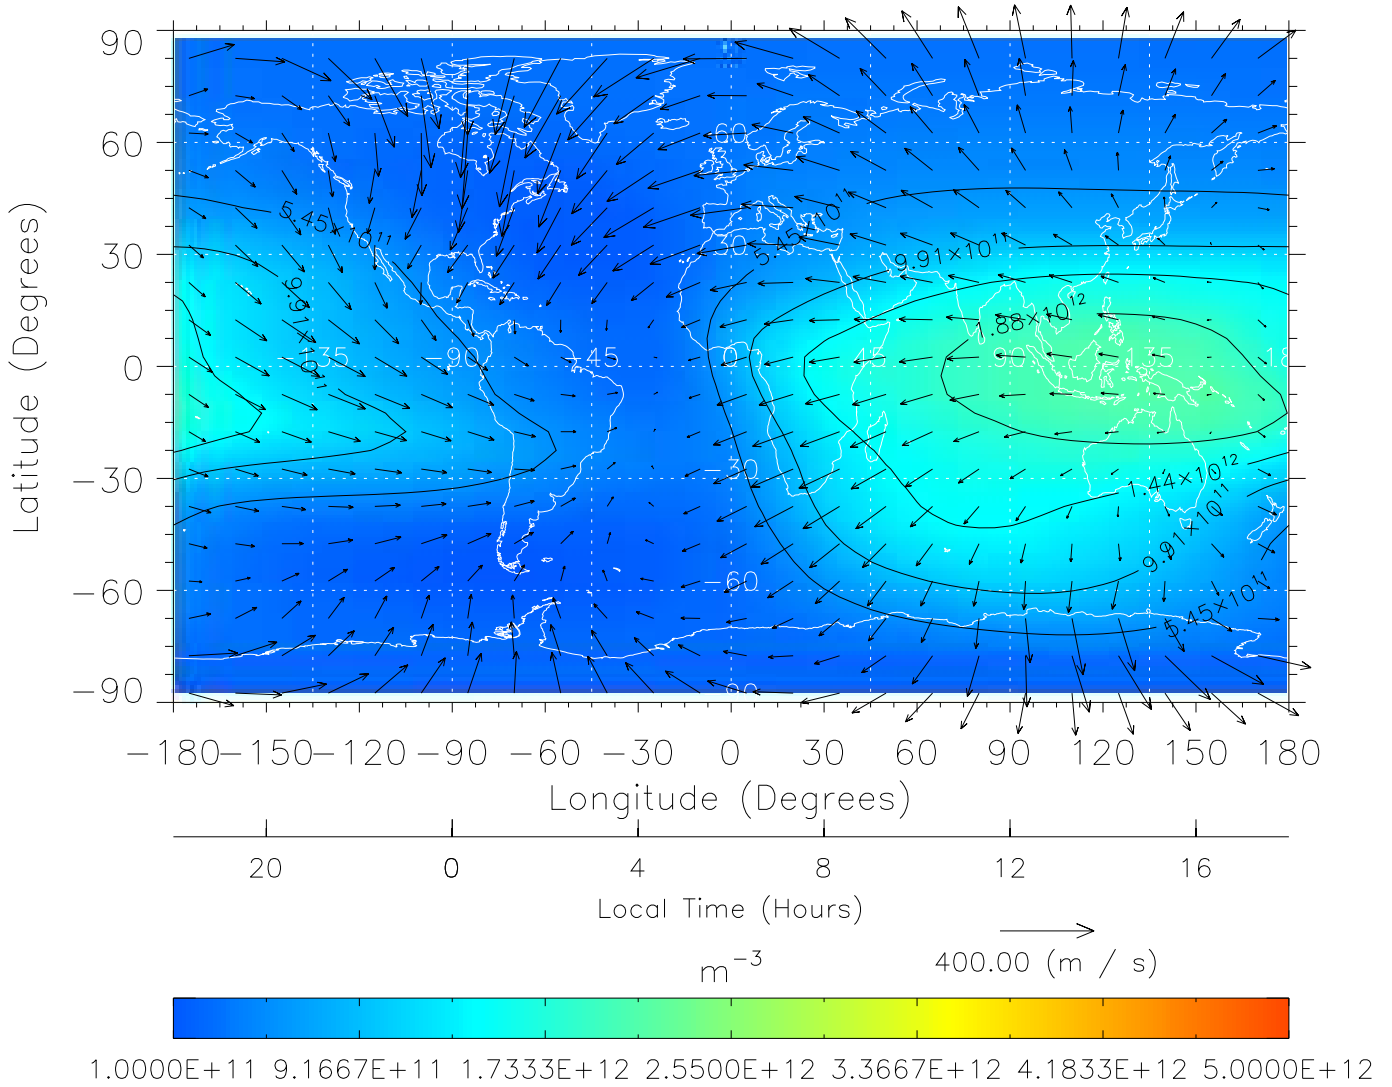

TIME-GCM MAP NmF2 with Neutral Wind vectors
ZP = 2.00 UT = 6.00 DOY = 199

Created: Thu Mar 10 14:09:10 2005

From: /tgcm/histories/secondary/Bastille/Bastille_v1/199.nc