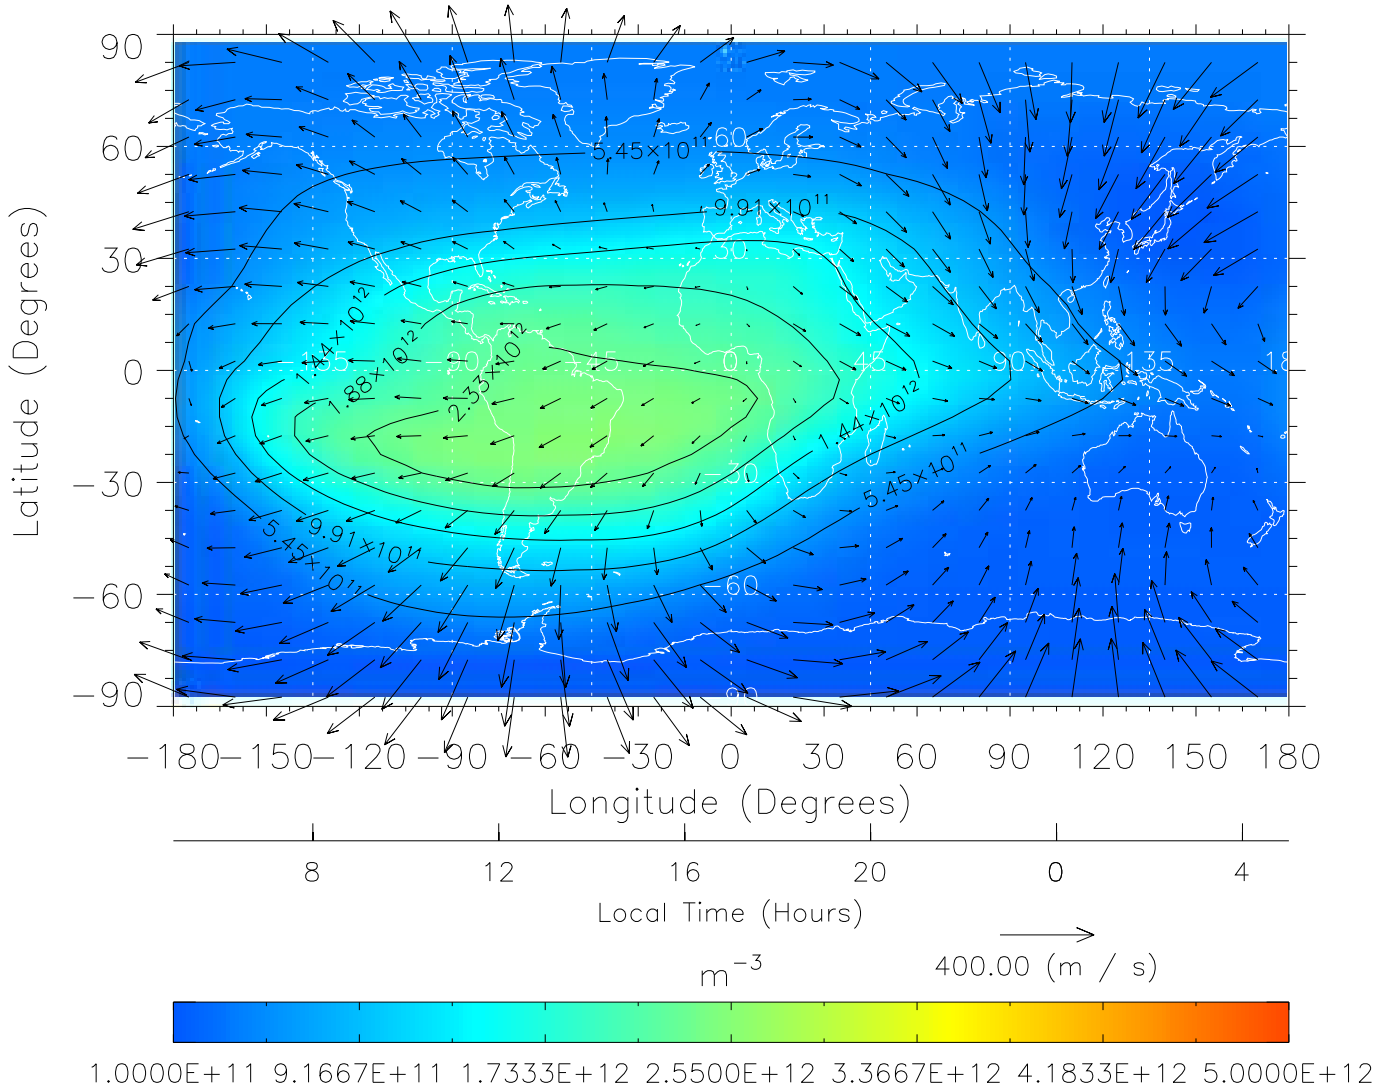

TIME-GCM MAP NmF2 with Neutral Wind vectors
ZP = 2.00 UT = 17.00 DOY = 199

Created: Thu Mar 10 14:09:15 2005
From: /tgcm/histories/secondary/Bastille/Bastille_v1/199.nc