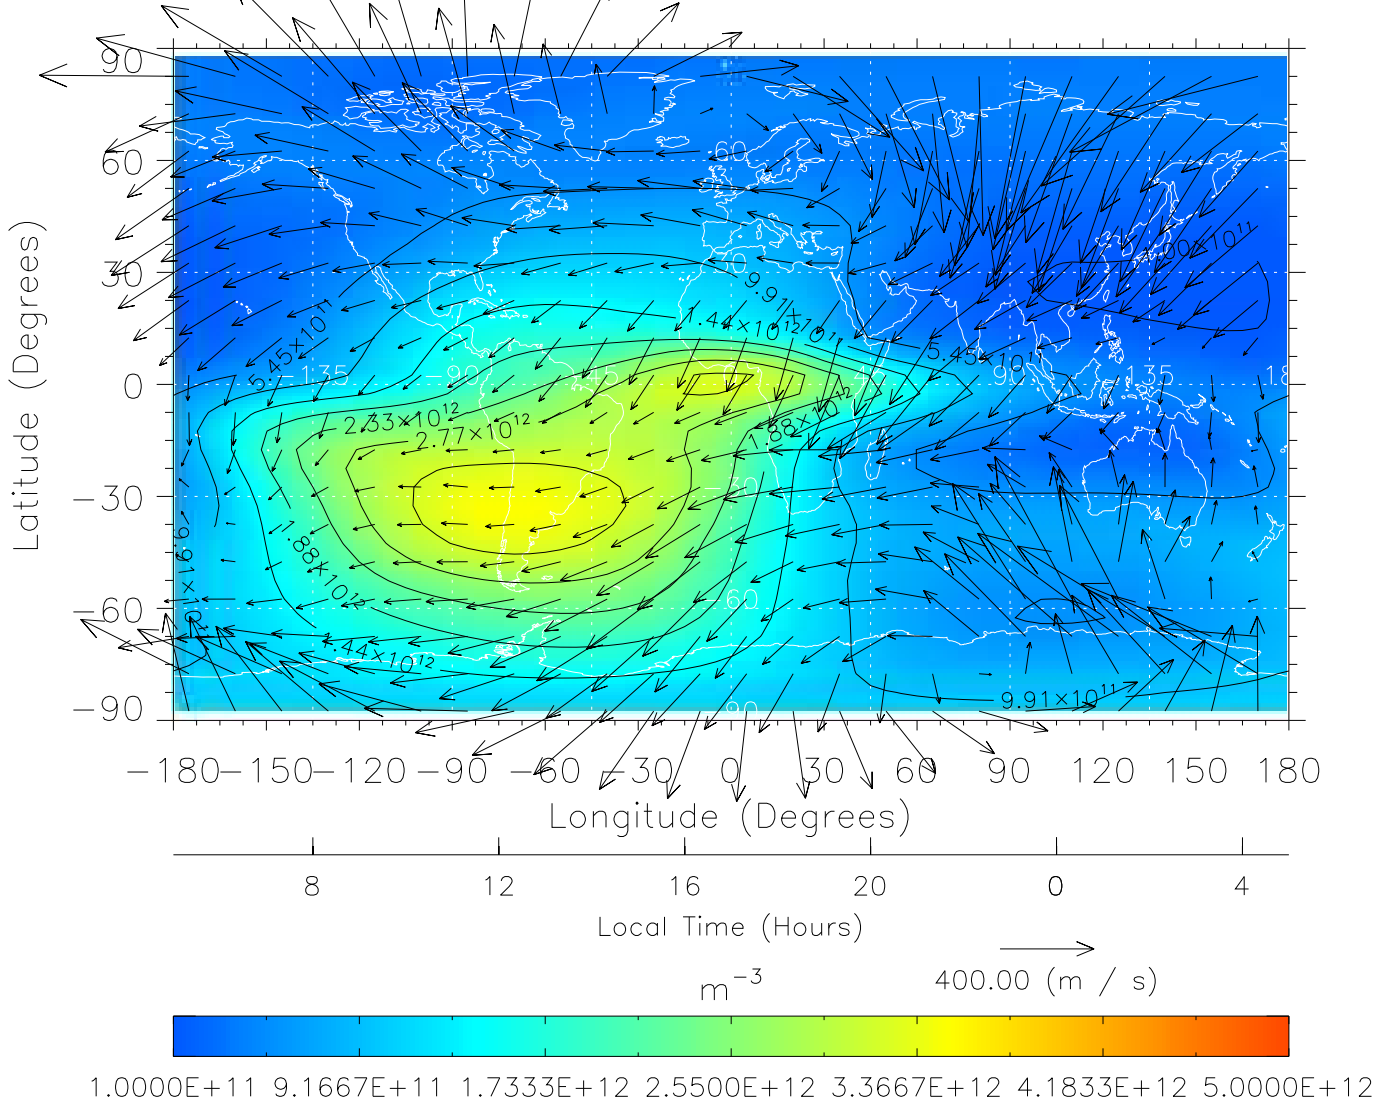

From: /tgcm/histories/secondary/Bastille/Bastille\_v1/197.nc

Created: Thu Mar 10 14:07:10 2005

From: /tgcm/histories/secondary/Bastille/Bastille\_v1/197.nc

TIME-GCM MAP NmF2 with Neutral Wind vectors

AP = 2.00 UT = 17.00 DOY = 197