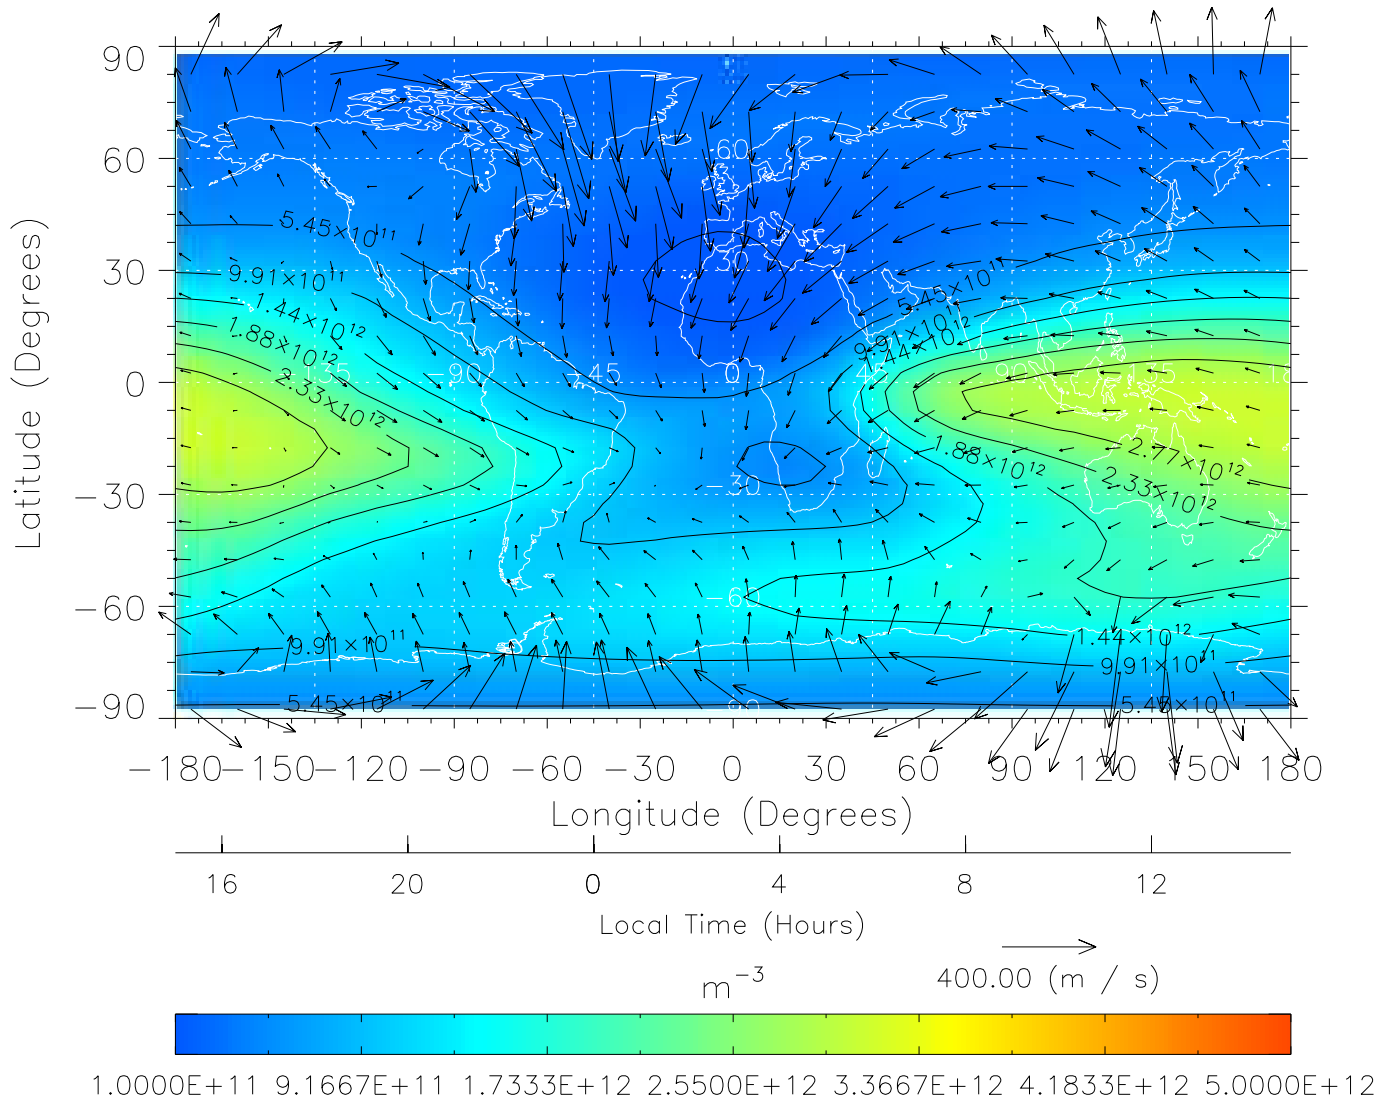

TIME-GCM MAP NmF2 with Neutral Wind vectors  
 ZP = 2.00 UT = 0.00 DOY = 197

Created: Thu Mar 10 14:07:02 2005

From: /tgcm/histories/secondary/Bastille/Bastille\_v1/197.nc

TIME-GCM MAP NmF2 with Neutral Wind vectors  
 ZP = 2.00 UT = 1.00 DOY = 197

Created: Thu Mar 10 14:07:03 2005

From: /tgcm/histories/secondary/Bastille/Bastille\_v1/197.nc

TIME-GCM MAP NmF2 with Neutral Wind vectors  
 ZP = 2.00 UT = 2.00 DOY = 197

Created: Thu Mar 10 14:07:03 2005  
 From: /tgcm/histories/secondary/Bastille/Bastille\_v1/197.nc

TIME-GCM MAP NmF2 with Neutral Wind vectors  
 ZP = 2.00 UT = 3.00 DOY = 197

Created: Thu Mar 10 14:07:04 2005

From: /tgcm/histories/secondary/Bastille/Bastille\_v1/197.nc

TIME-GCM MAP NmF2 with Neutral Wind vectors  
 ZP = 2.00 UT = 4.00 DOY = 197