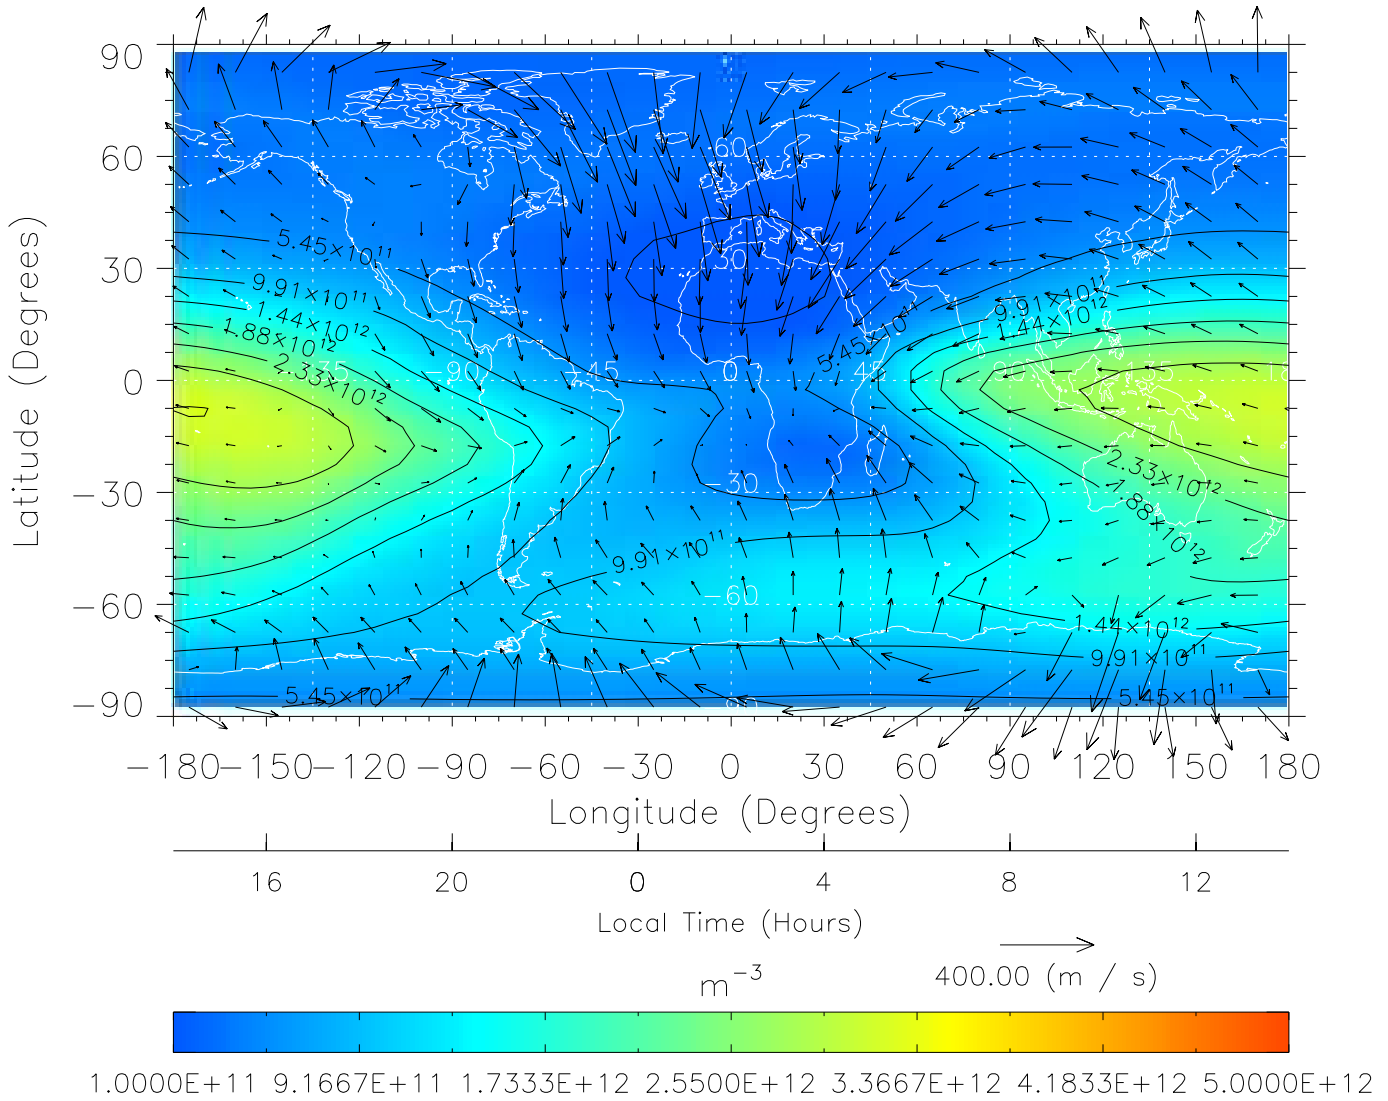

TIME-GCM MAP NmF2 with Neutral Wind vectors  
 ZP = 2.00 UT = 0.00 DOY = 197

Created: Thu Mar 10 14:07:02 2005

From: /tgcm/histories/secondary/Bastille/Bastille\_v1/197.nc

TIME-GCM MAP NmF2 with Neutral Wind vectors  
 ZP = 2.00 UT = 1.00 DOY = 197

Created: Thu Mar 10 14:07:03 2005

From: /tgcm/histories/secondary/Bastille/Bastille\_v1/197.nc

TIME-GCM MAP NmF2 with Neutral Wind vectors  
 ZP = 2.00 UT = 2.00 DOY = 197

Created: Thu Mar 10 14:07:03 2005  
 From: /tgcm/histories/secondary/Bastille/Bastille\_v1/197.nc