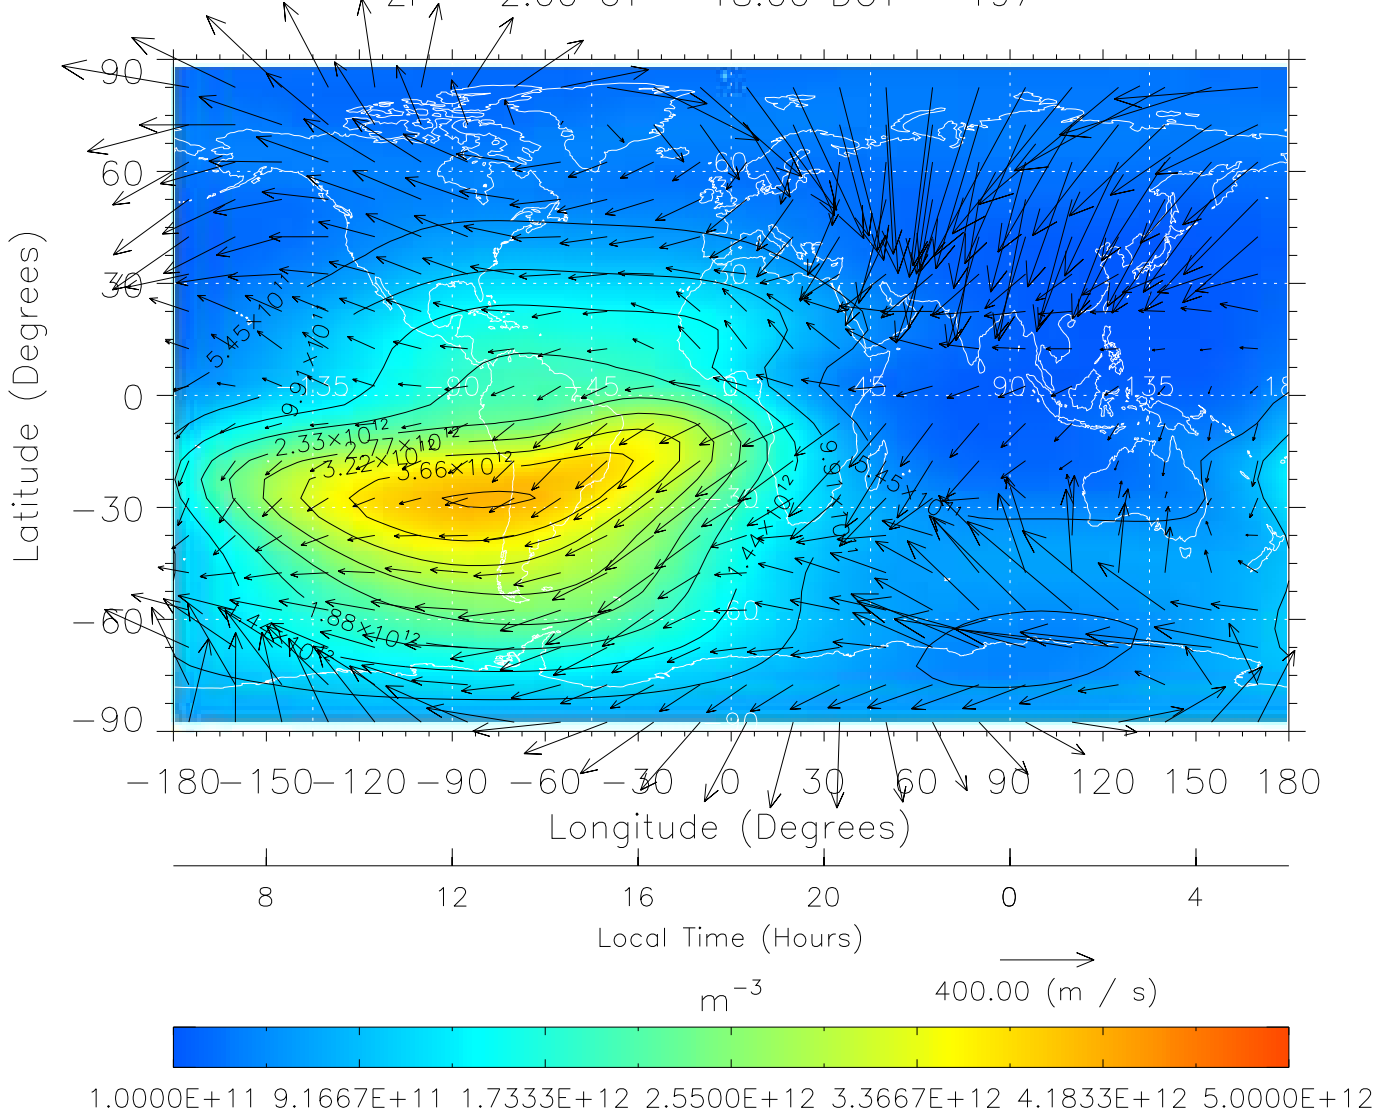

TIME-GCM MAP NmF2 with Neutral Wind vectors
ZP = 2.00 UT = 18.00 DOY = 197

Created: Thu Mar 10 14:07:11 2005

From: /tgcm/histories/secondary/Bastille/Bastille_v1/197.nc