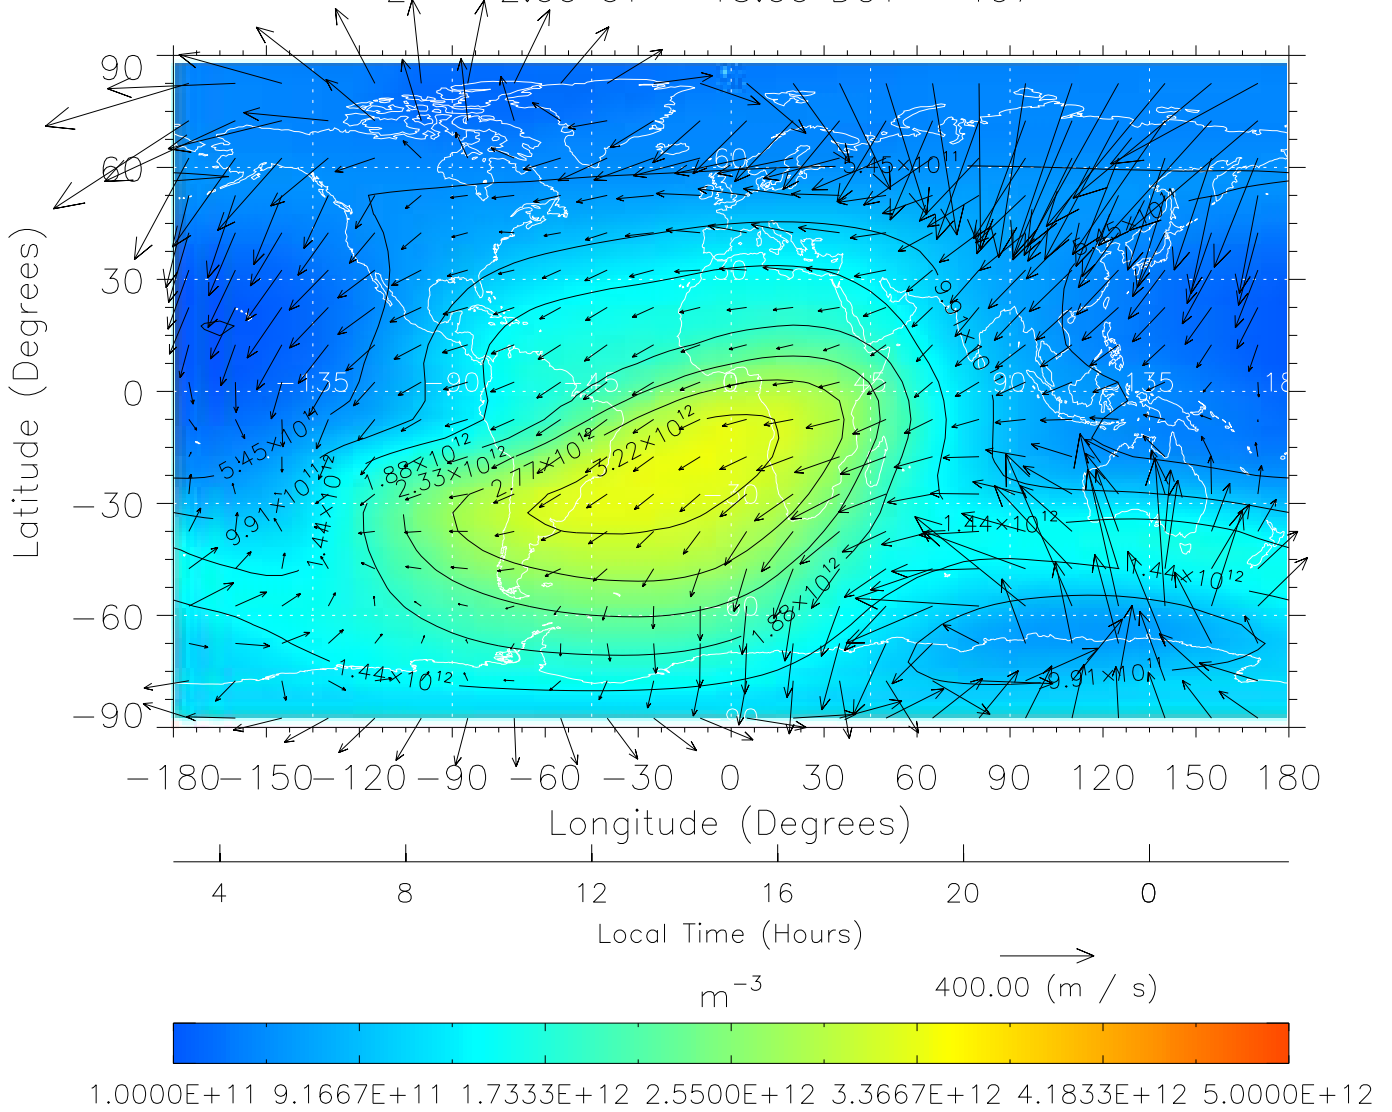

2000 UT = 14.00 DOY = 197

Created: Thu Mar 10 14:07:09 2005

From: /tgcm/histories/secondary/Bastille/Bastille\_v1/197.nc

TIME-GCM MAP NmF2 with Neutral Wind vectors  
 ZP = 2.00 UT = 15.00 DOY = 197

Created: Thu Mar 10 14:07:09 2005