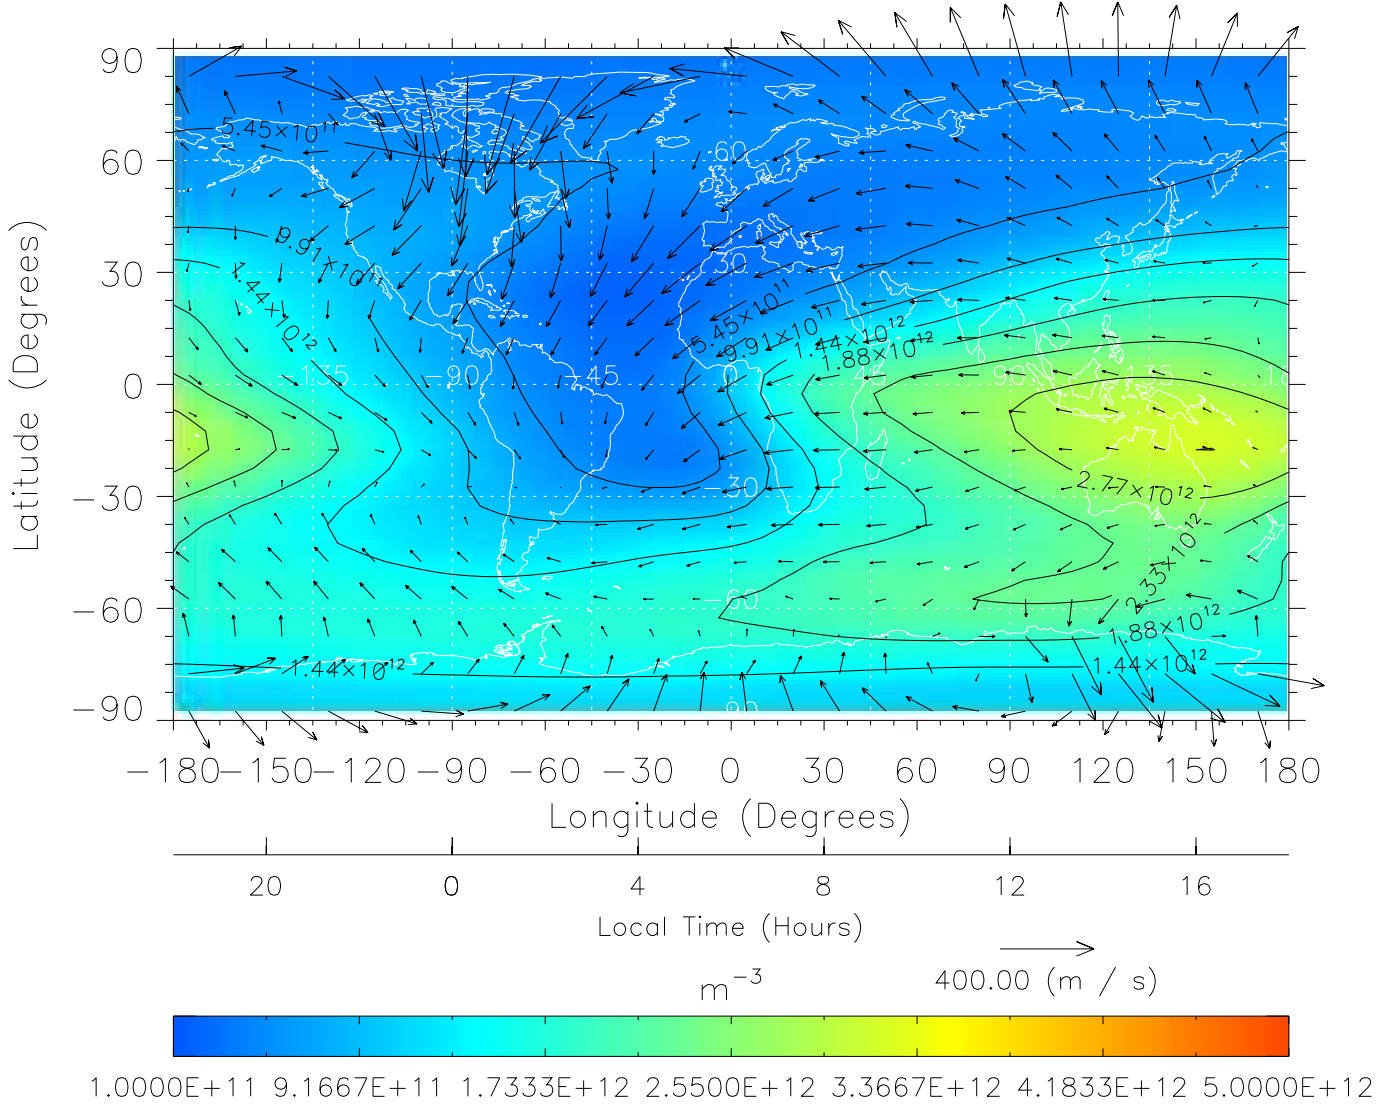

TIME-GCM MAP NmF2 with Neutral Wind vectors
ZP = 2.00 UT = 6.00 DOY = 197

Created: Thu Mar 10 14:07:05 2005

From: /tgcm/histories/secondary/Bastille/Bastille_v1/197.nc