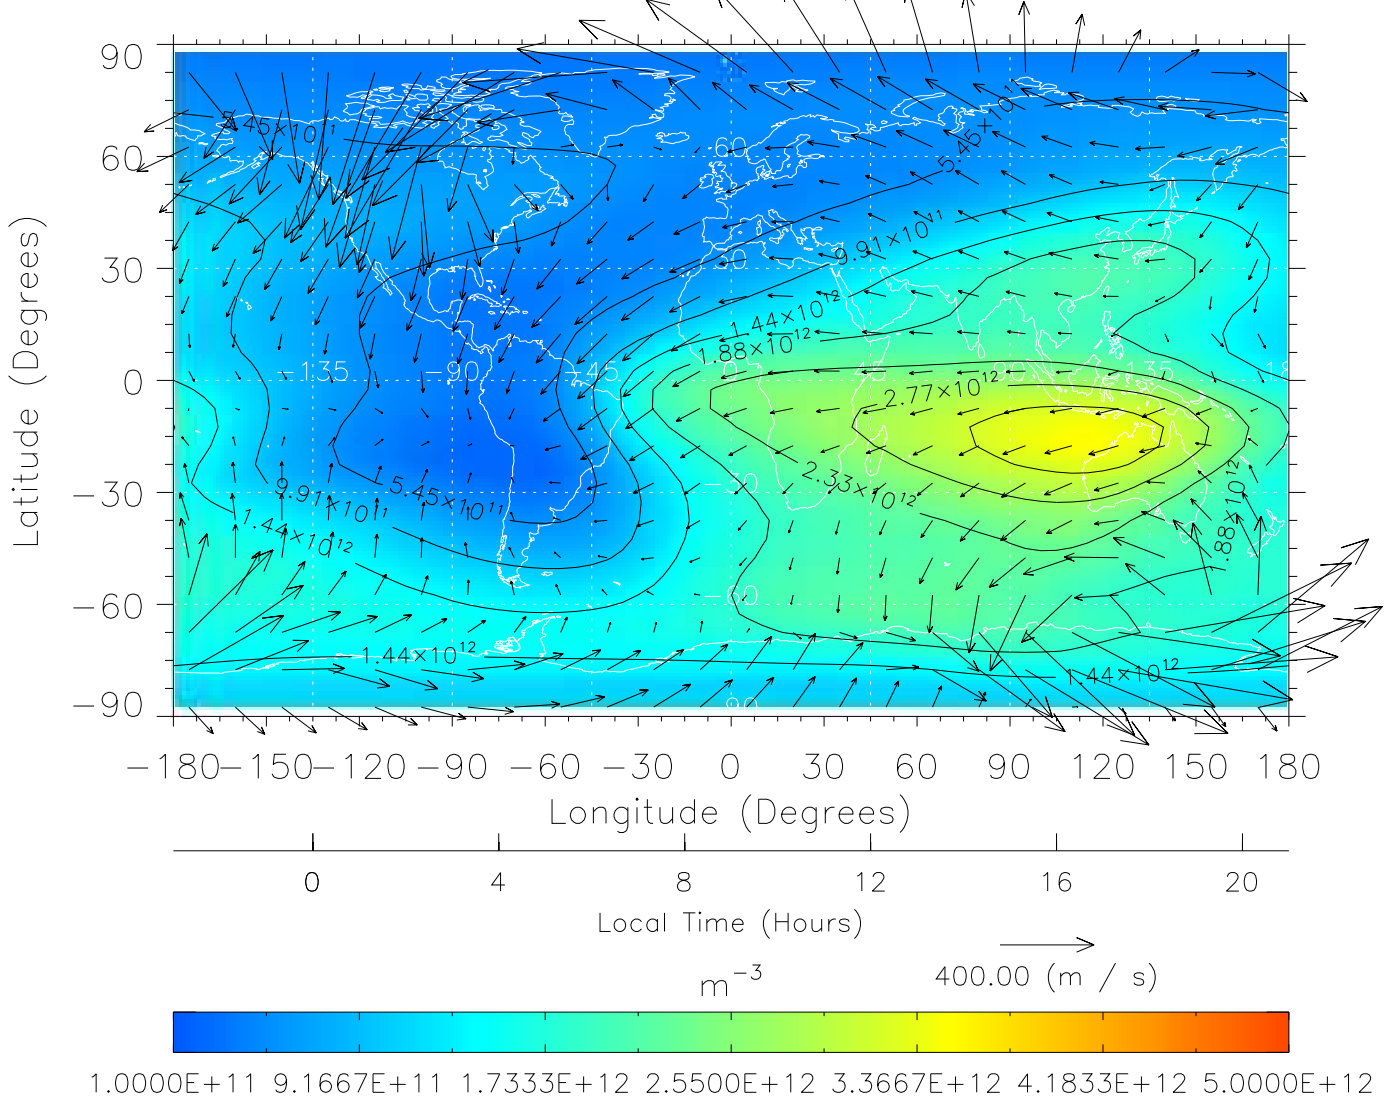

TIME-GCM MAP NmF2 with Neutral Wind vectors

ZP = 2.00 UT = 9.00 DOY = 197

Created: Thu Mar 10 14:07:06 2005

From: /tgcm/histories/secondary/Bastille/Bastille_v1/197.nc