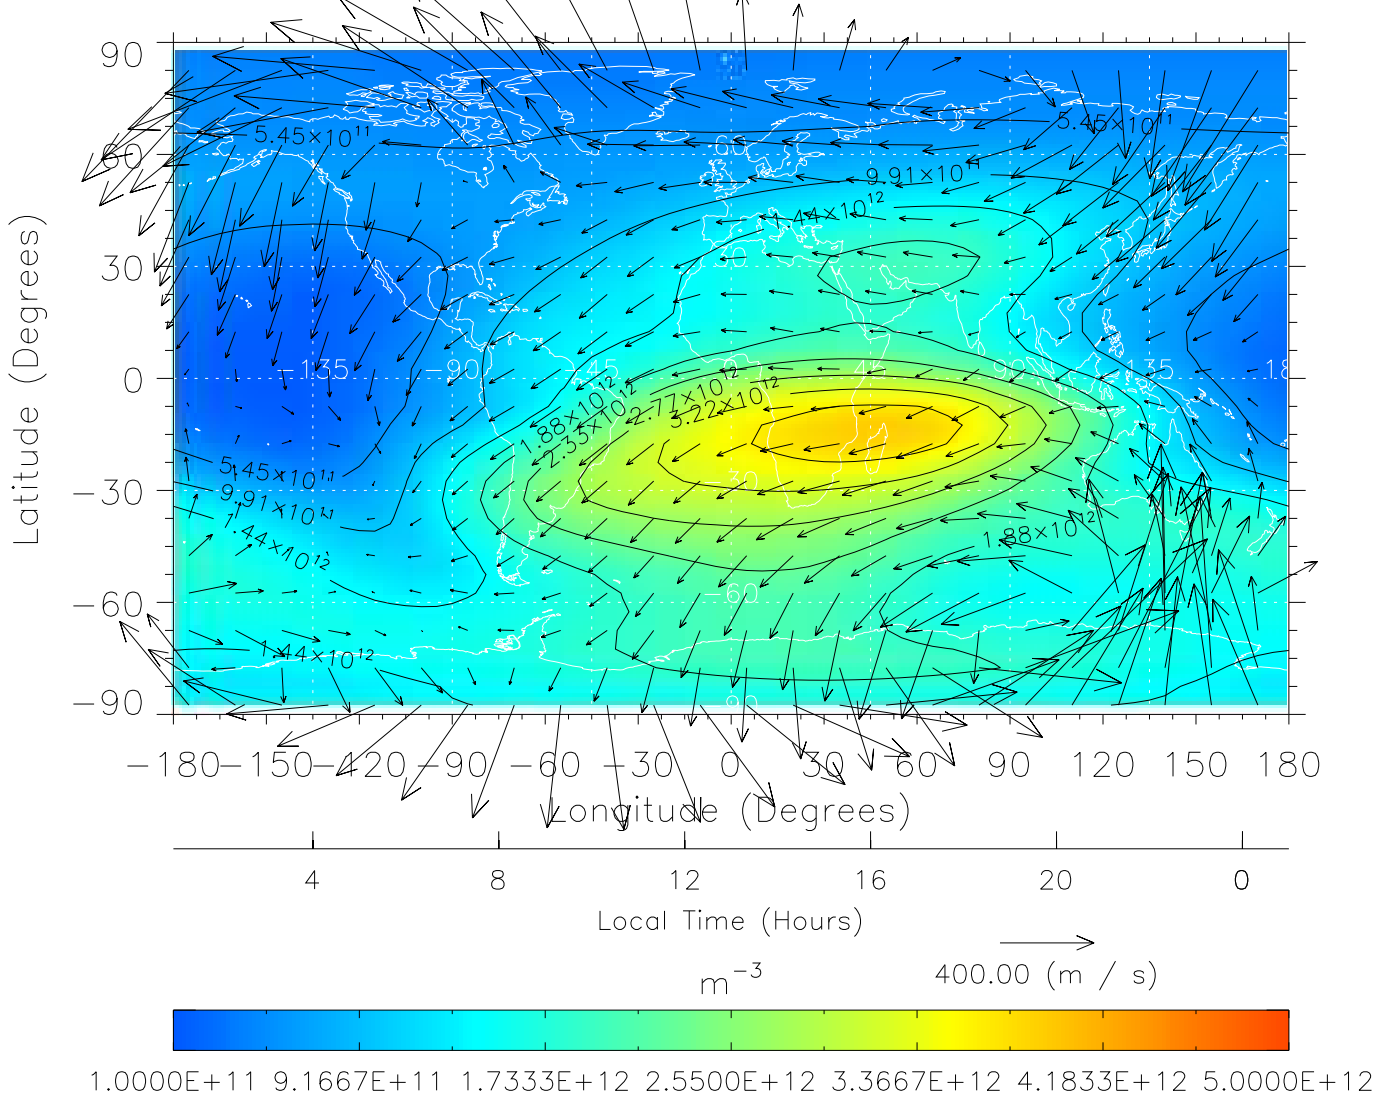

TIME-GCM MAP NmF2 with Neutral Wind vectors

ZP = 2.00 UT = 13.00 DOY = 197

Created: Thu Mar 10 14:07:08 2005

From: /tgcm/histories/secondary/Bastille/Bastille_v1/197.nc