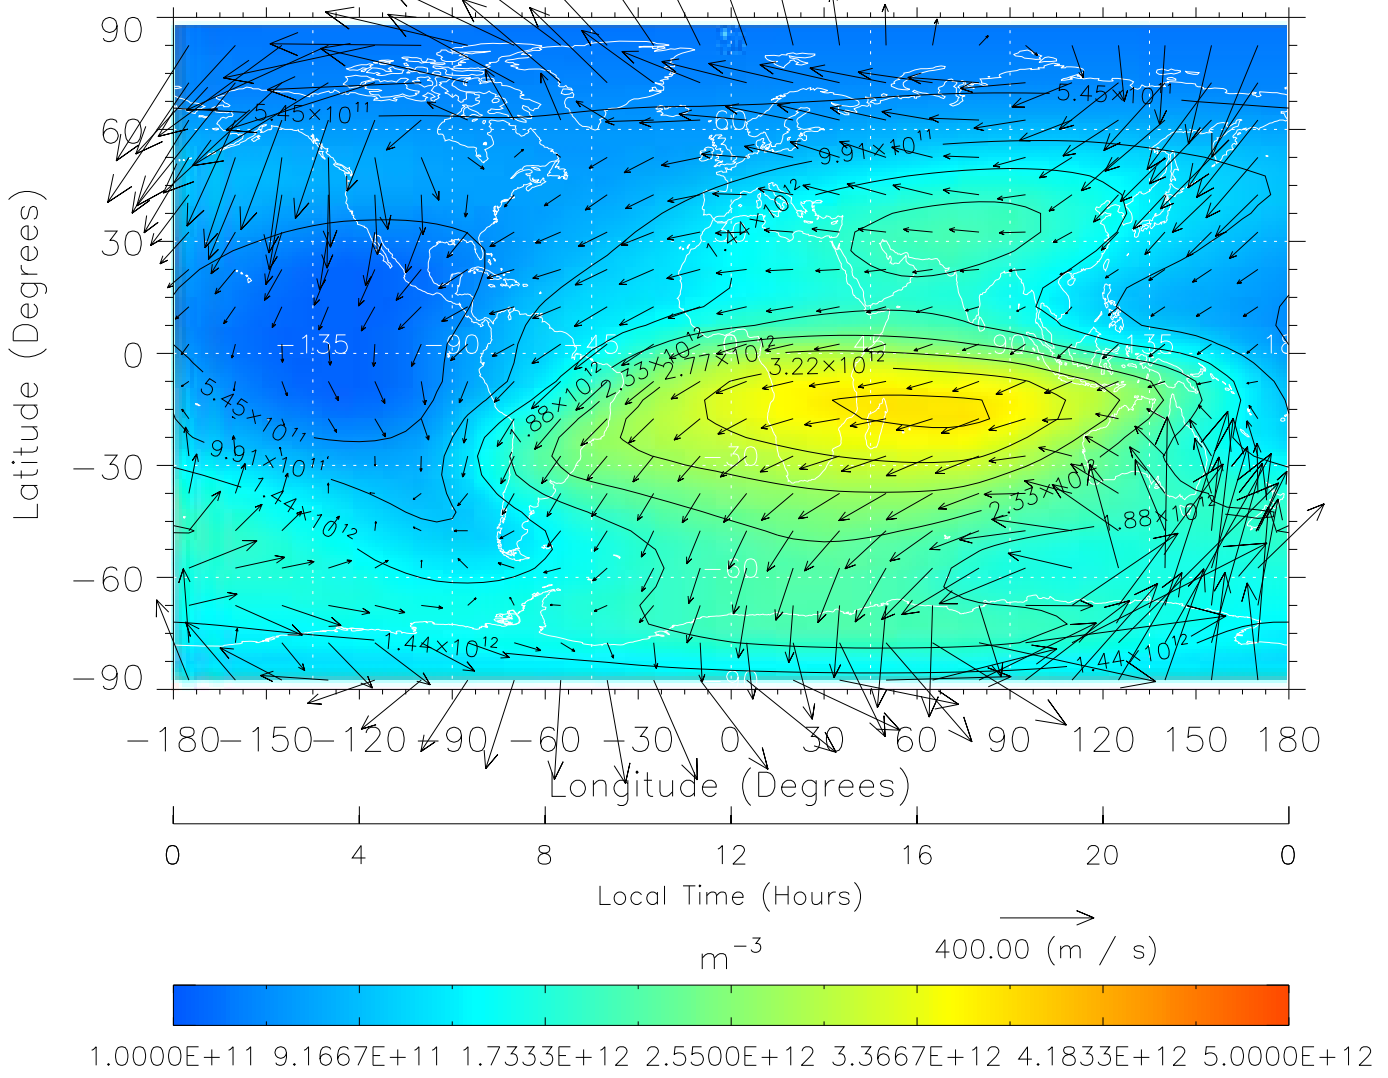

TIME-GCM MAP NmF2 with Neutral Wind vectors
ZP = 2.00 UT = 12.00 DOY = 197

Created: Thu Mar 10 14:07:08 2005
From: /tgcm/histories/secondary/Bastille/Bastille_v1/197.nc