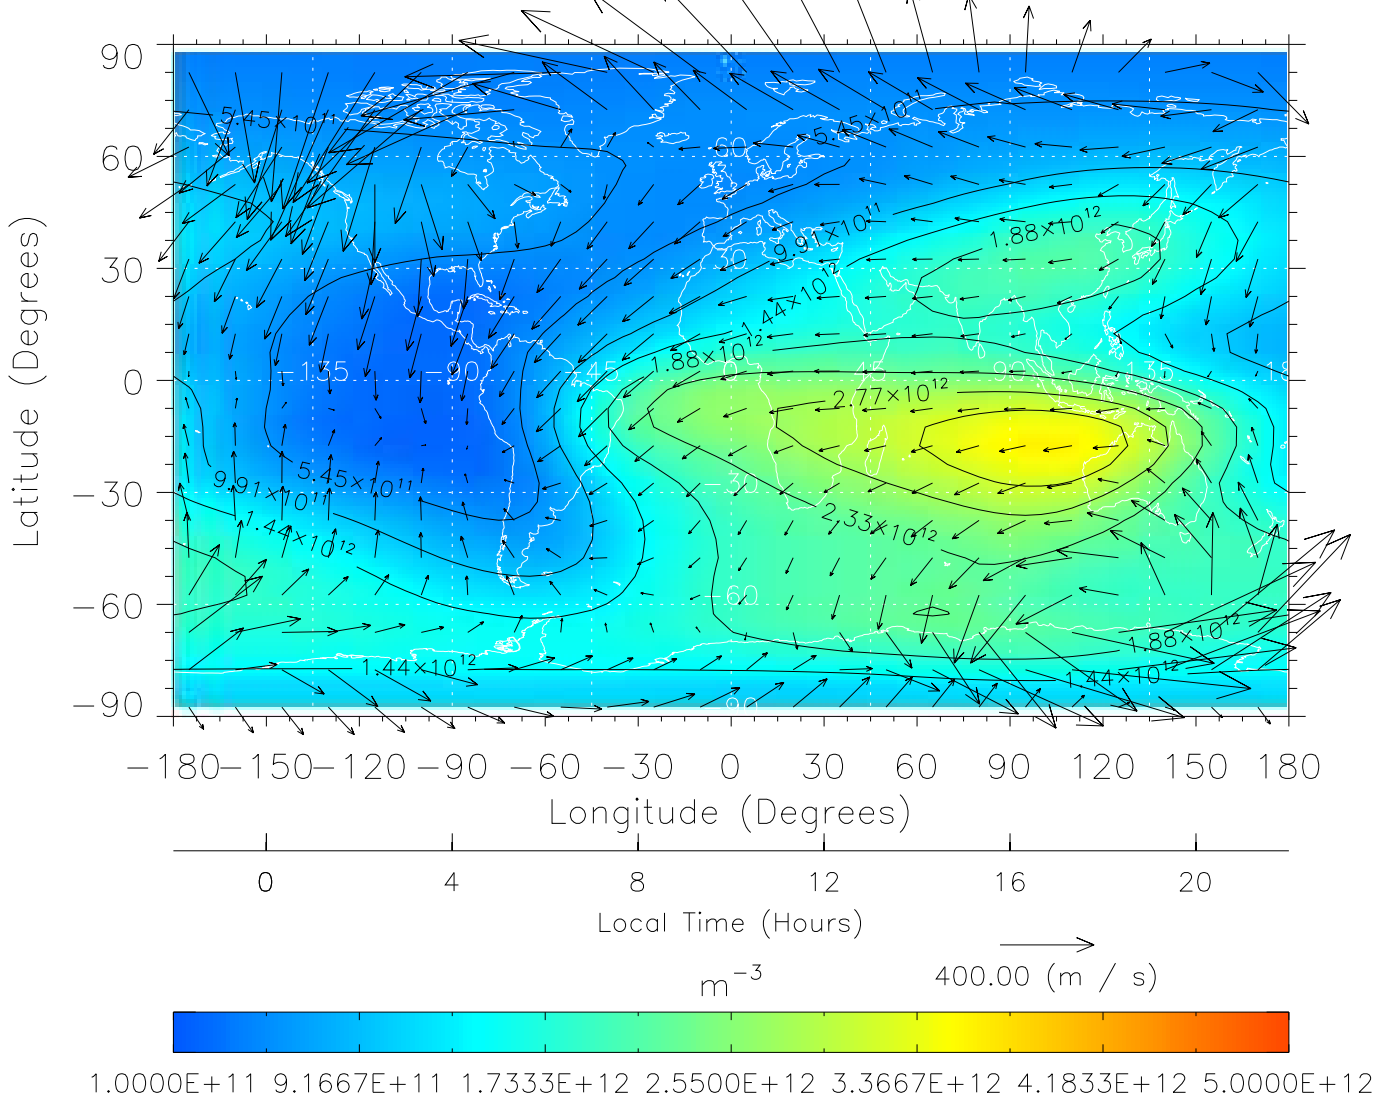

TIME-GCM MAP NmF2 with Neutral Wind vectors

ZP = 2.00 UT = 10.00 DOY = 197

Created: Thu Mar 10 14:07:07 2005

From: /tgcm/histories/secondary/Bastille/Bastille_v1/197.nc