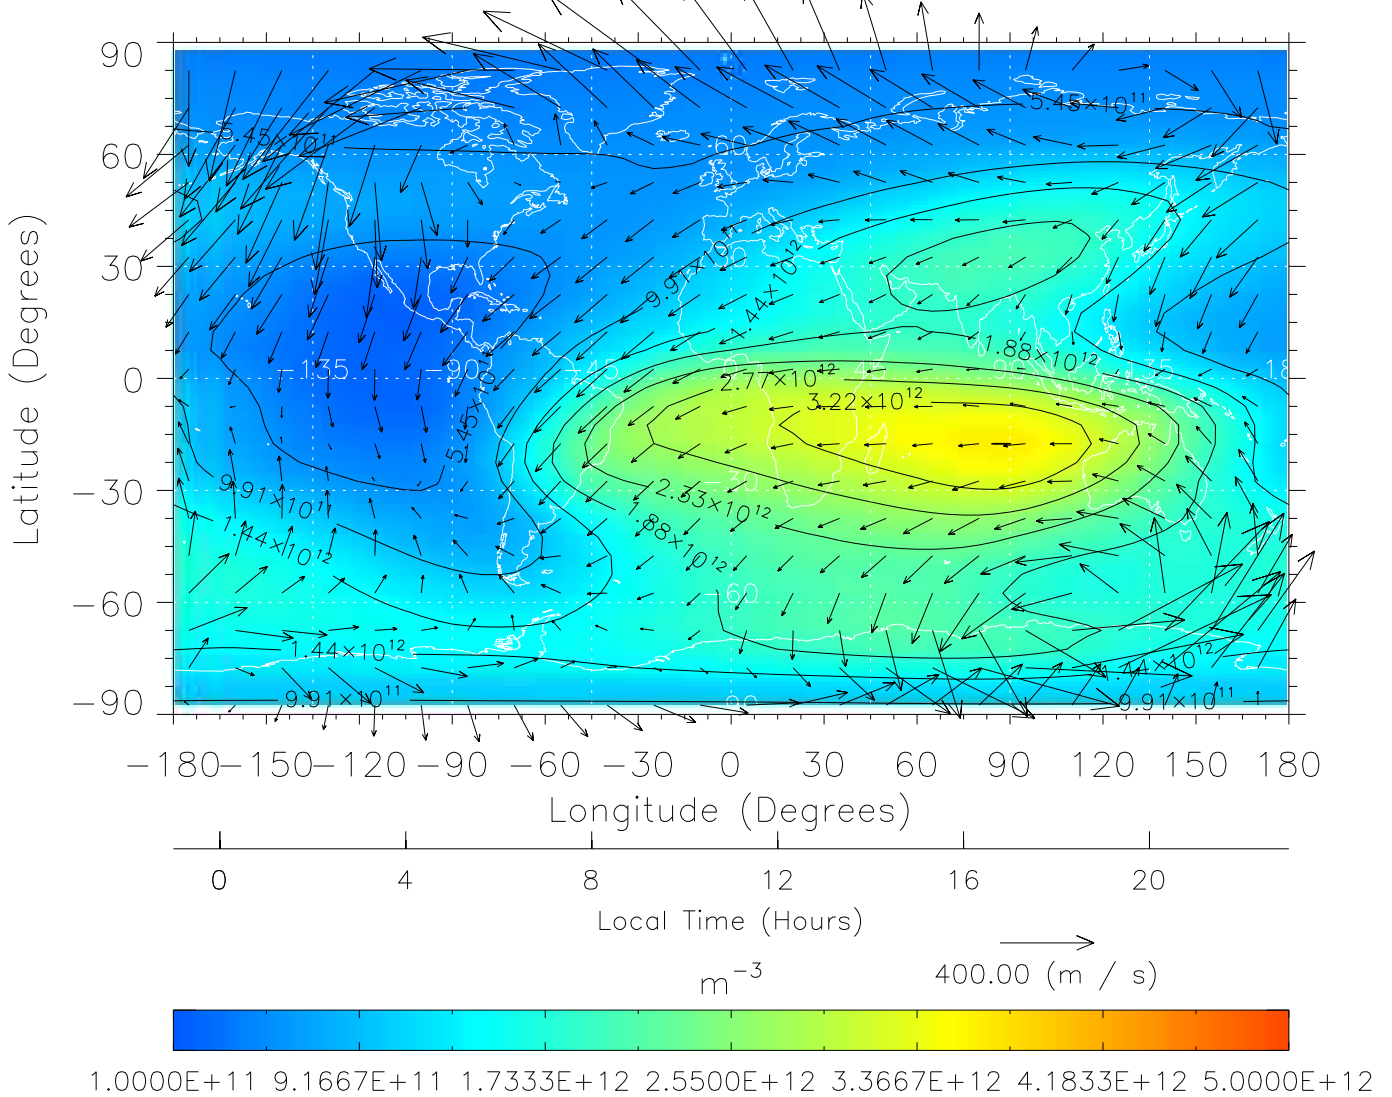

TIME-GCM MAP NmF2 with Neutral Wind vectors

ZP = 2.00 UT = 10.00 DOY = 197

Created: Thu Mar 10 14:07:07 2005

From: /tgcm/histories/secondary/Bastille/Bastille\_v1/197.nc

TIME-GCM MAP NmF2 with Neutral Wind vectors  
 ZP = 2.00 UT = 11.00 DOY = 197