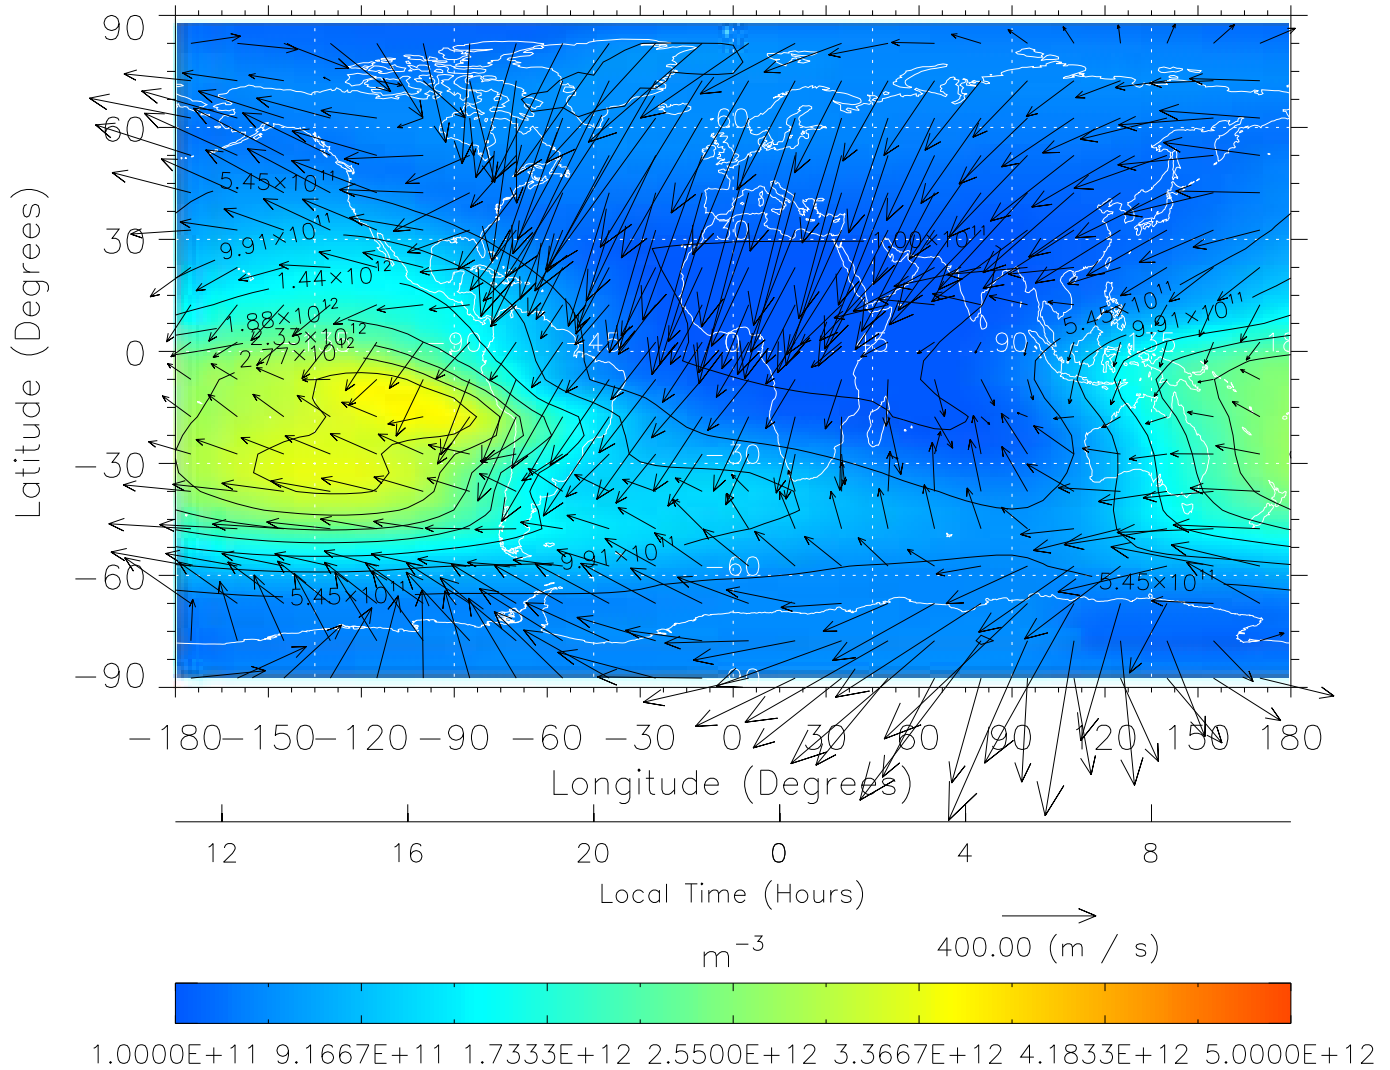

TIME-GCM MAP NmF2 with Neutral Wind vectors
ZP = 2.00 UT = 23.00 DOY = 197

Created: Thu Mar 10 14:07:13 2005
From: /tgcm/histories/secondary/Bastille/Bastille_v1/197.nc