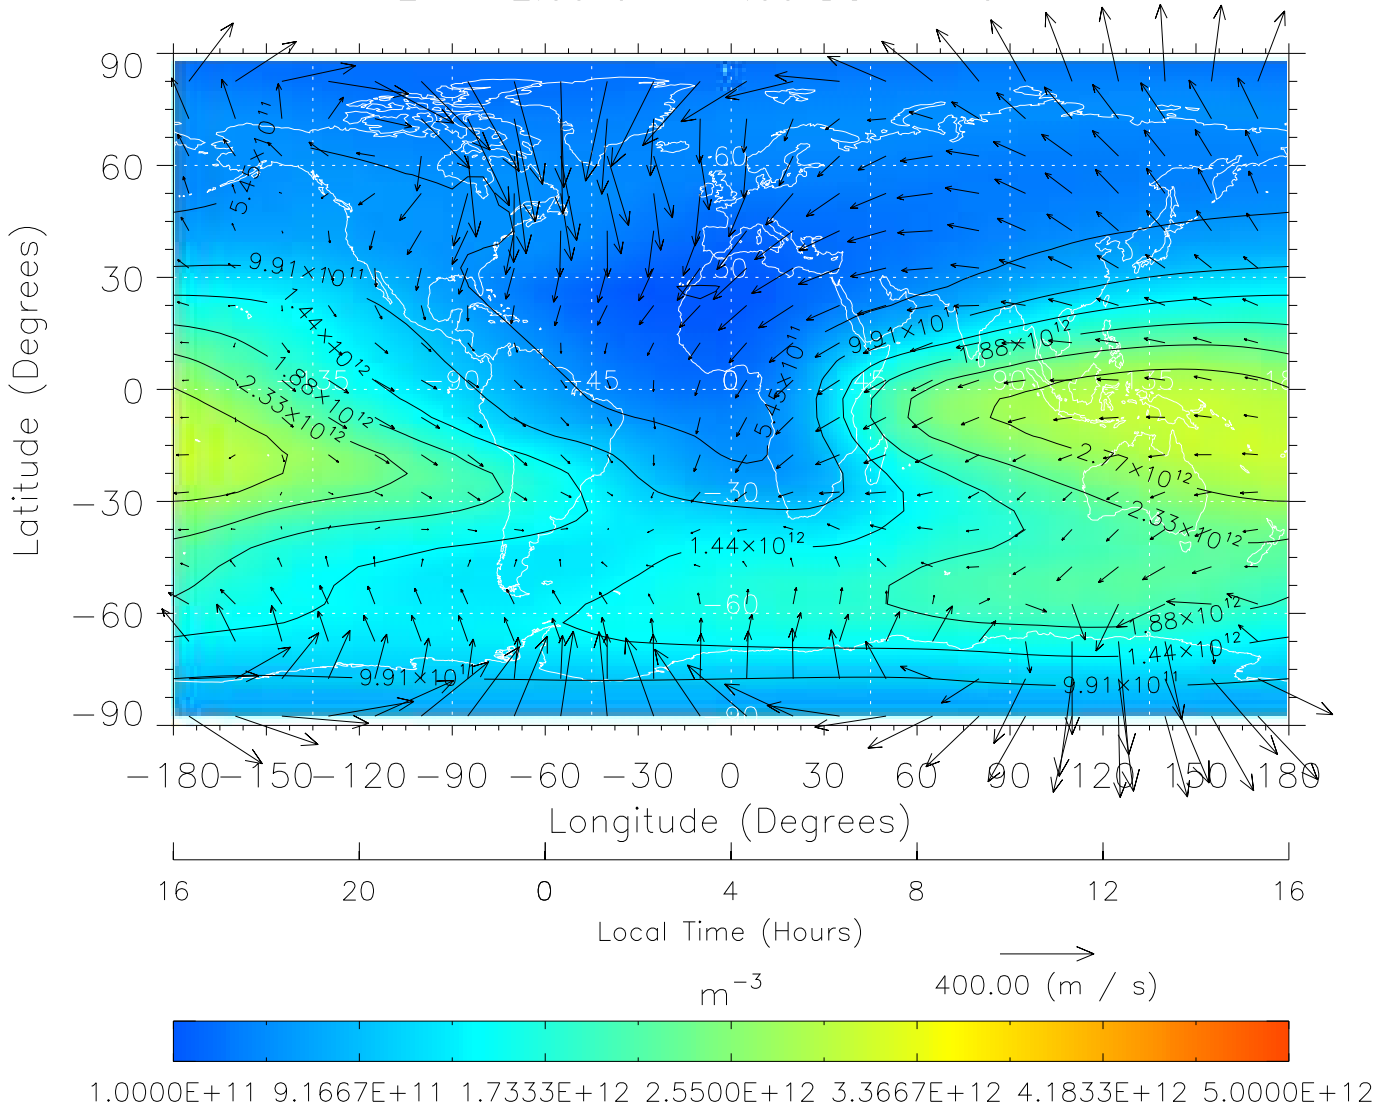

TIME-GCM MAP NmF2 with Neutral Wind vectors  
 ZP = 2.00 UT = 0.00 DOY = 197

Created: Thu Mar 10 14:07:02 2005

From: /tgcm/histories/secondary/Bastille/Bastille\_v1/197.nc

TIME-GCM MAP NmF2 with Neutral Wind vectors  
 ZP = 2.00 UT = 1.00 DOY = 197

Created: Thu Mar 10 14:07:03 2005

From: /tgcm/histories/secondary/Bastille/Bastille\_v1/197.nc

TIME-GCM MAP NmF2 with Neutral Wind vectors  
 ZP = 2.00 UT = 2.00 DOY = 197

Created: Thu Mar 10 14:07:03 2005  
 From: /tgcm/histories/secondary/Bastille/Bastille\_v1/197.nc

TIME-GCM MAP NmF2 with Neutral Wind vectors  
 ZP = 2.00 UT = 3.00 DOY = 197

Created: Thu Mar 10 14:07:04 2005

From: /tgcm/histories/secondary/Bastille/Bastille\_v1/197.nc

TIME-GCM MAP NmF2 with Neutral Wind vectors  
 ZP = 2.00 UT = 4.00 DOY = 197