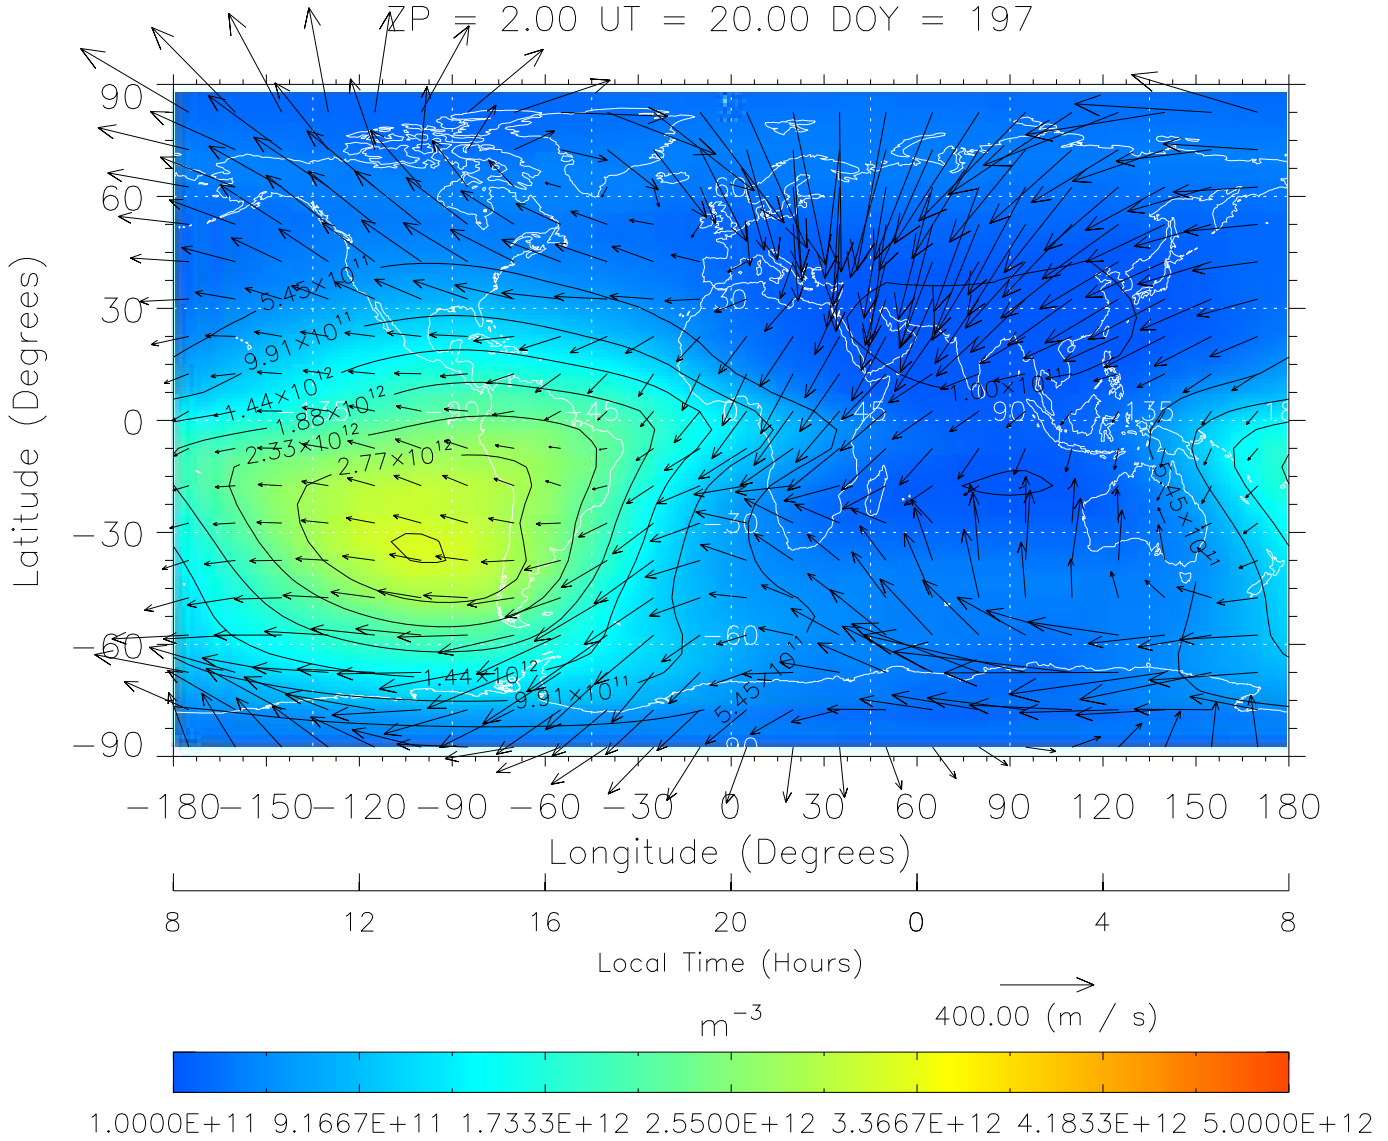

TIME-GCM MAP NmF2 with Neutral Wind vectors

ZP = 2.00 UT = 20.00 DOY = 197

Created: Thu Mar 10 14:07:12 2005

From: /tgcm/histories/secondary/Bastille/Bastille_v1/197.nc