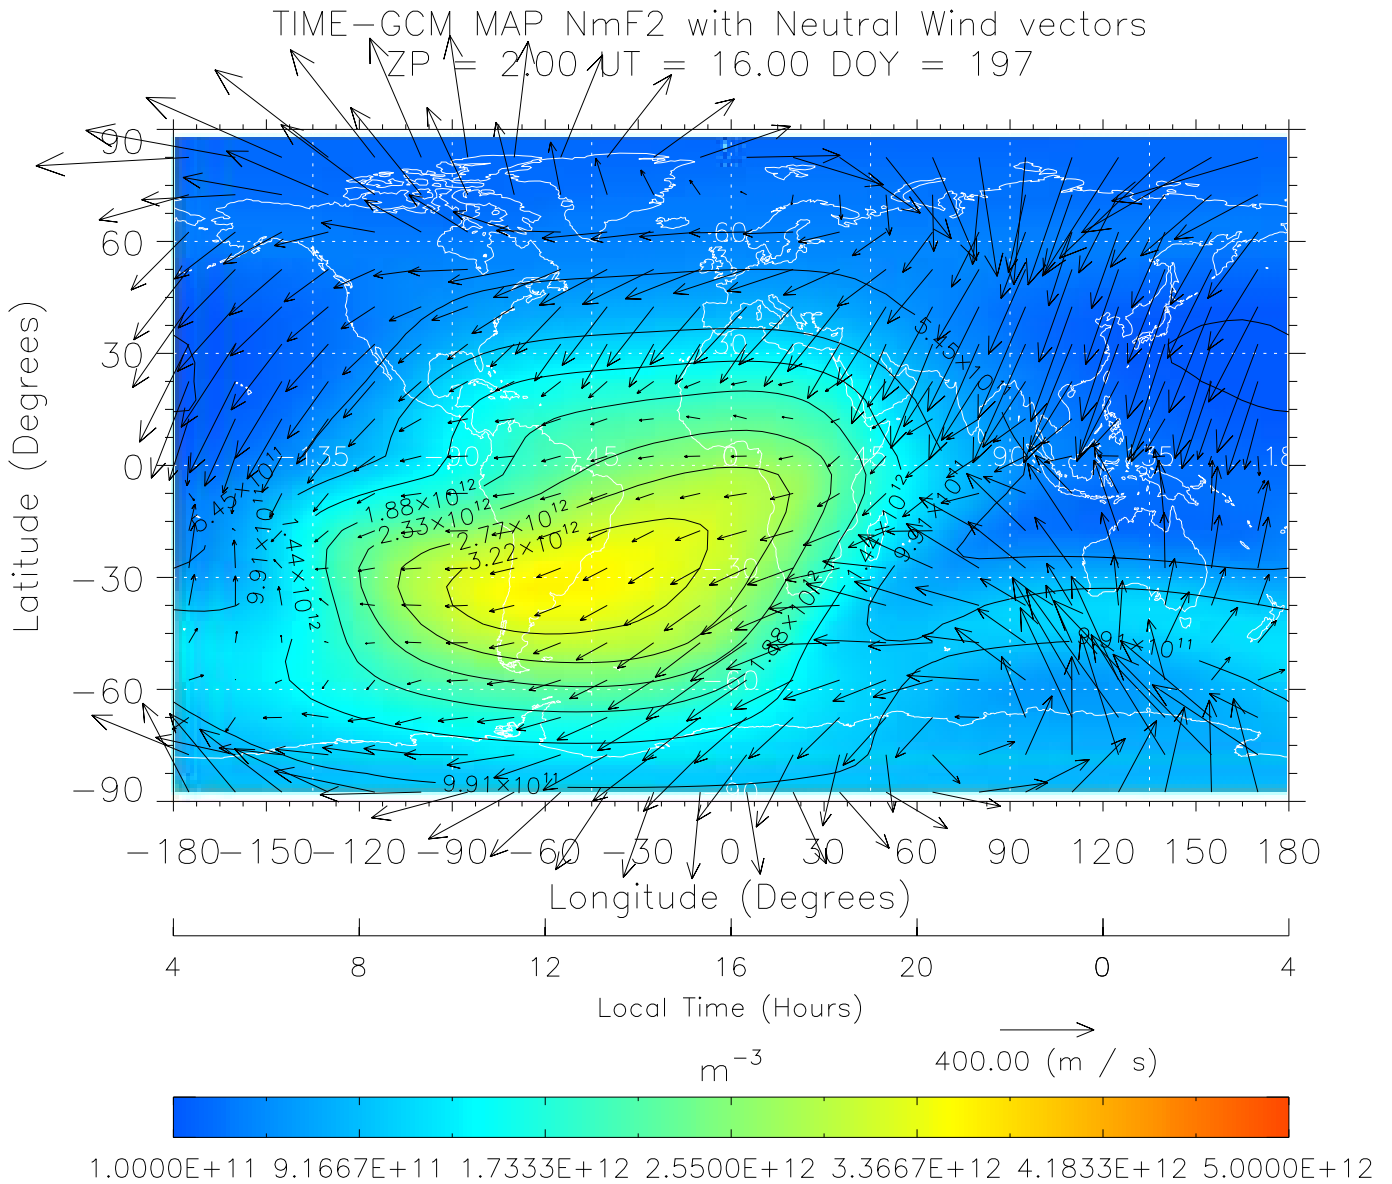

Created: Thu Mar 10 14:07:10 2005

From: /tgcm/histories/secondary/Bastille/Bastille_v1/197.nc