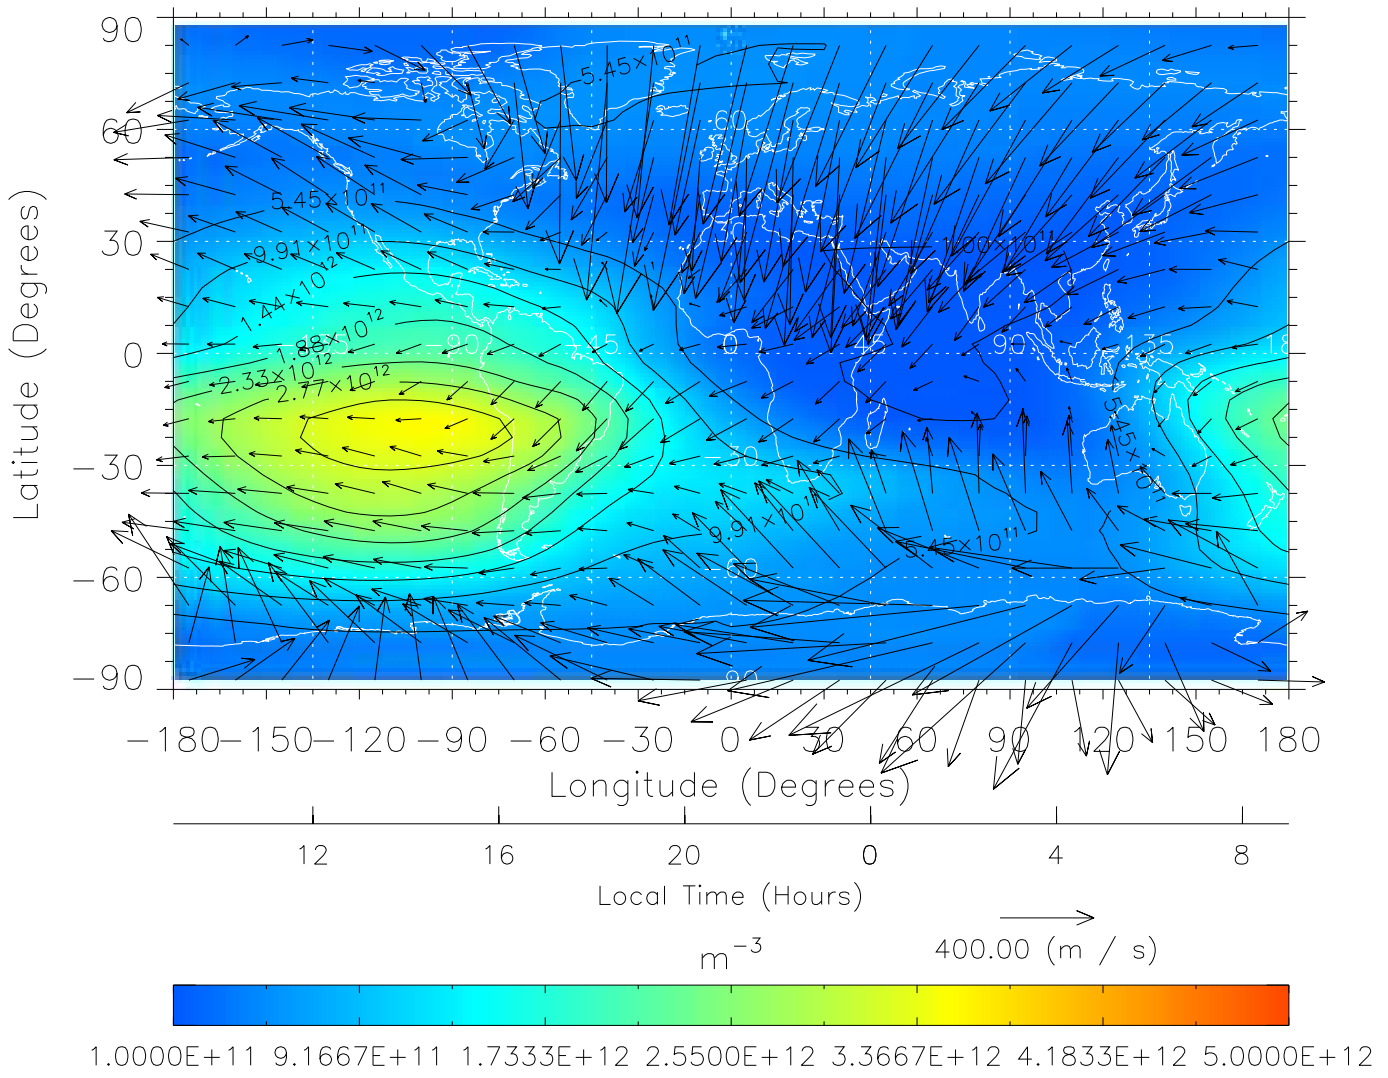

TIME-GCM MAP NmF2 with Neutral Wind vectors

ZP = 2.00 UT = 20.00 DOY = 197

Created: Thu Mar 10 14:07:12 2005

From: /tgcm/histories/secondary/Bastille/Bastille\_v1/197.nc

TIME-GCM MAP NmF2 with Neutral Wind vectors  
 ZP = 2.00 UT = 21.00 DOY = 197