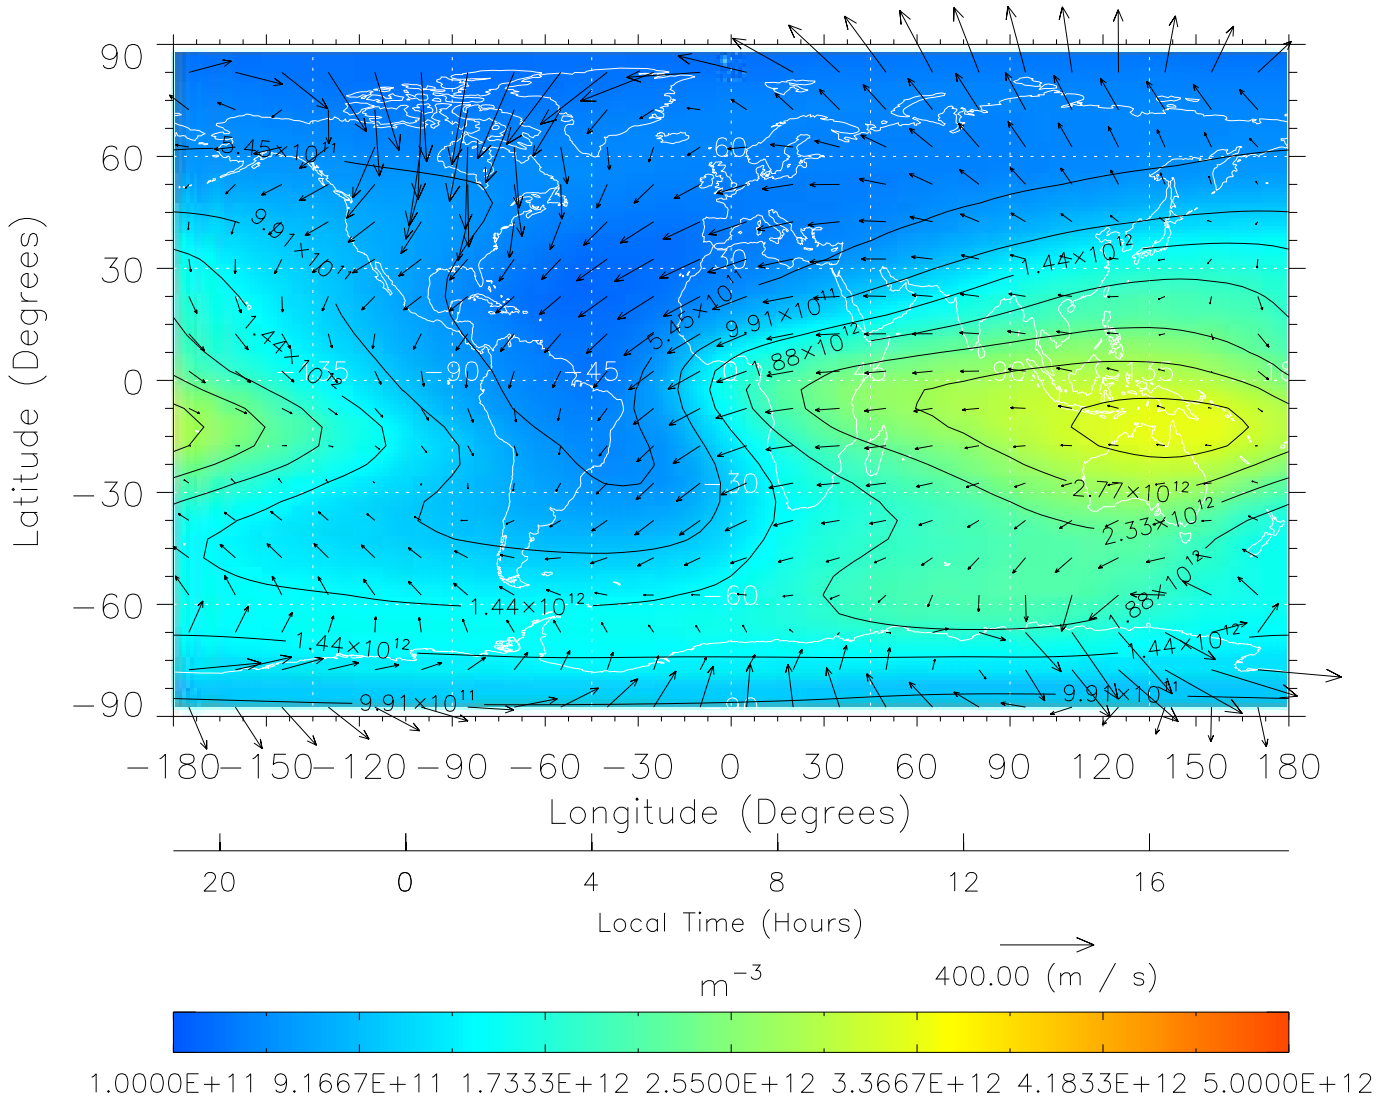

From: /tgcm/histories/secondary/Bastille/Bastille\_v1/197.nc

TIME-GCM MAP NmF2 with Neutral Wind vectors  
 ZP = 2.00 UT = 6.00 DOY = 197

Created: Thu Mar 10 14:07:05 2005

From: /tgcm/histories/secondary/Bastille/Bastille\_v1/197.nc

TIME-GCM MAP NmF2 with Neutral Wind vectors  
 ZP = 2.00 UT = 7.00 DOY = 197

Created: Thu Mar 10 14:07:05 2005

From: /tgcm/histories/secondary/Bastille/Bastille\_v1/197.nc

TIME-GCM MAP NmF2 with Neutral Wind vectors  
 ZP = 2.00 UT = 8.00 DOY = 197