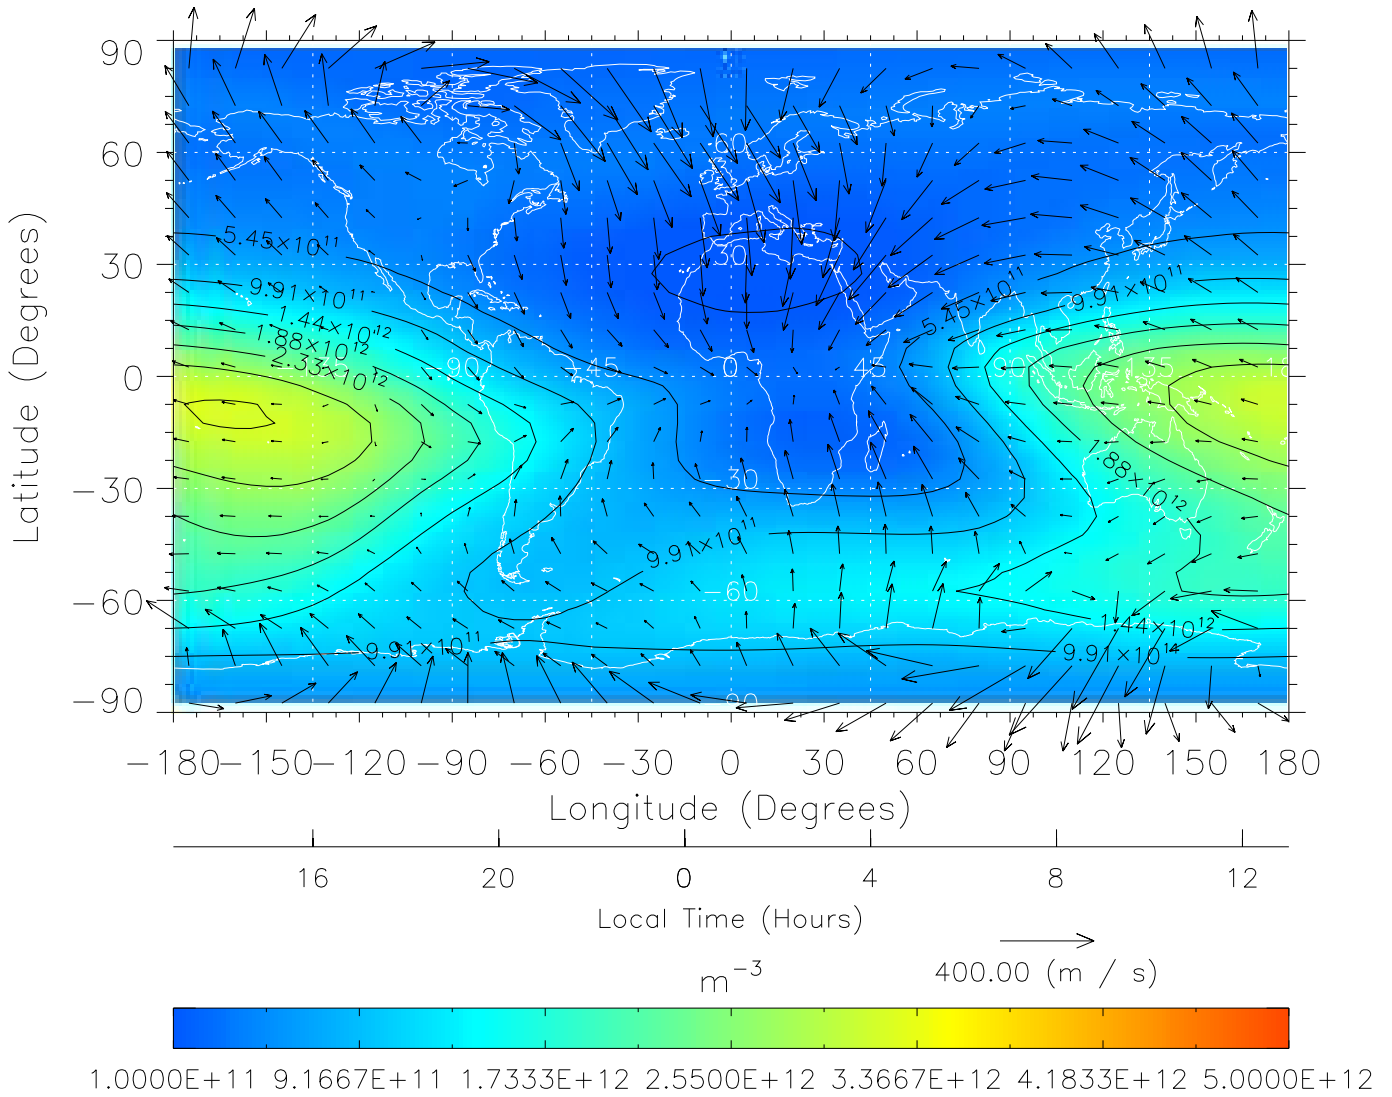

TIME-GCM MAP NmF2 with Neutral Wind vectors  
 ZP = 2.00 UT = 0.00 DOY = 197

Created: Thu Mar 10 14:07:02 2005

From: /tgcm/histories/secondary/Bastille/Bastille\_v1/197.nc

TIME-GCM MAP NmF2 with Neutral Wind vectors  
 ZP = 2.00 UT = 1.00 DOY = 197

Created: Thu Mar 10 14:07:03 2005

From: /tgcm/histories/secondary/Bastille/Bastille\_v1/197.nc

TIME-GCM MAP NmF2 with Neutral Wind vectors  
 ZP = 2.00 UT = 2.00 DOY = 197

Created: Thu Mar 10 14:07:03 2005  
 From: /tgcm/histories/secondary/Bastille/Bastille\_v1/197.nc