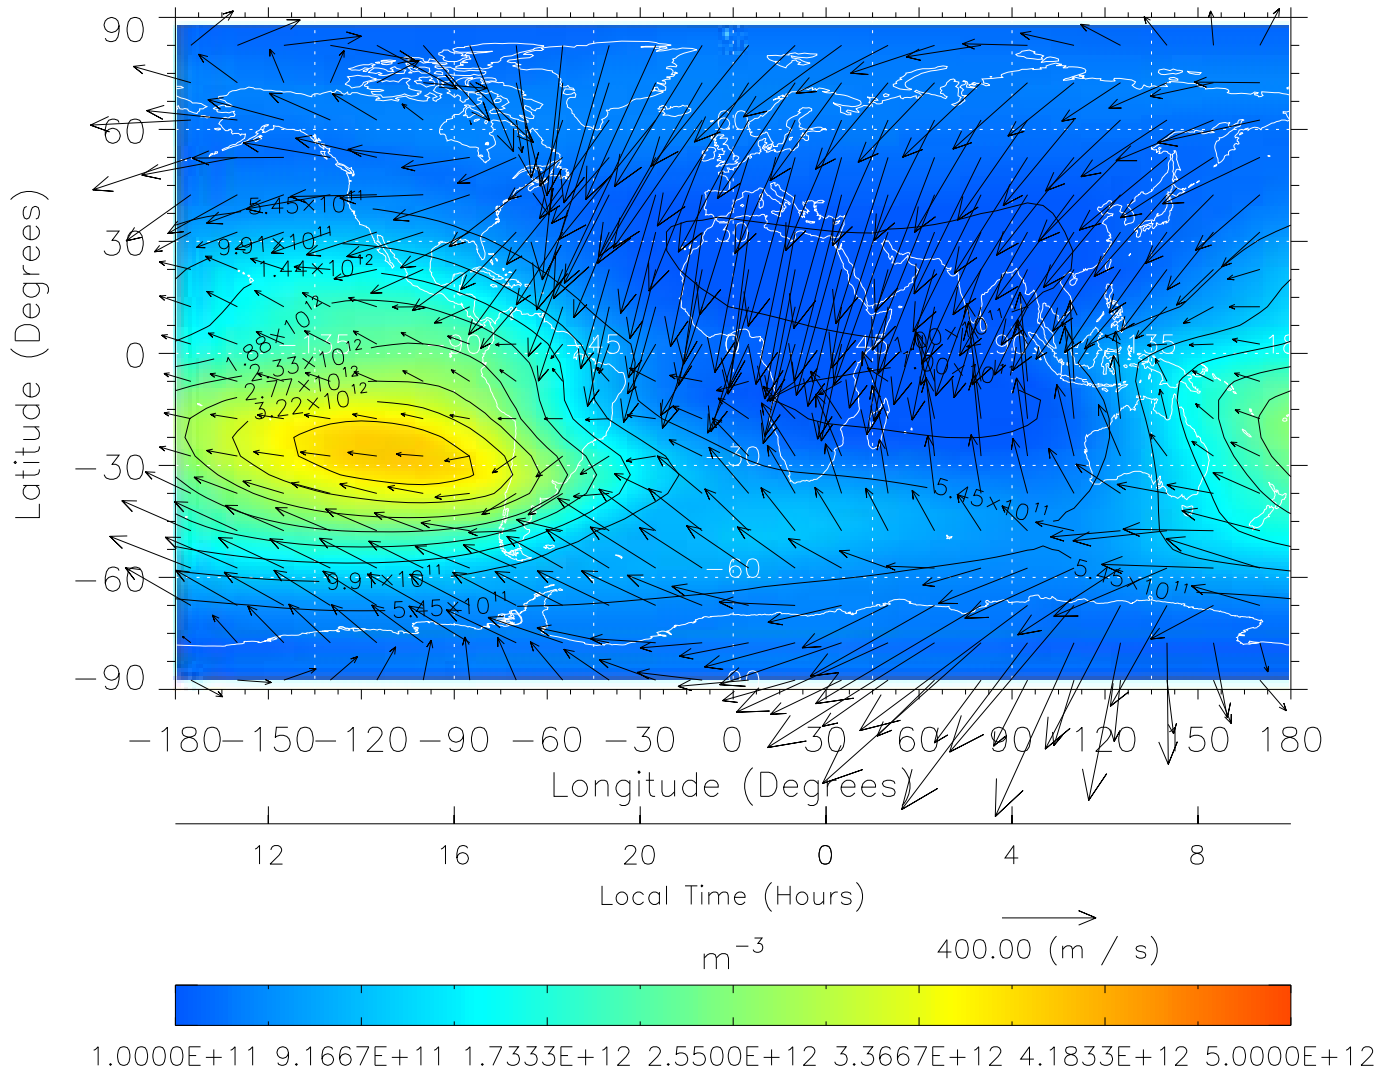

TIME-GCM MAP NmF2 with Neutral Wind vectors
ZP = 2.00 UT = 22.00 DOY = 197

Created: Thu Mar 10 14:07:13 2005

From: /tgcm/histories/secondary/Bastille/Bastille_v1/197.nc