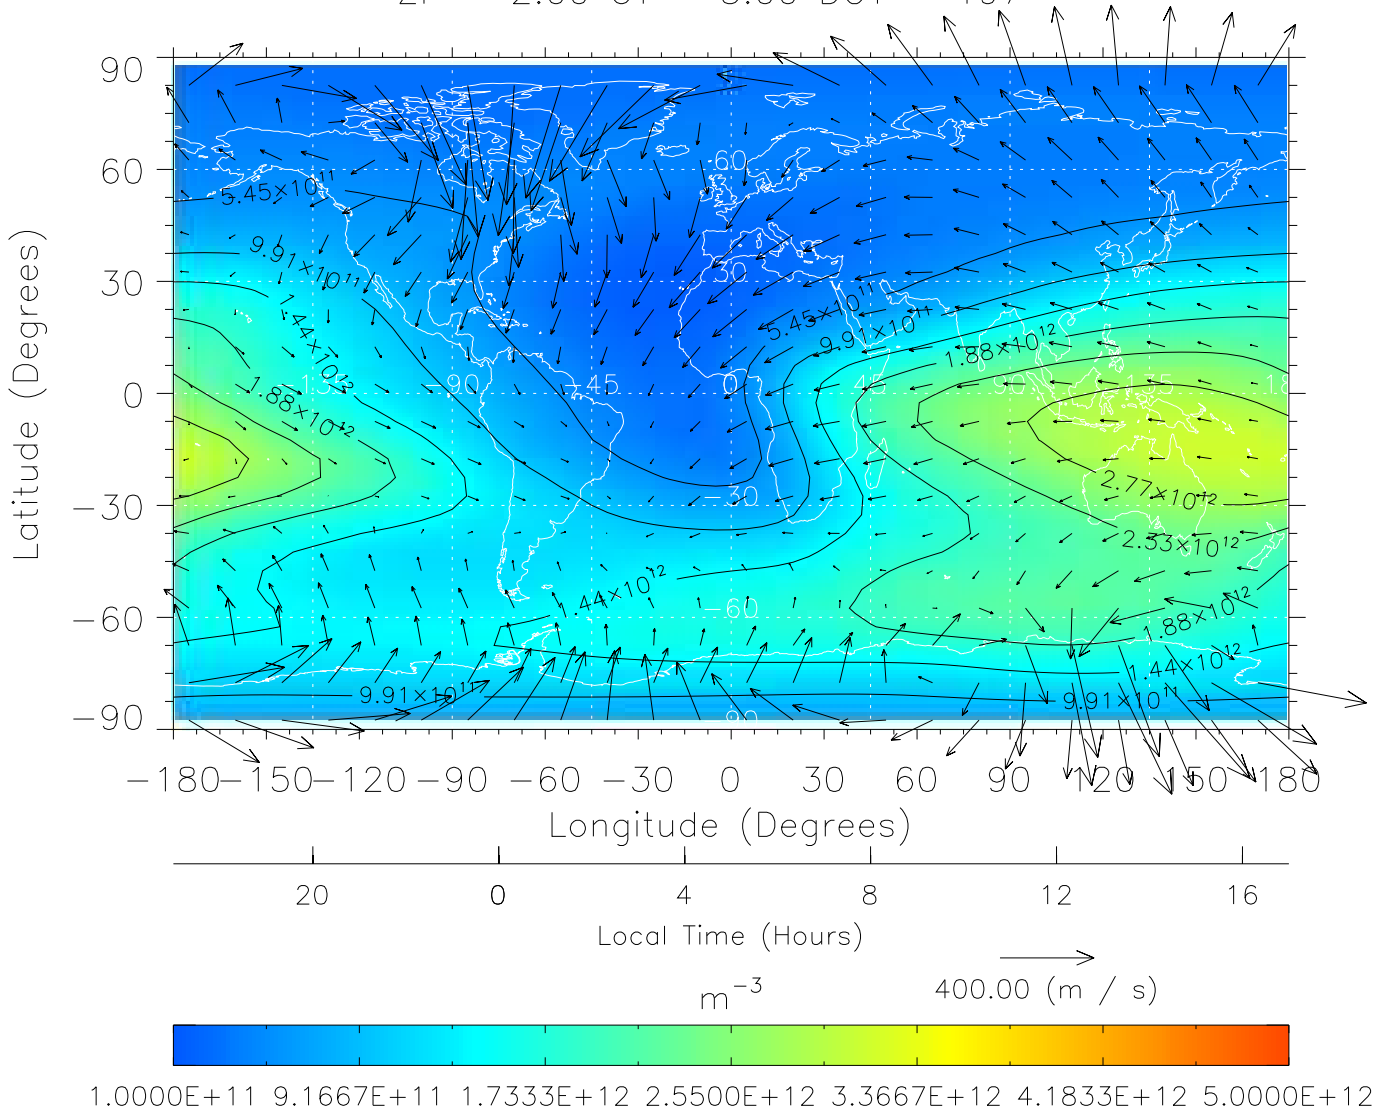

TIME-GCM MAP NmF2 with Neutral Wind vectors
ZP = 2.00 UT = 5.00 DOY = 197

Created: Thu Mar 10 14:07:05 2005

From: /tgcm/histories/secondary/Bastille/Bastille_v1/197.nc