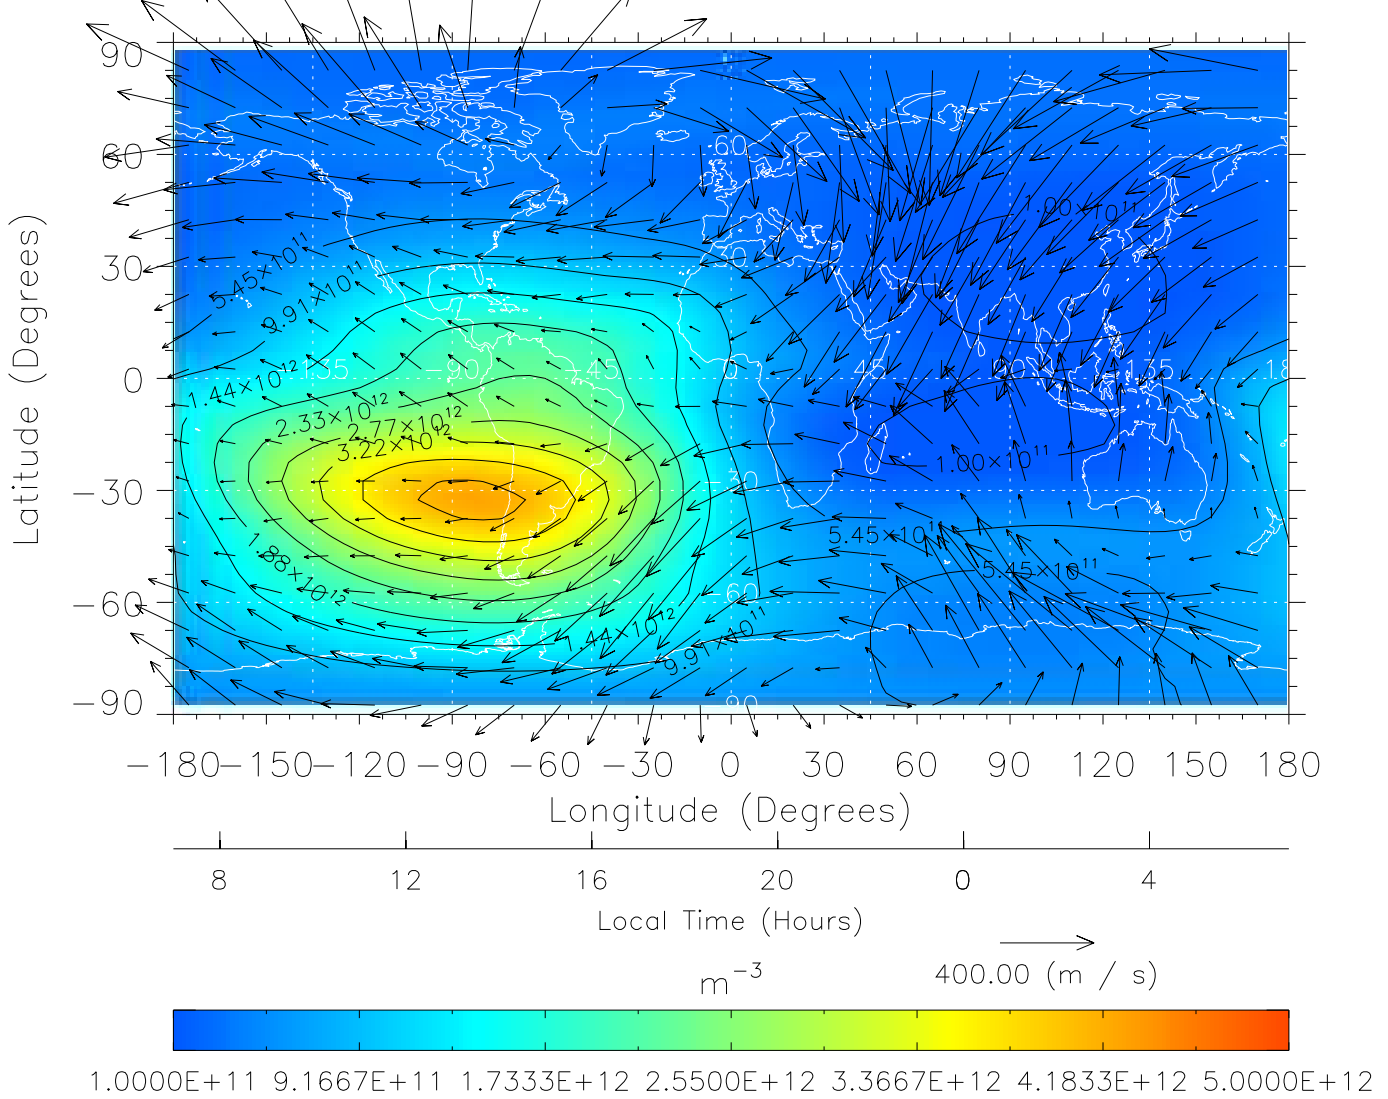

TIME-GCM MAP NmF2 with Neutral Wind vectors
ZP = 2.00 UT = 19.00 DOY = 197

Created: Thu Mar 10 14:07:11 2005

From: /tgcm/histories/secondary/Bastille/Bastille_v1/197.nc