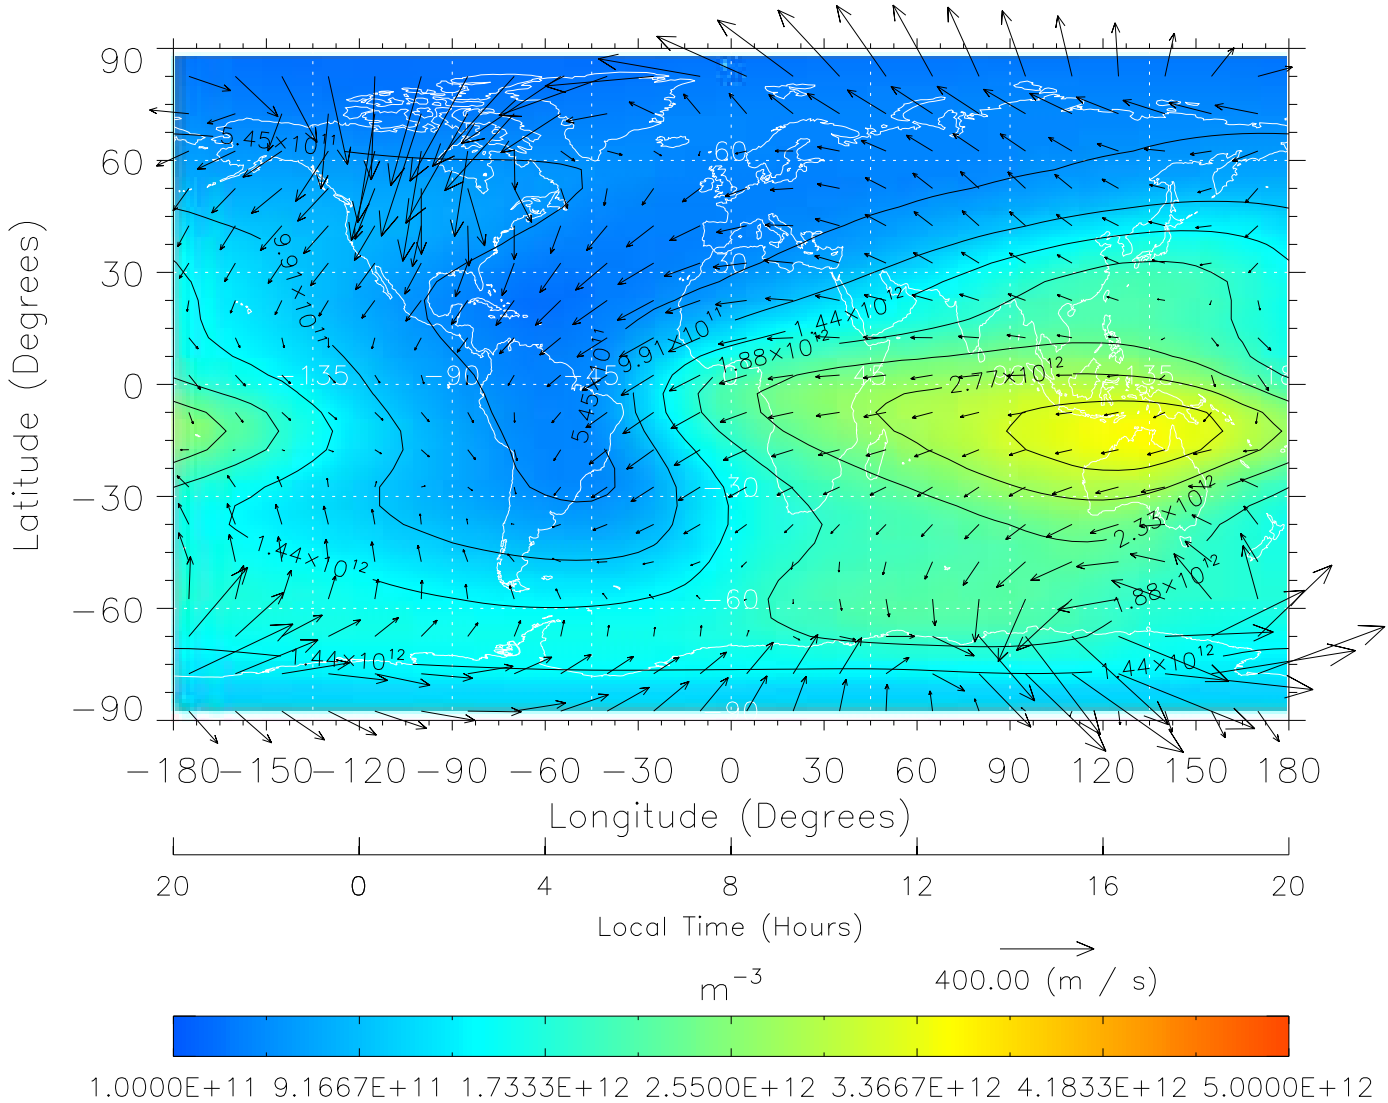

TIME-GCM MAP NmF2 with Neutral Wind vectors  
 ZP = 2.00 UT = 7.00 DOY = 197

Created: Thu Mar 10 14:07:05 2005

From: /tgcm/histories/secondary/Bastille/Bastille\_v1/197.nc

TIME-GCM MAP NmF2 with Neutral Wind vectors  
 ZP = 2.00 UT = 8.00 DOY = 197