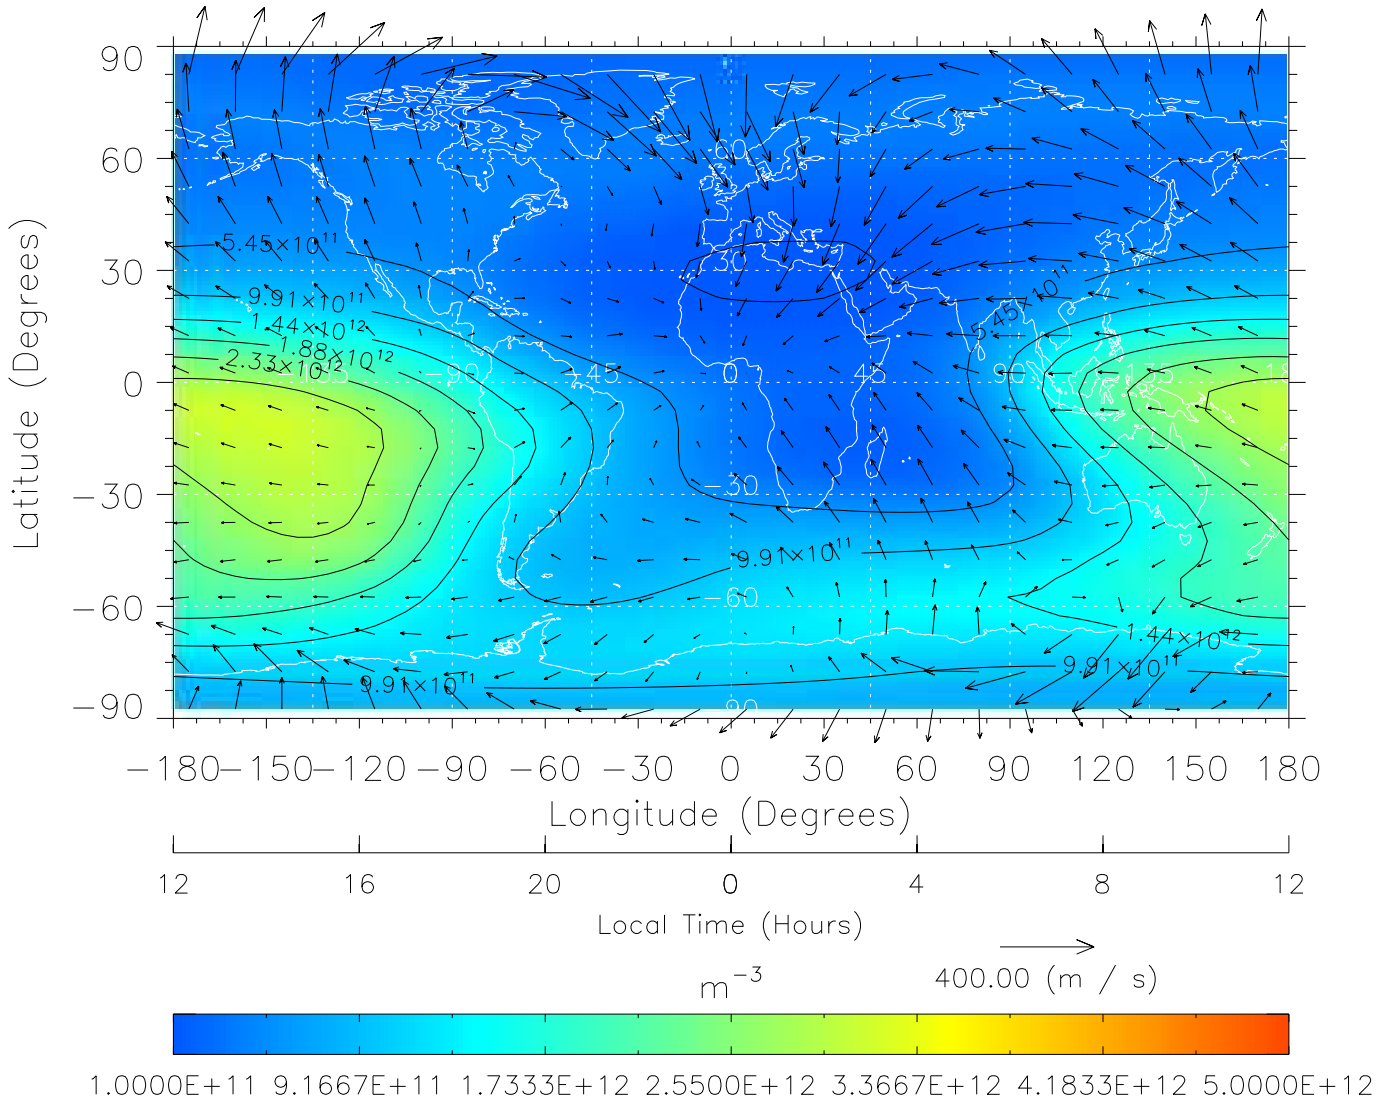

TIME-GCM MAP NmF2 with Neutral Wind vectors  
 ZP = 2.00 UT = 0.00 DOY = 197

Created: Thu Mar 10 14:07:02 2005

From: /tgcm/histories/secondary/Bastille/Bastille\_v1/197.nc

TIME-GCM MAP NmF2 with Neutral Wind vectors  
 ZP = 2.00 UT = 1.00 DOY = 197

Created: Thu Mar 10 14:07:03 2005

From: /tgcm/histories/secondary/Bastille/Bastille\_v1/197.nc

TIME-GCM MAP NmF2 with Neutral Wind vectors  
 ZP = 2.00 UT = 2.00 DOY = 197

Created: Thu Mar 10 14:07:03 2005  
 From: /tgcm/histories/secondary/Bastille/Bastille\_v1/197.nc