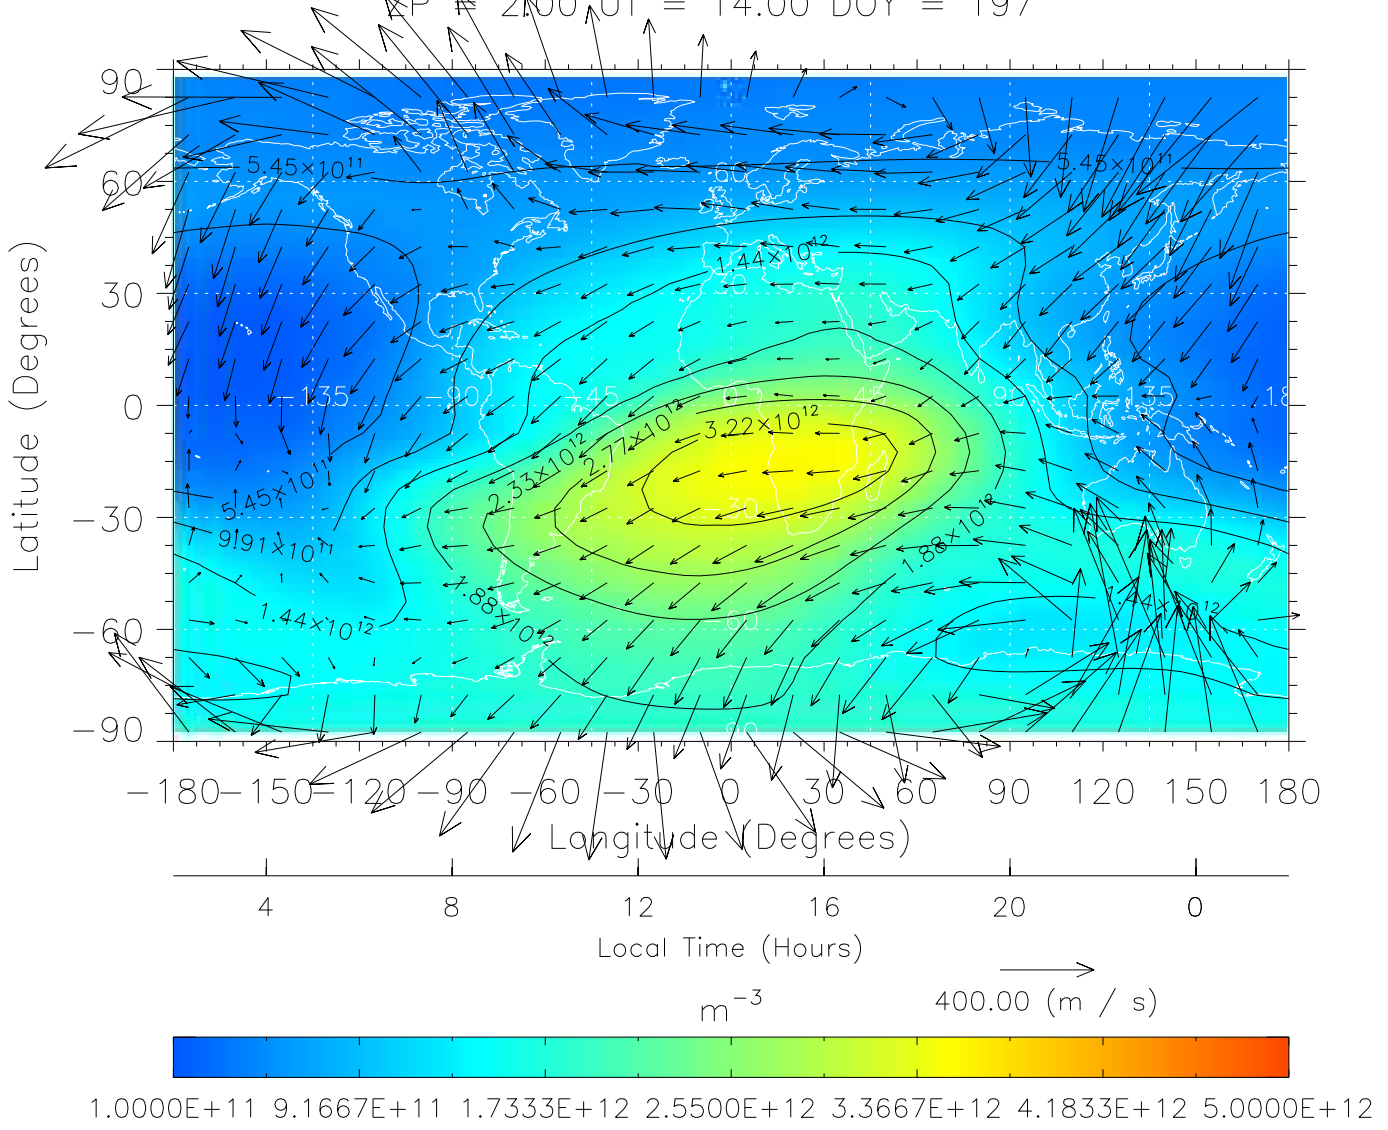

TIME-GCM MAP NmF2 with Neutral Wind vectors

ZP = 2.00 UT = 13.00 DOY = 197

Created: Thu Mar 10 14:07:08 2005

From: /tgcm/histories/secondary/Bastille/Bastille\_v1/197.nc

TIME-GCM MAP NmF2 with Neutral Wind vectors

2000 UT = 14.00 DOY = 197

Created: Thu Mar 10 14:07:09 2005

From: /tgcm/histories/secondary/Bastille/Bastille\_v1/197.nc

TIME-GCM MAP NmF2 with Neutral Wind vectors  
 ZP = 2.00 UT = 15.00 DOY = 197

Created: Thu Mar 10 14:07:09 2005