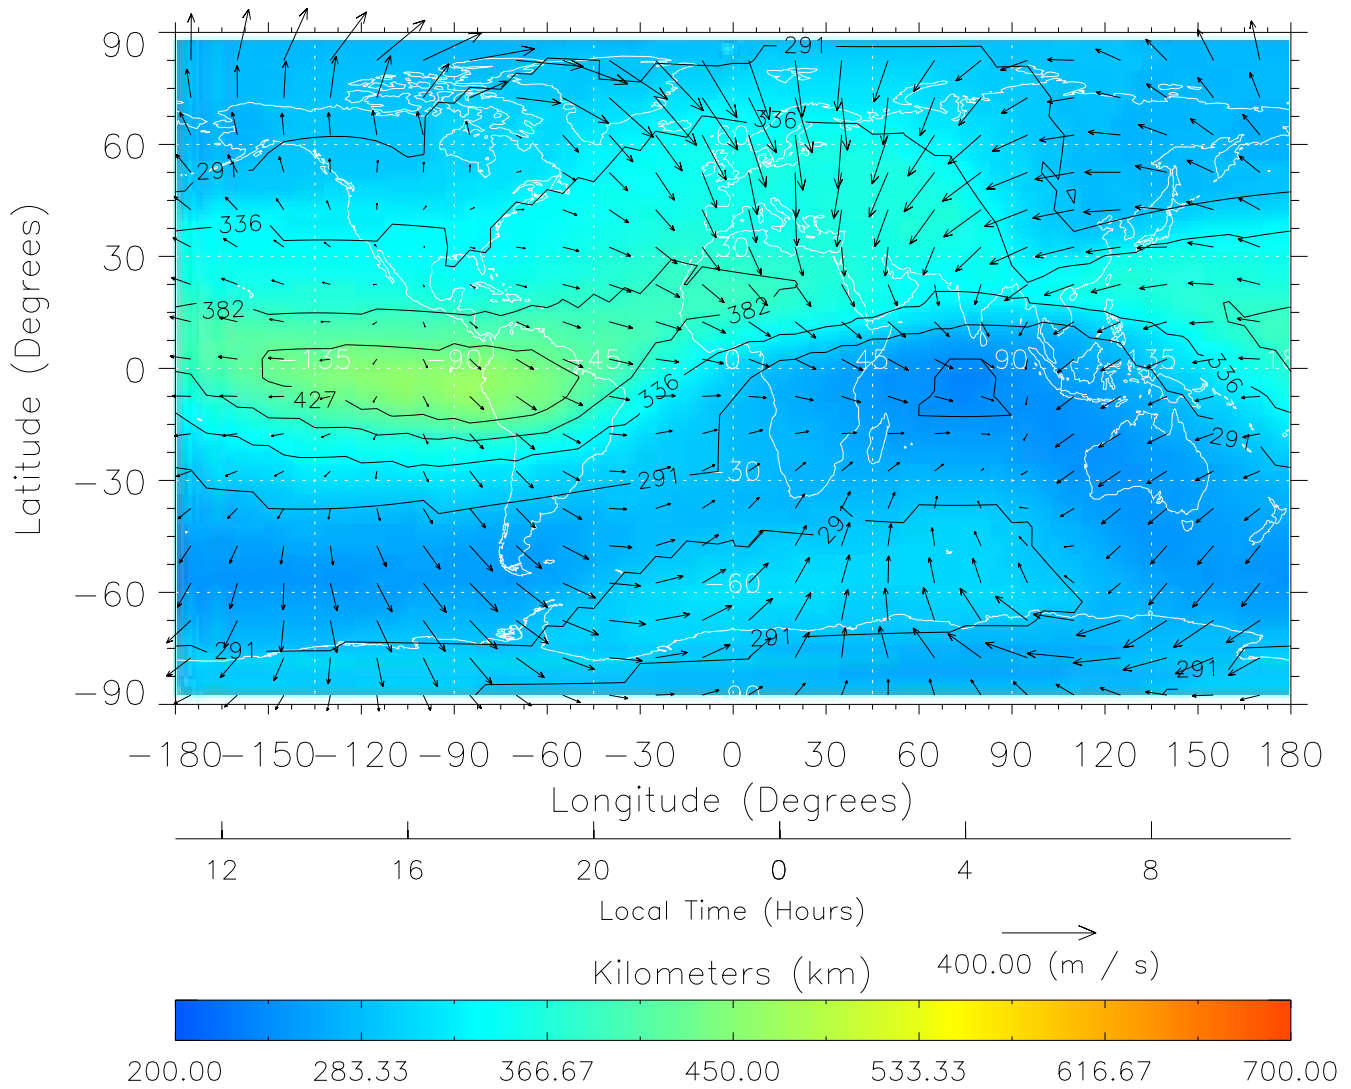

Created: Thu Mar 10 13:03:50 2005

From: /tgcm/histories/secondary/Bastille/Bastille_v1/199.nc

TIME-GCM MAP hmF2 with Neutral Wind vectors
ZP = 2.00 UT = 21.00 DOY = 199

Created: Thu Mar 10 13:03:51 2005

From: /tgcm/histories/secondary/Bastille/Bastille_v1/199.nc

TIME-GCM MAP hmF2 with Neutral Wind vectors
ZP = 2.00 UT = 22.00 DOY = 199

Created: Thu Mar 10 13:03:51 2005

From: /tgcm/histories/secondary/Bastille/Bastille_v1/199.nc

TIME-GCM MAP hmF2 with Neutral Wind vectors
ZP = 2.00 UT = 23.00 DOY = 199