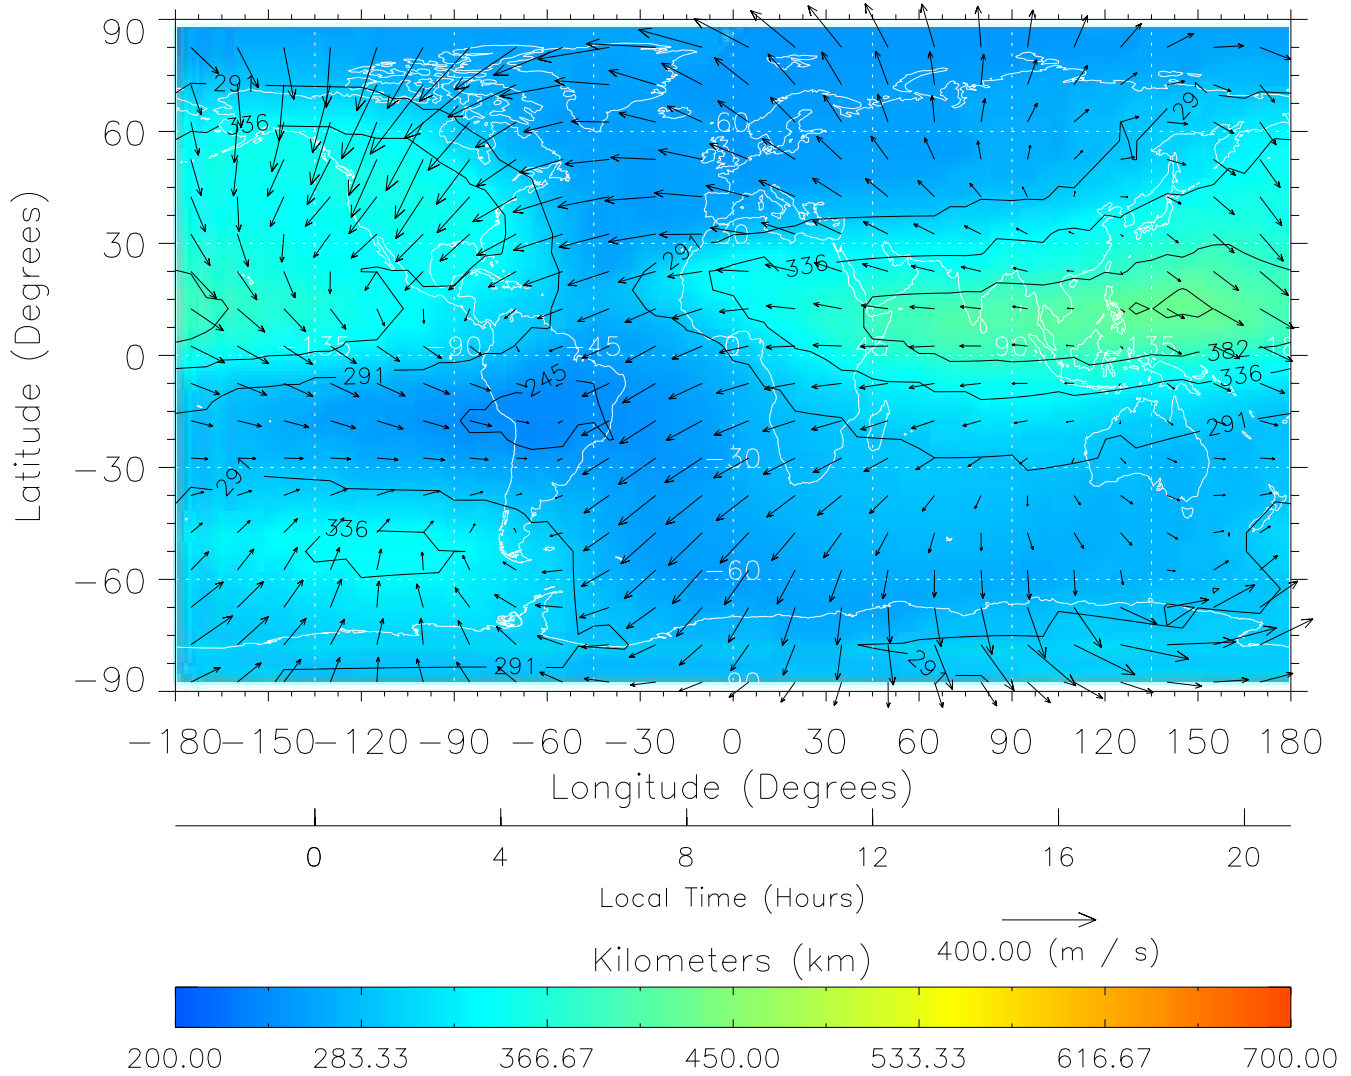

Created: Thu Mar 10 13:03:44 2005

From: /tgcm/histories/secondary/Bastille/Bastille_v1/199.nc

TIME-GCM MAP hmF2 with Neutral Wind vectors
ZP = 2.00 UT = 8.00 DOY = 199

Created: Thu Mar 10 13:03:45 2005

From: /tgcm/histories/secondary/Bastille/Bastille_v1/199.nc

TIME-GCM MAP hmF2 with Neutral Wind vectors
ZP = 2.00 UT = 9.00 DOY = 199

Created: Thu Mar 10 13:03:45 2005

From: /tgcm/histories/secondary/Bastille/Bastille_v1/199.nc

TIME-GCM MAP hmF2 with Neutral Wind vectors
ZP = 2.00 UT = 10.00 DOY = 199