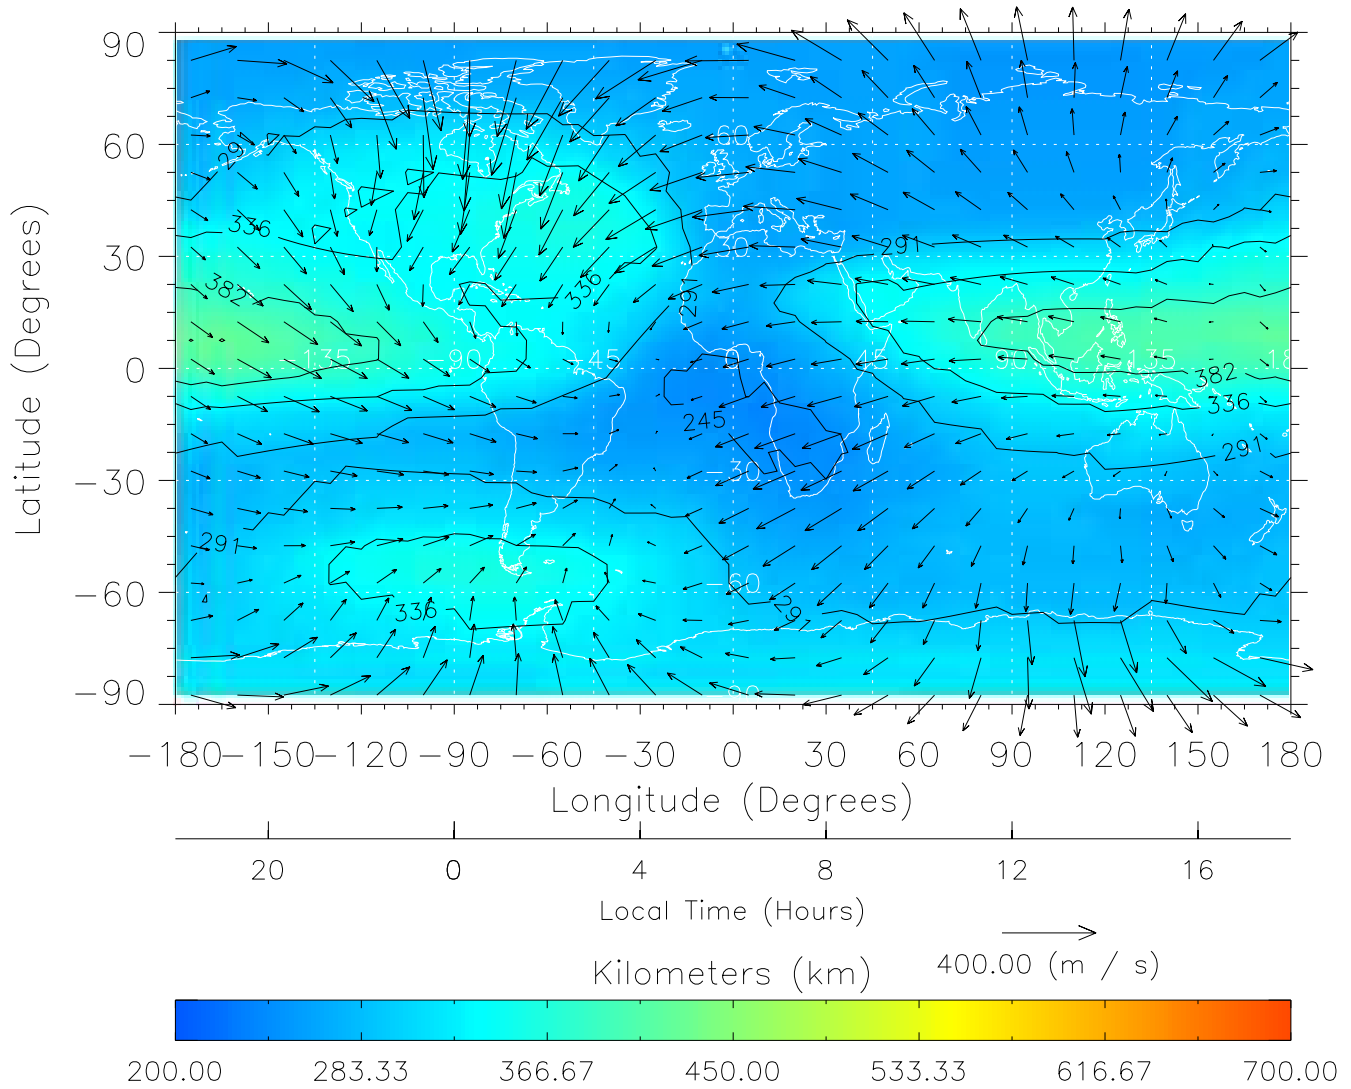

TIME-GCM MAP hmF2 with Neutral Wind vectors
ZP = 2.00 UT = 3.00 DOY = 199

Created: Thu Mar 10 13:03:42 2005

From: /tgcm/histories/secondary/Bastille/Bastille_v1/199.nc

TIME-GCM MAP hmF2 with Neutral Wind vectors
ZP = 2.00 UT = 4.00 DOY = 199

Created: Thu Mar 10 13:03:43 2005

From: /tgcm/histories/secondary/Bastille/Bastille_v1/199.nc

TIME-GCM MAP hmF2 with Neutral Wind vectors
ZP = 2.00 UT = 5.00 DOY = 199

Created: Thu Mar 10 13:03:43 2005

From: /tgcm/histories/secondary/Bastille/Bastille_v1/199.nc

TIME-GCM MAP hmF2 with Neutral Wind vectors
ZP = 2.00 UT = 6.00 DOY = 199

Created: Thu Mar 10 13:03:44 2005

From: /tgcm/histories/secondary/Bastille/Bastille_v1/199.nc

TIME-GCM MAP hmF2 with Neutral Wind vectors
ZP = 2.00 UT = 7.00 DOY = 199