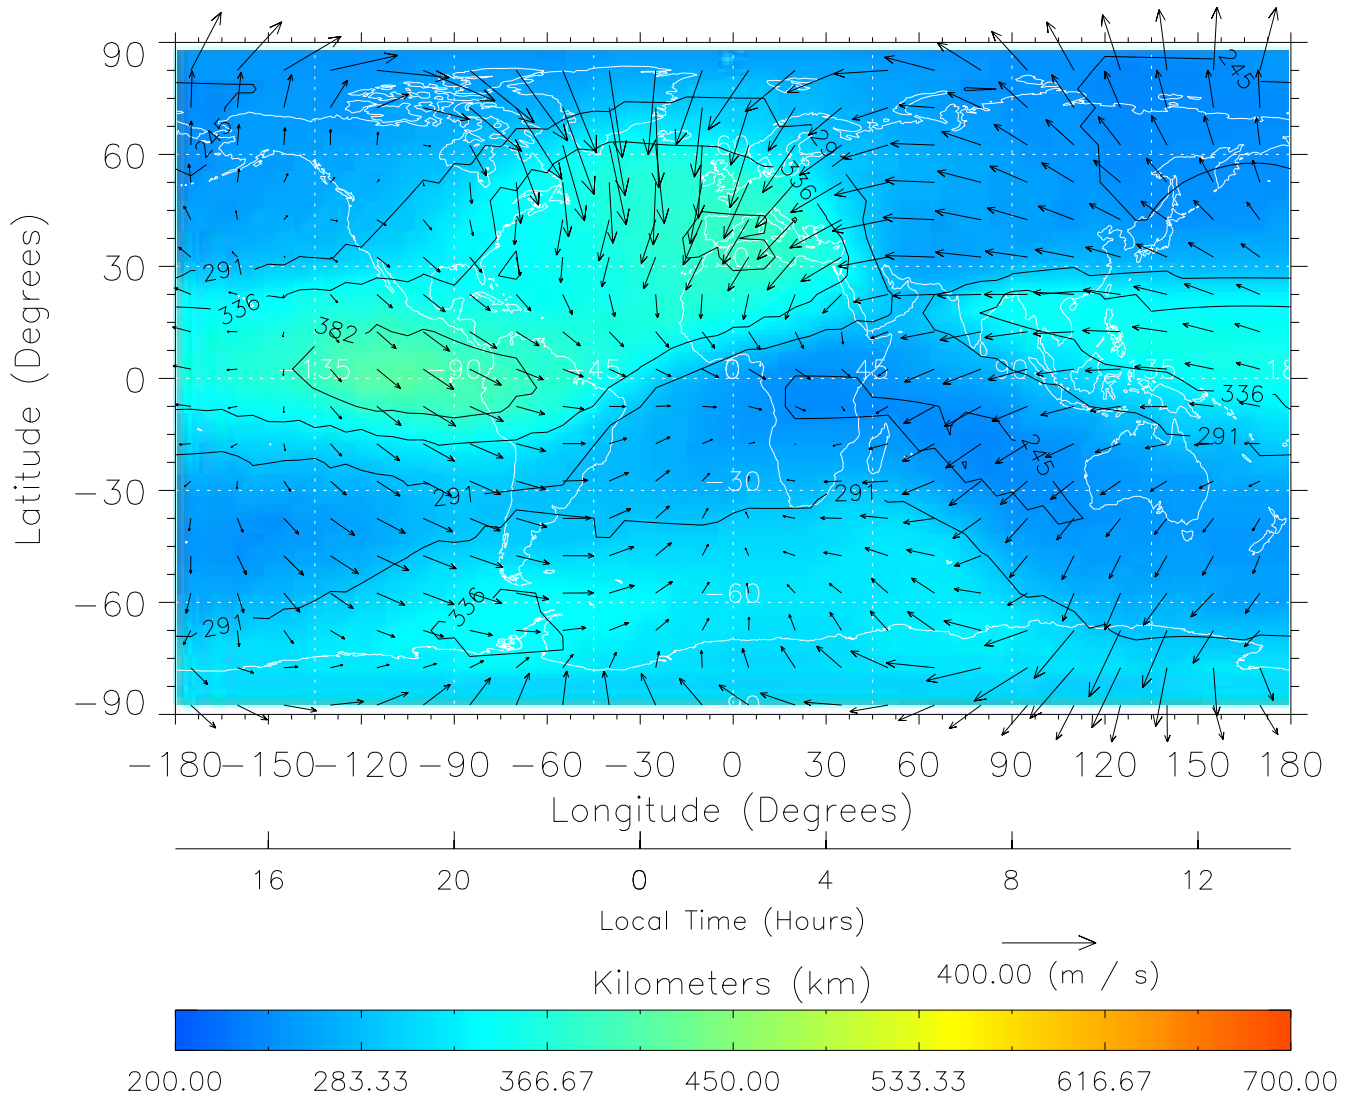

TIME-GCM MAP hmF2 with Neutral Wind vectors
ZP = 2.00 UT = 0.00 DOY = 199

Created: Thu Mar 10 13:03:41 2005

From: /tgcm/histories/secondary/Bastille/Bastille_v1/199.nc

TIME-GCM MAP hmF2 with Neutral Wind vectors
ZP = 2.00 UT = 1.00 DOY = 199

Created: Thu Mar 10 13:03:42 2005

From: /tgcm/histories/secondary/Bastille/Bastille_v1/199.nc

TIME-GCM MAP hmF2 with Neutral Wind vectors
ZP = 2.00 UT = 2.00 DOY = 199

Created: Thu Mar 10 13:03:42 2005

From: /tgcm/histories/secondary/Bastille/Bastille_v1/199.nc

TIME-GCM MAP hmF2 with Neutral Wind vectors
ZP = 2.00 UT = 3.00 DOY = 199

Created: Thu Mar 10 13:03:42 2005

From: /tgcm/histories/secondary/Bastille/Bastille_v1/199.nc

TIME-GCM MAP hmF2 with Neutral Wind vectors
ZP = 2.00 UT = 4.00 DOY = 199