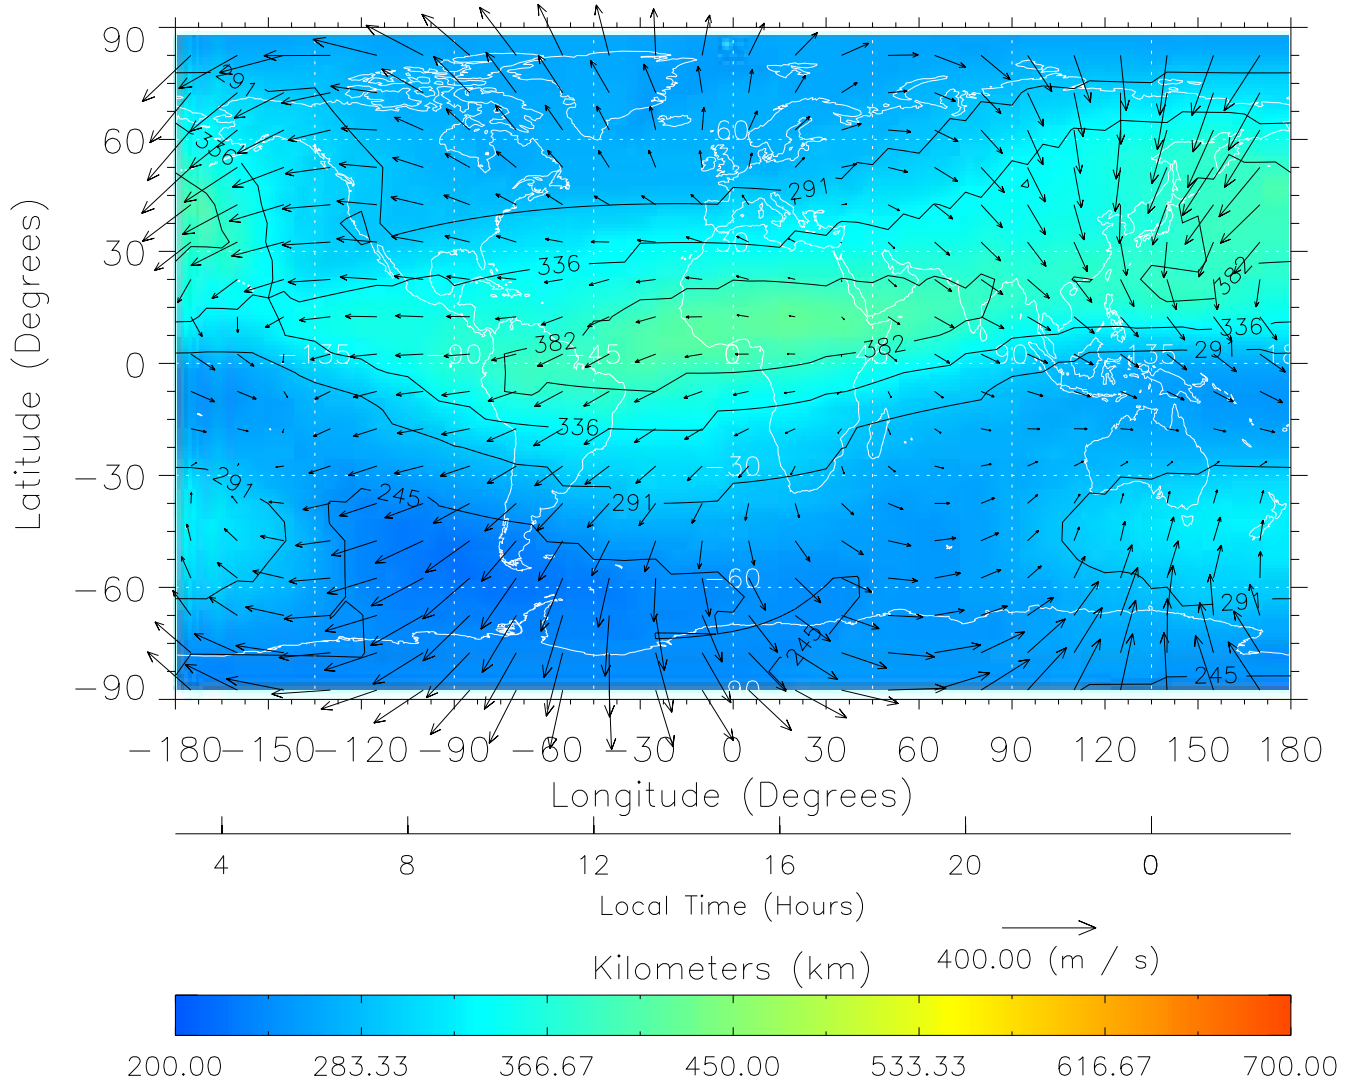

TIME-GCM MAP hmF2 with Neutral Wind vectors
ZP = 2.00 UT = 15.00 DOY = 199

Created: Thu Mar 10 13:03:48 2005

From: /tgcm/histories/secondary/Bastille/Bastille_v1/199.nc