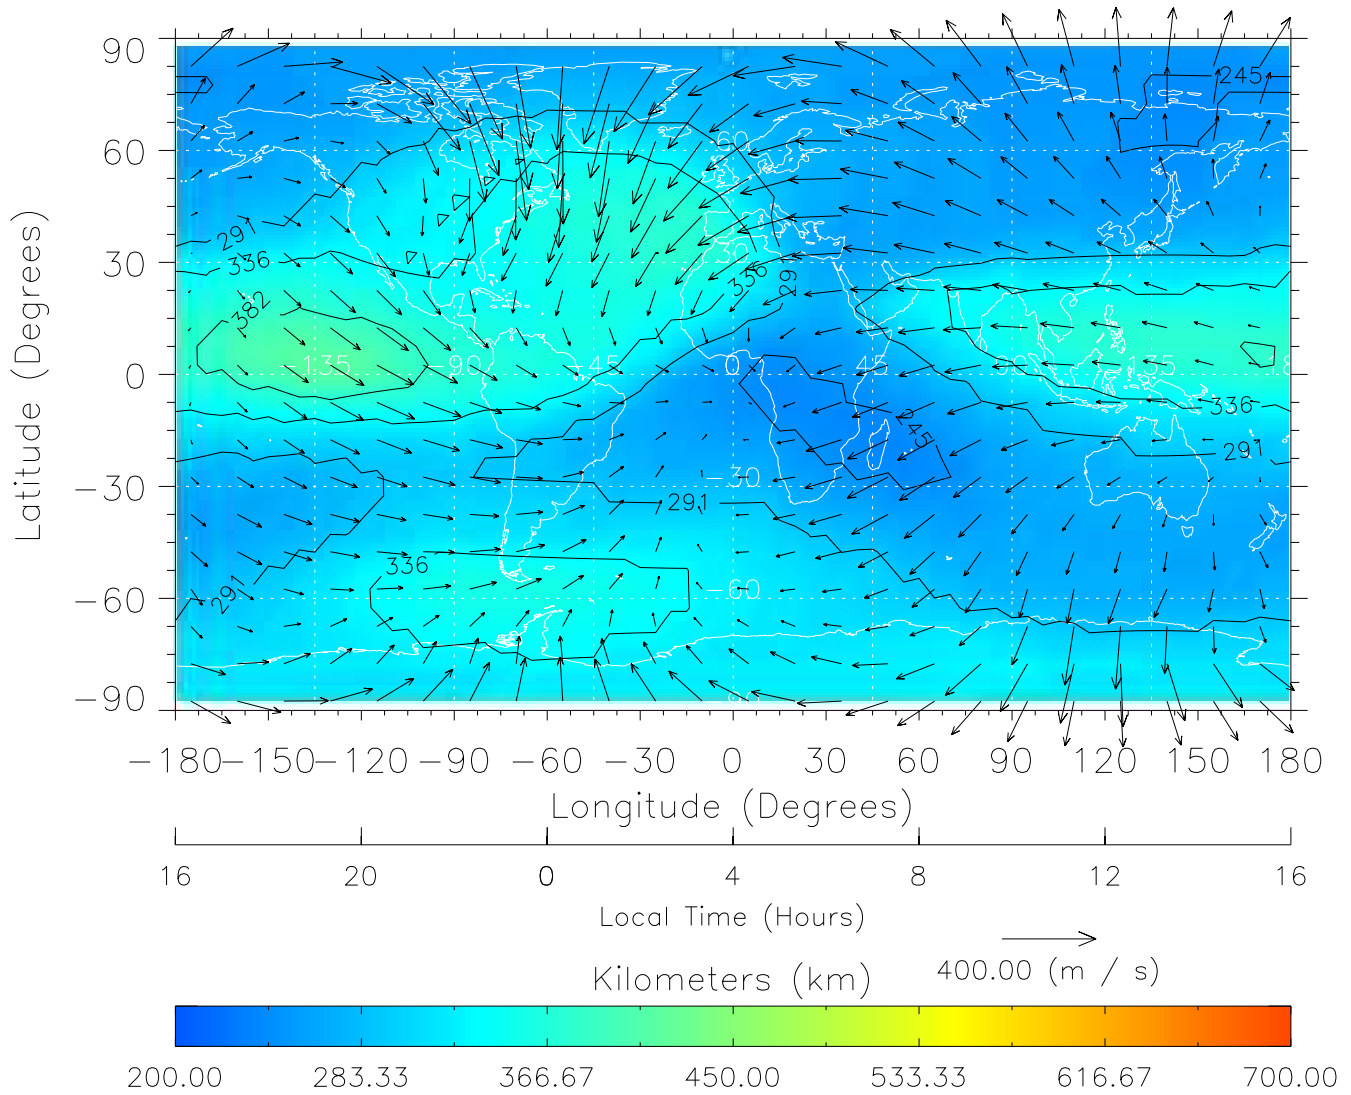

TIME-GCM MAP hmF2 with Neutral Wind vectors
ZP = 2.00 UT = 0.00 DOY = 199

Created: Thu Mar 10 13:03:41 2005

From: /tgcm/histories/secondary/Bastille/Bastille_v1/199.nc

TIME-GCM MAP hmF2 with Neutral Wind vectors
ZP = 2.00 UT = 1.00 DOY = 199

Created: Thu Mar 10 13:03:42 2005

From: /tgcm/histories/secondary/Bastille/Bastille_v1/199.nc

TIME-GCM MAP hmF2 with Neutral Wind vectors
ZP = 2.00 UT = 2.00 DOY = 199

Created: Thu Mar 10 13:03:42 2005

From: /tgcm/histories/secondary/Bastille/Bastille_v1/199.nc

TIME-GCM MAP hmF2 with Neutral Wind vectors
ZP = 2.00 UT = 3.00 DOY = 199

Created: Thu Mar 10 13:03:42 2005

From: /tgcm/histories/secondary/Bastille/Bastille_v1/199.nc

TIME-GCM MAP hmF2 with Neutral Wind vectors
ZP = 2.00 UT = 4.00 DOY = 199