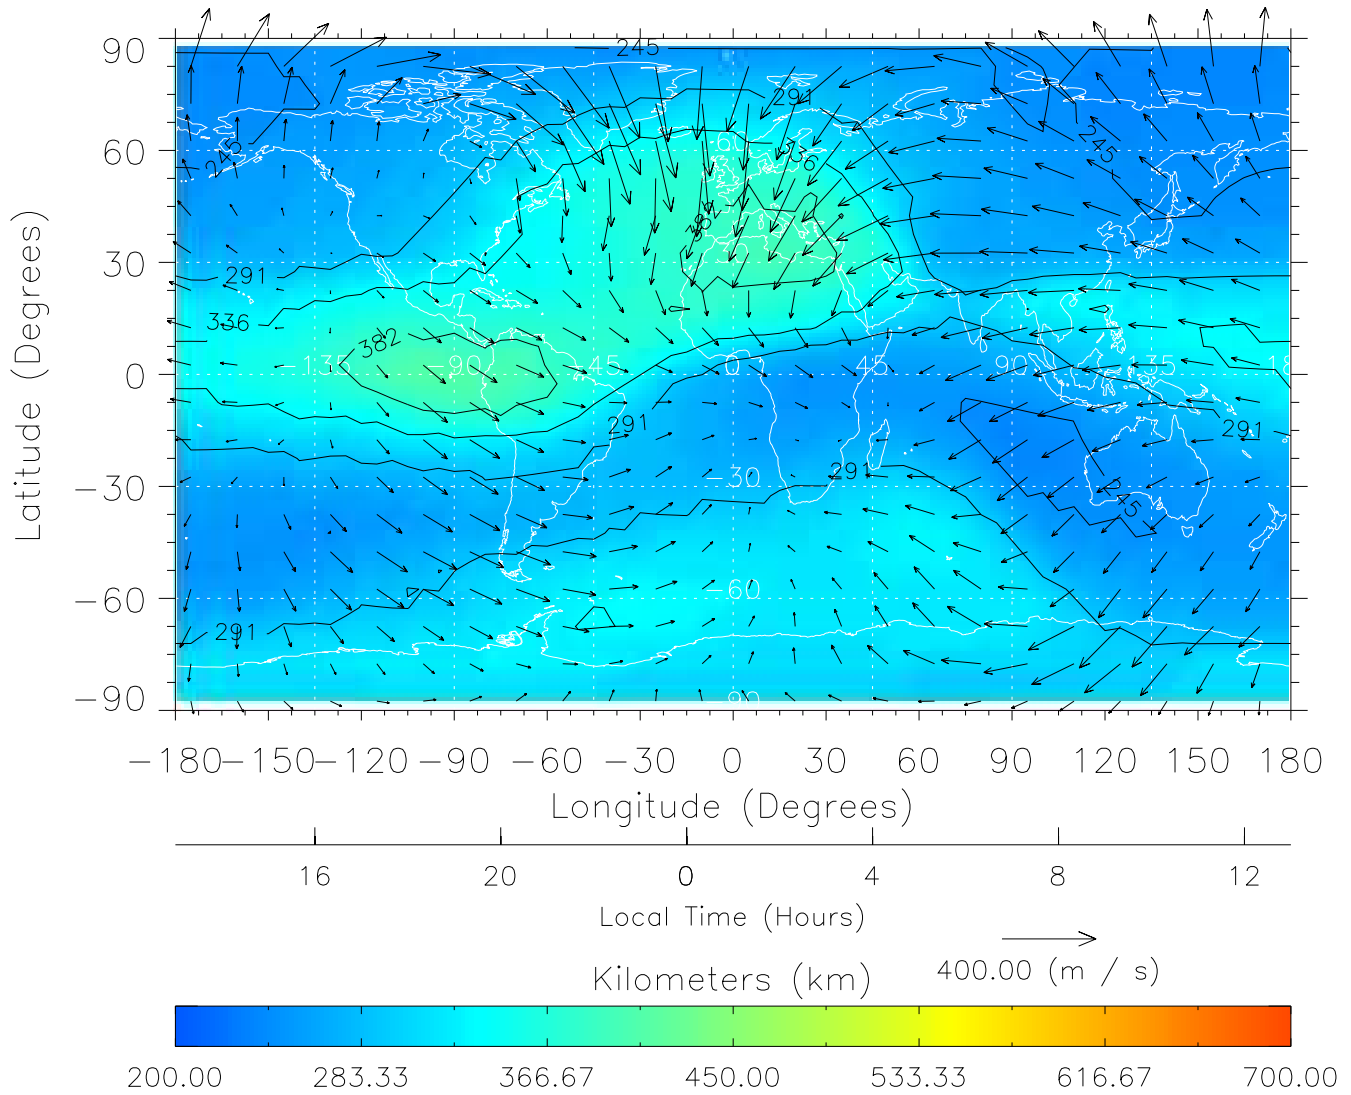

TIME-GCM MAP hmF2 with Neutral Wind vectors
ZP = 2.00 UT = 0.00 DOY = 199

Created: Thu Mar 10 13:03:41 2005

From: /tgcm/histories/secondary/Bastille/Bastille_v1/199.nc

TIME-GCM MAP hmF2 with Neutral Wind vectors
ZP = 2.00 UT = 1.00 DOY = 199

Created: Thu Mar 10 13:03:42 2005

From: /tgcm/histories/secondary/Bastille/Bastille_v1/199.nc

TIME-GCM MAP hmF2 with Neutral Wind vectors
ZP = 2.00 UT = 2.00 DOY = 199

Created: Thu Mar 10 13:03:42 2005

From: /tgcm/histories/secondary/Bastille/Bastille_v1/199.nc

TIME-GCM MAP hmF2 with Neutral Wind vectors
ZP = 2.00 UT = 3.00 DOY = 199

Created: Thu Mar 10 13:03:42 2005

From: /tgcm/histories/secondary/Bastille/Bastille_v1/199.nc

TIME-GCM MAP hmF2 with Neutral Wind vectors
ZP = 2.00 UT = 4.00 DOY = 199