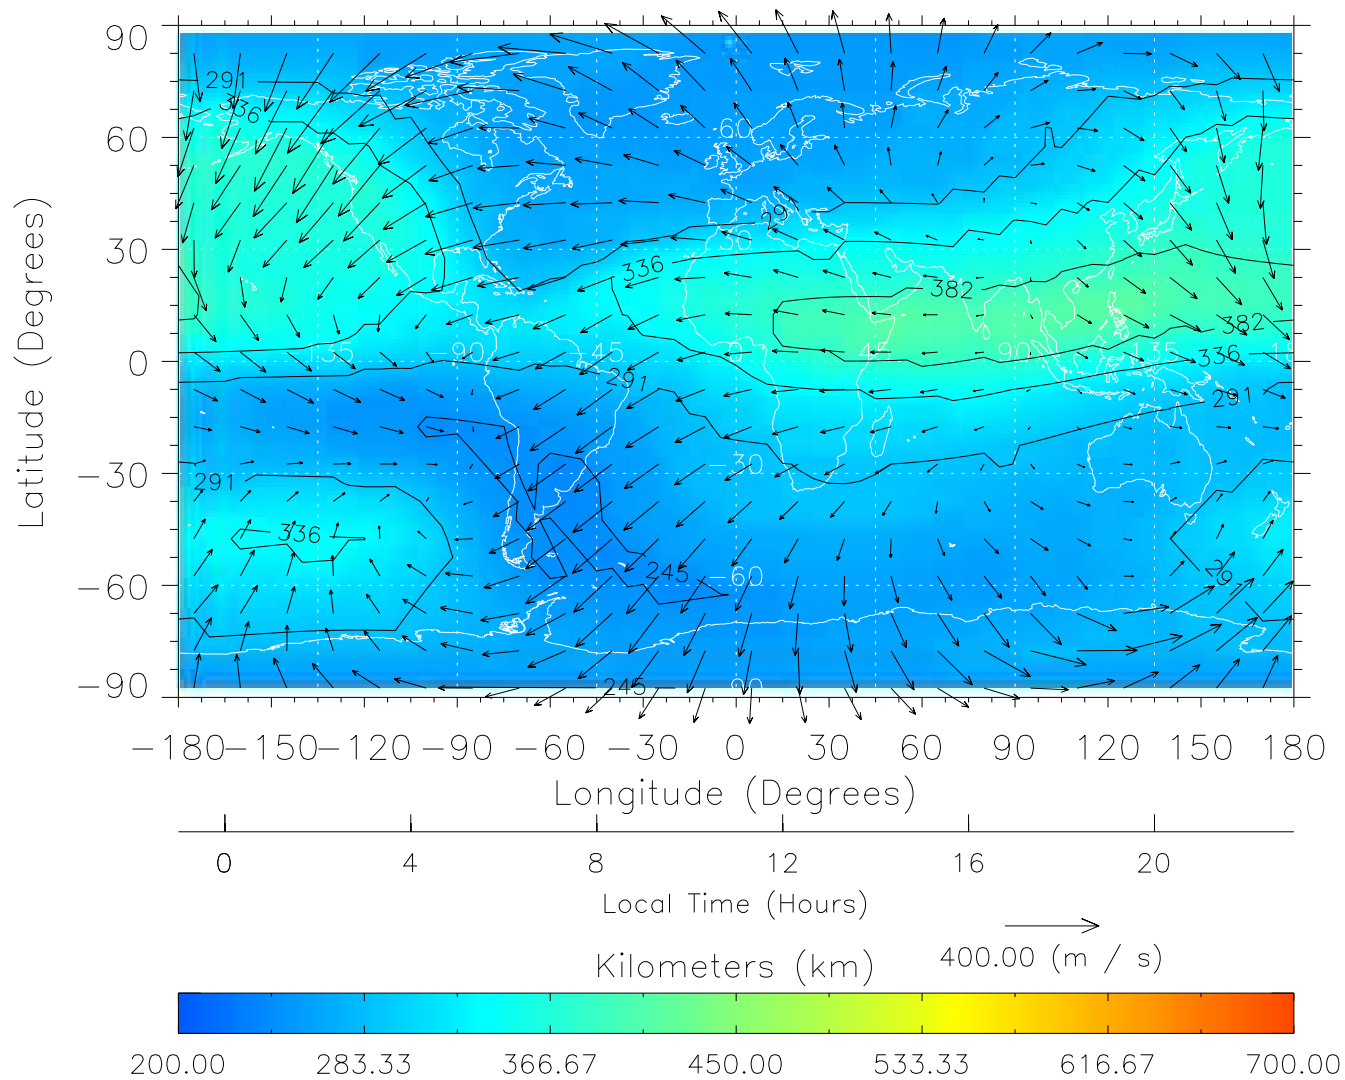

TIME-GCM MAP hmF2 with Neutral Wind vectors
ZP = 2.00 UT = 11.00 DOY = 199

Created: Thu Mar 10 13:03:46 2005

From: /tgcm/histories/secondary/Bastille/Bastille_v1/199.nc