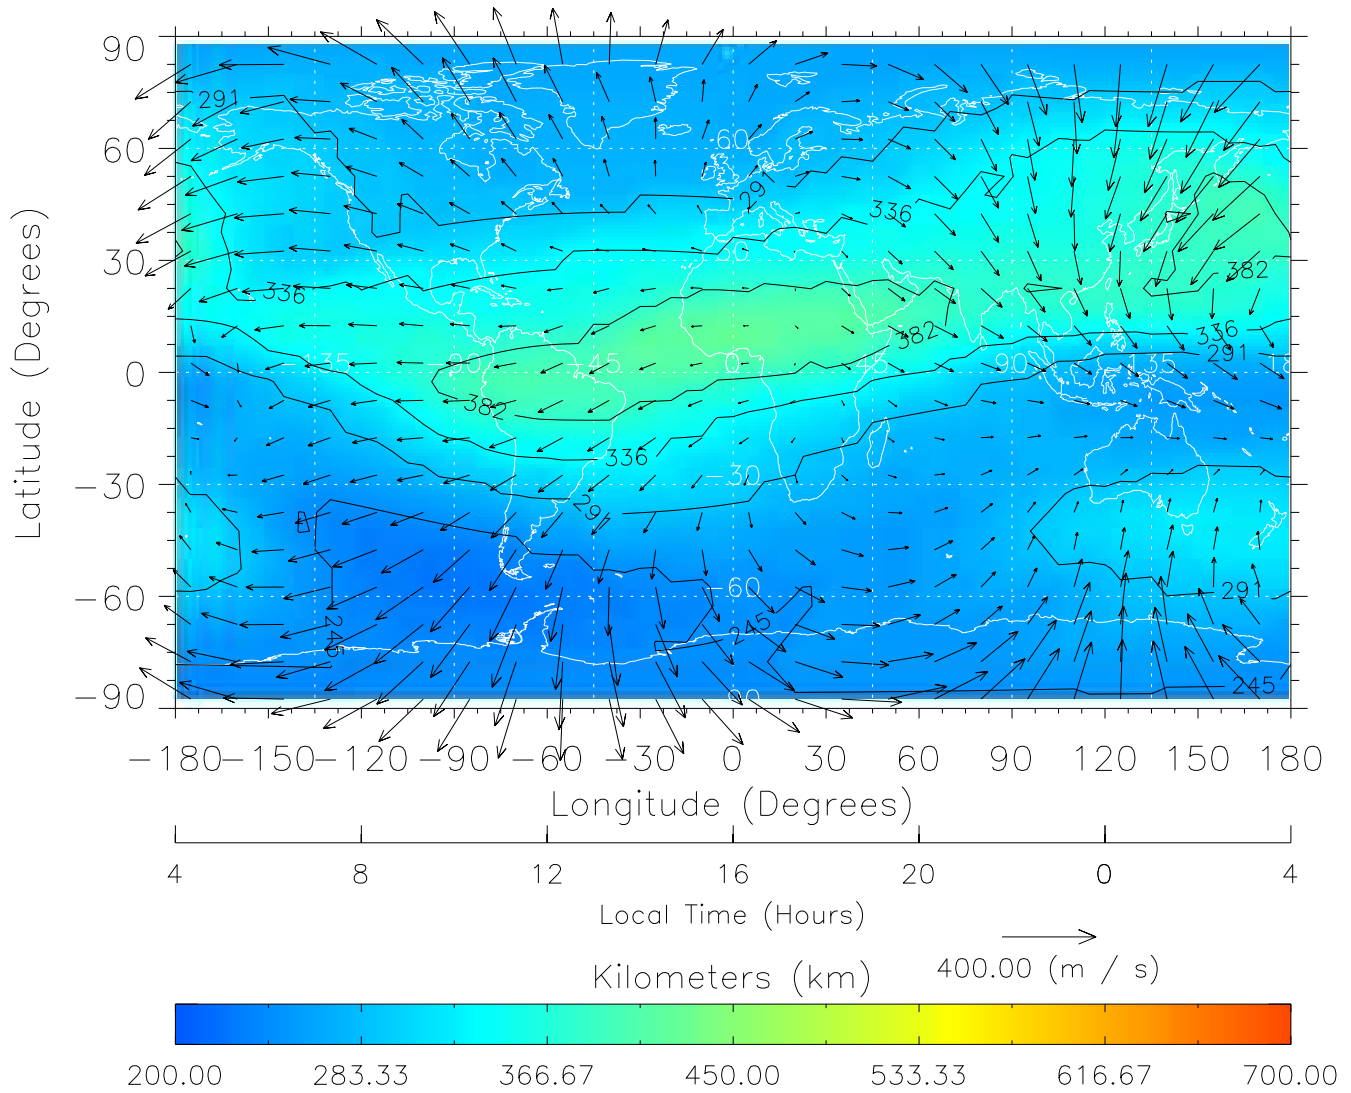

TIME-GCM MAP hmF2 with Neutral Wind vectors
ZP = 2.00 UT = 16.00 DOY = 199

Created: Thu Mar 10 13:03:49 2005

From: /tgcm/histories/secondary/Bastille/Bastille_v1/199.nc