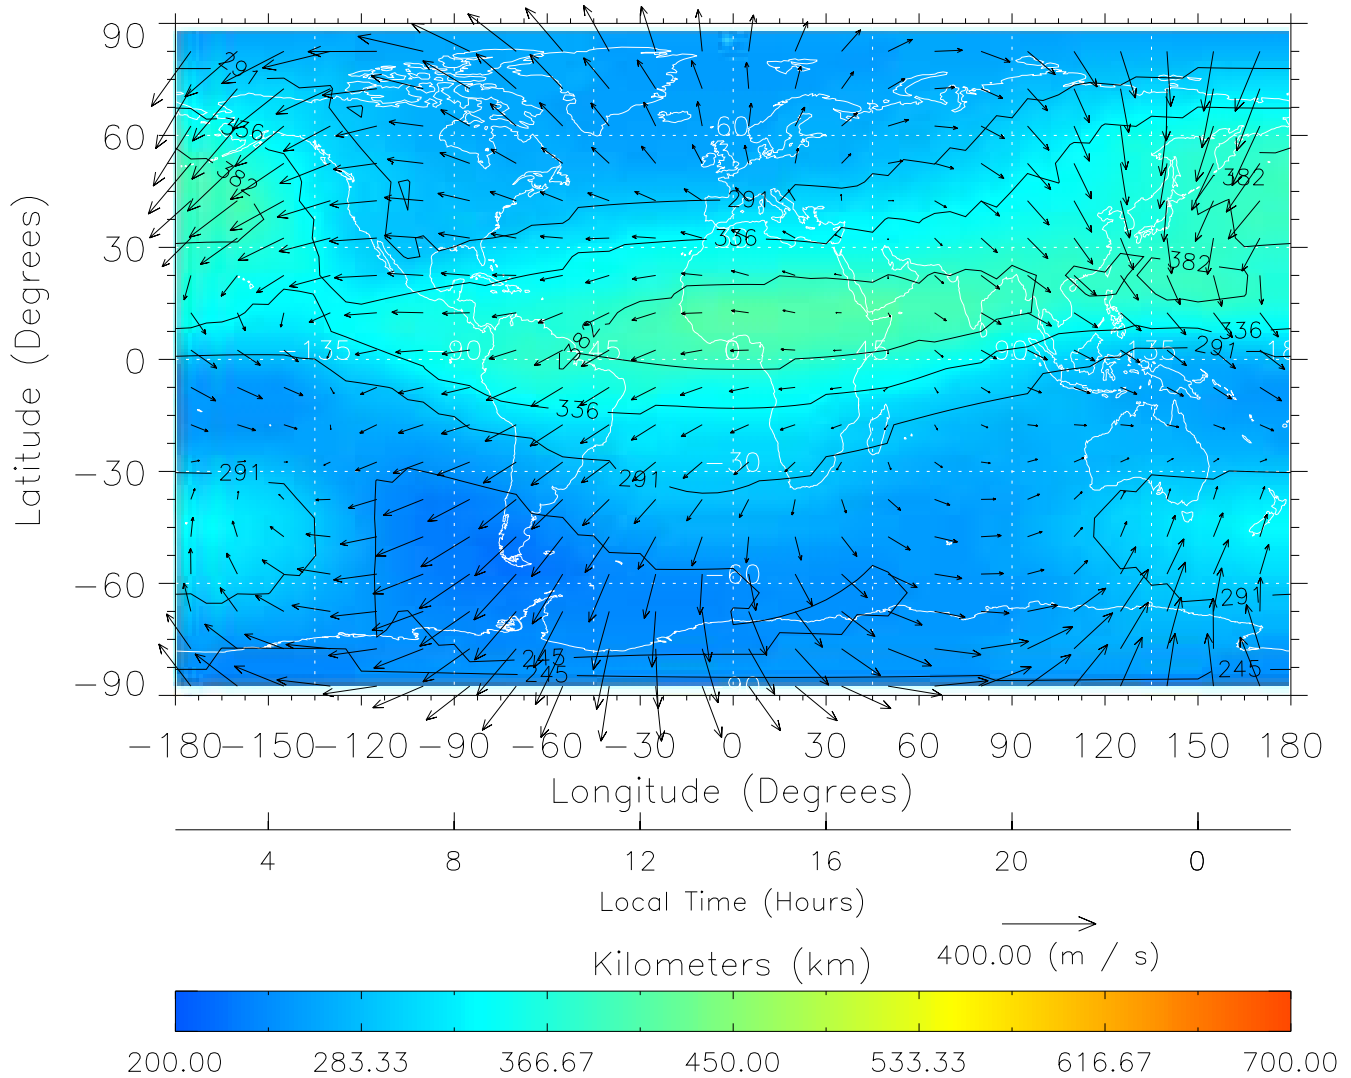

TIME-GCM MAP hmF2 with Neutral Wind vectors
ZP = 2.00 UT = 14.00 DOY = 199

Created: Thu Mar 10 13:03:48 2005

From: /tgcm/histories/secondary/Bastille/Bastille_v1/199.nc