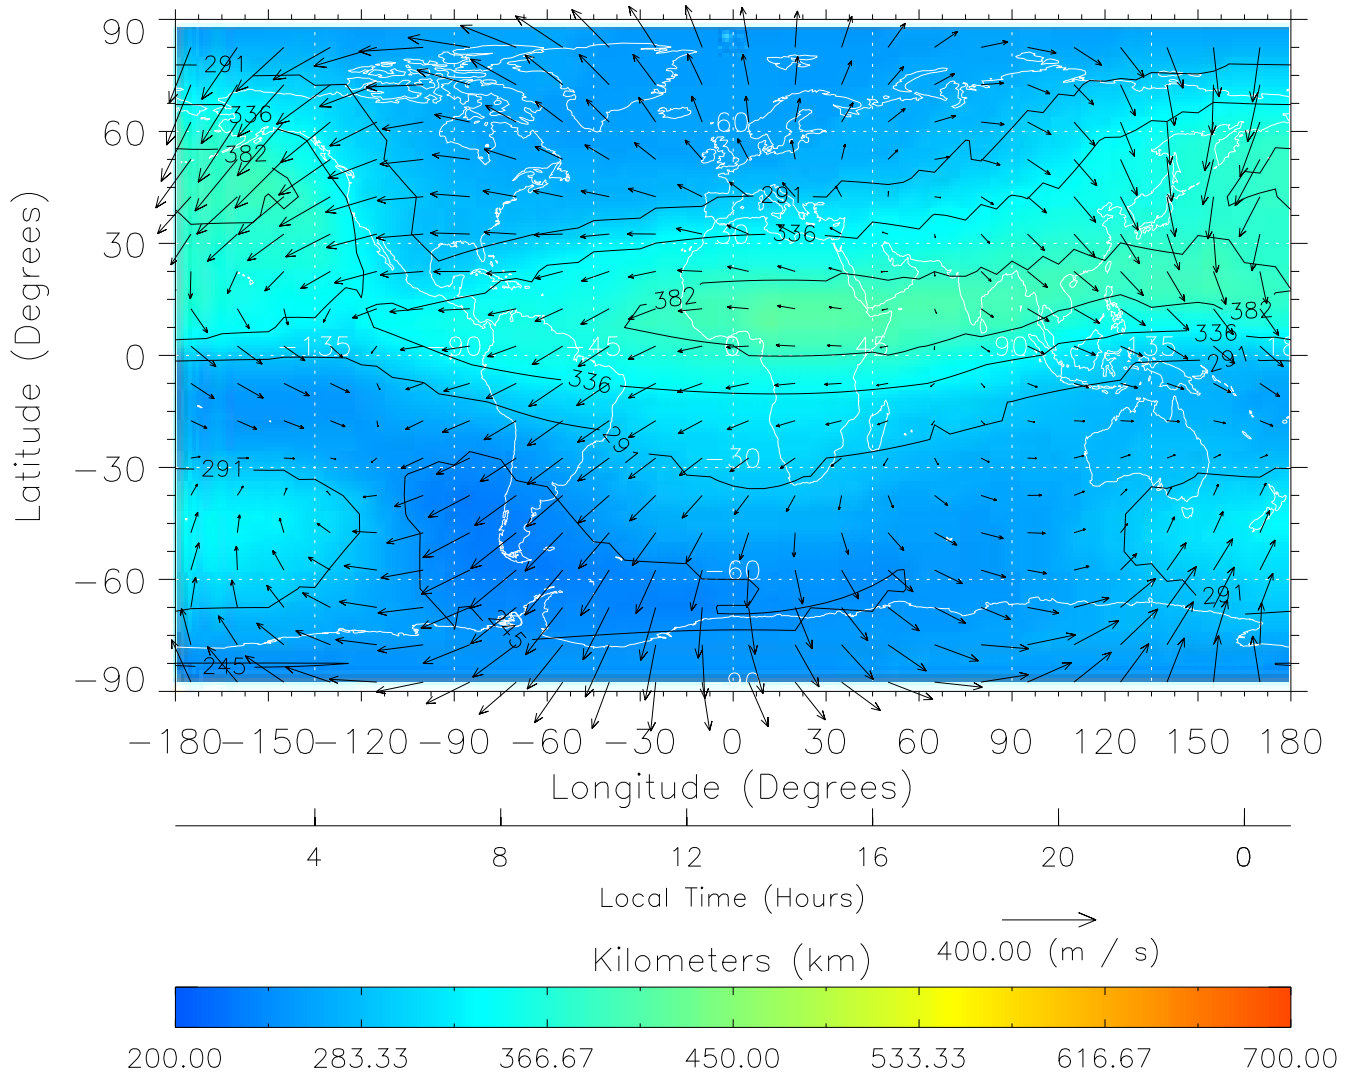

TIME-GCM MAP hmF2 with Neutral Wind vectors

ZP = 2.00 UT = 12.00 DOY = 199

Created: Thu Mar 10 13:03:47 2005

From: /tgcm/histories/secondary/Bastille/Bastille_v1/199.nc

TIME-GCM MAP hmF2 with Neutral Wind vectors
ZP = 2.00 UT = 13.00 DOY = 199