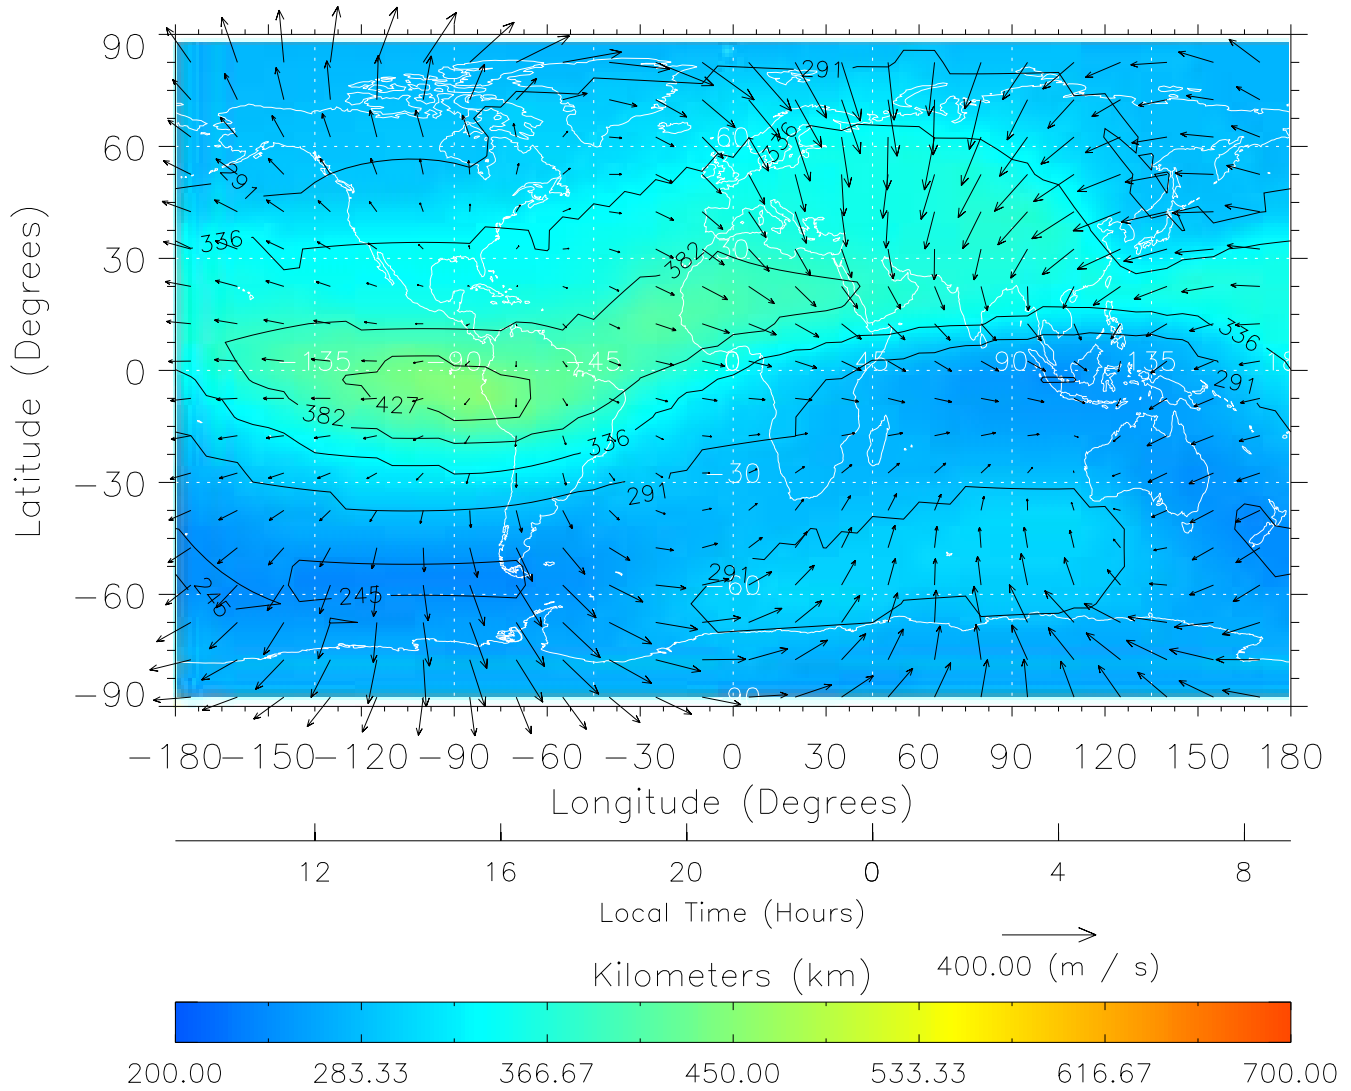

TIME-GCM MAP hmF2 with Neutral Wind vectors
ZP = 2.00 UT = 21.00 DOY = 199

Created: Thu Mar 10 13:03:51 2005

From: /tgcm/histories/secondary/Bastille/Bastille_v1/199.nc