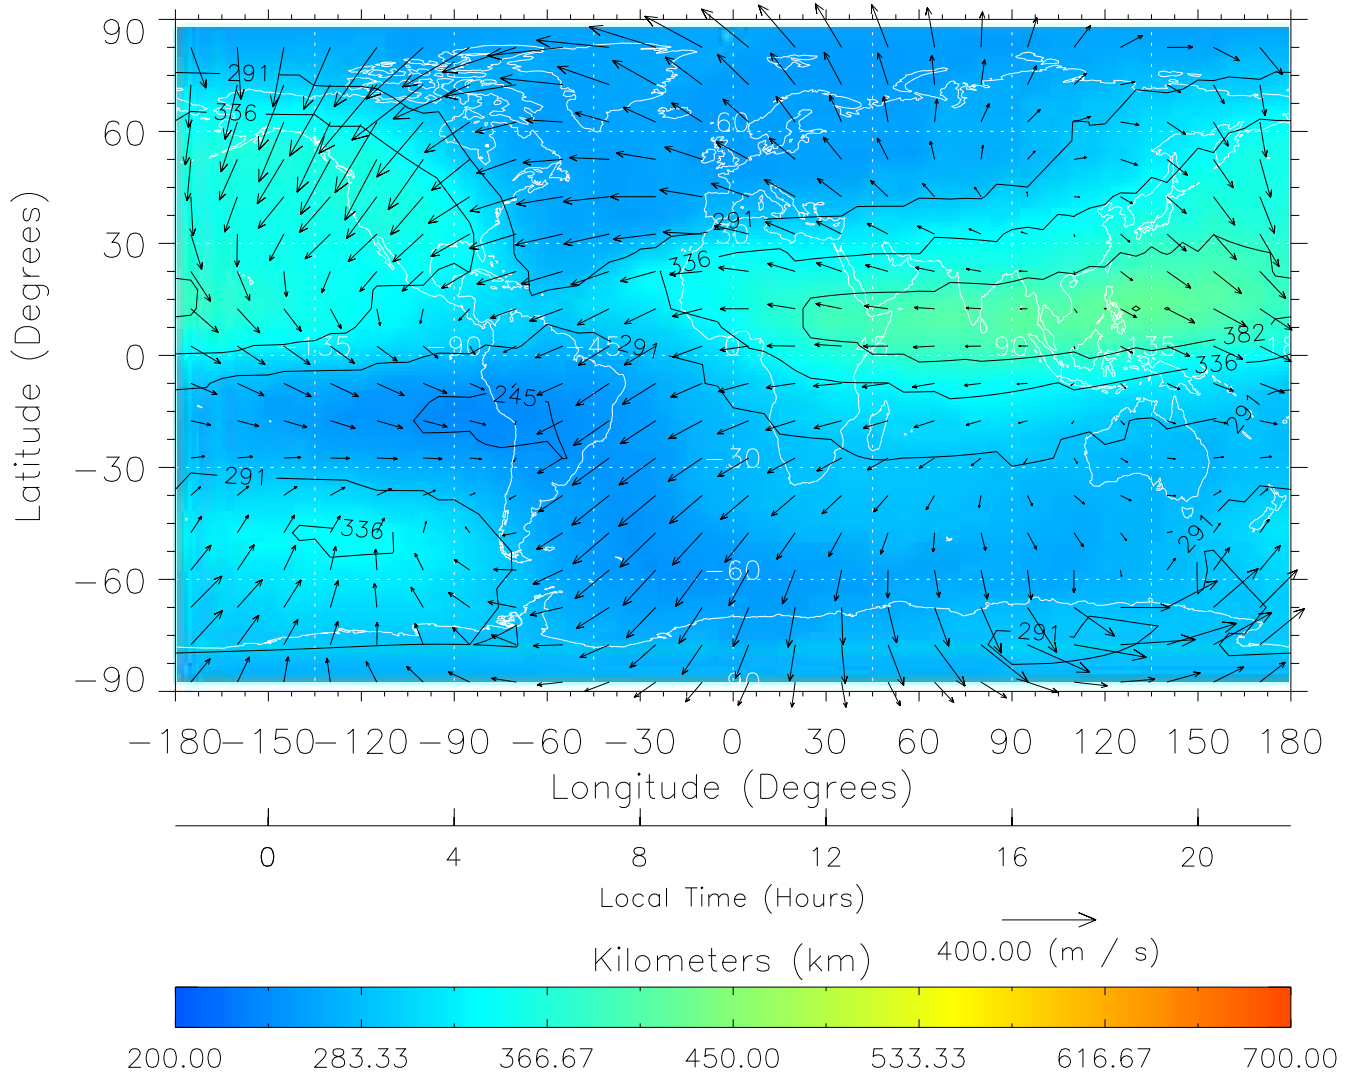

TIME-GCM MAP hmF2 with Neutral Wind vectors
ZP = 2.00 UT = 10.00 DOY = 199

Created: Thu Mar 10 13:03:46 2005

From: /tgcm/histories/secondary/Bastille/Bastille_v1/199.nc