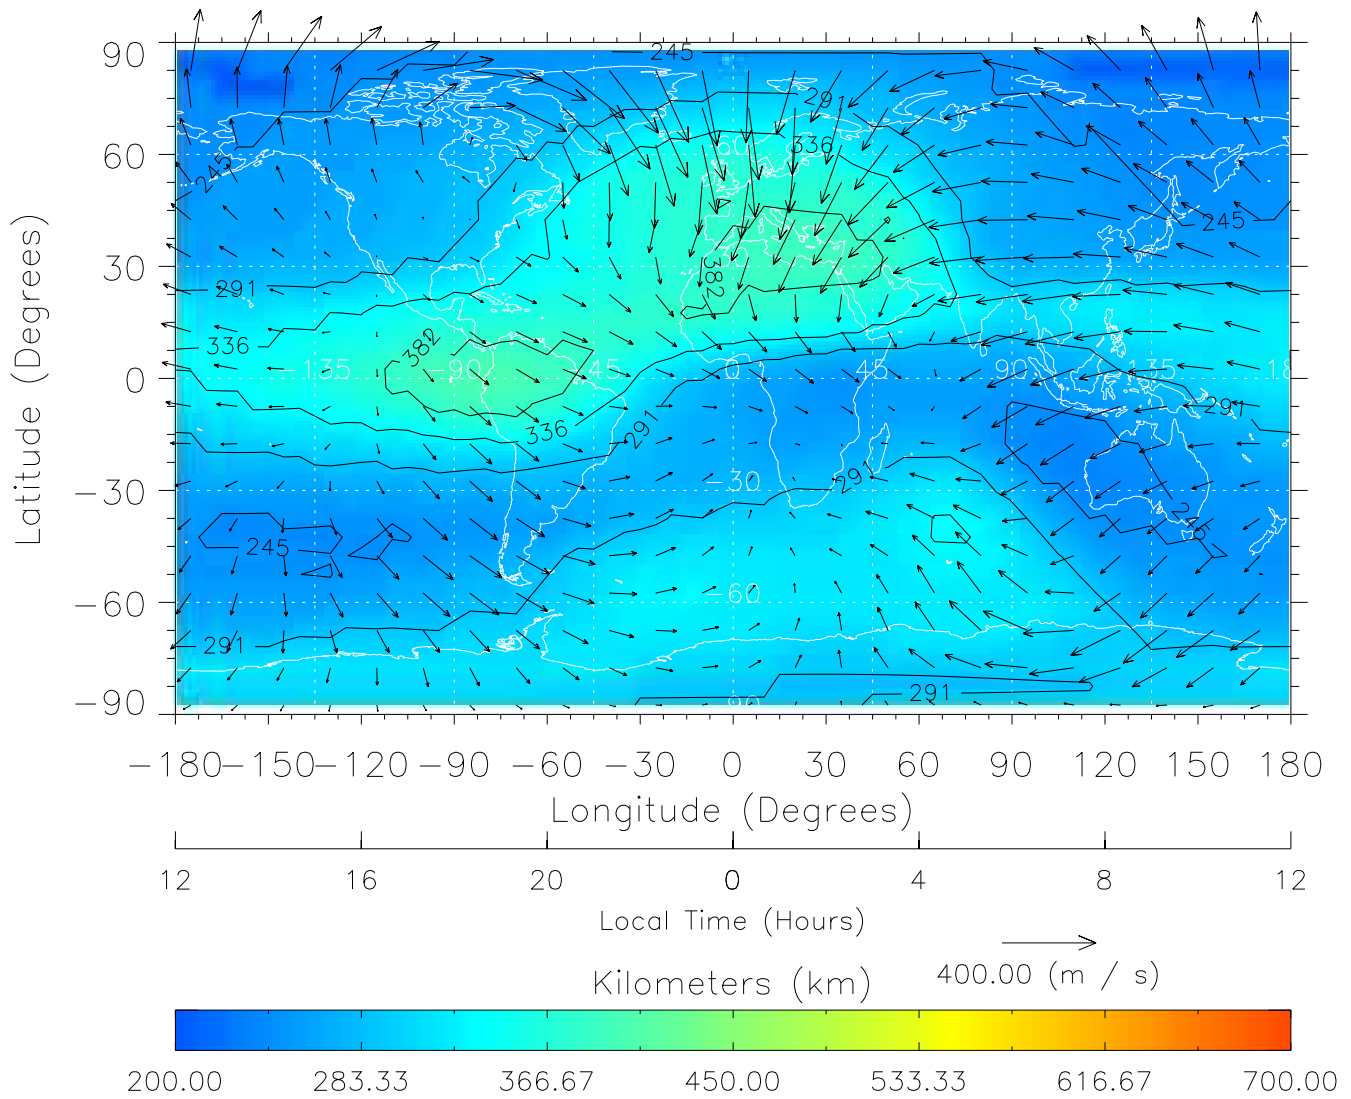

TIME-GCM MAP hmF2 with Neutral Wind vectors
ZP = 2.00 UT = 0.00 DOY = 199

Created: Thu Mar 10 13:03:41 2005

From: /tgcm/histories/secondary/Bastille/Bastille_v1/199.nc

TIME-GCM MAP hmF2 with Neutral Wind vectors
ZP = 2.00 UT = 1.00 DOY = 199

Created: Thu Mar 10 13:03:42 2005

From: /tgcm/histories/secondary/Bastille/Bastille_v1/199.nc

TIME-GCM MAP hmF2 with Neutral Wind vectors
ZP = 2.00 UT = 2.00 DOY = 199

Created: Thu Mar 10 13:03:42 2005

From: /tgcm/histories/secondary/Bastille/Bastille_v1/199.nc

TIME-GCM MAP hmF2 with Neutral Wind vectors
ZP = 2.00 UT = 3.00 DOY = 199

Created: Thu Mar 10 13:03:42 2005

From: /tgcm/histories/secondary/Bastille/Bastille_v1/199.nc

TIME-GCM MAP hmF2 with Neutral Wind vectors
ZP = 2.00 UT = 4.00 DOY = 199