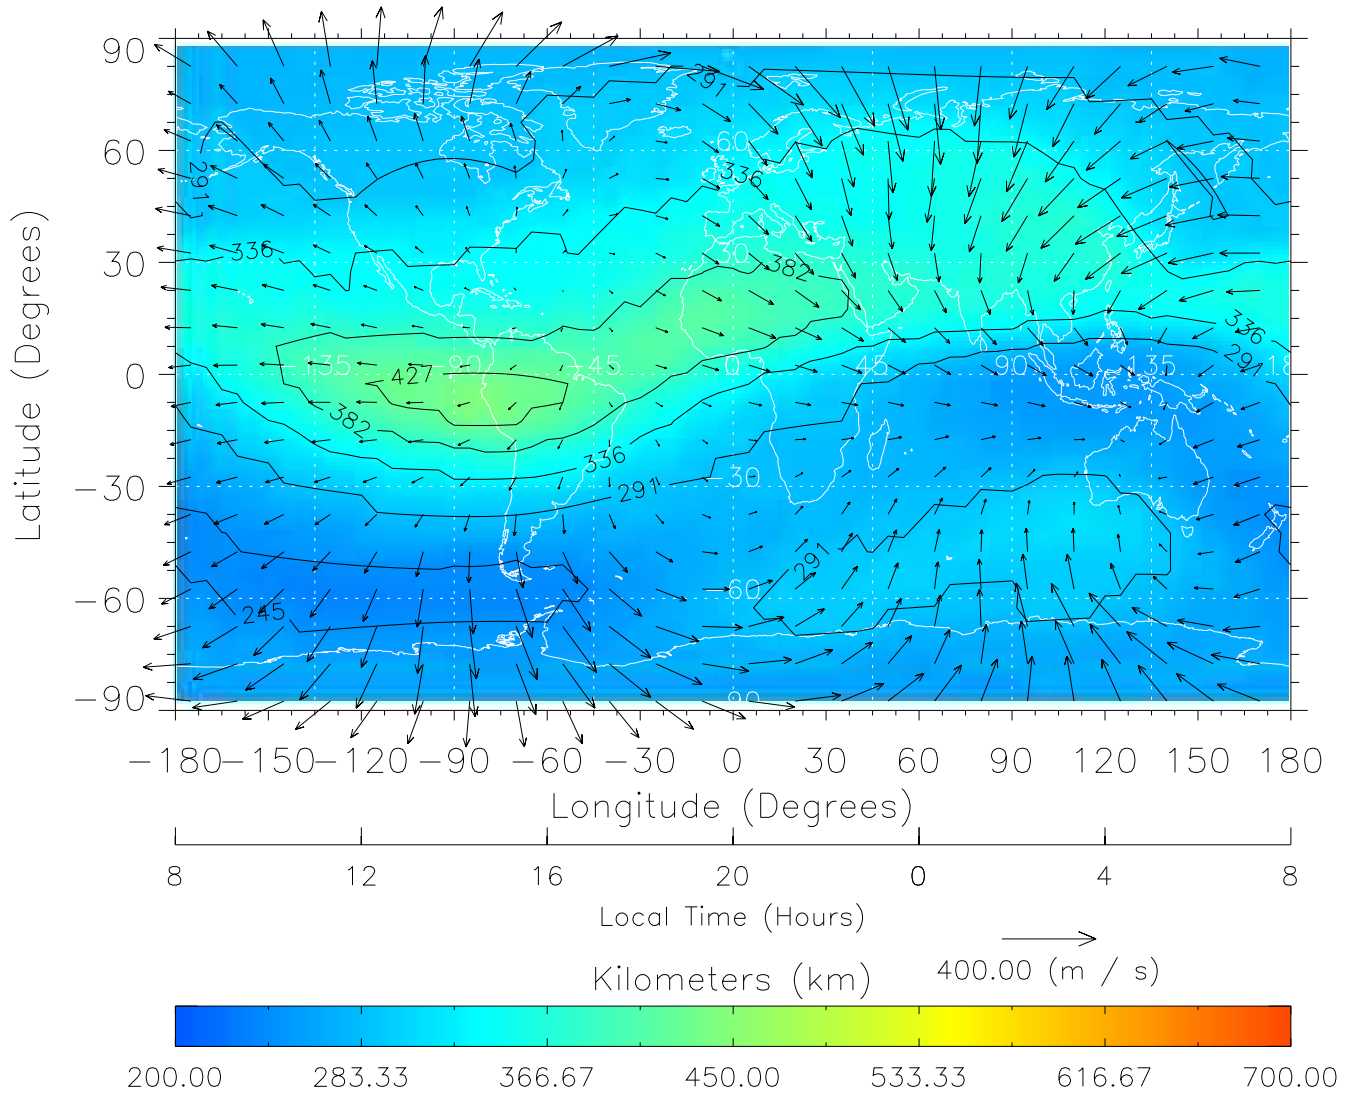

From: /tgcm/histories/secondary/Bastille/Bastille_v1/199.nc

TIME-GCM MAP hmF2 with Neutral Wind vectors
ZP = 2.00 UT = 18.00 DOY = 199

Created: Thu Mar 10 13:03:49 2005

From: /tgcm/histories/secondary/Bastille/Bastille_v1/199.nc

TIME-GCM MAP hmF2 with Neutral Wind vectors
ZP = 2.00 UT = 19.00 DOY = 199

Created: Thu Mar 10 13:03:50 2005

From: /tgcm/histories/secondary/Bastille/Bastille_v1/199.nc

TIME-GCM MAP hmF2 with Neutral Wind vectors
ZP = 2.00 UT = 20.00 DOY = 199