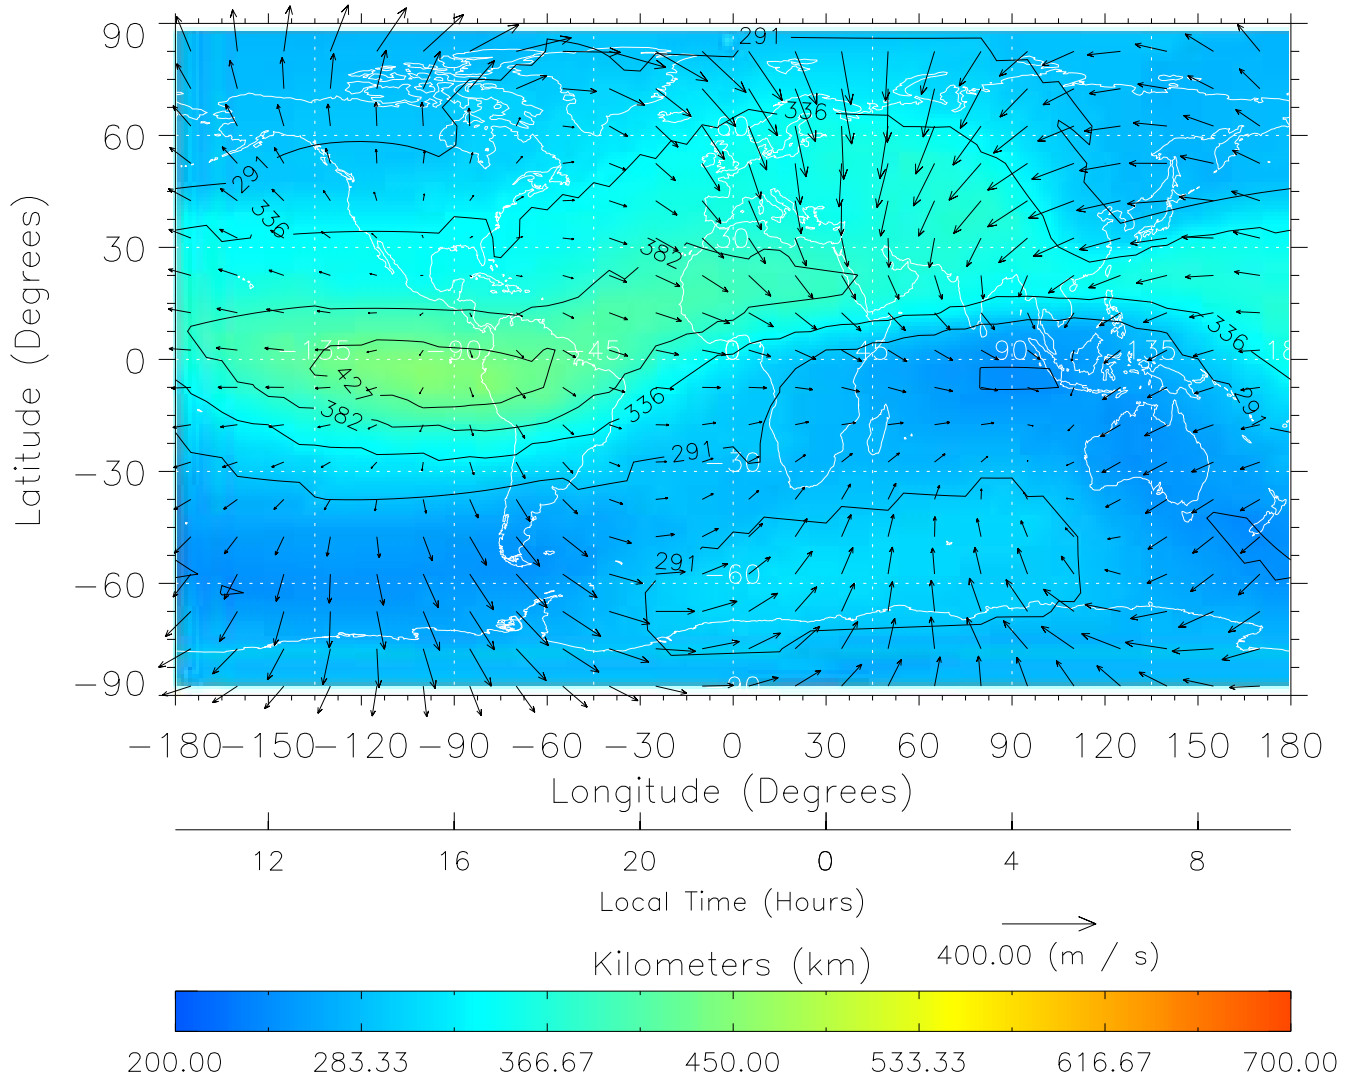

Created: Thu Mar 10 13:03:50 2005

From: /tgcm/histories/secondary/Bastille/Bastille_v1/199.nc

TIME-GCM MAP hmF2 with Neutral Wind vectors
ZP = 2.00 UT = 21.00 DOY = 199

Created: Thu Mar 10 13:03:51 2005

From: /tgcm/histories/secondary/Bastille/Bastille_v1/199.nc

TIME-GCM MAP hmF2 with Neutral Wind vectors
ZP = 2.00 UT = 22.00 DOY = 199

Created: Thu Mar 10 13:03:51 2005

From: /tgcm/histories/secondary/Bastille/Bastille_v1/199.nc

TIME-GCM MAP hmF2 with Neutral Wind vectors
ZP = 2.00 UT = 23.00 DOY = 199