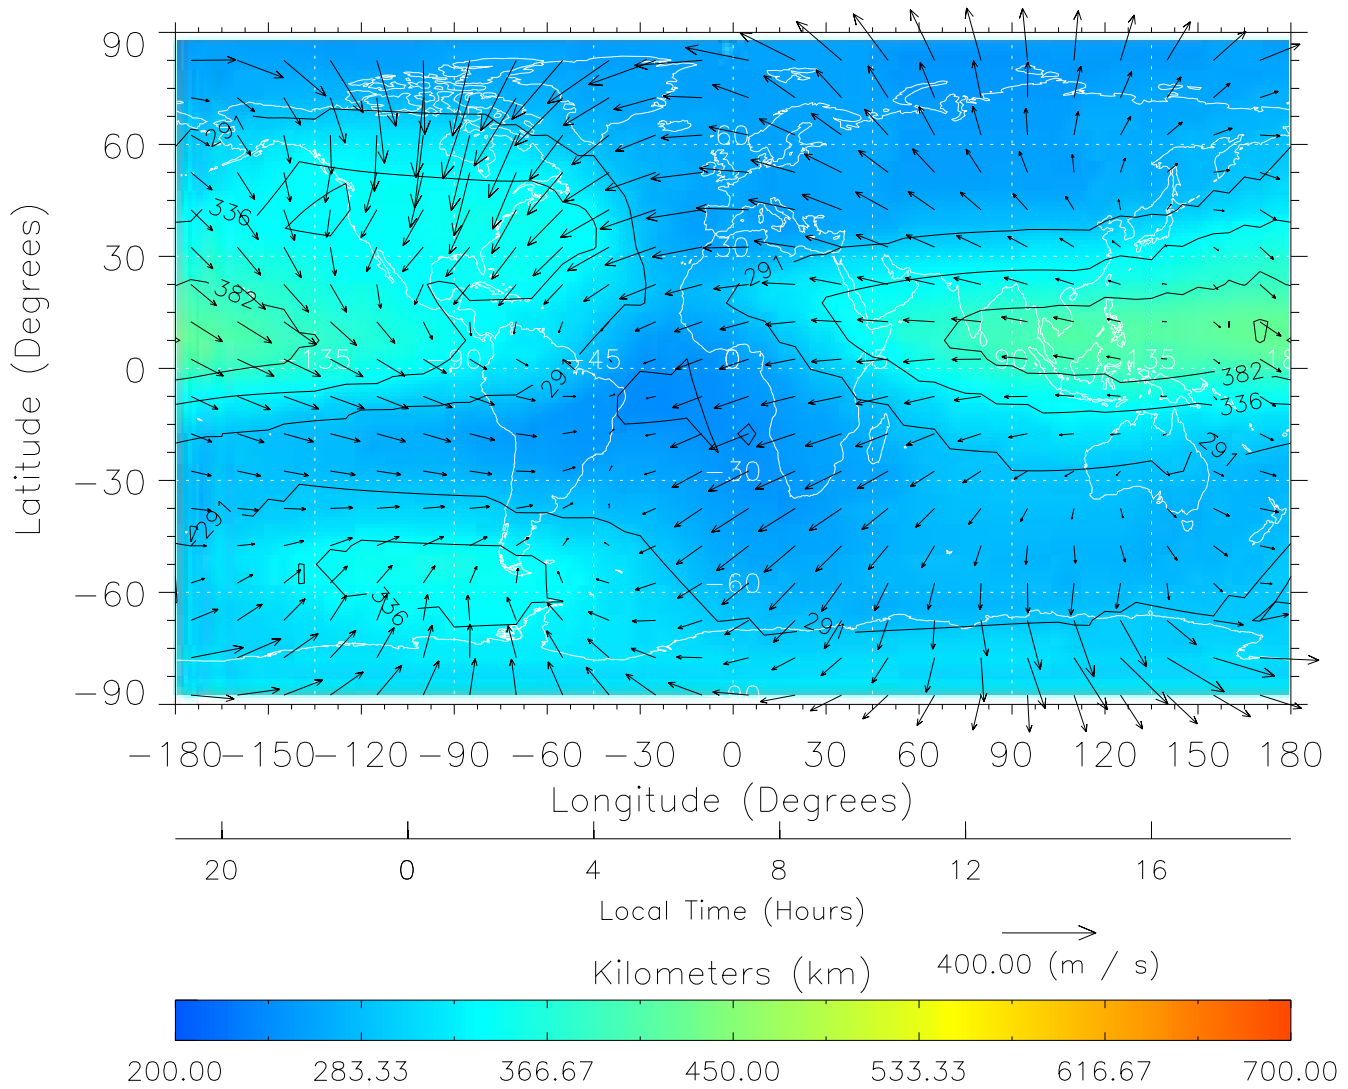

TIME-GCM MAP hmF2 with Neutral Wind vectors
ZP = 2.00 UT = 3.00 DOY = 199

Created: Thu Mar 10 13:03:42 2005

From: /tgcm/histories/secondary/Bastille/Bastille_v1/199.nc

TIME-GCM MAP hmF2 with Neutral Wind vectors
ZP = 2.00 UT = 4.00 DOY = 199

Created: Thu Mar 10 13:03:43 2005

From: /tgcm/histories/secondary/Bastille/Bastille_v1/199.nc

TIME-GCM MAP hmF2 with Neutral Wind vectors
ZP = 2.00 UT = 5.00 DOY = 199

Created: Thu Mar 10 13:03:43 2005

From: /tgcm/histories/secondary/Bastille/Bastille_v1/199.nc

TIME-GCM MAP hmF2 with Neutral Wind vectors
ZP = 2.00 UT = 6.00 DOY = 199

Created: Thu Mar 10 13:03:44 2005

From: /tgcm/histories/secondary/Bastille/Bastille_v1/199.nc

TIME-GCM MAP hmF2 with Neutral Wind vectors
ZP = 2.00 UT = 7.00 DOY = 199