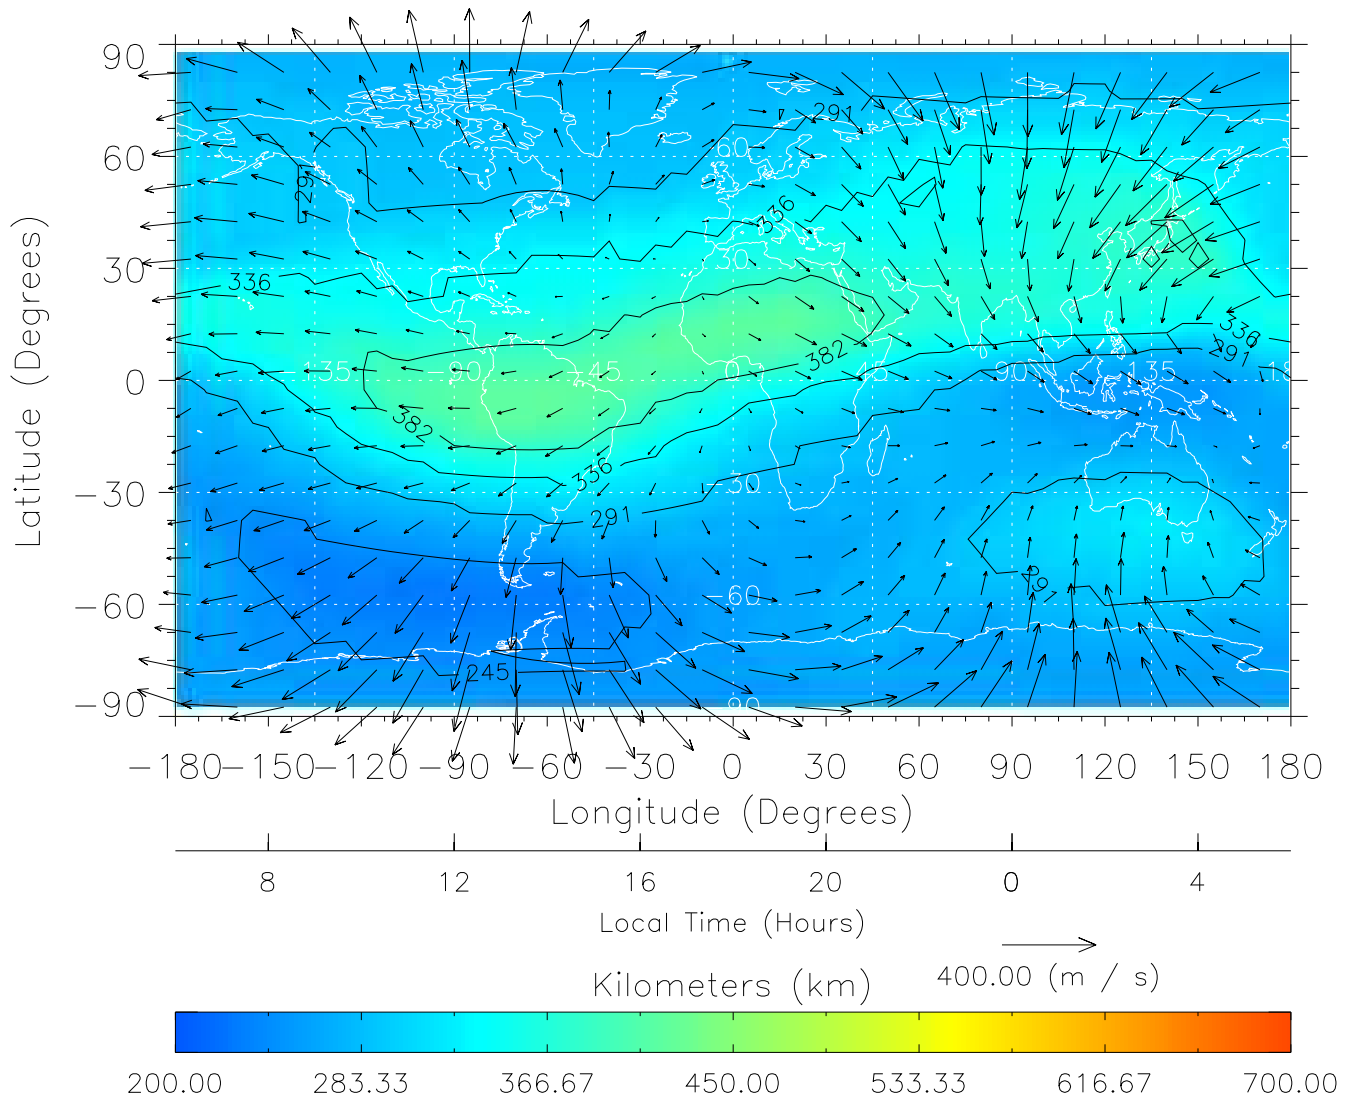

TIME-GCM MAP hmF2 with Neutral Wind vectors
ZP = 2.00 UT = 18.00 DOY = 199

Created: Thu Mar 10 13:03:49 2005

From: /tgcm/histories/secondary/Bastille/Bastille_v1/199.nc