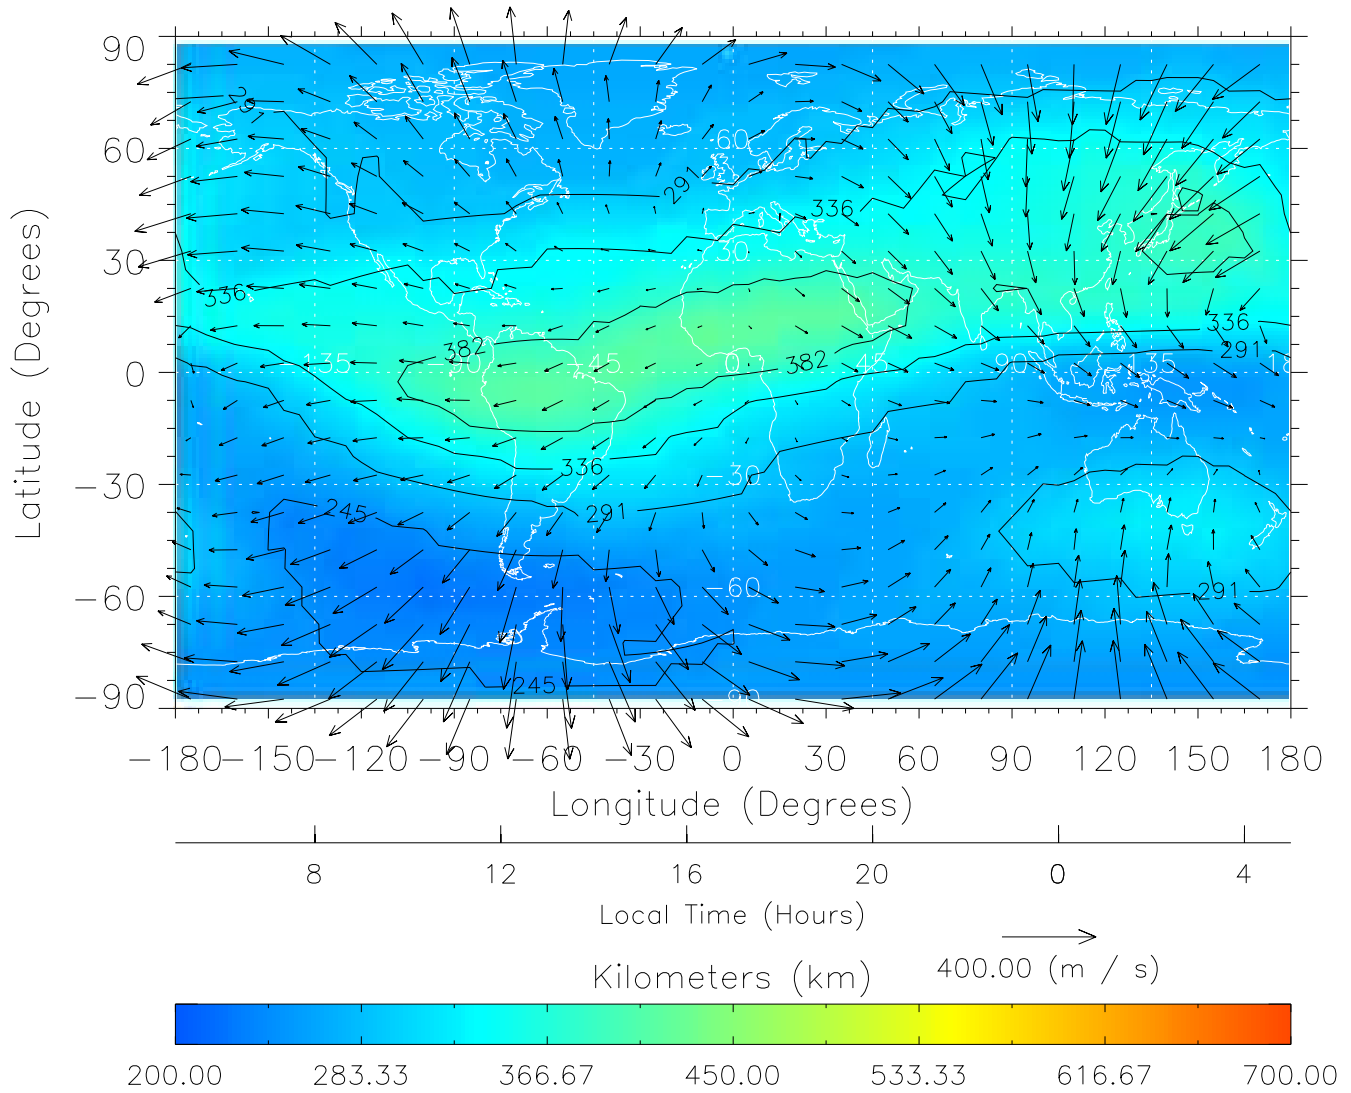

TIME-GCM MAP hmF2 with Neutral Wind vectors
ZP = 2.00 UT = 17.00 DOY = 199

Created: Thu Mar 10 13:03:49 2005

From: /tgcm/histories/secondary/Bastille/Bastille_v1/199.nc