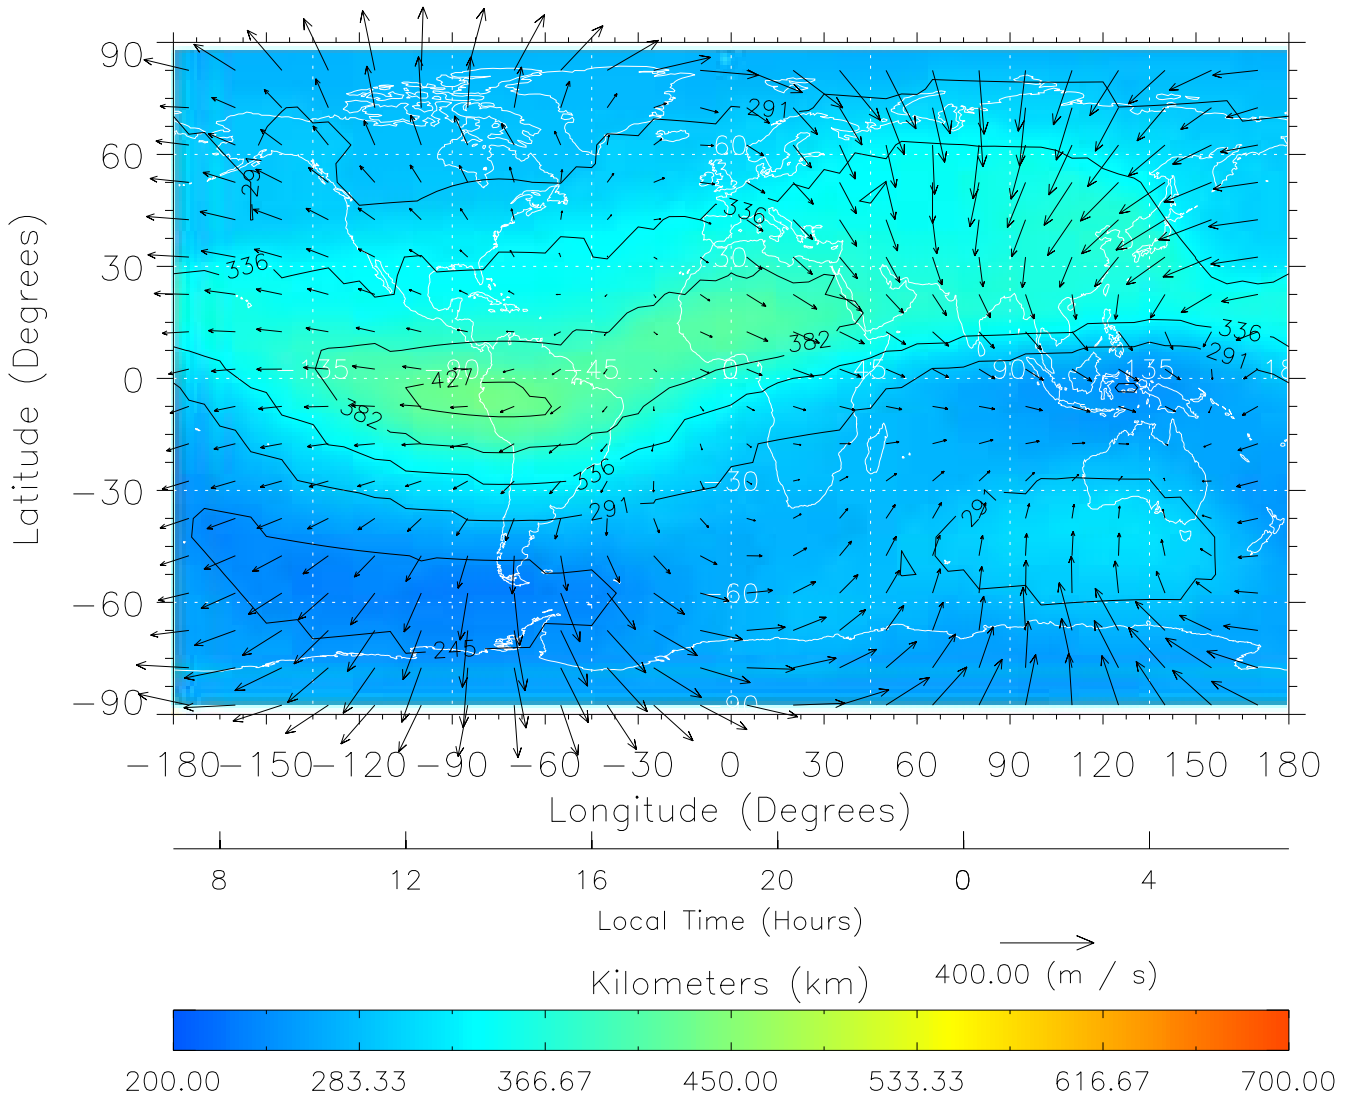

TIME-GCM MAP hmF2 with Neutral Wind vectors
ZP = 2.00 UT = 19.00 DOY = 199

Created: Thu Mar 10 13:03:50 2005

From: /tgcm/histories/secondary/Bastille/Bastille_v1/199.nc