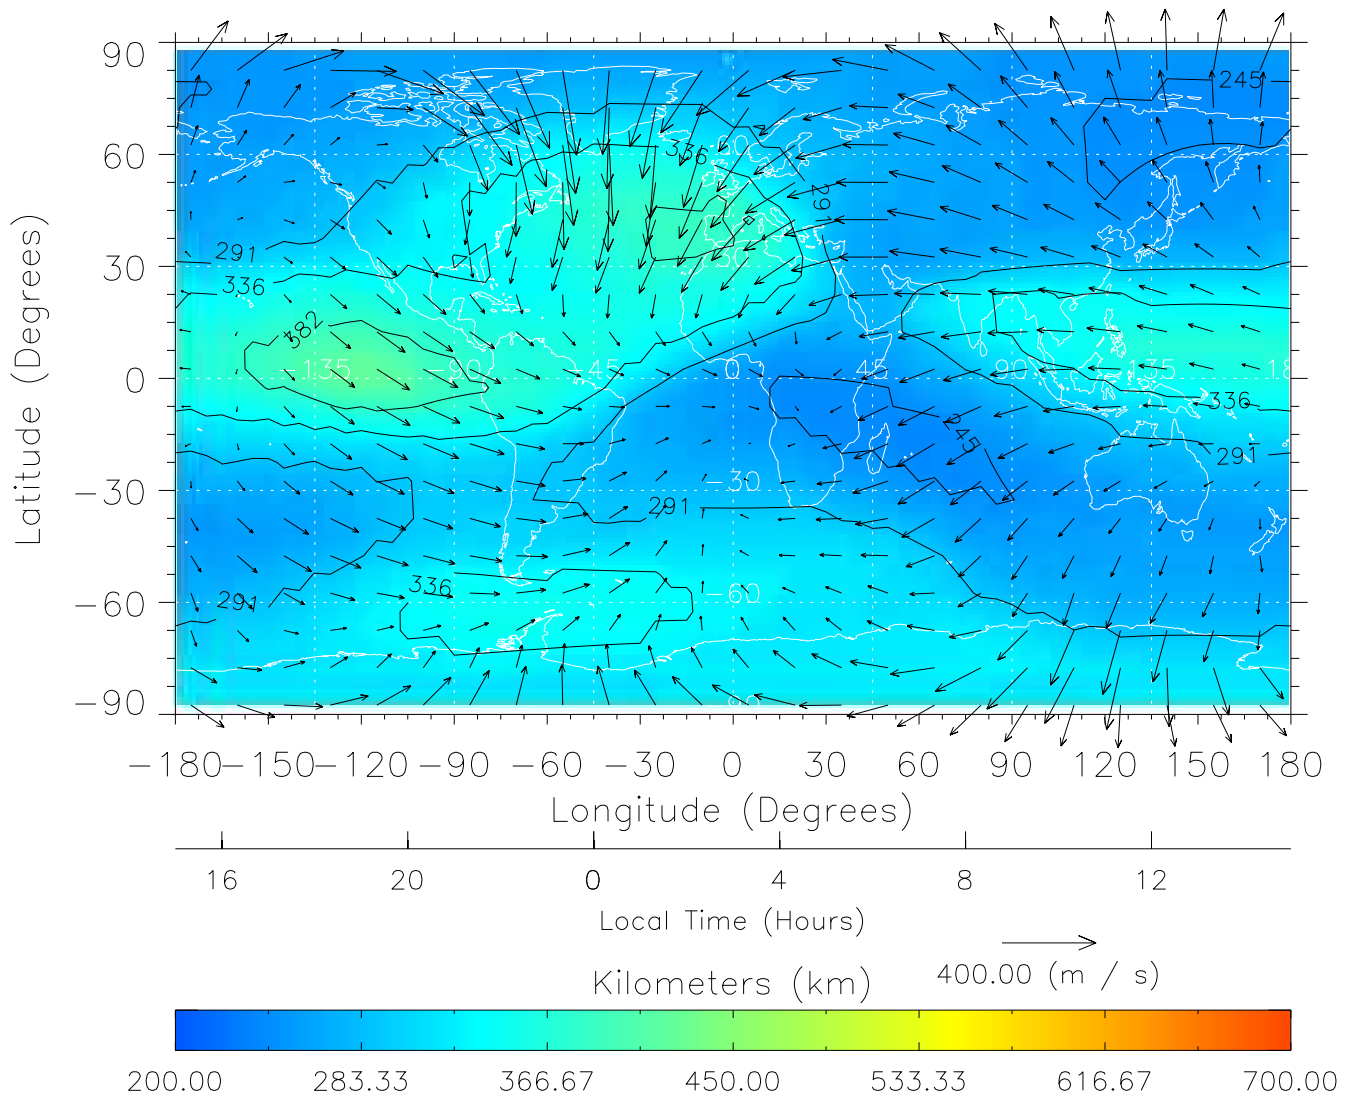

TIME-GCM MAP hmF2 with Neutral Wind vectors
ZP = 2.00 UT = 0.00 DOY = 199

Created: Thu Mar 10 13:03:41 2005

From: /tgcm/histories/secondary/Bastille/Bastille_v1/199.nc

TIME-GCM MAP hmF2 with Neutral Wind vectors
ZP = 2.00 UT = 1.00 DOY = 199

Created: Thu Mar 10 13:03:42 2005

From: /tgcm/histories/secondary/Bastille/Bastille_v1/199.nc

TIME-GCM MAP hmF2 with Neutral Wind vectors
ZP = 2.00 UT = 2.00 DOY = 199

Created: Thu Mar 10 13:03:42 2005

From: /tgcm/histories/secondary/Bastille/Bastille_v1/199.nc

TIME-GCM MAP hmF2 with Neutral Wind vectors
ZP = 2.00 UT = 3.00 DOY = 199

Created: Thu Mar 10 13:03:42 2005

From: /tgcm/histories/secondary/Bastille/Bastille_v1/199.nc

TIME-GCM MAP hmF2 with Neutral Wind vectors
ZP = 2.00 UT = 4.00 DOY = 199