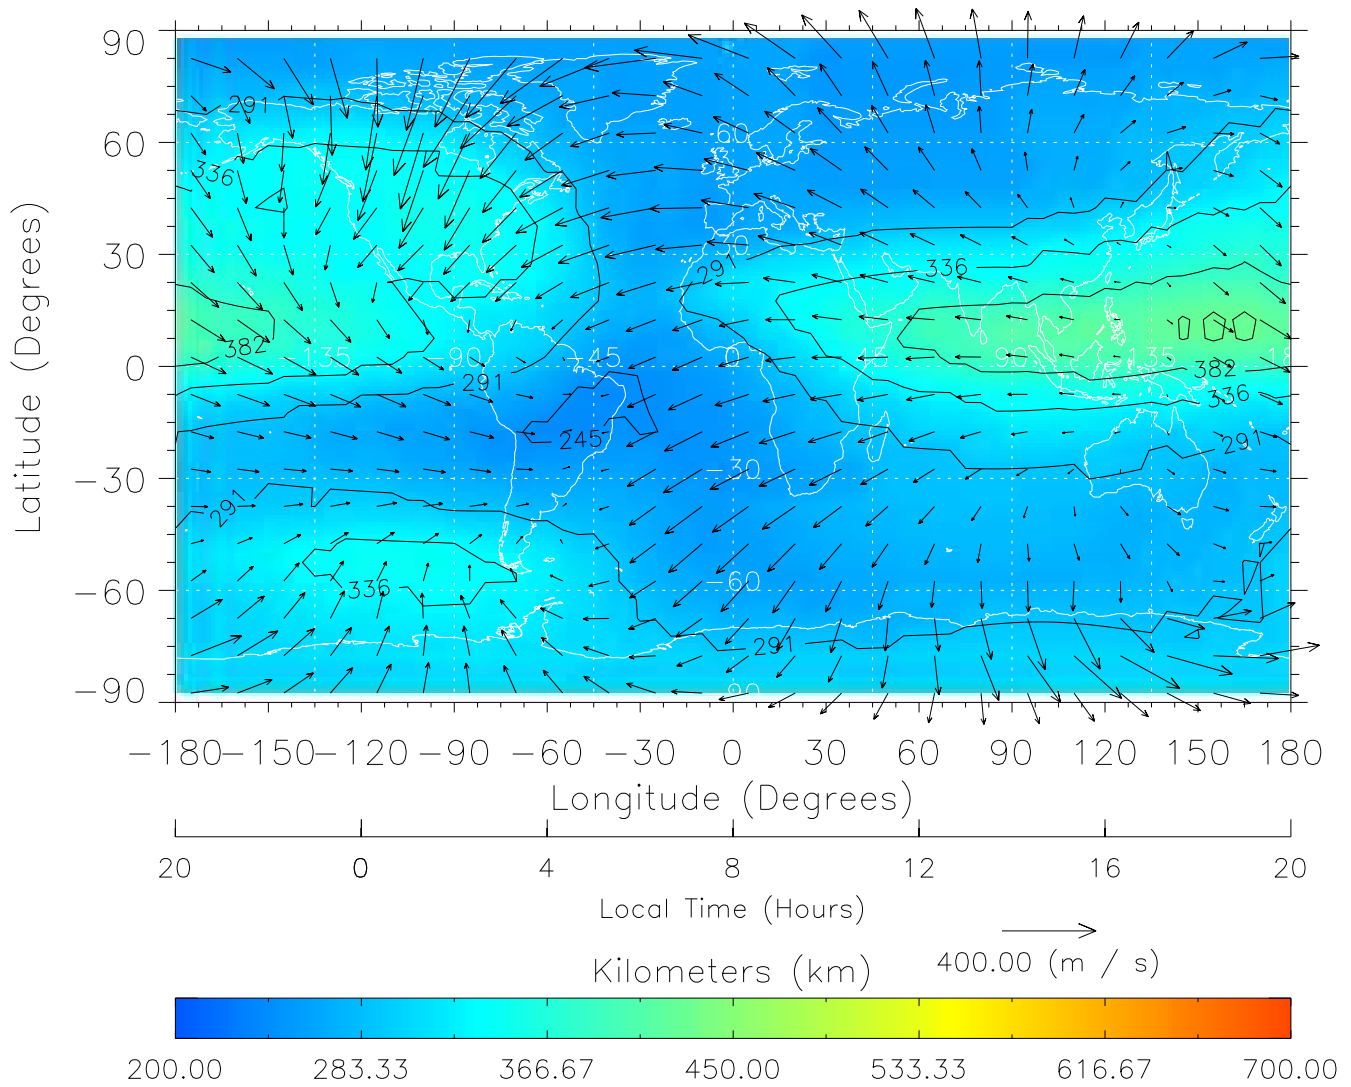

TIME-GCM MAP hmF2 with Neutral Wind vectors
ZP = 2.00 UT = 8.00 DOY = 199

Created: Thu Mar 10 13:03:45 2005

From: /tgcm/histories/secondary/Bastille/Bastille_v1/199.nc