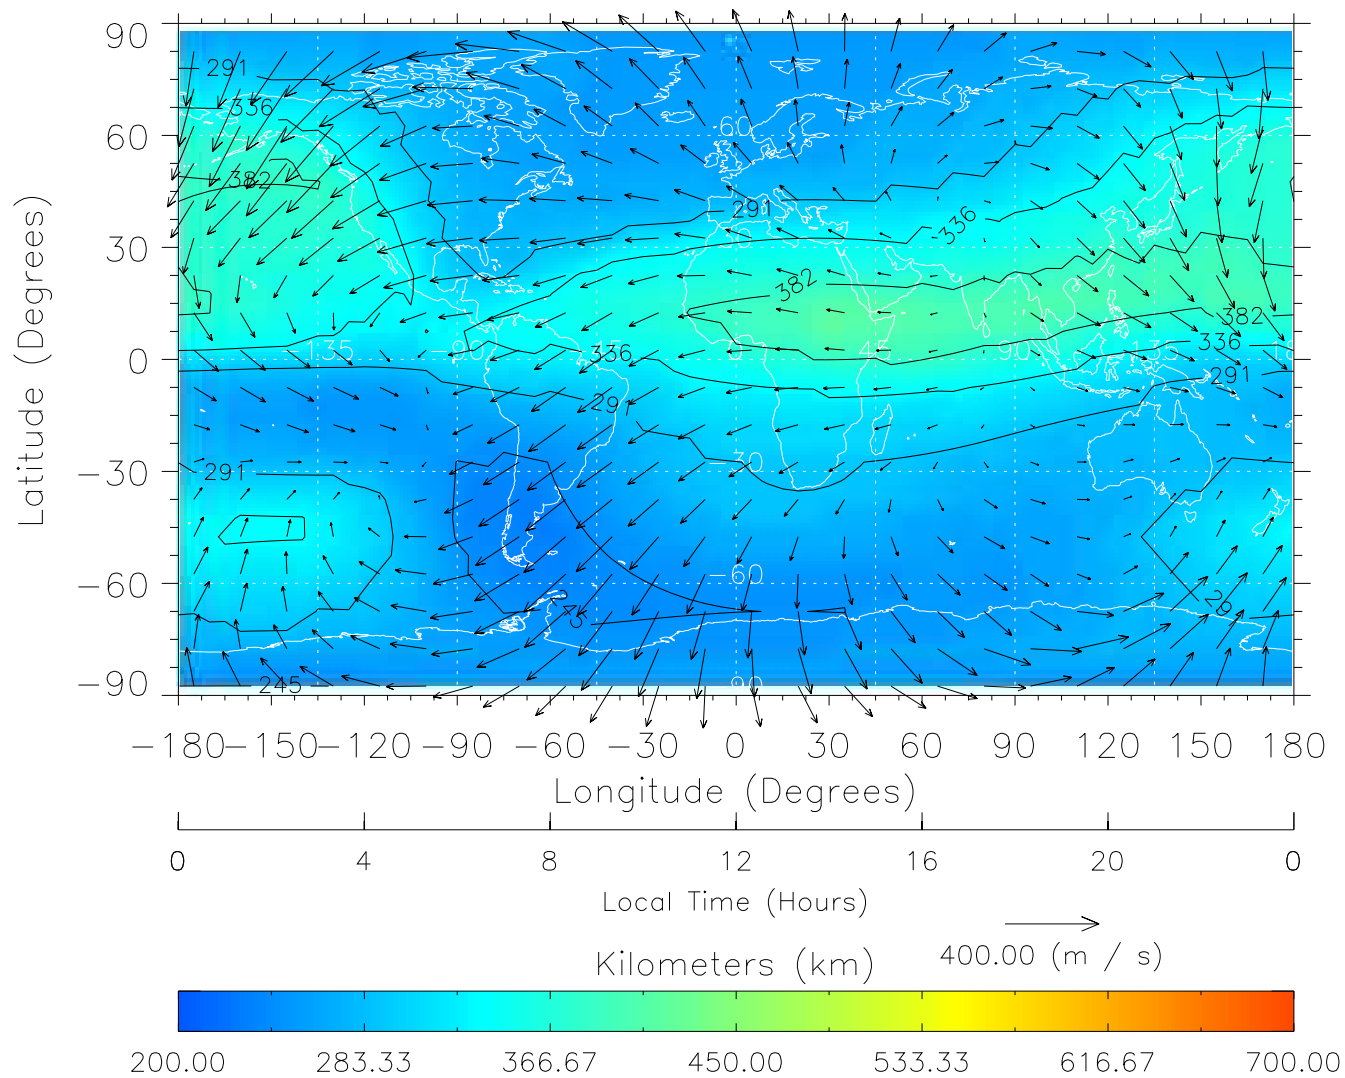

TIME-GCM MAP hmF2 with Neutral Wind vectors

ZP = 2.00 UT = 12.00 DOY = 199

Created: Thu Mar 10 13:03:47 2005

From: /tgcm/histories/secondary/Bastille/Bastille_v1/199.nc