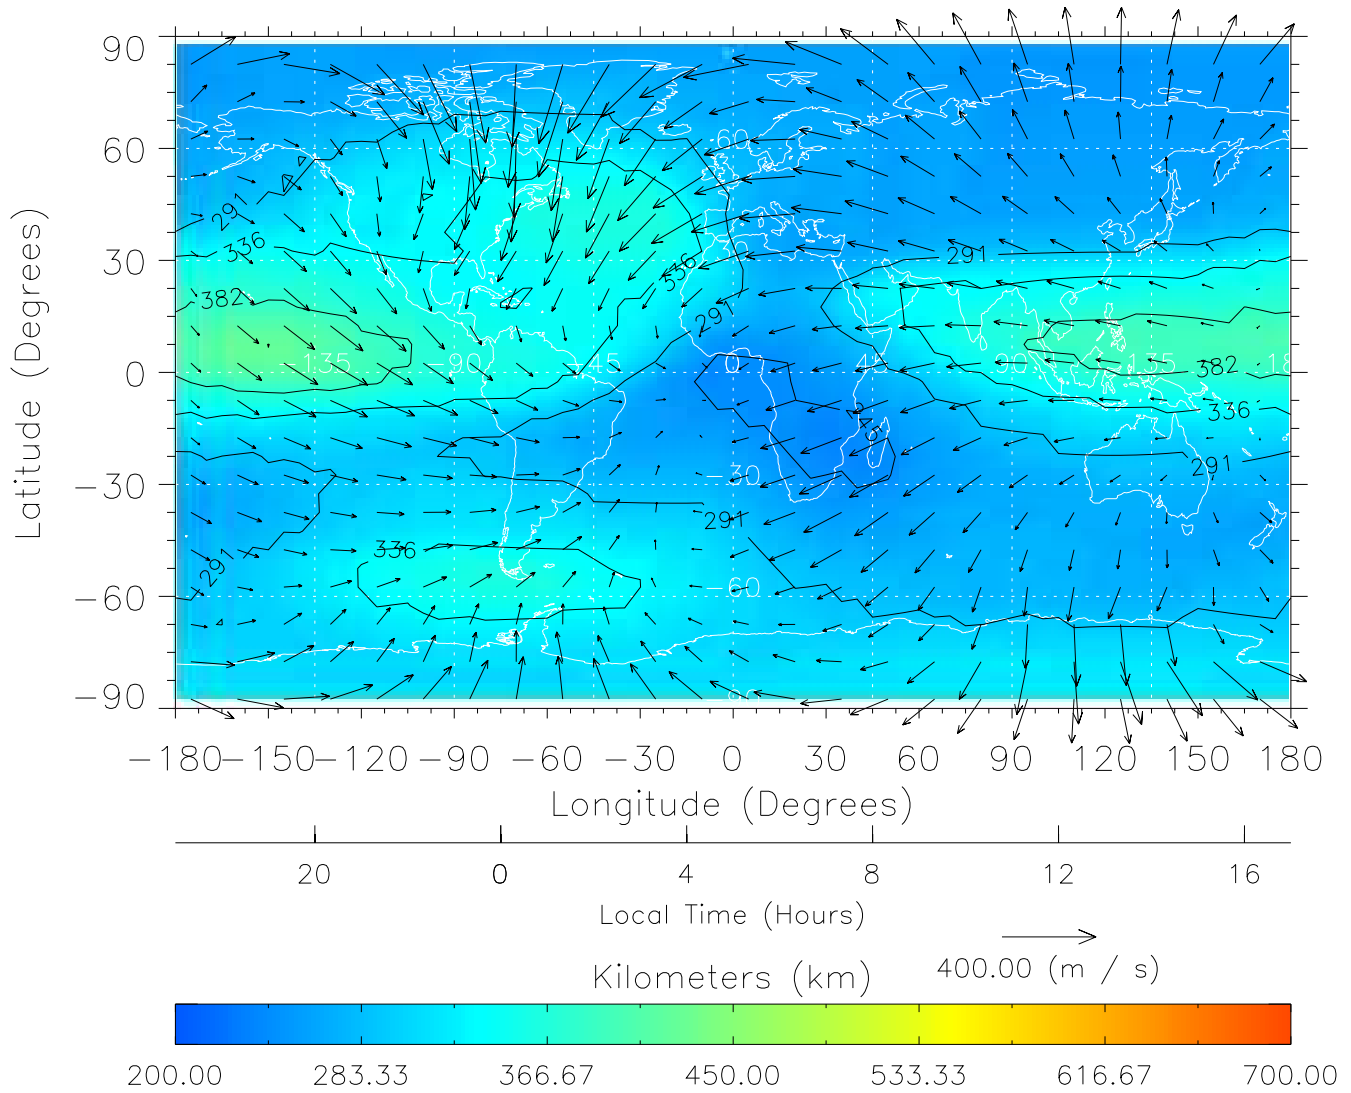

TIME-GCM MAP hmF2 with Neutral Wind vectors
ZP = 2.00 UT = 5.00 DOY = 199

Created: Thu Mar 10 13:03:43 2005

From: /tgcm/histories/secondary/Bastille/Bastille_v1/199.nc