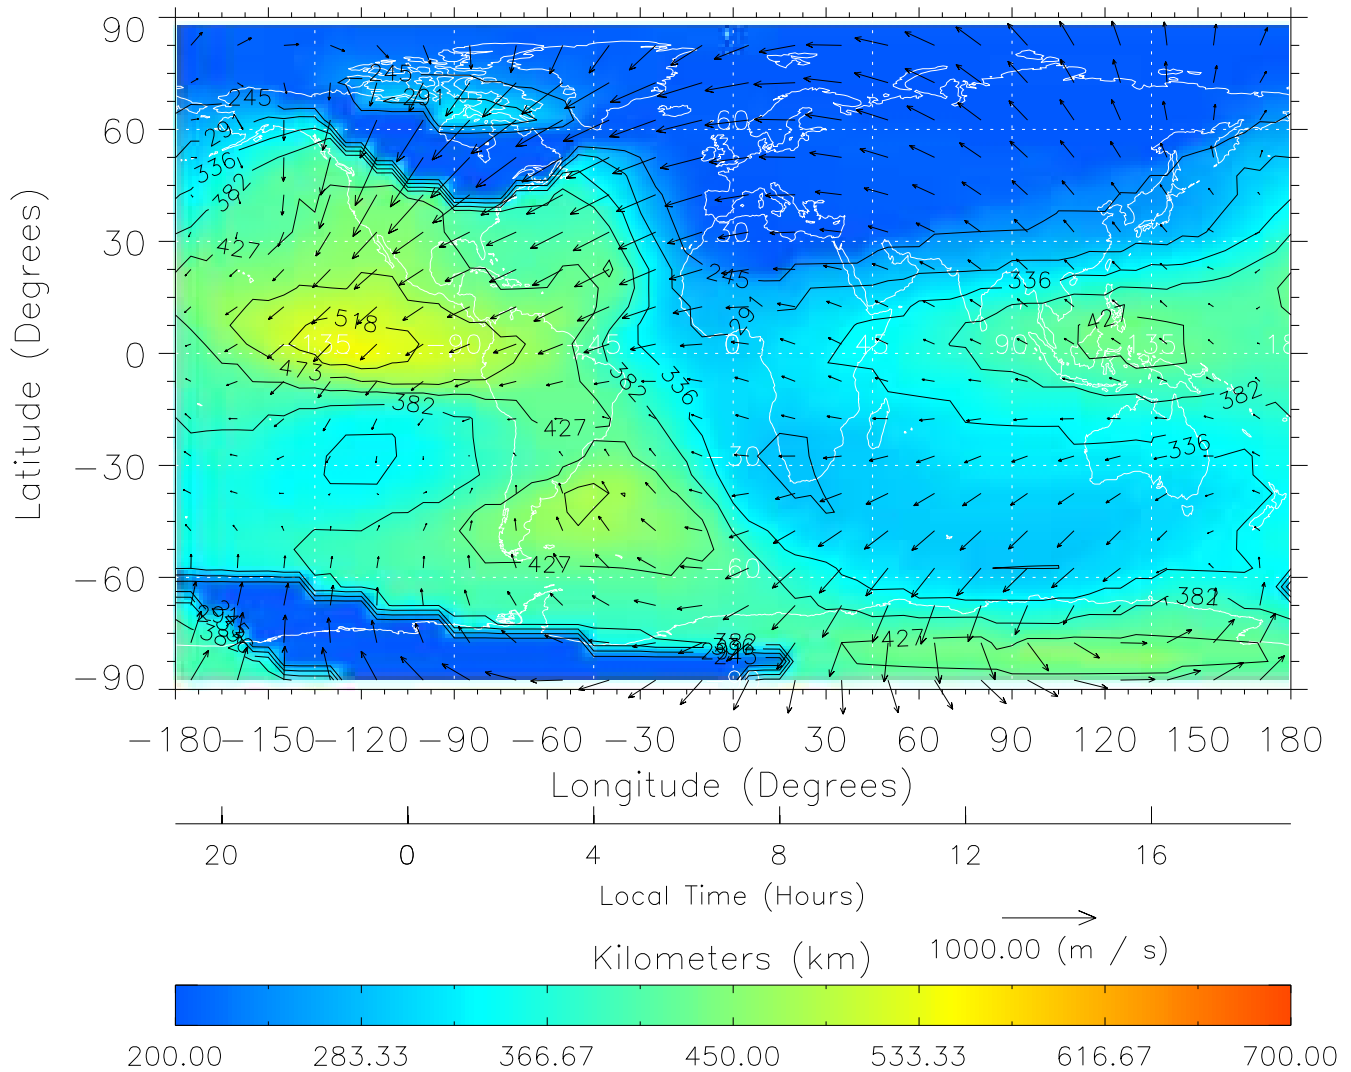

TIME-GCM MAP hmF2 with Neutral Wind vectors
ZP = 2.00 UT = 3.00 DOY = 198

Created: Thu Mar 10 13:02:13 2005

From: /tgcm/histories/secondary/Bastille/Bastille_v1/198.nc

TIME-GCM MAP hmF2 with Neutral Wind vectors
ZP = 2.00 UT = 4.00 DOY = 198

Created: Thu Mar 10 13:02:13 2005

From: /tgcm/histories/secondary/Bastille/Bastille_v1/198.nc

TIME-GCM MAP hmF2 with Neutral Wind vectors
ZP = 2.00 UT = 5.00 DOY = 198

Created: Thu Mar 10 13:02:14 2005

From: /tgcm/histories/secondary/Bastille/Bastille_v1/198.nc

TIME-GCM MAP hmF2 with Neutral Wind vectors
ZP = 2.00 UT = 6.00 DOY = 198

Created: Thu Mar 10 13:02:14 2005

From: /tgcm/histories/secondary/Bastille/Bastille_v1/198.nc

TIME-GCM MAP hmF2 with Neutral Wind vectors
ZP = 2.00 UT = 7.00 DOY = 198