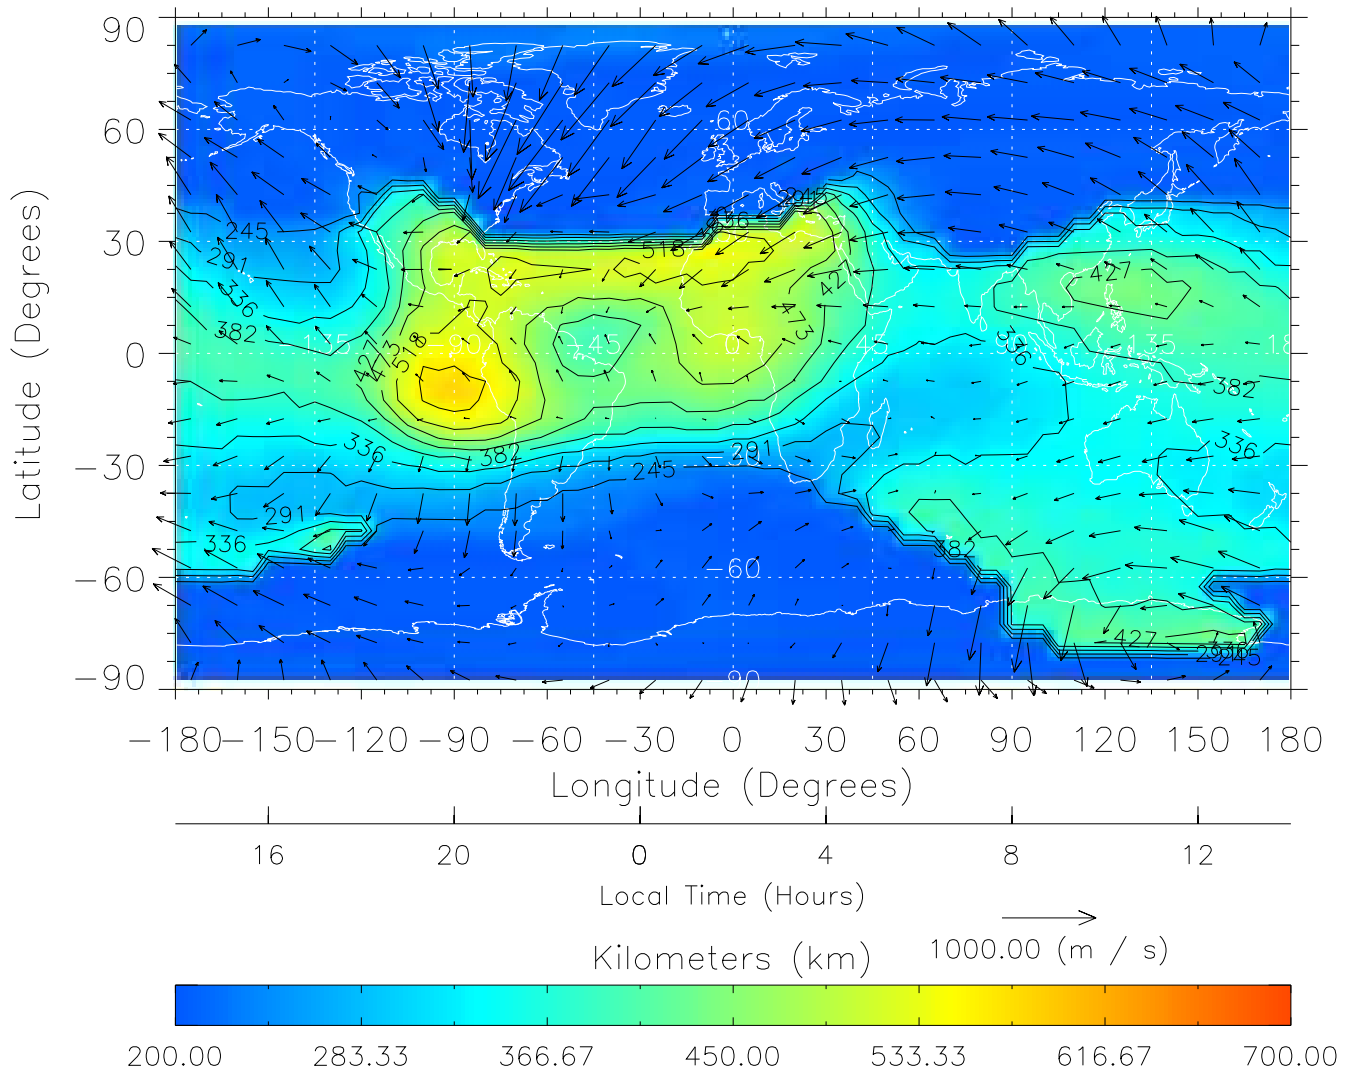

TIME-GCM MAP hmF2 with Neutral Wind vectors

ZP = 2.00 UT = 0.00 DOY = 198

Created: Thu Mar 10 13:02:12 2005

From: /tgcm/histories/secondary/Bastille/Bastille_v1/198.nc

TIME-GCM MAP hmF2 with Neutral Wind vectors
ZP = 2.00 UT = 1.00 DOY = 198

Created: Thu Mar 10 13:02:12 2005

From: /tgcm/histories/secondary/Bastille/Bastille_v1/198.nc

TIME-GCM MAP hmF2 with Neutral Wind vectors
ZP = 2.00 UT = 2.00 DOY = 198

Created: Thu Mar 10 13:02:13 2005

From: /tgcm/histories/secondary/Bastille/Bastille_v1/198.nc

TIME-GCM MAP hmF2 with Neutral Wind vectors
ZP = 2.00 UT = 3.00 DOY = 198

Created: Thu Mar 10 13:02:13 2005

From: /tgcm/histories/secondary/Bastille/Bastille_v1/198.nc

TIME-GCM MAP hmF2 with Neutral Wind vectors
ZP = 2.00 UT = 4.00 DOY = 198