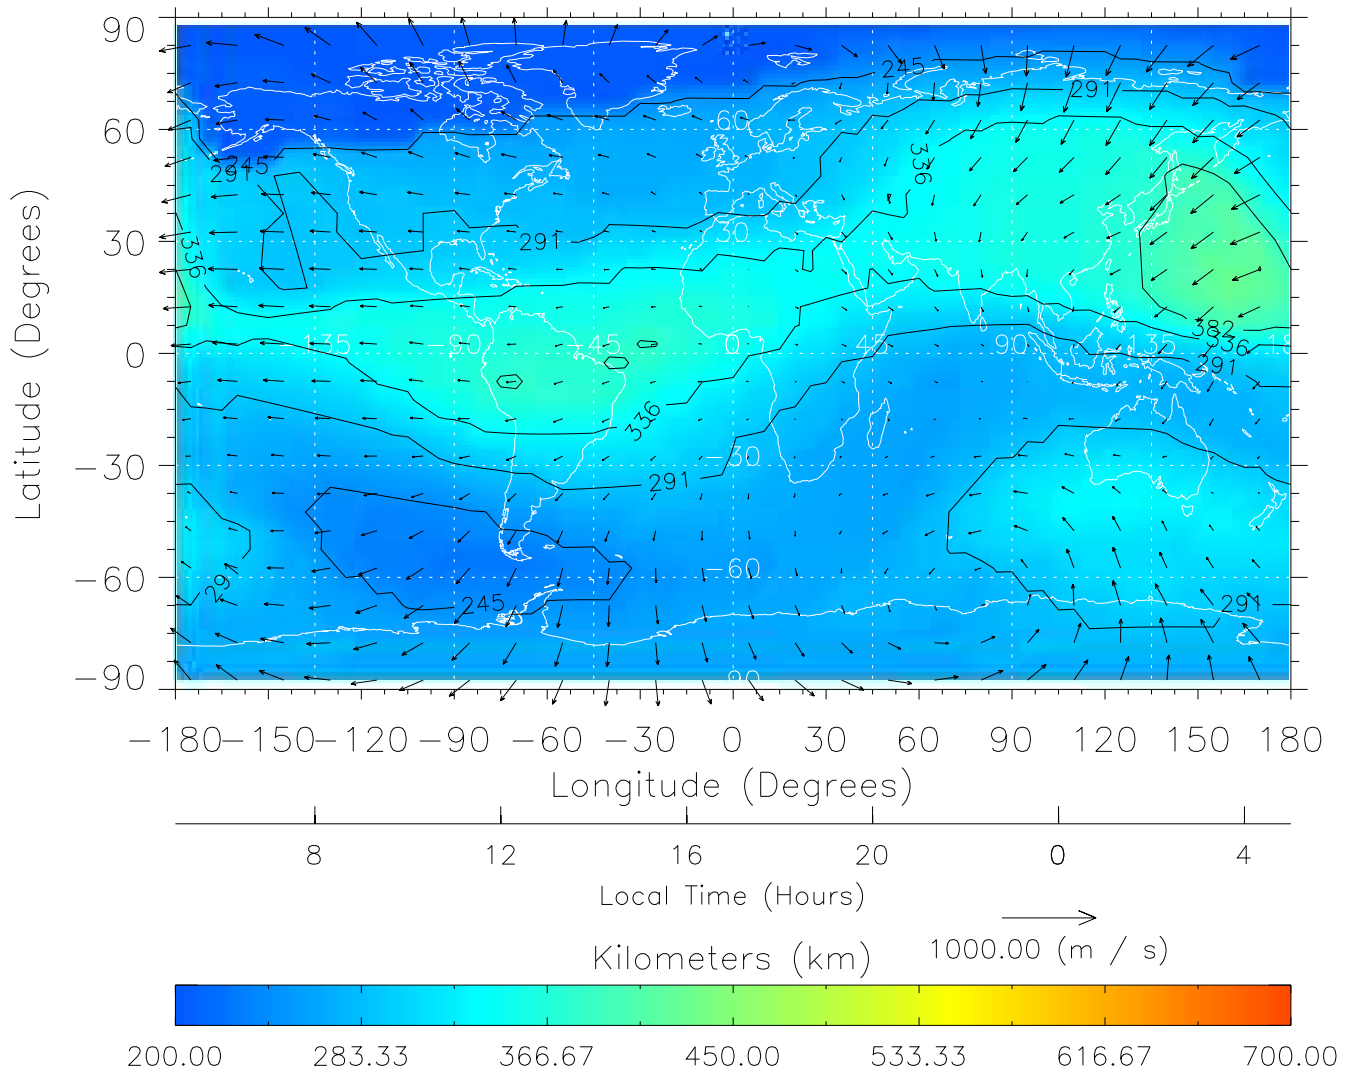

From: /tgcm/histories/secondary/Bastille/Bastille_v1/198.nc

TIME-GCM MAP hmF2 with Neutral Wind vectors
ZP = 2.00 UT = 15.00 DOY = 198

Created: Thu Mar 10 13:02:19 2005
From: /tgcm/histories/secondary/Bastille/Bastille_v1/198.nc

TIME-GCM MAP hmF2 with Neutral Wind vectors
ZP = 2.00 UT = 16.00 DOY = 198

Created: Thu Mar 10 13:02:19 2005

From: /tgcm/histories/secondary/Bastille/Bastille_v1/198.nc

TIME-GCM MAP hmF2 with Neutral Wind vectors
ZP = 2.00 UT = 17.00 DOY = 198