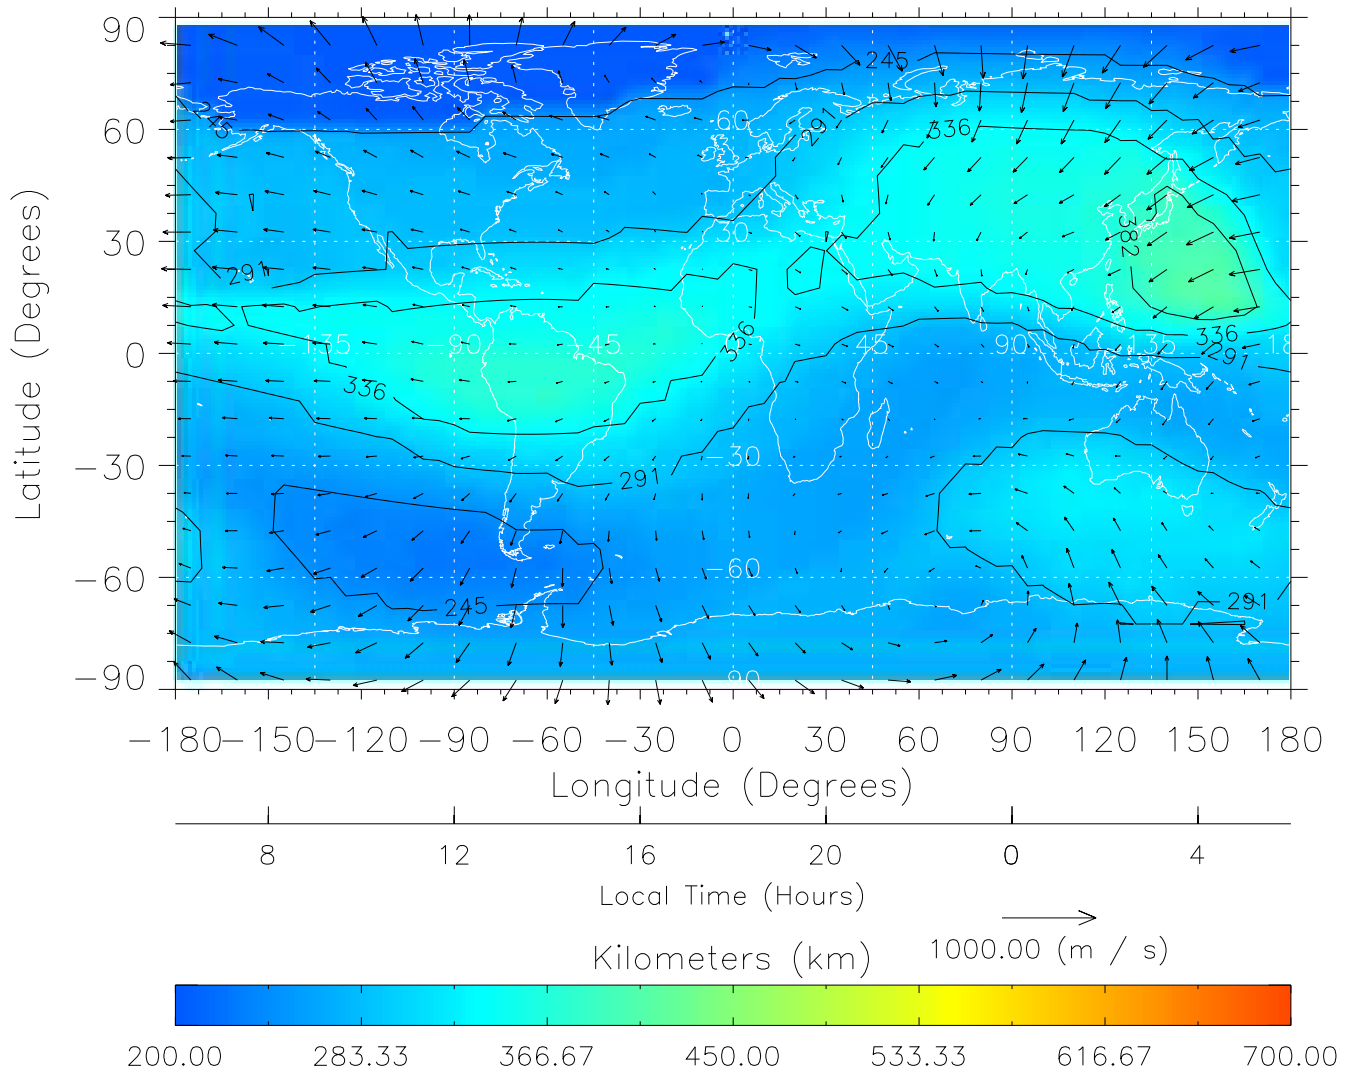

TIME-GCM MAP hmF2 with Neutral Wind vectors
ZP = 2.00 UT = 18.00 DOY = 198

Created: Thu Mar 10 13:02:20 2005

From: /tgcm/histories/secondary/Bastille/Bastille_v1/198.nc