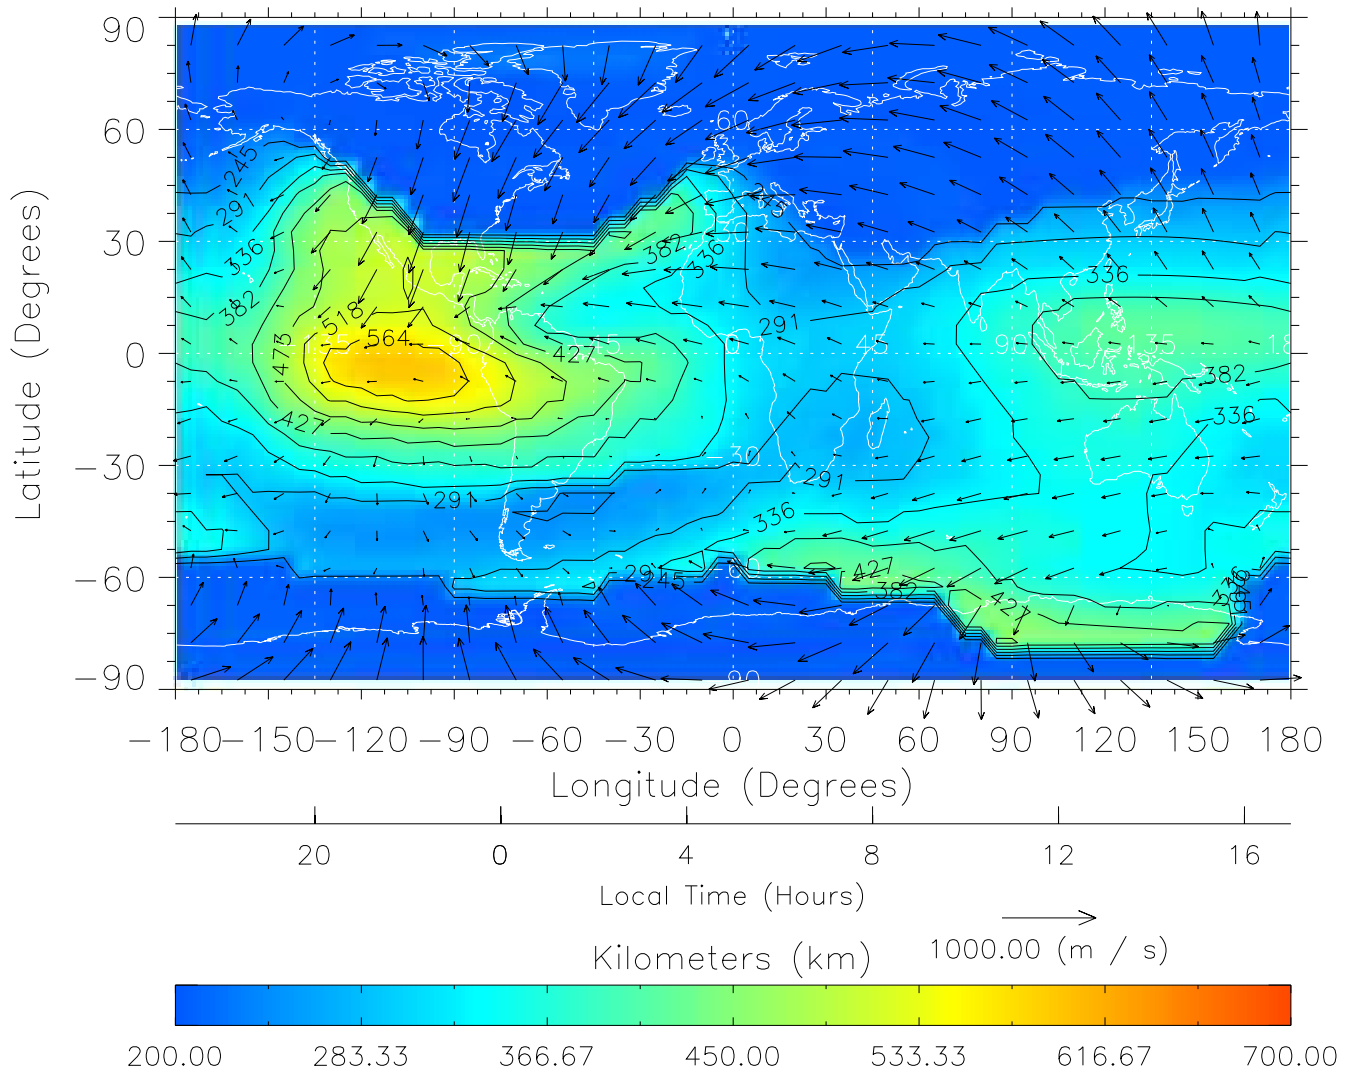

TIME-GCM MAP hmF2 with Neutral Wind vectors
ZP = 2.00 UT = 5.00 DOY = 198

Created: Thu Mar 10 13:02:14 2005

From: /tgcm/histories/secondary/Bastille/Bastille_v1/198.nc