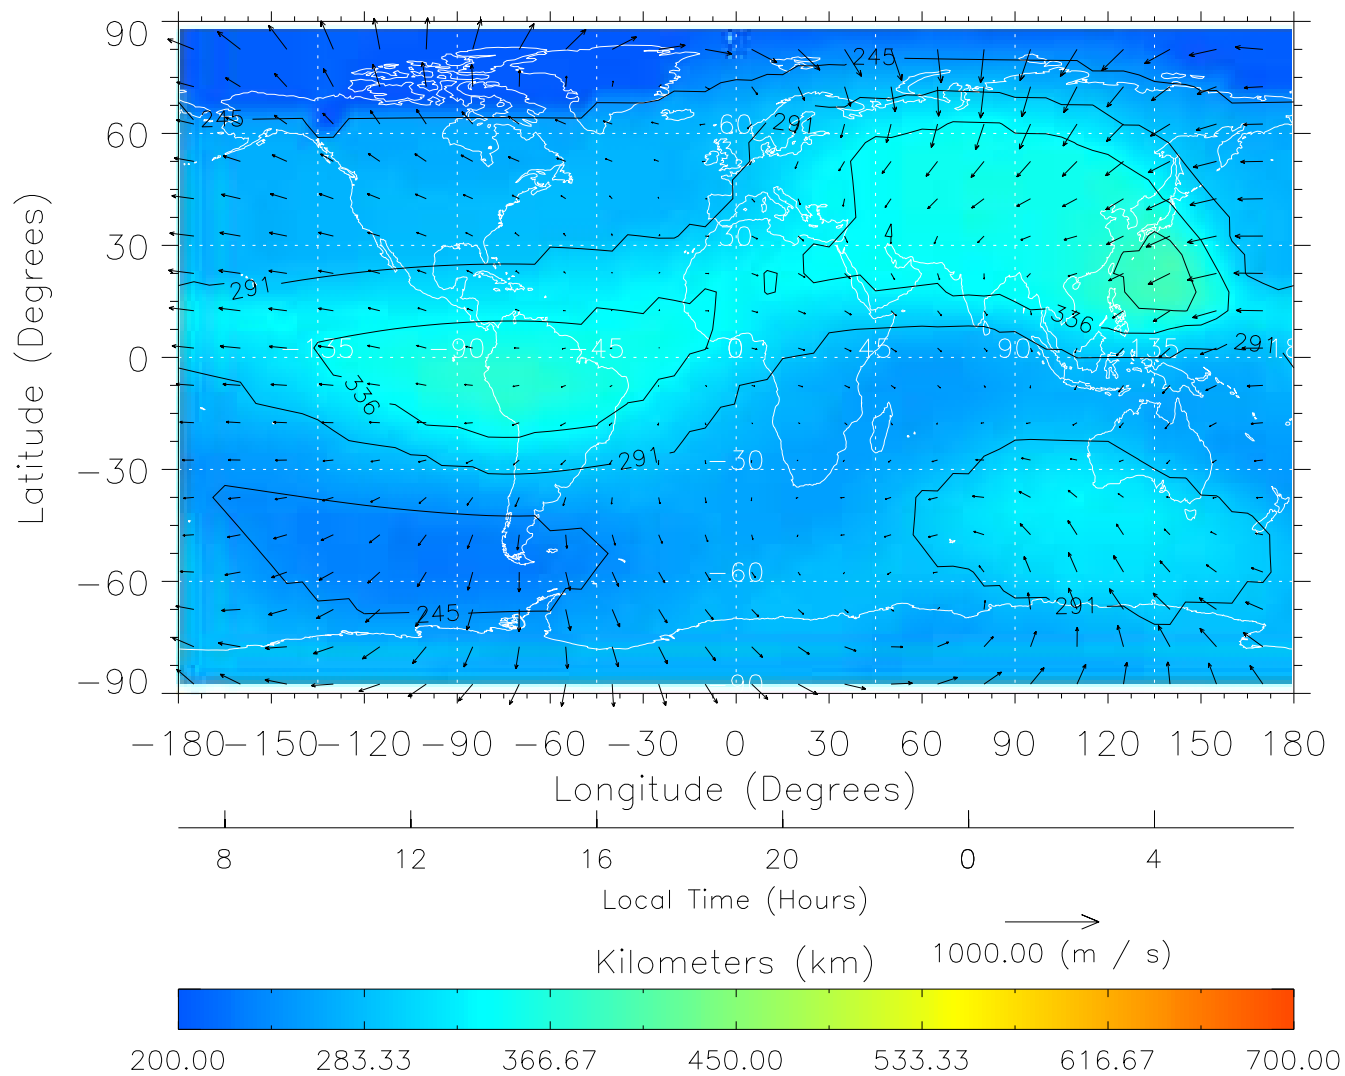

Created: Thu Mar 10 13:02:20 2005

From: /tgcm/histories/secondary/Bastille/Bastille_v1/198.nc

TIME-GCM MAP hmF2 with Neutral Wind vectors
ZP = 2.00 UT = 18.00 DOY = 198

Created: Thu Mar 10 13:02:20 2005

From: /tgcm/histories/secondary/Bastille/Bastille_v1/198.nc

TIME-GCM MAP hmF2 with Neutral Wind vectors
ZP = 2.00 UT = 19.00 DOY = 198

Created: Thu Mar 10 13:02:21 2005

From: /tgcm/histories/secondary/Bastille/Bastille_v1/198.nc

TIME-GCM MAP hmF2 with Neutral Wind vectors
ZP = 2.00 UT = 20.00 DOY = 198