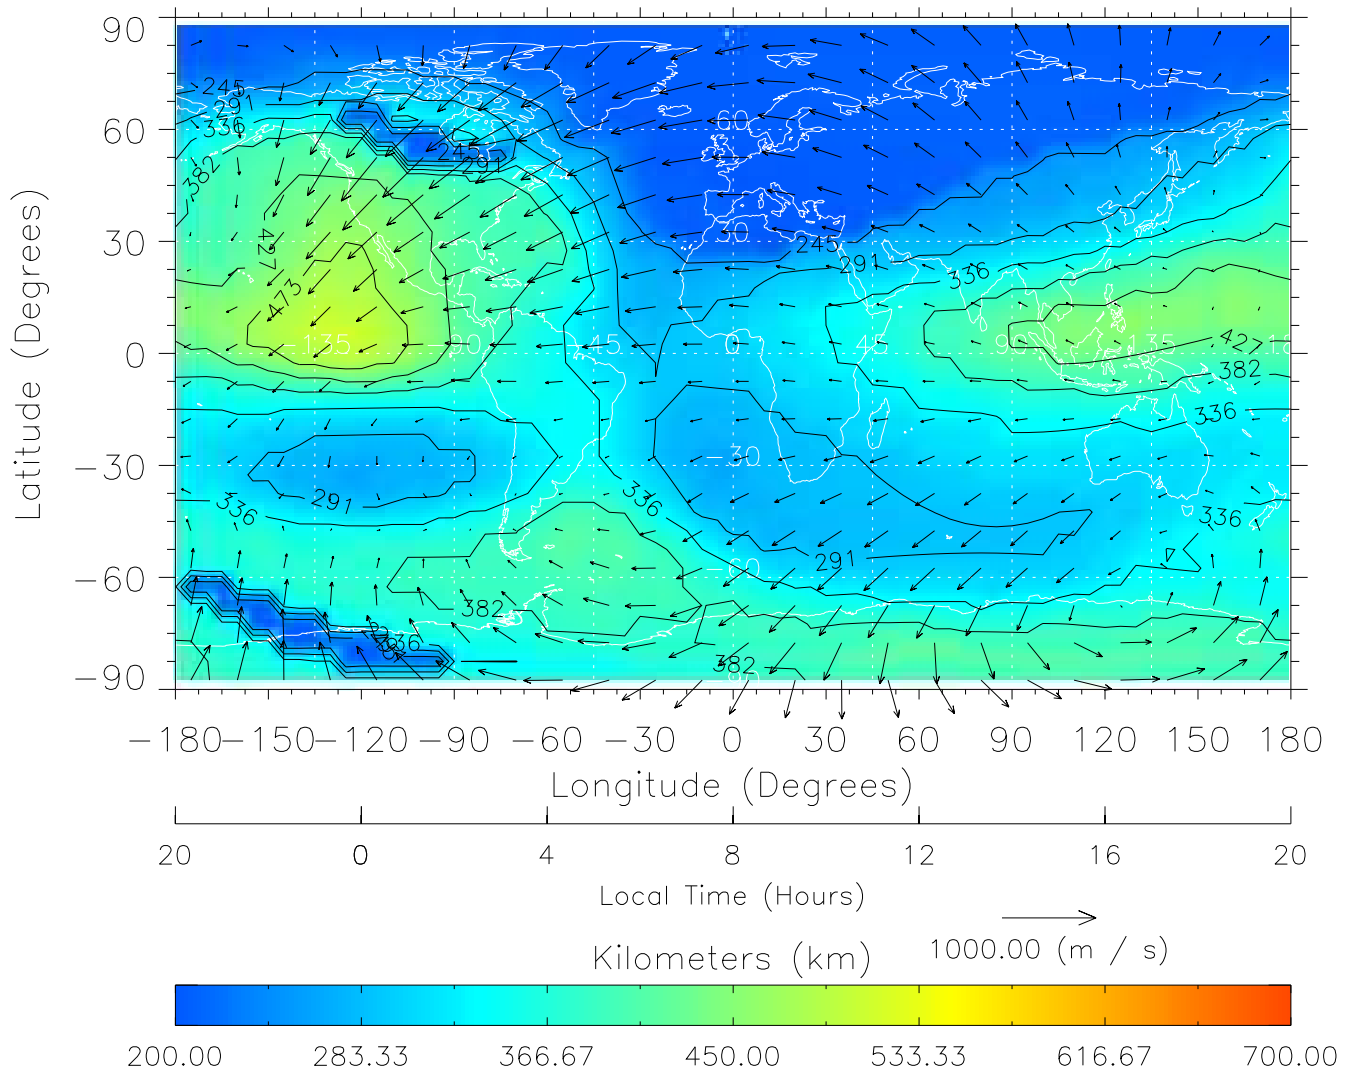

TIME-GCM MAP hmF2 with Neutral Wind vectors
ZP = 2.00 UT = 8.00 DOY = 198

Created: Thu Mar 10 13:02:15 2005

From: /tgcm/histories/secondary/Bastille/Bastille_v1/198.nc