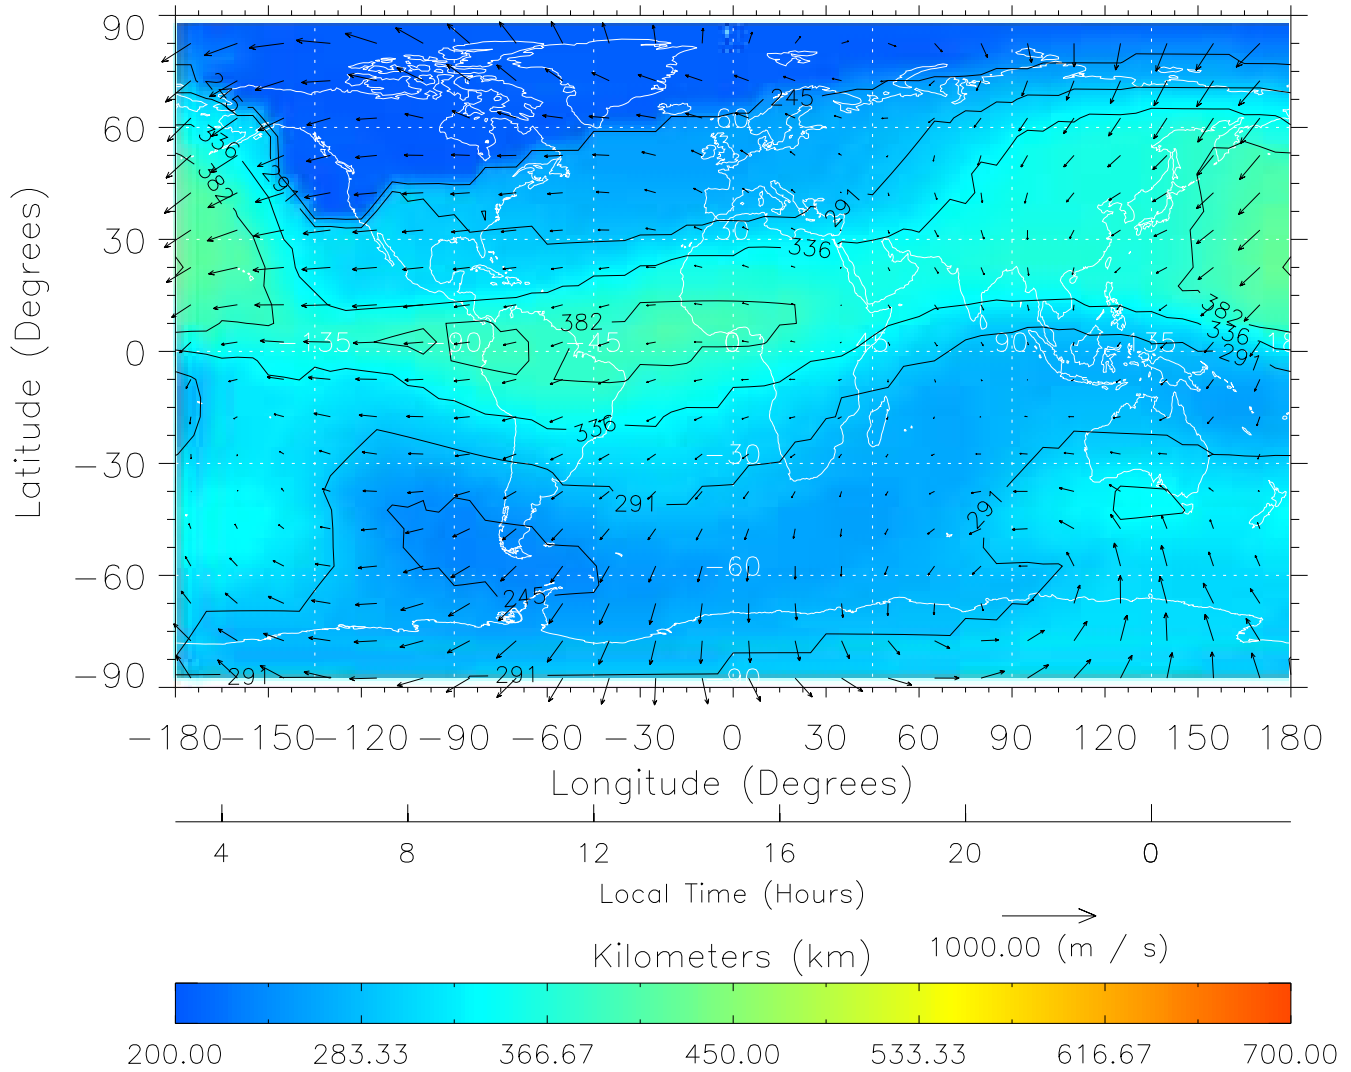

TIME-GCM MAP hmF2 with Neutral Wind vectors
ZP = 2.00 UT = 15.00 DOY = 198

Created: Thu Mar 10 13:02:19 2005
From: /tgcm/histories/secondary/Bastille/Bastille_v1/198.nc