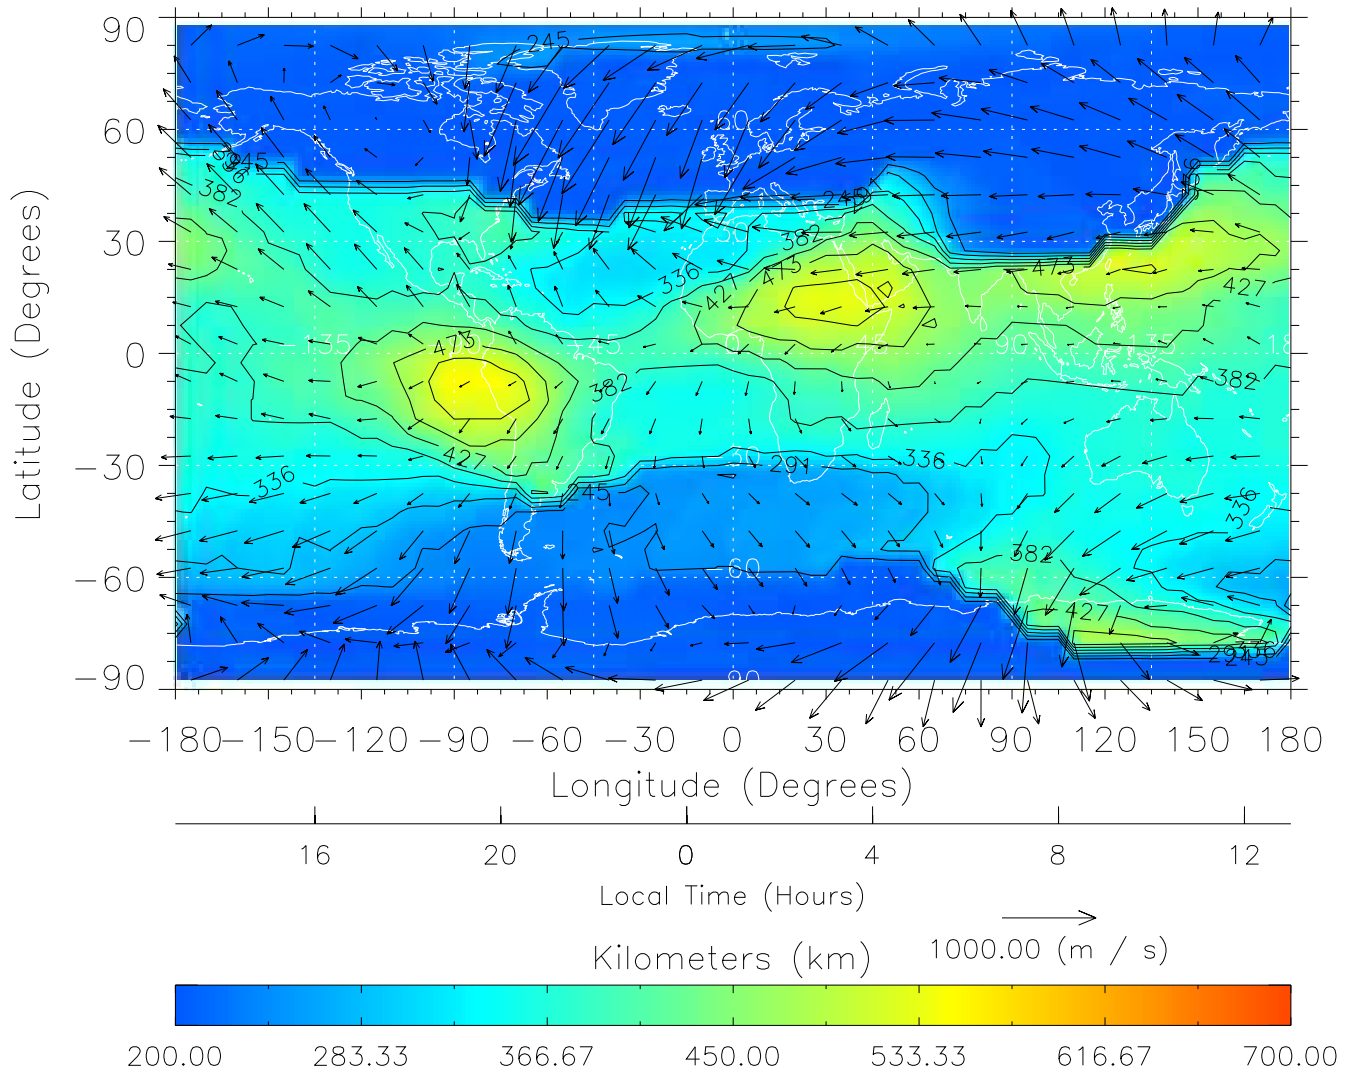

TIME-GCM MAP hmF2 with Neutral Wind vectors

ZP = 2.00 UT = 0.00 DOY = 198

Created: Thu Mar 10 13:02:12 2005

From: /tgcm/histories/secondary/Bastille/Bastille_v1/198.nc

TIME-GCM MAP hmF2 with Neutral Wind vectors
ZP = 2.00 UT = 1.00 DOY = 198

Created: Thu Mar 10 13:02:12 2005

From: /tgcm/histories/secondary/Bastille/Bastille_v1/198.nc

TIME-GCM MAP hmF2 with Neutral Wind vectors
ZP = 2.00 UT = 2.00 DOY = 198

Created: Thu Mar 10 13:02:13 2005

From: /tgcm/histories/secondary/Bastille/Bastille_v1/198.nc

TIME-GCM MAP hmF2 with Neutral Wind vectors
ZP = 2.00 UT = 3.00 DOY = 198

Created: Thu Mar 10 13:02:13 2005

From: /tgcm/histories/secondary/Bastille/Bastille_v1/198.nc

TIME-GCM MAP hmF2 with Neutral Wind vectors
ZP = 2.00 UT = 4.00 DOY = 198