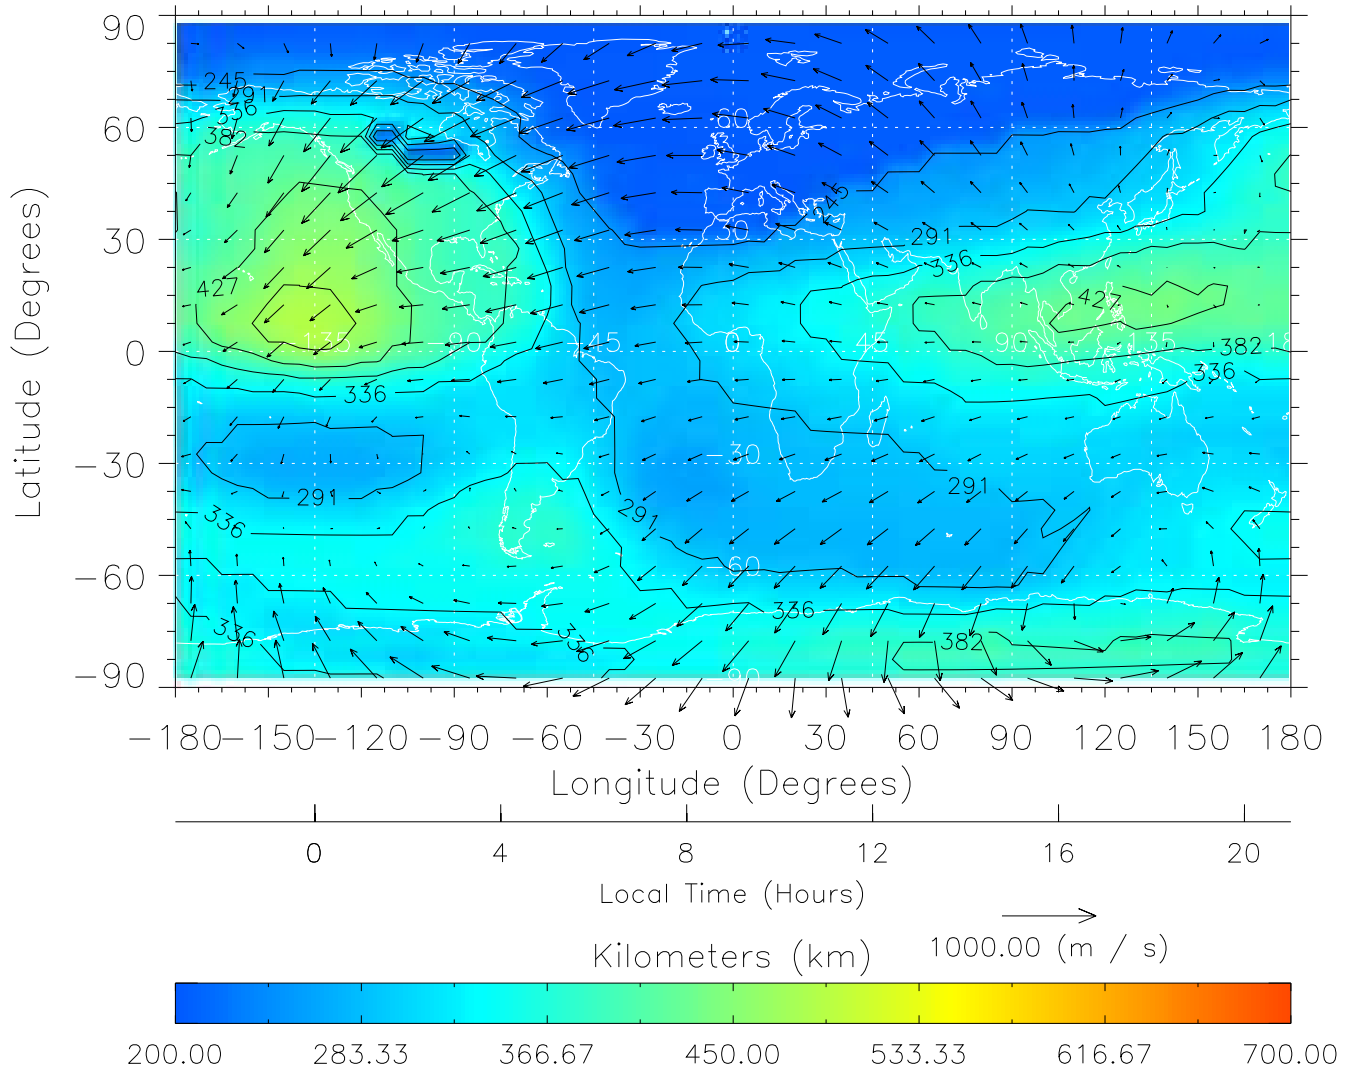

Created: Thu Mar 10 13:02:15 2005
From: /tgcm/histories/secondary/Bastille/Bastille_v1/198.nc

TIME-GCM MAP hmF2 with Neutral Wind vectors
ZP = 2.00 UT = 8.00 DOY = 198

Created: Thu Mar 10 13:02:15 2005

From: /tgcm/histories/secondary/Bastille/Bastille_v1/198.nc

TIME-GCM MAP hmF2 with Neutral Wind vectors
ZP = 2.00 UT = 9.00 DOY = 198

Created: Thu Mar 10 13:02:16 2005

From: /tgcm/histories/secondary/Bastille/Bastille_v1/198.nc

TIME-GCM MAP hmF2 with Neutral Wind vectors
ZP = 2.00 UT = 10.00 DOY = 198