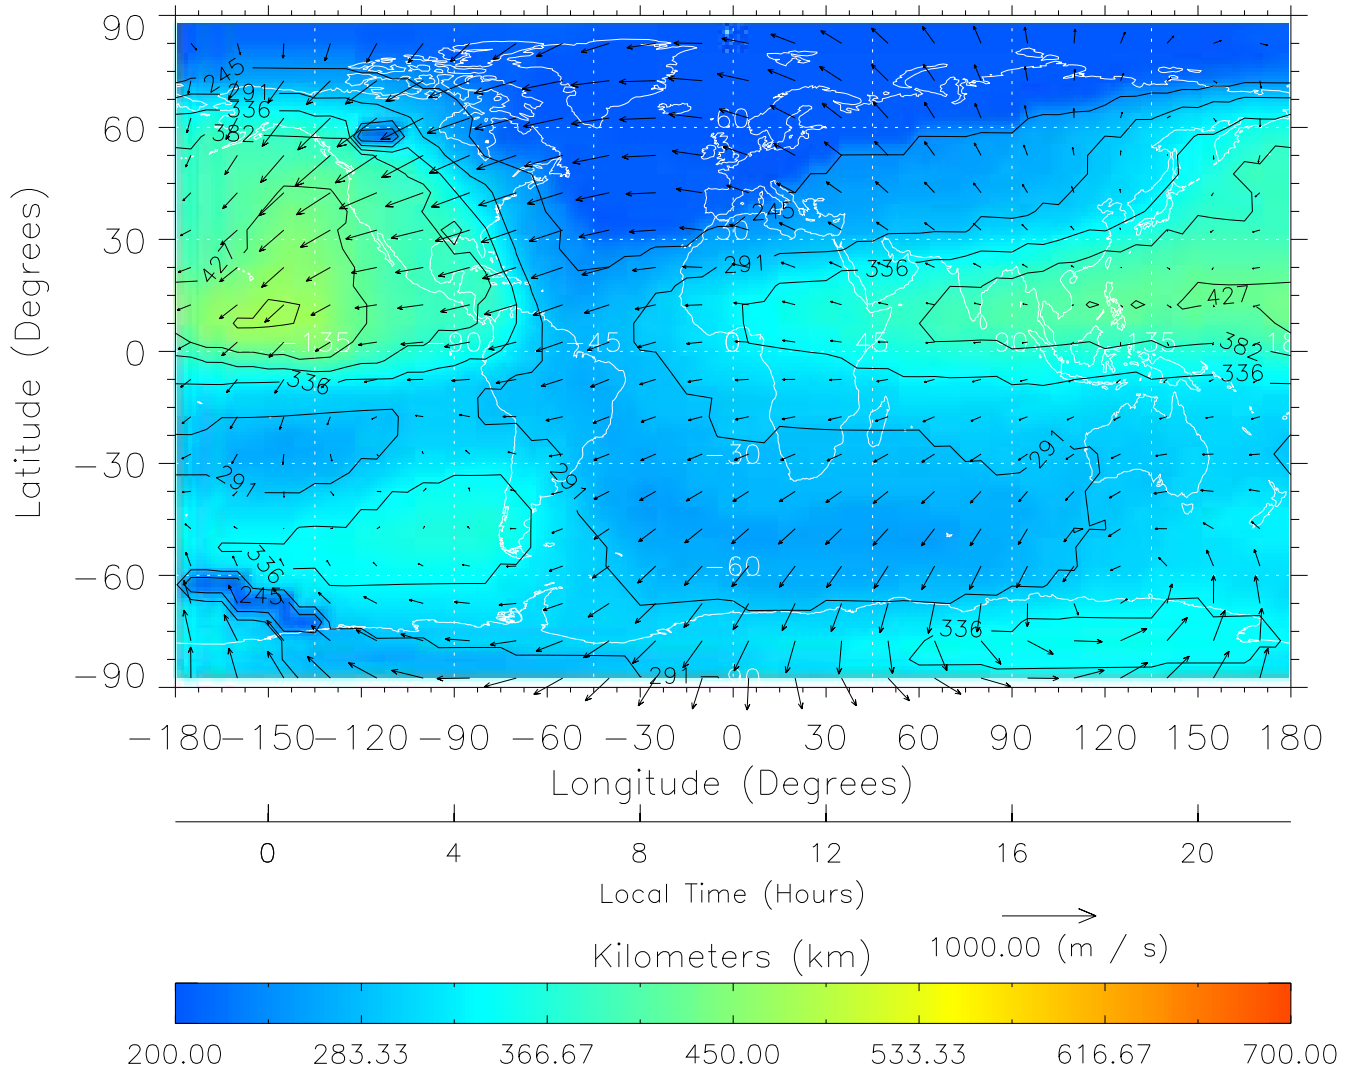

TIME-GCM MAP hmF2 with Neutral Wind vectors
ZP = 2.00 UT = 6.00 DOY = 198

Created: Thu Mar 10 13:02:14 2005

From: /tgcm/histories/secondary/Bastille/Bastille_v1/198.nc

TIME-GCM MAP hmF2 with Neutral Wind vectors
ZP = 2.00 UT = 7.00 DOY = 198

Created: Thu Mar 10 13:02:15 2005
From: /tgcm/histories/secondary/Bastille/Bastille_v1/198.nc

TIME-GCM MAP hmF2 with Neutral Wind vectors
ZP = 2.00 UT = 8.00 DOY = 198

Created: Thu Mar 10 13:02:15 2005

From: /tgcm/histories/secondary/Bastille/Bastille_v1/198.nc

TIME-GCM MAP hmF2 with Neutral Wind vectors
ZP = 2.00 UT = 9.00 DOY = 198

Created: Thu Mar 10 13:02:16 2005

From: /tgcm/histories/secondary/Bastille/Bastille_v1/198.nc

TIME-GCM MAP hmF2 with Neutral Wind vectors
ZP = 2.00 UT = 10.00 DOY = 198