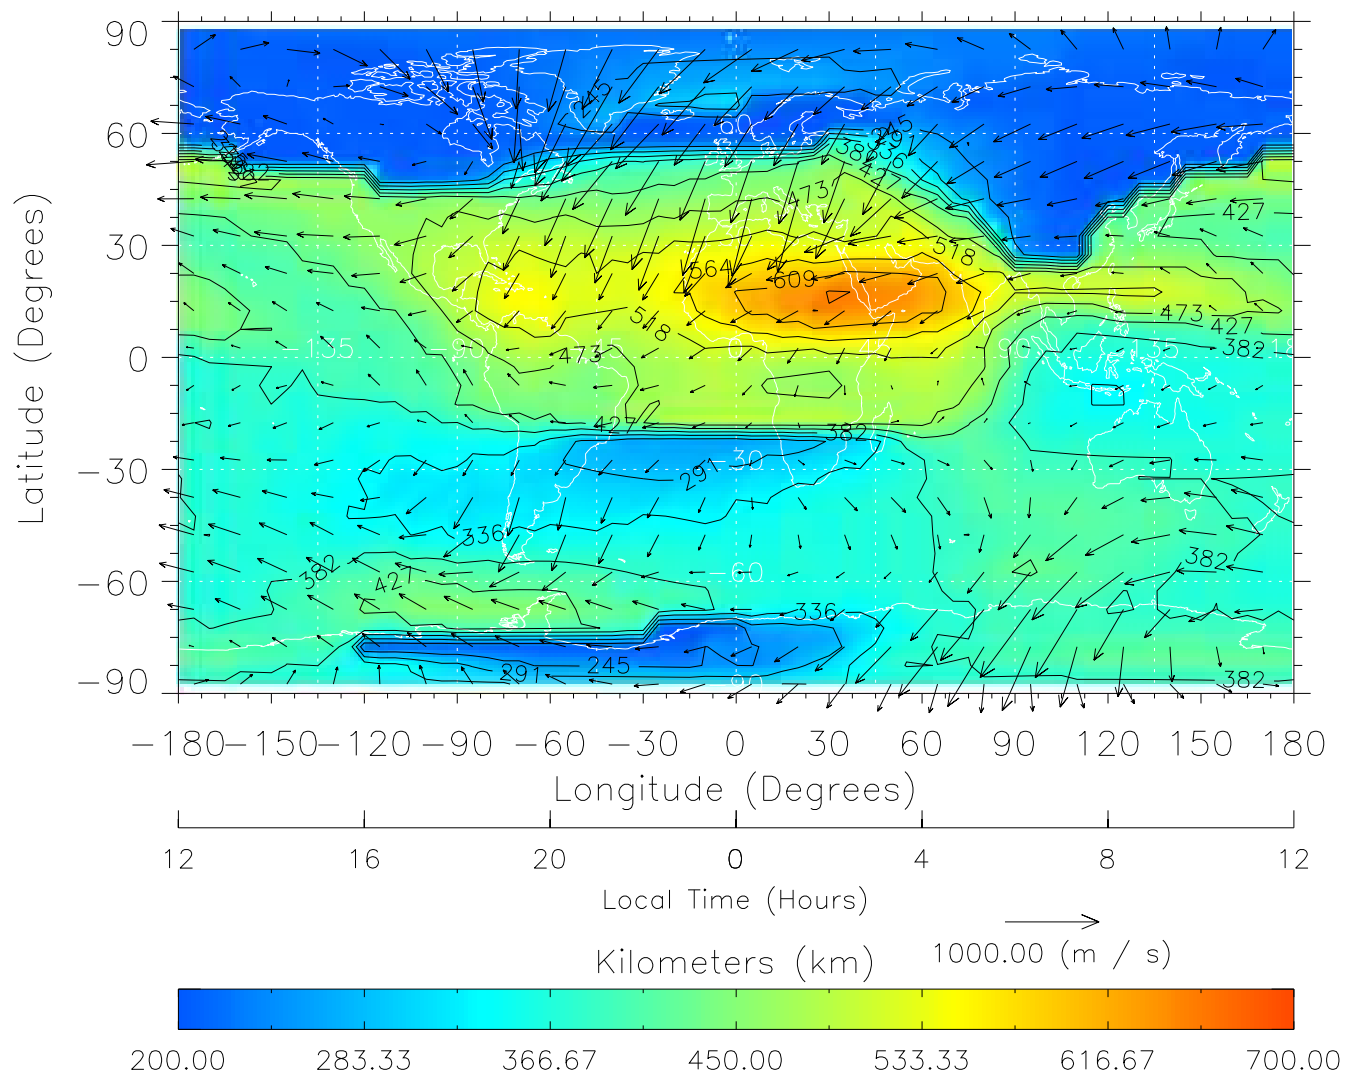

TIME-GCM MAP hmF2 with Neutral Wind vectors

ZP = 2.00 UT = 0.00 DOY = 198

Created: Thu Mar 10 13:02:12 2005

From: /tgcm/histories/secondary/Bastille/Bastille_v1/198.nc

TIME-GCM MAP hmF2 with Neutral Wind vectors
ZP = 2.00 UT = 1.00 DOY = 198

Created: Thu Mar 10 13:02:12 2005

From: /tgcm/histories/secondary/Bastille/Bastille_v1/198.nc

TIME-GCM MAP hmF2 with Neutral Wind vectors
ZP = 2.00 UT = 2.00 DOY = 198

Created: Thu Mar 10 13:02:13 2005

From: /tgcm/histories/secondary/Bastille/Bastille_v1/198.nc

TIME-GCM MAP hmF2 with Neutral Wind vectors
ZP = 2.00 UT = 3.00 DOY = 198

Created: Thu Mar 10 13:02:13 2005

From: /tgcm/histories/secondary/Bastille/Bastille_v1/198.nc

TIME-GCM MAP hmF2 with Neutral Wind vectors
ZP = 2.00 UT = 4.00 DOY = 198