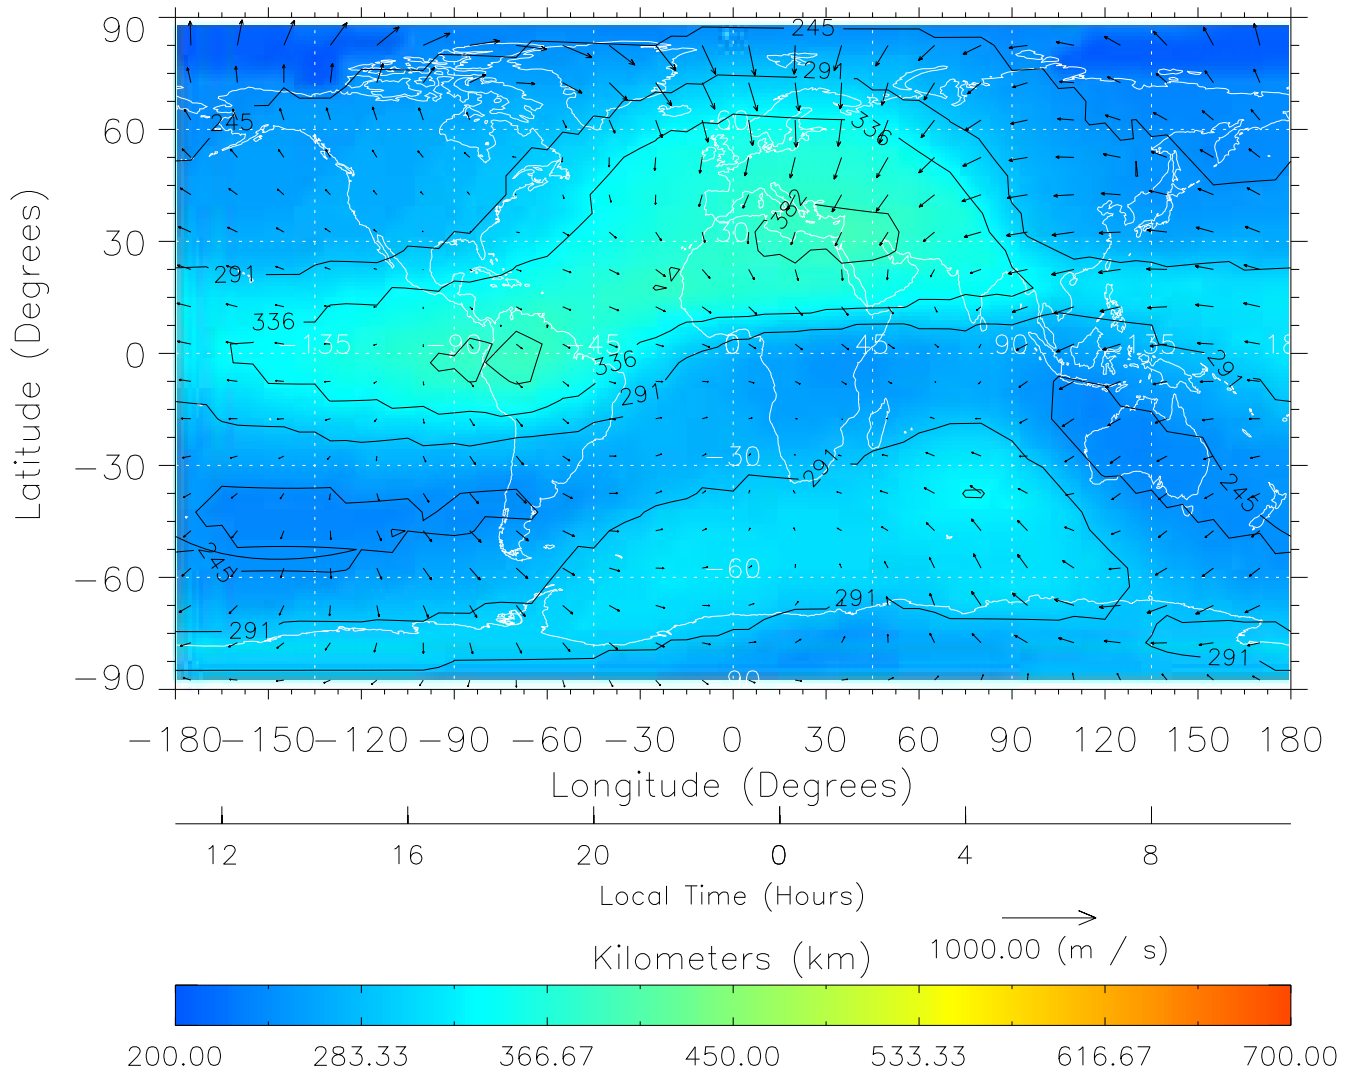

Created: Thu Mar 10 13:02:21 2005

From: /tgcm/histories/secondary/Bastille/Bastille_v1/198.nc

TIME-GCM MAP hmF2 with Neutral Wind vectors
ZP = 2.00 UT = 22.00 DOY = 198

Created: Thu Mar 10 13:02:22 2005

From: /tgcm/histories/secondary/Bastille/Bastille_v1/198.nc

TIME-GCM MAP hmF2 with Neutral Wind vectors
ZP = 2.00 UT = 23.00 DOY = 198

Created: Thu Mar 10 13:02:22 2005

From: /tgcm/histories/secondary/Bastille/Bastille_v1/198.nc