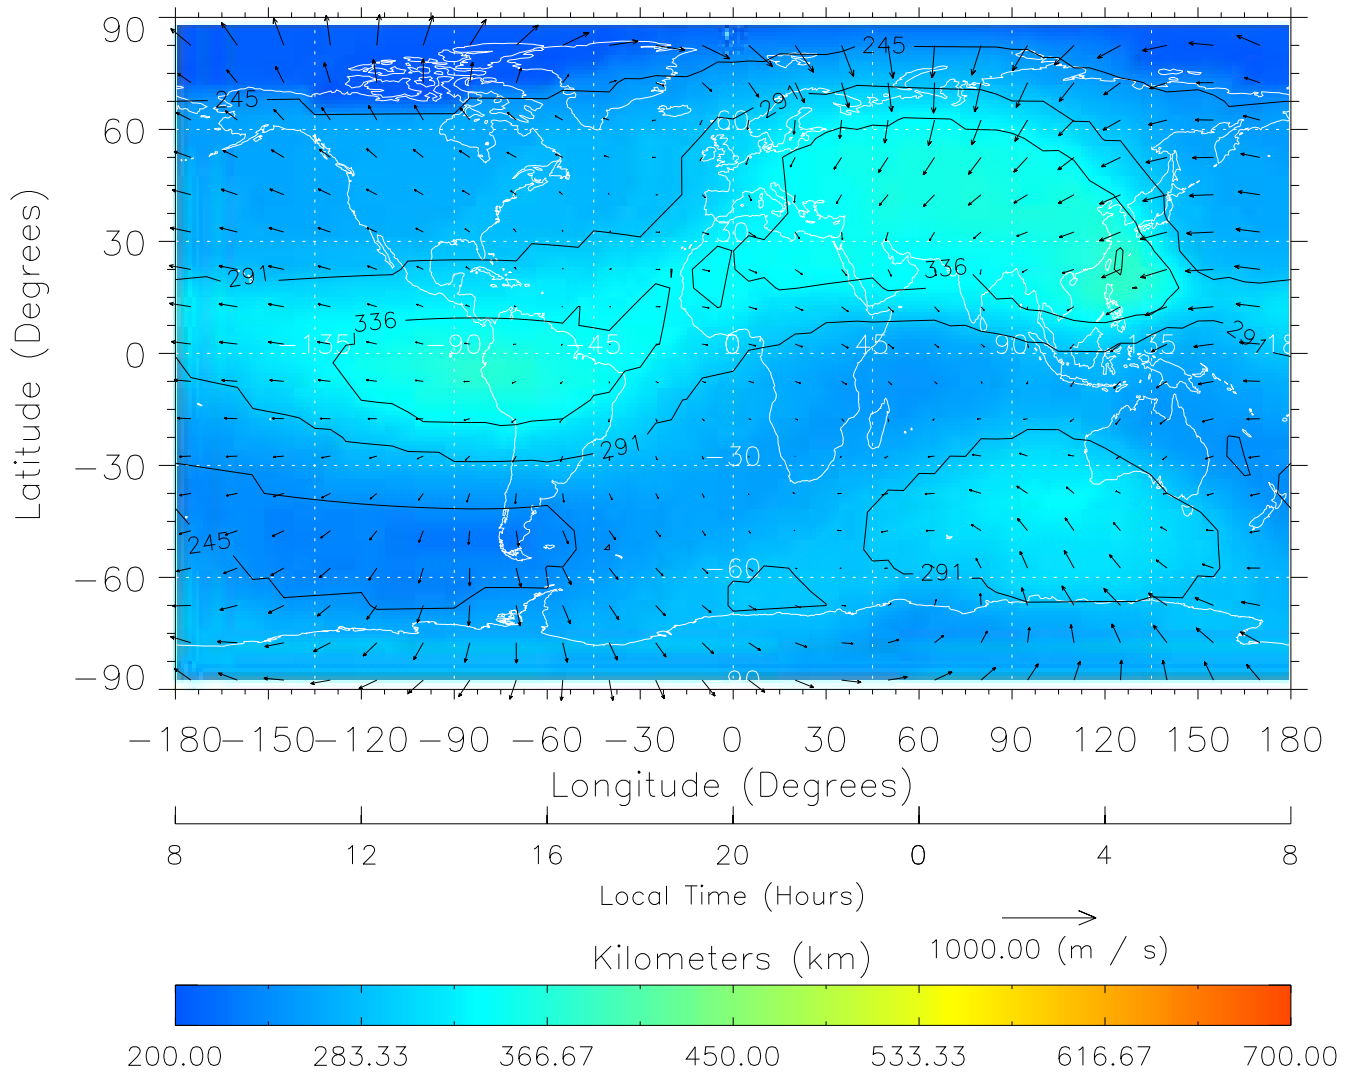

Created: Thu Mar 10 13:02:20 2005

From: /tgcm/histories/secondary/Bastille/Bastille_v1/198.nc

TIME-GCM MAP hmF2 with Neutral Wind vectors
ZP = 2.00 UT = 18.00 DOY = 198

Created: Thu Mar 10 13:02:20 2005

From: /tgcm/histories/secondary/Bastille/Bastille_v1/198.nc

TIME-GCM MAP hmF2 with Neutral Wind vectors
ZP = 2.00 UT = 19.00 DOY = 198

Created: Thu Mar 10 13:02:21 2005

From: /tgcm/histories/secondary/Bastille/Bastille_v1/198.nc

TIME-GCM MAP hmF2 with Neutral Wind vectors
ZP = 2.00 UT = 20.00 DOY = 198