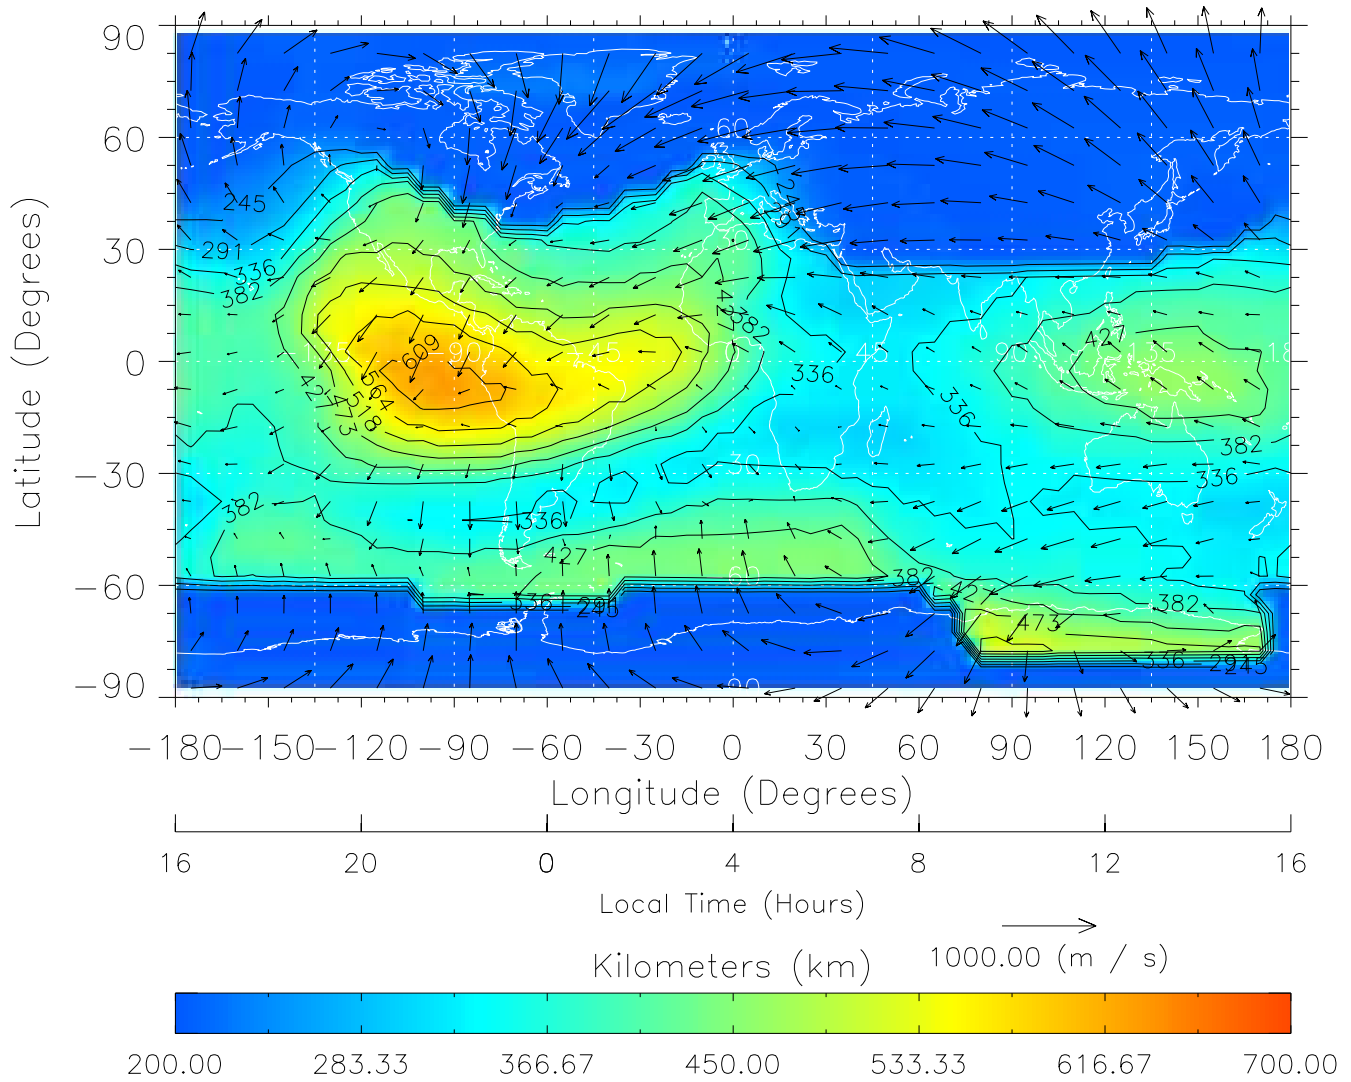

TIME-GCM MAP hmF2 with Neutral Wind vectors

ZP = 2.00 UT = 0.00 DOY = 198

Created: Thu Mar 10 13:02:12 2005

From: /tgcm/histories/secondary/Bastille/Bastille_v1/198.nc

TIME-GCM MAP hmF2 with Neutral Wind vectors
ZP = 2.00 UT = 1.00 DOY = 198

Created: Thu Mar 10 13:02:12 2005

From: /tgcm/histories/secondary/Bastille/Bastille_v1/198.nc

TIME-GCM MAP hmF2 with Neutral Wind vectors
ZP = 2.00 UT = 2.00 DOY = 198

Created: Thu Mar 10 13:02:13 2005

From: /tgcm/histories/secondary/Bastille/Bastille_v1/198.nc

TIME-GCM MAP hmF2 with Neutral Wind vectors
ZP = 2.00 UT = 3.00 DOY = 198

Created: Thu Mar 10 13:02:13 2005

From: /tgcm/histories/secondary/Bastille/Bastille_v1/198.nc

TIME-GCM MAP hmF2 with Neutral Wind vectors
ZP = 2.00 UT = 4.00 DOY = 198