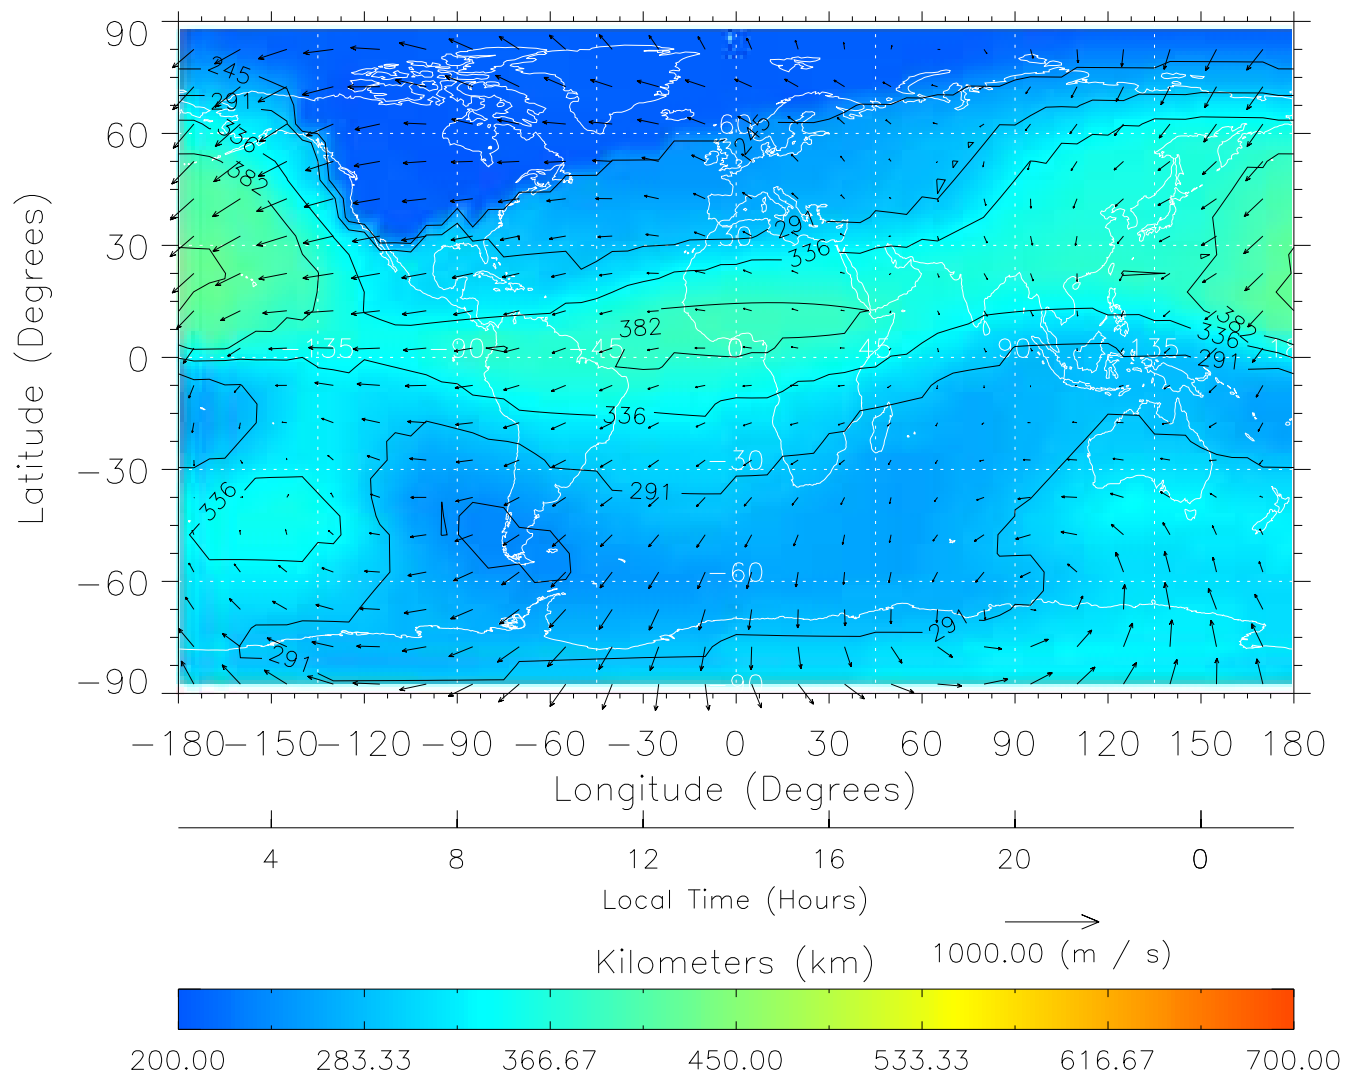

TIME-GCM MAP hmF2 with Neutral Wind vectors
ZP = 2.00 UT = 14.00 DOY = 198

Created: Thu Mar 10 13:02:18 2005

From: /tgcm/histories/secondary/Bastille/Bastille_v1/198.nc