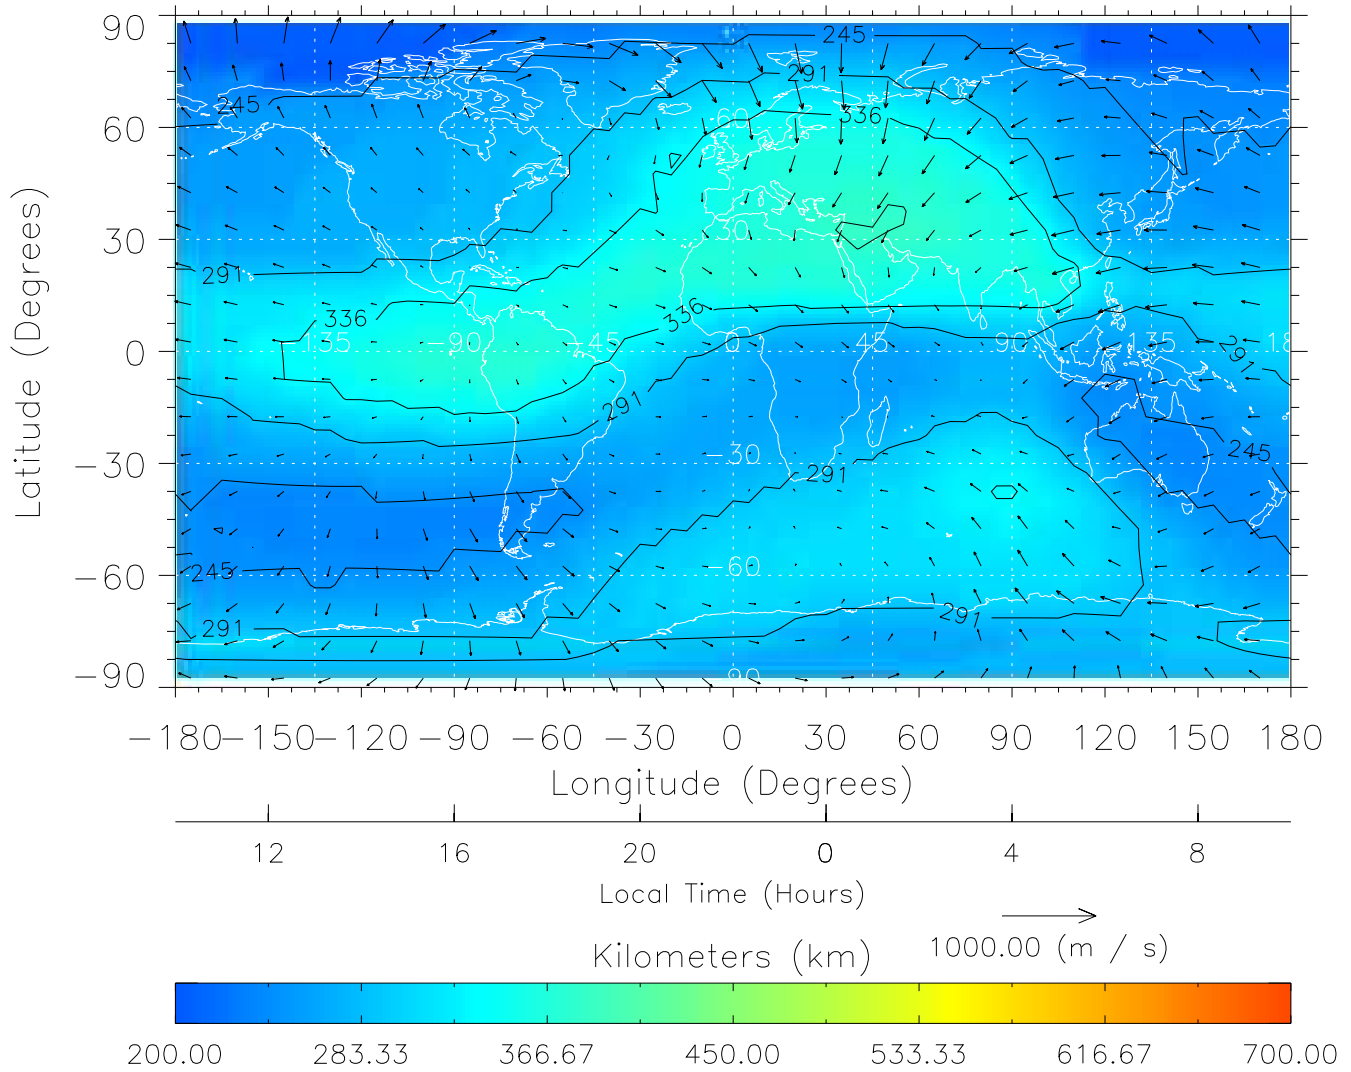

TIME-GCM MAP hmF2 with Neutral Wind vectors
ZP = 2.00 UT = 22.00 DOY = 198

Created: Thu Mar 10 13:02:22 2005

From: /tgcm/histories/secondary/Bastille/Bastille_v1/198.nc