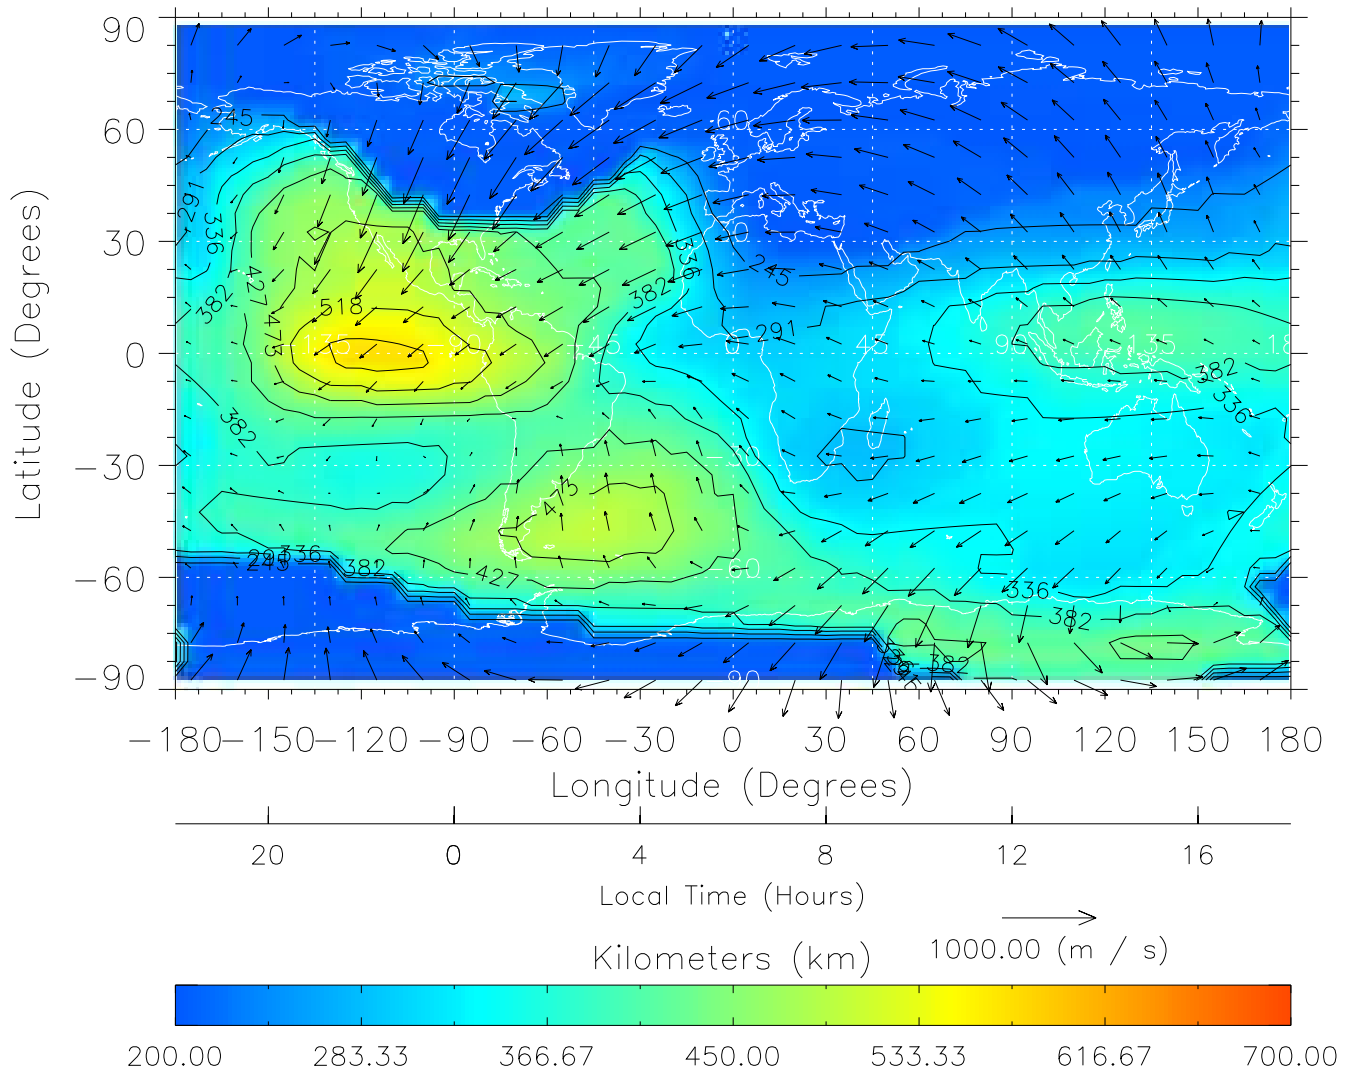

TIME-GCM MAP hmF2 with Neutral Wind vectors
ZP = 2.00 UT = 3.00 DOY = 198

Created: Thu Mar 10 13:02:13 2005

From: /tgcm/histories/secondary/Bastille/Bastille_v1/198.nc

TIME-GCM MAP hmF2 with Neutral Wind vectors
ZP = 2.00 UT = 4.00 DOY = 198

Created: Thu Mar 10 13:02:13 2005

From: /tgcm/histories/secondary/Bastille/Bastille_v1/198.nc

TIME-GCM MAP hmF2 with Neutral Wind vectors
ZP = 2.00 UT = 5.00 DOY = 198

Created: Thu Mar 10 13:02:14 2005

From: /tgcm/histories/secondary/Bastille/Bastille_v1/198.nc

TIME-GCM MAP hmF2 with Neutral Wind vectors
ZP = 2.00 UT = 6.00 DOY = 198

Created: Thu Mar 10 13:02:14 2005

From: /tgcm/histories/secondary/Bastille/Bastille_v1/198.nc

TIME-GCM MAP hmF2 with Neutral Wind vectors
ZP = 2.00 UT = 7.00 DOY = 198