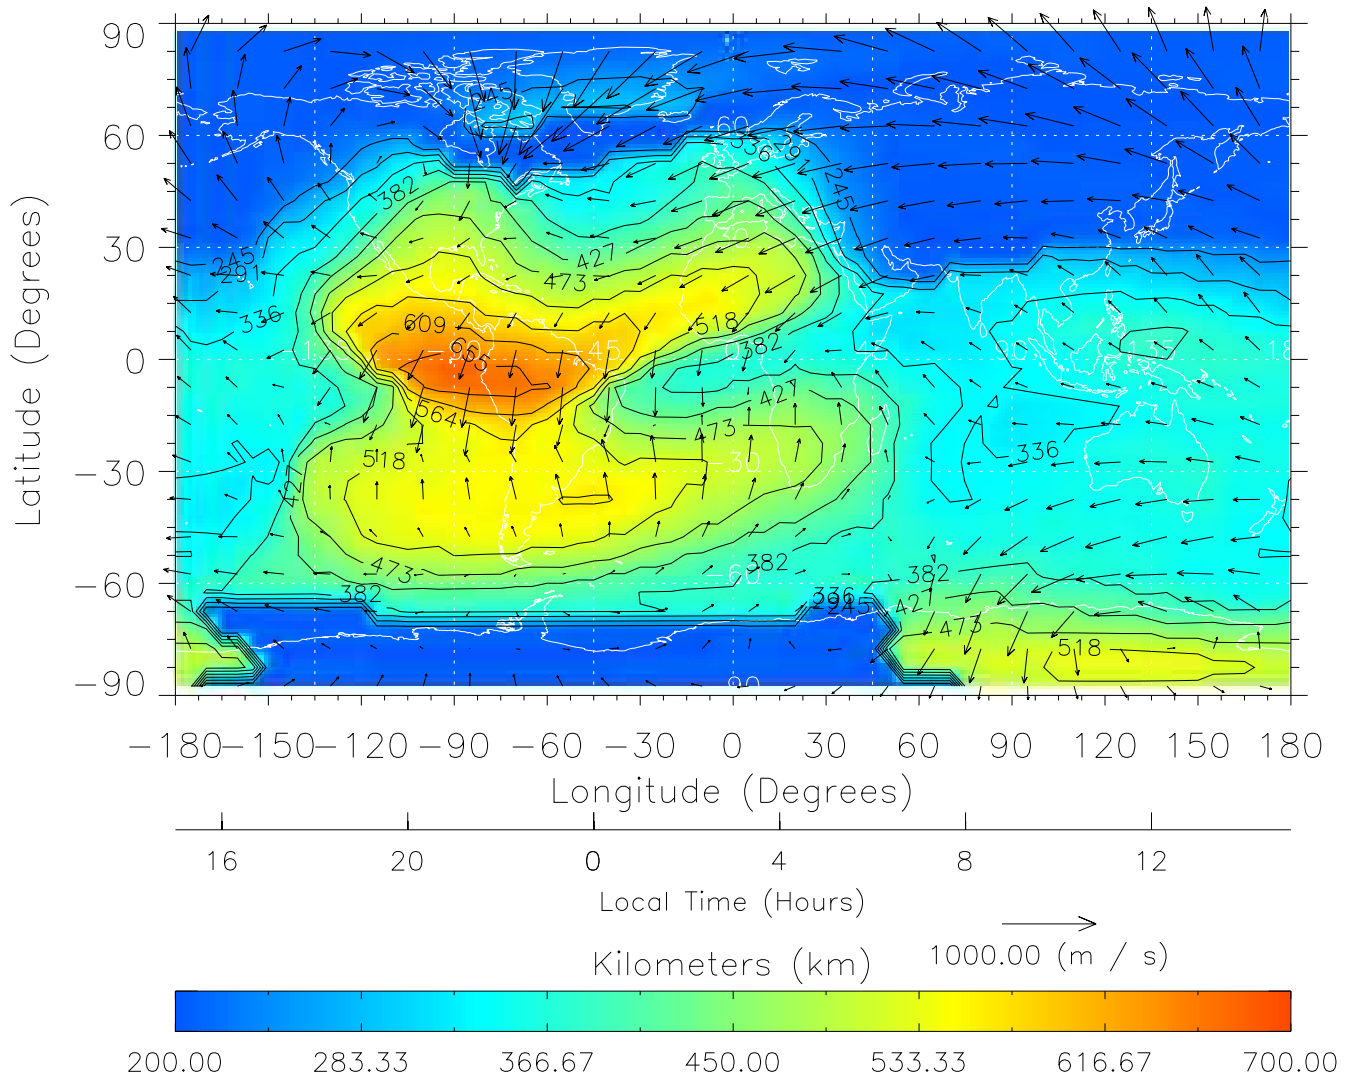

TIME-GCM MAP hmF2 with Neutral Wind vectors

ZP = 2.00 UT = 0.00 DOY = 198

Created: Thu Mar 10 13:02:12 2005

From: /tgcm/histories/secondary/Bastille/Bastille_v1/198.nc

TIME-GCM MAP hmF2 with Neutral Wind vectors
ZP = 2.00 UT = 1.00 DOY = 198

Created: Thu Mar 10 13:02:12 2005

From: /tgcm/histories/secondary/Bastille/Bastille_v1/198.nc

TIME-GCM MAP hmF2 with Neutral Wind vectors
ZP = 2.00 UT = 2.00 DOY = 198

Created: Thu Mar 10 13:02:13 2005

From: /tgcm/histories/secondary/Bastille/Bastille_v1/198.nc

TIME-GCM MAP hmF2 with Neutral Wind vectors
ZP = 2.00 UT = 3.00 DOY = 198

Created: Thu Mar 10 13:02:13 2005

From: /tgcm/histories/secondary/Bastille/Bastille_v1/198.nc

TIME-GCM MAP hmF2 with Neutral Wind vectors
ZP = 2.00 UT = 4.00 DOY = 198