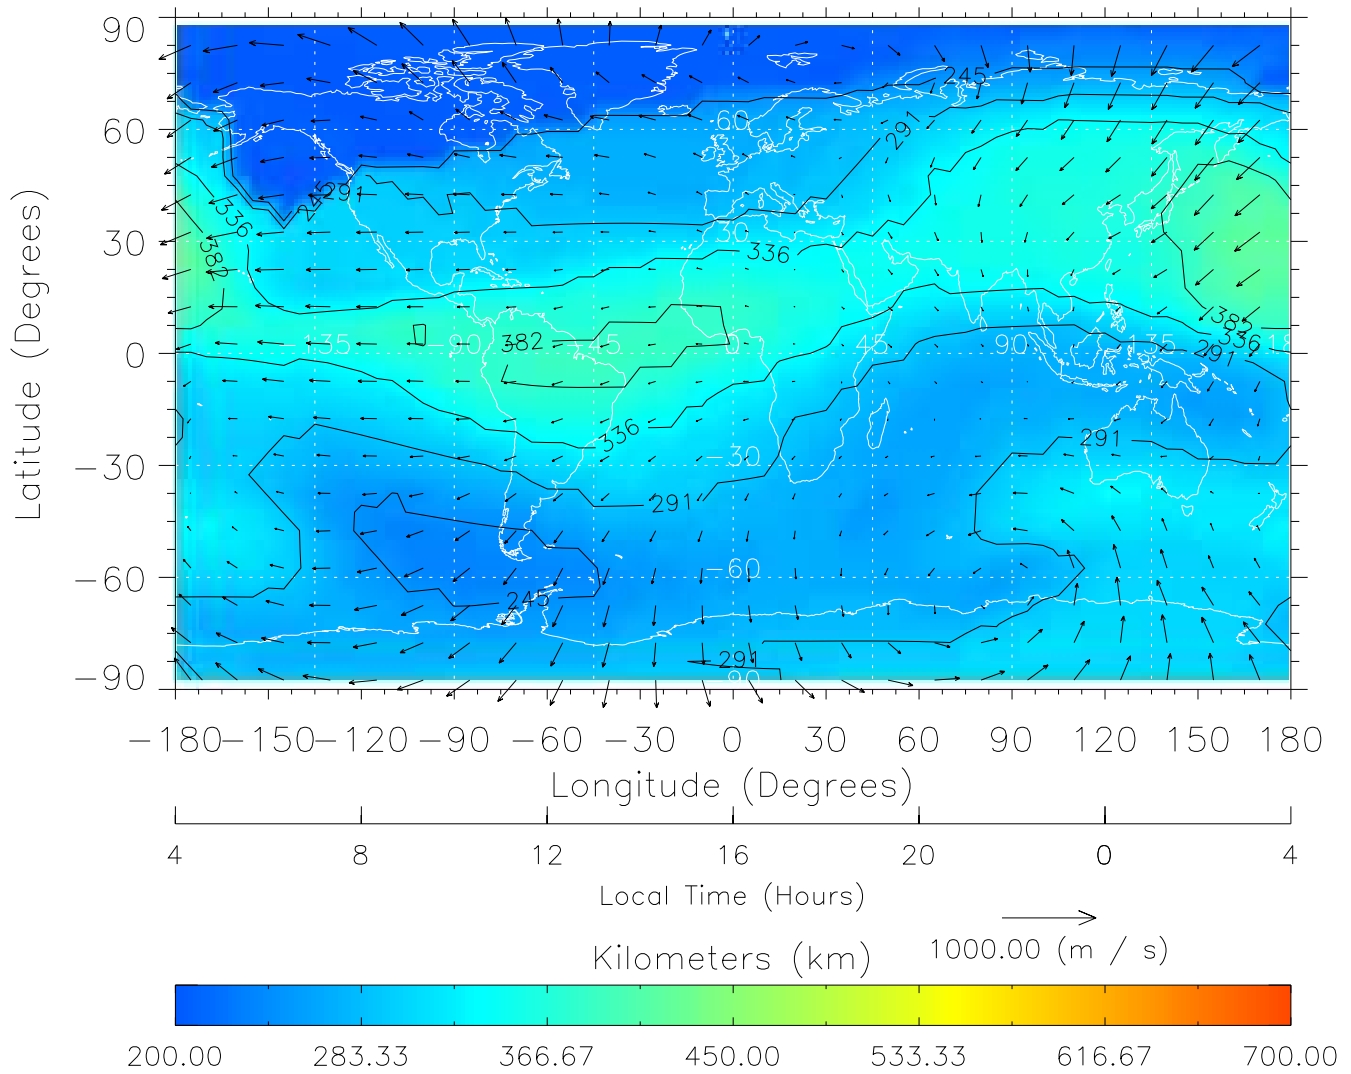

TIME-GCM MAP hmF2 with Neutral Wind vectors
ZP = 2.00 UT = 16.00 DOY = 198

Created: Thu Mar 10 13:02:19 2005

From: /tgcm/histories/secondary/Bastille/Bastille_v1/198.nc