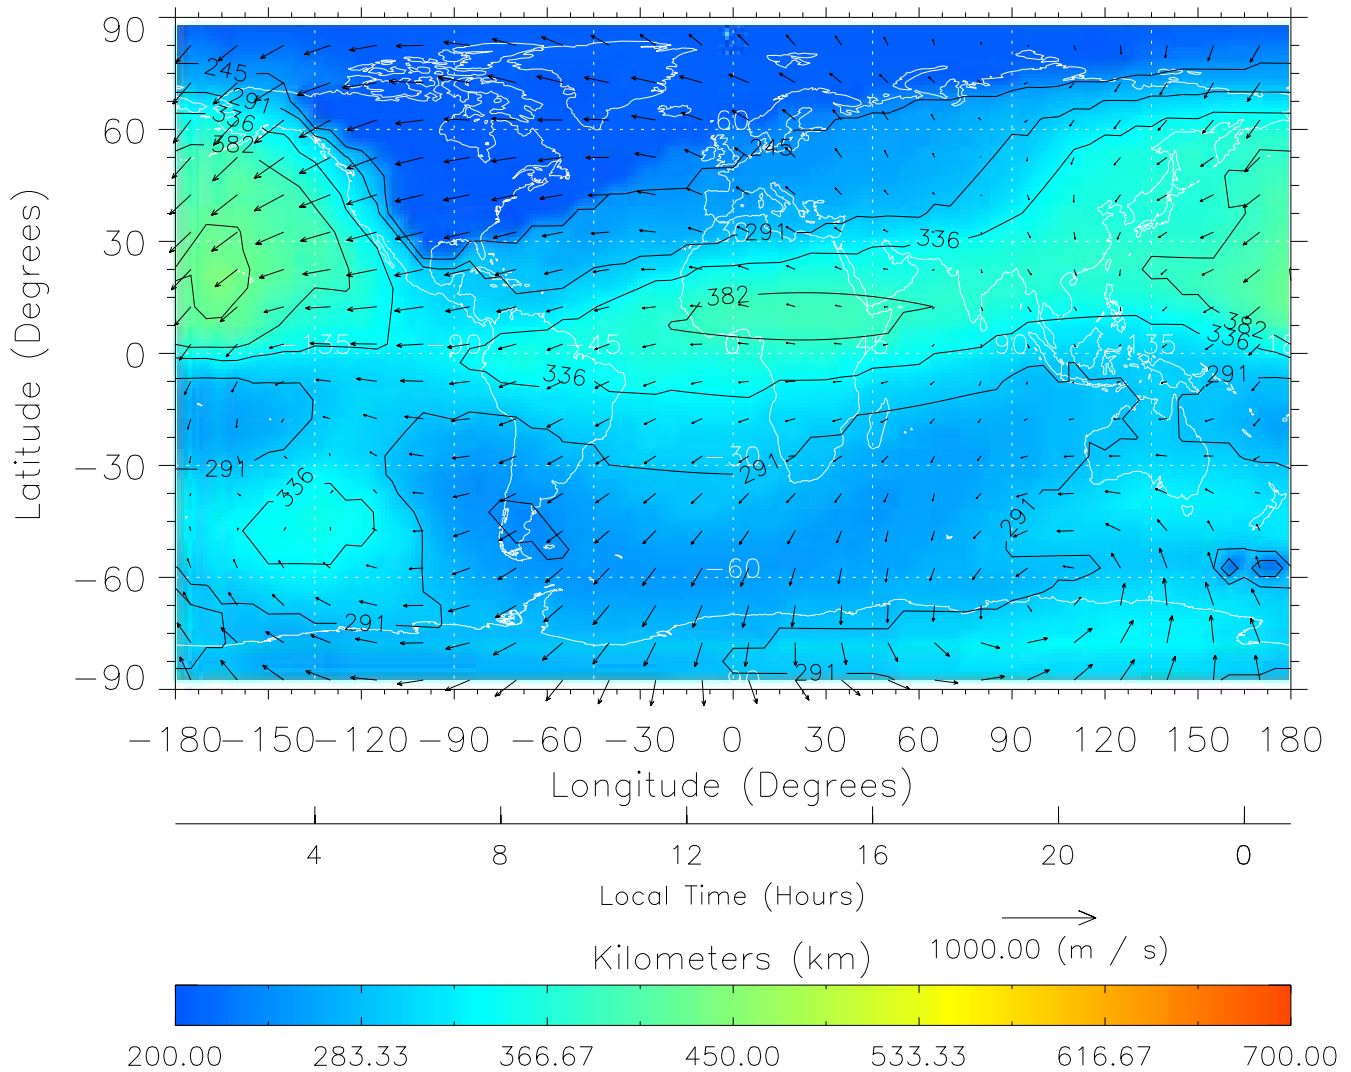

TIME-GCM MAP hmF2 with Neutral Wind vectors
ZP = 2.00 UT = 13.00 DOY = 198

Created: Thu Mar 10 13:02:18 2005
From: /tgcm/histories/secondary/Bastille/Bastille_v1/198.nc