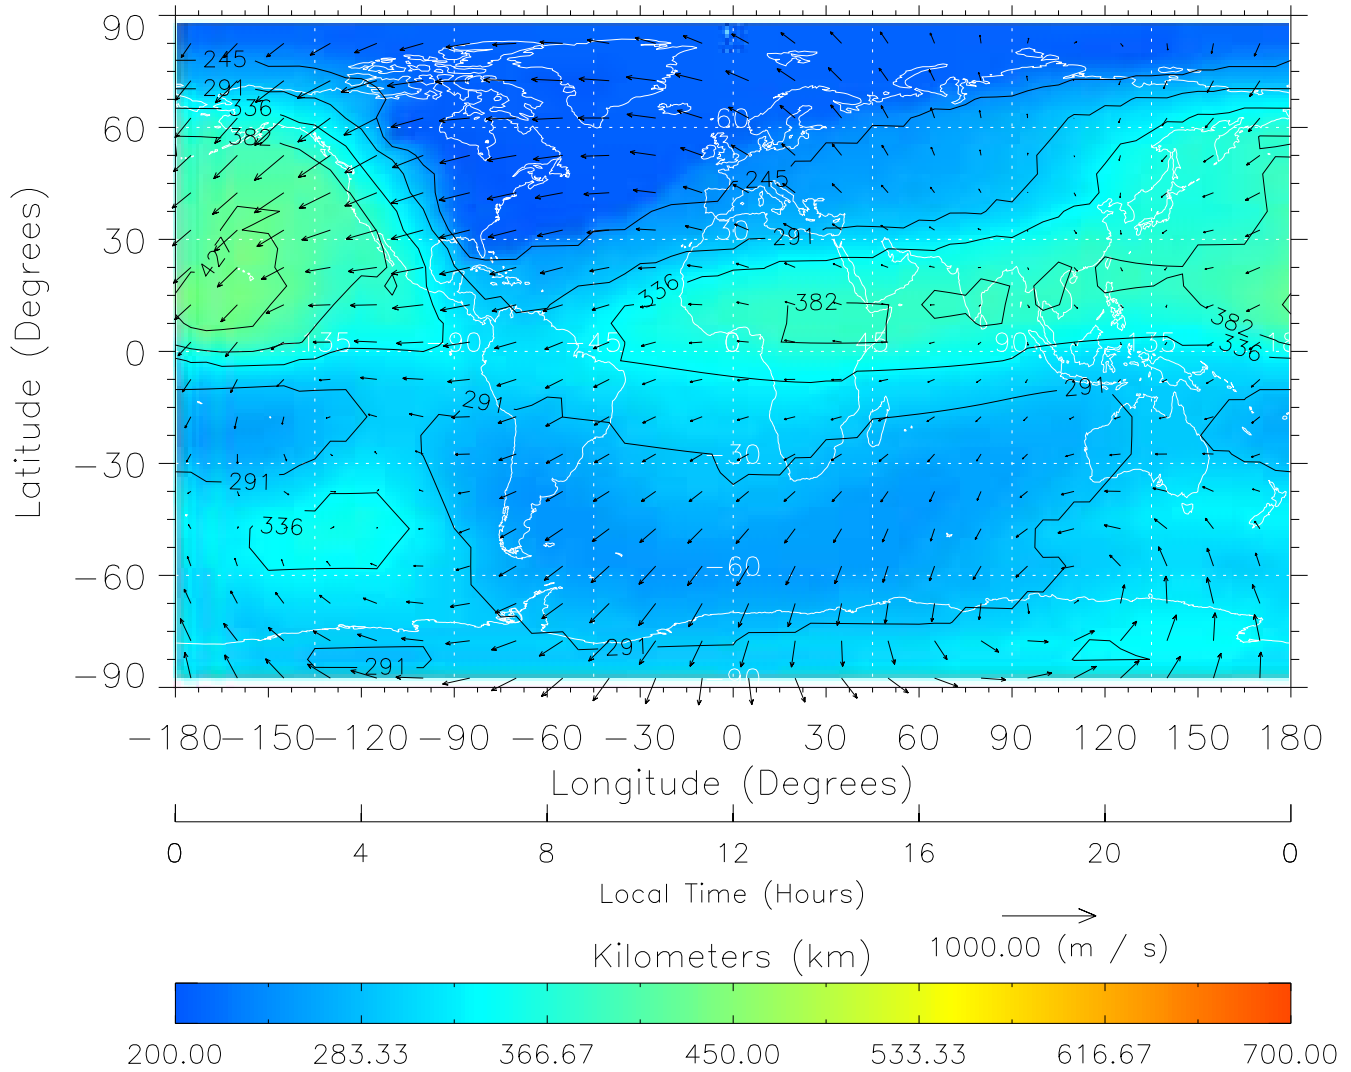

Created: Thu Mar 10 13:02:16 2005

From: /tgcm/histories/secondary/Bastille/Bastille_v1/198.nc

TIME-GCM MAP hmF2 with Neutral Wind vectors
ZP = 2.00 UT = 11.00 DOY = 198

Created: Thu Mar 10 13:02:17 2005

From: /tgcm/histories/secondary/Bastille/Bastille_v1/198.nc

TIME-GCM MAP hmF2 with Neutral Wind vectors
ZP = 2.00 UT = 12.00 DOY = 198

Created: Thu Mar 10 13:02:17 2005

From: /tgcm/histories/secondary/Bastille/Bastille_v1/198.nc

TIME-GCM MAP hmF2 with Neutral Wind vectors
ZP = 2.00 UT = 13.00 DOY = 198