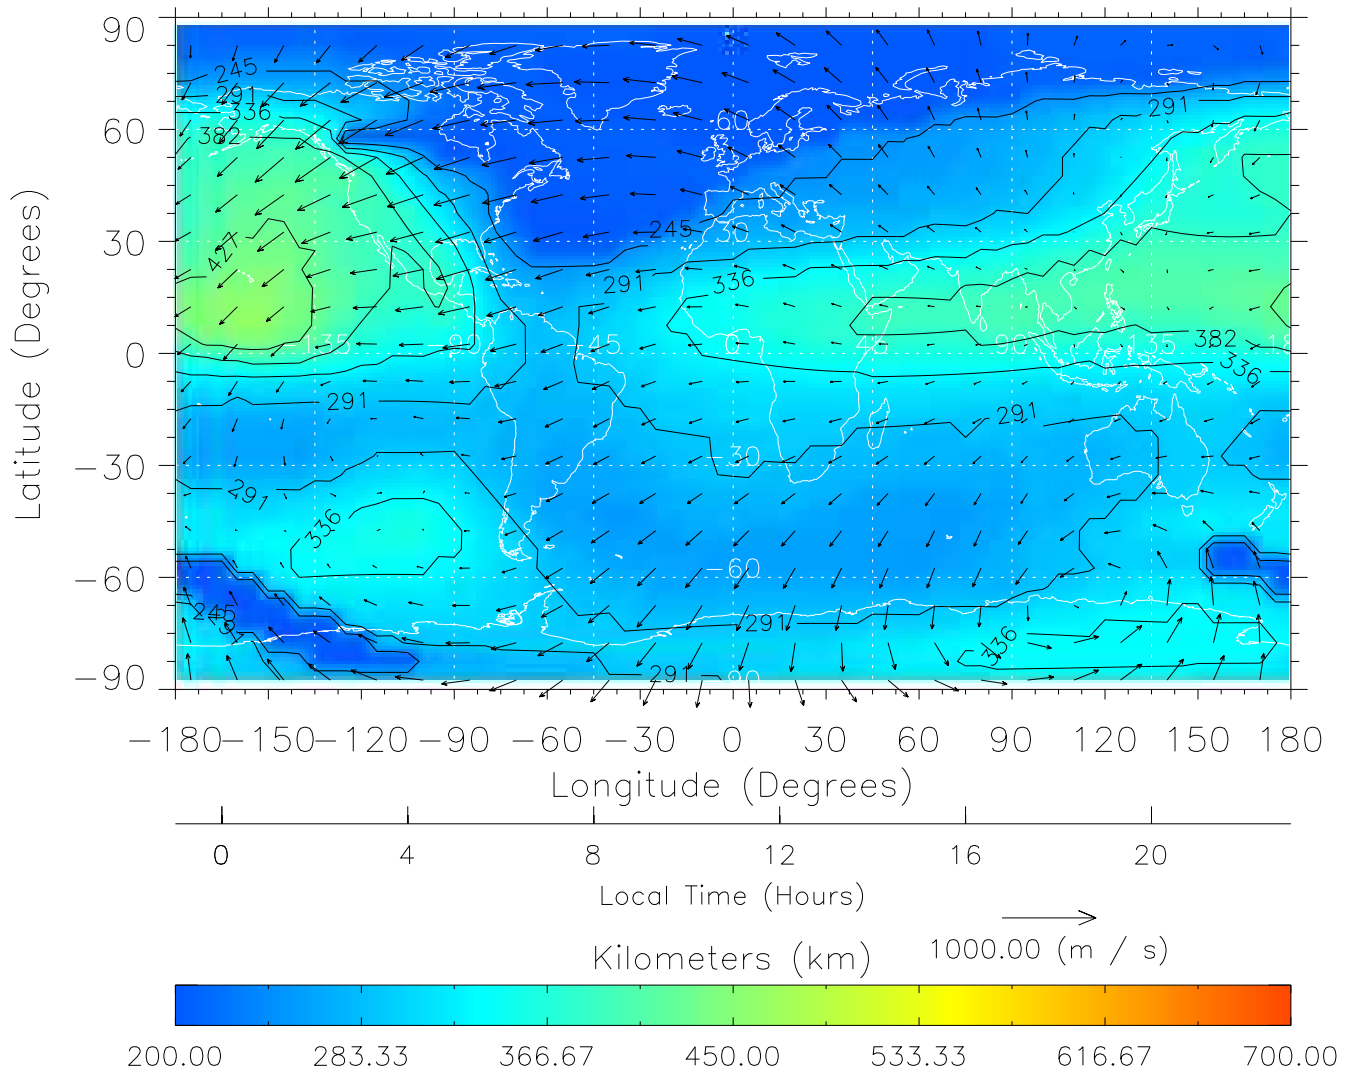

TIME-GCM MAP hmF2 with Neutral Wind vectors
ZP = 2.00 UT = 11.00 DOY = 198

Created: Thu Mar 10 13:02:17 2005

From: /tgcm/histories/secondary/Bastille/Bastille_v1/198.nc