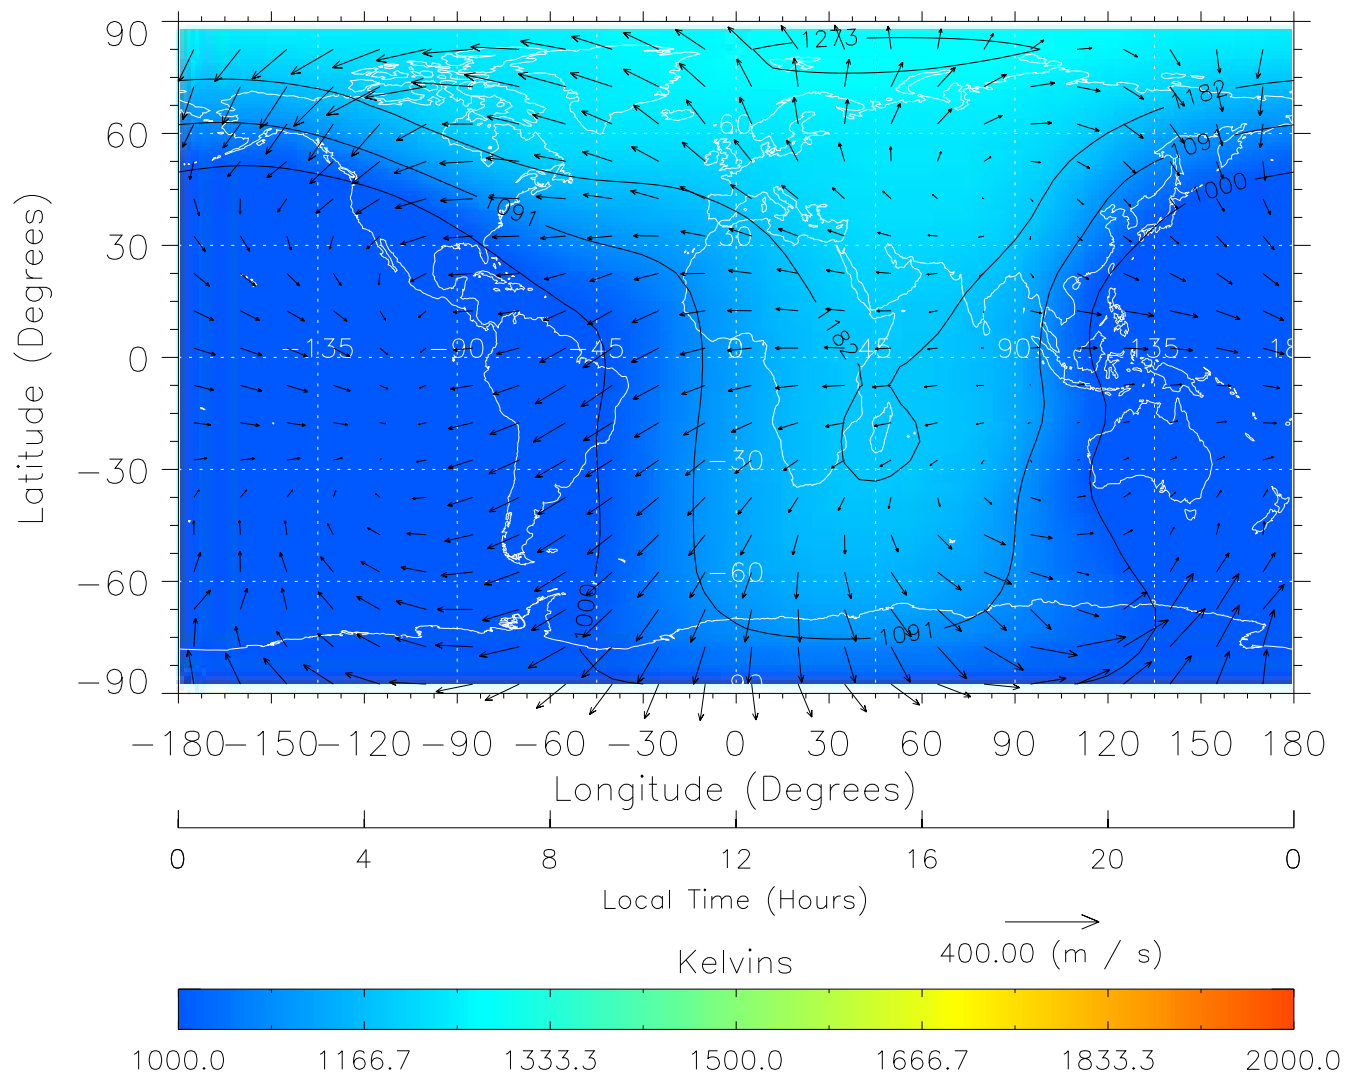

TIME-GCM MAP Temperature with Neutral Wind vectors

ZP = 2.00 UT = 12.00 DOY = 111

Created: Thu Mar 10 15:09:40 2005

From: /tgcm/histories/secondary/April2002/April2002_ASPENV1.6_v1/21_12.nc