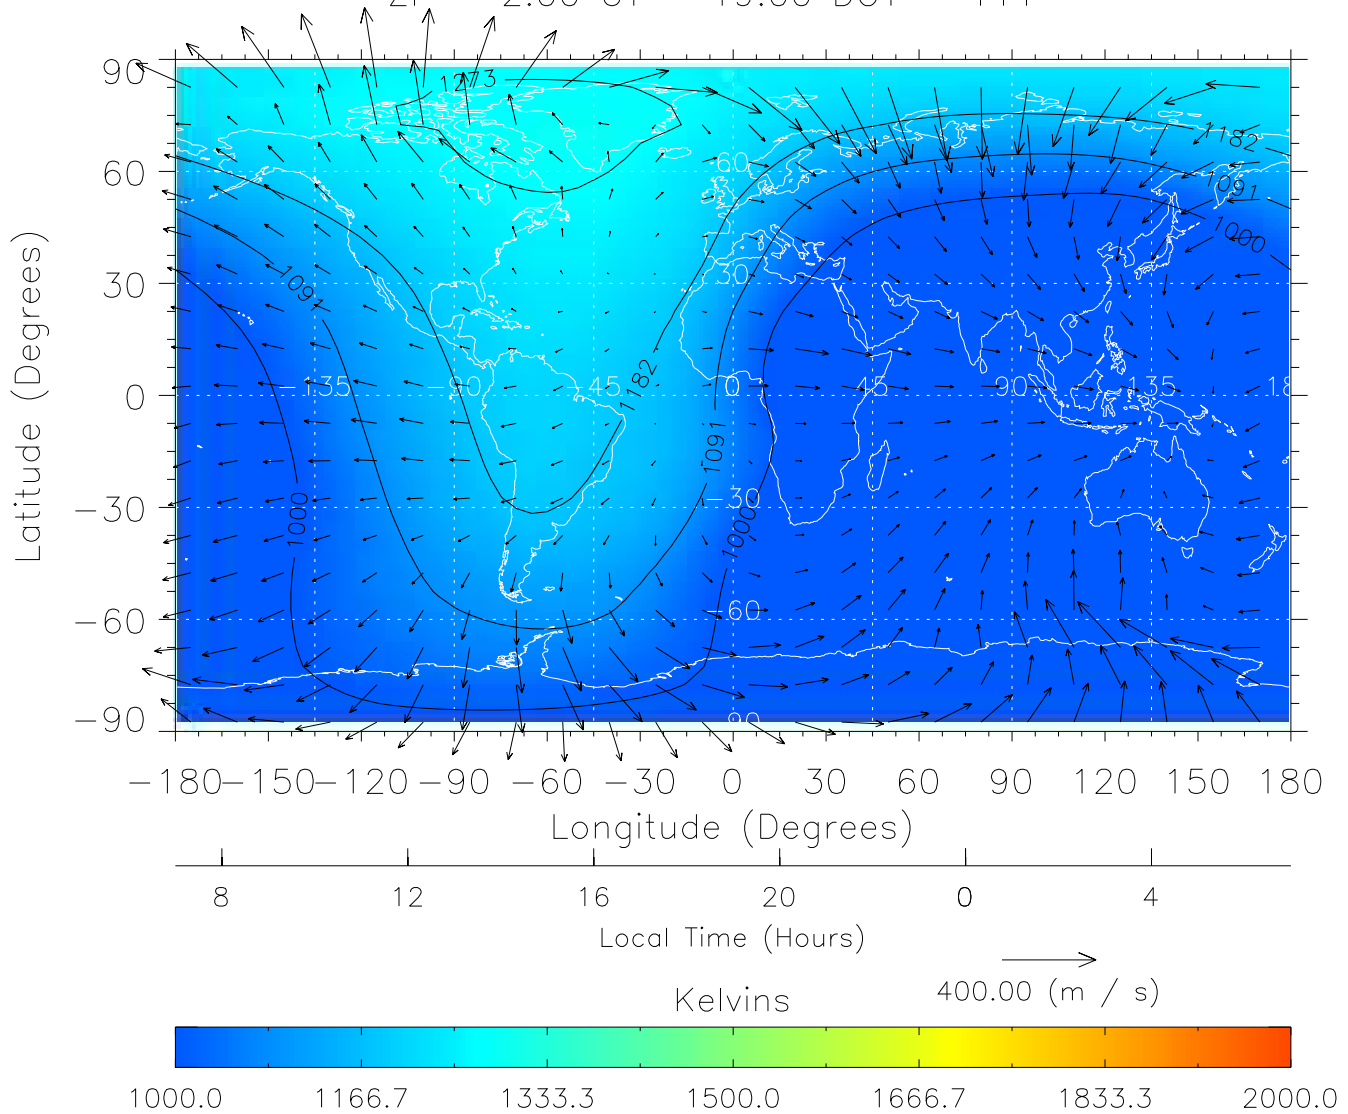

TIME-GCM MAP Temperature with Neutral Wind vectors
ZP = 2.00 UT = 19.00 DOY = 111

Created: Thu Mar 10 15:09:42 2005

From: /tgcm/histories/secondary/April2002/April2002_ASPENV1.6_v1/21_12.nc