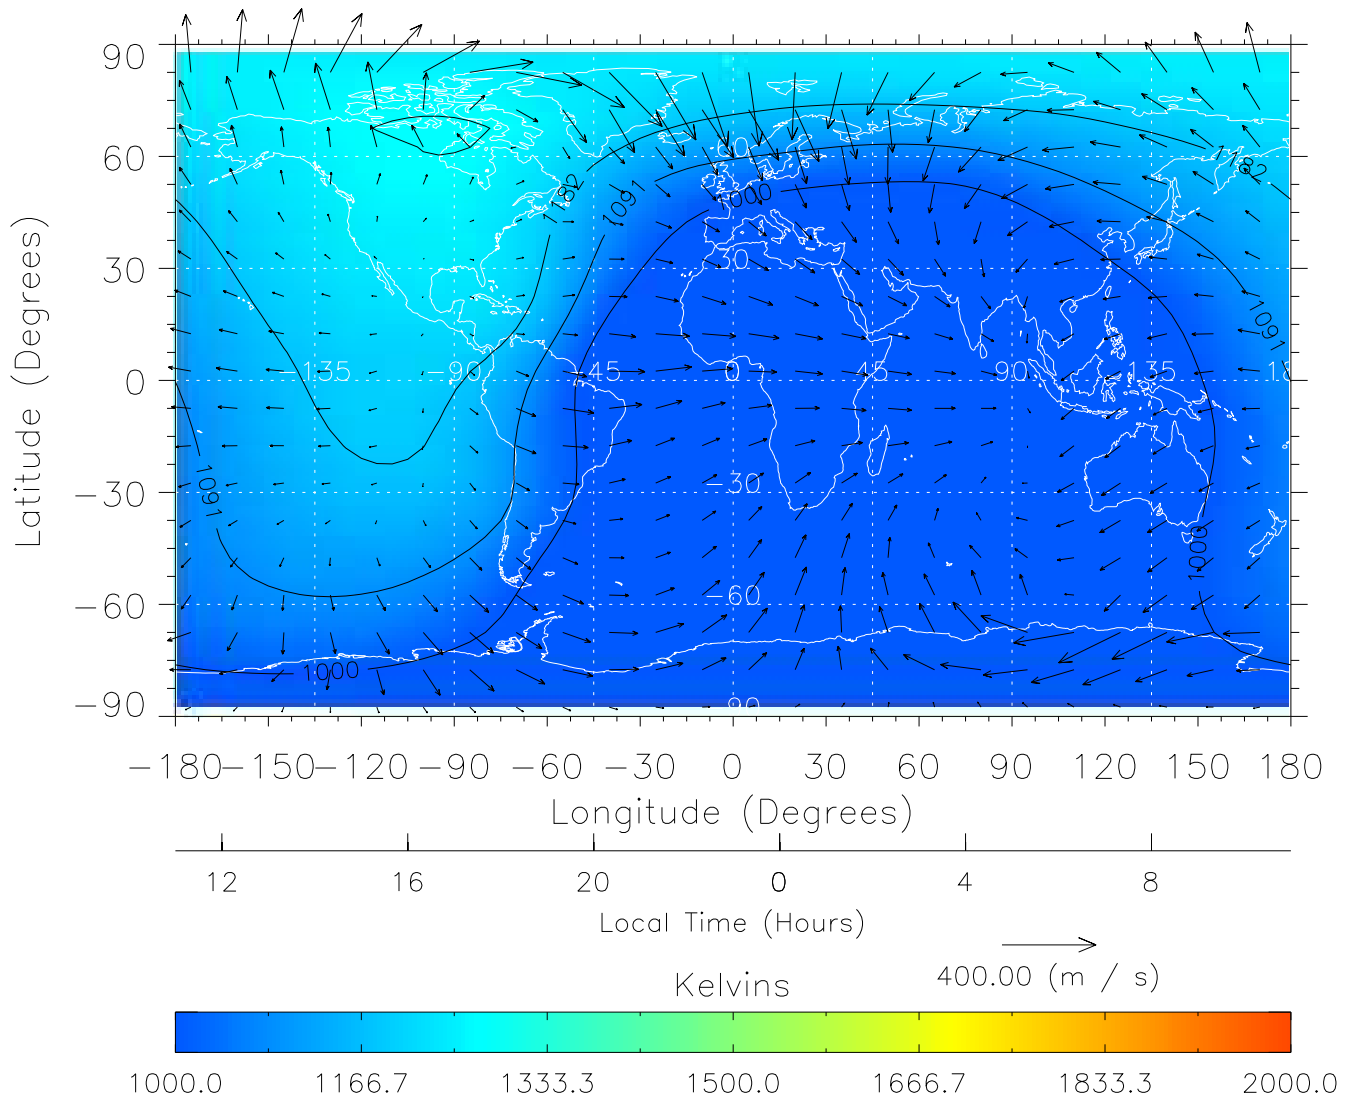

TIME-GCM MAP Temperature with Neutral Wind vectors
ZP = 2.00 UT = 23.00 DOY = 111

Created: Thu Mar 10 15:09:43 2005

From: /tgcm/histories/secondary/April2002/April2002_ASPENV1.6_v1/21_12.nc