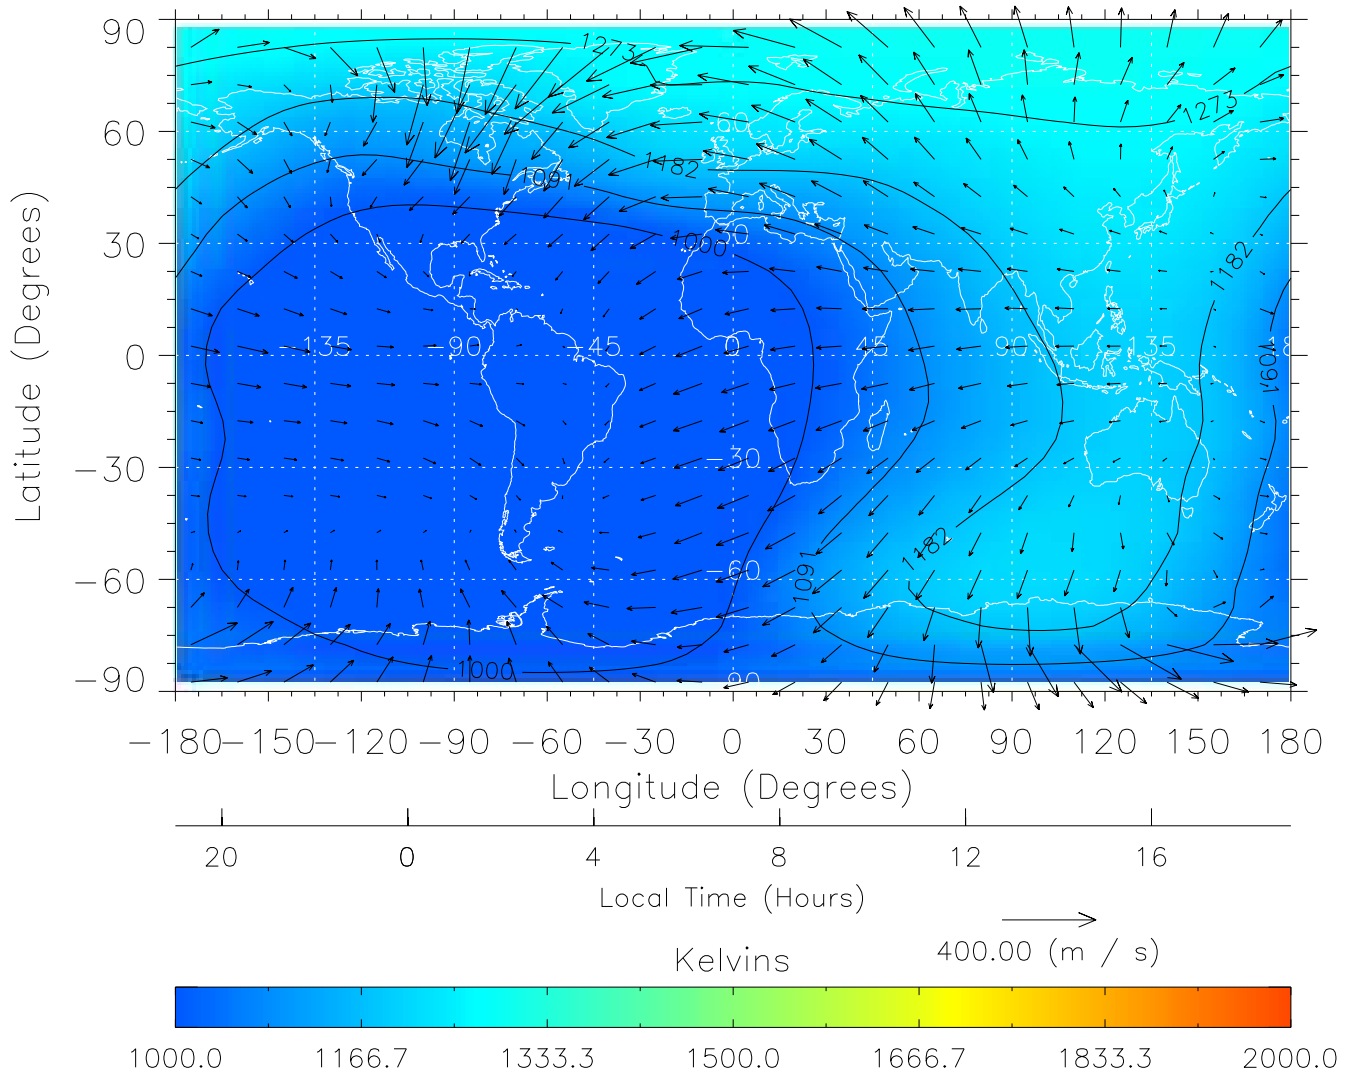

TIME-GCM MAP Temperature with Neutral Wind vectors
ZP = 2.00 UT = 7.00 DOY = 111

Created: Thu Mar 10 15:09:38 2005

From: /tgcm/histories/secondary/April2002/April2002_ASPENV1.6_v1/21_00.nc