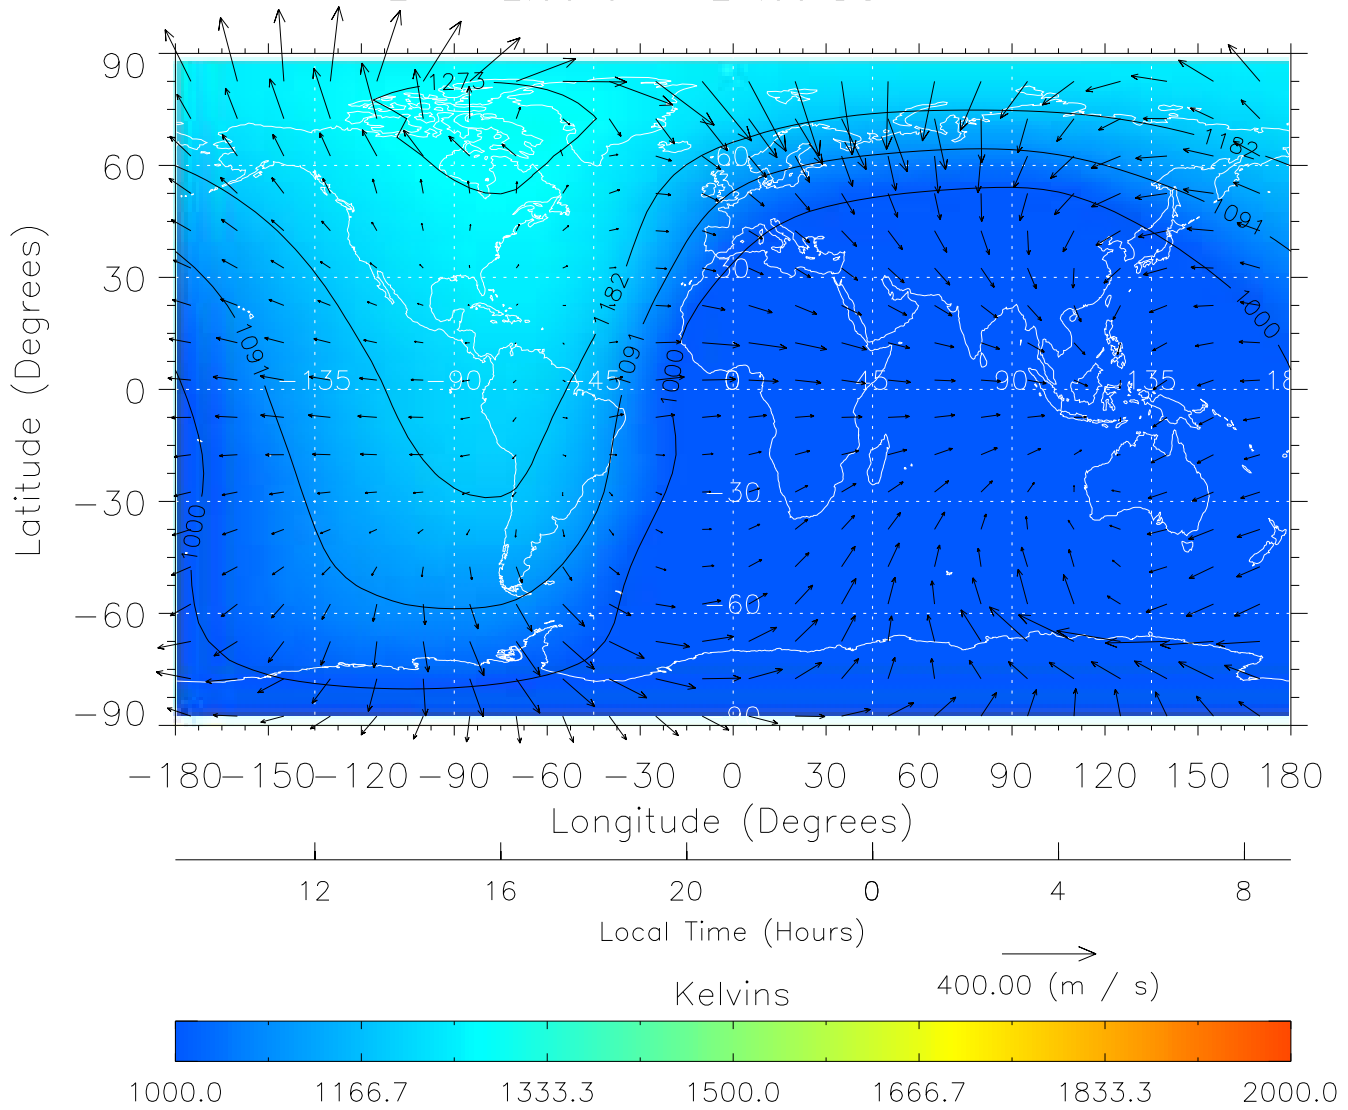

TIME-GCM MAP Temperature with Neutral Wind vectors
ZP = 2.00 UT = 21.00 DOY = 111

Created: Thu Mar 10 15:09:43 2005

From: /tgcm/histories/secondary/April2002/April2002_ASPENV1.6_v1/21_12.nc