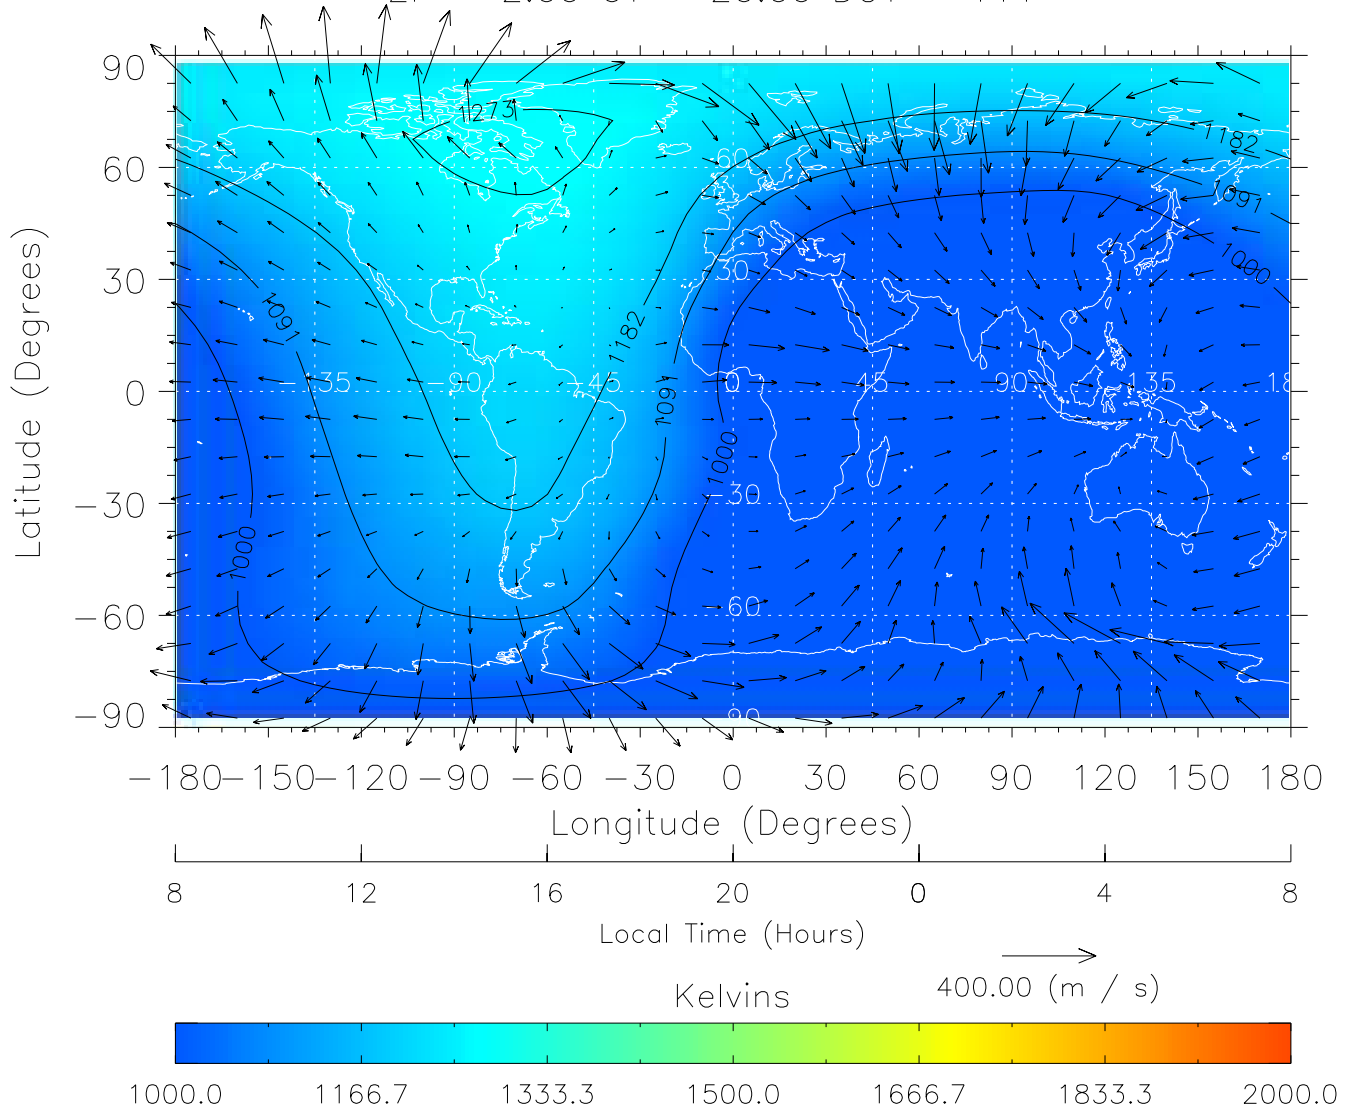

TIME-GCM MAP Temperature with Neutral Wind vectors

ZP = 2.00 UT = 20.00 DOY = 111

Created: Thu Mar 10 15:09:42 2005

From: /tgcm/histories/secondary/April2002/April2002_ASPENV1.6_v1/21_12.nc