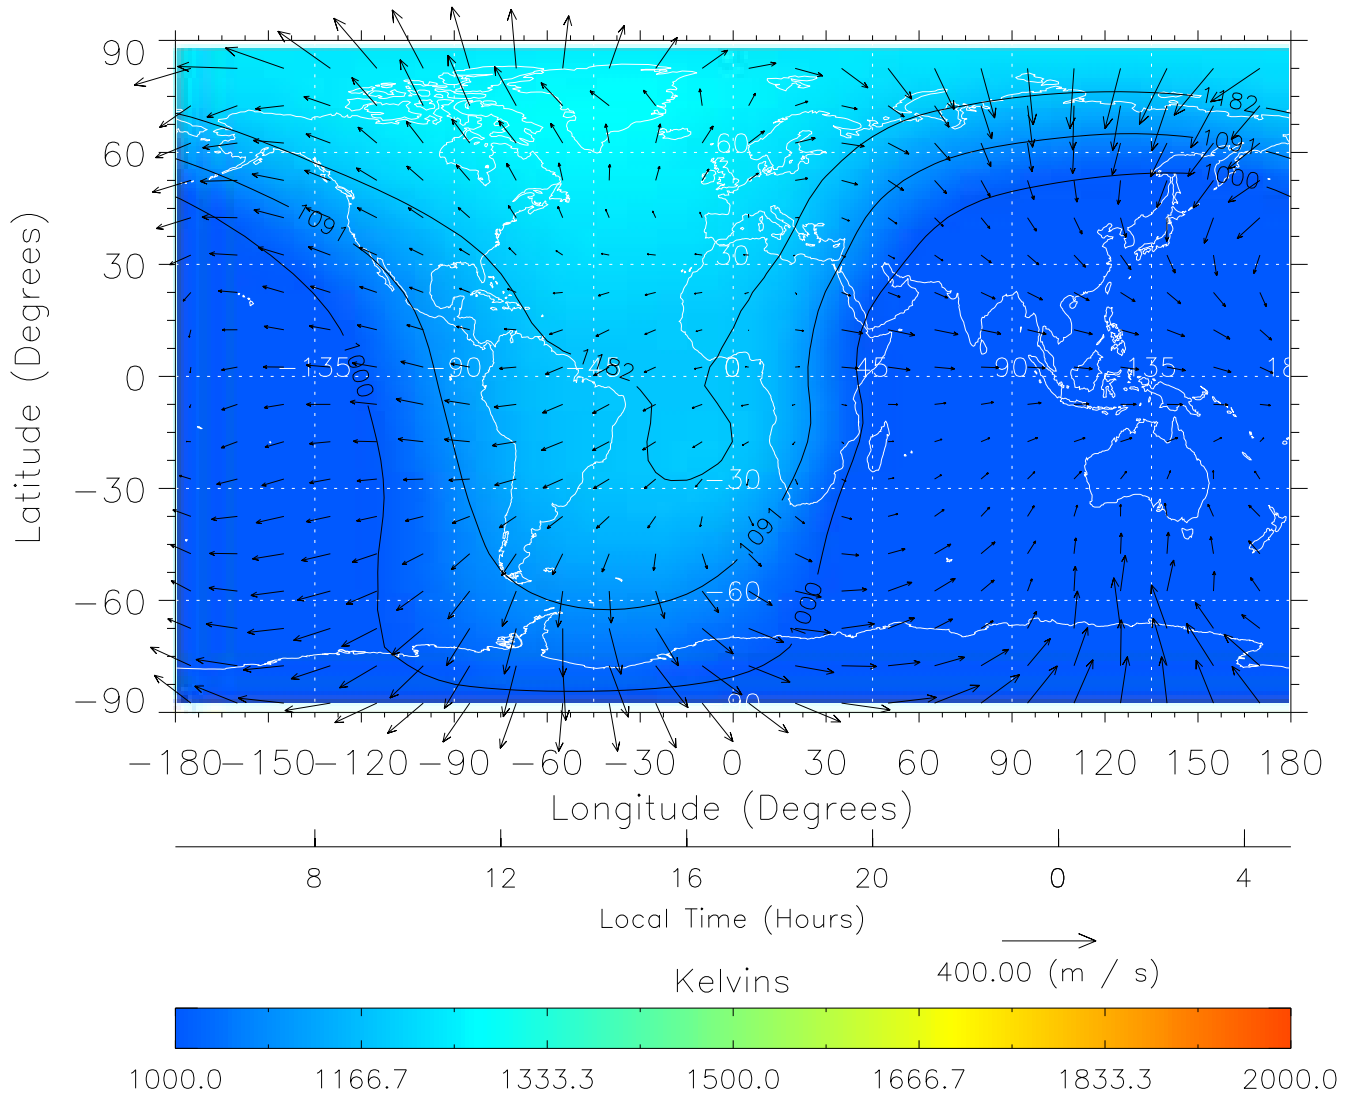

TIME-GCM MAP Temperature with Neutral Wind vectors
ZP = 2.00 UT = 17.00 DOY = 111

Created: Thu Mar 10 15:09:41 2005

From: /tgcm/histories/secondary/April2002/April2002_ASPENV1.6_v1/21_12.nc