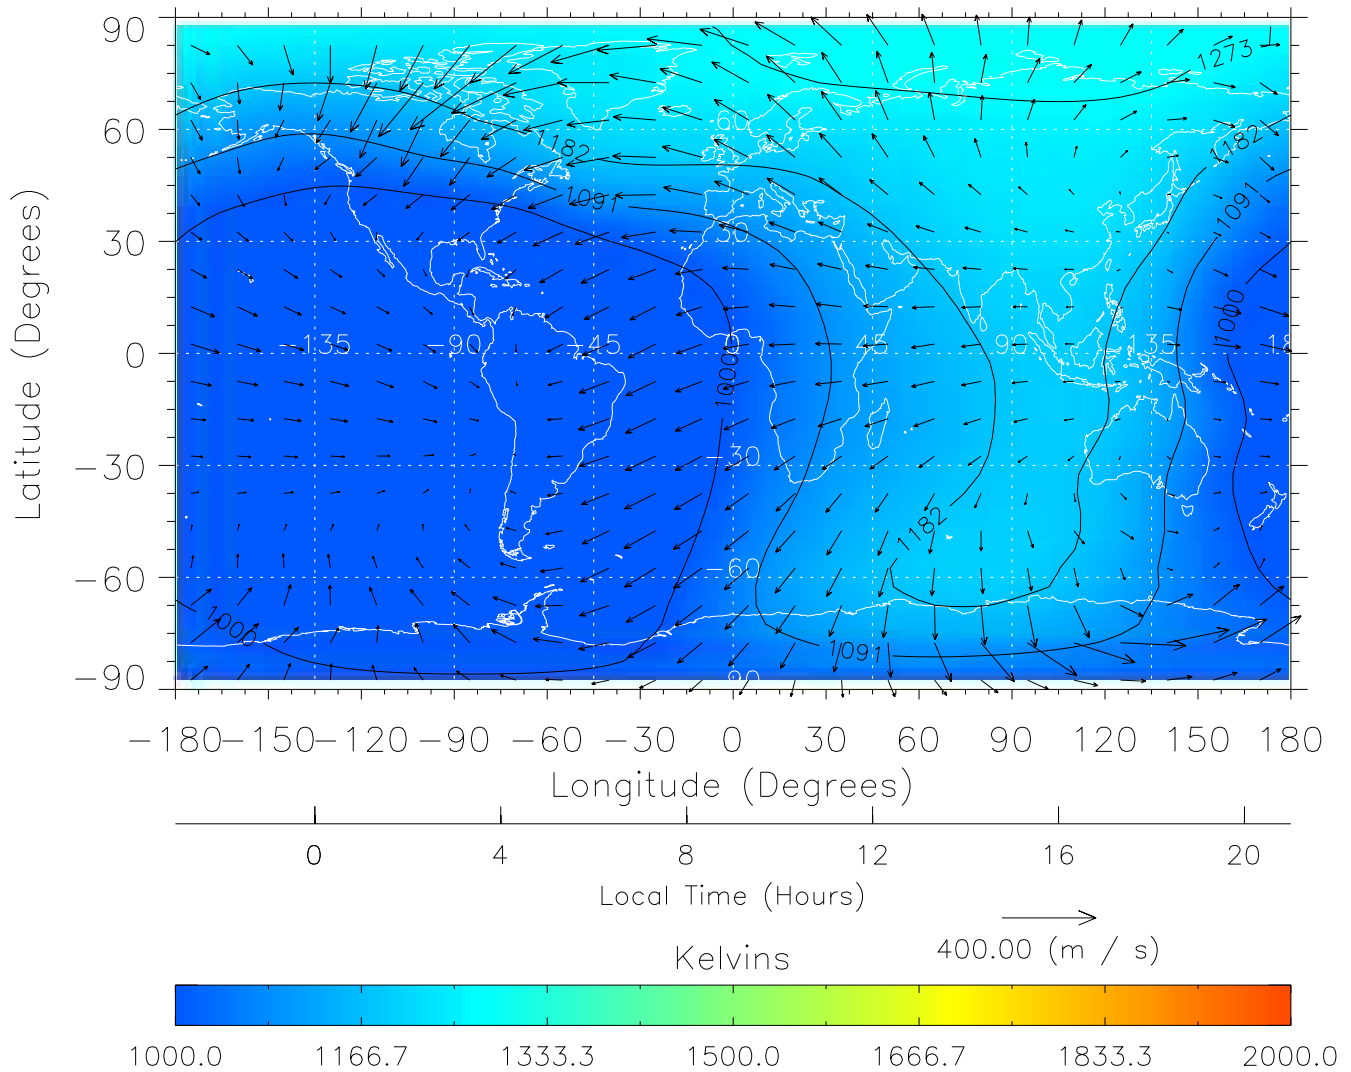

From: /tgcm/histories/secondary/April2002/April2002\_ASPENV1.6\_v1/21\_00.nc

TIME-GCM MAP Temperature with Neutral Wind vectors  
ZP = 2.00 UT = 7.00 DOY = 111

Created: Thu Mar 10 15:09:38 2005

From: /tgcm/histories/secondary/April2002/April2002\_ASPENV1.6\_v1/21\_00.nc

TIME-GCM MAP Temperature with Neutral Wind vectors  
ZP = 2.00 UT = 8.00 DOY = 111

Created: Thu Mar 10 15:09:38 2005

From: /tgcm/histories/secondary/April2002/April2002\_ASPENV1.6\_v1/21\_00.nc

TIME-GCM MAP Temperature with Neutral Wind vectors  
ZP = 2.00 UT = 9.00 DOY = 111