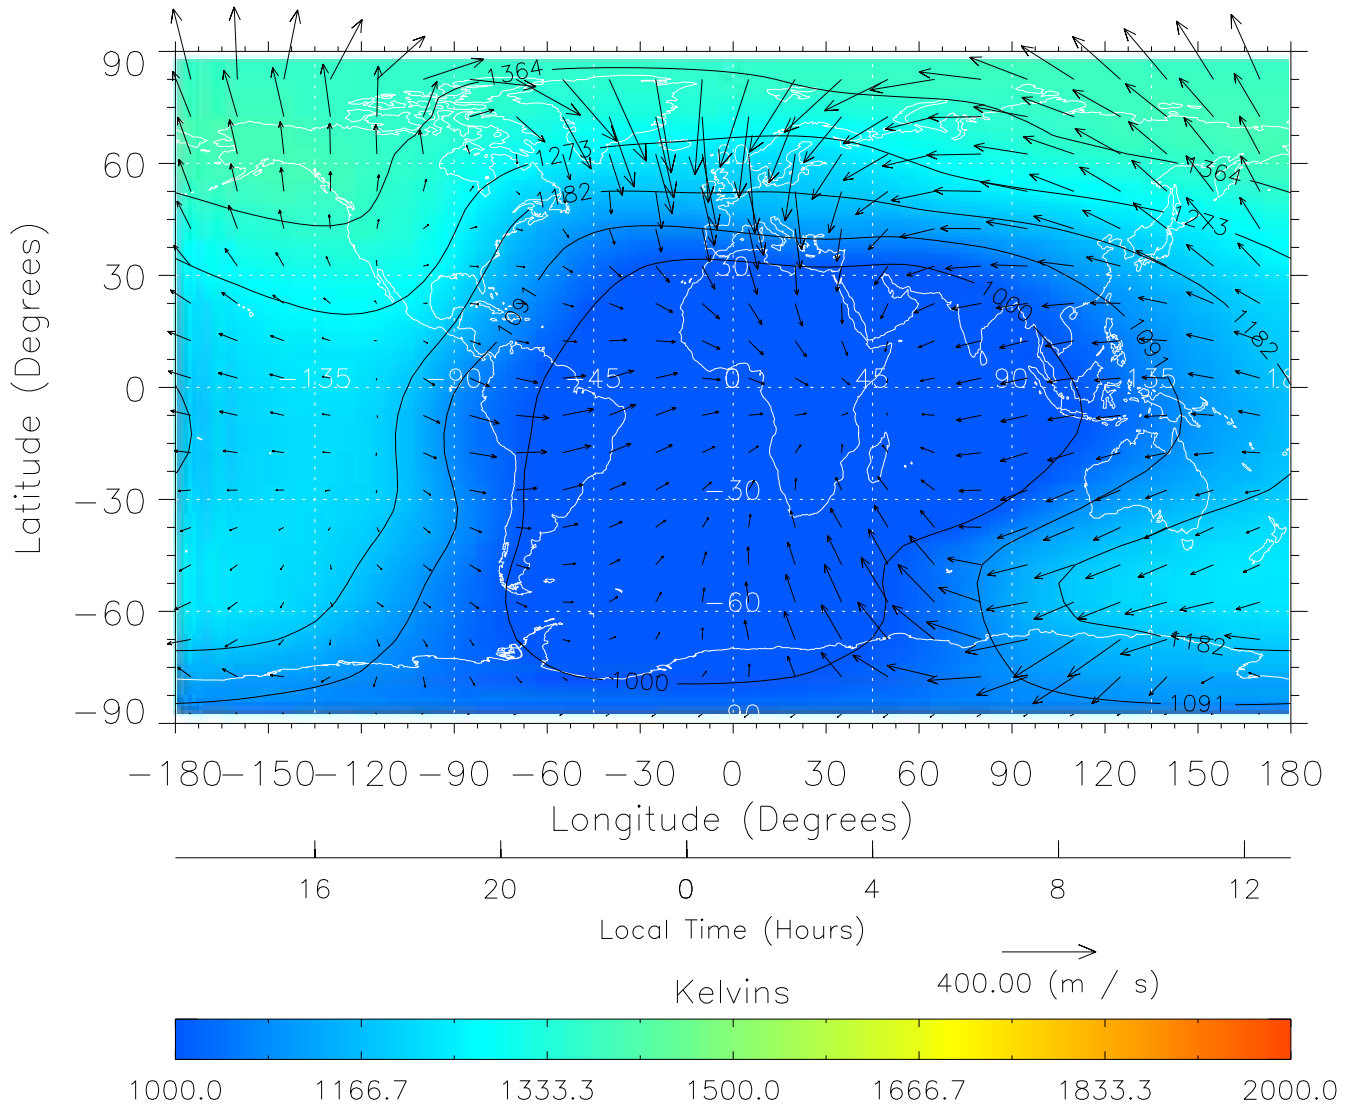

TIME-GCM MAP Temperature with Neutral Wind vectors  
ZP = 2.00 UT = 0.00 DOY = 111

Created: Thu Mar 10 15:09:35 2005

From: /tgcm/histories/secondary/April2002/April2002\_ASPENV1.6\_v1/21\_00.nc

TIME-GCM MAP Temperature with Neutral Wind vectors  
ZP = 2.00 UT = 1.00 DOY = 111

Created: Thu Mar 10 15:09:35 2005

From: /tgcm/histories/secondary/April2002/April2002\_ASPENV1.6\_v1/21\_00.nc

TIME-GCM MAP Temperature with Neutral Wind vectors  
ZP = 2.00 UT = 2.00 DOY = 111

Created: Thu Mar 10 15:09:36 2005

From: /tgcm/histories/secondary/April2002/April2002\_ASPENV1.6\_v1/21\_00.nc

TIME-GCM MAP Temperature with Neutral Wind vectors

ZP = 2.00 UT = 3.00 DOY = 111

Created: Thu Mar 10 15:09:36 2005

From: /tgcm/histories/secondary/April2002/April2002\_ASPENV1.6\_v1/21\_00.nc

TIME-GCM MAP Temperature with Neutral Wind vectors  
ZP = 2.00 UT = 4.00 DOY = 111

Created: Thu Mar 10 15:09:36 2005

From: /tgcm/histories/secondary/April2002/April2002\_ASPENV1.6\_v1/21\_00.nc

TIME-GCM MAP Temperature with Neutral Wind vectors  
ZP = 2.00 UT = 5.00 DOY = 111