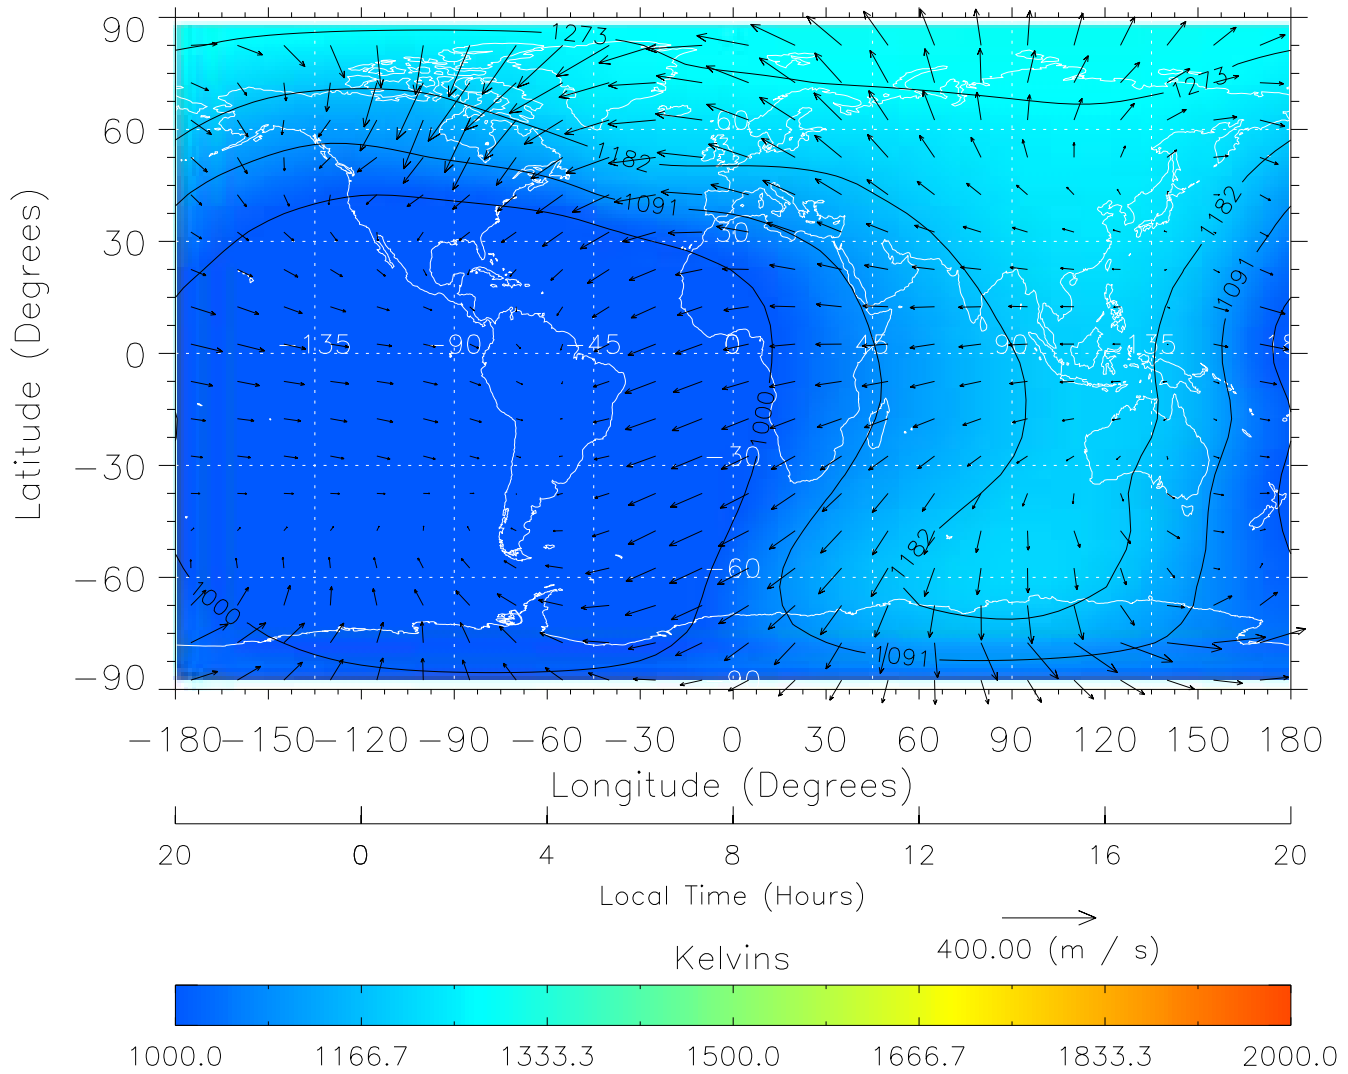

From: /tgcm/histories/secondary/April2002/April2002\_ASPENV1.6\_v1/21\_00.nc

TIME-GCM MAP Temperature with Neutral Wind vectors  
ZP = 2.00 UT = 7.00 DOY = 111

Created: Thu Mar 10 15:09:38 2005

From: /tgcm/histories/secondary/April2002/April2002\_ASPENV1.6\_v1/21\_00.nc

TIME-GCM MAP Temperature with Neutral Wind vectors  
ZP = 2.00 UT = 8.00 DOY = 111

Created: Thu Mar 10 15:09:38 2005

From: /tgcm/histories/secondary/April2002/April2002\_ASPENV1.6\_v1/21\_00.nc

TIME-GCM MAP Temperature with Neutral Wind vectors  
ZP = 2.00 UT = 9.00 DOY = 111