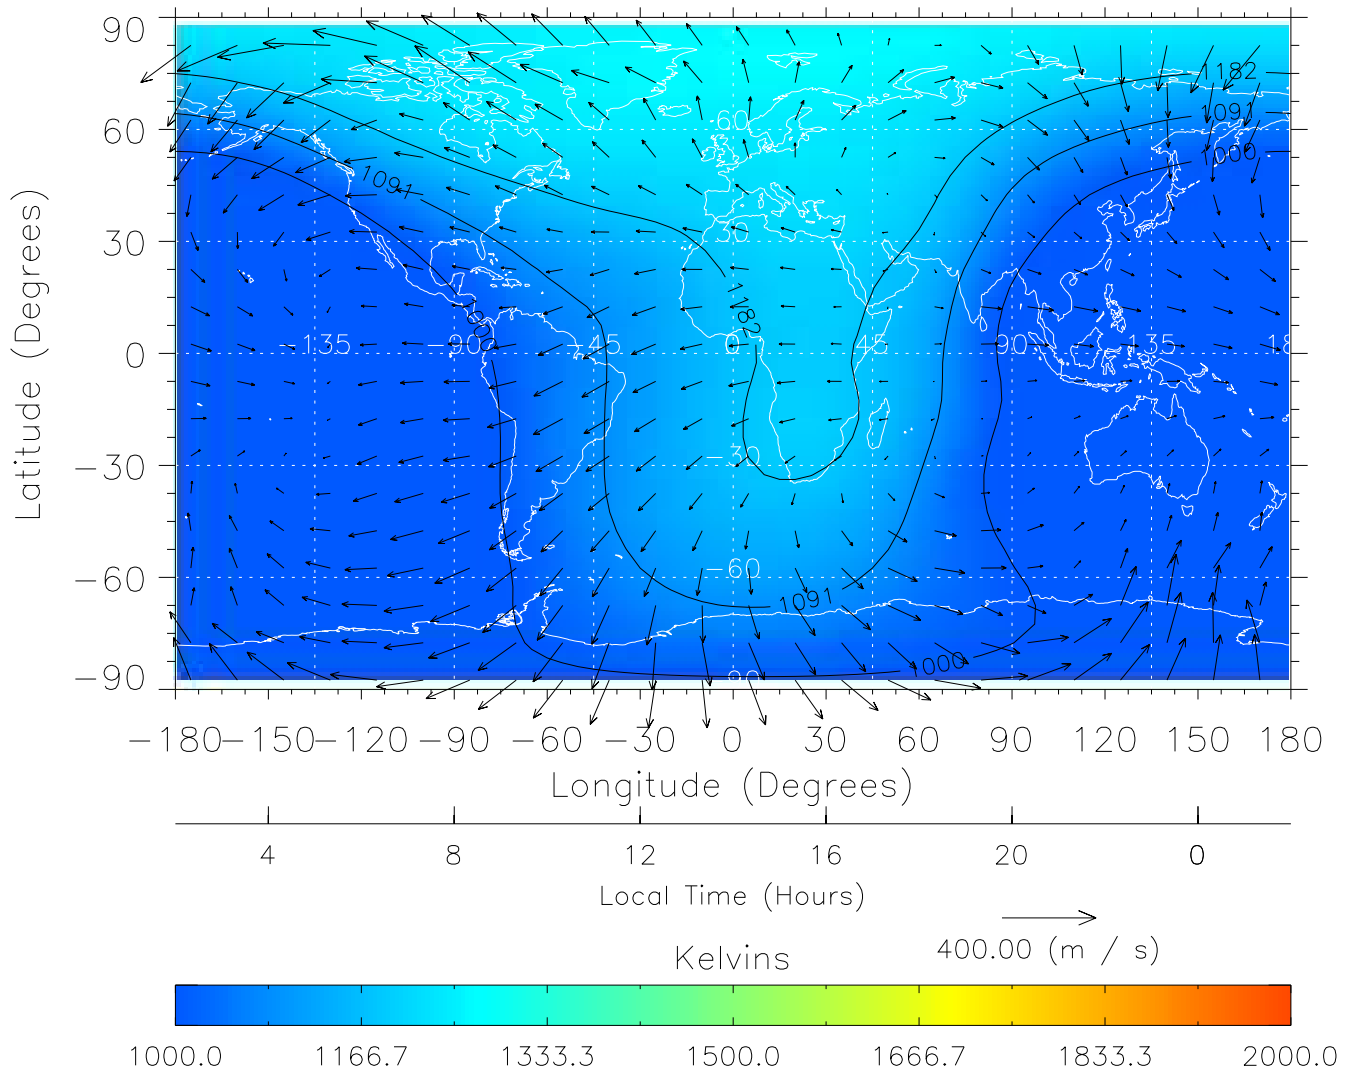

TIME-GCM MAP Temperature with Neutral Wind vectors
ZP = 2.00 UT = 14.00 DOY = 111

Created: Thu Mar 10 15:09:40 2005

From: /tgcm/histories/secondary/April2002/April2002_ASPENV1.6_v1/21_12.nc