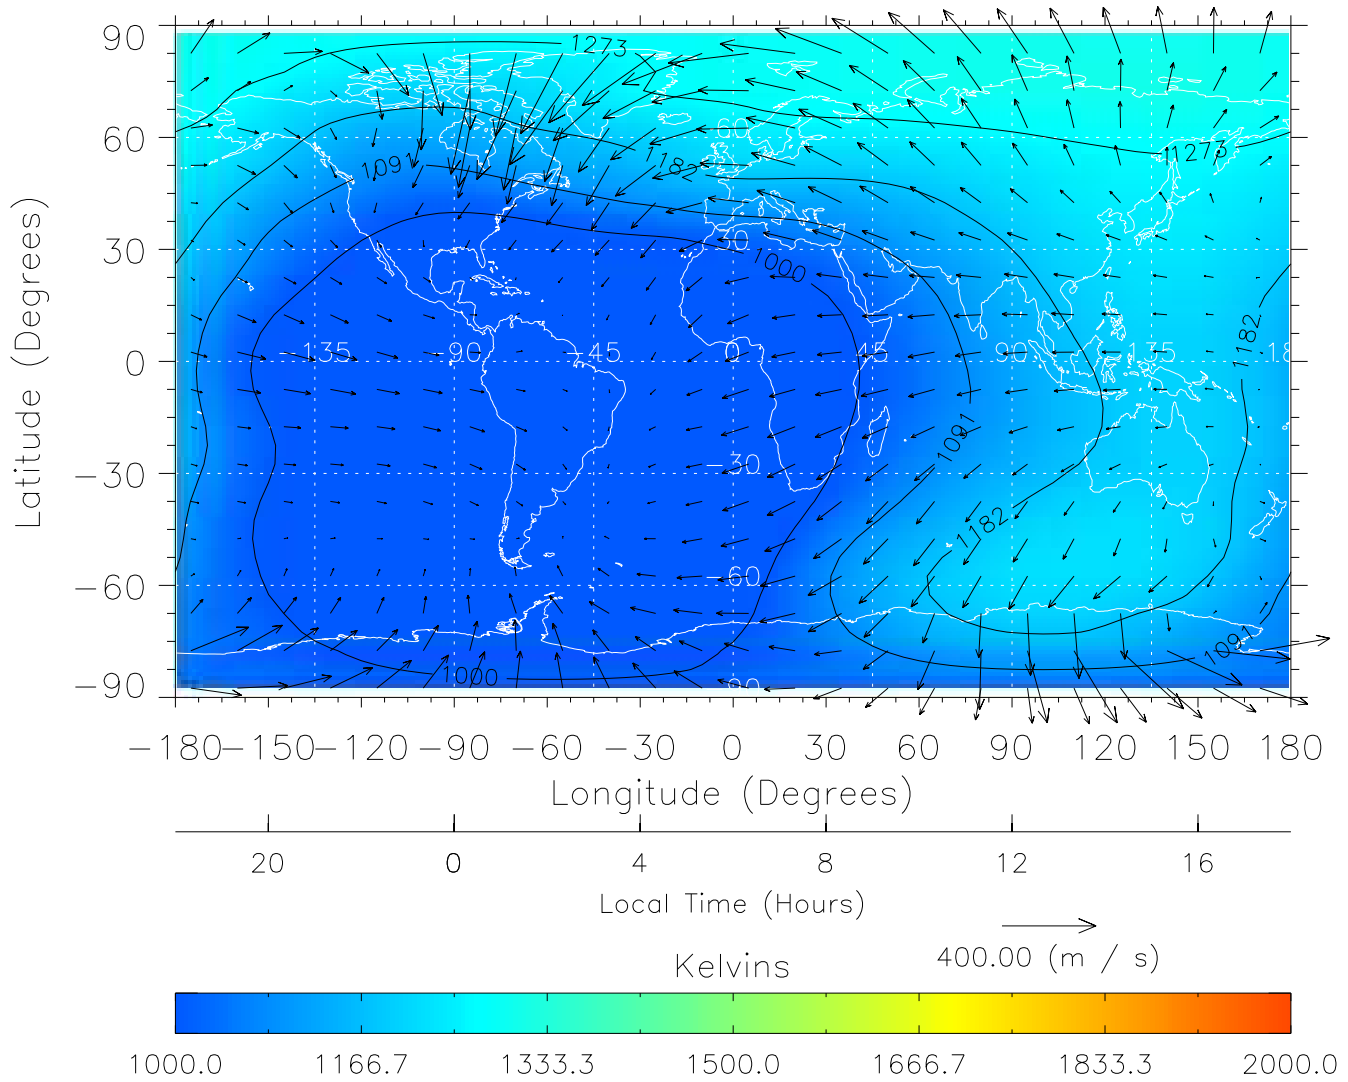

TIME-GCM MAP Temperature with Neutral Wind vectors
ZP = 2.00 UT = 6.00 DOY = 111

Created: Thu Mar 10 15:09:37 2005

From: /tgcm/histories/secondary/April2002/April2002_ASPENV1.6_v1/21_00.nc