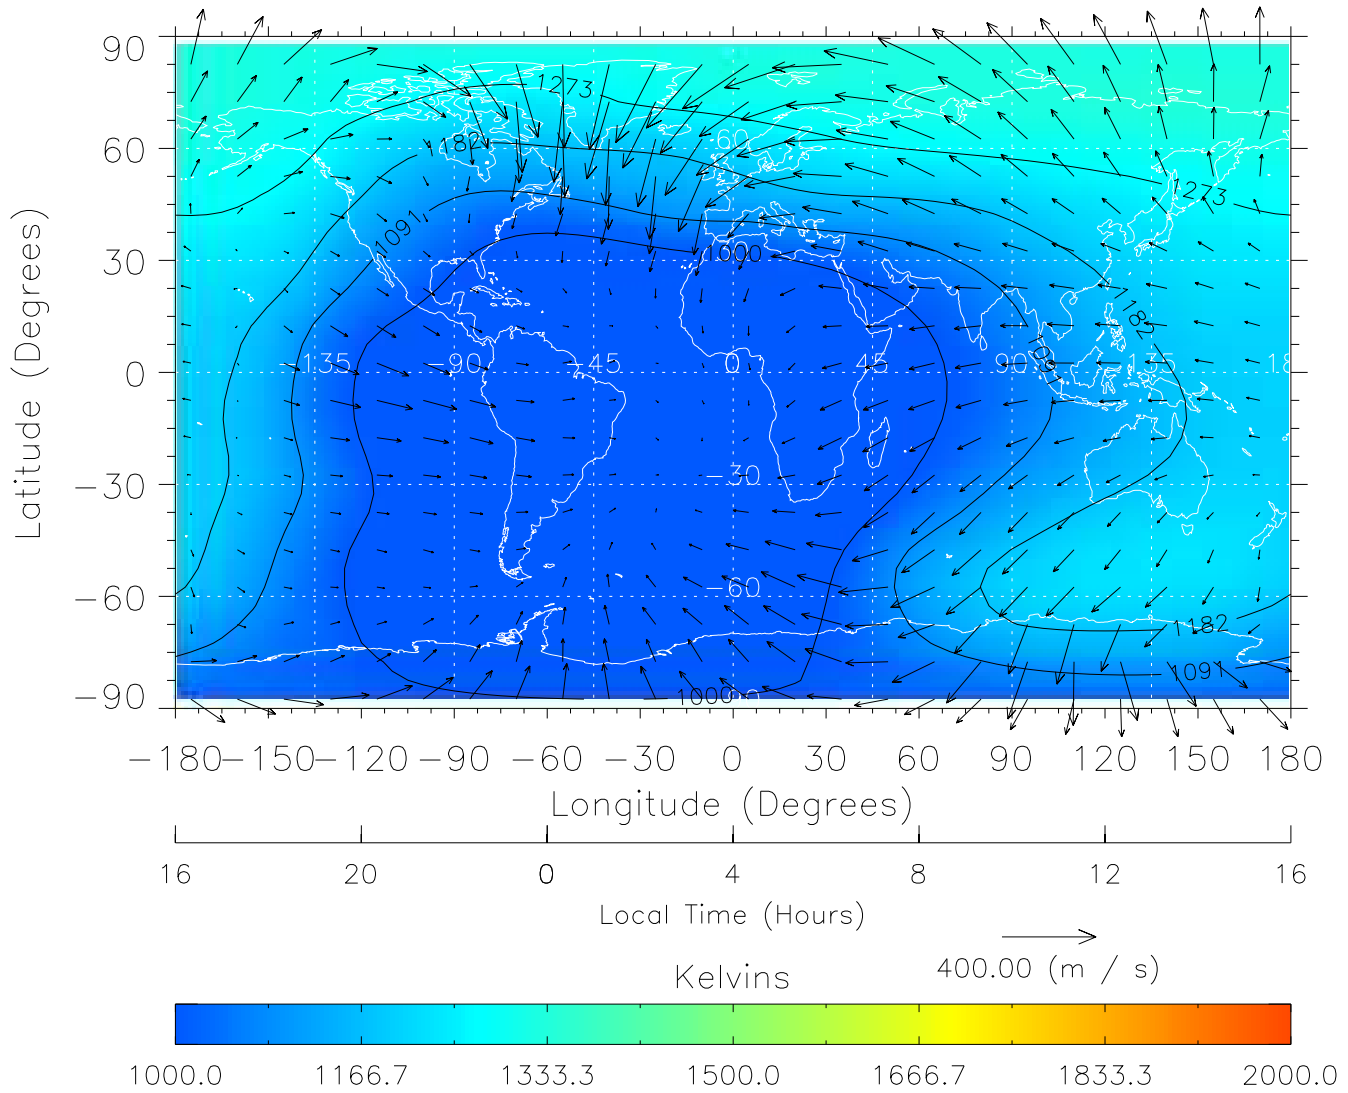

From: /tgcm/histories/secondary/April2002/April2002\_ASPENV1.6\_v1/21\_00.nc

TIME-GCM MAP Temperature with Neutral Wind vectors

ZP = 2.00 UT = 3.00 DOY = 111

Created: Thu Mar 10 15:09:36 2005

From: /tgcm/histories/secondary/April2002/April2002\_ASPENV1.6\_v1/21\_00.nc

TIME-GCM MAP Temperature with Neutral Wind vectors  
ZP = 2.00 UT = 4.00 DOY = 111

Created: Thu Mar 10 15:09:36 2005

From: /tgcm/histories/secondary/April2002/April2002\_ASPENV1.6\_v1/21\_00.nc

TIME-GCM MAP Temperature with Neutral Wind vectors  
ZP = 2.00 UT = 5.00 DOY = 111