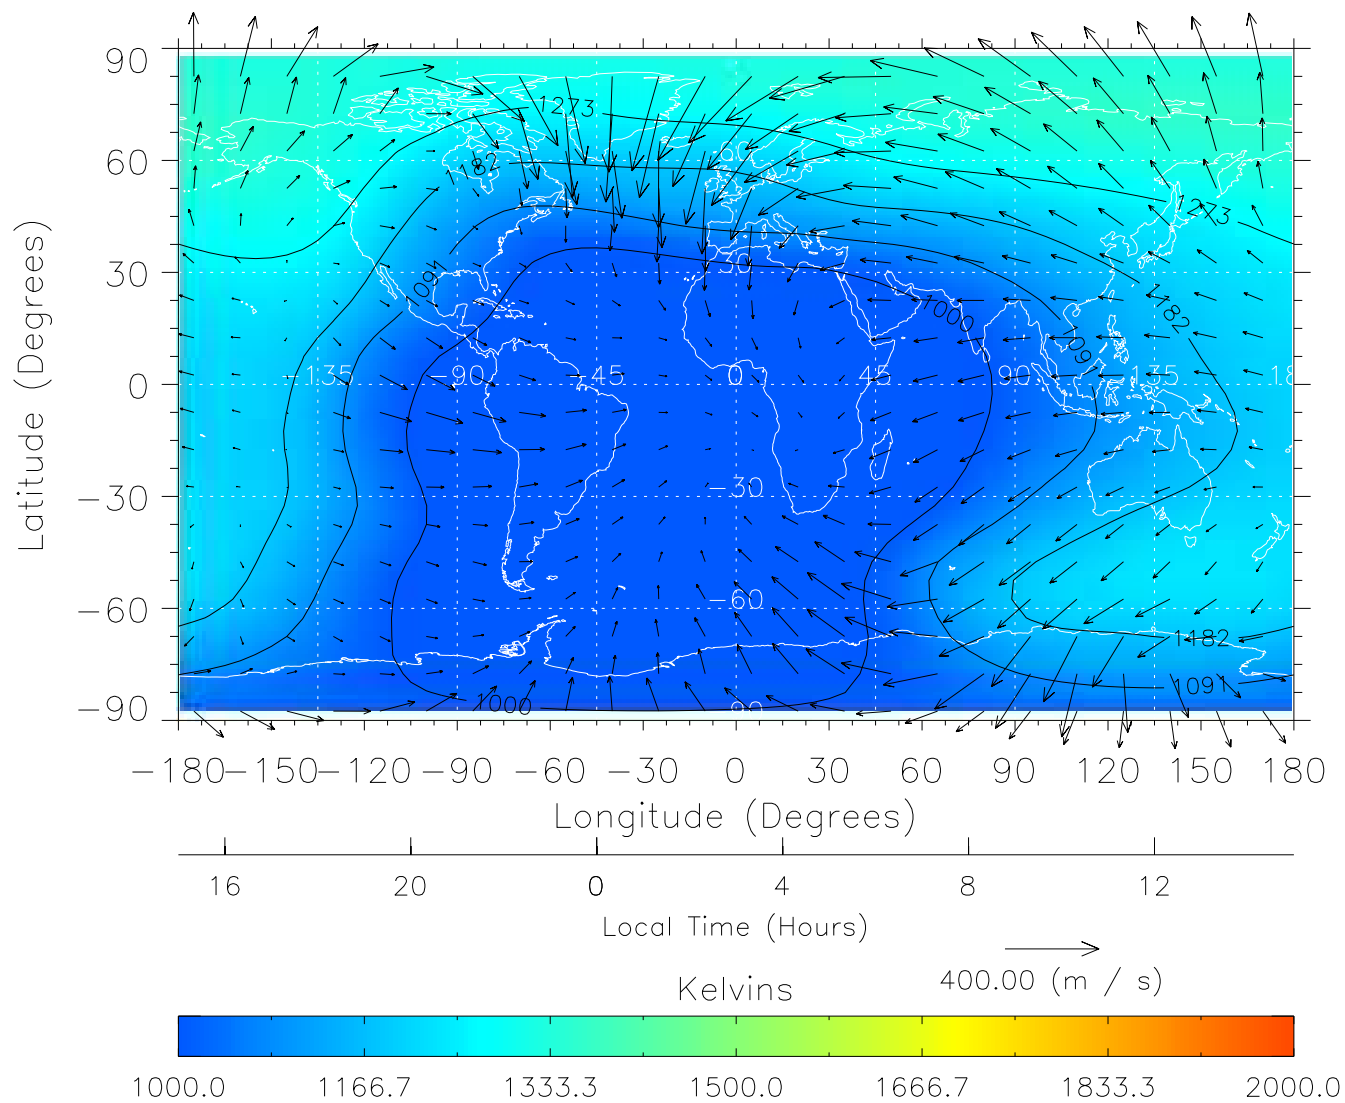

TIME-GCM MAP Temperature with Neutral Wind vectors  
ZP = 2.00 UT = 0.00 DOY = 111

Created: Thu Mar 10 15:09:35 2005

From: /tgcm/histories/secondary/April2002/April2002\_ASPENV1.6\_v1/21\_00.nc

TIME-GCM MAP Temperature with Neutral Wind vectors  
ZP = 2.00 UT = 1.00 DOY = 111

Created: Thu Mar 10 15:09:35 2005

From: /tgcm/histories/secondary/April2002/April2002\_ASPENV1.6\_v1/21\_00.nc

TIME-GCM MAP Temperature with Neutral Wind vectors  
ZP = 2.00 UT = 2.00 DOY = 111

Created: Thu Mar 10 15:09:36 2005

From: /tgcm/histories/secondary/April2002/April2002\_ASPENV1.6\_v1/21\_00.nc

TIME-GCM MAP Temperature with Neutral Wind vectors

ZP = 2.00 UT = 3.00 DOY = 111

Created: Thu Mar 10 15:09:36 2005

From: /tgcm/histories/secondary/April2002/April2002\_ASPENV1.6\_v1/21\_00.nc

TIME-GCM MAP Temperature with Neutral Wind vectors  
ZP = 2.00 UT = 4.00 DOY = 111

Created: Thu Mar 10 15:09:36 2005

From: /tgcm/histories/secondary/April2002/April2002\_ASPENV1.6\_v1/21\_00.nc

TIME-GCM MAP Temperature with Neutral Wind vectors  
ZP = 2.00 UT = 5.00 DOY = 111