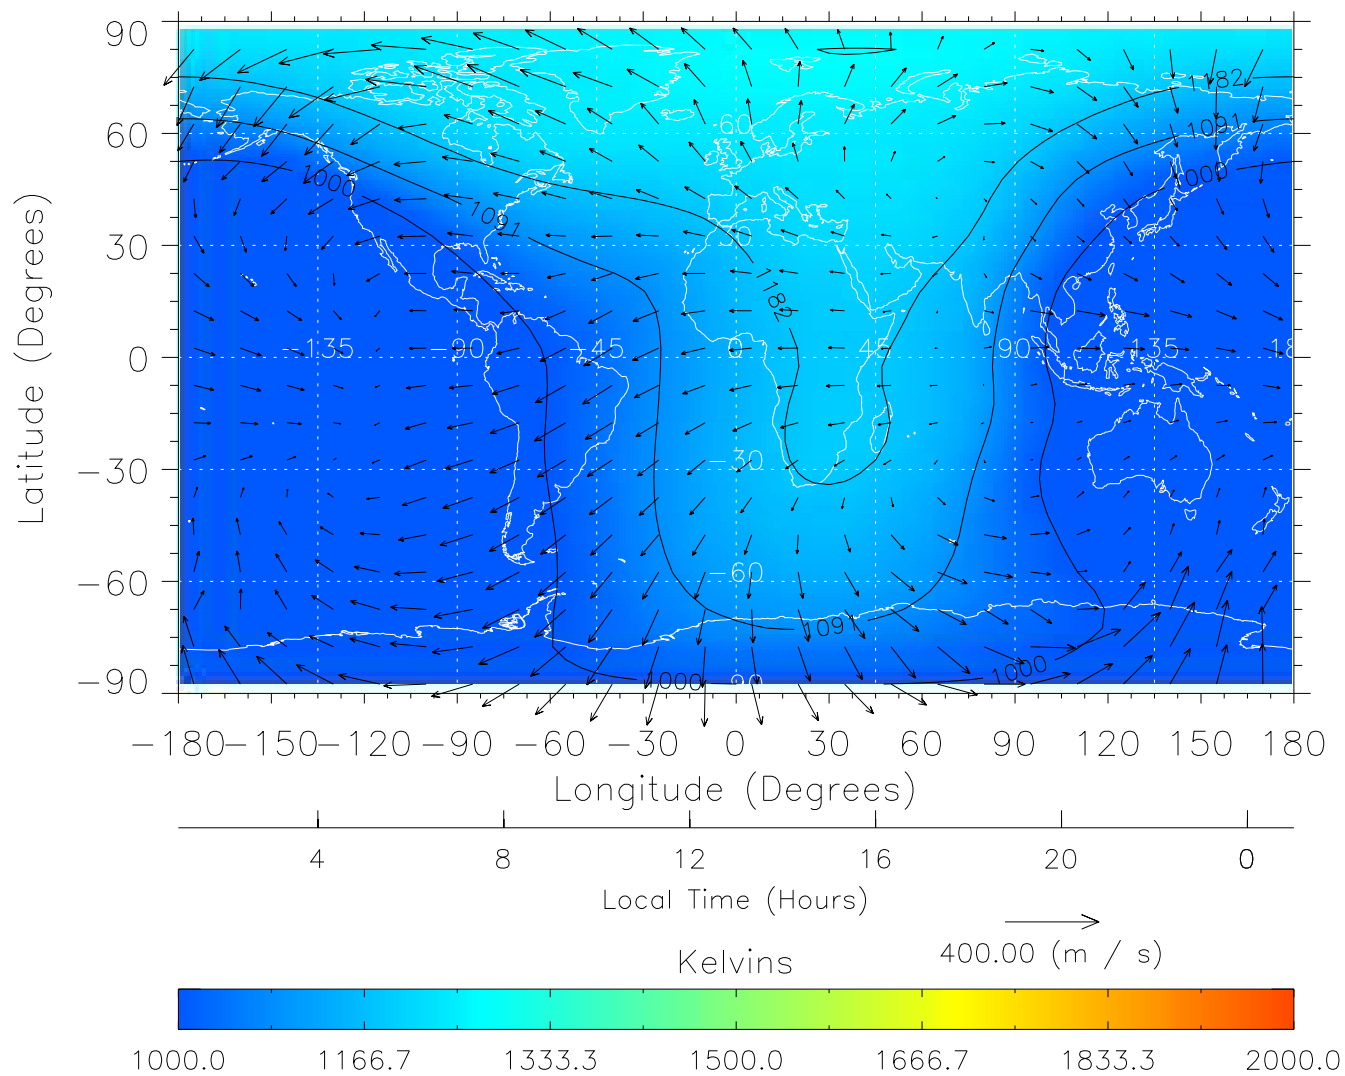

TIME-GCM MAP Temperature with Neutral Wind vectors

ZP = 2.00 UT = 13.00 DOY = 111

Created: Thu Mar 10 15:09:40 2005

From: /tgcm/histories/secondary/April2002/April2002_ASPENV1.6_v1/21_12.nc