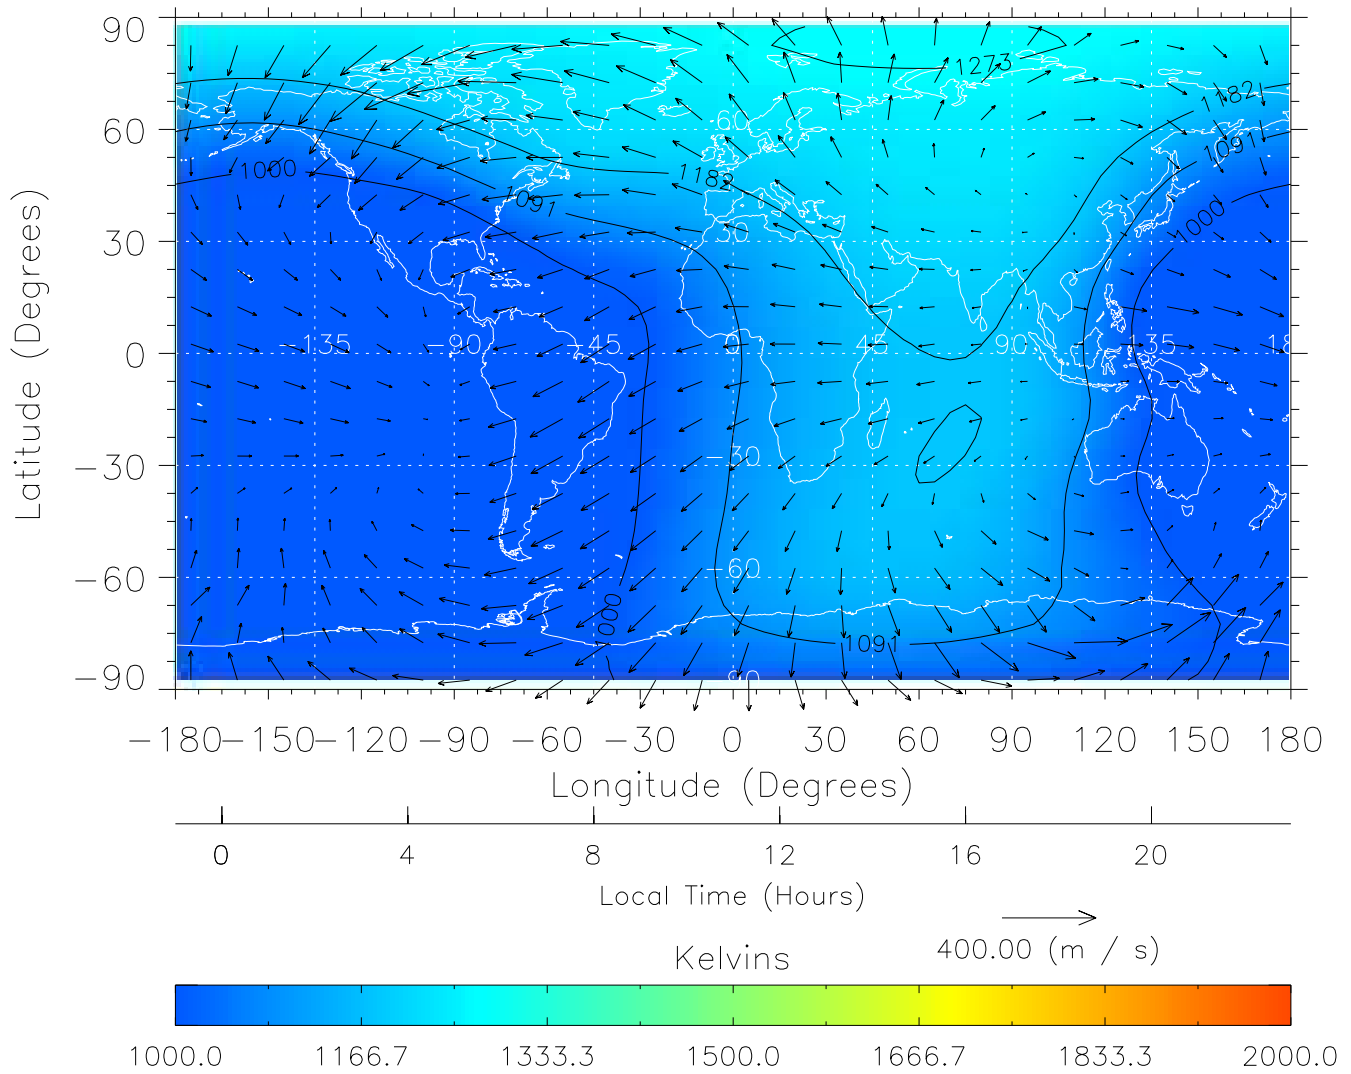

TIME-GCM MAP Temperature with Neutral Wind vectors
ZP = 2.00 UT = 11.00 DOY = 111

Created: Thu Mar 10 15:09:39 2005

From: /tgcm/histories/secondary/April2002/April2002_ASPENV1.6_v1/21_00.nc