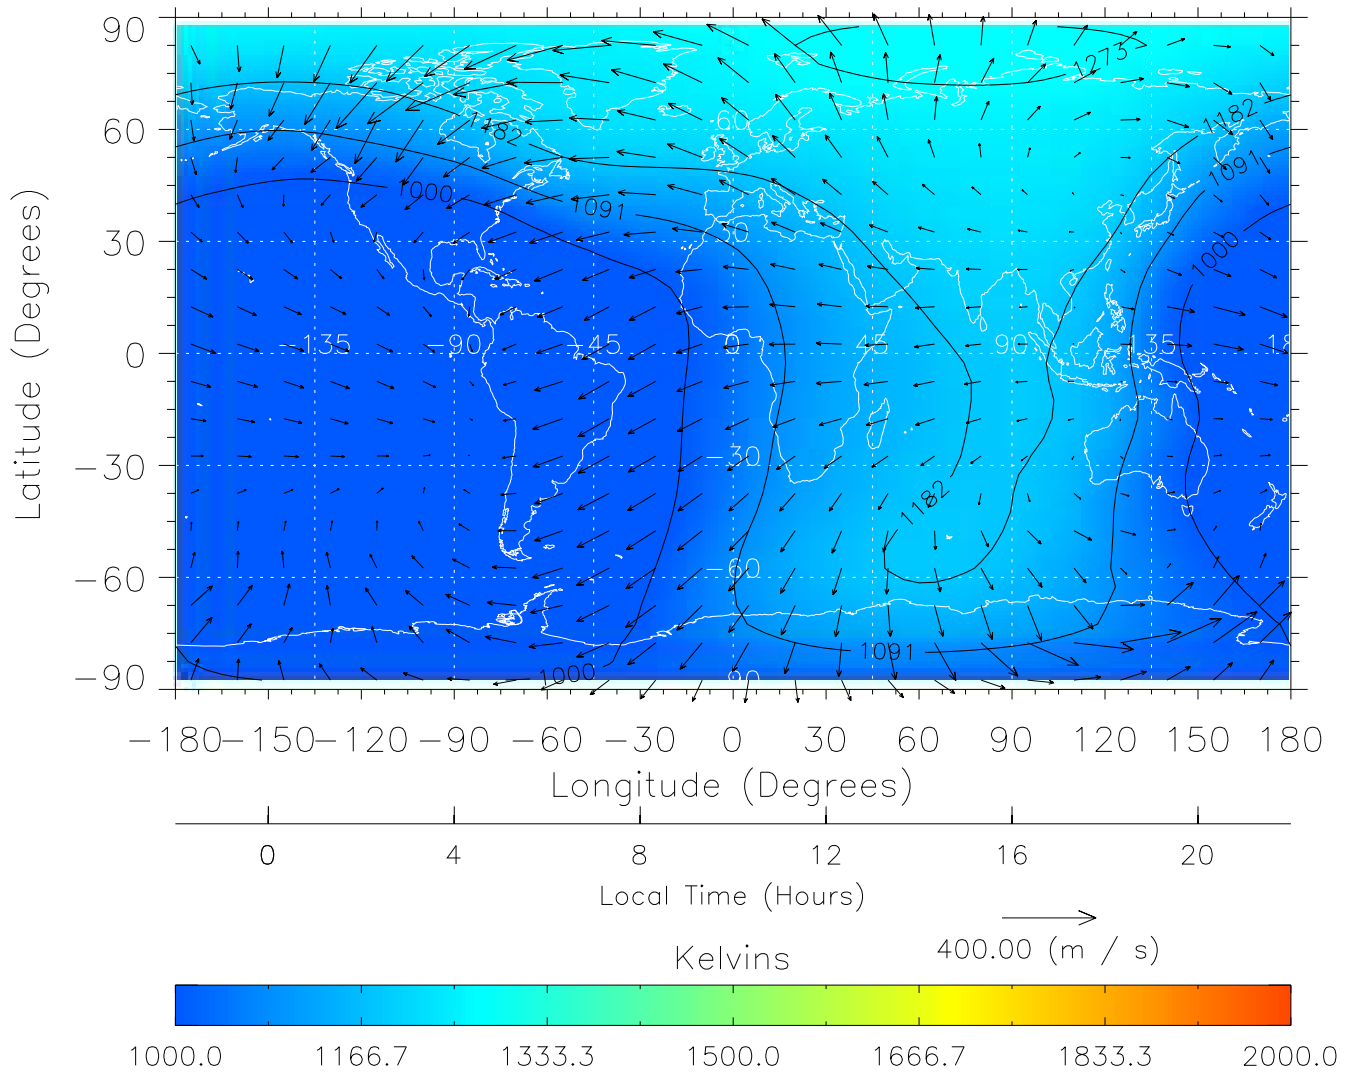

TIME-GCM MAP Temperature with Neutral Wind vectors
ZP = 2.00 UT = 10.00 DOY = 111

Created: Thu Mar 10 15:09:39 2005

From: /tgcm/histories/secondary/April2002/April2002_ASPENV1.6_v1/21_00.nc