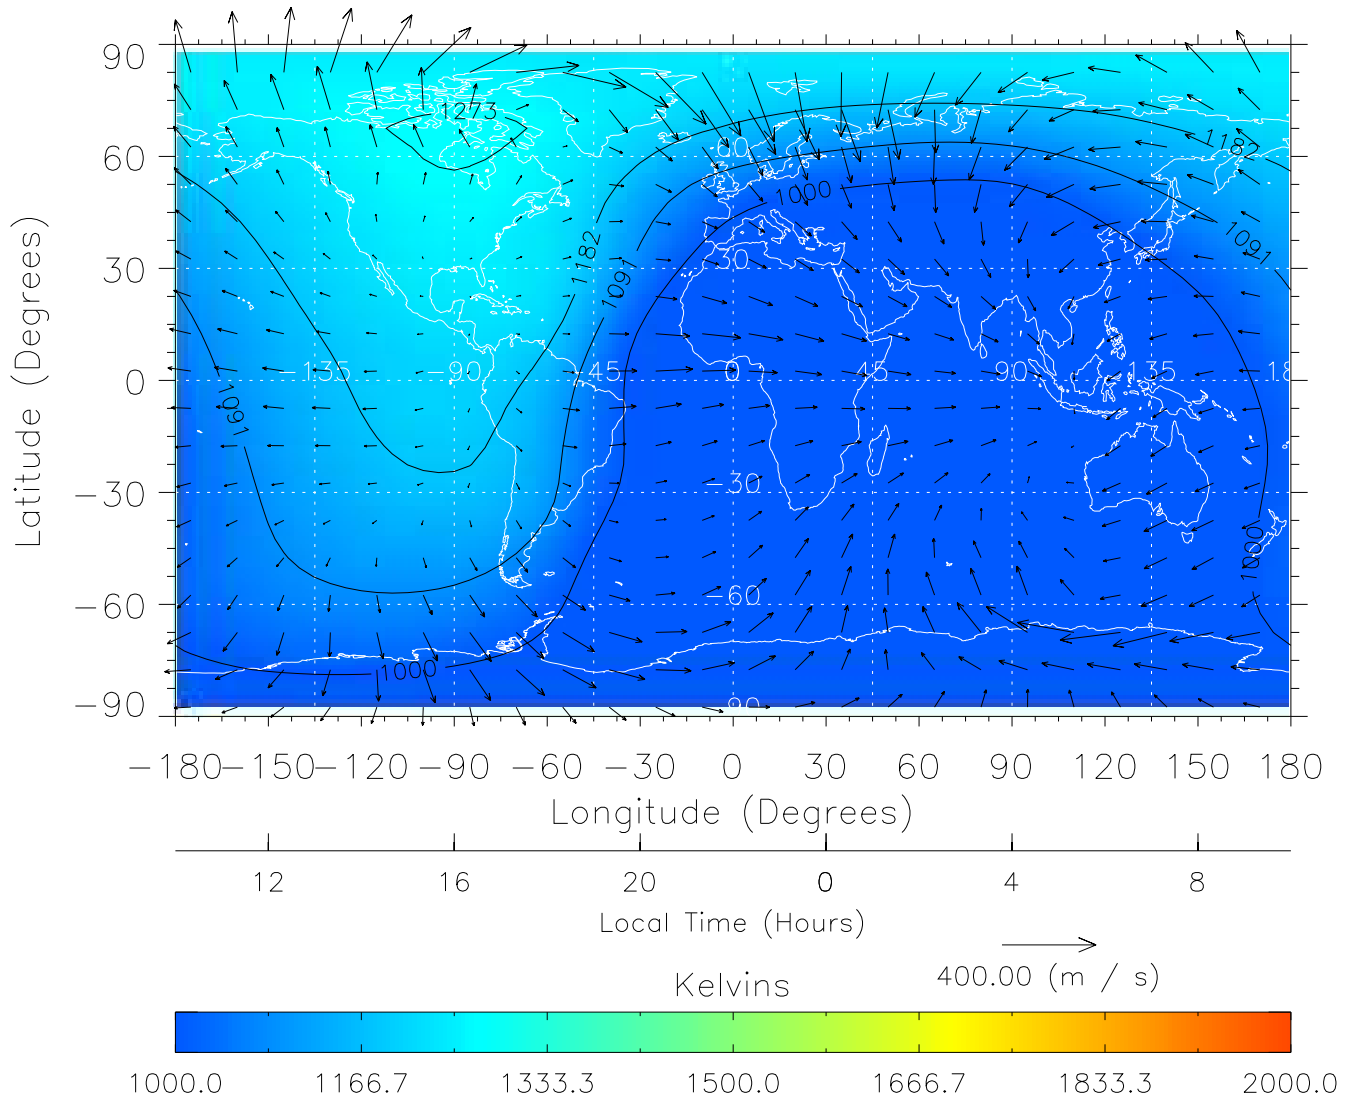

TIME-GCM MAP Temperature with Neutral Wind vectors
ZP = 2.00 UT = 22.00 DOY = 111

Created: Thu Mar 10 15:09:43 2005

From: /tgcm/histories/secondary/April2002/April2002_ASPENV1.6_v1/21_12.nc