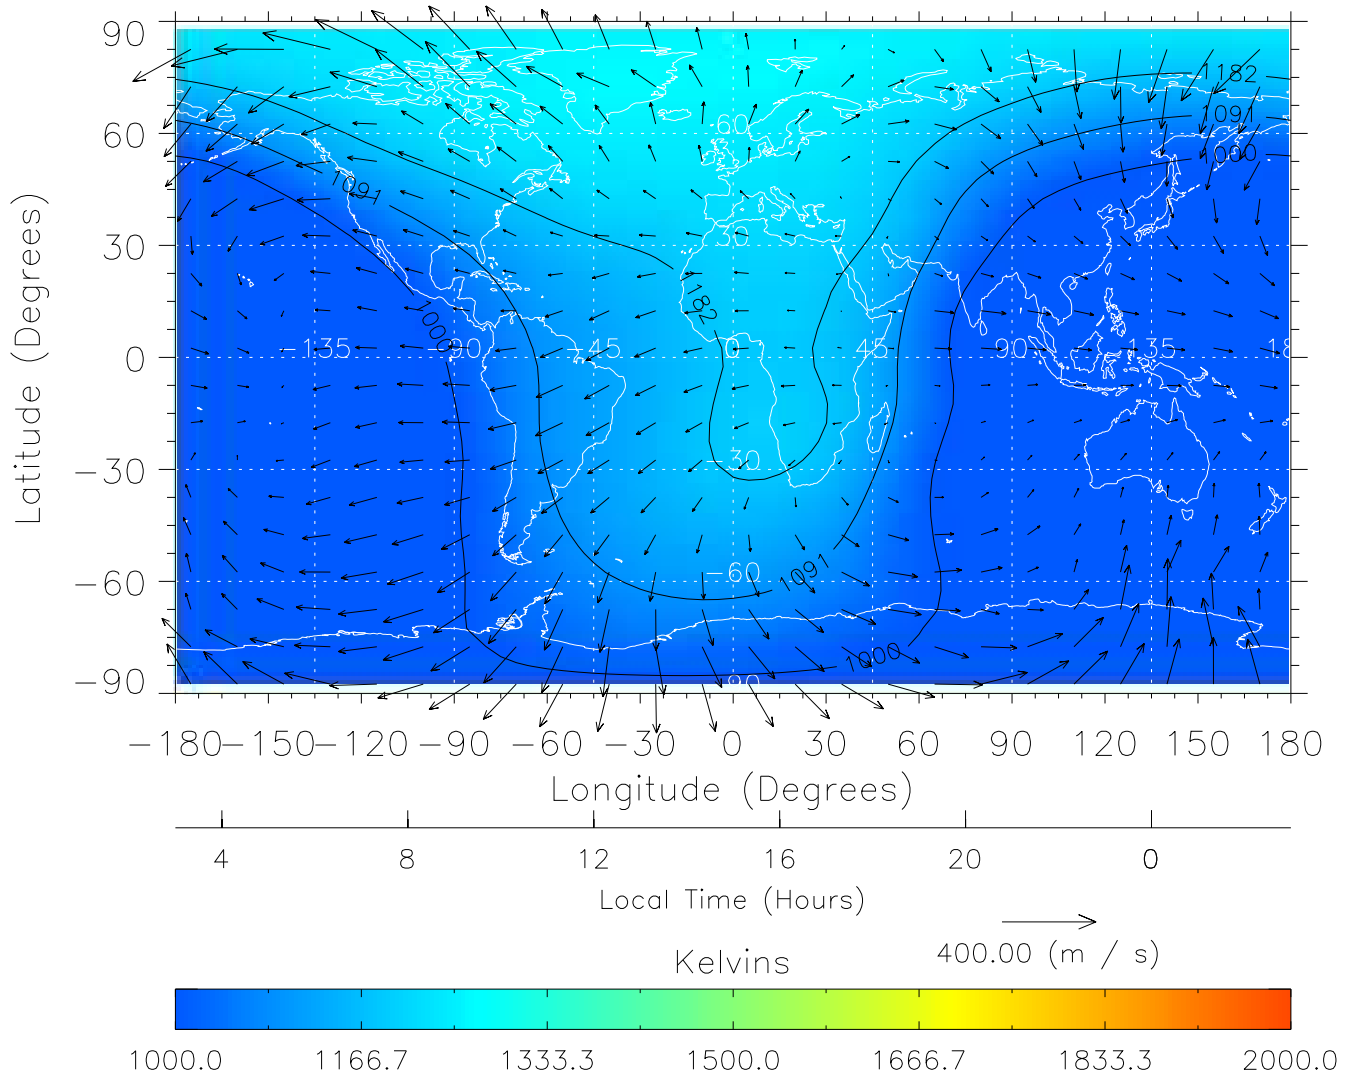

TIME-GCM MAP Temperature with Neutral Wind vectors
ZP = 2.00 UT = 15.00 DOY = 111

Created: Thu Mar 10 15:09:41 2005

From: /tgcm/histories/secondary/April2002/April2002_ASPENV1.6_v1/21_12.nc