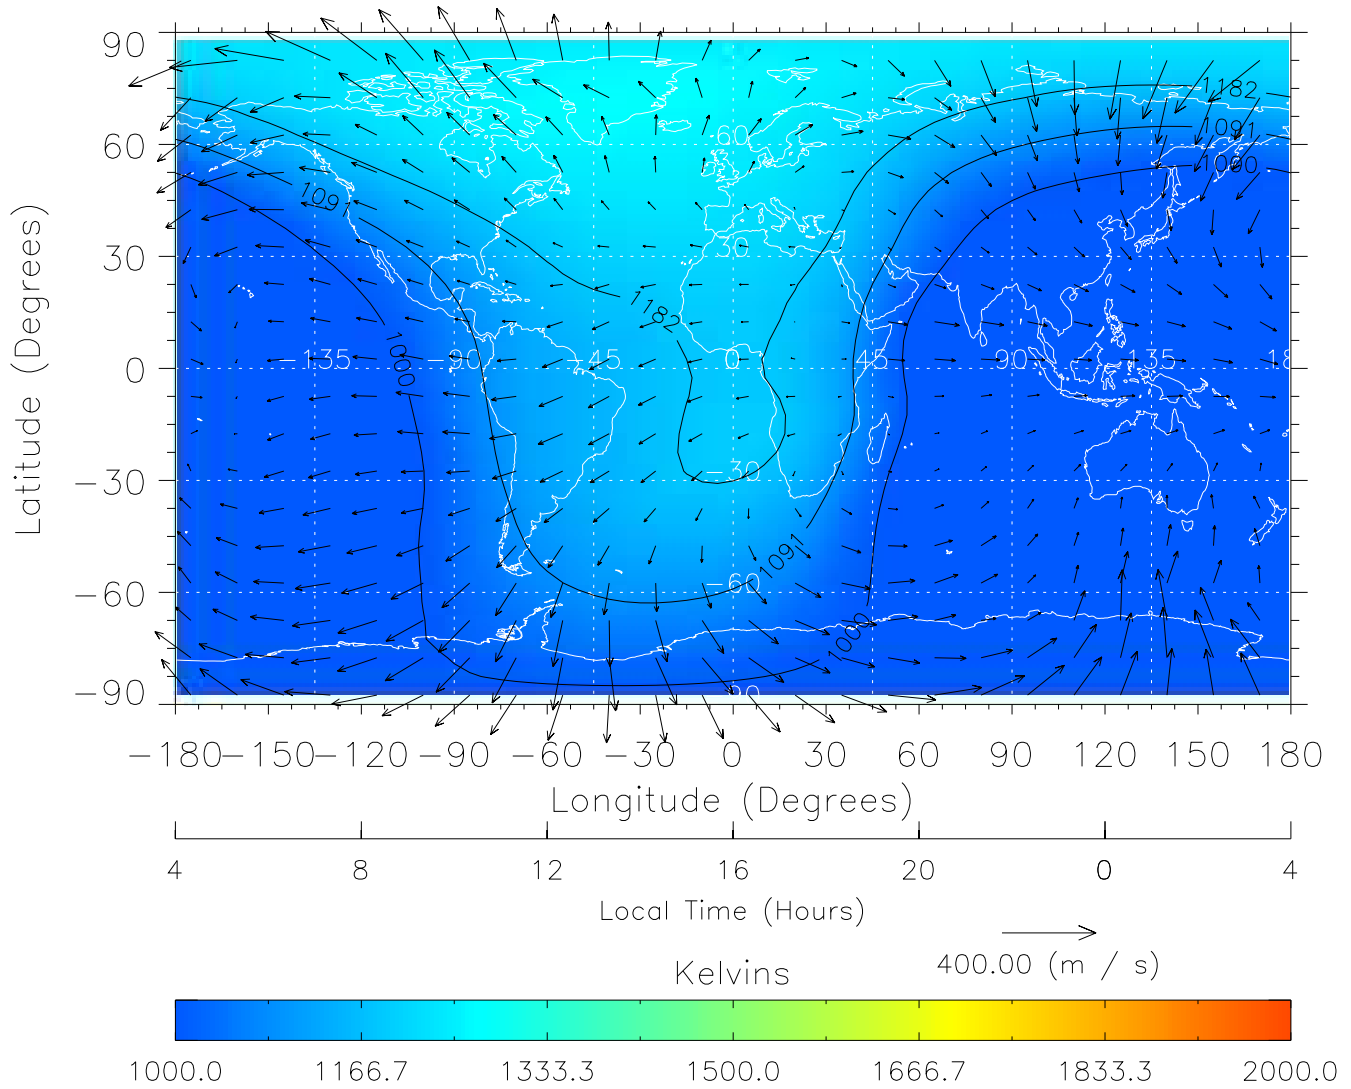

TIME-GCM MAP Temperature with Neutral Wind vectors
ZP = 2.00 UT = 16.00 DOY = 111

Created: Thu Mar 10 15:09:41 2005

From: /tgcm/histories/secondary/April2002/April2002_ASPENV1.6_v1/21_12.nc