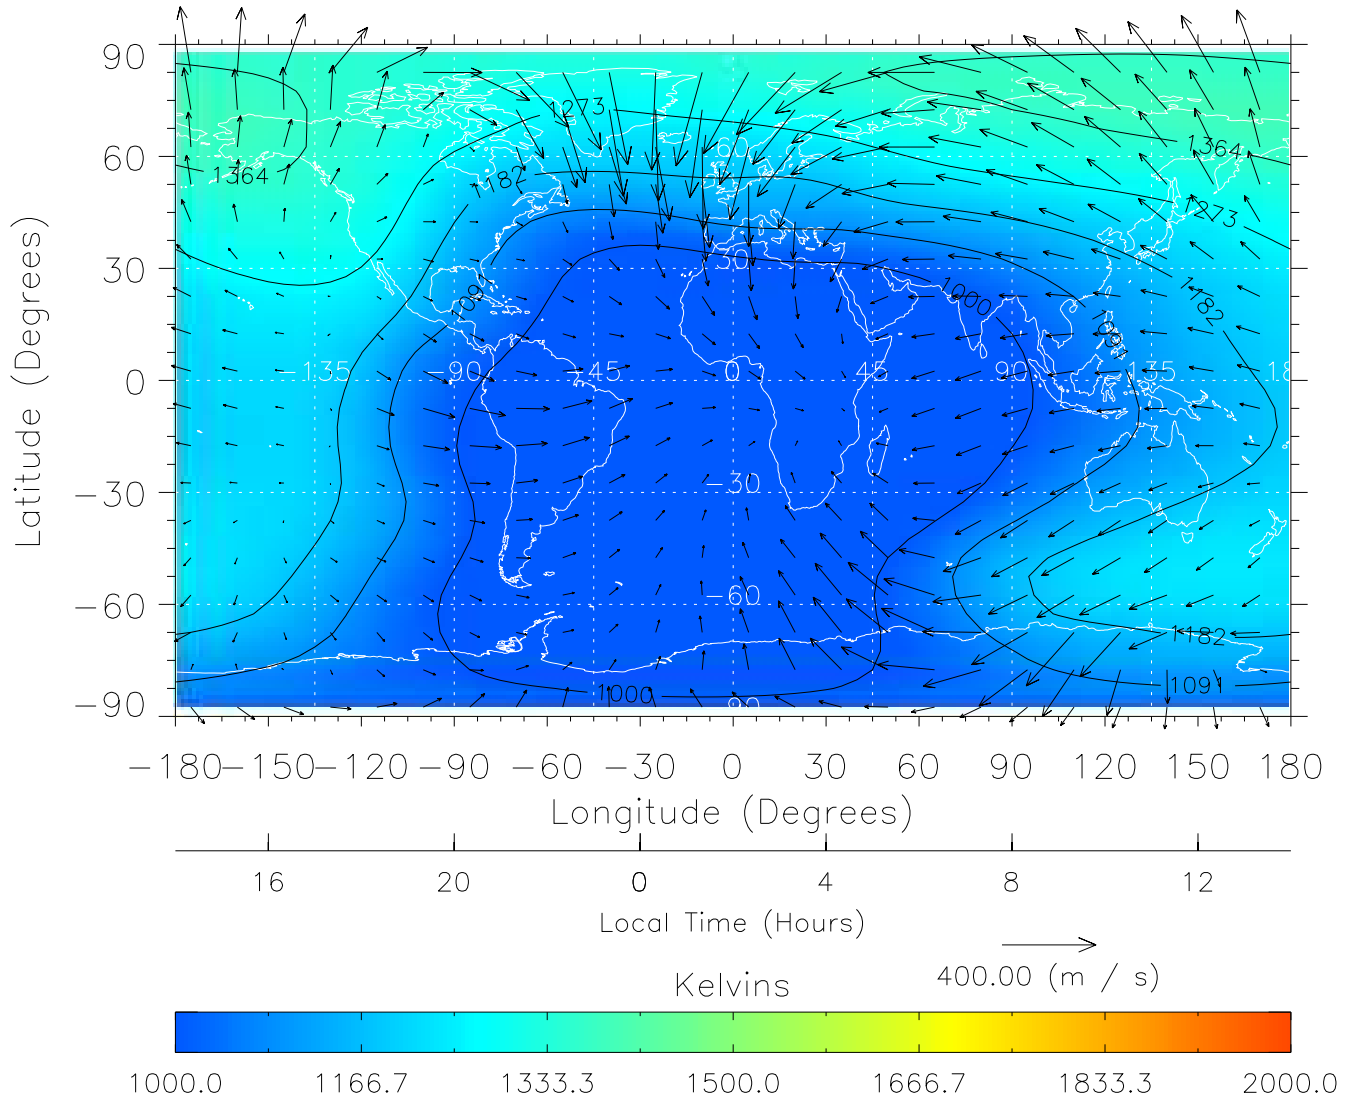

TIME-GCM MAP Temperature with Neutral Wind vectors  
ZP = 2.00 UT = 0.00 DOY = 111

Created: Thu Mar 10 15:09:35 2005

From: /tgcm/histories/secondary/April2002/April2002\_ASPENV1.6\_v1/21\_00.nc

TIME-GCM MAP Temperature with Neutral Wind vectors  
ZP = 2.00 UT = 1.00 DOY = 111

Created: Thu Mar 10 15:09:35 2005

From: /tgcm/histories/secondary/April2002/April2002\_ASPENV1.6\_v1/21\_00.nc

TIME-GCM MAP Temperature with Neutral Wind vectors  
ZP = 2.00 UT = 2.00 DOY = 111

Created: Thu Mar 10 15:09:36 2005

From: /tgcm/histories/secondary/April2002/April2002\_ASPENV1.6\_v1/21\_00.nc

TIME-GCM MAP Temperature with Neutral Wind vectors

ZP = 2.00 UT = 3.00 DOY = 111

Created: Thu Mar 10 15:09:36 2005

From: /tgcm/histories/secondary/April2002/April2002\_ASPENV1.6\_v1/21\_00.nc

TIME-GCM MAP Temperature with Neutral Wind vectors  
ZP = 2.00 UT = 4.00 DOY = 111

Created: Thu Mar 10 15:09:36 2005

From: /tgcm/histories/secondary/April2002/April2002\_ASPENV1.6\_v1/21\_00.nc

TIME-GCM MAP Temperature with Neutral Wind vectors  
ZP = 2.00 UT = 5.00 DOY = 111