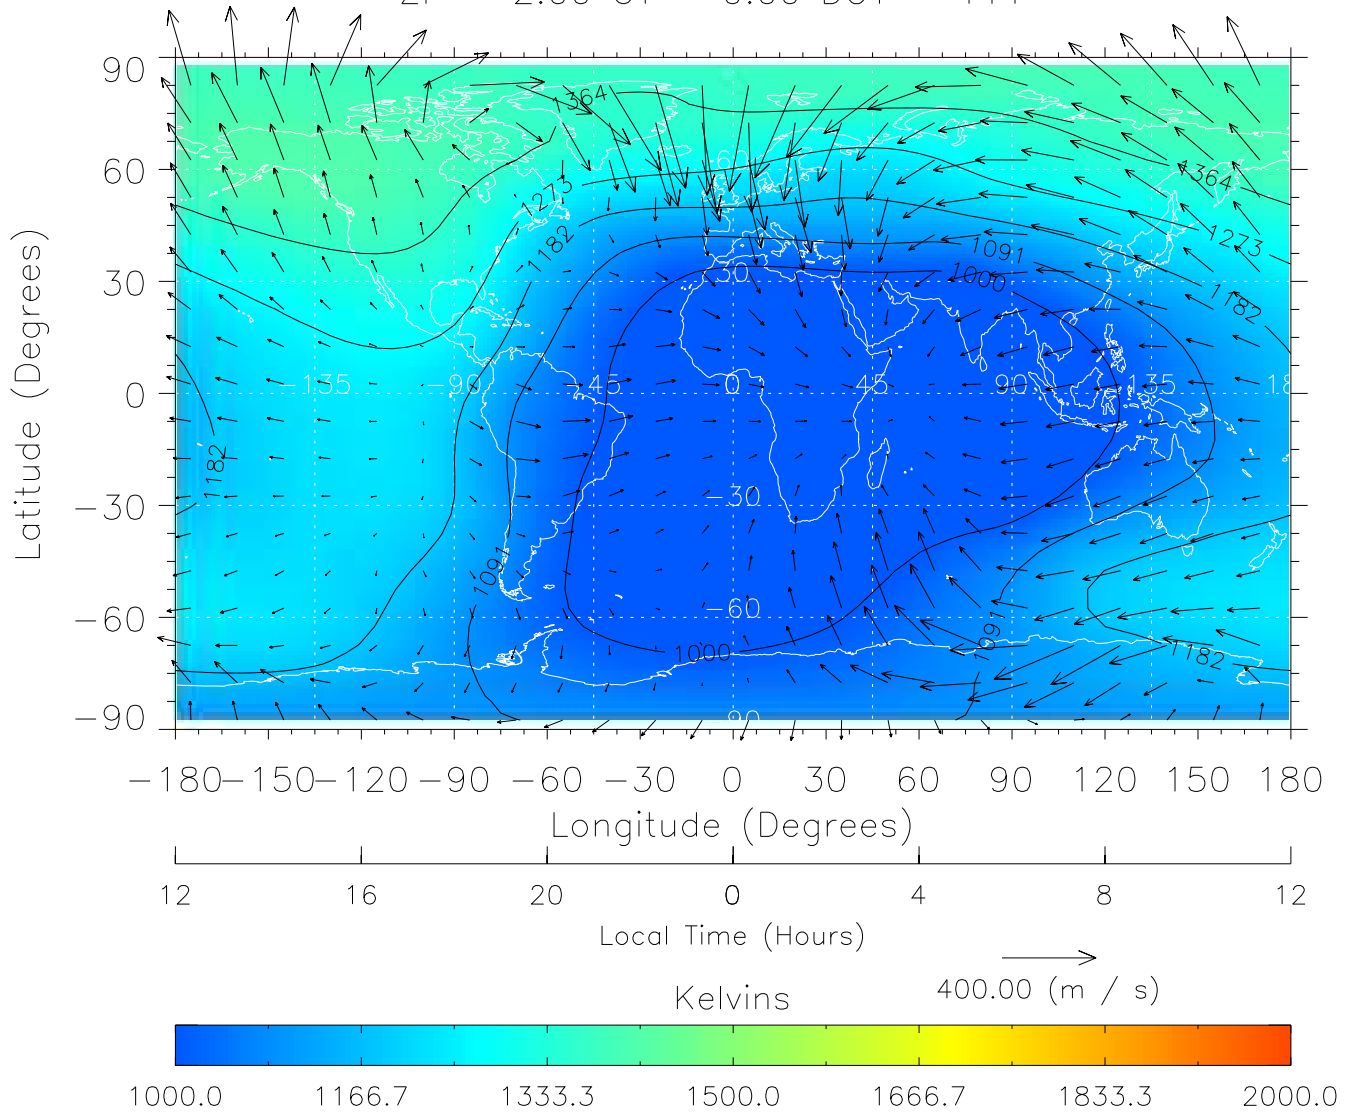

TIME-GCM MAP Temperature with Neutral Wind vectors  
ZP = 2.00 UT = 0.00 DOY = 111

Created: Thu Mar 10 15:09:35 2005

From: /tgcm/histories/secondary/April2002/April2002\_ASPENV1.6\_v1/21\_00.nc

TIME-GCM MAP Temperature with Neutral Wind vectors  
ZP = 2.00 UT = 1.00 DOY = 111

Created: Thu Mar 10 15:09:35 2005

From: /tgcm/histories/secondary/April2002/April2002\_ASPENV1.6\_v1/21\_00.nc

TIME-GCM MAP Temperature with Neutral Wind vectors  
ZP = 2.00 UT = 2.00 DOY = 111

Created: Thu Mar 10 15:09:36 2005

From: /tgcm/histories/secondary/April2002/April2002\_ASPENV1.6\_v1/21\_00.nc

TIME-GCM MAP Temperature with Neutral Wind vectors

ZP = 2.00 UT = 3.00 DOY = 111

Created: Thu Mar 10 15:09:36 2005

From: /tgcm/histories/secondary/April2002/April2002\_ASPENV1.6\_v1/21\_00.nc

TIME-GCM MAP Temperature with Neutral Wind vectors  
ZP = 2.00 UT = 4.00 DOY = 111

Created: Thu Mar 10 15:09:36 2005

From: /tgcm/histories/secondary/April2002/April2002\_ASPENV1.6\_v1/21\_00.nc

TIME-GCM MAP Temperature with Neutral Wind vectors  
ZP = 2.00 UT = 5.00 DOY = 111