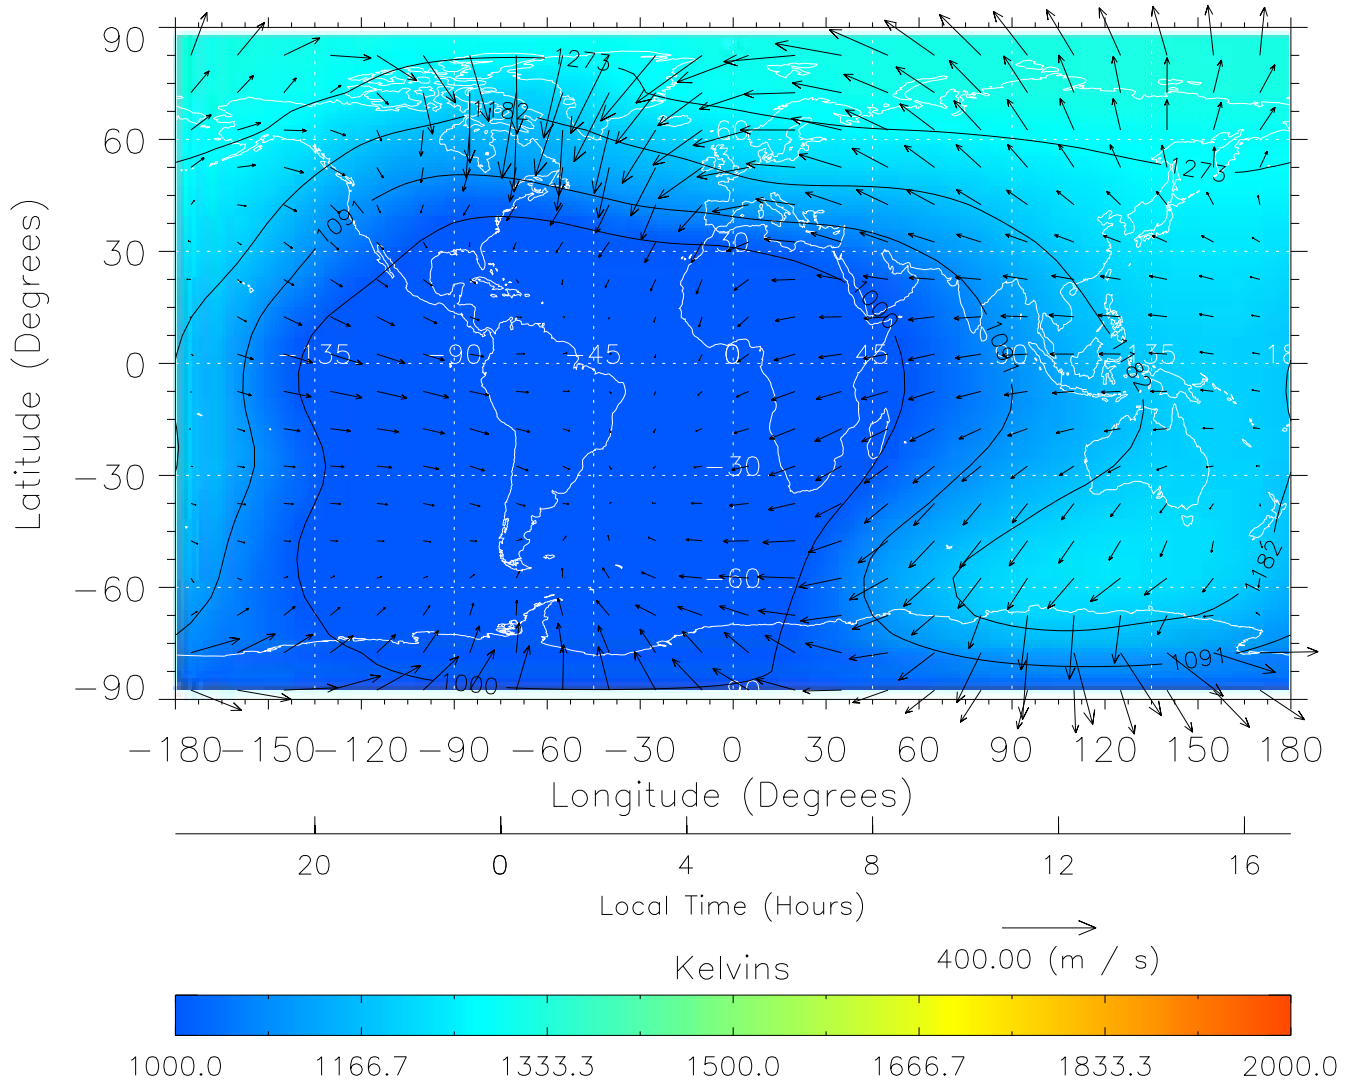

From: /tgcm/histories/secondary/April2002/April2002\_ASPENV1.6\_v1/21\_00.nc

TIME-GCM MAP Temperature with Neutral Wind vectors

ZP = 2.00 UT = 3.00 DOY = 111

Created: Thu Mar 10 15:09:36 2005

From: /tgcm/histories/secondary/April2002/April2002\_ASPENV1.6\_v1/21\_00.nc

TIME-GCM MAP Temperature with Neutral Wind vectors  
ZP = 2.00 UT = 4.00 DOY = 111

Created: Thu Mar 10 15:09:36 2005

From: /tgcm/histories/secondary/April2002/April2002\_ASPENV1.6\_v1/21\_00.nc

TIME-GCM MAP Temperature with Neutral Wind vectors  
ZP = 2.00 UT = 5.00 DOY = 111