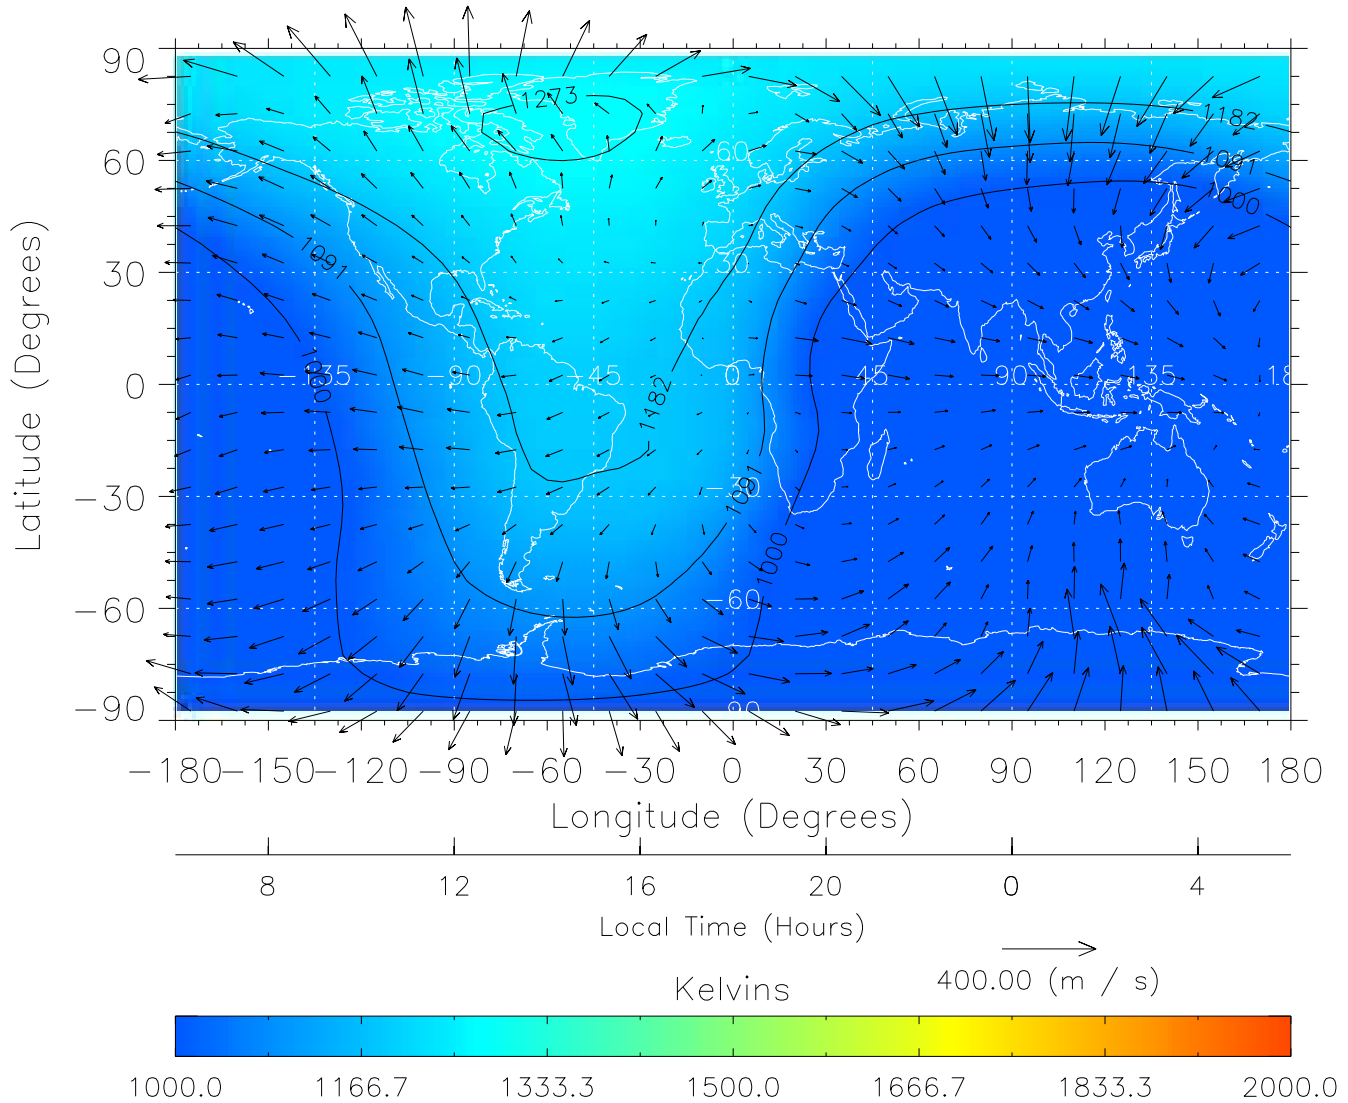

From: /tgcm/histories/secondary/April2002/April2002\_ASPENV1.6\_v1/21\_12.nc

TIME-GCM MAP Temperature with Neutral Wind vectors  
ZP = 2.00 UT = 16.00 DOY = 111

Created: Thu Mar 10 15:09:41 2005

From: /tgcm/histories/secondary/April2002/April2002\_ASPENV1.6\_v1/21\_12.nc

TIME-GCM MAP Temperature with Neutral Wind vectors  
ZP = 2.00 UT = 17.00 DOY = 111

Created: Thu Mar 10 15:09:41 2005

From: /tgcm/histories/secondary/April2002/April2002\_ASPENV1.6\_v1/21\_12.nc

TIME-GCM MAP Temperature with Neutral Wind vectors  
ZP = 2.00 UT = 18.00 DOY = 111