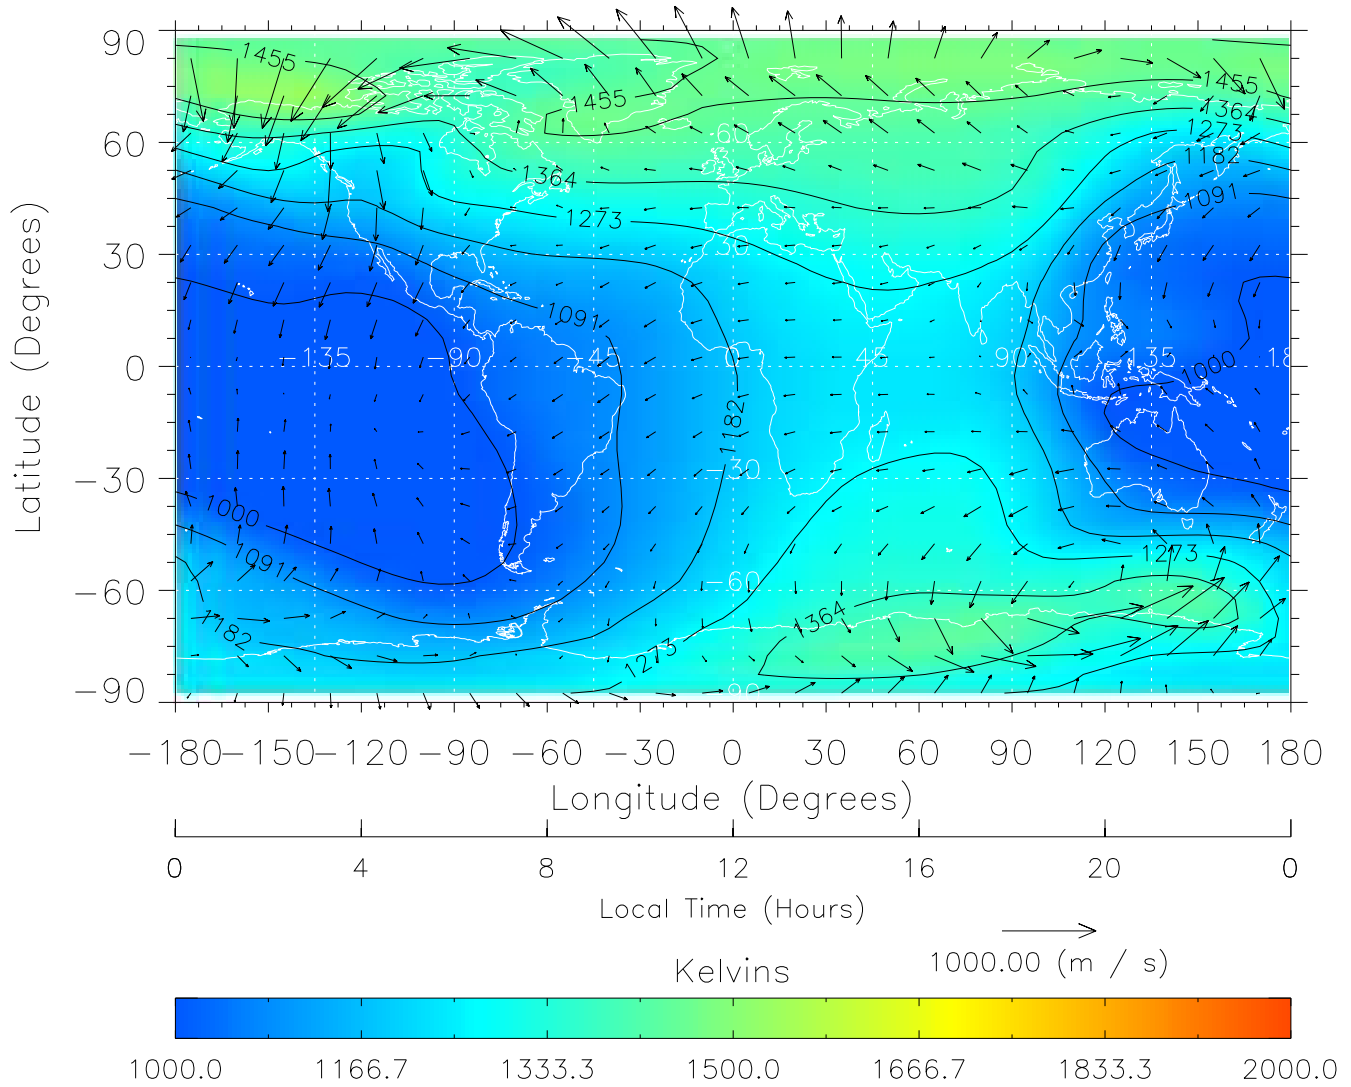

From: /tgcm/histories/secondary/April2002/April2002_ASPENV1.6_v1/19_00.nc

TIME-GCM MAP Temperature with Neutral Wind vectors

ZP = 2.00 UT = 11.00 DOY = 109

Created: Thu Mar 10 15:07:01 2005

From: /tgcm/histories/secondary/April2002/April2002_ASPENV1.6_v1/19_00.nc

TIME-GCM MAP Temperature with Neutral Wind vectors
ZP = 2.00 UT = 12.00 DOY = 109

Created: Thu Mar 10 15:07:02 2005

From: /tgcm/histories/secondary/April2002/April2002_ASPENV1.6_v1/19_12.nc

TIME-GCM MAP Temperature with Neutral Wind vectors
ZP = 2.00 UT = 13.00 DOY = 109