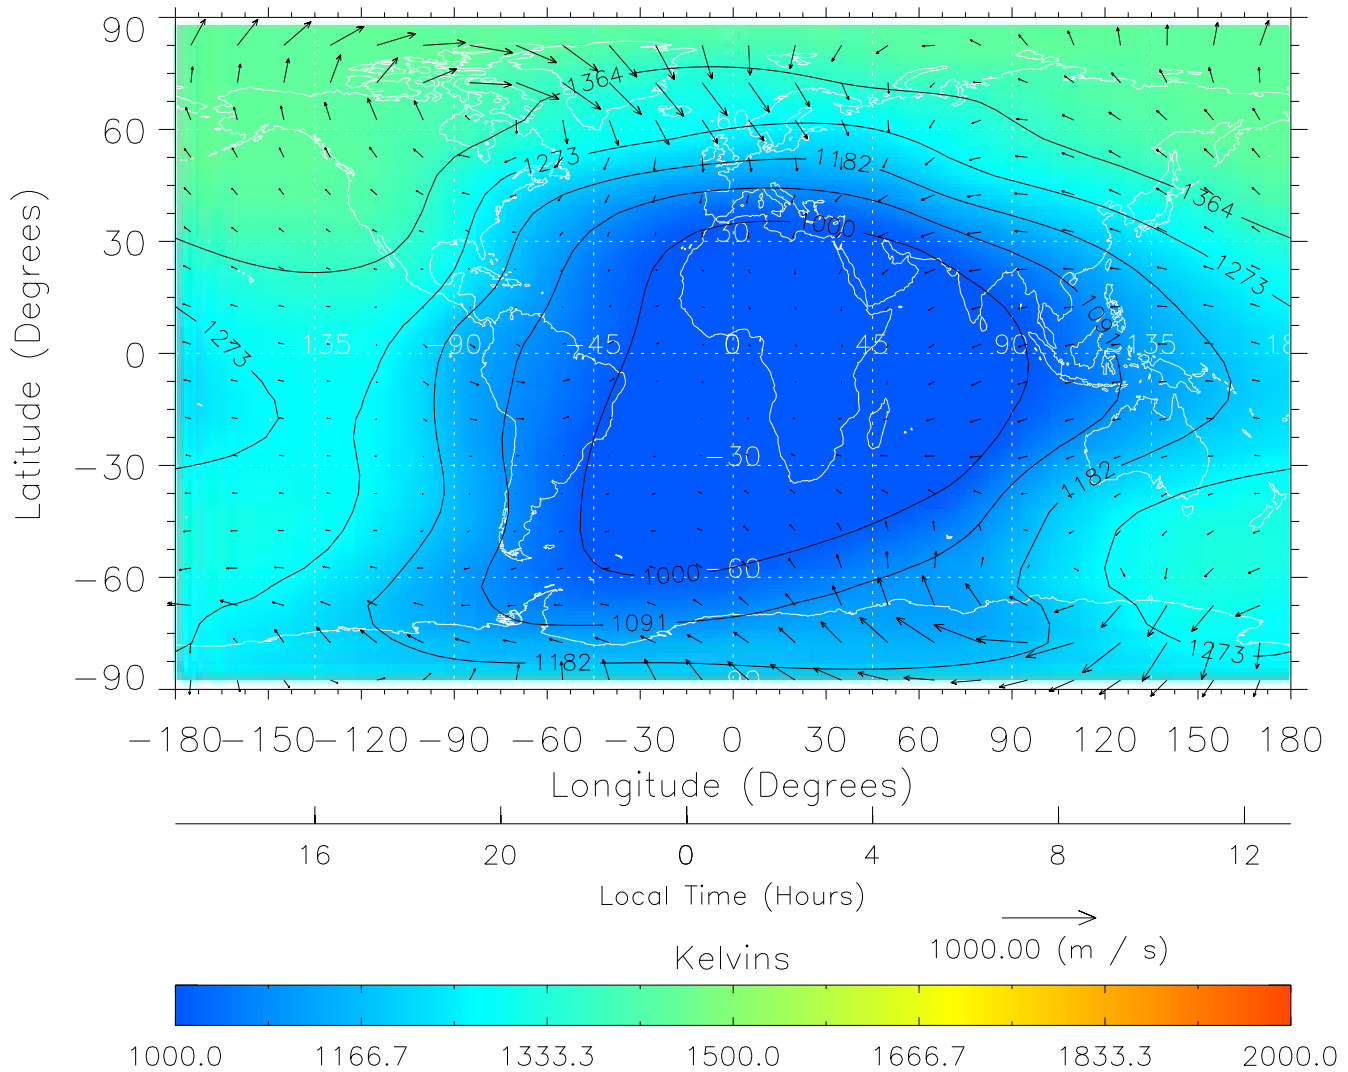

TIME-GCM MAP Temperature with Neutral Wind vectors
ZP = 2.00 UT = 0.00 DOY = 109

Created: Thu Mar 10 15:06:58 2005

From: /tgcm/histories/secondary/April2002/April2002_ASPELv1.6_v1/19_00.nc

TIME-GCM MAP Temperature with Neutral Wind vectors
ZP = 2.00 UT = 1.00 DOY = 109

Created: Thu Mar 10 15:06:58 2005

From: /tgcm/histories/secondary/April2002/April2002_ASPENV1.6_v1/19_00.nc

TIME-GCM MAP Temperature with Neutral Wind vectors
ZP = 2.00 UT = 2.00 DOY = 109

Created: Thu Mar 10 15:06:58 2005

From: /tgcm/histories/secondary/April2002/April2002_ASPENV1.6_v1/19_00.nc

TIME-GCM MAP Temperature with Neutral Wind vectors
ZP = 2.00 UT = 3.00 DOY = 109

Created: Thu Mar 10 15:06:59 2005

From: /tgcm/histories/secondary/April2002/April2002_ASPENV1.6_v1/19_00.nc

TIME-GCM MAP Temperature with Neutral Wind vectors
ZP = 2.00 UT = 4.00 DOY = 109

Created: Thu Mar 10 15:06:59 2005

From: /tgcm/histories/secondary/April2002/April2002_ASPENV1.6_v1/19_00.nc

TIME-GCM MAP Temperature with Neutral Wind vectors
ZP = 2.00 UT = 5.00 DOY = 109