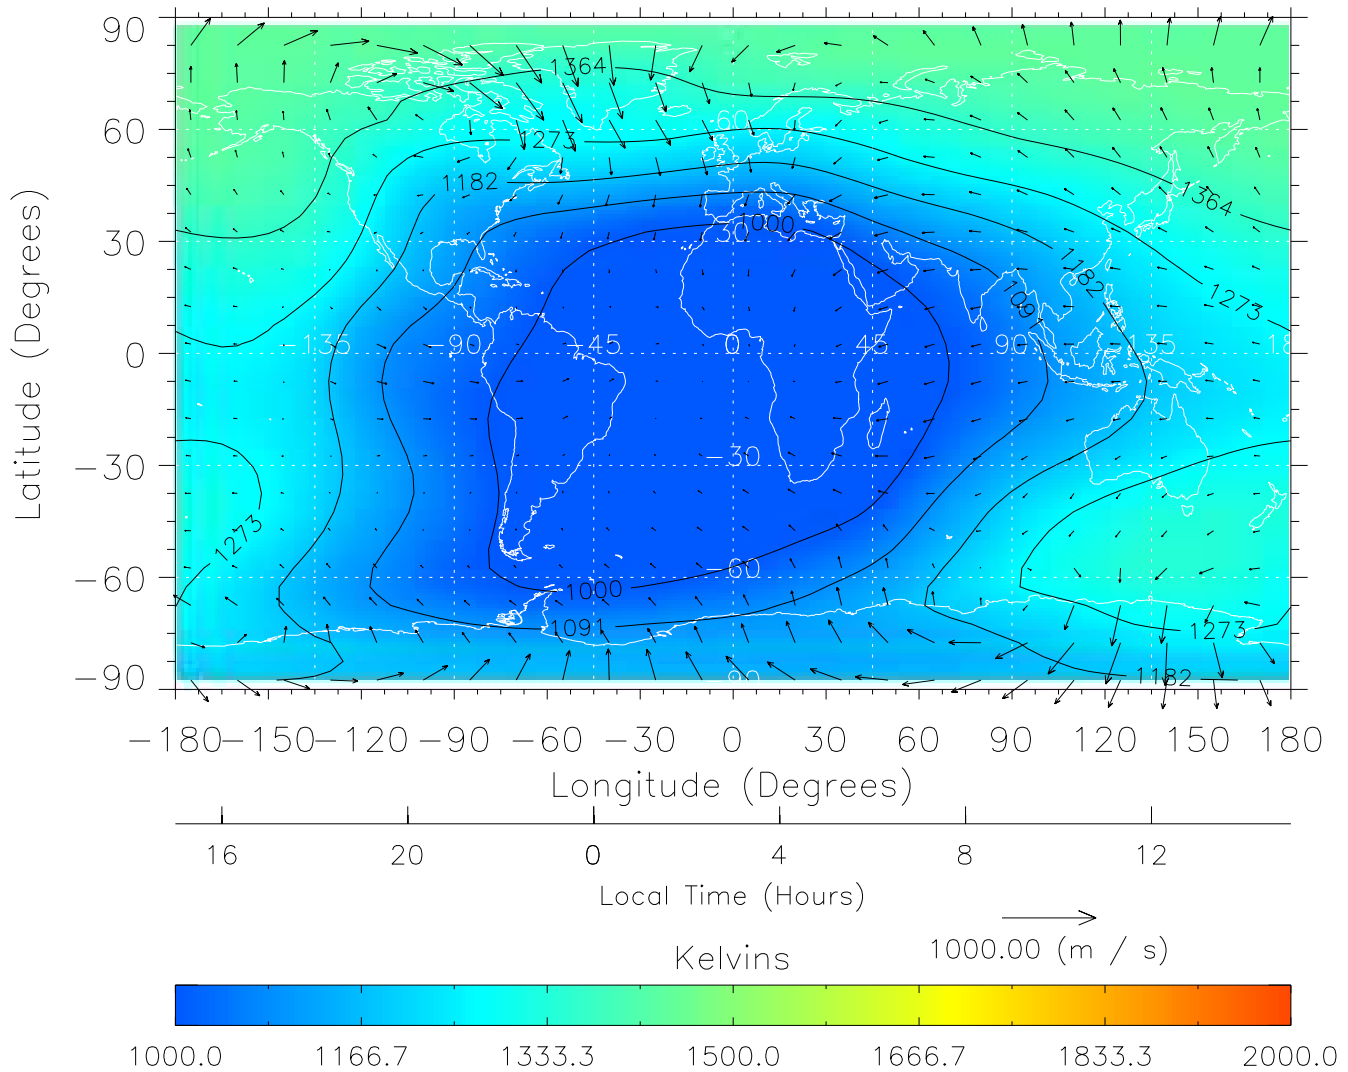

TIME-GCM MAP Temperature with Neutral Wind vectors
ZP = 2.00 UT = 0.00 DOY = 109

Created: Thu Mar 10 15:06:58 2005

From: /tgcm/histories/secondary/April2002/April2002_ASPELv1.6_v1/19_00.nc

TIME-GCM MAP Temperature with Neutral Wind vectors
ZP = 2.00 UT = 1.00 DOY = 109

Created: Thu Mar 10 15:06:58 2005

From: /tgcm/histories/secondary/April2002/April2002_ASPENV1.6_v1/19_00.nc

TIME-GCM MAP Temperature with Neutral Wind vectors
ZP = 2.00 UT = 2.00 DOY = 109

Created: Thu Mar 10 15:06:58 2005

From: /tgcm/histories/secondary/April2002/April2002_ASPENV1.6_v1/19_00.nc

TIME-GCM MAP Temperature with Neutral Wind vectors
ZP = 2.00 UT = 3.00 DOY = 109

Created: Thu Mar 10 15:06:59 2005

From: /tgcm/histories/secondary/April2002/April2002_ASPENV1.6_v1/19_00.nc

TIME-GCM MAP Temperature with Neutral Wind vectors
ZP = 2.00 UT = 4.00 DOY = 109

Created: Thu Mar 10 15:06:59 2005

From: /tgcm/histories/secondary/April2002/April2002_ASPENV1.6_v1/19_00.nc

TIME-GCM MAP Temperature with Neutral Wind vectors
ZP = 2.00 UT = 5.00 DOY = 109