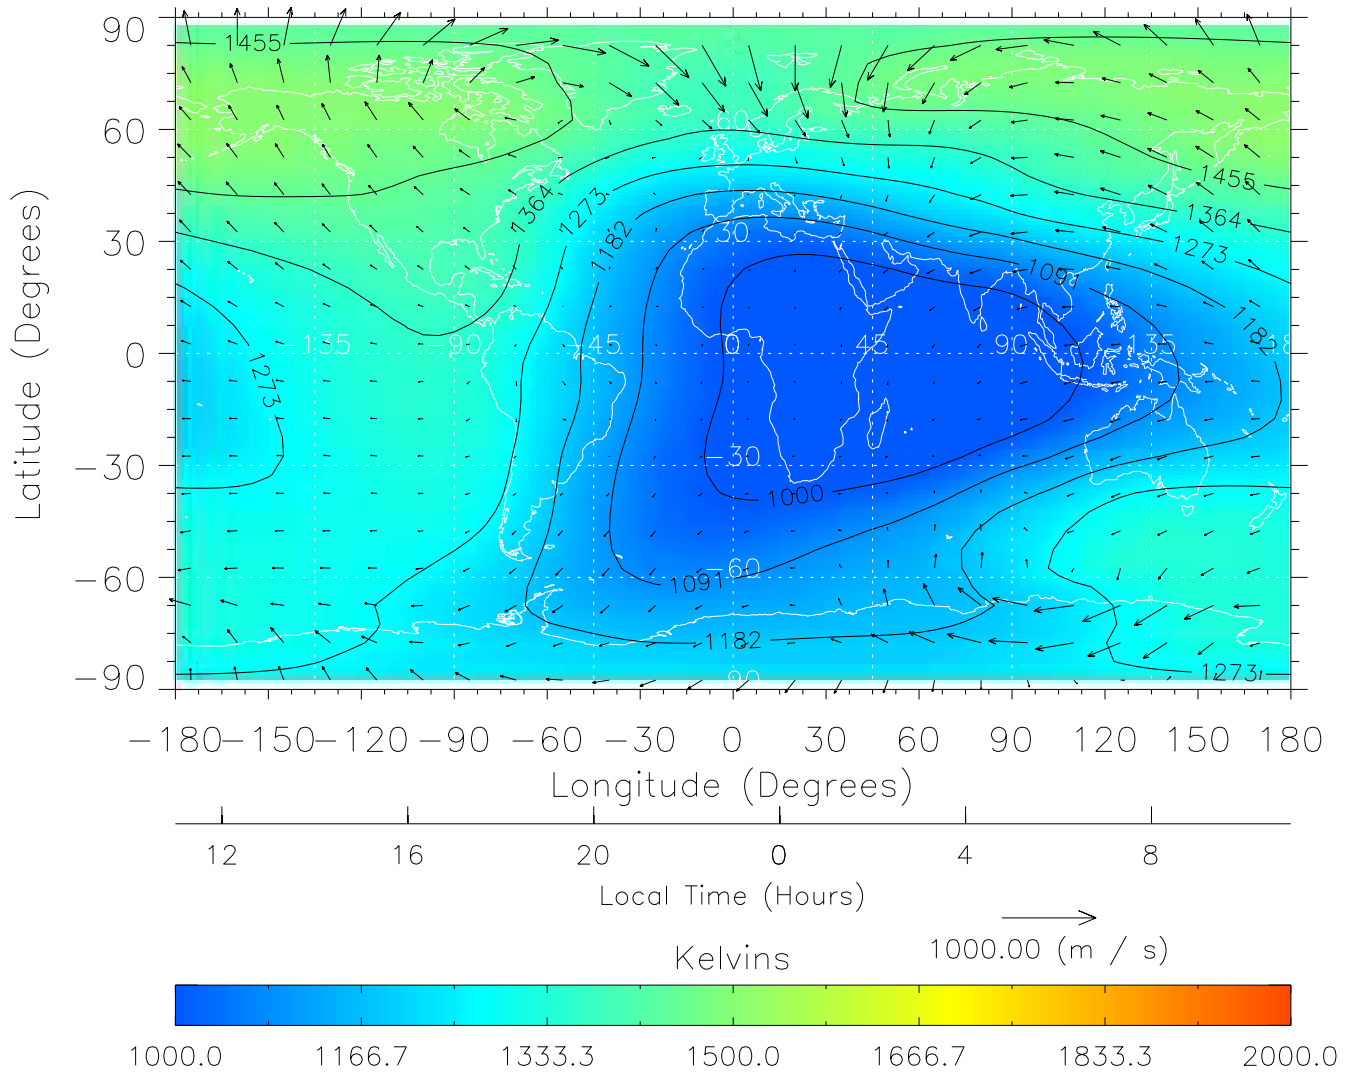

TIME-GCM MAP Temperature with Neutral Wind vectors
ZP = 2.00 UT = 23.00 DOY = 109

Created: Thu Mar 10 15:07:06 2005

From: /tgcm/histories/secondary/April2002/April2002_ASPENV1.6_v1/19_12.nc