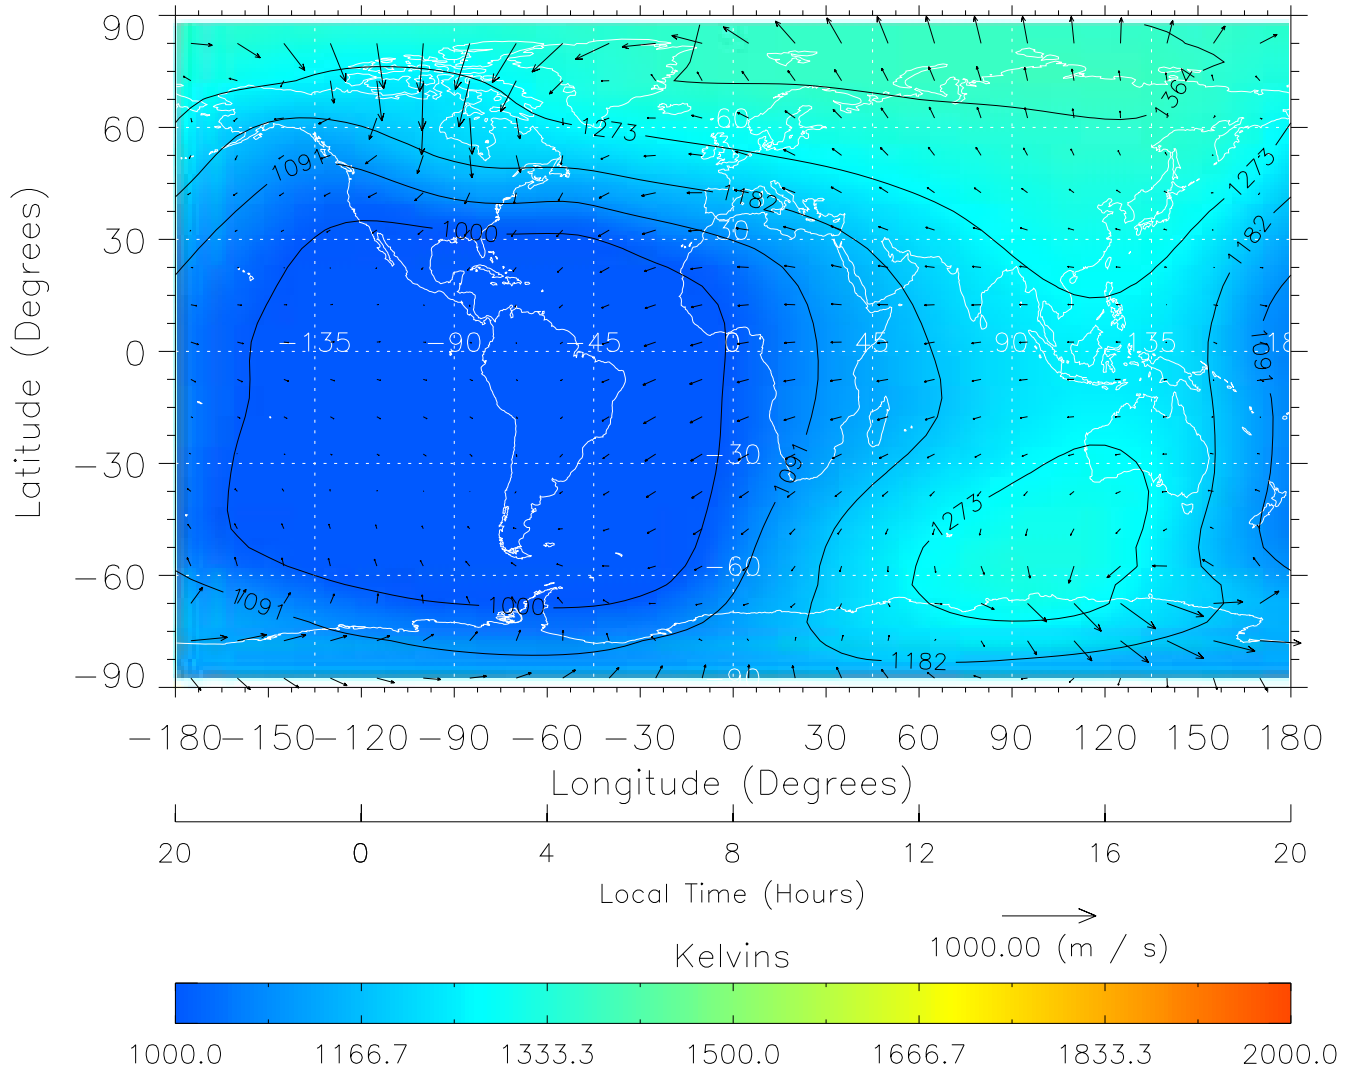

From: /tgcm/histories/secondary/April2002/April2002_ASPENV1.6_v1/19_00.nc

TIME-GCM MAP Temperature with Neutral Wind vectors
ZP = 2.00 UT = 7.00 DOY = 109

Created: Thu Mar 10 15:07:00 2005

From: /tgcm/histories/secondary/April2002/April2002_ASPENV1.6_v1/19_00.nc

TIME-GCM MAP Temperature with Neutral Wind vectors
ZP = 2.00 UT = 8.00 DOY = 109

Created: Thu Mar 10 15:07:00 2005

From: /tgcm/histories/secondary/April2002/April2002_ASPENV1.6_v1/19_00.nc

TIME-GCM MAP Temperature with Neutral Wind vectors
ZP = 2.00 UT = 9.00 DOY = 109