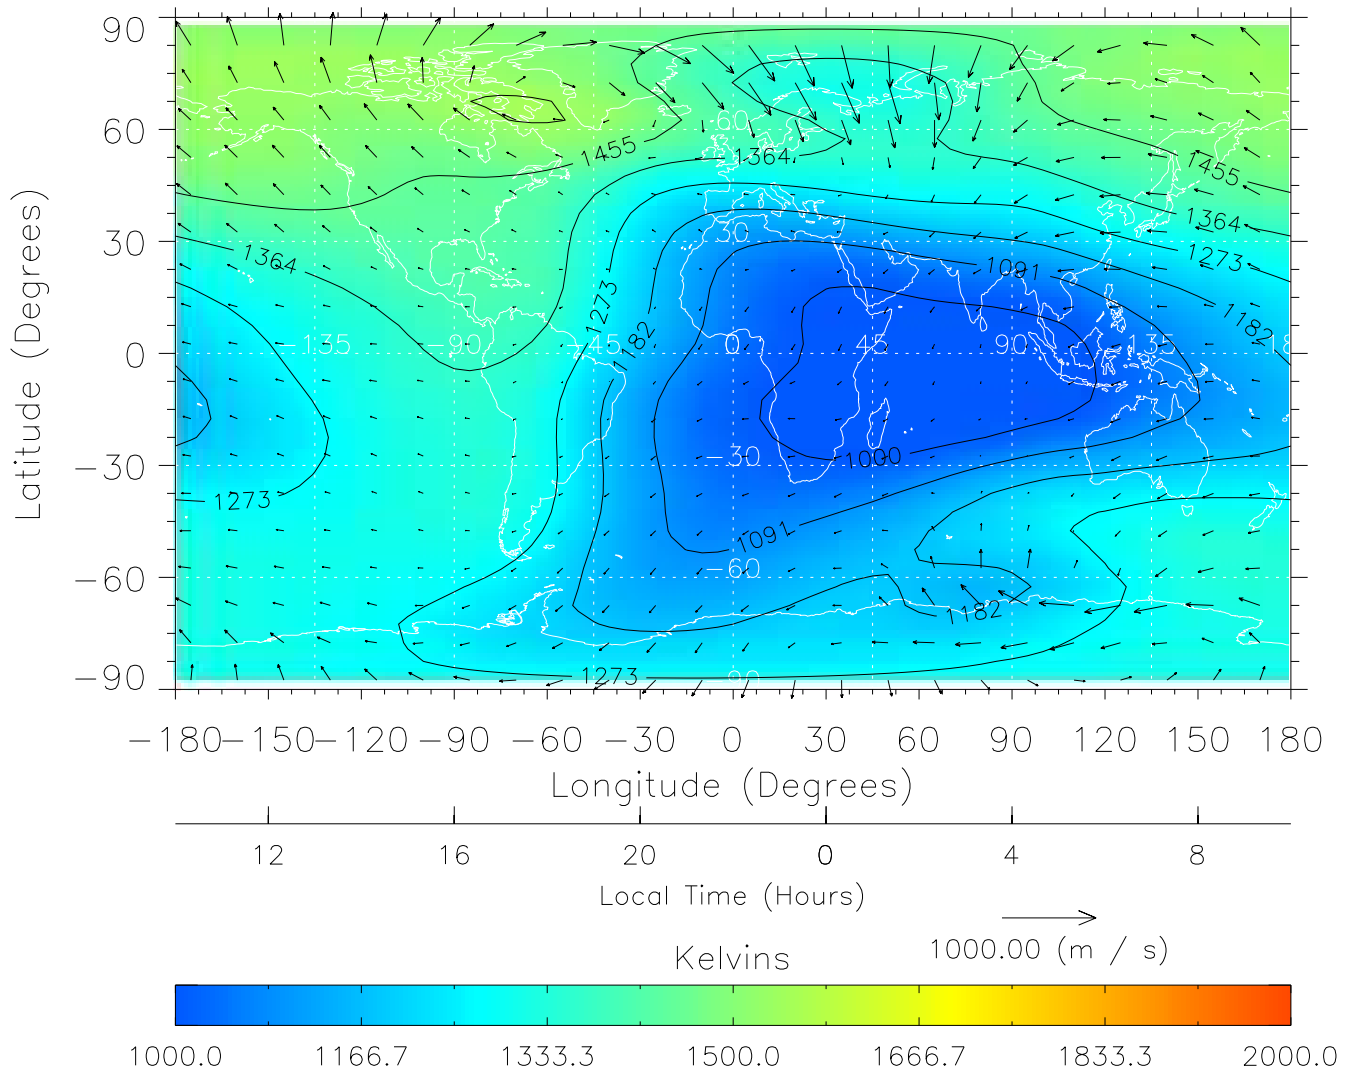

TIME-GCM MAP Temperature with Neutral Wind vectors
ZP = 2.00 UT = 22.00 DOY = 109

Created: Thu Mar 10 15:07:05 2005

From: /tgcm/histories/secondary/April2002/April2002_ASPENV1.6_v1/19_12.nc