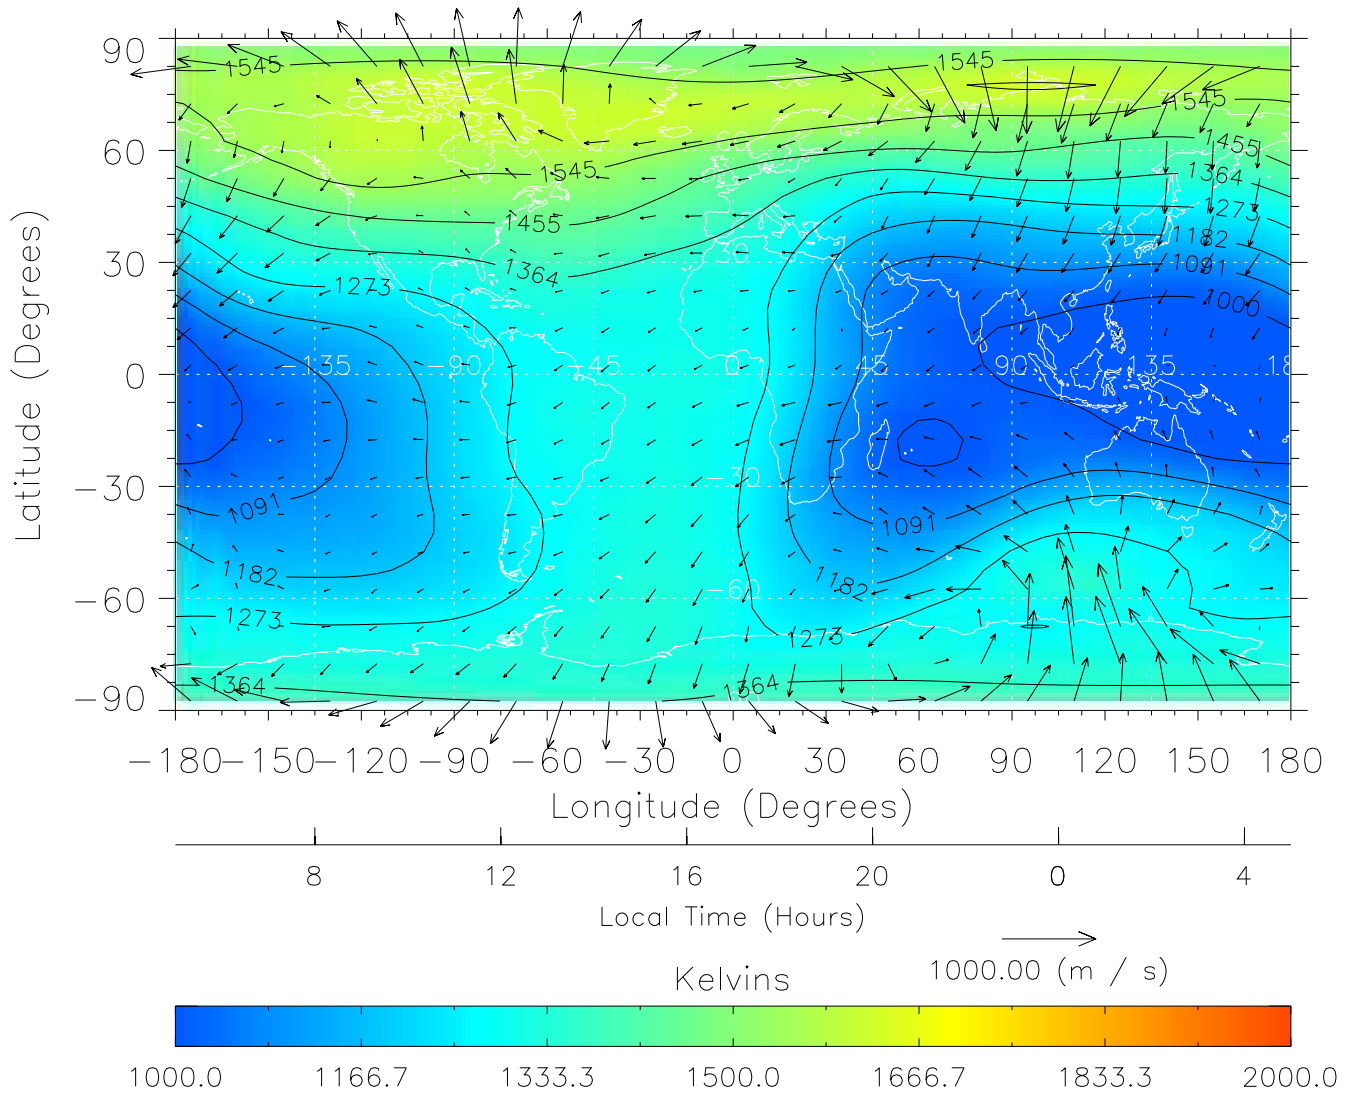

From: /tgcm/histories/secondary/April2002/April2002_ASPENV1.6_v1/19_12.nc

TIME-GCM MAP Temperature with Neutral Wind vectors
ZP = 2.00 UT = 15.00 DOY = 109

Created: Thu Mar 10 15:07:03 2005

From: /tgcm/histories/secondary/April2002/April2002_ASPENV1.6_v1/19_12.nc

TIME-GCM MAP Temperature with Neutral Wind vectors
 ZP = 2.00 UT = 16.00 DOY = 109

Created: Thu Mar 10 15:07:03 2005

From: /tgcm/histories/secondary/April2002/April2002_ASPENV1.6_v1/19_12.nc

TIME-GCM MAP Temperature with Neutral Wind vectors
ZP = 2.00 UT = 17.00 DOY = 109