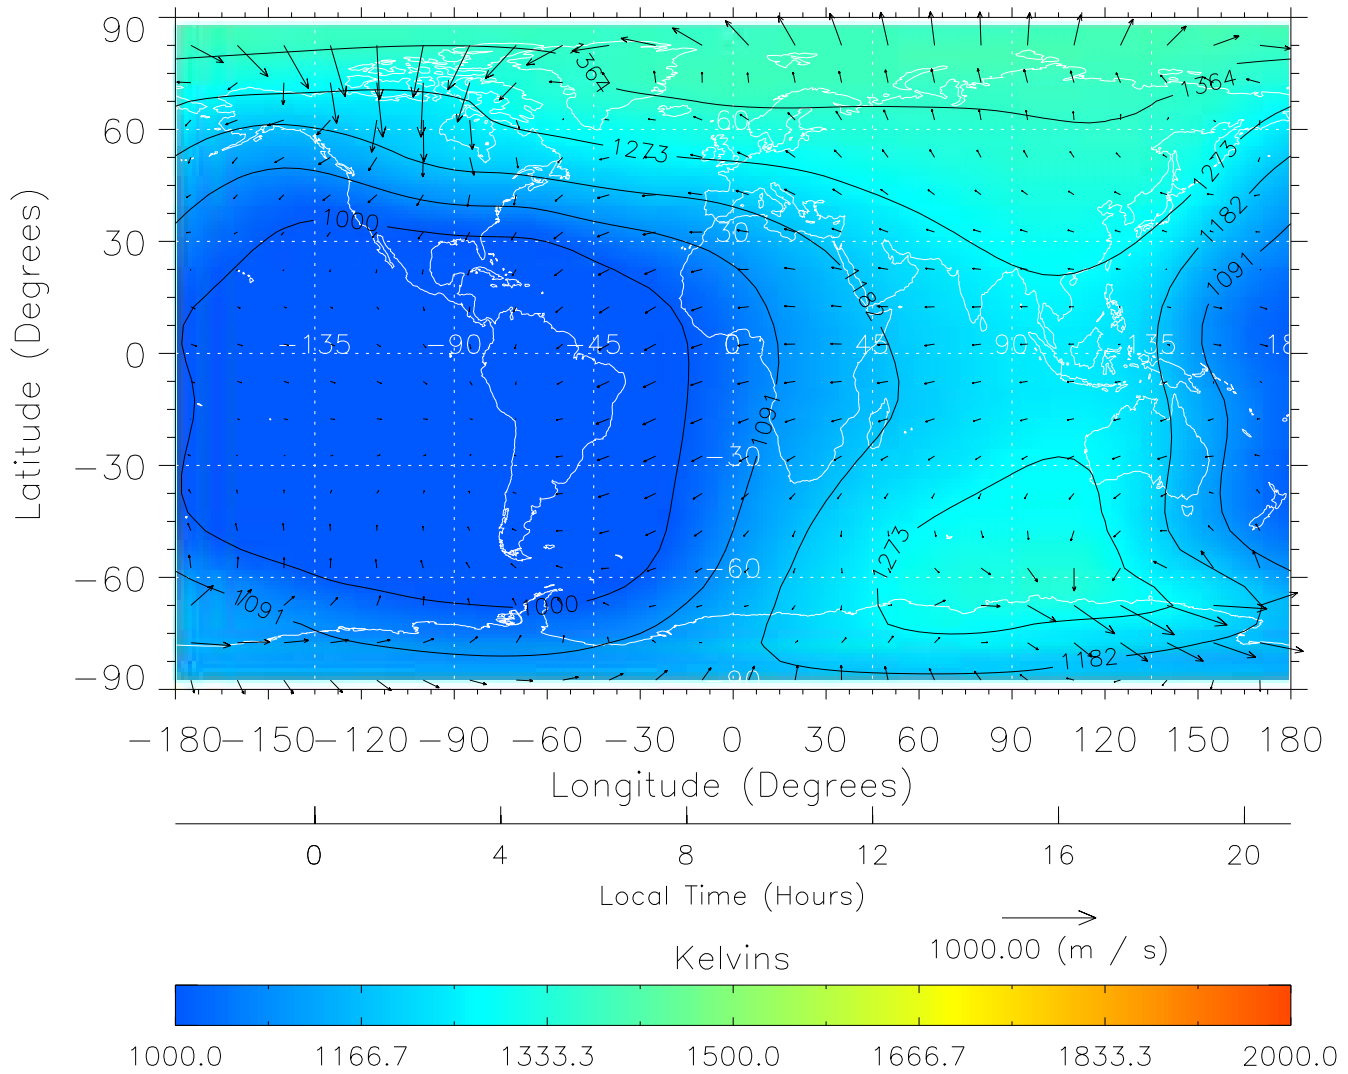

From: /tgcm/histories/secondary/April2002/April2002_ASPENV1.6_v1/19_00.nc

TIME-GCM MAP Temperature with Neutral Wind vectors
ZP = 2.00 UT = 7.00 DOY = 109

Created: Thu Mar 10 15:07:00 2005

From: /tgcm/histories/secondary/April2002/April2002_ASPENV1.6_v1/19_00.nc

TIME-GCM MAP Temperature with Neutral Wind vectors
ZP = 2.00 UT = 8.00 DOY = 109

Created: Thu Mar 10 15:07:00 2005

From: /tgcm/histories/secondary/April2002/April2002_ASPENV1.6_v1/19_00.nc

TIME-GCM MAP Temperature with Neutral Wind vectors
ZP = 2.00 UT = 9.00 DOY = 109