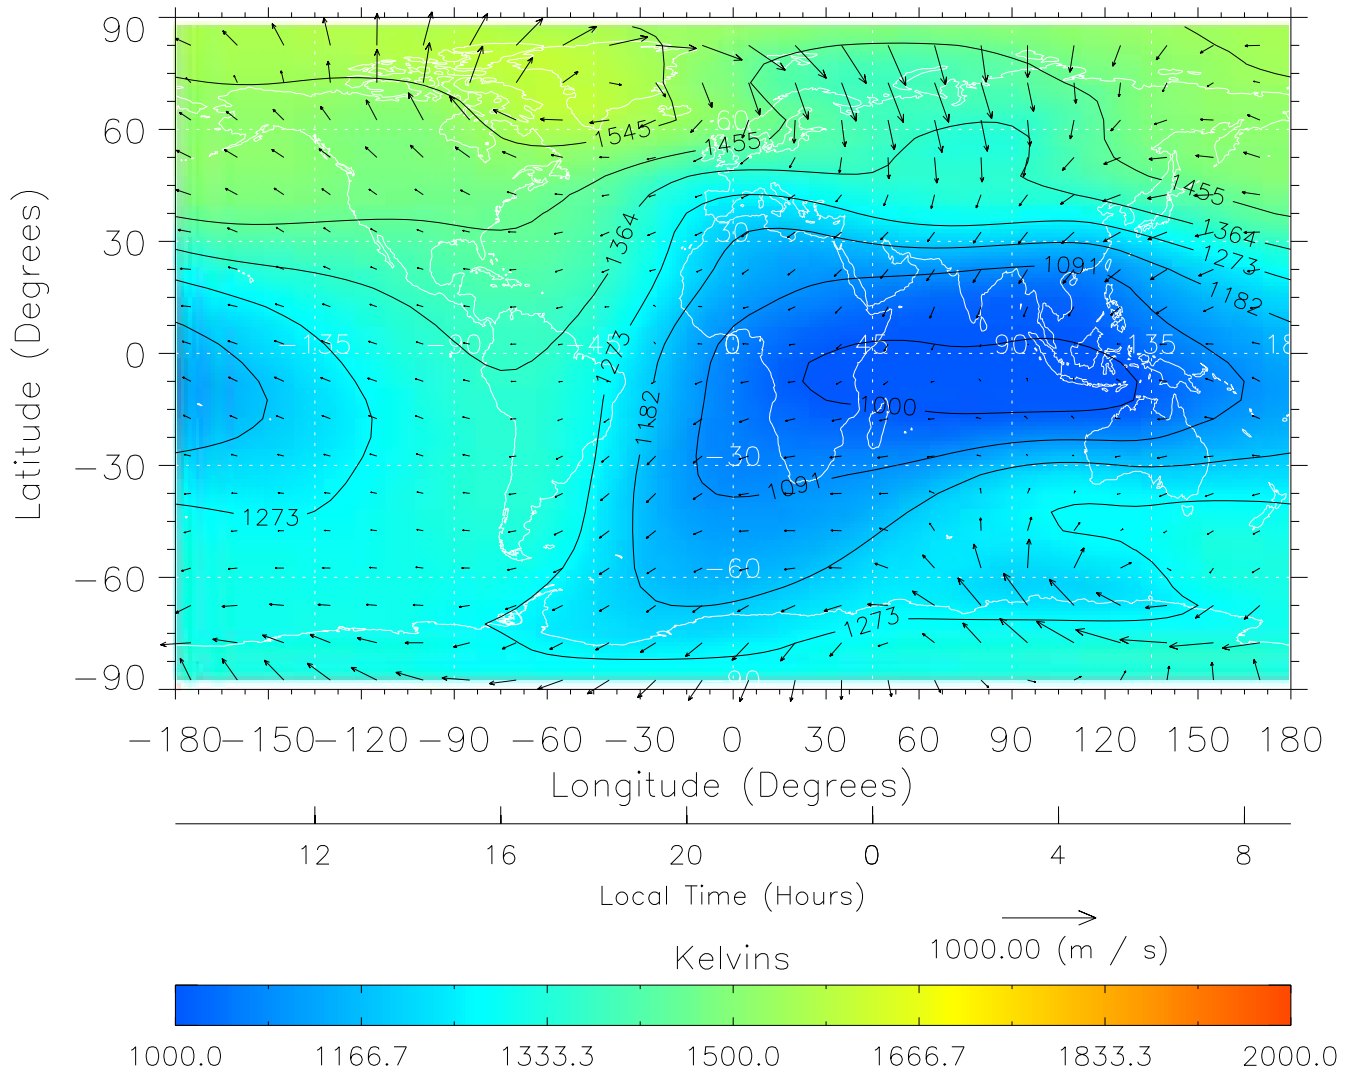

From: /tgcm/histories/secondary/April2002/April2002_ASPENV1.6_v1/19_12.nc

TIME-GCM MAP Temperature with Neutral Wind vectors

ZP = 2.00 UT = 19.00 DOY = 109

Created: Thu Mar 10 15:07:04 2005

From: /tgcm/histories/secondary/April2002/April2002_ASPENV1.6_v1/19_12.nc

TIME-GCM MAP Temperature with Neutral Wind vectors
ZP = 2.00 UT = 20.00 DOY = 109

Created: Thu Mar 10 15:07:05 2005

From: /tgcm/histories/secondary/April2002/April2002_ASPENV1.6_v1/19_12.nc

TIME-GCM MAP Temperature with Neutral Wind vectors
ZP = 2.00 UT = 21.00 DOY = 109