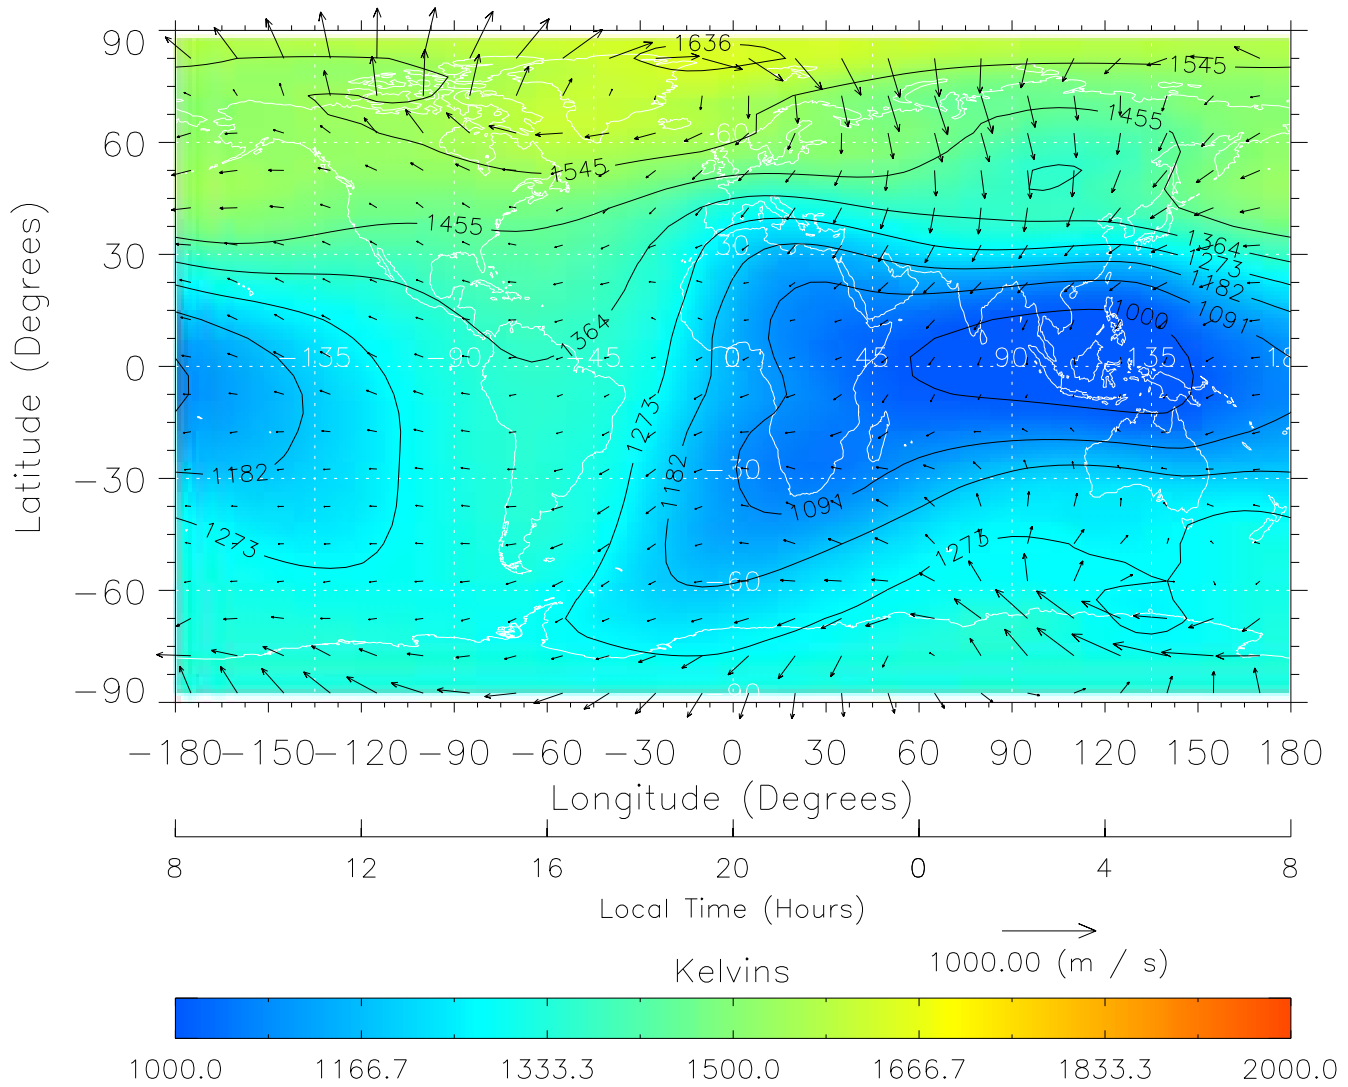

TIME-GCM MAP Temperature with Neutral Wind vectors
ZP = 2.00 UT = 20.00 DOY = 109

Created: Thu Mar 10 15:07:05 2005

From: /tgcm/histories/secondary/April2002/April2002_ASPENV1.6_v1/19_12.nc