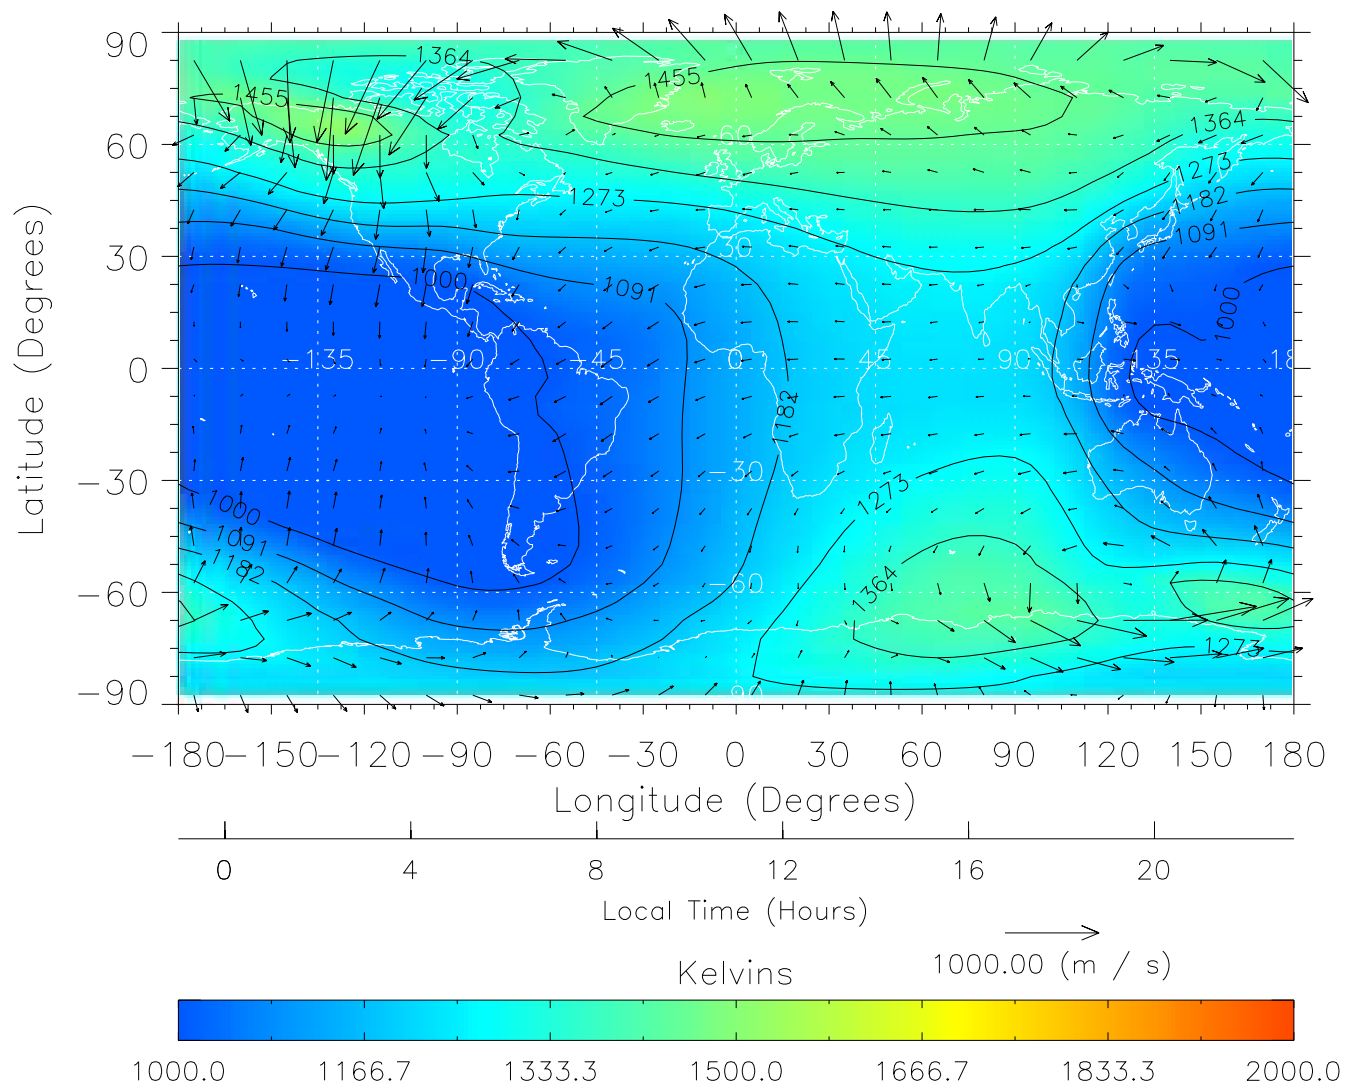

TIME-GCM MAP Temperature with Neutral Wind vectors

ZP = 2.00 UT = 11.00 DOY = 109

Created: Thu Mar 10 15:07:01 2005

From: /tgcm/histories/secondary/April2002/April2002_ASPENV1.6_v1/19_00.nc