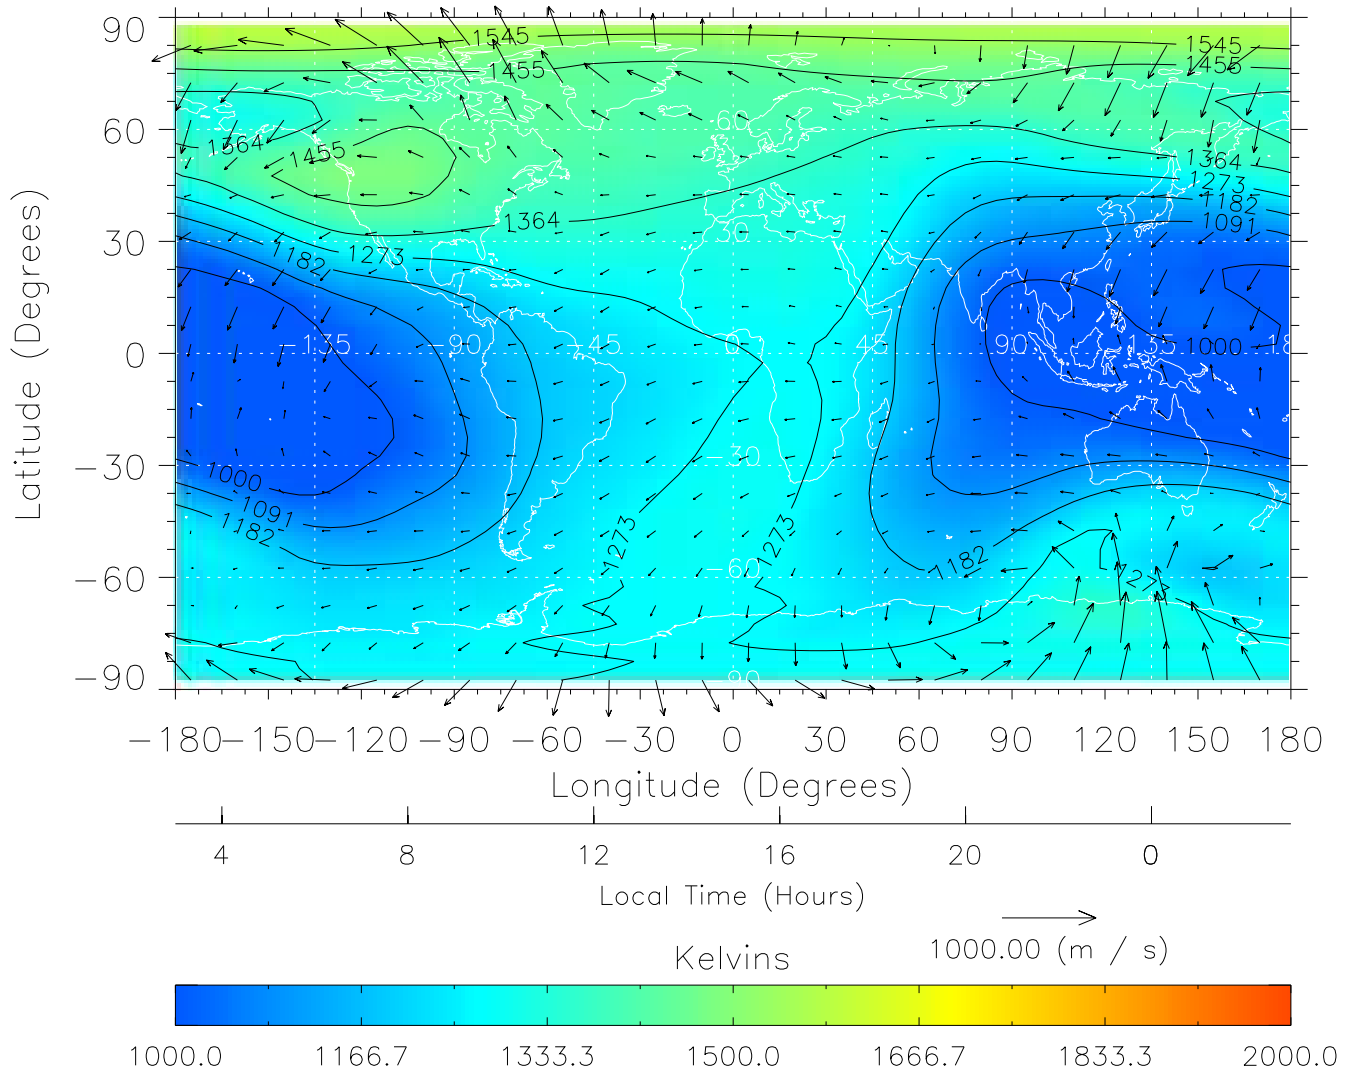

TIME-GCM MAP Temperature with Neutral Wind vectors
ZP = 2.00 UT = 15.00 DOY = 109

Created: Thu Mar 10 15:07:03 2005

From: /tgcm/histories/secondary/April2002/April2002_ASPENV1.6_v1/19_12.nc