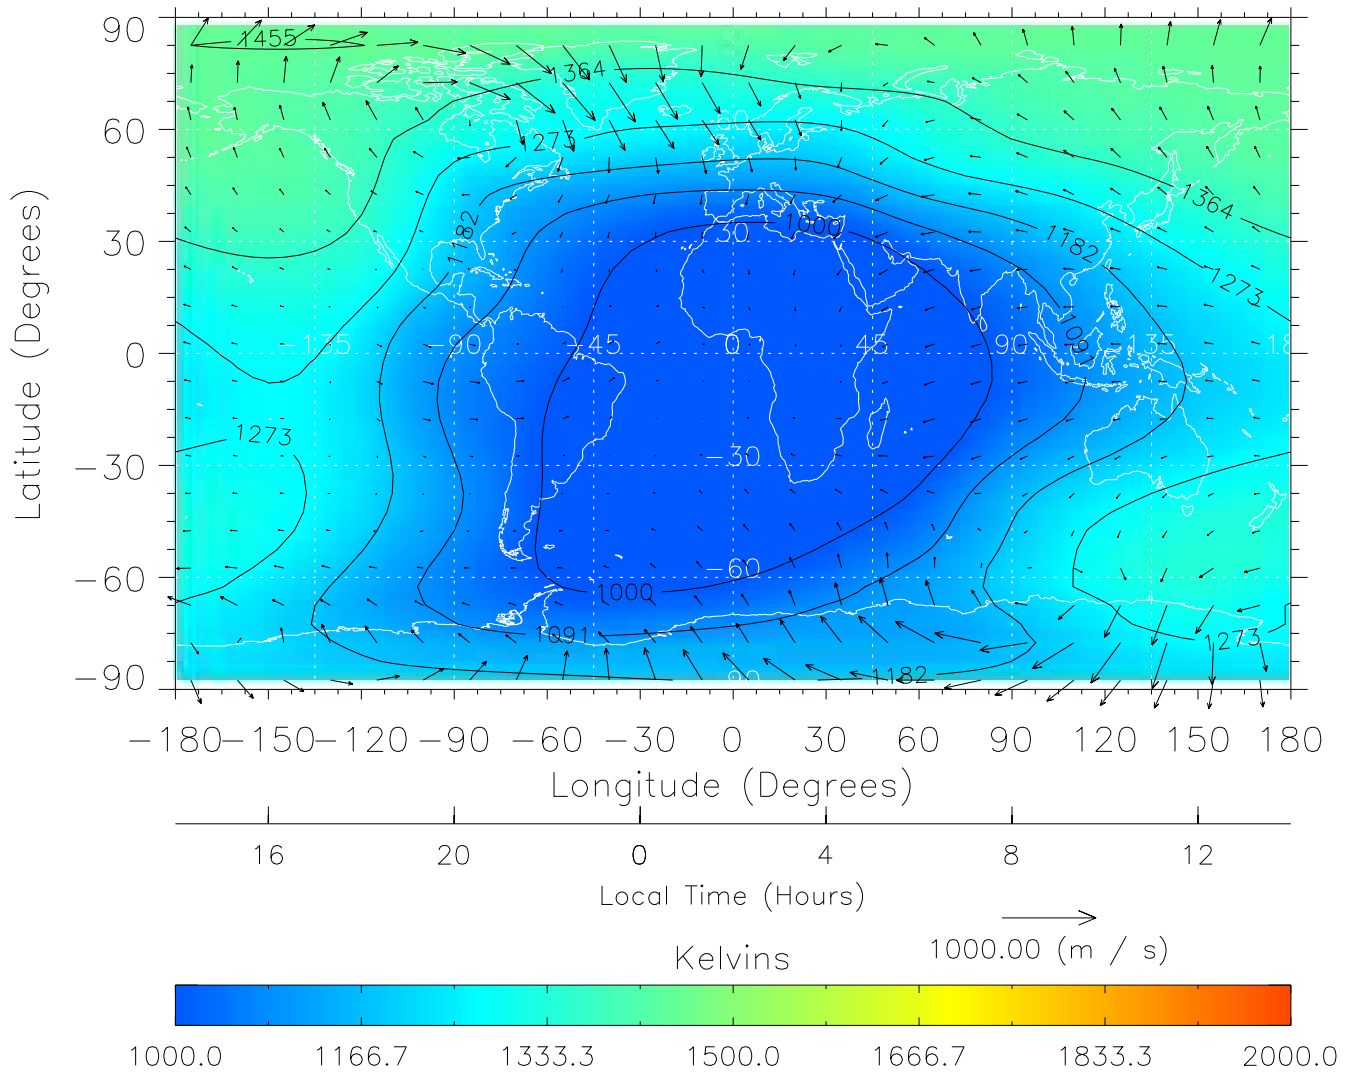

TIME-GCM MAP Temperature with Neutral Wind vectors
ZP = 2.00 UT = 0.00 DOY = 109

Created: Thu Mar 10 15:06:58 2005

From: /tgcm/histories/secondary/April2002/April2002_ASPELv1.6_v1/19_00.nc

TIME-GCM MAP Temperature with Neutral Wind vectors
ZP = 2.00 UT = 1.00 DOY = 109

Created: Thu Mar 10 15:06:58 2005

From: /tgcm/histories/secondary/April2002/April2002_ASPENV1.6_v1/19_00.nc

TIME-GCM MAP Temperature with Neutral Wind vectors
ZP = 2.00 UT = 2.00 DOY = 109

Created: Thu Mar 10 15:06:58 2005

From: /tgcm/histories/secondary/April2002/April2002_ASPENV1.6_v1/19_00.nc

TIME-GCM MAP Temperature with Neutral Wind vectors
ZP = 2.00 UT = 3.00 DOY = 109

Created: Thu Mar 10 15:06:59 2005

From: /tgcm/histories/secondary/April2002/April2002_ASPENV1.6_v1/19_00.nc

TIME-GCM MAP Temperature with Neutral Wind vectors
ZP = 2.00 UT = 4.00 DOY = 109

Created: Thu Mar 10 15:06:59 2005

From: /tgcm/histories/secondary/April2002/April2002_ASPENV1.6_v1/19_00.nc

TIME-GCM MAP Temperature with Neutral Wind vectors
ZP = 2.00 UT = 5.00 DOY = 109