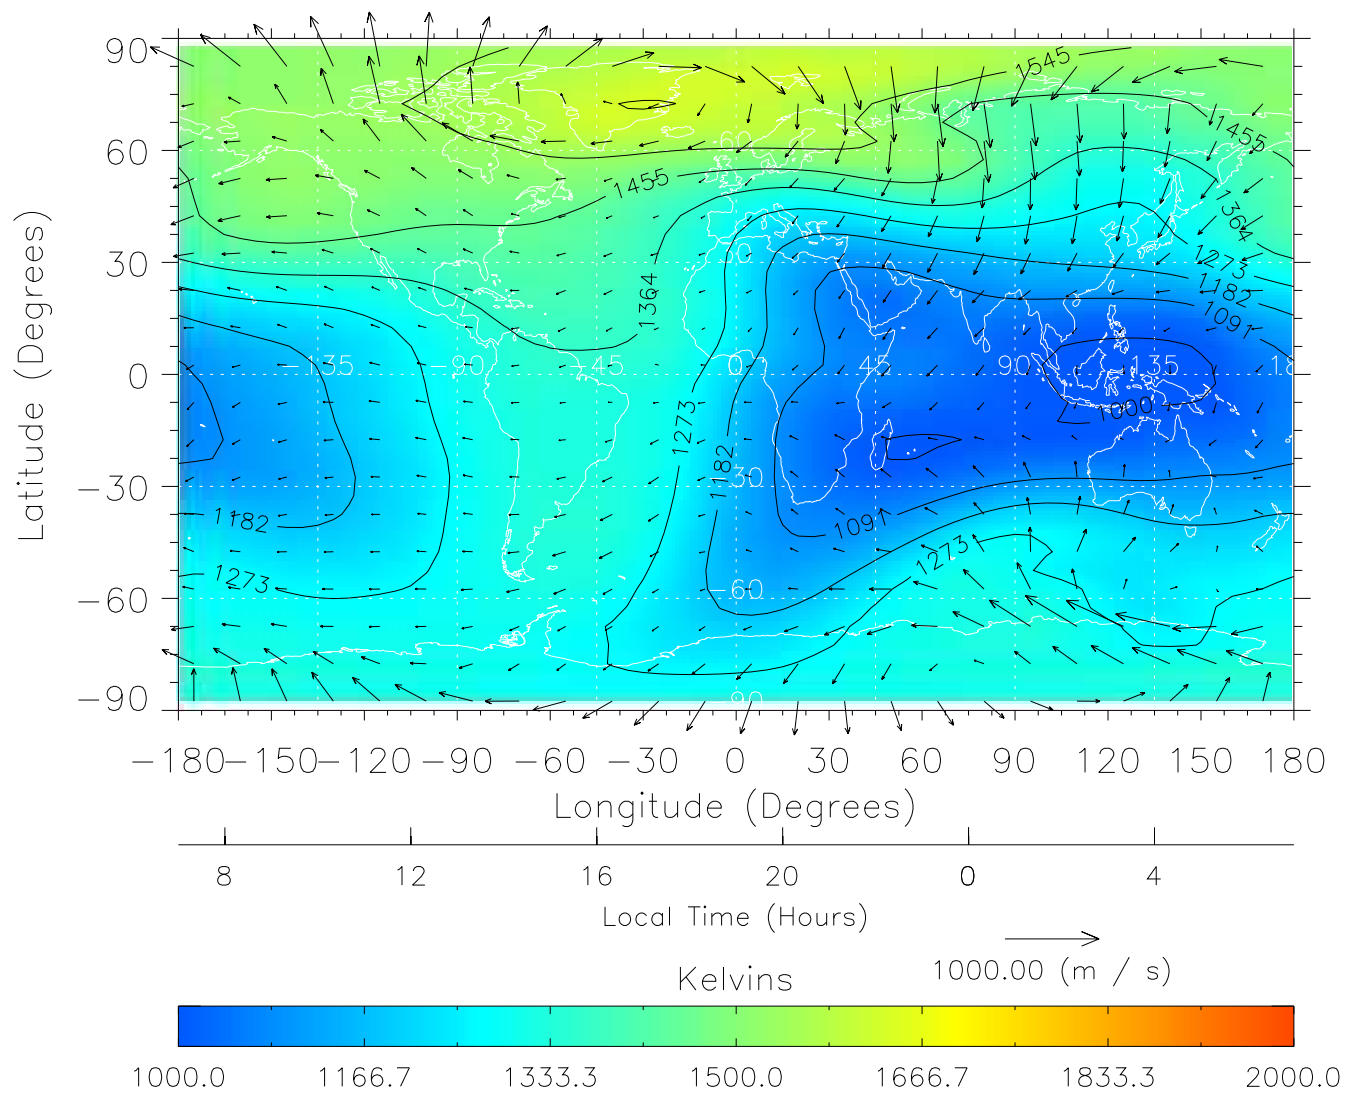

TIME-GCM MAP Temperature with Neutral Wind vectors

ZP = 2.00 UT = 19.00 DOY = 109

Created: Thu Mar 10 15:07:04 2005

From: /tgcm/histories/secondary/April2002/April2002_ASPENV1.6_v1/19_12.nc