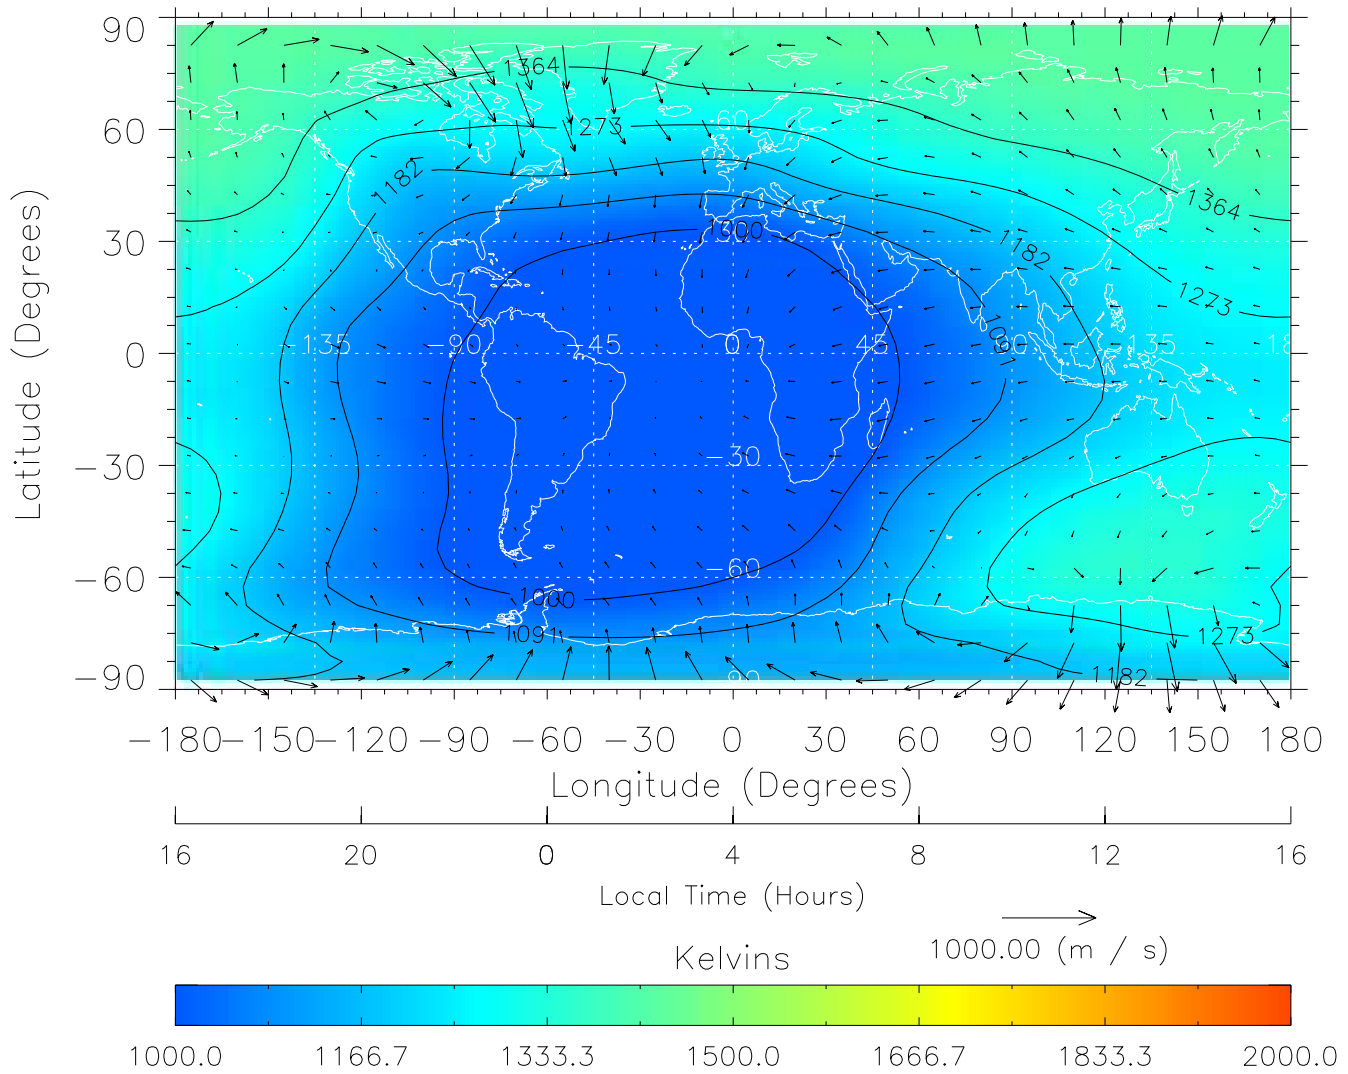

TIME-GCM MAP Temperature with Neutral Wind vectors
ZP = 2.00 UT = 0.00 DOY = 109

Created: Thu Mar 10 15:06:58 2005

From: /tgcm/histories/secondary/April2002/April2002_ASPELv1.6_v1/19_00.nc

TIME-GCM MAP Temperature with Neutral Wind vectors
ZP = 2.00 UT = 1.00 DOY = 109

Created: Thu Mar 10 15:06:58 2005

From: /tgcm/histories/secondary/April2002/April2002_ASPENV1.6_v1/19_00.nc

TIME-GCM MAP Temperature with Neutral Wind vectors
ZP = 2.00 UT = 2.00 DOY = 109

Created: Thu Mar 10 15:06:58 2005

From: /tgcm/histories/secondary/April2002/April2002_ASPENV1.6_v1/19_00.nc

TIME-GCM MAP Temperature with Neutral Wind vectors
ZP = 2.00 UT = 3.00 DOY = 109

Created: Thu Mar 10 15:06:59 2005

From: /tgcm/histories/secondary/April2002/April2002_ASPENV1.6_v1/19_00.nc

TIME-GCM MAP Temperature with Neutral Wind vectors
ZP = 2.00 UT = 4.00 DOY = 109

Created: Thu Mar 10 15:06:59 2005

From: /tgcm/histories/secondary/April2002/April2002_ASPENV1.6_v1/19_00.nc

TIME-GCM MAP Temperature with Neutral Wind vectors
ZP = 2.00 UT = 5.00 DOY = 109