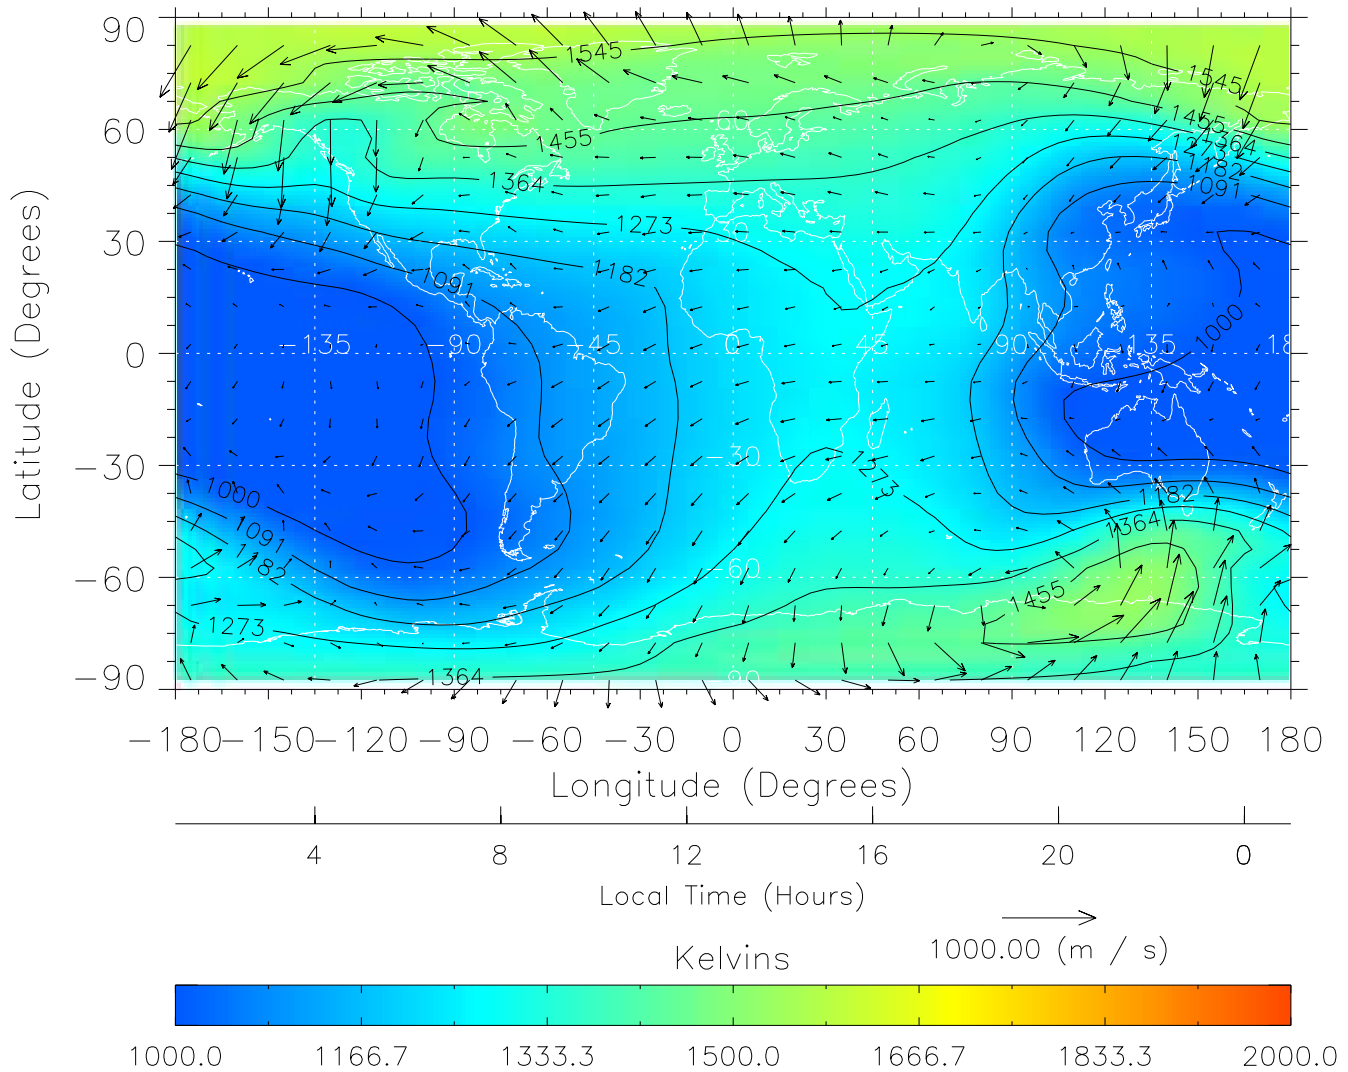

TIME-GCM MAP Temperature with Neutral Wind vectors
ZP = 2.00 UT = 13.00 DOY = 109

Created: Thu Mar 10 15:07:02 2005

From: /tgcm/histories/secondary/April2002/April2002_ASPENV1.6_v1/19_12.nc