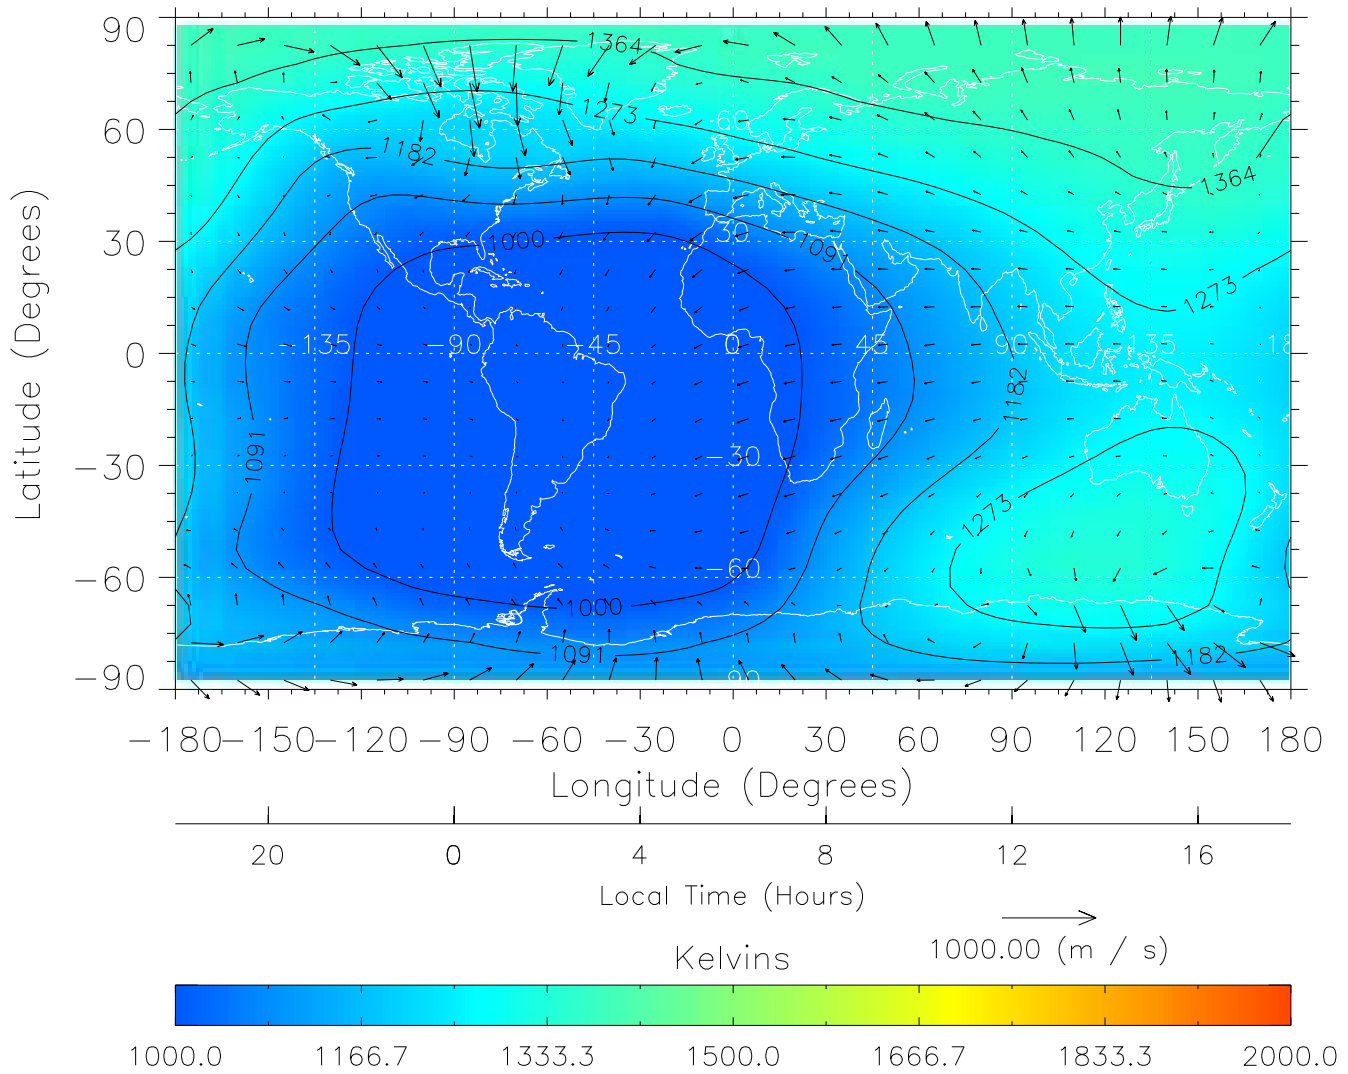

From: /tgcm/histories/secondary/April2002/April2002_ASPENV1.6_v1/19_00.nc

TIME-GCM MAP Temperature with Neutral Wind vectors
ZP = 2.00 UT = 3.00 DOY = 109

Created: Thu Mar 10 15:06:59 2005

From: /tgcm/histories/secondary/April2002/April2002_ASPENV1.6_v1/19_00.nc

TIME-GCM MAP Temperature with Neutral Wind vectors
ZP = 2.00 UT = 4.00 DOY = 109

Created: Thu Mar 10 15:06:59 2005

From: /tgcm/histories/secondary/April2002/April2002_ASPENV1.6_v1/19_00.nc

TIME-GCM MAP Temperature with Neutral Wind vectors
ZP = 2.00 UT = 5.00 DOY = 109

Created: Thu Mar 10 15:06:59 2005

From: /tgcm/histories/secondary/April2002/April2002_ASPENV1.6_v1/19_00.nc

TIME-GCM MAP Temperature with Neutral Wind vectors
ZP = 2.00 UT = 6.00 DOY = 109

Created: Thu Mar 10 15:07:00 2005