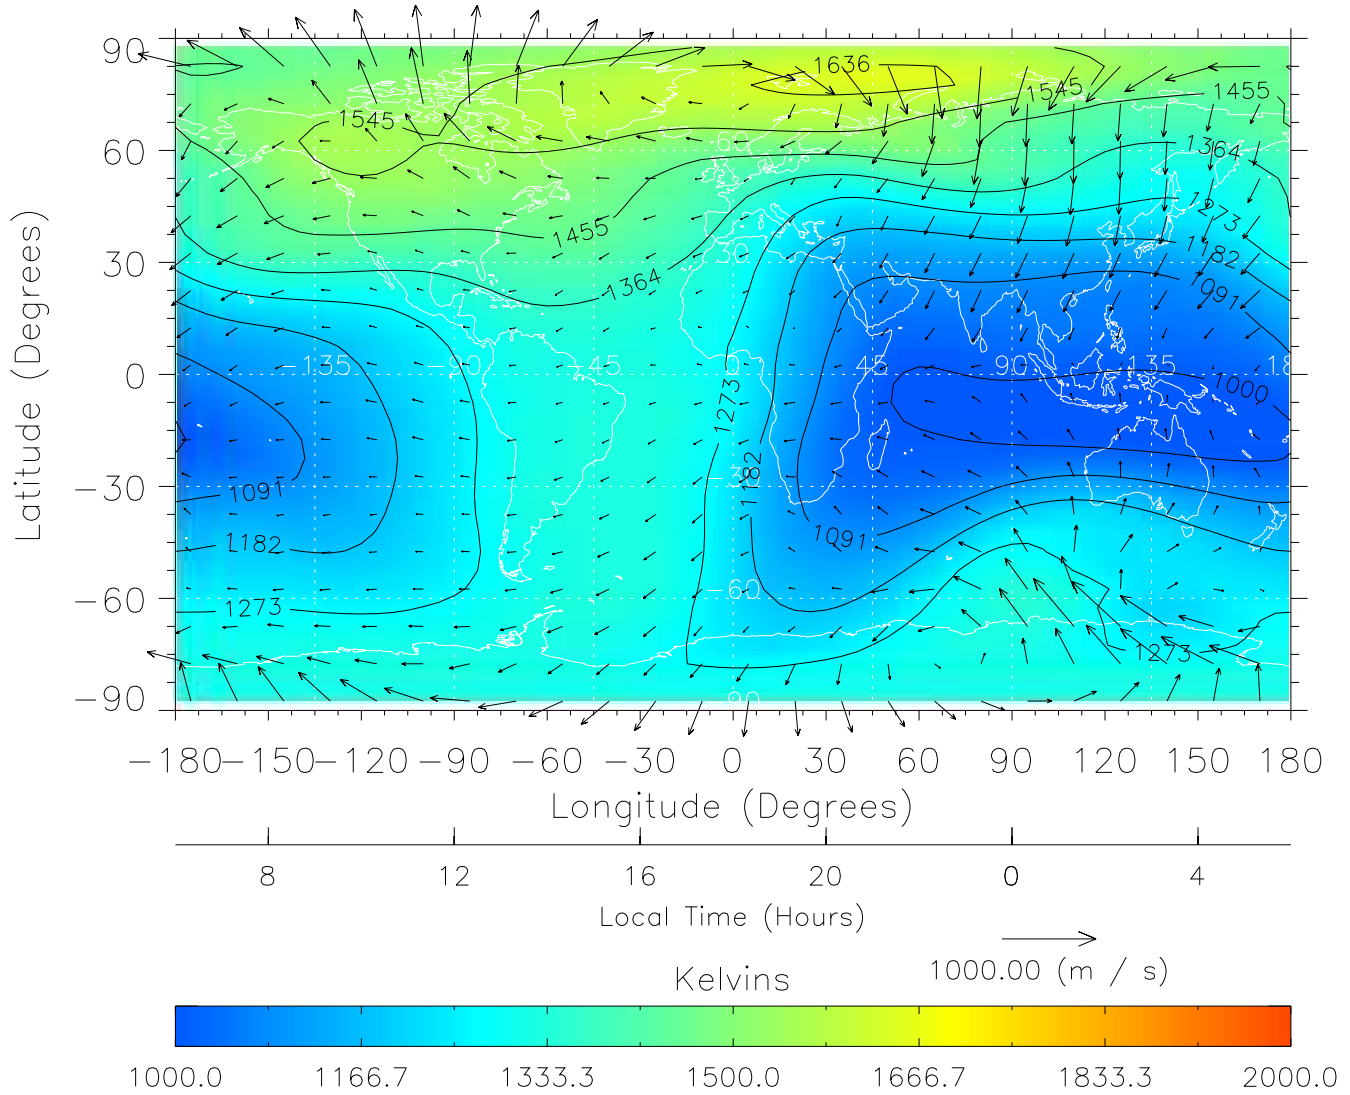

TIME-GCM MAP Temperature with Neutral Wind vectors
ZP = 2.00 UT = 18.00 DOY = 109

Created: Thu Mar 10 15:07:04 2005

From: /tgcm/histories/secondary/April2002/April2002_ASPENV1.6_v1/19_12.nc