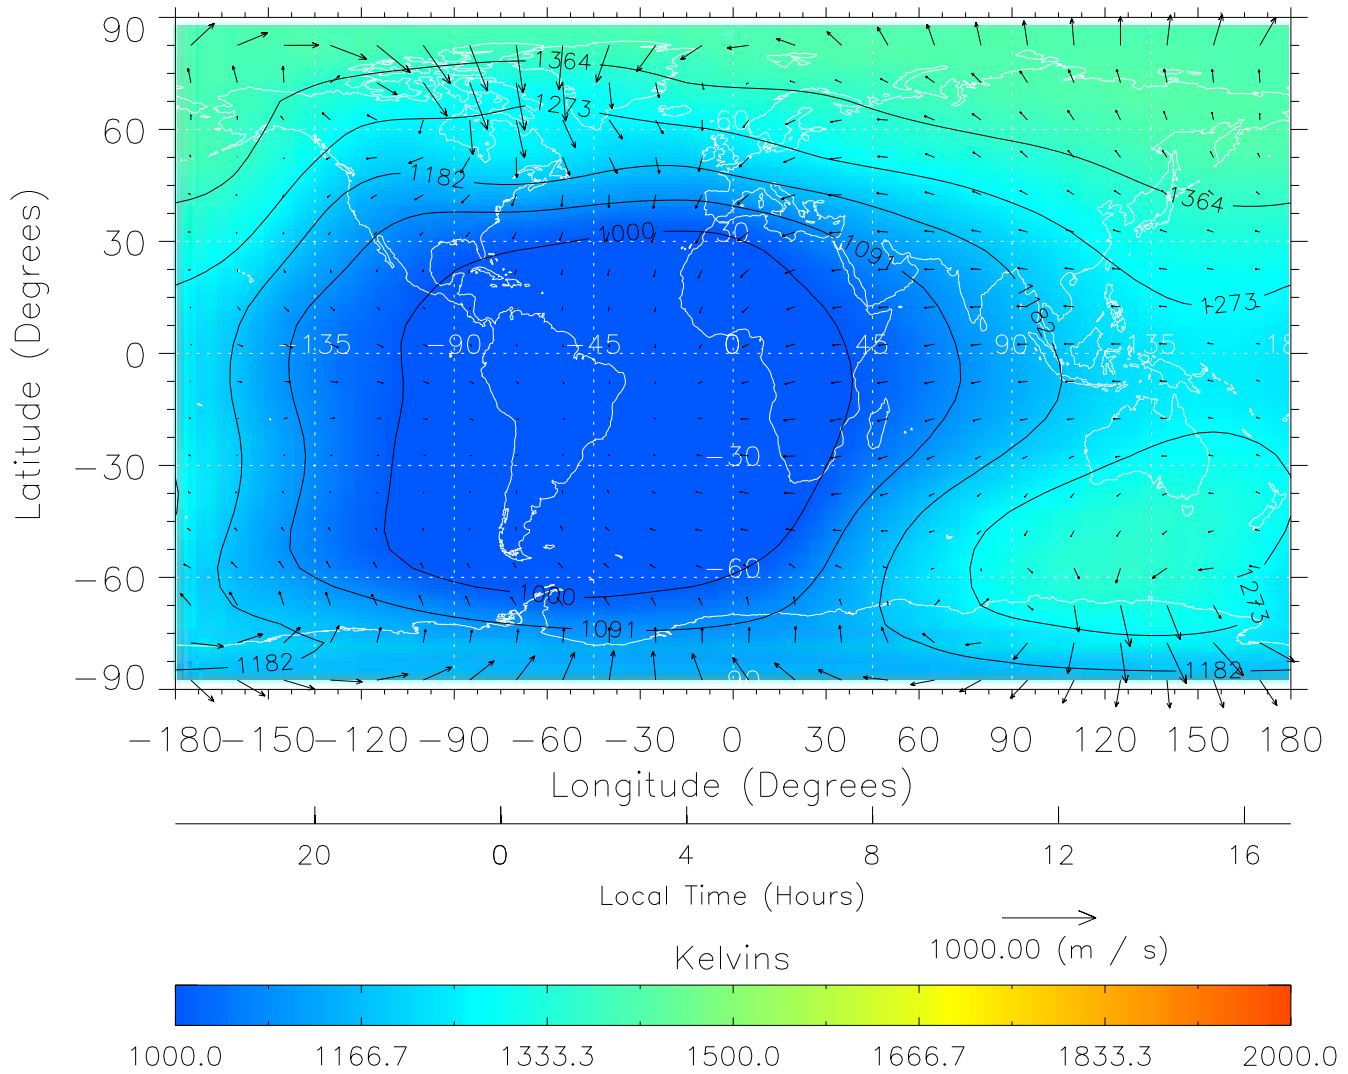

TIME-GCM MAP Temperature with Neutral Wind vectors
ZP = 2.00 UT = 0.00 DOY = 109

Created: Thu Mar 10 15:06:58 2005

From: /tgcm/histories/secondary/April2002/April2002_ASPELv1.6_v1/19_00.nc

TIME-GCM MAP Temperature with Neutral Wind vectors
ZP = 2.00 UT = 1.00 DOY = 109

From: /tgcm/histories/secondary/April2002/April2002_ASPENV1.6_v1/19_00.nc

TIME-GCM MAP Temperature with Neutral Wind vectors
ZP = 2.00 UT = 3.00 DOY = 109

Created: Thu Mar 10 15:06:59 2005

From: /tgcm/histories/secondary/April2002/April2002_ASPENV1.6_v1/19_00.nc

TIME-GCM MAP Temperature with Neutral Wind vectors
ZP = 2.00 UT = 4.00 DOY = 109

Created: Thu Mar 10 15:06:59 2005

From: /tgcm/histories/secondary/April2002/April2002_ASPENV1.6_v1/19_00.nc

TIME-GCM MAP Temperature with Neutral Wind vectors
ZP = 2.00 UT = 5.00 DOY = 109