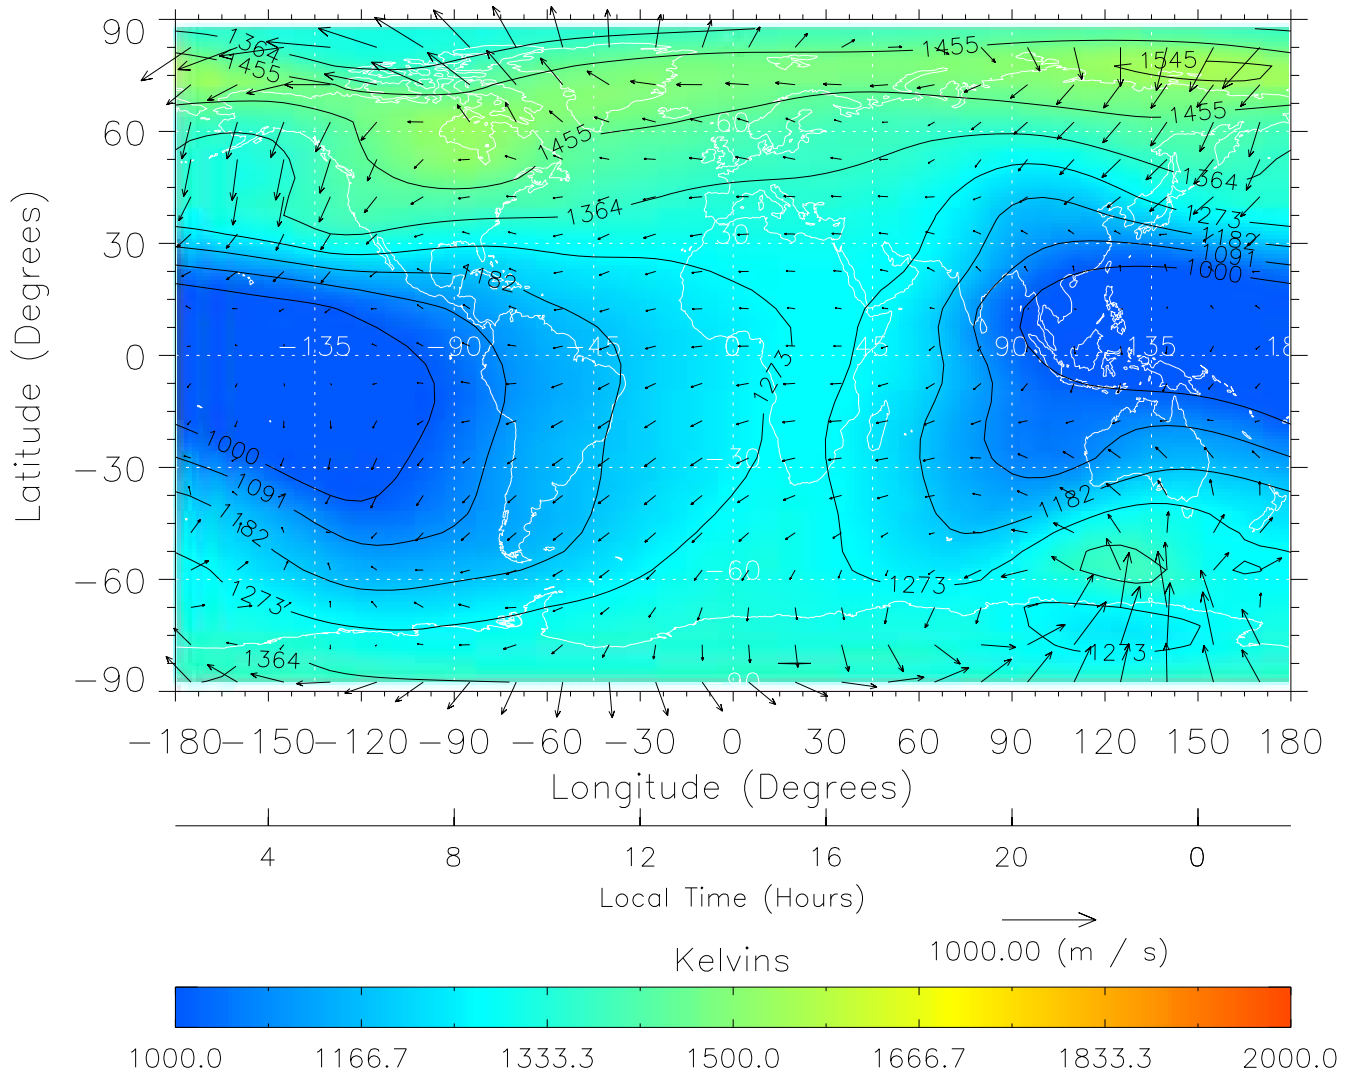

TIME-GCM MAP Temperature with Neutral Wind vectors
ZP = 2.00 UT = 14.00 DOY = 109

Created: Thu Mar 10 15:07:02 2005

From: /tgcm/histories/secondary/April2002/April2002_ASPENV1.6_v1/19_12.nc