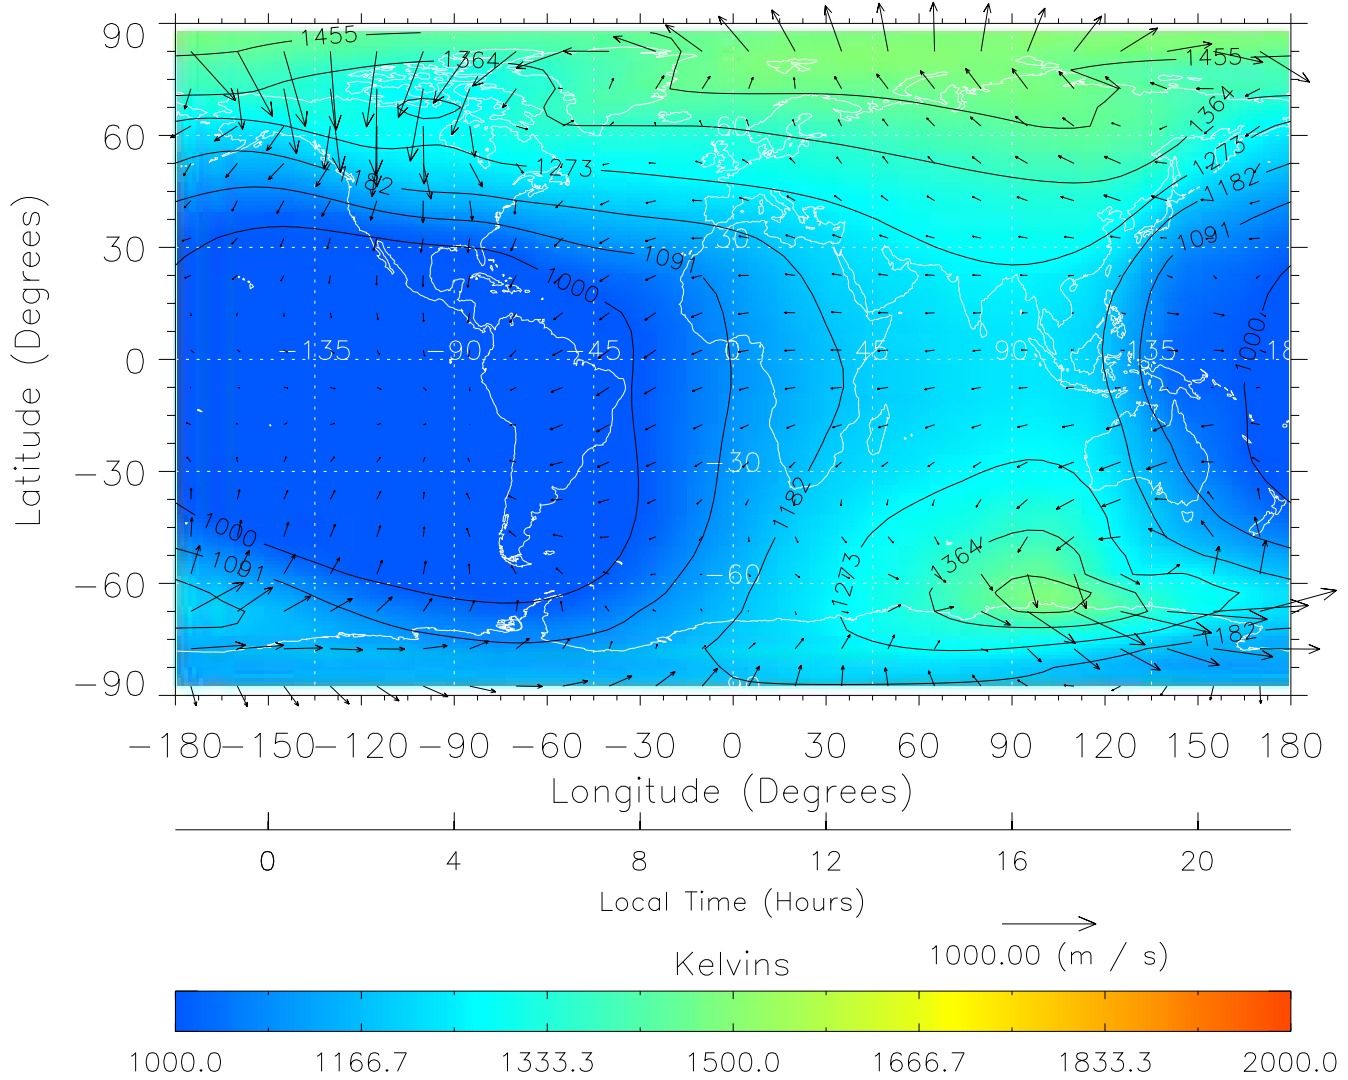

TIME-GCM MAP Temperature with Neutral Wind vectors
ZP = 2.00 UT = 10.00 DOY = 109

Created: Thu Mar 10 15:07:01 2005

From: /tgcm/histories/secondary/April2002/April2002_ASPENV1.6_v1/19_00.nc