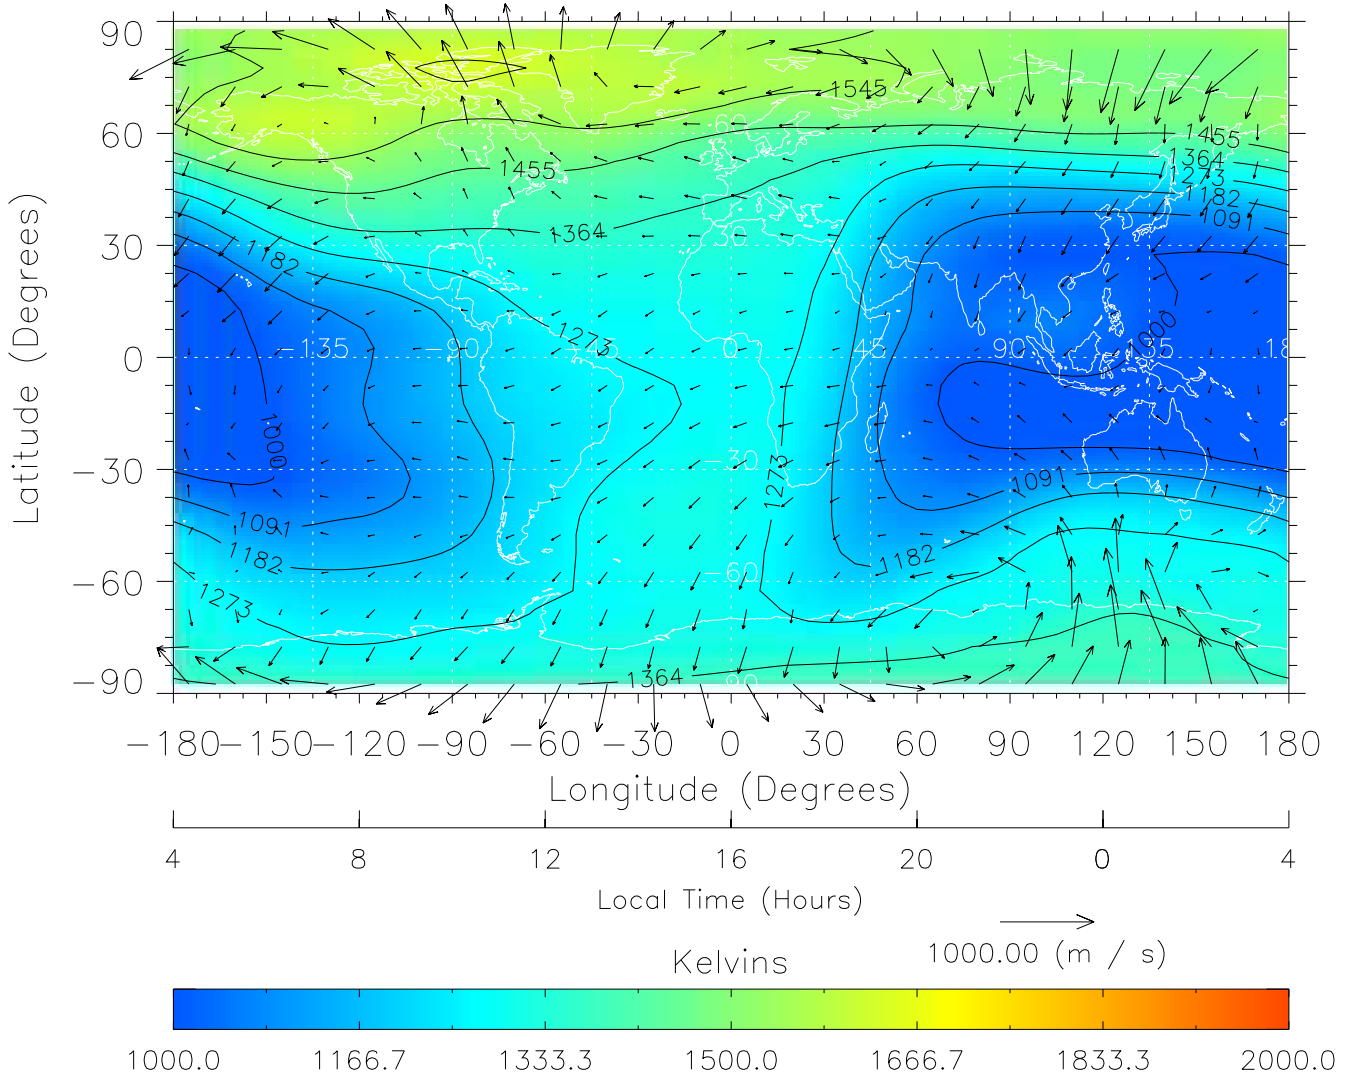

From: /tgcm/histories/secondary/April2002/April2002_ASPENV1.6_v1/19_12.nc

TIME-GCM MAP Temperature with Neutral Wind vectors
ZP = 2.00 UT = 15.00 DOY = 109

Created: Thu Mar 10 15:07:03 2005

From: /tgcm/histories/secondary/April2002/April2002_ASPENV1.6_v1/19_12.nc

TIME-GCM MAP Temperature with Neutral Wind vectors
 ZP = 2.00 UT = 16.00 DOY = 109

Created: Thu Mar 10 15:07:03 2005

From: /tgcm/histories/secondary/April2002/April2002_ASPENV1.6_v1/19_12.nc

TIME-GCM MAP Temperature with Neutral Wind vectors
ZP = 2.00 UT = 17.00 DOY = 109