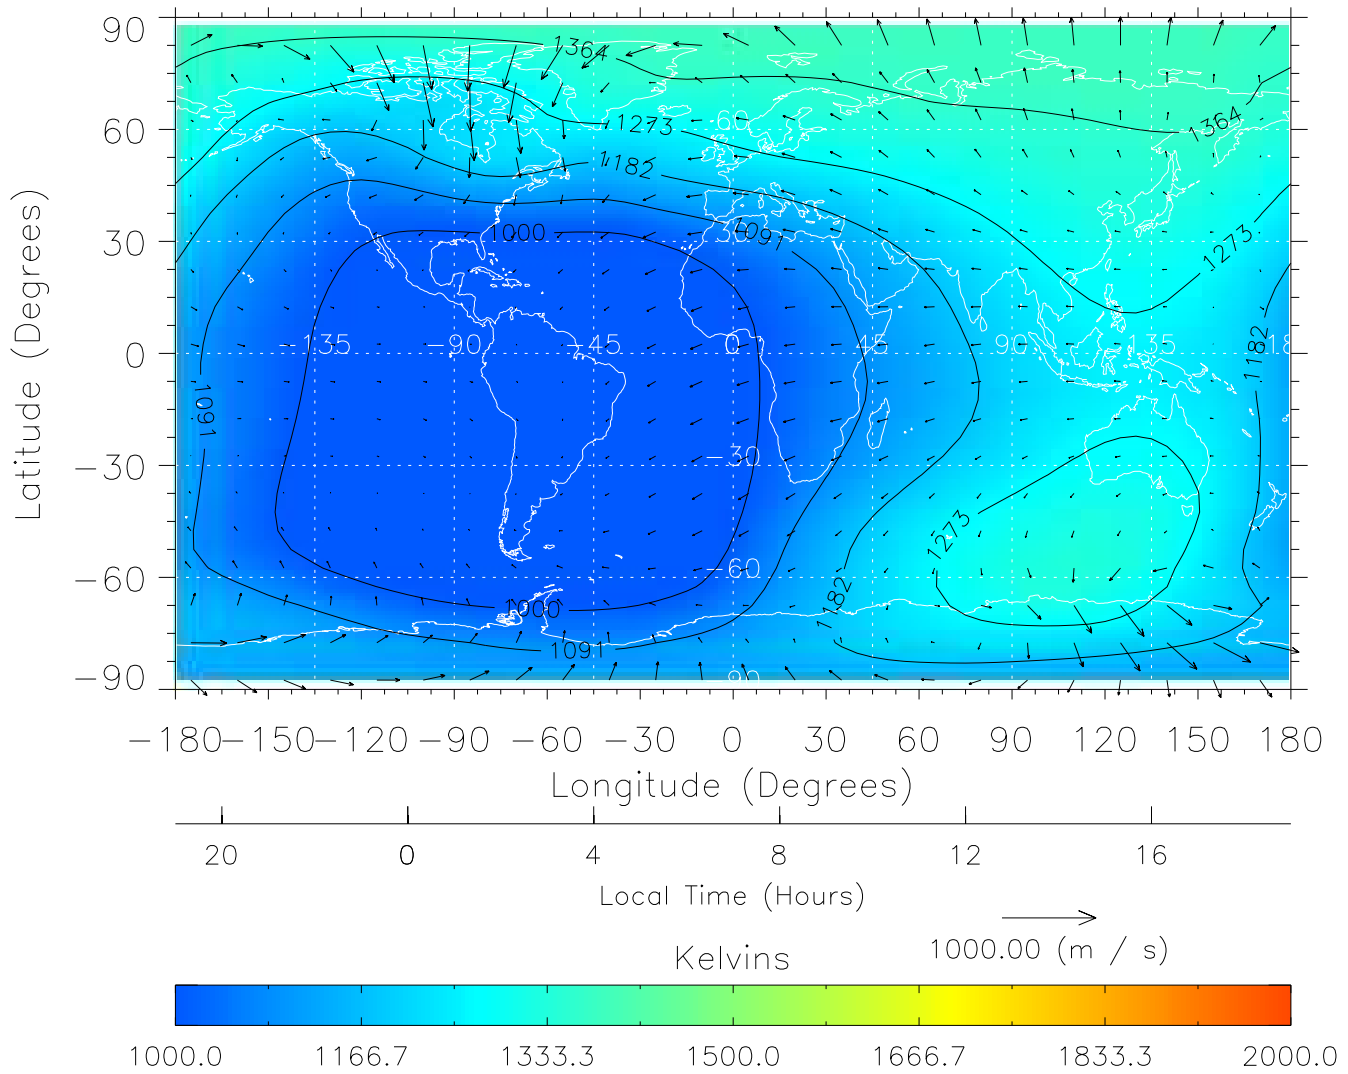

TIME-GCM MAP Temperature with Neutral Wind vectors
ZP = 2.00 UT = 4.00 DOY = 109

Created: Thu Mar 10 15:06:59 2005

From: /tgcm/histories/secondary/April2002/April2002_ASPENV1.6_v1/19_00.nc

TIME-GCM MAP Temperature with Neutral Wind vectors
ZP = 2.00 UT = 5.00 DOY = 109

Created: Thu Mar 10 15:06:59 2005

From: /tgcm/histories/secondary/April2002/April2002_ASPENV1.6_v1/19_00.nc

TIME-GCM MAP Temperature with Neutral Wind vectors
ZP = 2.00 UT = 6.00 DOY = 109

Created: Thu Mar 10 15:07:00 2005

From: /tgcm/histories/secondary/April2002/April2002_ASPENV1.6_v1/19_00.nc

TIME-GCM MAP Temperature with Neutral Wind vectors
ZP = 2.00 UT = 7.00 DOY = 109

Created: Thu Mar 10 15:07:00 2005

From: /tgcm/histories/secondary/April2002/April2002_ASPENV1.6_v1/19_00.nc