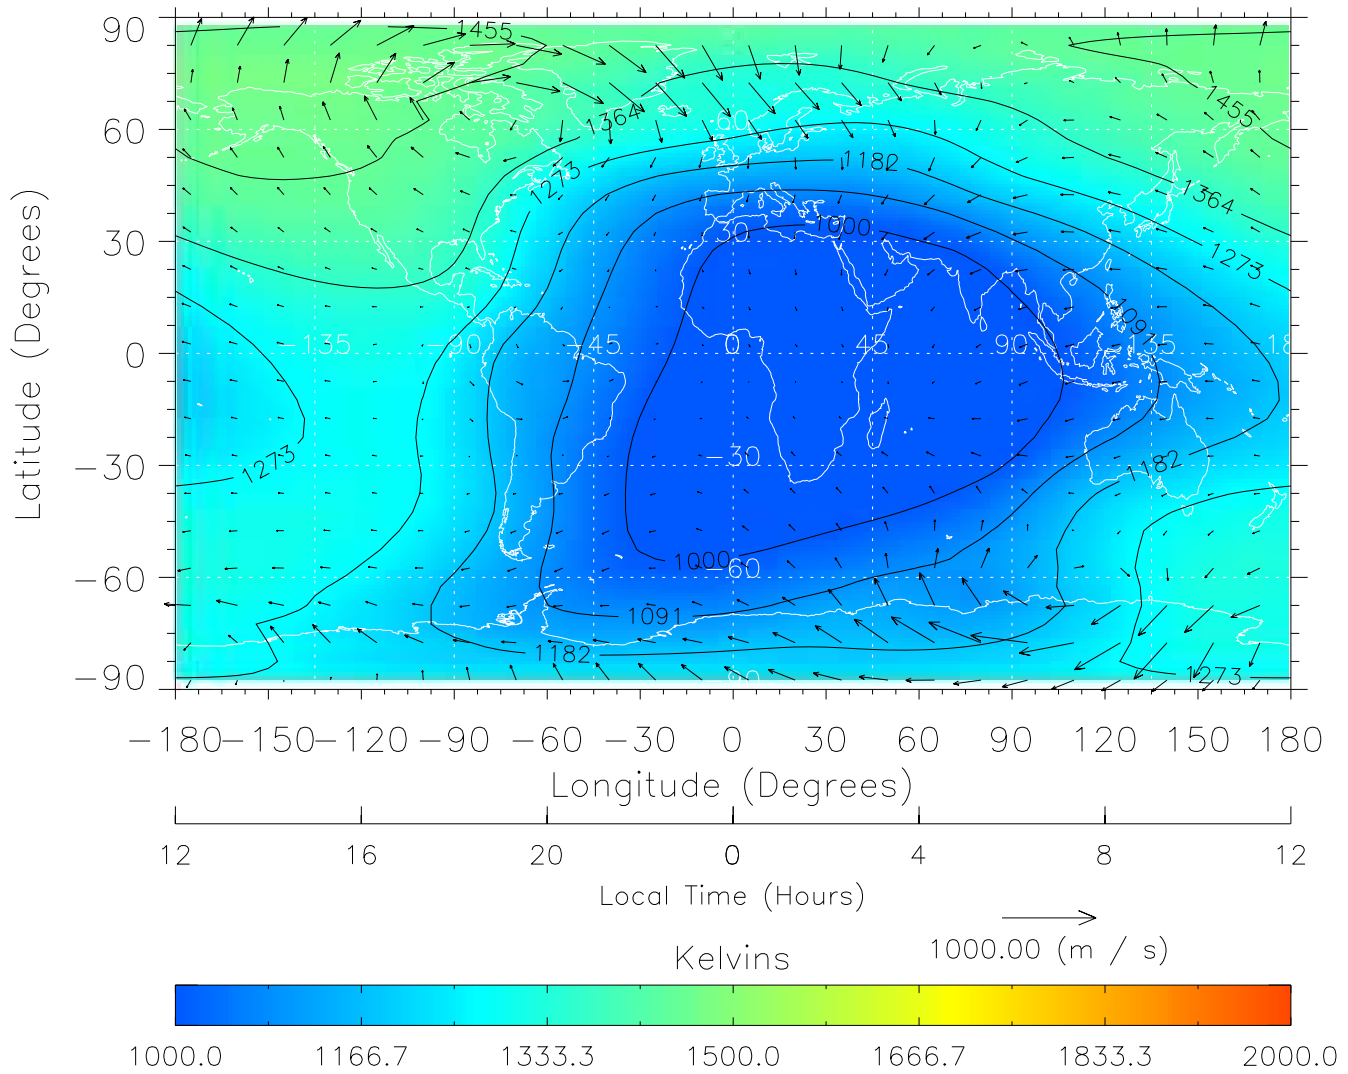

TIME-GCM MAP Temperature with Neutral Wind vectors
ZP = 2.00 UT = 0.00 DOY = 109

Created: Thu Mar 10 15:06:58 2005

From: /tgcm/histories/secondary/April2002/April2002_ASPELv1.6_v1/19_00.nc

TIME-GCM MAP Temperature with Neutral Wind vectors
ZP = 2.00 UT = 1.00 DOY = 109

Created: Thu Mar 10 15:06:58 2005

From: /tgcm/histories/secondary/April2002/April2002_ASPENV1.6_v1/19_00.nc

TIME-GCM MAP Temperature with Neutral Wind vectors
ZP = 2.00 UT = 2.00 DOY = 109

Created: Thu Mar 10 15:06:58 2005

From: /tgcm/histories/secondary/April2002/April2002_ASPENV1.6_v1/19_00.nc

TIME-GCM MAP Temperature with Neutral Wind vectors
ZP = 2.00 UT = 3.00 DOY = 109

Created: Thu Mar 10 15:06:59 2005

From: /tgcm/histories/secondary/April2002/April2002_ASPENV1.6_v1/19_00.nc

TIME-GCM MAP Temperature with Neutral Wind vectors
ZP = 2.00 UT = 4.00 DOY = 109

Created: Thu Mar 10 15:06:59 2005

From: /tgcm/histories/secondary/April2002/April2002_ASPENV1.6_v1/19_00.nc

TIME-GCM MAP Temperature with Neutral Wind vectors
ZP = 2.00 UT = 5.00 DOY = 109