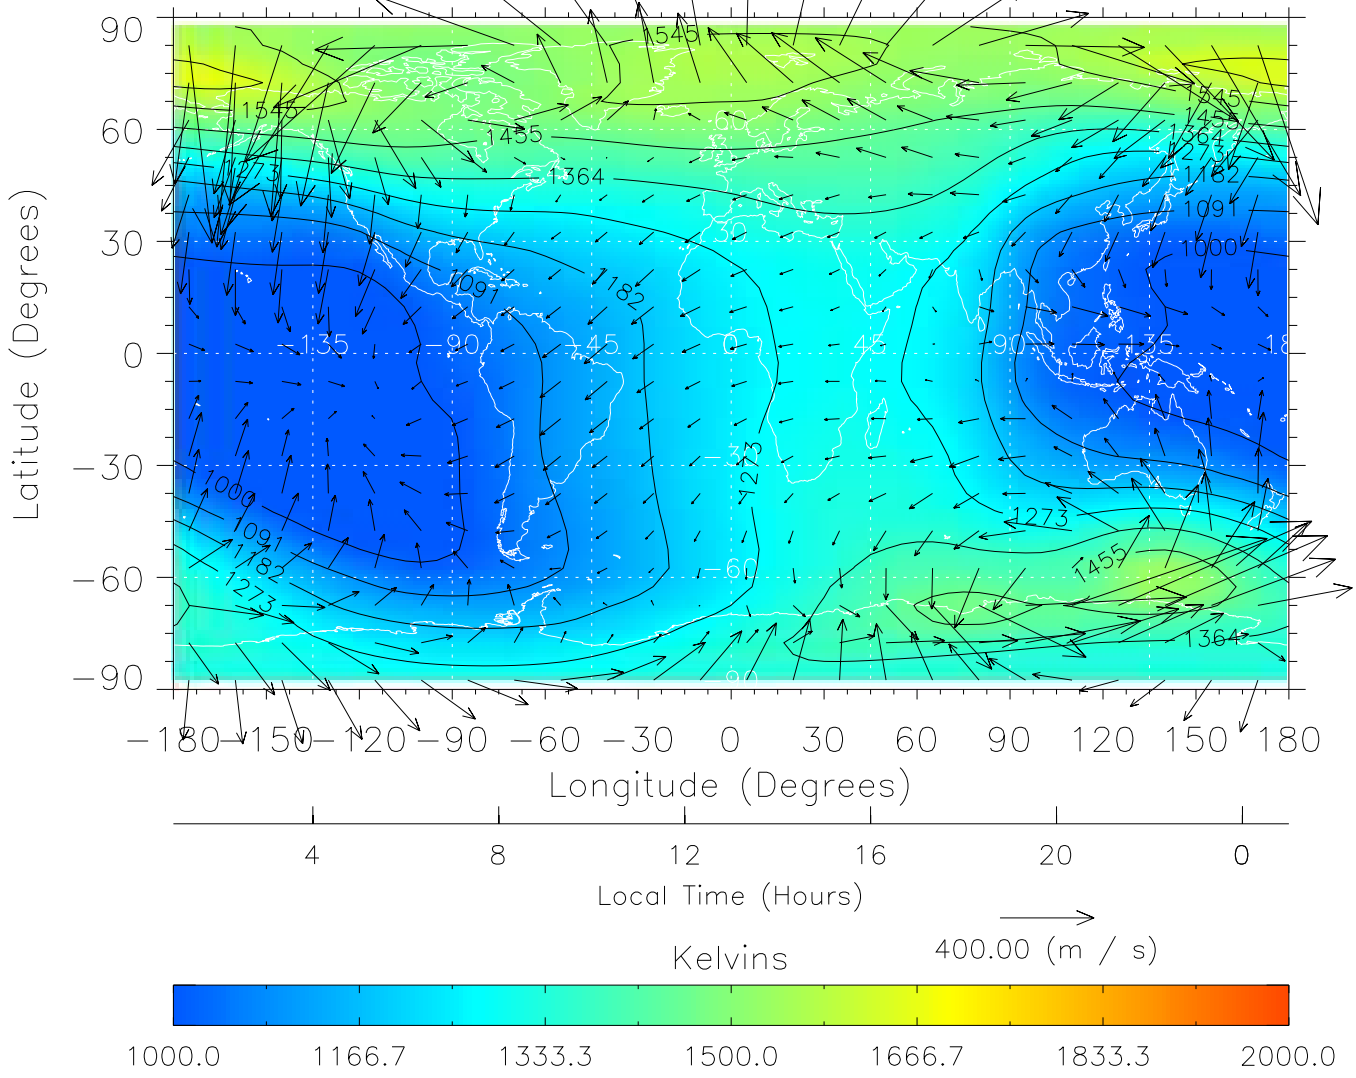

From: /tgcm/histories/secondary/April2002/April2002\_ASPENV1.6\_v1/17\_00.nc

TIME-GCM MAP Temperature with Neutral Wind vectors

ZP = 2.00 UT = 12.00 DOY = 107

Created: Thu Mar 10 15:04:22 2005

From: /tgcm/histories/secondary/April2002/April2002\_ASPENV1.6\_v1/17\_12.nc

TIME-GCM MAP Temperature with Neutral Wind vectors  
ZP = 2.00 UT = 13.00 DOY = 107

Created: Thu Mar 10 15:04:22 2005  
From: /tgcm/histories/secondary/April2002/April2002\_ASPENV1.6\_v1/17\_12.nc

TIME-GCM MAP Temperature with Neutral Wind vectors