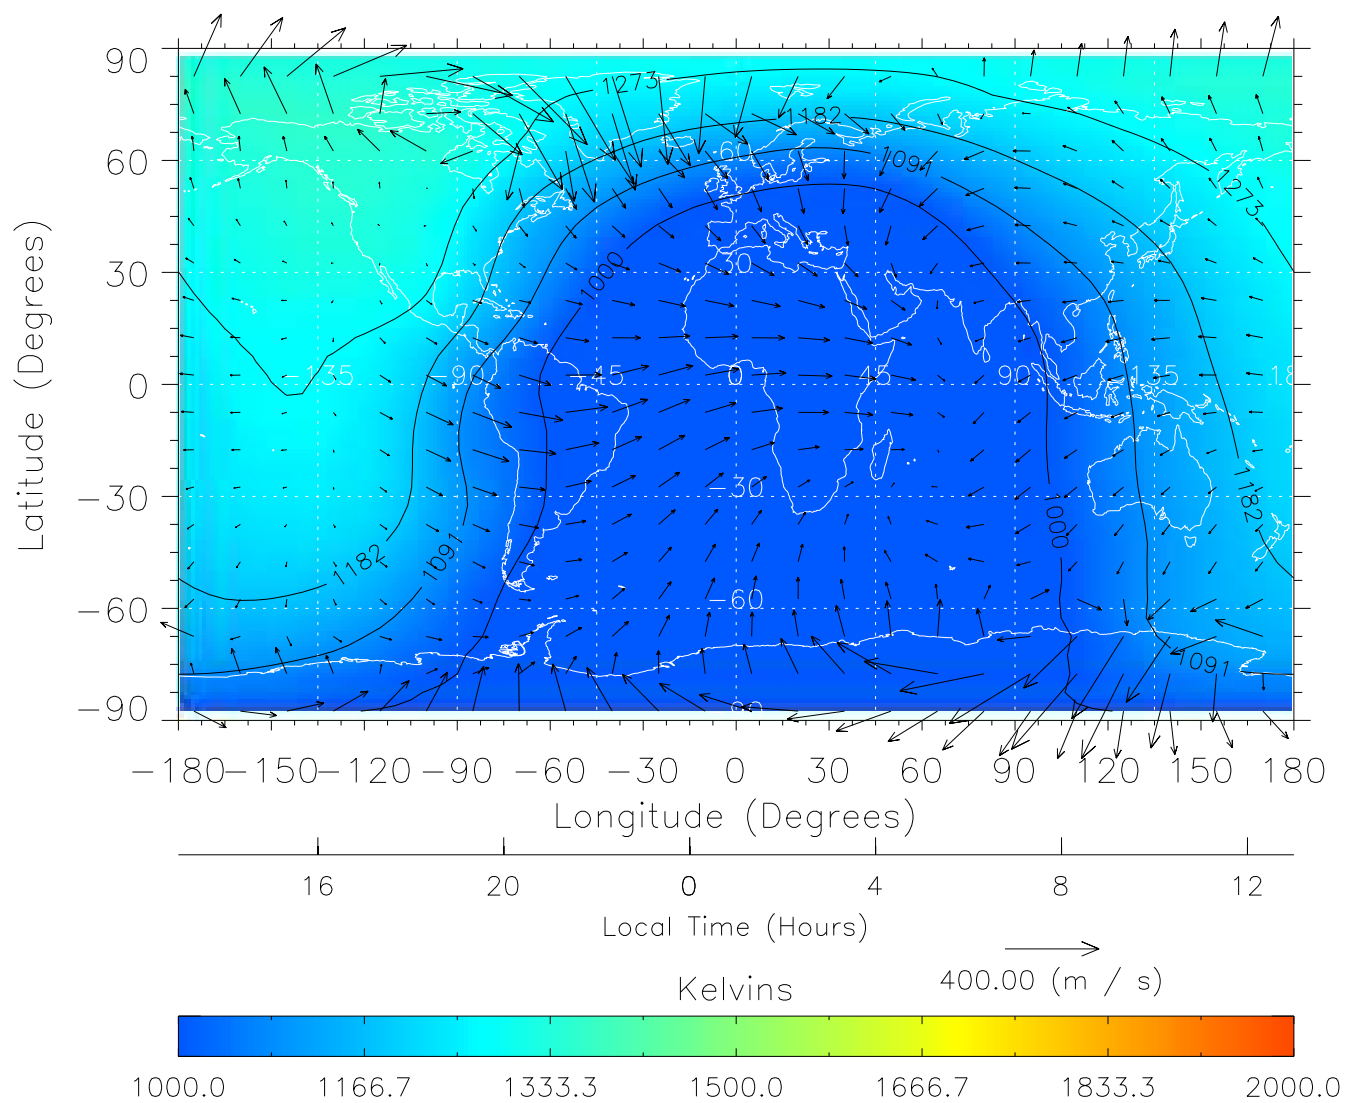

TIME-GCM MAP Temperature with Neutral Wind vectors  
ZP = 2.00 UT = 0.00 DOY = 107

Created: Thu Mar 10 15:04:18 2005

From: /tgcm/histories/secondary/April2002/April2002\_ASPENV1.6\_v1/17\_00.nc

TIME-GCM MAP Temperature with Neutral Wind vectors

ZP = 2.00 UT = 1.00 DOY = 107

Created: Thu Mar 10 15:04:18 2005

From: /tgcm/histories/secondary/April2002/April2002\_ASPENV1.6\_v1/17\_00.nc

TIME-GCM MAP Temperature with Neutral Wind vectors  
ZP = 2.00 UT = 2.00 DOY = 107

Created: Thu Mar 10 15:04:19 2005

From: /tgcm/histories/secondary/April2002/April2002\_ASPENV1.6\_v1/17\_00.nc

TIME-GCM MAP Temperature with Neutral Wind vectors

ZP = 2.00 UT = 3.00 DOY = 107

Created: Thu Mar 10 15:04:19 2005