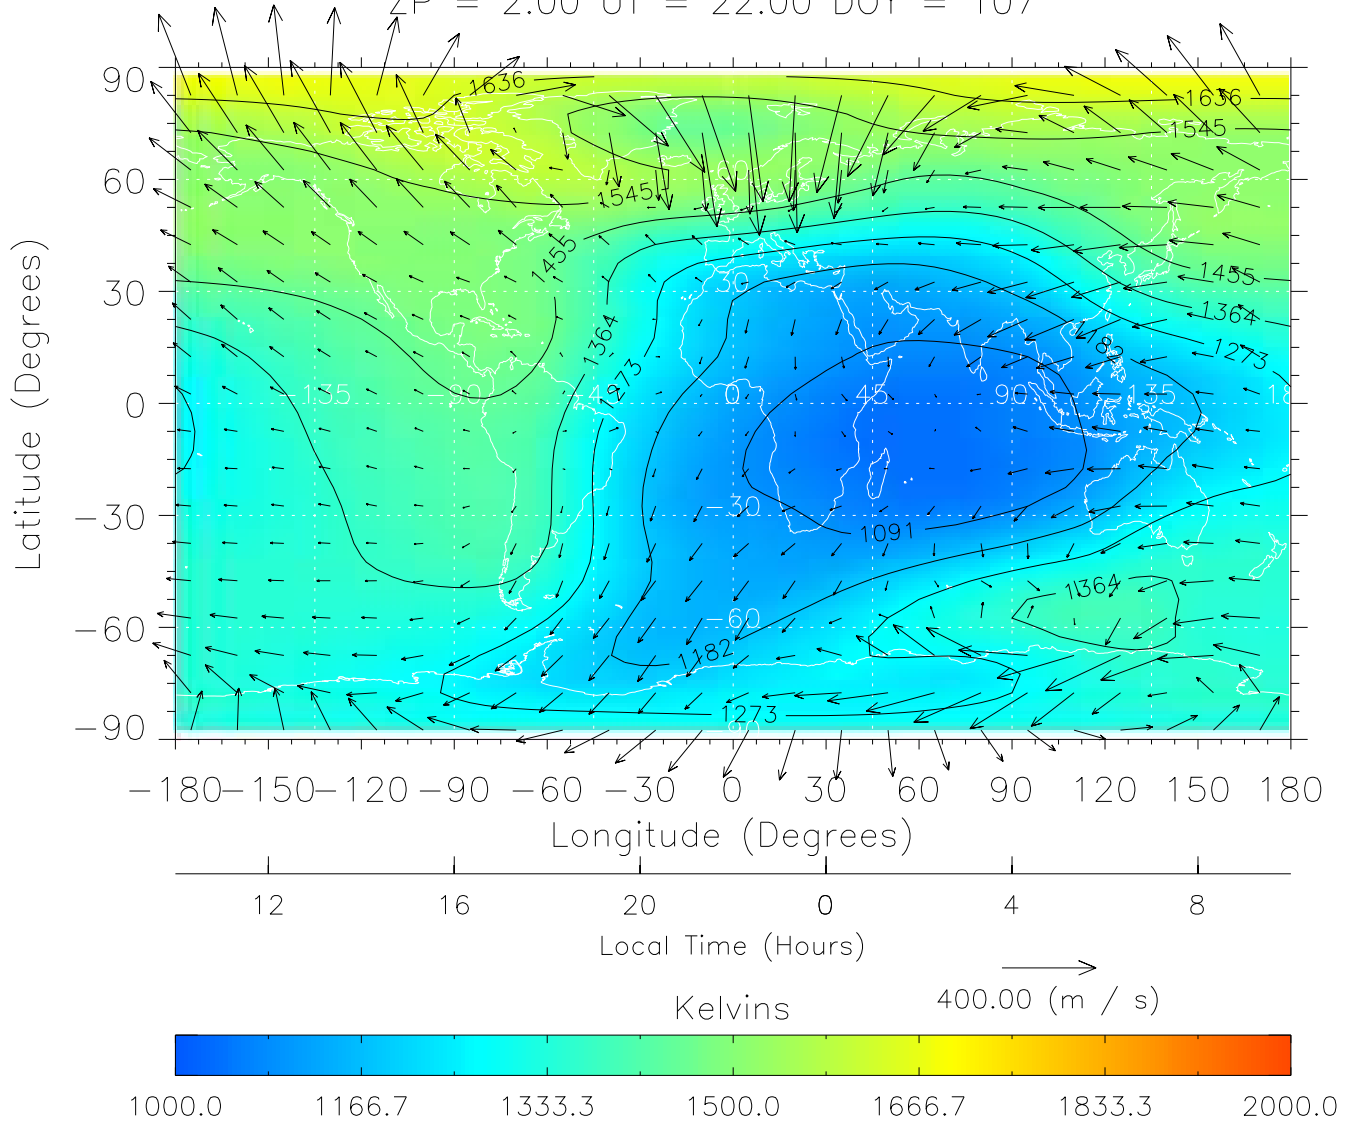

TIME-GCM MAP Temperature with Neutral Wind vectors

ZP = 2.00 UT = 22.00 DOY = 107

Created: Thu Mar 10 15:04:25 2005

From: /tgcm/histories/secondary/April2002/April2002_ASPENV1.6_v1/17_12.nc