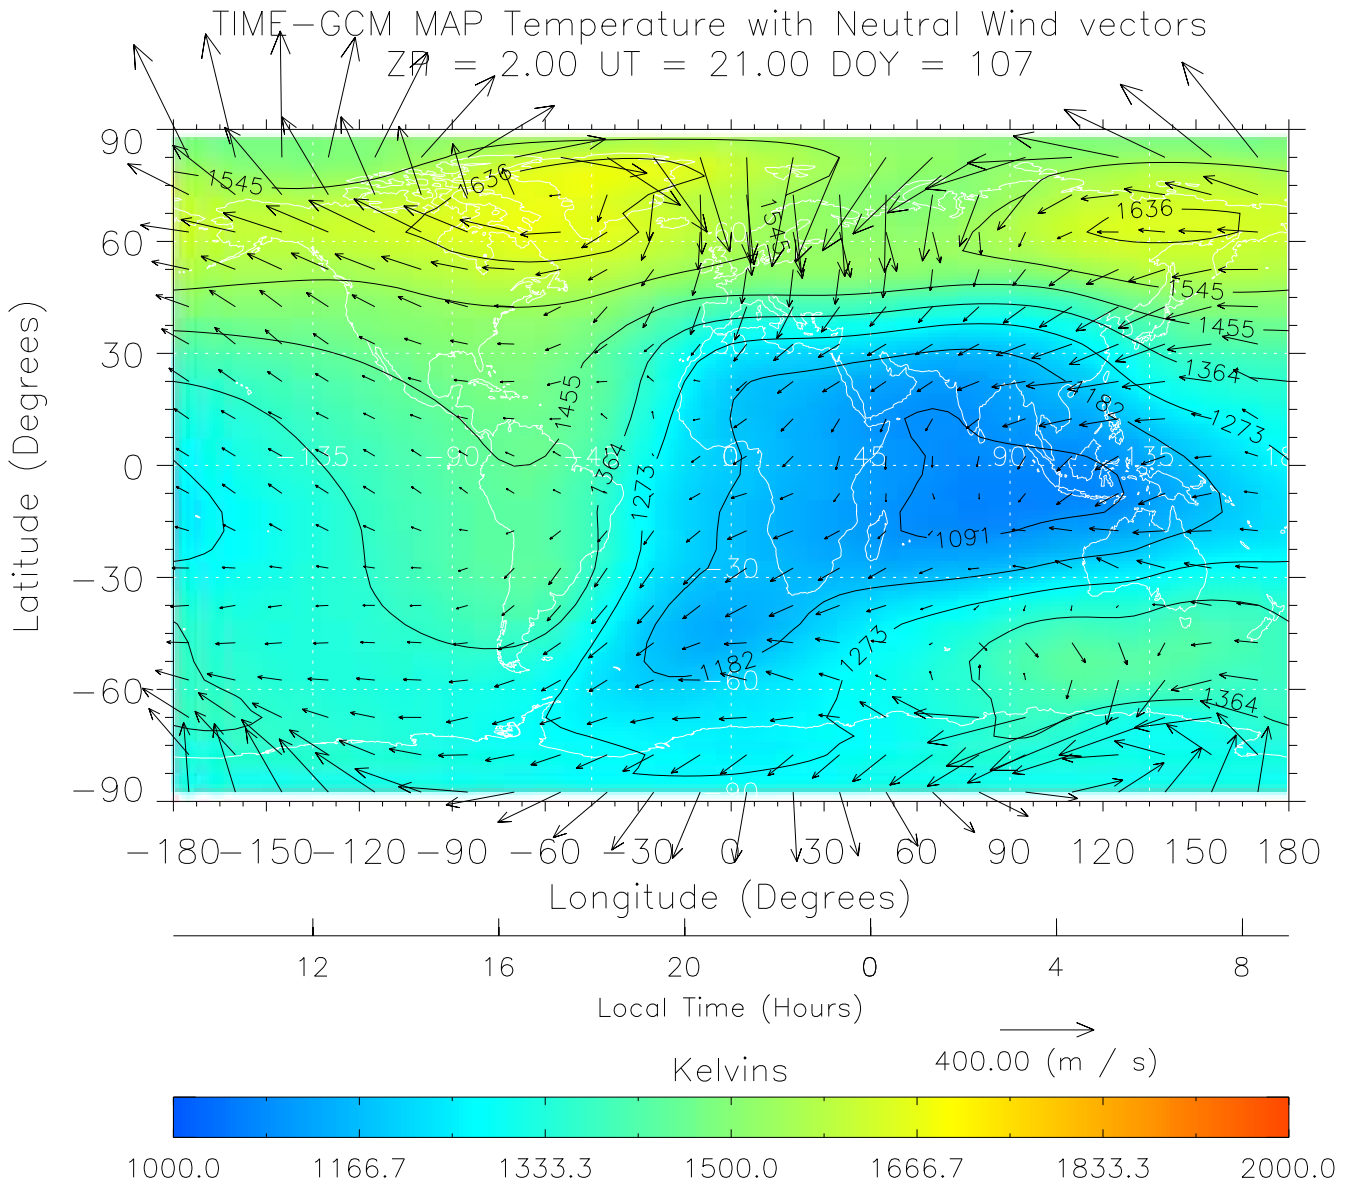

From: /tgcm/histories/secondary/April2002/April2002\_ASPENV1.6\_v1/17\_12.nc

TIME-GCM MAP Temperature with Neutral Wind vectors

ZP = 2.00 UT = 20.00 DOY = 107

Created: Thu Mar 10 15:04:25 2005

From: /tgcm/histories/secondary/April2002/April2002\_ASPENV1.6\_v1/17\_12.nc