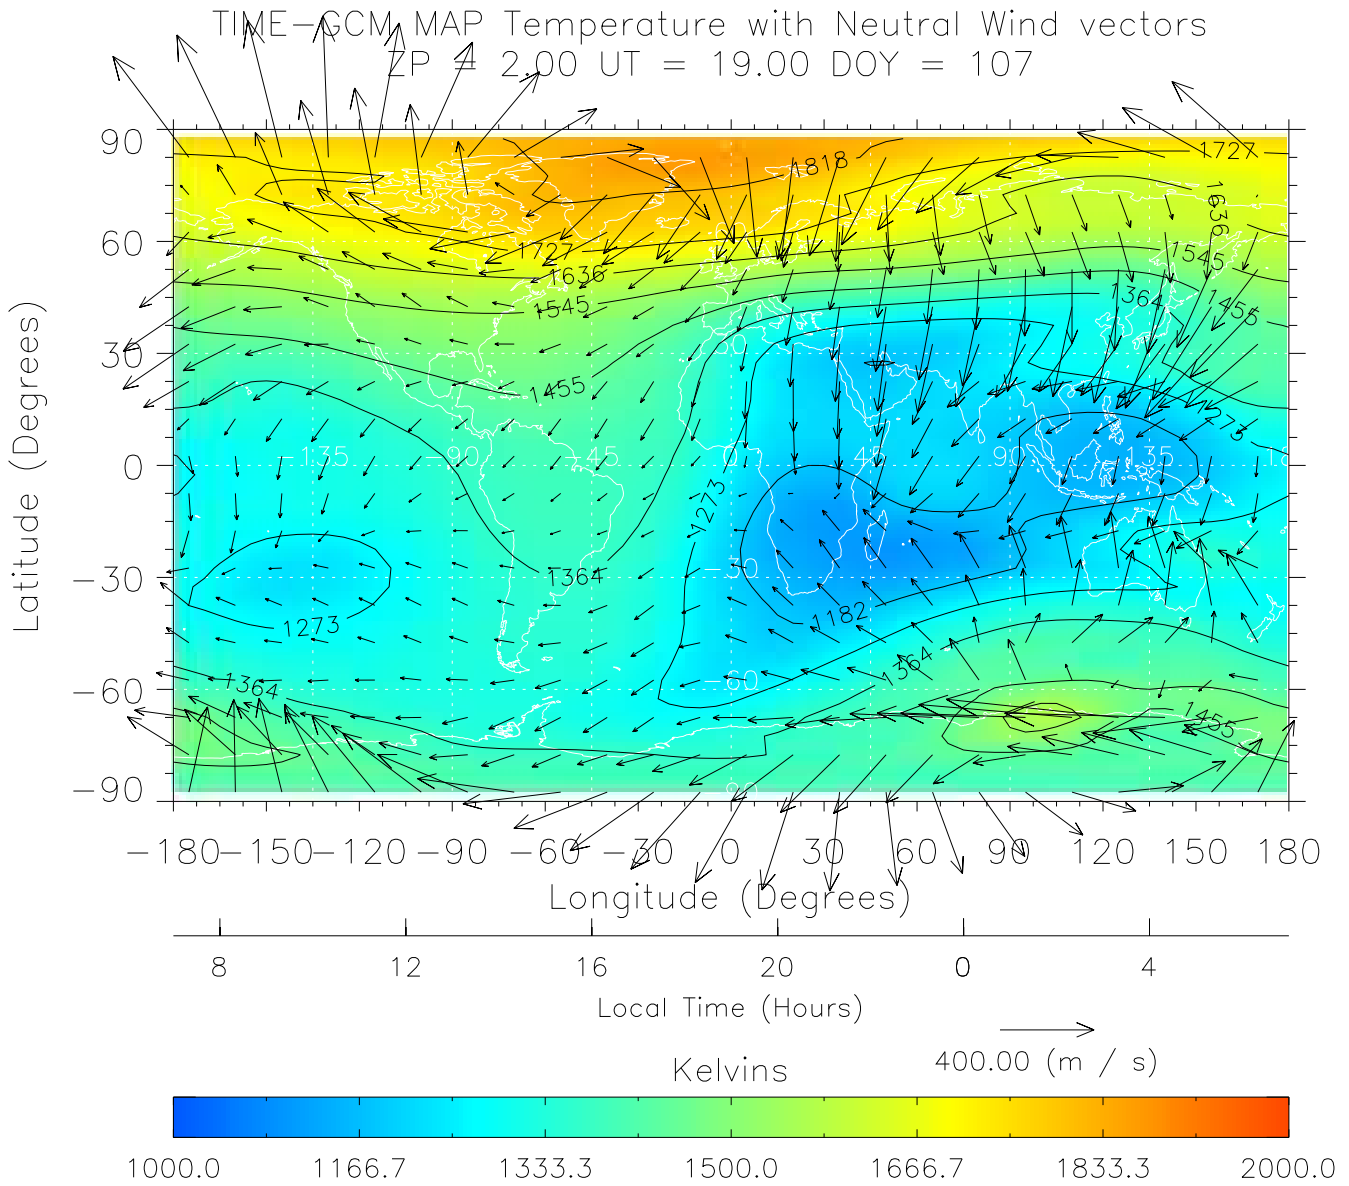

Created: Thu Mar 10 15:04:24 2005

From: /tgcm/histories/secondary/April2002/April2002_ASPENV1.6_v1/17_12.nc