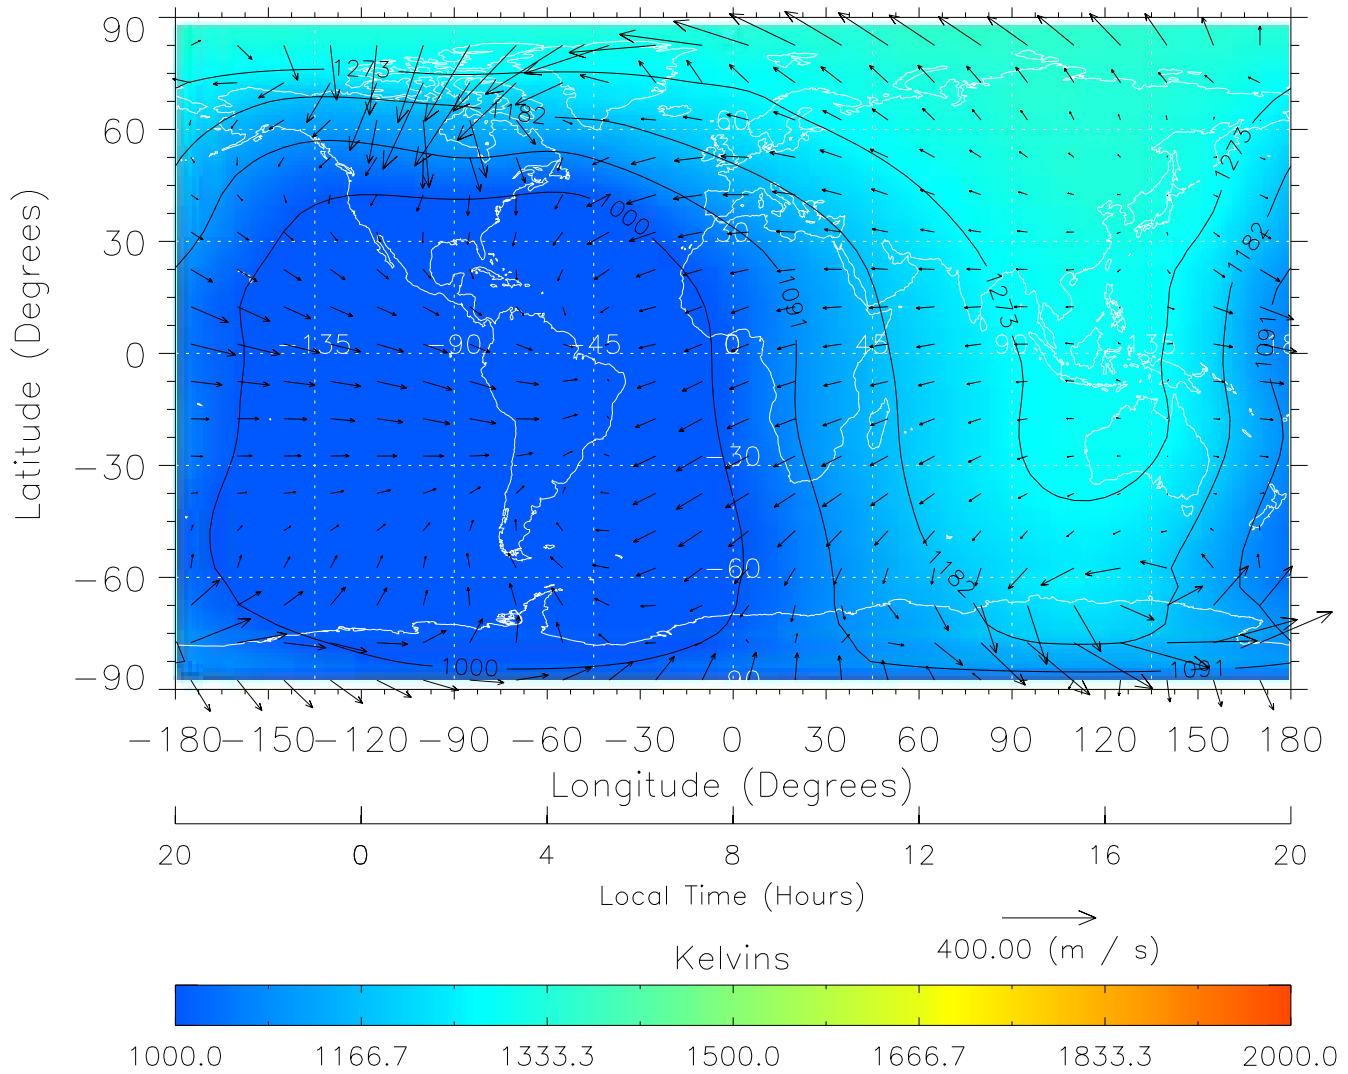

TIME-GCM MAP Temperature with Neutral Wind vectors
ZP = 2.00 UT = 8.00 DOY = 107

Created: Thu Mar 10 15:04:21 2005

From: /tgcm/histories/secondary/April2002/April2002_ASPENV1.6_v1/17_00.nc