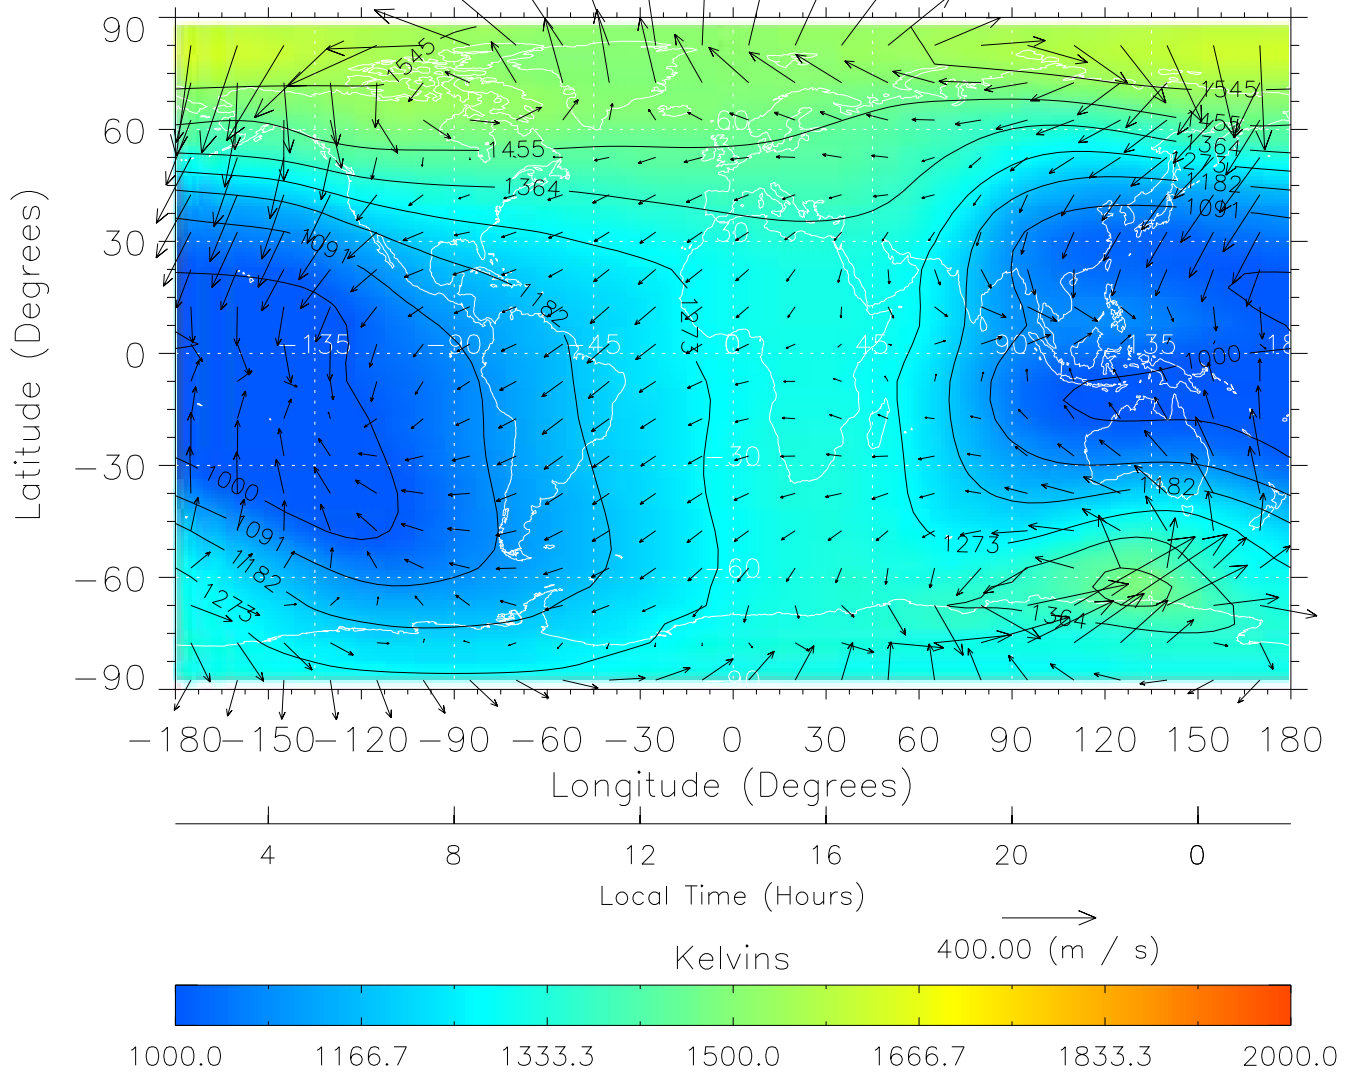

TIME-GCM MAP Temperature with Neutral Wind vectors

ZP = 2.00 UT = 14.00 DOY = 107

Created: Thu Mar 10 15:04:23 2005

From: /tgcm/histories/secondary/April2002/April2002_ASPENV1.6_v1/17_12.nc