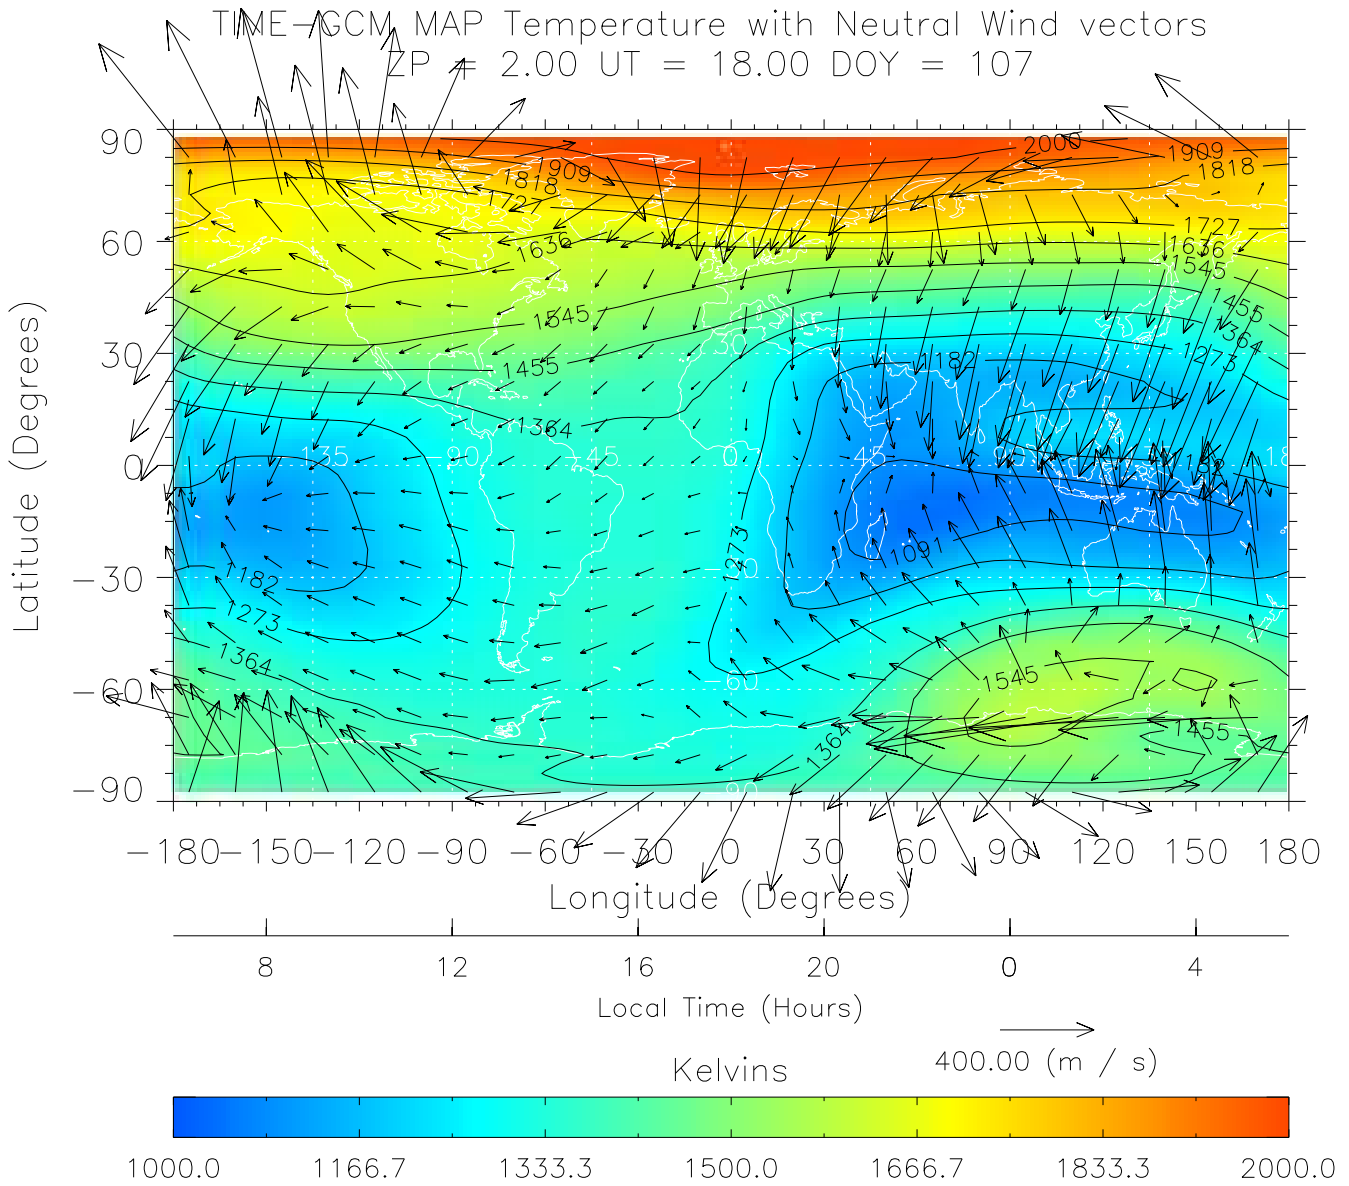

Created: Thu Mar 10 15:04:24 2005

From: /tgcm/histories/secondary/April2002/April2002_ASPENV1.6_v1/17_12.nc