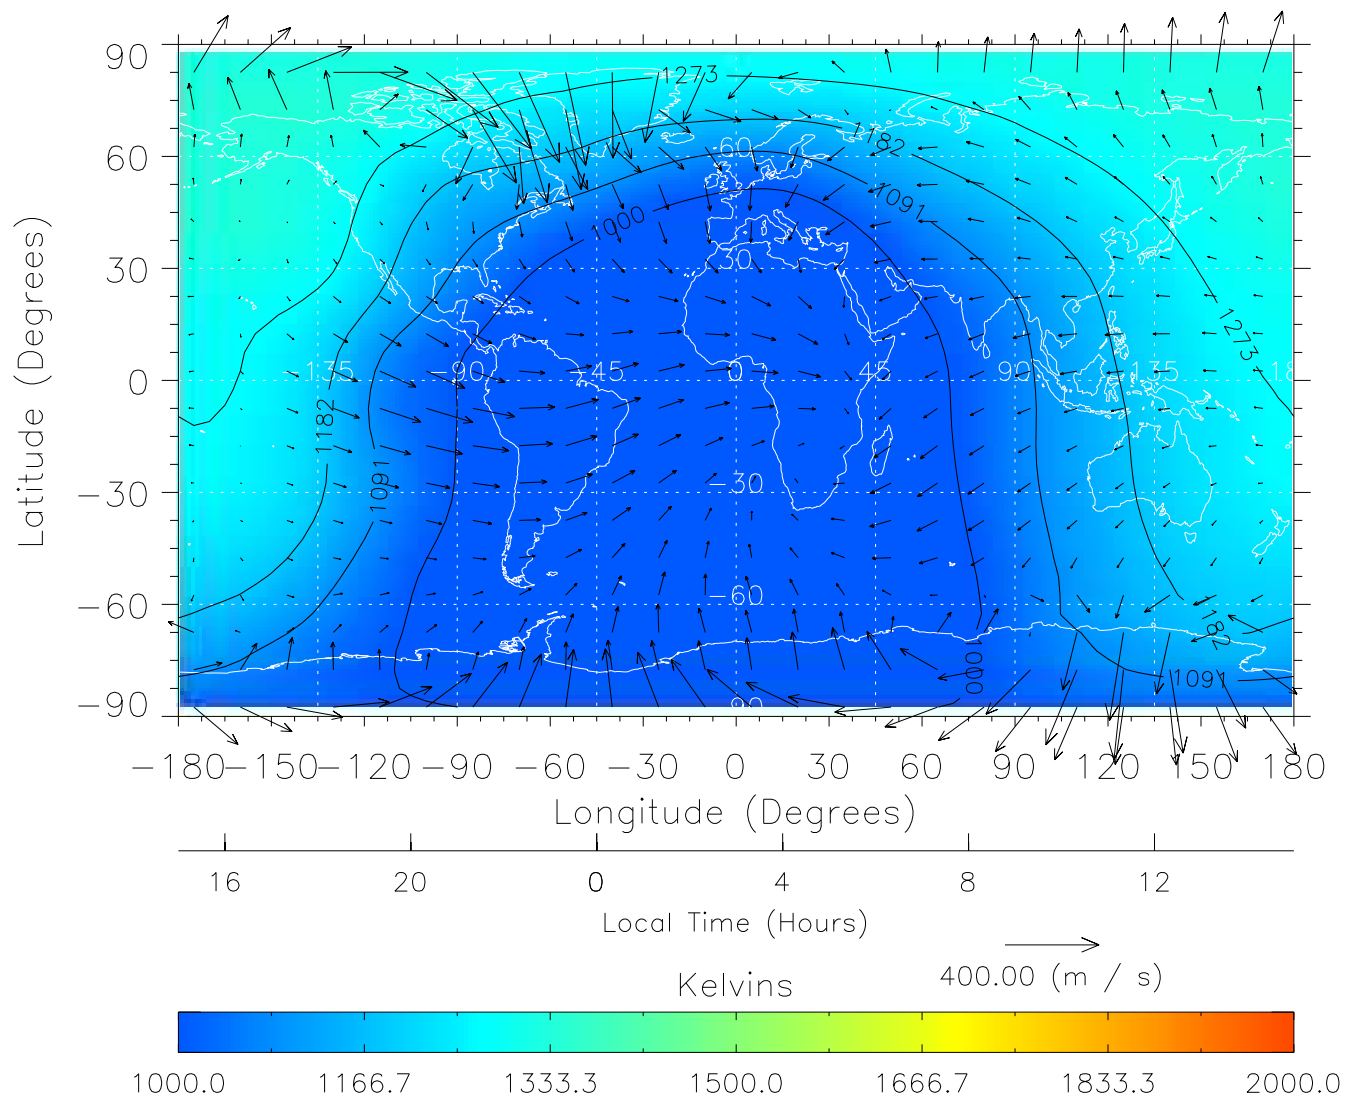

TIME-GCM MAP Temperature with Neutral Wind vectors  
ZP = 2.00 UT = 0.00 DOY = 107

Created: Thu Mar 10 15:04:18 2005

From: /tgcm/histories/secondary/April2002/April2002\_ASPENV1.6\_v1/17\_00.nc

TIME-GCM MAP Temperature with Neutral Wind vectors

ZP = 2.00 UT = 1.00 DOY = 107

Created: Thu Mar 10 15:04:18 2005

From: /tgcm/histories/secondary/April2002/April2002\_ASPENV1.6\_v1/17\_00.nc

TIME-GCM MAP Temperature with Neutral Wind vectors  
ZP = 2.00 UT = 2.00 DOY = 107

Created: Thu Mar 10 15:04:19 2005

From: /tgcm/histories/secondary/April2002/April2002\_ASPENV1.6\_v1/17\_00.nc

TIME-GCM MAP Temperature with Neutral Wind vectors

ZP = 2.00 UT = 3.00 DOY = 107

Created: Thu Mar 10 15:04:19 2005