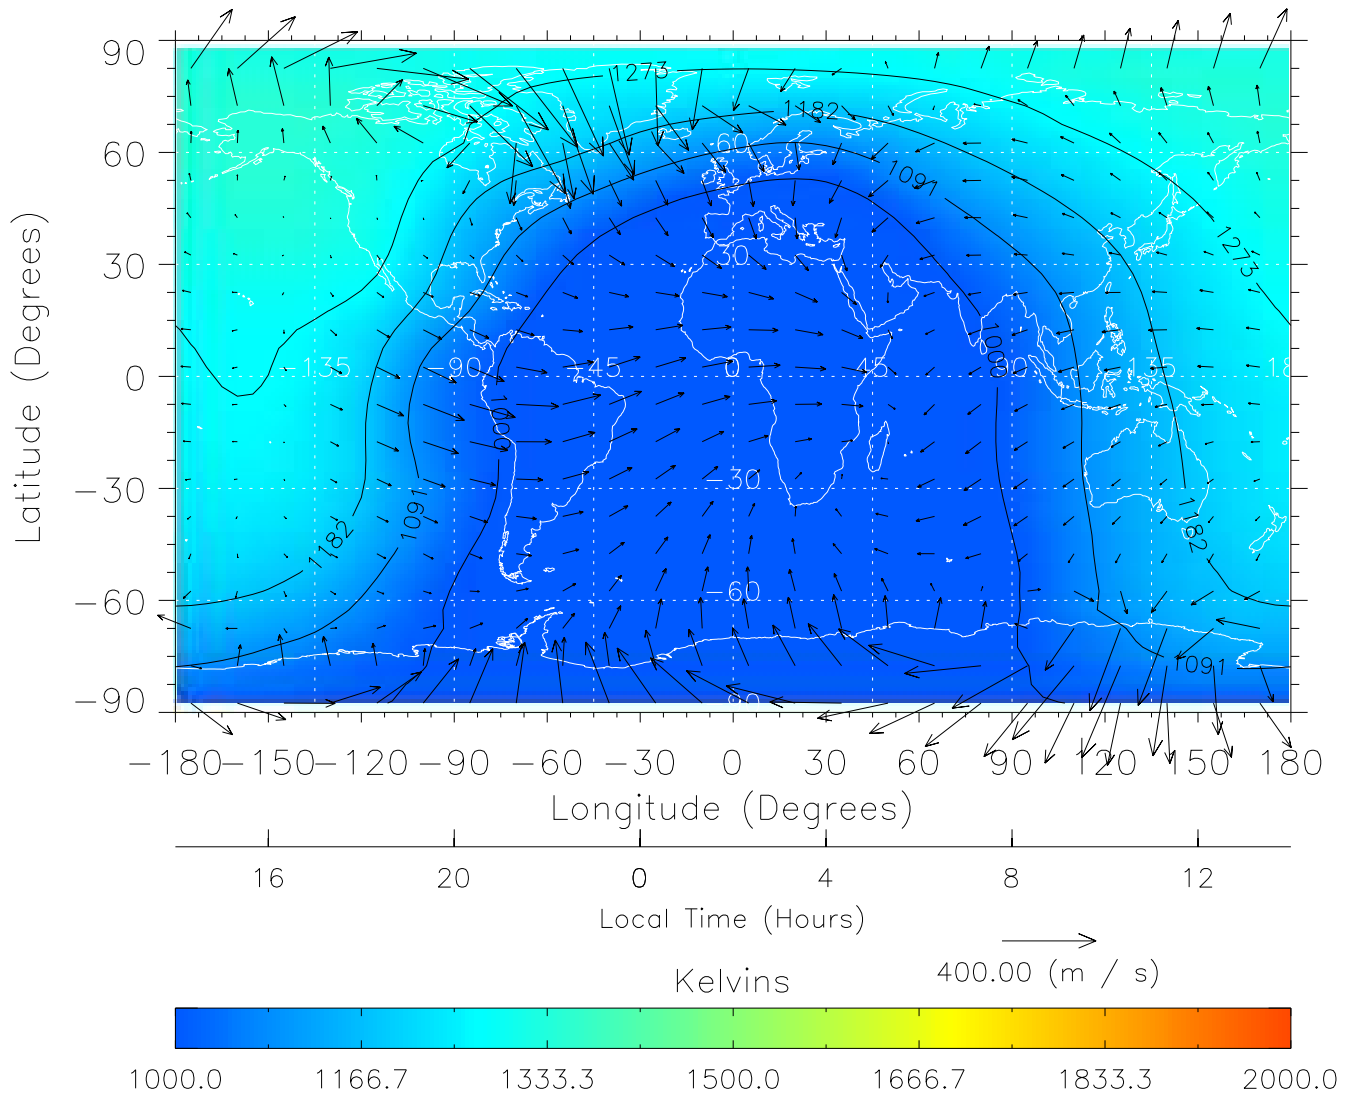

TIME-GCM MAP Temperature with Neutral Wind vectors  
ZP = 2.00 UT = 0.00 DOY = 107

Created: Thu Mar 10 15:04:18 2005

From: /tgcm/histories/secondary/April2002/April2002\_ASPENV1.6\_v1/17\_00.nc

TIME-GCM MAP Temperature with Neutral Wind vectors

ZP = 2.00 UT = 1.00 DOY = 107

Created: Thu Mar 10 15:04:18 2005

From: /tgcm/histories/secondary/April2002/April2002\_ASPENV1.6\_v1/17\_00.nc

TIME-GCM MAP Temperature with Neutral Wind vectors  
ZP = 2.00 UT = 2.00 DOY = 107

Created: Thu Mar 10 15:04:19 2005

From: /tgcm/histories/secondary/April2002/April2002\_ASPENV1.6\_v1/17\_00.nc

TIME-GCM MAP Temperature with Neutral Wind vectors

ZP = 2.00 UT = 3.00 DOY = 107

Created: Thu Mar 10 15:04:19 2005