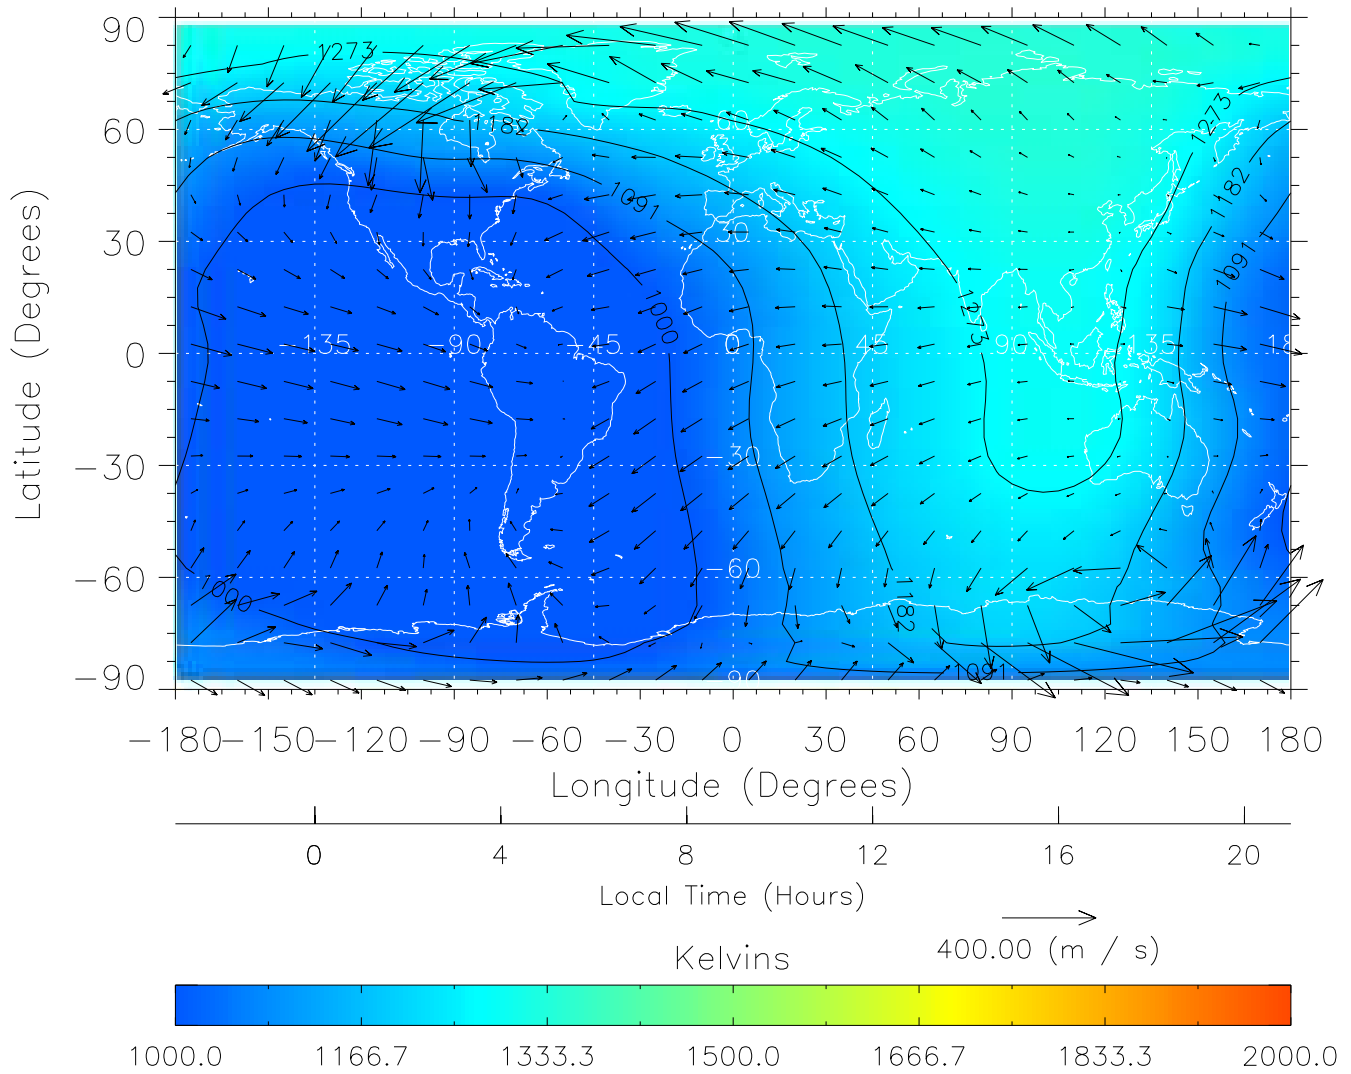

From: /tgcm/histories/secondary/April2002/April2002\_ASPENV1.6\_v1/17\_00.nc

TIME-GCM MAP Temperature with Neutral Wind vectors  
ZP = 2.00 UT = 8.00 DOY = 107

Created: Thu Mar 10 15:04:21 2005

From: /tgcm/histories/secondary/April2002/April2002\_ASPENV1.6\_v1/17\_00.nc

TIME-GCM MAP Temperature with Neutral Wind vectors  
ZP = 2.00 UT = 9.00 DOY = 107

Created: Thu Mar 10 15:04:21 2005

From: /tgcm/histories/secondary/April2002/April2002\_ASPENV1.6\_v1/17\_00.nc

TIME-GCM MAP Temperature with Neutral Wind vectors  
ZP = 2.00 UT = 10.00 DOY = 107