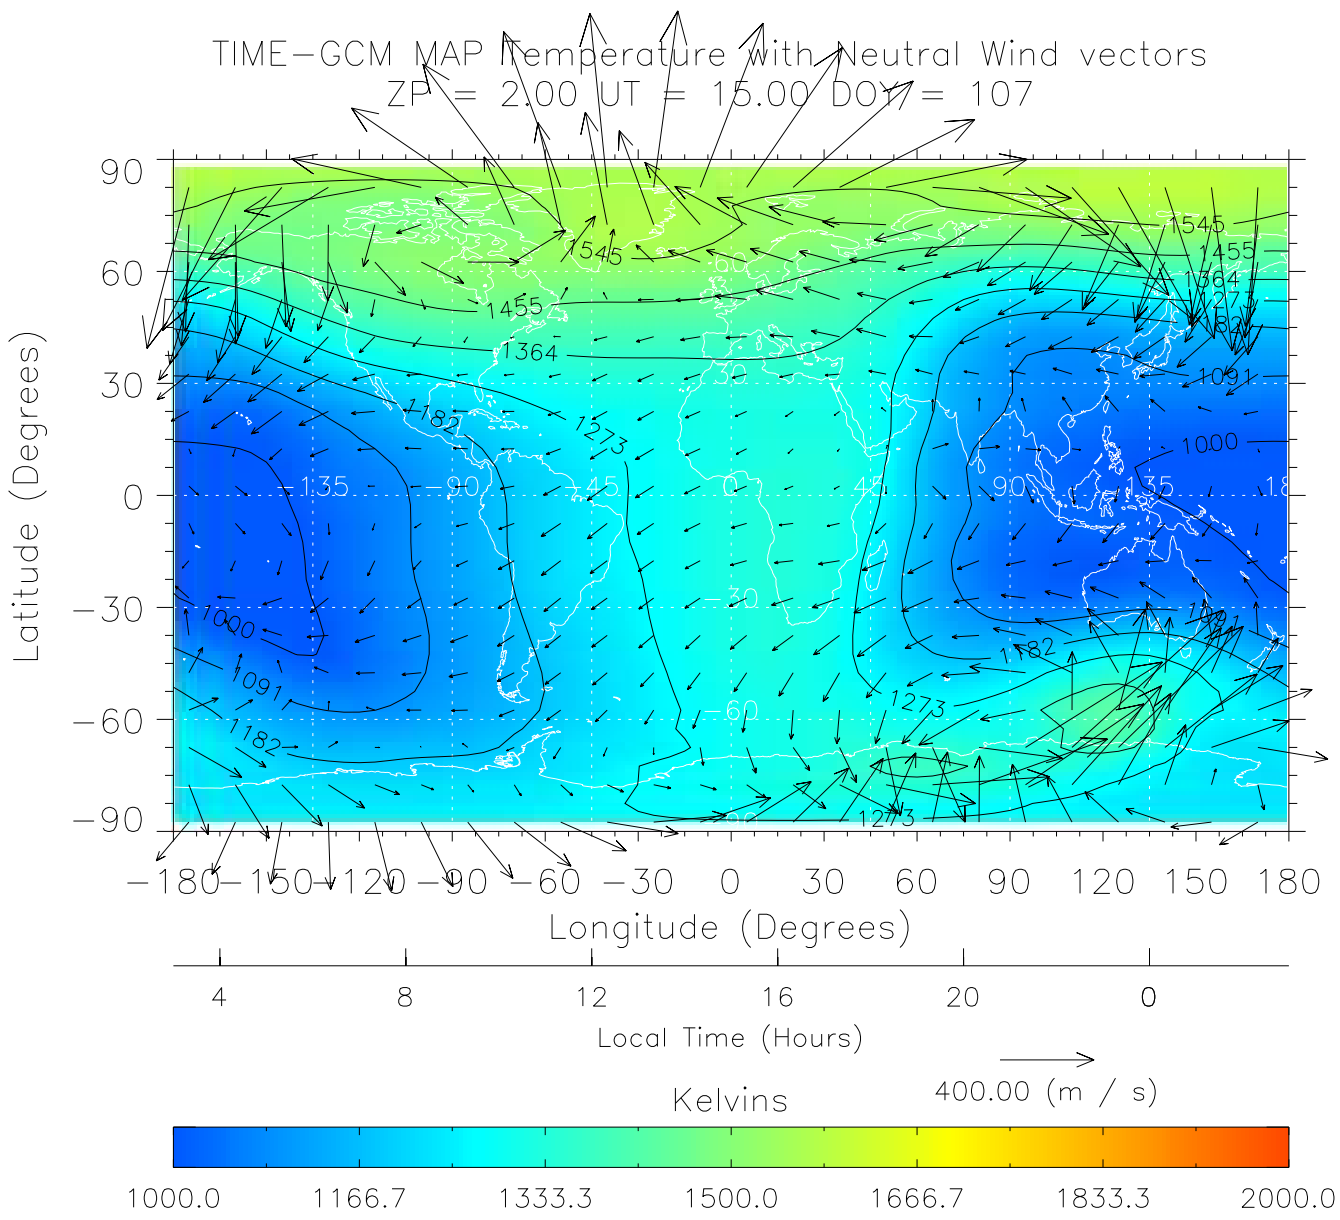

Created: Thu Mar 10 15:04:23 2005

From: /tgcm/histories/secondary/April2002/April2002_ASPENV1.6_v1/17_12.nc