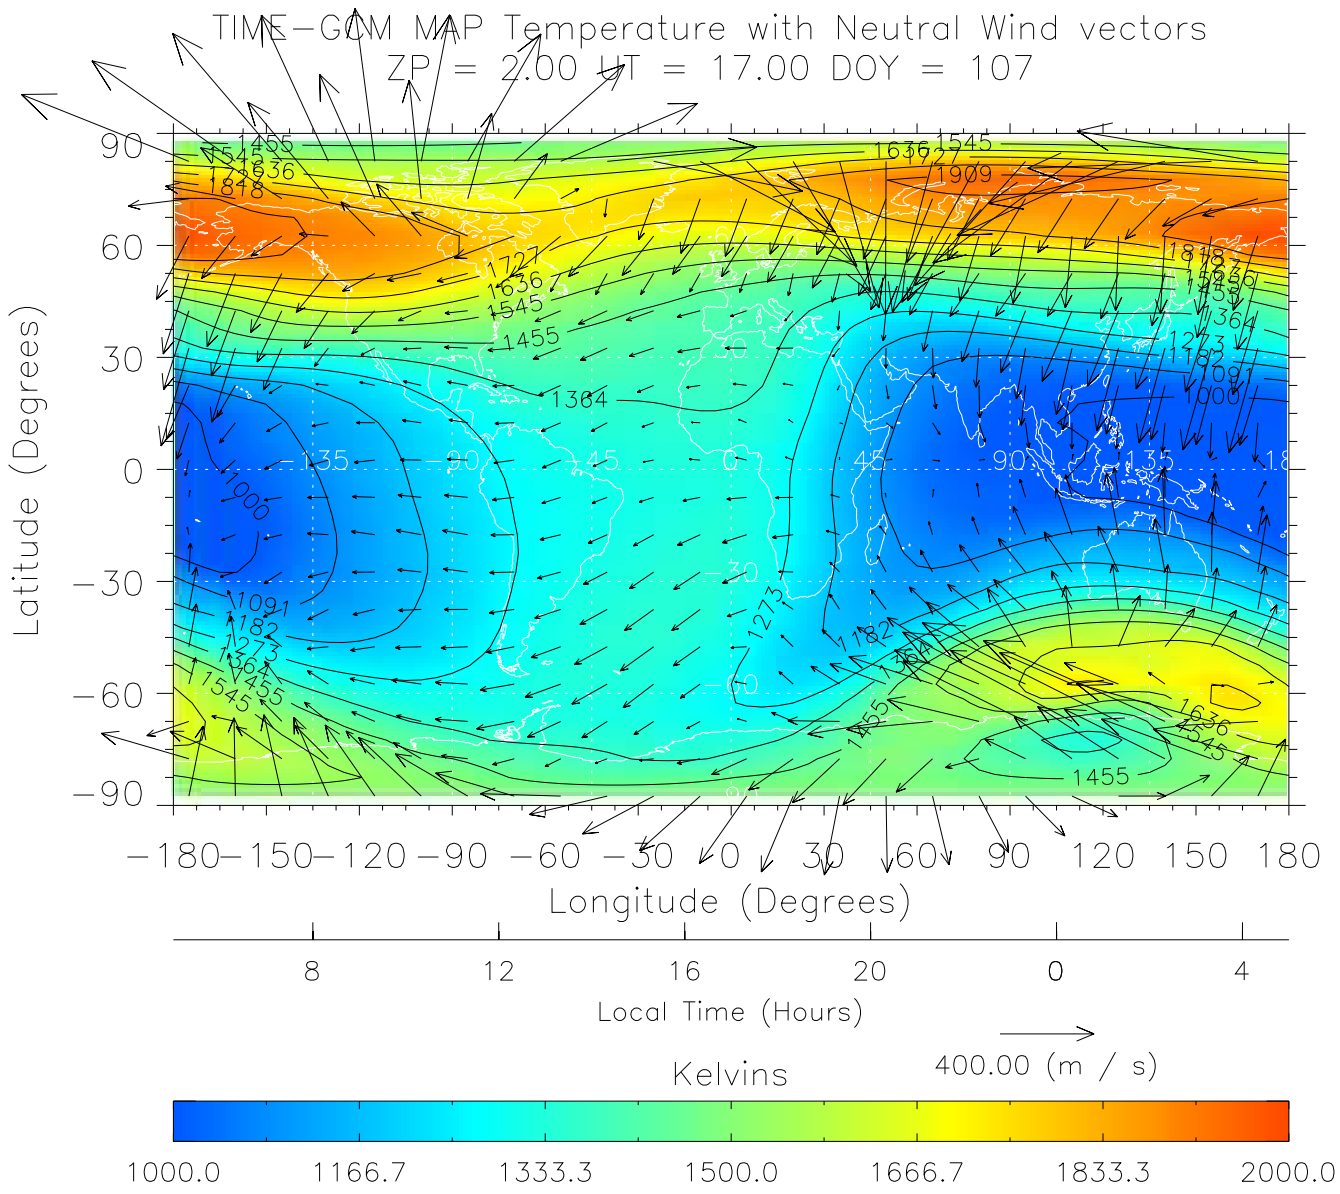

TIME-GCM MAP Temperature with Neutral Wind vectors

ZP = 2.00 UT = 16.00 DOY = 107

Created: Thu Mar 10 15:04:23 2005

From: /tgcm/histories/secondary/April2002/April2002\_ASPENV1.6\_v1/17\_12.nc

Created: Thu Mar 10 15:04:24 2005