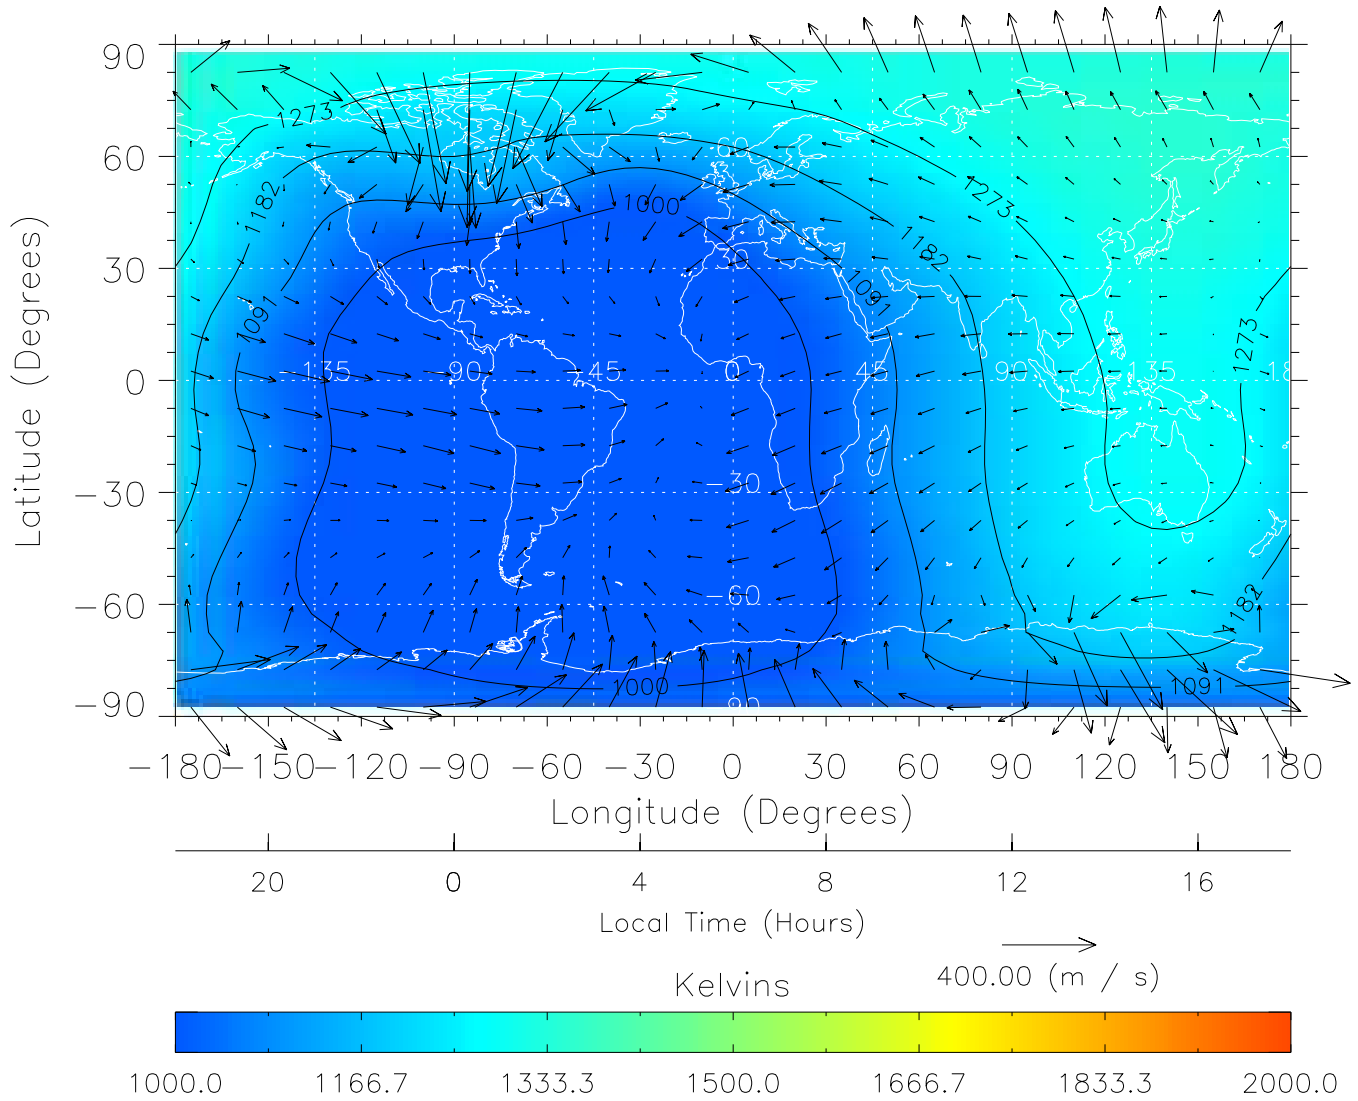

Created: Thu Mar 10 15:04:19 2005

From: /tgcm/histories/secondary/April2002/April2002\_ASPENV1.6\_v1/17\_00.nc

TIME-GCM MAP Temperature with Neutral Wind vectors

ZP = 2.00 UT = 3.00 DOY = 107

Created: Thu Mar 10 15:04:19 2005

From: /tgcm/histories/secondary/April2002/April2002\_ASPENV1.6\_v1/17\_00.nc

TIME-GCM MAP Temperature with Neutral Wind vectors  
ZP = 2.00 UT = 4.00 DOY = 107

Created: Thu Mar 10 15:04:19 2005

From: /tgcm/histories/secondary/April2002/April2002\_ASPENV1.6\_v1/17\_00.nc

TIME-GCM MAP Temperature with Neutral Wind vectors  
ZP = 2.00 UT = 5.00 DOY = 107

Created: Thu Mar 10 15:04:20 2005

From: /tgcm/histories/secondary/April2002/April2002\_ASPENV1.6\_v1/17\_00.nc

TIME-GCM MAP Temperature with Neutral Wind vectors  
ZP = 2.00 UT = 6.00 DOY = 107