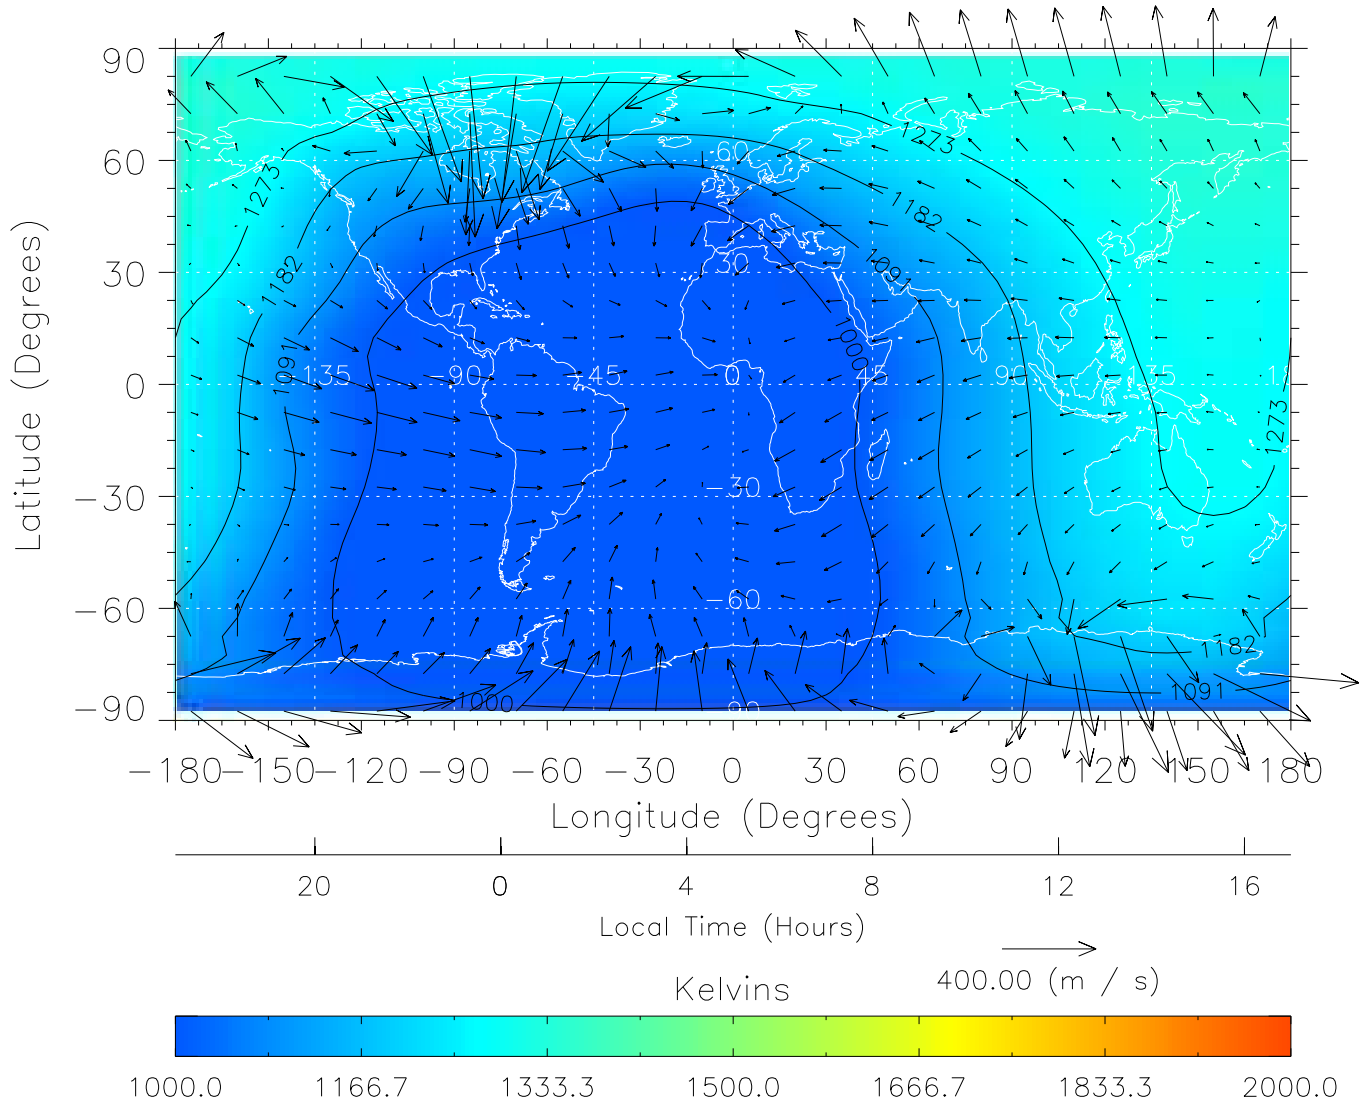

Created: Thu Mar 10 15:04:19 2005

From: /tgcm/histories/secondary/April2002/April2002\_ASPENV1.6\_v1/17\_00.nc

TIME-GCM MAP Temperature with Neutral Wind vectors

ZP = 2.00 UT = 3.00 DOY = 107

Created: Thu Mar 10 15:04:19 2005

From: /tgcm/histories/secondary/April2002/April2002\_ASPENV1.6\_v1/17\_00.nc

TIME-GCM MAP Temperature with Neutral Wind vectors  
ZP = 2.00 UT = 4.00 DOY = 107

Created: Thu Mar 10 15:04:19 2005

From: /tgcm/histories/secondary/April2002/April2002\_ASPENV1.6\_v1/17\_00.nc

TIME-GCM MAP Temperature with Neutral Wind vectors  
ZP = 2.00 UT = 5.00 DOY = 107

Created: Thu Mar 10 15:04:20 2005

From: /tgcm/histories/secondary/April2002/April2002\_ASPENV1.6\_v1/17\_00.nc

TIME-GCM MAP Temperature with Neutral Wind vectors  
ZP = 2.00 UT = 6.00 DOY = 107