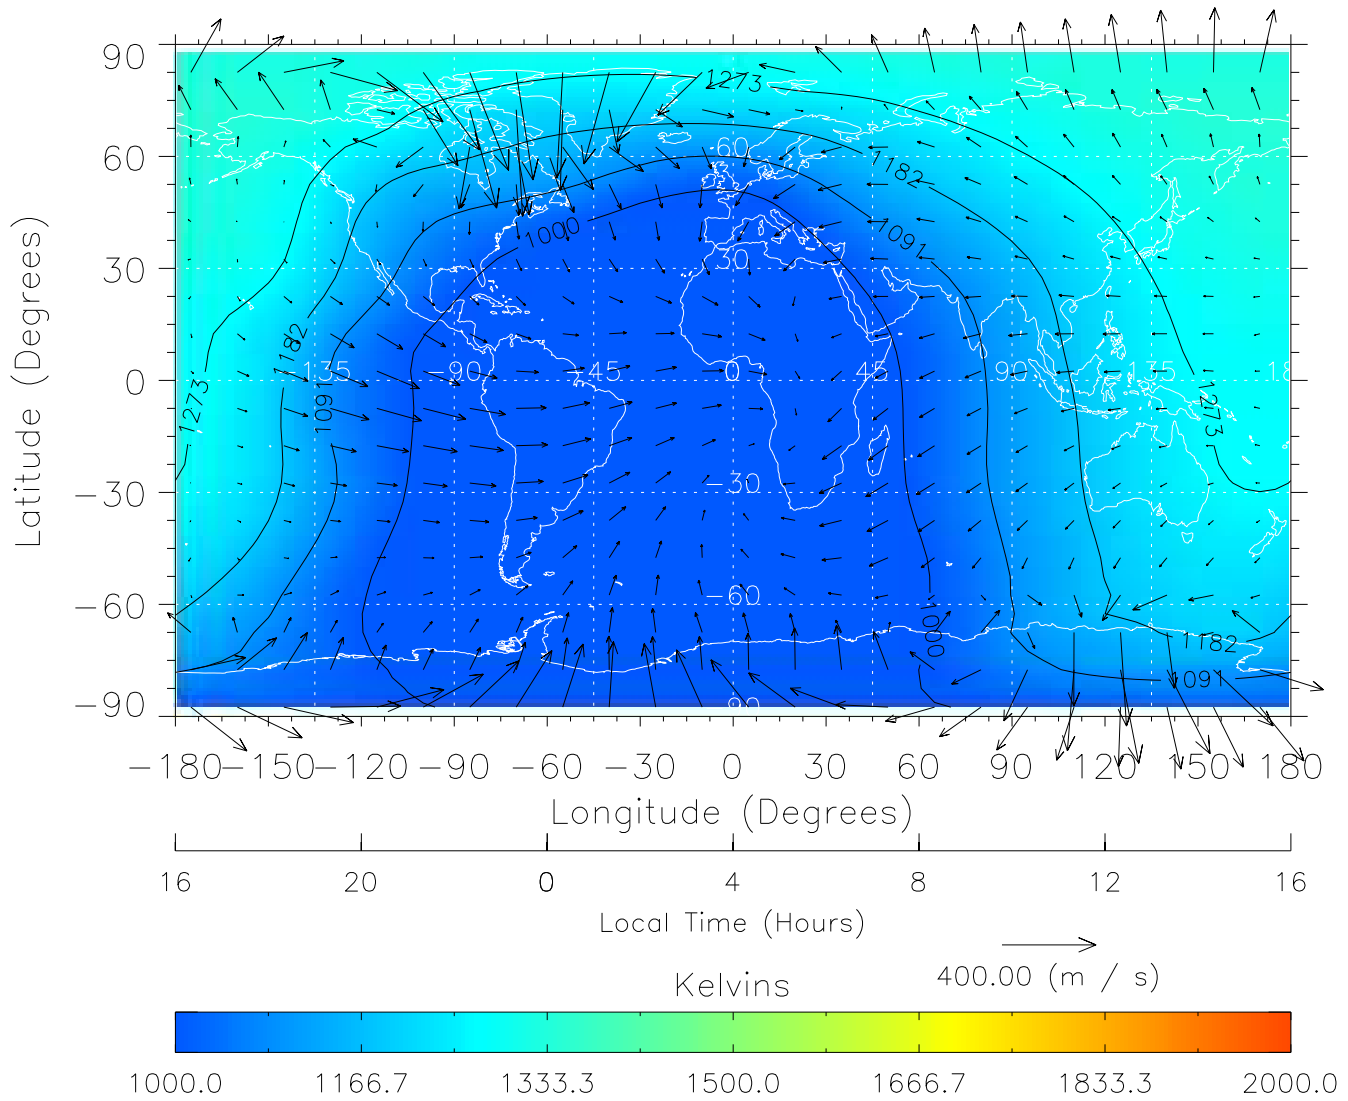

TIME-GCM MAP Temperature with Neutral Wind vectors  
ZP = 2.00 UT = 0.00 DOY = 107

Created: Thu Mar 10 15:04:18 2005

From: /tgcm/histories/secondary/April2002/April2002\_ASPENV1.6\_v1/17\_00.nc

TIME-GCM MAP Temperature with Neutral Wind vectors

Created: Thu Mar 10 15:04:19 2005

From: /tgcm/histories/secondary/April2002/April2002\_ASPENV1.6\_v1/17\_00.nc

TIME-GCM MAP Temperature with Neutral Wind vectors

ZP = 2.00 UT = 3.00 DOY = 107

Created: Thu Mar 10 15:04:19 2005

From: /tgcm/histories/secondary/April2002/April2002\_ASPENV1.6\_v1/17\_00.nc

TIME-GCM MAP Temperature with Neutral Wind vectors  
ZP = 2.00 UT = 4.00 DOY = 107

Created: Thu Mar 10 15:04:19 2005

From: /tgcm/histories/secondary/April2002/April2002\_ASPENV1.6\_v1/17\_00.nc

TIME-GCM MAP Temperature with Neutral Wind vectors  
ZP = 2.00 UT = 5.00 DOY = 107

Created: Thu Mar 10 15:04:20 2005

From: /tgcm/histories/secondary/April2002/April2002\_ASPENV1.6\_v1/17\_00.nc

TIME-GCM MAP Temperature with Neutral Wind vectors  
ZP = 2.00 UT = 6.00 DOY = 107