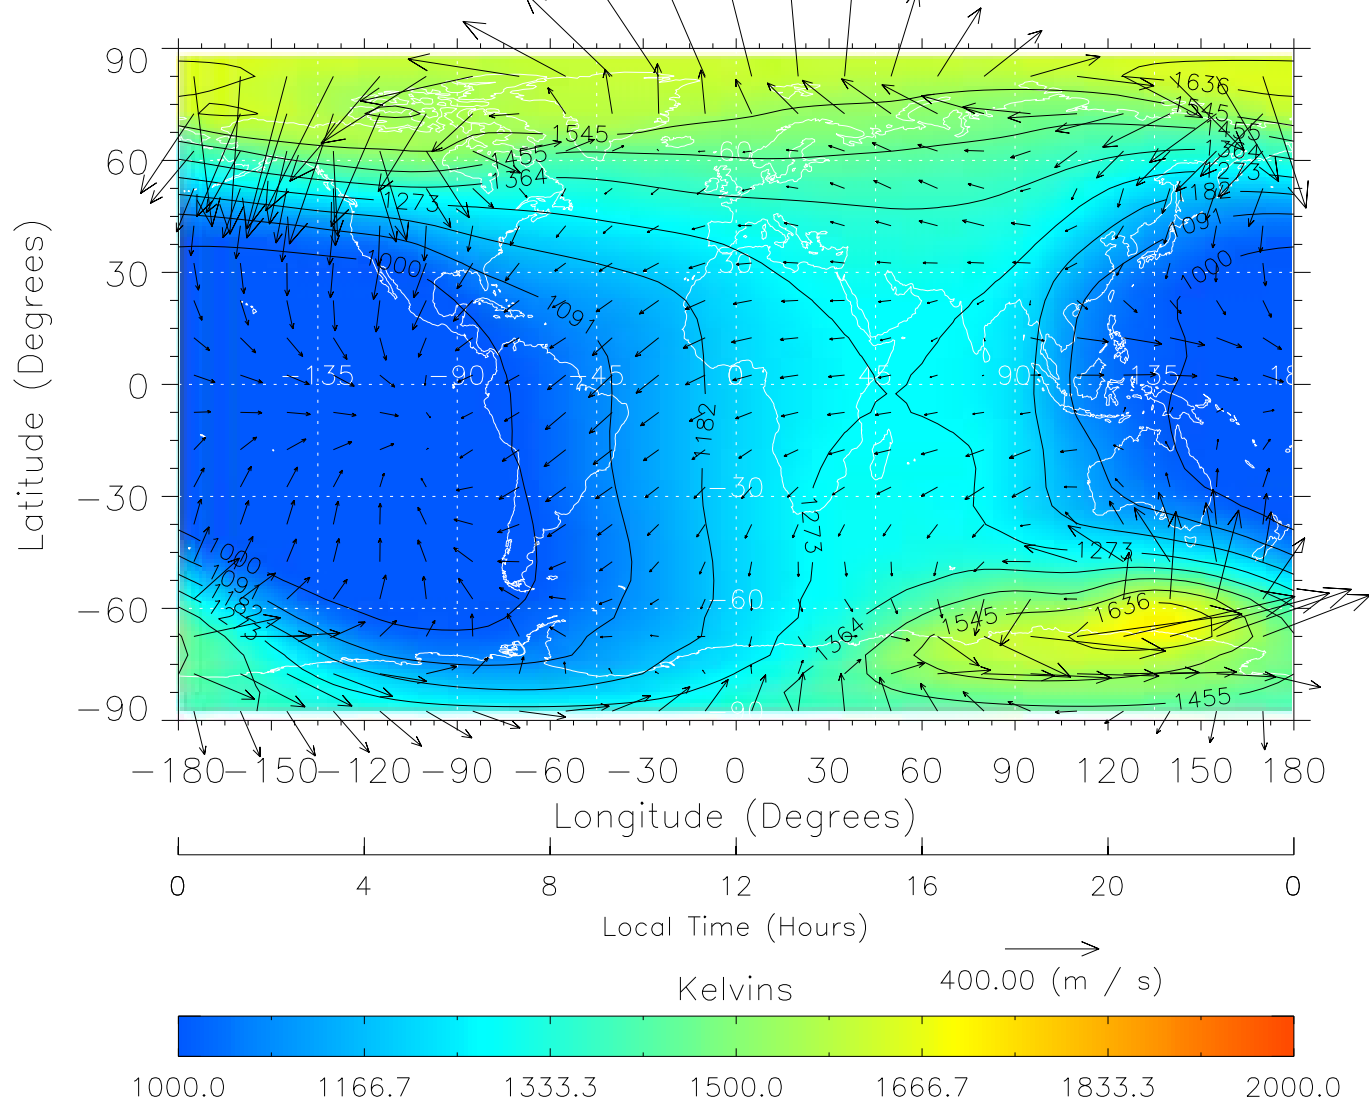

TIME-GCM MAP Temperature with Neutral Wind vectors

ZP = 2.00 UT = 12.00 DOY = 107

Created: Thu Mar 10 15:04:22 2005

From: /tgcm/histories/secondary/April2002/April2002_ASPENV1.6_v1/17_12.nc