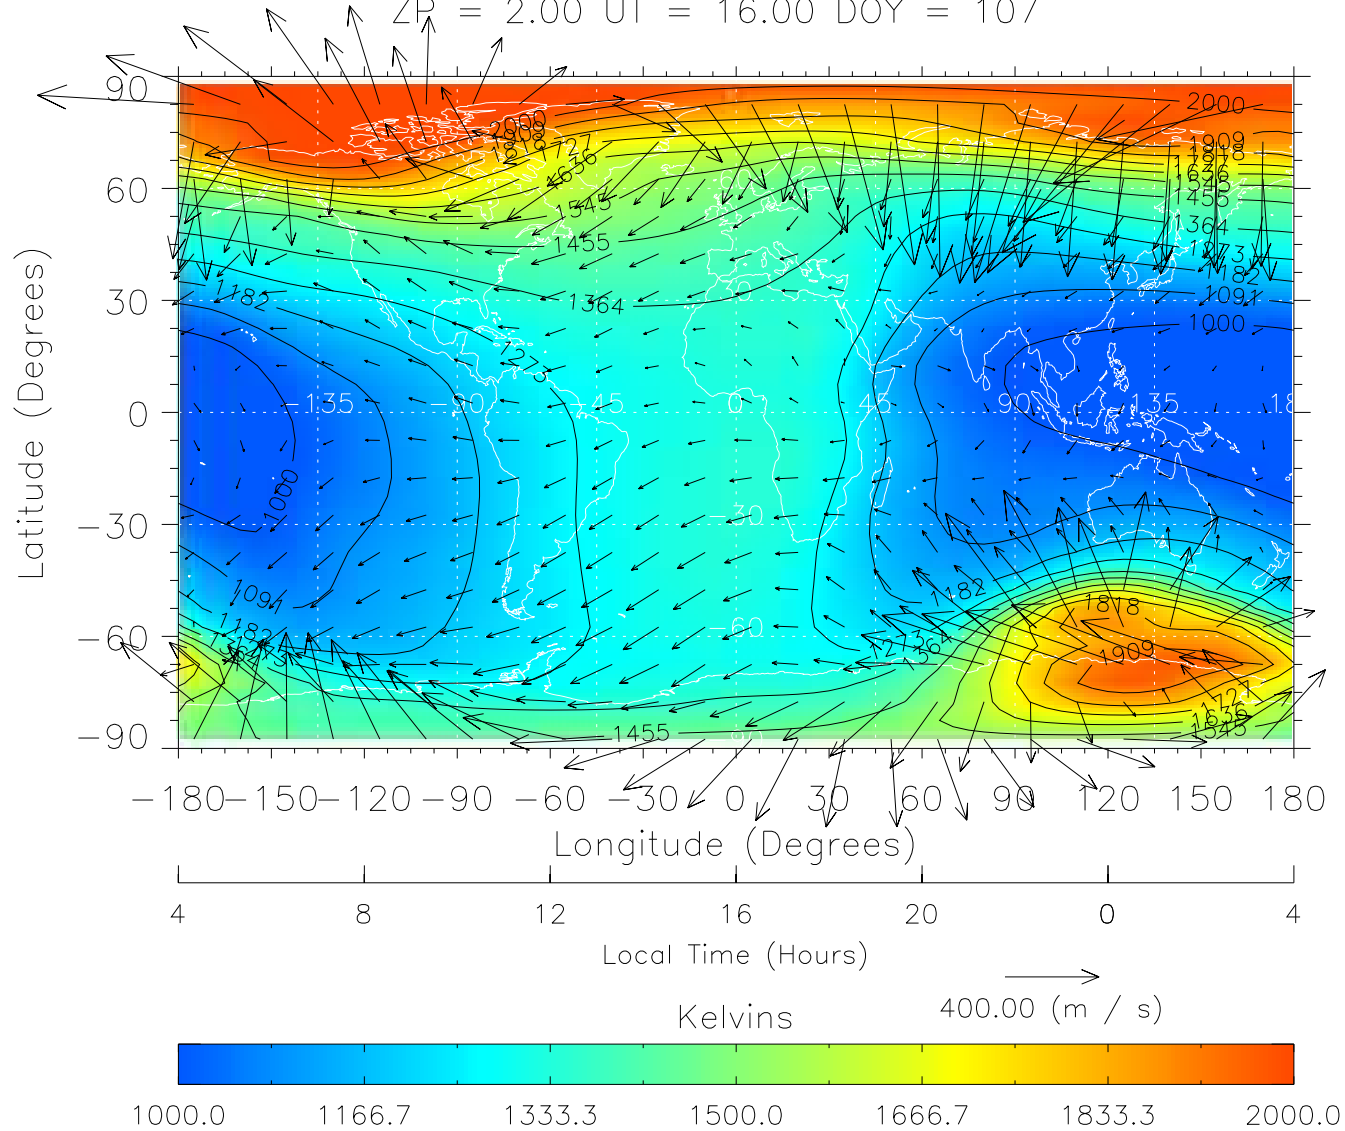

TIME-GCM MAP Temperature with Neutral Wind vectors

ZP = 2.00 UT = 16.00 DOY = 107

Created: Thu Mar 10 15:04:23 2005

From: /tgcm/histories/secondary/April2002/April2002\_ASPENV1.6\_v1/17\_12.nc

Created: Thu Mar 10 15:04:24 2005