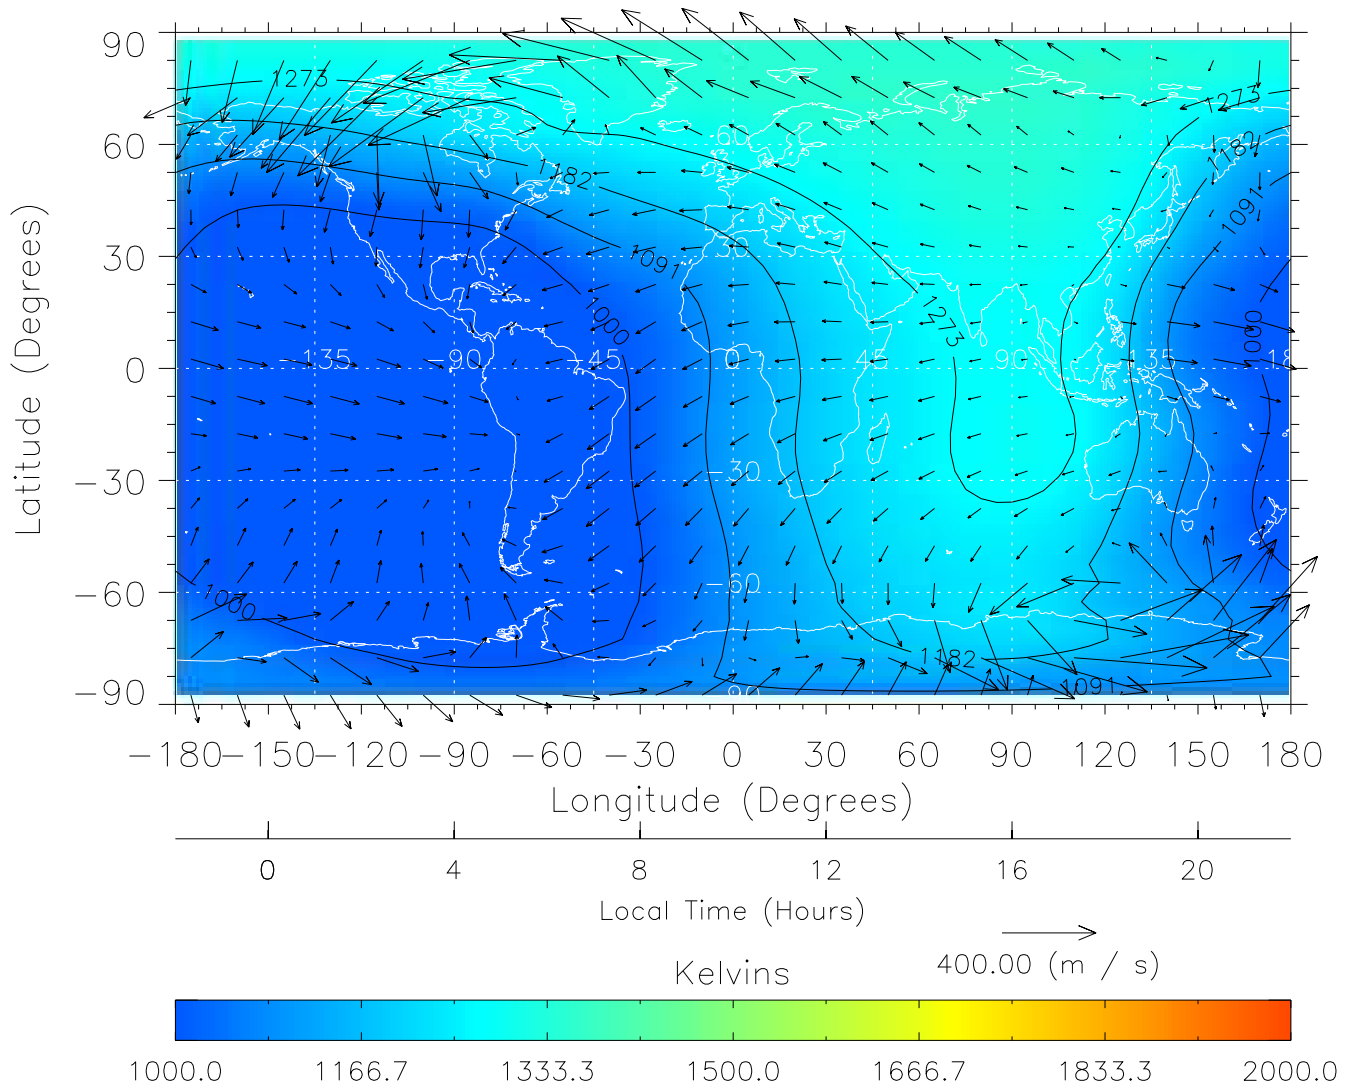

From: /tgcm/histories/secondary/April2002/April2002\_ASPENV1.6\_v1/17\_00.nc

TIME-GCM MAP Temperature with Neutral Wind vectors  
ZP = 2.00 UT = 8.00 DOY = 107

Created: Thu Mar 10 15:04:21 2005

From: /tgcm/histories/secondary/April2002/April2002\_ASPENV1.6\_v1/17\_00.nc

TIME-GCM MAP Temperature with Neutral Wind vectors  
ZP = 2.00 UT = 9.00 DOY = 107

Created: Thu Mar 10 15:04:21 2005

From: /tgcm/histories/secondary/April2002/April2002\_ASPENV1.6\_v1/17\_00.nc

TIME-GCM MAP Temperature with Neutral Wind vectors  
ZP = 2.00 UT = 10.00 DOY = 107