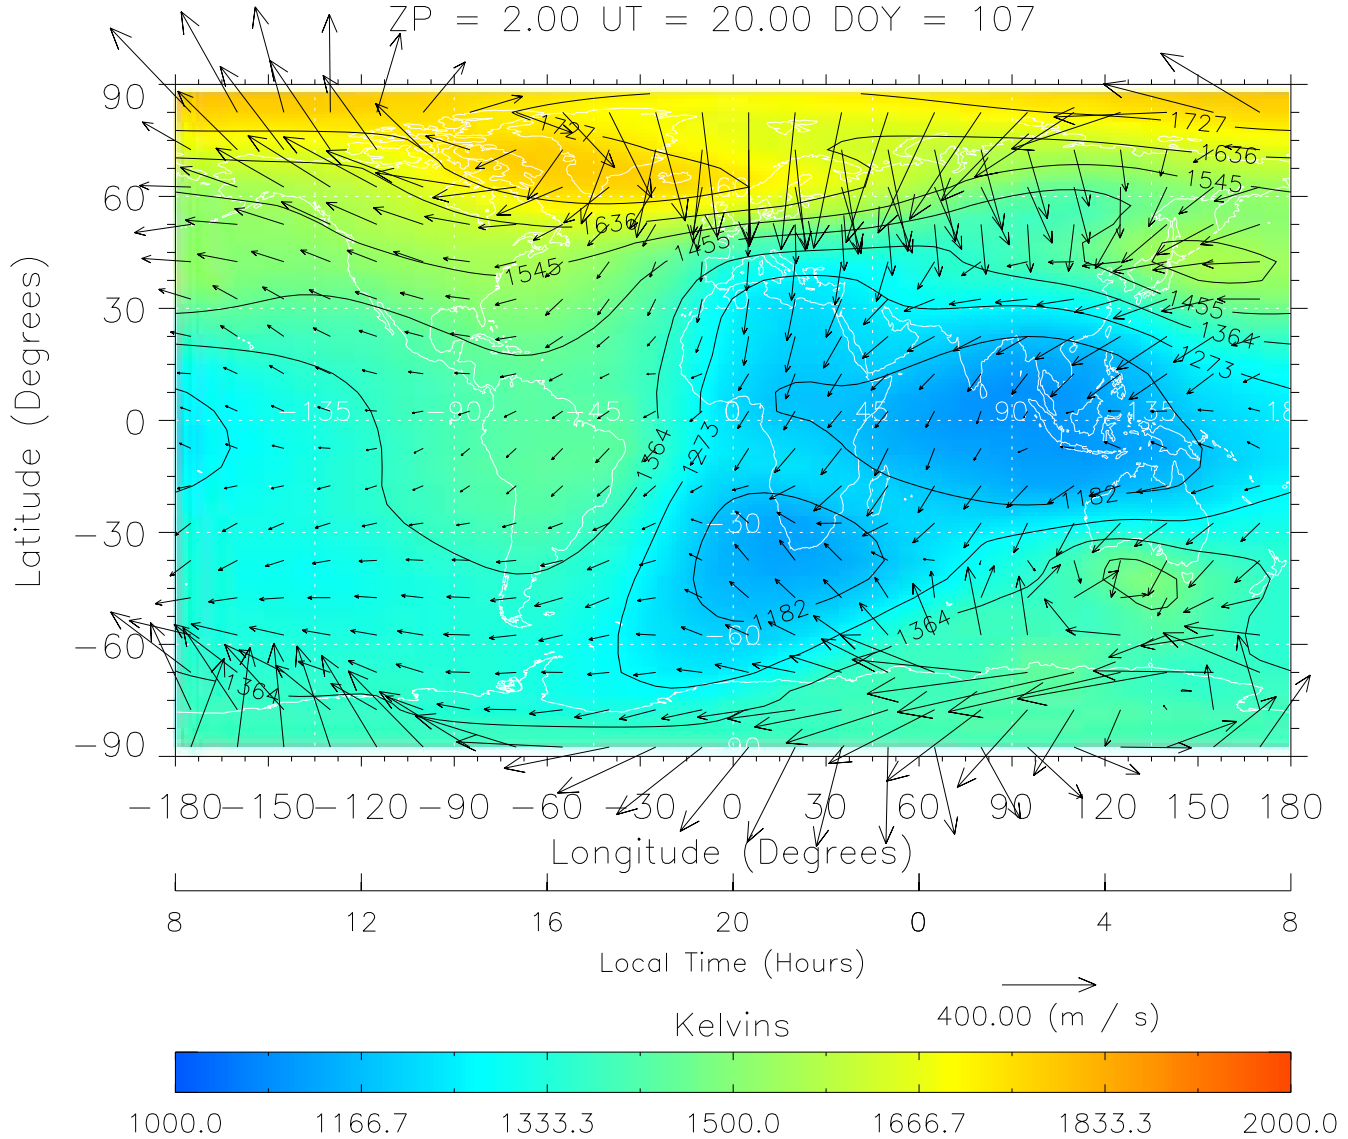

From: /tgcm/histories/secondary/April2002/April2002\_ASPENV1.6\_v1/17\_12.nc

TIME-GCM MAP Temperature with Neutral Wind vectors

ZP = 2.00 UT = 20.00 DOY = 107

Created: Thu Mar 10 15:04:25 2005

From: /tgcm/histories/secondary/April2002/April2002\_ASPENV1.6\_v1/17\_12.nc