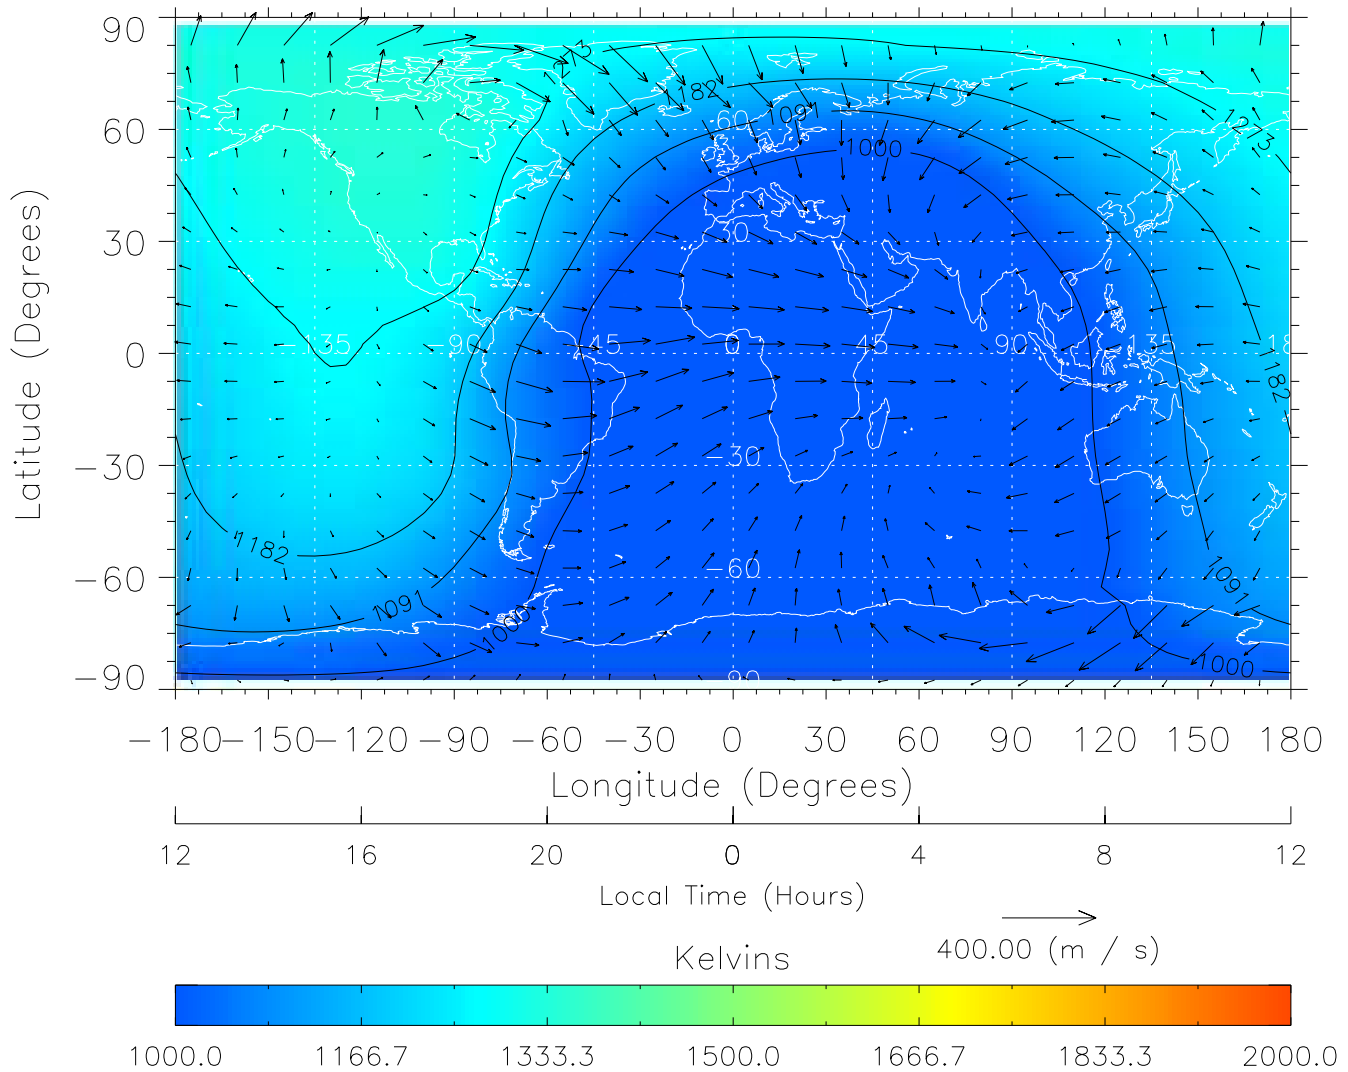

TIME-GCM MAP Temperature with Neutral Wind vectors  
ZP = 2.00 UT = 0.00 DOY = 107

Created: Thu Mar 10 15:04:18 2005

From: /tgcm/histories/secondary/April2002/April2002\_ASPENV1.6\_v1/17\_00.nc

TIME-GCM MAP Temperature with Neutral Wind vectors

ZP = 2.00 UT = 1.00 DOY = 107

Created: Thu Mar 10 15:04:18 2005

From: /tgcm/histories/secondary/April2002/April2002\_ASPENV1.6\_v1/17\_00.nc

TIME-GCM MAP Temperature with Neutral Wind vectors  
ZP = 2.00 UT = 2.00 DOY = 107

Created: Thu Mar 10 15:04:19 2005

From: /tgcm/histories/secondary/April2002/April2002\_ASPENV1.6\_v1/17\_00.nc

TIME-GCM MAP Temperature with Neutral Wind vectors

ZP = 2.00 UT = 3.00 DOY = 107

Created: Thu Mar 10 15:04:19 2005