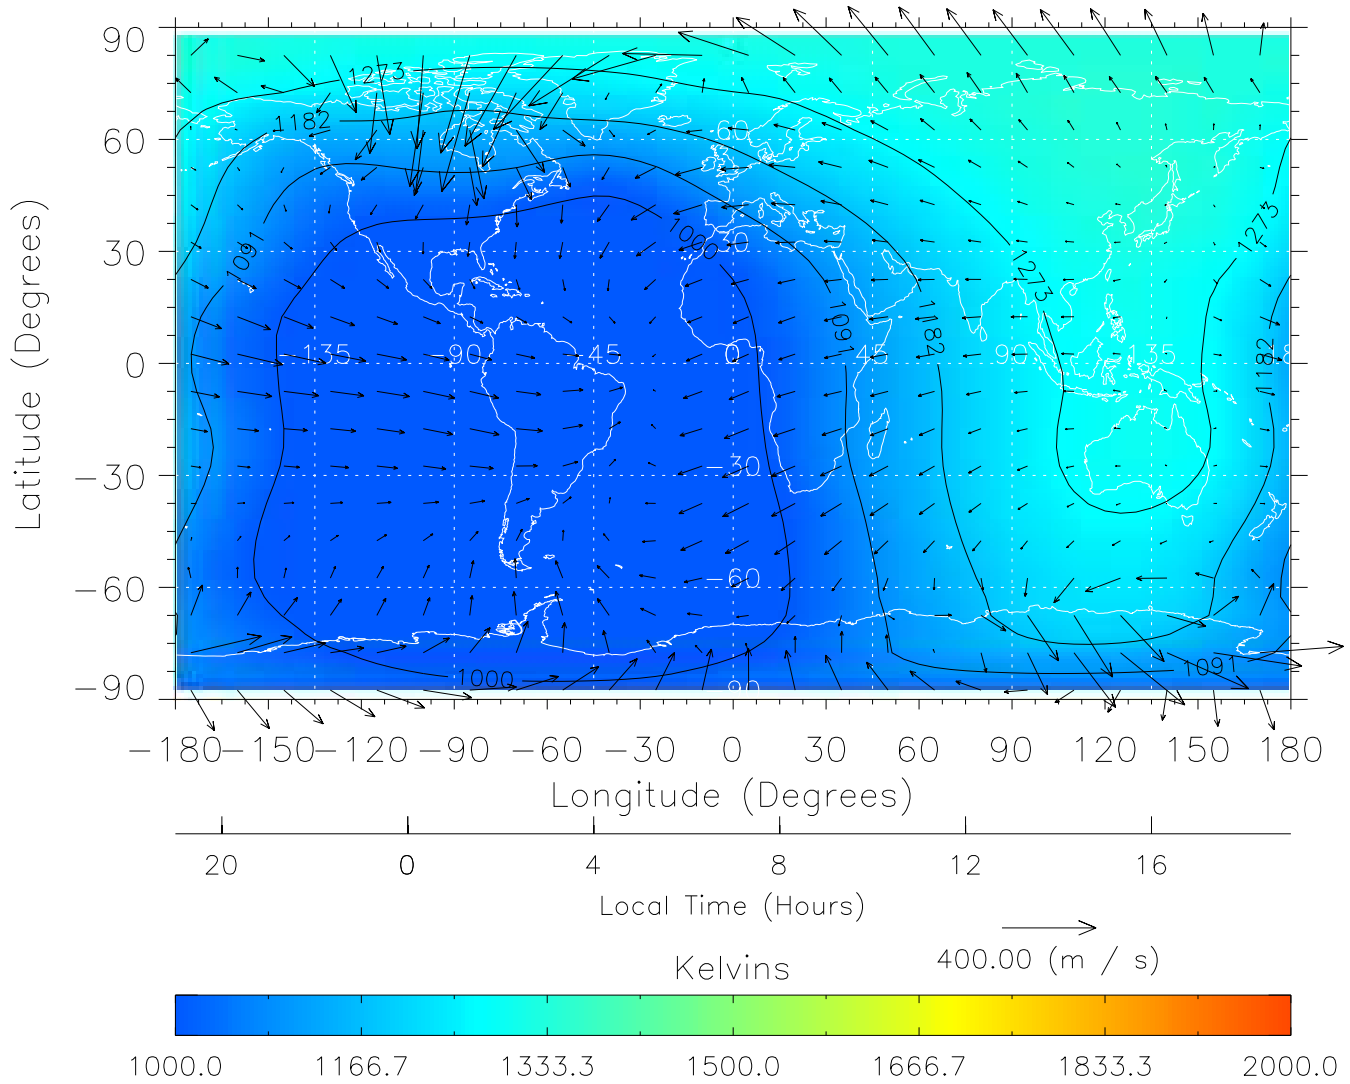

TIME-GCM MAP Temperature with Neutral Wind vectors  
ZP = 2.00 UT = 5.00 DOY = 107

Created: Thu Mar 10 15:04:20 2005

From: /tgcm/histories/secondary/April2002/April2002\_ASPENV1.6\_v1/17\_00.nc

TIME-GCM MAP Temperature with Neutral Wind vectors  
ZP = 2.00 UT = 6.00 DOY = 107

Created: Thu Mar 10 15:04:20 2005

From: /tgcm/histories/secondary/April2002/April2002\_ASPENV1.6\_v1/17\_00.nc

TIME-GCM MAP Temperature with Neutral Wind vectors  
ZP = 2.00 UT = 7.00 DOY = 107

Created: Thu Mar 10 15:04:20 2005