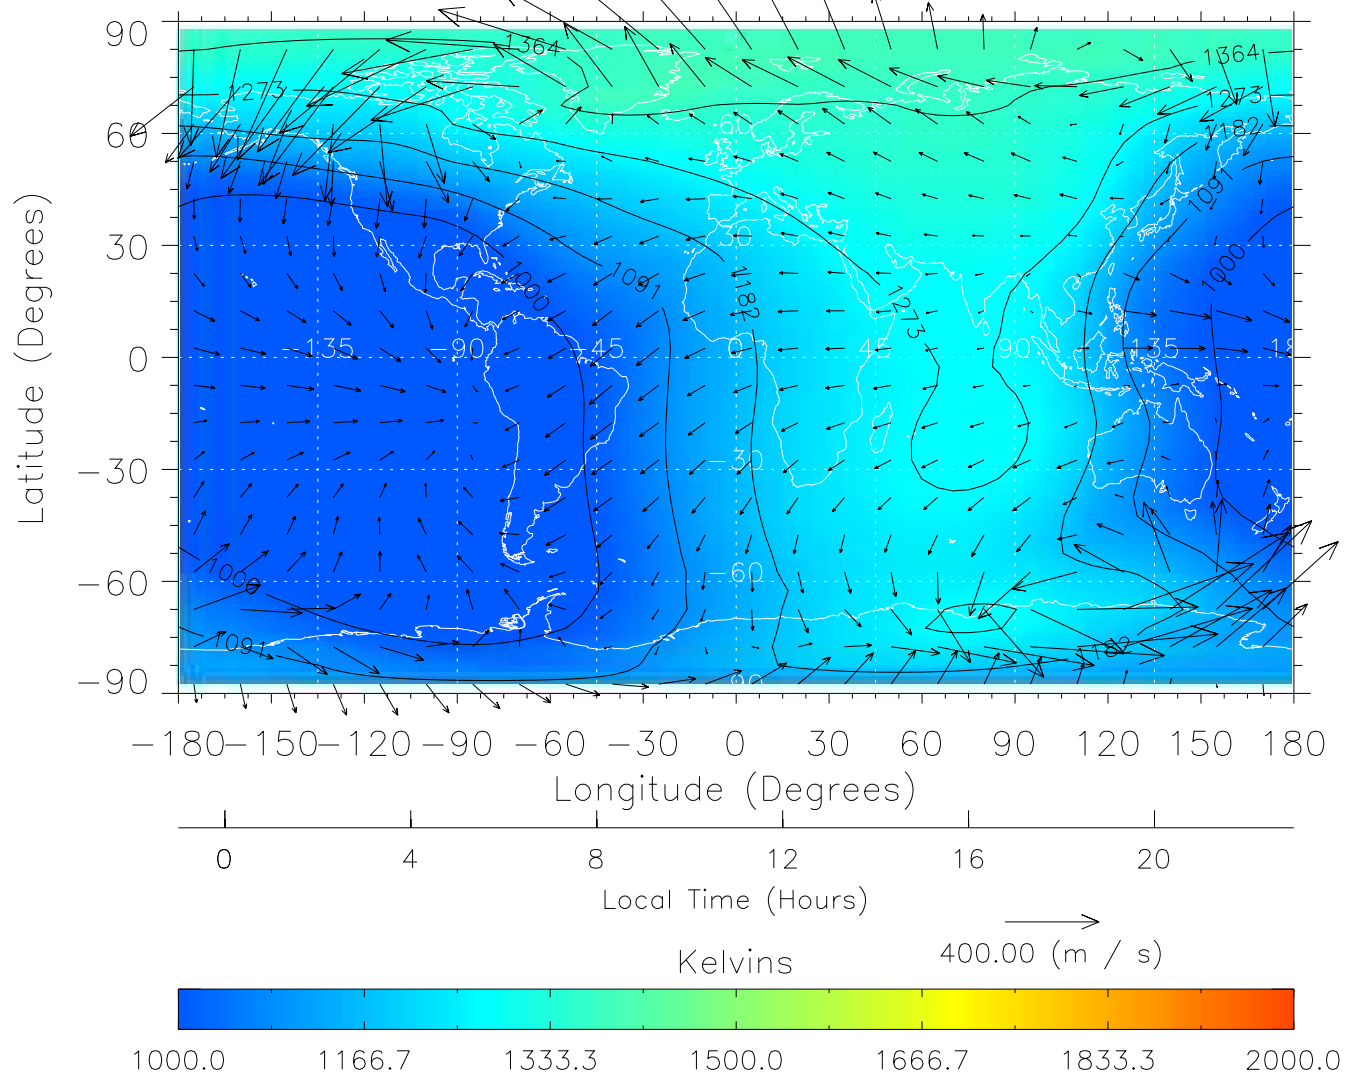

TIME-GCM MAP Temperature with Neutral Wind vectors

ZP = 2.00 UT = 11.00 DOY = 107

Created: Thu Mar 10 15:04:22 2005

From: /tgcm/histories/secondary/April2002/April2002_ASPENV1.6_v1/17_00.nc