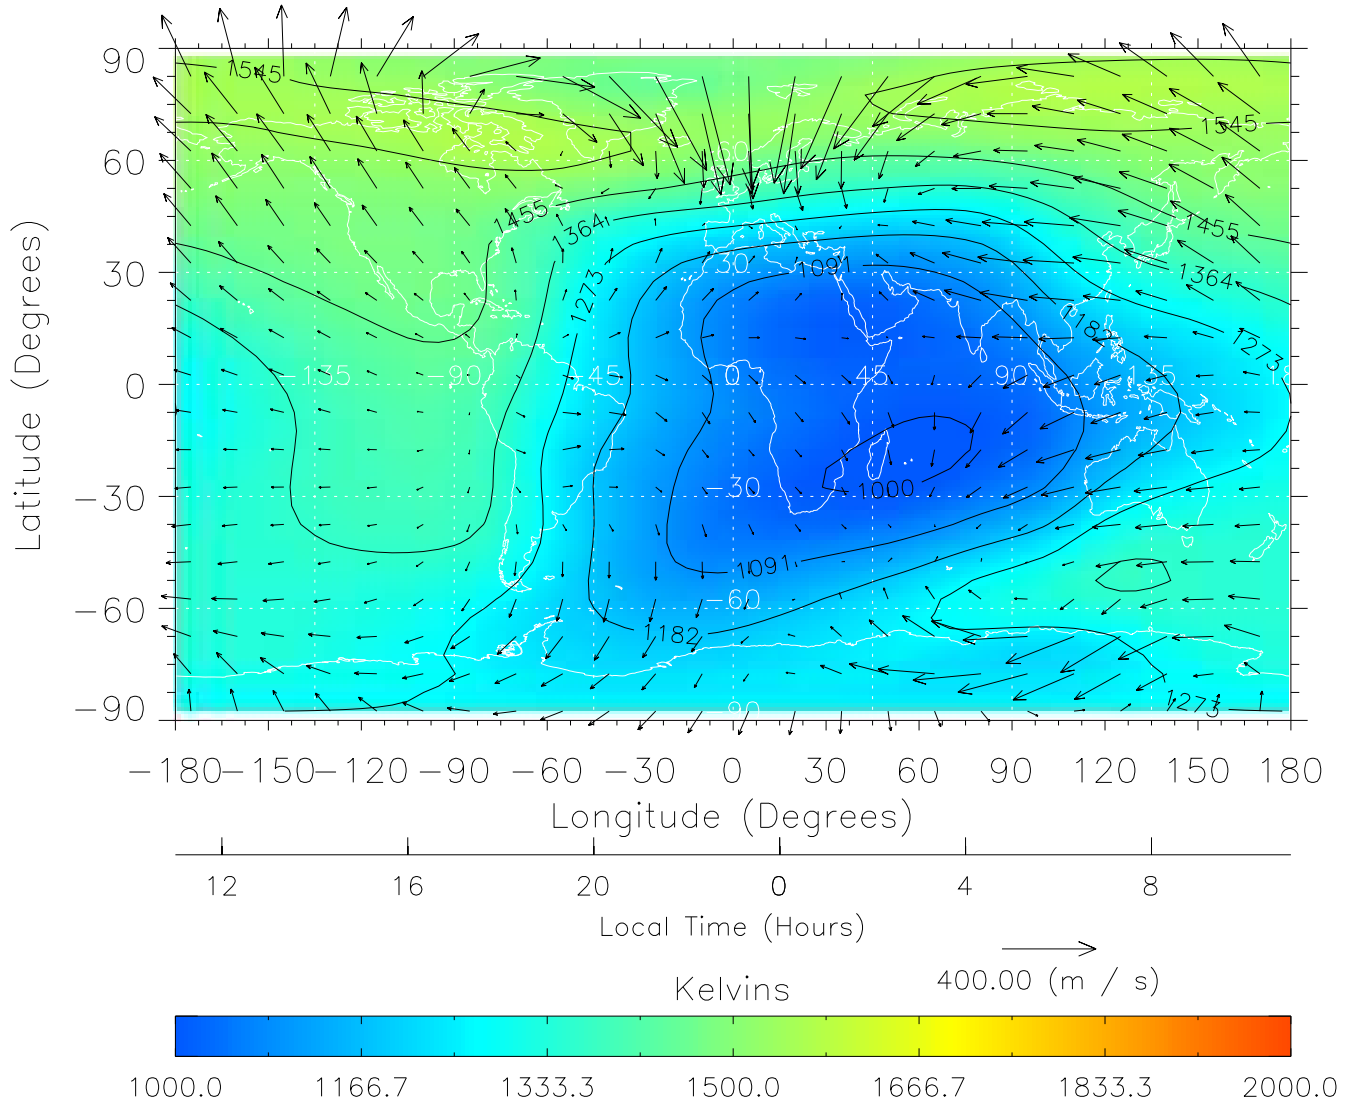

TIME-GCM MAP Temperature with Neutral Wind vectors
ZP = 2.00 UT = 23.00 DOY = 107

Created: Thu Mar 10 15:04:26 2005

From: /tgcm/histories/secondary/April2002/April2002_ASPENV1.6_v1/17_12.nc