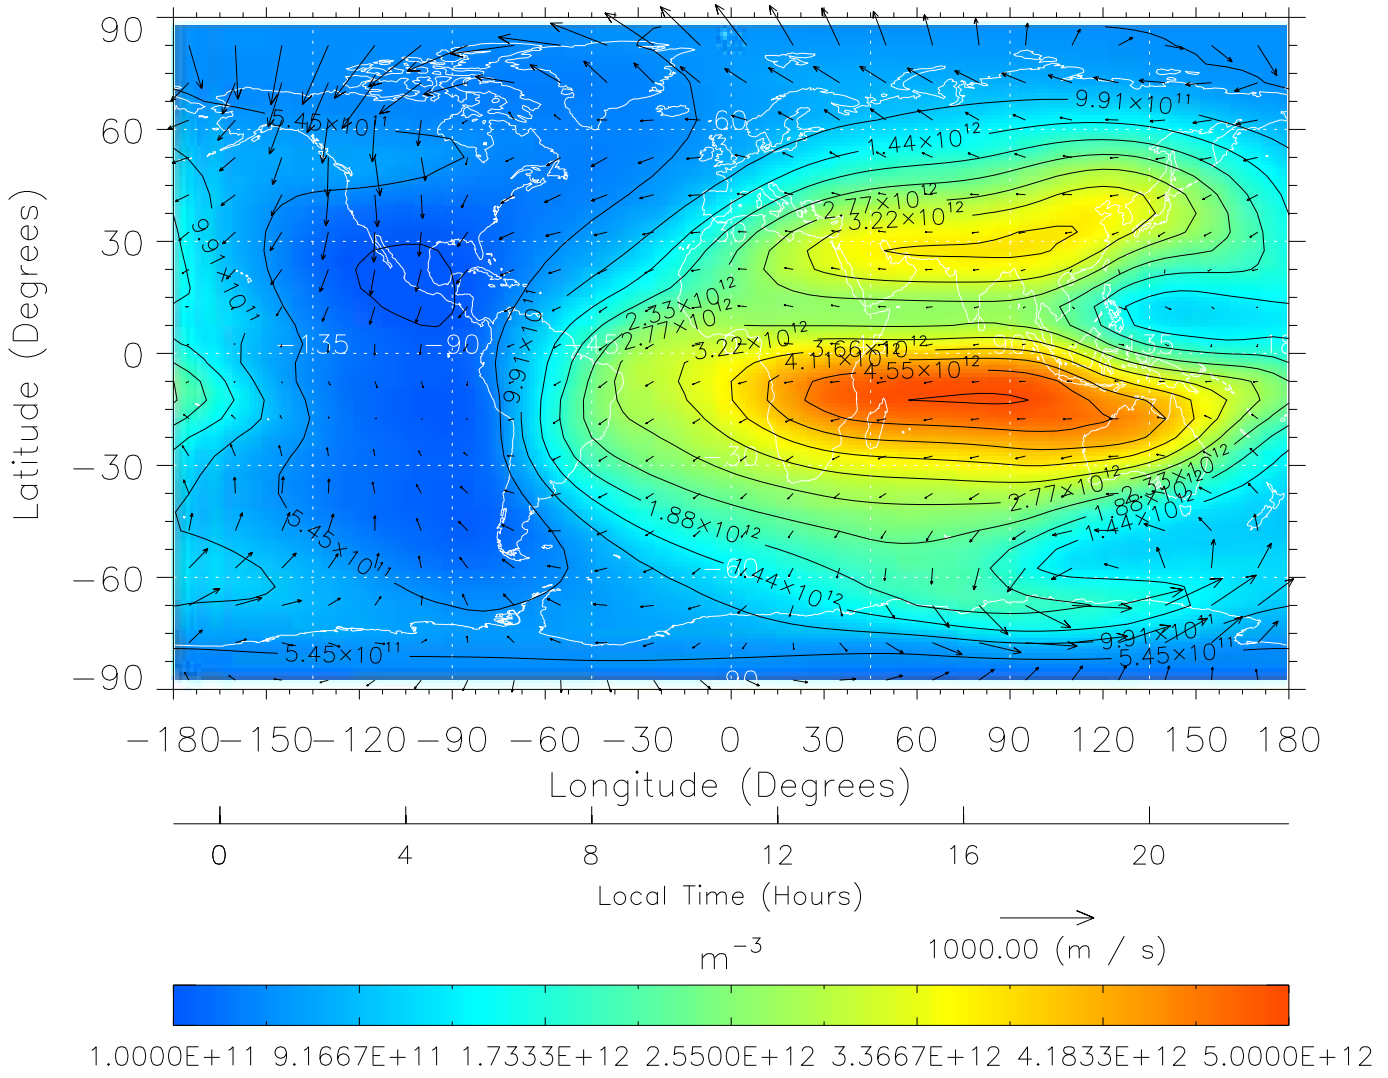

TIME-GCM MAP NmF2 with Neutral Wind vectors
ZP = 2.00 UT = 11.00 DOY = 108

Created: Thu Mar 10 15:05:58 2005

From: /tgcm/histories/secondary/April2002/April2002_ASPENV1.6_v1/18_00.nc