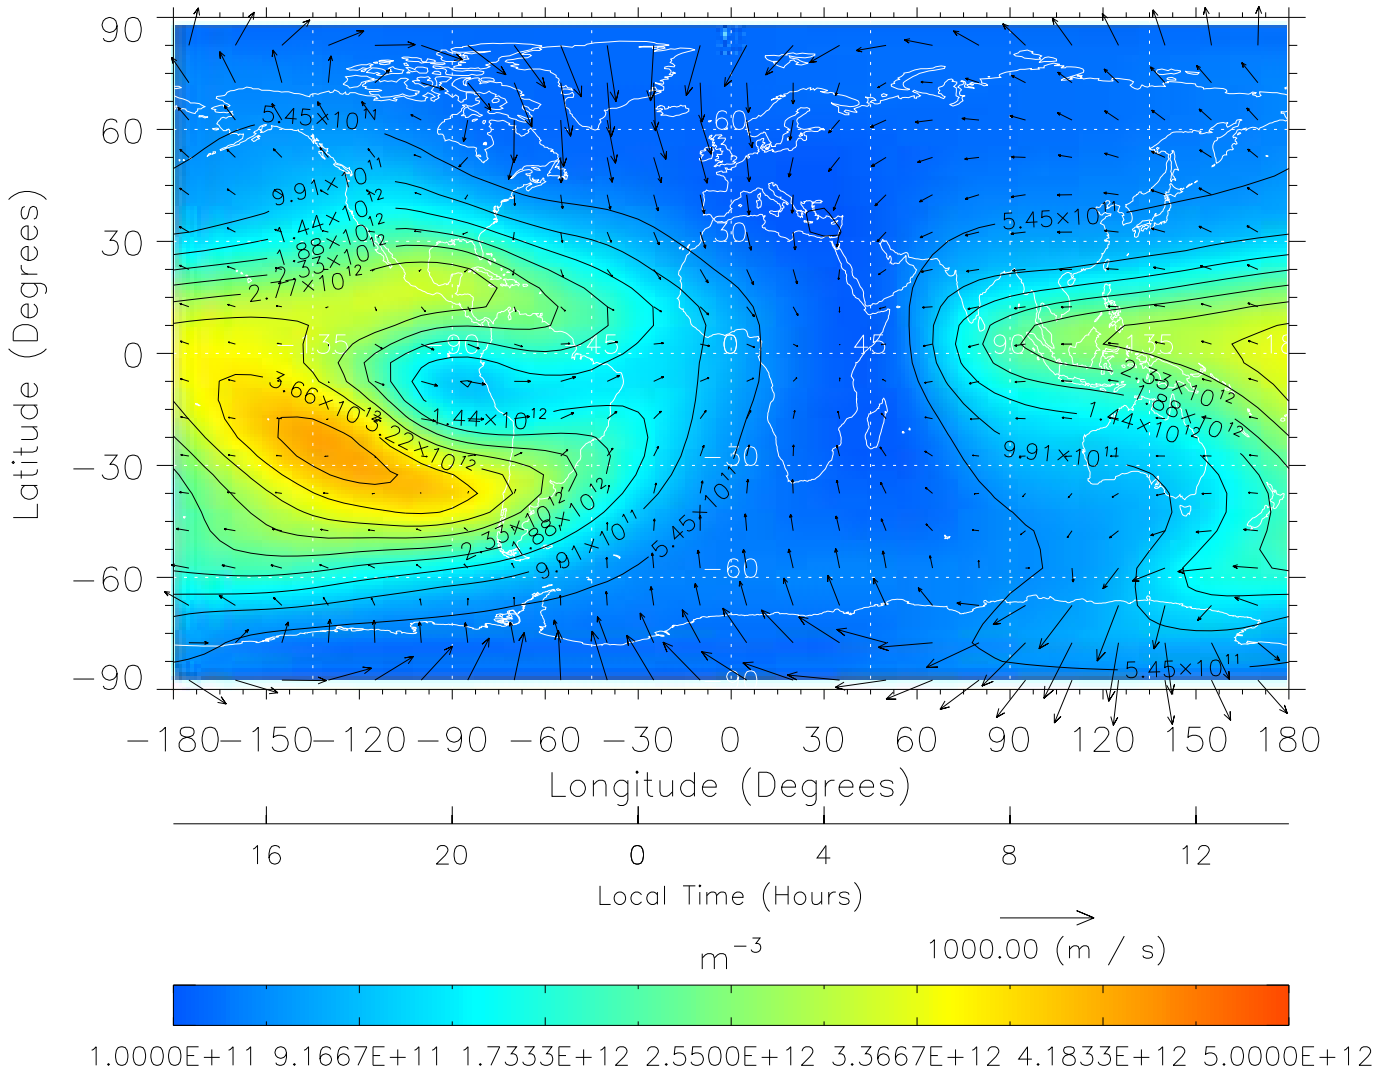

TIME-GCM MAP NmF2 with Neutral Wind vectors
 ZP = 2.00 UT = 0.00 DOY = 108

Created: Thu Mar 10 15:05:55 2005

From: /tgcm/histories/secondary/April2002/April2002_ASPENV1.6_v1/18_00.nc

TIME-GCM MAP NmF2 with Neutral Wind vectors
 ZP = 2.00 UT = 1.00 DOY = 108

Created: Thu Mar 10 15:05:55 2005

From: /tgcm/histories/secondary/April2002/April2002_ASPENV1.6_v1/18_00.nc

TIME-GCM MAP NmF2 with Neutral Wind vectors
 ZP = 2.00 UT = 2.00 DOY = 108

Created: Thu Mar 10 15:05:55 2005