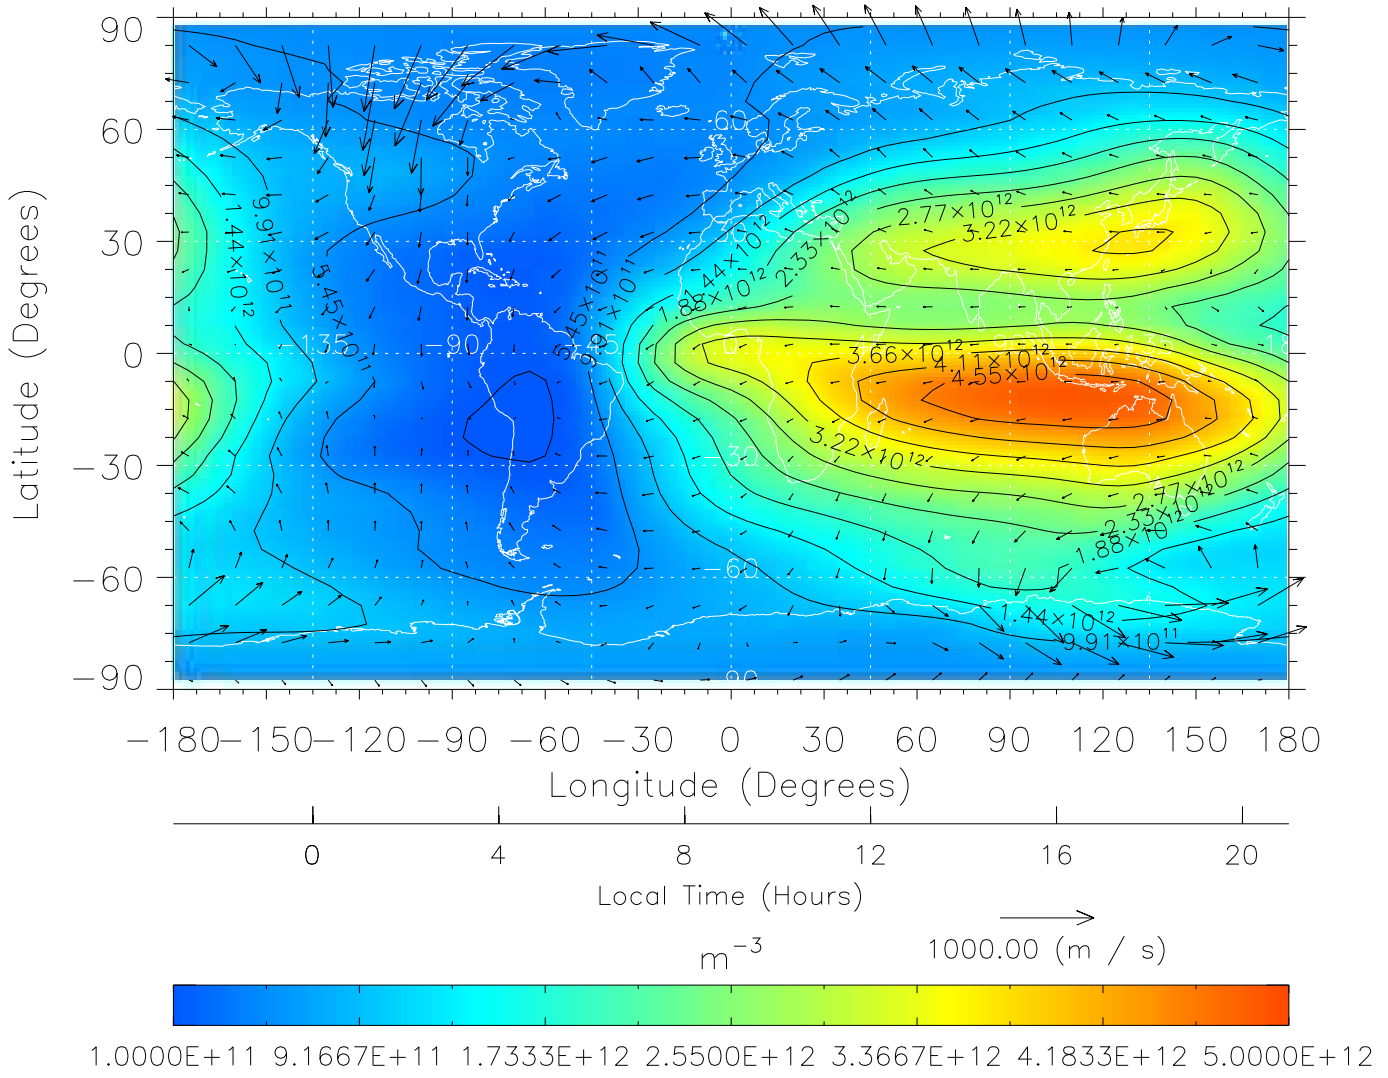

TIME-GCM MAP NmF2 with Neutral Wind vectors
ZP = 2.00 UT = 9.00 DOY = 108

Created: Thu Mar 10 15:05:58 2005

From: /tgcm/histories/secondary/April2002/April2002_ASPENV1.6_v1/18_00.nc