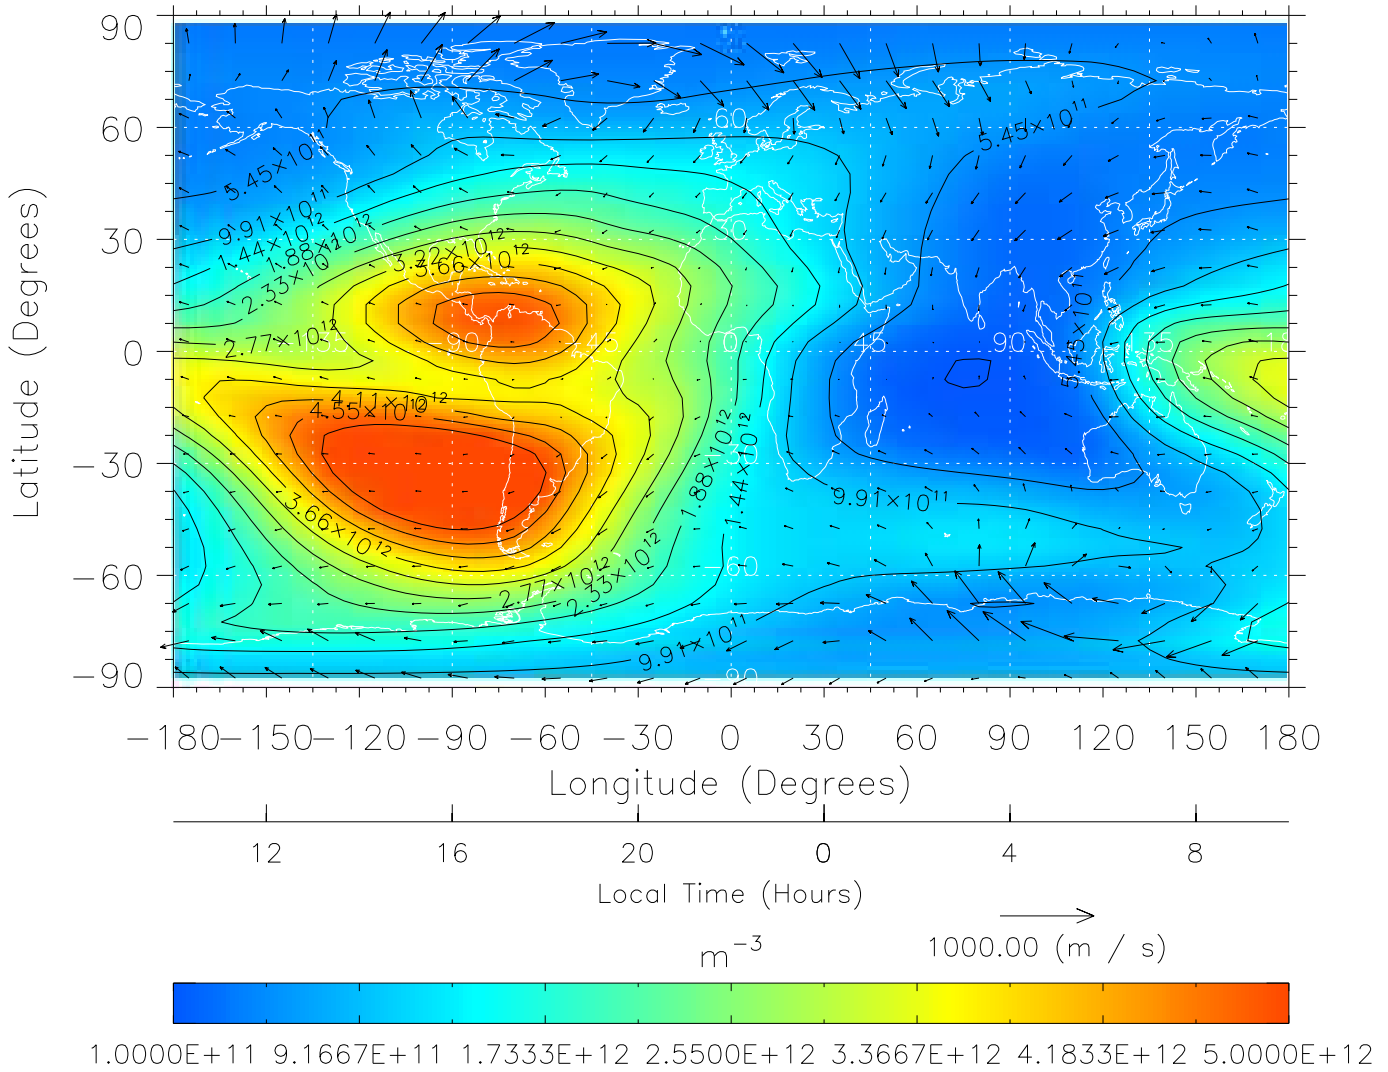

TIME-GCM MAP NmF2 with Neutral Wind vectors
ZP = 2.00 UT = 22.00 DOY = 108

Created: Thu Mar 10 15:06:02 2005

From: /tgcm/histories/secondary/April2002/April2002_ASPENV1.6_v1/18_12.nc