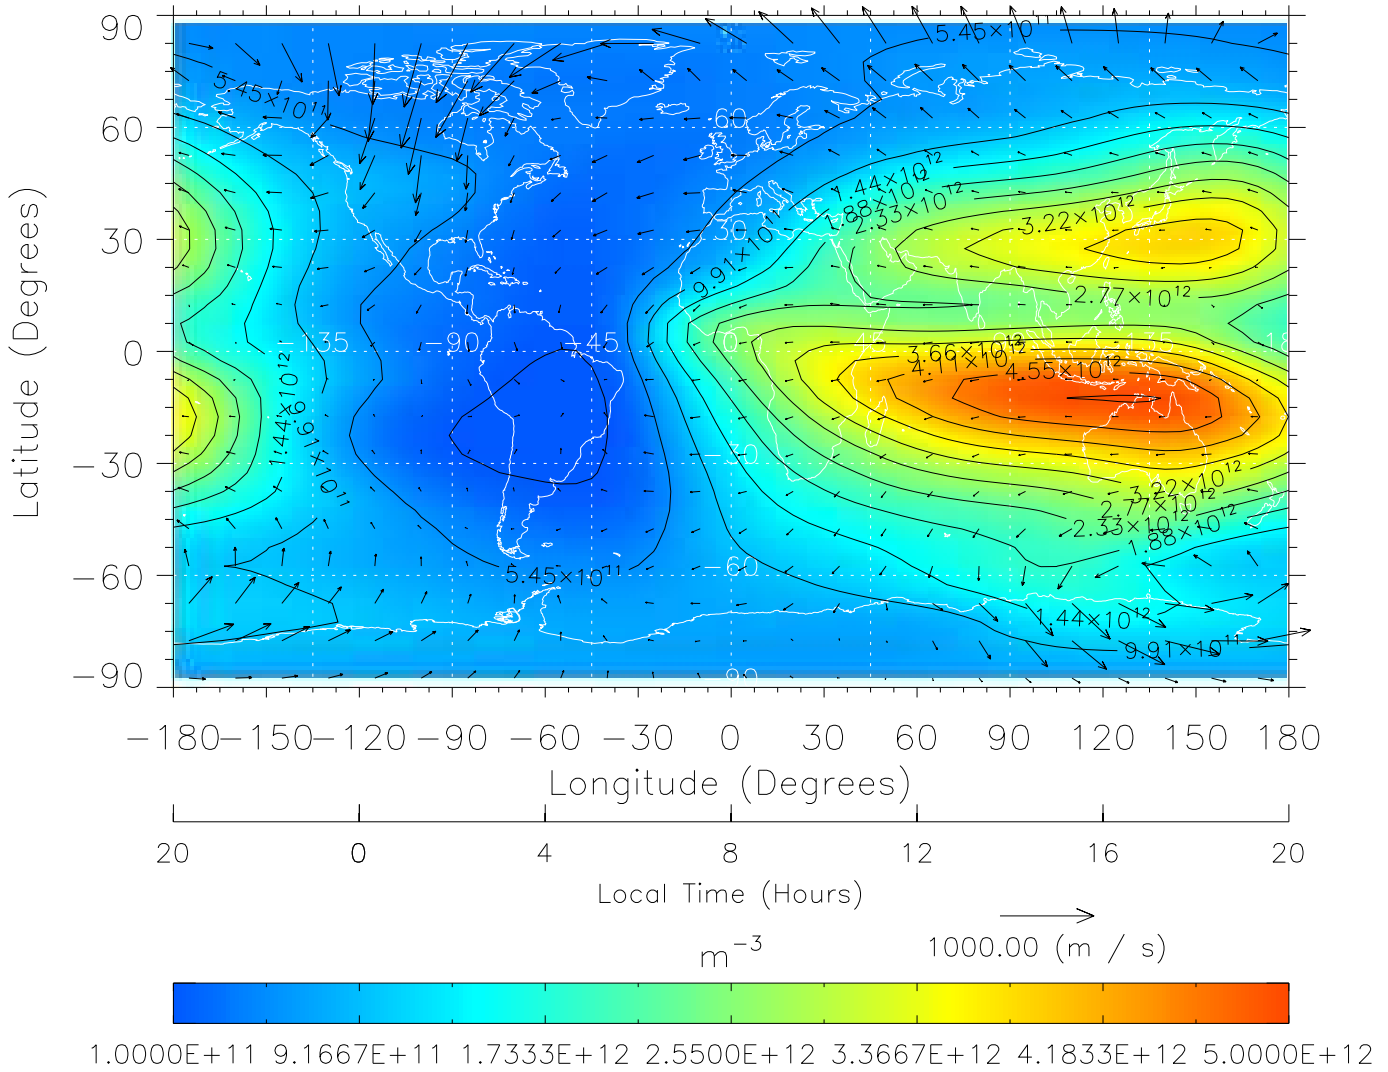

TIME-GCM MAP NmF2 with Neutral Wind vectors
ZP = 2.00 UT = 8.00 DOY = 108

Created: Thu Mar 10 15:05:57 2005

From: /tgcm/histories/secondary/April2002/April2002_ASPENV1.6_v1/18_00.nc