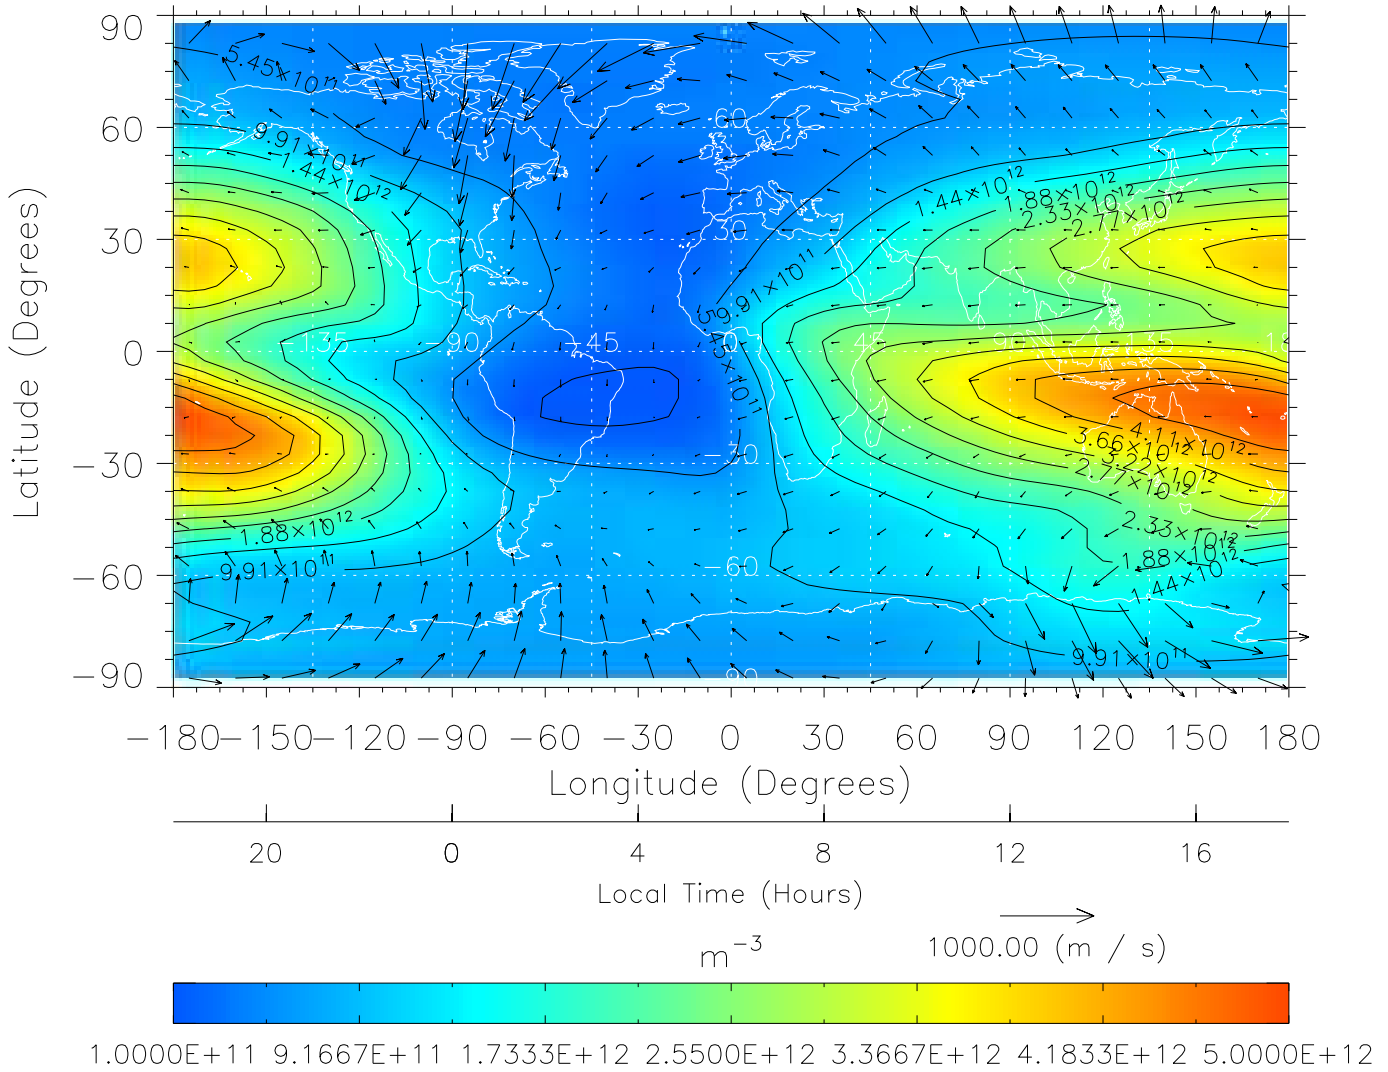

TIME-GCM MAP NmF2 with Neutral Wind vectors
ZP = 2.00 UT = 6.00 DOY = 108

Created: Thu Mar 10 15:05:57 2005

From: /tgcm/histories/secondary/April2002/April2002_ASPENV1.6_v1/18_00.nc