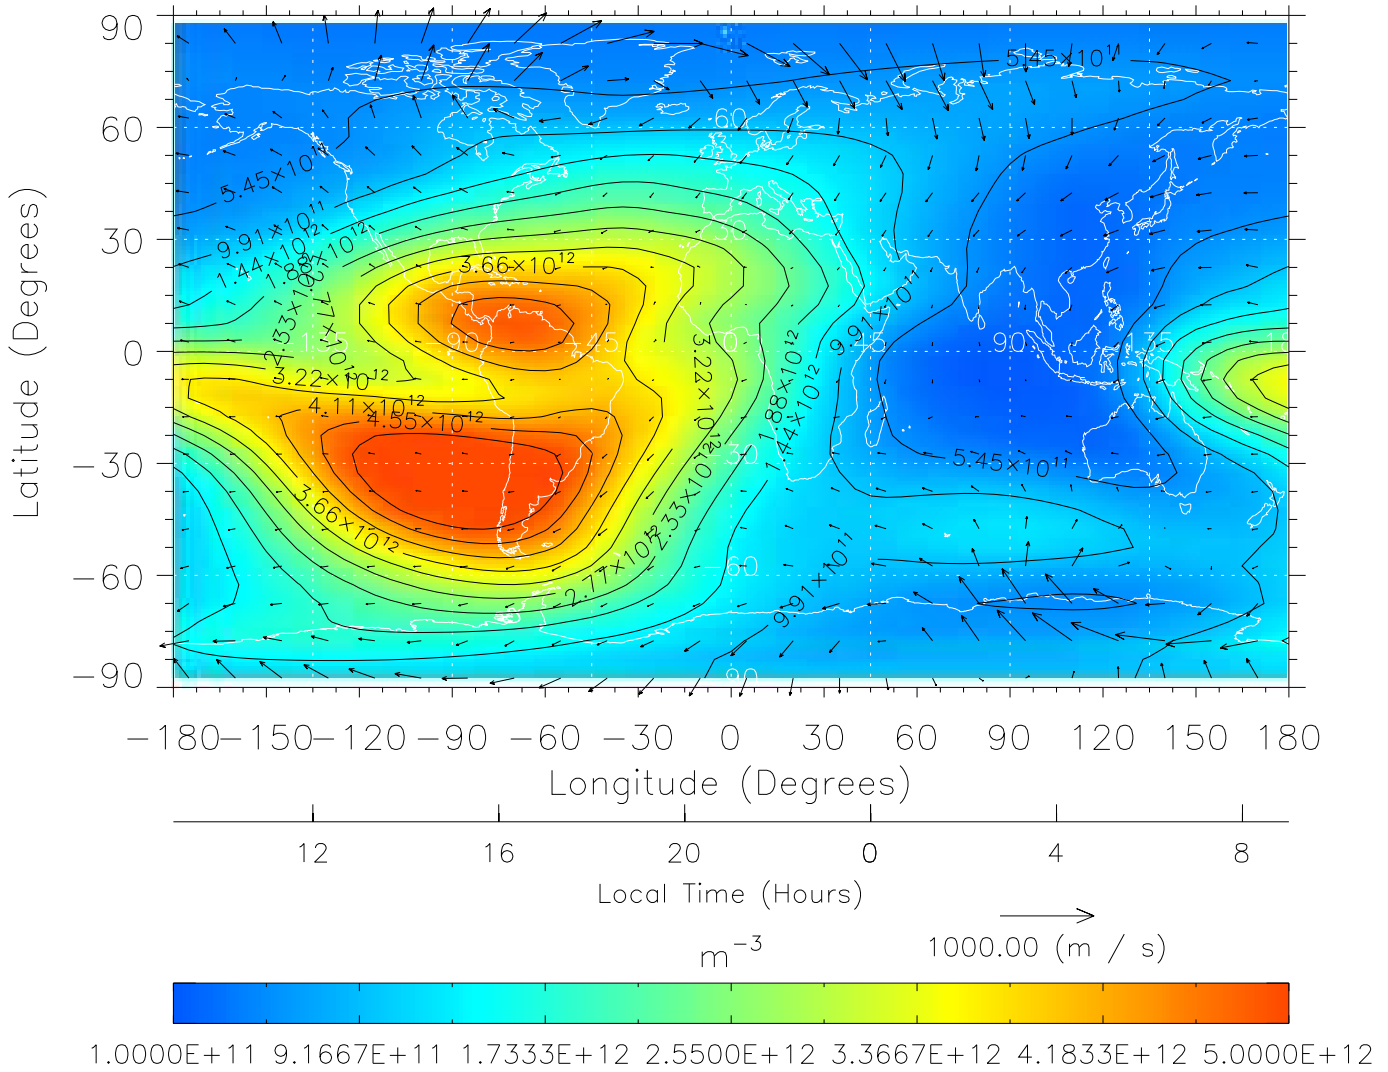

TIME-GCM MAP NmF2 with Neutral Wind vectors
ZP = 2.00 UT = 21.00 DOY = 108

Created: Thu Mar 10 15:06:02 2005

From: /tgcm/histories/secondary/April2002/April2002_ASPENV1.6_v1/18_12.nc