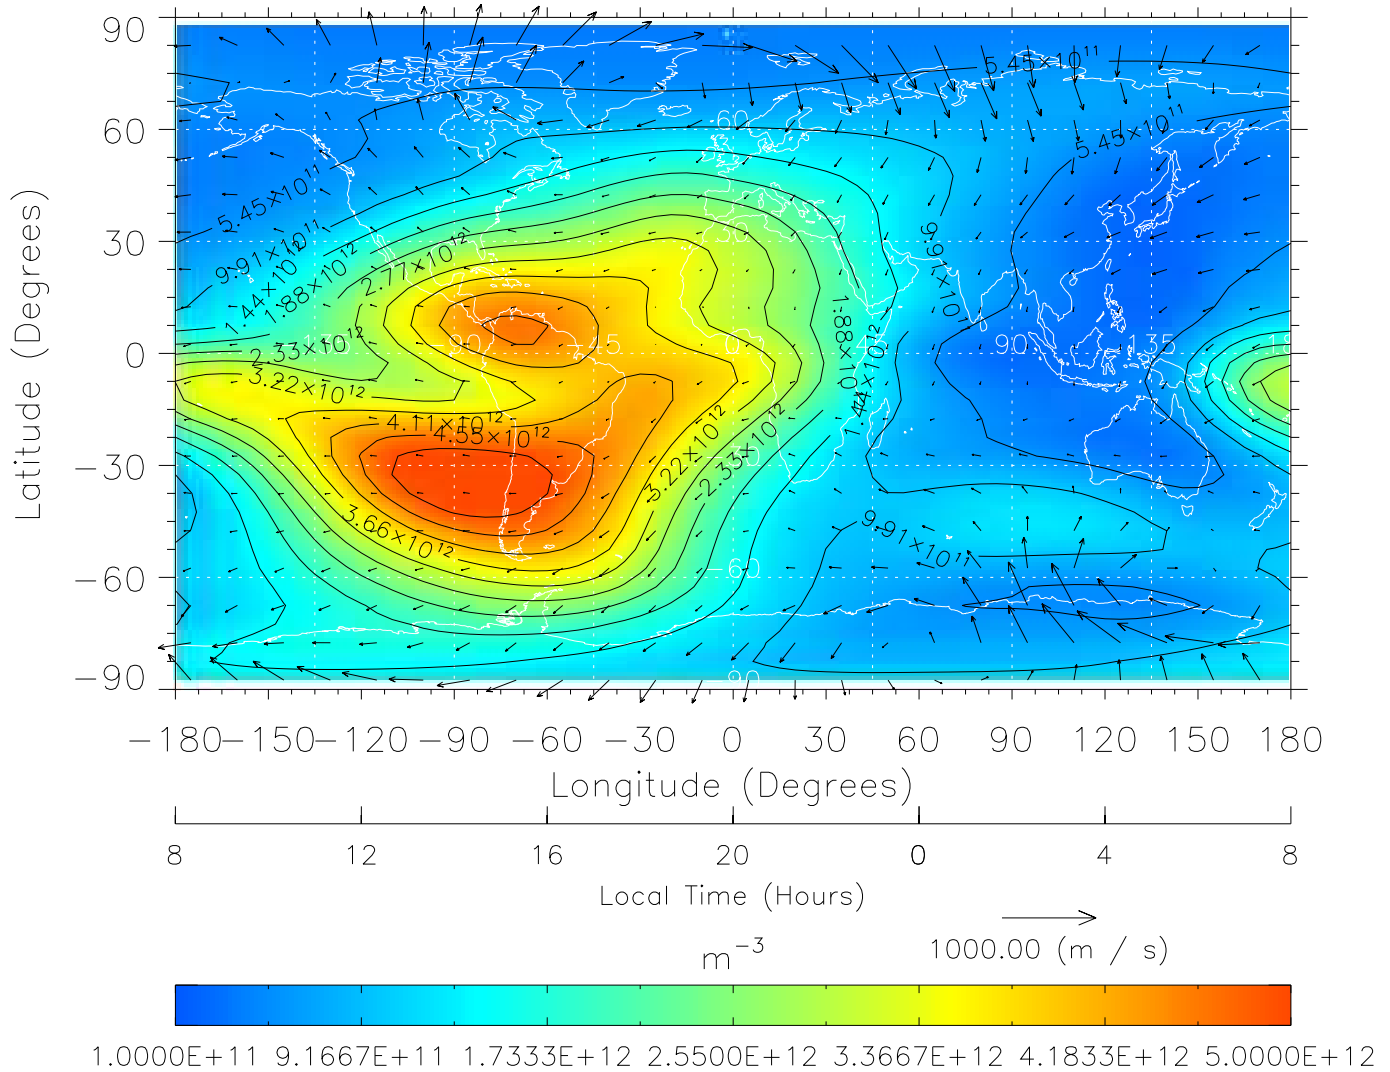

TIME-GCM MAP NmF2 with Neutral Wind vectors
ZP = 2.00 UT = 20.00 DOY = 108

Created: Thu Mar 10 15:06:02 2005

From: /tgcm/histories/secondary/April2002/April2002_ASPENV1.6_v1/18_12.nc