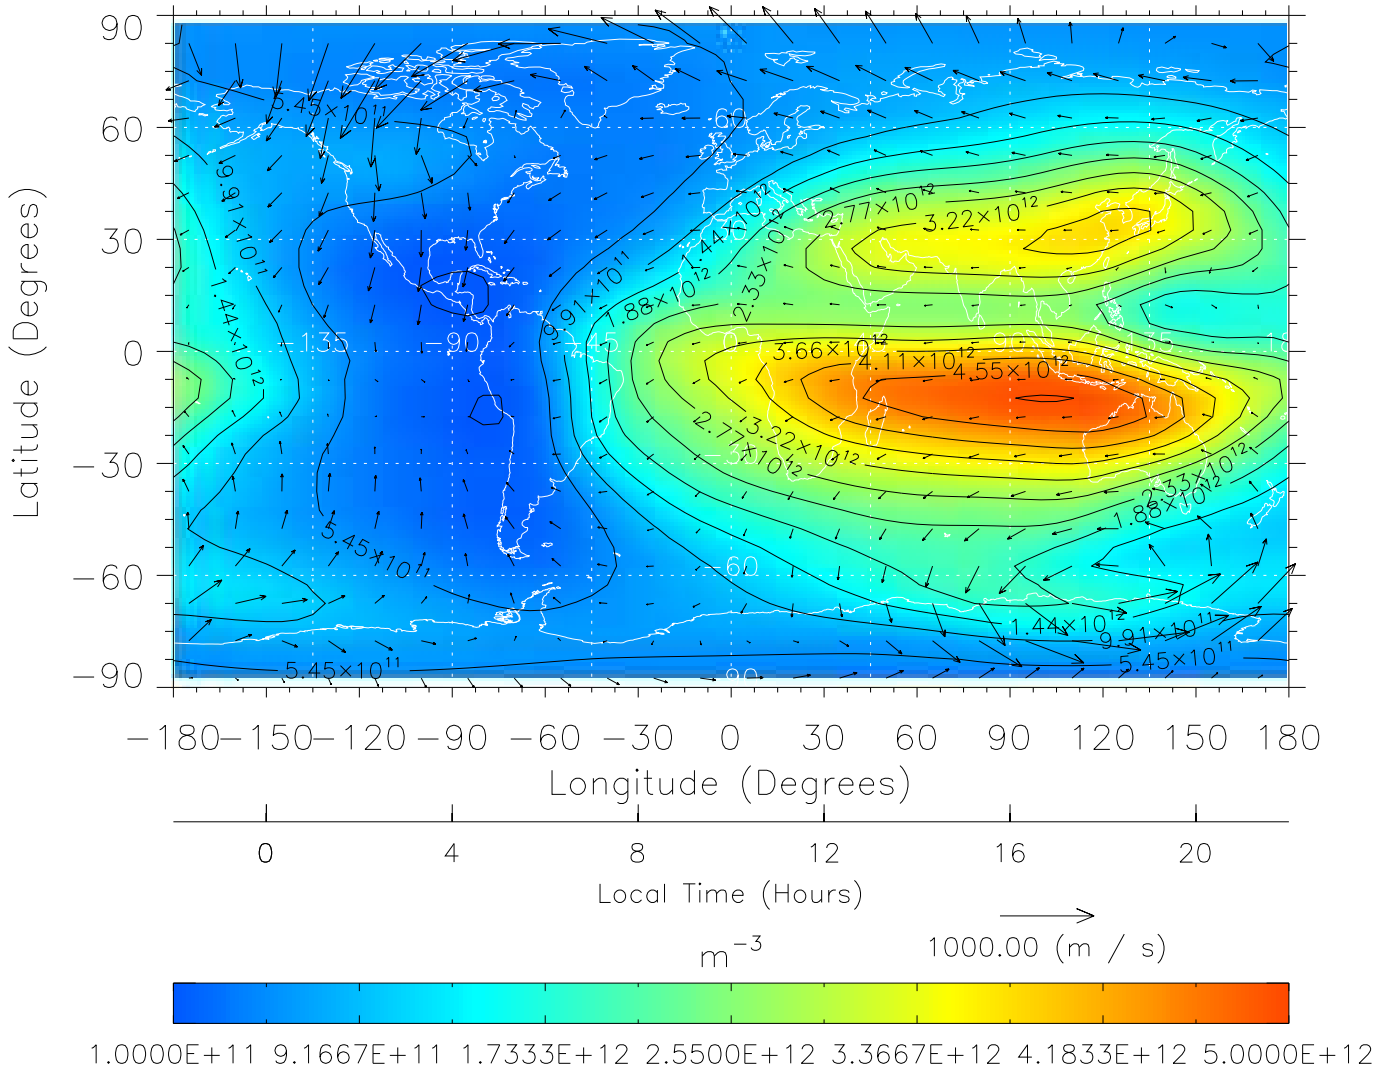

TIME-GCM MAP NmF2 with Neutral Wind vectors
ZP = 2.00 UT = 10.00 DOY = 108

Created: Thu Mar 10 15:05:58 2005

From: /tgcm/histories/secondary/April2002/April2002_ASPENV1.6_v1/18_00.nc