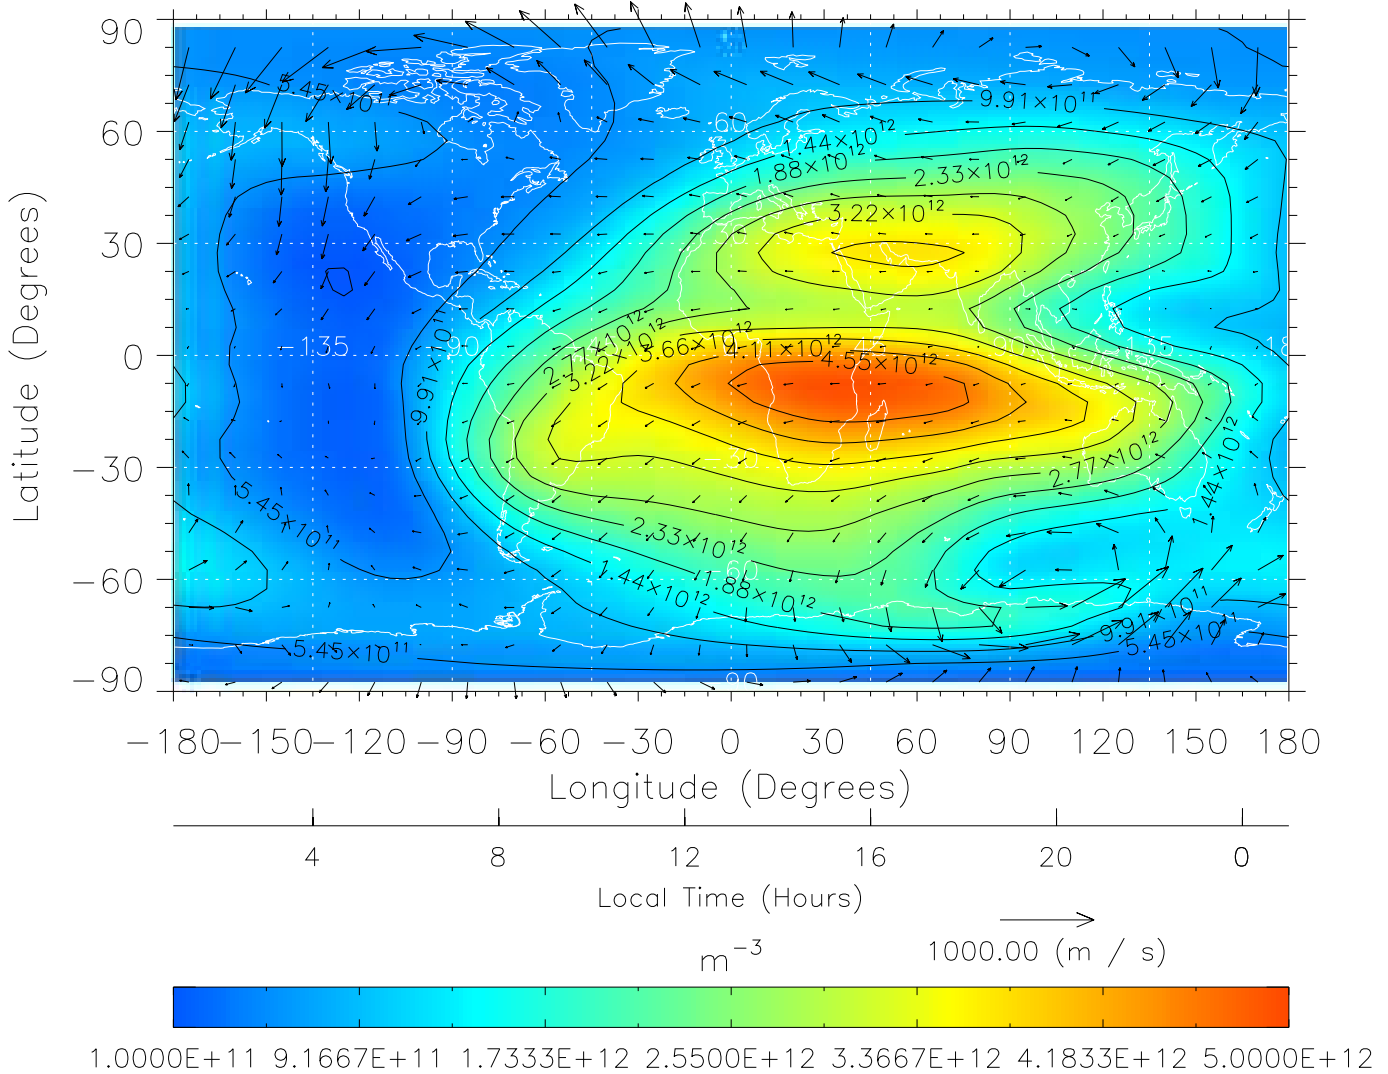

TIME-GCM MAP NmF2 with Neutral Wind vectors
ZP = 2.00 UT = 13.00 DOY = 108

Created: Thu Mar 10 15:05:59 2005

From: /tgcm/histories/secondary/April2002/April2002_ASPENV1.6_v1/18_12.nc