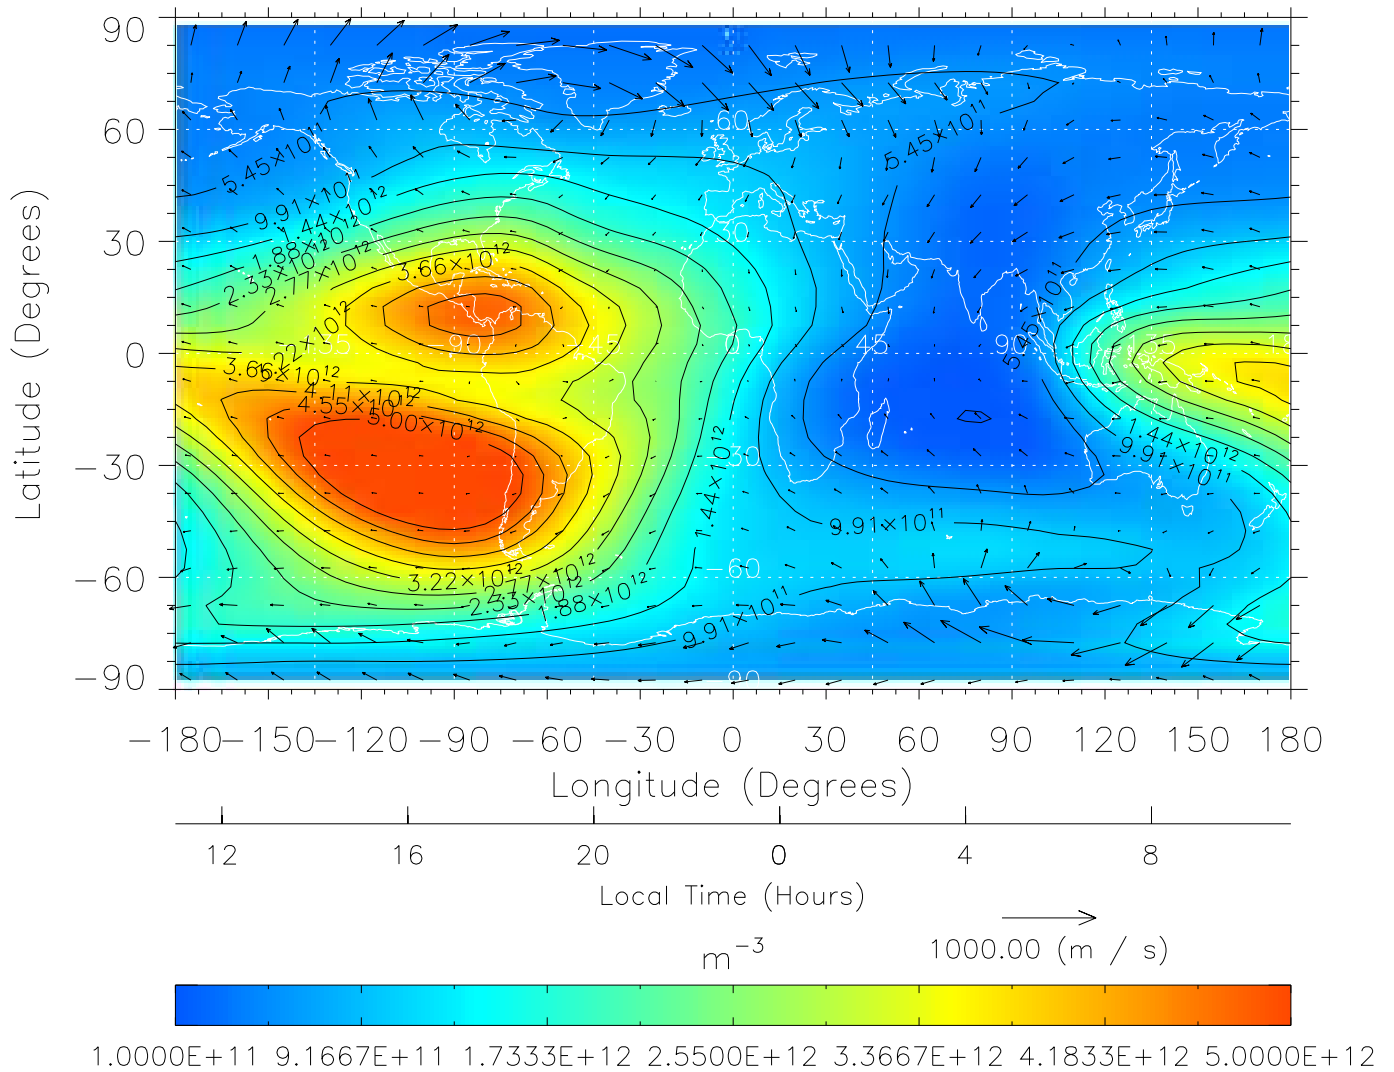

TIME-GCM MAP NmF2 with Neutral Wind vectors
ZP = 2.00 UT = 23.00 DOY = 108

Created: Thu Mar 10 15:06:03 2005

From: /tgcm/histories/secondary/April2002/April2002_ASPENV1.6_v1/18_12.nc