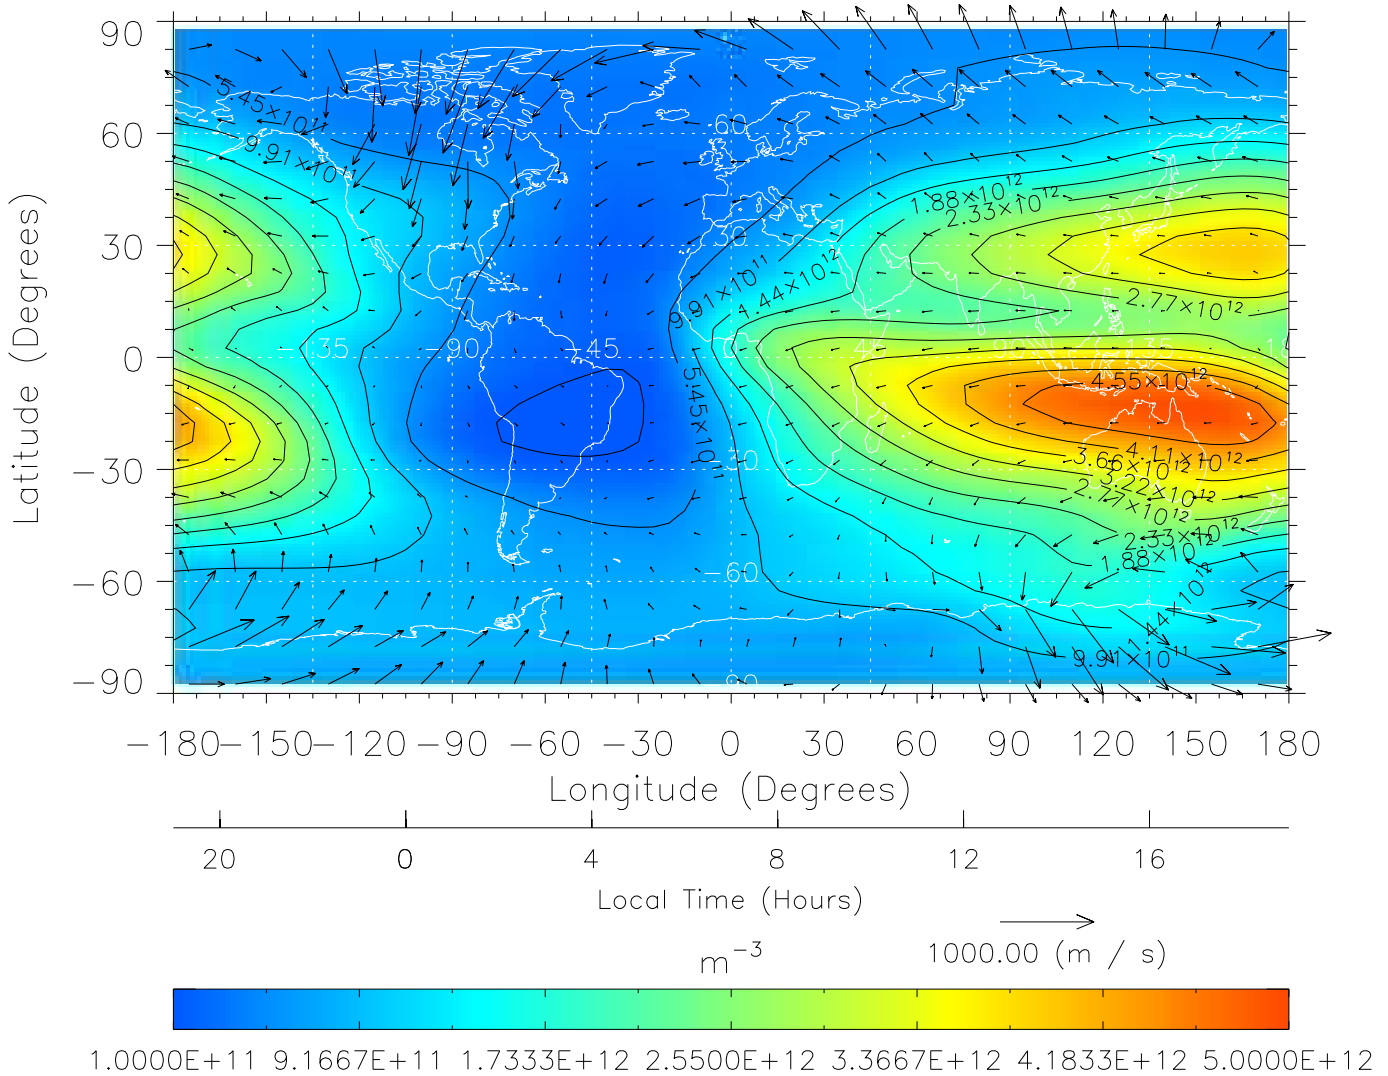

TIME-GCM MAP NmF2 with Neutral Wind vectors
ZP = 2.00 UT = 7.00 DOY = 108

Created: Thu Mar 10 15:05:57 2005

From: /tgcm/histories/secondary/April2002/April2002_ASPENV1.6_v1/18_00.nc