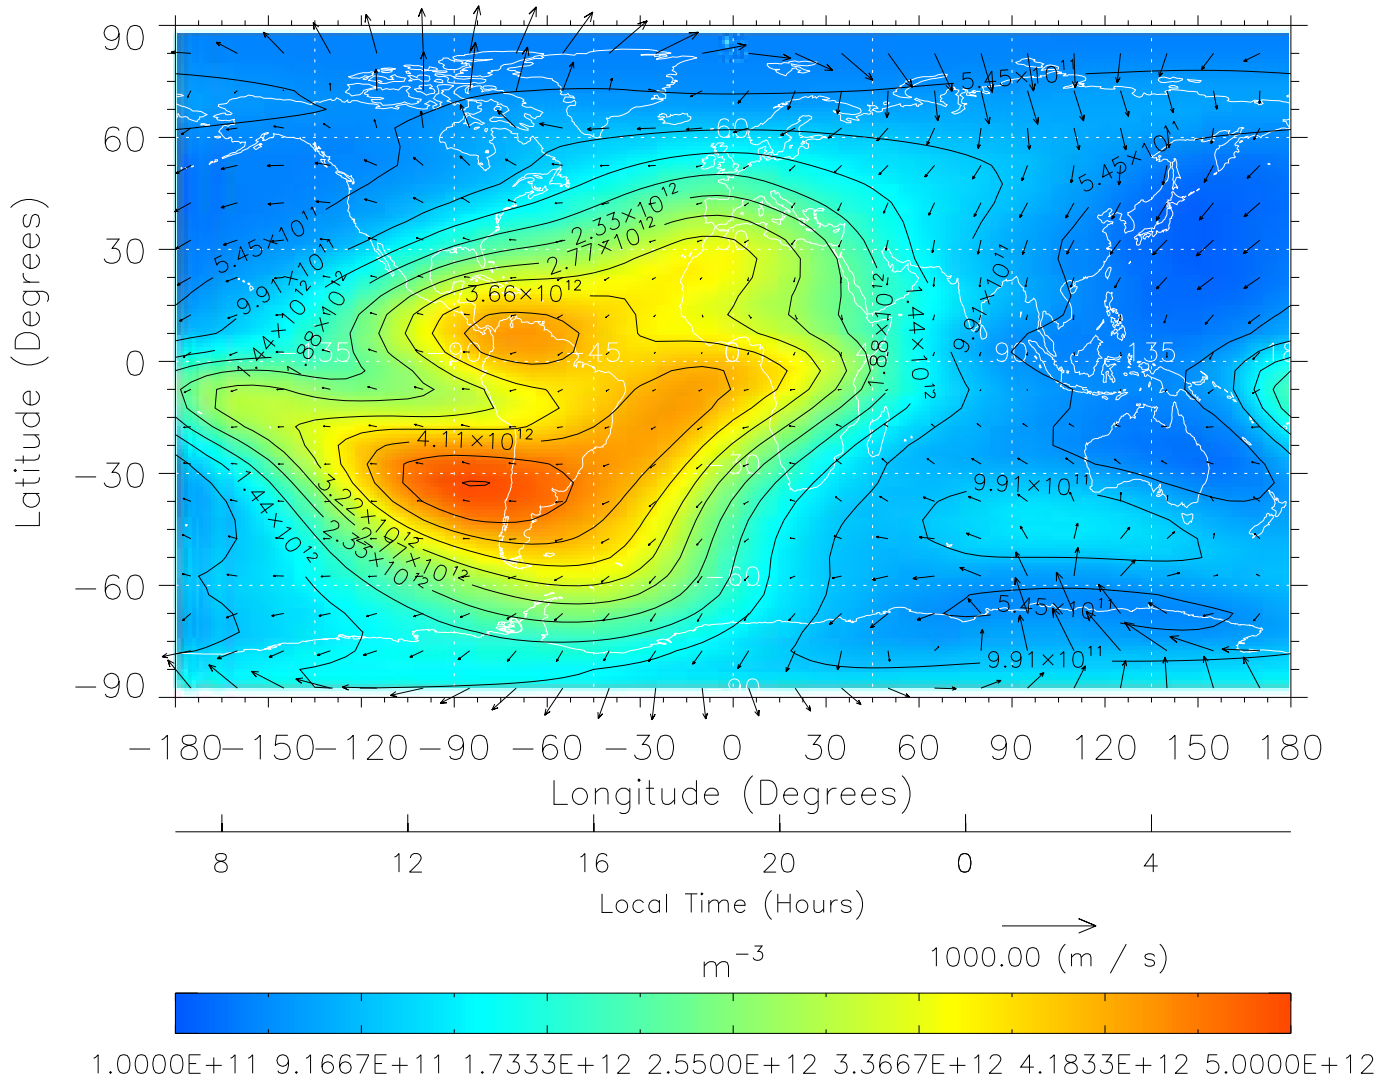

TIME-GCM MAP NmF2 with Neutral Wind vectors
ZP = 2.00 UT = 19.00 DOY = 108

Created: Thu Mar 10 15:06:01 2005

From: /tgcm/histories/secondary/April2002/April2002_ASPENV1.6_v1/18_12.nc