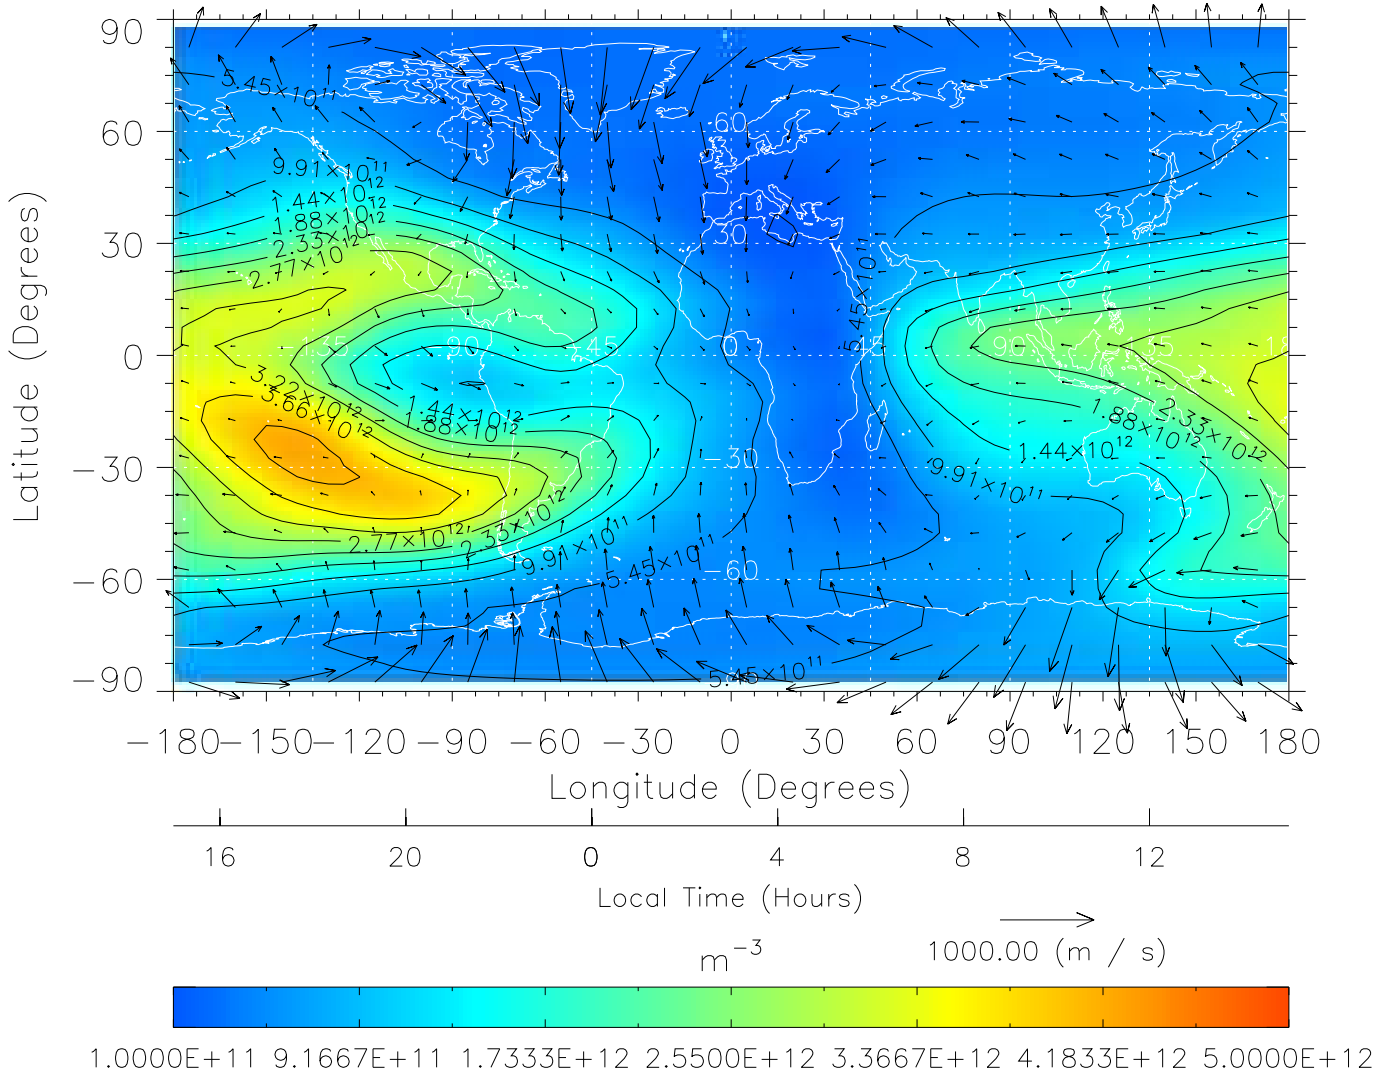

TIME-GCM MAP NmF2 with Neutral Wind vectors
ZP = 2.00 UT = 3.00 DOY = 108

Created: Thu Mar 10 15:05:56 2005

From: /tgcm/histories/secondary/April2002/April2002_ASPENV1.6_v1/18_00.nc