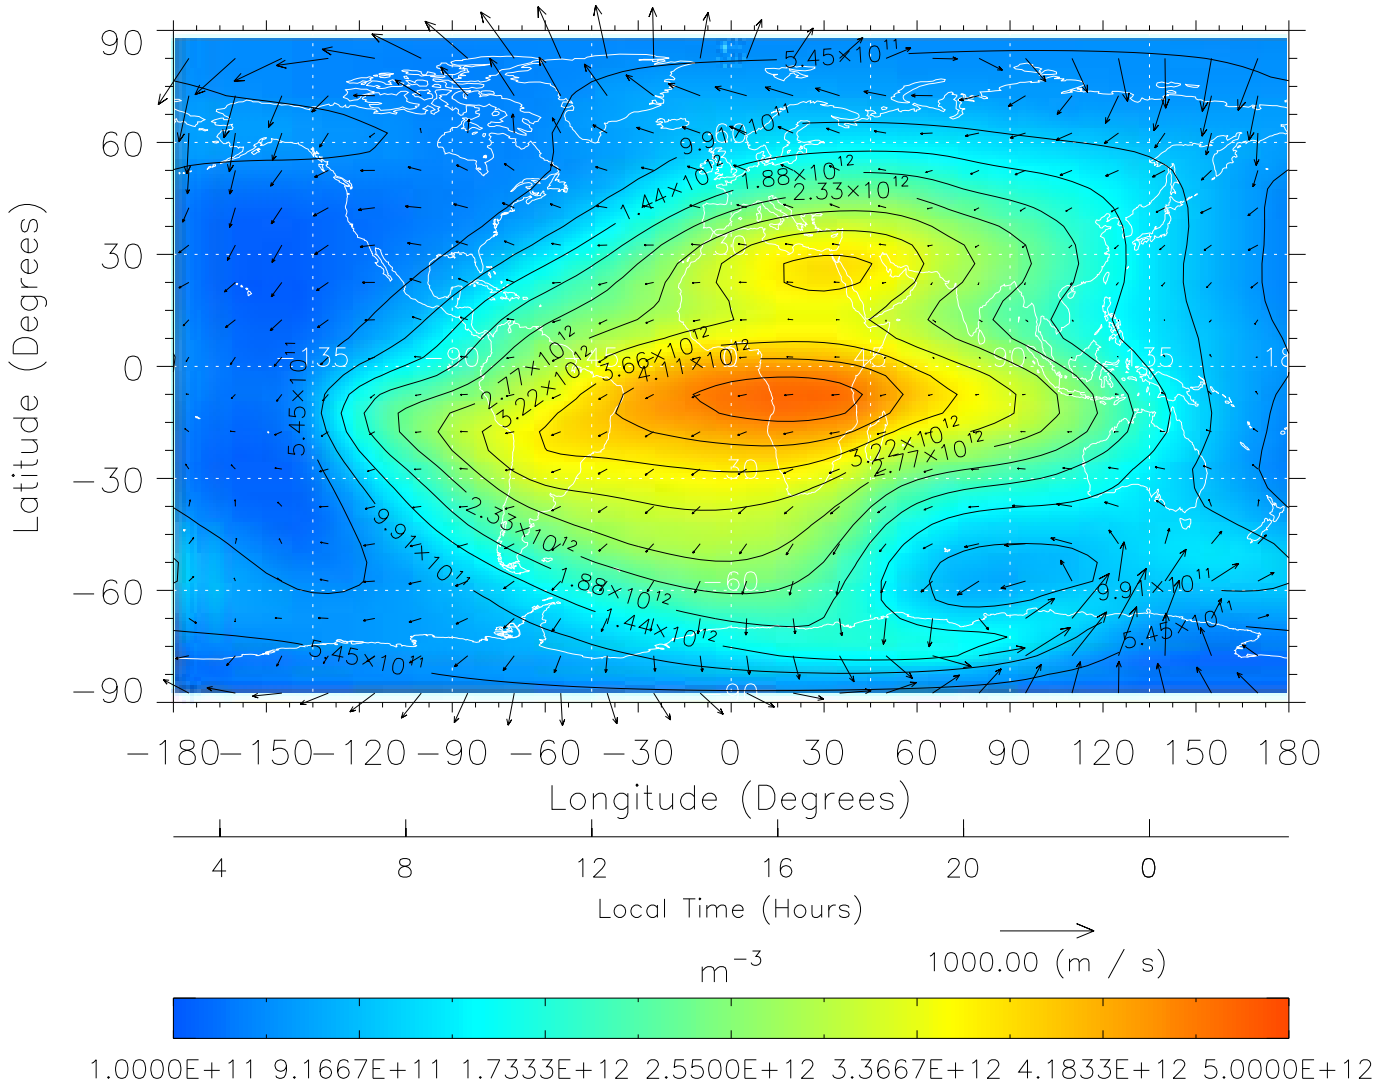

TIME-GCM MAP NmF2 with Neutral Wind vectors
ZP = 2.00 UT = 15.00 DOY = 108

Created: Thu Mar 10 15:06:00 2005

From: /tgcm/histories/secondary/April2002/April2002_ASPENV1.6_v1/18_12.nc