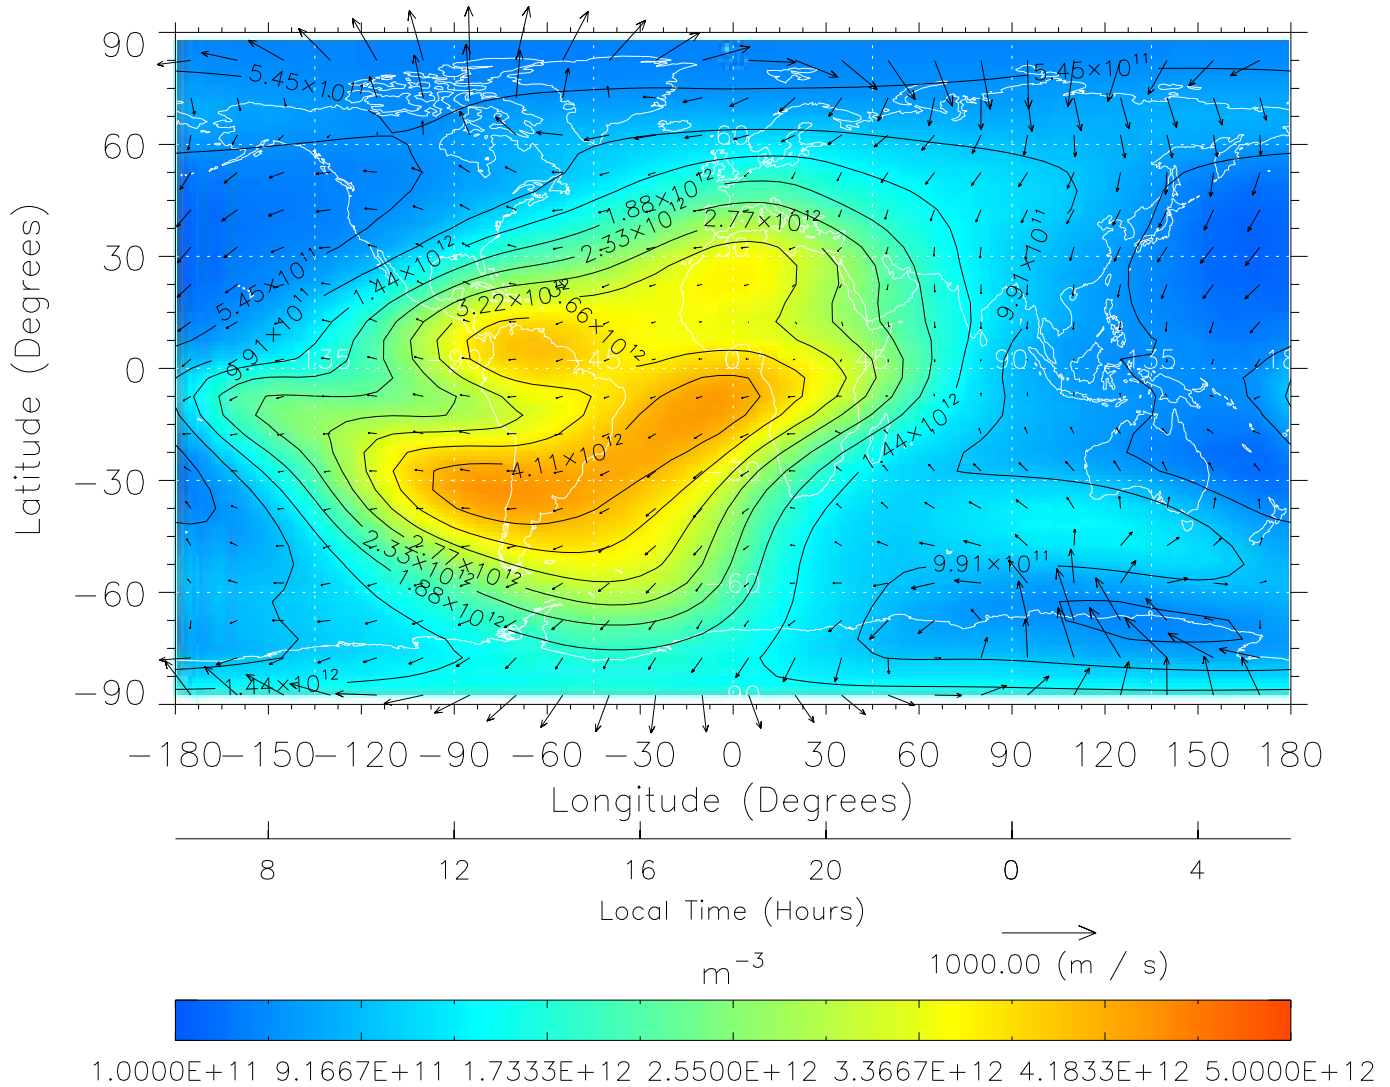

TIME-GCM MAP NmF2 with Neutral Wind vectors
ZP = 2.00 UT = 18.00 DOY = 108

Created: Thu Mar 10 15:06:01 2005

From: /tgcm/histories/secondary/April2002/April2002_ASPENV1.6_v1/18_12.nc