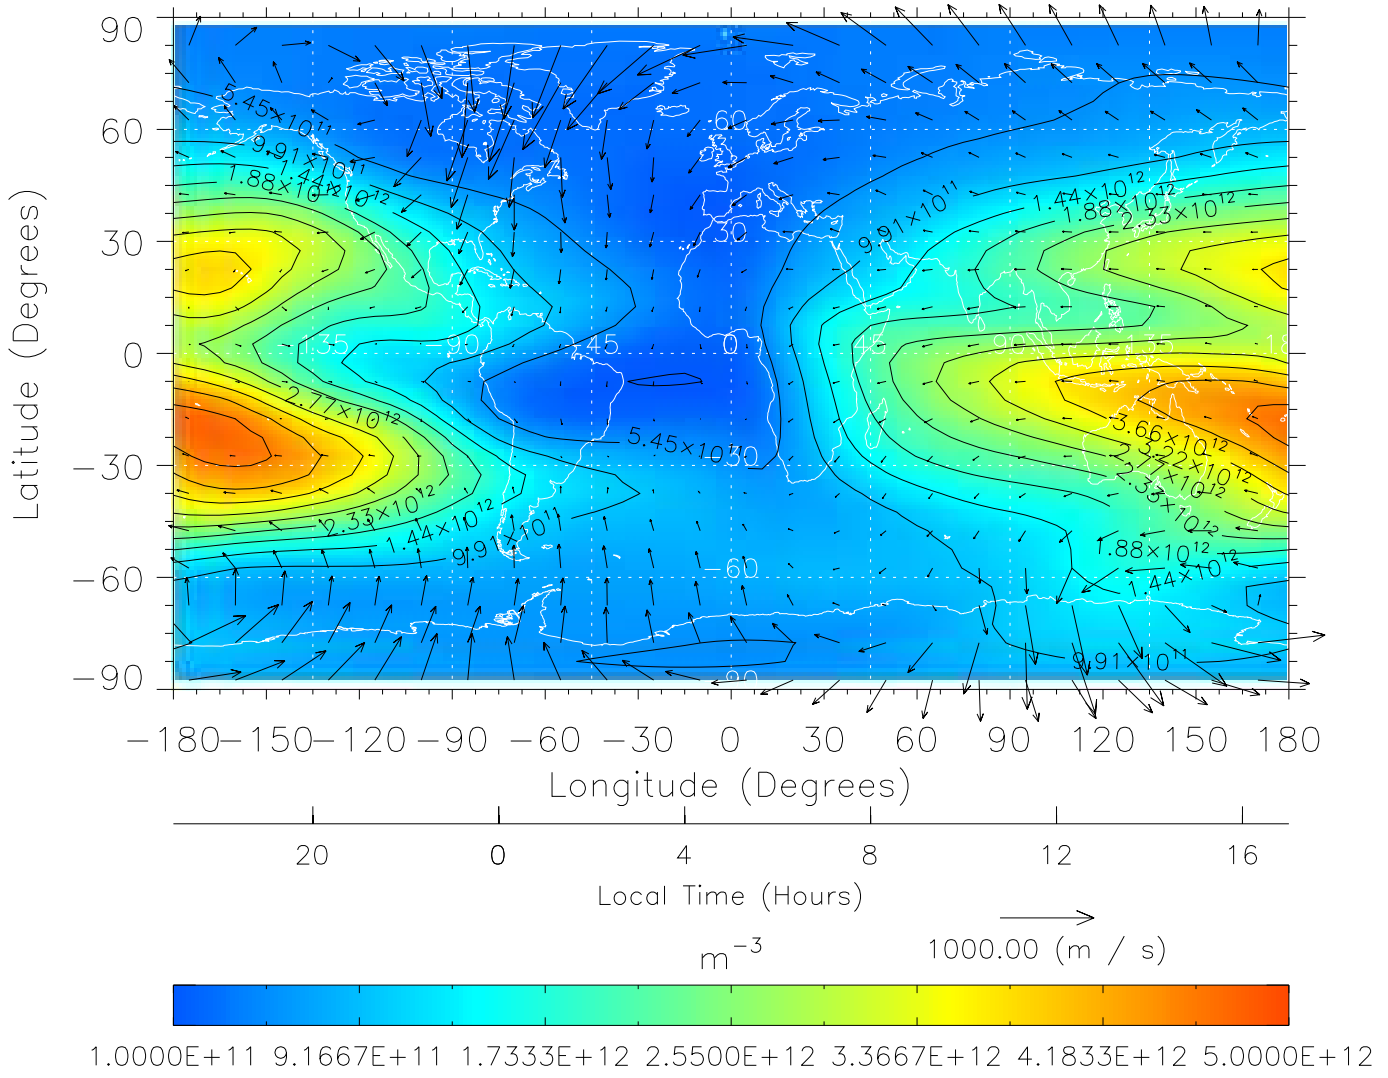

From: /tgcm/histories/secondary/April2002/April2002_ASPENV1.6_v1/18_00.nc

TIME-GCM MAP NmF2 with Neutral Wind vectors
 ZP = 2.00 UT = 3.00 DOY = 108

Created: Thu Mar 10 15:05:56 2005

From: /tgcm/histories/secondary/April2002/April2002_ASPENV1.6_v1/18_00.nc

TIME-GCM MAP NmF2 with Neutral Wind vectors
 ZP = 2.00 UT = 4.00 DOY = 108

Created: Thu Mar 10 15:05:56 2005

From: /tgcm/histories/secondary/April2002/April2002_ASPENV1.6_v1/18_00.nc

TIME-GCM MAP NmF2 with Neutral Wind vectors
 ZP = 2.00 UT = 5.00 DOY = 108