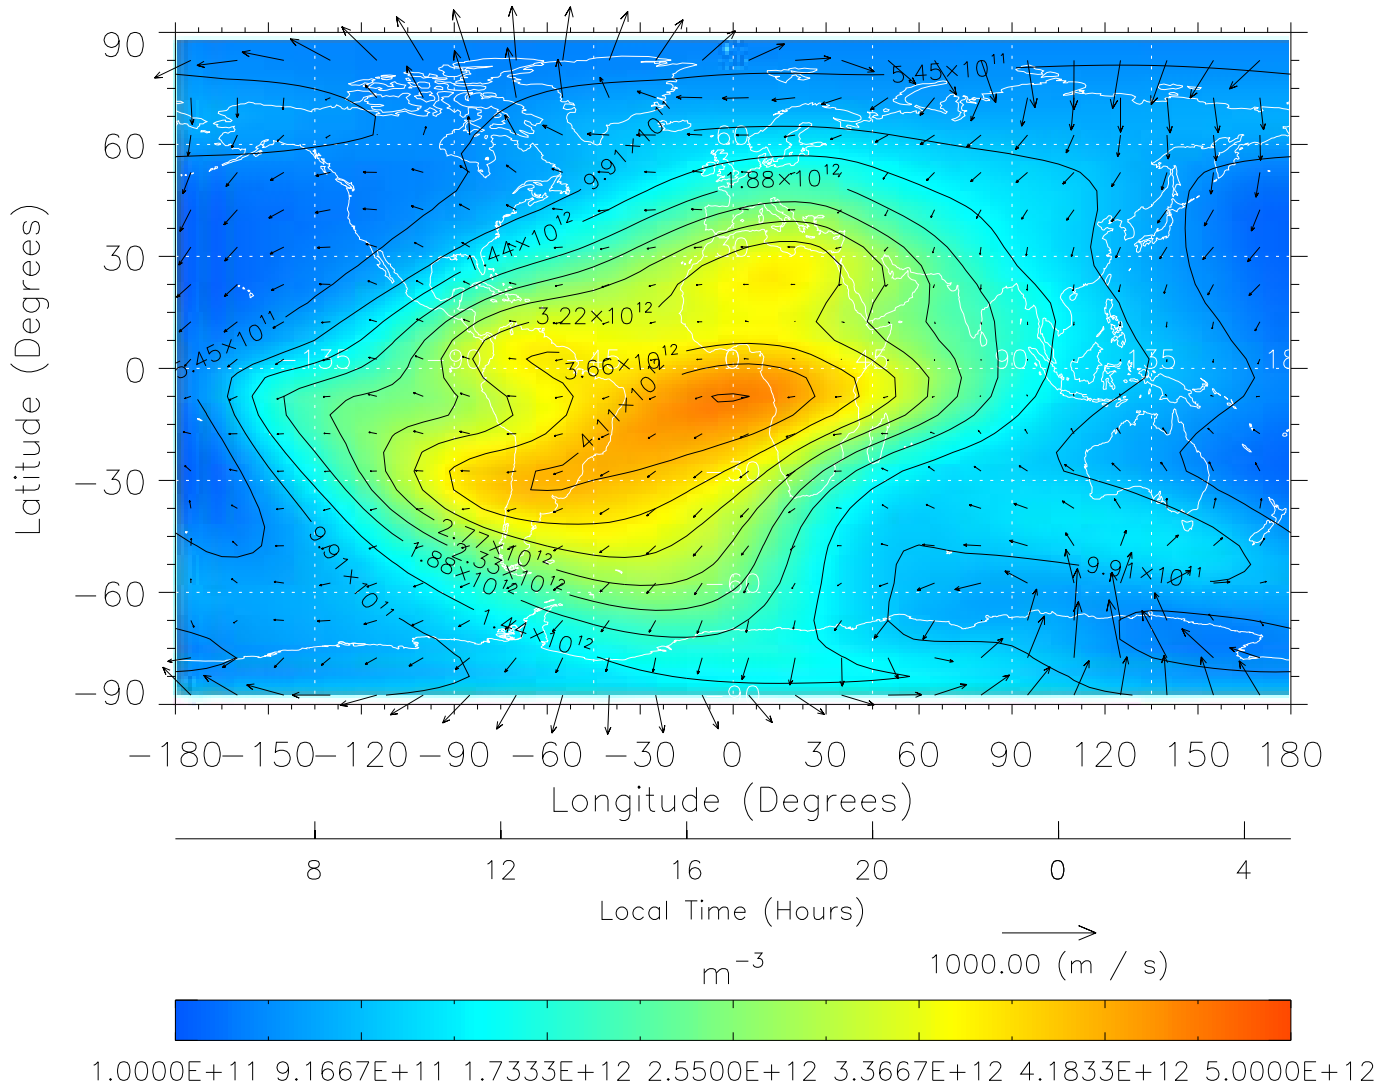

TIME-GCM MAP NmF2 with Neutral Wind vectors
ZP = 2.00 UT = 17.00 DOY = 108

Created: Thu Mar 10 15:06:01 2005

From: /tgcm/histories/secondary/April2002/April2002_ASPENV1.6_v1/18_12.nc