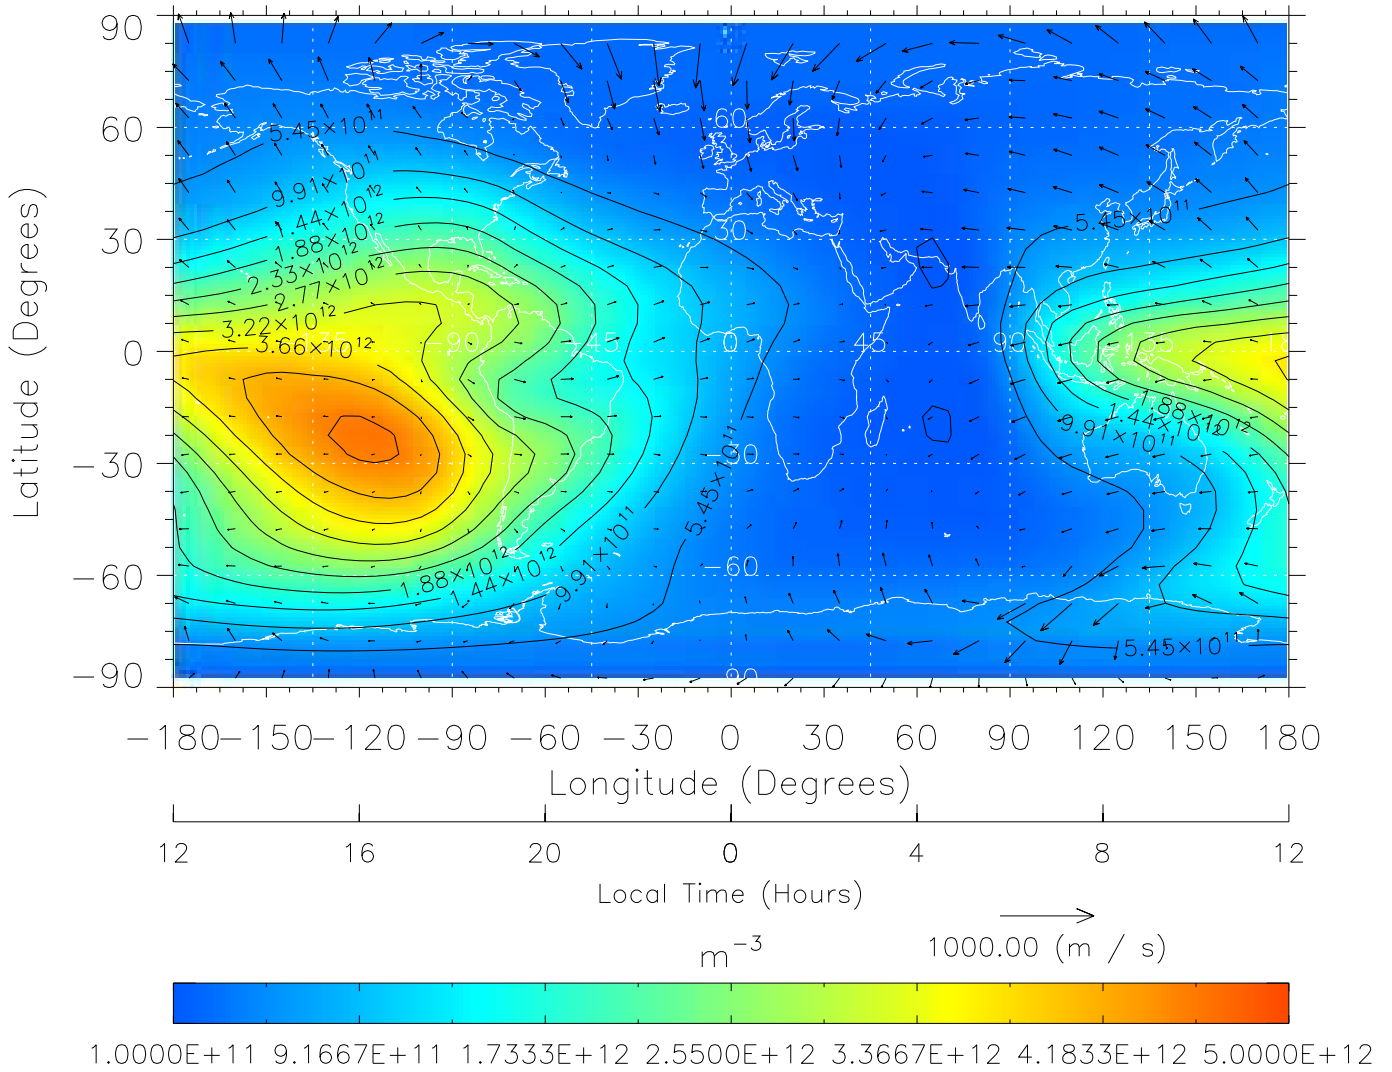

TIME-GCM MAP NmF2 with Neutral Wind vectors
 ZP = 2.00 UT = 0.00 DOY = 108

Created: Thu Mar 10 15:05:55 2005

From: /tgcm/histories/secondary/April2002/April2002_ASPENV1.6_v1/18_00.nc

TIME-GCM MAP NmF2 with Neutral Wind vectors
 ZP = 2.00 UT = 1.00 DOY = 108