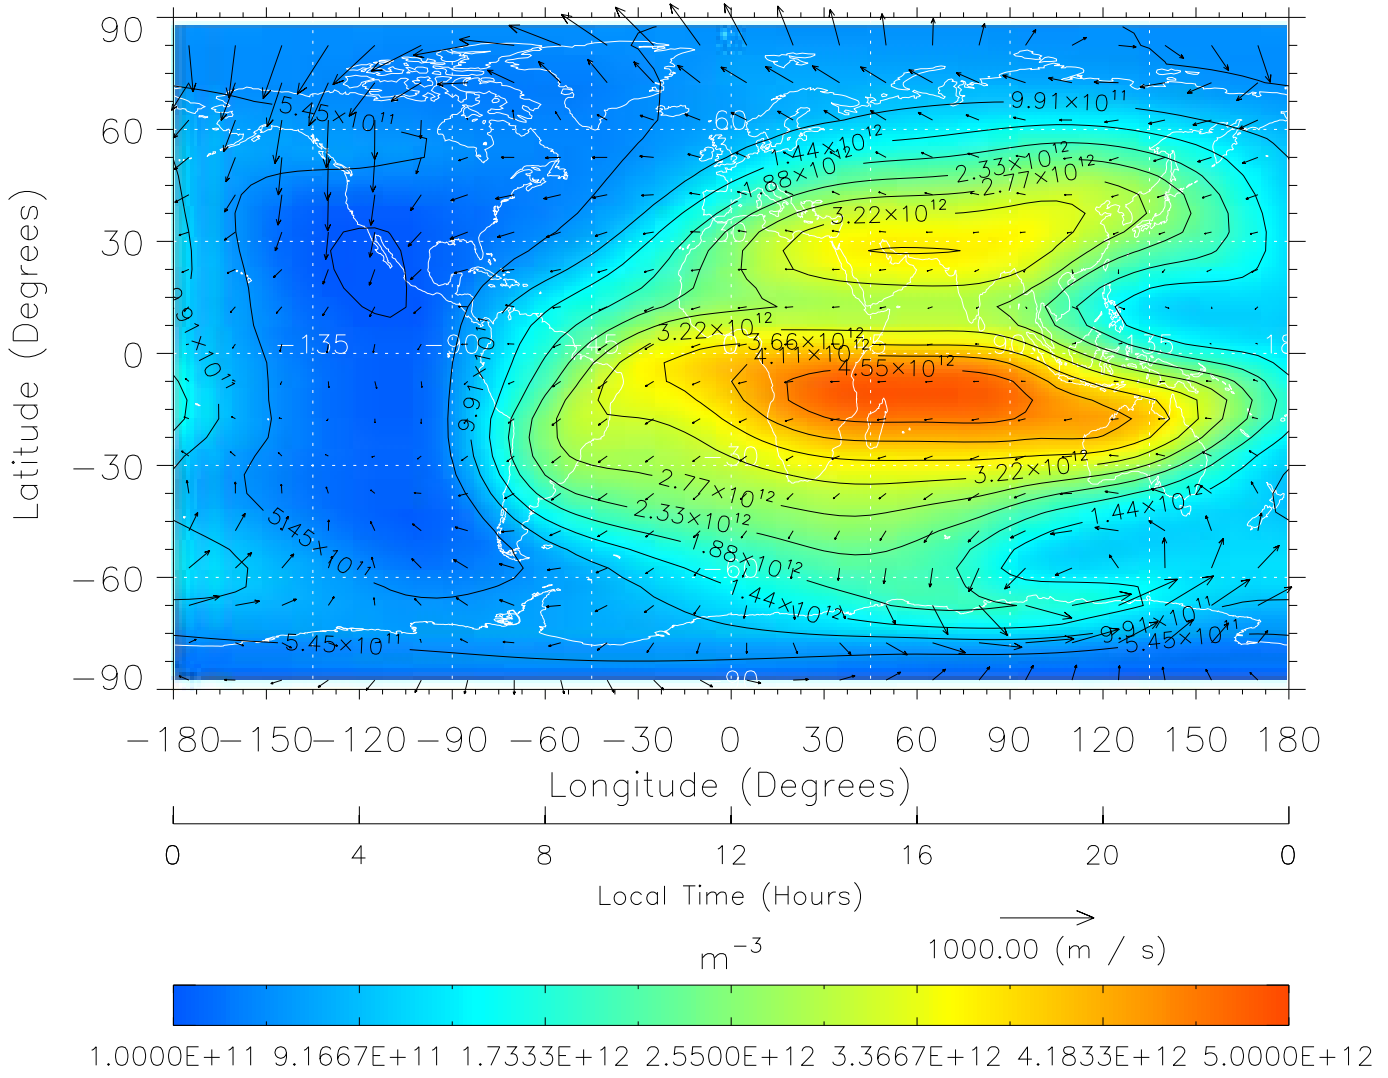

TIME-GCM MAP NmF2 with Neutral Wind vectors
ZP = 2.00 UT = 12.00 DOY = 108

Created: Thu Mar 10 15:05:59 2005

From: /tgcm/histories/secondary/April2002/April2002_ASPENV1.6_v1/18_12.nc