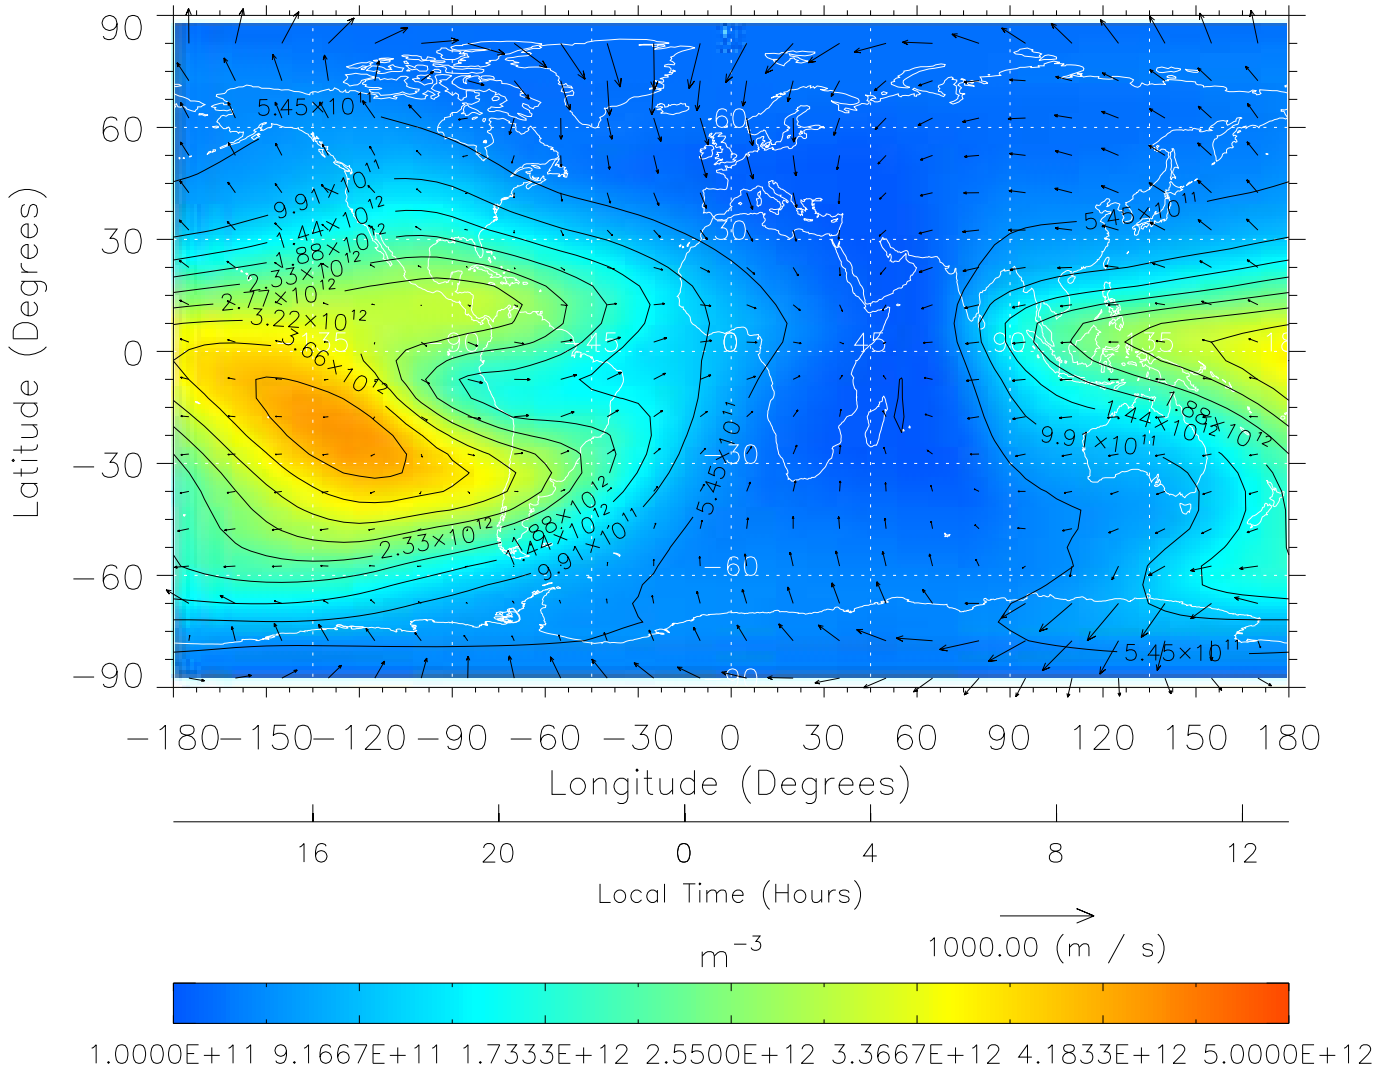

TIME-GCM MAP NmF2 with Neutral Wind vectors
 ZP = 2.00 UT = 0.00 DOY = 108

Created: Thu Mar 10 15:05:55 2005

From: /tgcm/histories/secondary/April2002/April2002_ASPENV1.6_v1/18_00.nc

TIME-GCM MAP NmF2 with Neutral Wind vectors
 ZP = 2.00 UT = 1.00 DOY = 108