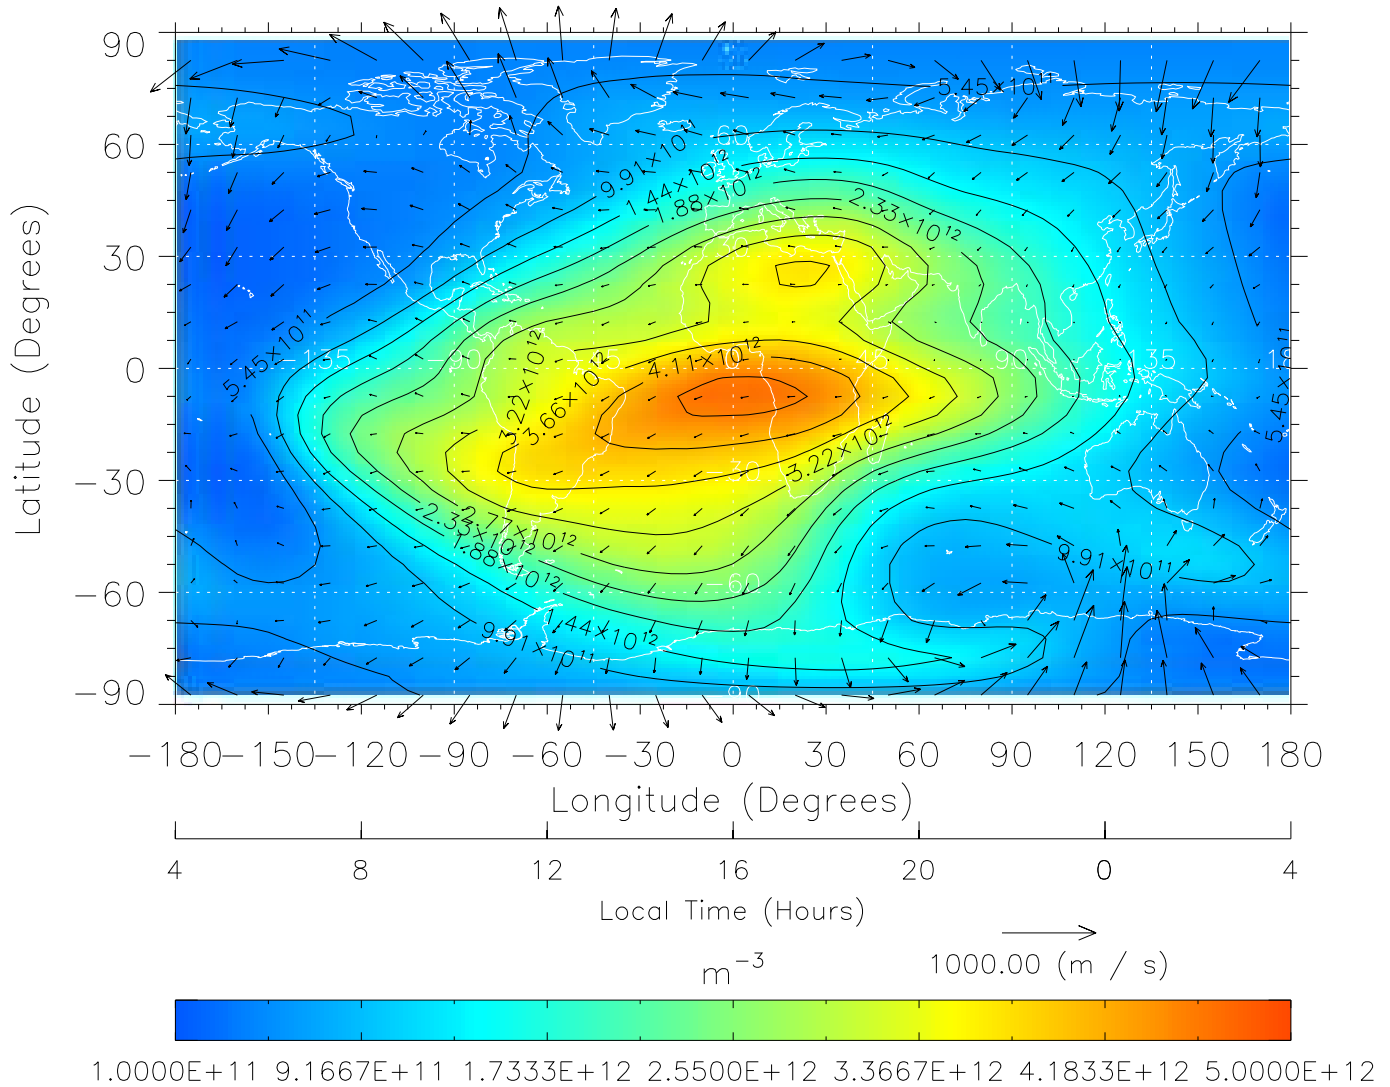

TIME-GCM MAP NmF2 with Neutral Wind vectors
ZP = 2.00 UT = 16.00 DOY = 108

Created: Thu Mar 10 15:06:00 2005

From: /tgcm/histories/secondary/April2002/April2002_ASPENV1.6_v1/18_12.nc