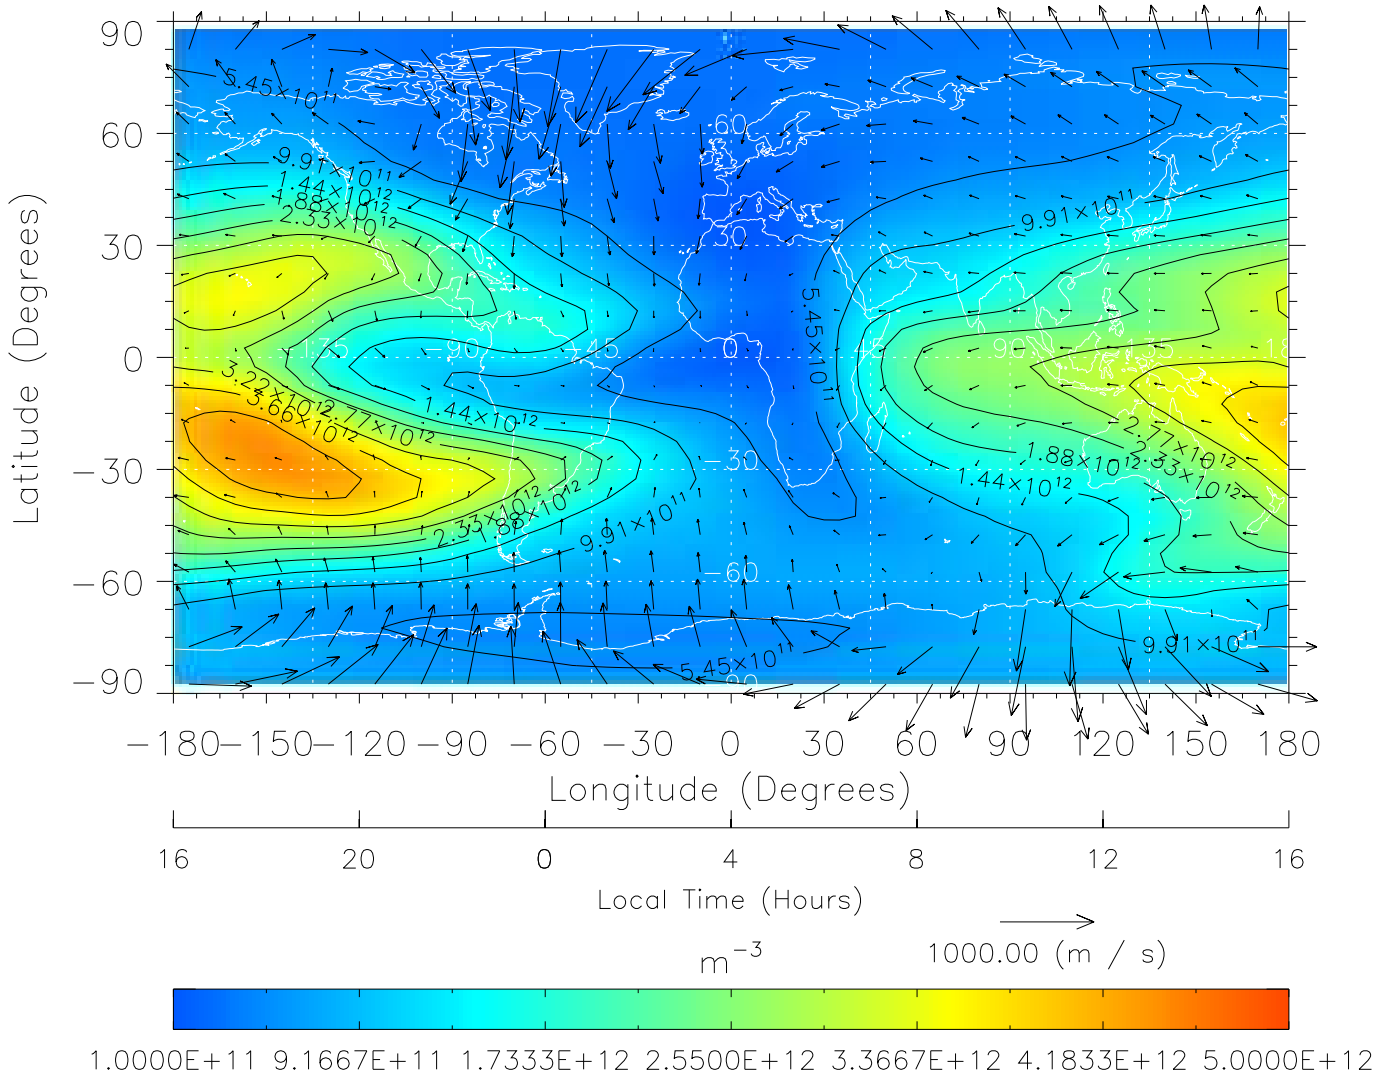

From: /tgcm/histories/secondary/April2002/April2002_ASPENV1.6_v1/18_00.nc

TIME-GCM MAP NmF2 with Neutral Wind vectors
 ZP = 2.00 UT = 3.00 DOY = 108

Created: Thu Mar 10 15:05:56 2005

From: /tgcm/histories/secondary/April2002/April2002_ASPENV1.6_v1/18_00.nc

TIME-GCM MAP NmF2 with Neutral Wind vectors
 ZP = 2.00 UT = 4.00 DOY = 108

Created: Thu Mar 10 15:05:56 2005

From: /tgcm/histories/secondary/April2002/April2002_ASPENV1.6_v1/18_00.nc

TIME-GCM MAP NmF2 with Neutral Wind vectors
 ZP = 2.00 UT = 5.00 DOY = 108