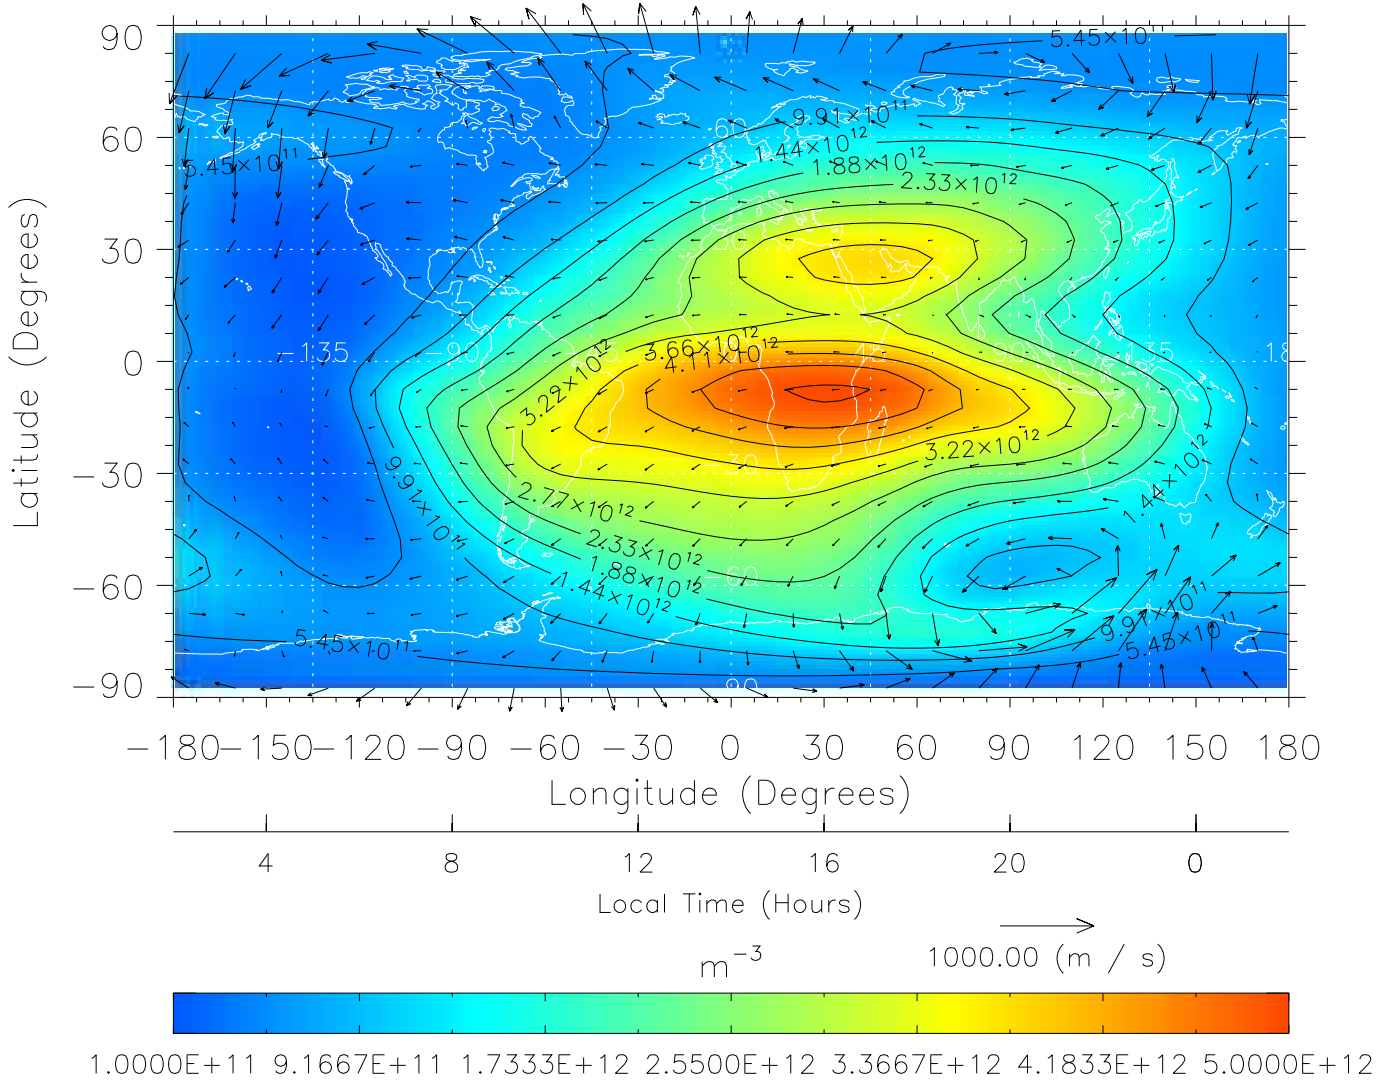

TIME-GCM MAP NmF2 with Neutral Wind vectors
ZP = 2.00 UT = 14.00 DOY = 108

Created: Thu Mar 10 15:06:00 2005

From: /tgcm/histories/secondary/April2002/April2002_ASPENV1.6_v1/18_12.nc