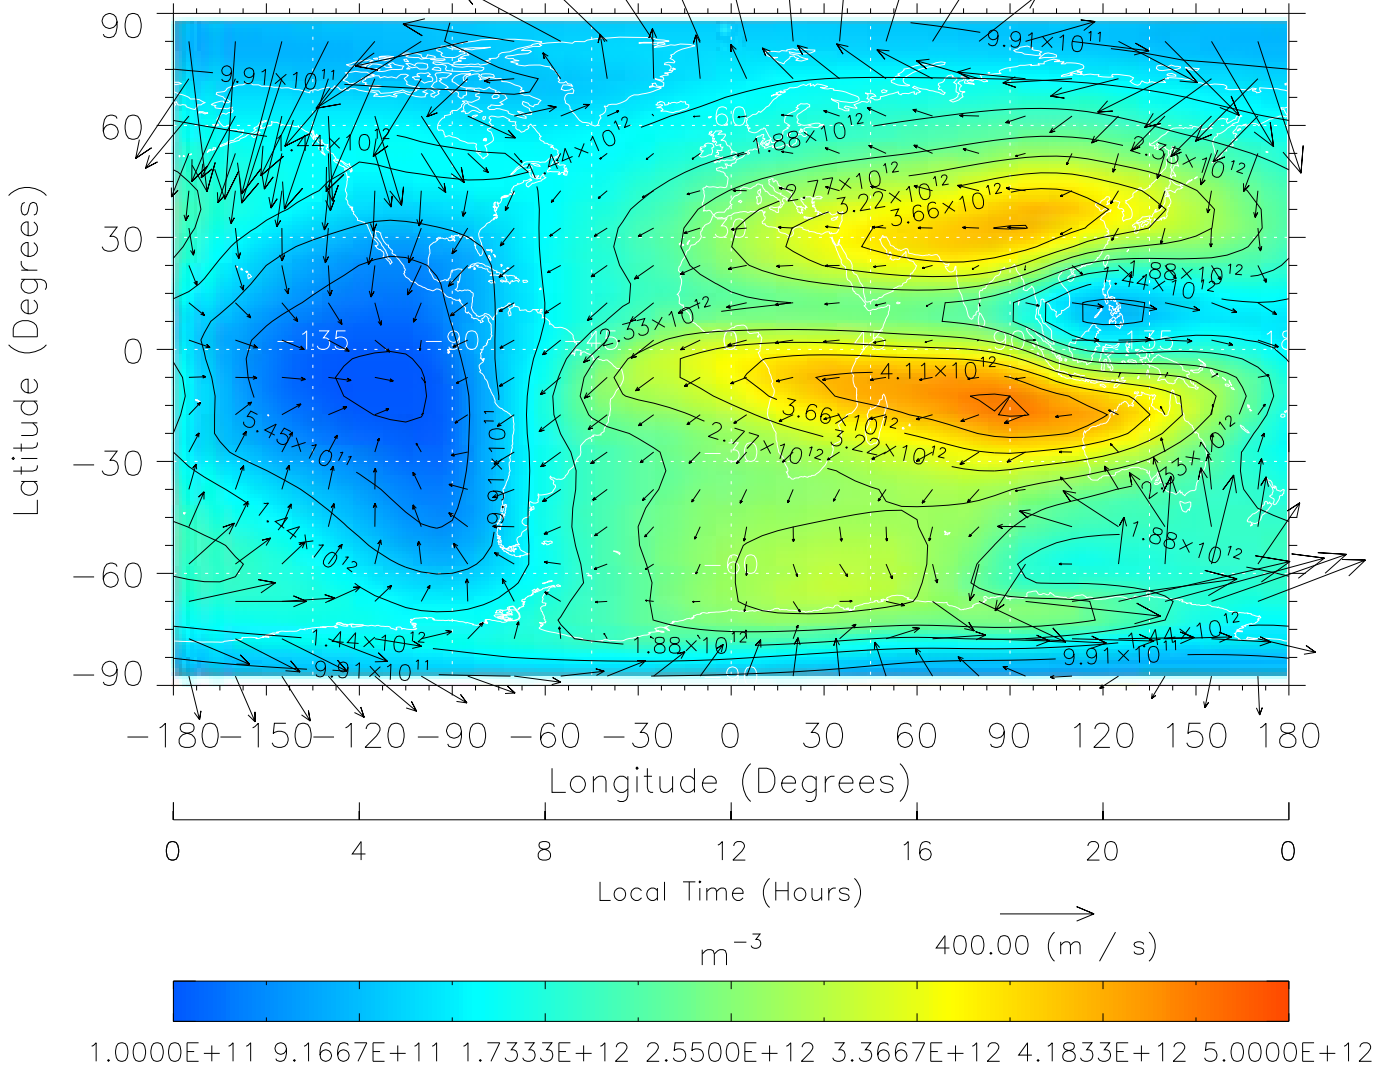

TIME-GCM MAP NmF2 with Neutral Wind vectors
ZP = 2.00 UT = 12.00 DOY = 107

Created: Thu Mar 10 15:04:38 2005

From: /tgcm/histories/secondary/April2002/April2002_ASPENV1.6_v1/17_12.nc