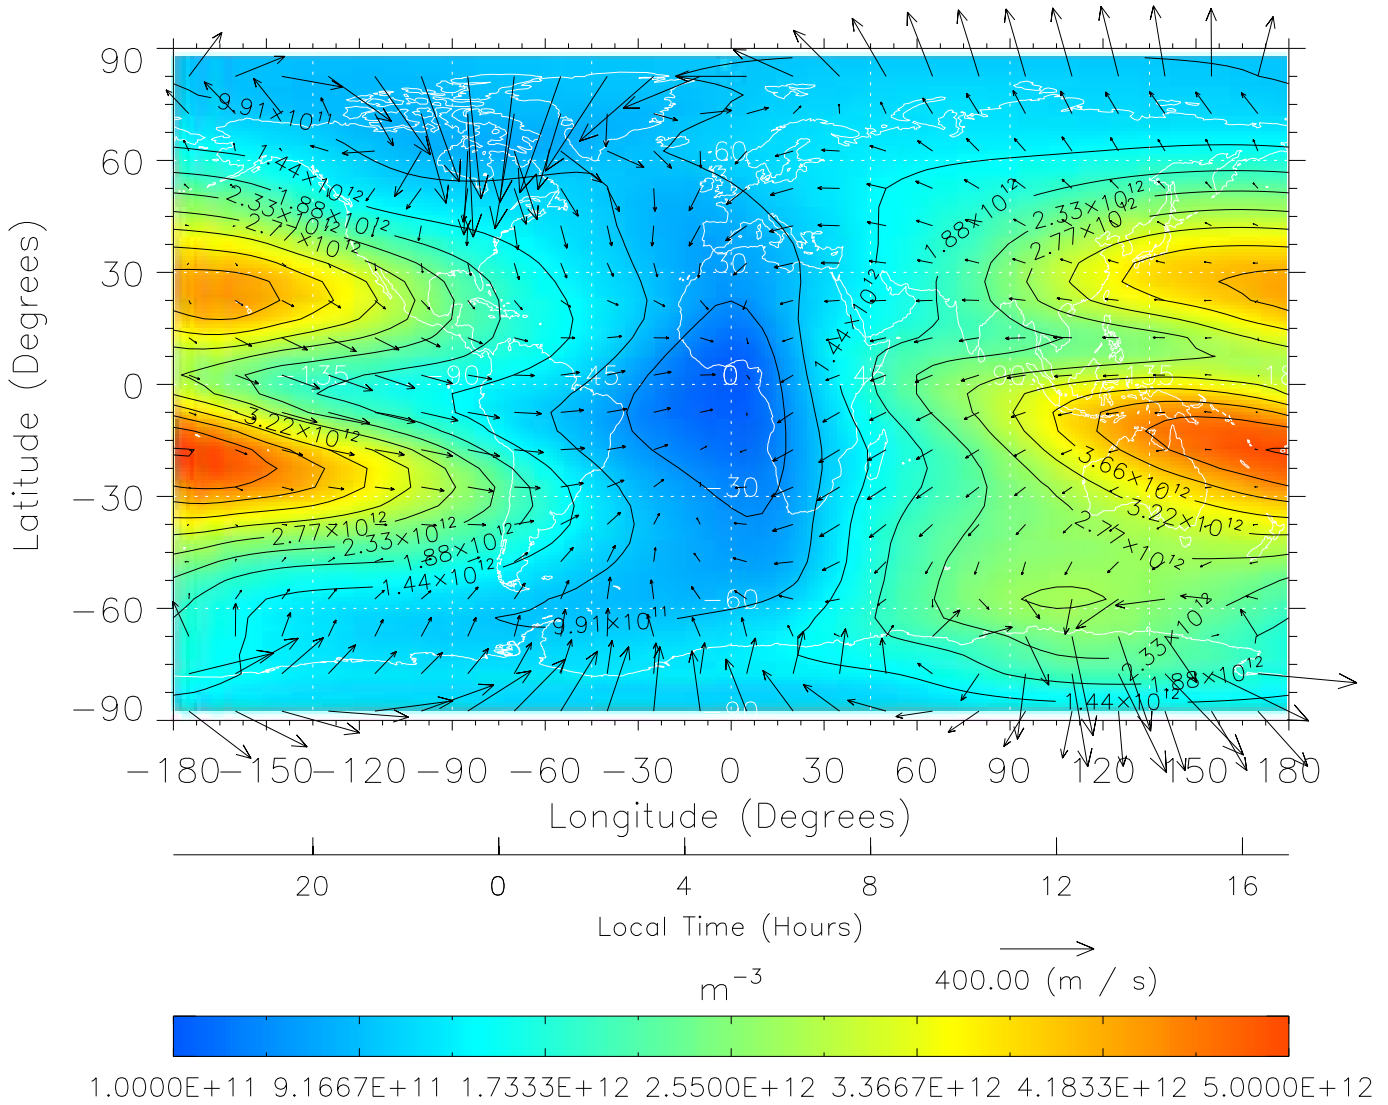

From: /tgcm/histories/secondary/April2002/April2002\_ASPENV1.6\_v1/17\_00.nc

TIME-GCM MAP NmF2 with Neutral Wind vectors  
 ZP = 2.00 UT = 3.00 DOY = 107

Created: Thu Mar 10 15:04:35 2005

From: /tgcm/histories/secondary/April2002/April2002\_ASPENV1.6\_v1/17\_00.nc

TIME-GCM MAP NmF2 with Neutral Wind vectors  
 ZP = 2.00 UT = 4.00 DOY = 107

Created: Thu Mar 10 15:04:36 2005

From: /tgcm/histories/secondary/April2002/April2002\_ASPENV1.6\_v1/17\_00.nc

TIME-GCM MAP NmF2 with Neutral Wind vectors  
 ZP = 2.00 UT = 5.00 DOY = 107