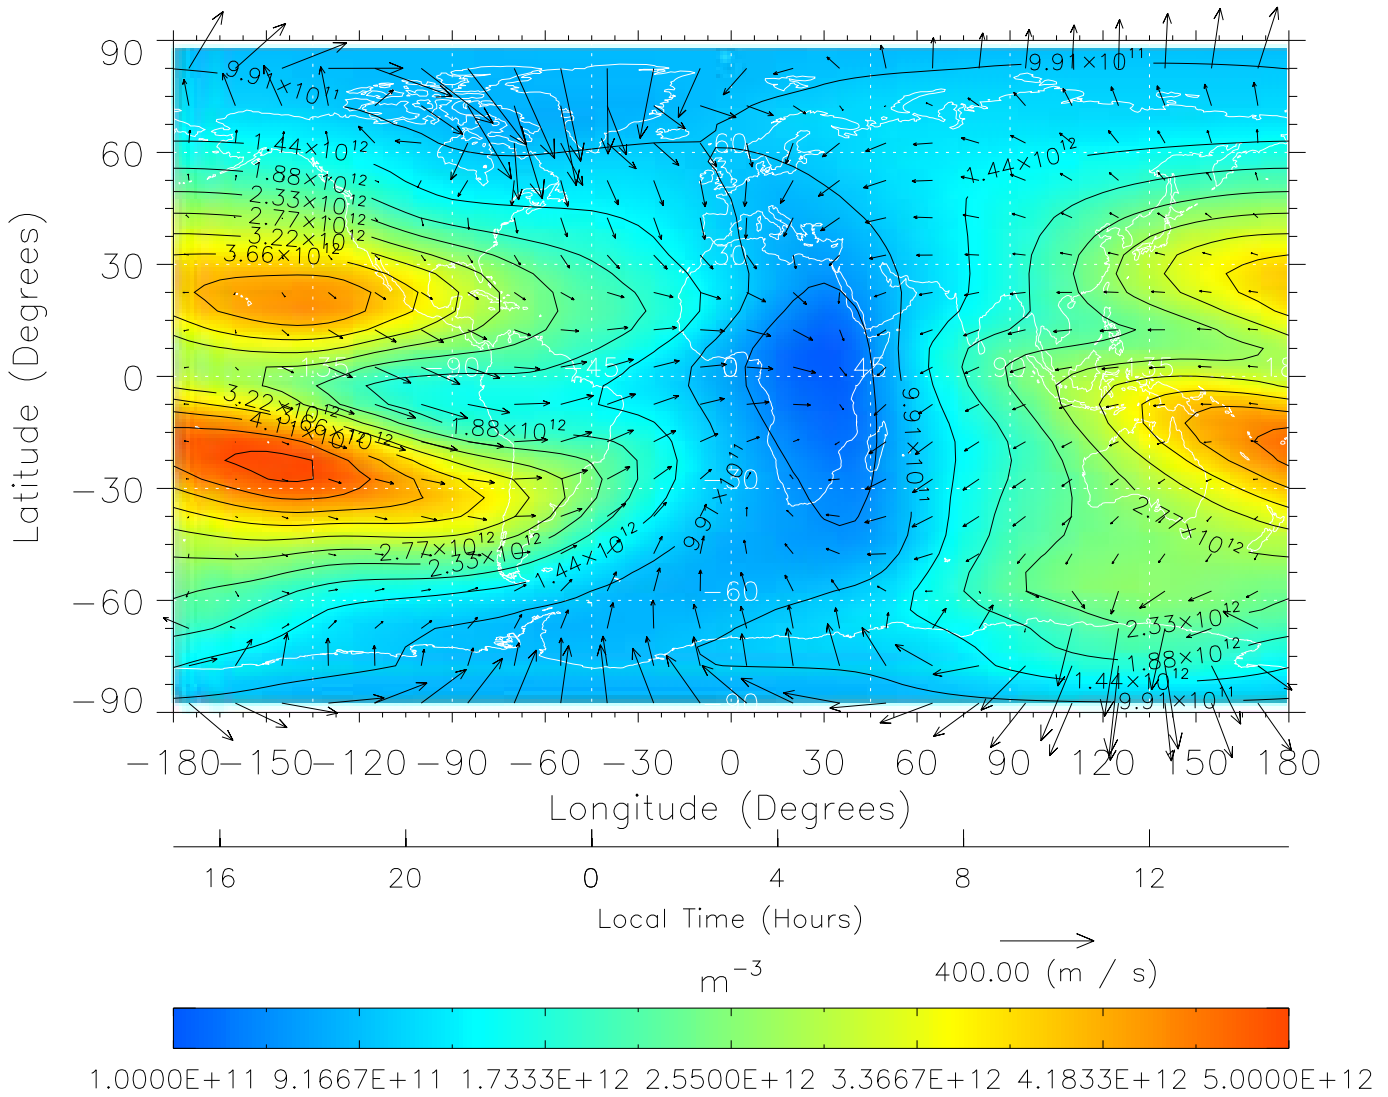

TIME-GCM MAP NmF2 with Neutral Wind vectors  
 ZP = 2.00 UT = 0.00 DOY = 107

Created: Thu Mar 10 15:04:34 2005

From: /tgcm/histories/secondary/April2002/April2002\_ASPENV1.6\_v1/17\_00.nc

TIME-GCM MAP NmF2 with Neutral Wind vectors  
 ZP = 2.00 UT = 1.00 DOY = 107

Created: Thu Mar 10 15:04:35 2005

From: /tgcm/histories/secondary/April2002/April2002\_ASPENV1.6\_v1/17\_00.nc

TIME-GCM MAP NmF2 with Neutral Wind vectors  
 ZP = 2.00 UT = 2.00 DOY = 107

Created: Thu Mar 10 15:04:35 2005

From: /tgcm/histories/secondary/April2002/April2002\_ASPENV1.6\_v1/17\_00.nc

TIME-GCM MAP NmF2 with Neutral Wind vectors  
 ZP = 2.00 UT = 3.00 DOY = 107

Created: Thu Mar 10 15:04:35 2005

From: /tgcm/histories/secondary/April2002/April2002\_ASPENV1.6\_v1/17\_00.nc