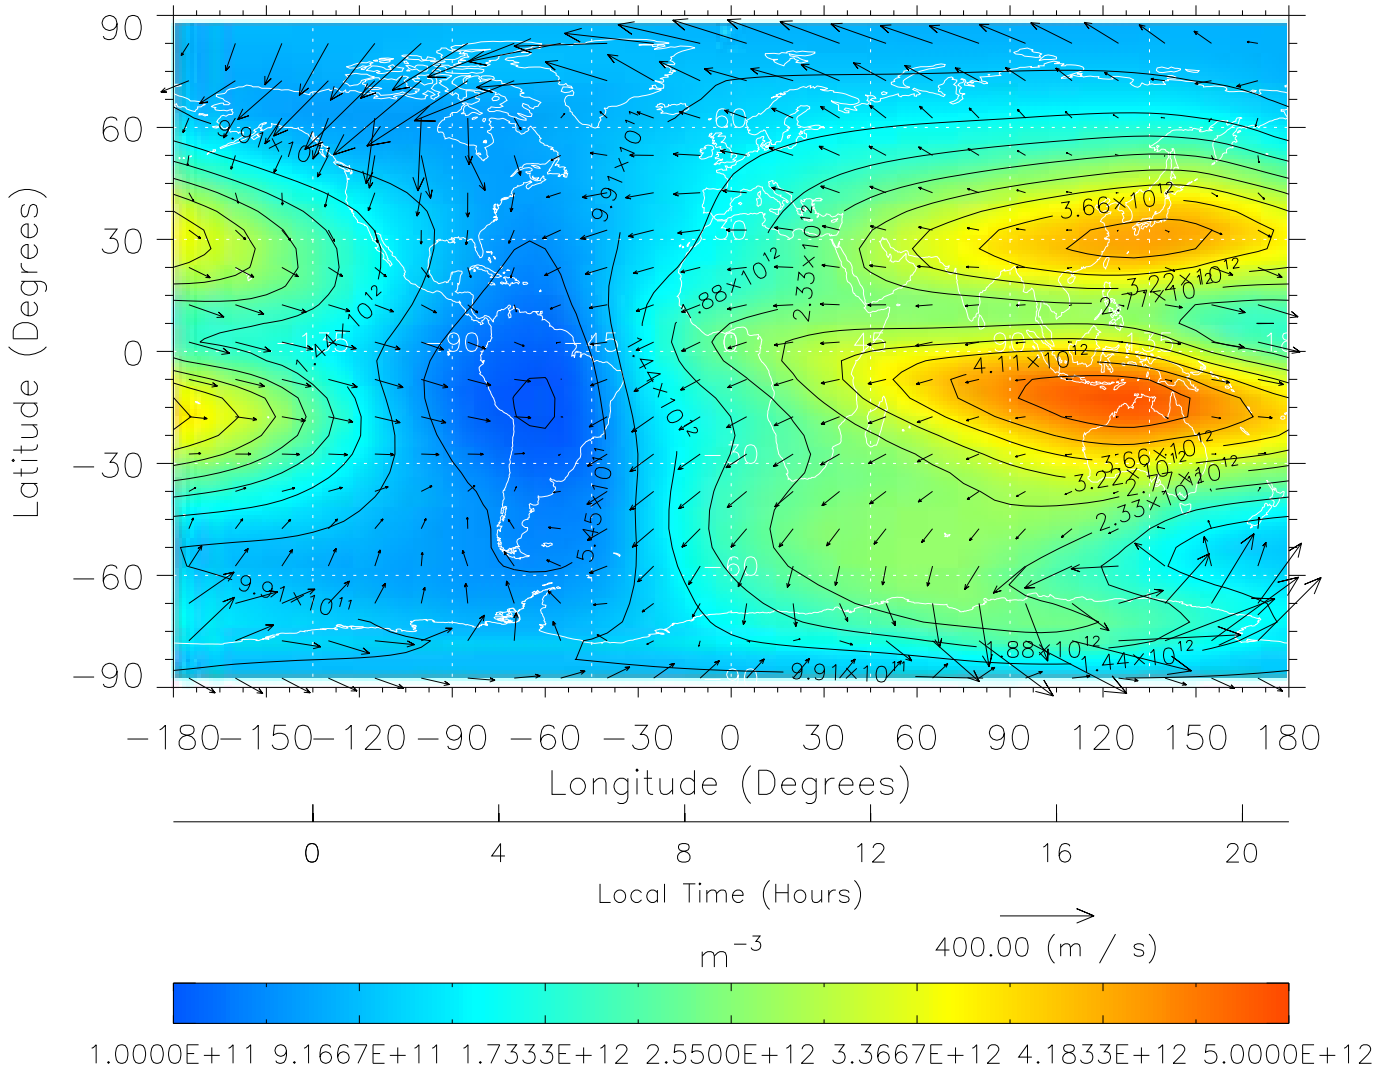

TIME-GCM MAP NmF2 with Neutral Wind vectors
ZP = 2.00 UT = 9.00 DOY = 107

Created: Thu Mar 10 15:04:37 2005

From: /tgcm/histories/secondary/April2002/April2002_ASPENV1.6_v1/17_00.nc