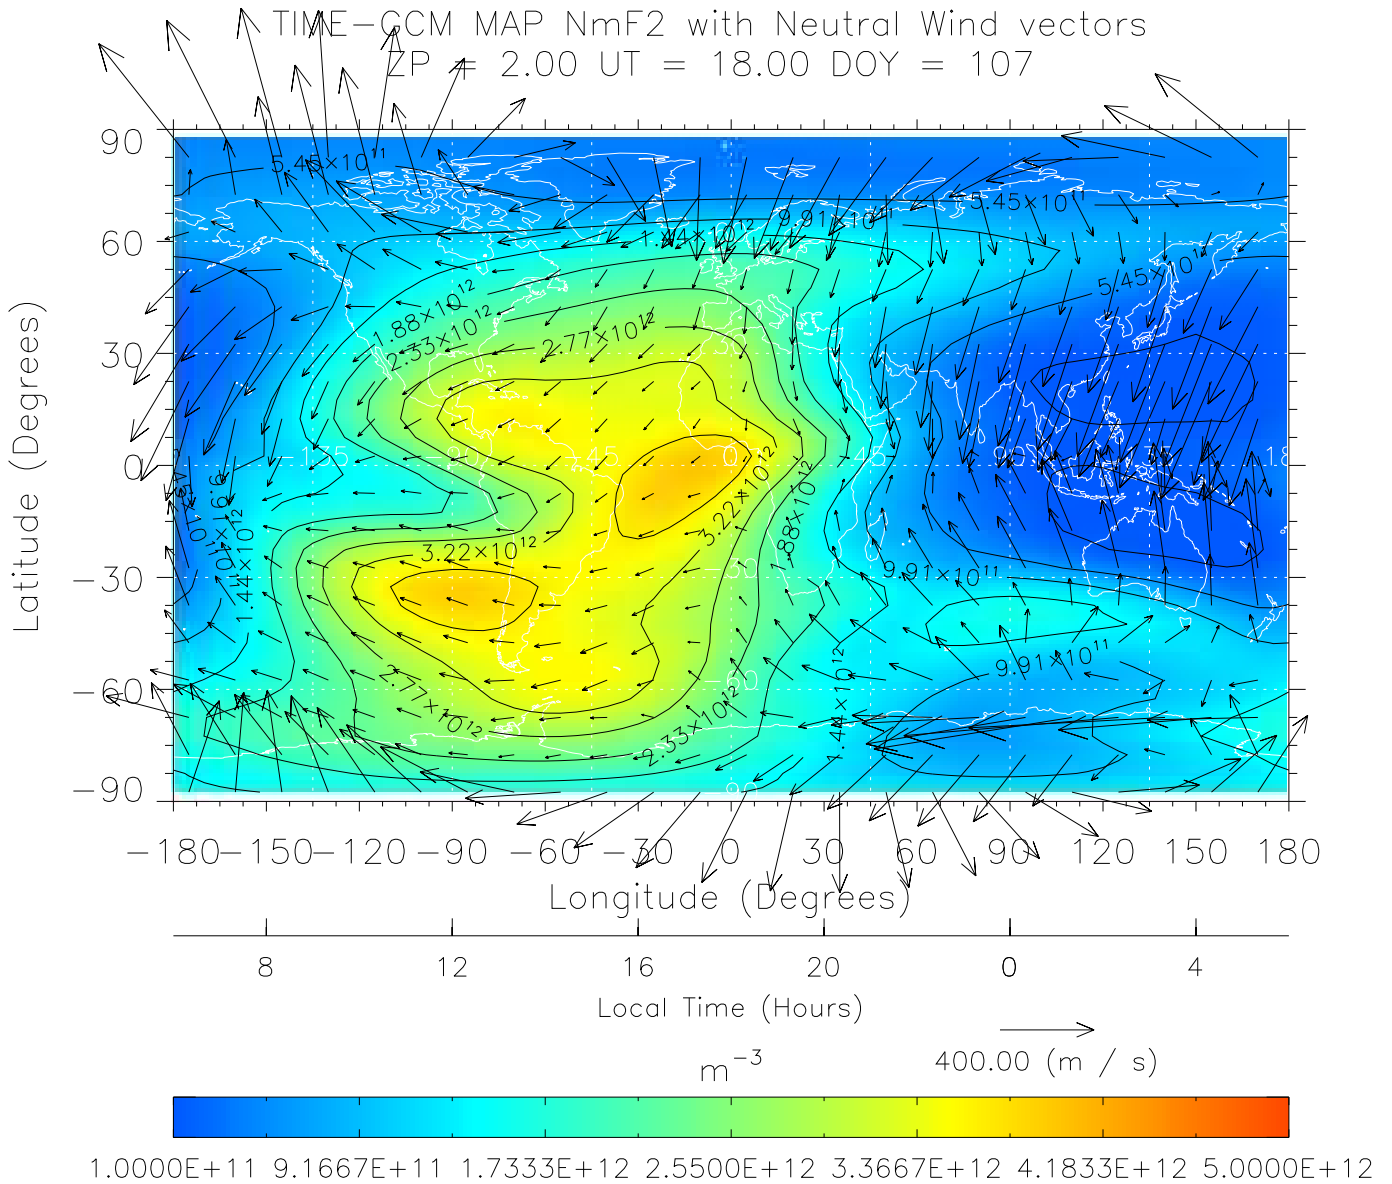

ZP = 2.00 UT = 16.00 DOY = 107

Created: Thu Mar 10 15:04:40 2005

From: /tgcm/histories/secondary/April2002/April2002\_ASPENV1.6\_v1/17\_12.nc

Created: Thu Mar 10 15:04:40 2005

From: /tgcm/histories/secondary/April2002/April2002\_ASPENV1.6\_v1/17\_12.nc