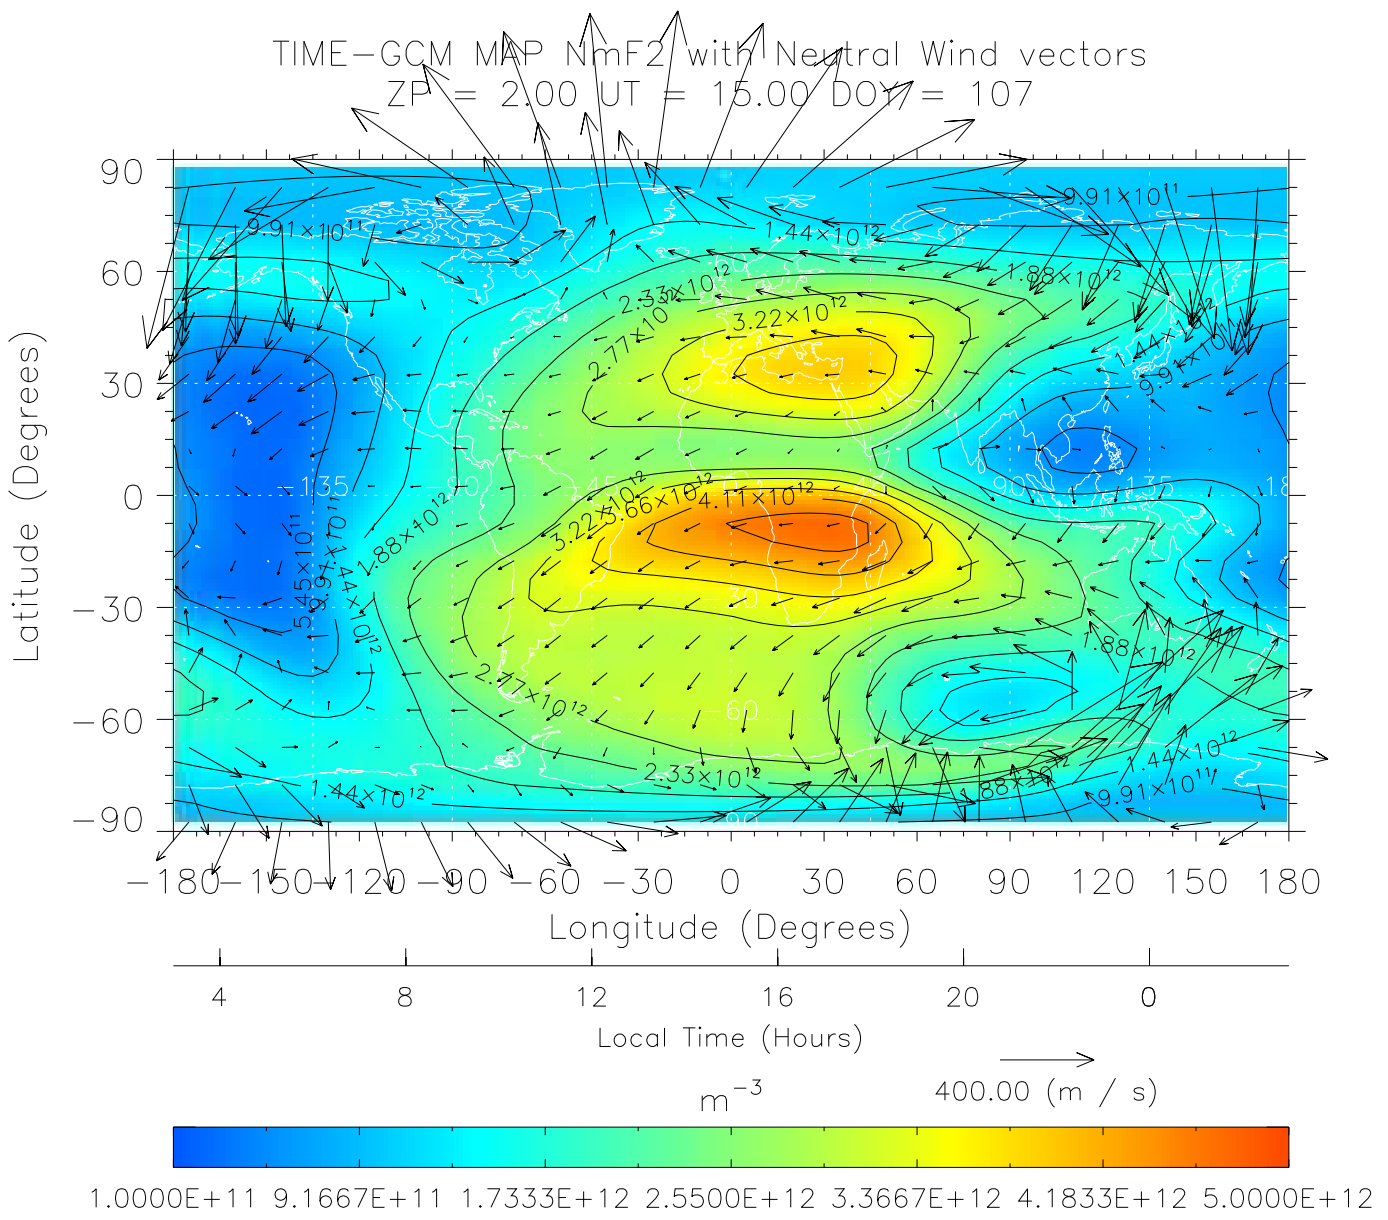

Created: Thu Mar 10 15:04:39 2005

From: /tgcm/histories/secondary/April2002/April2002_ASPENV1.6_v1/17_12.nc