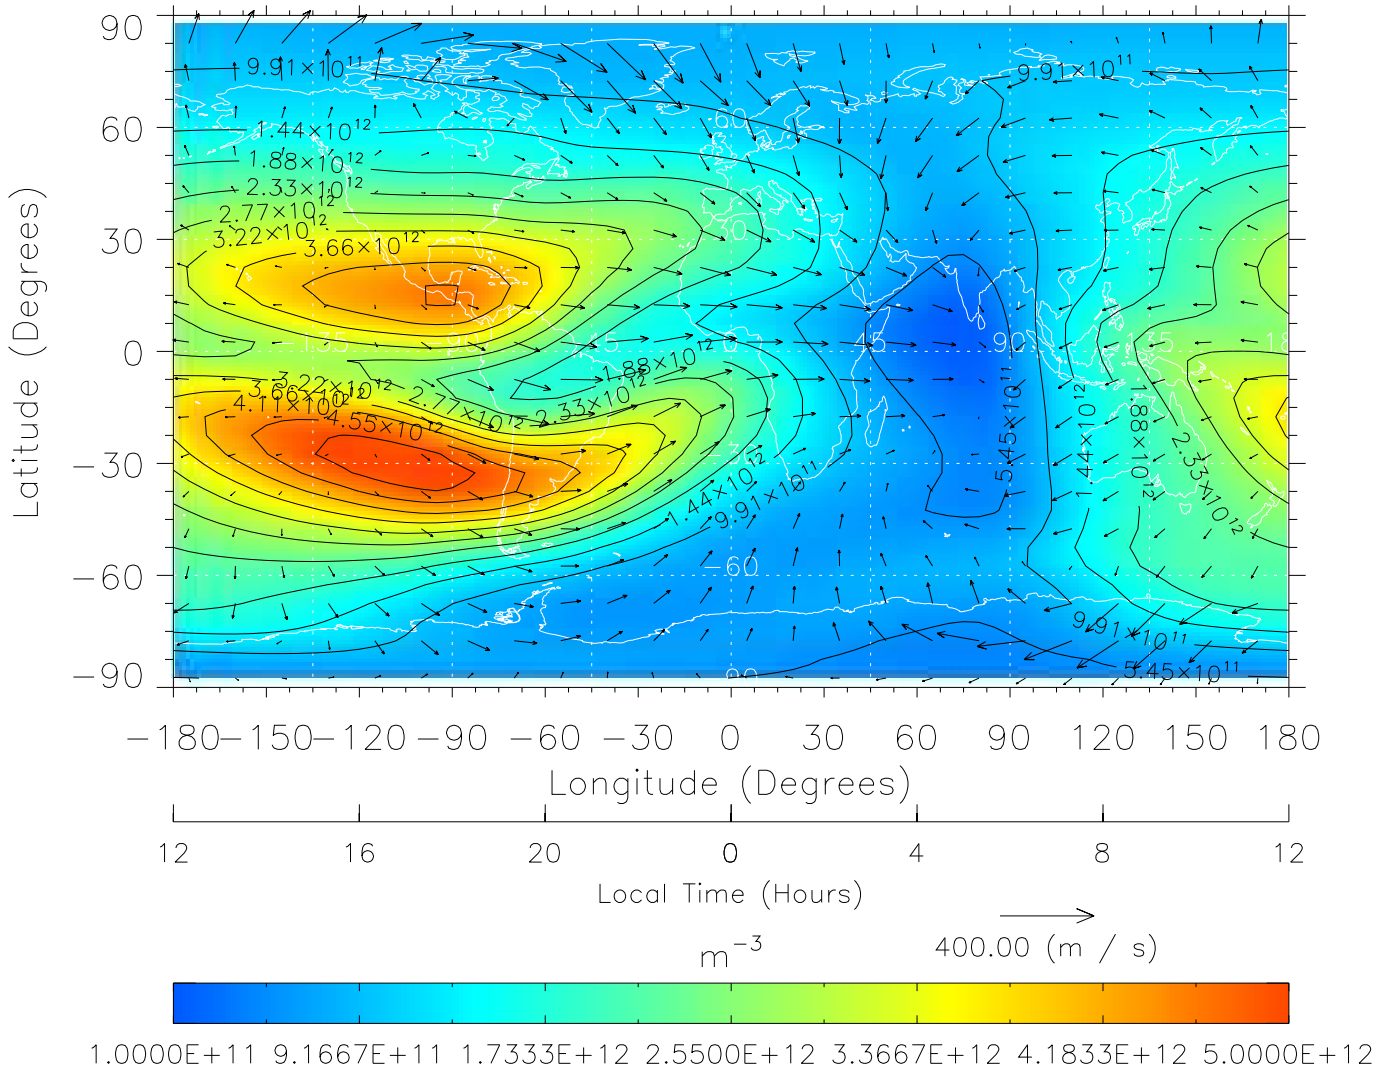

TIME-GCM MAP NmF2 with Neutral Wind vectors  
 ZP = 2.00 UT = 0.00 DOY = 107

Created: Thu Mar 10 15:04:34 2005

From: /tgcm/histories/secondary/April2002/April2002\_ASPENV1.6\_v1/17\_00.nc

TIME-GCM MAP NmF2 with Neutral Wind vectors  
 ZP = 2.00 UT = 1.00 DOY = 107

Created: Thu Mar 10 15:04:35 2005

From: /tgcm/histories/secondary/April2002/April2002\_ASPENV1.6\_v1/17\_00.nc

TIME-GCM MAP NmF2 with Neutral Wind vectors  
 ZP = 2.00 UT = 2.00 DOY = 107

Created: Thu Mar 10 15:04:35 2005