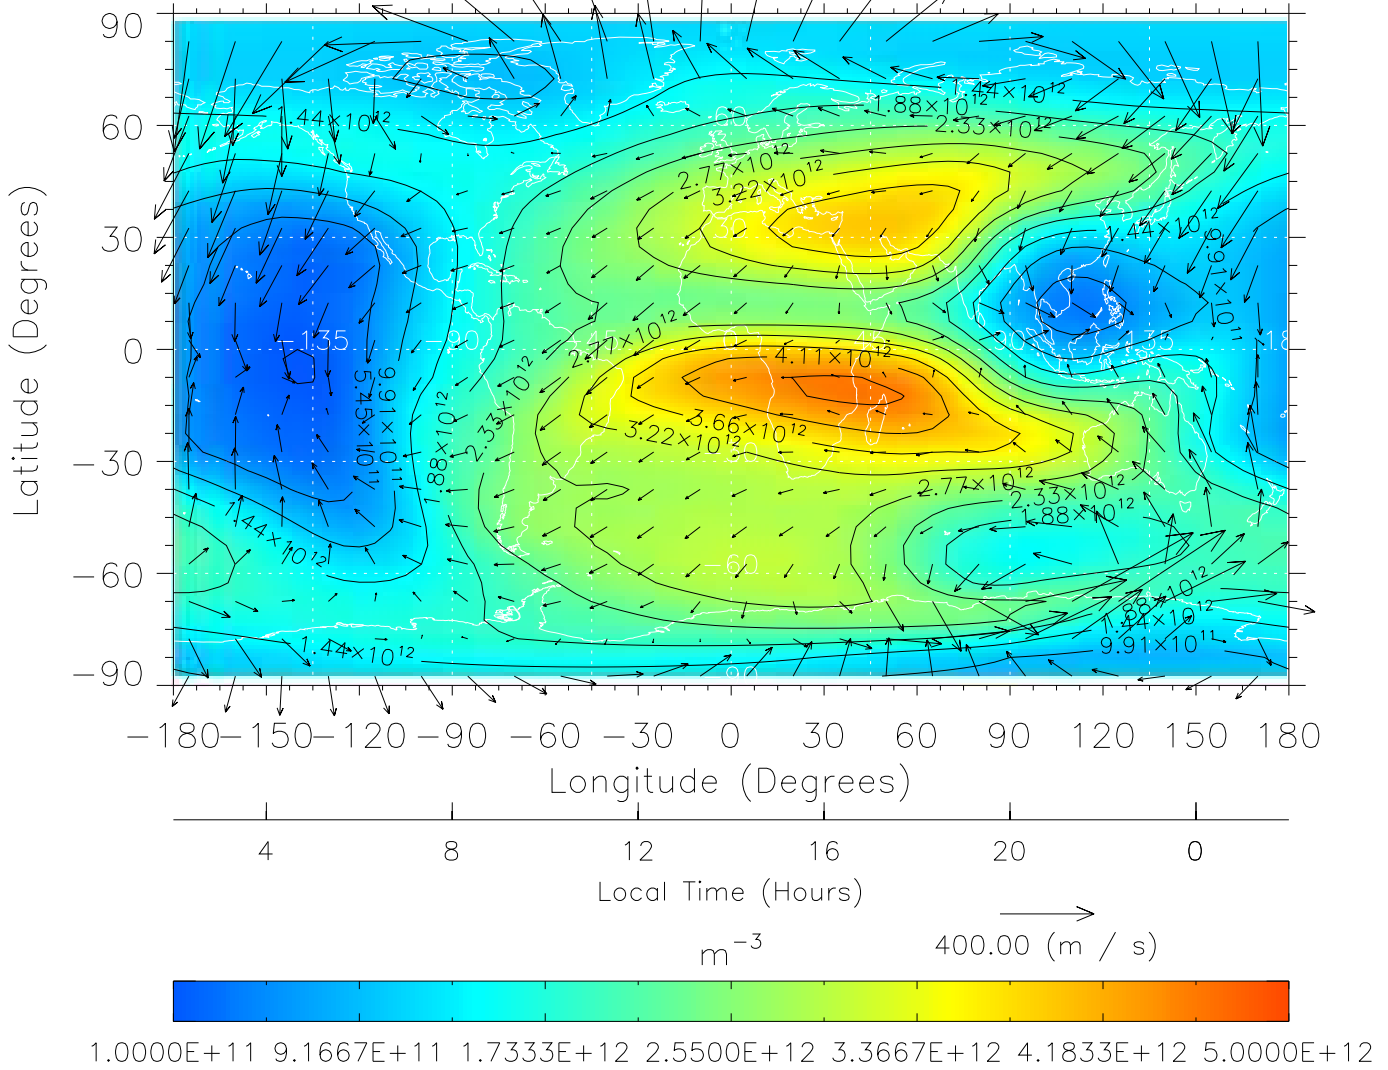

TIME-GCM MAP NmF2 with Neutral Wind vectors
ZP = 2.00 UT = 14.00 DOY = 107

Created: Thu Mar 10 15:04:39 2005

From: /tgcm/histories/secondary/April2002/April2002_ASPENV1.6_v1/17_12.nc