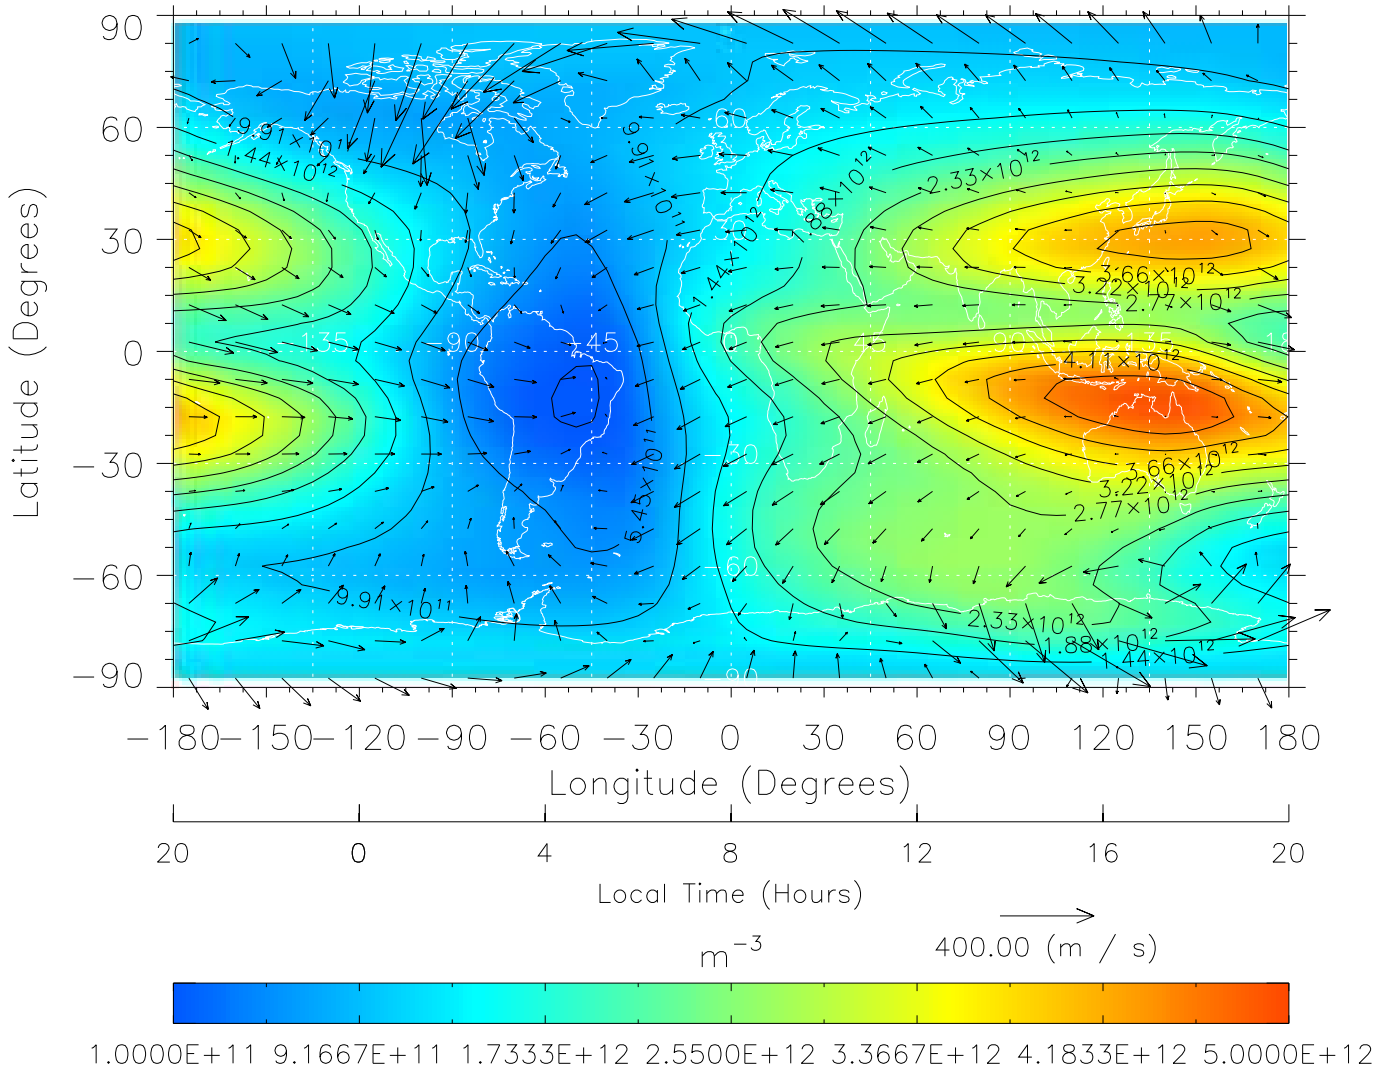

From: /tgcm/histories/secondary/April2002/April2002\_ASPENV1.6\_v1/17\_00.nc

TIME-GCM MAP NmF2 with Neutral Wind vectors  
 ZP = 2.00 UT = 7.00 DOY = 107

Created: Thu Mar 10 15:04:37 2005

From: /tgcm/histories/secondary/April2002/April2002\_ASPENV1.6\_v1/17\_00.nc

TIME-GCM MAP NmF2 with Neutral Wind vectors  
 ZP = 2.00 UT = 8.00 DOY = 107

Created: Thu Mar 10 15:04:37 2005

From: /tgcm/histories/secondary/April2002/April2002\_ASPENV1.6\_v1/17\_00.nc

TIME-GCM MAP NmF2 with Neutral Wind vectors  
 ZP = 2.00 UT = 9.00 DOY = 107