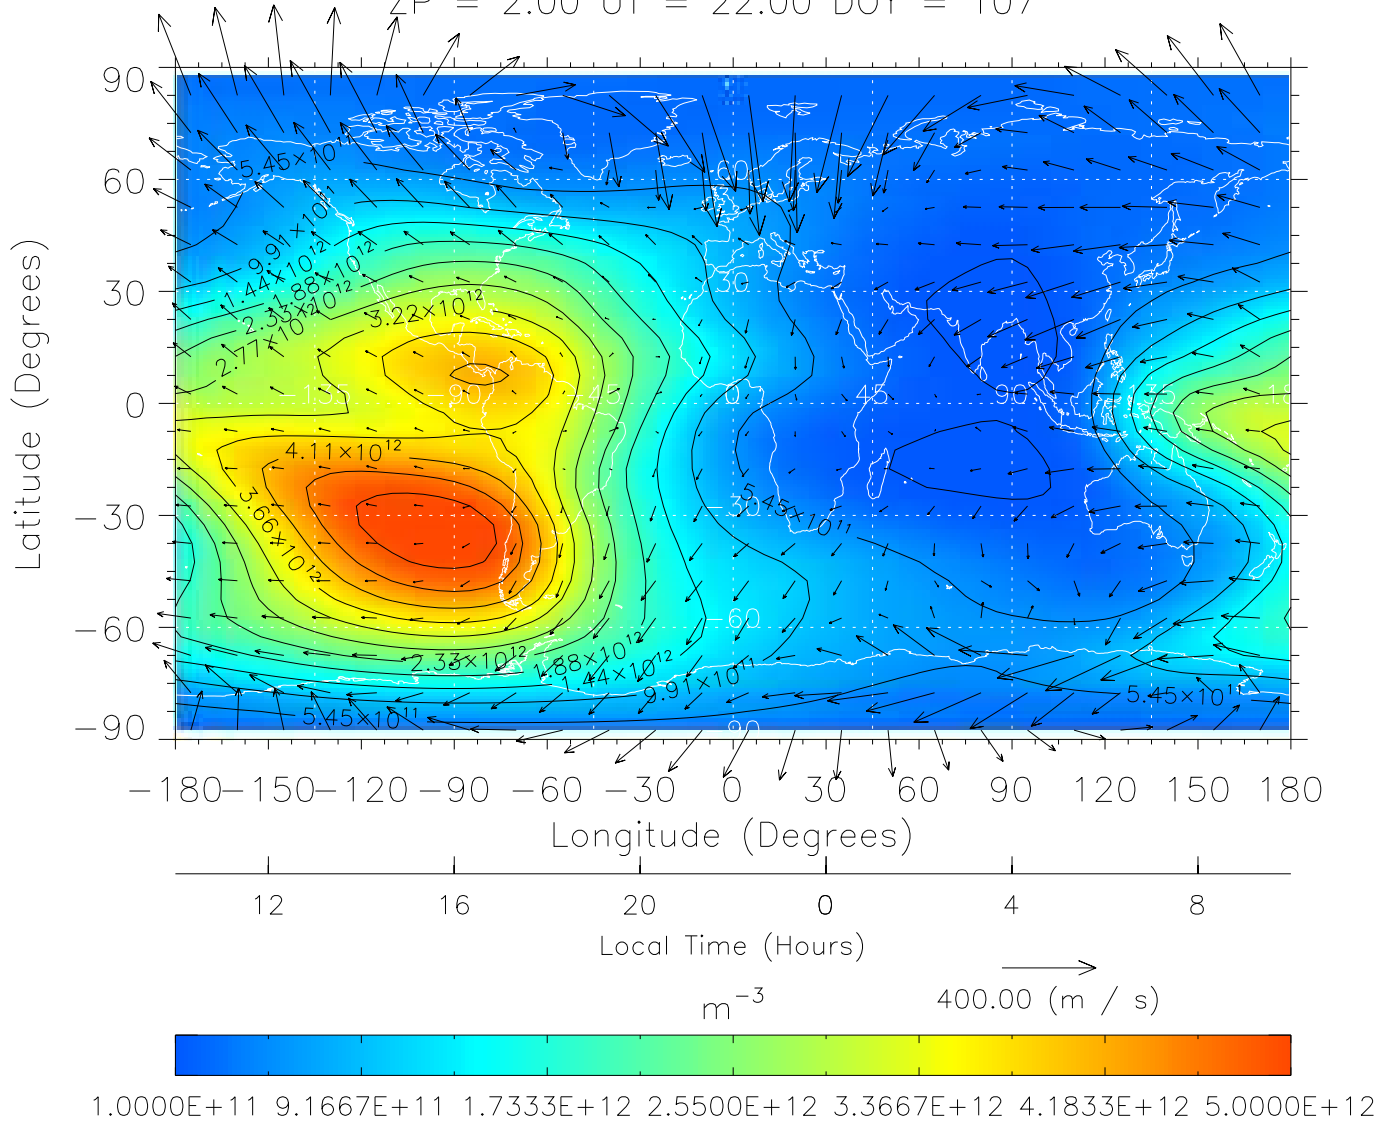

TIME-GCM MAP NmF2 with Neutral Wind vectors

ZP = 2.00 UT = 22.00 DOY = 107

Created: Thu Mar 10 15:04:42 2005

From: /tgcm/histories/secondary/April2002/April2002_ASPENV1.6_v1/17_12.nc