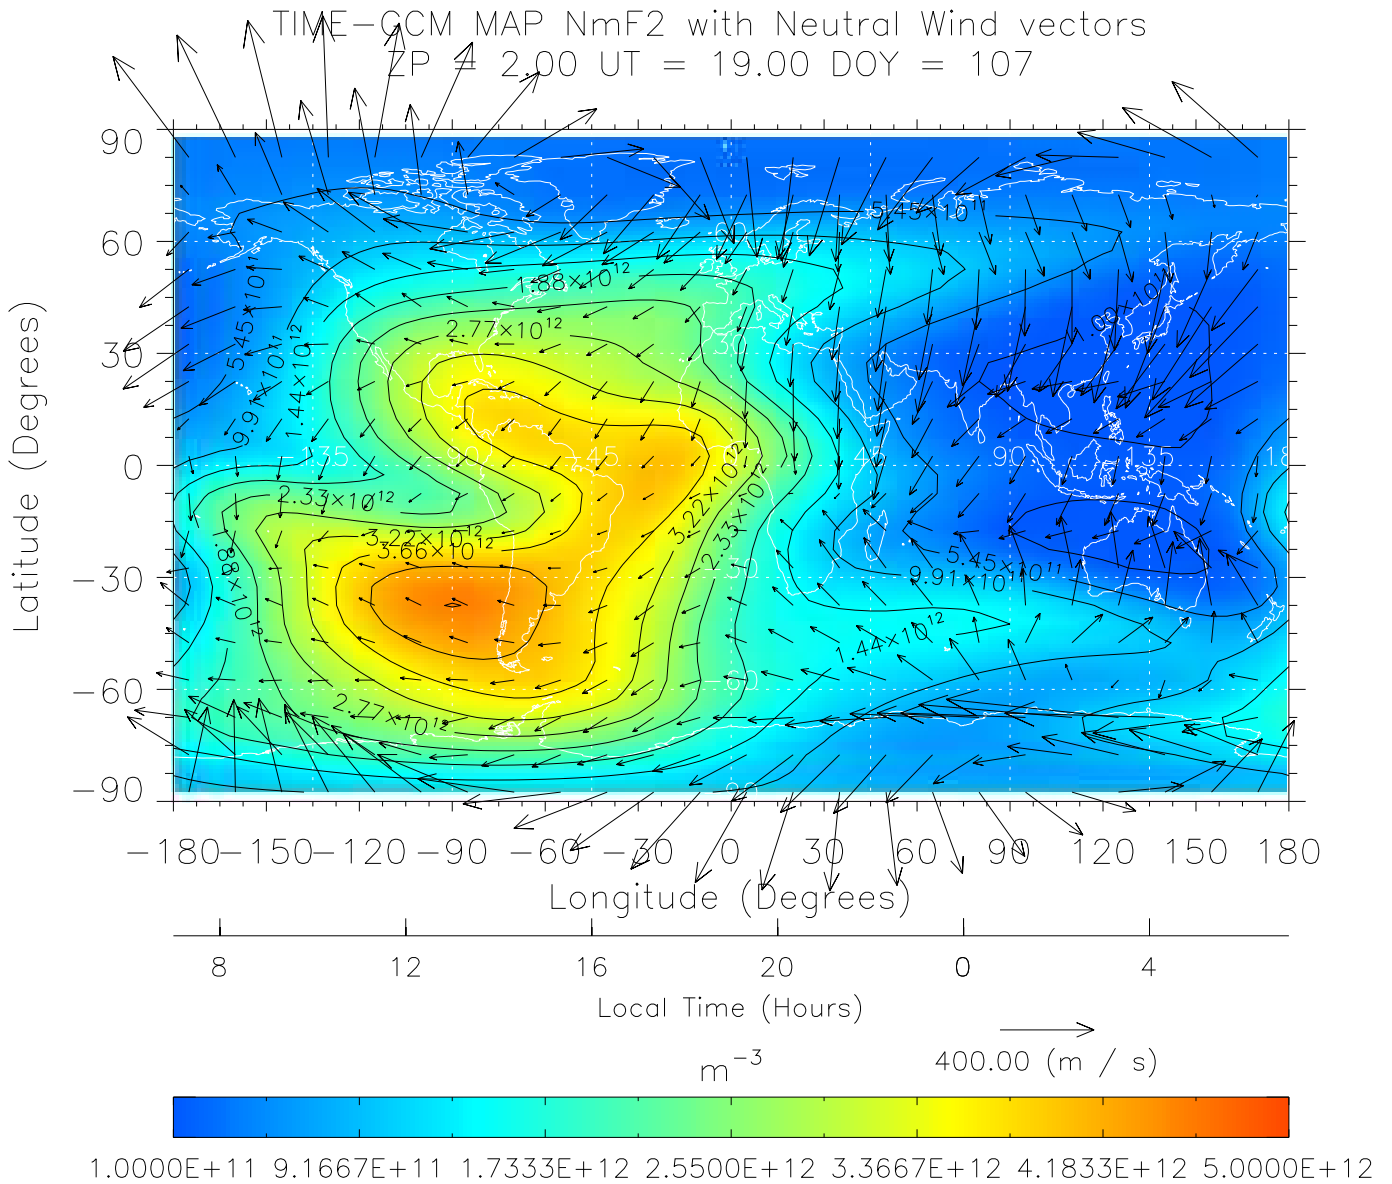

Created: Thu Mar 10 15:04:41 2005

From: /tgcm/histories/secondary/April2002/April2002_ASPENV1.6_v1/17_12.nc