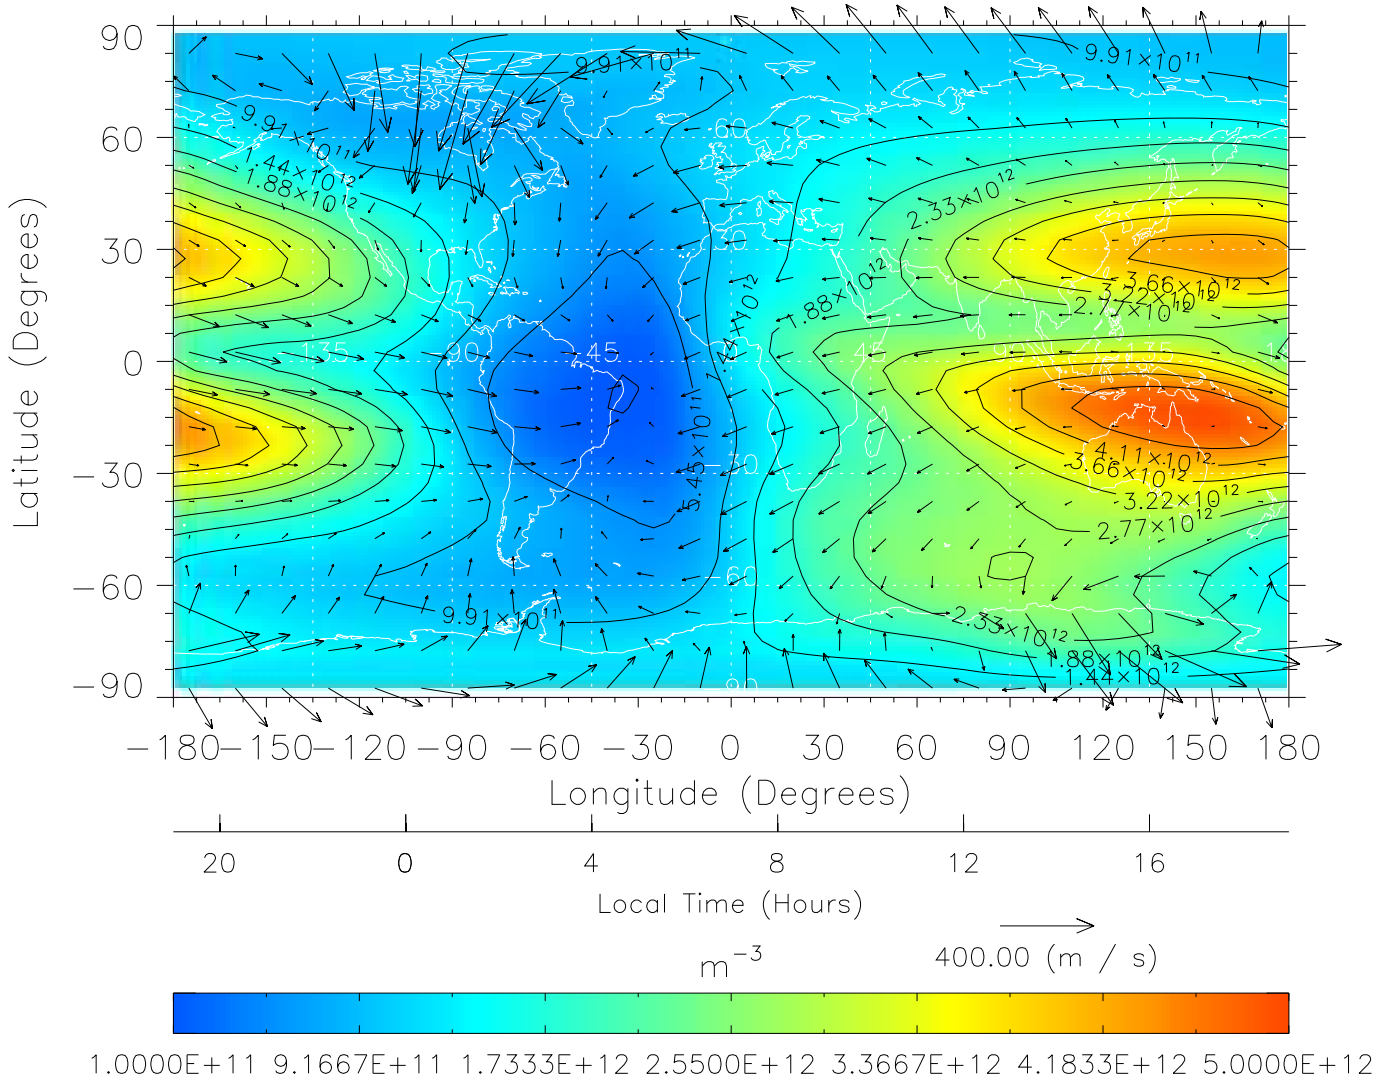

TIME-GCM MAP NmF2 with Neutral Wind vectors
ZP = 2.00 UT = 7.00 DOY = 107

Created: Thu Mar 10 15:04:37 2005

From: /tgcm/histories/secondary/April2002/April2002_ASPENV1.6_v1/17_00.nc