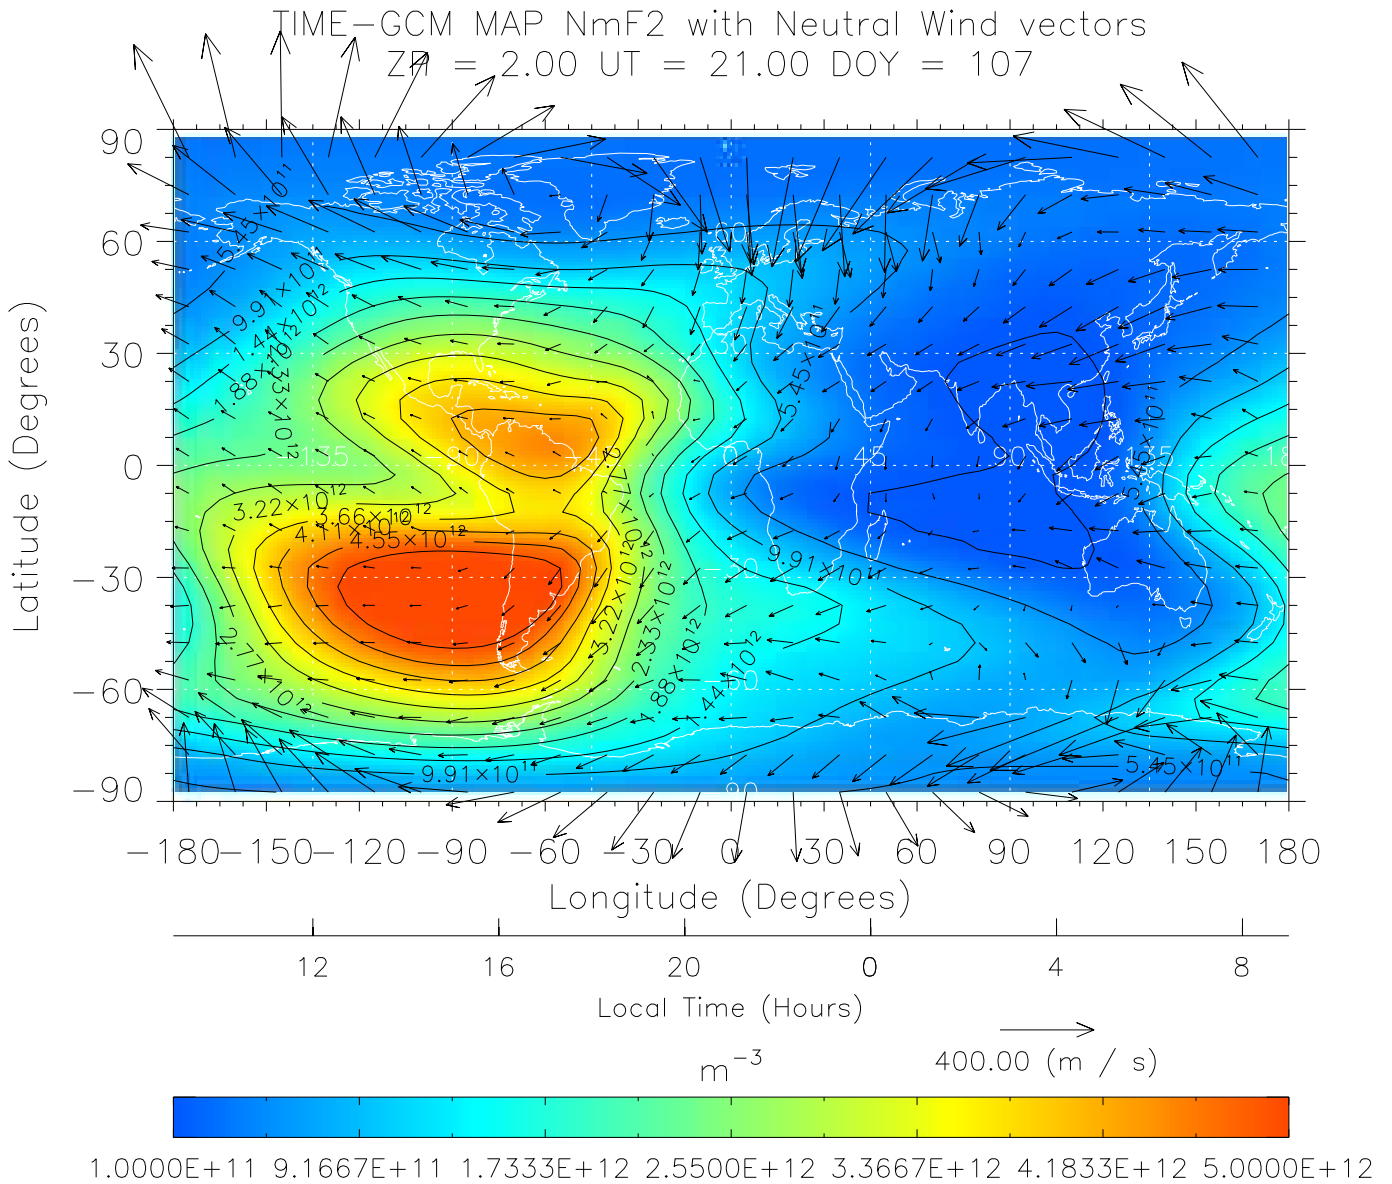

TIME-GCM MAP NmF2 with Neutral Wind vectors

ZP = 2.00 UT = 20.00 DOY = 107

Created: Thu Mar 10 15:04:41 2005

From: /tgcm/histories/secondary/April2002/April2002\_ASPENV1.6\_v1/17\_12.nc

Created: Thu Mar 10 15:04:42 2005