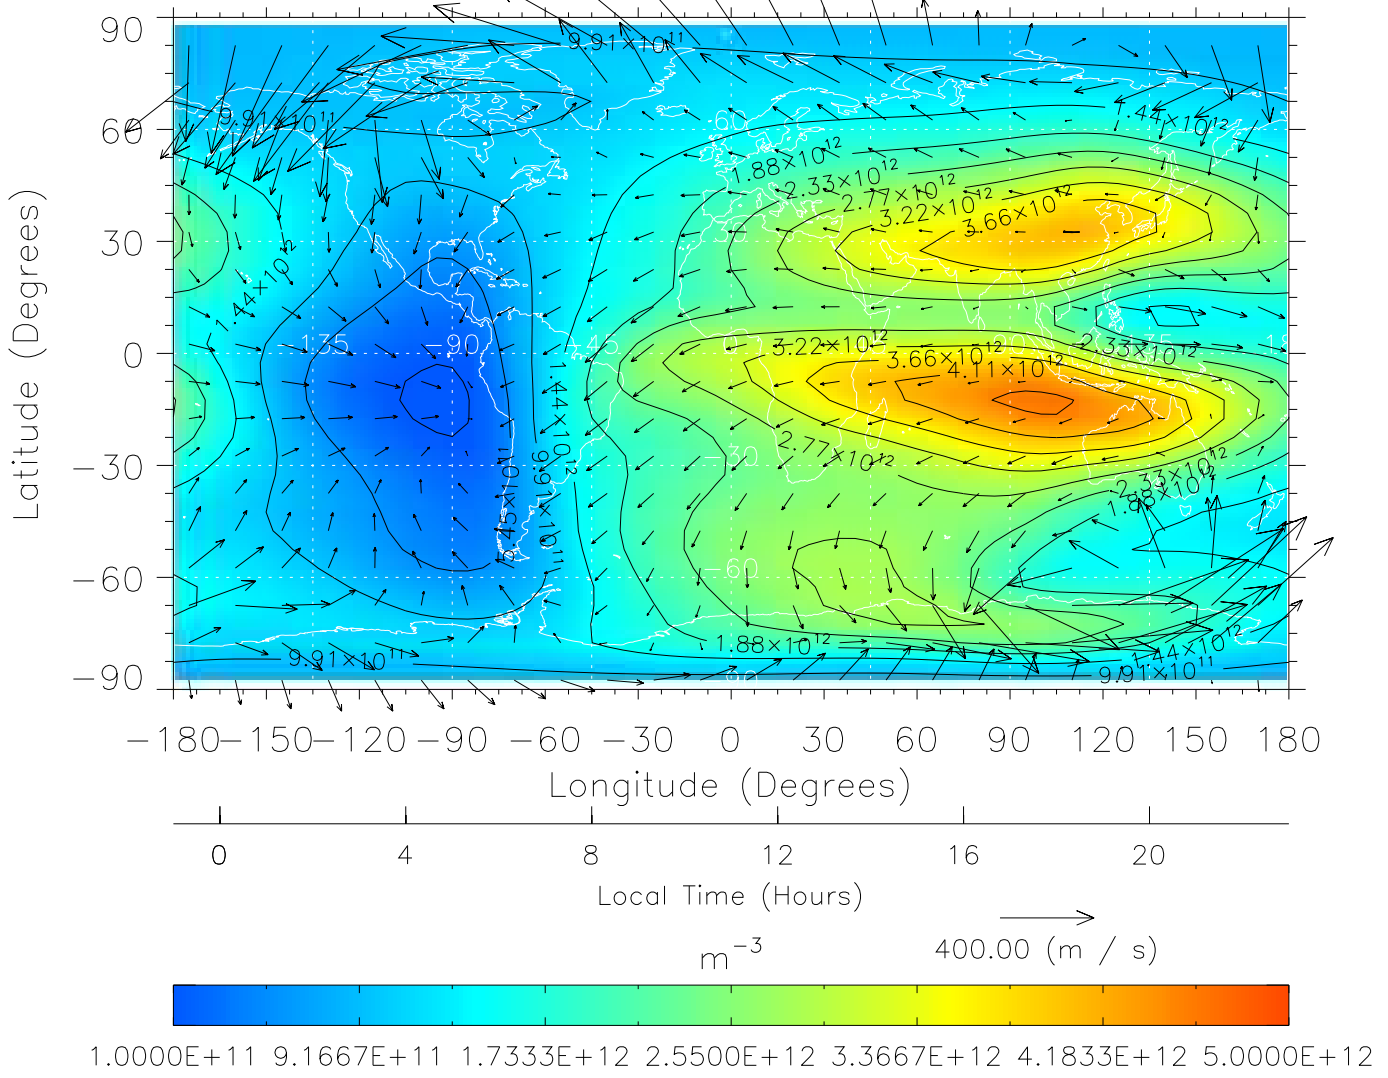

TIME-GCM MAP NmF2 with Neutral Wind vectors
ZP = 2.00 UT = 11.00 DOY = 107

Created: Thu Mar 10 15:04:38 2005

From: /tgcm/histories/secondary/April2002/April2002_ASPENV1.6_v1/17_00.nc