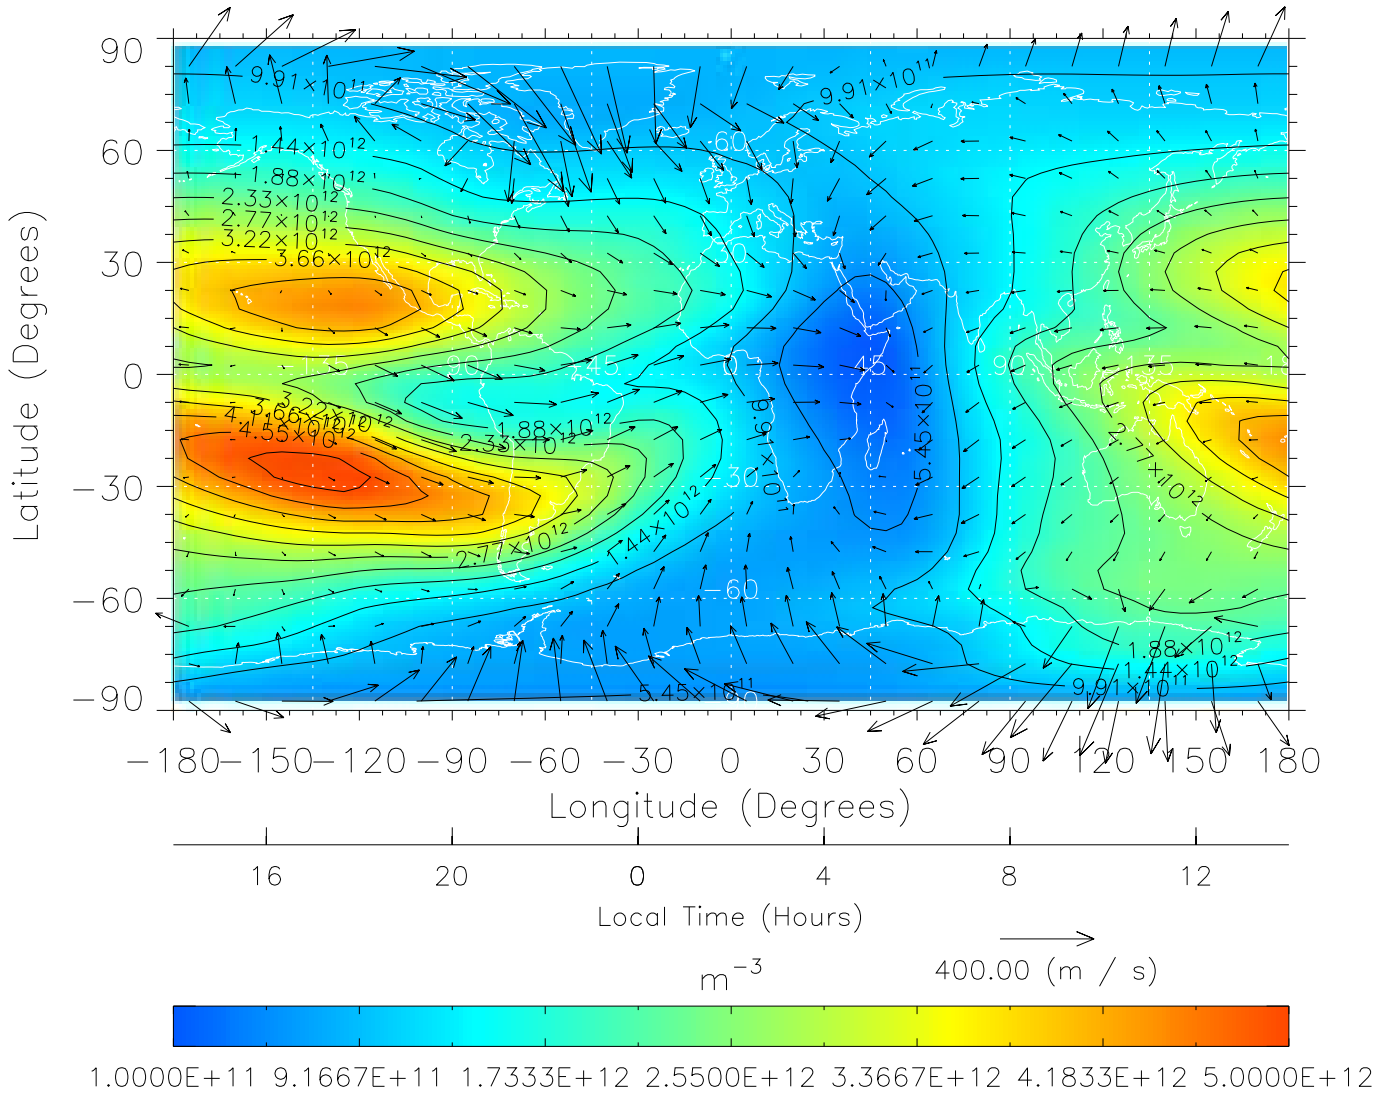

TIME-GCM MAP NmF2 with Neutral Wind vectors  
 ZP = 2.00 UT = 0.00 DOY = 107

Created: Thu Mar 10 15:04:34 2005

From: /tgcm/histories/secondary/April2002/April2002\_ASPENV1.6\_v1/17\_00.nc

TIME-GCM MAP NmF2 with Neutral Wind vectors  
 ZP = 2.00 UT = 1.00 DOY = 107

Created: Thu Mar 10 15:04:35 2005

From: /tgcm/histories/secondary/April2002/April2002\_ASPENV1.6\_v1/17\_00.nc

TIME-GCM MAP NmF2 with Neutral Wind vectors  
 ZP = 2.00 UT = 2.00 DOY = 107

Created: Thu Mar 10 15:04:35 2005