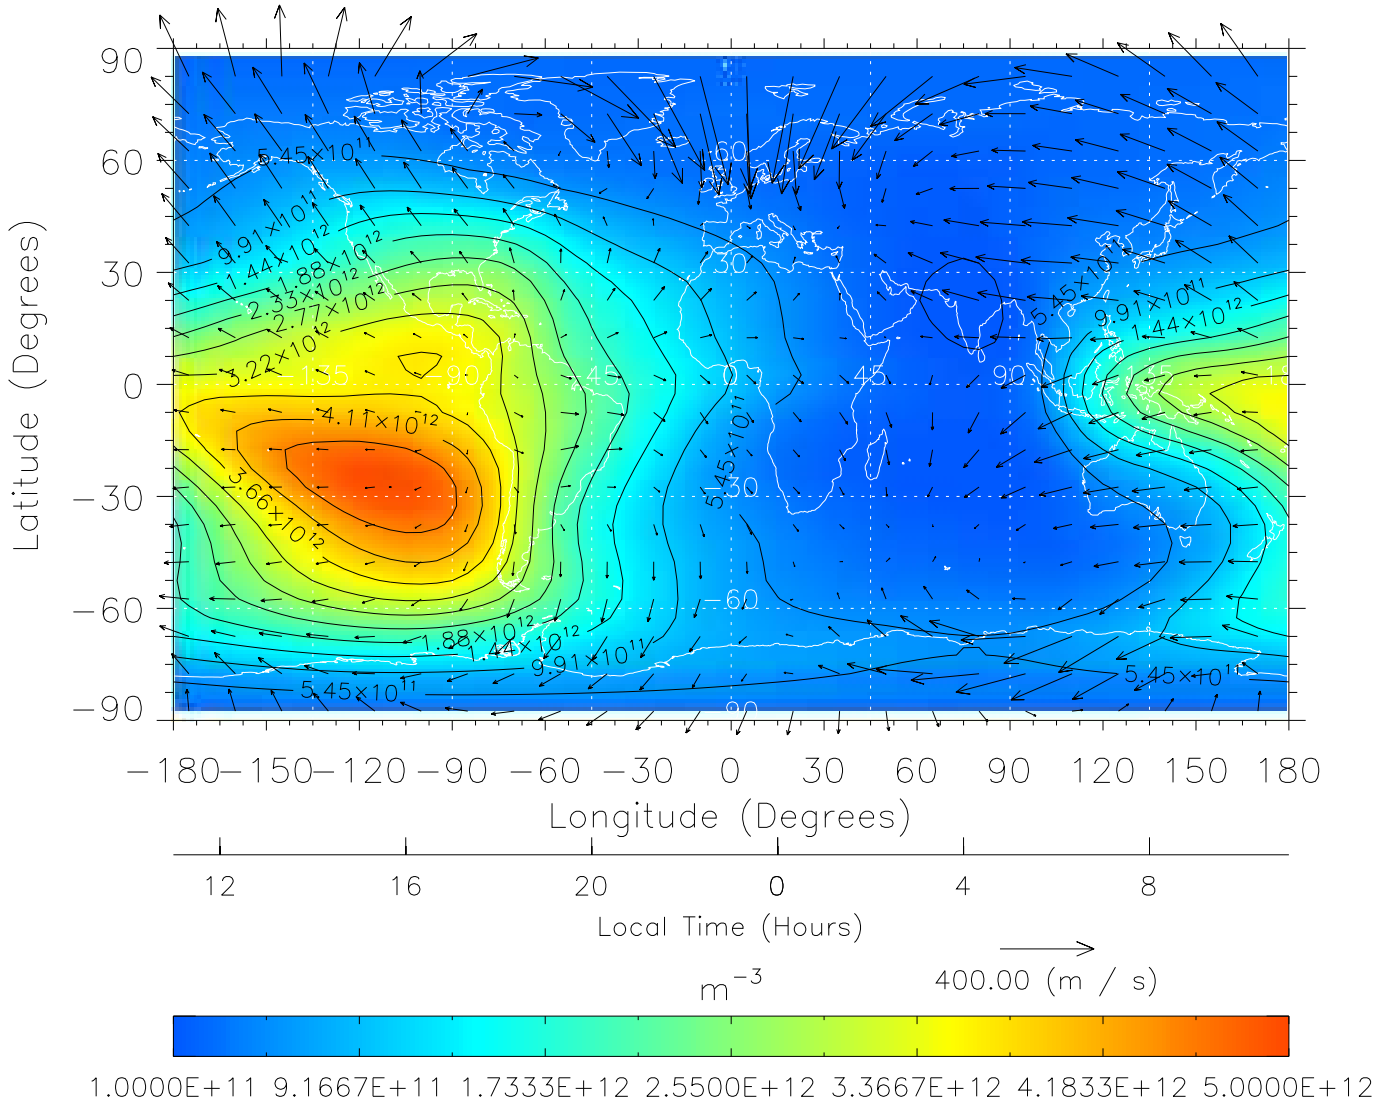

TIME-GCM MAP NmF2 with Neutral Wind vectors
ZP = 2.00 UT = 23.00 DOY = 107

Created: Thu Mar 10 15:04:42 2005

From: /tgcm/histories/secondary/April2002/April2002_ASPENV1.6_v1/17_12.nc