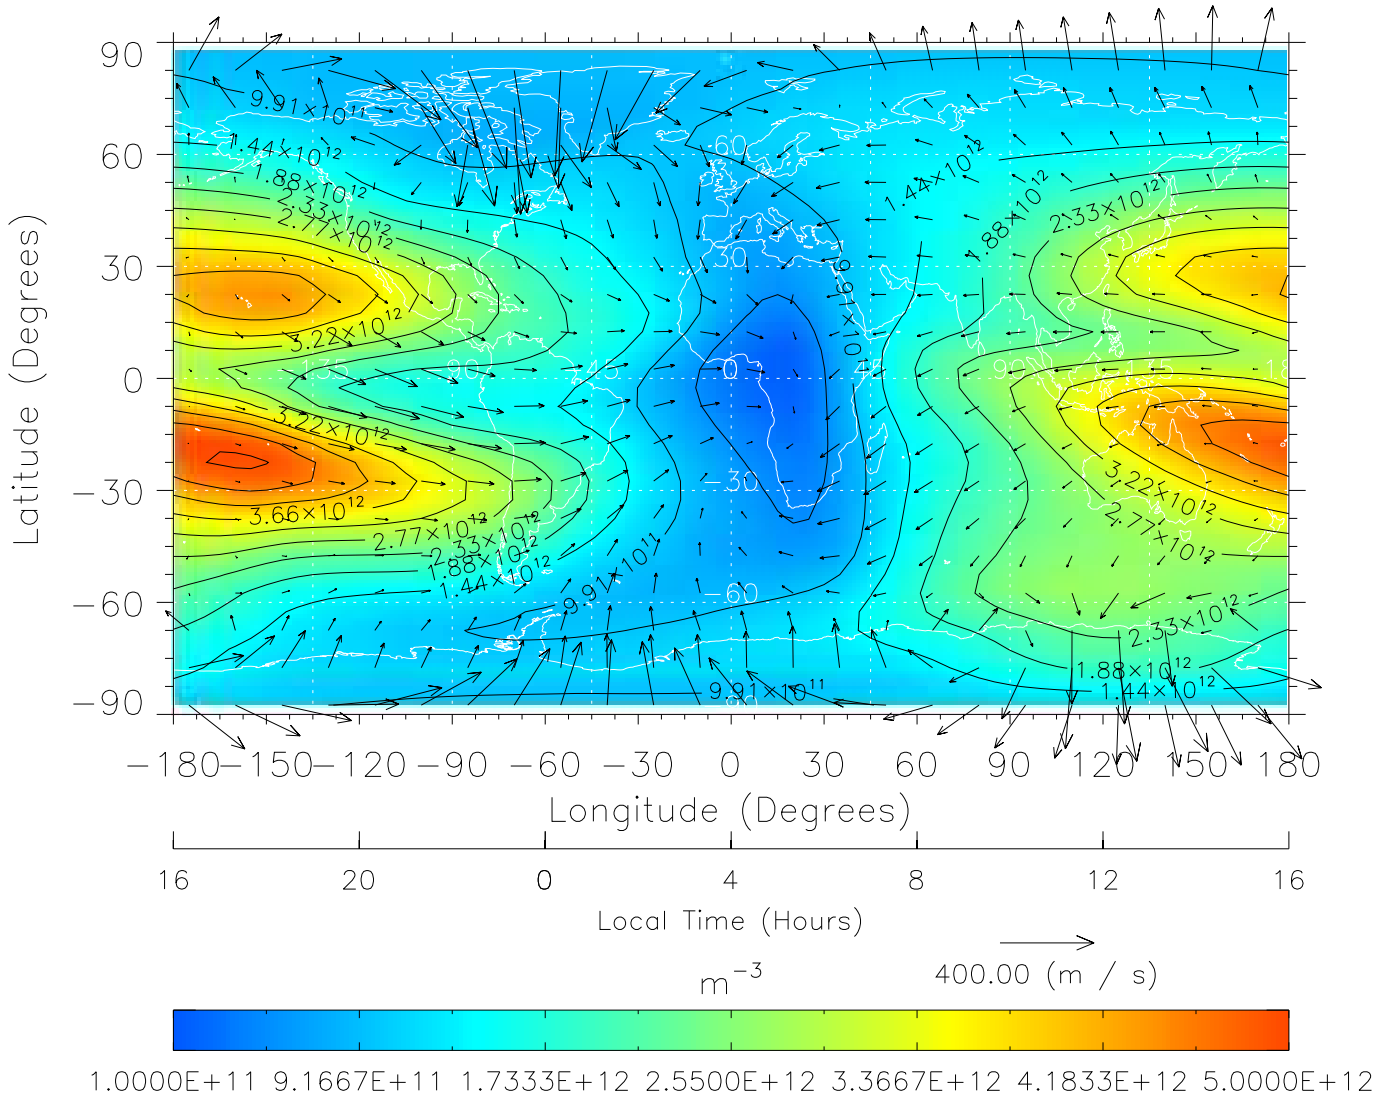

From: /tgcm/histories/secondary/April2002/April2002\_ASPENV1.6\_v1/17\_00.nc

TIME-GCM MAP NmF2 with Neutral Wind vectors  
 ZP = 2.00 UT = 3.00 DOY = 107

Created: Thu Mar 10 15:04:35 2005

From: /tgcm/histories/secondary/April2002/April2002\_ASPENV1.6\_v1/17\_00.nc

TIME-GCM MAP NmF2 with Neutral Wind vectors  
 ZP = 2.00 UT = 4.00 DOY = 107

Created: Thu Mar 10 15:04:36 2005

From: /tgcm/histories/secondary/April2002/April2002\_ASPENV1.6\_v1/17\_00.nc

TIME-GCM MAP NmF2 with Neutral Wind vectors  
 ZP = 2.00 UT = 5.00 DOY = 107