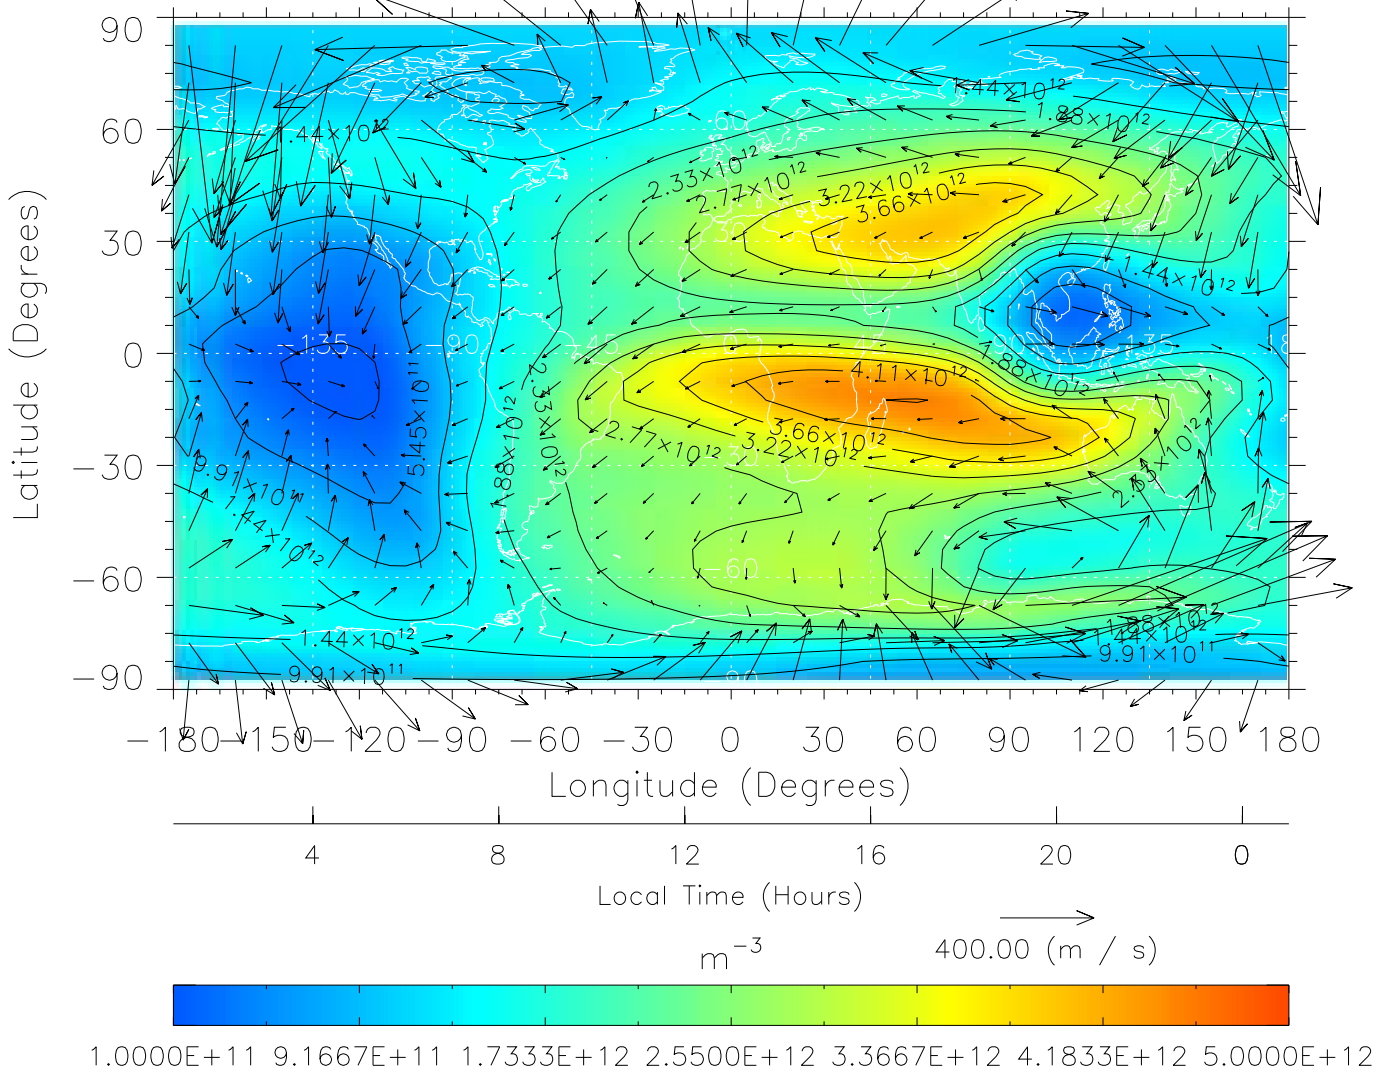

TIME-GCM MAP NmF2 with Neutral Wind vectors
ZP = 2.00 UT = 13.00 DOY = 107

Created: Thu Mar 10 15:04:39 2005

From: /tgcm/histories/secondary/April2002/April2002_ASPENV1.6_v1/17_12.nc