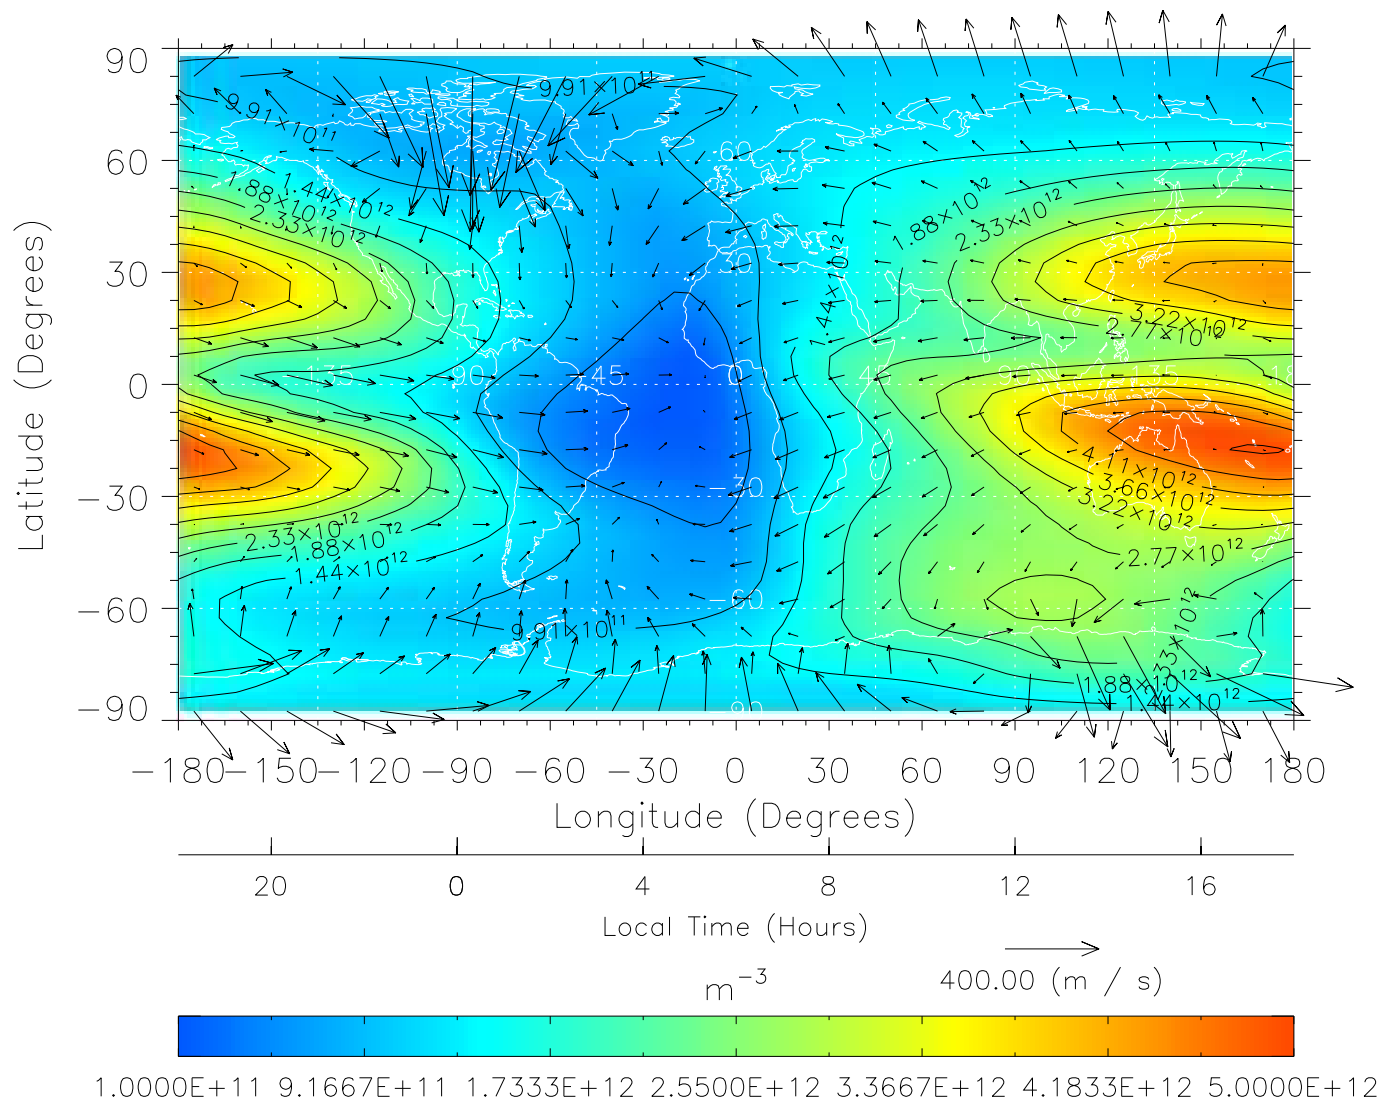

TIME-GCM MAP NmF2 with Neutral Wind vectors  
 ZP = 2.00 UT = 4.00 DOY = 107

Created: Thu Mar 10 15:04:36 2005

From: /tgcm/histories/secondary/April2002/April2002\_ASPENV1.6\_v1/17\_00.nc

TIME-GCM MAP NmF2 with Neutral Wind vectors  
 ZP = 2.00 UT = 5.00 DOY = 107

Created: Thu Mar 10 15:04:36 2005

From: /tgcm/histories/secondary/April2002/April2002\_ASPENV1.6\_v1/17\_00.nc

TIME-GCM MAP NmF2 with Neutral Wind vectors

ZP = 2.00 UT = 6.00 DOY = 107

Created: Thu Mar 10 15:04:36 2005