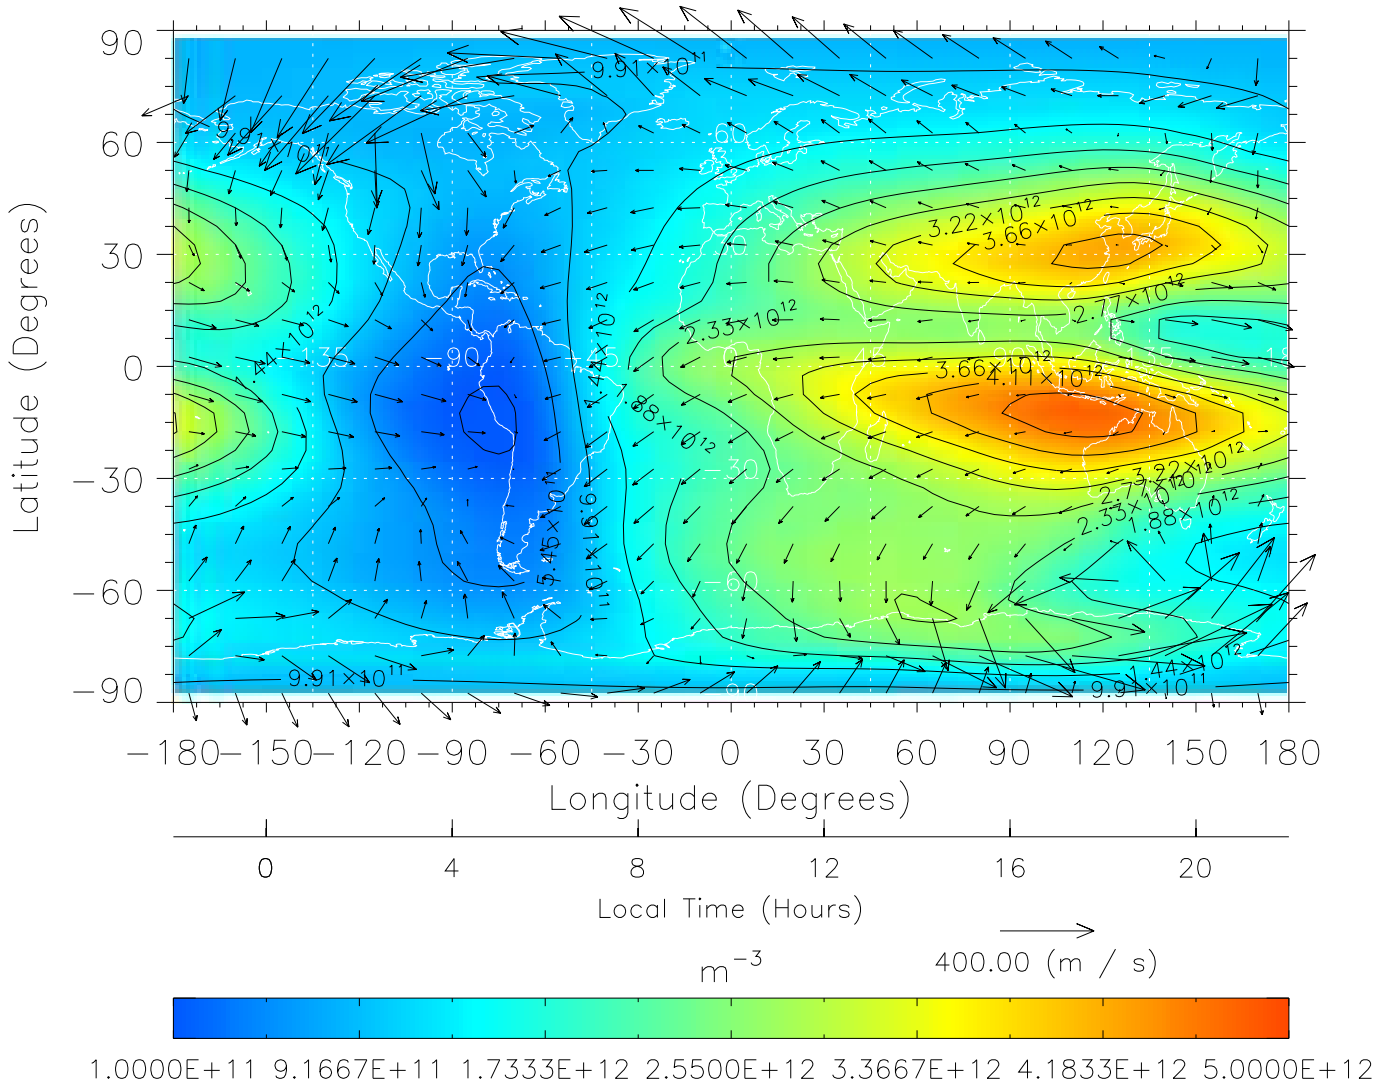

TIME-GCM MAP NmF2 with Neutral Wind vectors
ZP = 2.00 UT = 10.00 DOY = 107

Created: Thu Mar 10 15:04:38 2005

From: /tgcm/histories/secondary/April2002/April2002_ASPENV1.6_v1/17_00.nc