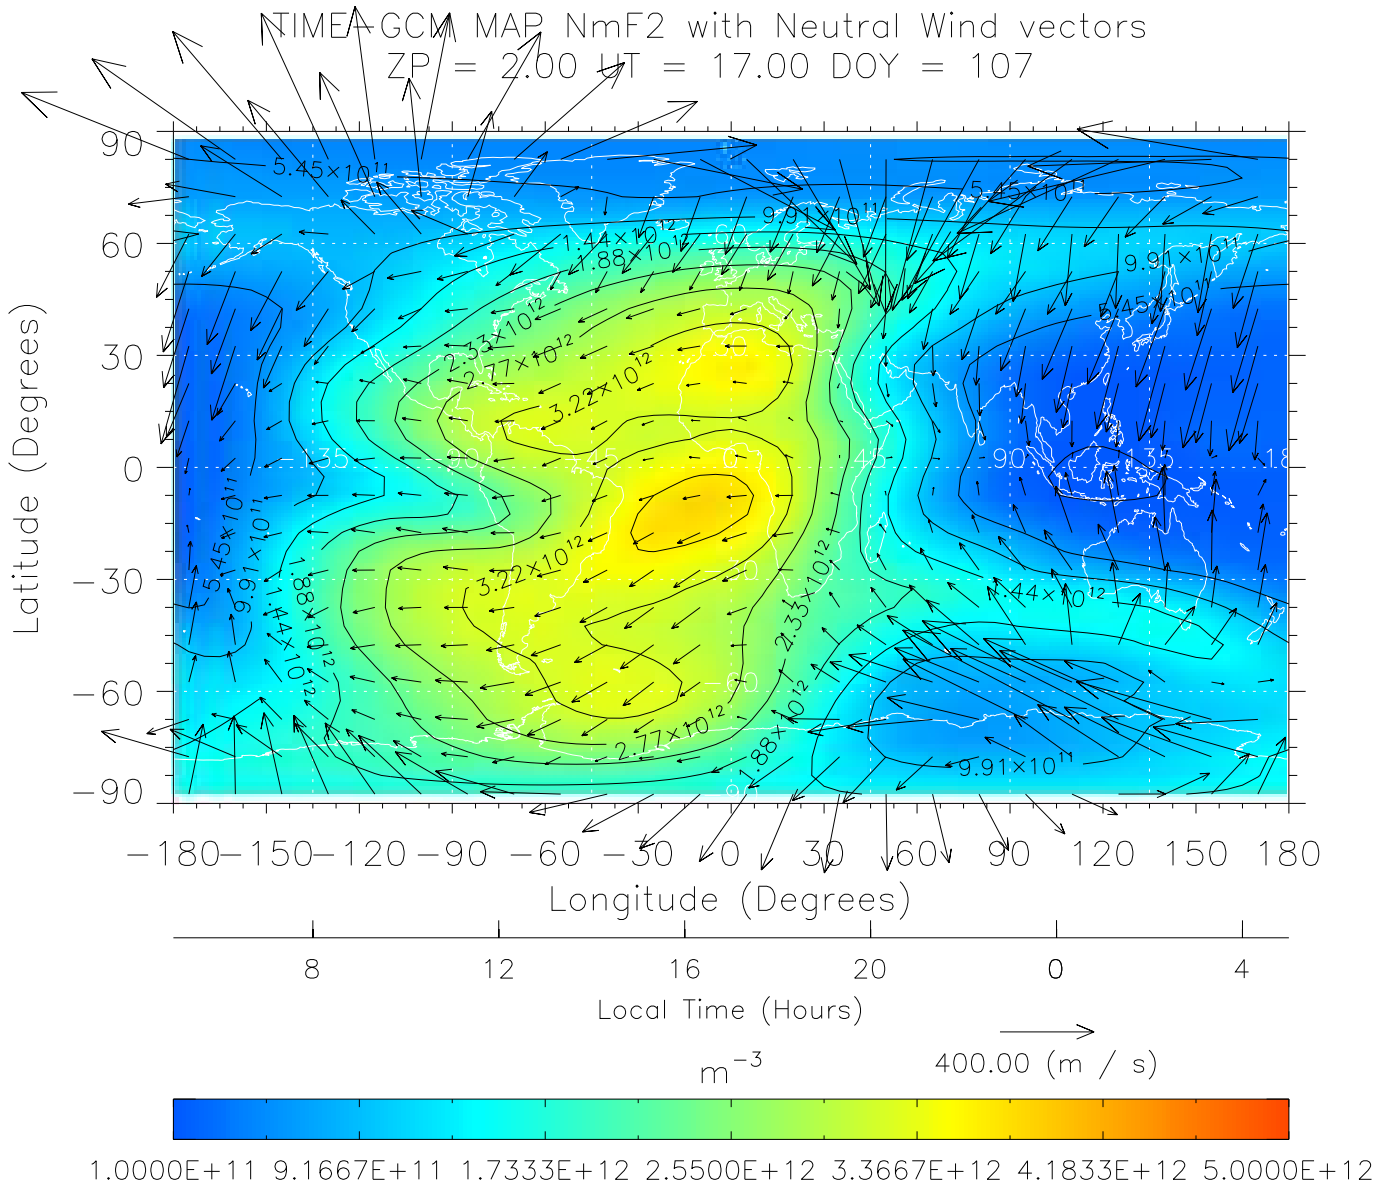

Created: Thu Mar 10 15:04:40 2005

From: /tgcm/histories/secondary/April2002/April2002_ASPENV1.6_v1/17_12.nc