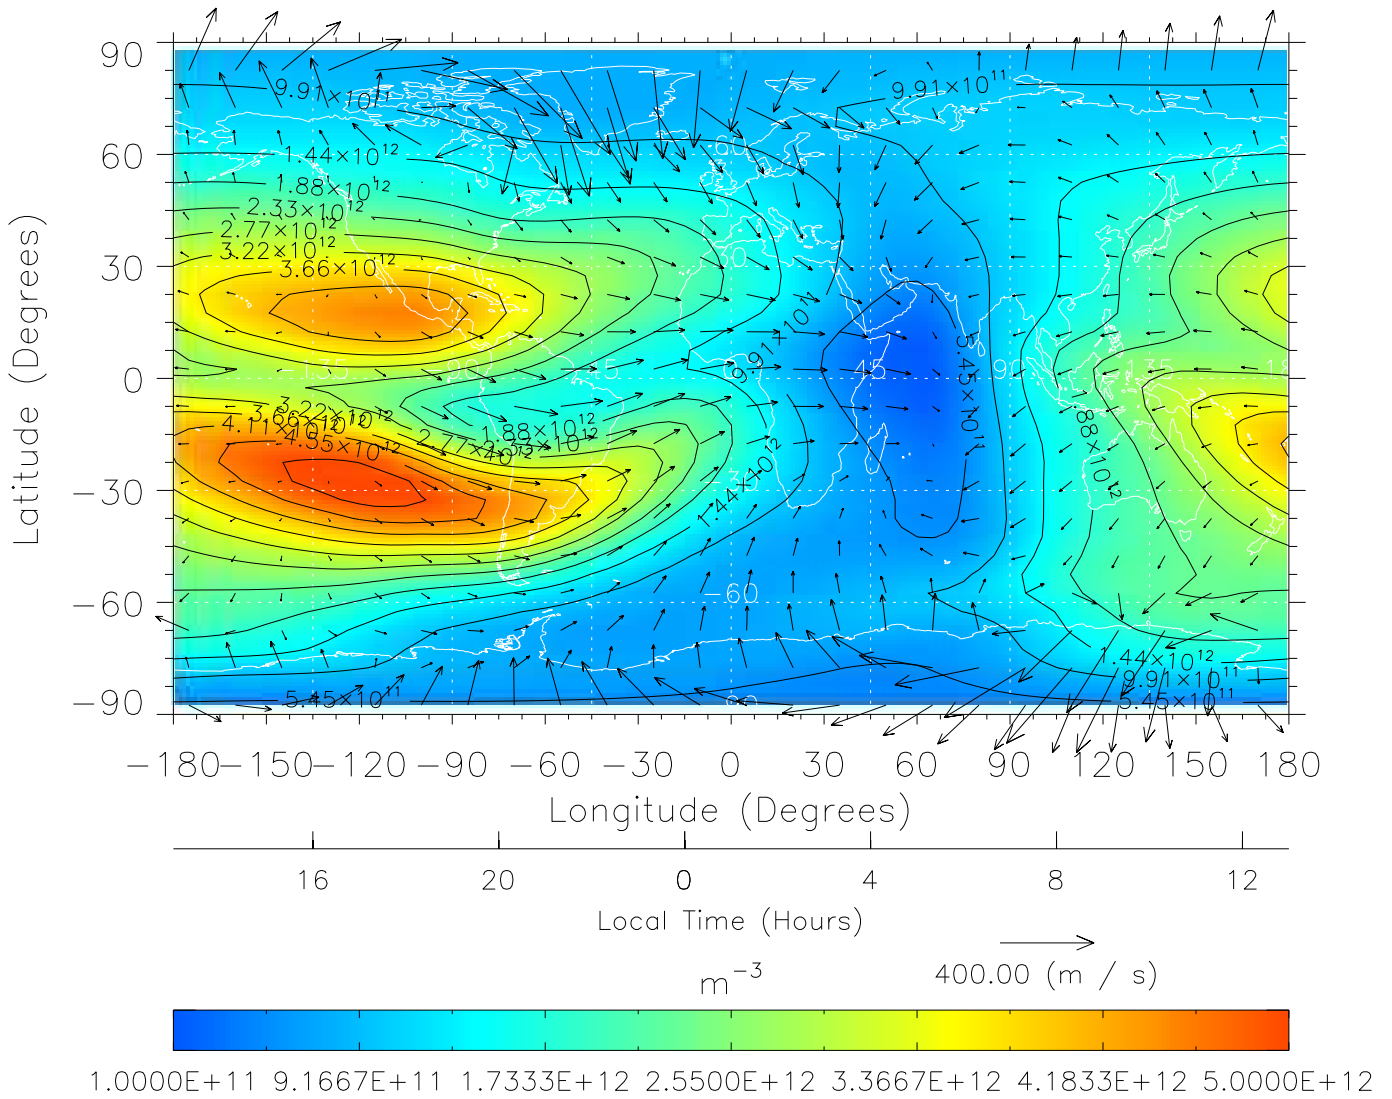

TIME-GCM MAP NmF2 with Neutral Wind vectors  
 ZP = 2.00 UT = 0.00 DOY = 107

Created: Thu Mar 10 15:04:34 2005

From: /tgcm/histories/secondary/April2002/April2002\_ASPENV1.6\_v1/17\_00.nc

TIME-GCM MAP NmF2 with Neutral Wind vectors  
 ZP = 2.00 UT = 1.00 DOY = 107

Created: Thu Mar 10 15:04:35 2005

From: /tgcm/histories/secondary/April2002/April2002\_ASPENV1.6\_v1/17\_00.nc

TIME-GCM MAP NmF2 with Neutral Wind vectors  
 ZP = 2.00 UT = 2.00 DOY = 107

Created: Thu Mar 10 15:04:35 2005