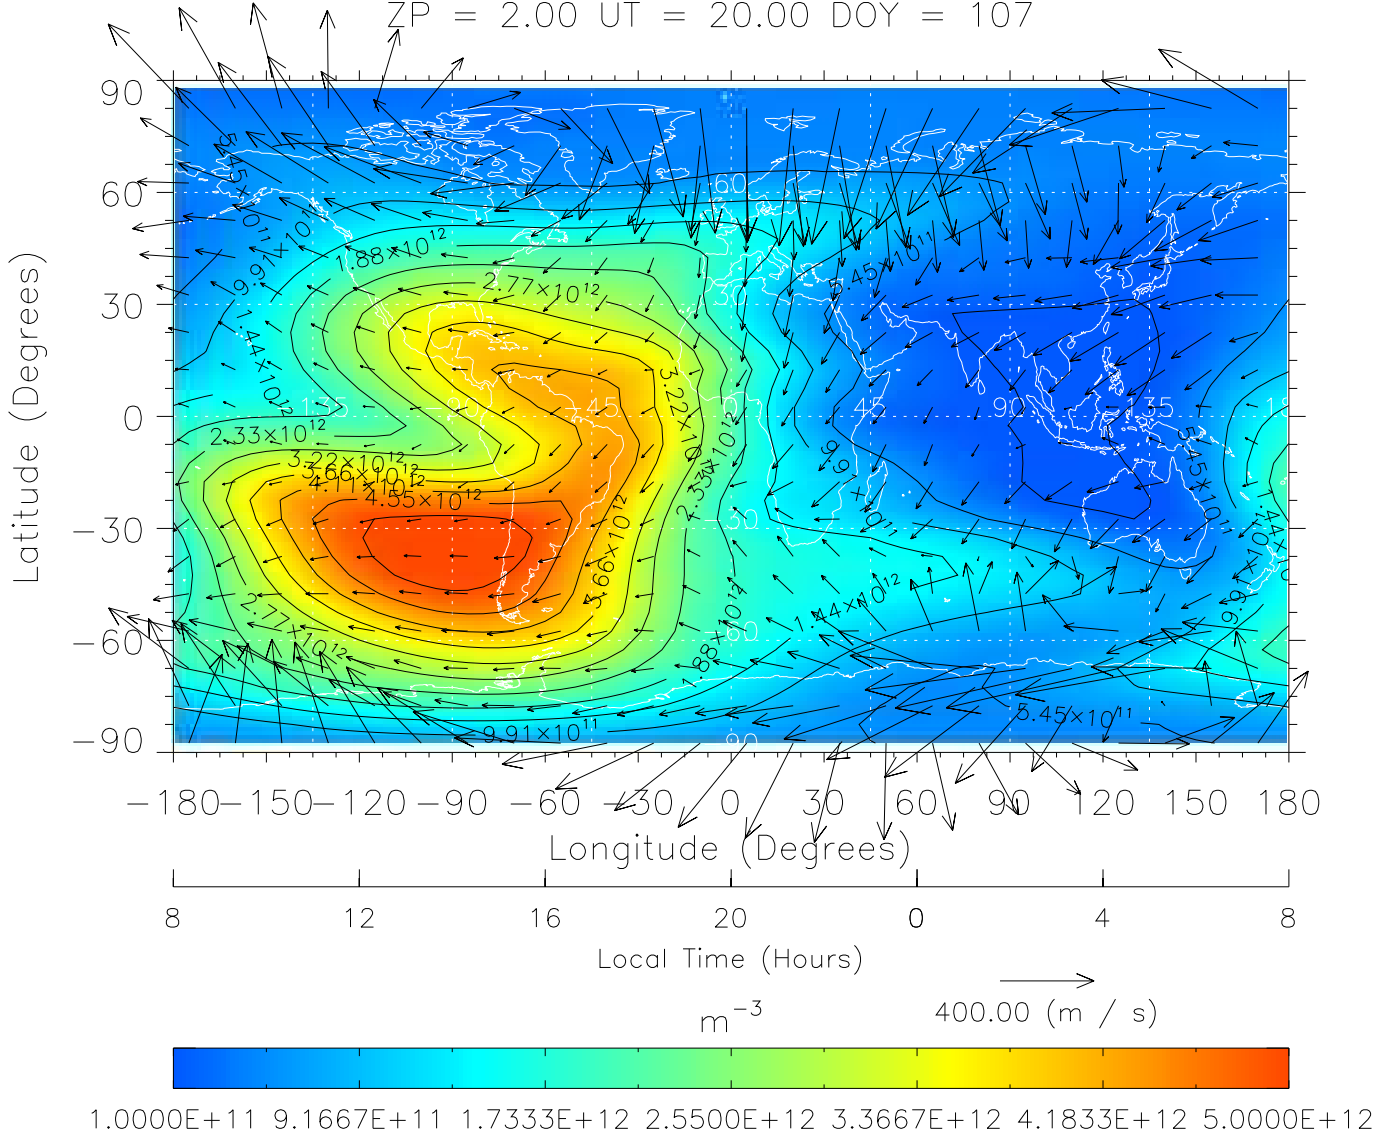

TIME-GCM MAP NmF2 with Neutral Wind vectors

ZP = 2.00 UT = 20.00 DOY = 107

Created: Thu Mar 10 15:04:41 2005

From: /tgcm/histories/secondary/April2002/April2002\_ASPENV1.6\_v1/17\_12.nc

Created: Thu Mar 10 15:04:42 2005