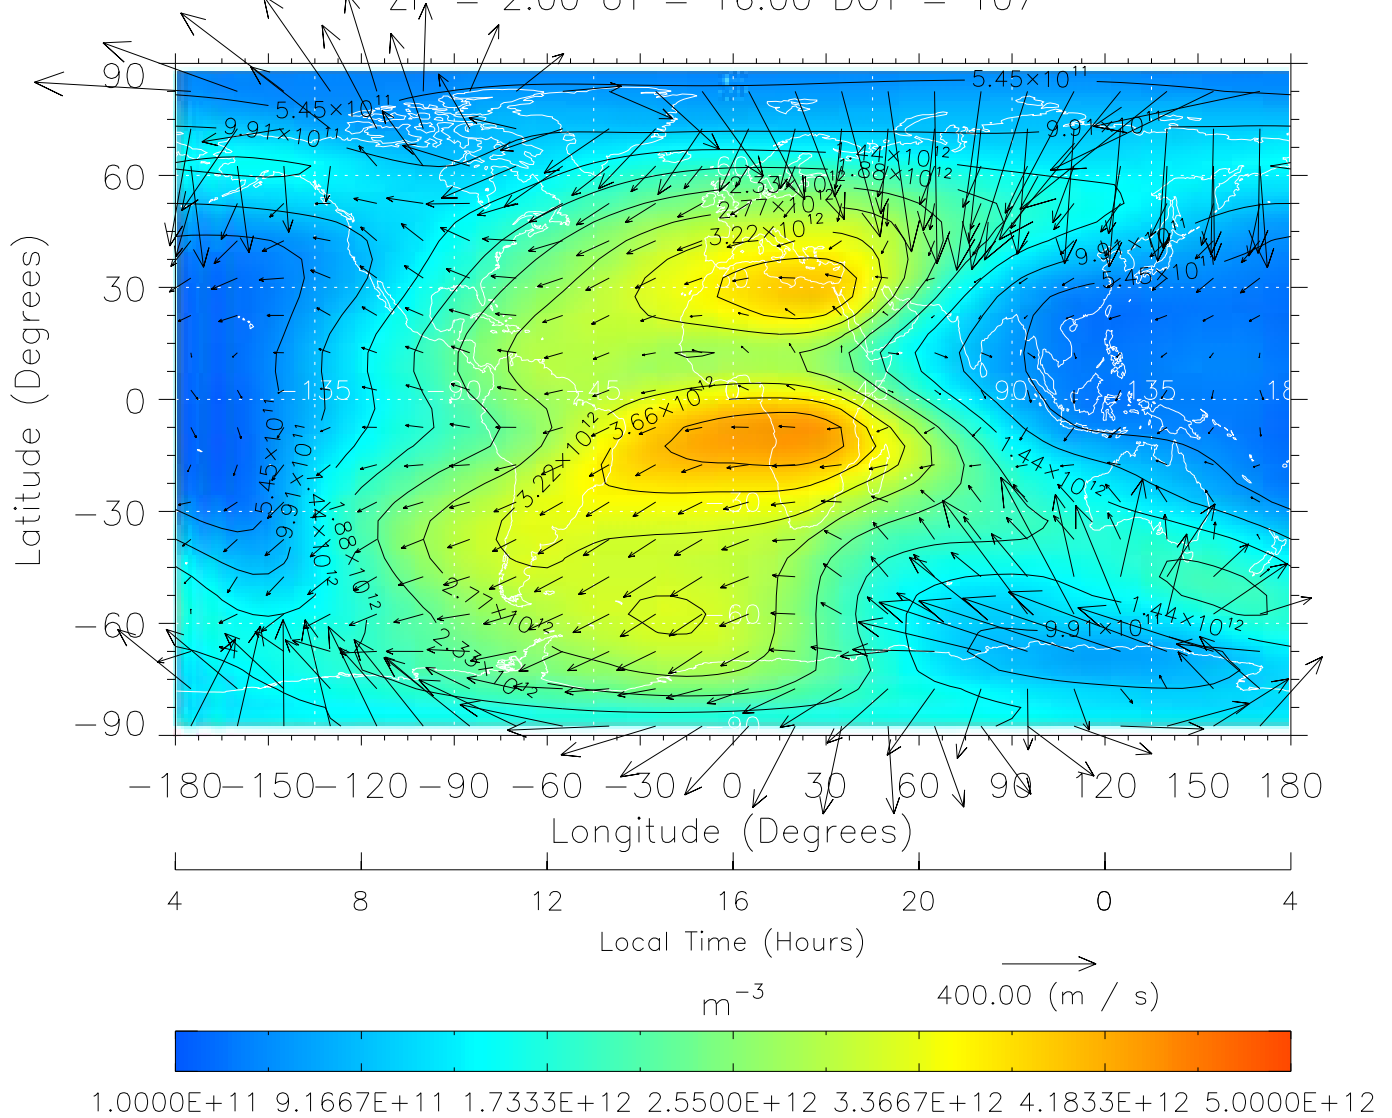

TIME-GCM MAP NmF2 with Neutral Wind vectors

ZP = 2.00 UT = 16.00 DOY = 107

Created: Thu Mar 10 15:04:40 2005

From: /tgcm/histories/secondary/April2002/April2002_ASPENV1.6_v1/17_12.nc