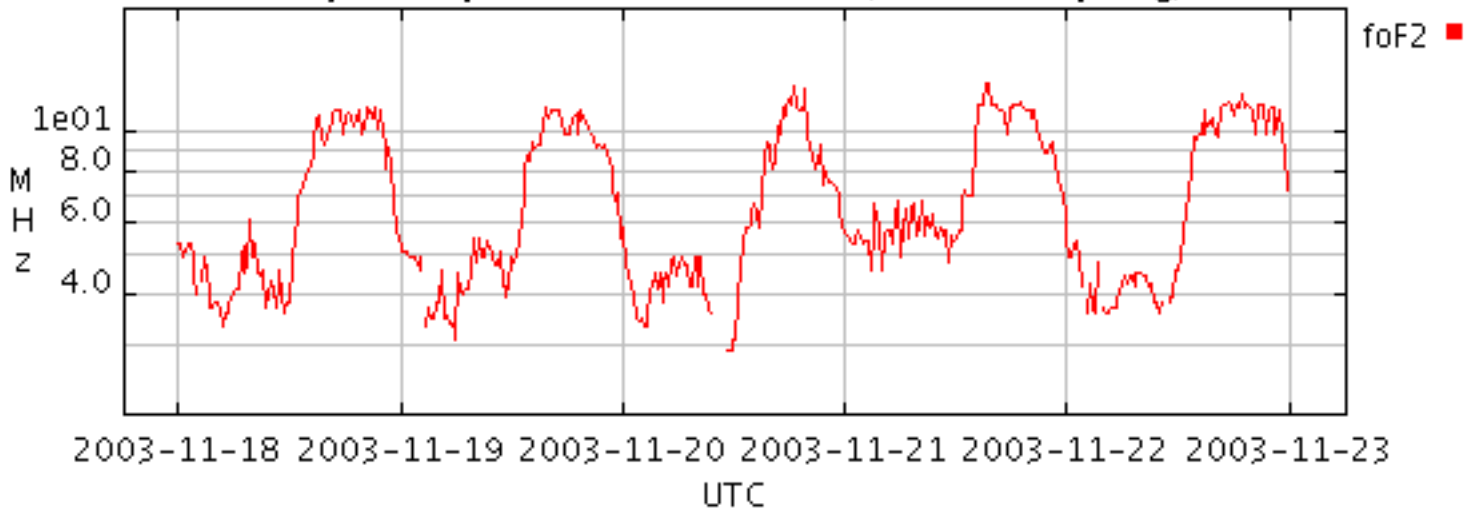

Nov. 18 - 22, 2003

Layer frequencies@WALLOPS IS (undef sampling)**Layer frequencies@Chilton (undef sampling)****Layer frequencies@JULIUSRUH/RUGEN (undef sampling)**

Nov. 18 - 22, 2003

Layer frequencies@Hainan (undef sampling)**Layer frequencies@EGLIN AFB (undef sampling)**