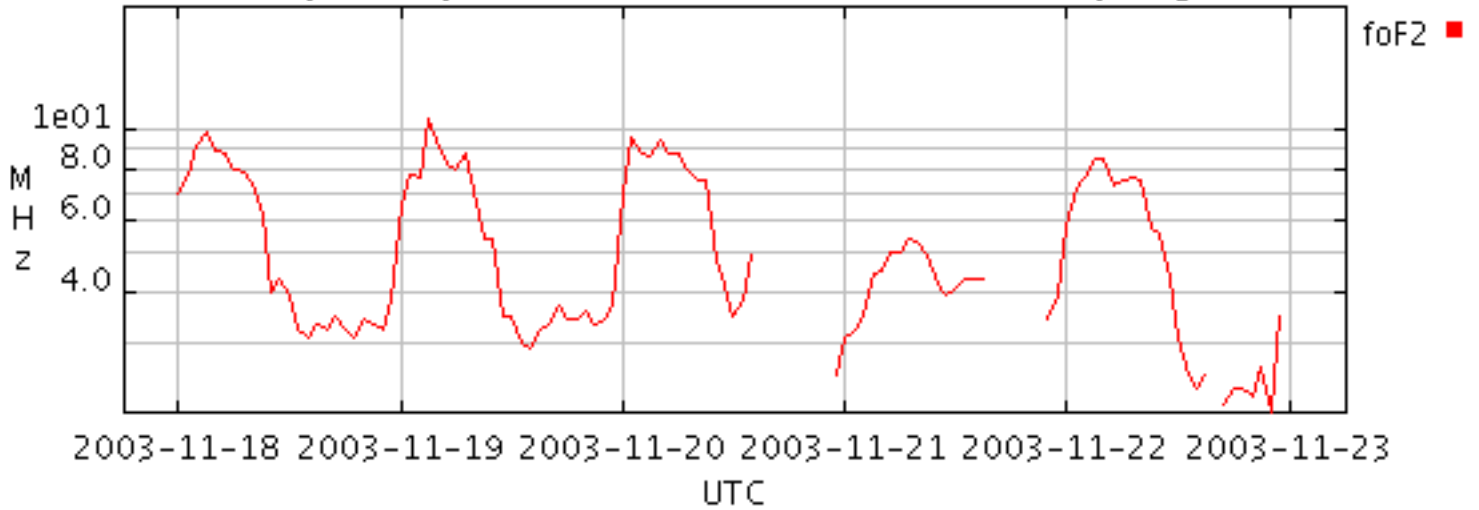

Nov. 18 - 22, 2003

Layer frequencies@MANZHOULI (undef sampling)