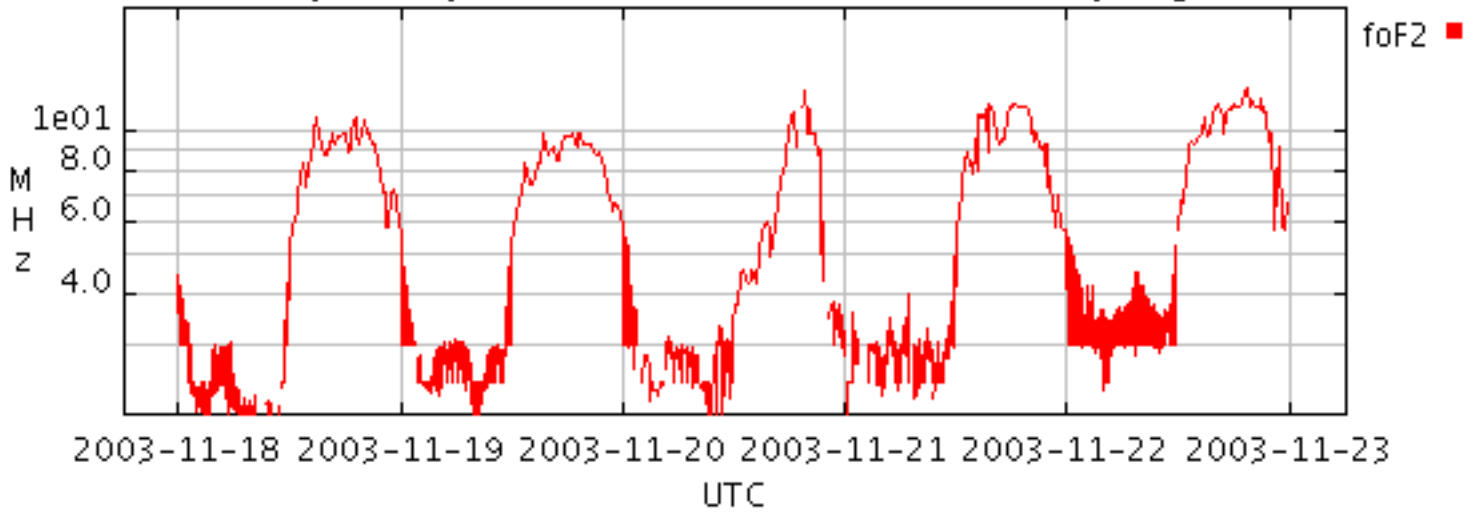

Nov. 18 - 22, 2003

Layer frequencies@WALLOPS IS (undef sampling)**Layer frequencies@Chilton (undef sampling)****Layer frequencies@JULIUSRUH/RUGEN (undef sampling)**

Nov. 18 - 22, 2003

Layer frequencies@Hainan (undef sampling)**Layer frequencies@EGLIN AFB (undef sampling)**