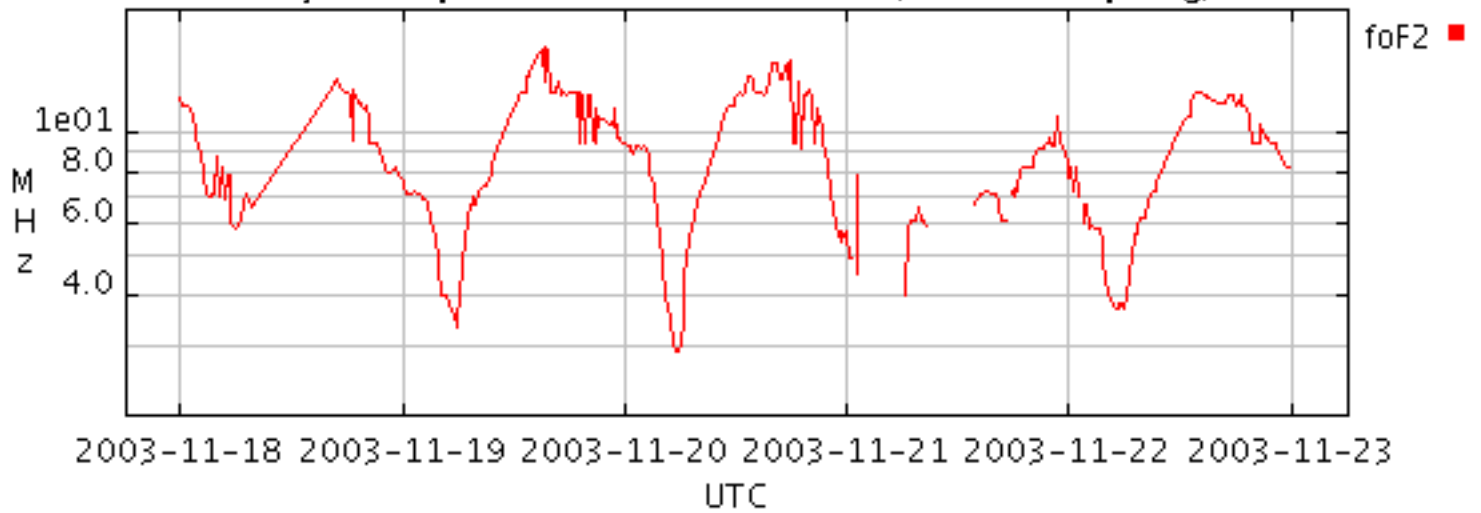

Nov. 18 - 22, 2003

Layer frequencies@Ascension Is. (undef sampling)