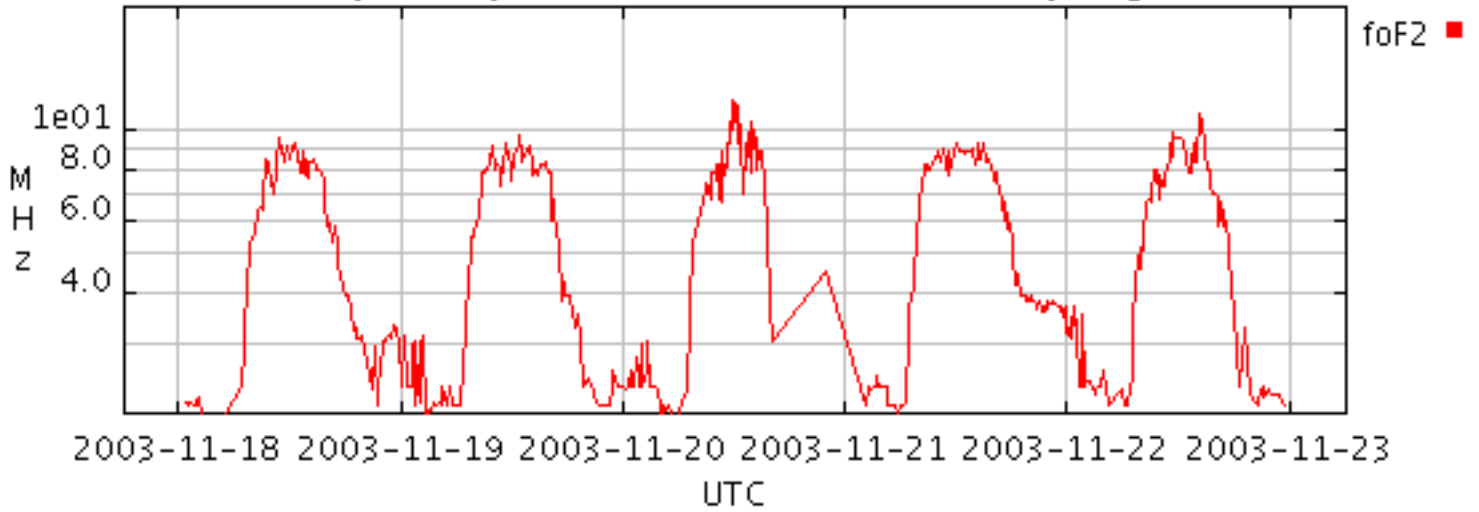

Nov. 18 - 22, 2003

Layer frequencies@WALLOPS IS (undef sampling)**Layer frequencies@Chilton (undef sampling)****Layer frequencies@JULIUSRUH/RUGEN (undef sampling)**

Nov. 18 - 22, 2003

Layer frequencies@Hainan (undef sampling)**Layer frequencies@EGLIN AFB (undef sampling)**