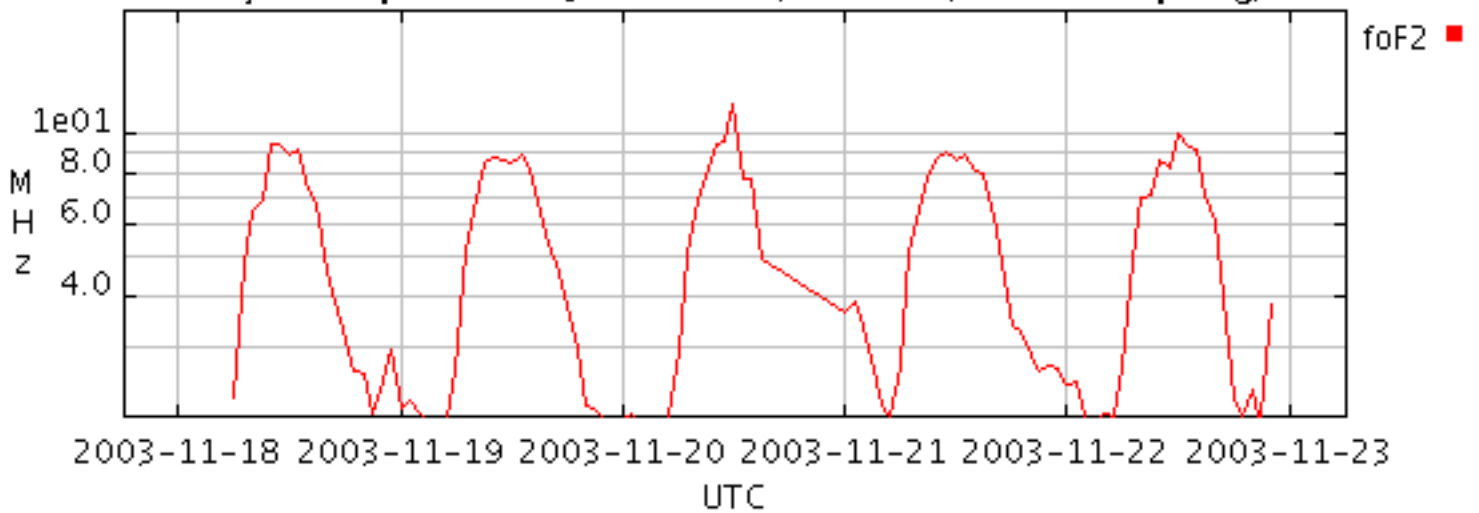

Nov. 18 - 22, 2003

Layer frequencies@WALLOPS IS (undef sampling)**Layer frequencies@Chilton (undef sampling)****Layer frequencies@JULIUSRUH/RUGEN (undef sampling)**

Nov. 18 - 22, 2003

Layer frequencies@Hainan (undef sampling)**Layer frequencies@EGLIN AFB (undef sampling)**