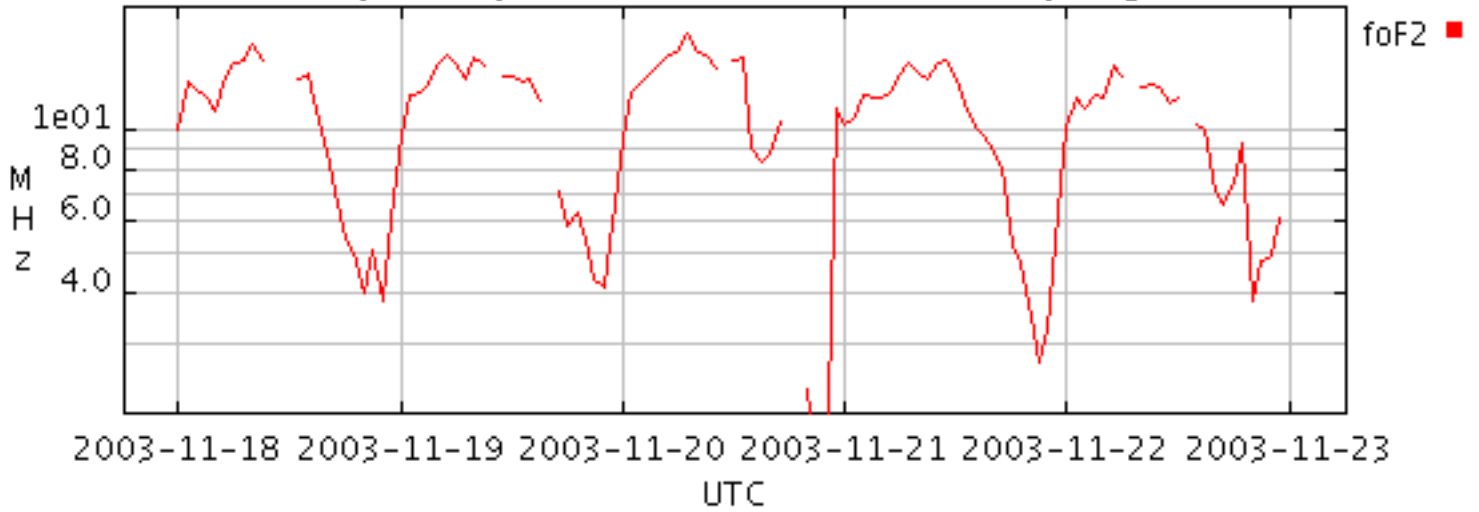

Nov. 18 - 22, 2003

Layer frequencies@WALLOPS IS (undef sampling)**Layer frequencies@Chilton (undef sampling)****Layer frequencies@JULIUSRUH/RUGEN (undef sampling)**

Nov. 18 - 22, 2003

Layer frequencies@Hainan (undef sampling)**Layer frequencies@EGLIN AFB (undef sampling)**