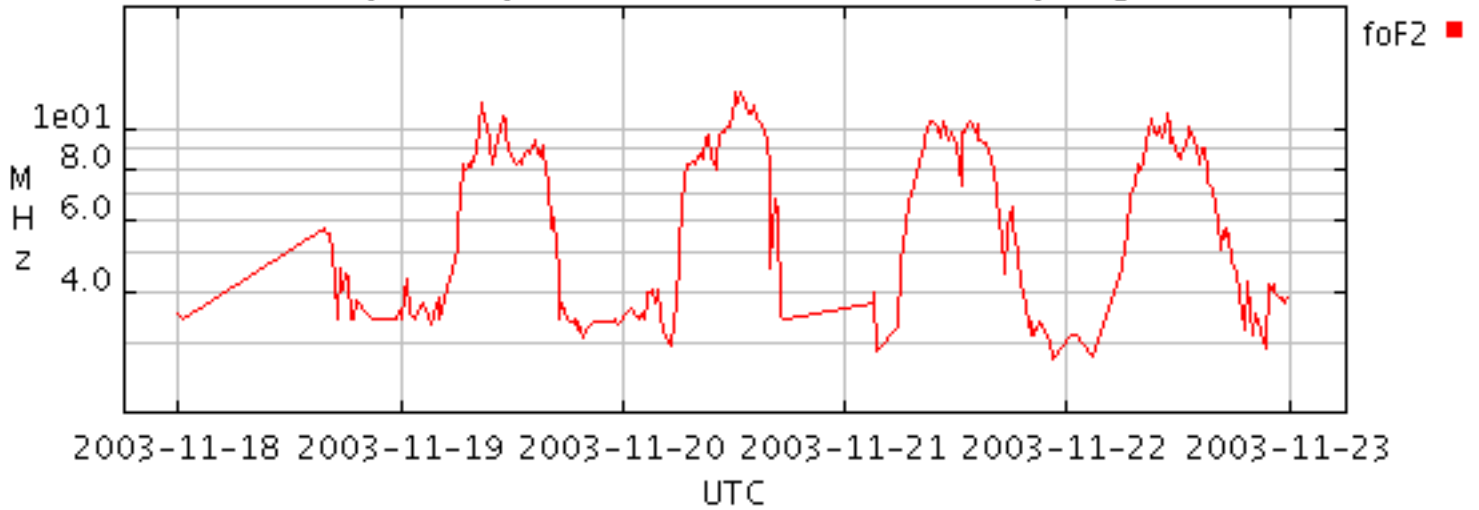

Layer frequencies@ROME (undef sampling)