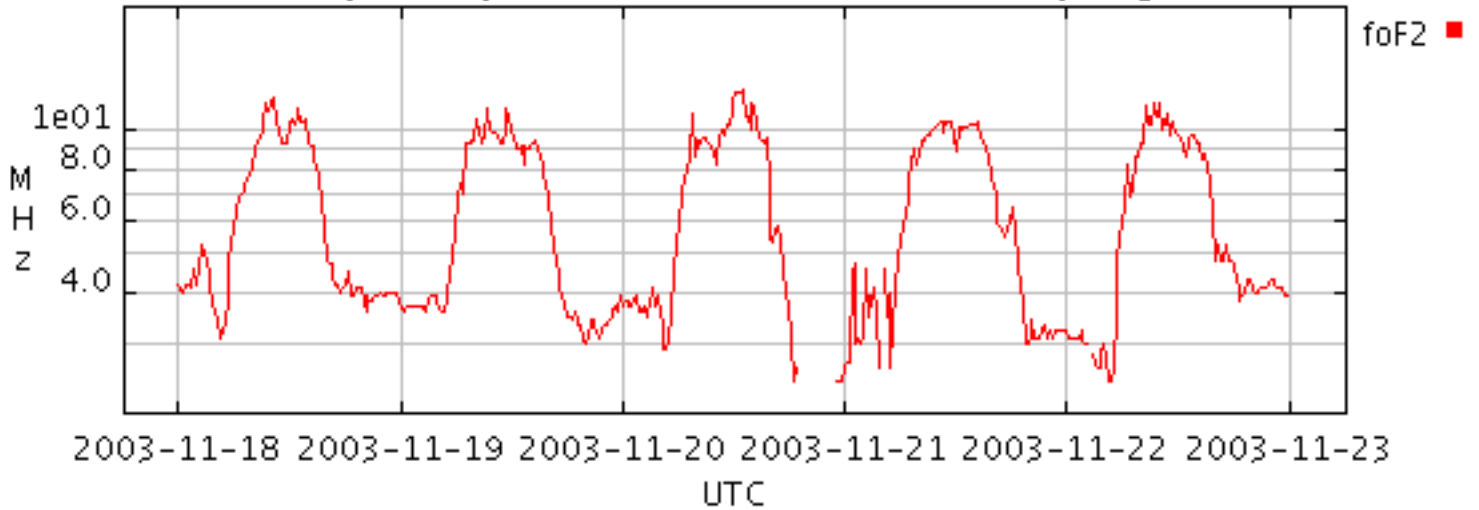

Layer frequencies@San Vito (undef sampling)