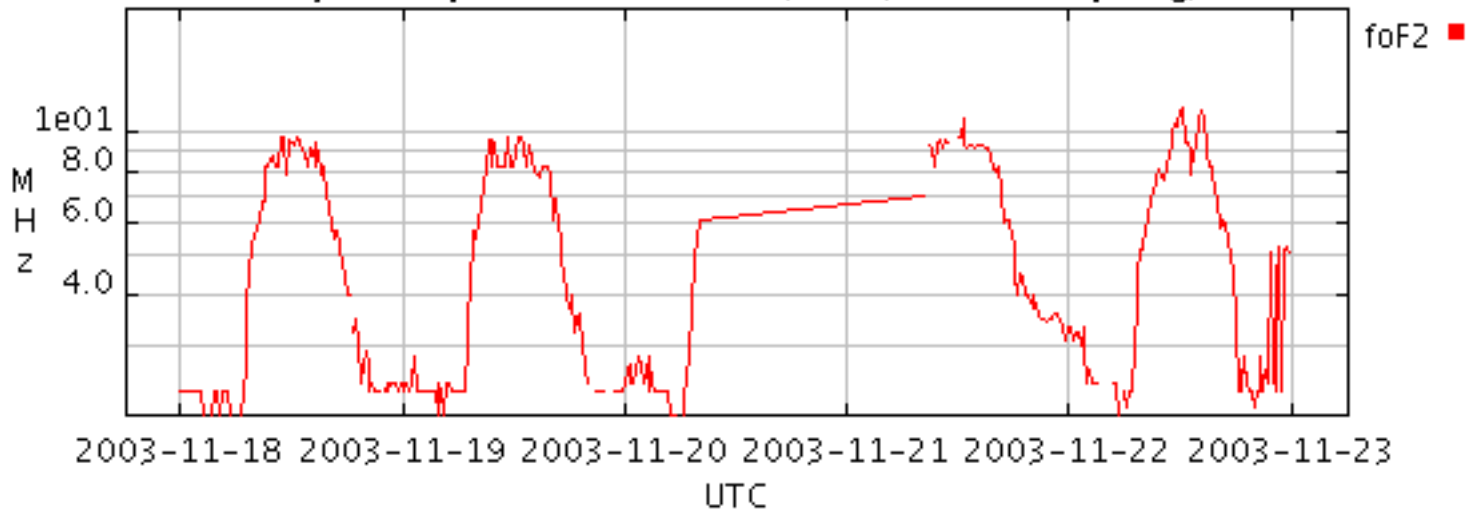

Layer frequencies@Fairford, UK (undef sampling)