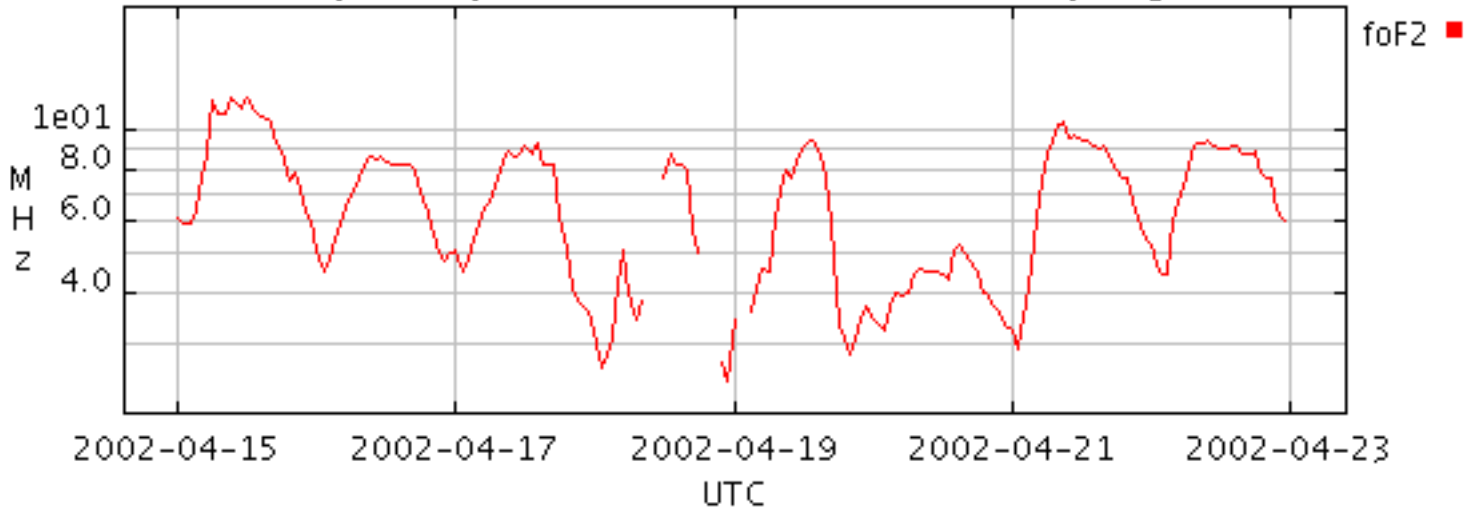

Layer frequencies@MOSCOW (undef sampling)