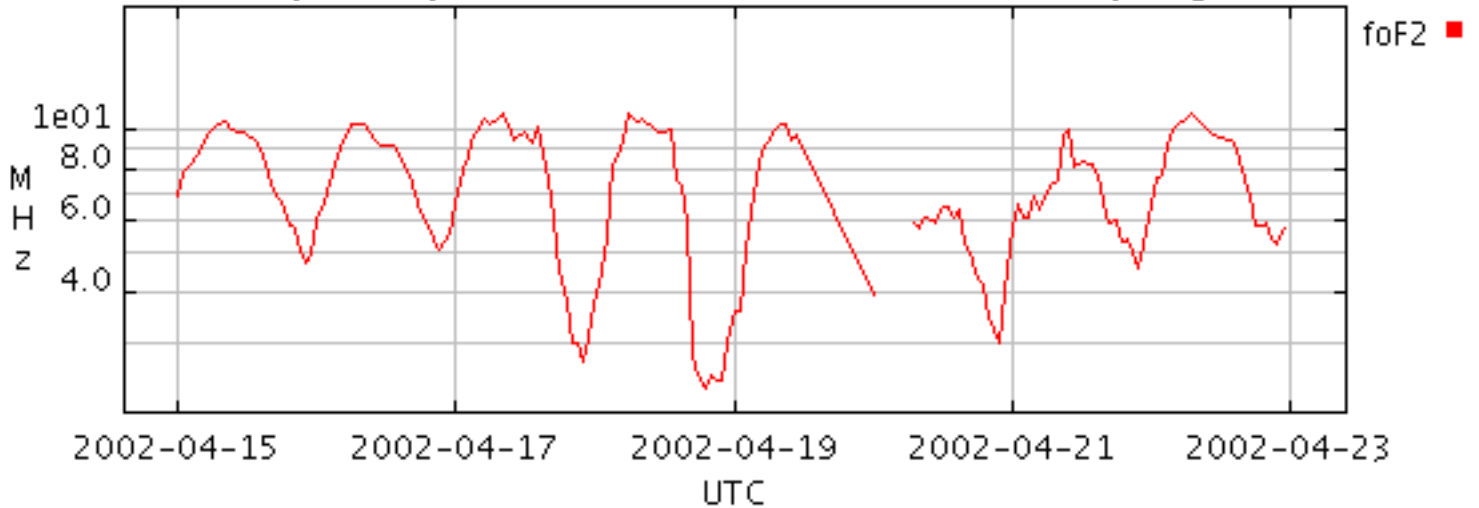

April 15 - 22, 2002

Layer frequencies@WALLOPS IS (undef sampling)**Layer frequencies@NOVOSIBIRSK (undef sampling)****Layer frequencies@JULIUSRUH/RUGEN (undef sampling)**

April 15 - 22, 2002

Layer frequencies@TOMSK (undef sampling)