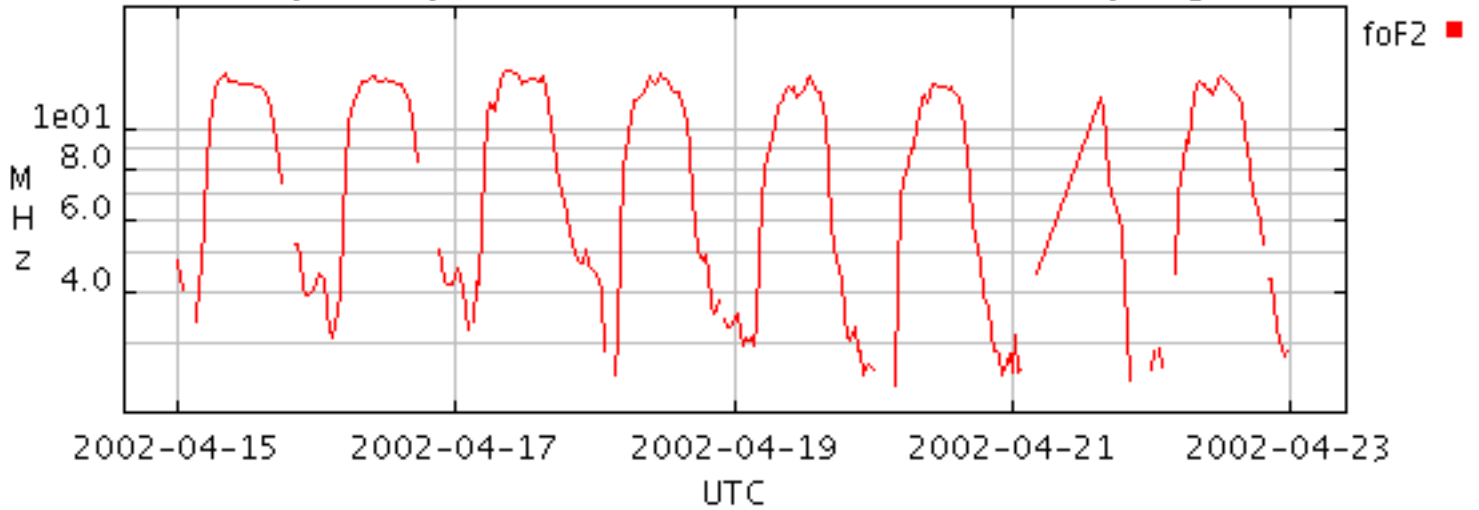

April 15 - 22, 2002

Layer frequencies@Grahamstown (undef sampling)