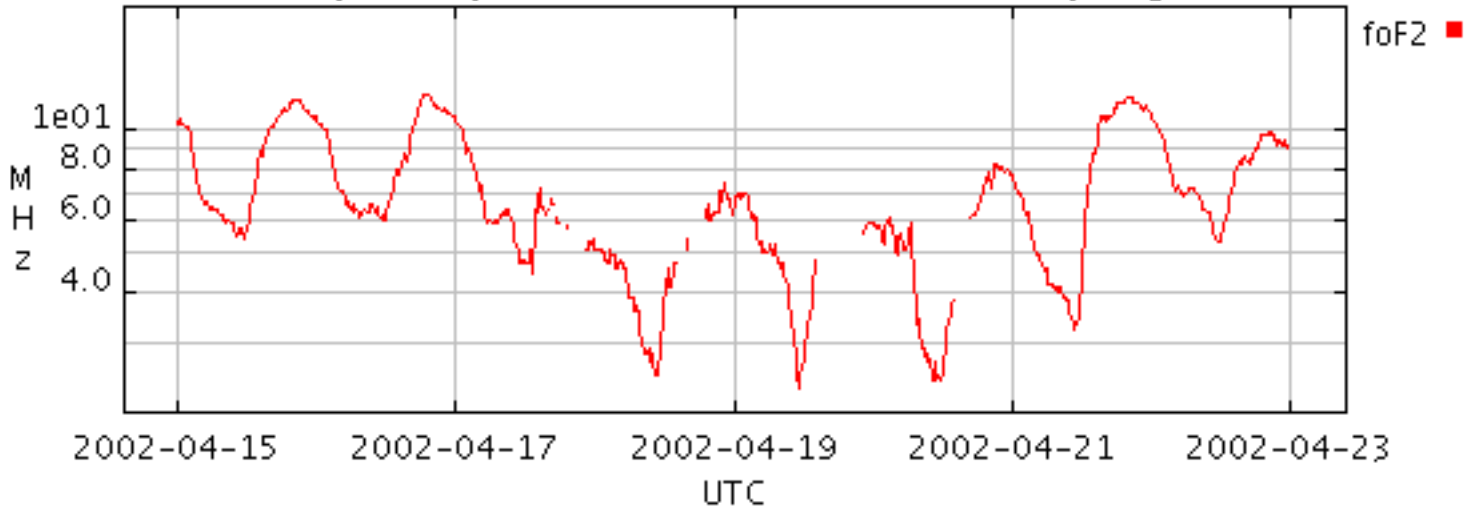

Layer frequencies@BOULDER (undef sampling)