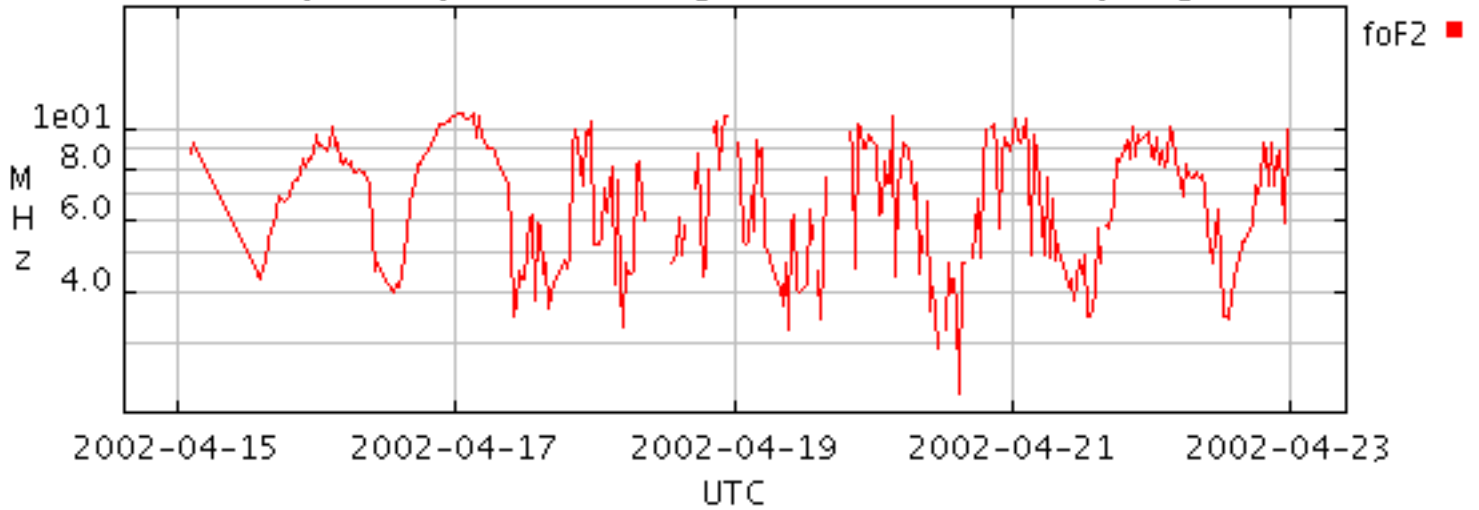

Layer frequencies@King Salmon (undef sampling)