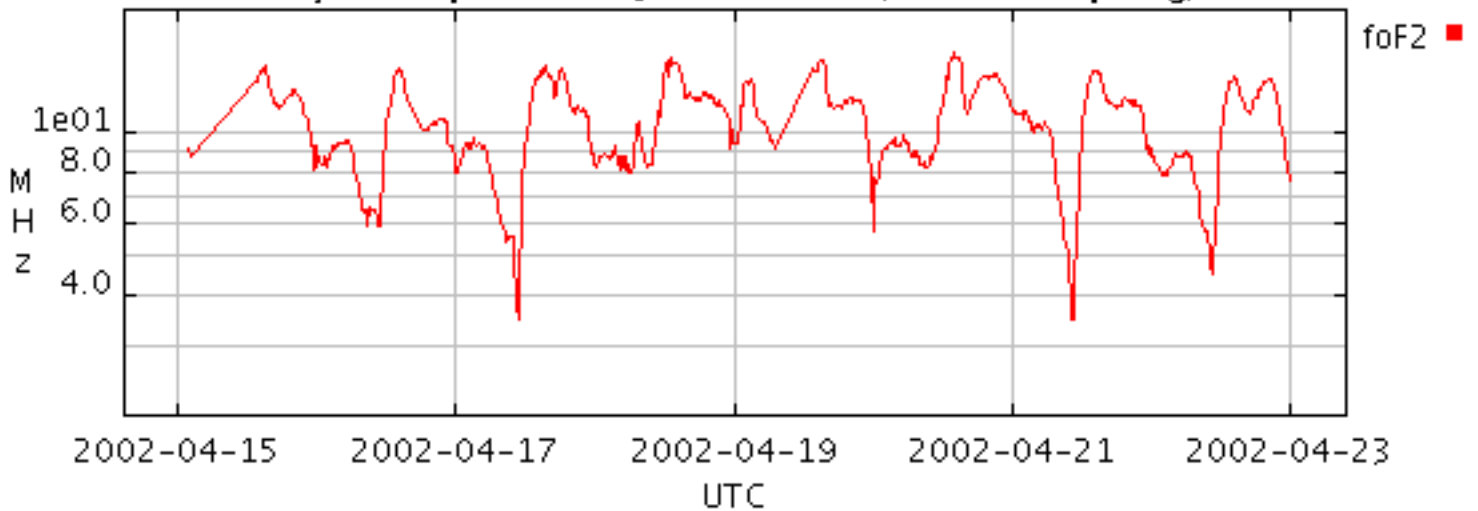

April 15 - 22, 2002

Layer frequencies@JICAMARCA (undef sampling)