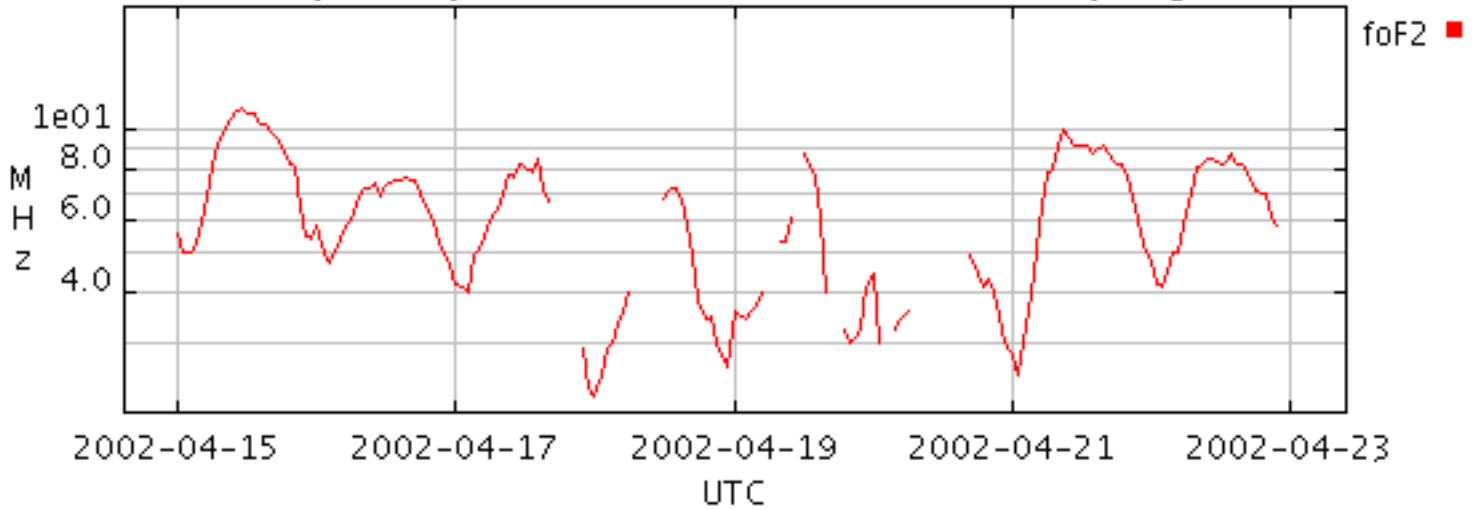

April 15 - 22, 2002

Layer frequencies@HOBART (undef sampling)**Layer frequencies@BOULDER (undef sampling)****Layer frequencies@MOSCOW (undef sampling)**

April 15 - 22, 2002

Layer frequencies@Grahamstown (undef sampling)**Layer frequencies@LEARMONTH (undef sampling)****Layer frequencies@TOWNSVILLE (undef sampling)**

April 15 - 22, 2002

Layer frequencies@TASHKENT (undef sampling)**Layer frequencies@POINT ARGUELLO (undef sampling)**

April 15 - 22, 2002

Layer frequencies@LENINGRAD (undef sampling)**Layer frequencies@DARWIN (undef sampling)****Layer frequencies@Louisvale (undef sampling)**