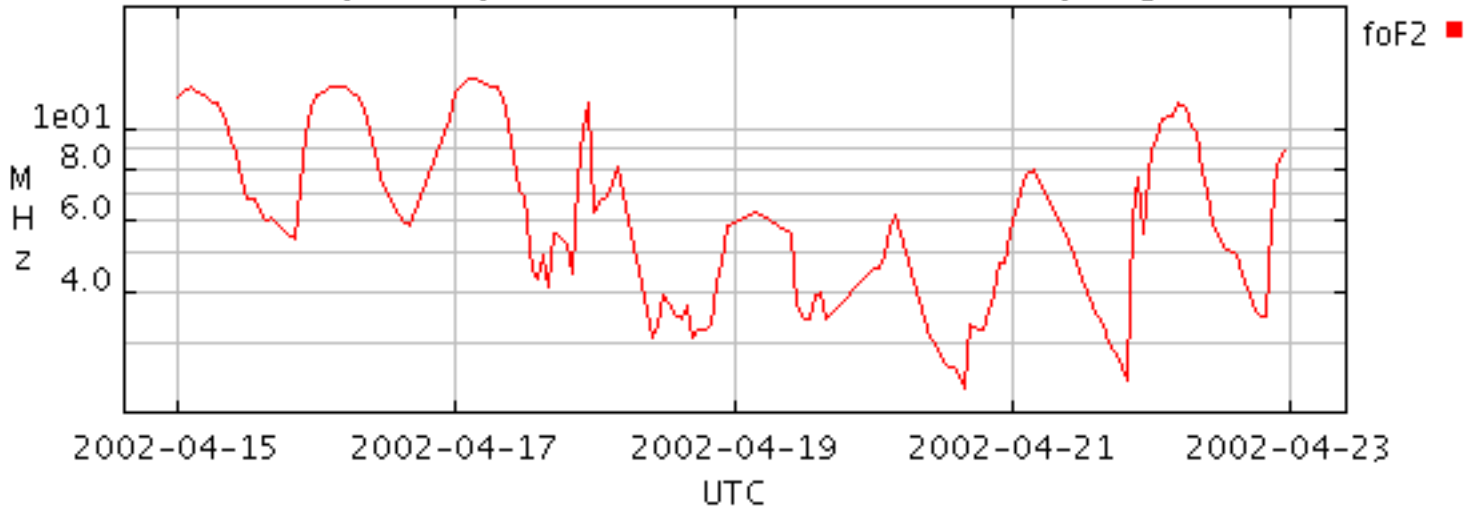

April 15 - 22, 2002

Layer frequencies@HOBART (undef sampling)