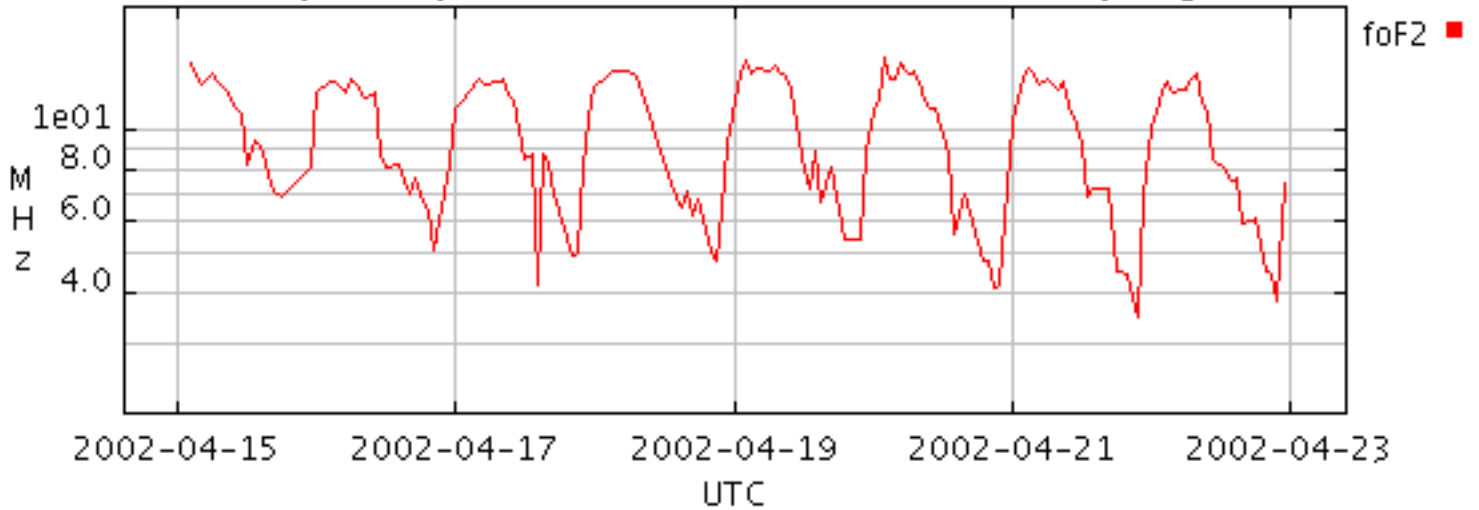

Layer frequencies@LEARMONTH (undef sampling)