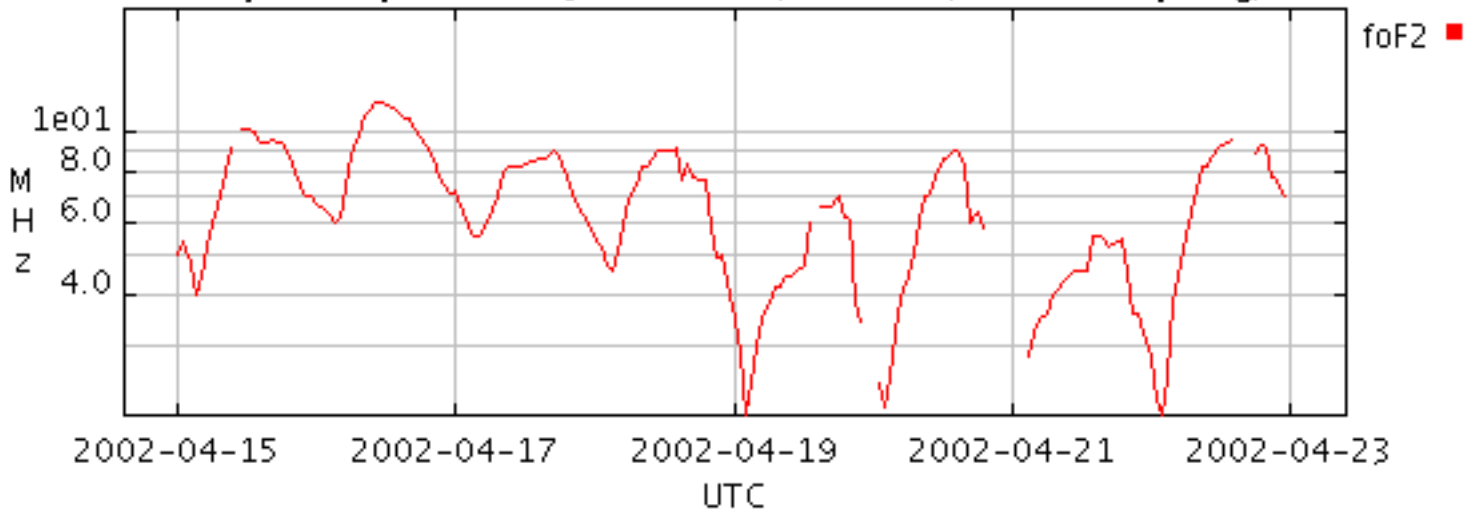

April 15 - 22, 2002

Layer frequencies@WALLOPS IS (undef sampling)**Layer frequencies@NOVOSIBIRSK (undef sampling)****Layer frequencies@JULIUSRUH/RUGEN (undef sampling)**

April 15 - 22, 2002

Layer frequencies@TOMSK (undef sampling)