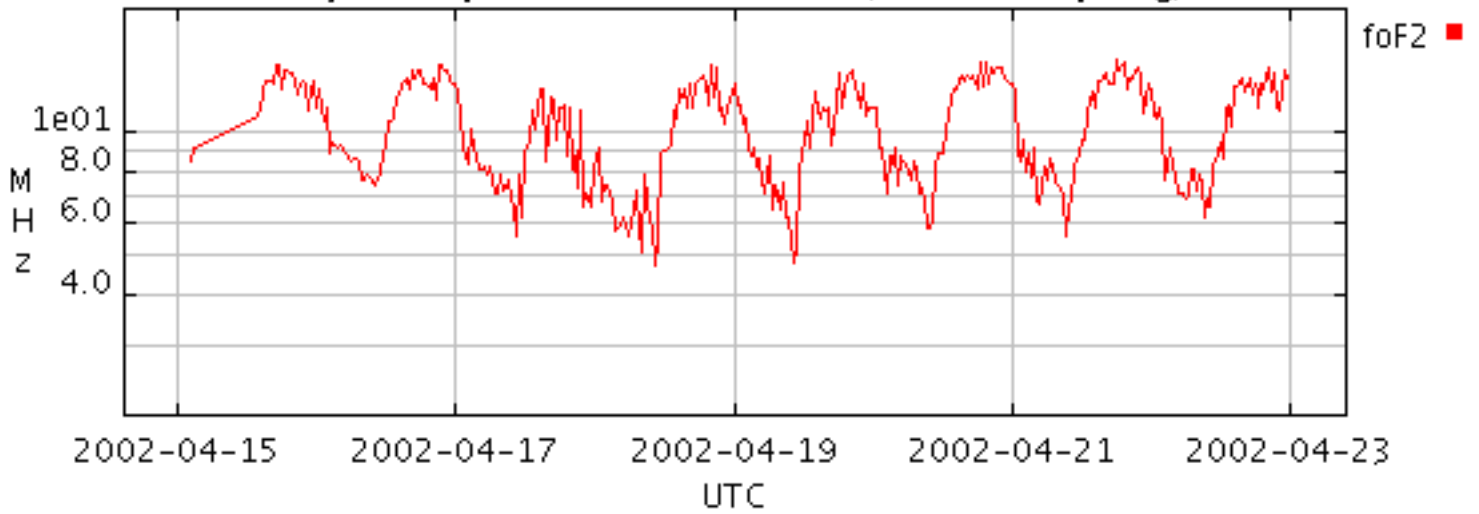

Layer frequencies@EGLIN AFB (undef sampling)