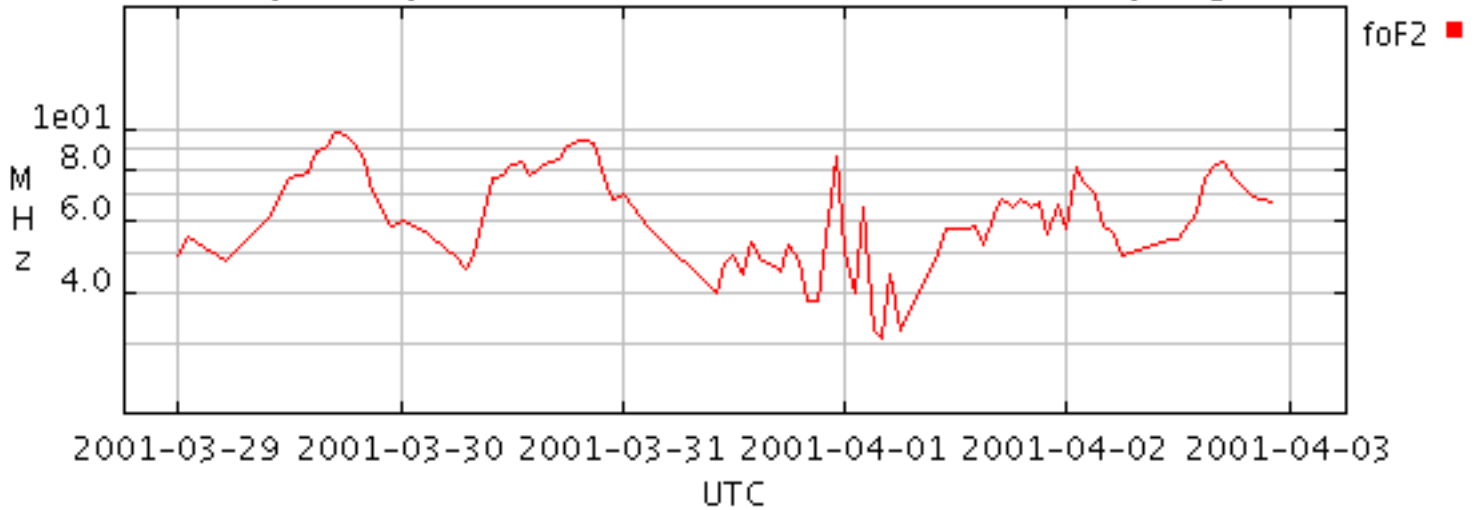

Layer frequencies@NARSSARSSUAQ (undef sampling)