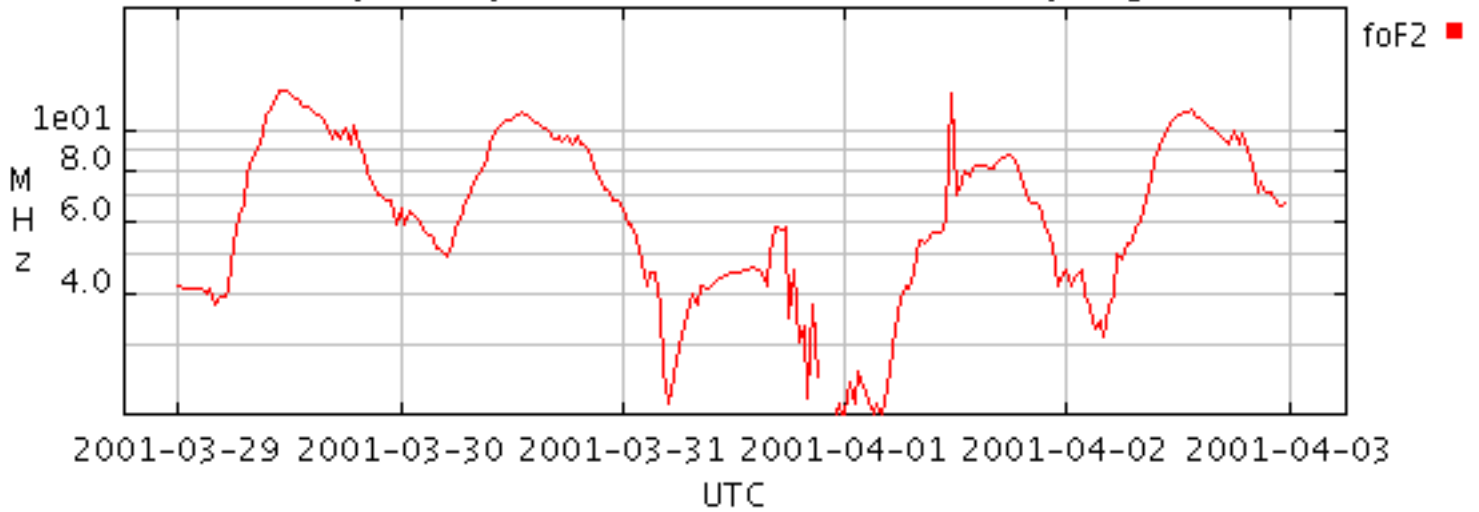

Mar.. 29 - Apr. 2, 2001

**Layer frequencies@Chilton (undef sampling)****Layer frequencies@PORT STANLEY (undef sampling)****Layer frequencies@NOVOSIBIRSK (undef sampling)**

Mar.. 29 - Apr. 2, 2001

**Layer frequencies@JULIUSRUH/RUGEN (undef sampling)****Layer frequencies@EGLIN AFB (undef sampling)**