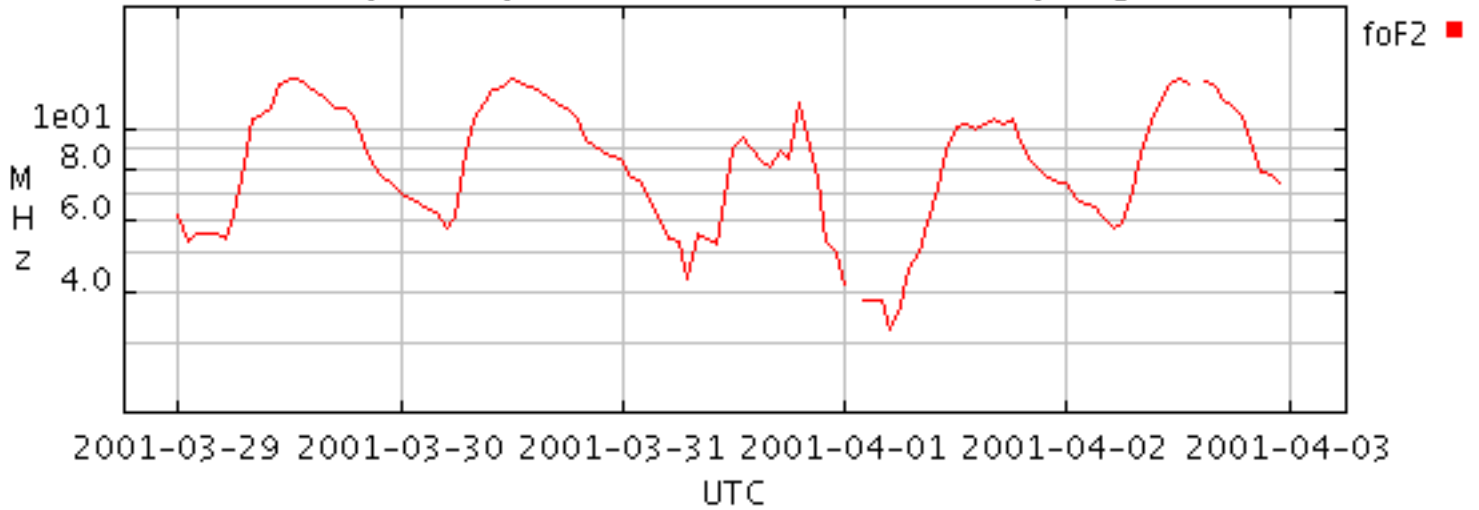

Layer frequencies@SOFIA (undef sampling)