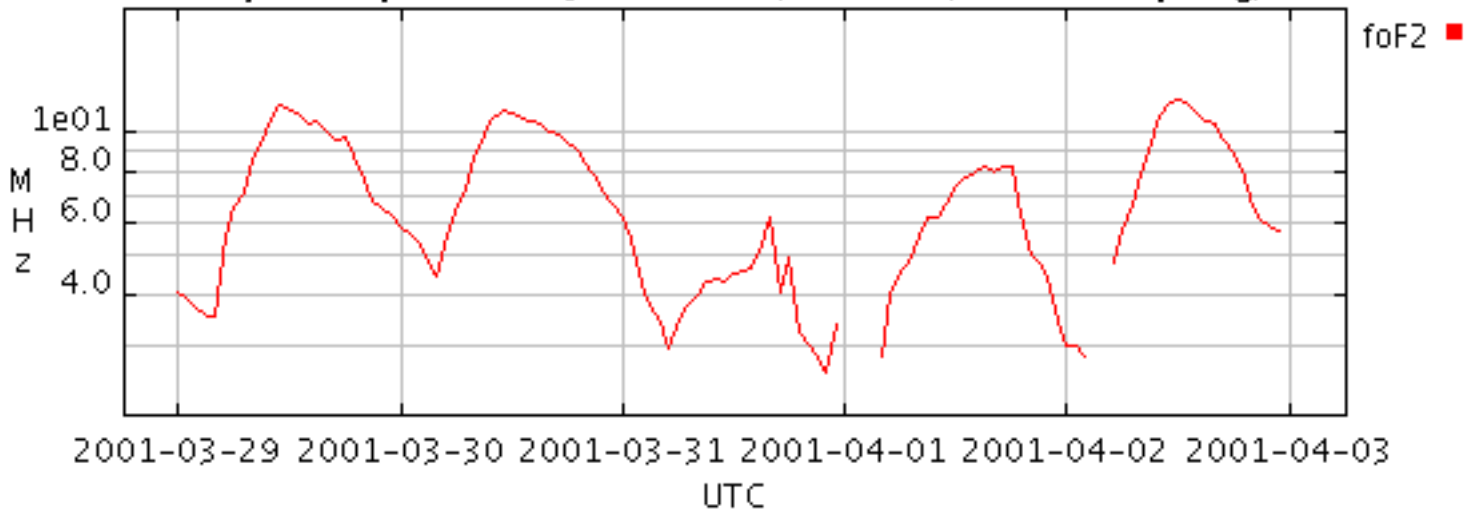

Mar.. 29 - Apr. 2, 2001

**Layer frequencies@Chilton (undef sampling)****Layer frequencies@PORT STANLEY (undef sampling)****Layer frequencies@NOVOSIBIRSK (undef sampling)**

Mar.. 29 - Apr. 2, 2001

**Layer frequencies@JULIUSRUH/RUGEN (undef sampling)****Layer frequencies@EGLIN AFB (undef sampling)**