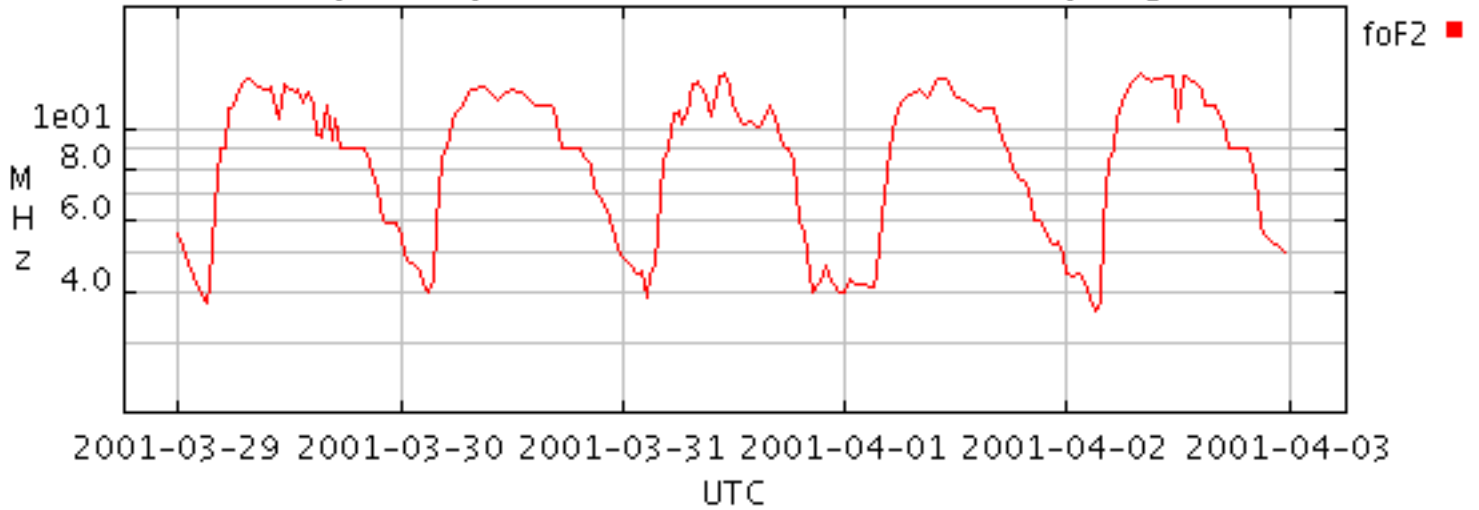

Layer frequencies@Madimbo (undef sampling)