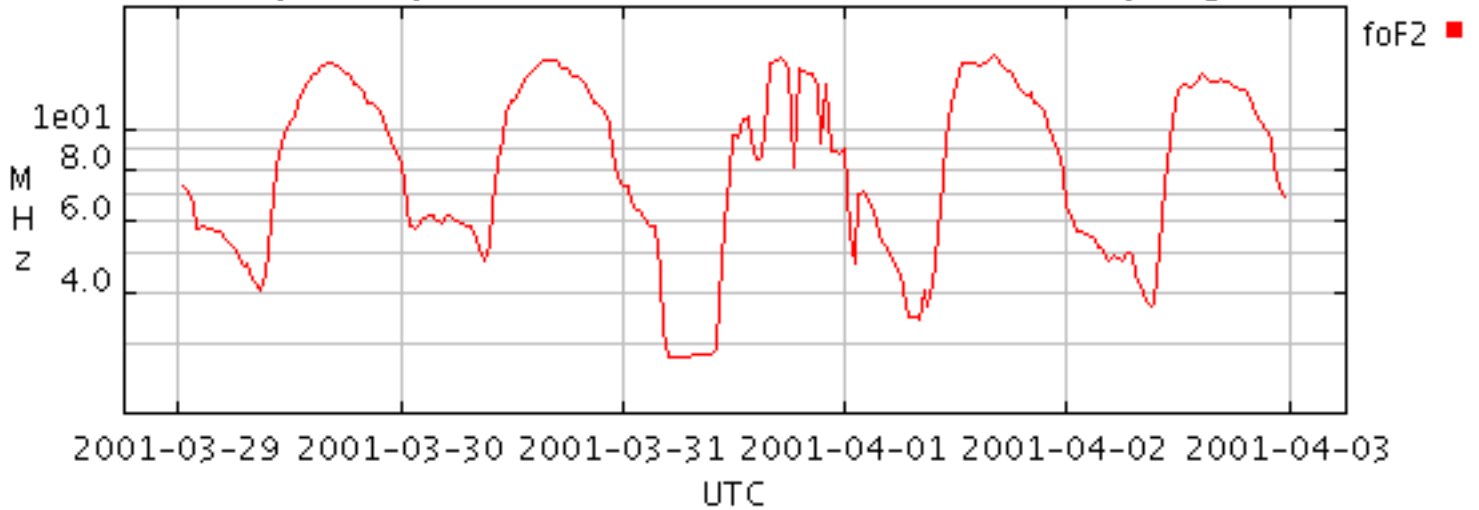

Mar.. 29 - Apr. 2, 2001

**Layer frequencies@Chilton (undef sampling)****Layer frequencies@PORT STANLEY (undef sampling)****Layer frequencies@NOVOSIBIRSK (undef sampling)**

Mar.. 29 - Apr. 2, 2001

**Layer frequencies@JULIUSRUH/RUGEN (undef sampling)****Layer frequencies@EGLIN AFB (undef sampling)**