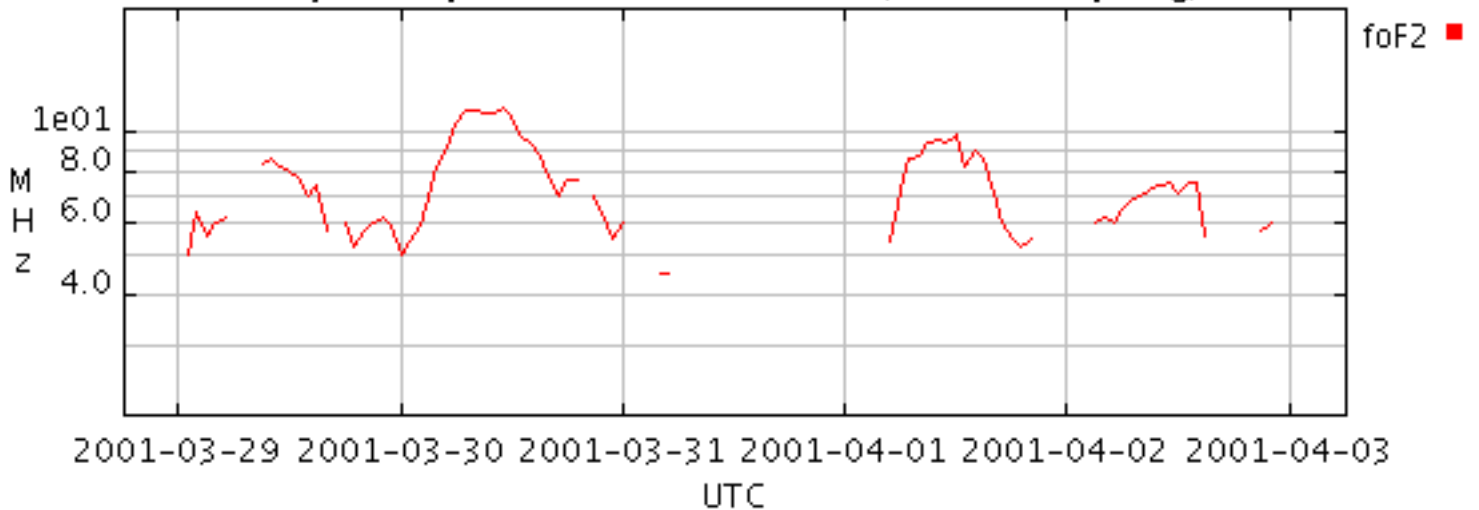

Layer frequencies@SALEKHARD (undef sampling)