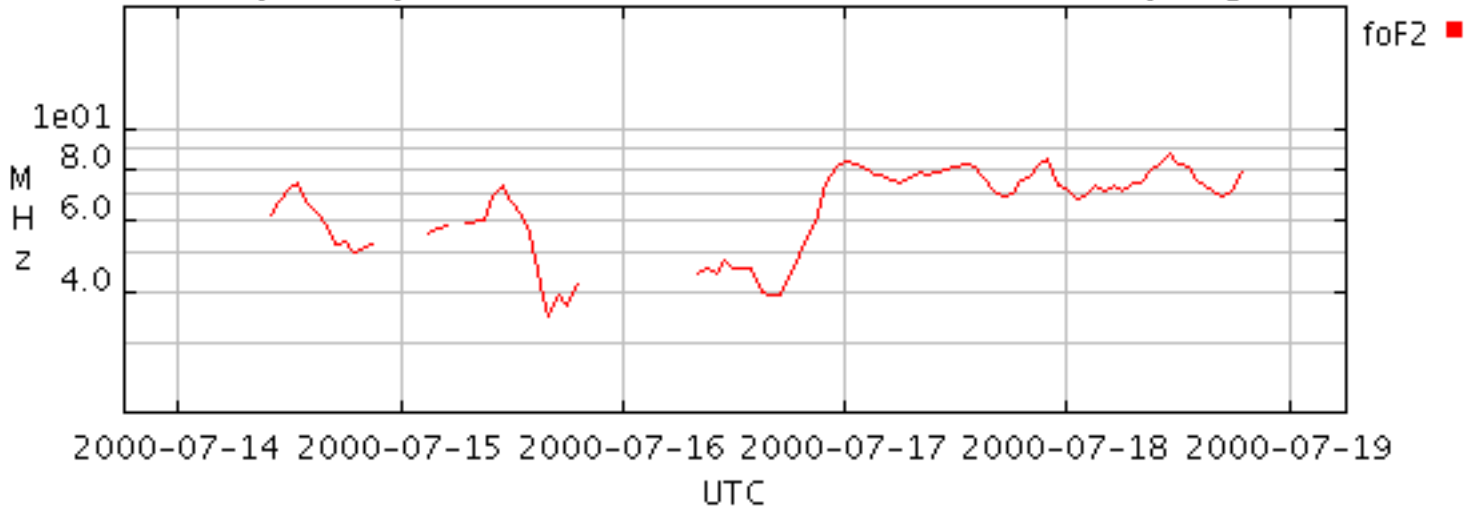

Jul. 14 - 18, 2000

Layer frequencies@Chilton (undef sampling)**Layer frequencies@PORT STANLEY (undef sampling)****Layer frequencies@NOVOSIBIRSK (undef sampling)**

Jul. 14 - 18, 2000

Layer frequencies@JULIUSRUH/RUGEN (undef sampling)**Layer frequencies@EGLIN AFB (undef sampling)**

Jul. 14 - 18, 2000

Layer frequencies@SOFIA (undef sampling)**Layer frequencies@TORTOSA (undef sampling)****Layer frequencies@ROME (undef sampling)**

Jul. 14 - 18, 2000

Layer frequencies@PETROPAVLOVSK (undef sampling)**Layer frequencies@BOULDER (undef sampling)****Layer frequencies@Grahamstown (undef sampling)**