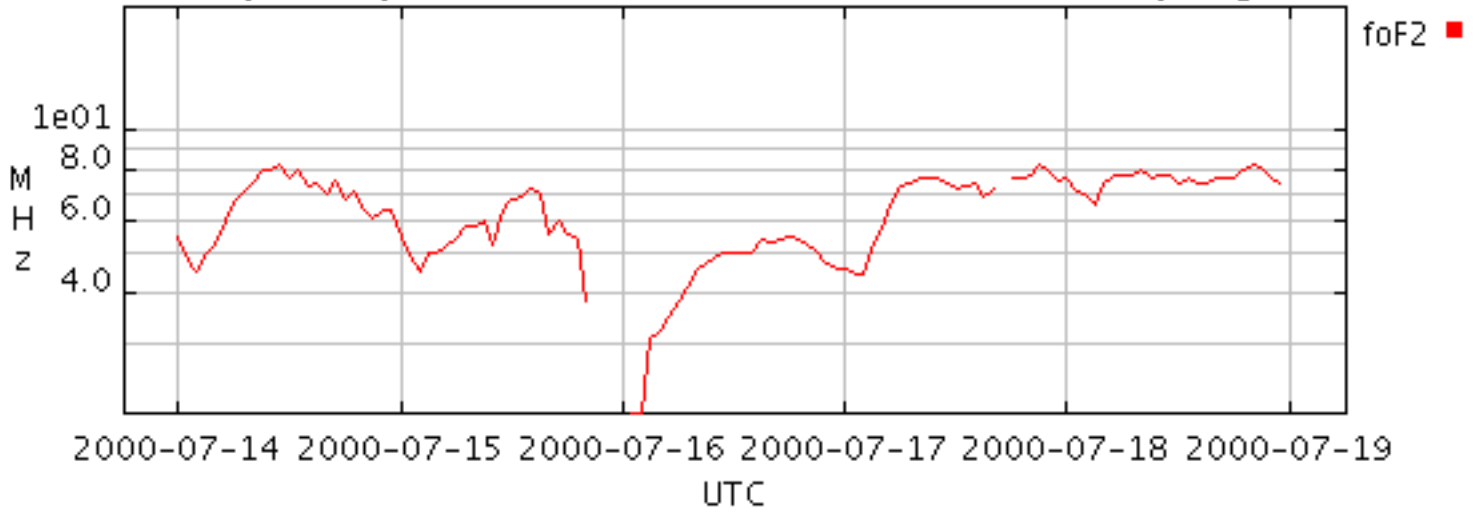

Jul. 14 - 18, 2000

Layer frequencies@Chilton (undef sampling)**Layer frequencies@PORT STANLEY (undef sampling)****Layer frequencies@NOVOSIBIRSK (undef sampling)**

Jul. 14 - 18, 2000

Layer frequencies@JULIUSRUH/RUGEN (undef sampling)**Layer frequencies@EGLIN AFB (undef sampling)**

Jul. 14 - 18, 2000

Layer frequencies@SOFIA (undef sampling)**Layer frequencies@TORTOSA (undef sampling)****Layer frequencies@ROME (undef sampling)**

Jul. 14 - 18, 2000

Layer frequencies@PETROPAVLOVSK (undef sampling)**Layer frequencies@BOULDER (undef sampling)****Layer frequencies@Grahamstown (undef sampling)**