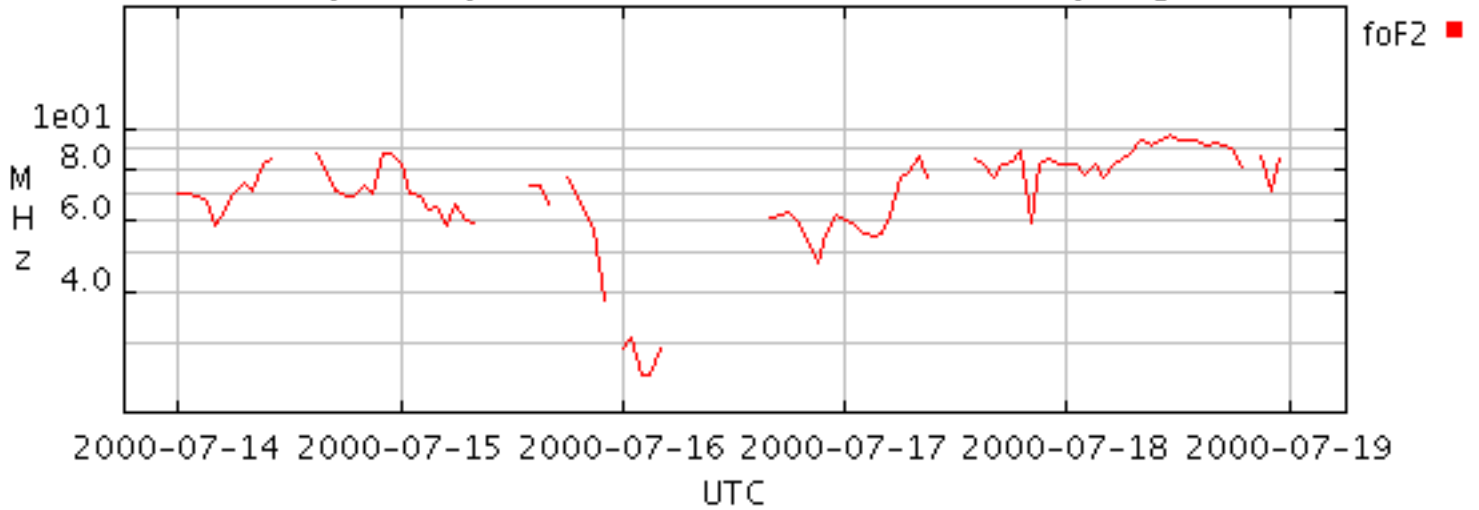

Jul. 14 - 18, 2000

Layer frequencies@Chilton (undef sampling)**Layer frequencies@PORT STANLEY (undef sampling)****Layer frequencies@NOVOSIBIRSK (undef sampling)**

Jul. 14 - 18, 2000

Layer frequencies@JULIUSRUH/RUGEN (undef sampling)**Layer frequencies@EGLIN AFB (undef sampling)**

Jul. 14 - 18, 2000

Layer frequencies@SOFIA (undef sampling)**Layer frequencies@TORTOSA (undef sampling)****Layer frequencies@ROME (undef sampling)**

Jul. 14 - 18, 2000

Layer frequencies@PETROPAVLOVSK (undef sampling)**Layer frequencies@BOULDER (undef sampling)****Layer frequencies@Grahamstown (undef sampling)**