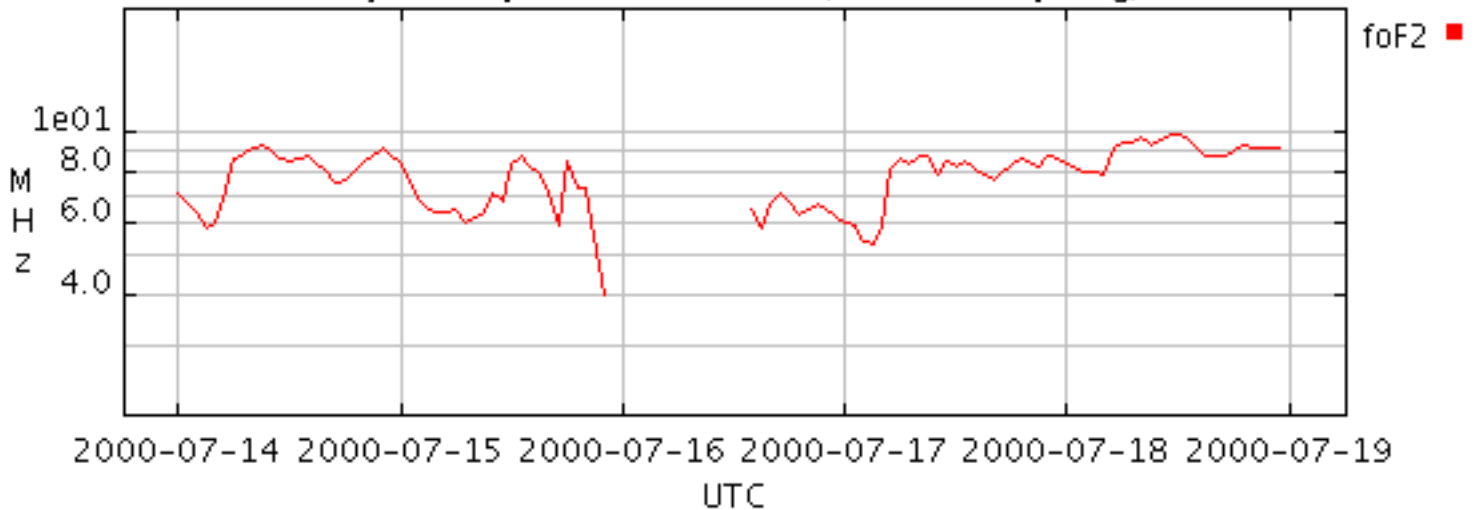

Jul. 14 - 18, 2000

Layer frequencies@Chilton (undef sampling)**Layer frequencies@PORT STANLEY (undef sampling)****Layer frequencies@NOVOSIBIRSK (undef sampling)**

Jul. 14 - 18, 2000

Layer frequencies@JULIUSRUH/RUGEN (undef sampling)**Layer frequencies@EGLIN AFB (undef sampling)**

Jul. 14 - 18, 2000

Layer frequencies@SOFIA (undef sampling)**Layer frequencies@TORTOSA (undef sampling)****Layer frequencies@ROME (undef sampling)**

Jul. 14 - 18, 2000

Layer frequencies@PETROPAVLOVSK (undef sampling)**Layer frequencies@BOULDER (undef sampling)****Layer frequencies@Grahamstown (undef sampling)**