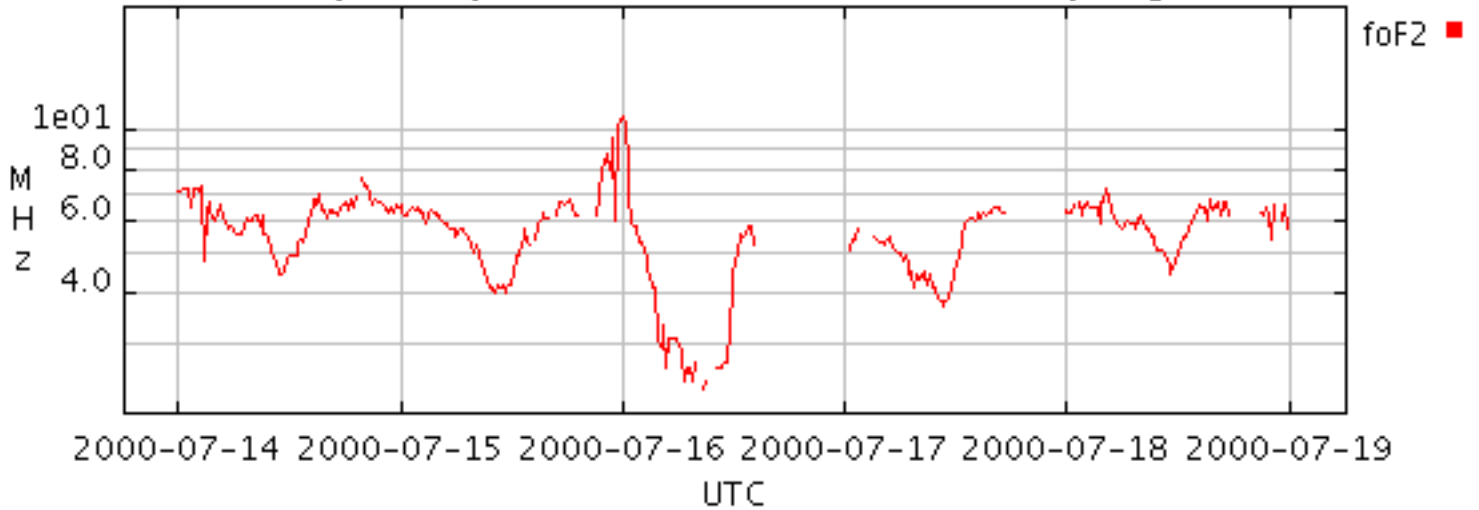

Jul. 14 - 18, 2000

Layer frequencies@Chilton (undef sampling)**Layer frequencies@PORT STANLEY (undef sampling)****Layer frequencies@NOVOSIBIRSK (undef sampling)**

Jul. 14 - 18, 2000

Layer frequencies@JULIUSRUH/RUGEN (undef sampling)**Layer frequencies@EGLIN AFB (undef sampling)**

Jul. 14 - 18, 2000

Layer frequencies@SOFIA (undef sampling)**Layer frequencies@TORTOSA (undef sampling)****Layer frequencies@ROME (undef sampling)**

Jul. 14 - 18, 2000

Layer frequencies@PETROPAVLOVSK (undef sampling)**Layer frequencies@BOULDER (undef sampling)****Layer frequencies@Grahamstown (undef sampling)**