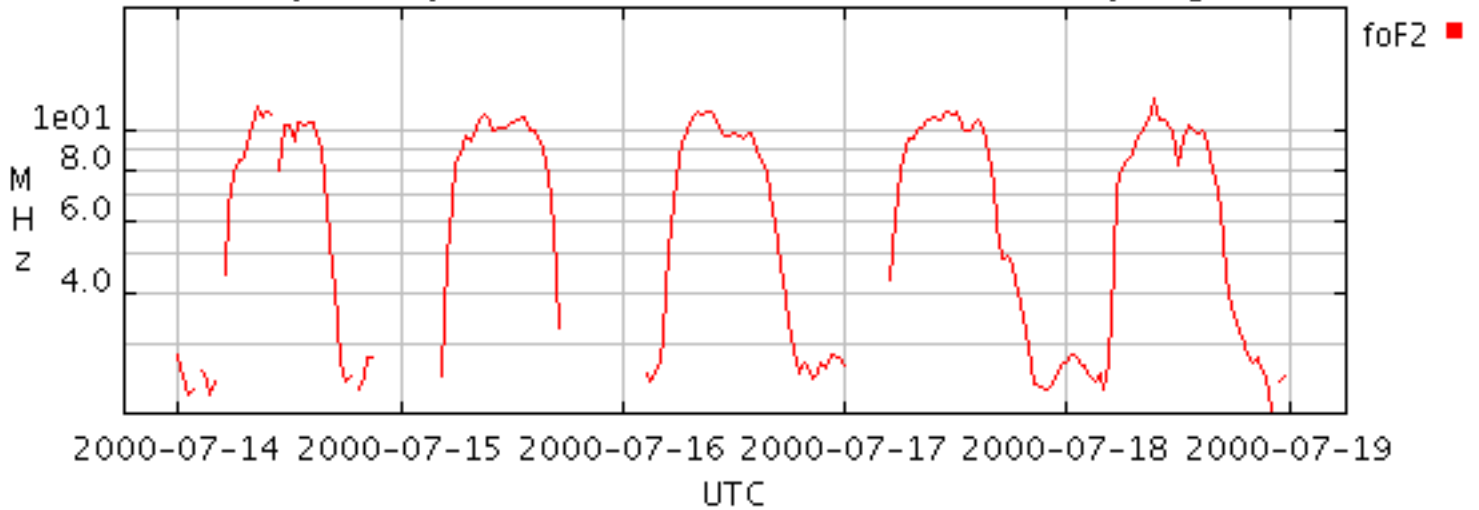

Jul. 14 - 18, 2000

Layer frequencies@Chilton (undef sampling)**Layer frequencies@PORT STANLEY (undef sampling)****Layer frequencies@NOVOSIBIRSK (undef sampling)**

Jul. 14 - 18, 2000

Layer frequencies@JULIUSRUH/RUGEN (undef sampling)**Layer frequencies@EGLIN AFB (undef sampling)**

Jul. 14 - 18, 2000

Layer frequencies@SOFIA (undef sampling)**Layer frequencies@TORTOSA (undef sampling)****Layer frequencies@ROME (undef sampling)**

Jul. 14 - 18, 2000

Layer frequencies@PETROPAVLOVSK (undef sampling)**Layer frequencies@BOULDER (undef sampling)****Layer frequencies@Grahamstown (undef sampling)**