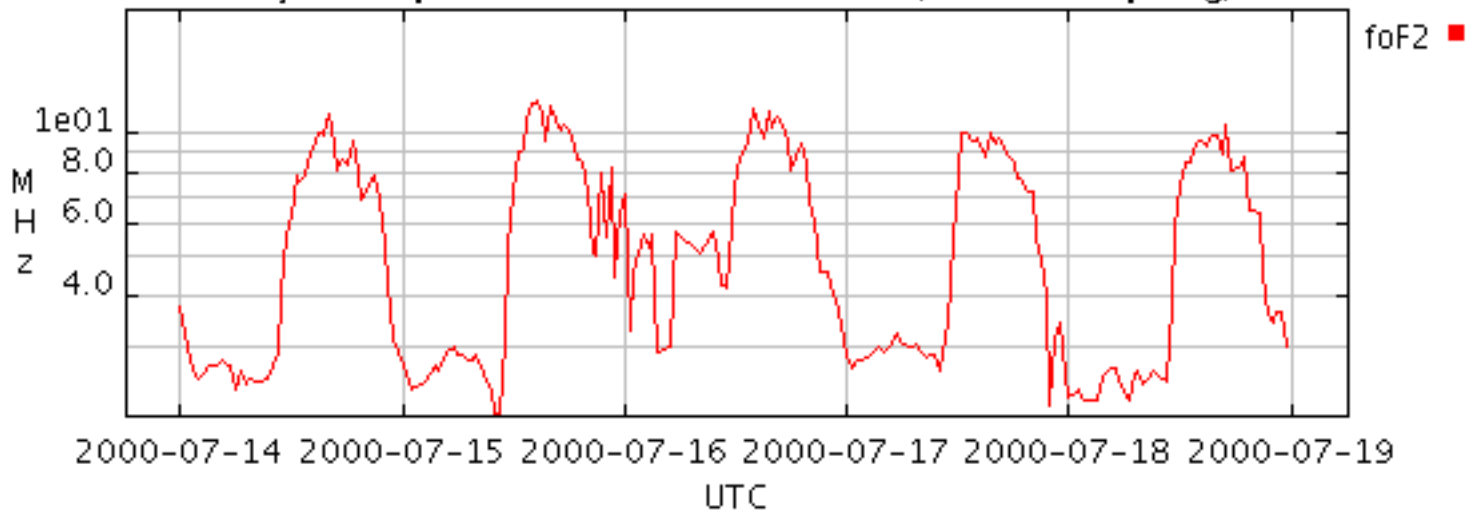

Jul. 14 - 18, 2000

Layer frequencies@Chilton (undef sampling)**Layer frequencies@PORT STANLEY (undef sampling)****Layer frequencies@NOVOSIBIRSK (undef sampling)**

Jul. 14 - 18, 2000

Layer frequencies@JULIUSRUH/RUGEN (undef sampling)**Layer frequencies@EGLIN AFB (undef sampling)**

Jul. 14 - 18, 2000

Layer frequencies@SOFIA (undef sampling)**Layer frequencies@TORTOSA (undef sampling)****Layer frequencies@ROME (undef sampling)**

Jul. 14 - 18, 2000

Layer frequencies@PETROPAVLOVSK (undef sampling)**Layer frequencies@BOULDER (undef sampling)****Layer frequencies@Grahamstown (undef sampling)**