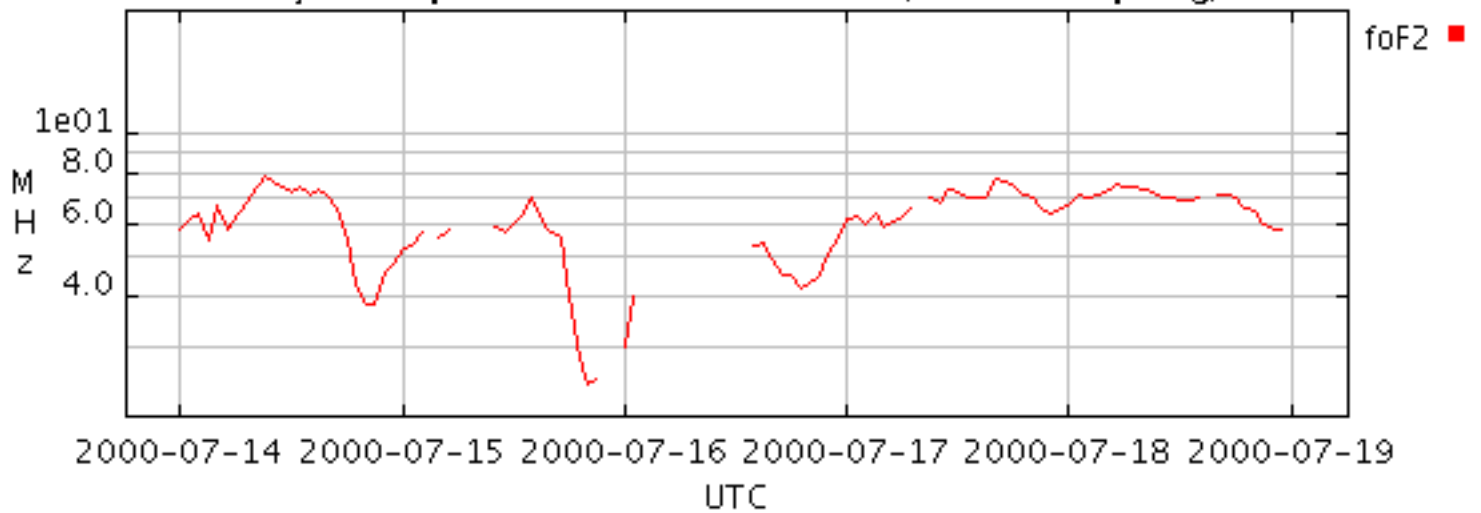

Jul. 14 - 18, 2000

Layer frequencies@Chilton (undef sampling)**Layer frequencies@PORT STANLEY (undef sampling)****Layer frequencies@NOVOSIBIRSK (undef sampling)**

Jul. 14 - 18, 2000

Layer frequencies@JULIUSRUH/RUGEN (undef sampling)**Layer frequencies@EGLIN AFB (undef sampling)**

Jul. 14 - 18, 2000

Layer frequencies@SOFIA (undef sampling)**Layer frequencies@TORTOSA (undef sampling)****Layer frequencies@ROME (undef sampling)**

Jul. 14 - 18, 2000

Layer frequencies@PETROPAVLOVSK (undef sampling)**Layer frequencies@BOULDER (undef sampling)****Layer frequencies@Grahamstown (undef sampling)**