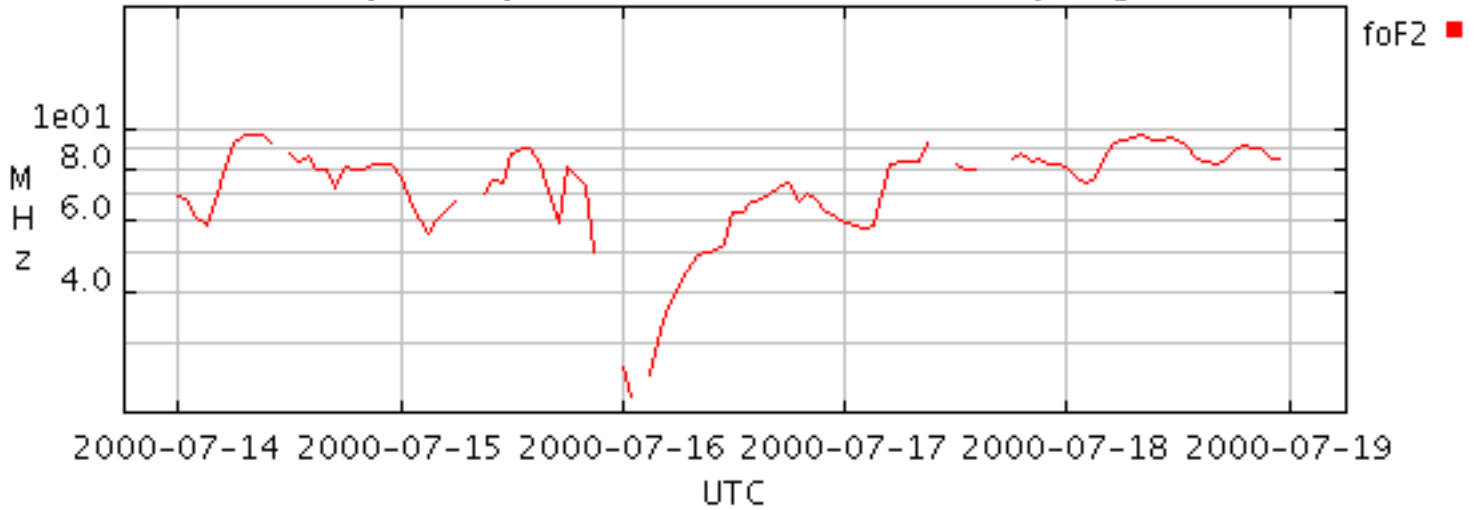

Jul. 14 - 18, 2000

Layer frequencies@Chilton (undef sampling)**Layer frequencies@PORT STANLEY (undef sampling)****Layer frequencies@NOVOSIBIRSK (undef sampling)**

Jul. 14 - 18, 2000

Layer frequencies@JULIUSRUH/RUGEN (undef sampling)**Layer frequencies@EGLIN AFB (undef sampling)**

Jul. 14 - 18, 2000

Layer frequencies@SOFIA (undef sampling)**Layer frequencies@TORTOSA (undef sampling)****Layer frequencies@ROME (undef sampling)**

Jul. 14 - 18, 2000

Layer frequencies@PETROPAVLOVSK (undef sampling)**Layer frequencies@BOULDER (undef sampling)****Layer frequencies@Grahamstown (undef sampling)**