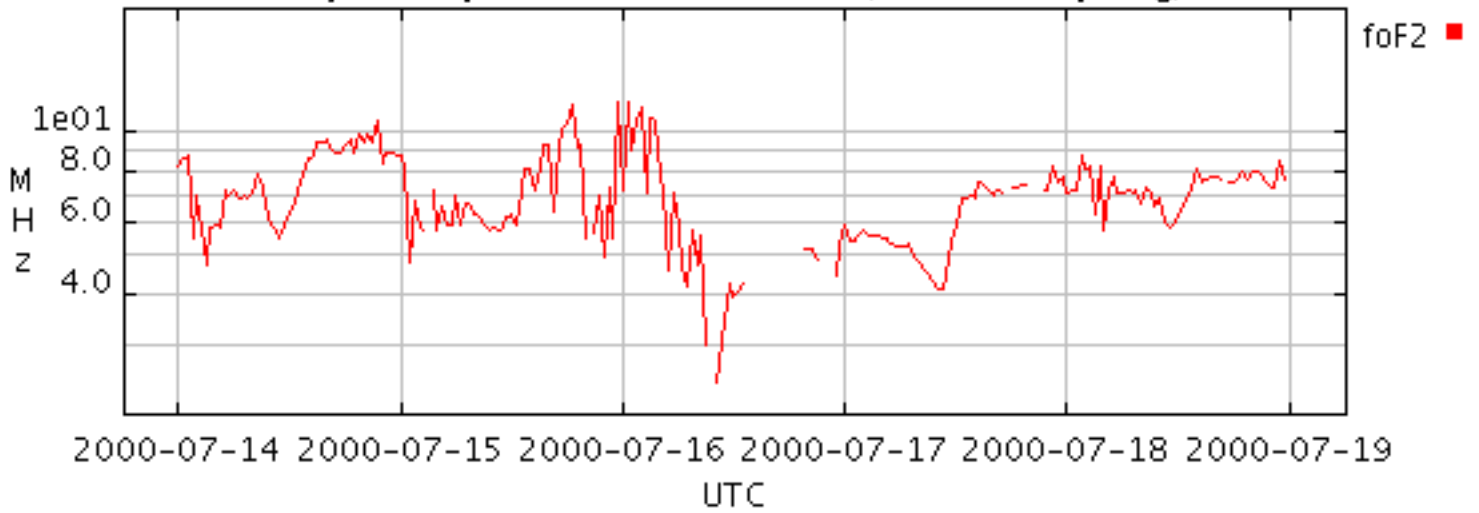

Jul. 14 - 18, 2000

Layer frequencies@Chilton (undef sampling)**Layer frequencies@PORT STANLEY (undef sampling)****Layer frequencies@NOVOSIBIRSK (undef sampling)**

Jul. 14 - 18, 2000

Layer frequencies@JULIUSRUH/RUGEN (undef sampling)**Layer frequencies@EGLIN AFB (undef sampling)**

Jul. 14 - 18, 2000

Layer frequencies@SOFIA (undef sampling)**Layer frequencies@TORTOSA (undef sampling)****Layer frequencies@ROME (undef sampling)**

Jul. 14 - 18, 2000

Layer frequencies@PETROPAVLOVSK (undef sampling)**Layer frequencies@BOULDER (undef sampling)****Layer frequencies@Grahamstown (undef sampling)**