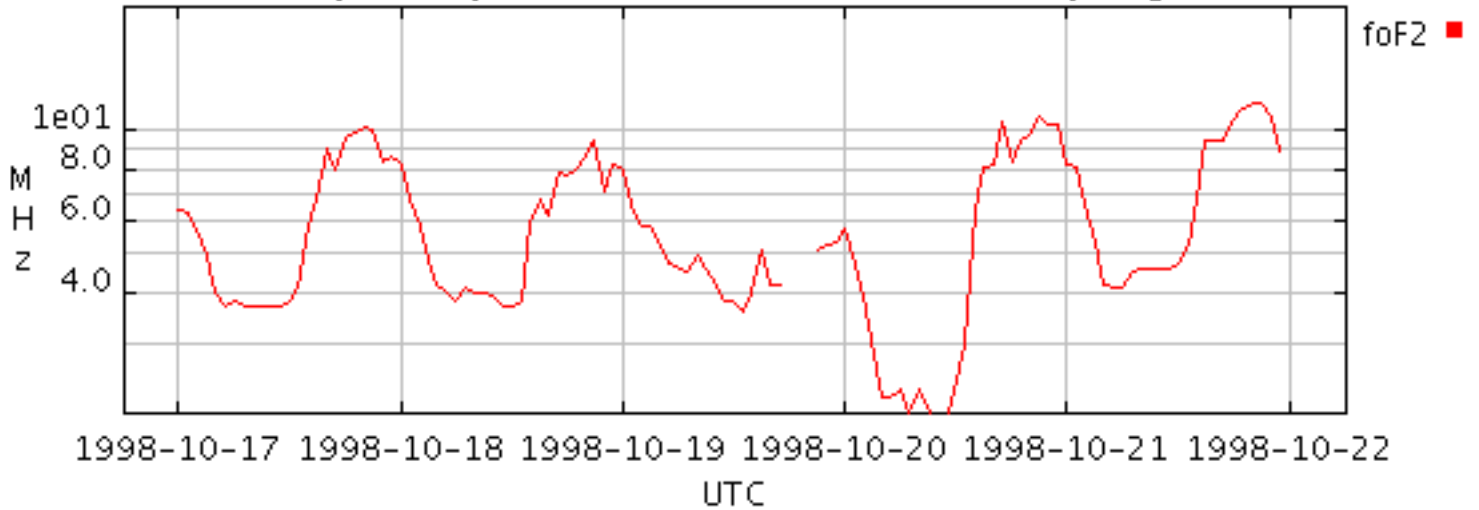

Layer frequencies@BEIJING (undef sampling)

Layer frequencies@BOULDER (undef sampling)