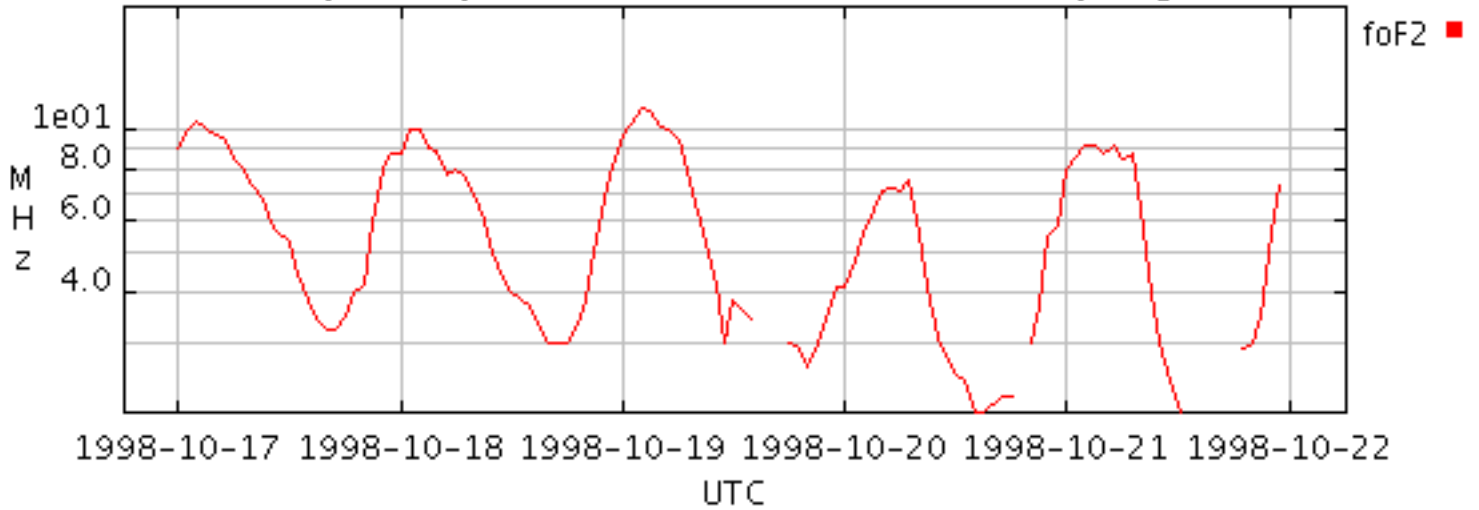

Oct. 17 - 21, 1998

Layer frequencies@MAGADAN (undef sampling)