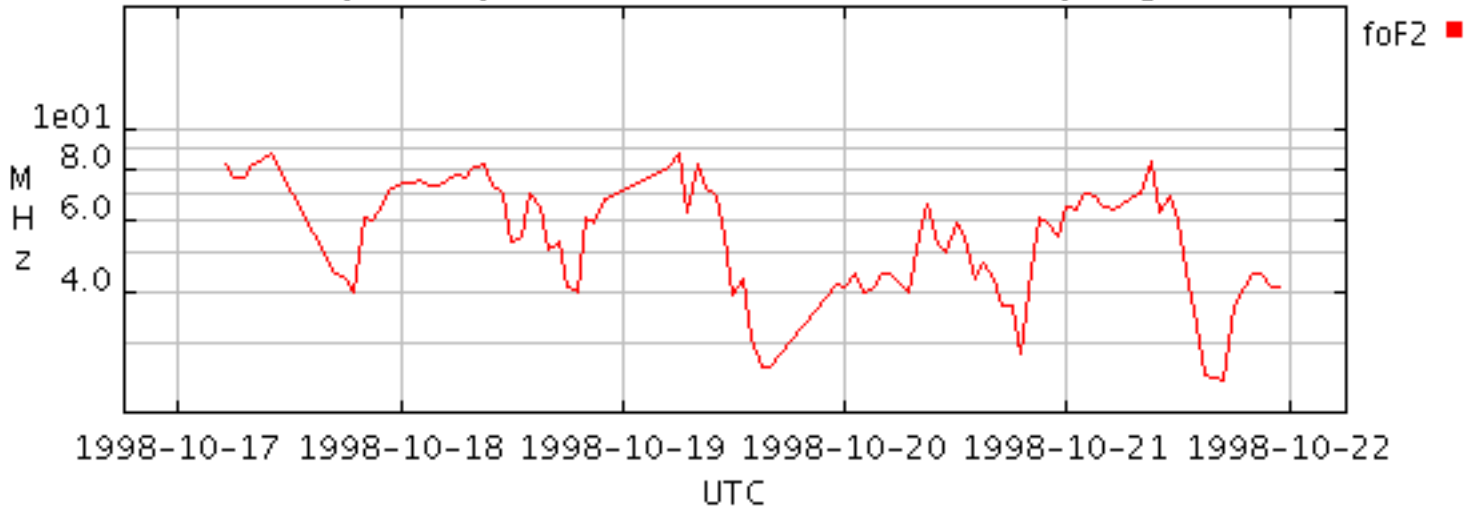

Layer frequencies@HOBART (undef sampling)