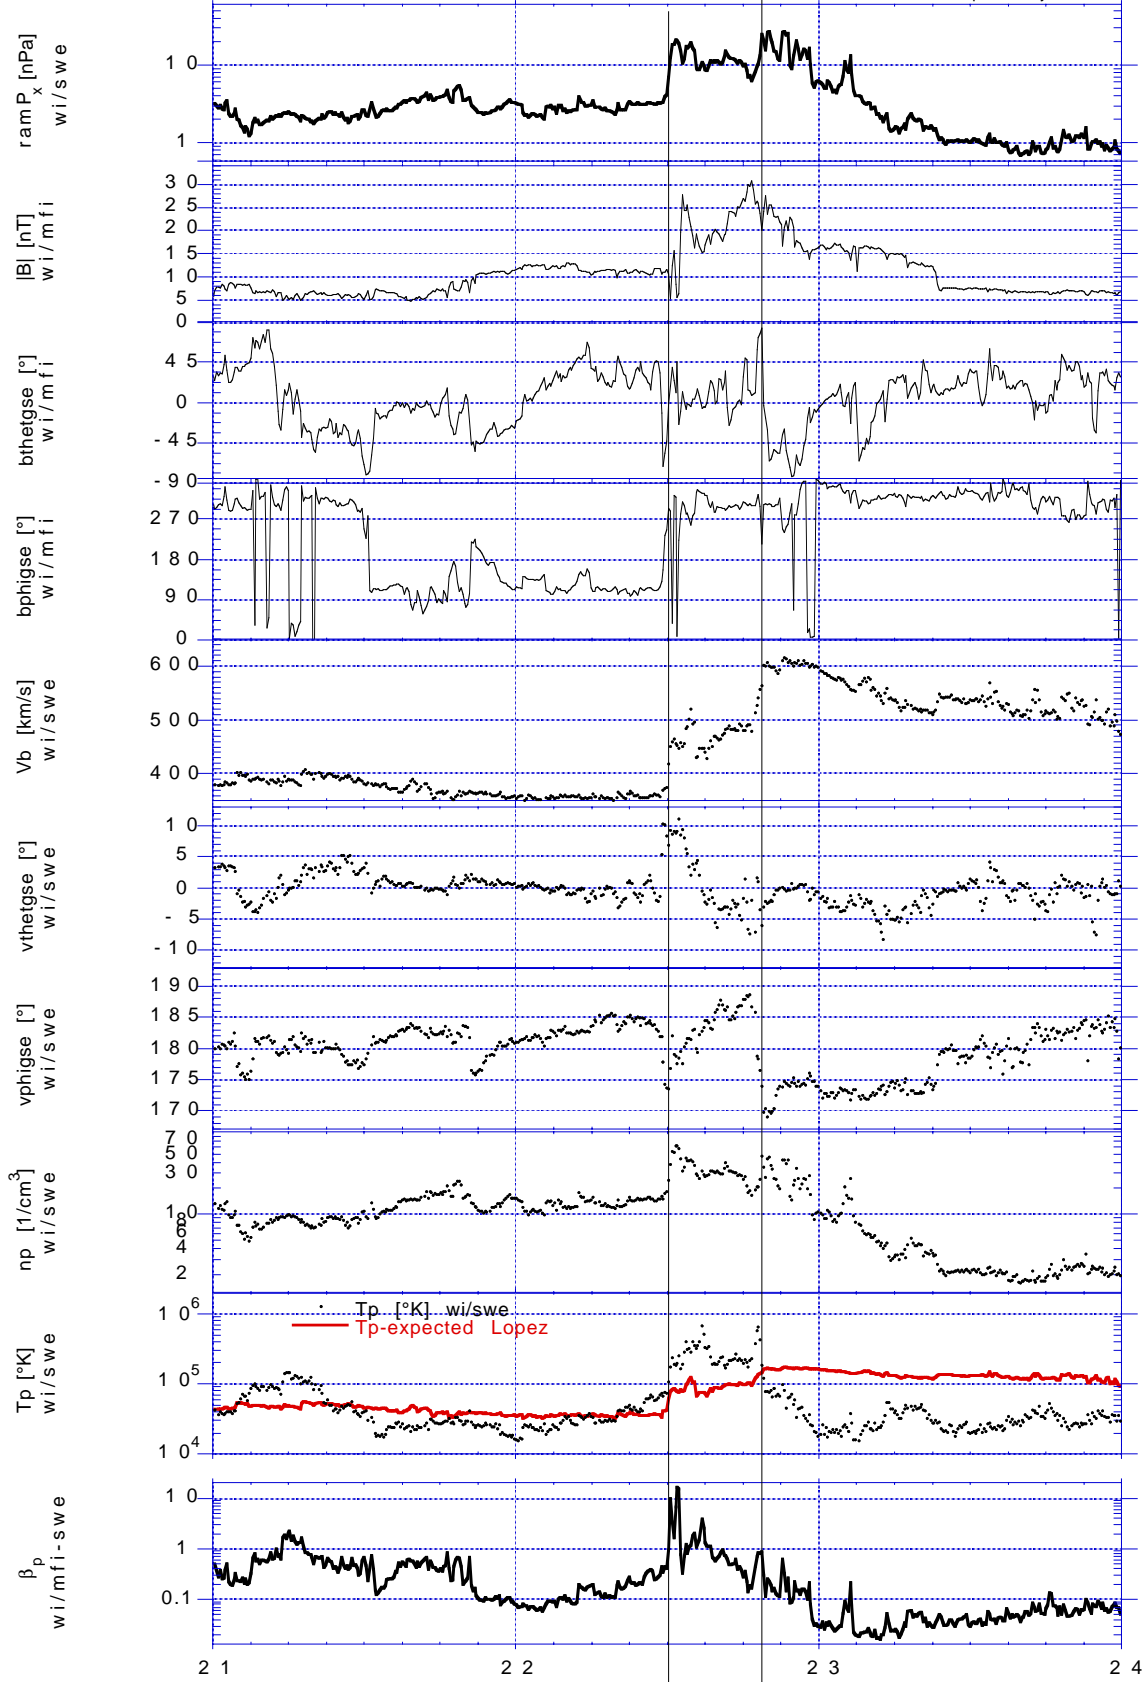

990921-24

CDHF Kp data
plotted by dbb 9/25/1999

Sept., 1999

IPS

Ejecta