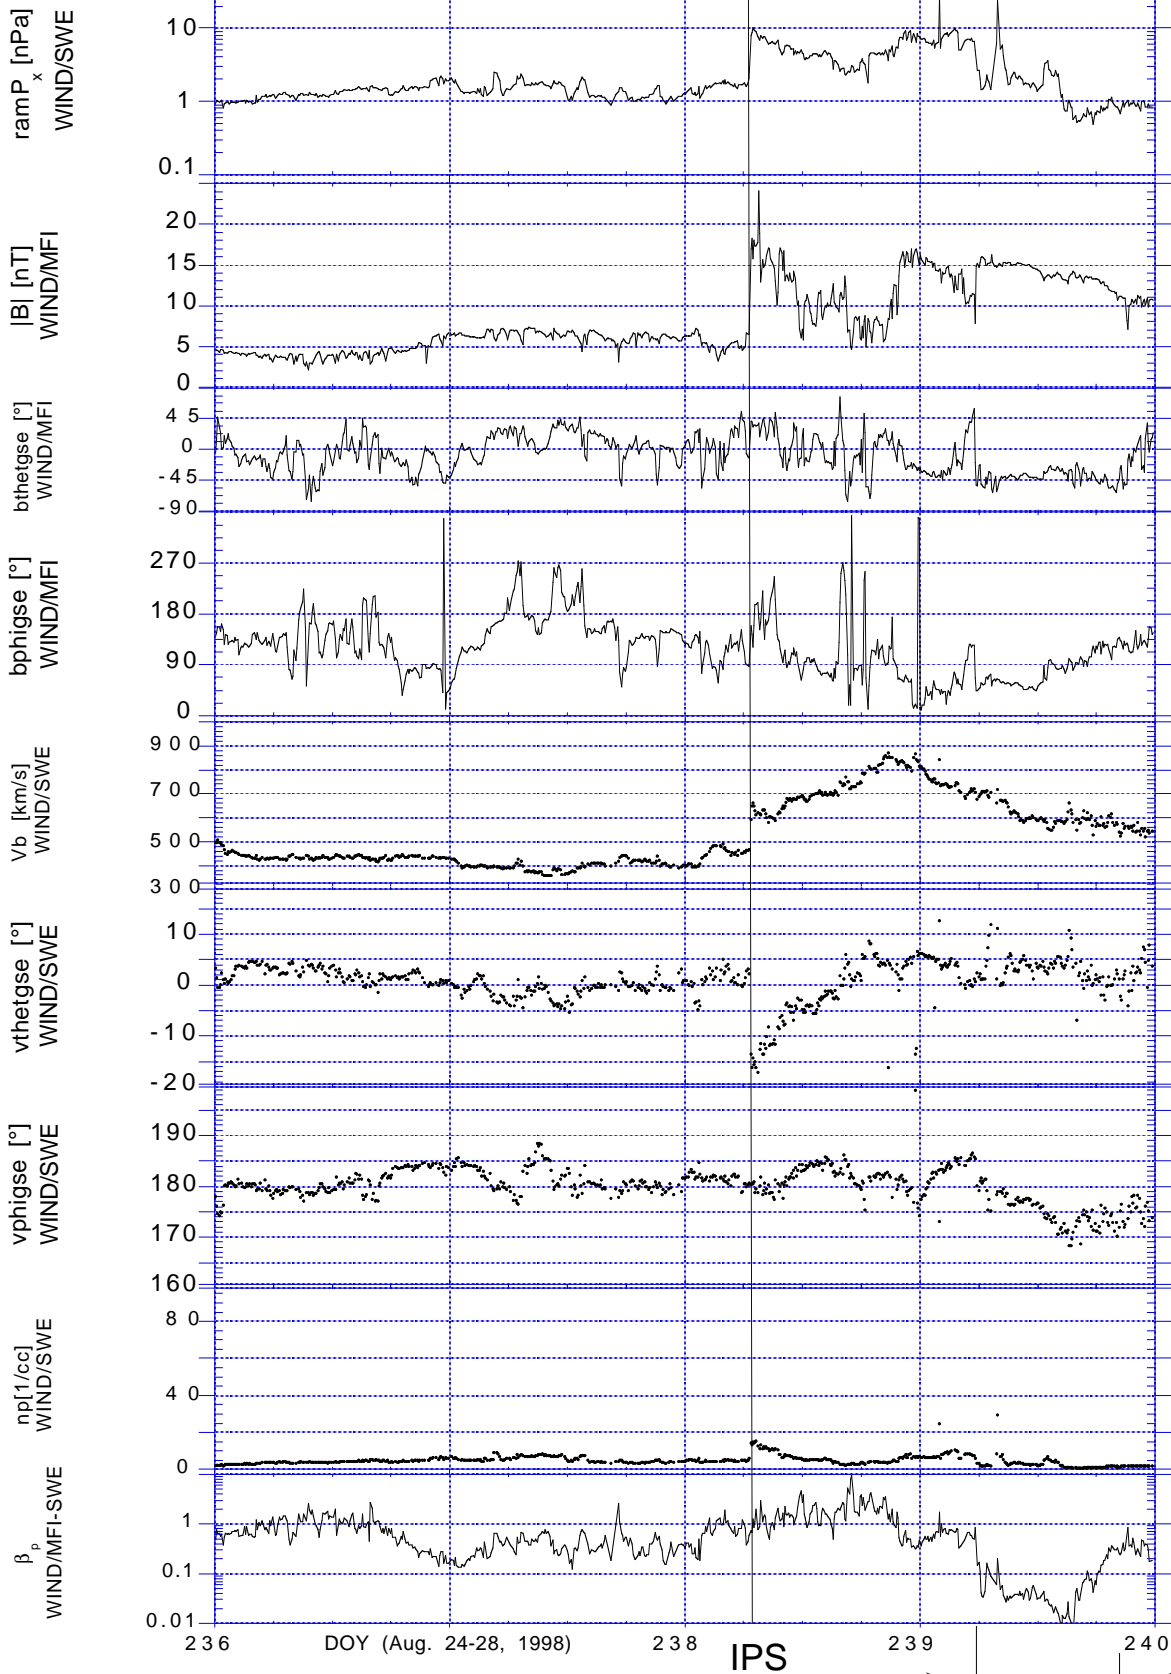

980824-28

5 min. averages
by dbb, Aug. 29, 1998

➔ ejecta | ⬅
IMC?