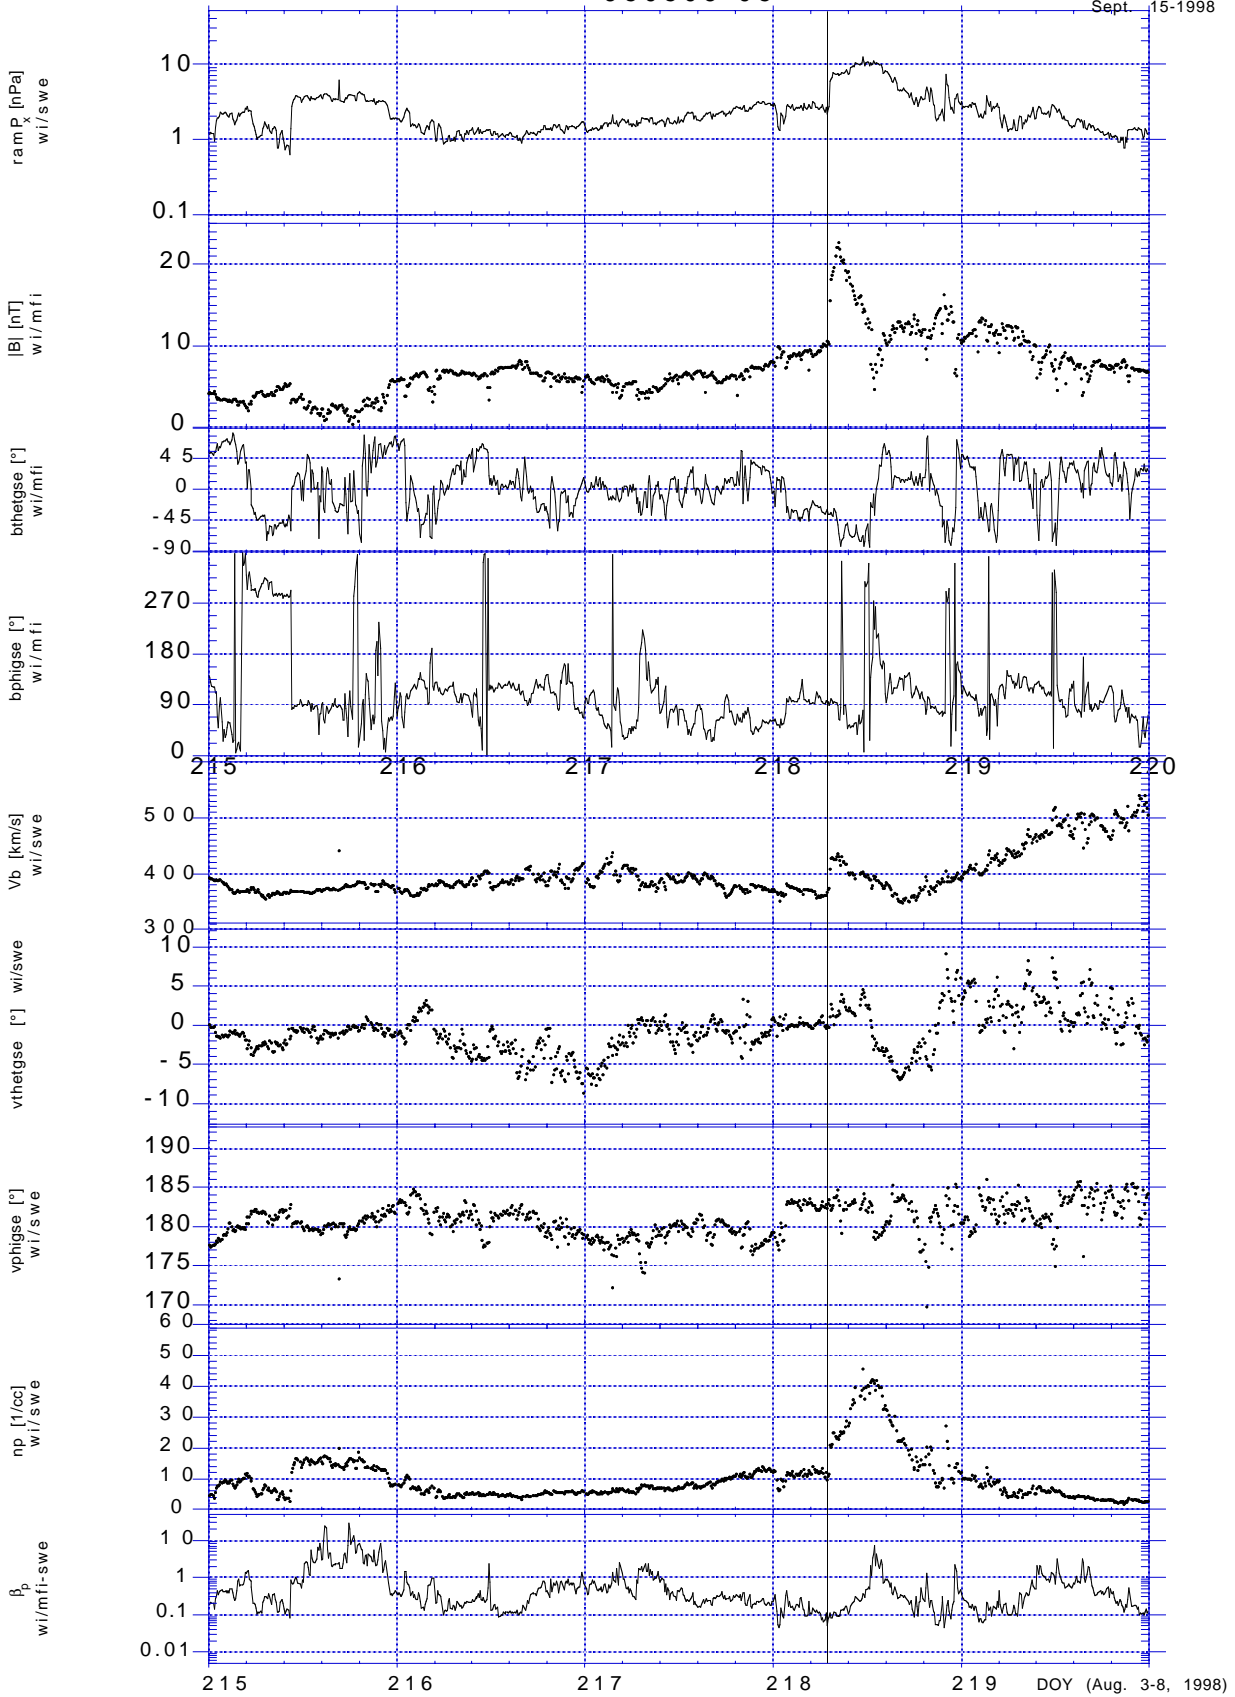

980803-08

plotted by DBB
Sept. 15-1998

IPS

Ejecta

?