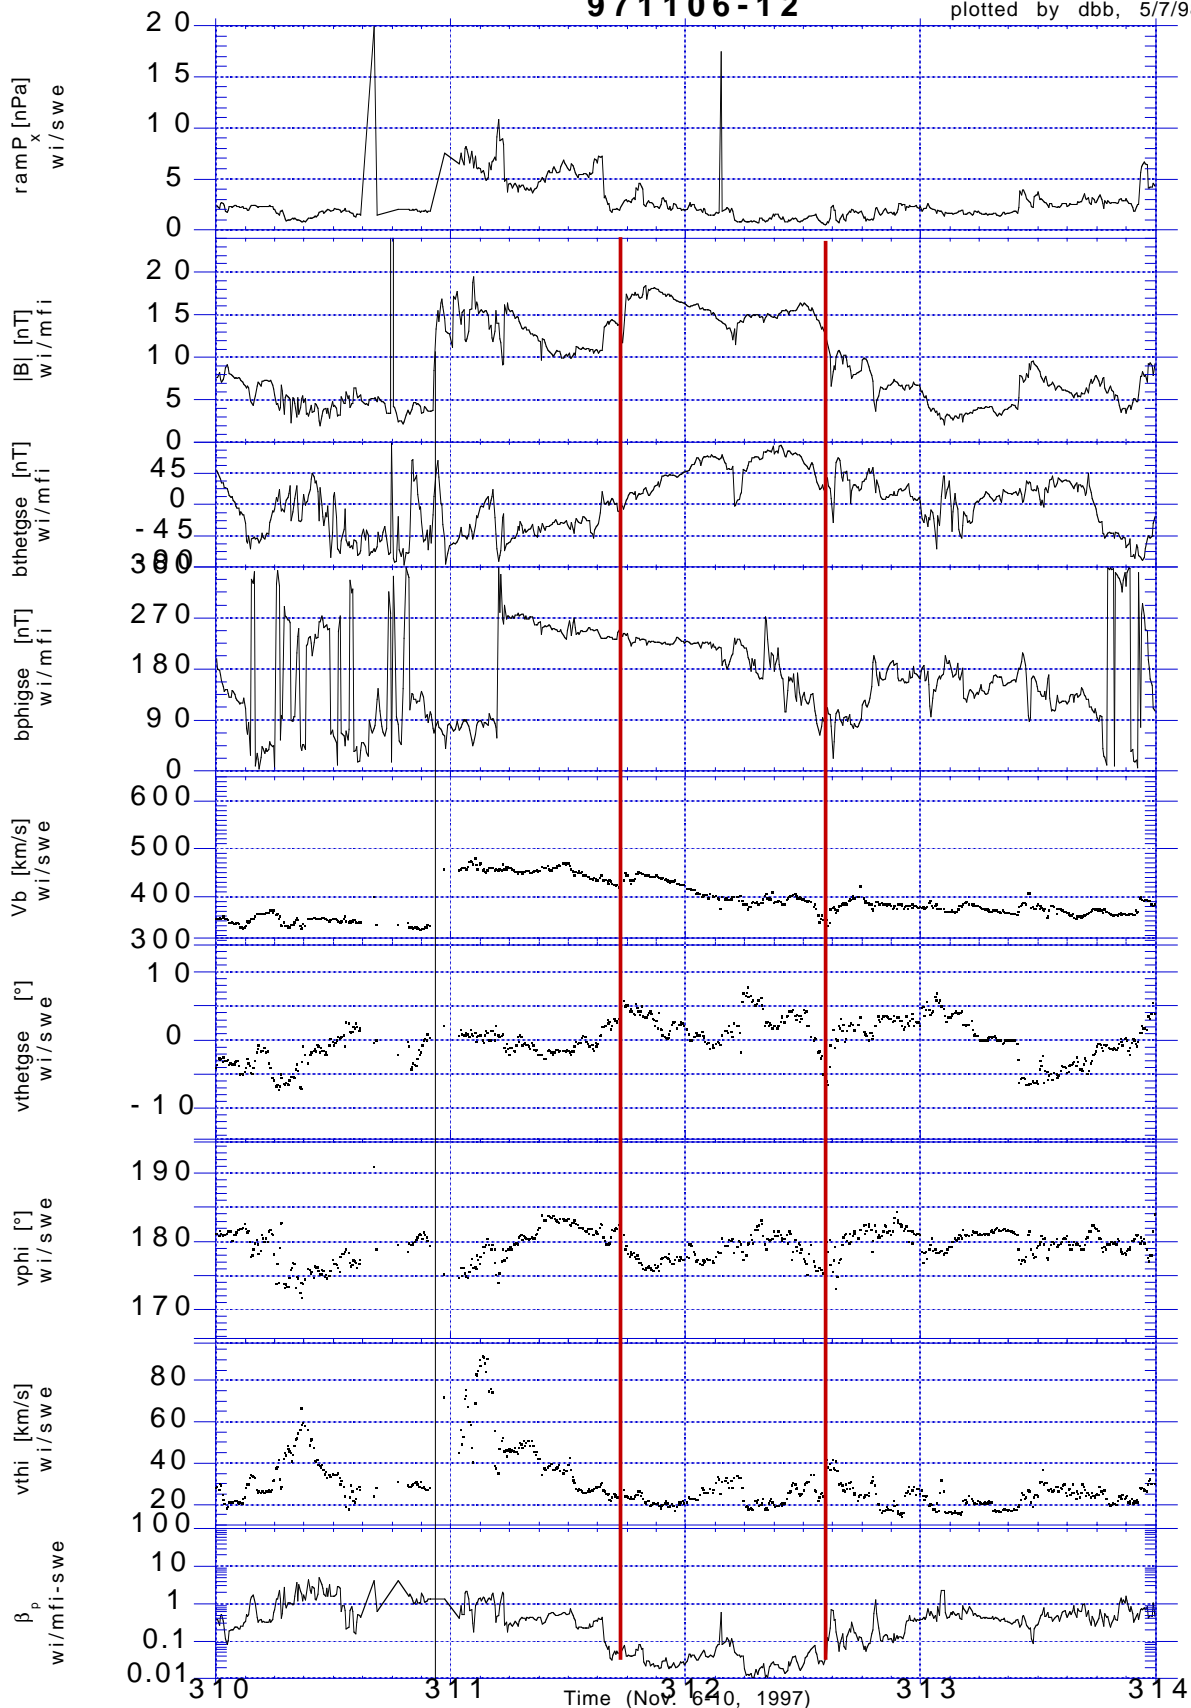

971106-12

WIND 5 m averaged data  
plotted by dbb, 5/7/98

IPS .....→ Ejecta? ← DOY [Nov 6-12, 1997]