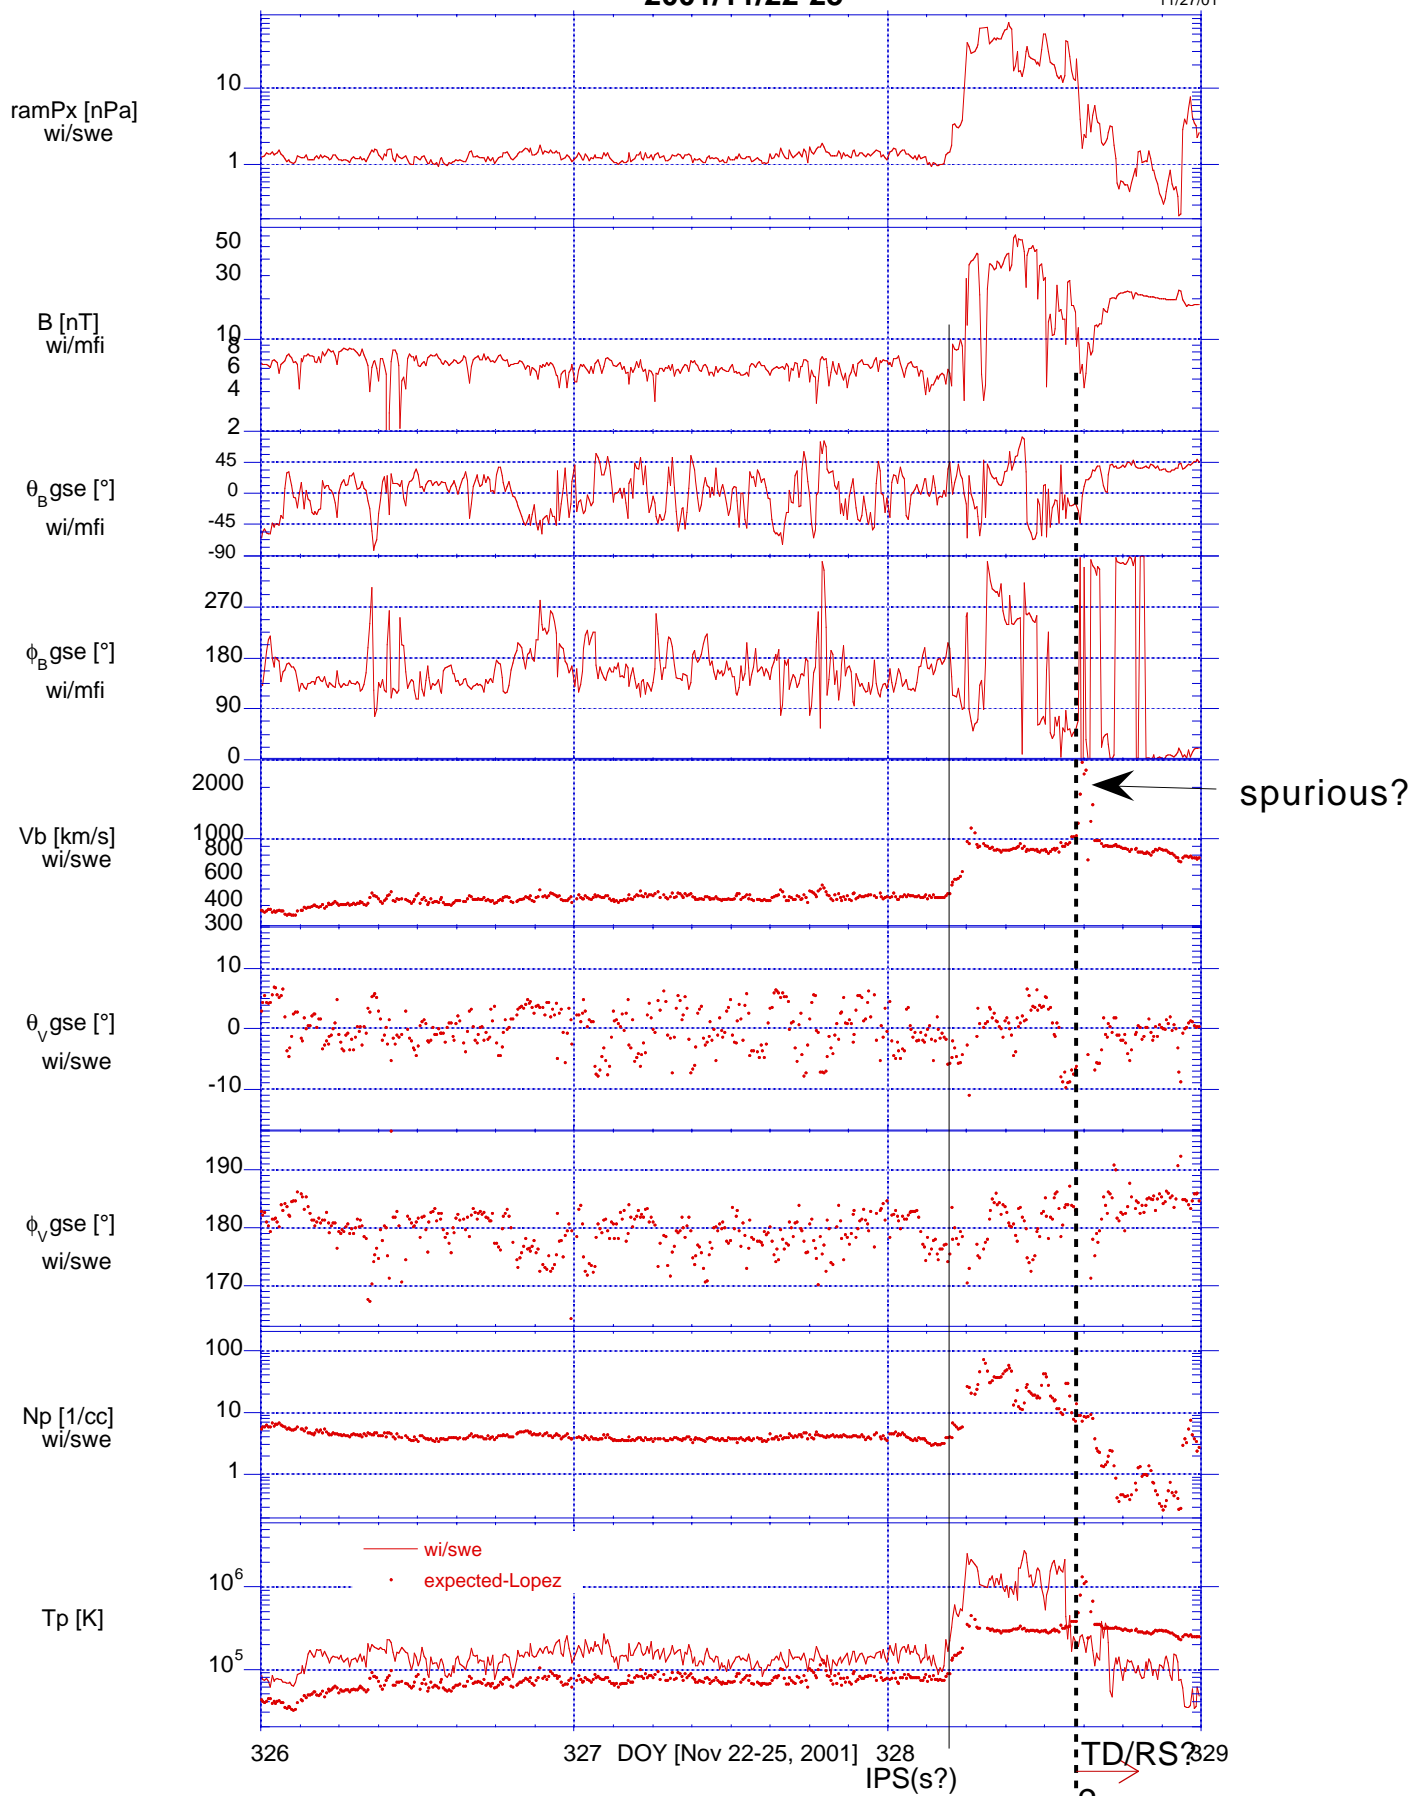

2001/11/22-25

CDHF KP data
5min resol. by DBB
11/27/01

DAY [Nov. 22-25, 2001]

Ejecta(s)?