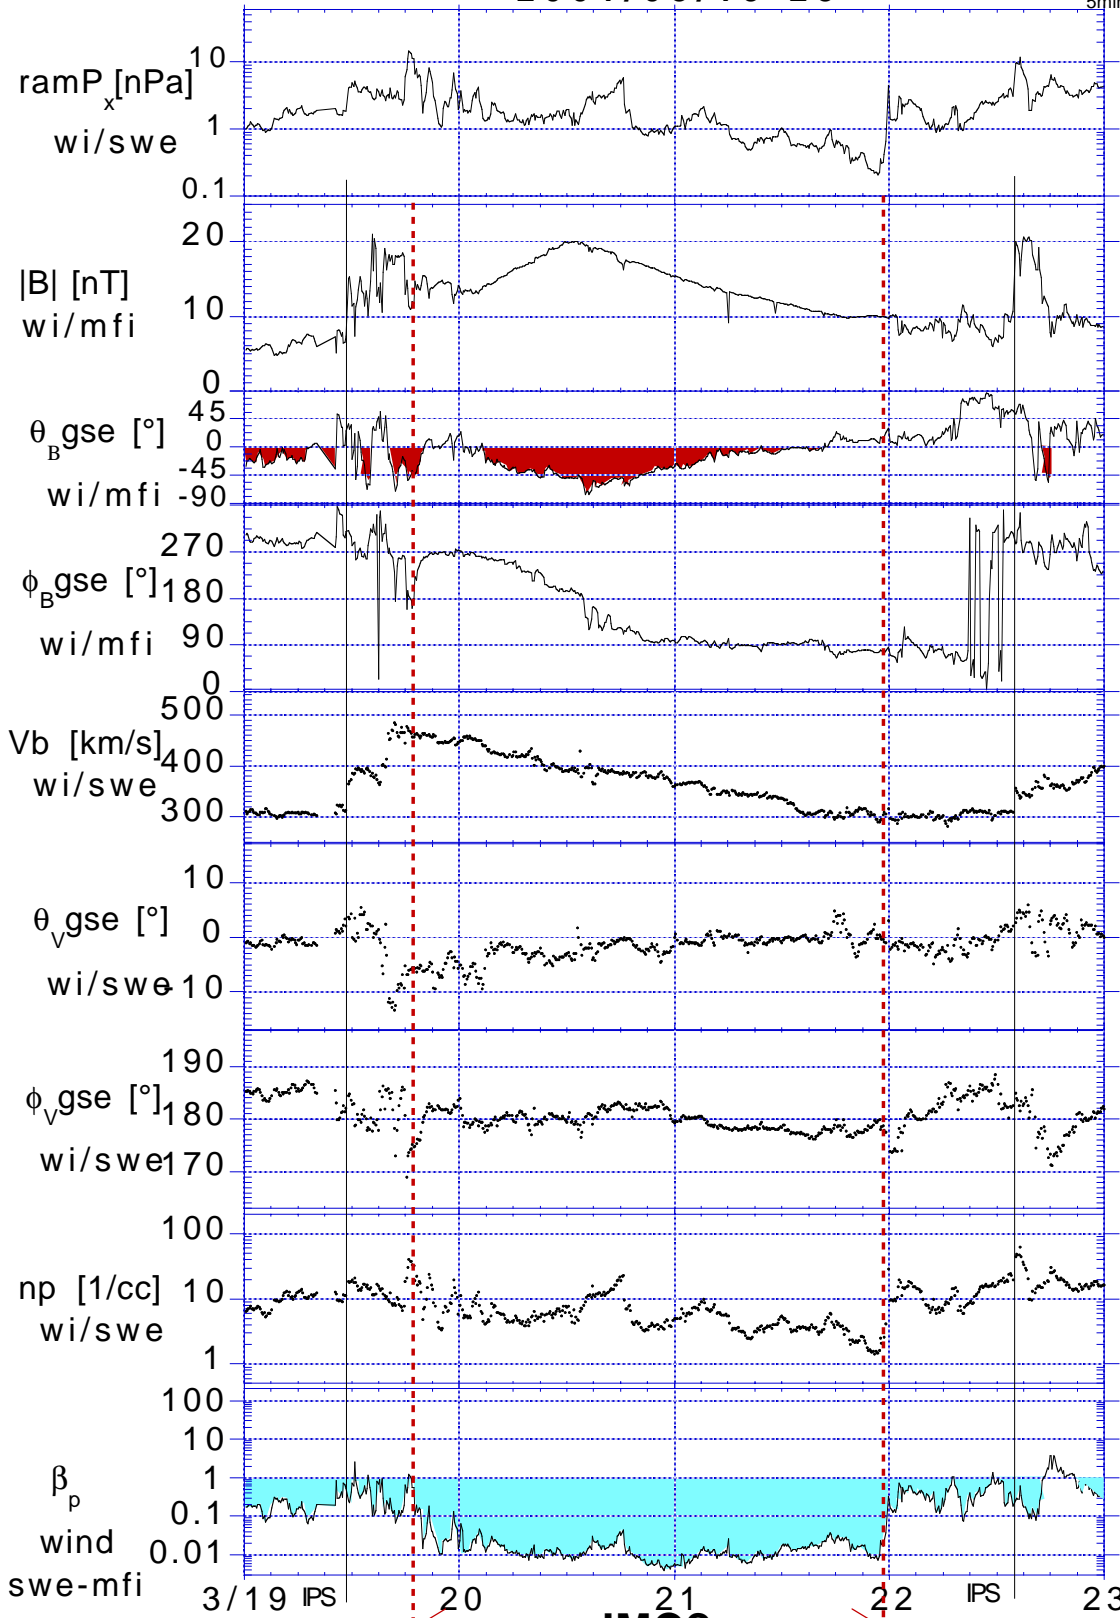

Y-GSE(Wind) ~ -210 RE

2001/03/19-23

CDHF KP data
5min resol. by DBB
3/23/01

Ejecta

IMC?

DAY [Mar. 19-23, 2001]